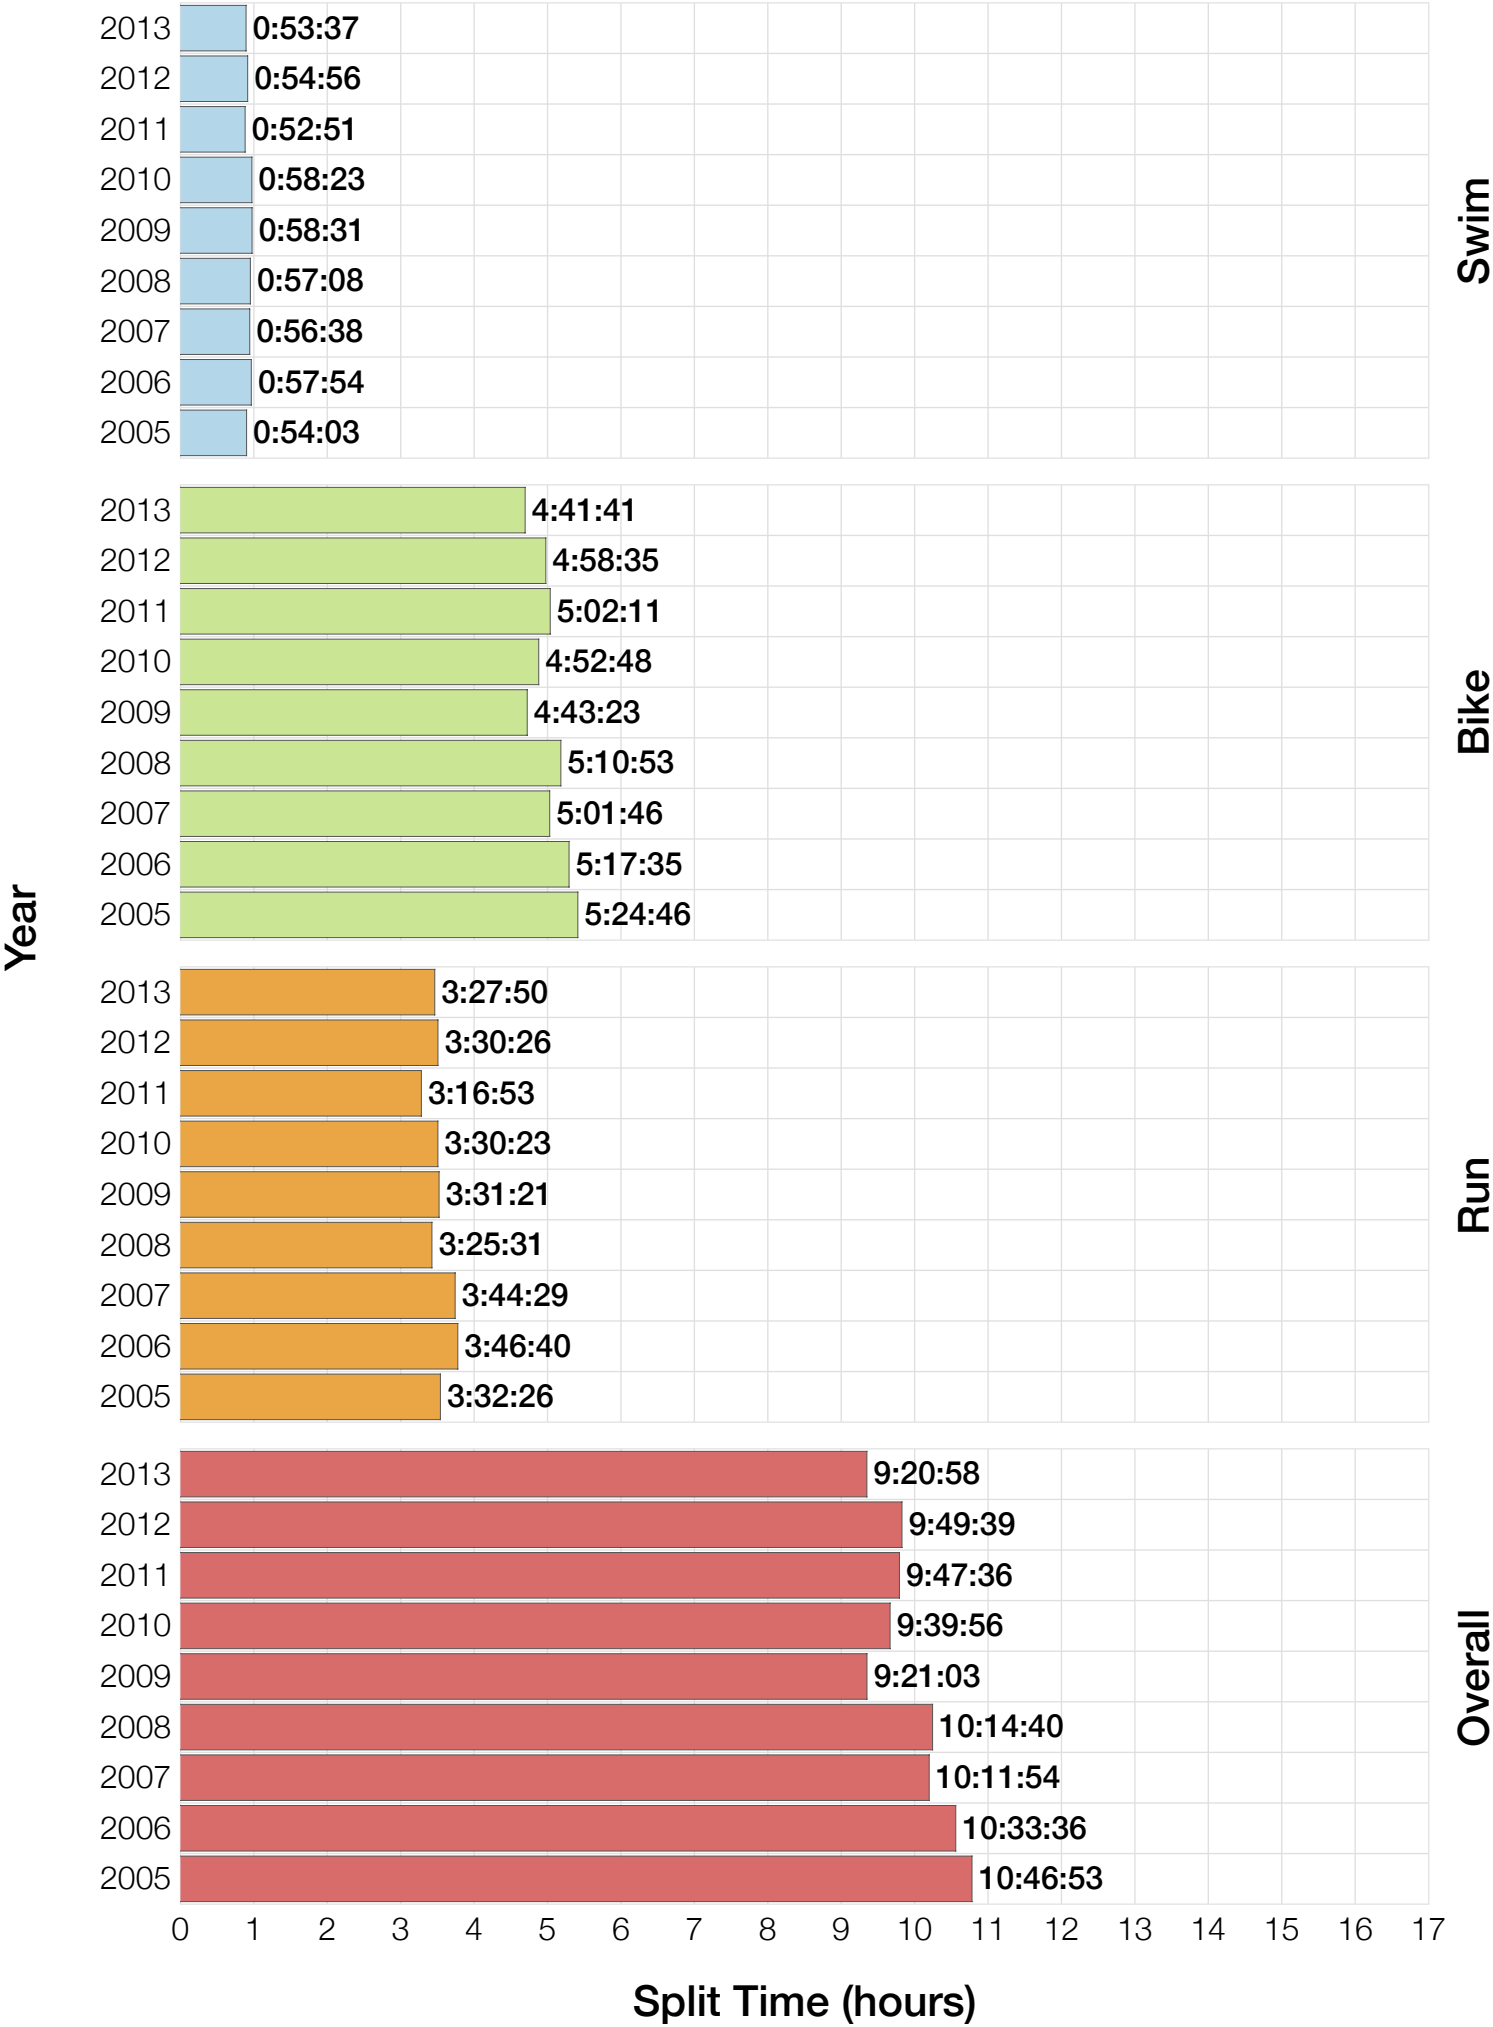

M50-54 Fastest Splits