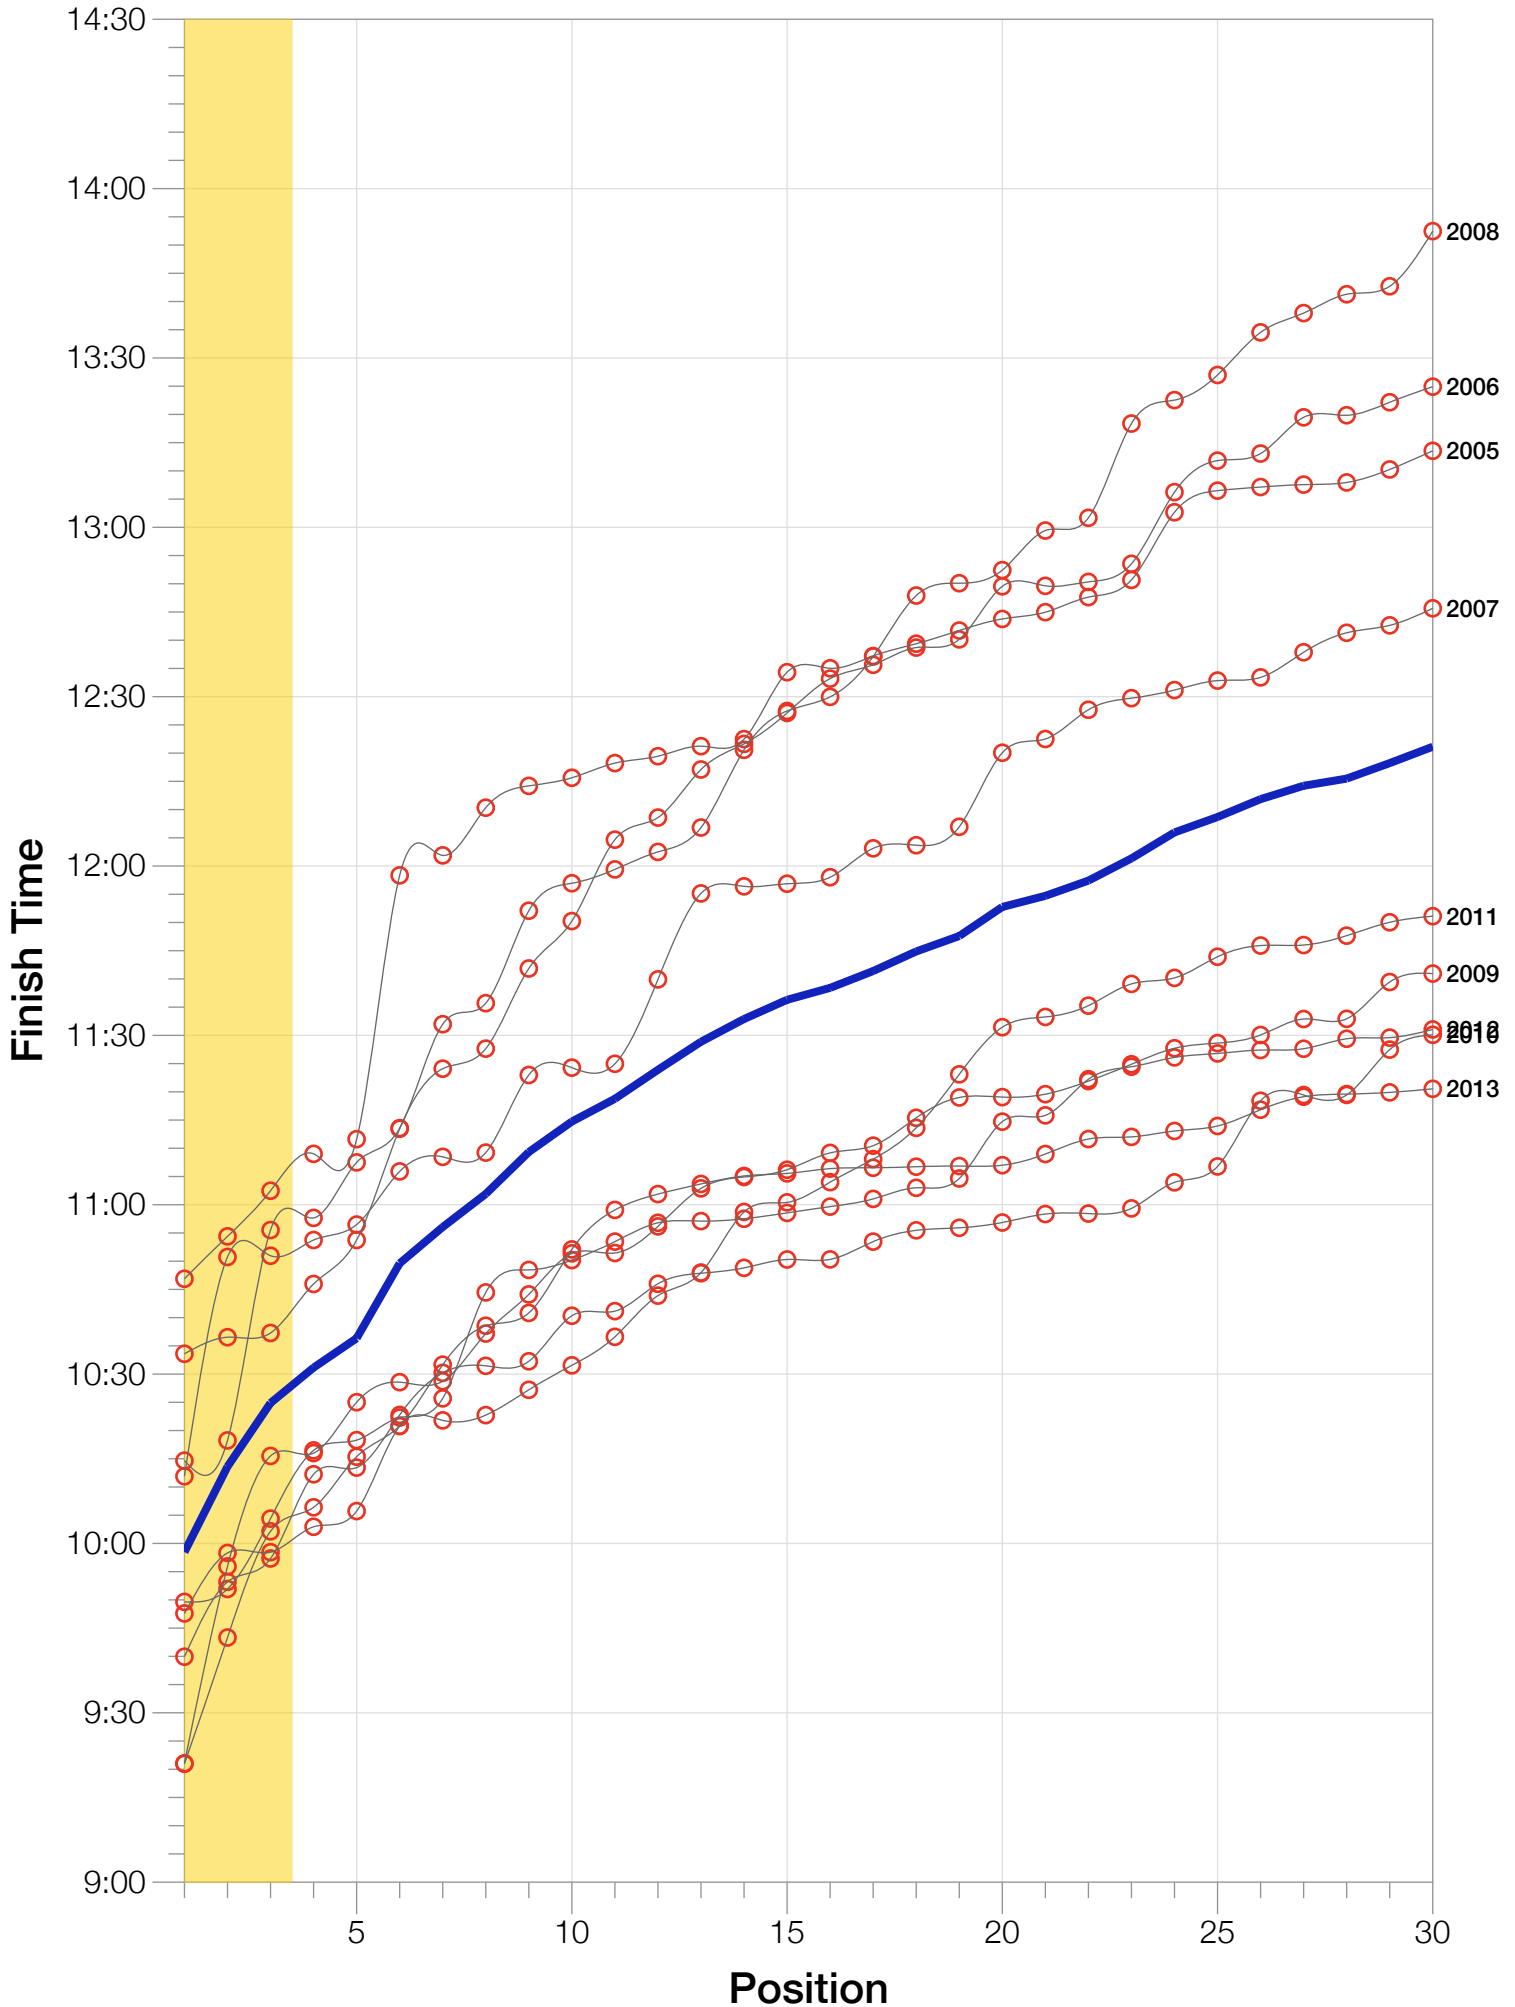

Ironman Arizona M50-54 Stats

M50-54 Summary Statistics

Year	Finishers	M50-54 Finishers	Male Winner's Time	Female Winner's Time	M50-54 Winner's Time
2005	1682	82	8:25:42	9:44:02	10:46:53
2006	1723	86	8:20:56	9:12:53	10:33:36
2007	1861	87	8:21:14	9:36:40	10:11:54
2008	1689	81	8:34:19	9:14:49	10:14:40
2009	2077	125	8:14:16	9:21:06	9:21:03
2010	2397	158	8:13:35	9:09:19	9:39:56
2011	2217	141	8:07:16	8:36:13	9:47:36
2012	2379	199	8:03:13	9:01:41	9:49:39
2013	2521	241	8:02:00	8:52:49	9:20:58
Average	2061	133	8:15:50	9:12:10	9:58:28

M50-54 Fastest Splits

M50-54 Median Splits

M50-54 Slowest Splits

M50-54 Top 30 Finishing Splits

Estimated Kona Slot Average Finishing Time Finishing Time

M50-54 Top 10 and Kona Times and Splits

Summary Statistics

Position	Swim Time	Bike Time	Run Time	Overall Time
Average Male Winner	0:51:33	4:29:34	2:50:36	8:15:50
Average Female Winner	0:56:59	5:01:18	3:09:13	9:12:10
Average 1st Age Grouper	1:02:46	5:11:17	3:37:17	9:58:28
Average 2nd Age Grouper	1:05:34	5:15:35	3:43:49	10:13:37
Average 3rd Age Grouper	1:06:52	5:11:31	3:56:55	10:24:53
Average 4th Age Grouper	1:04:44	5:22:24	3:55:15	10:31:09
Average 5th Age Grouper	1:09:40	5:27:08	3:49:51	10:36:21
Average 6th Age Grouper	1:11:42	5:24:01	4:04:34	10:49:37
Average 7th Age Grouper	1:04:38	5:27:47	4:14:54	10:56:03
Average 8th Age Grouper	1:05:00	5:32:09	4:14:32	11:01:55
Average 9th Age Grouper	1:09:12	5:32:49	4:16:30	11:09:20
Average 10th Age Grouper	1:07:10	5:32:40	4:25:11	11:14:44
Kona Qualifier Average	1:05:04	5:12:48	3:46:00	10:12:19
Top 10 Age Grouper Average	1:06:44	5:23:44	4:01:53	10:41:37