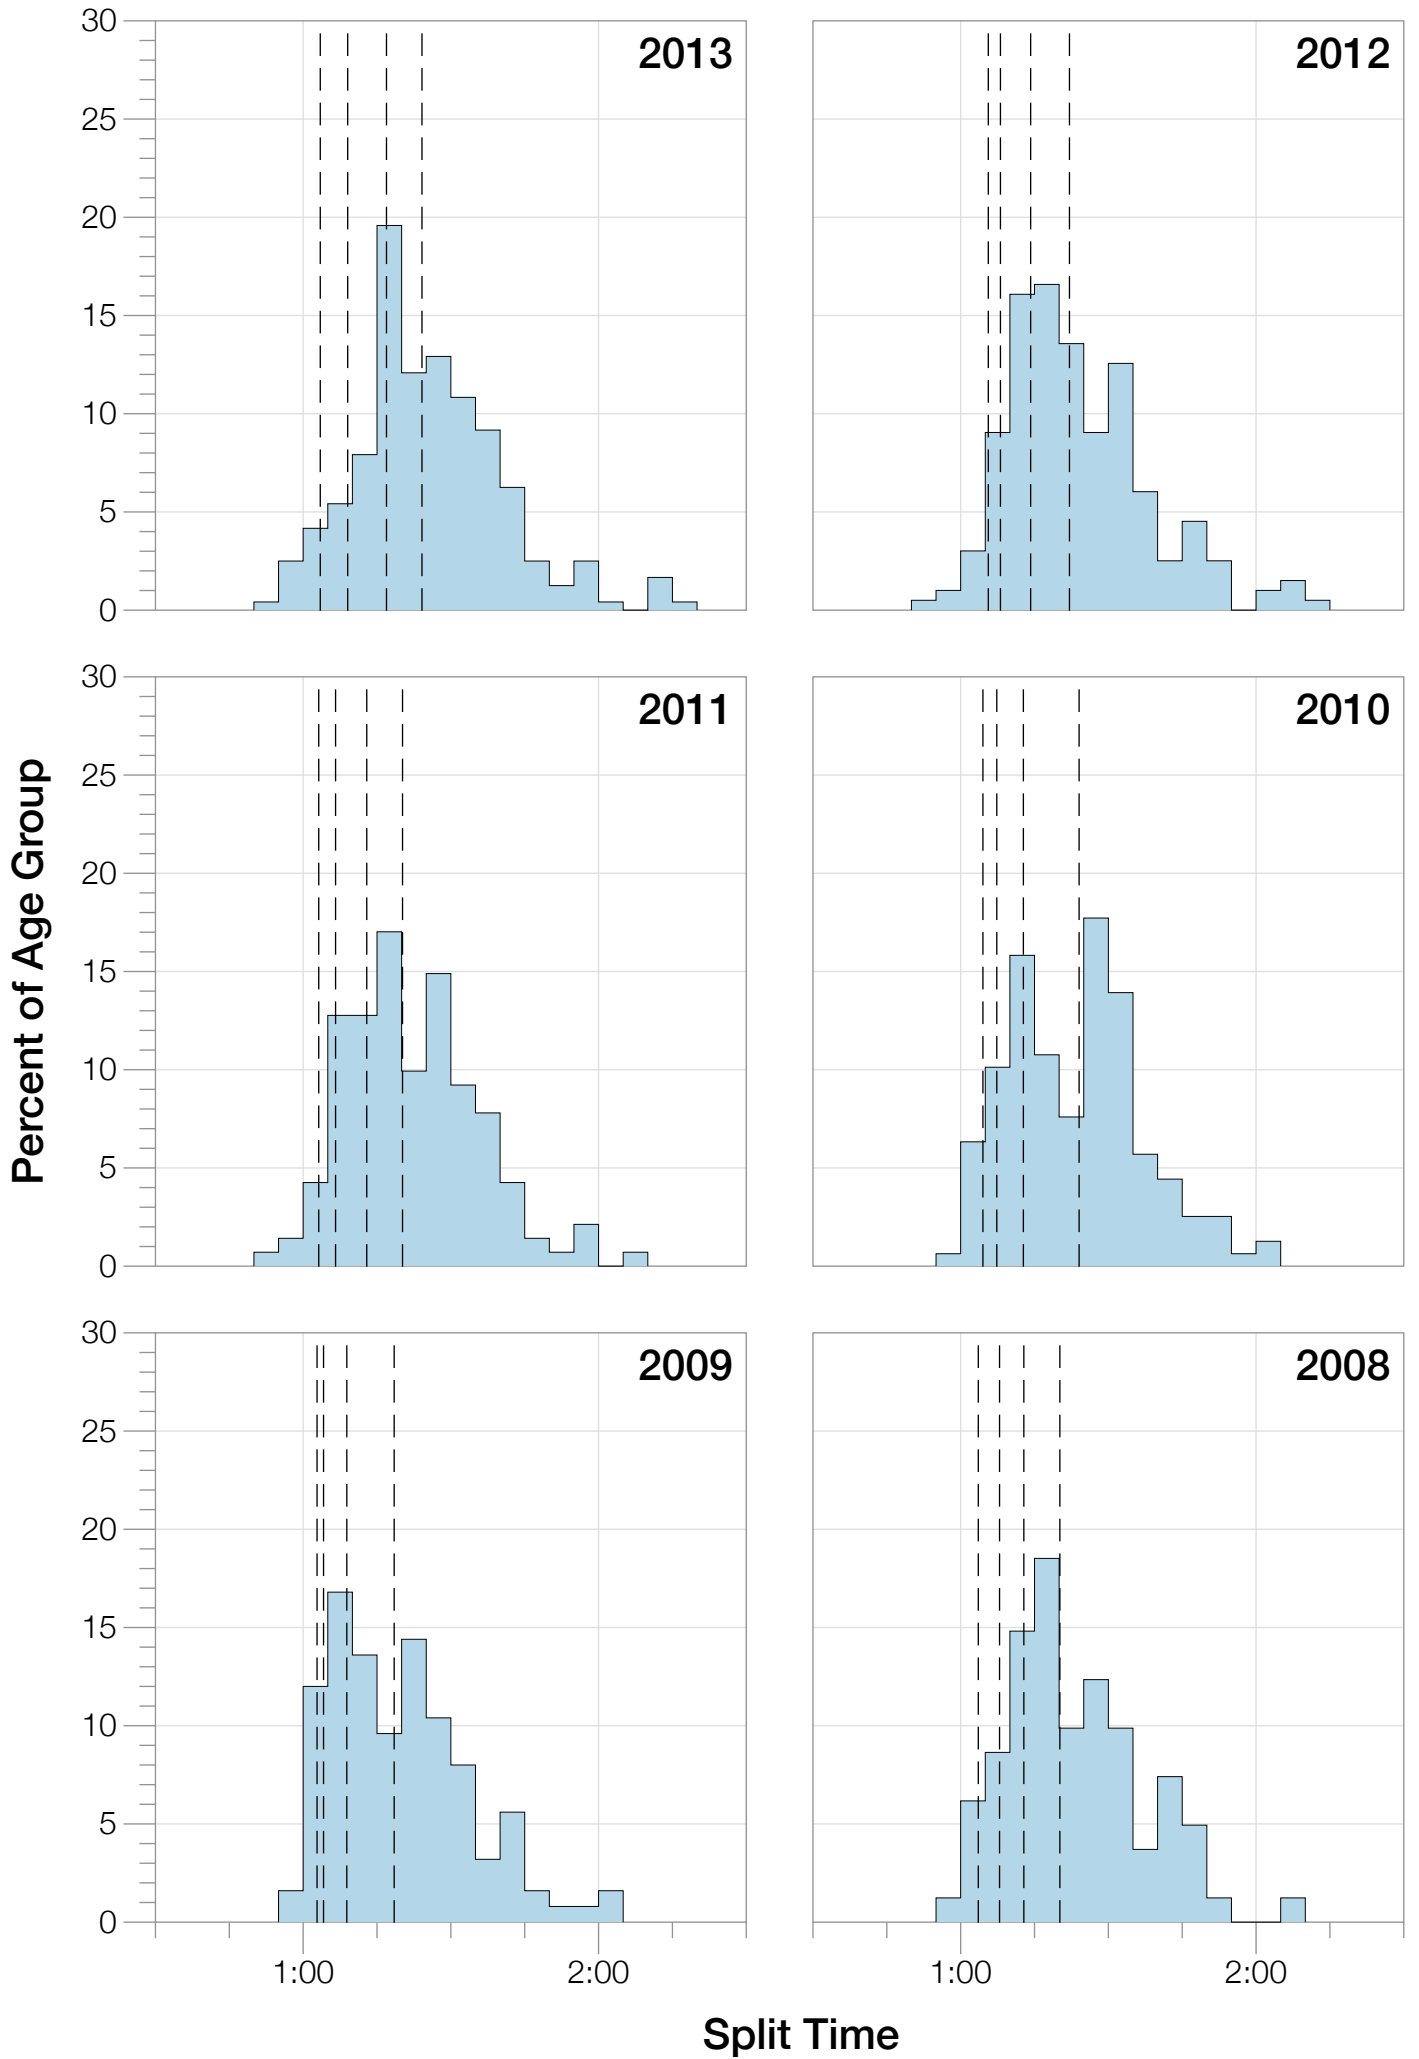

M50-54 Swim