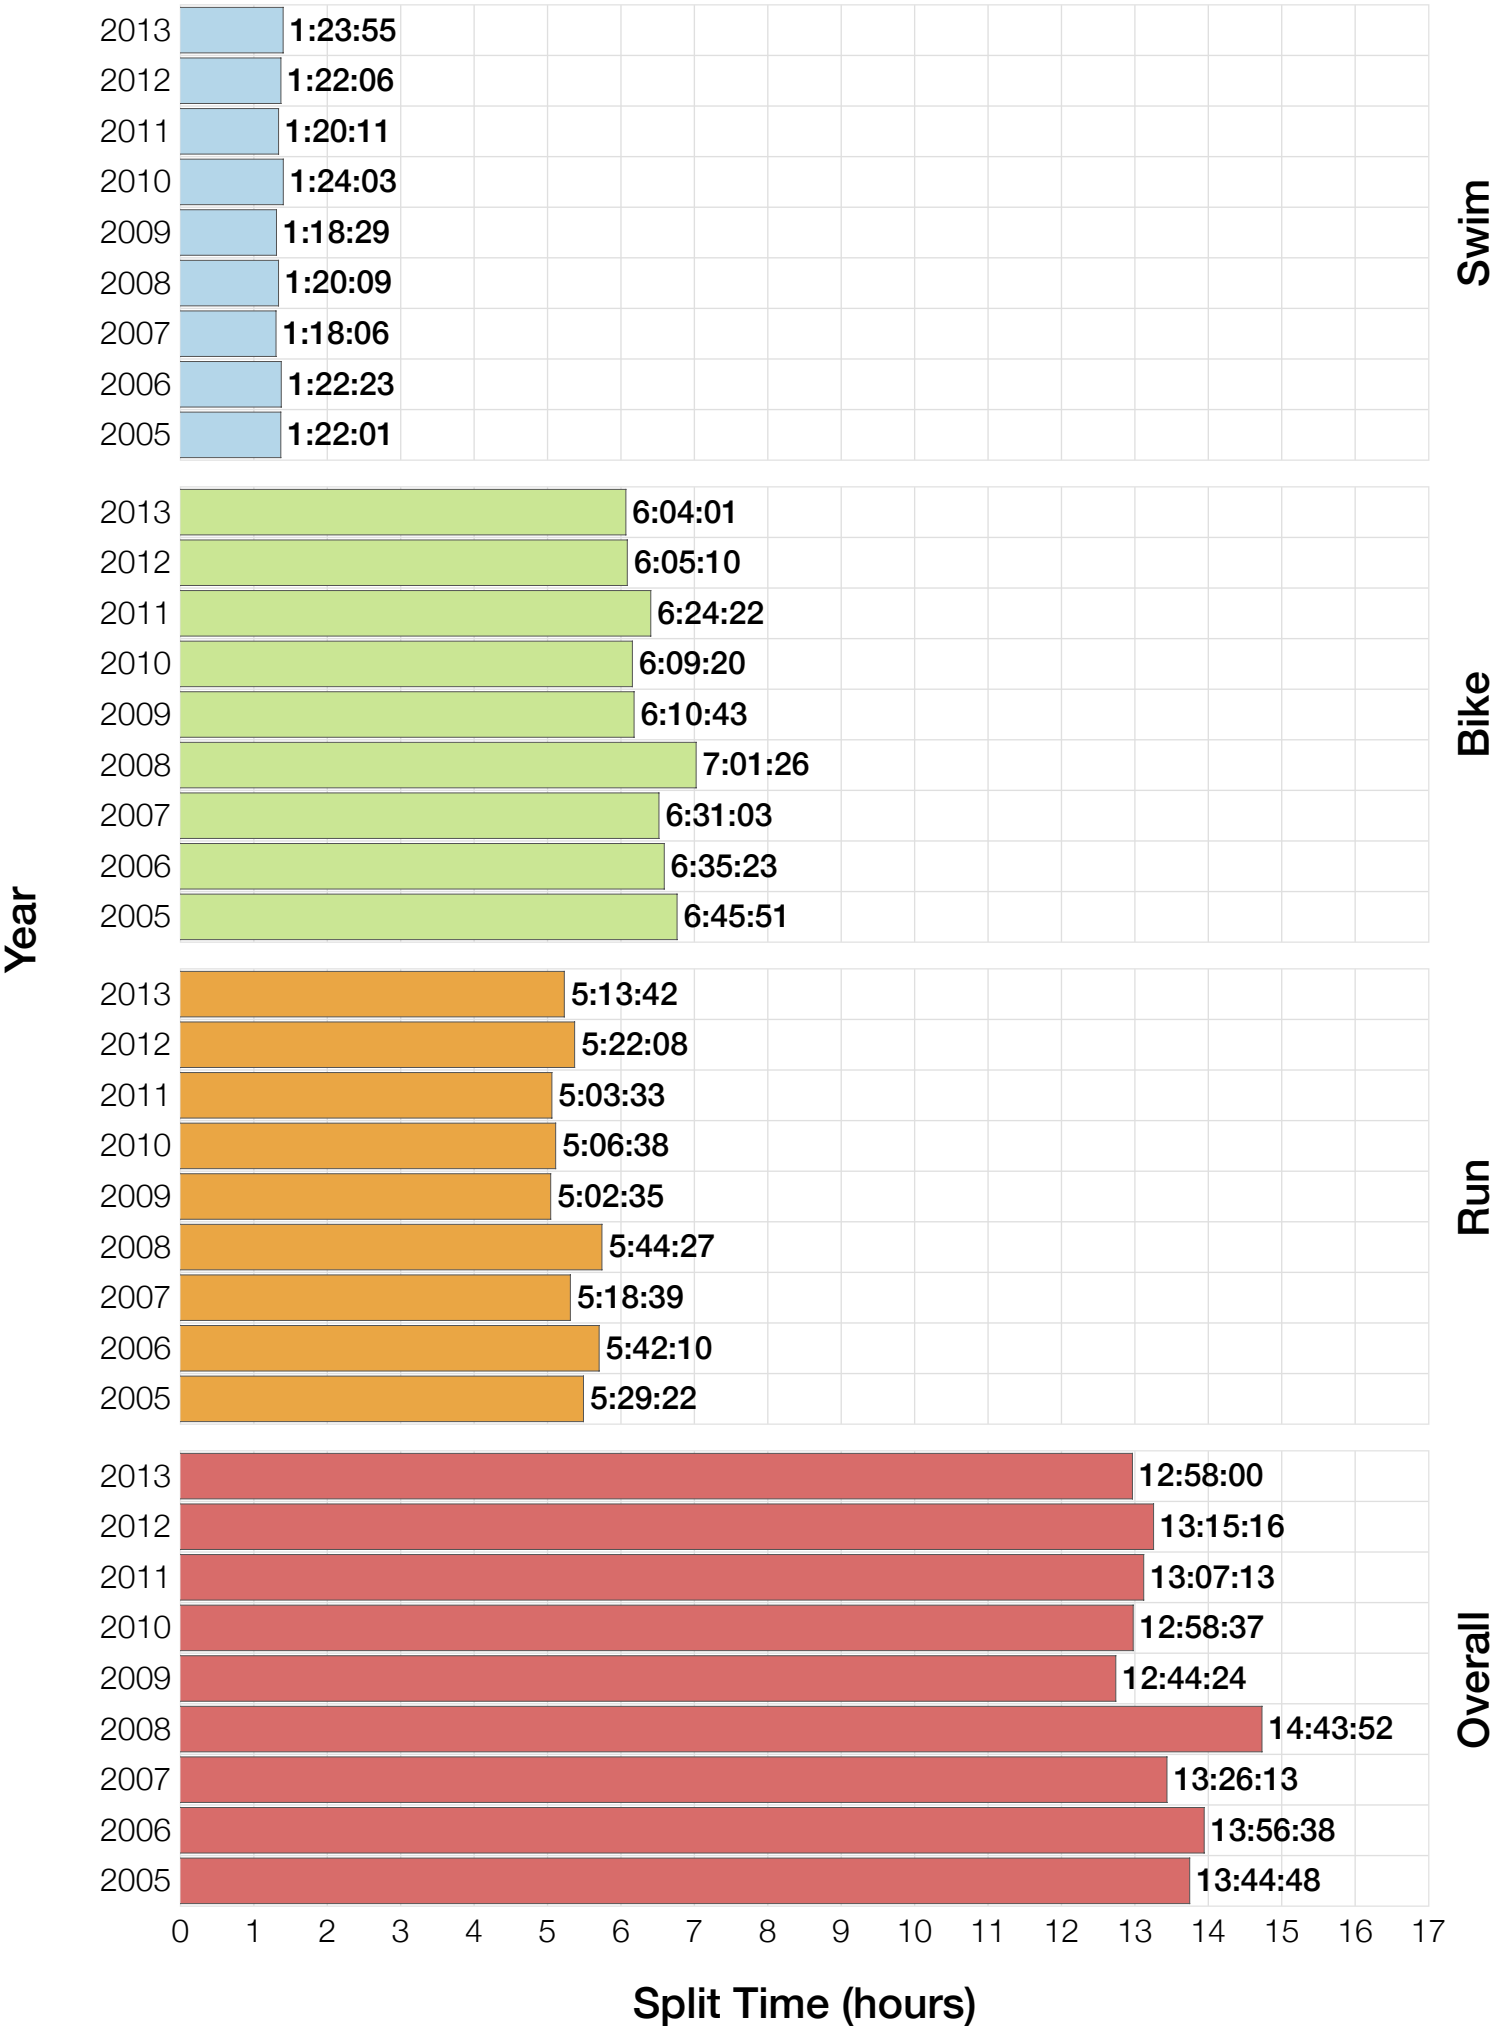

M50-54 Median Splits