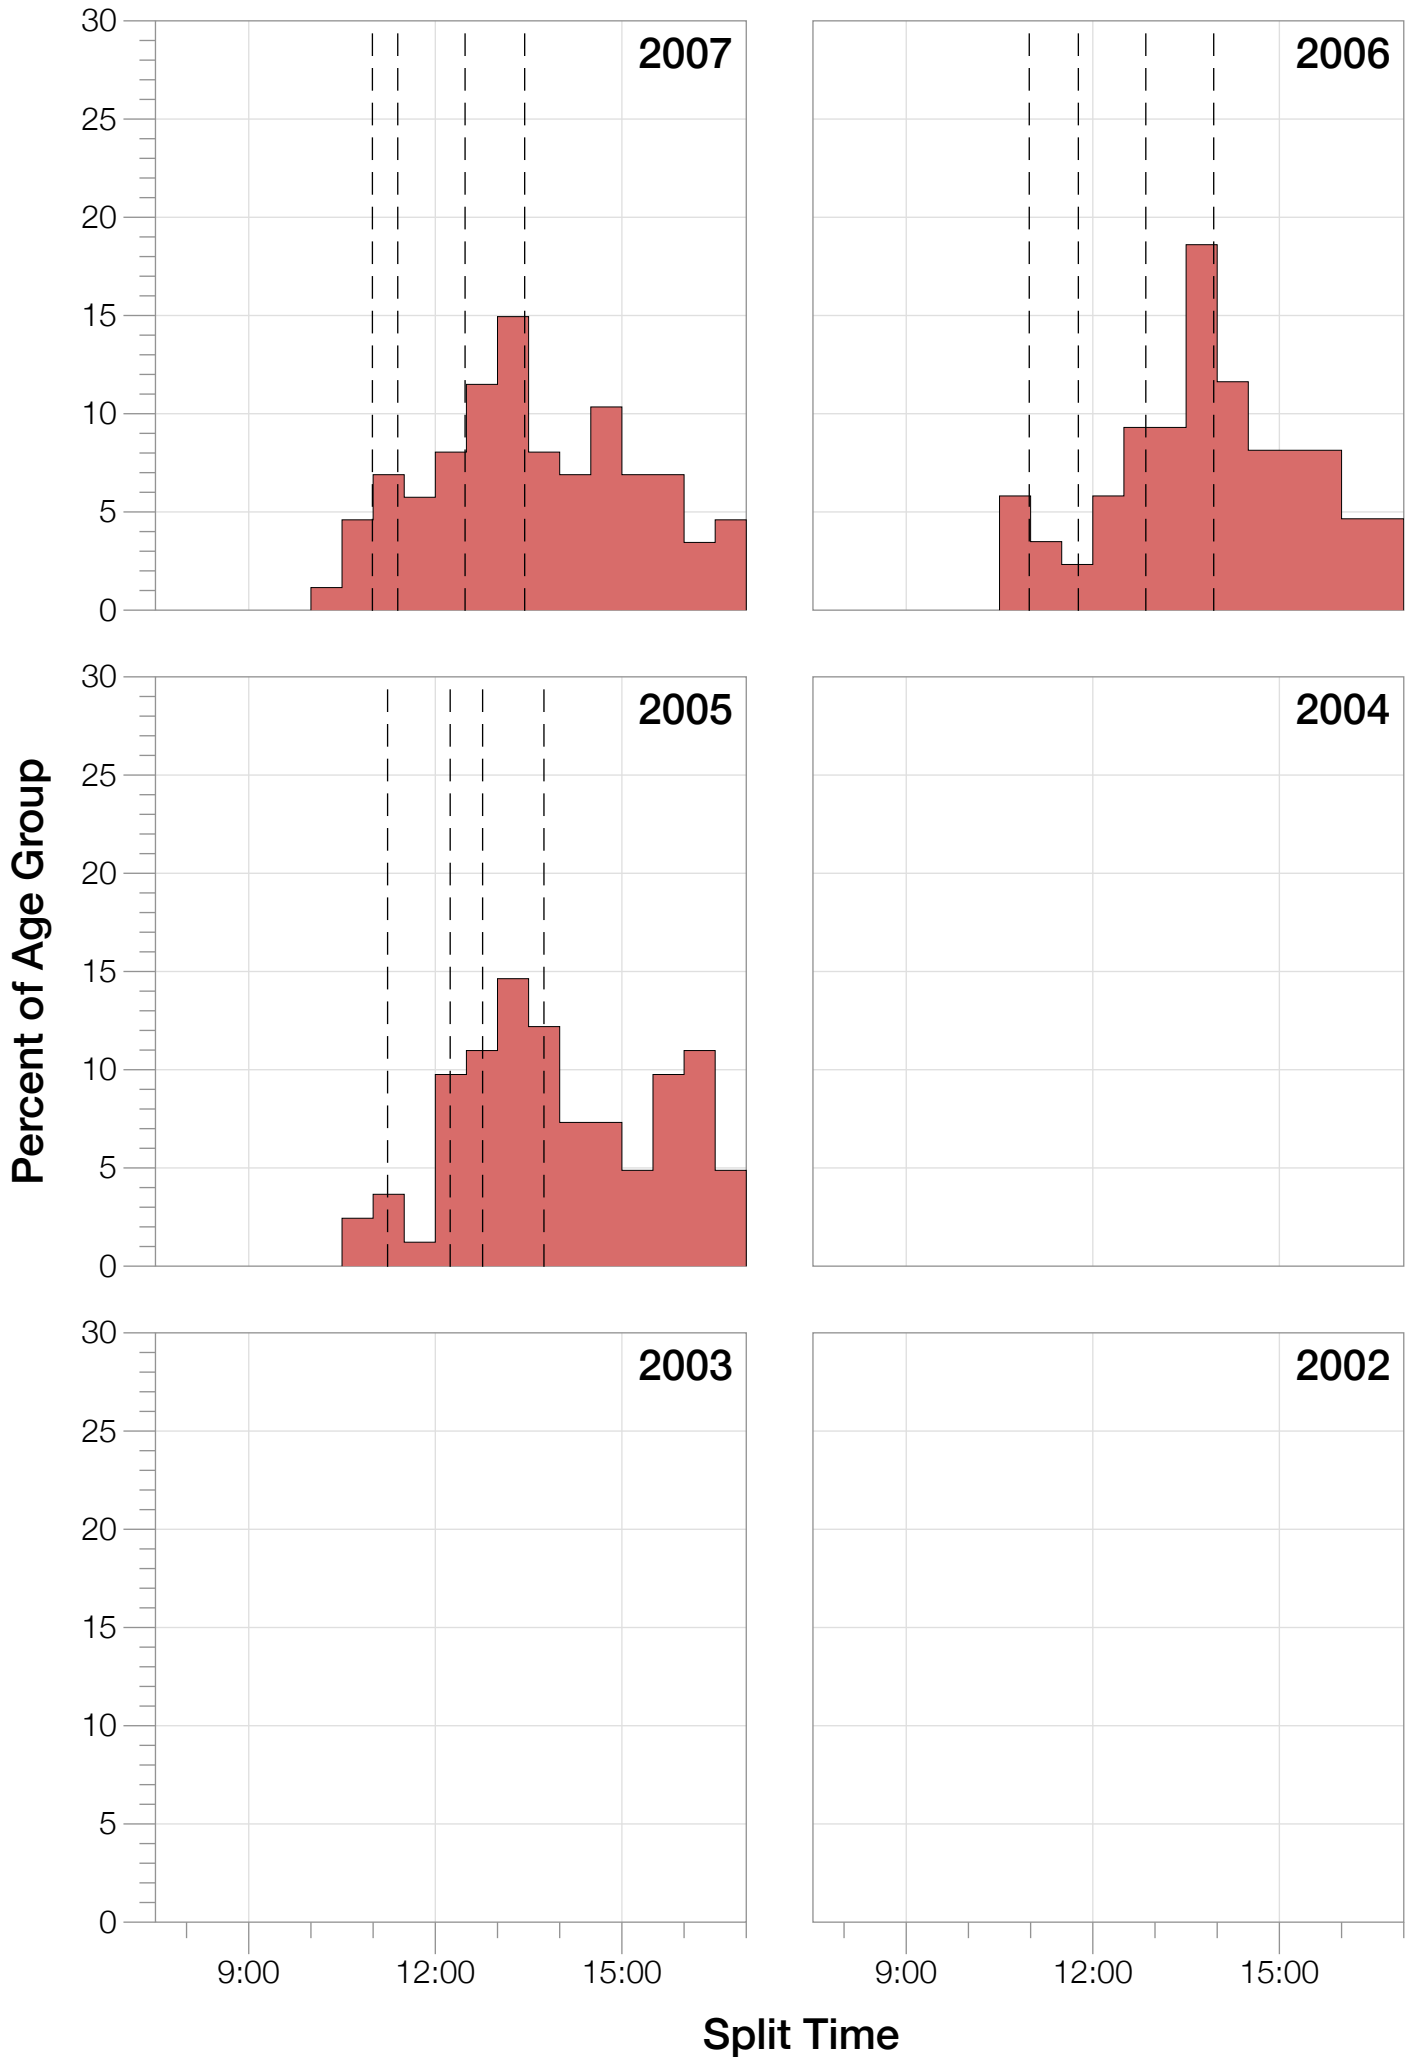

Ironman Arizona M50-54 Stats

M50-54 Summary Statistics

Year	Finishers	M50-54 Finishers	Male Winner's Time	Female Winner's Time	M50-54 Winner's Time
2005	1682	82	8:25:42	9:44:02	10:46:53
2006	1723	86	8:20:56	9:12:53	10:33:36
2007	1861	87	8:21:14	9:36:40	10:11:54
2008	1689	81	8:34:19	9:14:49	10:14:40
2009	2077	125	8:14:16	9:21:06	9:21:03
2010	2397	158	8:13:35	9:09:19	9:39:56
2011	2217	141	8:07:16	8:36:13	9:47:36
2012	2379	199	8:03:13	9:01:41	9:49:39
2013	2521	241	8:02:00	8:52:49	9:20:58
Average	2061	133	8:15:50	9:12:10	9:58:28

M50-54 Swim

M50-54 Swim

M50-54 Bike

M50-54 Bike

M50-54 Run

M50-54 Run

M50-54 Overall

M50-54 Overall

Position	Swim Time	Bike Time	Run Time	Overall Time
Average Male Winner	0:51:33	4:29:34	2:50:36	8:15:50
Average Female Winner	0:56:59	5:01:18	3:09:13	9:12:10
Average 1st Age Grouper	1:02:46	5:11:17	3:37:17	9:58:28
Average 2nd Age Grouper	1:05:34	5:15:35	3:43:49	10:13:37
Average 3rd Age Grouper	1:06:52	5:11:31	3:56:55	10:24:53
Average 4th Age Grouper	1:04:44	5:22:24	3:55:15	10:31:09
Average 5th Age Grouper	1:09:40	5:27:08	3:49:51	10:36:21
Average 6th Age Grouper	1:11:42	5:24:01	4:04:34	10:49:37
Average 7th Age Grouper	1:04:38	5:27:47	4:14:54	10:56:03
Average 8th Age Grouper	1:05:00	5:32:09	4:14:32	11:01:55
Average 9th Age Grouper	1:09:12	5:32:49	4:16:30	11:09:20
Average 10th Age Grouper	1:07:10	5:32:40	4:25:11	11:14:44
Kona Qualifier Average	1:05:04	5:12:48	3:46:00	10:12:19
Top 10 Age Grouper Average	1:06:44	5:23:44	4:01:53	10:41:37