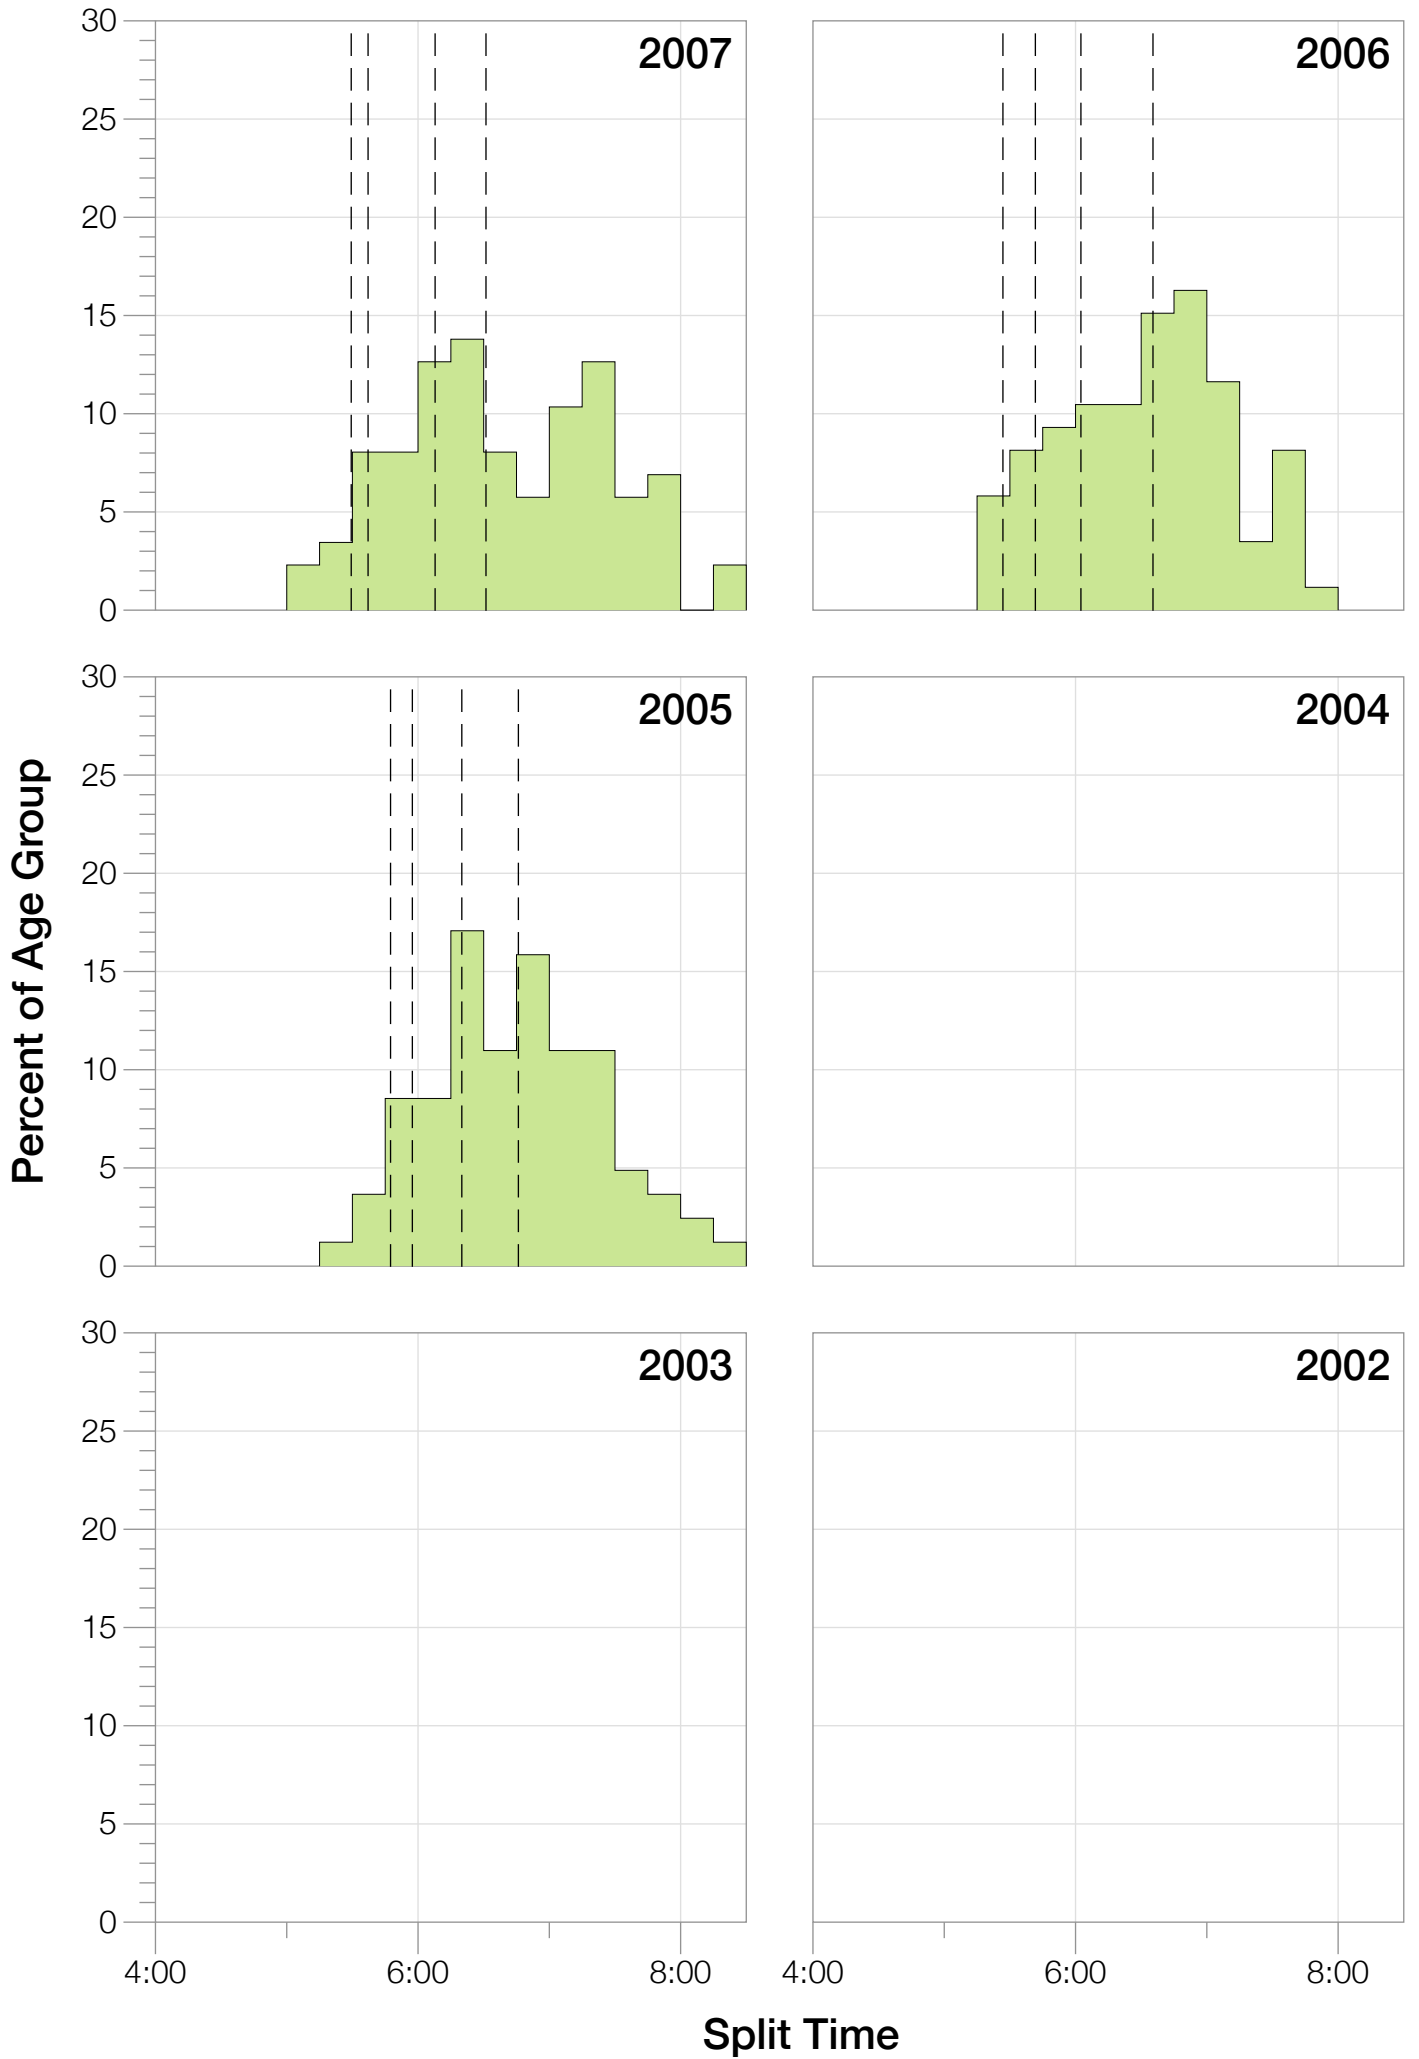

M50-54 Bike