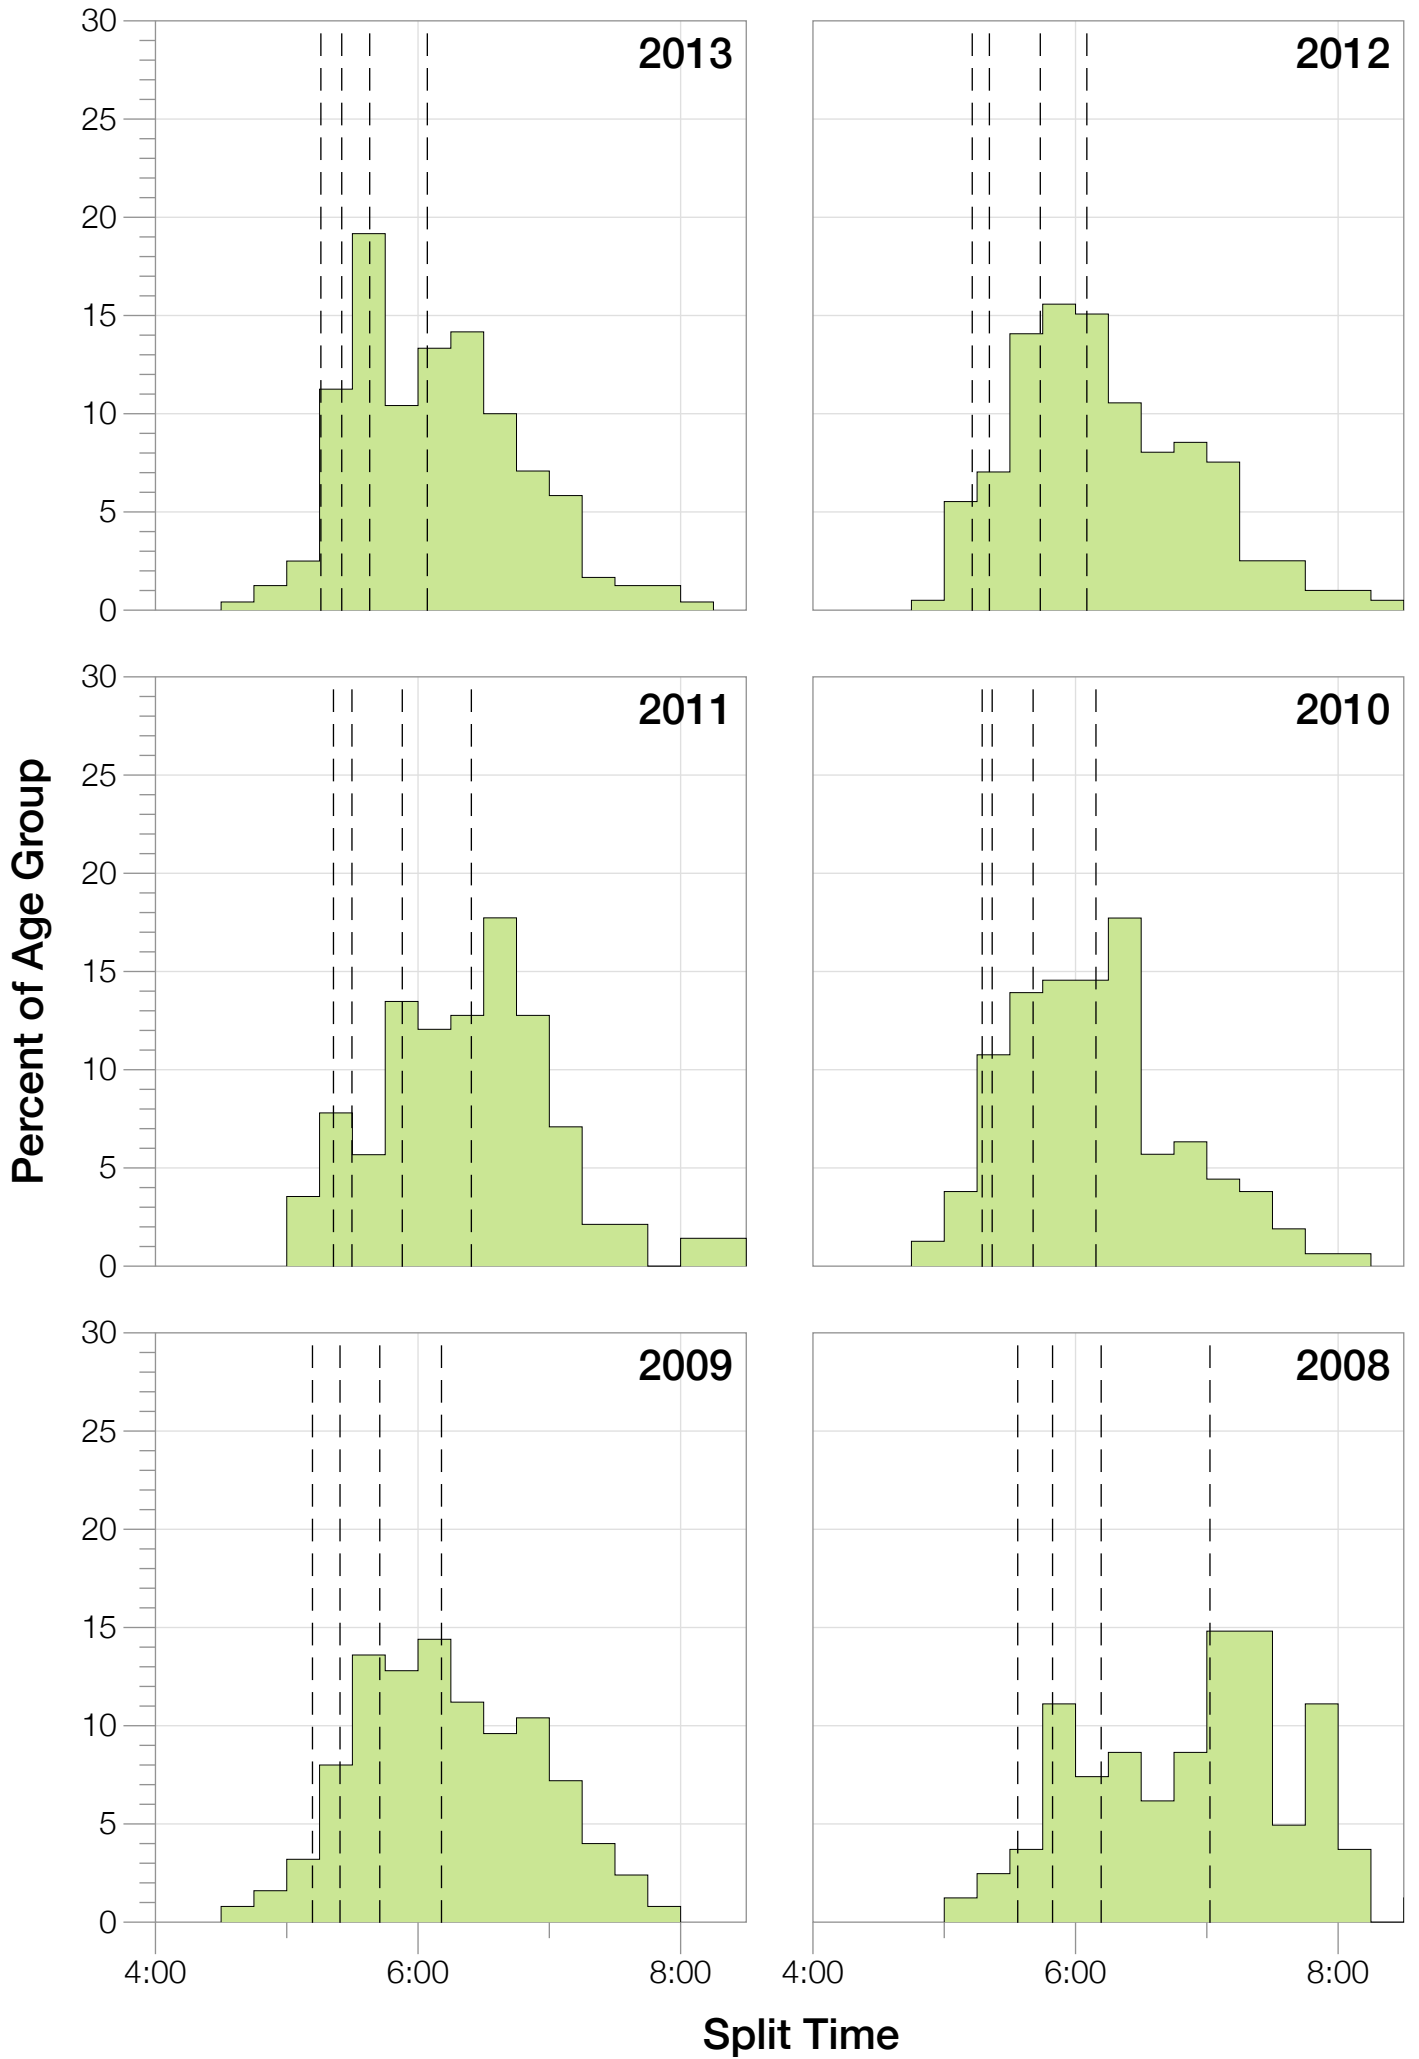

M50-54 Bike