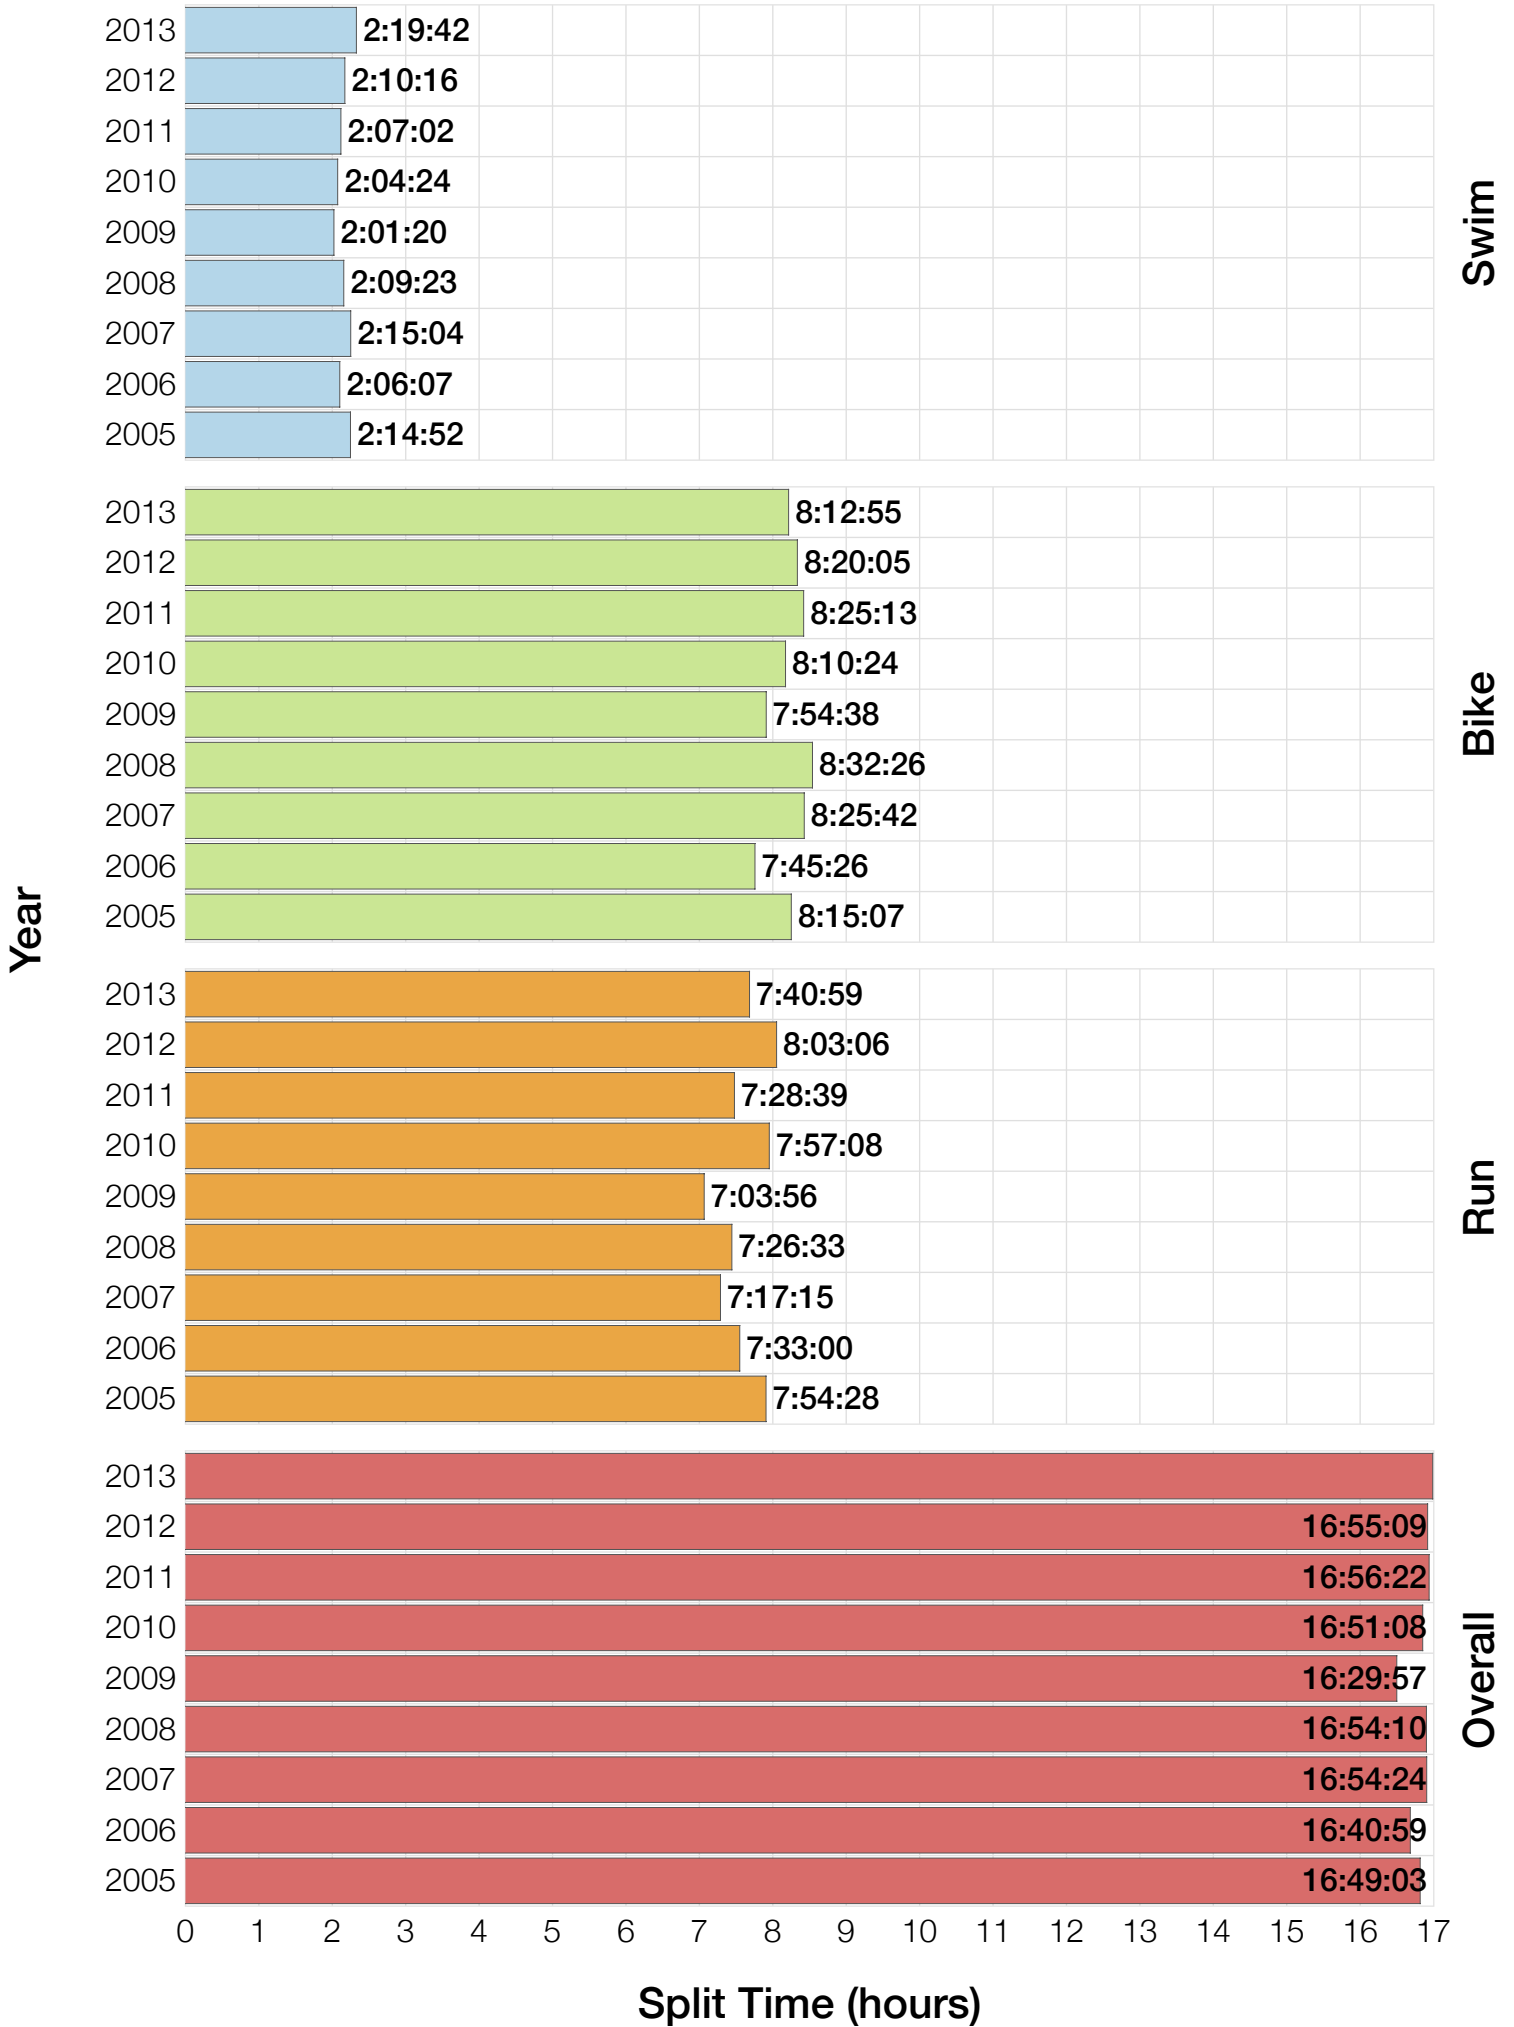

M50-54 Slowest Splits