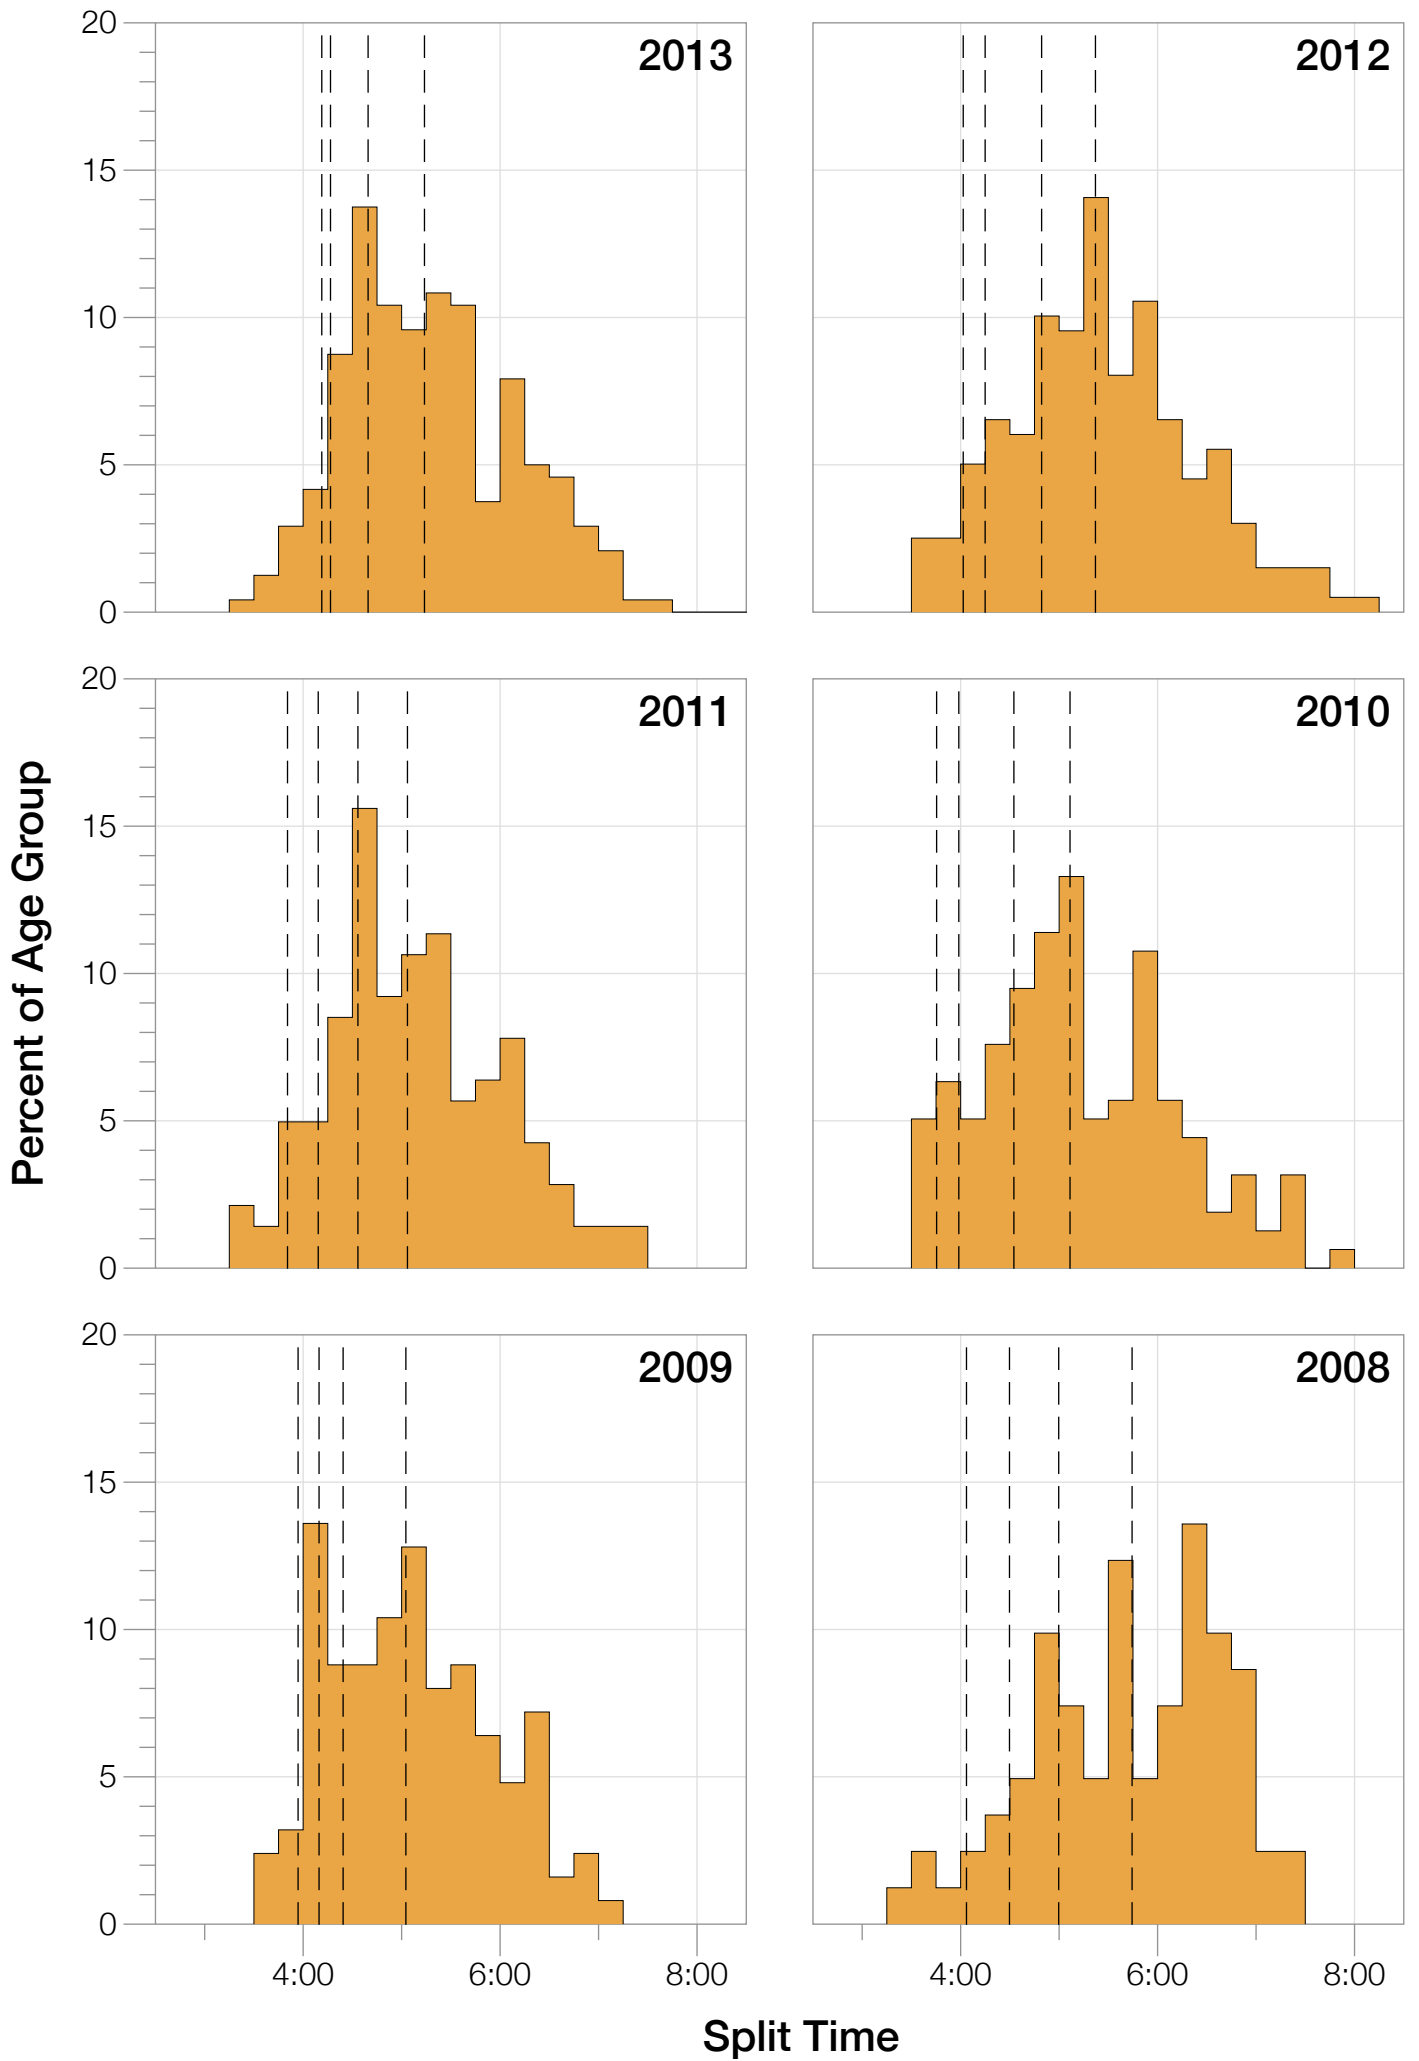

Ironman Arizona M50-54 Stats

M50-54 Summary Statistics

Year	Finishers	M50-54 Finishers	Male Winner's Time	Female Winner's Time	M50-54 Winner's Time
2005	1682	82	8:25:42	9:44:02	10:46:53
2006	1723	86	8:20:56	9:12:53	10:33:36
2007	1861	87	8:21:14	9:36:40	10:11:54
2008	1689	81	8:34:19	9:14:49	10:14:40
2009	2077	125	8:14:16	9:21:06	9:21:03
2010	2397	158	8:13:35	9:09:19	9:39:56
2011	2217	141	8:07:16	8:36:13	9:47:36
2012	2379	199	8:03:13	9:01:41	9:49:39
2013	2521	241	8:02:00	8:52:49	9:20:58
Average	2061	133	8:15:50	9:12:10	9:58:28

M50-54 Swim

M50-54 Swim

M50-54 Bike

M50-54 Bike

M50-54 Run

M50-54 Run

M50-54 Overall

M50-54 Overall

M50-54 Fastest Splits

M50-54 Median Splits

M50-54 Slowest Splits

M50-54 Top 30 Finishing Splits

Estimated Kona Slot Average Finishing Time Finishing Time

M50-54 Top 10 and Kona Times and Splits

Summary Statistics

Position	Swim Time	Bike Time	Run Time	Overall Time
Average Male Winner	0:51:33	4:29:34	2:50:36	8:15:50
Average Female Winner	0:56:59	5:01:18	3:09:13	9:12:10
Average 1st Age Grouper	1:02:46	5:11:17	3:37:17	9:58:28
Average 2nd Age Grouper	1:05:34	5:15:35	3:43:49	10:13:37
Average 3rd Age Grouper	1:06:52	5:11:31	3:56:55	10:24:53
Average 4th Age Grouper	1:04:44	5:22:24	3:55:15	10:31:09
Average 5th Age Grouper	1:09:40	5:27:08	3:49:51	10:36:21
Average 6th Age Grouper	1:11:42	5:24:01	4:04:34	10:49:37
Average 7th Age Grouper	1:04:38	5:27:47	4:14:54	10:56:03
Average 8th Age Grouper	1:05:00	5:32:09	4:14:32	11:01:55
Average 9th Age Grouper	1:09:12	5:32:49	4:16:30	11:09:20
Average 10th Age Grouper	1:07:10	5:32:40	4:25:11	11:14:44
Kona Qualifier Average	1:05:04	5:12:48	3:46:00	10:12:19
Top 10 Age Grouper Average	1:06:44	5:23:44	4:01:53	10:41:37