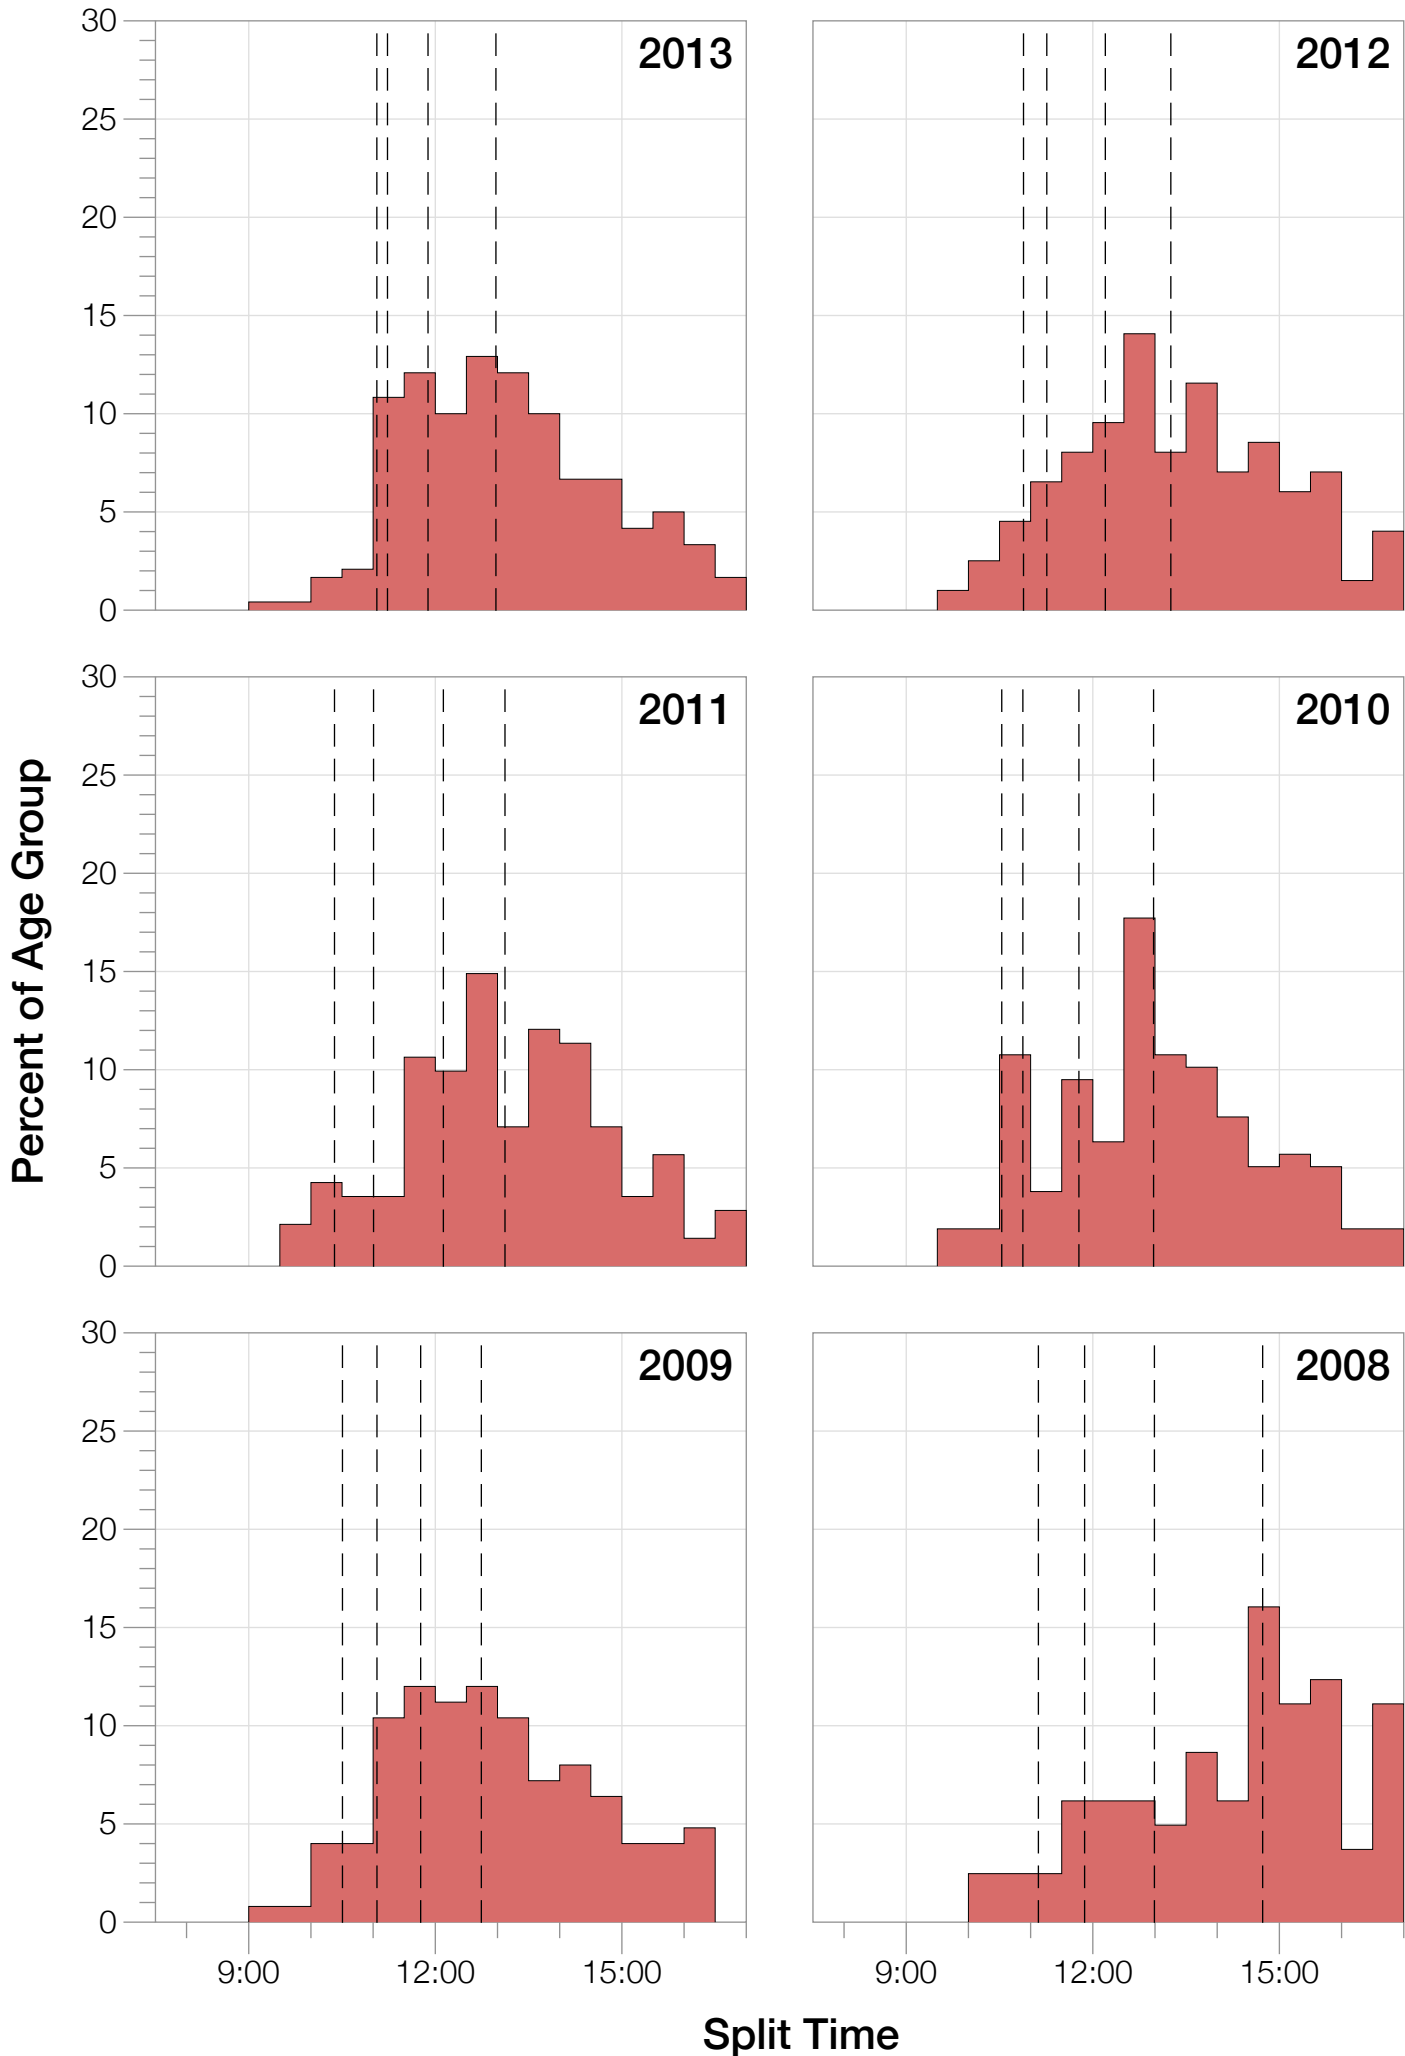

Ironman Arizona M50-54 Stats

M50-54 Summary Statistics

Year	Finishers	M50-54 Finishers	Male Winner's Time	Female Winner's Time	M50-54 Winner's Time
2005	1682	82	8:25:42	9:44:02	10:46:53
2006	1723	86	8:20:56	9:12:53	10:33:36
2007	1861	87	8:21:14	9:36:40	10:11:54
2008	1689	81	8:34:19	9:14:49	10:14:40
2009	2077	125	8:14:16	9:21:06	9:21:03
2010	2397	158	8:13:35	9:09:19	9:39:56
2011	2217	141	8:07:16	8:36:13	9:47:36
2012	2379	199	8:03:13	9:01:41	9:49:39
2013	2521	241	8:02:00	8:52:49	9:20:58
Average	2061	133	8:15:50	9:12:10	9:58:28

M50-54 Swim

M50-54 Swim

M50-54 Bike

M50-54 Bike

M50-54 Run

M50-54 Run

M50-54 Overall

M50-54 Overall

M50-54 Fastest Splits

M50-54 Median Splits

M50-54 Slowest Splits

M50-54 Top 30 Finishing Splits

Estimated Kona Slot Average Finishing Time Finishing Time

M50-54 Top 10 and Kona Times and Splits

Summary Statistics

Position	Swim Time	Bike Time	Run Time	Overall Time
Average Male Winner	0:51:33	4:29:34	2:50:36	8:15:50
Average Female Winner	0:56:59	5:01:18	3:09:13	9:12:10
Average 1st Age Grouper	1:02:46	5:11:17	3:37:17	9:58:28
Average 2nd Age Grouper	1:05:34	5:15:35	3:43:49	10:13:37
Average 3rd Age Grouper	1:06:52	5:11:31	3:56:55	10:24:53
Average 4th Age Grouper	1:04:44	5:22:24	3:55:15	10:31:09
Average 5th Age Grouper	1:09:40	5:27:08	3:49:51	10:36:21
Average 6th Age Grouper	1:11:42	5:24:01	4:04:34	10:49:37
Average 7th Age Grouper	1:04:38	5:27:47	4:14:54	10:56:03
Average 8th Age Grouper	1:05:00	5:32:09	4:14:32	11:01:55
Average 9th Age Grouper	1:09:12	5:32:49	4:16:30	11:09:20
Average 10th Age Grouper	1:07:10	5:32:40	4:25:11	11:14:44
Kona Qualifier Average	1:05:04	5:12:48	3:46:00	10:12:19
Top 10 Age Grouper Average	1:06:44	5:23:44	4:01:53	10:41:37