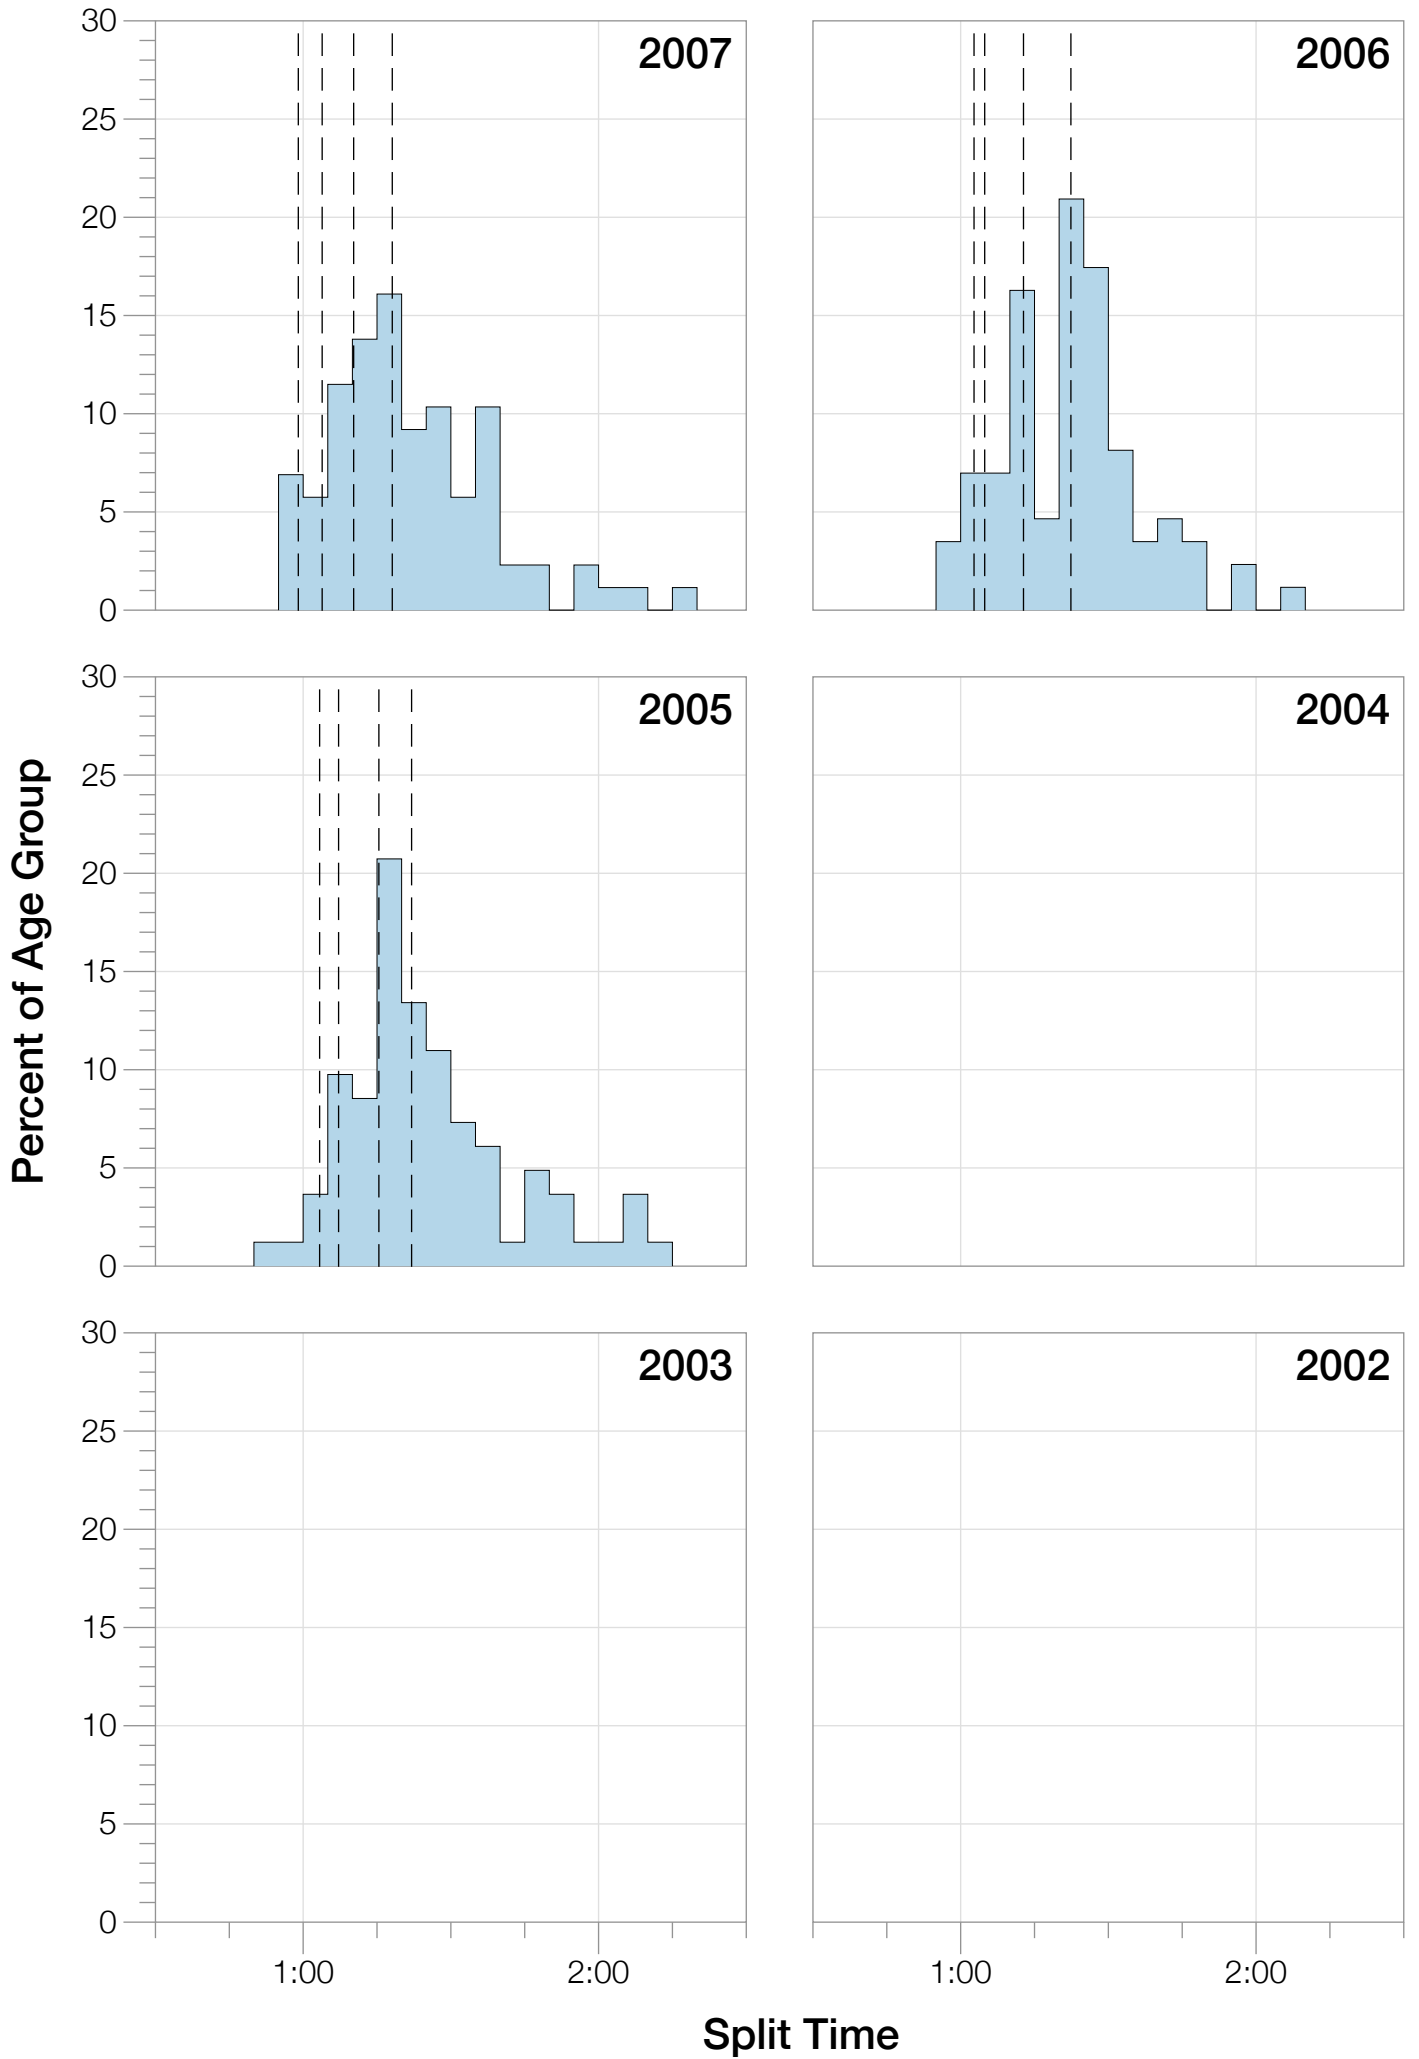

M50-54 Swim