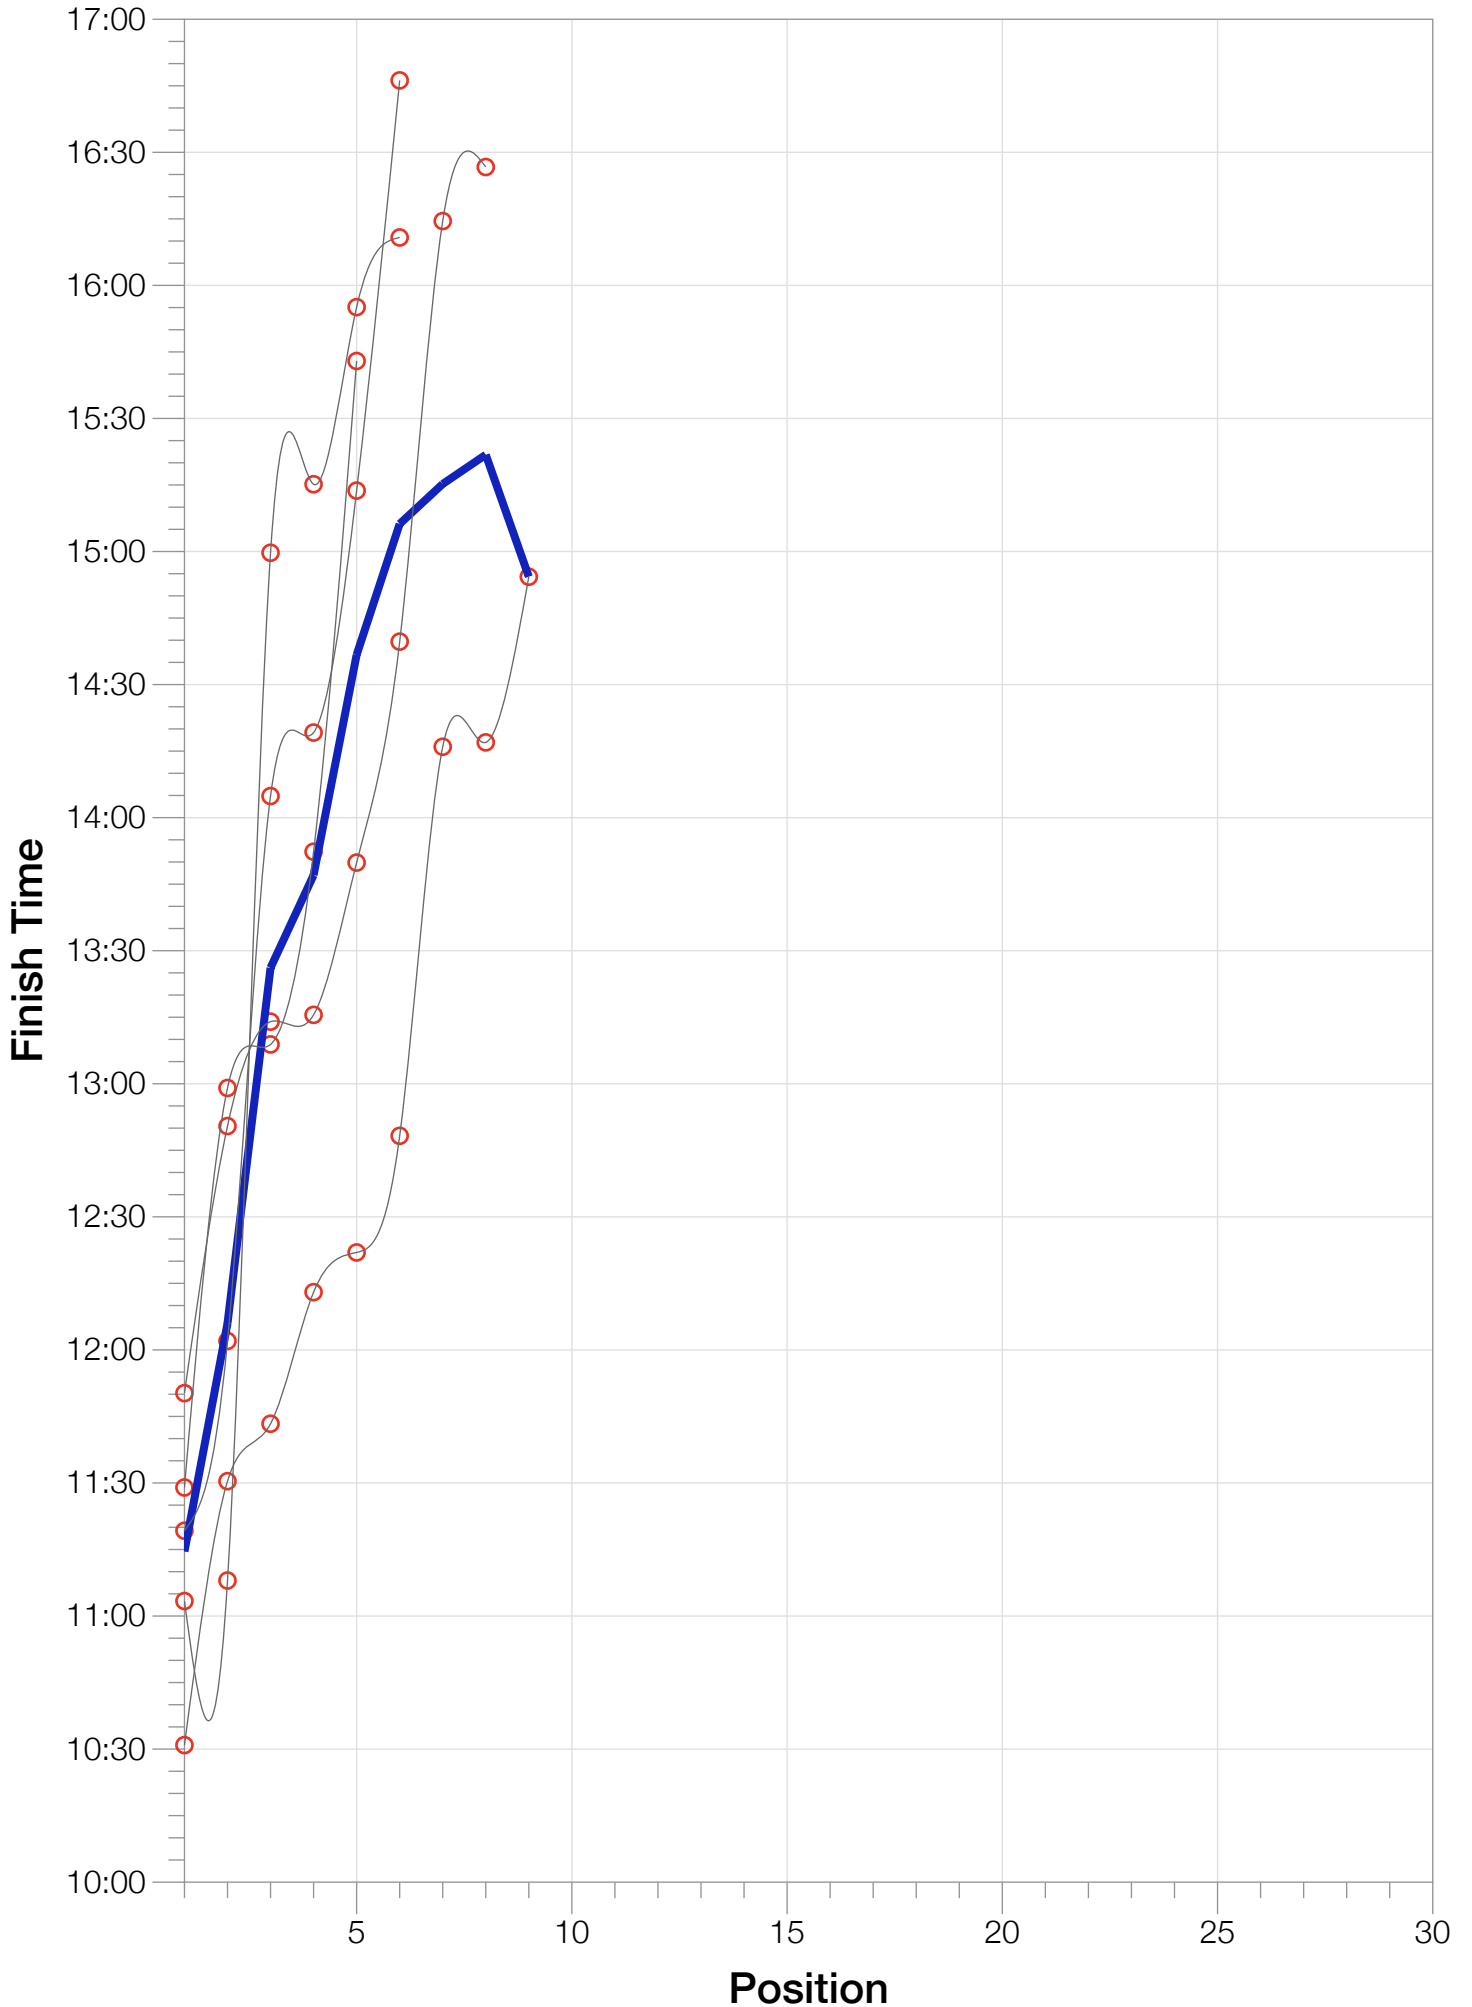

Ironman Cozumel F18-24 Stats

F18-24 Summary Statistics

Year	Finishers	F18-24 Finishers	Male Winner's Time	Female Winner's Time	F18-24 Winner's Time
2009	1319	5	8:18:40	9:06:58	11:28:59
2010	1636	6	8:12:20	9:07:08	11:19:14
2011	1753	6	8:23:52	9:14:08	11:03:23
2012	1787	8	8:15:07	9:15:38	11:50:15
2013	1851	9	7:55:23	8:52:28	10:30:54
Average	1669	7	8:13:04	9:07:16	11:14:33

F18-24 Swim

F18-24 Bike

F18-24 Run

F18-24 Overall

F18-24 Fastest Splits

F18-24 Median Splits

F18-24 Slowest Splits

F18-24 Top 30 Finishing Splits

Estimated Kona Slot Average Finishing Time Finishing Time

F18-24 Top 10 and Kona Times and Splits

Summary Statistics

Position	Swim Time	Bike Time	Run Time	Overall Time
Average Male Winner	0:48:50	4:42:16	2:52:49	8:13:04
Average Female Winner	0:49:43	4:58:01	3:13:04	9:07:16
Average 1st Age Grouper	1:00:33	5:49:56	4:16:01	11:14:33
Average 2nd Age Grouper	1:00:48	6:13:12	4:44:22	12:05:59
Average 3rd Age Grouper	1:07:58	6:42:33	5:23:39	13:26:09
Average 4th Age Grouper	1:05:44	6:55:39	5:34:09	13:47:02
Average 5th Age Grouper	1:22:01	7:06:31	5:32:27	14:36:43
Average 6th Age Grouper	1:13:24	7:36:03	5:50:04	15:06:14
Average 7th Age Grouper	1:11:37	7:41:32	5:58:49	15:15:14
Average 8th Age Grouper	1:26:46	7:40:08	5:55:41	15:21:49
Average 9th Age Grouper	0:47:03	7:07:25	6:43:51	14:54:19
Kona Qualifier Average	1:00:33	5:49:56	4:16:01	11:14:33
Top 10 Age Grouper Average	1:08:46	6:48:26	5:19:49	13:36:03