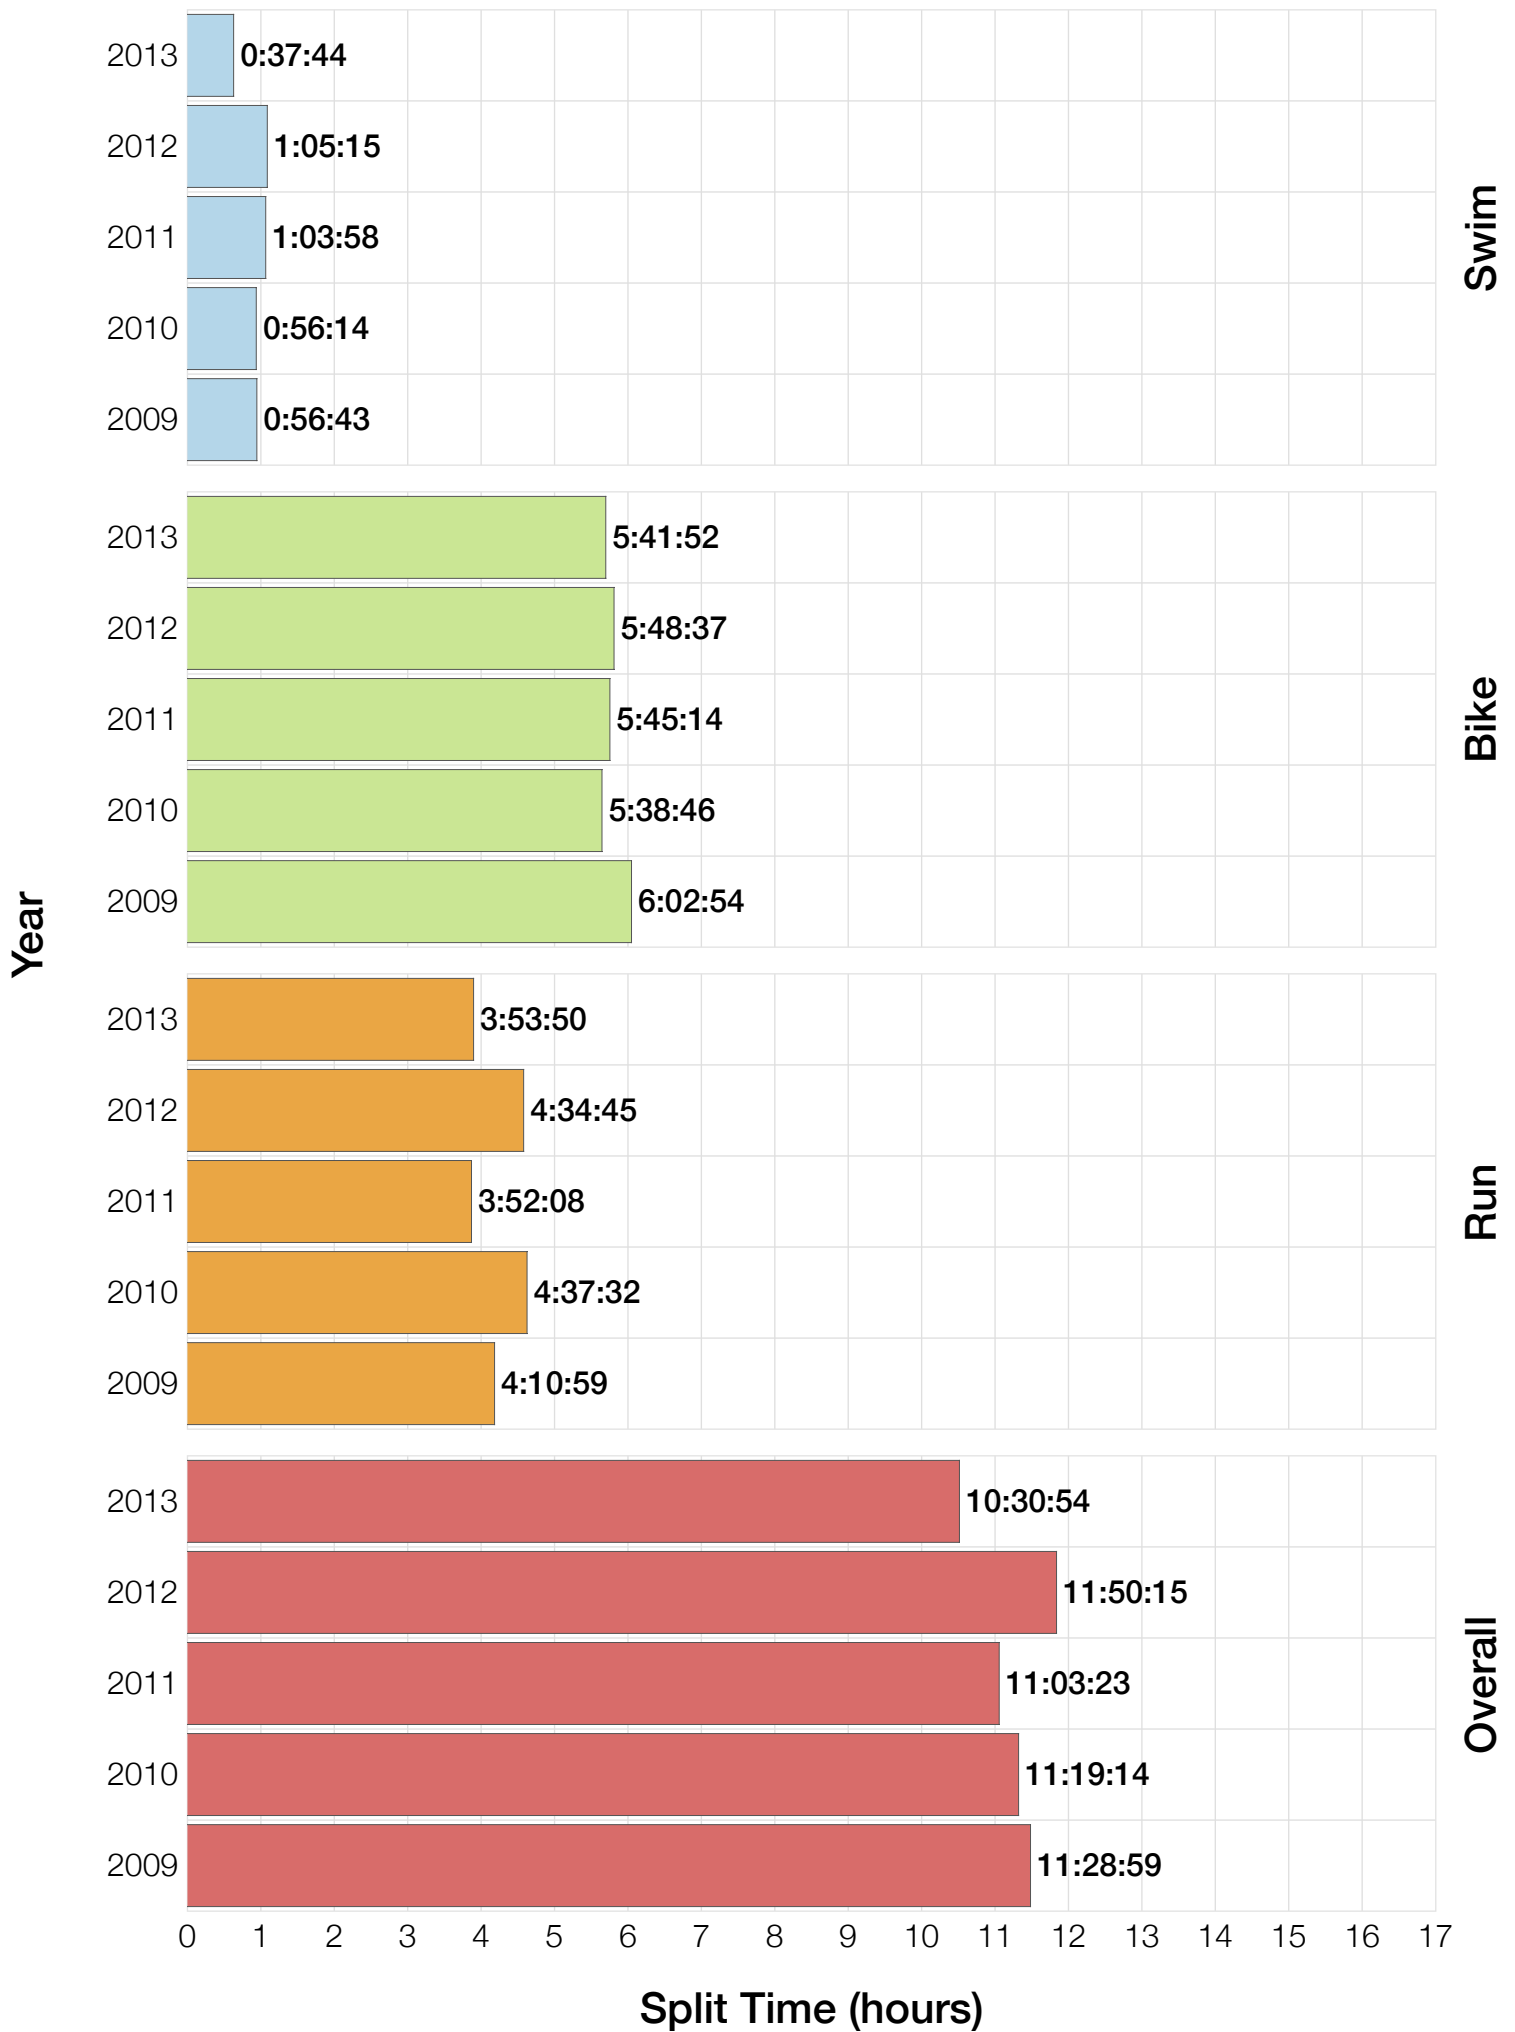

Ironman Cozumel F18-24 Stats

F18-24 Summary Statistics

Year	Finishers	F18-24 Finishers	Male Winner's Time	Female Winner's Time	F18-24 Winner's Time
2009	1319	5	8:18:40	9:06:58	11:28:59
2010	1636	6	8:12:20	9:07:08	11:19:14
2011	1753	6	8:23:52	9:14:08	11:03:23
2012	1787	8	8:15:07	9:15:38	11:50:15
2013	1851	9	7:55:23	8:52:28	10:30:54
Average	1669	7	8:13:04	9:07:16	11:14:33

F18-24 Swim

F18-24 Bike

F18-24 Run

F18-24 Overall

F18-24 Fastest Splits

F18-24 Median Splits

F18-24 Slowest Splits

F18-24 Top 30 Finishing Splits

Estimated Kona Slot Average Finishing Time Finishing Time

F18-24 Top 10 and Kona Times and Splits

Summary Statistics

Position	Swim Time	Bike Time	Run Time	Overall Time
Average Male Winner	0:48:50	4:42:16	2:52:49	8:13:04
Average Female Winner	0:49:43	4:58:01	3:13:04	9:07:16
Average 1st Age Grouper	1:00:33	5:49:56	4:16:01	11:14:33
Average 2nd Age Grouper	1:00:48	6:13:12	4:44:22	12:05:59
Average 3rd Age Grouper	1:07:58	6:42:33	5:23:39	13:26:09
Average 4th Age Grouper	1:05:44	6:55:39	5:34:09	13:47:02
Average 5th Age Grouper	1:22:01	7:06:31	5:32:27	14:36:43
Average 6th Age Grouper	1:13:24	7:36:03	5:50:04	15:06:14
Average 7th Age Grouper	1:11:37	7:41:32	5:58:49	15:15:14
Average 8th Age Grouper	1:26:46	7:40:08	5:55:41	15:21:49
Average 9th Age Grouper	0:47:03	7:07:25	6:43:51	14:54:19
Kona Qualifier Average	1:00:33	5:49:56	4:16:01	11:14:33
Top 10 Age Grouper Average	1:08:46	6:48:26	5:19:49	13:36:03