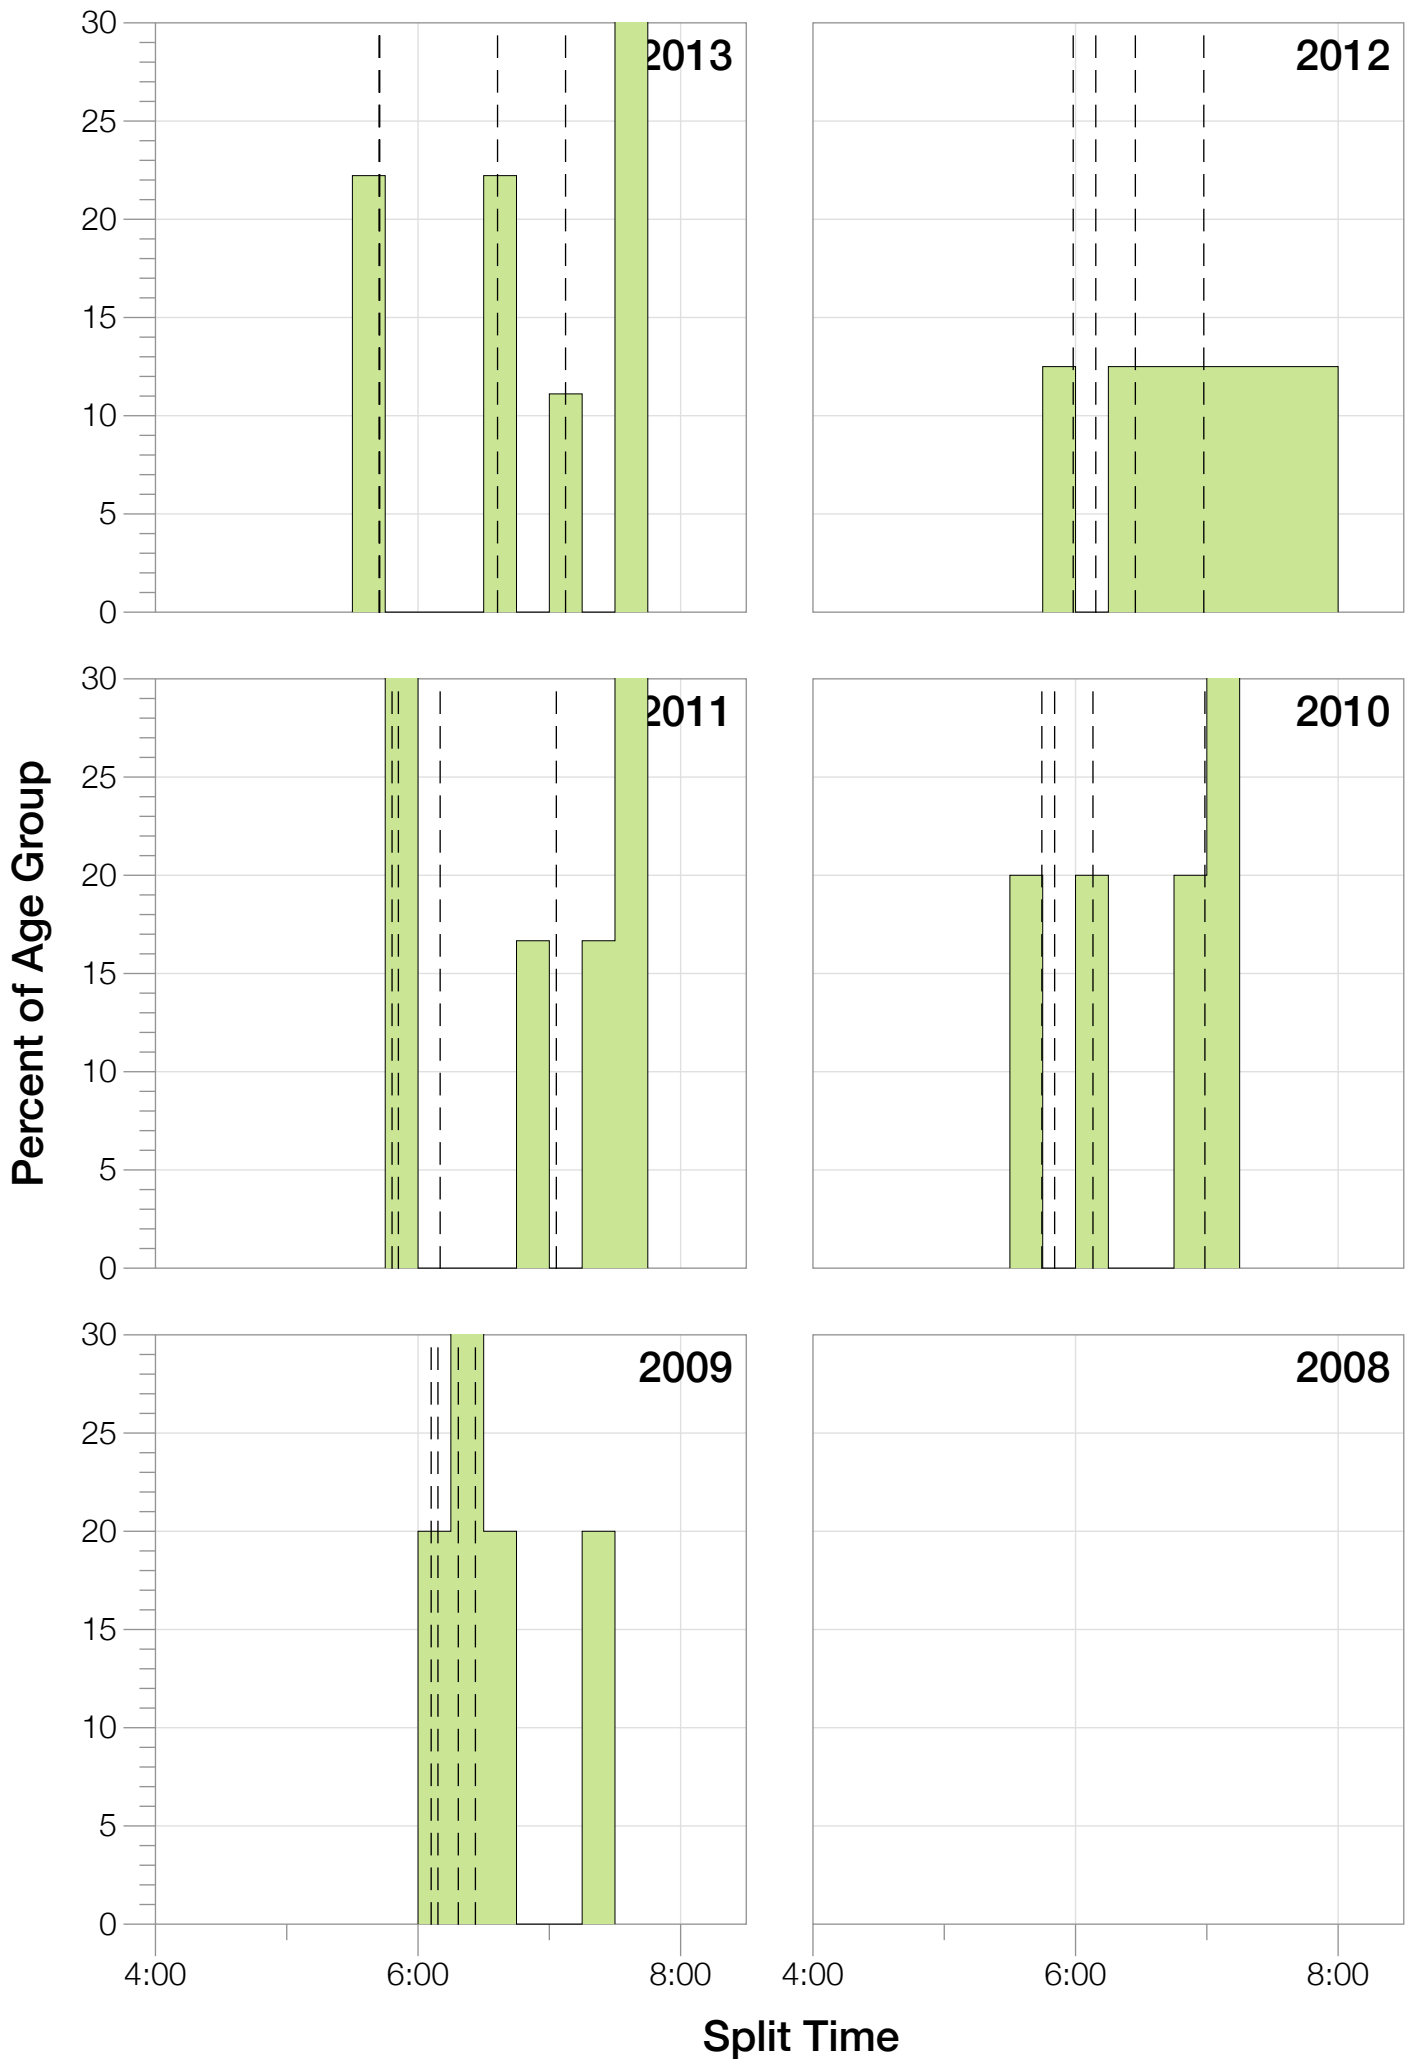

Ironman Cozumel F18-24 Stats

F18-24 Summary Statistics

Year	Finishers	F18-24 Finishers	Male Winner's Time	Female Winner's Time	F18-24 Winner's Time
2009	1319	5	8:18:40	9:06:58	11:28:59
2010	1636	6	8:12:20	9:07:08	11:19:14
2011	1753	6	8:23:52	9:14:08	11:03:23
2012	1787	8	8:15:07	9:15:38	11:50:15
2013	1851	9	7:55:23	8:52:28	10:30:54
Average	1669	7	8:13:04	9:07:16	11:14:33

F18-24 Swim

F18-24 Bike

F18-24 Run

F18-24 Overall

F18-24 Fastest Splits

F18-24 Median Splits

F18-24 Slowest Splits

F18-24 Top 30 Finishing Splits

Estimated Kona Slot Average Finishing Time Finishing Time

F18-24 Top 10 and Kona Times and Splits

Summary Statistics

Position	Swim Time	Bike Time	Run Time	Overall Time
Average Male Winner	0:48:50	4:42:16	2:52:49	8:13:04
Average Female Winner	0:49:43	4:58:01	3:13:04	9:07:16
Average 1st Age Grouper	1:00:33	5:49:56	4:16:01	11:14:33
Average 2nd Age Grouper	1:00:48	6:13:12	4:44:22	12:05:59
Average 3rd Age Grouper	1:07:58	6:42:33	5:23:39	13:26:09
Average 4th Age Grouper	1:05:44	6:55:39	5:34:09	13:47:02
Average 5th Age Grouper	1:22:01	7:06:31	5:32:27	14:36:43
Average 6th Age Grouper	1:13:24	7:36:03	5:50:04	15:06:14
Average 7th Age Grouper	1:11:37	7:41:32	5:58:49	15:15:14
Average 8th Age Grouper	1:26:46	7:40:08	5:55:41	15:21:49
Average 9th Age Grouper	0:47:03	7:07:25	6:43:51	14:54:19
Kona Qualifier Average	1:00:33	5:49:56	4:16:01	11:14:33
Top 10 Age Grouper Average	1:08:46	6:48:26	5:19:49	13:36:03