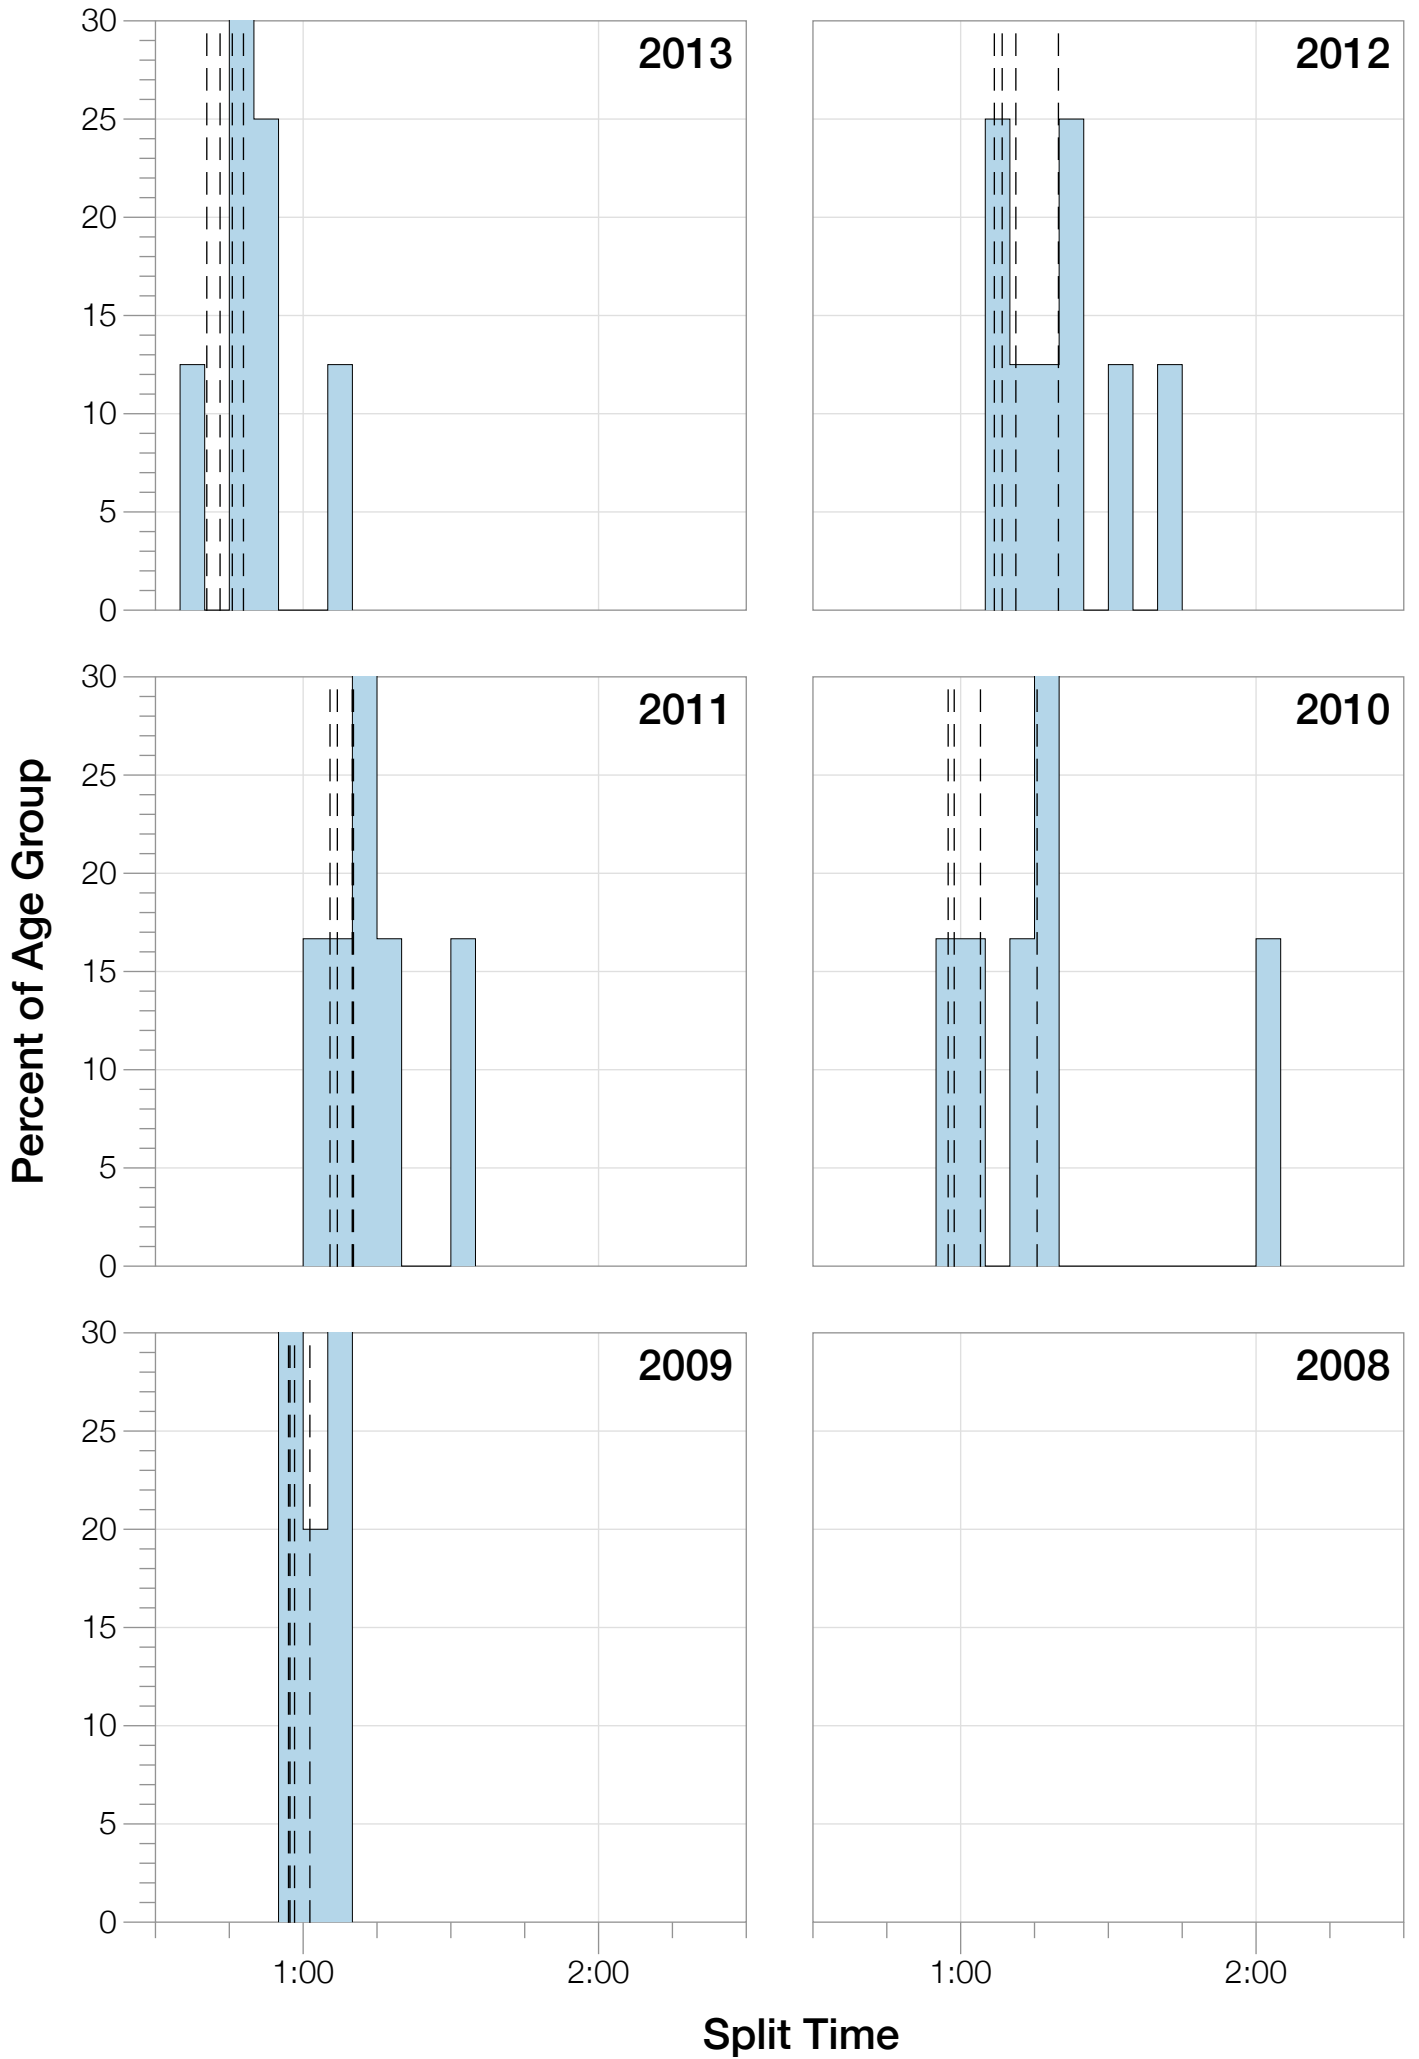

Ironman Cozumel F18-24 Stats

F18-24 Summary Statistics

Year	Finishers	F18-24 Finishers	Male Winner's Time	Female Winner's Time	F18-24 Winner's Time
2009	1319	5	8:18:40	9:06:58	11:28:59
2010	1636	6	8:12:20	9:07:08	11:19:14
2011	1753	6	8:23:52	9:14:08	11:03:23
2012	1787	8	8:15:07	9:15:38	11:50:15
2013	1851	9	7:55:23	8:52:28	10:30:54
Average	1669	7	8:13:04	9:07:16	11:14:33

F18-24 Swim

F18-24 Bike

F18-24 Run

F18-24 Overall

F18-24 Fastest Splits

F18-24 Median Splits

F18-24 Slowest Splits

F18-24 Top 30 Finishing Splits

Estimated Kona Slot Average Finishing Time Finishing Time

F18-24 Top 10 and Kona Times and Splits

Summary Statistics

Position	Swim Time	Bike Time	Run Time	Overall Time
Average Male Winner	0:48:50	4:42:16	2:52:49	8:13:04
Average Female Winner	0:49:43	4:58:01	3:13:04	9:07:16
Average 1st Age Grouper	1:00:33	5:49:56	4:16:01	11:14:33
Average 2nd Age Grouper	1:00:48	6:13:12	4:44:22	12:05:59
Average 3rd Age Grouper	1:07:58	6:42:33	5:23:39	13:26:09
Average 4th Age Grouper	1:05:44	6:55:39	5:34:09	13:47:02
Average 5th Age Grouper	1:22:01	7:06:31	5:32:27	14:36:43
Average 6th Age Grouper	1:13:24	7:36:03	5:50:04	15:06:14
Average 7th Age Grouper	1:11:37	7:41:32	5:58:49	15:15:14
Average 8th Age Grouper	1:26:46	7:40:08	5:55:41	15:21:49
Average 9th Age Grouper	0:47:03	7:07:25	6:43:51	14:54:19
Kona Qualifier Average	1:00:33	5:49:56	4:16:01	11:14:33
Top 10 Age Grouper Average	1:08:46	6:48:26	5:19:49	13:36:03