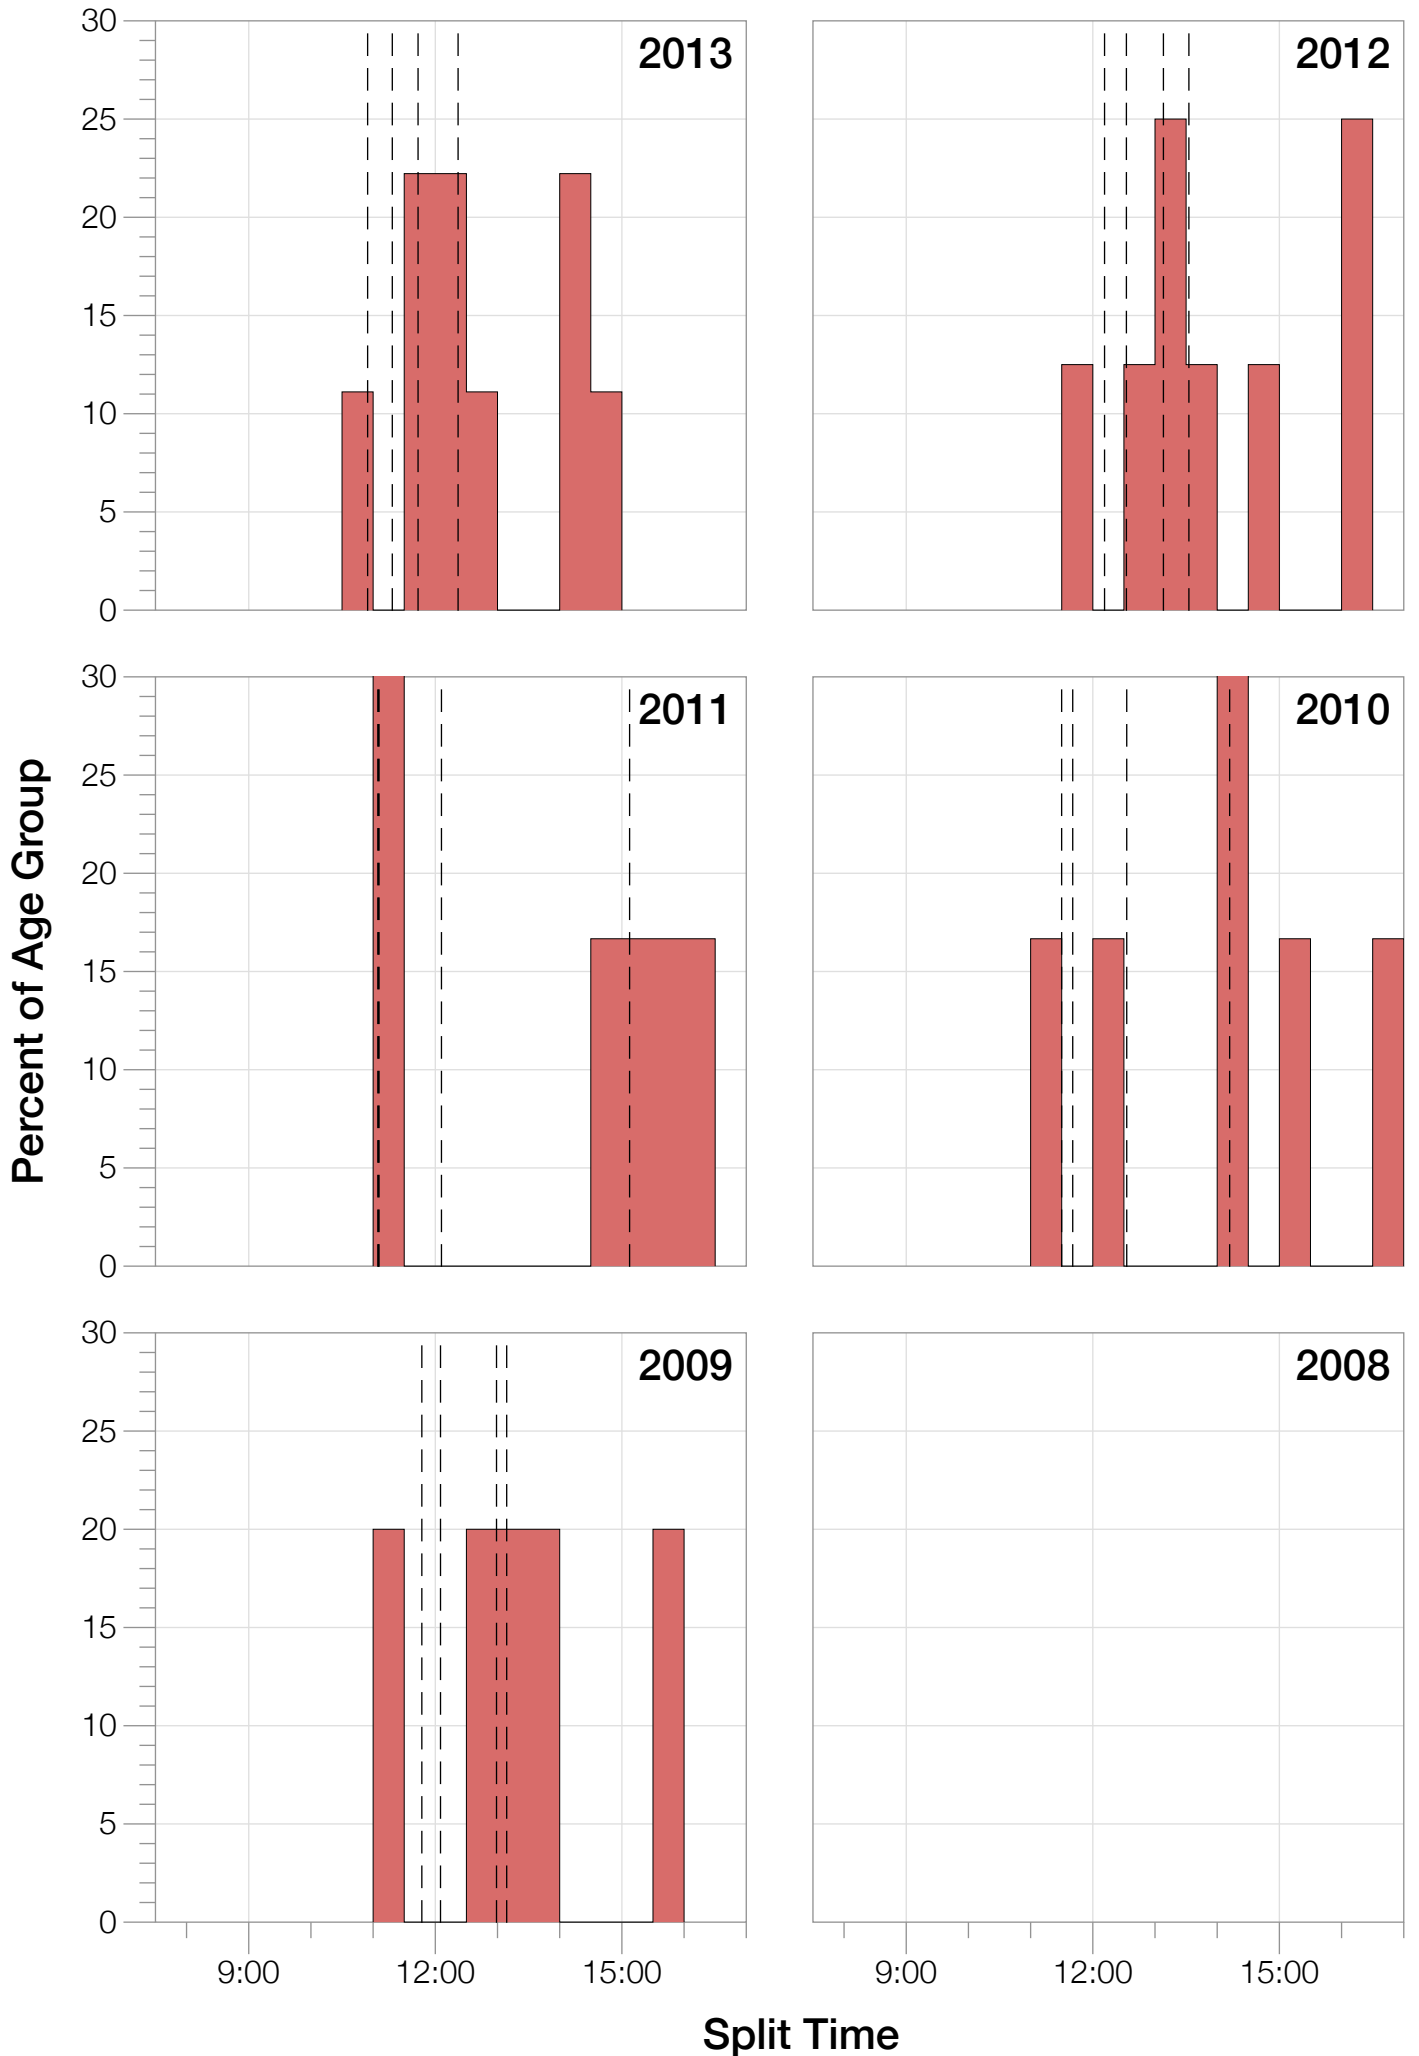

Ironman Cozumel F18-24 Stats

F18-24 Summary Statistics

Year	Finishers	F18-24 Finishers	Male Winner's Time	Female Winner's Time	F18-24 Winner's Time
2009	1319	5	8:18:40	9:06:58	11:28:59
2010	1636	6	8:12:20	9:07:08	11:19:14
2011	1753	6	8:23:52	9:14:08	11:03:23
2012	1787	8	8:15:07	9:15:38	11:50:15
2013	1851	9	7:55:23	8:52:28	10:30:54
Average	1669	7	8:13:04	9:07:16	11:14:33

F18-24 Swim

F18-24 Bike

F18-24 Run

F18-24 Overall

F18-24 Fastest Splits

F18-24 Median Splits

F18-24 Slowest Splits

F18-24 Top 30 Finishing Splits

Estimated Kona Slot Average Finishing Time Finishing Time

F18-24 Top 10 and Kona Times and Splits

Summary Statistics

Position	Swim Time	Bike Time	Run Time	Overall Time
Average Male Winner	0:48:50	4:42:16	2:52:49	8:13:04
Average Female Winner	0:49:43	4:58:01	3:13:04	9:07:16
Average 1st Age Grouper	1:00:33	5:49:56	4:16:01	11:14:33
Average 2nd Age Grouper	1:00:48	6:13:12	4:44:22	12:05:59
Average 3rd Age Grouper	1:07:58	6:42:33	5:23:39	13:26:09
Average 4th Age Grouper	1:05:44	6:55:39	5:34:09	13:47:02
Average 5th Age Grouper	1:22:01	7:06:31	5:32:27	14:36:43
Average 6th Age Grouper	1:13:24	7:36:03	5:50:04	15:06:14
Average 7th Age Grouper	1:11:37	7:41:32	5:58:49	15:15:14
Average 8th Age Grouper	1:26:46	7:40:08	5:55:41	15:21:49
Average 9th Age Grouper	0:47:03	7:07:25	6:43:51	14:54:19
Kona Qualifier Average	1:00:33	5:49:56	4:16:01	11:14:33
Top 10 Age Grouper Average	1:08:46	6:48:26	5:19:49	13:36:03