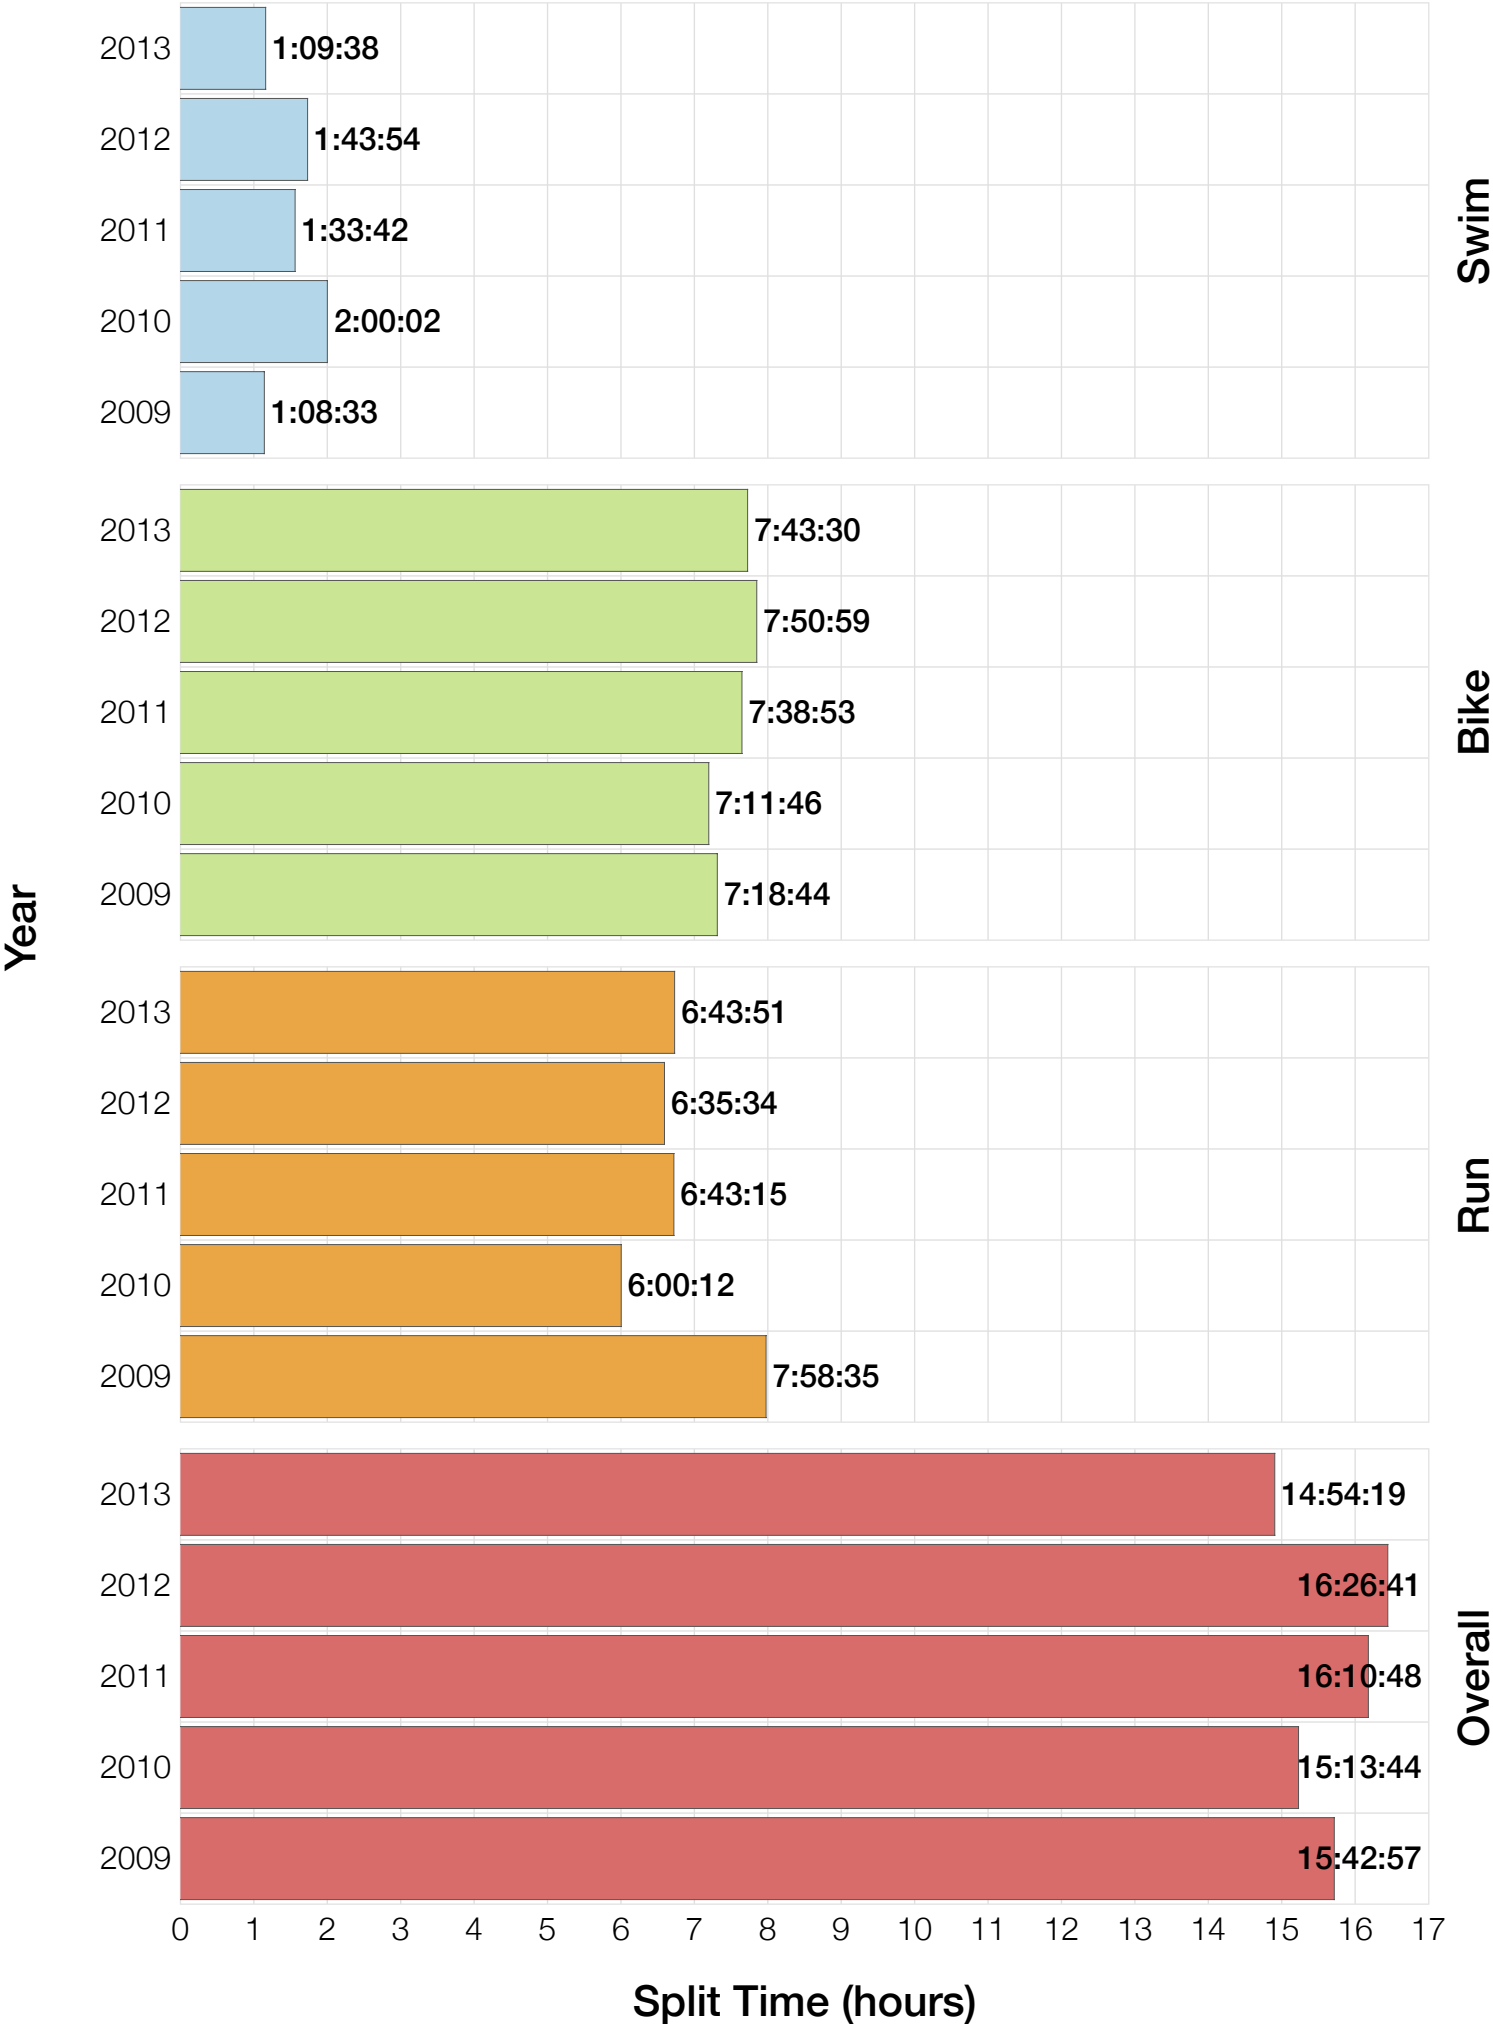

Ironman Cozumel F18-24 Stats

F18-24 Summary Statistics

Year	Finishers	F18-24 Finishers	Male Winner's Time	Female Winner's Time	F18-24 Winner's Time
2009	1319	5	8:18:40	9:06:58	11:28:59
2010	1636	6	8:12:20	9:07:08	11:19:14
2011	1753	6	8:23:52	9:14:08	11:03:23
2012	1787	8	8:15:07	9:15:38	11:50:15
2013	1851	9	7:55:23	8:52:28	10:30:54
Average	1669	7	8:13:04	9:07:16	11:14:33

F18-24 Swim

F18-24 Bike

F18-24 Run

F18-24 Overall

F18-24 Fastest Splits

F18-24 Median Splits

F18-24 Slowest Splits

F18-24 Top 30 Finishing Splits

Estimated Kona Slot Average Finishing Time Finishing Time

F18-24 Top 10 and Kona Times and Splits

Summary Statistics

Position	Swim Time	Bike Time	Run Time	Overall Time
Average Male Winner	0:48:50	4:42:16	2:52:49	8:13:04
Average Female Winner	0:49:43	4:58:01	3:13:04	9:07:16
Average 1st Age Grouper	1:00:33	5:49:56	4:16:01	11:14:33
Average 2nd Age Grouper	1:00:48	6:13:12	4:44:22	12:05:59
Average 3rd Age Grouper	1:07:58	6:42:33	5:23:39	13:26:09
Average 4th Age Grouper	1:05:44	6:55:39	5:34:09	13:47:02
Average 5th Age Grouper	1:22:01	7:06:31	5:32:27	14:36:43
Average 6th Age Grouper	1:13:24	7:36:03	5:50:04	15:06:14
Average 7th Age Grouper	1:11:37	7:41:32	5:58:49	15:15:14
Average 8th Age Grouper	1:26:46	7:40:08	5:55:41	15:21:49
Average 9th Age Grouper	0:47:03	7:07:25	6:43:51	14:54:19
Kona Qualifier Average	1:00:33	5:49:56	4:16:01	11:14:33
Top 10 Age Grouper Average	1:08:46	6:48:26	5:19:49	13:36:03