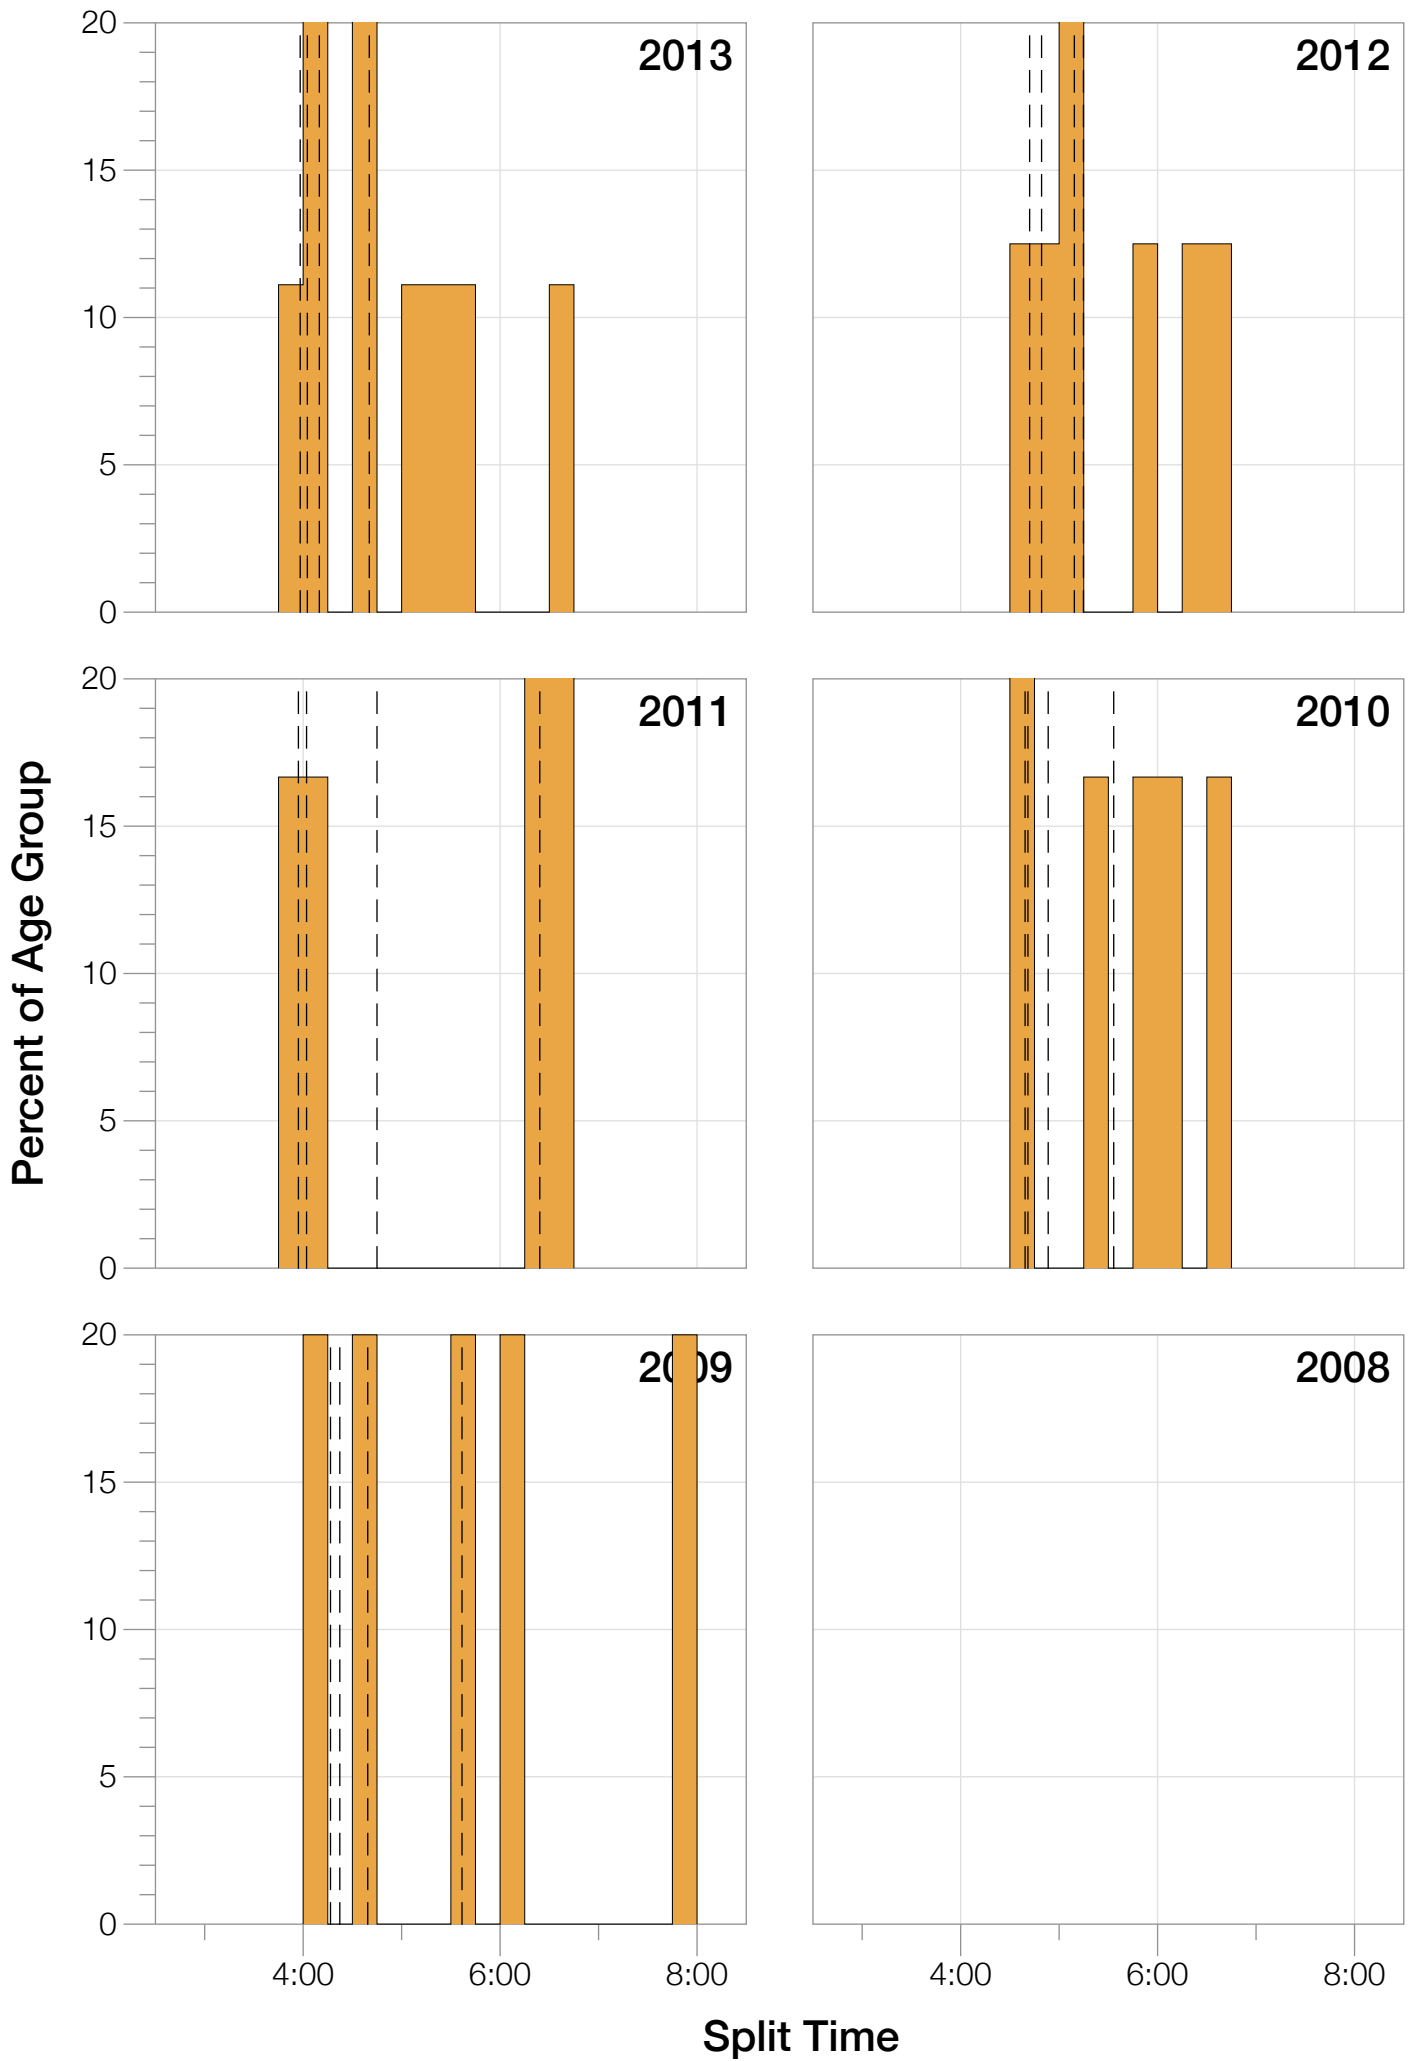

Ironman Cozumel F18-24 Stats

F18-24 Summary Statistics

Year	Finishers	F18-24 Finishers	Male Winner's Time	Female Winner's Time	F18-24 Winner's Time
2009	1319	5	8:18:40	9:06:58	11:28:59
2010	1636	6	8:12:20	9:07:08	11:19:14
2011	1753	6	8:23:52	9:14:08	11:03:23
2012	1787	8	8:15:07	9:15:38	11:50:15
2013	1851	9	7:55:23	8:52:28	10:30:54
Average	1669	7	8:13:04	9:07:16	11:14:33

F18-24 Swim

F18-24 Bike

F18-24 Run

F18-24 Overall

F18-24 Fastest Splits

F18-24 Median Splits

F18-24 Slowest Splits

F18-24 Top 30 Finishing Splits

Estimated Kona Slot Average Finishing Time Finishing Time

F18-24 Top 10 and Kona Times and Splits

Summary Statistics

Position	Swim Time	Bike Time	Run Time	Overall Time
Average Male Winner	0:48:50	4:42:16	2:52:49	8:13:04
Average Female Winner	0:49:43	4:58:01	3:13:04	9:07:16
Average 1st Age Grouper	1:00:33	5:49:56	4:16:01	11:14:33
Average 2nd Age Grouper	1:00:48	6:13:12	4:44:22	12:05:59
Average 3rd Age Grouper	1:07:58	6:42:33	5:23:39	13:26:09
Average 4th Age Grouper	1:05:44	6:55:39	5:34:09	13:47:02
Average 5th Age Grouper	1:22:01	7:06:31	5:32:27	14:36:43
Average 6th Age Grouper	1:13:24	7:36:03	5:50:04	15:06:14
Average 7th Age Grouper	1:11:37	7:41:32	5:58:49	15:15:14
Average 8th Age Grouper	1:26:46	7:40:08	5:55:41	15:21:49
Average 9th Age Grouper	0:47:03	7:07:25	6:43:51	14:54:19
Kona Qualifier Average	1:00:33	5:49:56	4:16:01	11:14:33
Top 10 Age Grouper Average	1:08:46	6:48:26	5:19:49	13:36:03