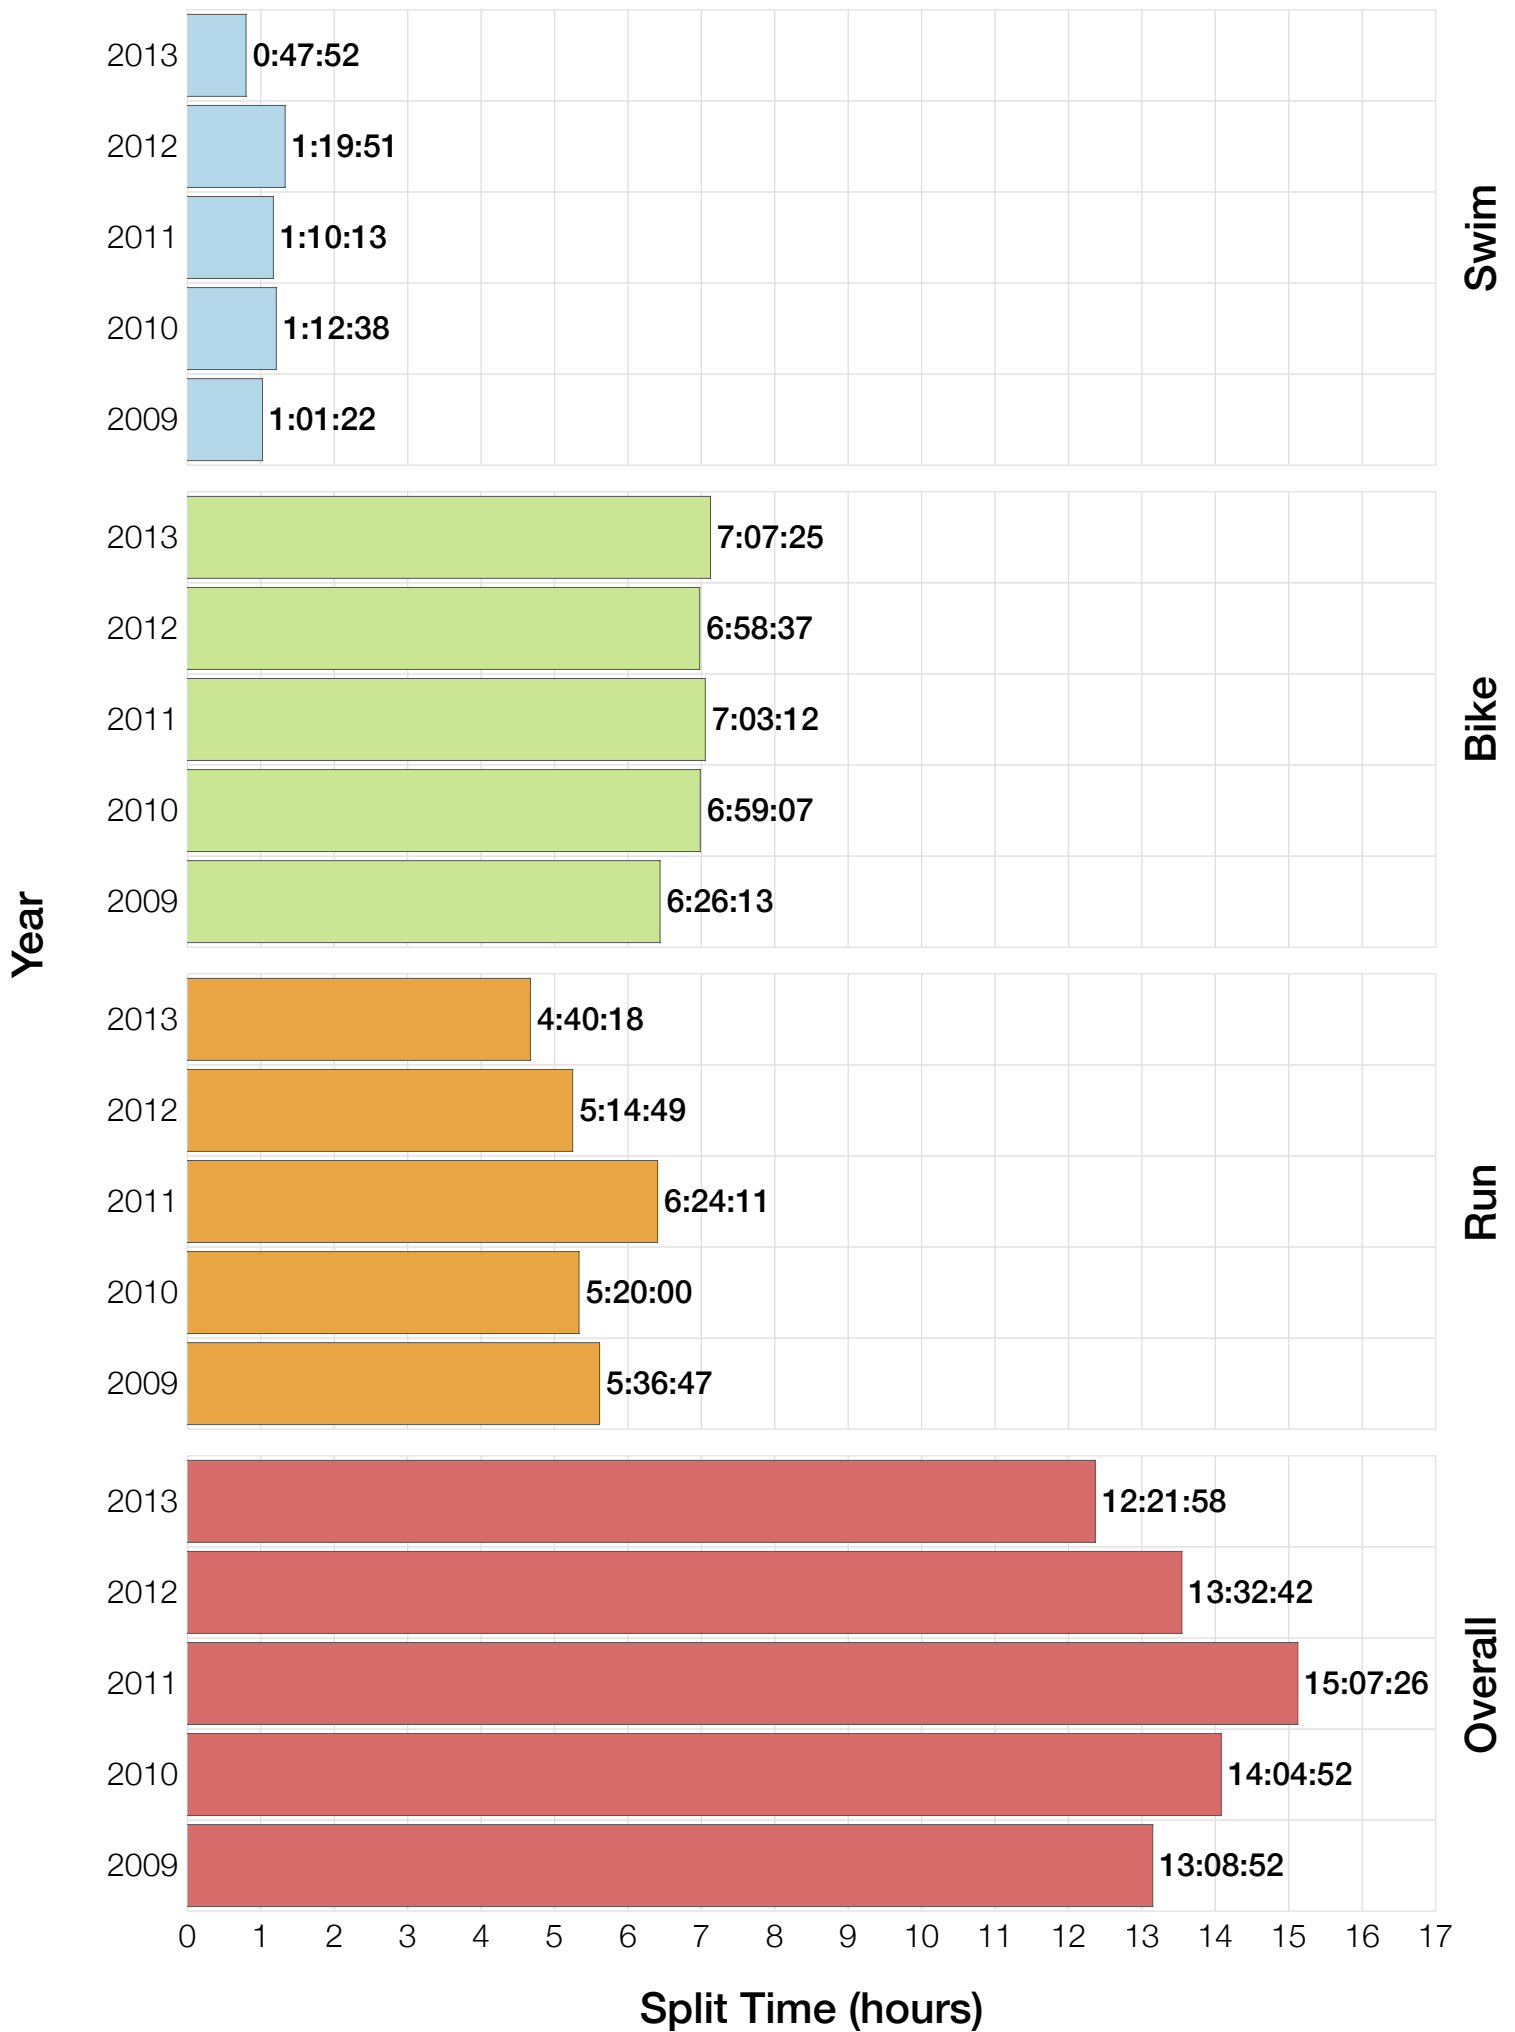

Ironman Cozumel F18-24 Stats

F18-24 Summary Statistics

Year	Finishers	F18-24 Finishers	Male Winner's Time	Female Winner's Time	F18-24 Winner's Time
2009	1319	5	8:18:40	9:06:58	11:28:59
2010	1636	6	8:12:20	9:07:08	11:19:14
2011	1753	6	8:23:52	9:14:08	11:03:23
2012	1787	8	8:15:07	9:15:38	11:50:15
2013	1851	9	7:55:23	8:52:28	10:30:54
Average	1669	7	8:13:04	9:07:16	11:14:33

F18-24 Swim

F18-24 Bike

F18-24 Run

F18-24 Overall

F18-24 Fastest Splits

F18-24 Median Splits

F18-24 Slowest Splits

F18-24 Top 30 Finishing Splits

Estimated Kona Slot Average Finishing Time Finishing Time

F18-24 Top 10 and Kona Times and Splits

Summary Statistics

Position	Swim Time	Bike Time	Run Time	Overall Time
Average Male Winner	0:48:50	4:42:16	2:52:49	8:13:04
Average Female Winner	0:49:43	4:58:01	3:13:04	9:07:16
Average 1st Age Grouper	1:00:33	5:49:56	4:16:01	11:14:33
Average 2nd Age Grouper	1:00:48	6:13:12	4:44:22	12:05:59
Average 3rd Age Grouper	1:07:58	6:42:33	5:23:39	13:26:09
Average 4th Age Grouper	1:05:44	6:55:39	5:34:09	13:47:02
Average 5th Age Grouper	1:22:01	7:06:31	5:32:27	14:36:43
Average 6th Age Grouper	1:13:24	7:36:03	5:50:04	15:06:14
Average 7th Age Grouper	1:11:37	7:41:32	5:58:49	15:15:14
Average 8th Age Grouper	1:26:46	7:40:08	5:55:41	15:21:49
Average 9th Age Grouper	0:47:03	7:07:25	6:43:51	14:54:19
Kona Qualifier Average	1:00:33	5:49:56	4:16:01	11:14:33
Top 10 Age Grouper Average	1:08:46	6:48:26	5:19:49	13:36:03