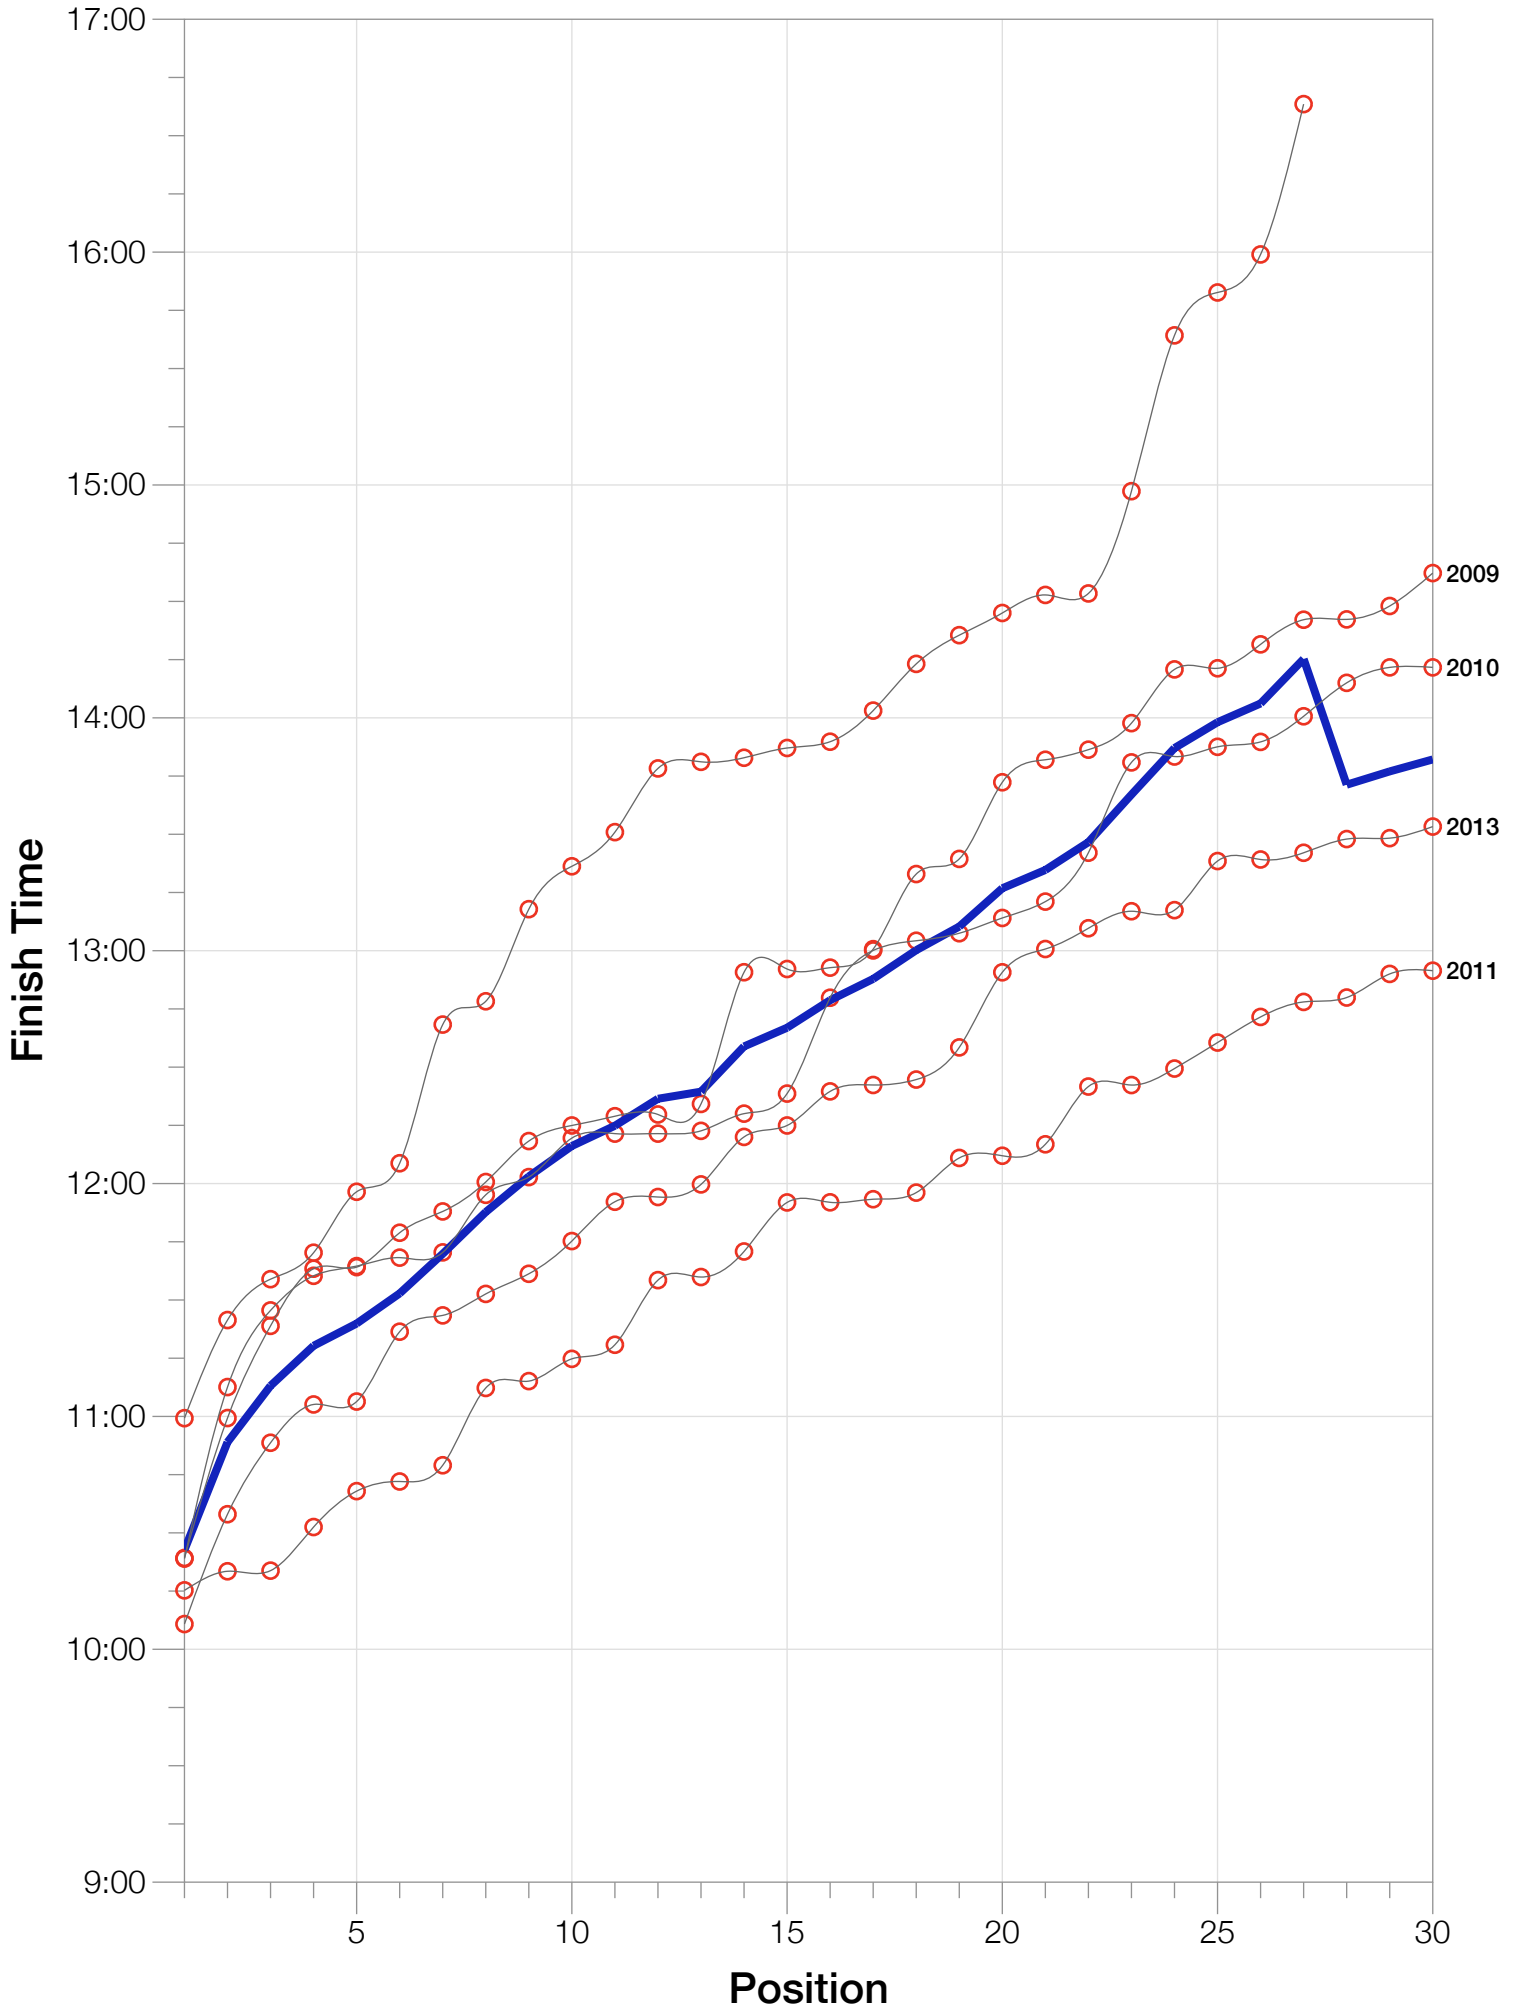

Ironman Cozumel F25-29 Stats

F25-29 Summary Statistics

Year	Finishers	F25-29 Finishers	Male Winner's Time	Female Winner's Time	F25-29 Winner's Time
2009	1319	43	8:18:40	9:06:58	10:23:32
2010	1636	42	8:12:20	9:07:08	10:23:22
2011	1753	49	8:23:52	9:14:08	10:15:11
2012	1787	27	8:15:07	9:15:38	10:59:33
2013	1851	41	7:55:23	8:52:28	10:06:30
Average	1669	40	8:13:04	9:07:16	10:25:37

F25-29 Swim

F25-29 Bike

F25-29 Run

F25-29 Overall

F25-29 Fastest Splits

F25-29 Median Splits

F25-29 Slowest Splits

F25-29 Top 30 Finishing Splits

Estimated Kona Slot Average Finishing Time Finishing Time

F25-29 Top 10 and Kona Times and Splits

Summary Statistics

Position	Swim Time	Bike Time	Run Time	Overall Time
Average Male Winner	0:48:50	4:42:16	2:52:49	8:13:04
Average Female Winner	0:49:43	4:58:01	3:13:04	9:07:16
Average 1st Age Grouper	0:59:21	5:31:21	3:49:33	10:25:37
Average 2nd Age Grouper	1:01:28	5:45:29	3:59:31	10:53:22
Average 3rd Age Grouper	1:03:06	5:44:35	4:11:19	11:07:54
Average 4th Age Grouper	1:00:48	5:58:57	4:10:30	11:18:12
Average 5th Age Grouper	1:06:25	5:51:32	4:18:37	11:23:56
Average 6th Age Grouper	1:08:39	6:13:59	4:11:54	11:31:42
Average 7th Age Grouper	0:57:41	6:07:22	4:27:16	11:41:54
Average 8th Age Grouper	1:02:50	6:05:42	4:34:12	11:52:40
Average 9th Age Grouper	1:09:03	6:14:17	4:28:16	12:01:50
Average 10th Age Grouper	1:05:43	6:18:19	4:37:16	12:09:41
Kona Qualifier Average	0:59:21	5:31:21	3:49:33	10:25:37
Top 10 Age Grouper Average	1:03:30	5:59:09	4:16:50	11:26:41