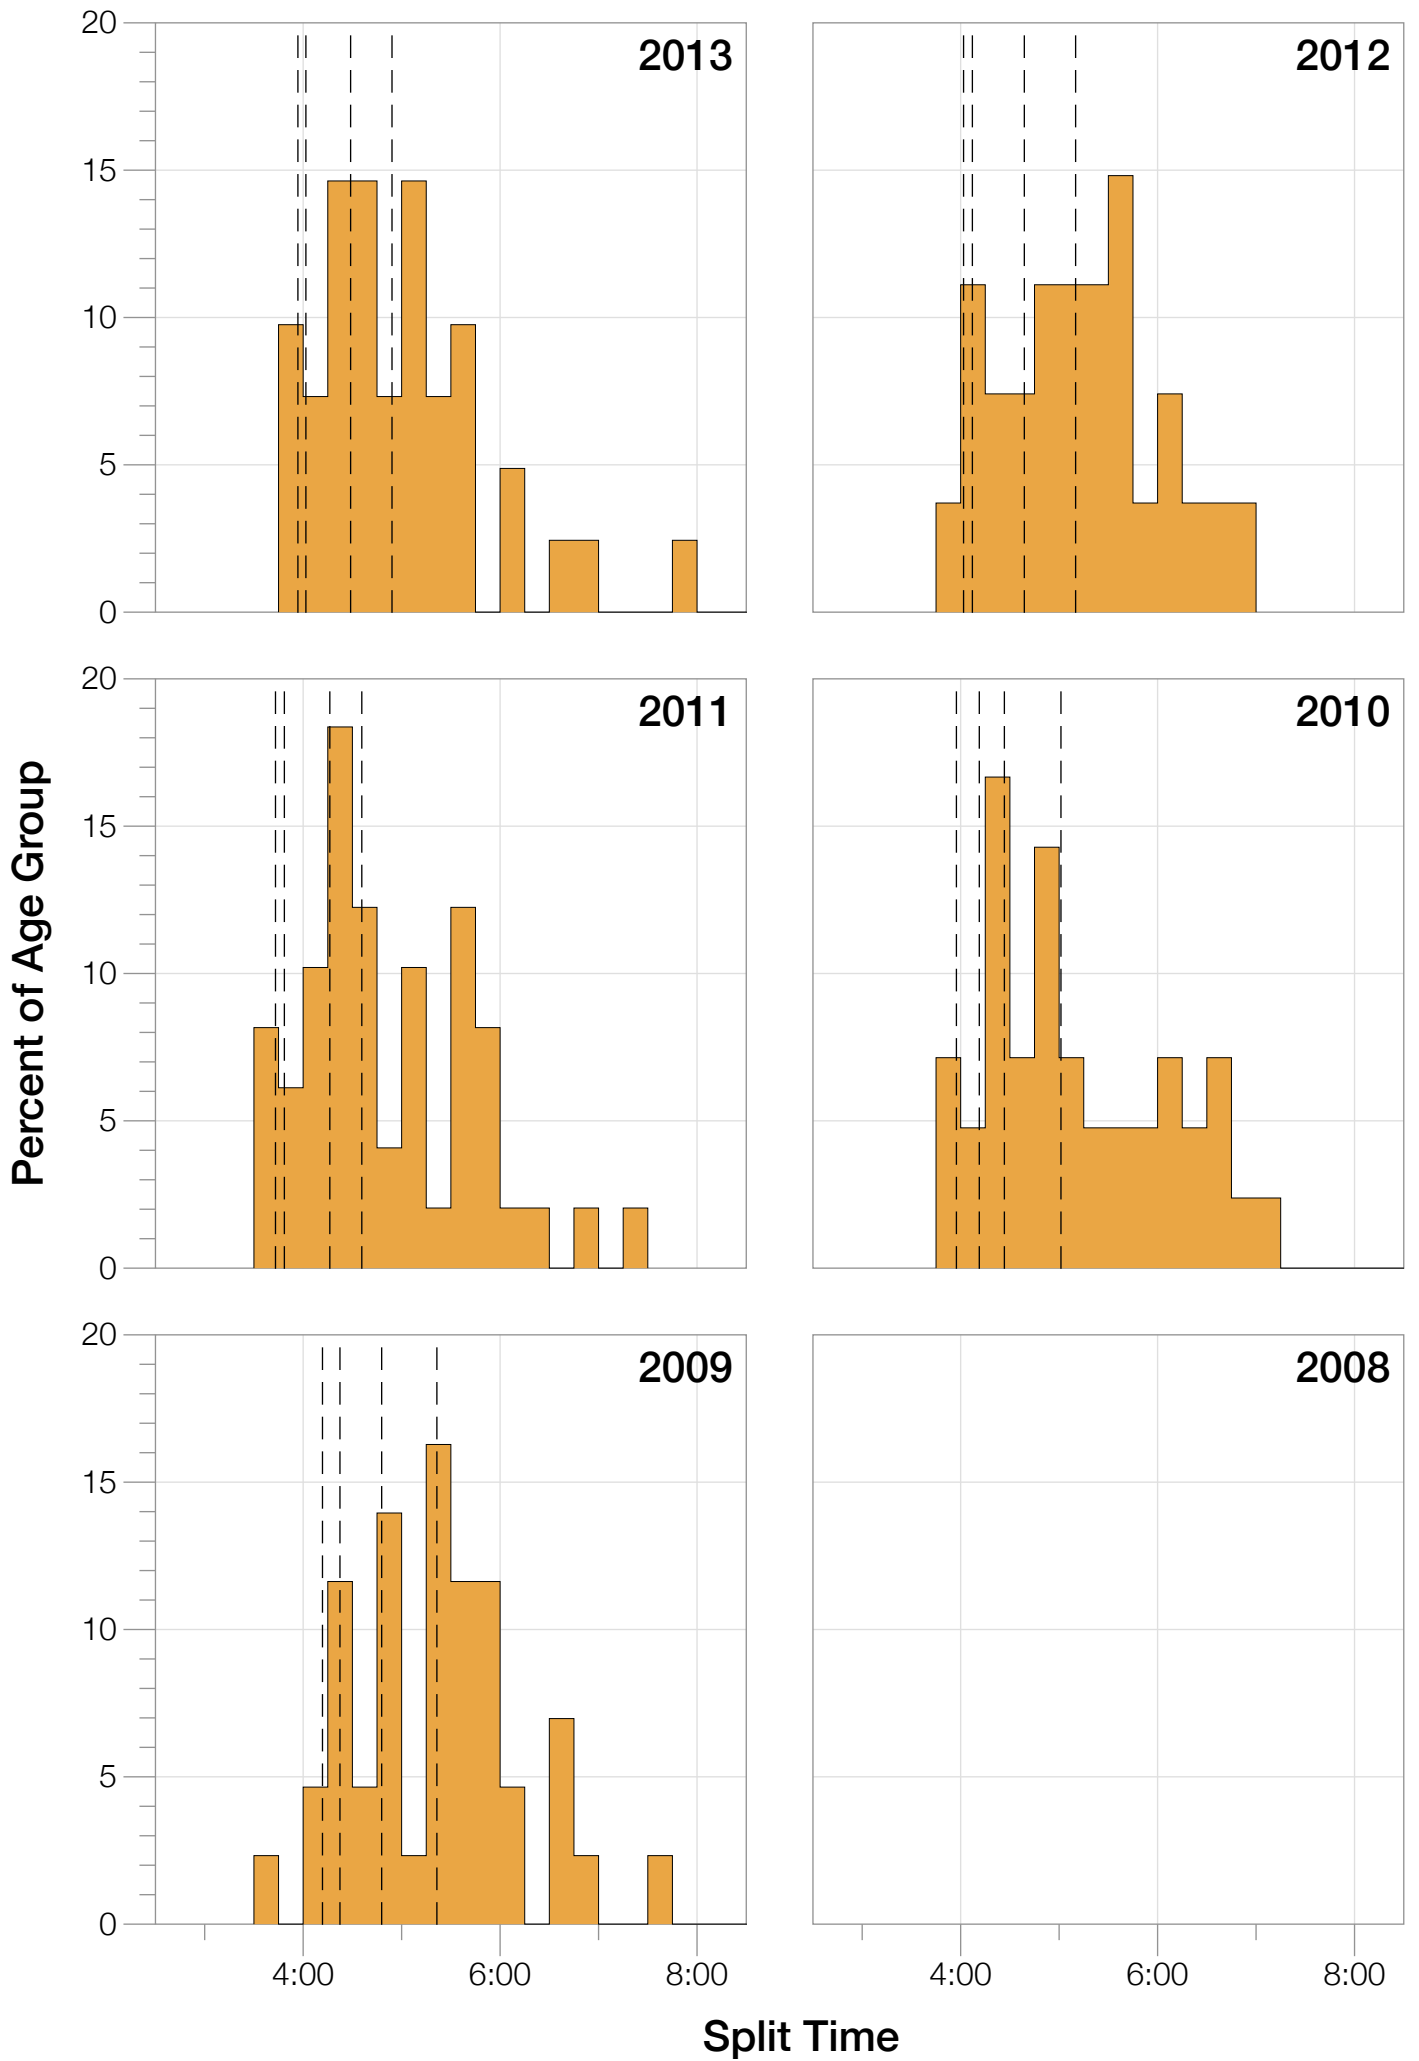

Ironman Cozumel F25-29 Stats

F25-29 Summary Statistics

Year	Finishers	F25-29 Finishers	Male Winner's Time	Female Winner's Time	F25-29 Winner's Time
2009	1319	43	8:18:40	9:06:58	10:23:32
2010	1636	42	8:12:20	9:07:08	10:23:22
2011	1753	49	8:23:52	9:14:08	10:15:11
2012	1787	27	8:15:07	9:15:38	10:59:33
2013	1851	41	7:55:23	8:52:28	10:06:30
Average	1669	40	8:13:04	9:07:16	10:25:37

F25-29 Swim

F25-29 Bike

F25-29 Run

F25-29 Overall

F25-29 Fastest Splits

F25-29 Median Splits

F25-29 Slowest Splits

F25-29 Top 30 Finishing Splits

Estimated Kona Slot Average Finishing Time Finishing Time

F25-29 Top 10 and Kona Times and Splits

Summary Statistics

Position	Swim Time	Bike Time	Run Time	Overall Time
Average Male Winner	0:48:50	4:42:16	2:52:49	8:13:04
Average Female Winner	0:49:43	4:58:01	3:13:04	9:07:16
Average 1st Age Grouper	0:59:21	5:31:21	3:49:33	10:25:37
Average 2nd Age Grouper	1:01:28	5:45:29	3:59:31	10:53:22
Average 3rd Age Grouper	1:03:06	5:44:35	4:11:19	11:07:54
Average 4th Age Grouper	1:00:48	5:58:57	4:10:30	11:18:12
Average 5th Age Grouper	1:06:25	5:51:32	4:18:37	11:23:56
Average 6th Age Grouper	1:08:39	6:13:59	4:11:54	11:31:42
Average 7th Age Grouper	0:57:41	6:07:22	4:27:16	11:41:54
Average 8th Age Grouper	1:02:50	6:05:42	4:34:12	11:52:40
Average 9th Age Grouper	1:09:03	6:14:17	4:28:16	12:01:50
Average 10th Age Grouper	1:05:43	6:18:19	4:37:16	12:09:41
Kona Qualifier Average	0:59:21	5:31:21	3:49:33	10:25:37
Top 10 Age Grouper Average	1:03:30	5:59:09	4:16:50	11:26:41