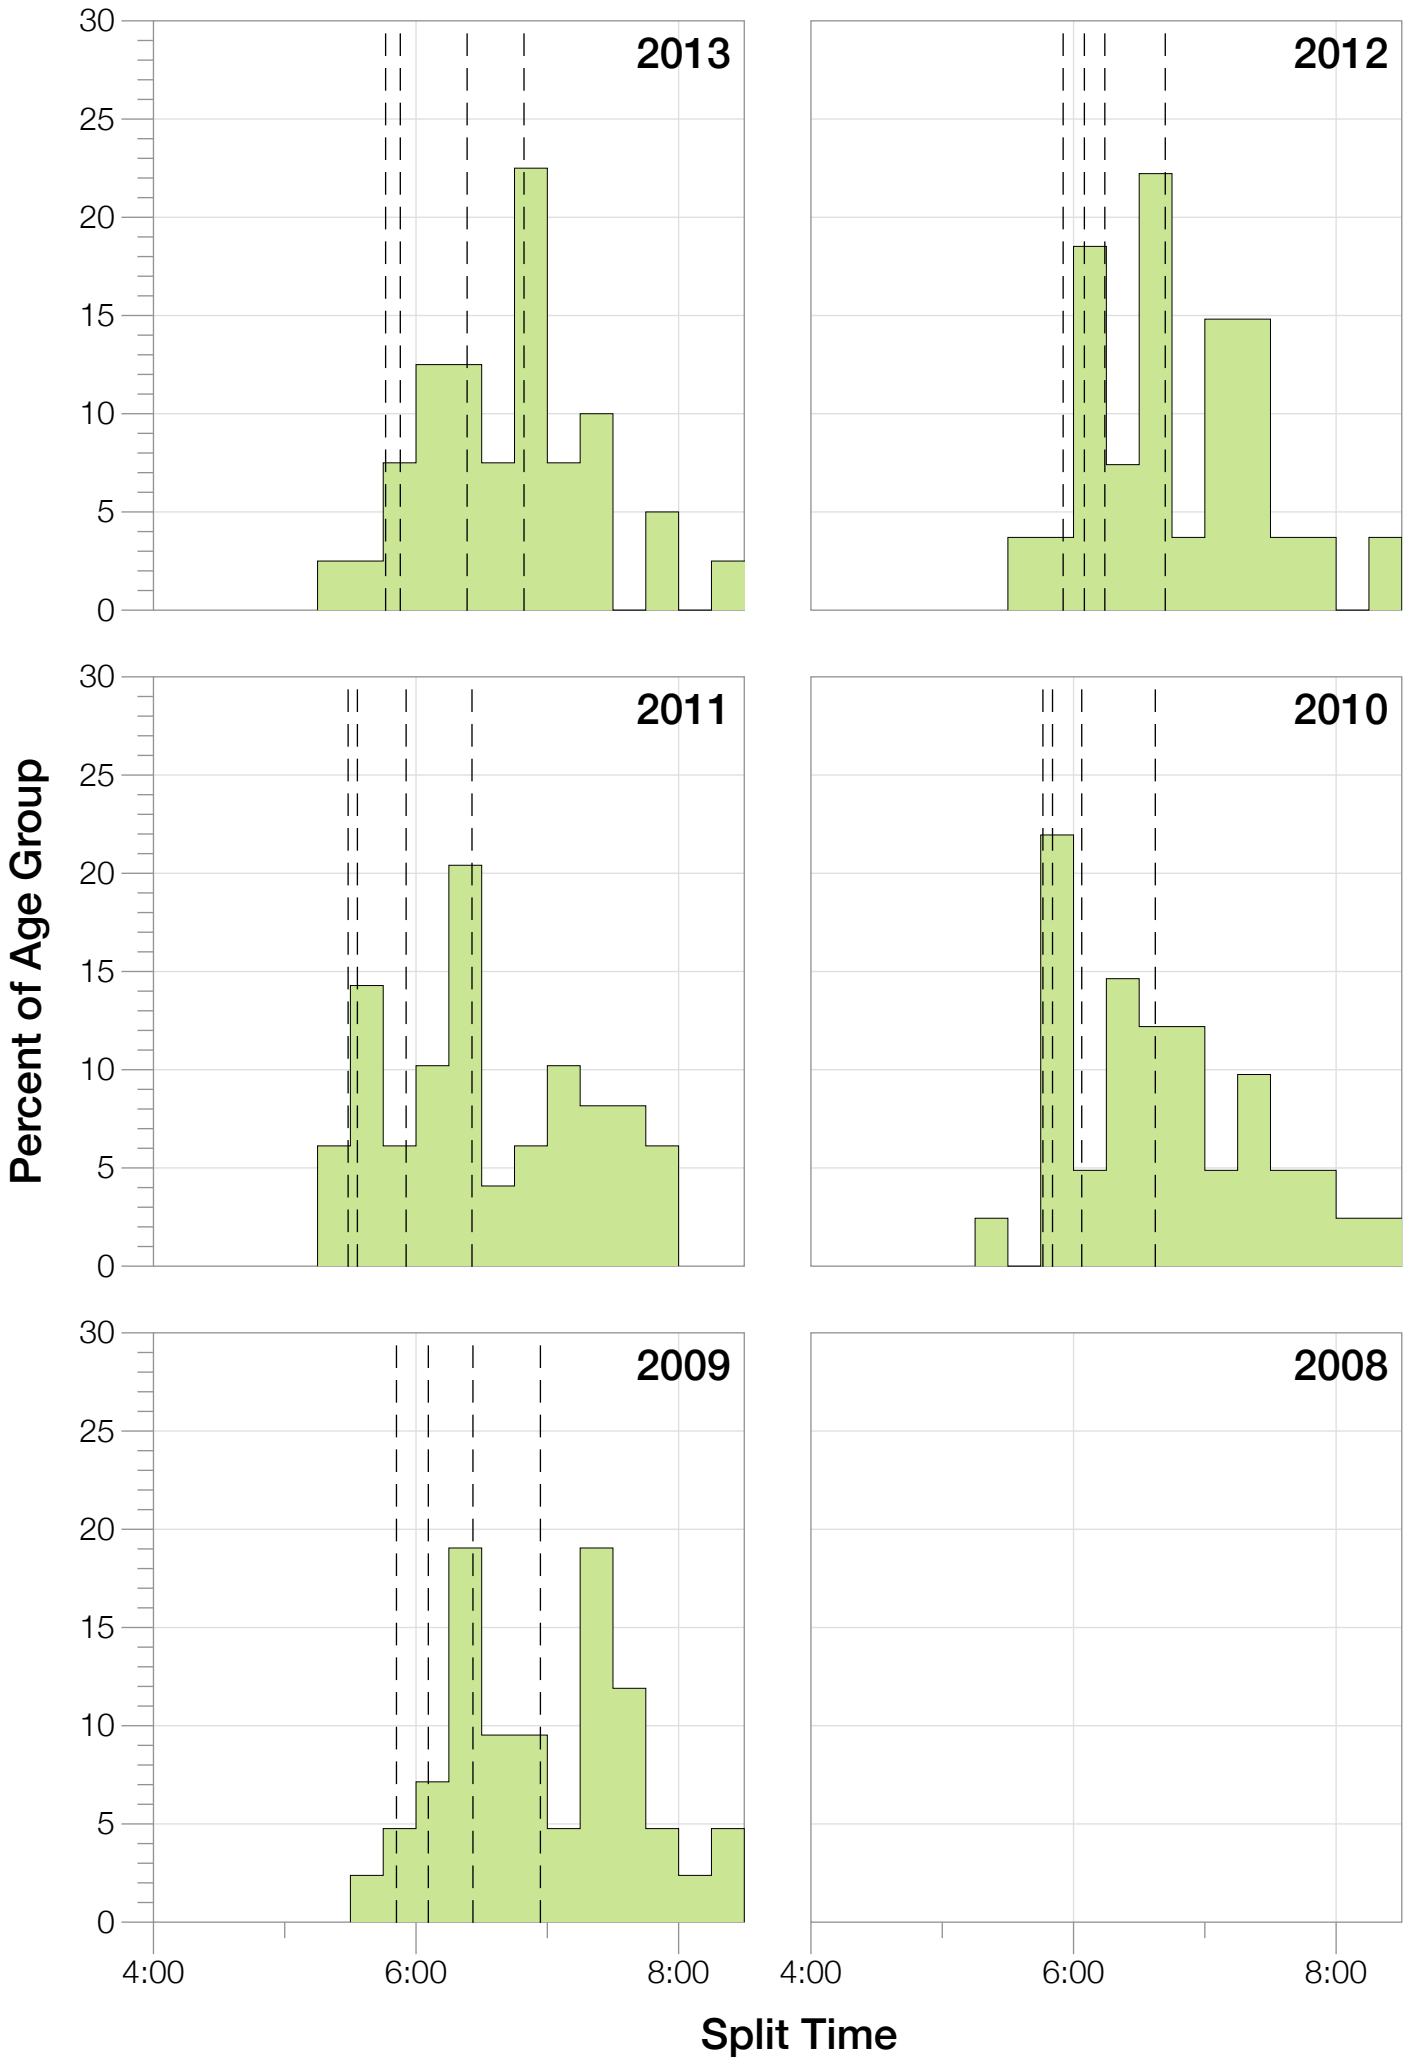

Ironman Cozumel F25-29 Stats

F25-29 Summary Statistics

Year	Finishers	F25-29 Finishers	Male Winner's Time	Female Winner's Time	F25-29 Winner's Time
2009	1319	43	8:18:40	9:06:58	10:23:32
2010	1636	42	8:12:20	9:07:08	10:23:22
2011	1753	49	8:23:52	9:14:08	10:15:11
2012	1787	27	8:15:07	9:15:38	10:59:33
2013	1851	41	7:55:23	8:52:28	10:06:30
Average	1669	40	8:13:04	9:07:16	10:25:37

F25-29 Swim

F25-29 Bike

F25-29 Run

F25-29 Overall

F25-29 Fastest Splits

F25-29 Median Splits

F25-29 Slowest Splits

F25-29 Top 30 Finishing Splits

Estimated Kona Slot Average Finishing Time Finishing Time

F25-29 Top 10 and Kona Times and Splits

Summary Statistics

Position	Swim Time	Bike Time	Run Time	Overall Time
Average Male Winner	0:48:50	4:42:16	2:52:49	8:13:04
Average Female Winner	0:49:43	4:58:01	3:13:04	9:07:16
Average 1st Age Grouper	0:59:21	5:31:21	3:49:33	10:25:37
Average 2nd Age Grouper	1:01:28	5:45:29	3:59:31	10:53:22
Average 3rd Age Grouper	1:03:06	5:44:35	4:11:19	11:07:54
Average 4th Age Grouper	1:00:48	5:58:57	4:10:30	11:18:12
Average 5th Age Grouper	1:06:25	5:51:32	4:18:37	11:23:56
Average 6th Age Grouper	1:08:39	6:13:59	4:11:54	11:31:42
Average 7th Age Grouper	0:57:41	6:07:22	4:27:16	11:41:54
Average 8th Age Grouper	1:02:50	6:05:42	4:34:12	11:52:40
Average 9th Age Grouper	1:09:03	6:14:17	4:28:16	12:01:50
Average 10th Age Grouper	1:05:43	6:18:19	4:37:16	12:09:41
Kona Qualifier Average	0:59:21	5:31:21	3:49:33	10:25:37
Top 10 Age Grouper Average	1:03:30	5:59:09	4:16:50	11:26:41