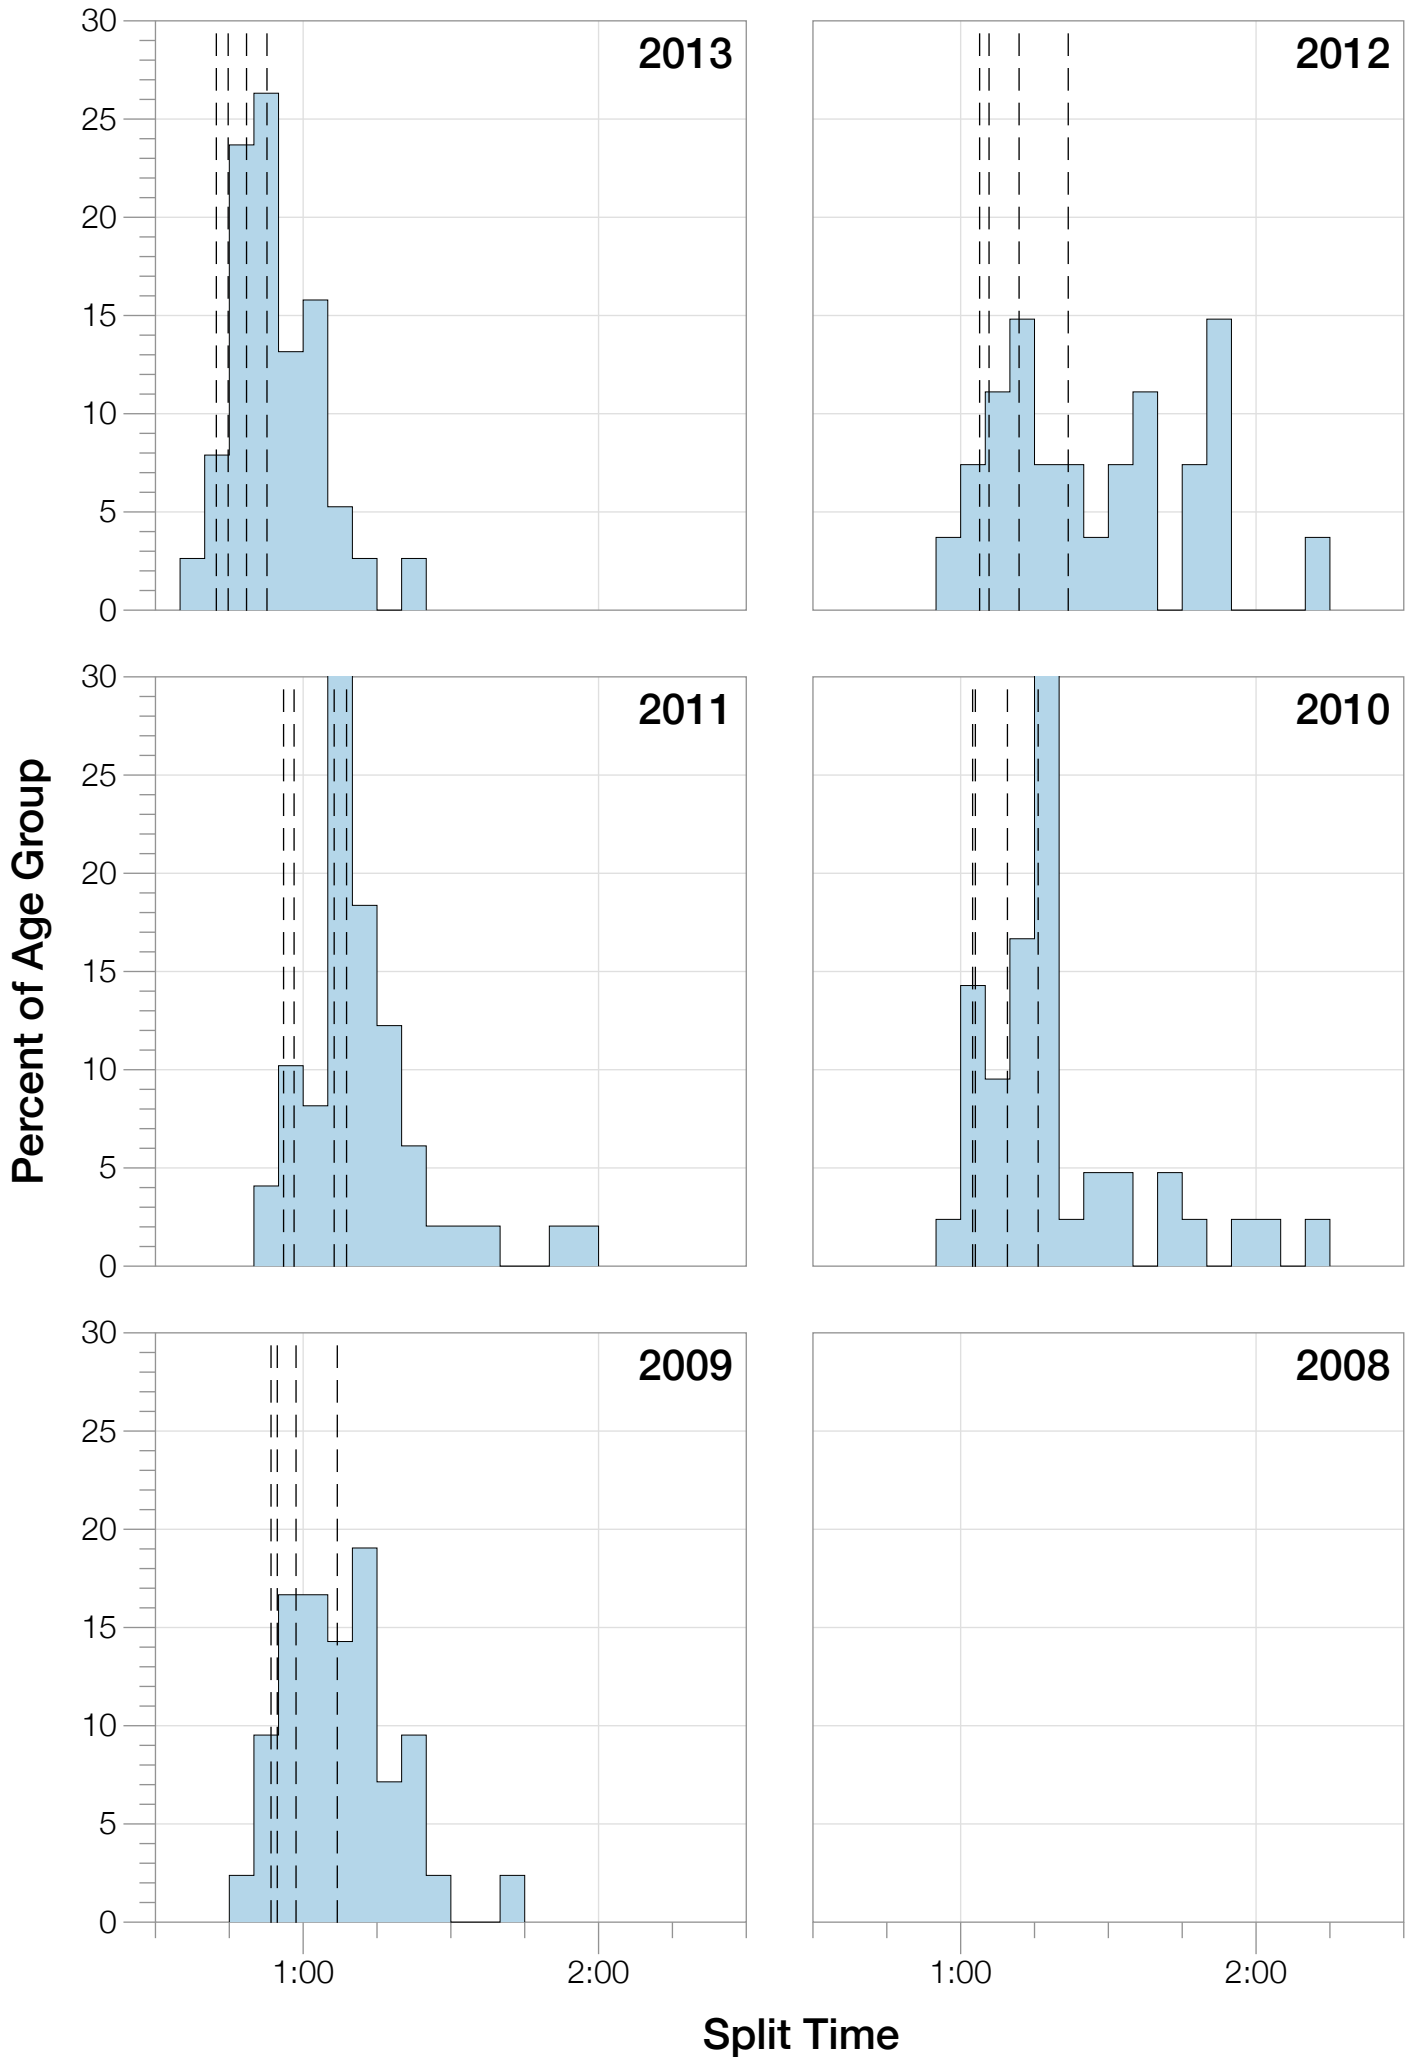

Ironman Cozumel F25-29 Stats

F25-29 Summary Statistics

Year	Finishers	F25-29 Finishers	Male Winner's Time	Female Winner's Time	F25-29 Winner's Time
2009	1319	43	8:18:40	9:06:58	10:23:32
2010	1636	42	8:12:20	9:07:08	10:23:22
2011	1753	49	8:23:52	9:14:08	10:15:11
2012	1787	27	8:15:07	9:15:38	10:59:33
2013	1851	41	7:55:23	8:52:28	10:06:30
Average	1669	40	8:13:04	9:07:16	10:25:37

F25-29 Swim

F25-29 Bike

F25-29 Run

F25-29 Overall

F25-29 Fastest Splits

F25-29 Median Splits

F25-29 Slowest Splits

F25-29 Top 30 Finishing Splits

Estimated Kona Slot Average Finishing Time Finishing Time

F25-29 Top 10 and Kona Times and Splits

Summary Statistics

Position	Swim Time	Bike Time	Run Time	Overall Time
Average Male Winner	0:48:50	4:42:16	2:52:49	8:13:04
Average Female Winner	0:49:43	4:58:01	3:13:04	9:07:16
Average 1st Age Grouper	0:59:21	5:31:21	3:49:33	10:25:37
Average 2nd Age Grouper	1:01:28	5:45:29	3:59:31	10:53:22
Average 3rd Age Grouper	1:03:06	5:44:35	4:11:19	11:07:54
Average 4th Age Grouper	1:00:48	5:58:57	4:10:30	11:18:12
Average 5th Age Grouper	1:06:25	5:51:32	4:18:37	11:23:56
Average 6th Age Grouper	1:08:39	6:13:59	4:11:54	11:31:42
Average 7th Age Grouper	0:57:41	6:07:22	4:27:16	11:41:54
Average 8th Age Grouper	1:02:50	6:05:42	4:34:12	11:52:40
Average 9th Age Grouper	1:09:03	6:14:17	4:28:16	12:01:50
Average 10th Age Grouper	1:05:43	6:18:19	4:37:16	12:09:41
Kona Qualifier Average	0:59:21	5:31:21	3:49:33	10:25:37
Top 10 Age Grouper Average	1:03:30	5:59:09	4:16:50	11:26:41