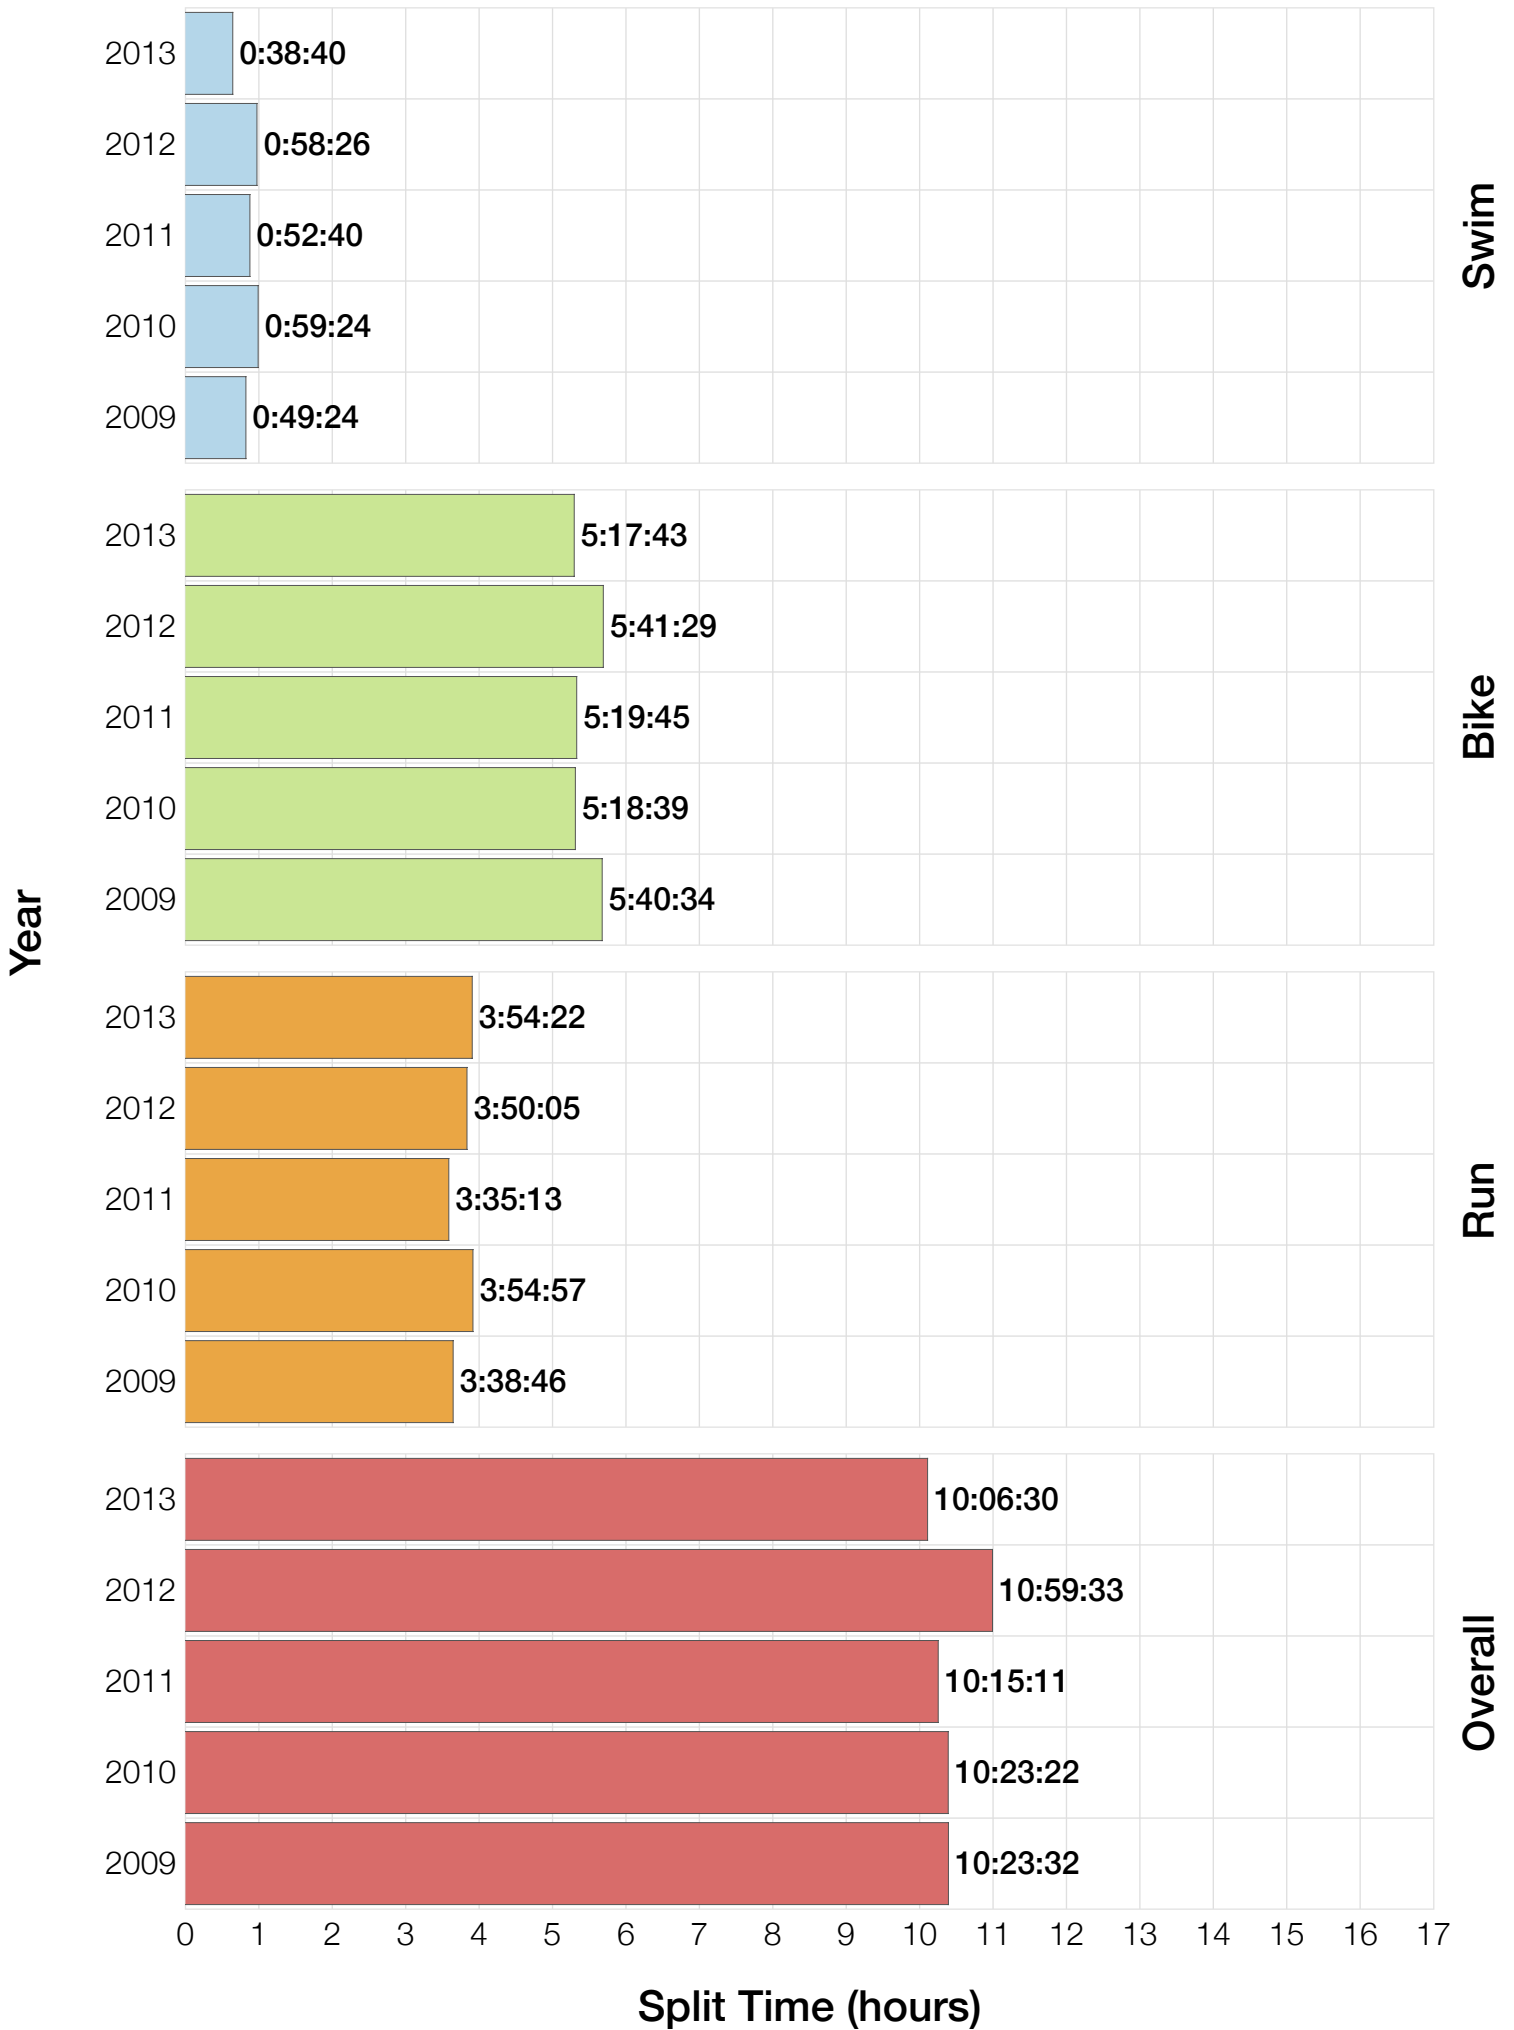

Ironman Cozumel F25-29 Stats

F25-29 Summary Statistics

Year	Finishers	F25-29 Finishers	Male Winner's Time	Female Winner's Time	F25-29 Winner's Time
2009	1319	43	8:18:40	9:06:58	10:23:32
2010	1636	42	8:12:20	9:07:08	10:23:22
2011	1753	49	8:23:52	9:14:08	10:15:11
2012	1787	27	8:15:07	9:15:38	10:59:33
2013	1851	41	7:55:23	8:52:28	10:06:30
Average	1669	40	8:13:04	9:07:16	10:25:37

F25-29 Swim

F25-29 Bike

F25-29 Run

F25-29 Overall

F25-29 Fastest Splits

F25-29 Median Splits

F25-29 Slowest Splits

F25-29 Top 30 Finishing Splits

Estimated Kona Slot Average Finishing Time Finishing Time

F25-29 Top 10 and Kona Times and Splits

Summary Statistics

Position	Swim Time	Bike Time	Run Time	Overall Time
Average Male Winner	0:48:50	4:42:16	2:52:49	8:13:04
Average Female Winner	0:49:43	4:58:01	3:13:04	9:07:16
Average 1st Age Grouper	0:59:21	5:31:21	3:49:33	10:25:37
Average 2nd Age Grouper	1:01:28	5:45:29	3:59:31	10:53:22
Average 3rd Age Grouper	1:03:06	5:44:35	4:11:19	11:07:54
Average 4th Age Grouper	1:00:48	5:58:57	4:10:30	11:18:12
Average 5th Age Grouper	1:06:25	5:51:32	4:18:37	11:23:56
Average 6th Age Grouper	1:08:39	6:13:59	4:11:54	11:31:42
Average 7th Age Grouper	0:57:41	6:07:22	4:27:16	11:41:54
Average 8th Age Grouper	1:02:50	6:05:42	4:34:12	11:52:40
Average 9th Age Grouper	1:09:03	6:14:17	4:28:16	12:01:50
Average 10th Age Grouper	1:05:43	6:18:19	4:37:16	12:09:41
Kona Qualifier Average	0:59:21	5:31:21	3:49:33	10:25:37
Top 10 Age Grouper Average	1:03:30	5:59:09	4:16:50	11:26:41