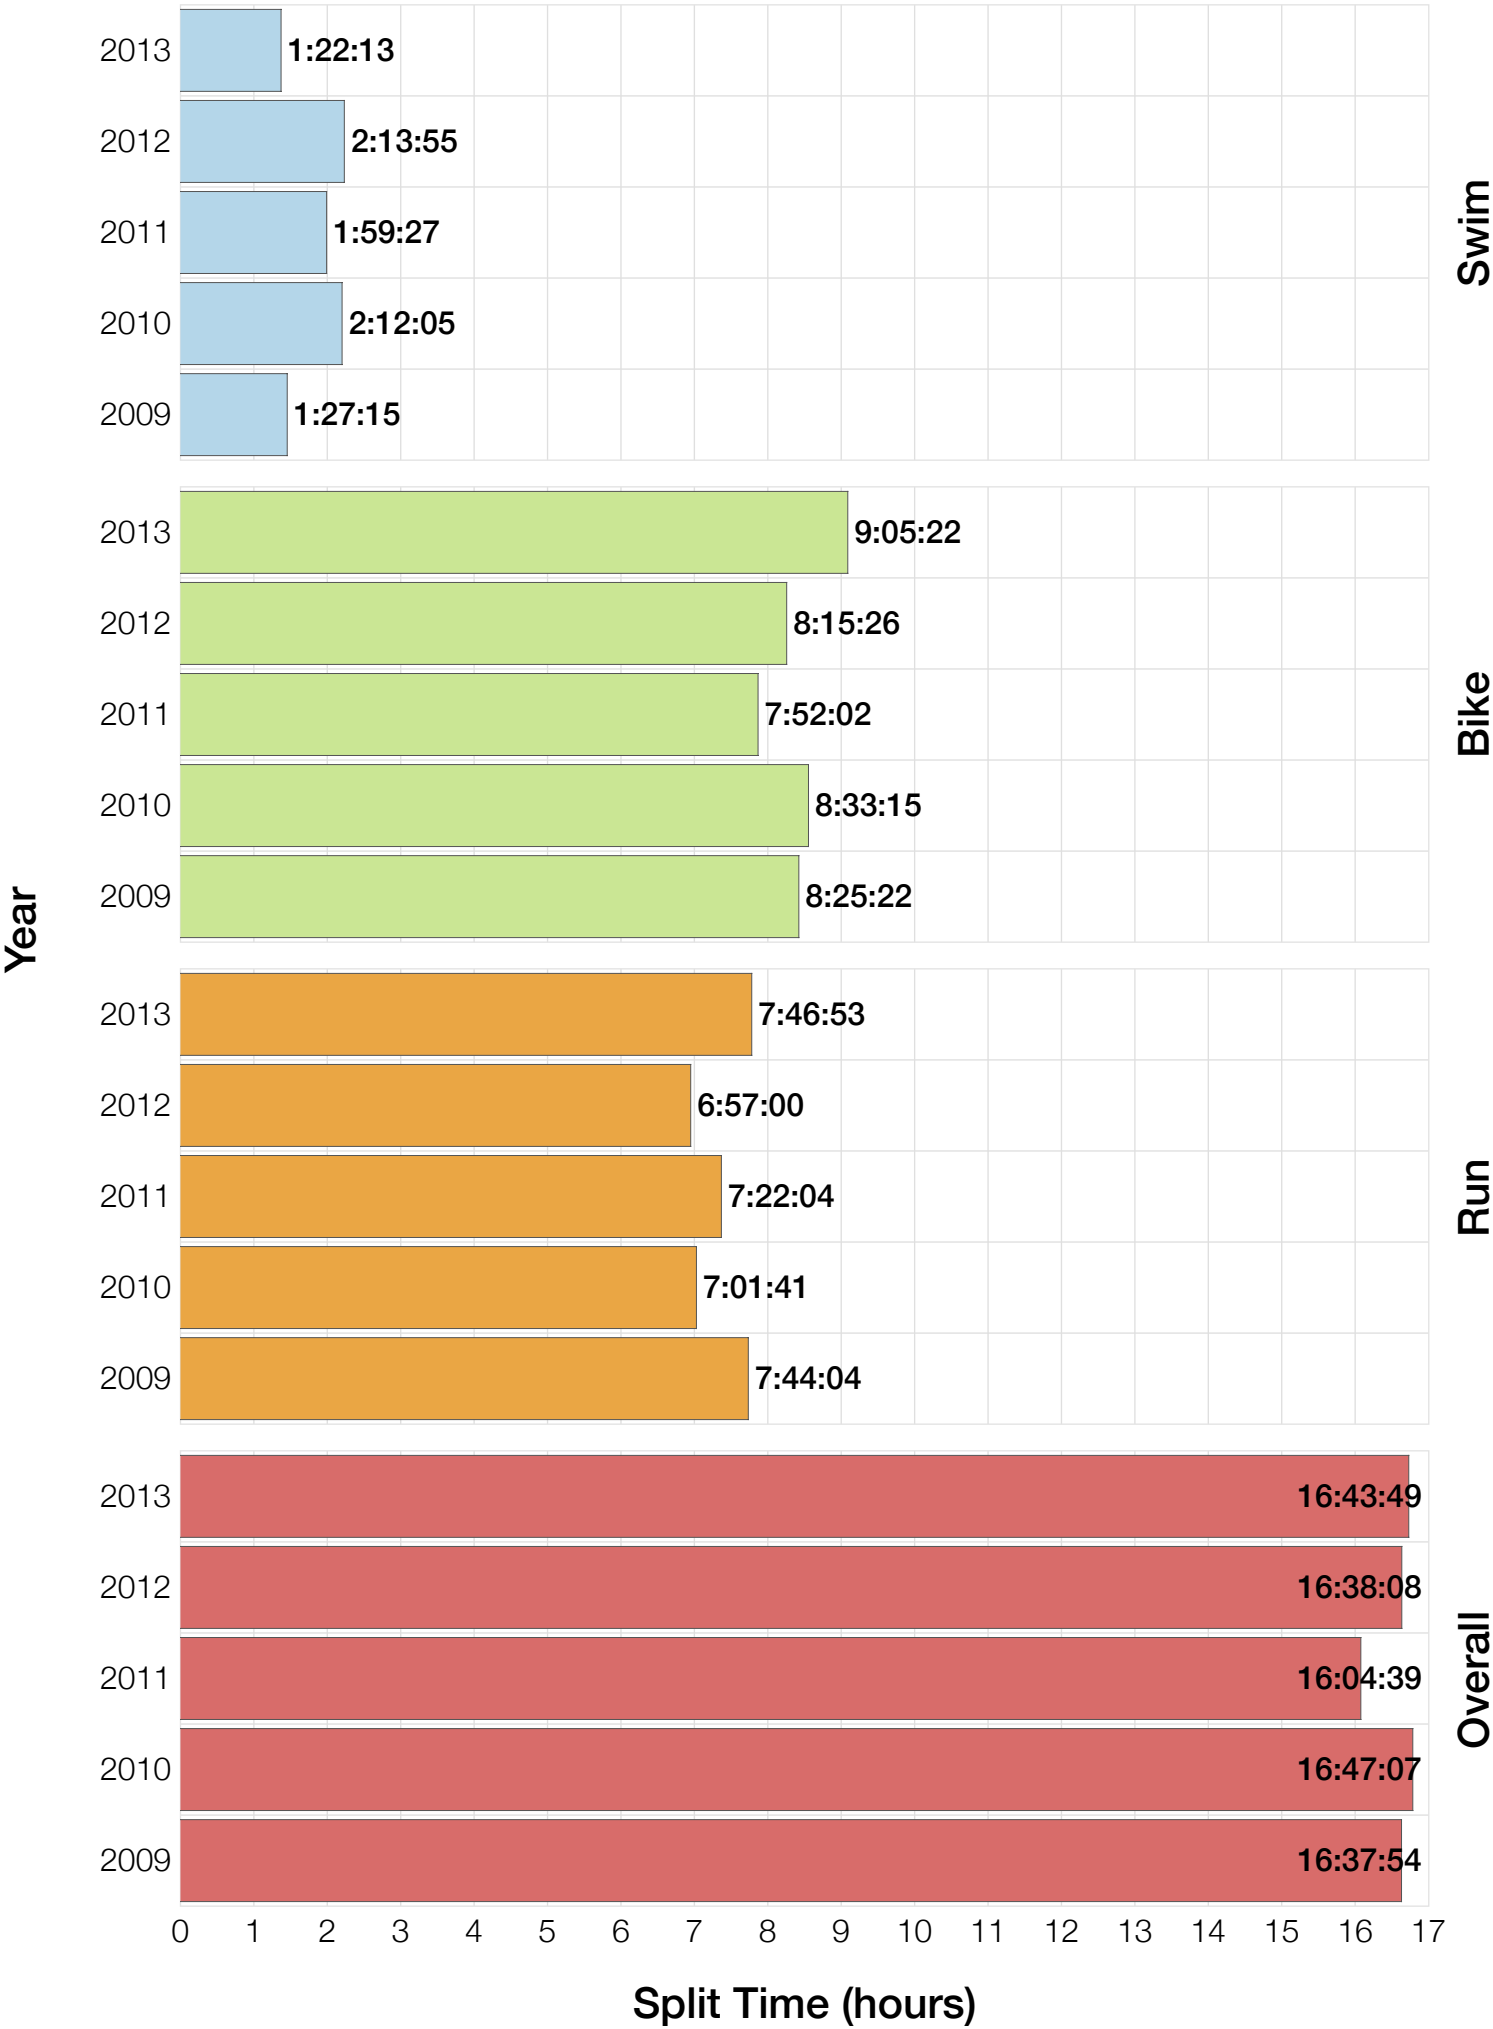

Ironman Cozumel F25-29 Stats

F25-29 Summary Statistics

Year	Finishers	F25-29 Finishers	Male Winner's Time	Female Winner's Time	F25-29 Winner's Time
2009	1319	43	8:18:40	9:06:58	10:23:32
2010	1636	42	8:12:20	9:07:08	10:23:22
2011	1753	49	8:23:52	9:14:08	10:15:11
2012	1787	27	8:15:07	9:15:38	10:59:33
2013	1851	41	7:55:23	8:52:28	10:06:30
Average	1669	40	8:13:04	9:07:16	10:25:37

F25-29 Swim

F25-29 Bike

F25-29 Run

F25-29 Overall

F25-29 Fastest Splits

F25-29 Median Splits

F25-29 Slowest Splits

F25-29 Top 30 Finishing Splits

Estimated Kona Slot Average Finishing Time Finishing Time

F25-29 Top 10 and Kona Times and Splits

Summary Statistics

Position	Swim Time	Bike Time	Run Time	Overall Time
Average Male Winner	0:48:50	4:42:16	2:52:49	8:13:04
Average Female Winner	0:49:43	4:58:01	3:13:04	9:07:16
Average 1st Age Grouper	0:59:21	5:31:21	3:49:33	10:25:37
Average 2nd Age Grouper	1:01:28	5:45:29	3:59:31	10:53:22
Average 3rd Age Grouper	1:03:06	5:44:35	4:11:19	11:07:54
Average 4th Age Grouper	1:00:48	5:58:57	4:10:30	11:18:12
Average 5th Age Grouper	1:06:25	5:51:32	4:18:37	11:23:56
Average 6th Age Grouper	1:08:39	6:13:59	4:11:54	11:31:42
Average 7th Age Grouper	0:57:41	6:07:22	4:27:16	11:41:54
Average 8th Age Grouper	1:02:50	6:05:42	4:34:12	11:52:40
Average 9th Age Grouper	1:09:03	6:14:17	4:28:16	12:01:50
Average 10th Age Grouper	1:05:43	6:18:19	4:37:16	12:09:41
Kona Qualifier Average	0:59:21	5:31:21	3:49:33	10:25:37
Top 10 Age Grouper Average	1:03:30	5:59:09	4:16:50	11:26:41