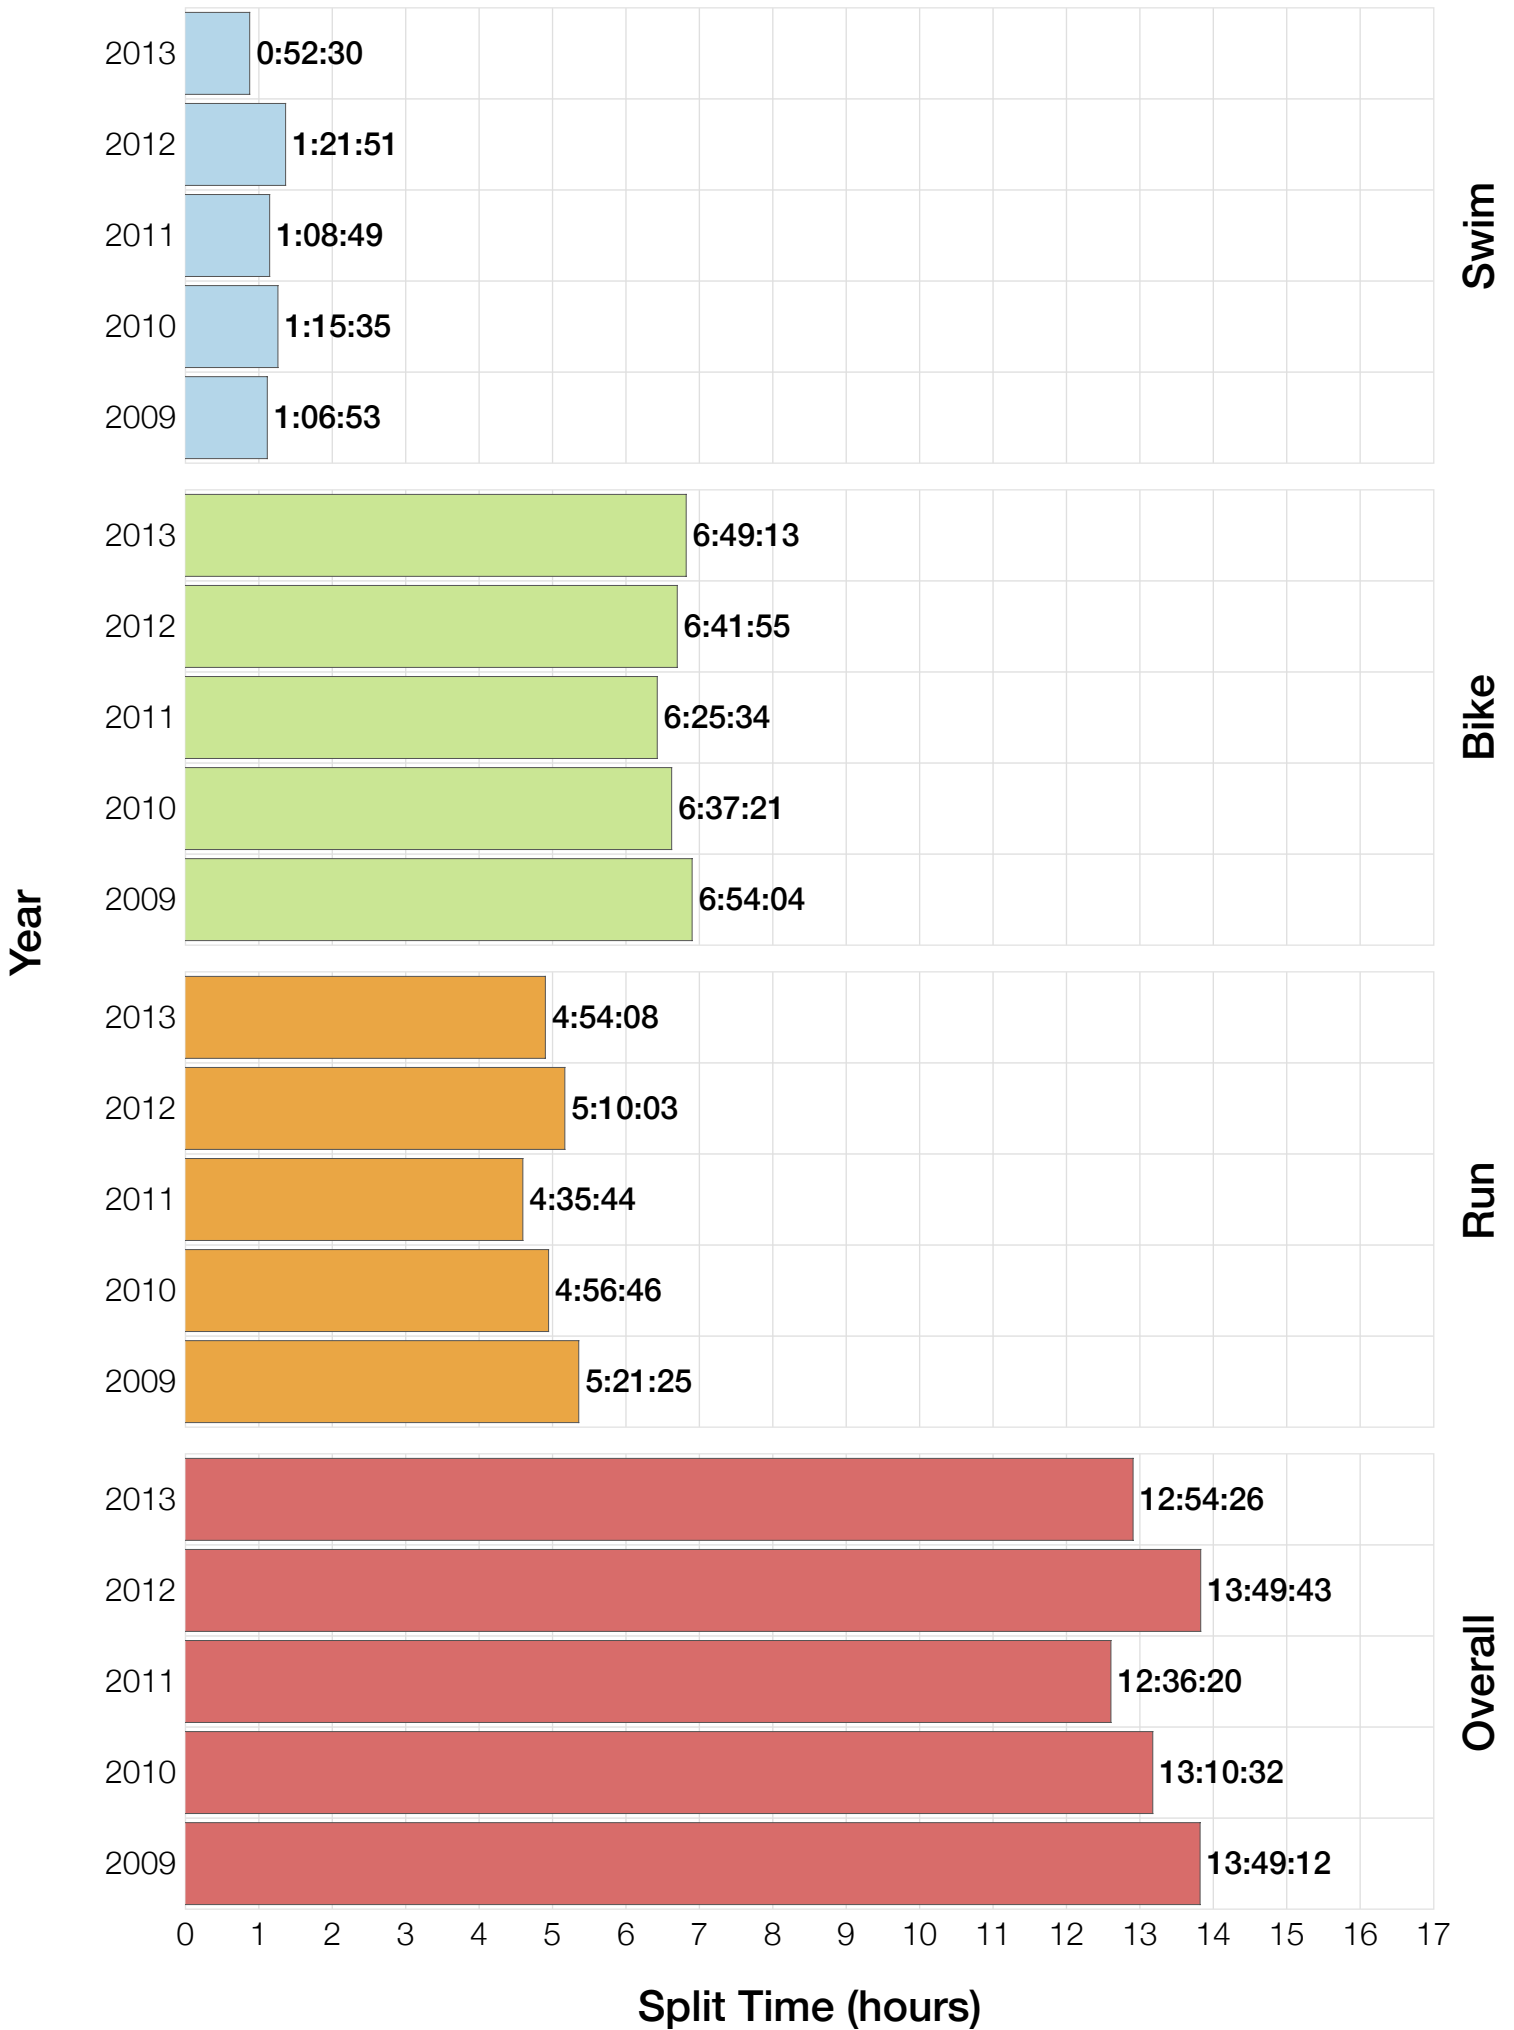

Ironman Cozumel F25-29 Stats

F25-29 Summary Statistics

Year	Finishers	F25-29 Finishers	Male Winner's Time	Female Winner's Time	F25-29 Winner's Time
2009	1319	43	8:18:40	9:06:58	10:23:32
2010	1636	42	8:12:20	9:07:08	10:23:22
2011	1753	49	8:23:52	9:14:08	10:15:11
2012	1787	27	8:15:07	9:15:38	10:59:33
2013	1851	41	7:55:23	8:52:28	10:06:30
Average	1669	40	8:13:04	9:07:16	10:25:37

F25-29 Swim

F25-29 Bike

F25-29 Run

F25-29 Overall

F25-29 Fastest Splits

F25-29 Median Splits

F25-29 Slowest Splits

F25-29 Top 30 Finishing Splits

Estimated Kona Slot Average Finishing Time Finishing Time

F25-29 Top 10 and Kona Times and Splits

Summary Statistics

Position	Swim Time	Bike Time	Run Time	Overall Time
Average Male Winner	0:48:50	4:42:16	2:52:49	8:13:04
Average Female Winner	0:49:43	4:58:01	3:13:04	9:07:16
Average 1st Age Grouper	0:59:21	5:31:21	3:49:33	10:25:37
Average 2nd Age Grouper	1:01:28	5:45:29	3:59:31	10:53:22
Average 3rd Age Grouper	1:03:06	5:44:35	4:11:19	11:07:54
Average 4th Age Grouper	1:00:48	5:58:57	4:10:30	11:18:12
Average 5th Age Grouper	1:06:25	5:51:32	4:18:37	11:23:56
Average 6th Age Grouper	1:08:39	6:13:59	4:11:54	11:31:42
Average 7th Age Grouper	0:57:41	6:07:22	4:27:16	11:41:54
Average 8th Age Grouper	1:02:50	6:05:42	4:34:12	11:52:40
Average 9th Age Grouper	1:09:03	6:14:17	4:28:16	12:01:50
Average 10th Age Grouper	1:05:43	6:18:19	4:37:16	12:09:41
Kona Qualifier Average	0:59:21	5:31:21	3:49:33	10:25:37
Top 10 Age Grouper Average	1:03:30	5:59:09	4:16:50	11:26:41