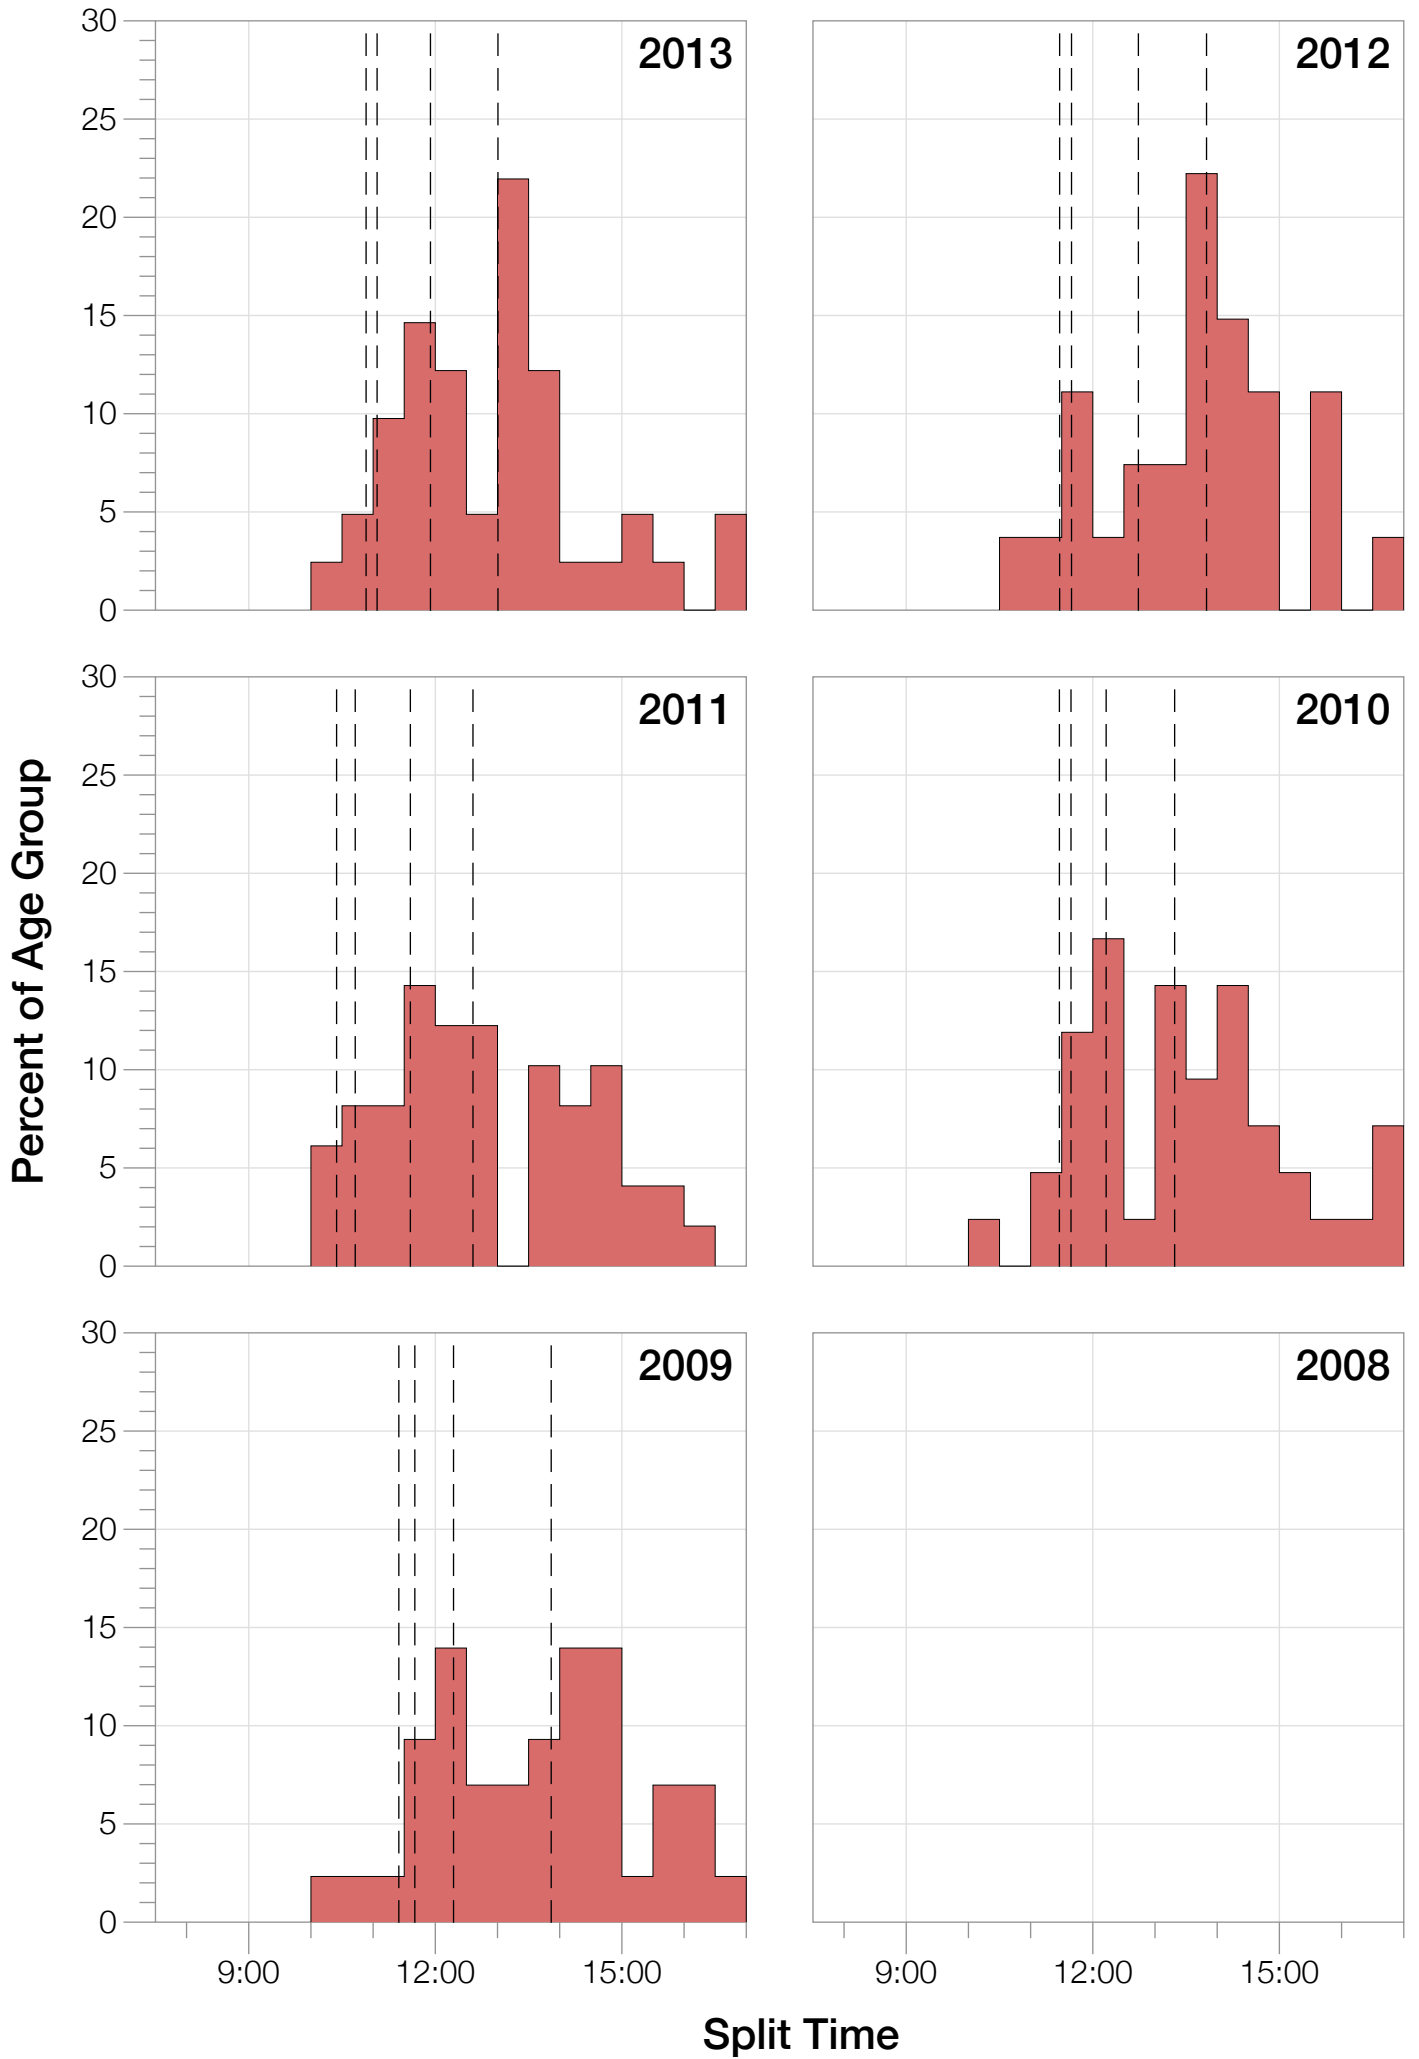

Ironman Cozumel F25-29 Stats

F25-29 Summary Statistics

Year	Finishers	F25-29 Finishers	Male Winner's Time	Female Winner's Time	F25-29 Winner's Time
2009	1319	43	8:18:40	9:06:58	10:23:32
2010	1636	42	8:12:20	9:07:08	10:23:22
2011	1753	49	8:23:52	9:14:08	10:15:11
2012	1787	27	8:15:07	9:15:38	10:59:33
2013	1851	41	7:55:23	8:52:28	10:06:30
Average	1669	40	8:13:04	9:07:16	10:25:37

F25-29 Swim

F25-29 Bike

F25-29 Run

F25-29 Overall

F25-29 Fastest Splits

F25-29 Median Splits

F25-29 Slowest Splits

F25-29 Top 30 Finishing Splits

Estimated Kona Slot Average Finishing Time Finishing Time

F25-29 Top 10 and Kona Times and Splits

Summary Statistics

Position	Swim Time	Bike Time	Run Time	Overall Time
Average Male Winner	0:48:50	4:42:16	2:52:49	8:13:04
Average Female Winner	0:49:43	4:58:01	3:13:04	9:07:16
Average 1st Age Grouper	0:59:21	5:31:21	3:49:33	10:25:37
Average 2nd Age Grouper	1:01:28	5:45:29	3:59:31	10:53:22
Average 3rd Age Grouper	1:03:06	5:44:35	4:11:19	11:07:54
Average 4th Age Grouper	1:00:48	5:58:57	4:10:30	11:18:12
Average 5th Age Grouper	1:06:25	5:51:32	4:18:37	11:23:56
Average 6th Age Grouper	1:08:39	6:13:59	4:11:54	11:31:42
Average 7th Age Grouper	0:57:41	6:07:22	4:27:16	11:41:54
Average 8th Age Grouper	1:02:50	6:05:42	4:34:12	11:52:40
Average 9th Age Grouper	1:09:03	6:14:17	4:28:16	12:01:50
Average 10th Age Grouper	1:05:43	6:18:19	4:37:16	12:09:41
Kona Qualifier Average	0:59:21	5:31:21	3:49:33	10:25:37
Top 10 Age Grouper Average	1:03:30	5:59:09	4:16:50	11:26:41