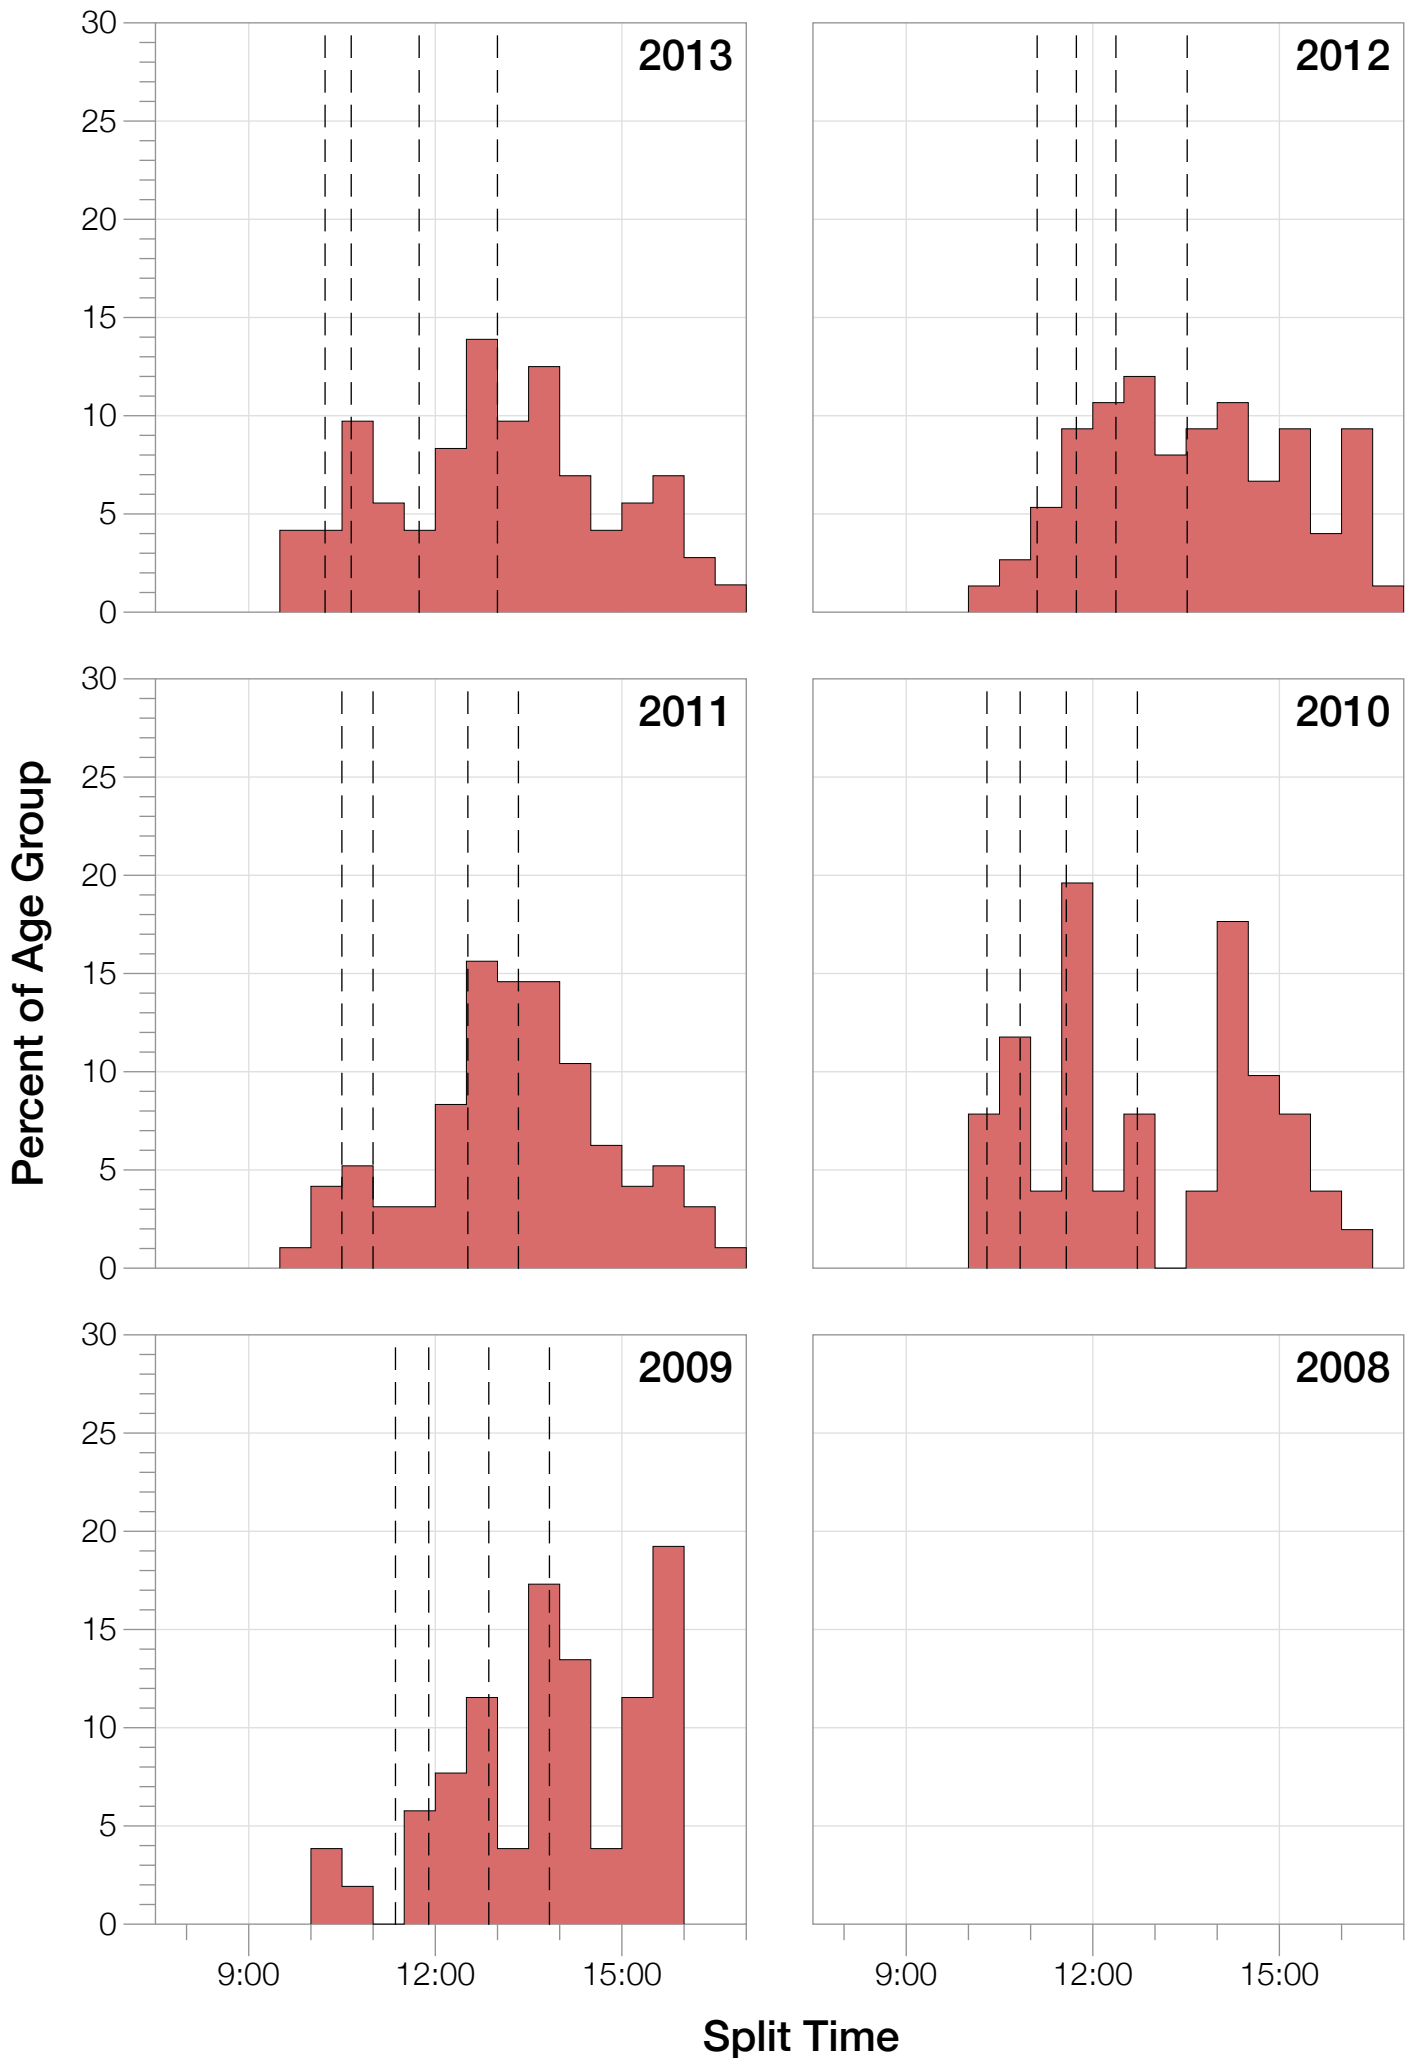

F30-34 Overall