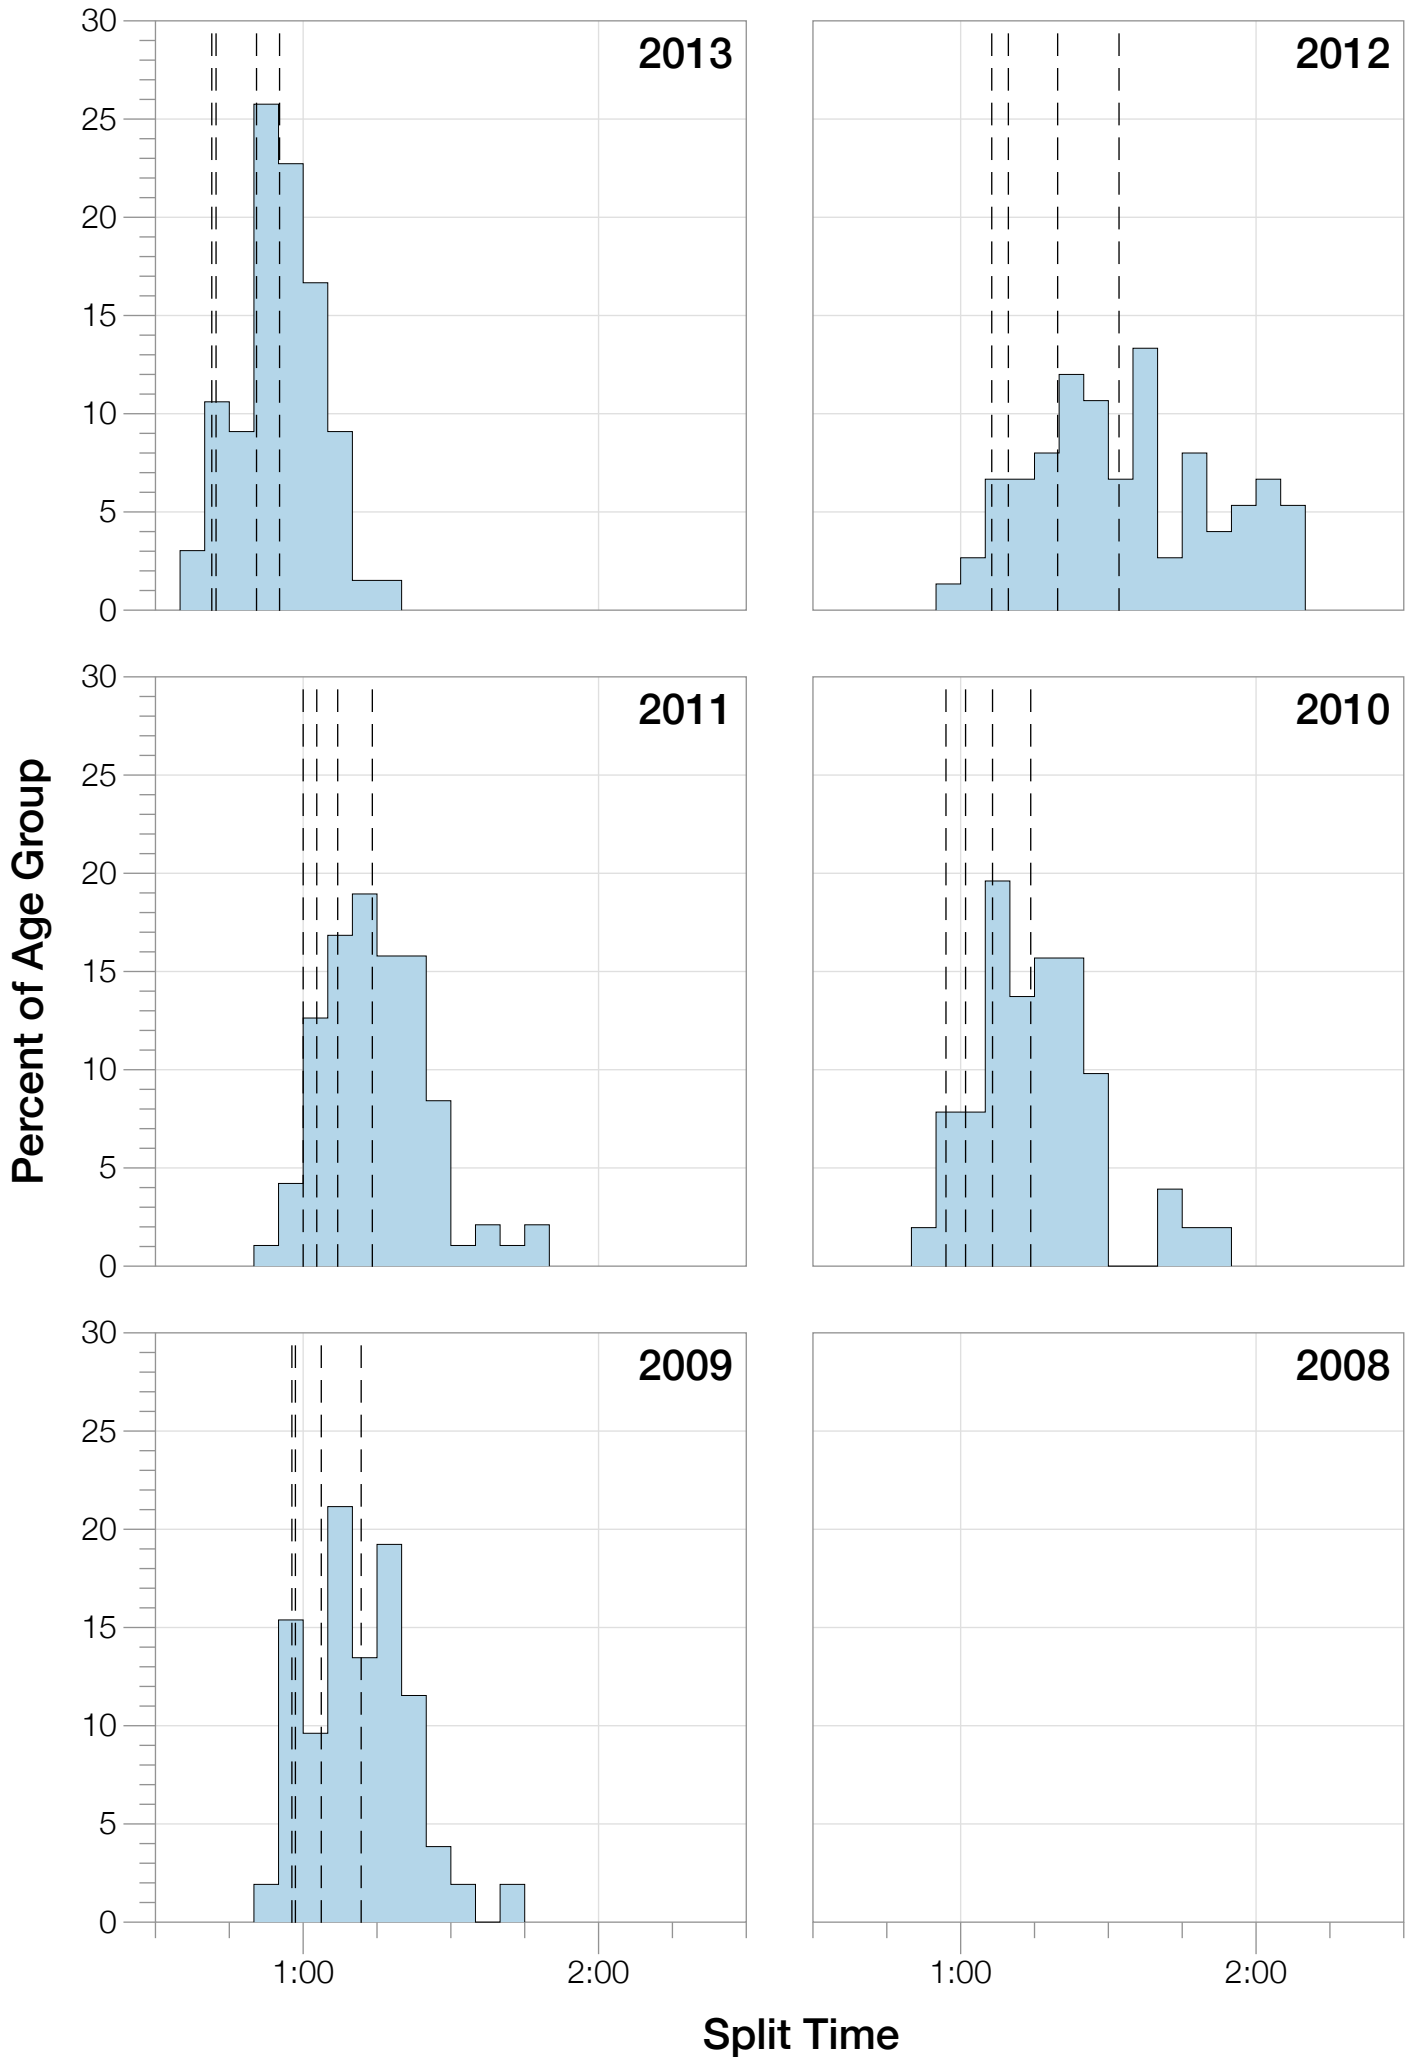

F30-34 Swim