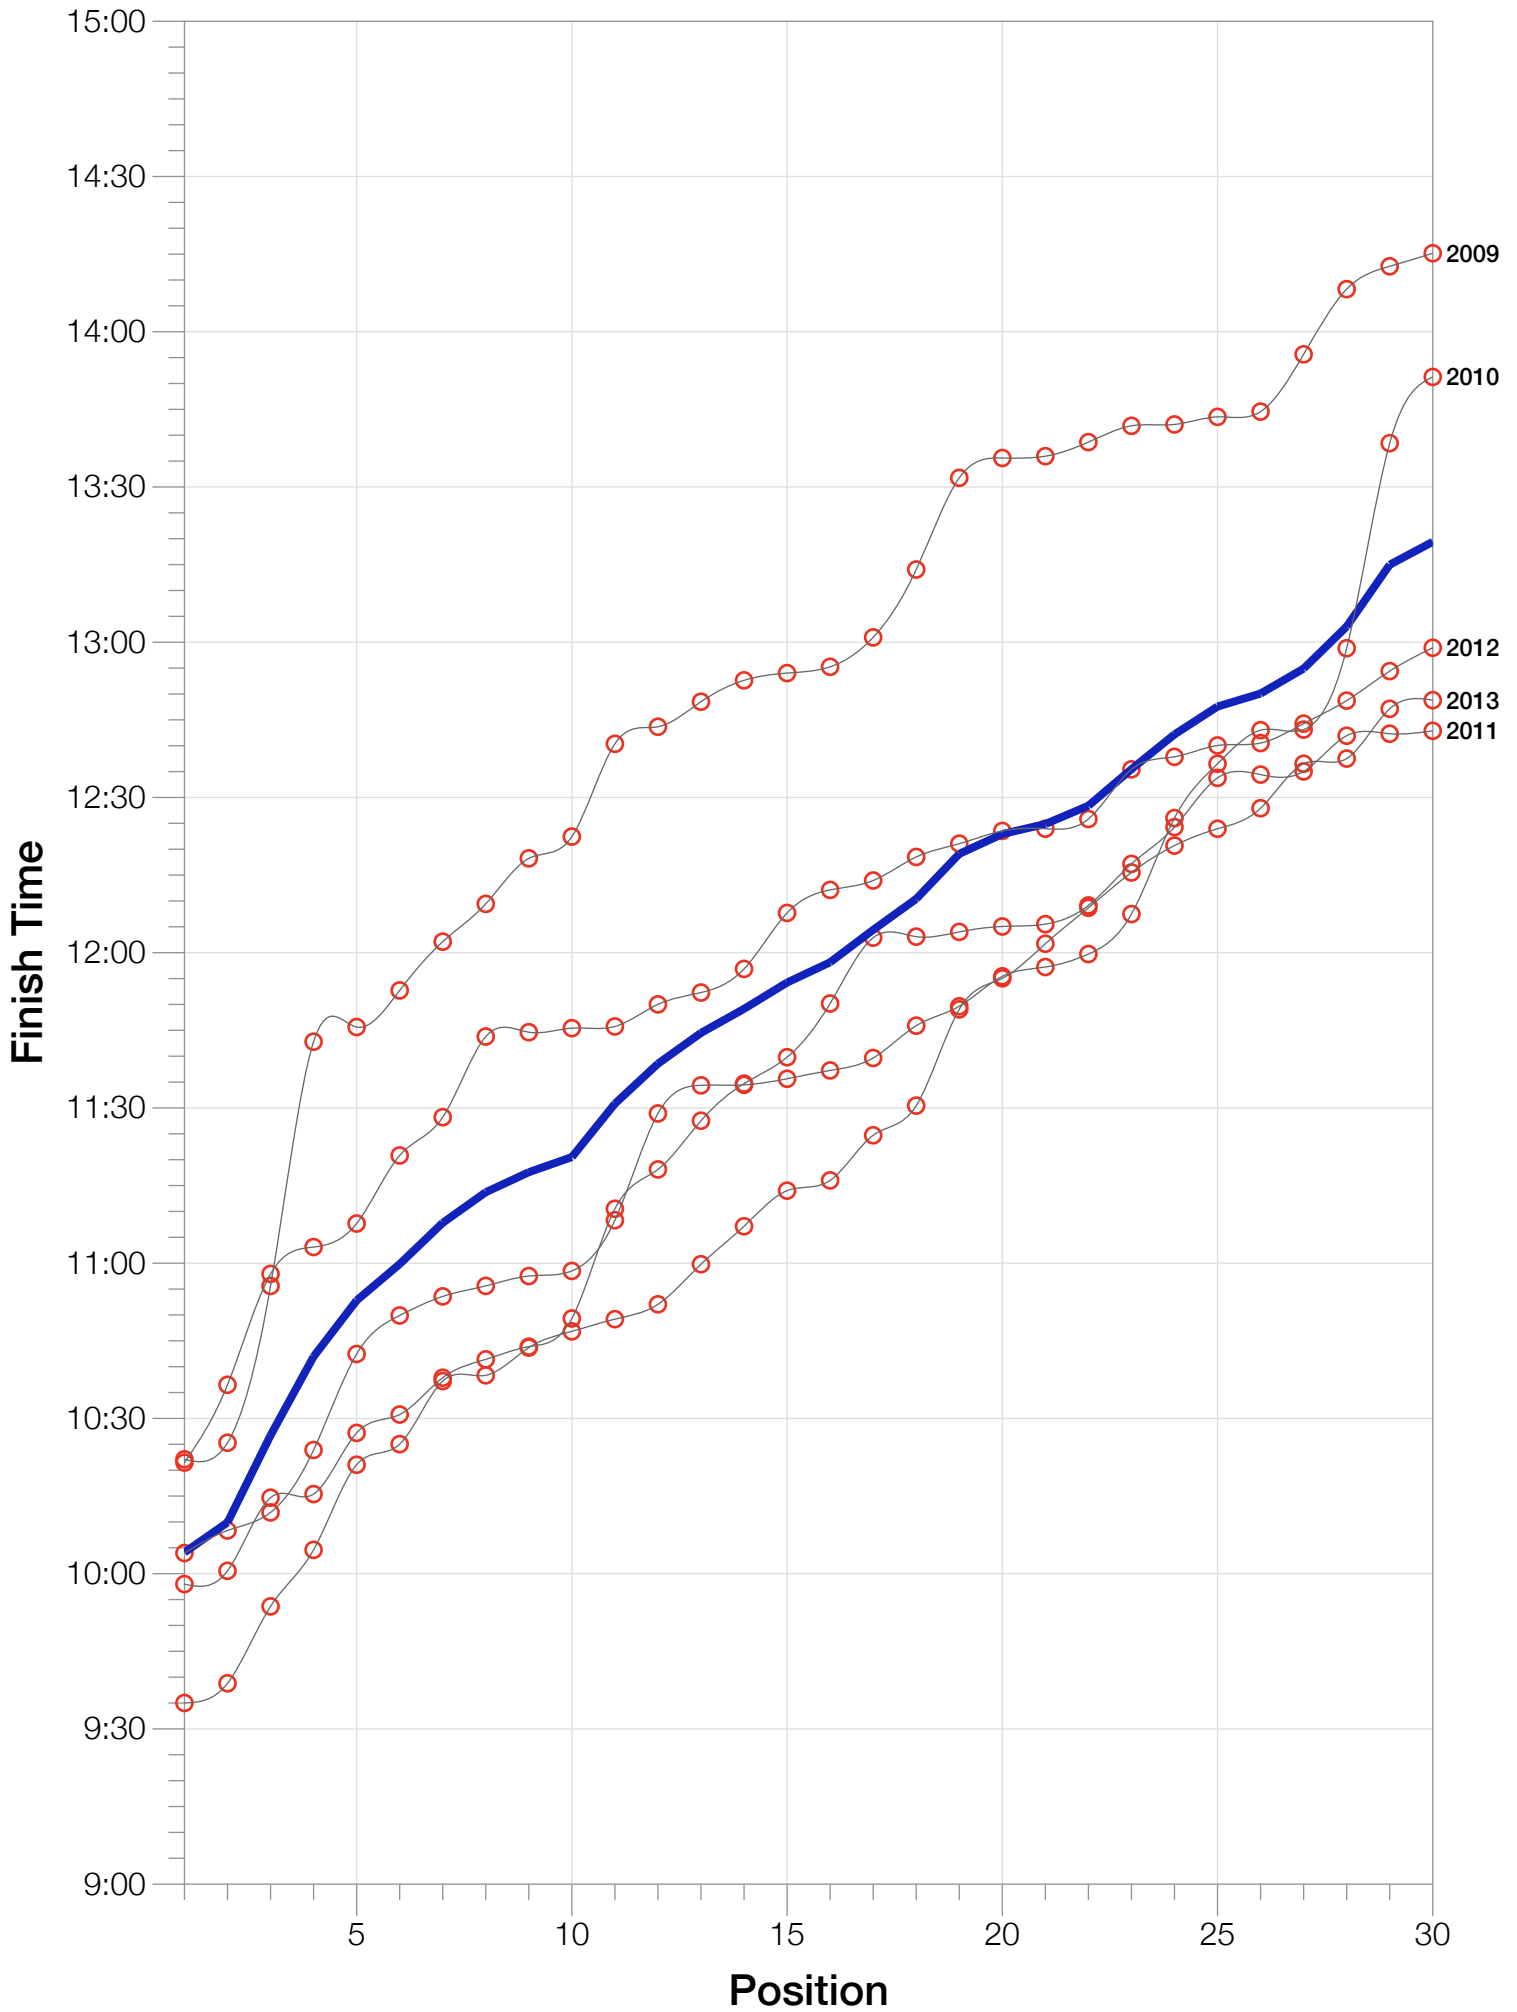

F30-34 Top 30 Finishing Splits

Estimated Kona Slot   Average Finishing Time   Finishing Time