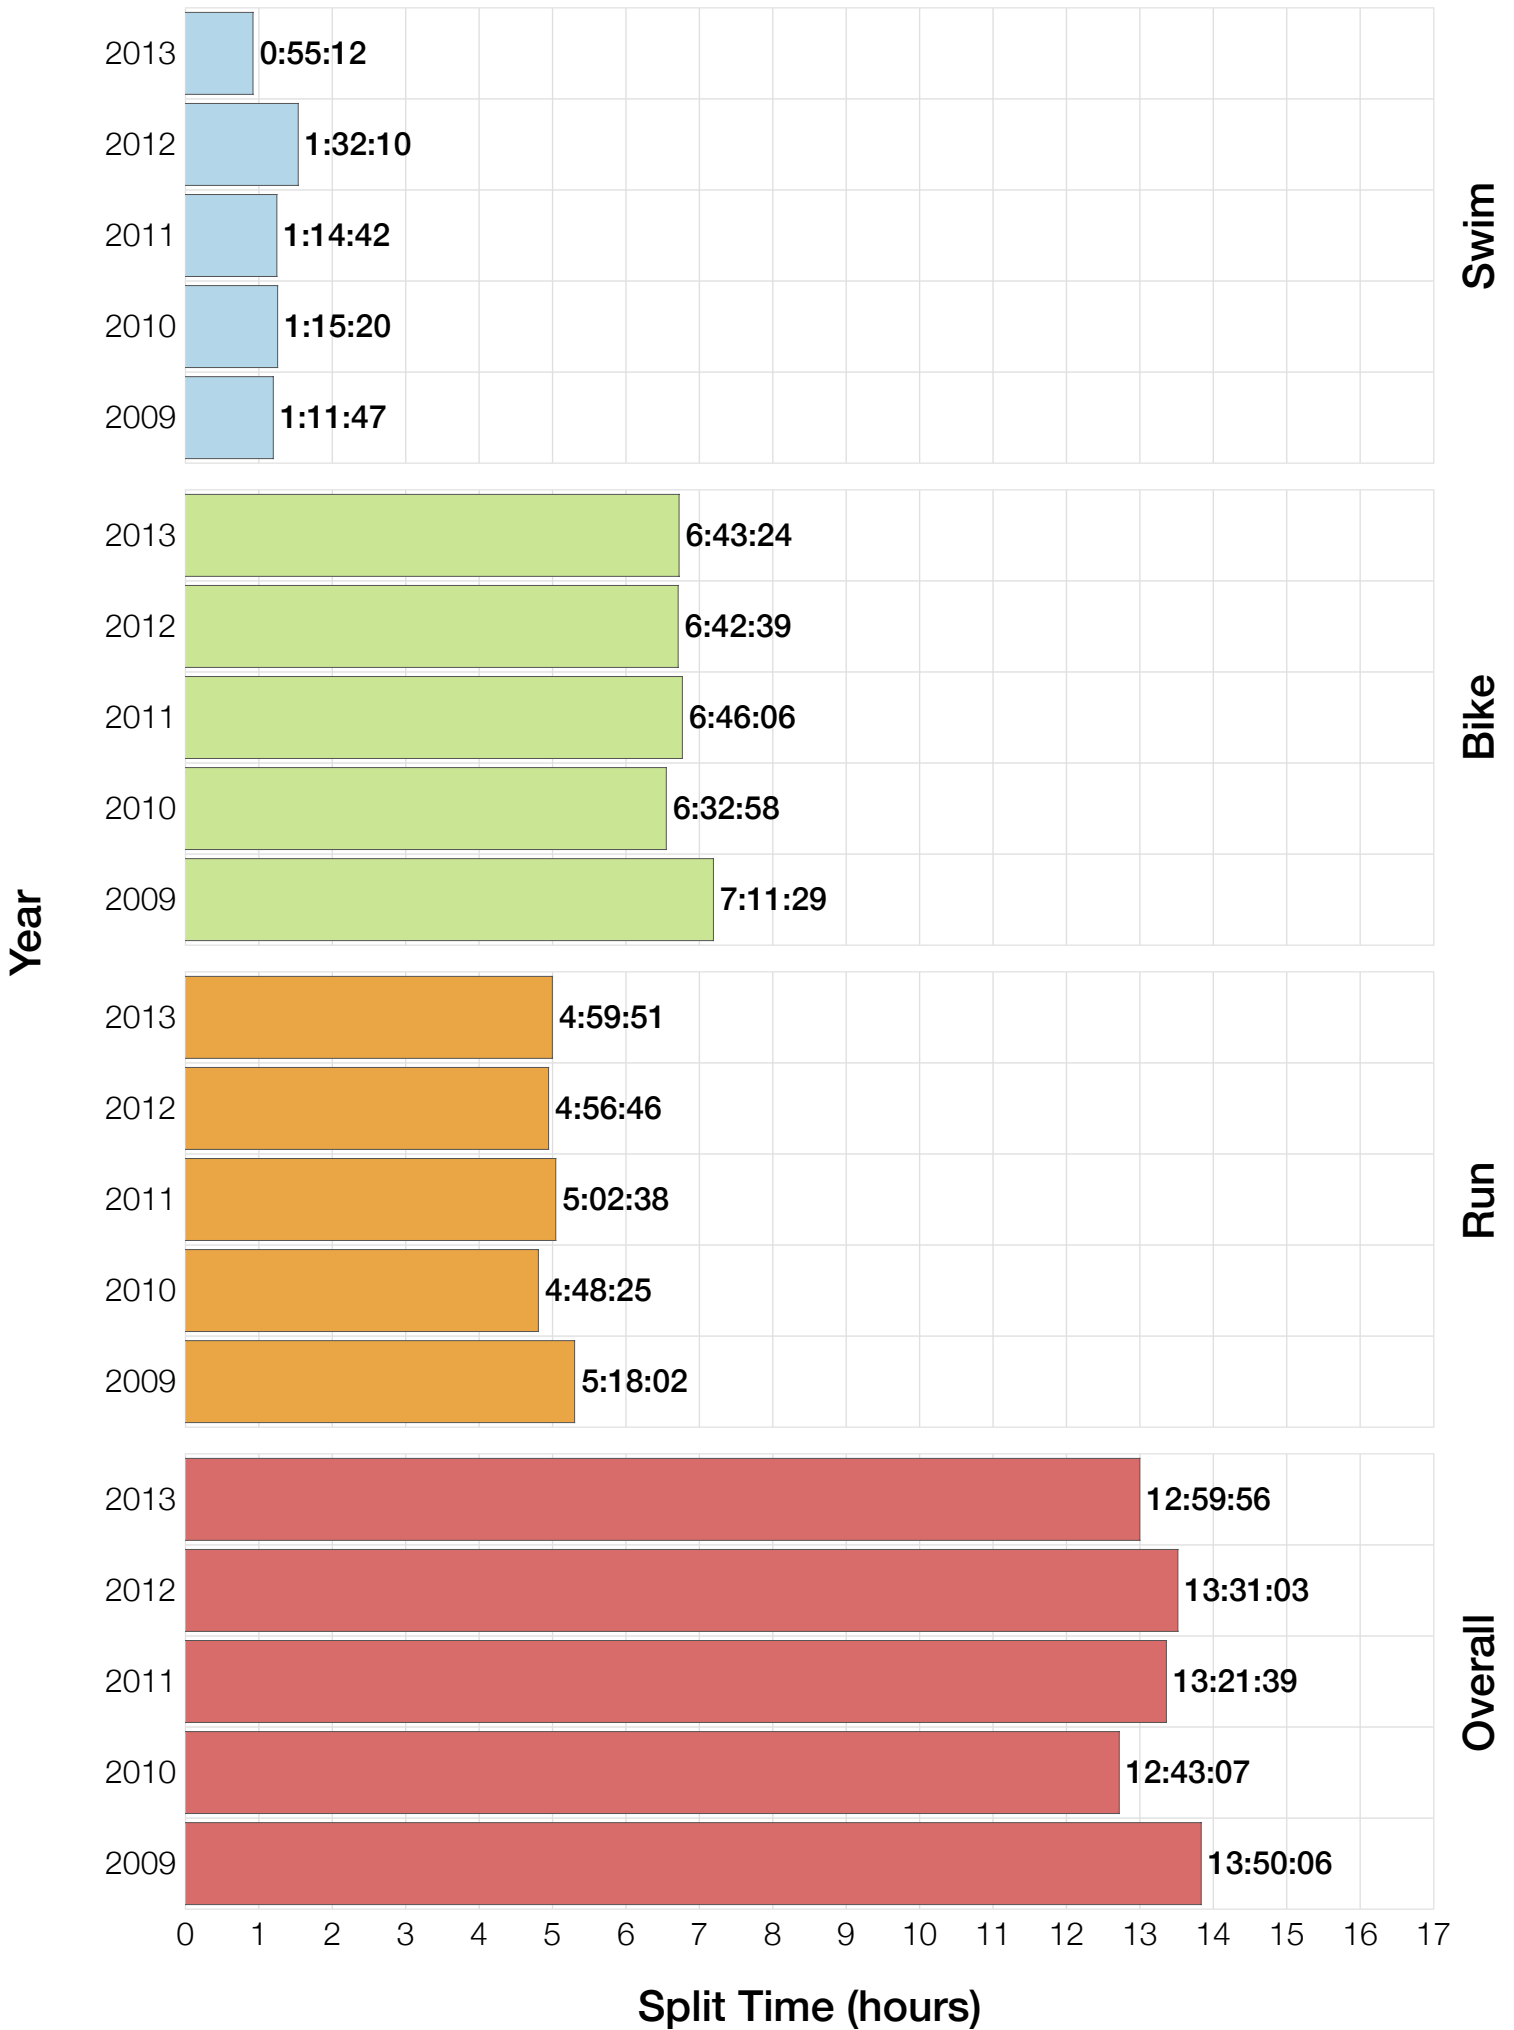

F30-34 Median Splits