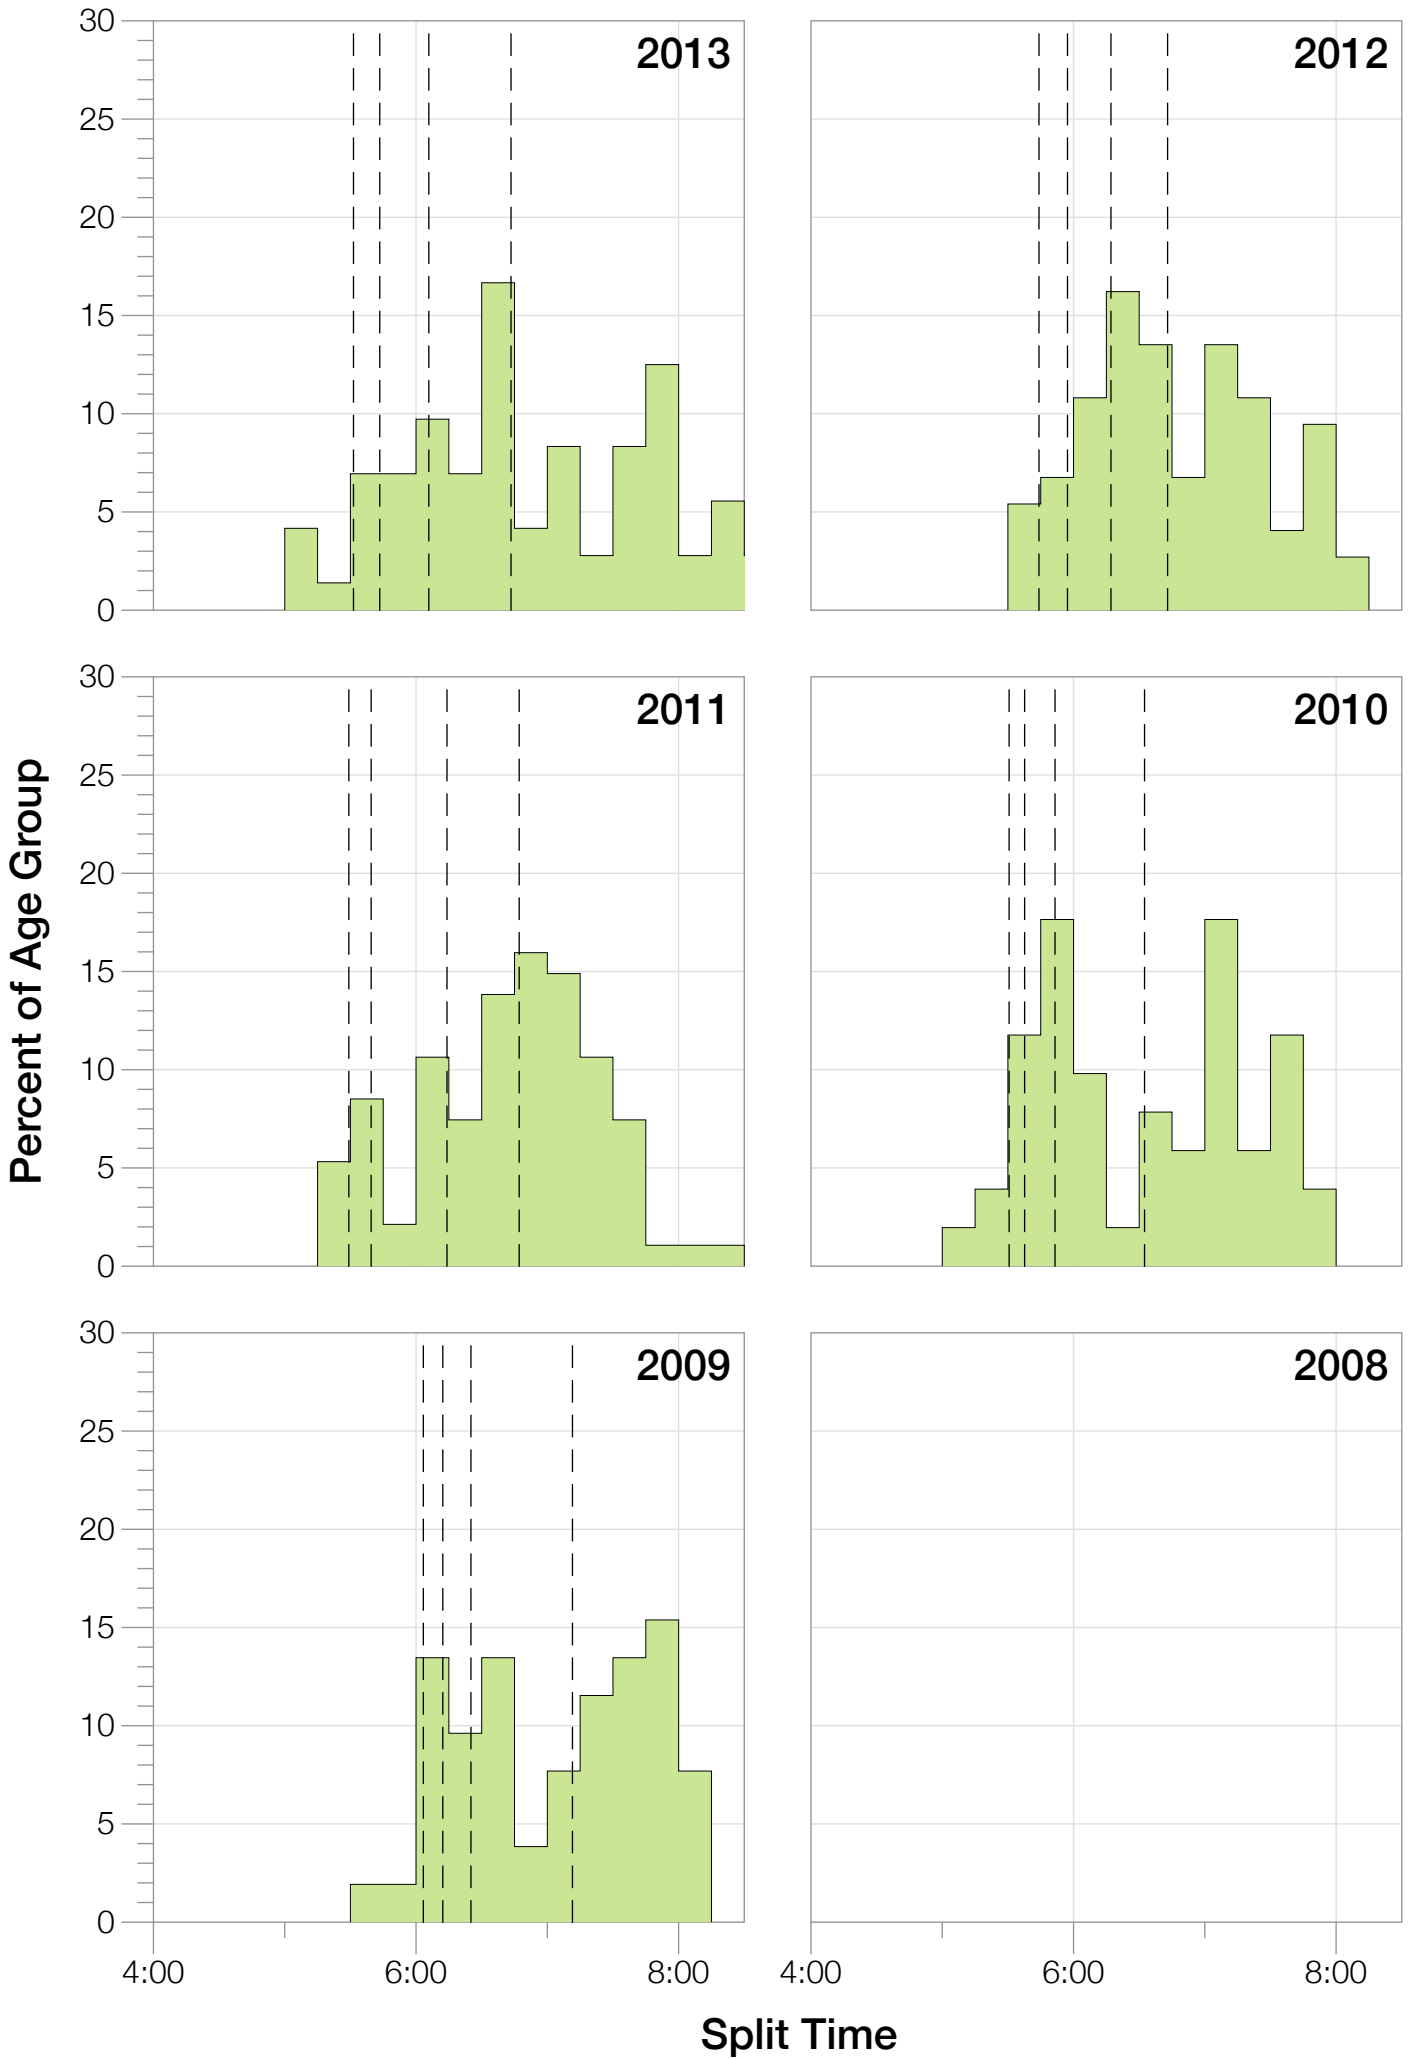

F30-34 Bike