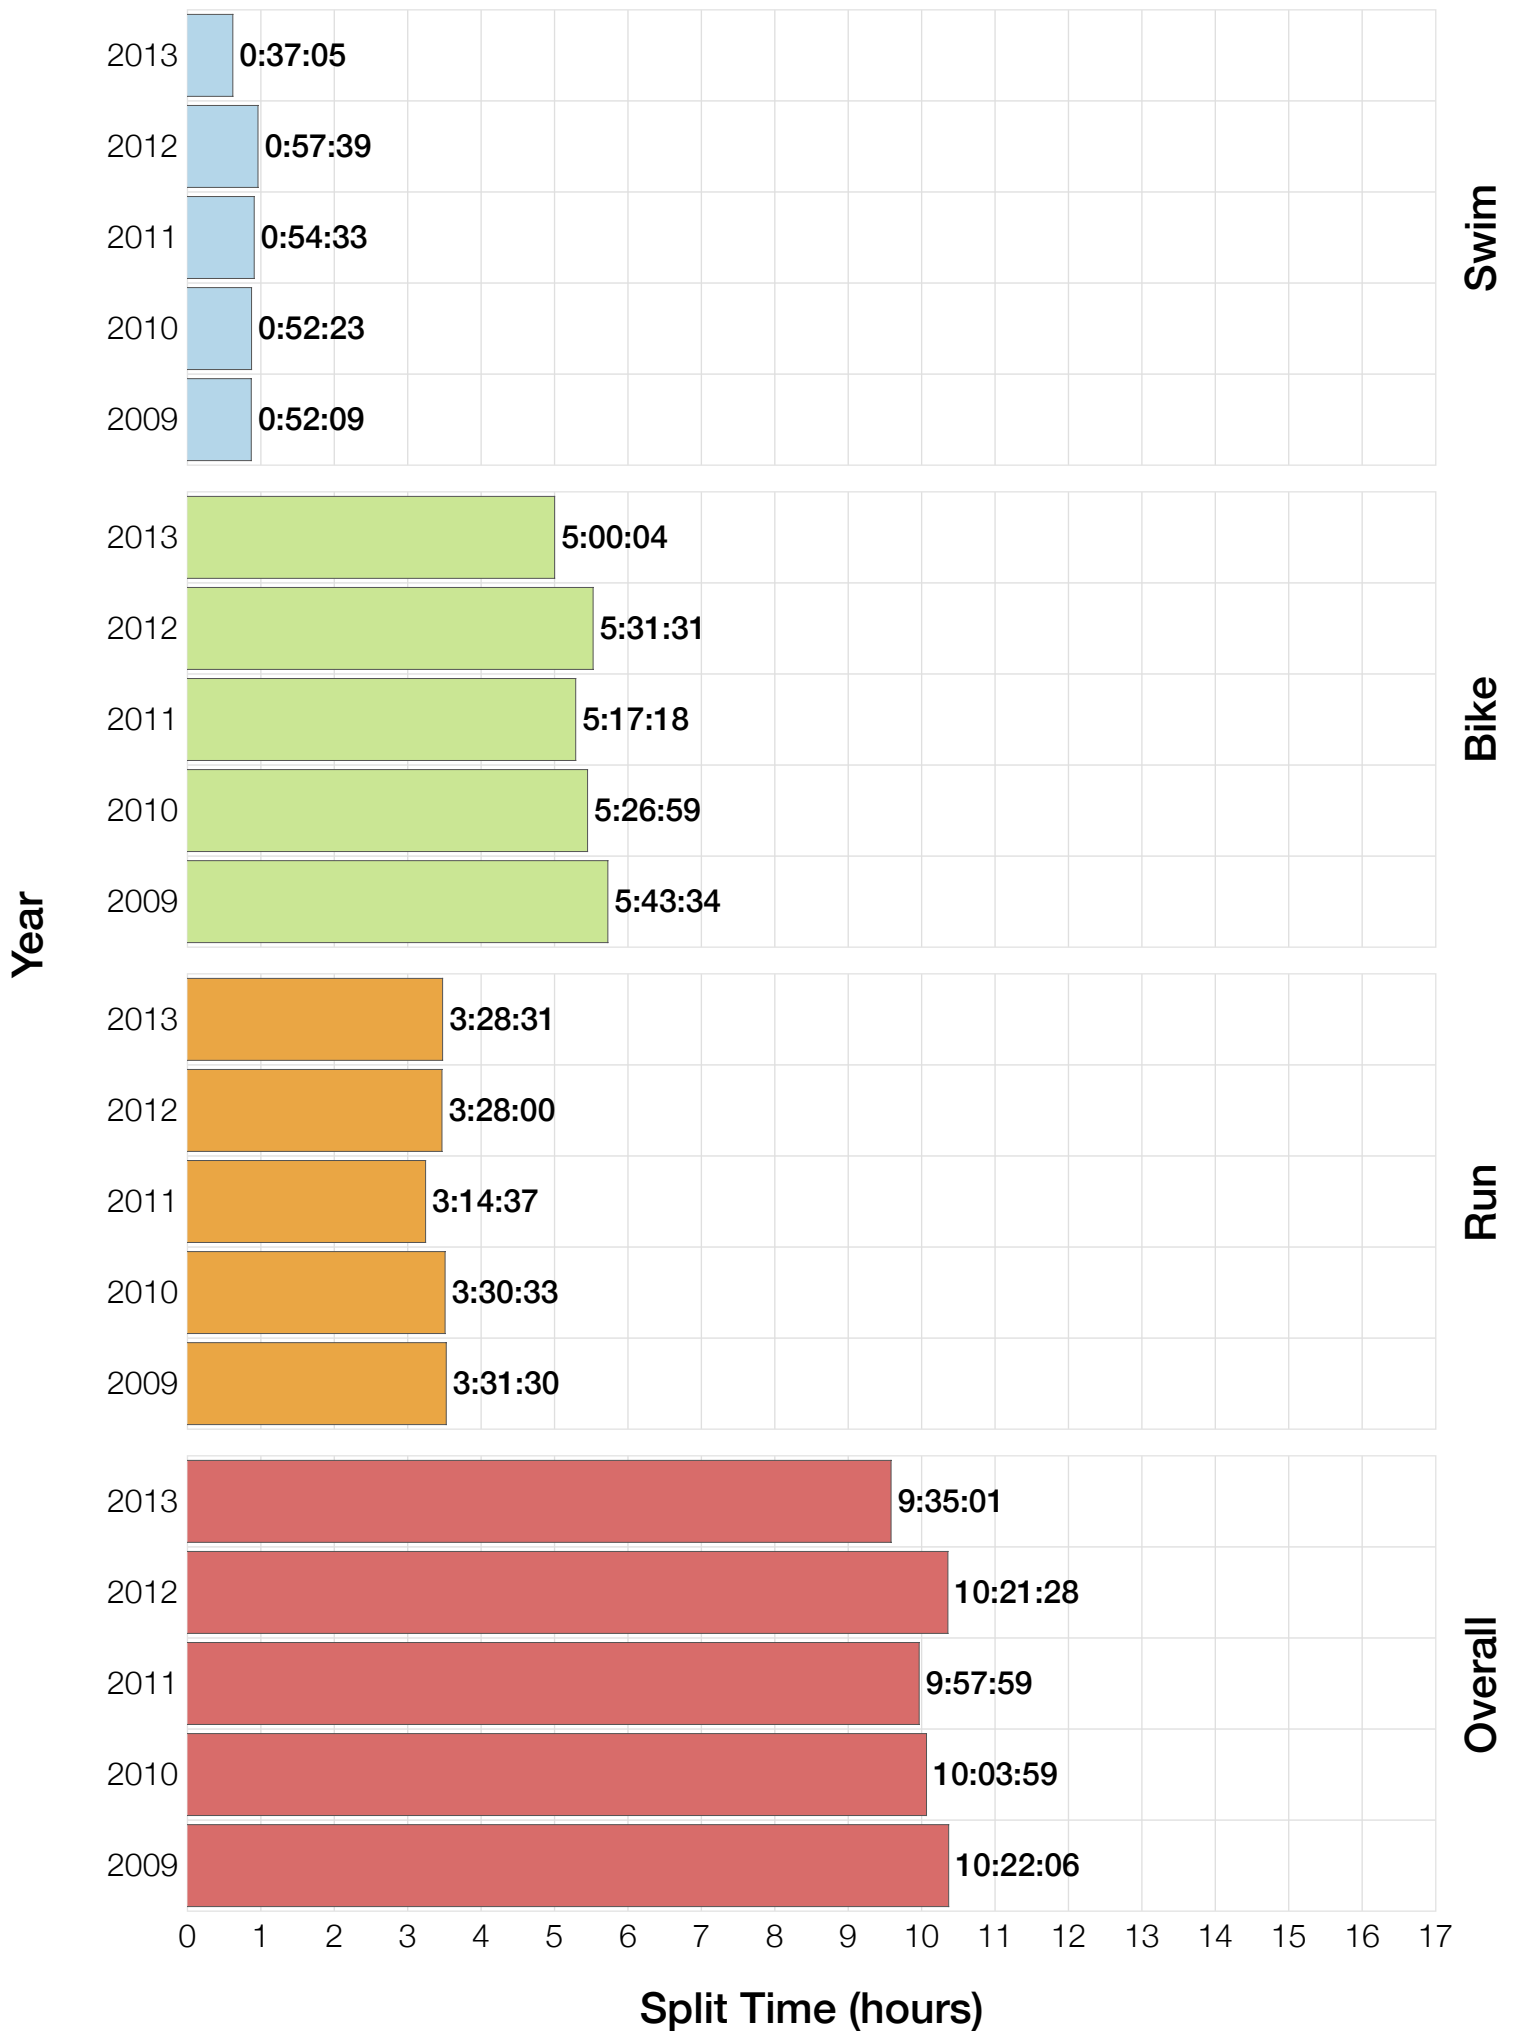

F30-34 Fastest Splits