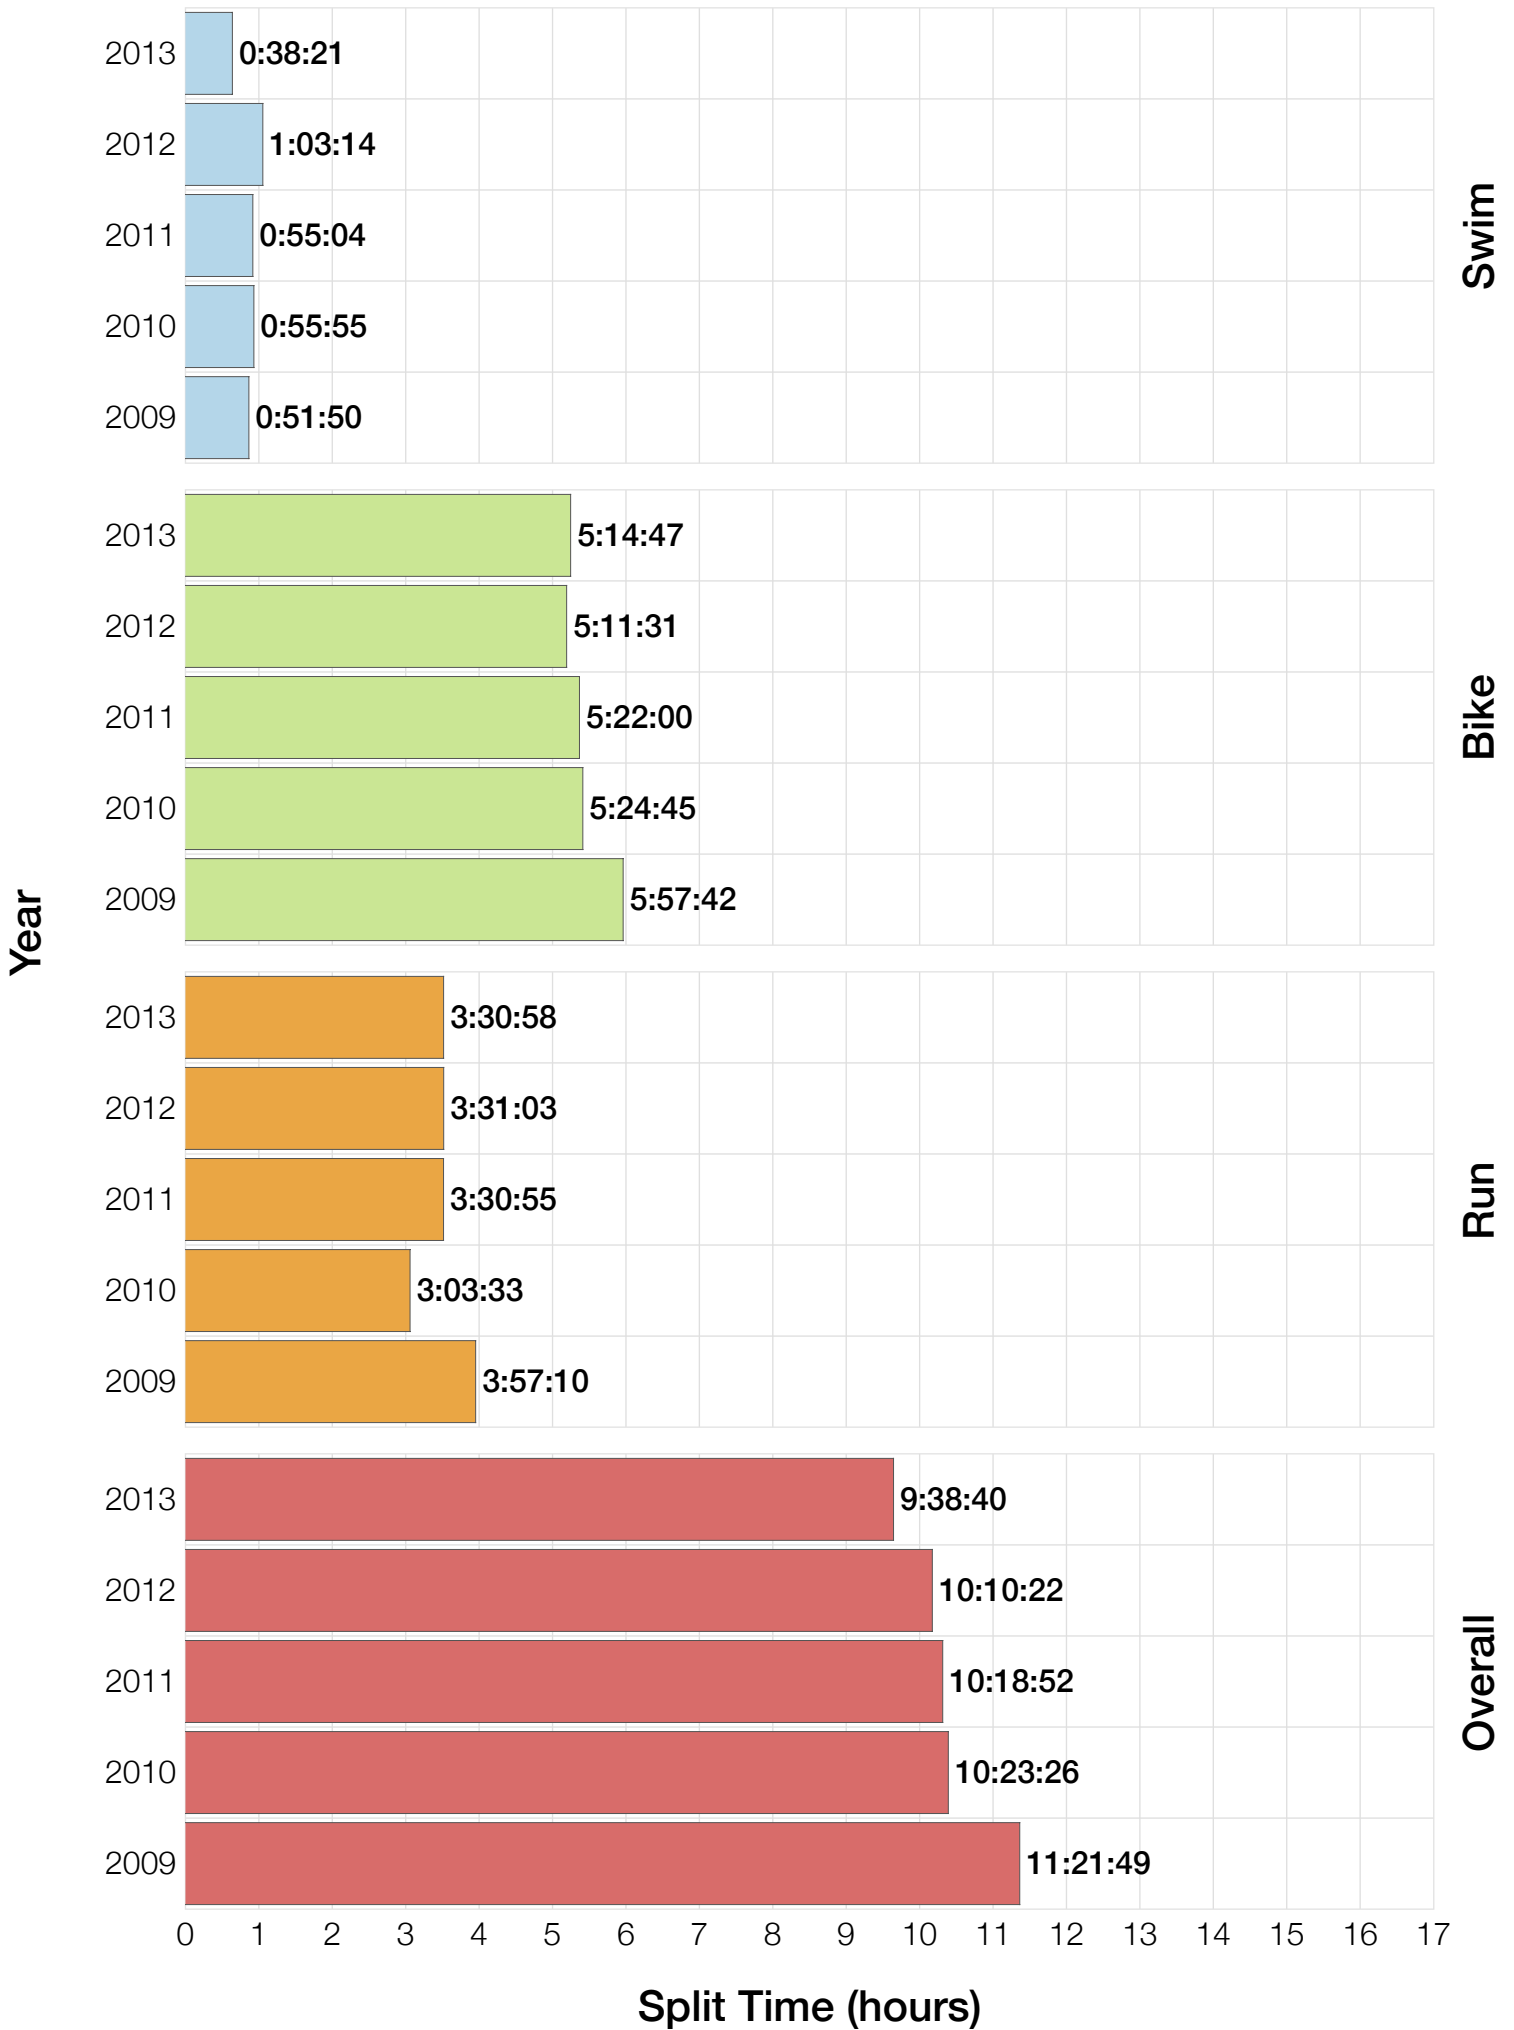

F35-39 Fastest Splits