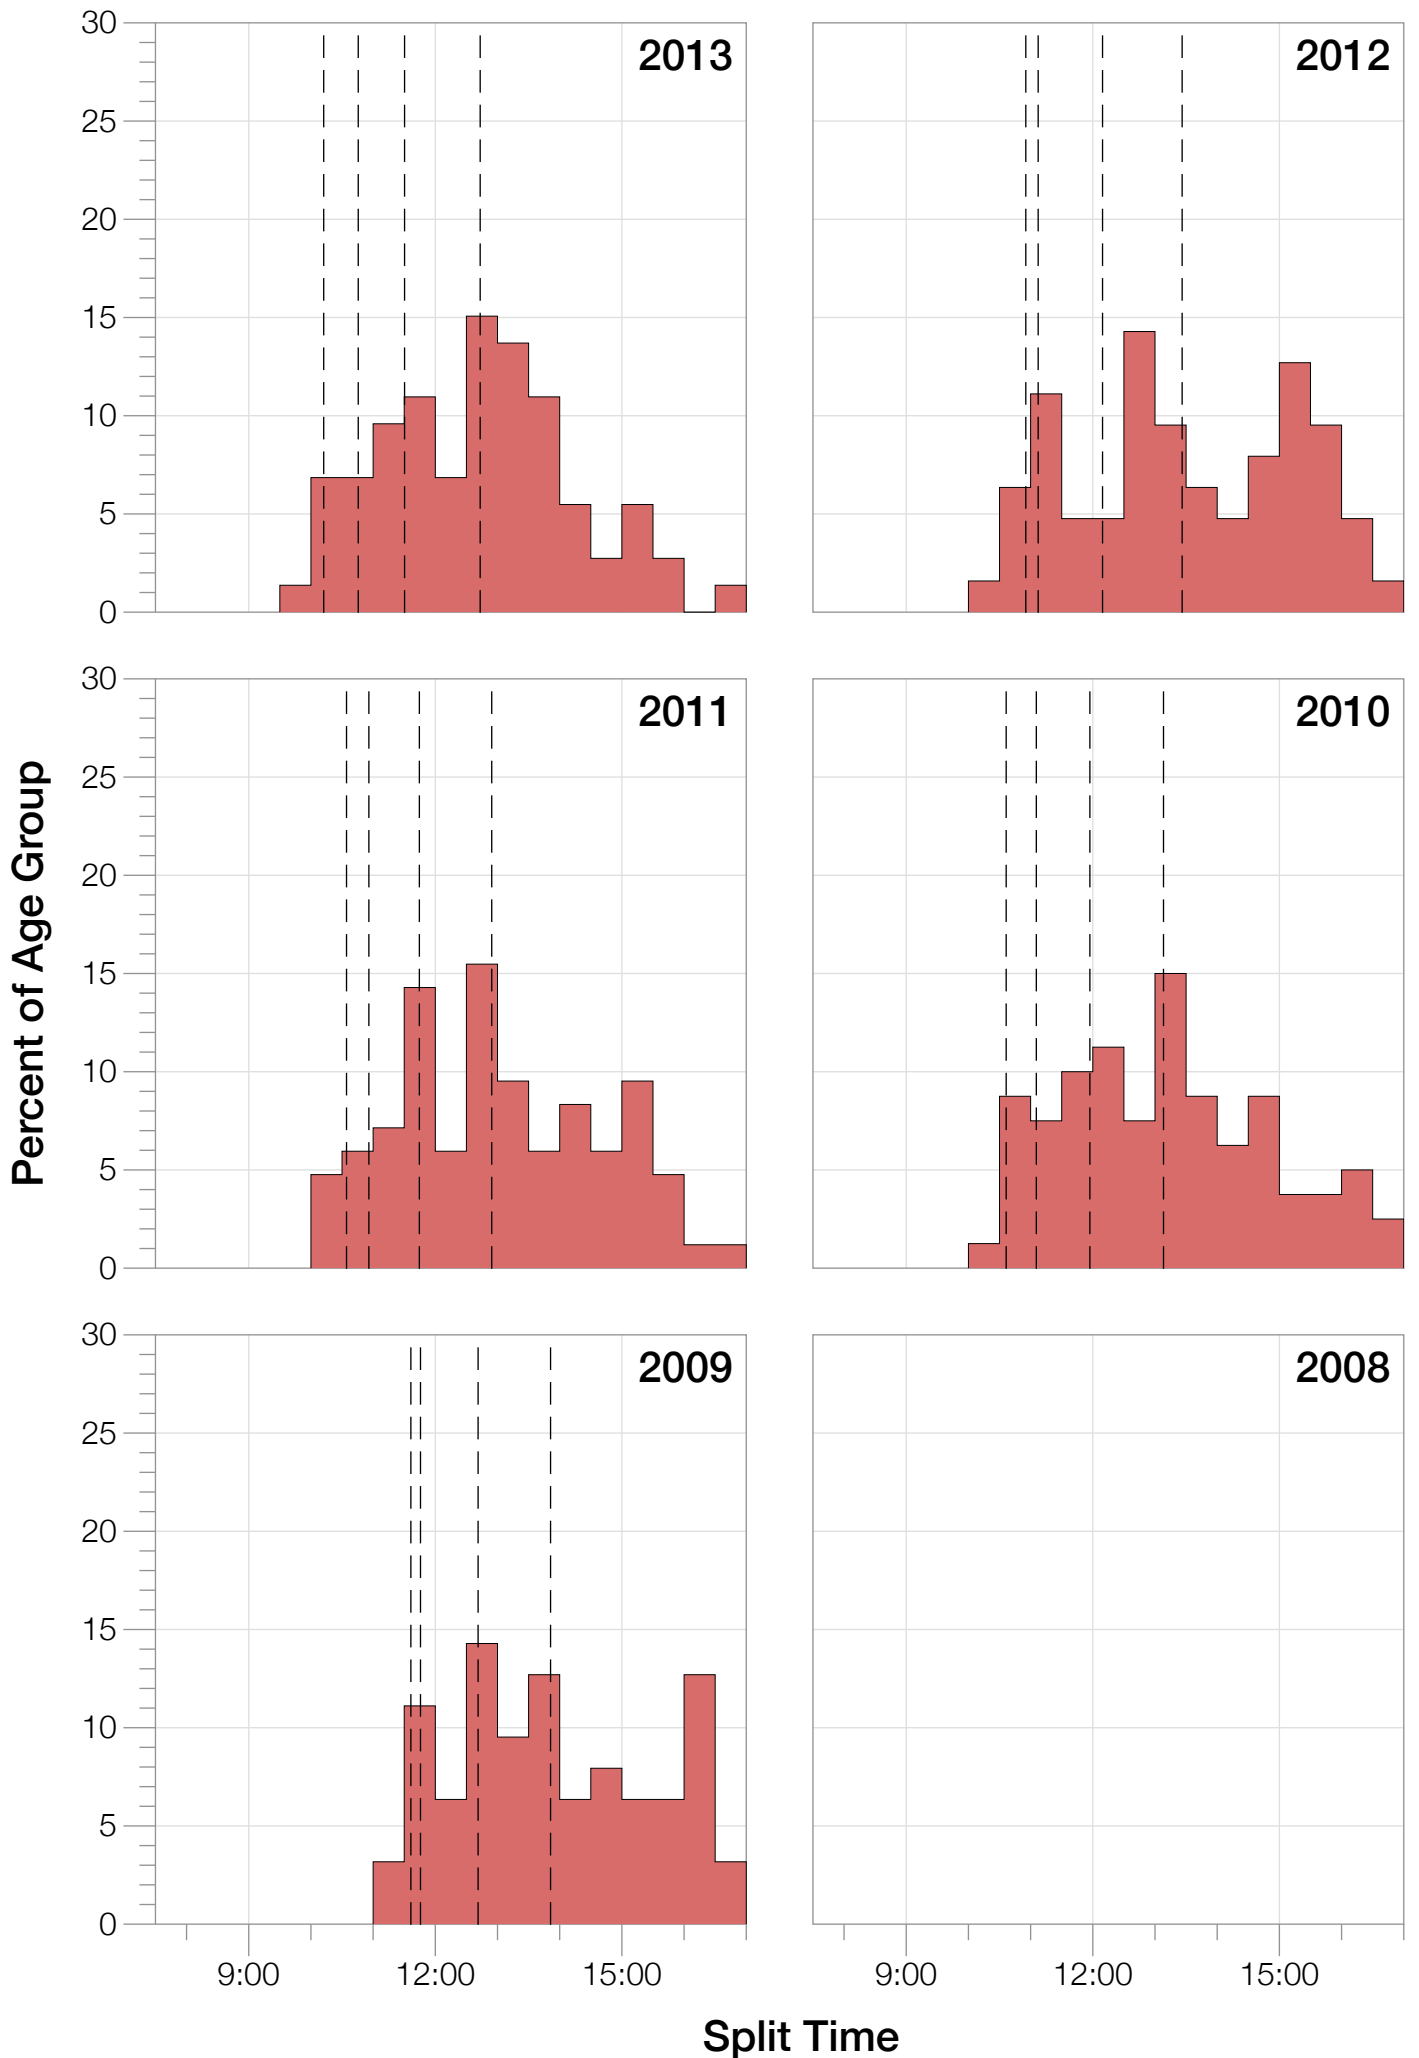

F35-39 Overall