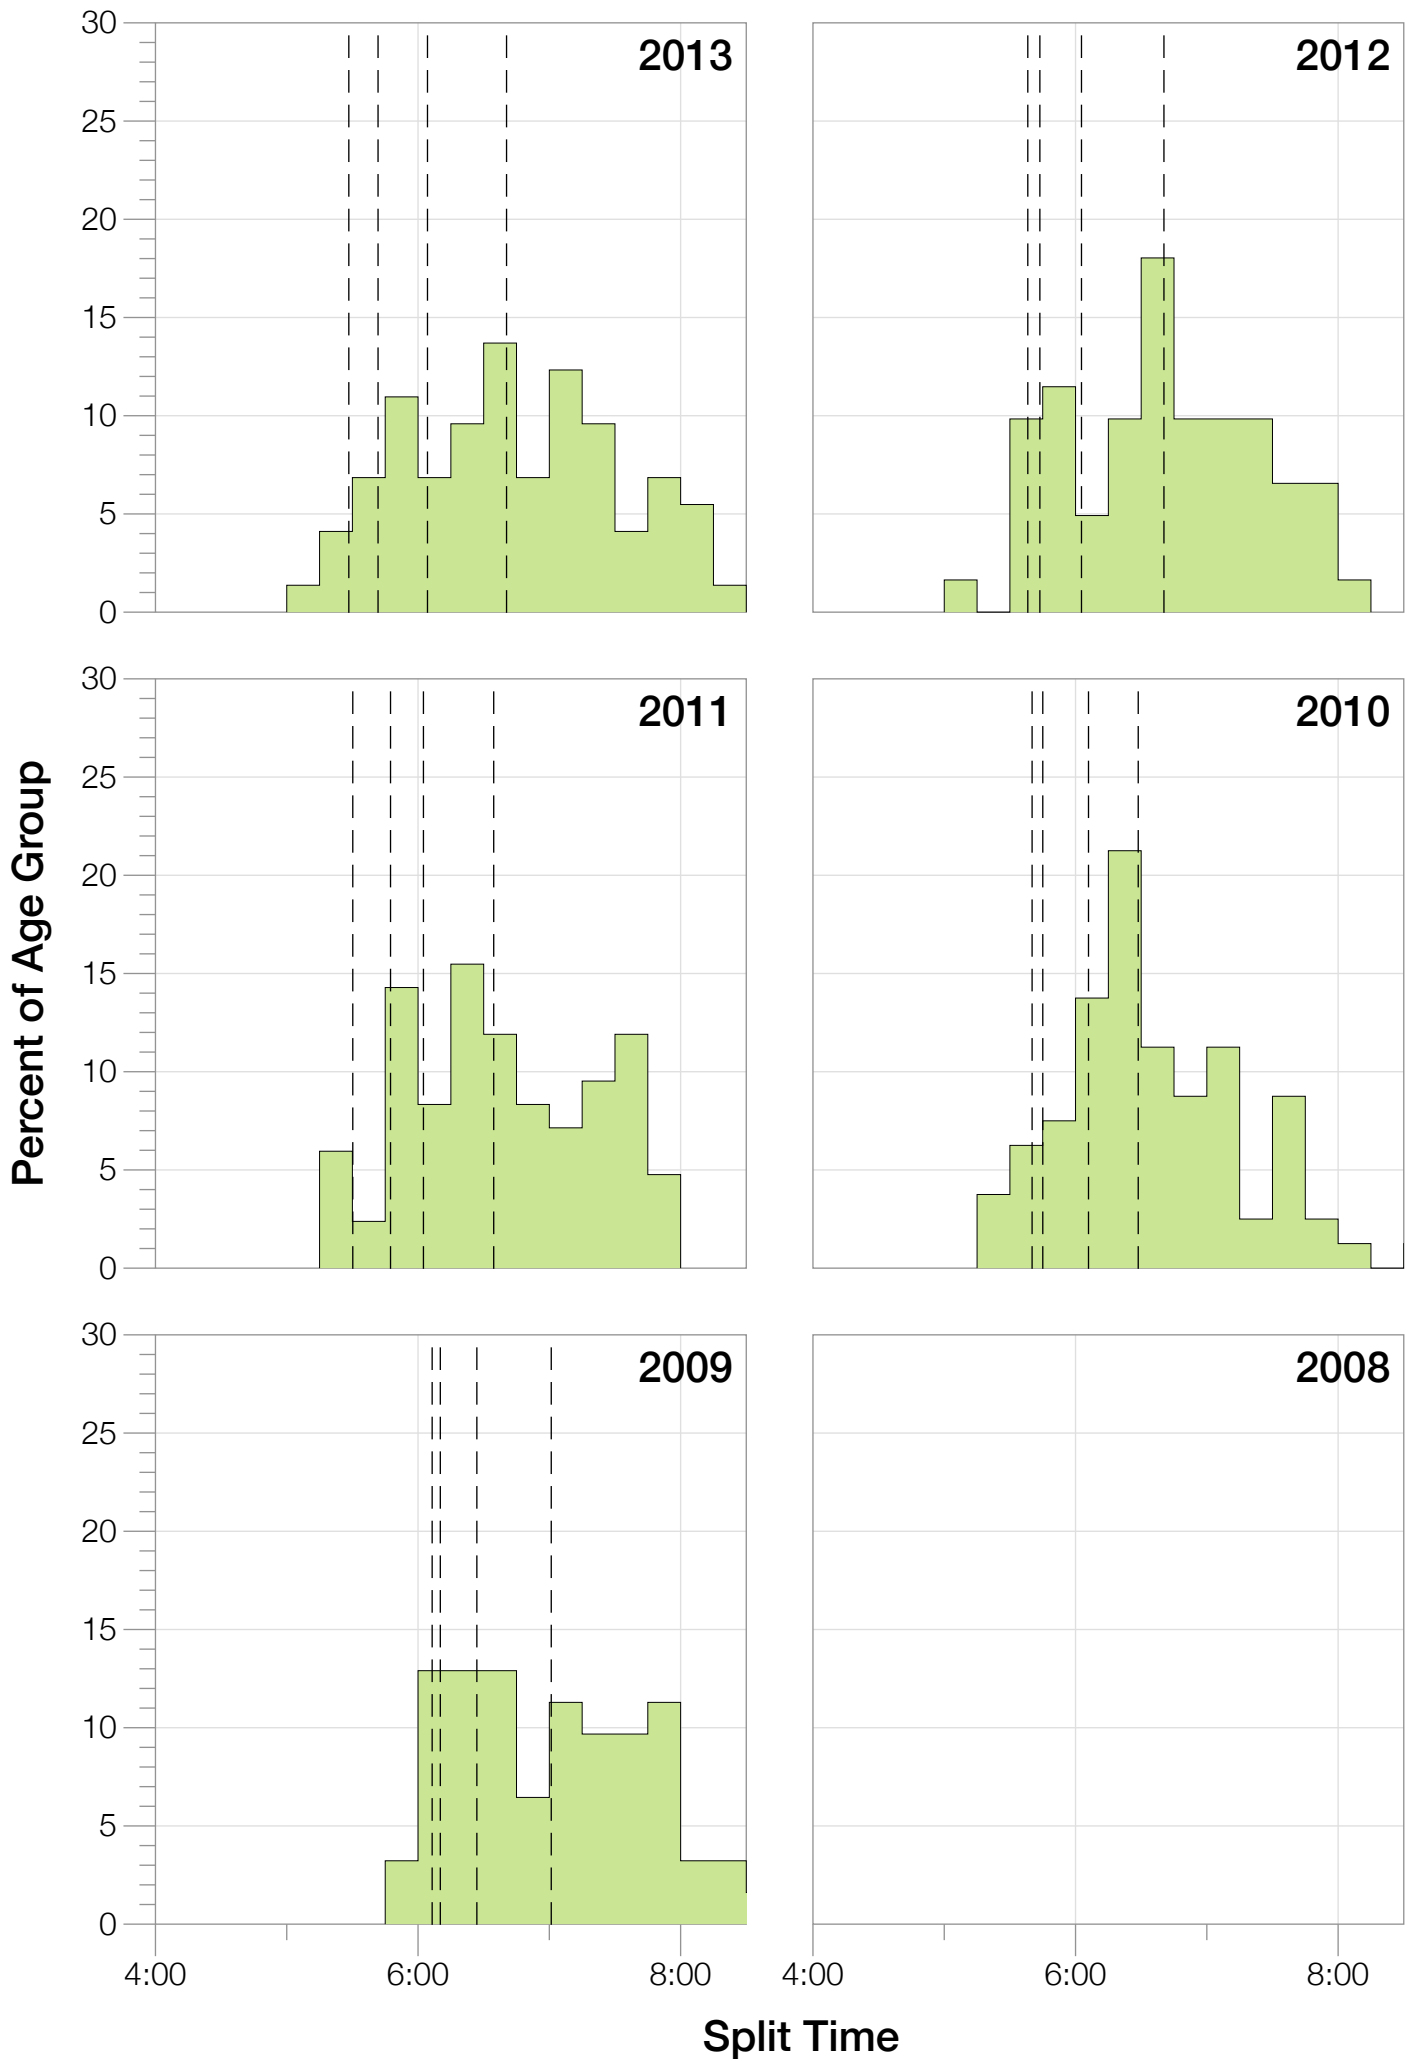

F35-39 Bike