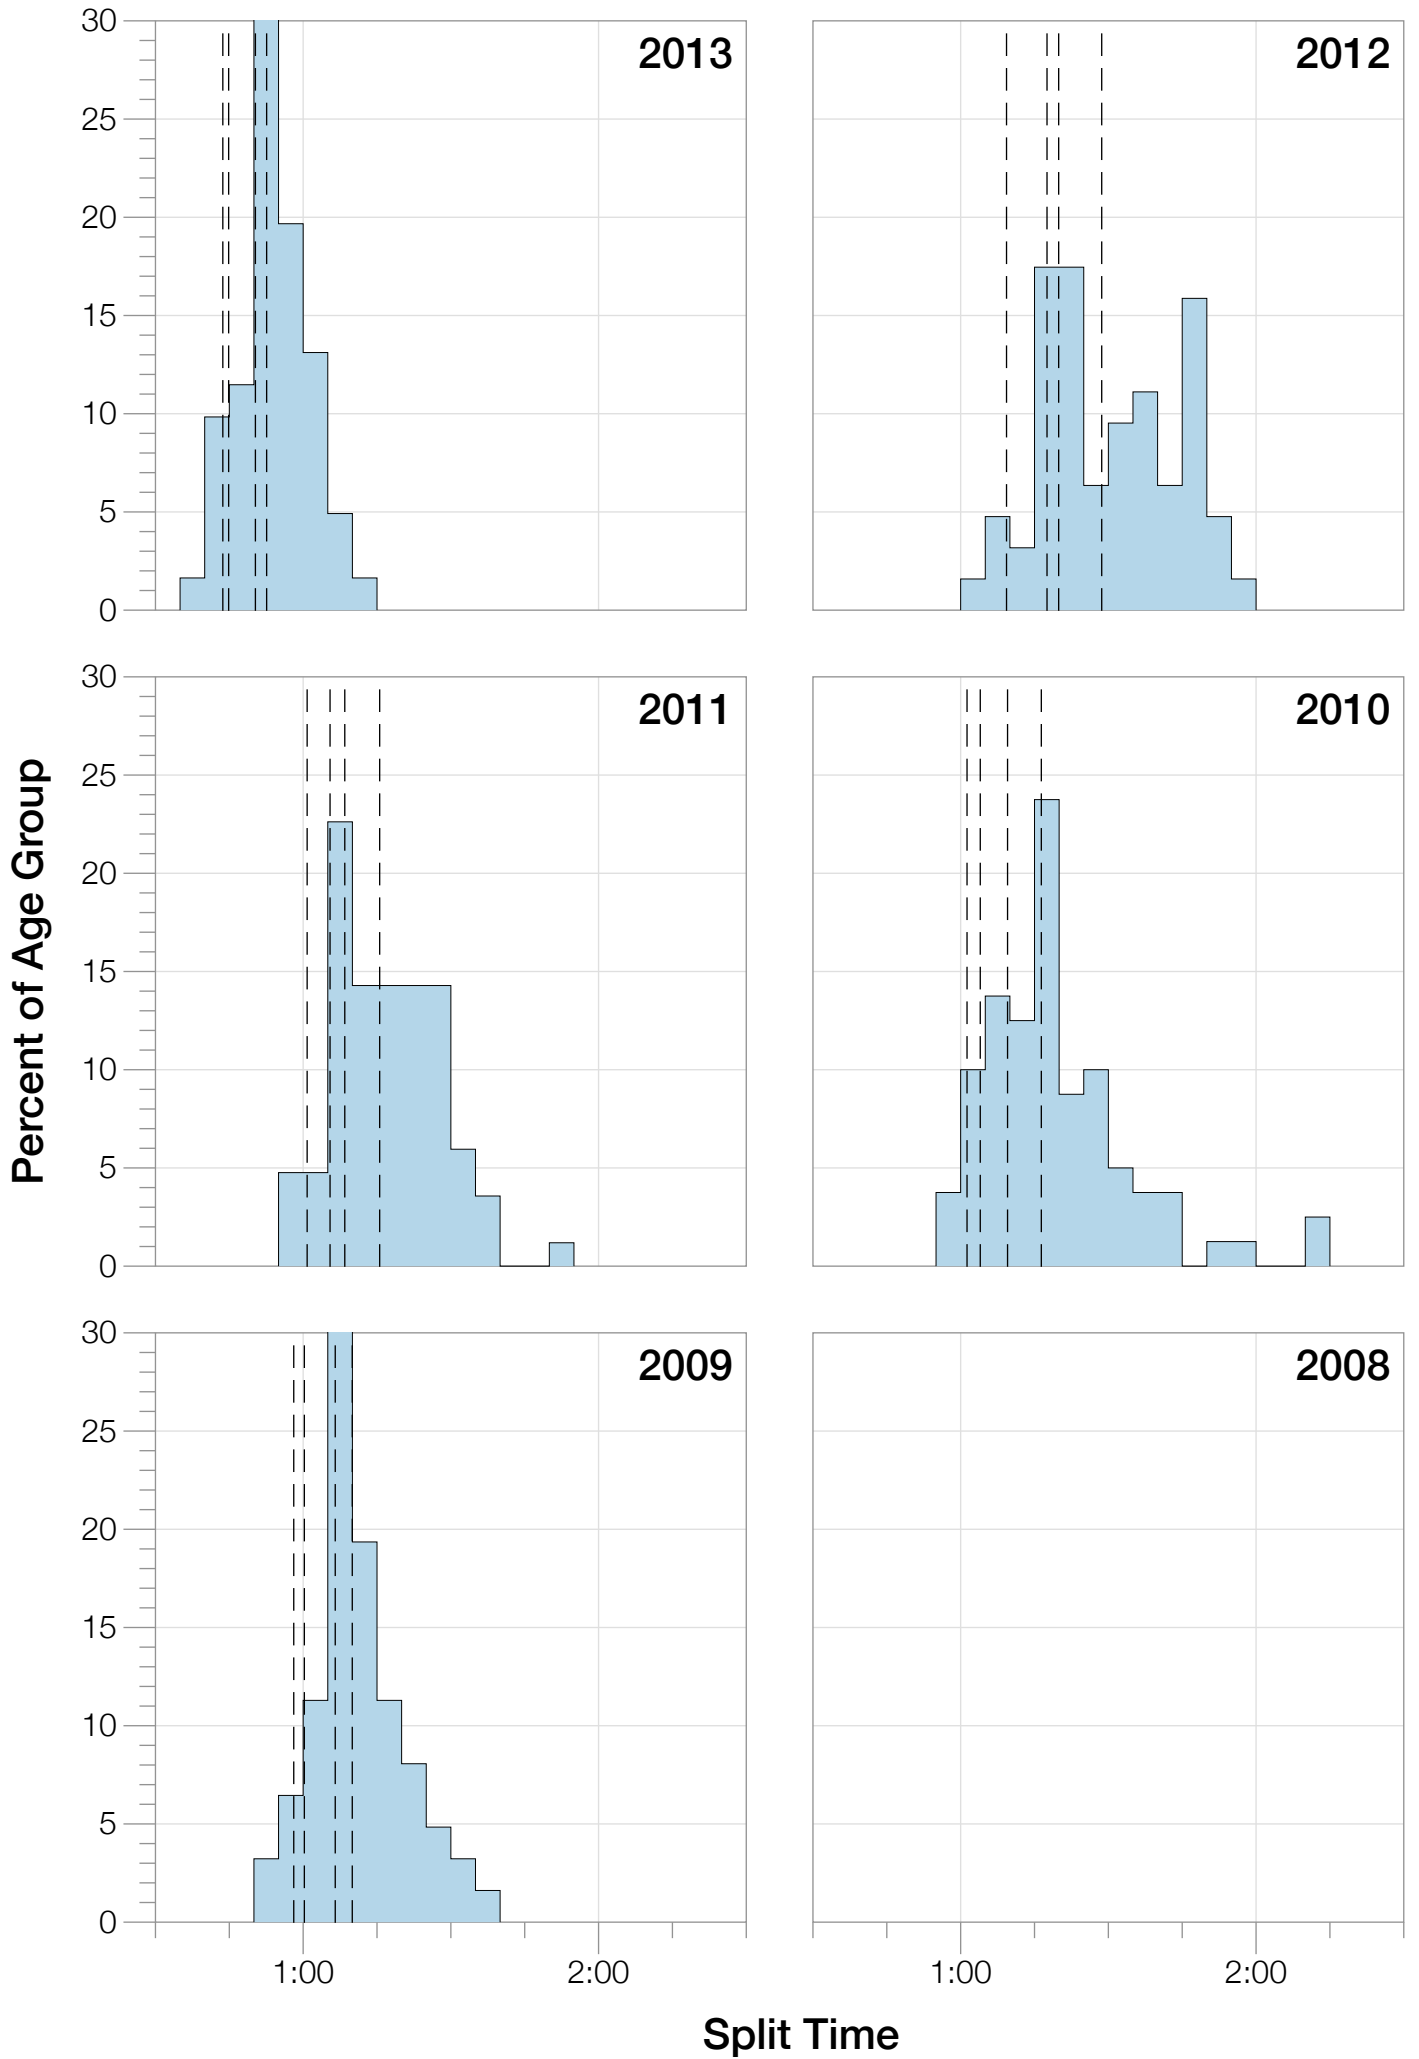

F35-39 Swim