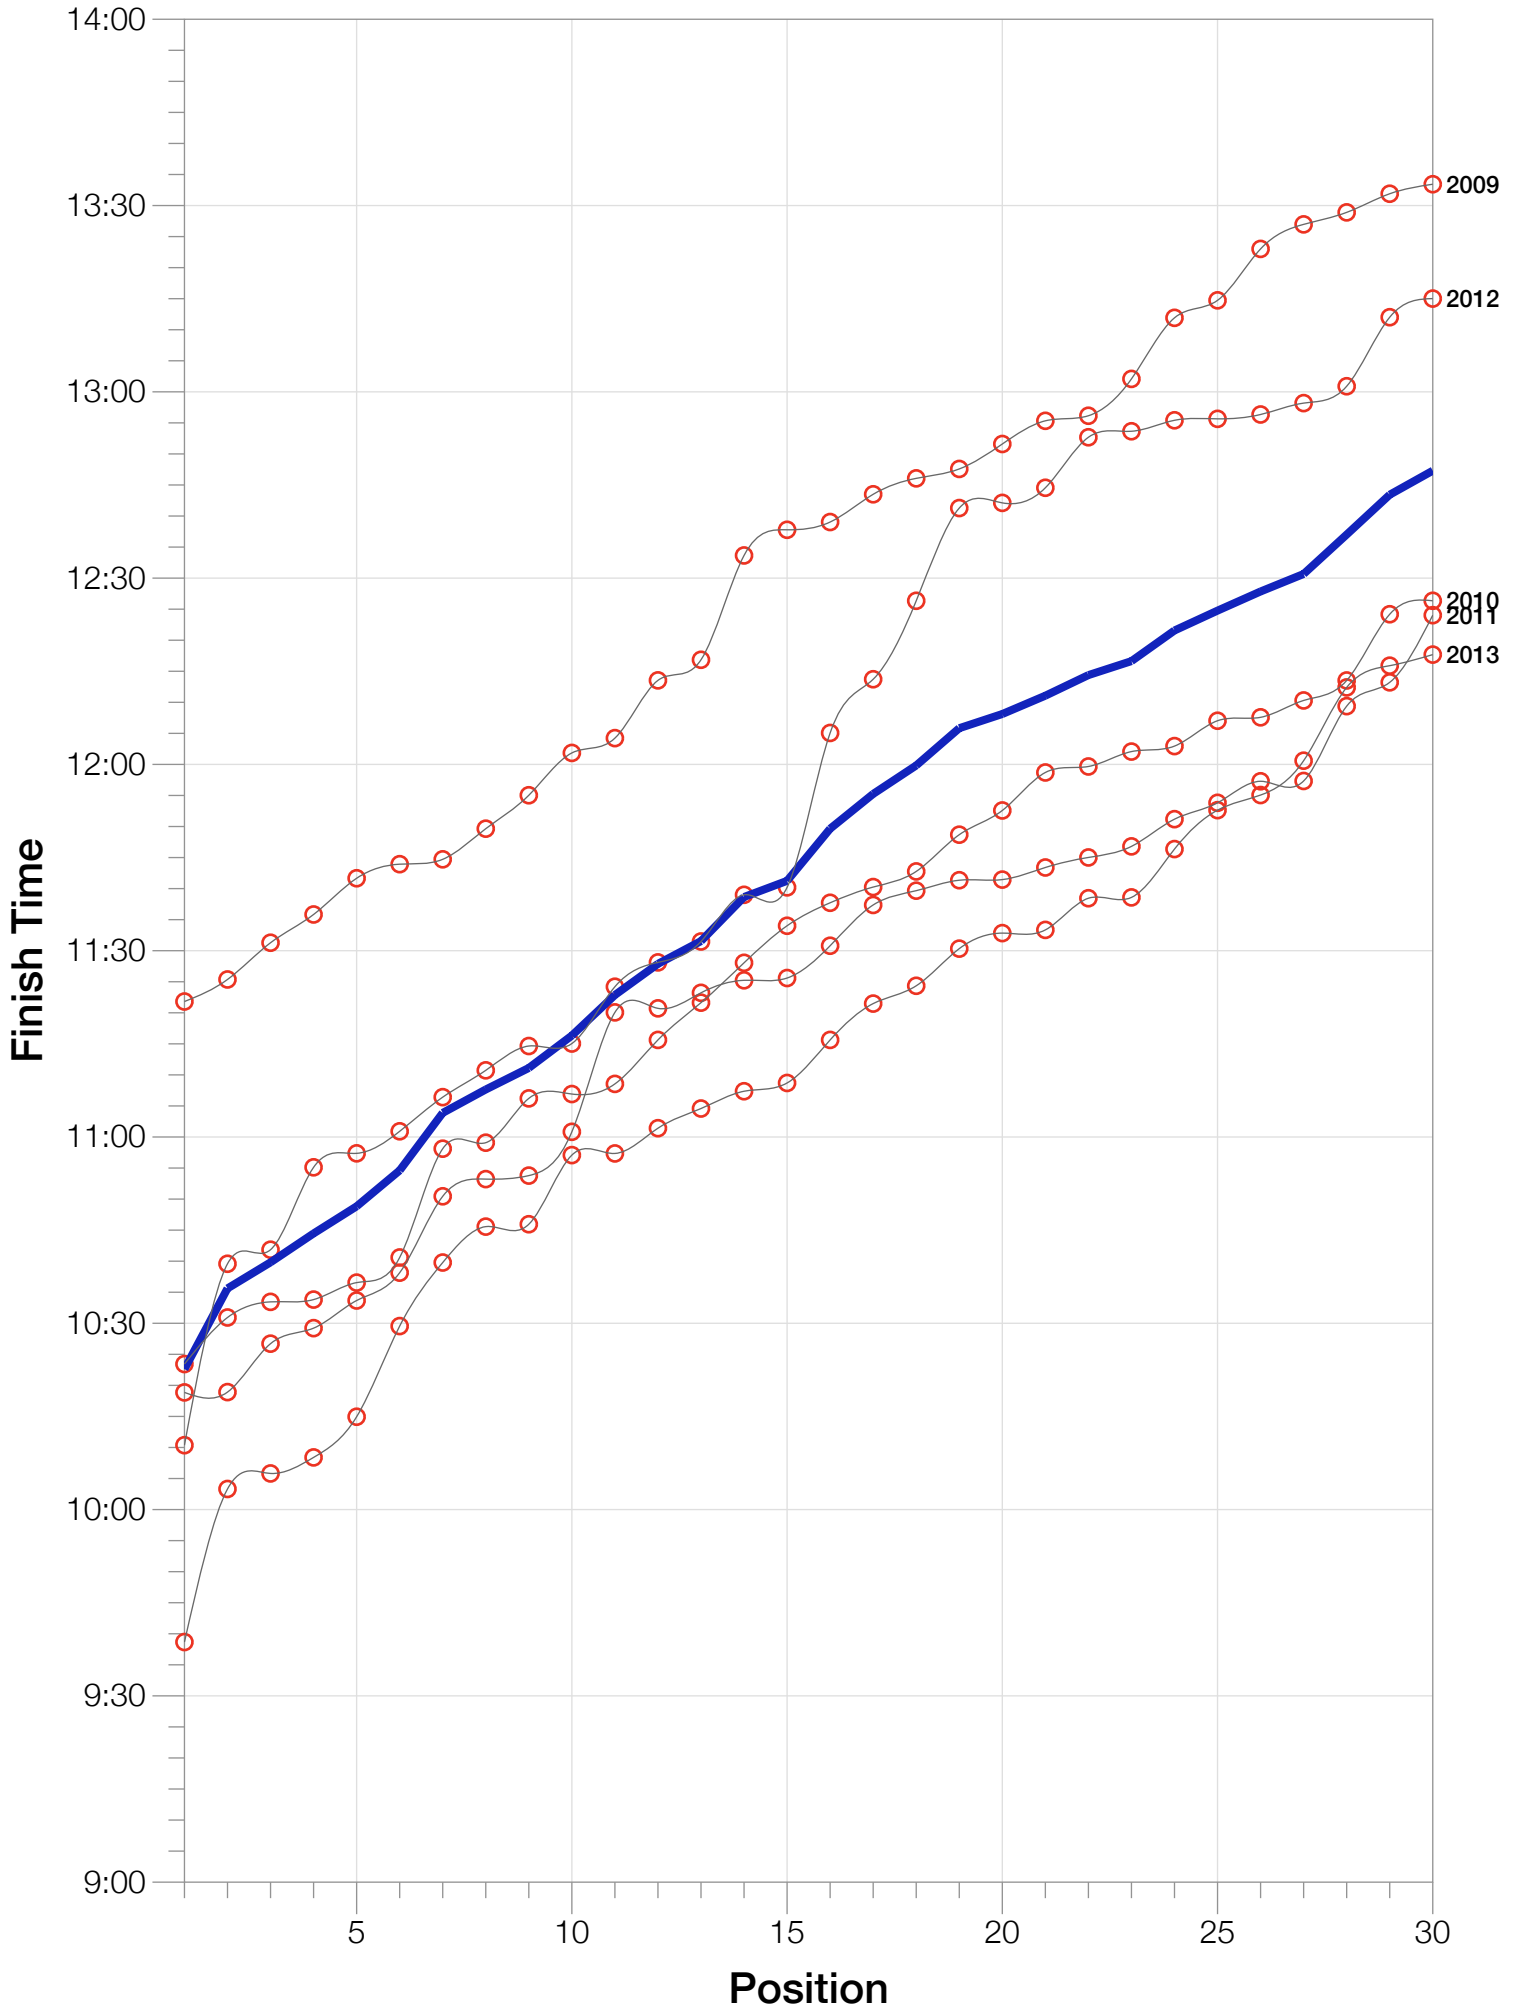

F35-39 Top 30 Finishing Splits

Estimated Kona Slot   Average Finishing Time   Finishing Time