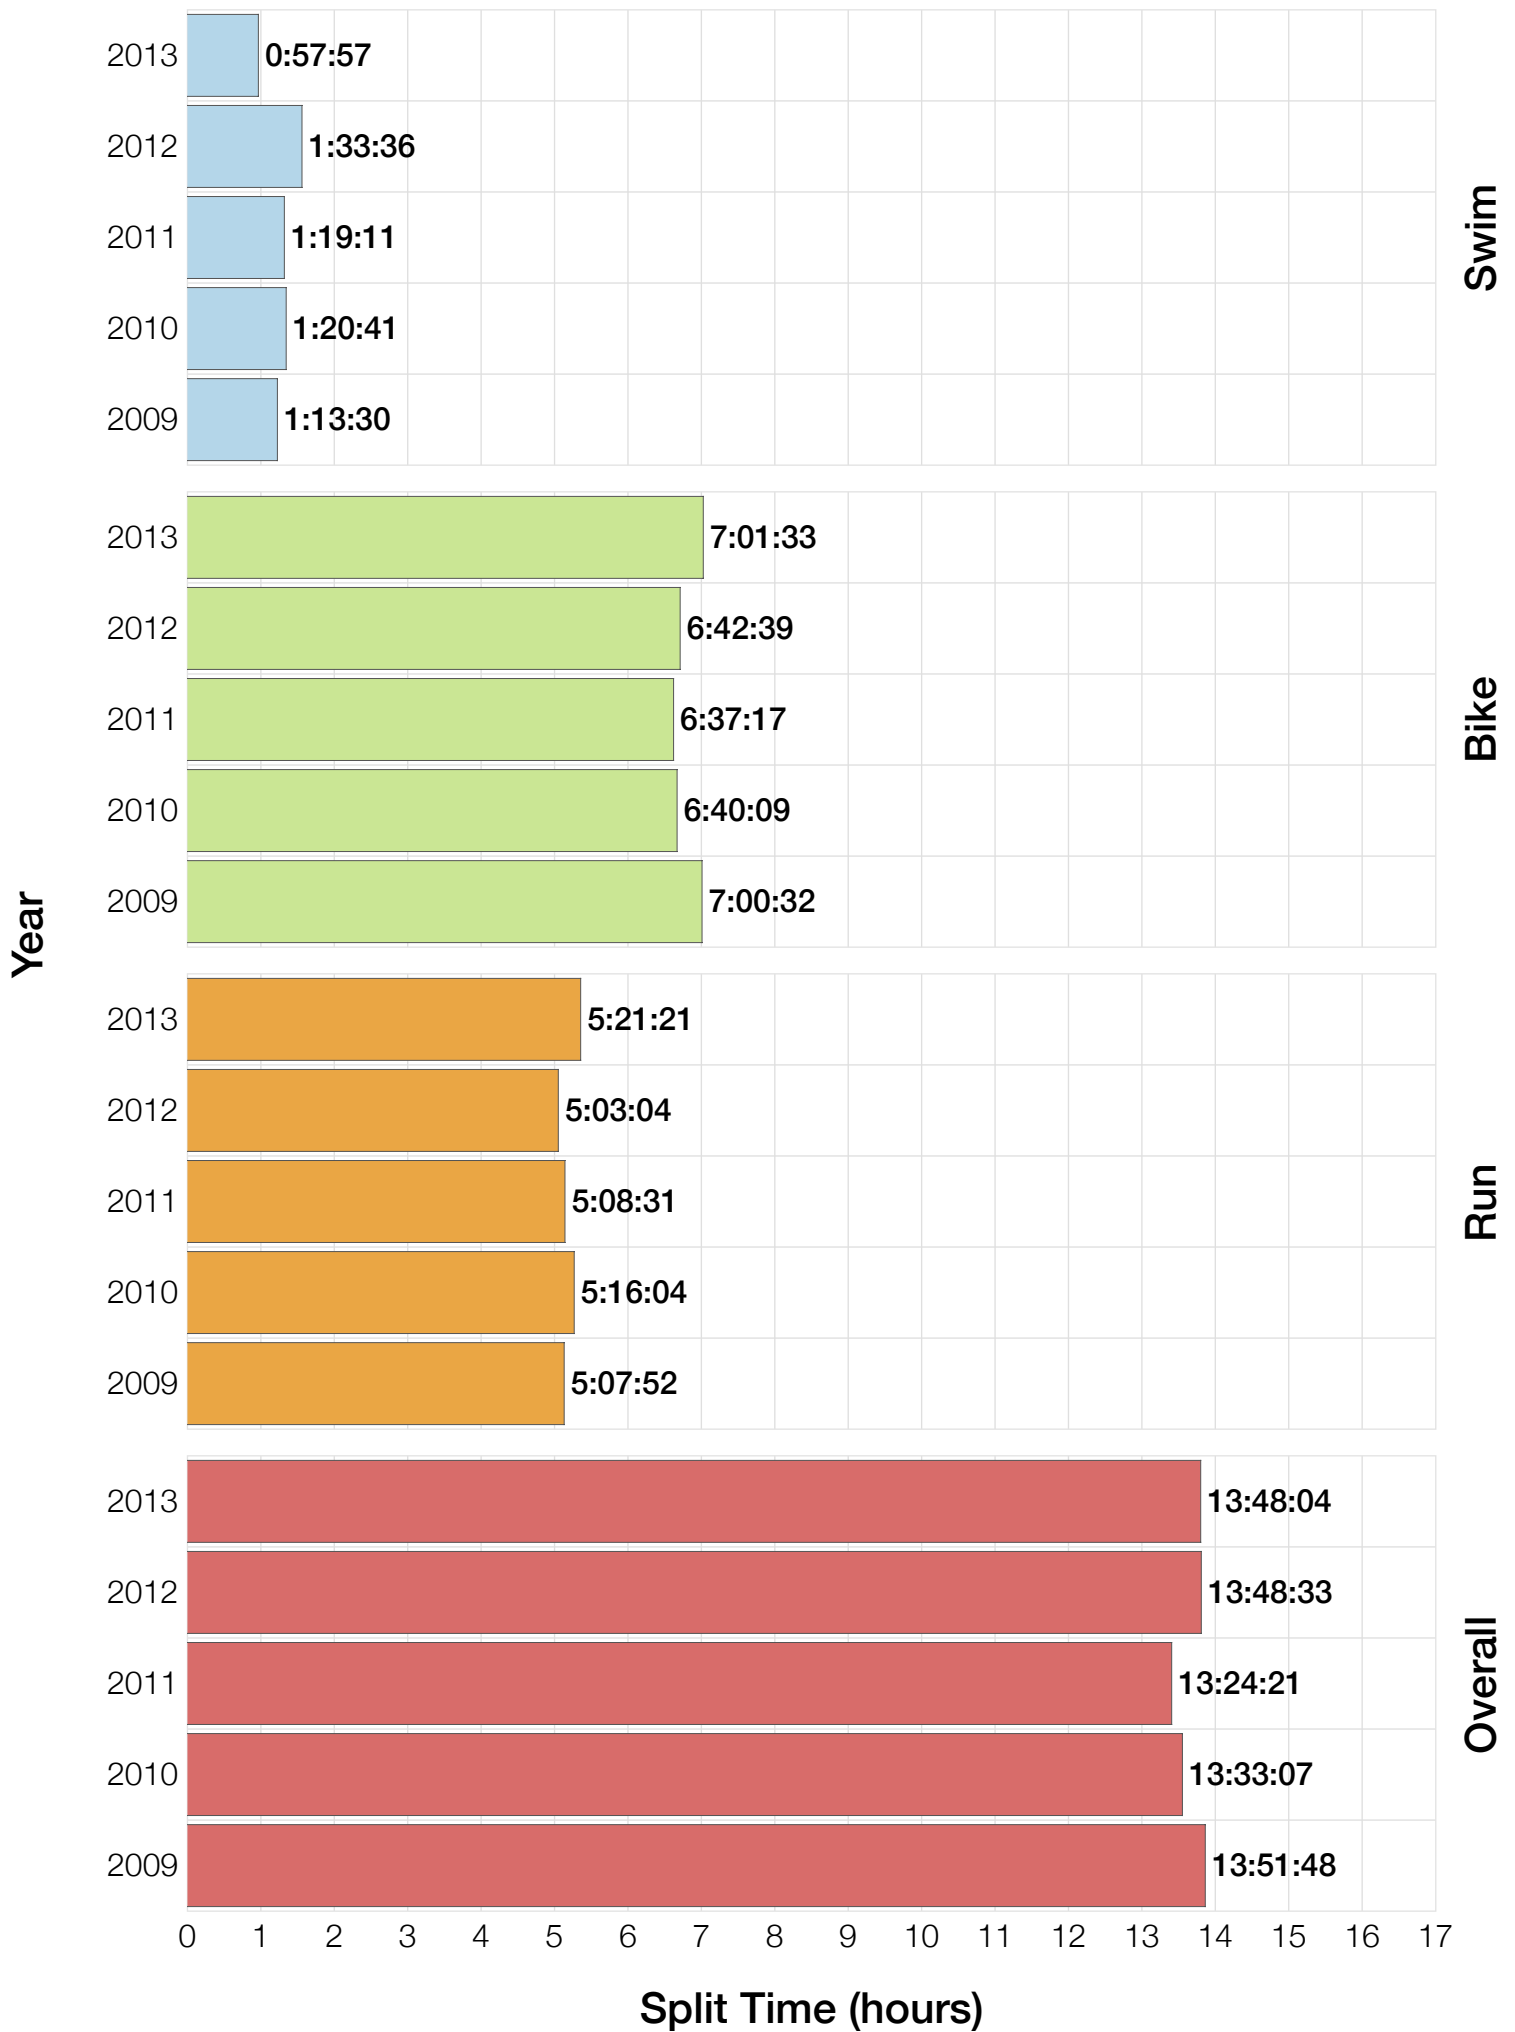

Ironman Cozumel F40-44 Stats

F40-44 Summary Statistics

Year	Finishers	F40-44 Finishers	Male Winner's Time	Female Winner's Time	F40-44 Winner's Time
2009	1319	67	8:18:40	9:06:58	10:59:03
2010	1636	72	8:12:20	9:07:08	10:11:35
2011	1753	87	8:23:52	9:14:08	10:03:37
2012	1787	85	8:15:07	9:15:38	10:14:29
2013	1851	93	7:55:23	8:52:28	9:42:53
Average	1669	81	8:13:04	9:07:16	10:14:19

F40-44 Swim

F40-44 Bike

F40-44 Run

F40-44 Overall

F40-44 Fastest Splits

F40-44 Median Splits

F40-44 Slowest Splits

F40-44 Top 30 Finishing Splits

Estimated Kona Slot Average Finishing Time Finishing Time

F40-44 Top 10 and Kona Times and Splits

Summary Statistics

Position	Swim Time	Bike Time	Run Time	Overall Time
Average Male Winner	0:48:50	4:42:16	2:52:49	8:13:04
Average Female Winner	0:49:43	4:58:01	3:13:04	9:07:16
Average 1st Age Grouper	1:01:22	5:29:04	3:37:25	10:14:19
Average 2nd Age Grouper	1:00:49	5:37:54	3:49:35	10:31:01
Average 3rd Age Grouper	1:02:02	5:29:49	4:02:55	10:42:38
Average 4th Age Grouper	1:03:39	5:43:05	3:51:46	10:46:23
Average 5th Age Grouper	1:03:11	5:41:01	4:09:53	11:02:12
Average 6th Age Grouper	1:05:09	5:51:02	4:05:16	11:10:11
Average 7th Age Grouper	1:07:18	5:55:26	4:08:27	11:18:59
Average 8th Age Grouper	1:04:41	6:03:16	4:15:25	11:32:10
Average 9th Age Grouper	1:06:25	6:02:43	4:23:46	11:41:23
Average 10th Age Grouper	1:05:34	6:07:19	4:25:08	11:47:03
Kona Qualifier Average	1:01:07	5:33:00	3:42:49	10:22:40
Top 10 Age Grouper Average	1:04:05	5:48:16	4:05:16	11:04:38