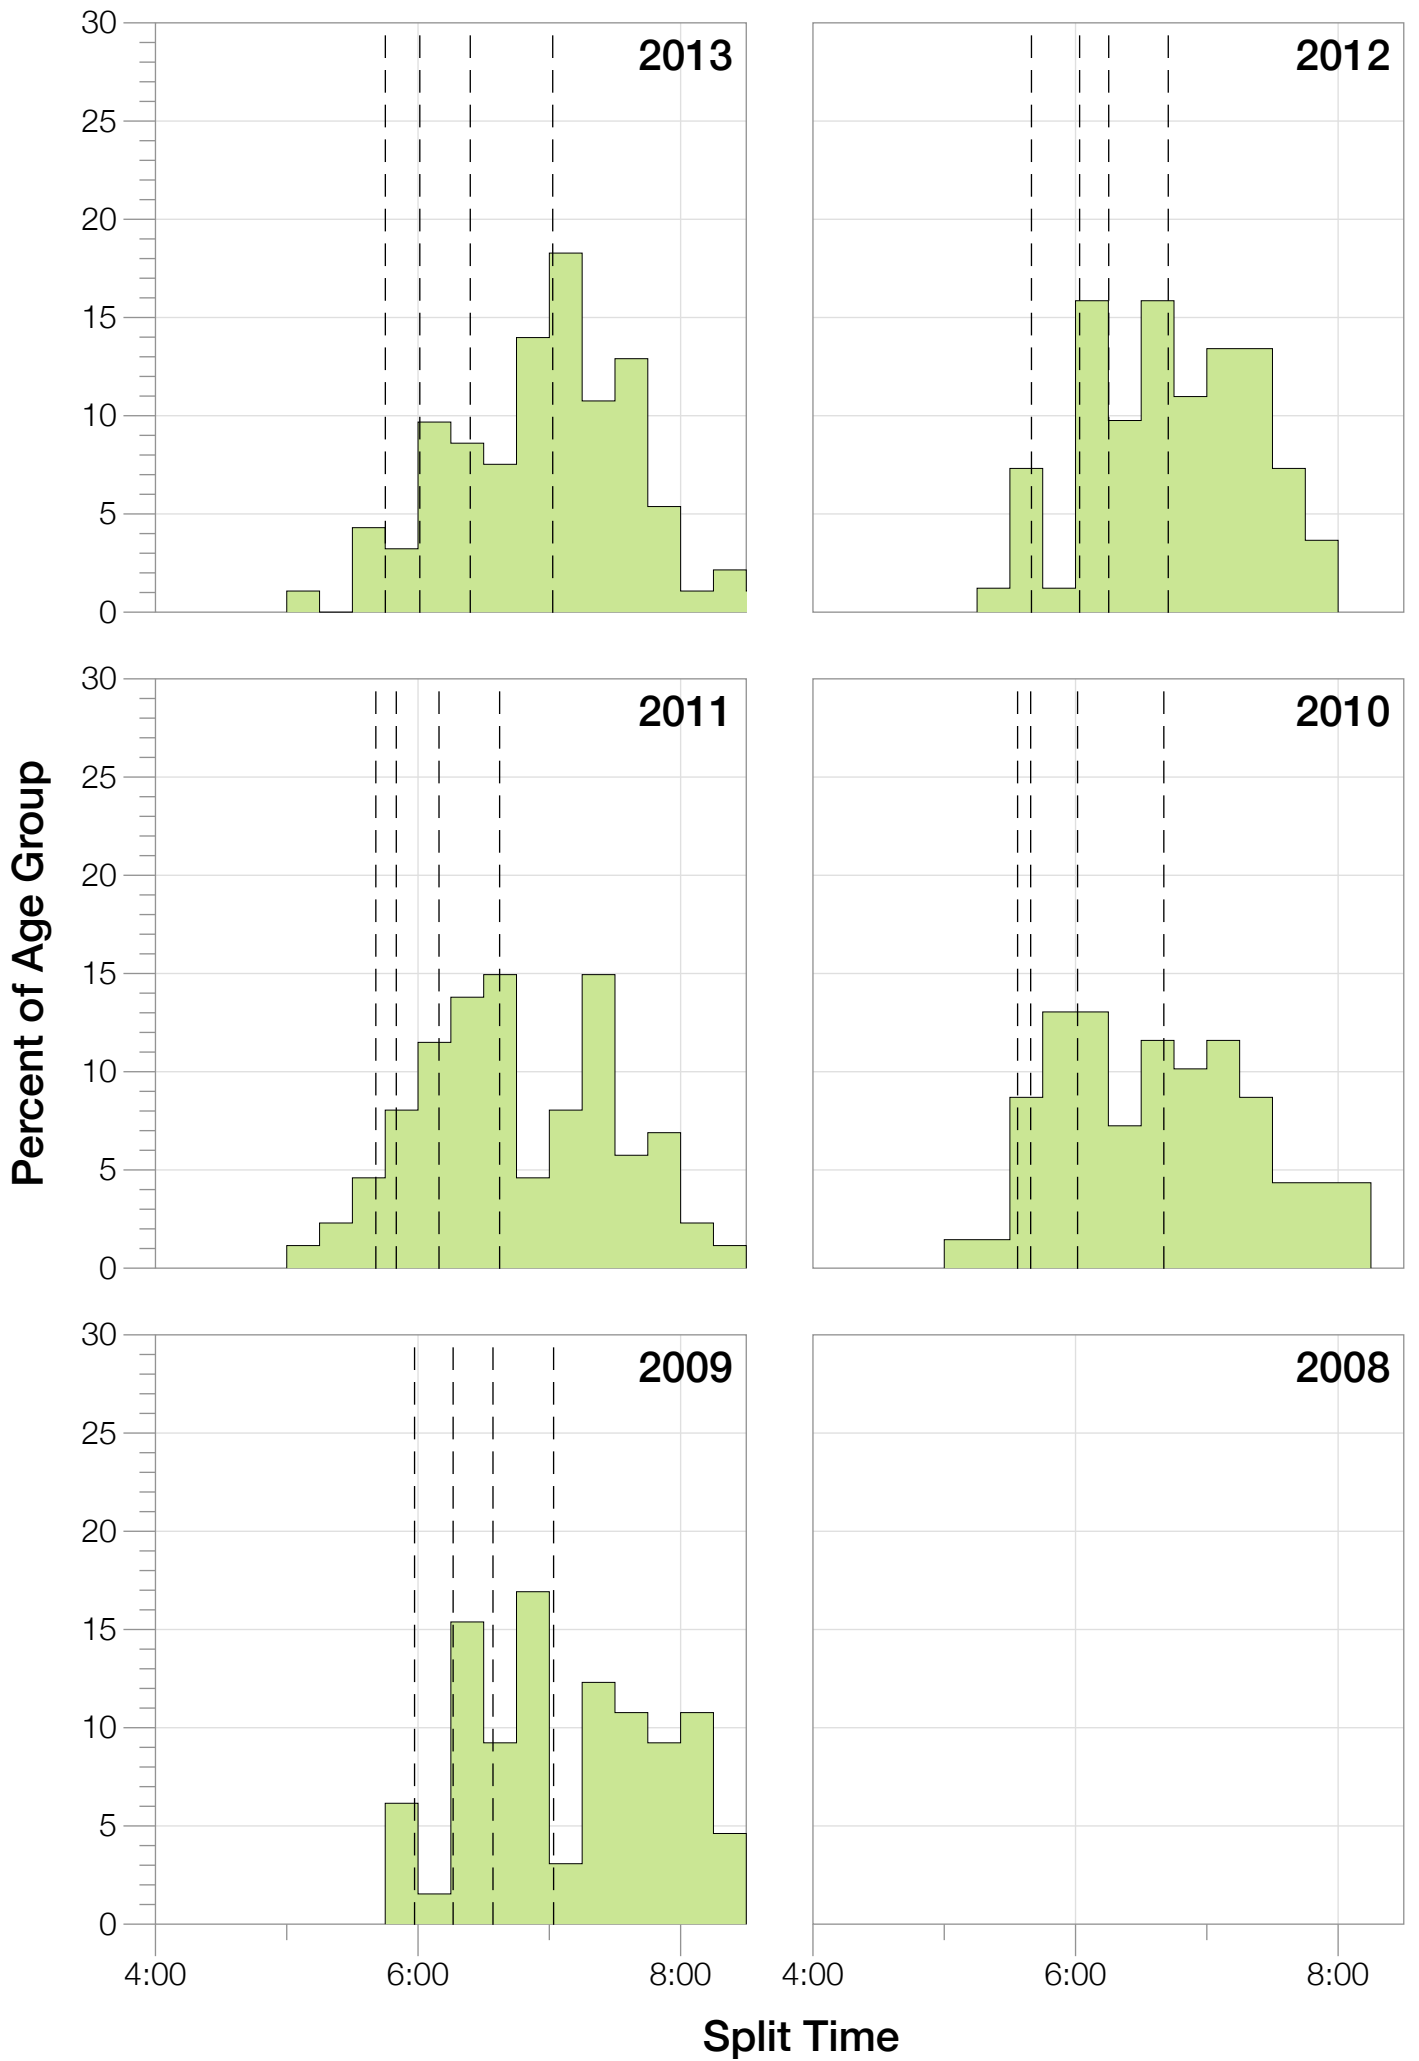

Ironman Cozumel F40-44 Stats

F40-44 Summary Statistics

Year	Finishers	F40-44 Finishers	Male Winner's Time	Female Winner's Time	F40-44 Winner's Time
2009	1319	67	8:18:40	9:06:58	10:59:03
2010	1636	72	8:12:20	9:07:08	10:11:35
2011	1753	87	8:23:52	9:14:08	10:03:37
2012	1787	85	8:15:07	9:15:38	10:14:29
2013	1851	93	7:55:23	8:52:28	9:42:53
Average	1669	81	8:13:04	9:07:16	10:14:19

F40-44 Swim

F40-44 Bike

F40-44 Run

F40-44 Overall

F40-44 Fastest Splits

F40-44 Median Splits

F40-44 Slowest Splits

F40-44 Top 30 Finishing Splits

Estimated Kona Slot Average Finishing Time Finishing Time

F40-44 Top 10 and Kona Times and Splits

Summary Statistics

Position	Swim Time	Bike Time	Run Time	Overall Time
Average Male Winner	0:48:50	4:42:16	2:52:49	8:13:04
Average Female Winner	0:49:43	4:58:01	3:13:04	9:07:16
Average 1st Age Grouper	1:01:22	5:29:04	3:37:25	10:14:19
Average 2nd Age Grouper	1:00:49	5:37:54	3:49:35	10:31:01
Average 3rd Age Grouper	1:02:02	5:29:49	4:02:55	10:42:38
Average 4th Age Grouper	1:03:39	5:43:05	3:51:46	10:46:23
Average 5th Age Grouper	1:03:11	5:41:01	4:09:53	11:02:12
Average 6th Age Grouper	1:05:09	5:51:02	4:05:16	11:10:11
Average 7th Age Grouper	1:07:18	5:55:26	4:08:27	11:18:59
Average 8th Age Grouper	1:04:41	6:03:16	4:15:25	11:32:10
Average 9th Age Grouper	1:06:25	6:02:43	4:23:46	11:41:23
Average 10th Age Grouper	1:05:34	6:07:19	4:25:08	11:47:03
Kona Qualifier Average	1:01:07	5:33:00	3:42:49	10:22:40
Top 10 Age Grouper Average	1:04:05	5:48:16	4:05:16	11:04:38