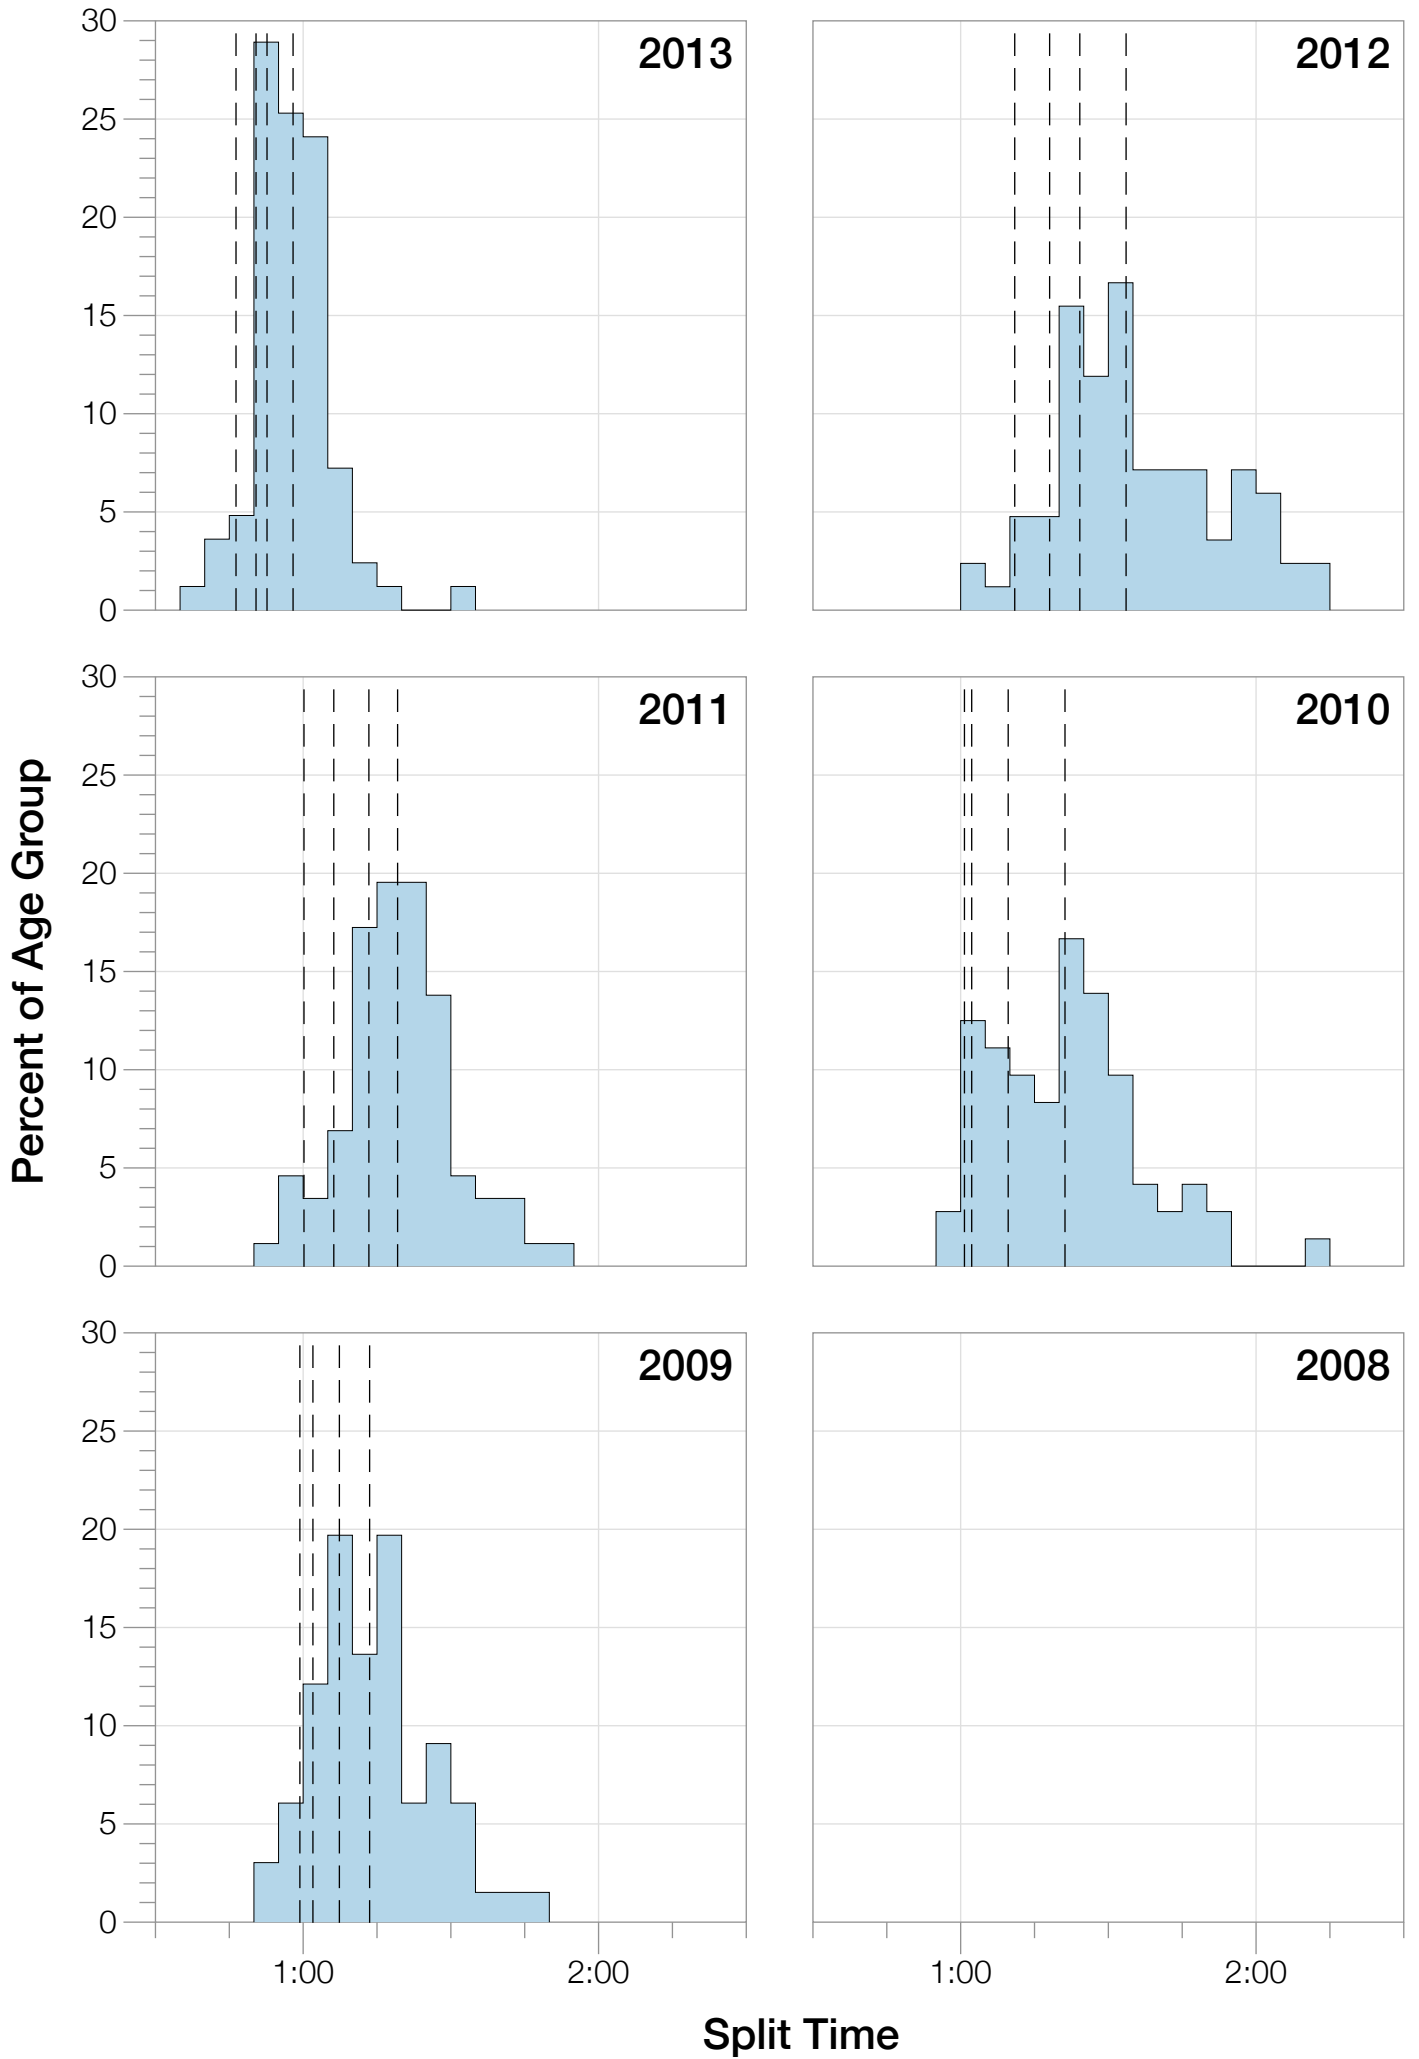

F40-44 Swim