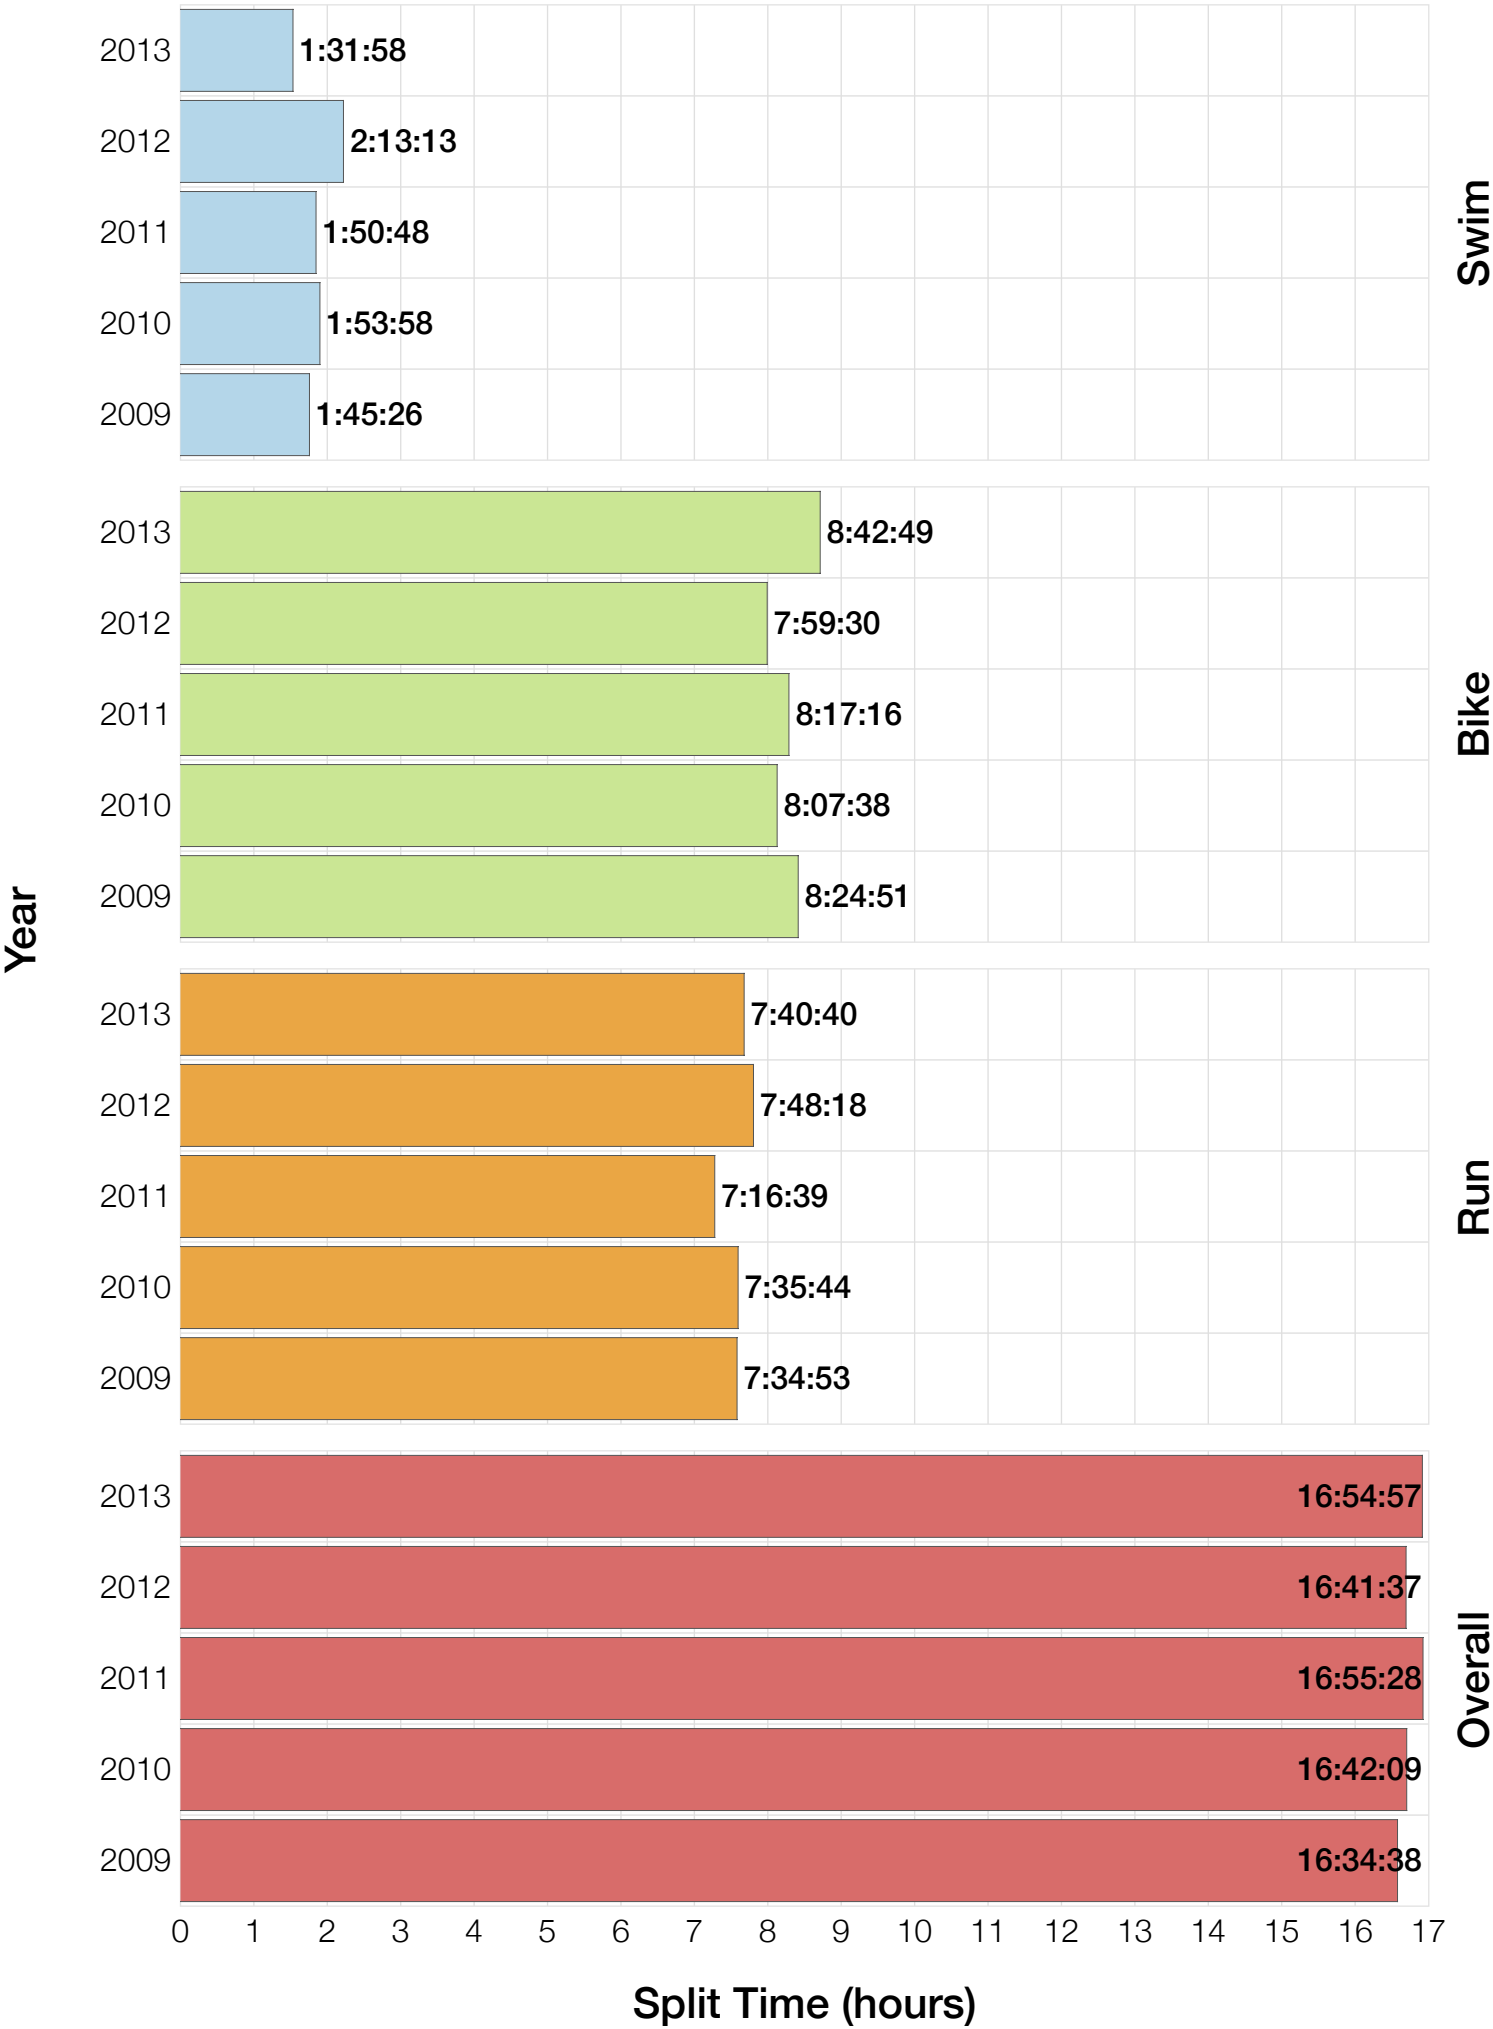

Ironman Cozumel F40-44 Stats

F40-44 Summary Statistics

Year	Finishers	F40-44 Finishers	Male Winner's Time	Female Winner's Time	F40-44 Winner's Time
2009	1319	67	8:18:40	9:06:58	10:59:03
2010	1636	72	8:12:20	9:07:08	10:11:35
2011	1753	87	8:23:52	9:14:08	10:03:37
2012	1787	85	8:15:07	9:15:38	10:14:29
2013	1851	93	7:55:23	8:52:28	9:42:53
Average	1669	81	8:13:04	9:07:16	10:14:19

F40-44 Swim

F40-44 Bike

F40-44 Run

F40-44 Overall

F40-44 Fastest Splits

F40-44 Median Splits

F40-44 Slowest Splits

F40-44 Top 30 Finishing Splits

Estimated Kona Slot Average Finishing Time Finishing Time

F40-44 Top 10 and Kona Times and Splits

Summary Statistics

Position	Swim Time	Bike Time	Run Time	Overall Time
Average Male Winner	0:48:50	4:42:16	2:52:49	8:13:04
Average Female Winner	0:49:43	4:58:01	3:13:04	9:07:16
Average 1st Age Grouper	1:01:22	5:29:04	3:37:25	10:14:19
Average 2nd Age Grouper	1:00:49	5:37:54	3:49:35	10:31:01
Average 3rd Age Grouper	1:02:02	5:29:49	4:02:55	10:42:38
Average 4th Age Grouper	1:03:39	5:43:05	3:51:46	10:46:23
Average 5th Age Grouper	1:03:11	5:41:01	4:09:53	11:02:12
Average 6th Age Grouper	1:05:09	5:51:02	4:05:16	11:10:11
Average 7th Age Grouper	1:07:18	5:55:26	4:08:27	11:18:59
Average 8th Age Grouper	1:04:41	6:03:16	4:15:25	11:32:10
Average 9th Age Grouper	1:06:25	6:02:43	4:23:46	11:41:23
Average 10th Age Grouper	1:05:34	6:07:19	4:25:08	11:47:03
Kona Qualifier Average	1:01:07	5:33:00	3:42:49	10:22:40
Top 10 Age Grouper Average	1:04:05	5:48:16	4:05:16	11:04:38