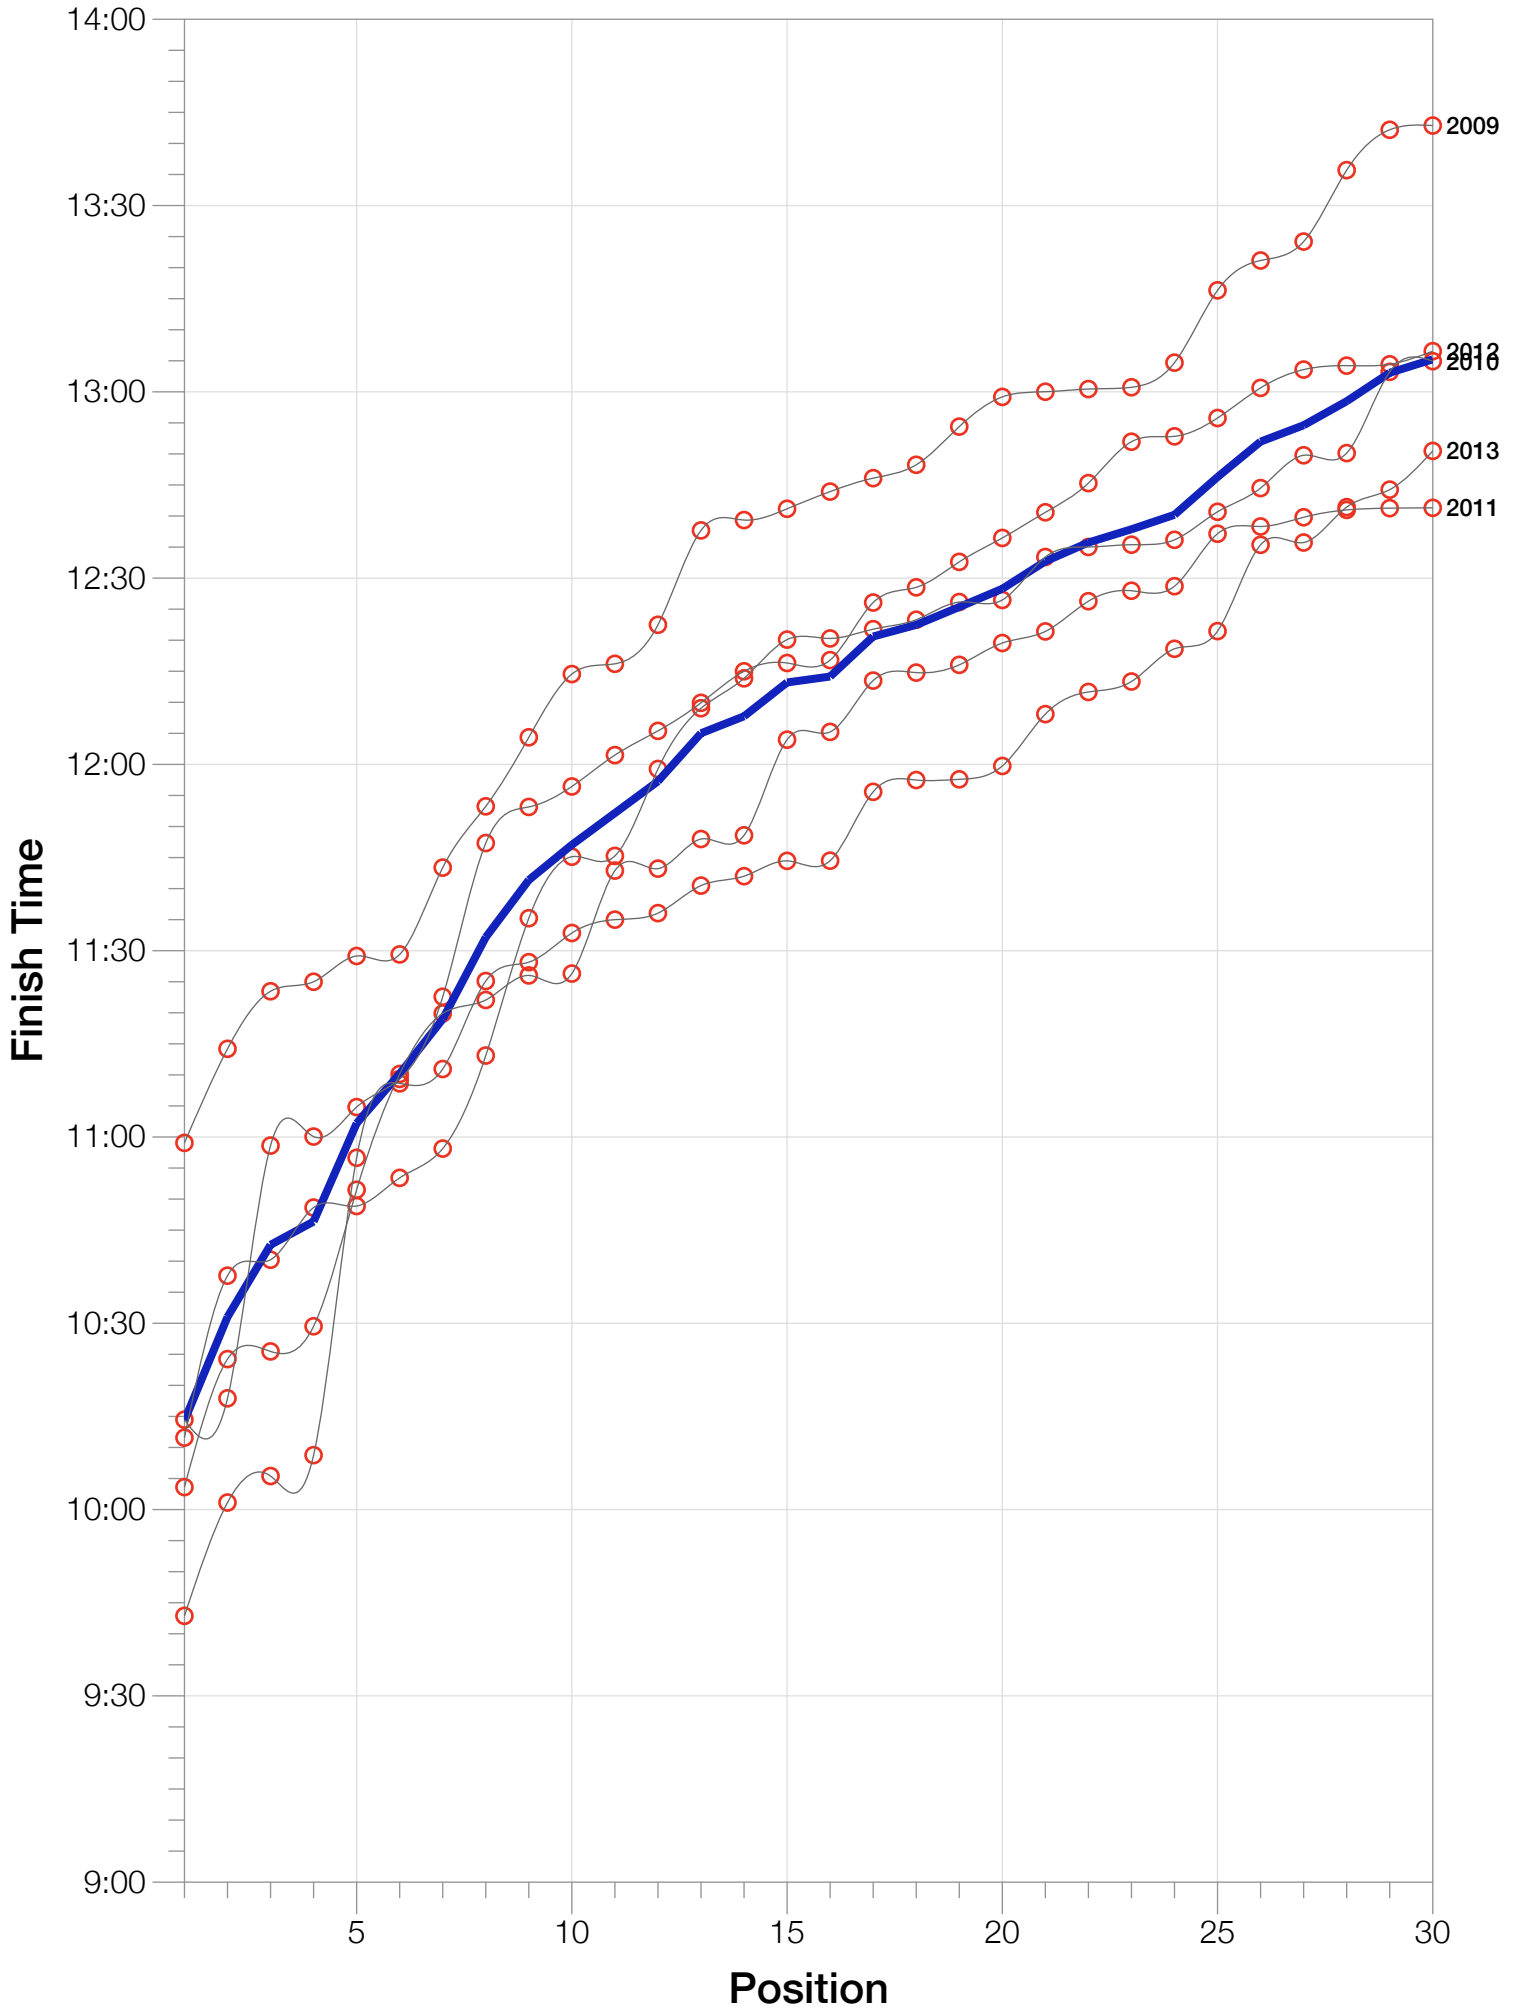

Ironman Cozumel F40-44 Stats

F40-44 Summary Statistics

Year	Finishers	F40-44 Finishers	Male Winner's Time	Female Winner's Time	F40-44 Winner's Time
2009	1319	67	8:18:40	9:06:58	10:59:03
2010	1636	72	8:12:20	9:07:08	10:11:35
2011	1753	87	8:23:52	9:14:08	10:03:37
2012	1787	85	8:15:07	9:15:38	10:14:29
2013	1851	93	7:55:23	8:52:28	9:42:53
Average	1669	81	8:13:04	9:07:16	10:14:19

F40-44 Swim

F40-44 Bike

F40-44 Run

F40-44 Overall

F40-44 Fastest Splits

F40-44 Median Splits

F40-44 Slowest Splits

F40-44 Top 30 Finishing Splits

Estimated Kona Slot Average Finishing Time Finishing Time

F40-44 Top 10 and Kona Times and Splits

Summary Statistics

Position	Swim Time	Bike Time	Run Time	Overall Time
Average Male Winner	0:48:50	4:42:16	2:52:49	8:13:04
Average Female Winner	0:49:43	4:58:01	3:13:04	9:07:16
Average 1st Age Grouper	1:01:22	5:29:04	3:37:25	10:14:19
Average 2nd Age Grouper	1:00:49	5:37:54	3:49:35	10:31:01
Average 3rd Age Grouper	1:02:02	5:29:49	4:02:55	10:42:38
Average 4th Age Grouper	1:03:39	5:43:05	3:51:46	10:46:23
Average 5th Age Grouper	1:03:11	5:41:01	4:09:53	11:02:12
Average 6th Age Grouper	1:05:09	5:51:02	4:05:16	11:10:11
Average 7th Age Grouper	1:07:18	5:55:26	4:08:27	11:18:59
Average 8th Age Grouper	1:04:41	6:03:16	4:15:25	11:32:10
Average 9th Age Grouper	1:06:25	6:02:43	4:23:46	11:41:23
Average 10th Age Grouper	1:05:34	6:07:19	4:25:08	11:47:03
Kona Qualifier Average	1:01:07	5:33:00	3:42:49	10:22:40
Top 10 Age Grouper Average	1:04:05	5:48:16	4:05:16	11:04:38