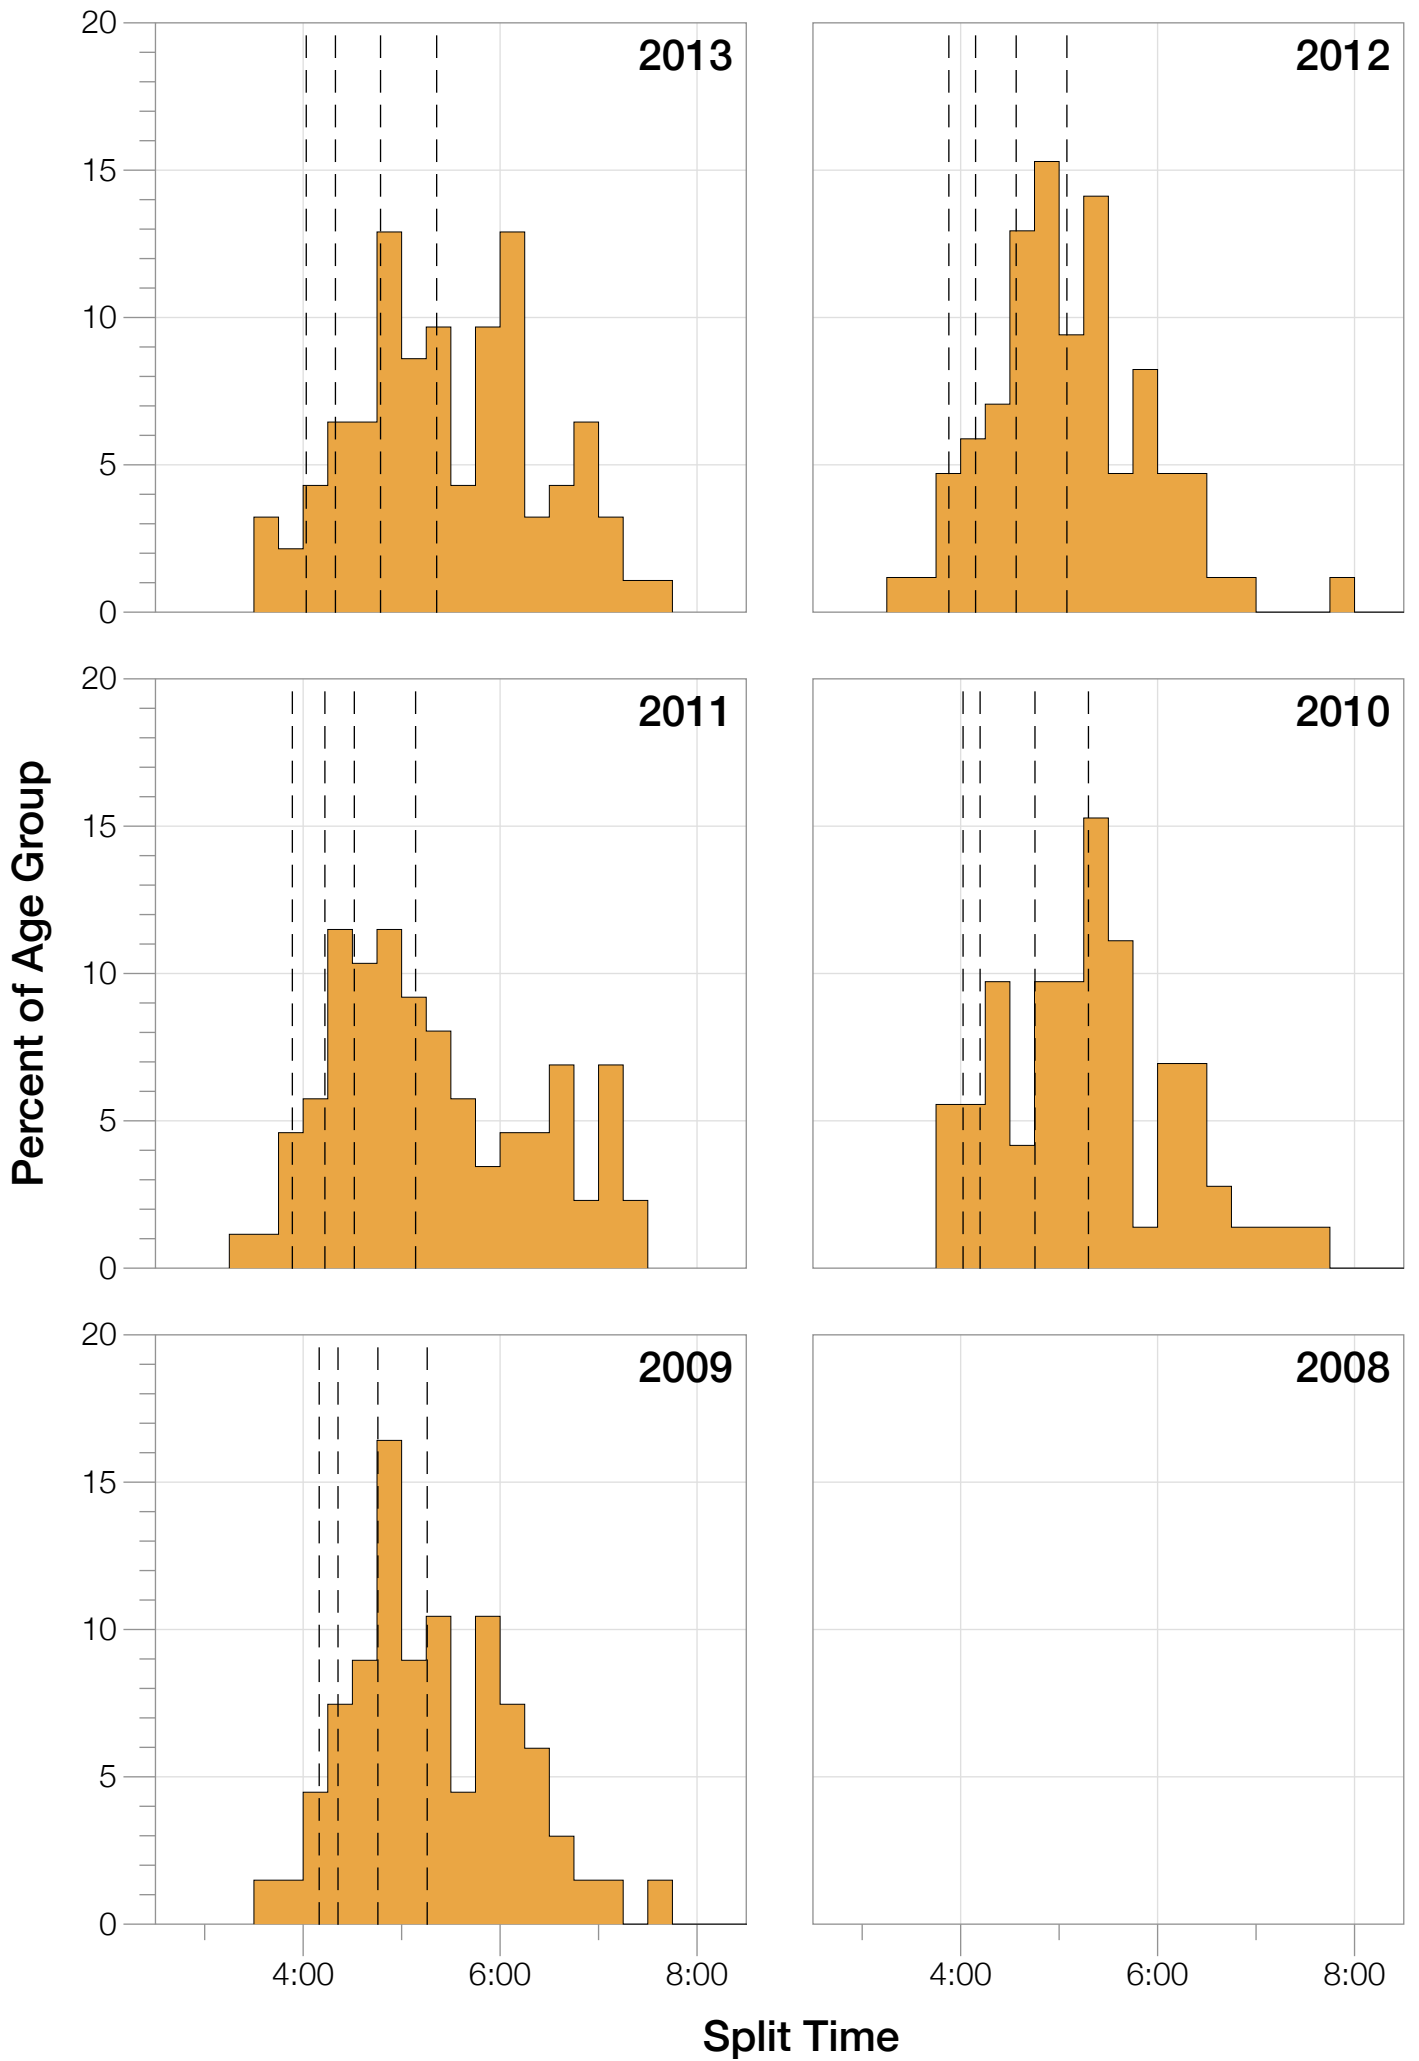

Ironman Cozumel F40-44 Stats

F40-44 Summary Statistics

Year	Finishers	F40-44 Finishers	Male Winner's Time	Female Winner's Time	F40-44 Winner's Time
2009	1319	67	8:18:40	9:06:58	10:59:03
2010	1636	72	8:12:20	9:07:08	10:11:35
2011	1753	87	8:23:52	9:14:08	10:03:37
2012	1787	85	8:15:07	9:15:38	10:14:29
2013	1851	93	7:55:23	8:52:28	9:42:53
Average	1669	81	8:13:04	9:07:16	10:14:19

F40-44 Swim

F40-44 Bike

F40-44 Run

F40-44 Overall

F40-44 Fastest Splits

F40-44 Median Splits

F40-44 Slowest Splits

F40-44 Top 30 Finishing Splits

Estimated Kona Slot Average Finishing Time Finishing Time

F40-44 Top 10 and Kona Times and Splits

Summary Statistics

Position	Swim Time	Bike Time	Run Time	Overall Time
Average Male Winner	0:48:50	4:42:16	2:52:49	8:13:04
Average Female Winner	0:49:43	4:58:01	3:13:04	9:07:16
Average 1st Age Grouper	1:01:22	5:29:04	3:37:25	10:14:19
Average 2nd Age Grouper	1:00:49	5:37:54	3:49:35	10:31:01
Average 3rd Age Grouper	1:02:02	5:29:49	4:02:55	10:42:38
Average 4th Age Grouper	1:03:39	5:43:05	3:51:46	10:46:23
Average 5th Age Grouper	1:03:11	5:41:01	4:09:53	11:02:12
Average 6th Age Grouper	1:05:09	5:51:02	4:05:16	11:10:11
Average 7th Age Grouper	1:07:18	5:55:26	4:08:27	11:18:59
Average 8th Age Grouper	1:04:41	6:03:16	4:15:25	11:32:10
Average 9th Age Grouper	1:06:25	6:02:43	4:23:46	11:41:23
Average 10th Age Grouper	1:05:34	6:07:19	4:25:08	11:47:03
Kona Qualifier Average	1:01:07	5:33:00	3:42:49	10:22:40
Top 10 Age Grouper Average	1:04:05	5:48:16	4:05:16	11:04:38