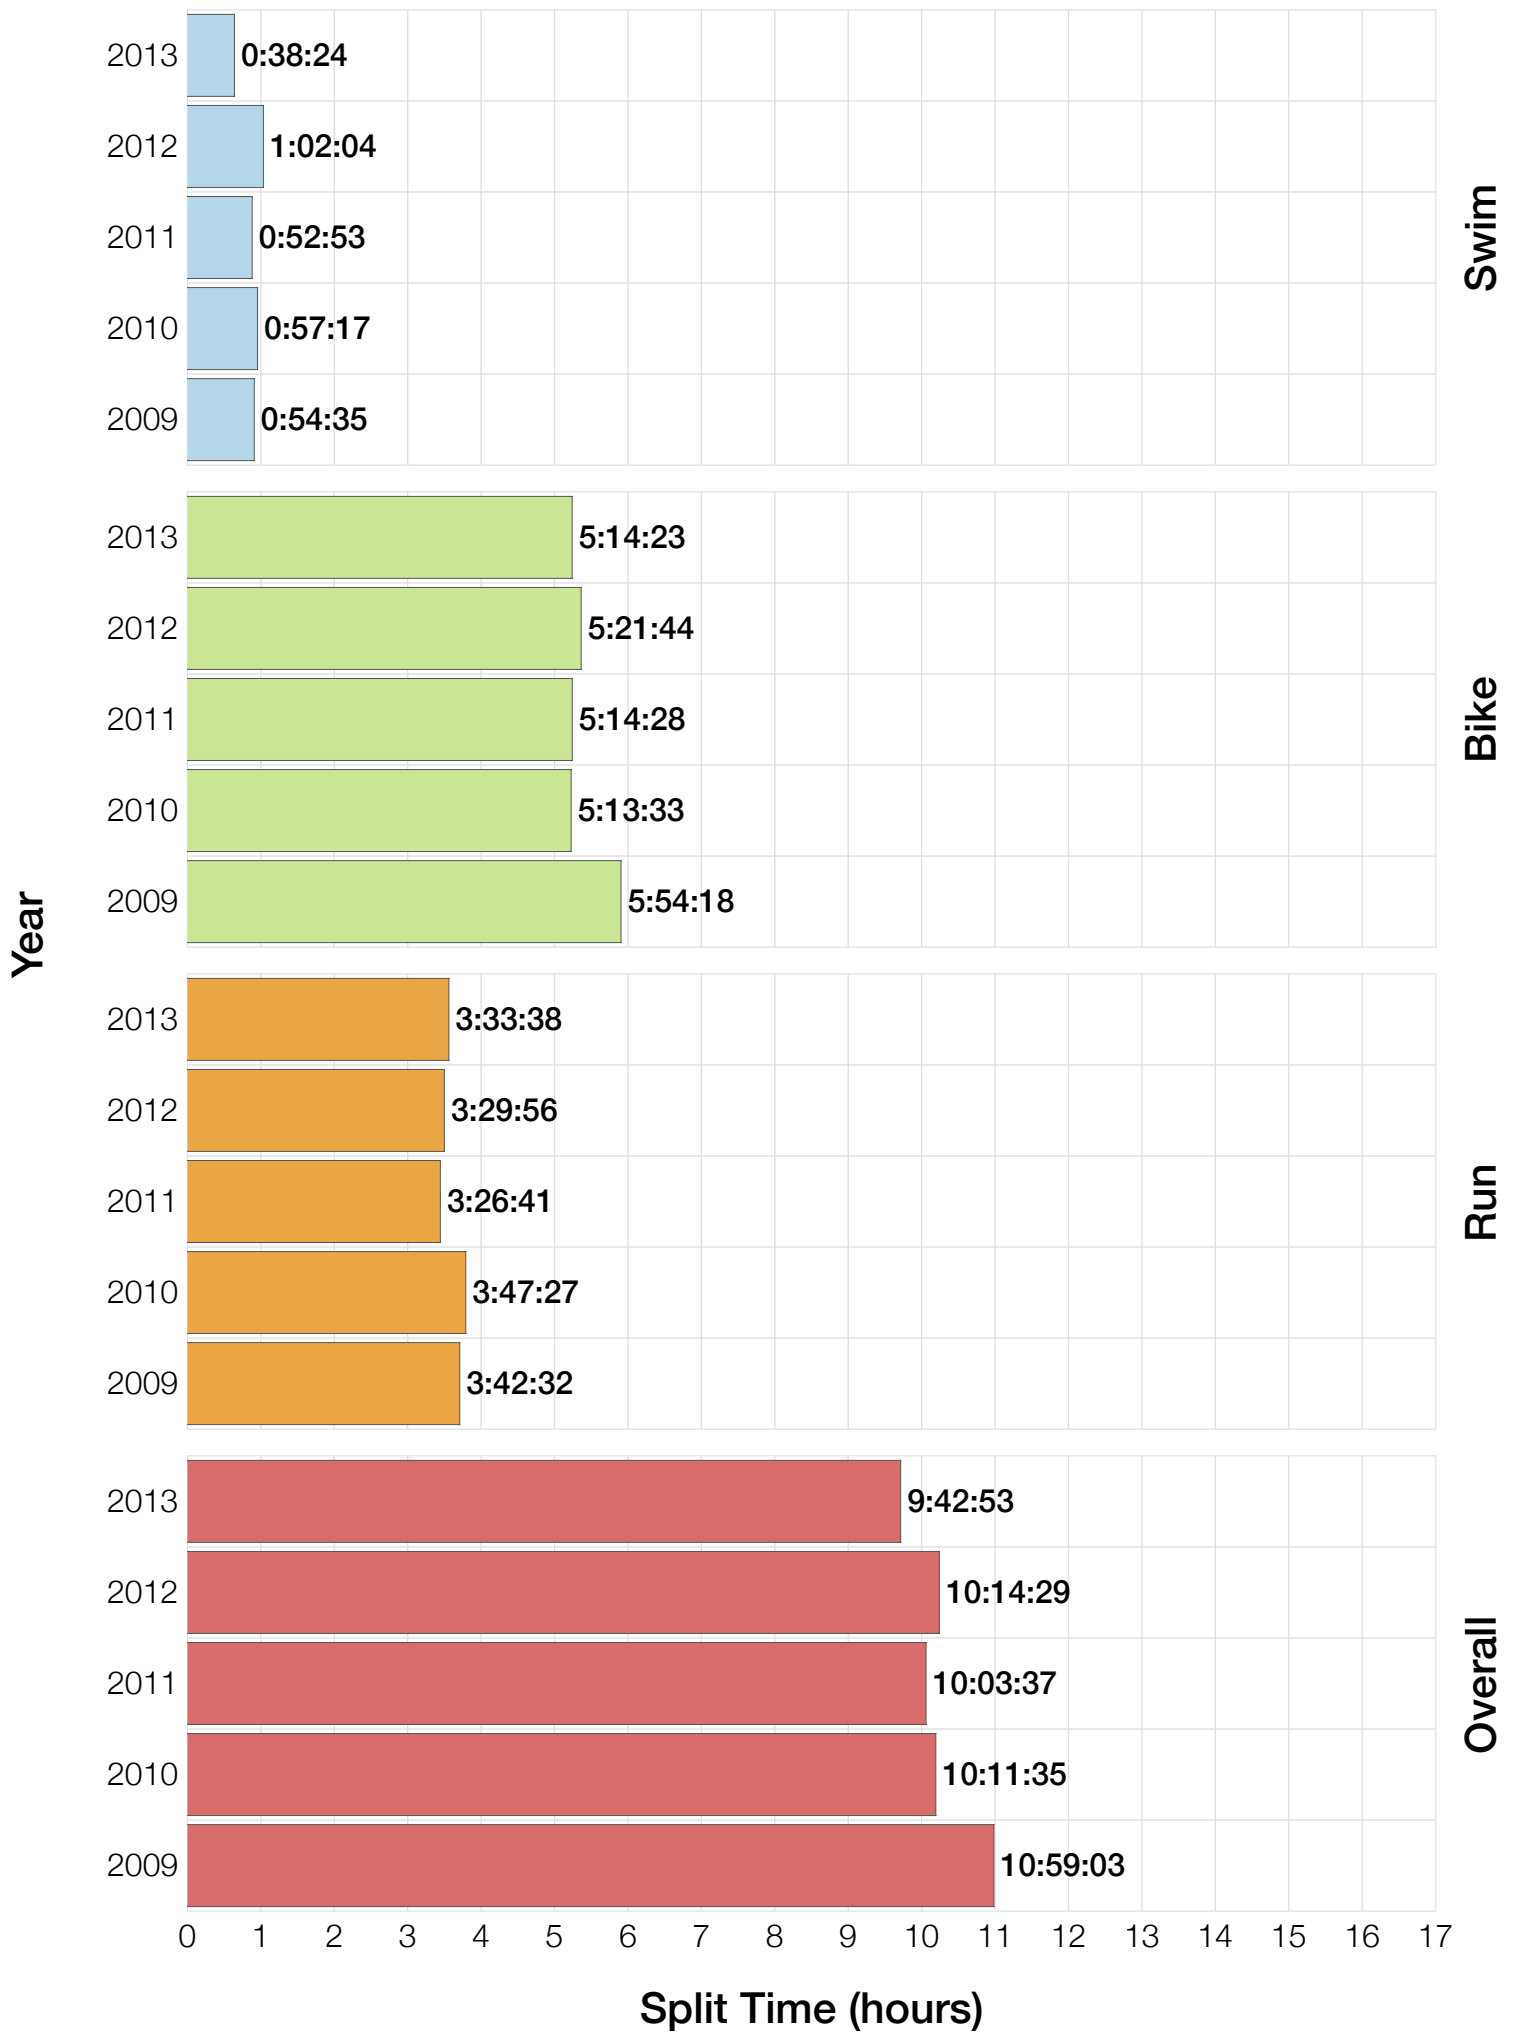

Ironman Cozumel F40-44 Stats

F40-44 Summary Statistics

Year	Finishers	F40-44 Finishers	Male Winner's Time	Female Winner's Time	F40-44 Winner's Time
2009	1319	67	8:18:40	9:06:58	10:59:03
2010	1636	72	8:12:20	9:07:08	10:11:35
2011	1753	87	8:23:52	9:14:08	10:03:37
2012	1787	85	8:15:07	9:15:38	10:14:29
2013	1851	93	7:55:23	8:52:28	9:42:53
Average	1669	81	8:13:04	9:07:16	10:14:19

F40-44 Swim

F40-44 Bike

F40-44 Run

F40-44 Overall

F40-44 Fastest Splits

F40-44 Median Splits

F40-44 Slowest Splits

F40-44 Top 30 Finishing Splits

Estimated Kona Slot Average Finishing Time Finishing Time

F40-44 Top 10 and Kona Times and Splits

Summary Statistics

Position	Swim Time	Bike Time	Run Time	Overall Time
Average Male Winner	0:48:50	4:42:16	2:52:49	8:13:04
Average Female Winner	0:49:43	4:58:01	3:13:04	9:07:16
Average 1st Age Grouper	1:01:22	5:29:04	3:37:25	10:14:19
Average 2nd Age Grouper	1:00:49	5:37:54	3:49:35	10:31:01
Average 3rd Age Grouper	1:02:02	5:29:49	4:02:55	10:42:38
Average 4th Age Grouper	1:03:39	5:43:05	3:51:46	10:46:23
Average 5th Age Grouper	1:03:11	5:41:01	4:09:53	11:02:12
Average 6th Age Grouper	1:05:09	5:51:02	4:05:16	11:10:11
Average 7th Age Grouper	1:07:18	5:55:26	4:08:27	11:18:59
Average 8th Age Grouper	1:04:41	6:03:16	4:15:25	11:32:10
Average 9th Age Grouper	1:06:25	6:02:43	4:23:46	11:41:23
Average 10th Age Grouper	1:05:34	6:07:19	4:25:08	11:47:03
Kona Qualifier Average	1:01:07	5:33:00	3:42:49	10:22:40
Top 10 Age Grouper Average	1:04:05	5:48:16	4:05:16	11:04:38