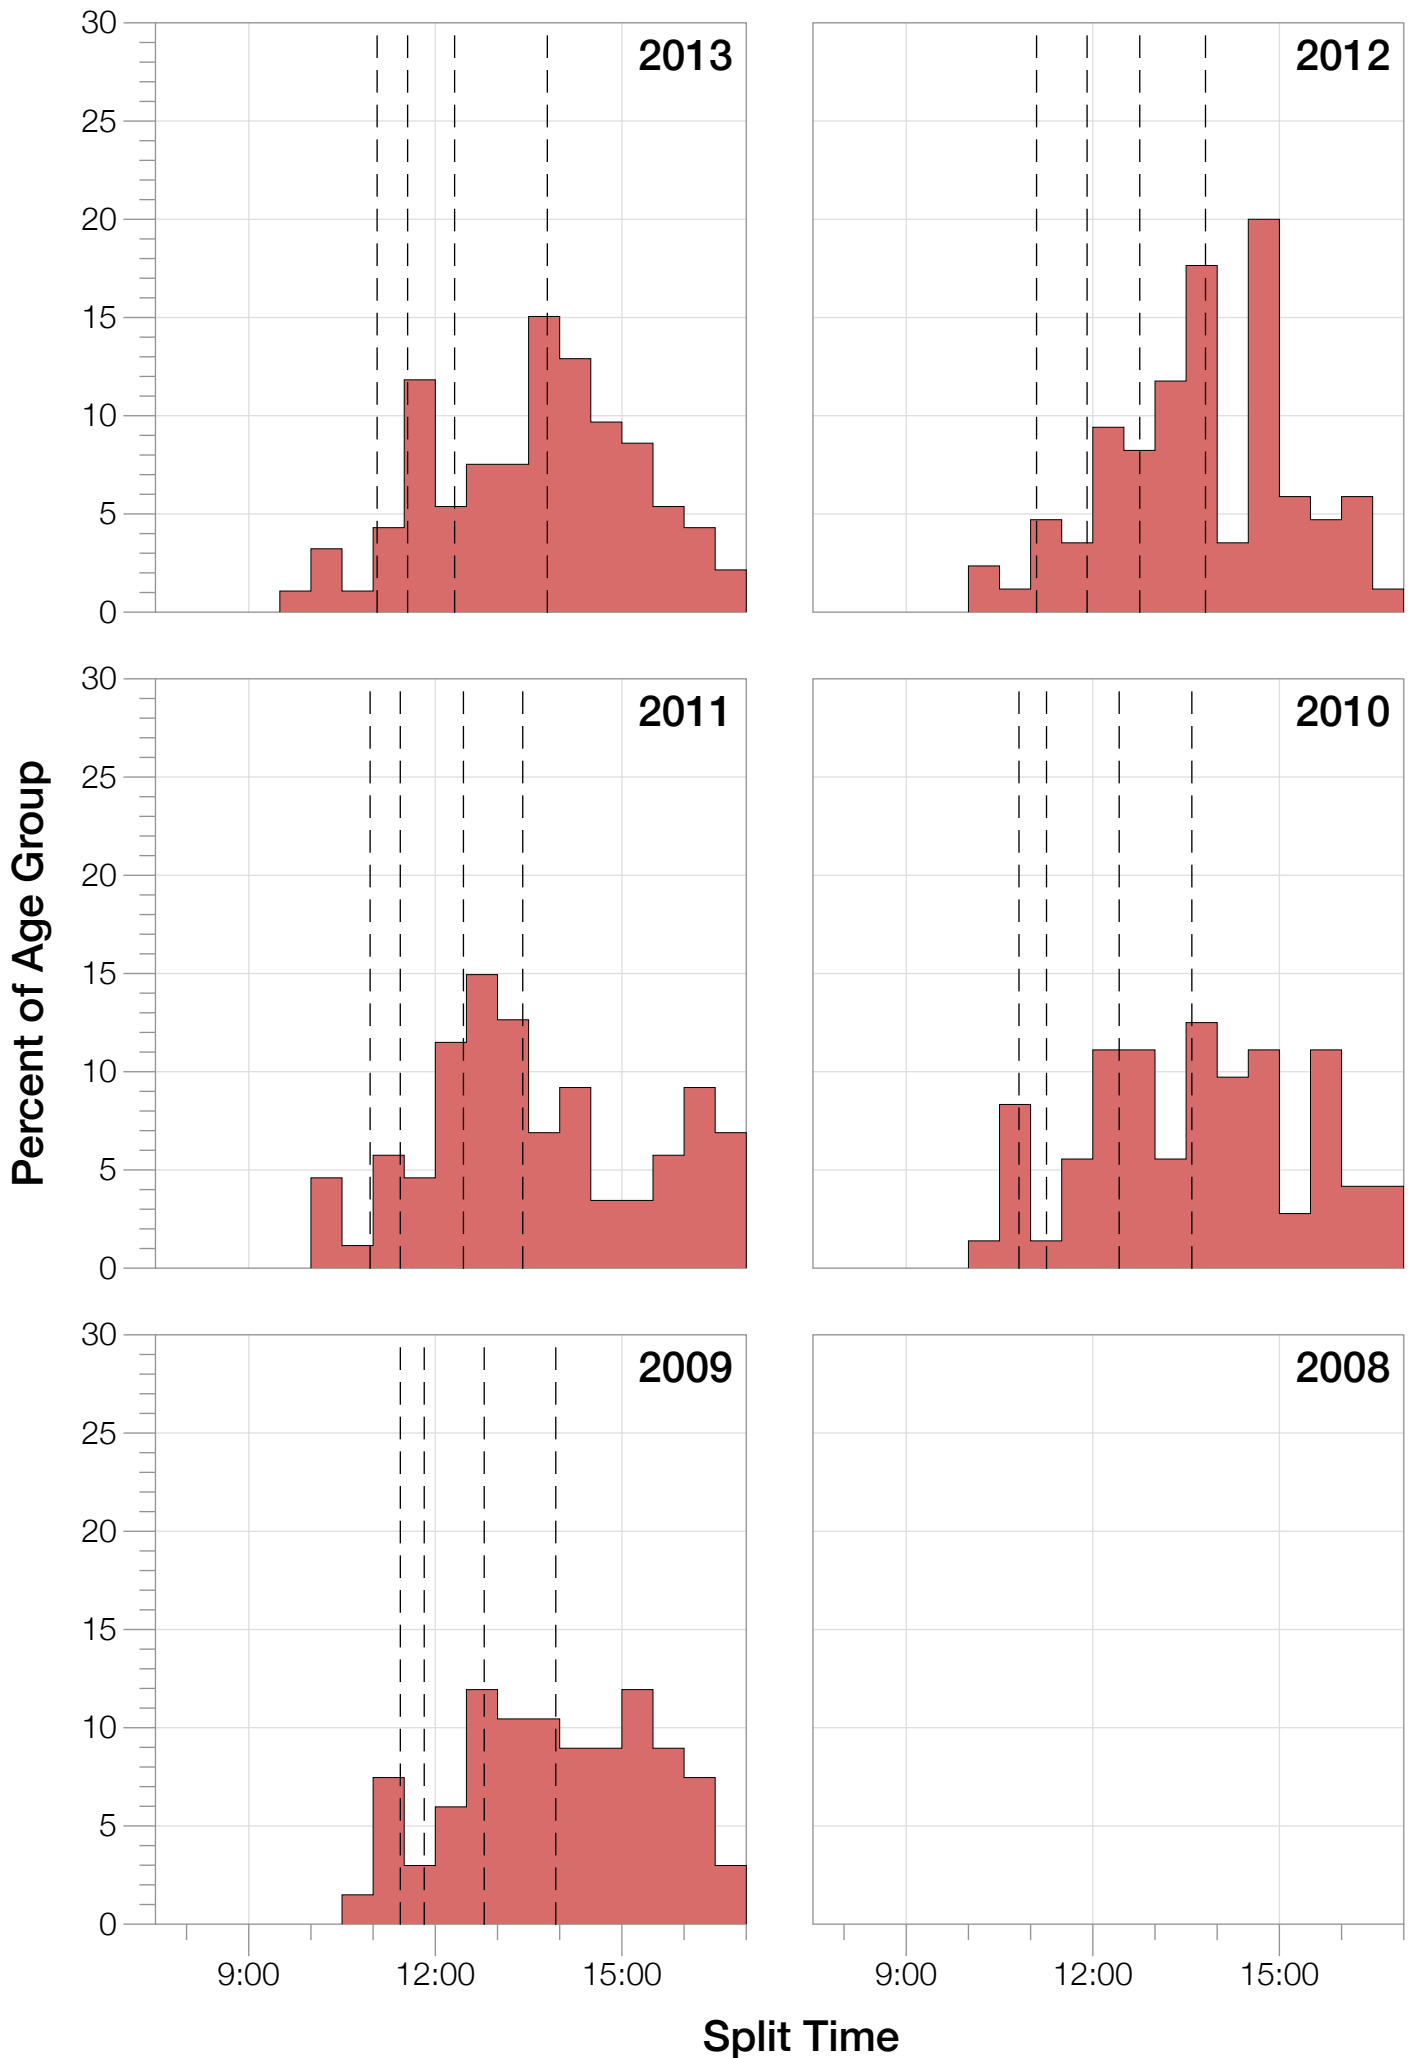

Ironman Cozumel F40-44 Stats

F40-44 Summary Statistics

Year	Finishers	F40-44 Finishers	Male Winner's Time	Female Winner's Time	F40-44 Winner's Time
2009	1319	67	8:18:40	9:06:58	10:59:03
2010	1636	72	8:12:20	9:07:08	10:11:35
2011	1753	87	8:23:52	9:14:08	10:03:37
2012	1787	85	8:15:07	9:15:38	10:14:29
2013	1851	93	7:55:23	8:52:28	9:42:53
Average	1669	81	8:13:04	9:07:16	10:14:19

F40-44 Swim

F40-44 Bike

F40-44 Run

F40-44 Overall

F40-44 Fastest Splits

F40-44 Median Splits

F40-44 Slowest Splits

F40-44 Top 30 Finishing Splits

Estimated Kona Slot Average Finishing Time Finishing Time

F40-44 Top 10 and Kona Times and Splits

Summary Statistics

Position	Swim Time	Bike Time	Run Time	Overall Time
Average Male Winner	0:48:50	4:42:16	2:52:49	8:13:04
Average Female Winner	0:49:43	4:58:01	3:13:04	9:07:16
Average 1st Age Grouper	1:01:22	5:29:04	3:37:25	10:14:19
Average 2nd Age Grouper	1:00:49	5:37:54	3:49:35	10:31:01
Average 3rd Age Grouper	1:02:02	5:29:49	4:02:55	10:42:38
Average 4th Age Grouper	1:03:39	5:43:05	3:51:46	10:46:23
Average 5th Age Grouper	1:03:11	5:41:01	4:09:53	11:02:12
Average 6th Age Grouper	1:05:09	5:51:02	4:05:16	11:10:11
Average 7th Age Grouper	1:07:18	5:55:26	4:08:27	11:18:59
Average 8th Age Grouper	1:04:41	6:03:16	4:15:25	11:32:10
Average 9th Age Grouper	1:06:25	6:02:43	4:23:46	11:41:23
Average 10th Age Grouper	1:05:34	6:07:19	4:25:08	11:47:03
Kona Qualifier Average	1:01:07	5:33:00	3:42:49	10:22:40
Top 10 Age Grouper Average	1:04:05	5:48:16	4:05:16	11:04:38