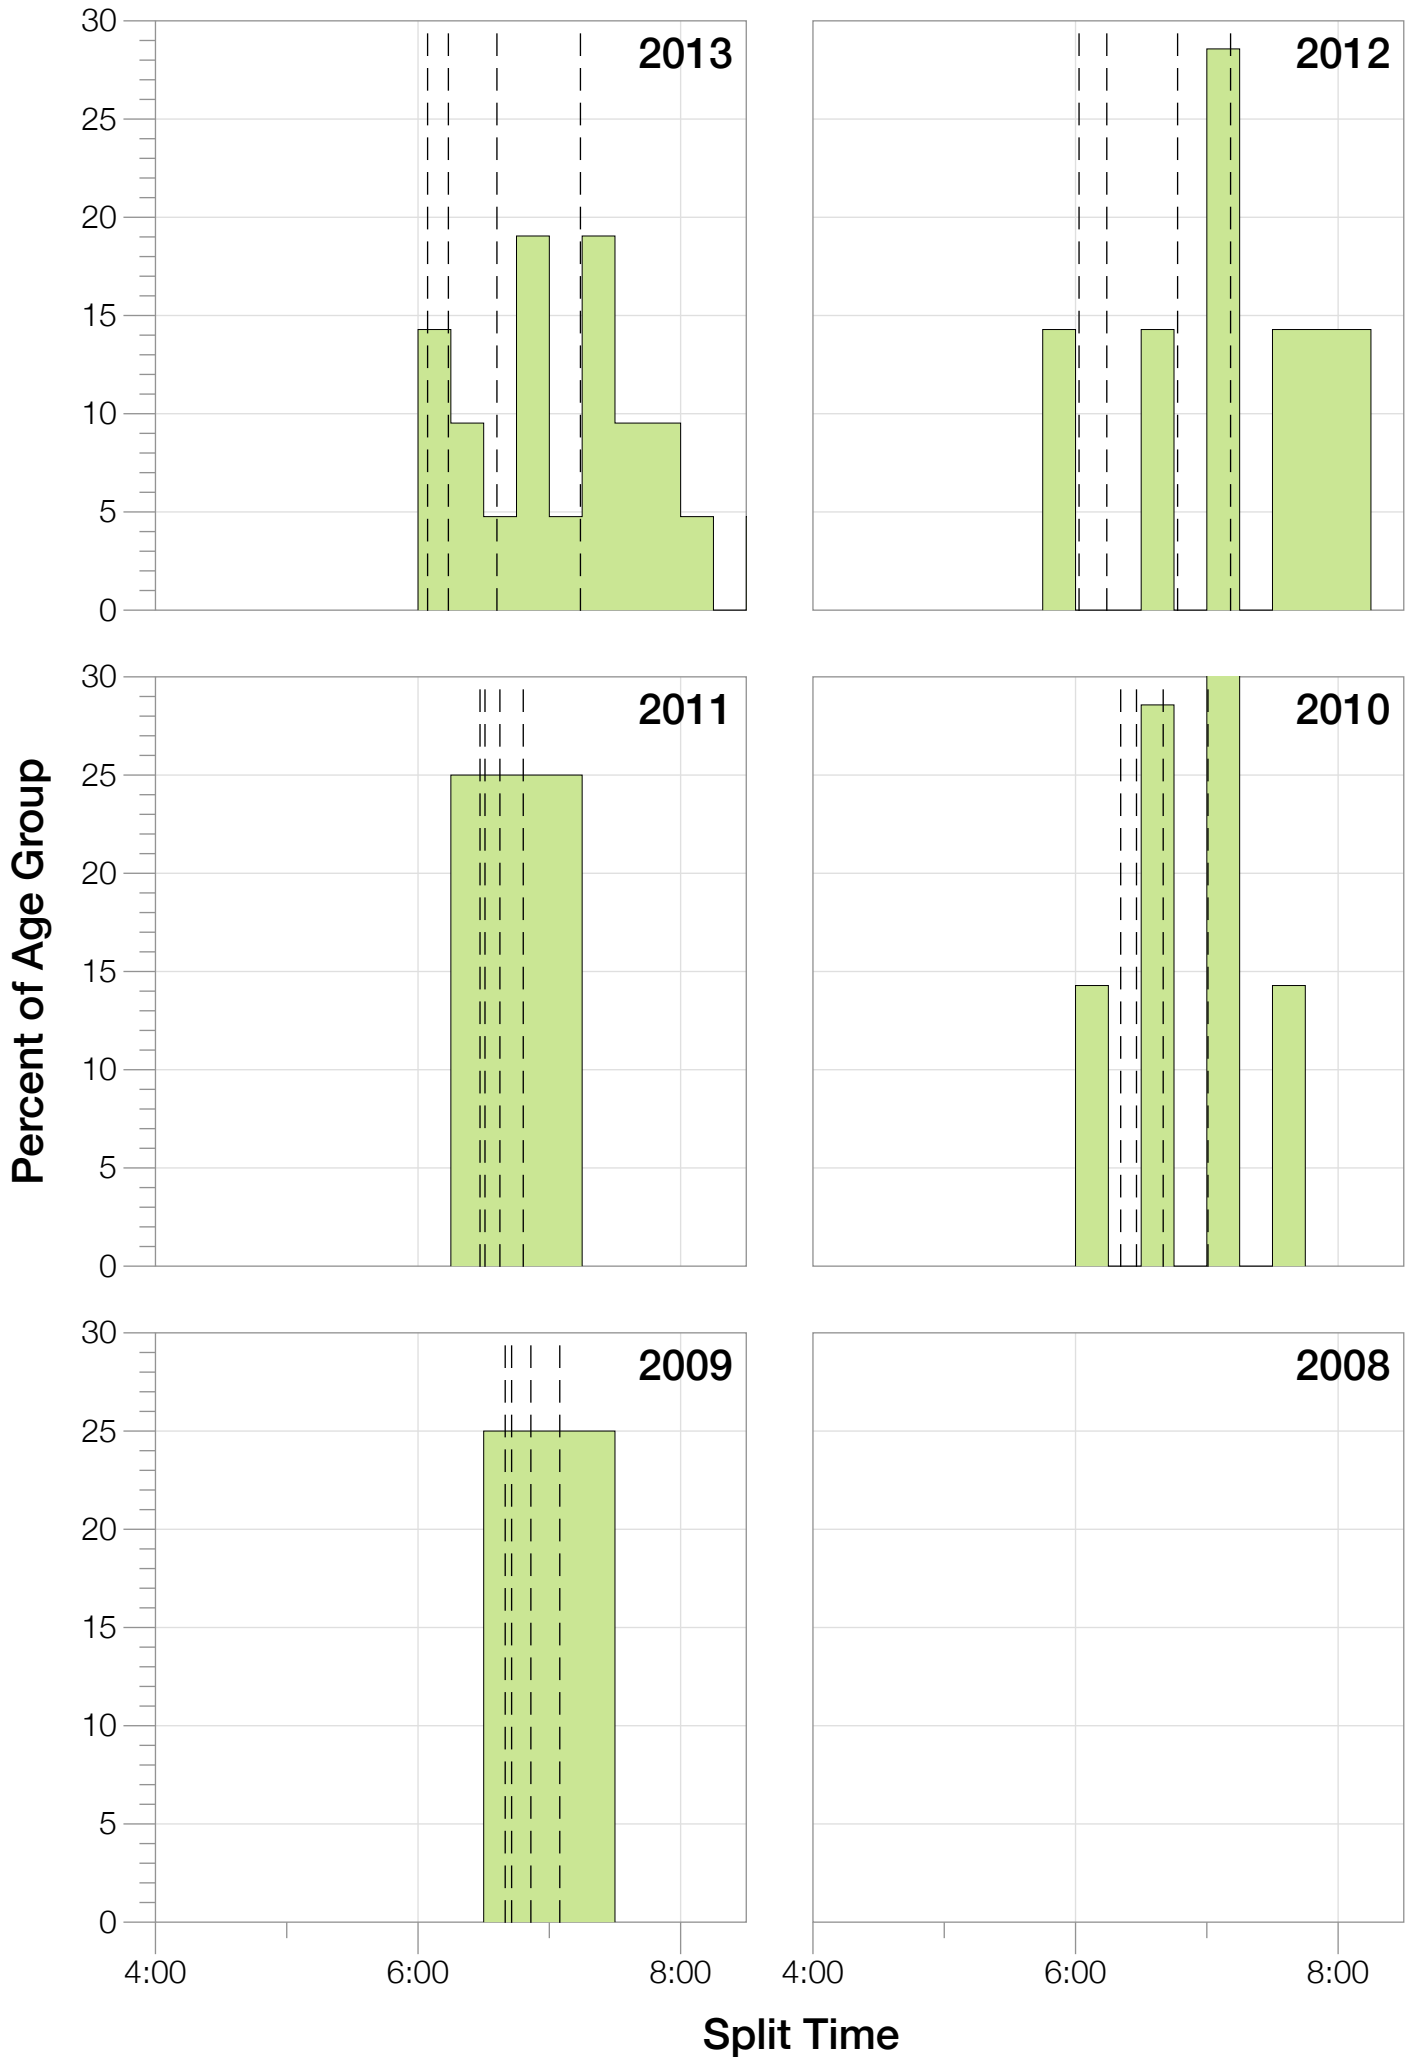

F55-59 Bike