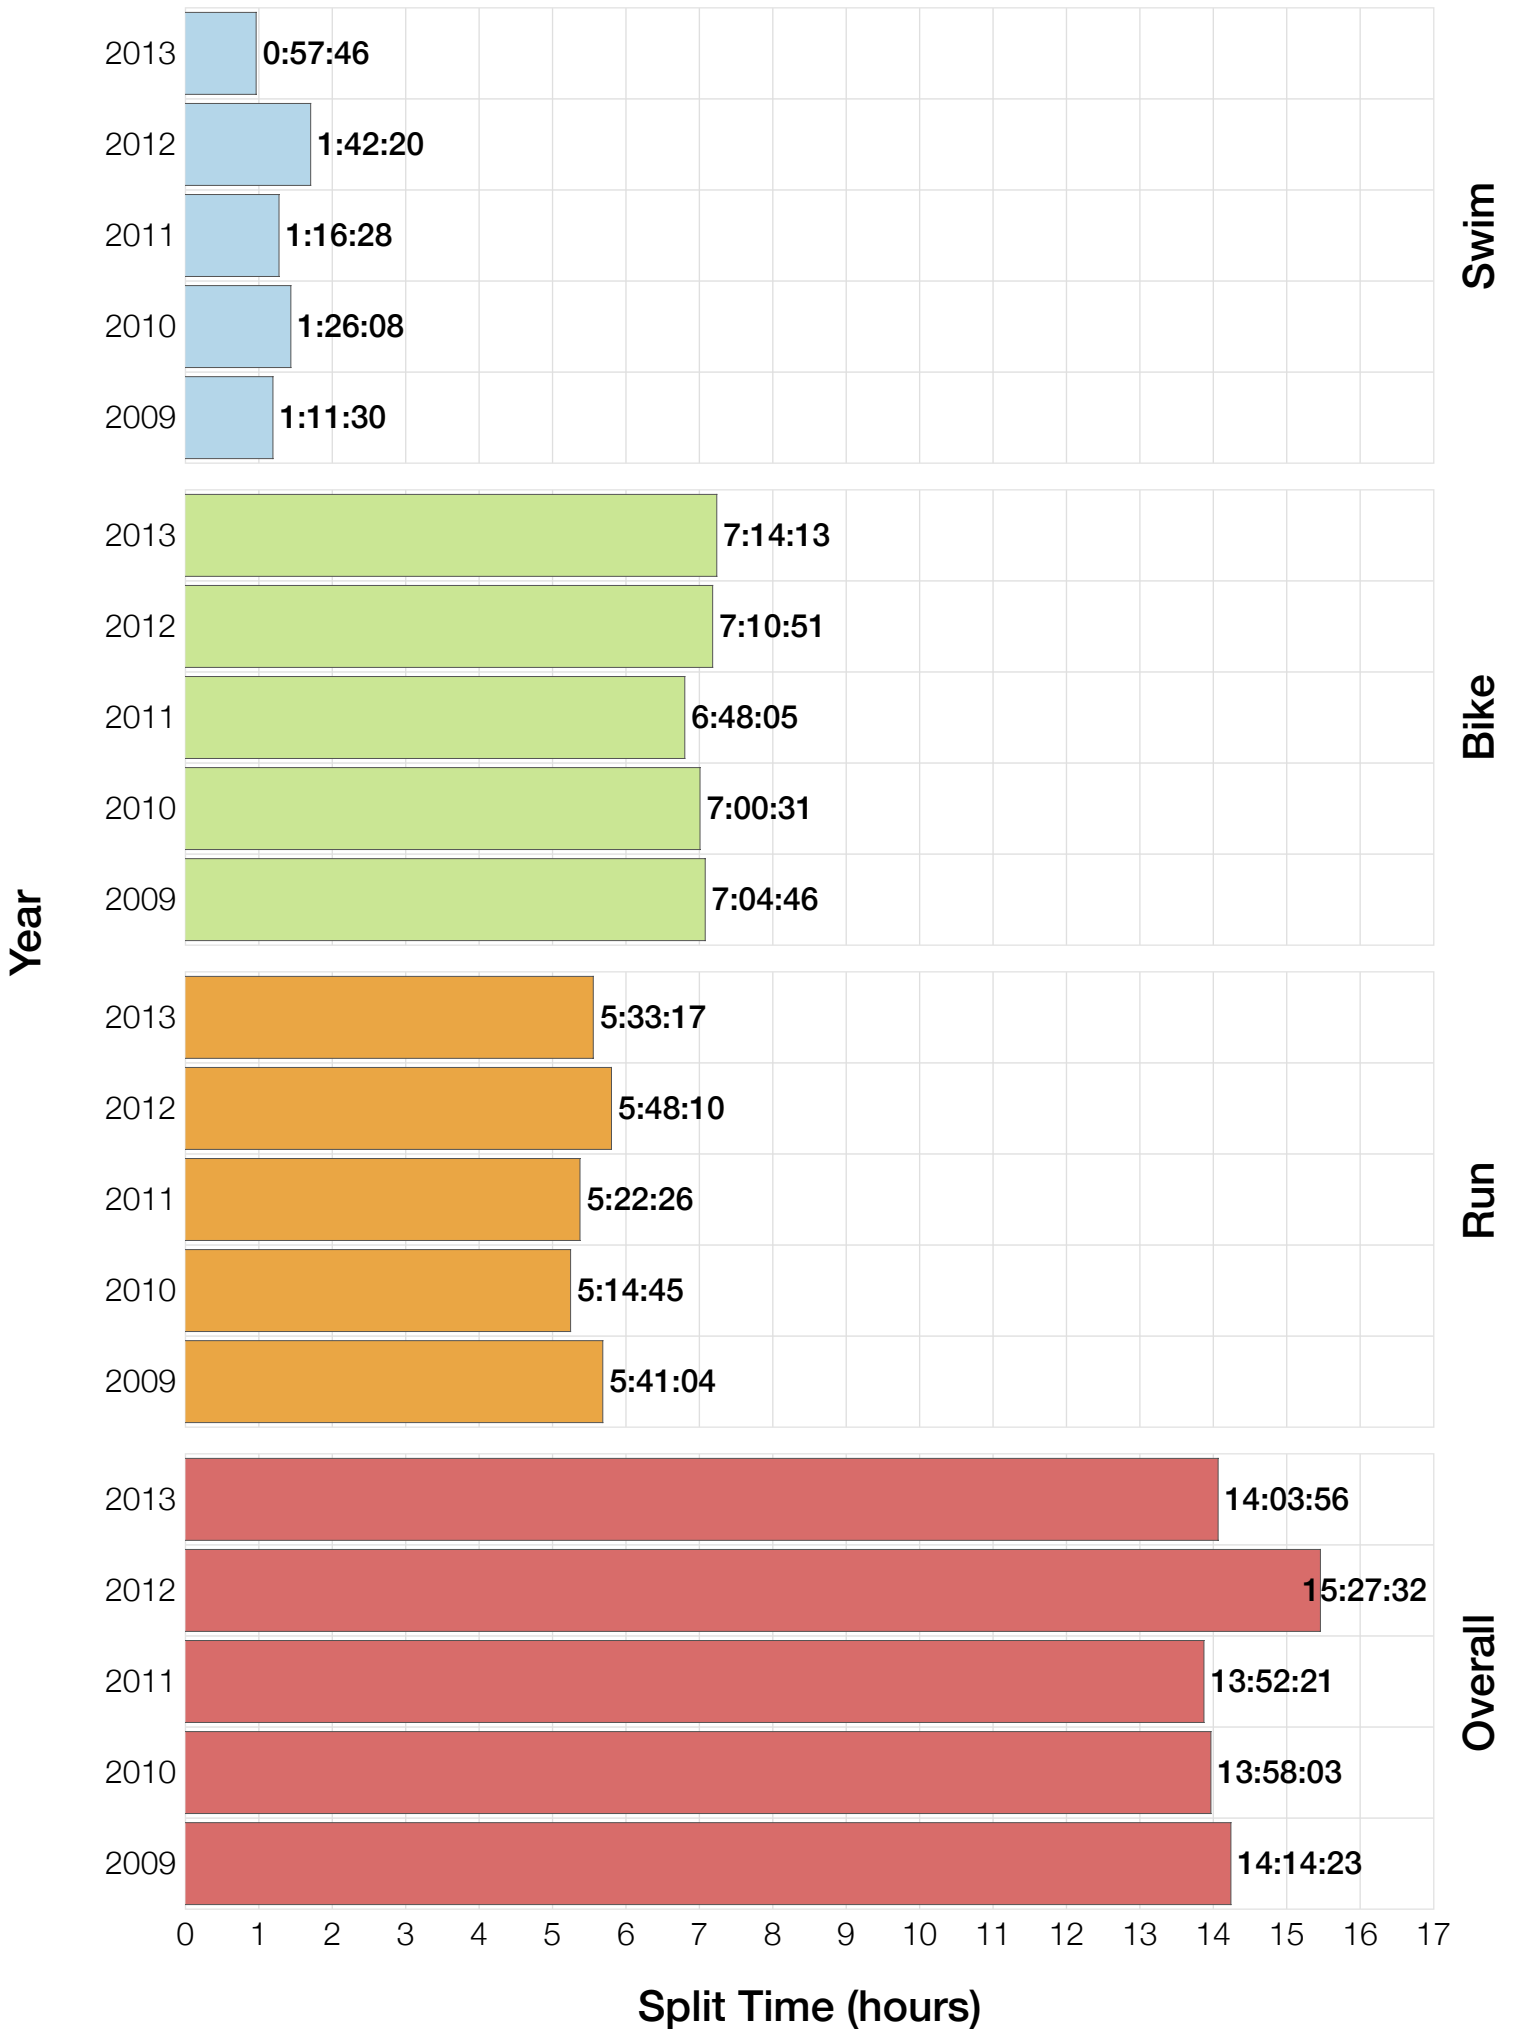

Ironman Cozumel F55-59 Stats

F55-59 Summary Statistics

Year	Finishers	F55-59 Finishers	Male Winner's Time	Female Winner's Time	F55-59 Winner's Time
2009	1319	4	8:18:40	9:06:58	13:23:40
2010	1636	8	8:12:20	9:07:08	12:23:12
2011	1753	4	8:23:52	9:14:08	13:02:06
2012	1787	8	8:15:07	9:15:38	11:36:37
2013	1851	21	7:55:23	8:52:28	12:11:37
Average	1669	9	8:13:04	9:07:16	12:31:26

F55-59 Swim

F55-59 Bike

F55-59 Run

F55-59 Overall

F55-59 Fastest Splits

F55-59 Median Splits

F55-59 Slowest Splits

F55-59 Top 30 Finishing Splits

Estimated Kona Slot Average Finishing Time Finishing Time

F55-59 Top 10 and Kona Times and Splits

Summary Statistics

Position	Swim Time	Bike Time	Run Time	Overall Time
Average Male Winner	0:48:50	4:42:16	2:52:49	8:13:04
Average Female Winner	0:49:43	4:58:01	3:13:04	9:07:16
Average 1st Age Grouper	1:06:57	6:13:55	4:56:58	12:31:26
Average 2nd Age Grouper	1:15:23	6:43:21	5:00:29	13:07:42
Average 3rd Age Grouper	1:20:12	6:59:41	5:27:06	13:52:53
Average 4th Age Grouper	1:14:38	6:49:56	6:12:10	14:32:58
Average 5th Age Grouper	1:25:53	7:13:24	5:15:02	14:14:49
Average 6th Age Grouper	1:33:10	7:10:27	5:30:45	14:30:20
Average 7th Age Grouper	1:32:26	6:57:36	5:55:29	14:44:19
Average 8th Age Grouper	1:15:22	7:21:38	6:17:49	15:19:14
Average 9th Age Grouper	0:57:46	7:24:32	5:13:50	13:47:51
Average 10th Age Grouper	0:56:01	7:37:35	5:05:56	13:49:43
Kona Qualifier Average	1:06:57	6:13:55	4:56:58	12:31:26
Top 10 Age Grouper Average	1:17:39	6:54:24	5:31:31	13:57:18