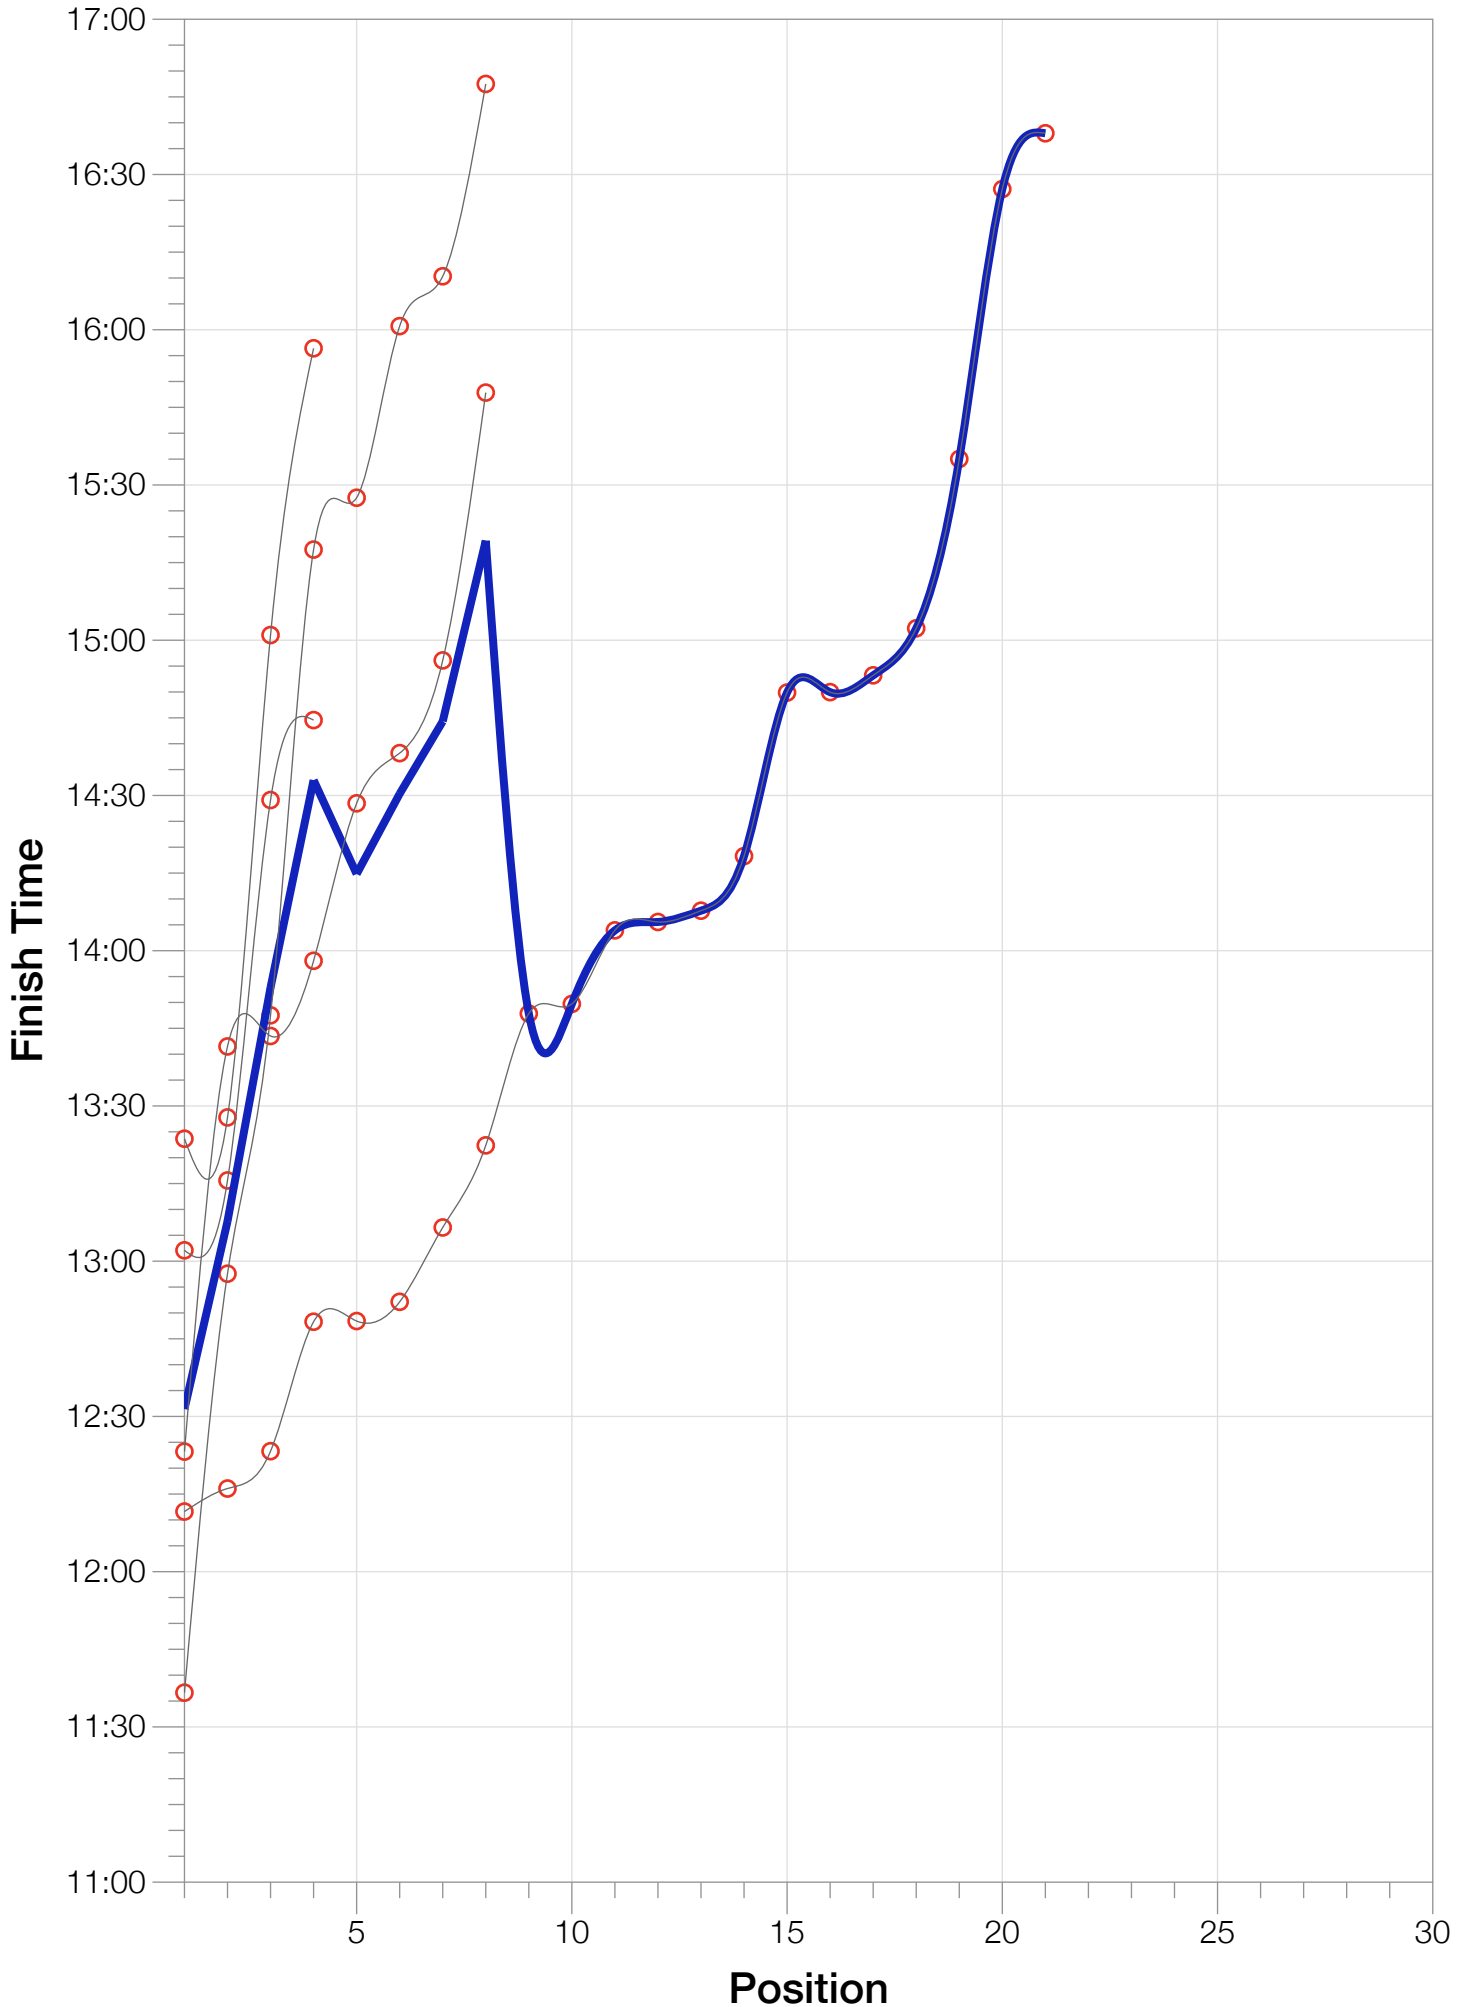

Ironman Cozumel F55-59 Stats

F55-59 Summary Statistics

Year	Finishers	F55-59 Finishers	Male Winner's Time	Female Winner's Time	F55-59 Winner's Time
2009	1319	4	8:18:40	9:06:58	13:23:40
2010	1636	8	8:12:20	9:07:08	12:23:12
2011	1753	4	8:23:52	9:14:08	13:02:06
2012	1787	8	8:15:07	9:15:38	11:36:37
2013	1851	21	7:55:23	8:52:28	12:11:37
Average	1669	9	8:13:04	9:07:16	12:31:26

F55-59 Swim

F55-59 Bike

F55-59 Run

F55-59 Overall

F55-59 Fastest Splits

F55-59 Median Splits

F55-59 Slowest Splits

F55-59 Top 30 Finishing Splits

Estimated Kona Slot Average Finishing Time Finishing Time

F55-59 Top 10 and Kona Times and Splits

Summary Statistics

Position	Swim Time	Bike Time	Run Time	Overall Time
Average Male Winner	0:48:50	4:42:16	2:52:49	8:13:04
Average Female Winner	0:49:43	4:58:01	3:13:04	9:07:16
Average 1st Age Grouper	1:06:57	6:13:55	4:56:58	12:31:26
Average 2nd Age Grouper	1:15:23	6:43:21	5:00:29	13:07:42
Average 3rd Age Grouper	1:20:12	6:59:41	5:27:06	13:52:53
Average 4th Age Grouper	1:14:38	6:49:56	6:12:10	14:32:58
Average 5th Age Grouper	1:25:53	7:13:24	5:15:02	14:14:49
Average 6th Age Grouper	1:33:10	7:10:27	5:30:45	14:30:20
Average 7th Age Grouper	1:32:26	6:57:36	5:55:29	14:44:19
Average 8th Age Grouper	1:15:22	7:21:38	6:17:49	15:19:14
Average 9th Age Grouper	0:57:46	7:24:32	5:13:50	13:47:51
Average 10th Age Grouper	0:56:01	7:37:35	5:05:56	13:49:43
Kona Qualifier Average	1:06:57	6:13:55	4:56:58	12:31:26
Top 10 Age Grouper Average	1:17:39	6:54:24	5:31:31	13:57:18