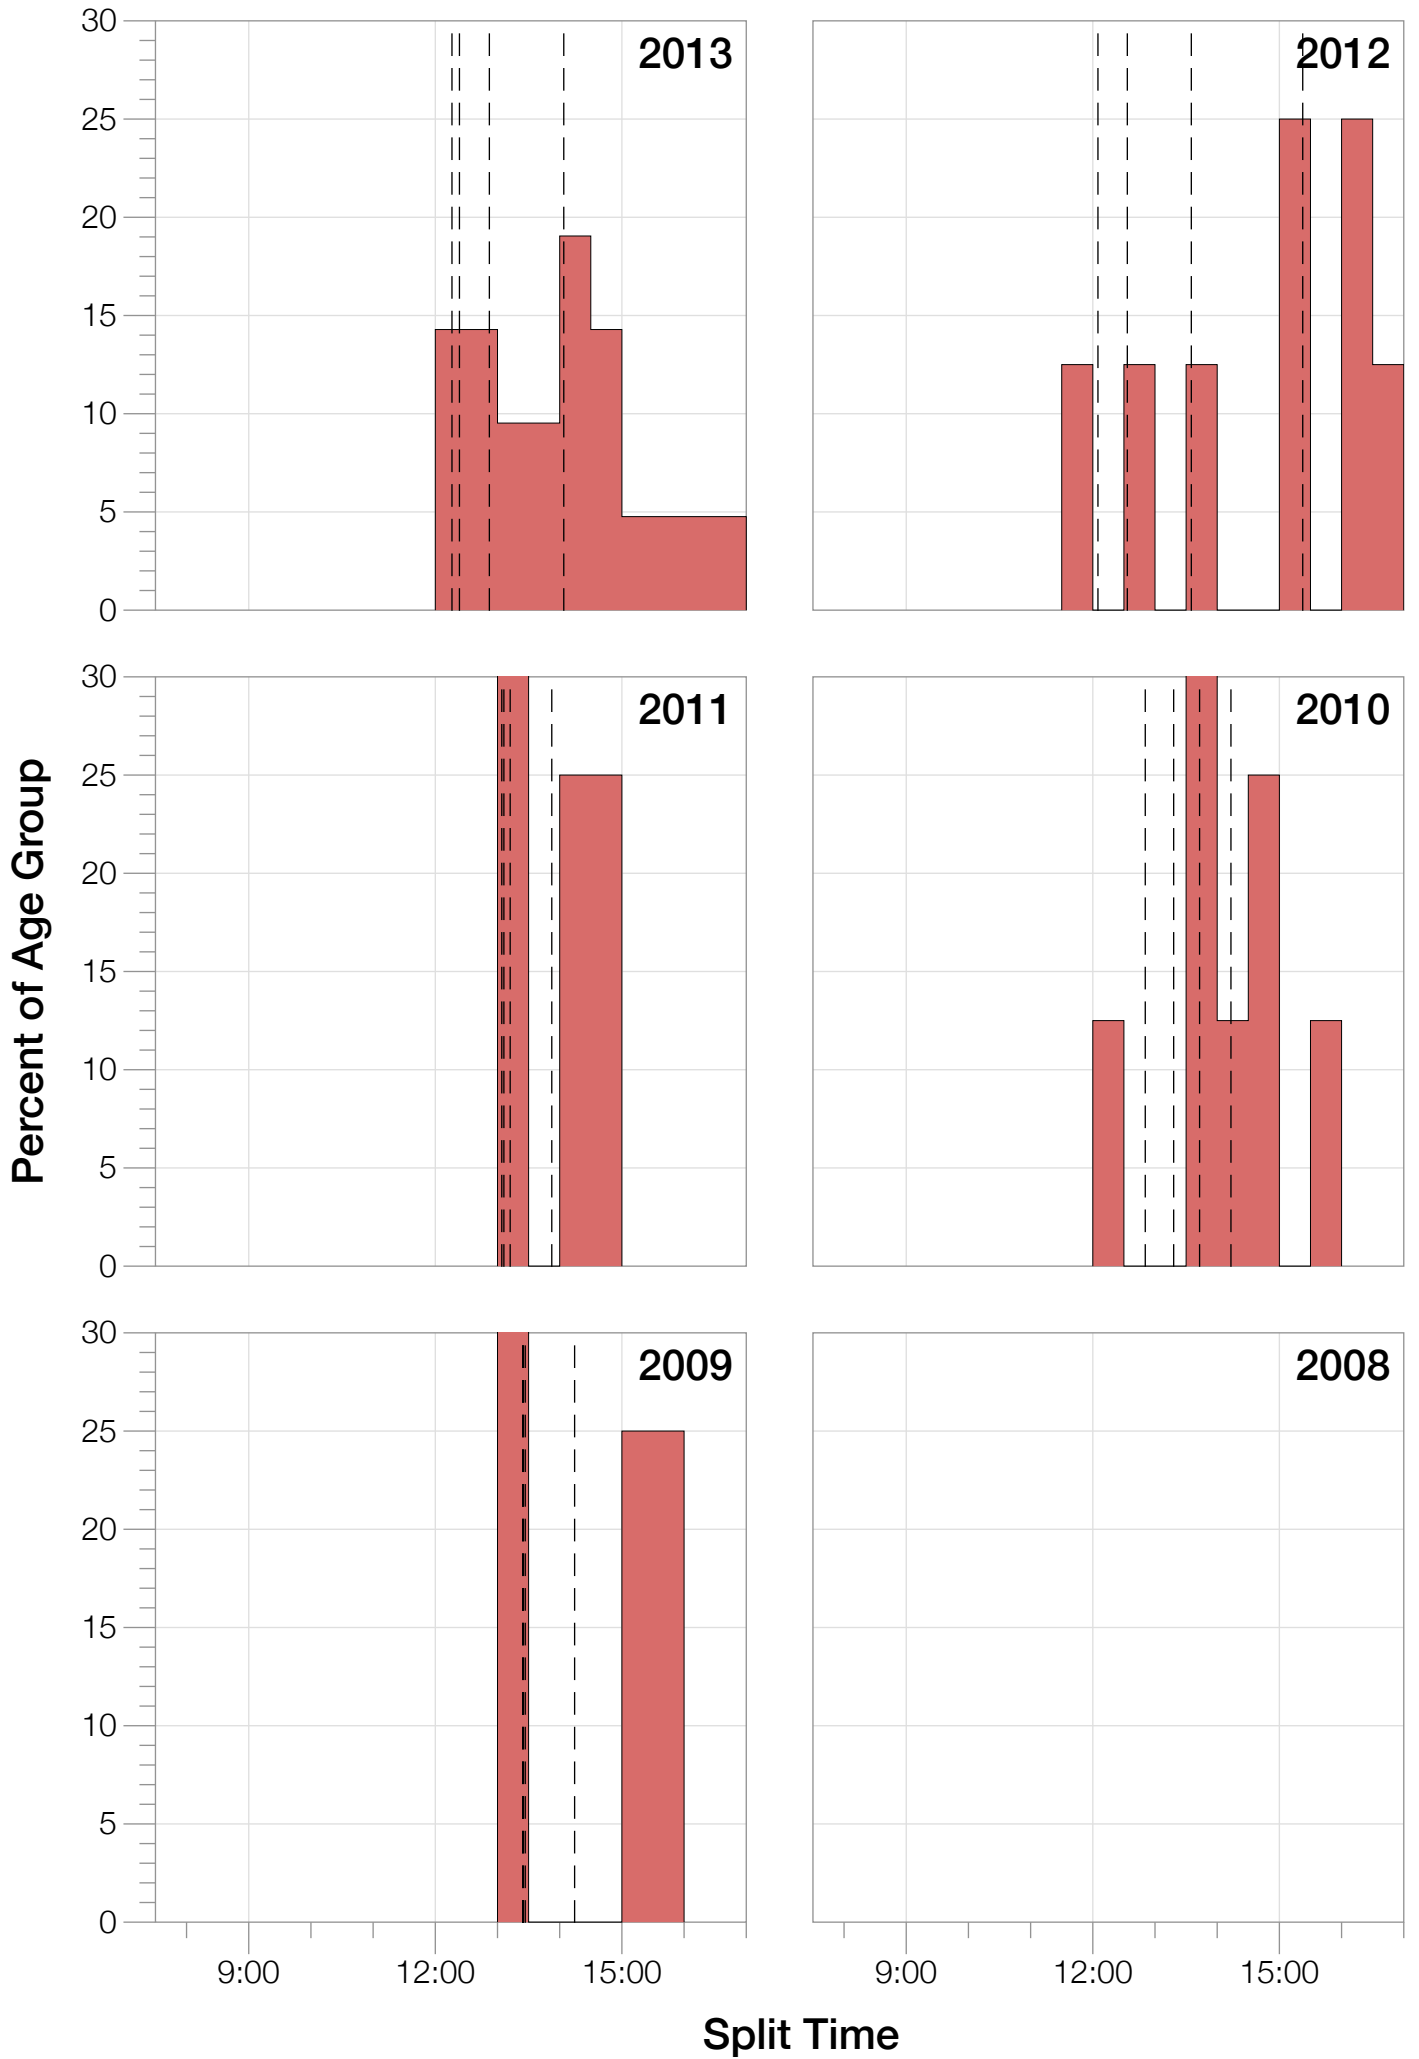

Ironman Cozumel F55-59 Stats

F55-59 Summary Statistics

Year	Finishers	F55-59 Finishers	Male Winner's Time	Female Winner's Time	F55-59 Winner's Time
2009	1319	4	8:18:40	9:06:58	13:23:40
2010	1636	8	8:12:20	9:07:08	12:23:12
2011	1753	4	8:23:52	9:14:08	13:02:06
2012	1787	8	8:15:07	9:15:38	11:36:37
2013	1851	21	7:55:23	8:52:28	12:11:37
Average	1669	9	8:13:04	9:07:16	12:31:26

F55-59 Swim

F55-59 Bike

F55-59 Run

F55-59 Overall

F55-59 Fastest Splits

F55-59 Median Splits

F55-59 Slowest Splits

F55-59 Top 30 Finishing Splits

Estimated Kona Slot Average Finishing Time Finishing Time

F55-59 Top 10 and Kona Times and Splits

Summary Statistics

Position	Swim Time	Bike Time	Run Time	Overall Time
Average Male Winner	0:48:50	4:42:16	2:52:49	8:13:04
Average Female Winner	0:49:43	4:58:01	3:13:04	9:07:16
Average 1st Age Grouper	1:06:57	6:13:55	4:56:58	12:31:26
Average 2nd Age Grouper	1:15:23	6:43:21	5:00:29	13:07:42
Average 3rd Age Grouper	1:20:12	6:59:41	5:27:06	13:52:53
Average 4th Age Grouper	1:14:38	6:49:56	6:12:10	14:32:58
Average 5th Age Grouper	1:25:53	7:13:24	5:15:02	14:14:49
Average 6th Age Grouper	1:33:10	7:10:27	5:30:45	14:30:20
Average 7th Age Grouper	1:32:26	6:57:36	5:55:29	14:44:19
Average 8th Age Grouper	1:15:22	7:21:38	6:17:49	15:19:14
Average 9th Age Grouper	0:57:46	7:24:32	5:13:50	13:47:51
Average 10th Age Grouper	0:56:01	7:37:35	5:05:56	13:49:43
Kona Qualifier Average	1:06:57	6:13:55	4:56:58	12:31:26
Top 10 Age Grouper Average	1:17:39	6:54:24	5:31:31	13:57:18