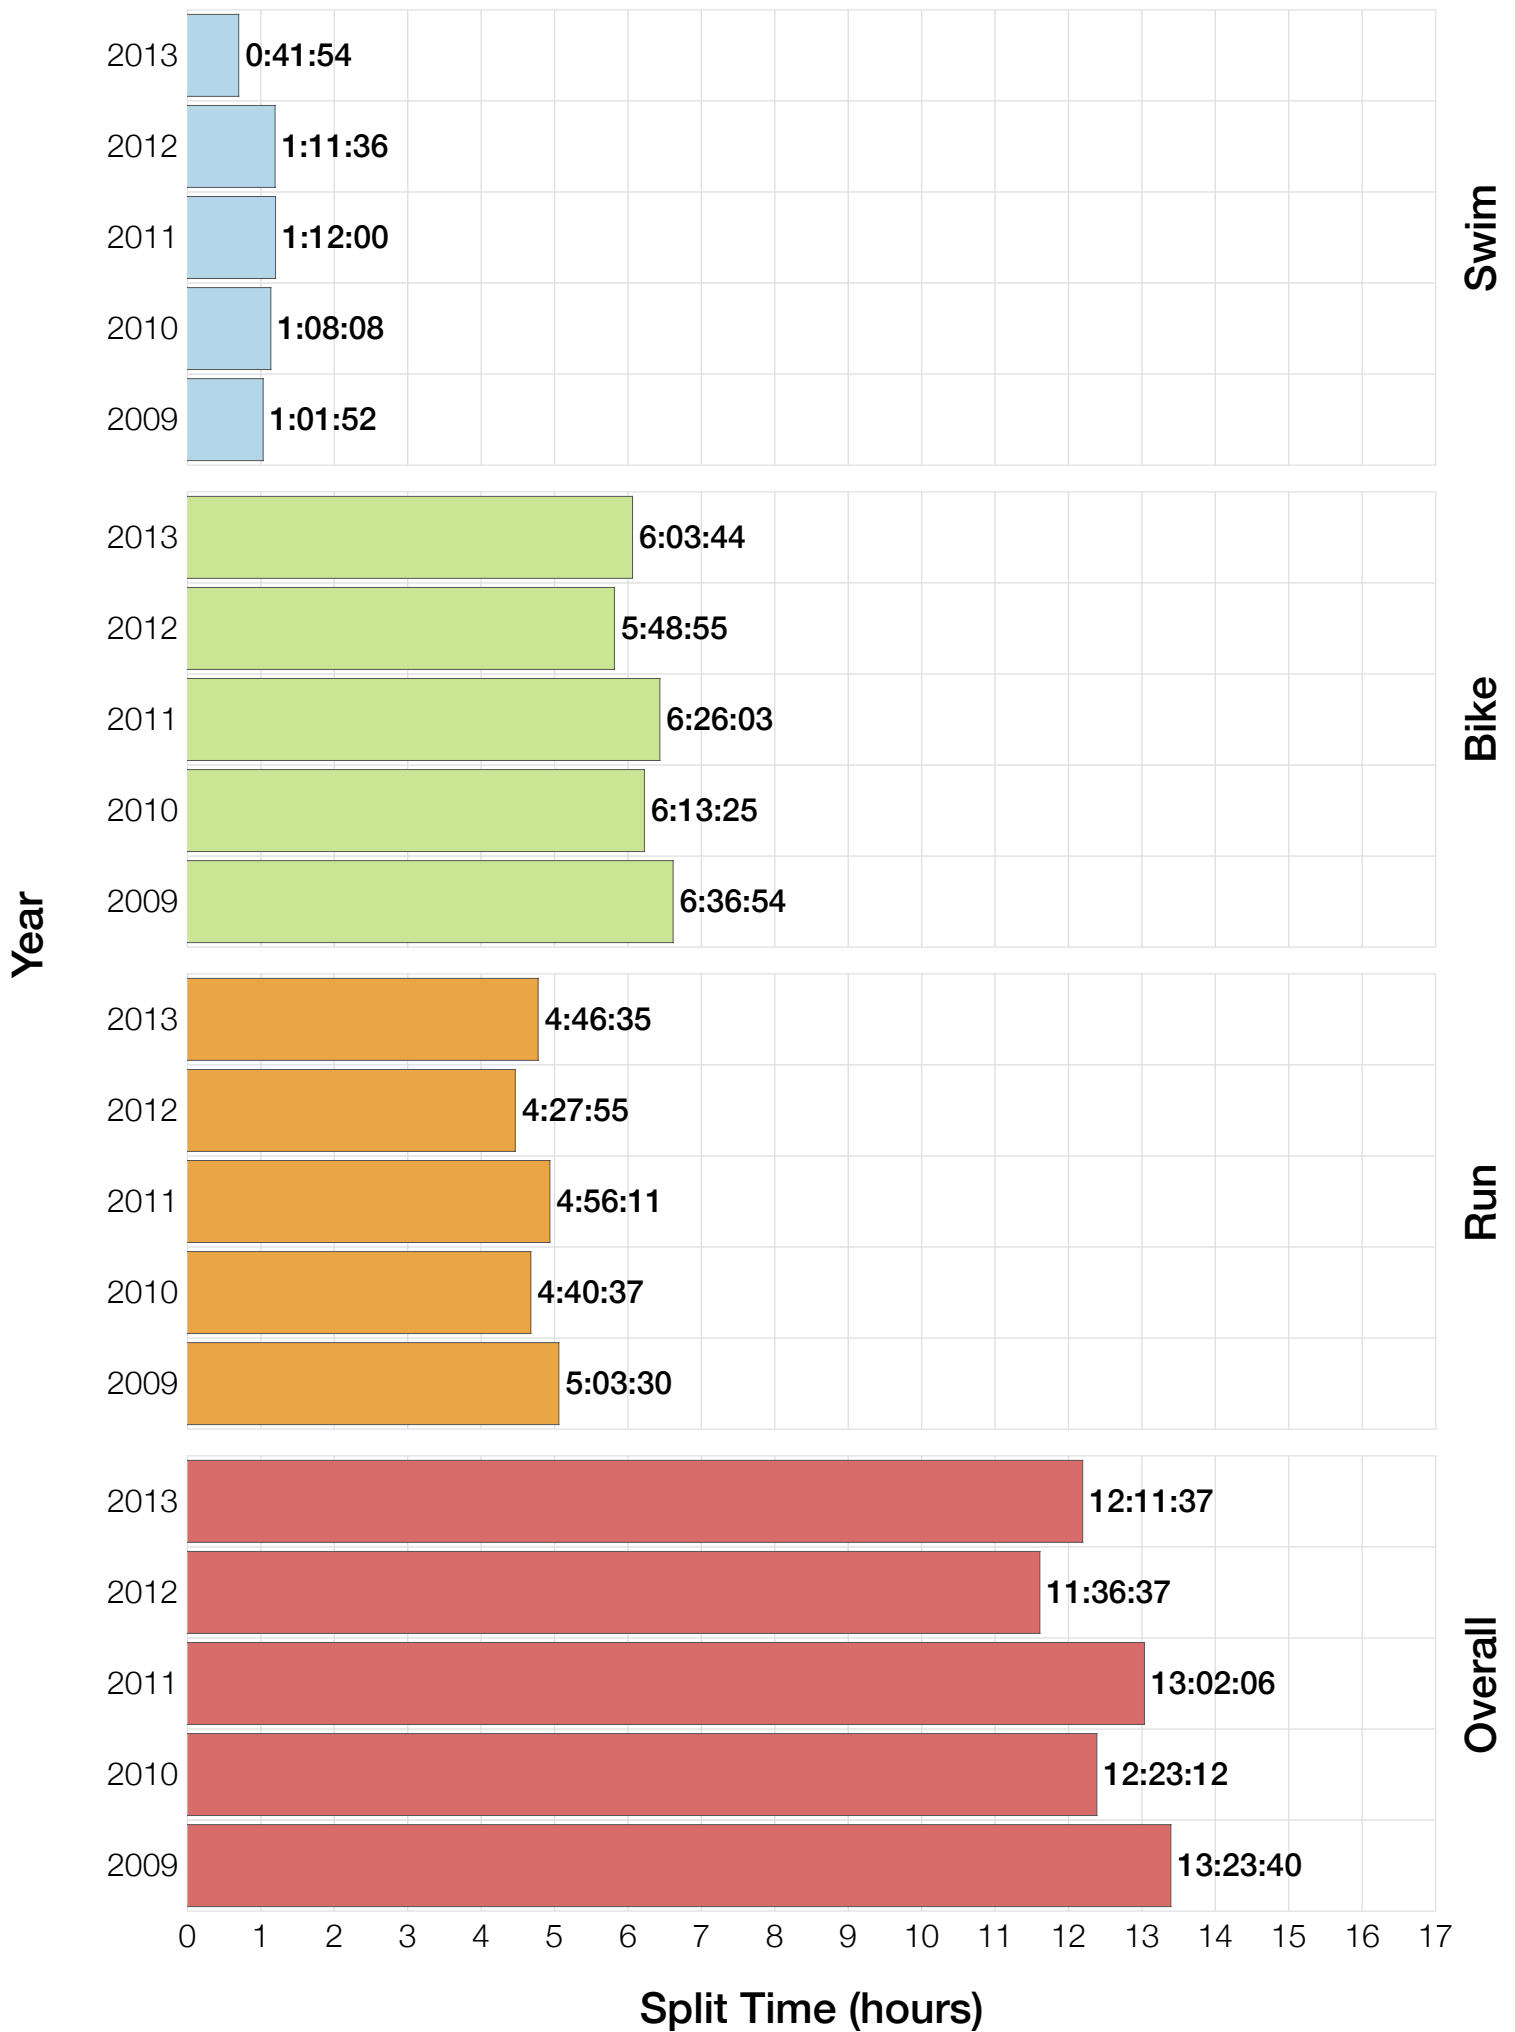

Ironman Cozumel F55-59 Stats

F55-59 Summary Statistics

Year	Finishers	F55-59 Finishers	Male Winner's Time	Female Winner's Time	F55-59 Winner's Time
2009	1319	4	8:18:40	9:06:58	13:23:40
2010	1636	8	8:12:20	9:07:08	12:23:12
2011	1753	4	8:23:52	9:14:08	13:02:06
2012	1787	8	8:15:07	9:15:38	11:36:37
2013	1851	21	7:55:23	8:52:28	12:11:37
Average	1669	9	8:13:04	9:07:16	12:31:26

F55-59 Swim

F55-59 Bike

F55-59 Run

F55-59 Overall

F55-59 Fastest Splits

F55-59 Median Splits

F55-59 Slowest Splits

F55-59 Top 30 Finishing Splits

Estimated Kona Slot Average Finishing Time Finishing Time

F55-59 Top 10 and Kona Times and Splits

Summary Statistics

Position	Swim Time	Bike Time	Run Time	Overall Time
Average Male Winner	0:48:50	4:42:16	2:52:49	8:13:04
Average Female Winner	0:49:43	4:58:01	3:13:04	9:07:16
Average 1st Age Grouper	1:06:57	6:13:55	4:56:58	12:31:26
Average 2nd Age Grouper	1:15:23	6:43:21	5:00:29	13:07:42
Average 3rd Age Grouper	1:20:12	6:59:41	5:27:06	13:52:53
Average 4th Age Grouper	1:14:38	6:49:56	6:12:10	14:32:58
Average 5th Age Grouper	1:25:53	7:13:24	5:15:02	14:14:49
Average 6th Age Grouper	1:33:10	7:10:27	5:30:45	14:30:20
Average 7th Age Grouper	1:32:26	6:57:36	5:55:29	14:44:19
Average 8th Age Grouper	1:15:22	7:21:38	6:17:49	15:19:14
Average 9th Age Grouper	0:57:46	7:24:32	5:13:50	13:47:51
Average 10th Age Grouper	0:56:01	7:37:35	5:05:56	13:49:43
Kona Qualifier Average	1:06:57	6:13:55	4:56:58	12:31:26
Top 10 Age Grouper Average	1:17:39	6:54:24	5:31:31	13:57:18