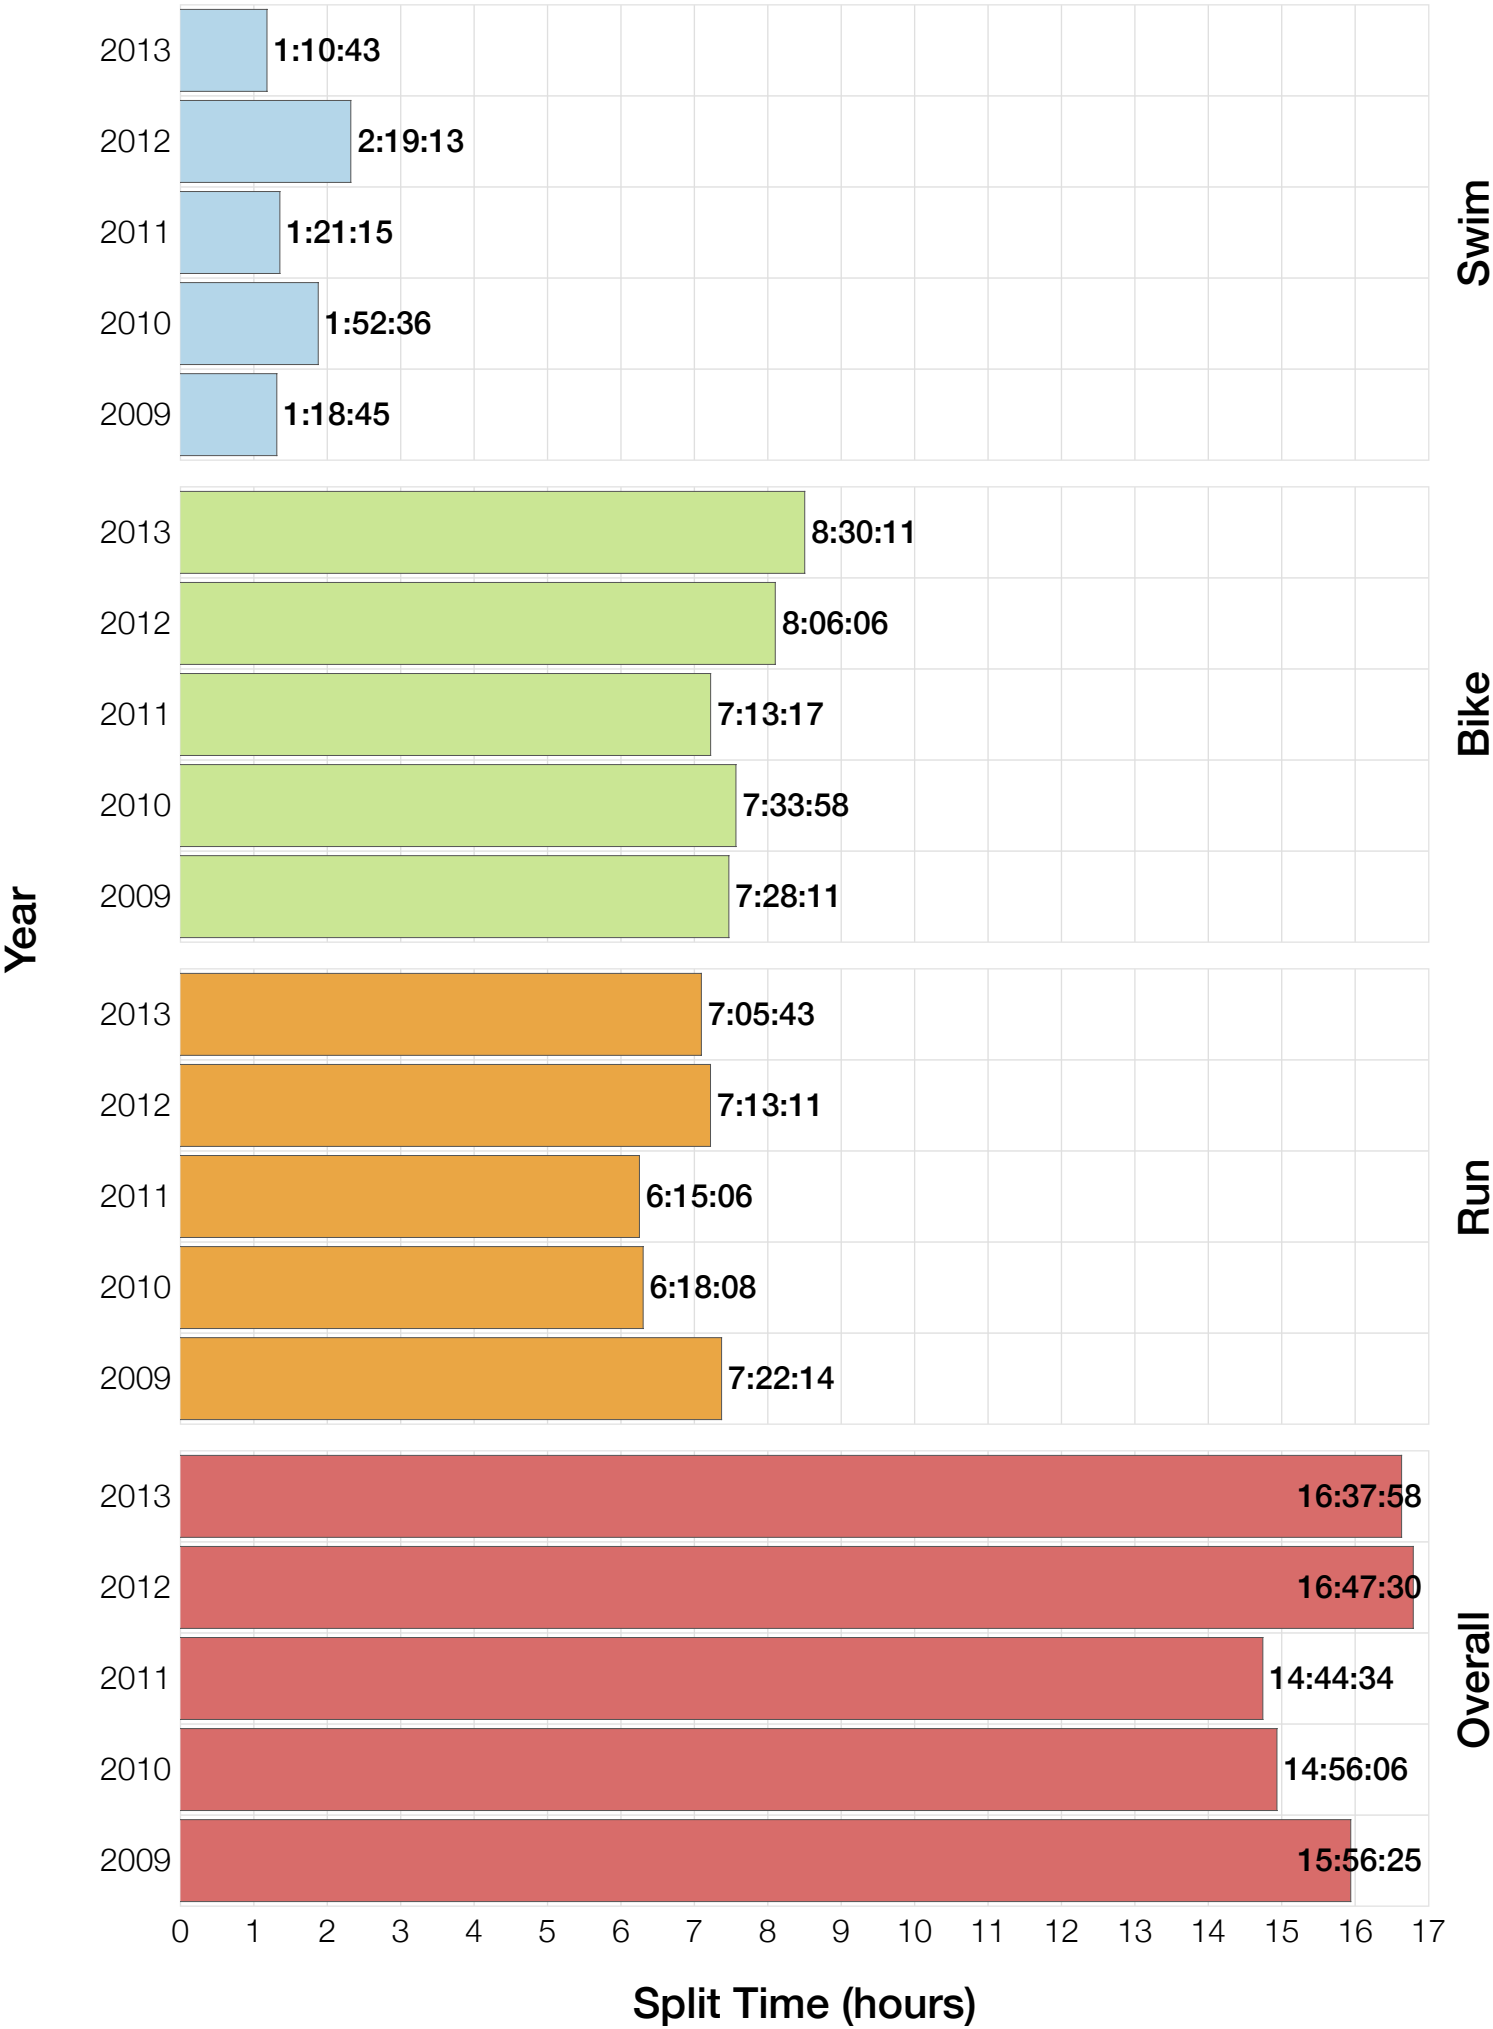

Ironman Cozumel F55-59 Stats

F55-59 Summary Statistics

Year	Finishers	F55-59 Finishers	Male Winner's Time	Female Winner's Time	F55-59 Winner's Time
2009	1319	4	8:18:40	9:06:58	13:23:40
2010	1636	8	8:12:20	9:07:08	12:23:12
2011	1753	4	8:23:52	9:14:08	13:02:06
2012	1787	8	8:15:07	9:15:38	11:36:37
2013	1851	21	7:55:23	8:52:28	12:11:37
Average	1669	9	8:13:04	9:07:16	12:31:26

F55-59 Swim

F55-59 Bike

F55-59 Run

F55-59 Overall

F55-59 Fastest Splits

F55-59 Median Splits

F55-59 Slowest Splits

F55-59 Top 30 Finishing Splits

Estimated Kona Slot Average Finishing Time Finishing Time

F55-59 Top 10 and Kona Times and Splits

Summary Statistics

Position	Swim Time	Bike Time	Run Time	Overall Time
Average Male Winner	0:48:50	4:42:16	2:52:49	8:13:04
Average Female Winner	0:49:43	4:58:01	3:13:04	9:07:16
Average 1st Age Grouper	1:06:57	6:13:55	4:56:58	12:31:26
Average 2nd Age Grouper	1:15:23	6:43:21	5:00:29	13:07:42
Average 3rd Age Grouper	1:20:12	6:59:41	5:27:06	13:52:53
Average 4th Age Grouper	1:14:38	6:49:56	6:12:10	14:32:58
Average 5th Age Grouper	1:25:53	7:13:24	5:15:02	14:14:49
Average 6th Age Grouper	1:33:10	7:10:27	5:30:45	14:30:20
Average 7th Age Grouper	1:32:26	6:57:36	5:55:29	14:44:19
Average 8th Age Grouper	1:15:22	7:21:38	6:17:49	15:19:14
Average 9th Age Grouper	0:57:46	7:24:32	5:13:50	13:47:51
Average 10th Age Grouper	0:56:01	7:37:35	5:05:56	13:49:43
Kona Qualifier Average	1:06:57	6:13:55	4:56:58	12:31:26
Top 10 Age Grouper Average	1:17:39	6:54:24	5:31:31	13:57:18