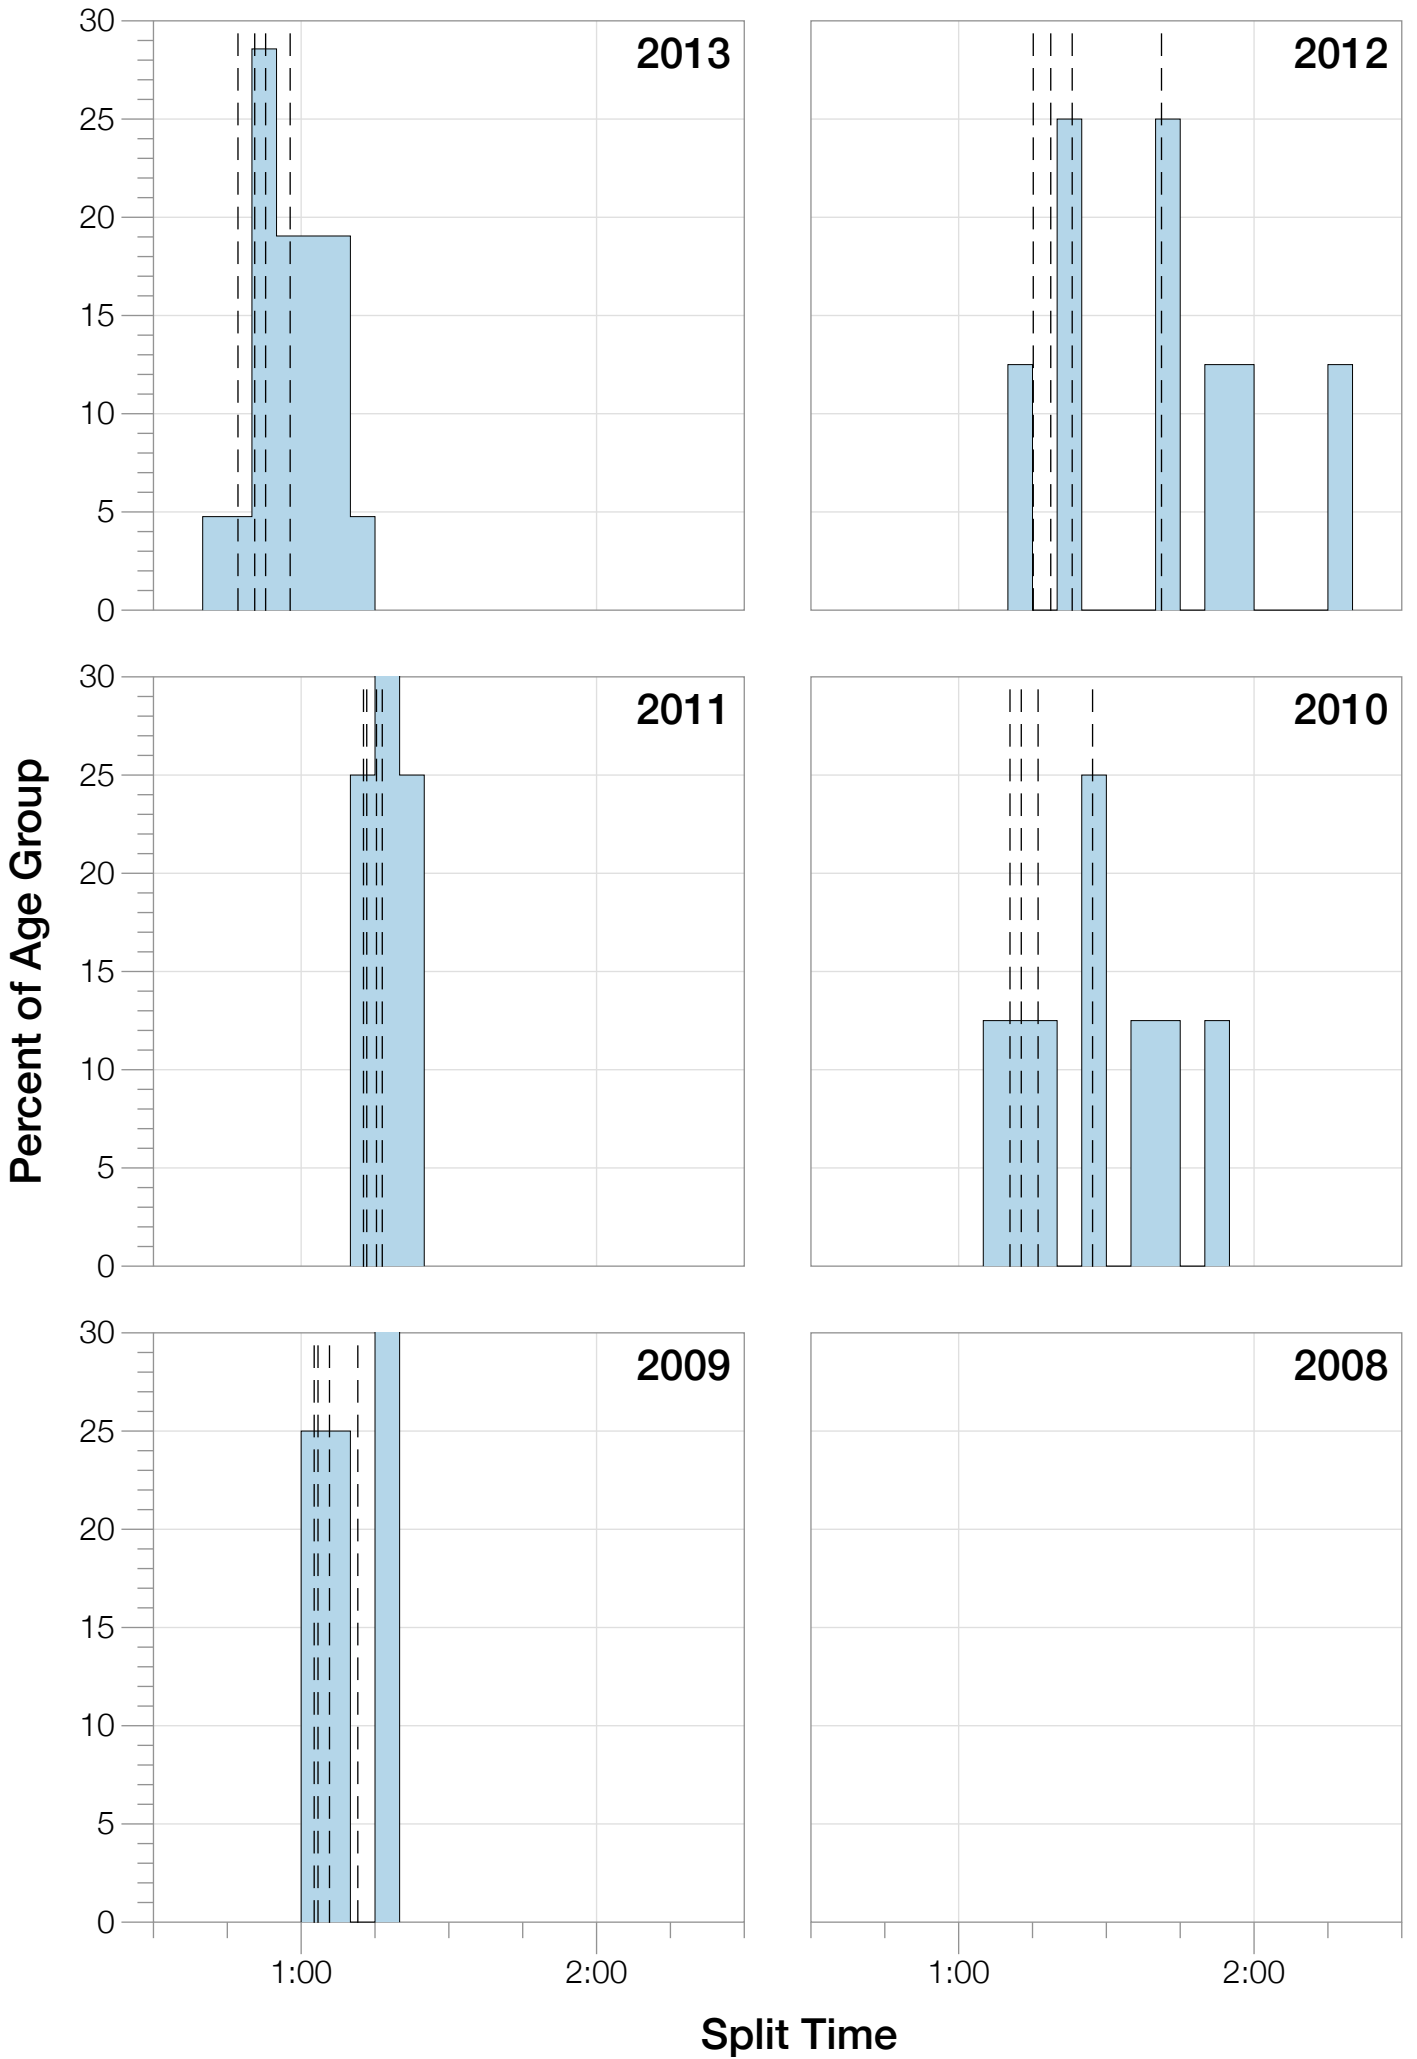

F55-59 Swim