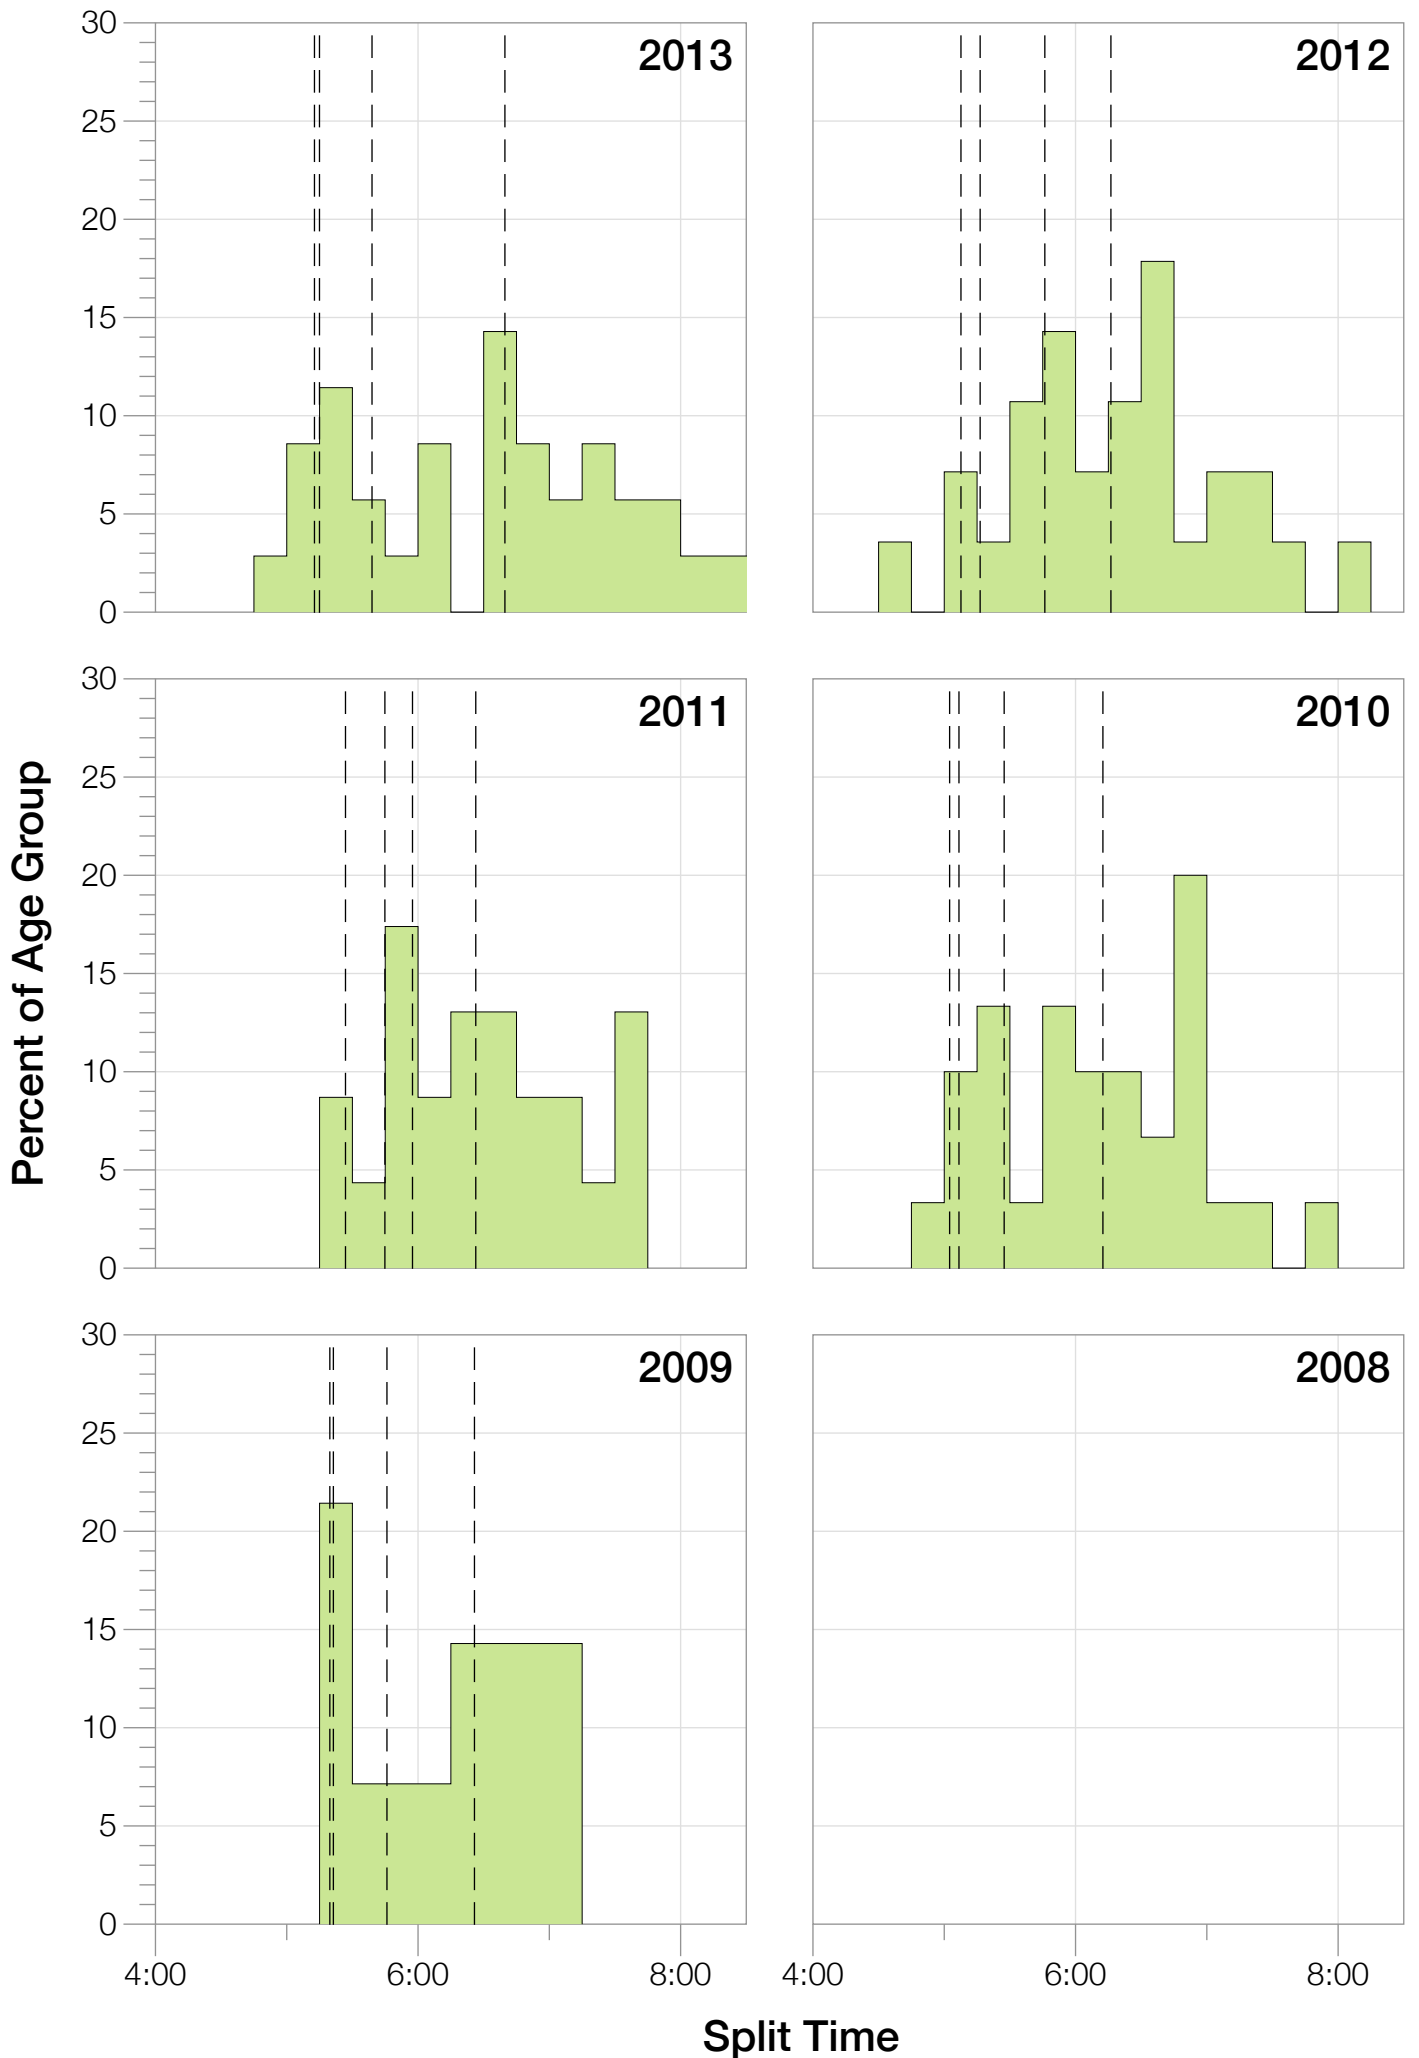

Ironman Cozumel M18-24 Stats

M18-24 Summary Statistics

Year	Finishers	M18-24 Finishers	Male Winner's Time	Female Winner's Time	M18-24 Winner's Time
2009	1319	14	8:18:40	9:06:58	9:47:16
2010	1636	30	8:12:20	9:07:08	9:40:59
2011	1753	23	8:23:52	9:14:08	9:54:57
2012	1787	29	8:15:07	9:15:38	9:16:07
2013	1851	35	7:55:23	8:52:28	8:53:56
Average	1669	26	8:13:04	9:07:16	9:30:39

M18-24 Swim

M18-24 Bike

M18-24 Run

M18-24 Overall

M18-24 Fastest Splits

M18-24 Median Splits

M18-24 Slowest Splits

M18-24 Top 30 Finishing Splits

Estimated Kona Slot Average Finishing Time Finishing Time

M18-24 Top 10 and Kona Times and Splits

Summary Statistics

Position	Swim Time	Bike Time	Run Time	Overall Time
Average Male Winner	0:48:50	4:42:16	2:52:49	8:13:04
Average Female Winner	0:49:43	4:58:01	3:13:04	9:07:16
Average 1st Age Grouper	0:52:52	5:02:33	3:29:25	9:30:39
Average 2nd Age Grouper	0:52:23	5:19:35	3:33:57	9:52:40
Average 3rd Age Grouper	1:01:40	5:28:23	3:49:42	10:13:26
Average 4th Age Grouper	1:00:19	5:28:11	3:51:43	10:26:19
Average 5th Age Grouper	0:58:10	5:36:44	3:58:56	10:42:16
Average 6th Age Grouper	1:05:16	5:33:30	4:27:53	11:10:07
Average 7th Age Grouper	1:04:11	5:56:33	4:22:23	11:22:47
Average 8th Age Grouper	1:08:01	6:04:43	4:22:52	11:45:41
Average 9th Age Grouper	1:04:20	6:09:18	4:32:14	11:54:12
Average 10th Age Grouper	1:09:49	6:01:05	4:47:36	12:11:35
Kona Qualifier Average	0:52:52	5:02:33	3:29:25	9:30:39
Top 10 Age Grouper Average	1:01:31	5:39:43	4:07:22	10:54:58