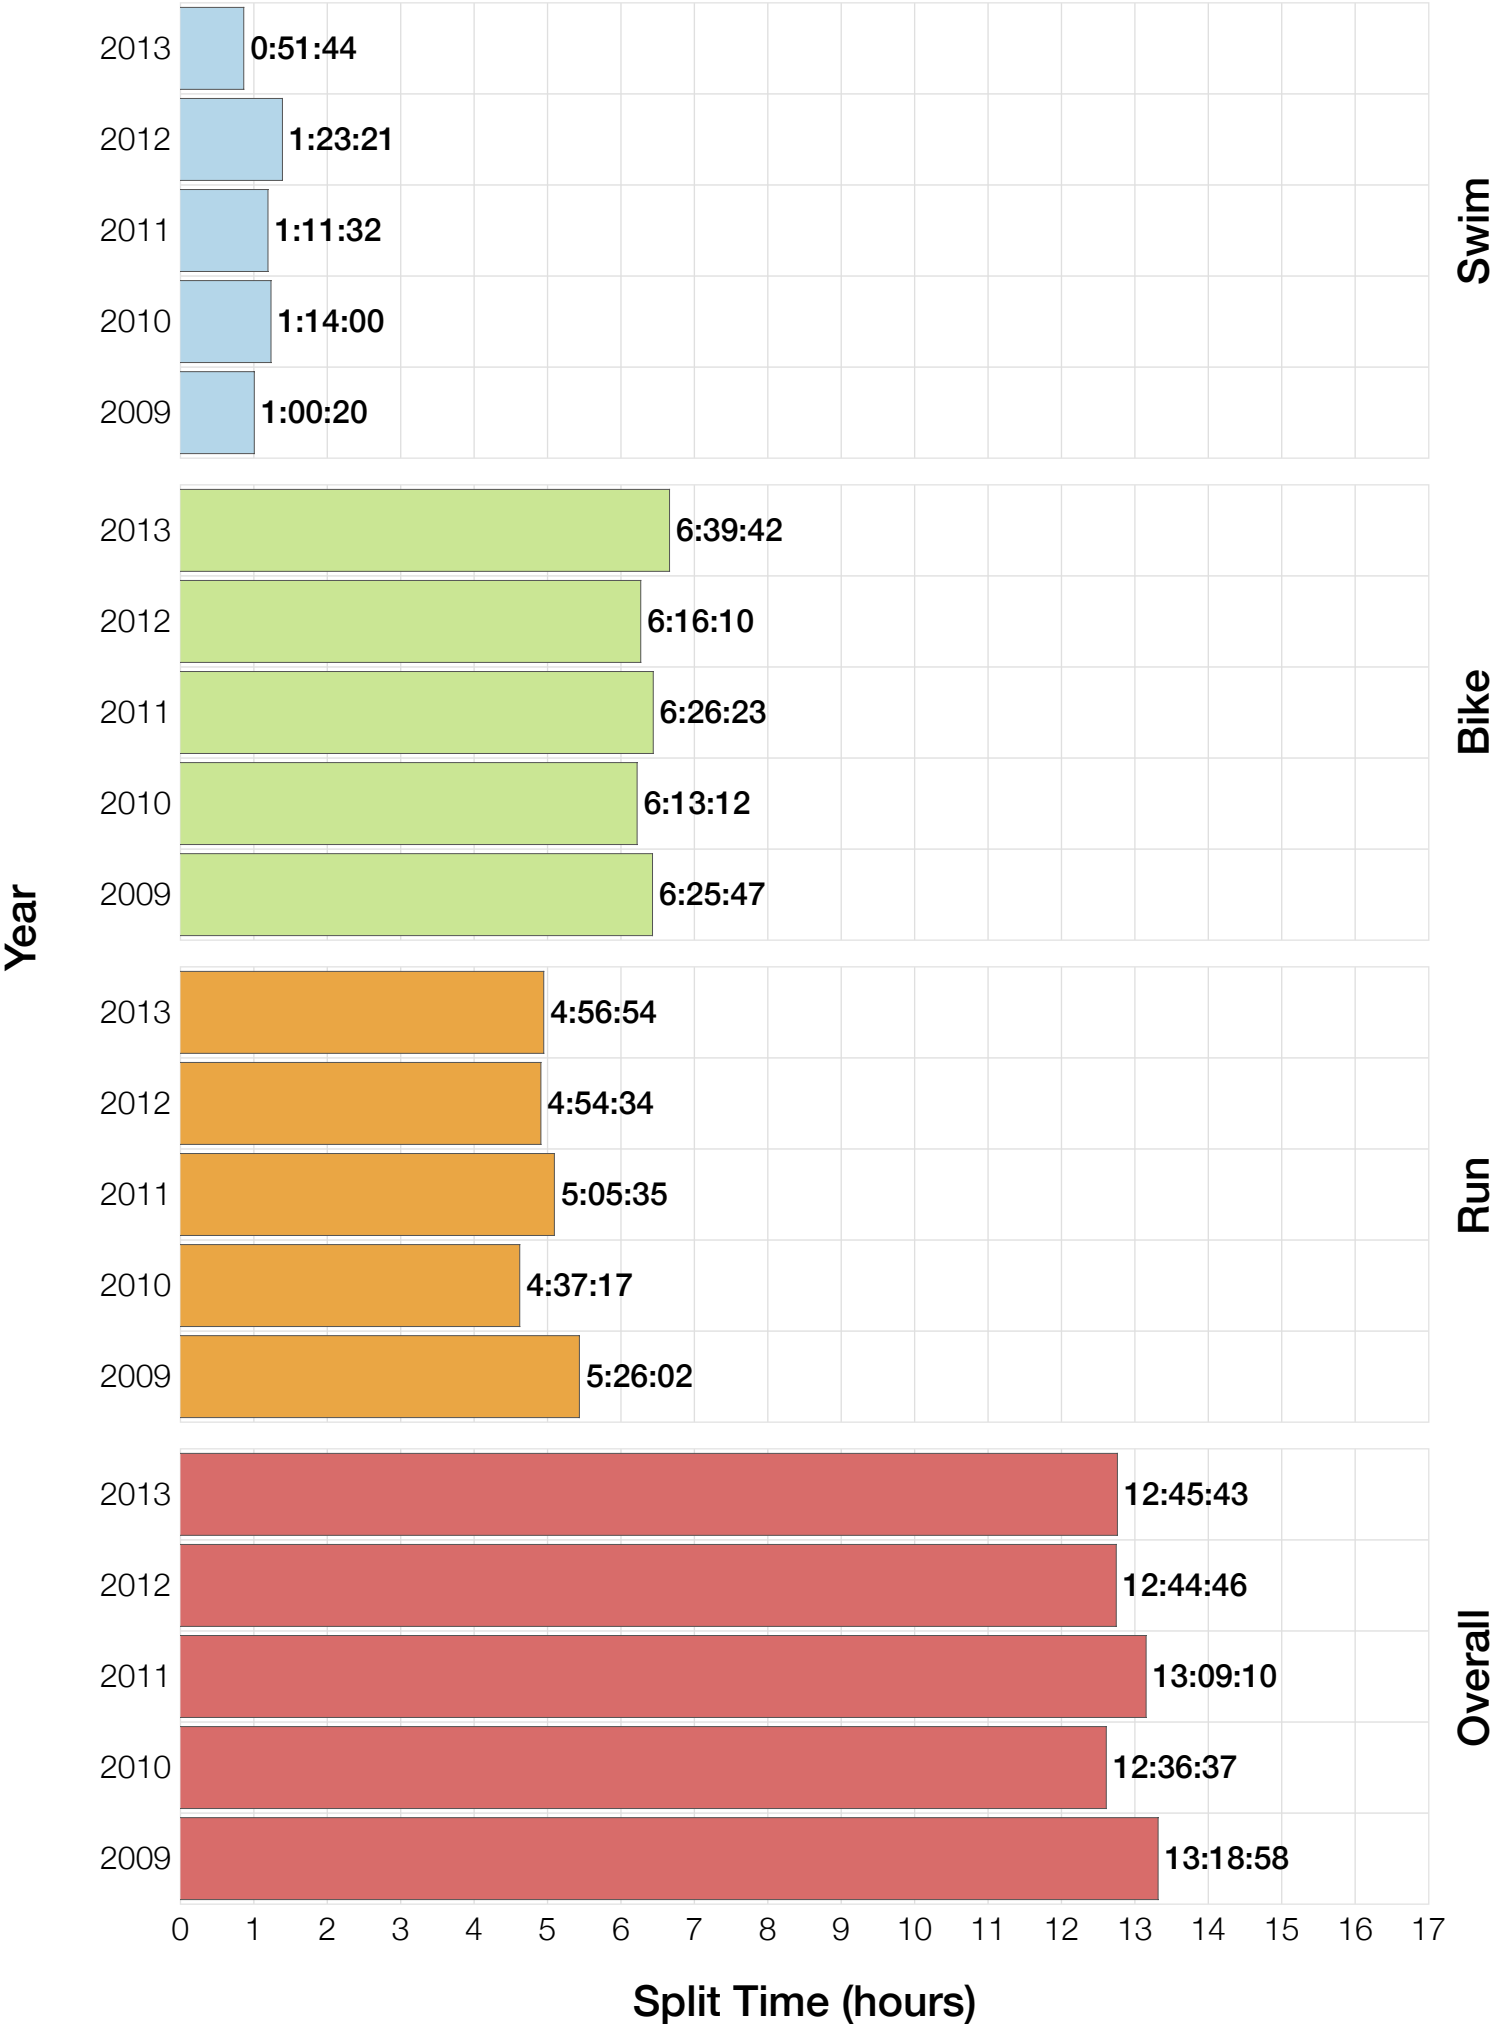

Ironman Cozumel M18-24 Stats

M18-24 Summary Statistics

Year	Finishers	M18-24 Finishers	Male Winner's Time	Female Winner's Time	M18-24 Winner's Time
2009	1319	14	8:18:40	9:06:58	9:47:16
2010	1636	30	8:12:20	9:07:08	9:40:59
2011	1753	23	8:23:52	9:14:08	9:54:57
2012	1787	29	8:15:07	9:15:38	9:16:07
2013	1851	35	7:55:23	8:52:28	8:53:56
Average	1669	26	8:13:04	9:07:16	9:30:39

M18-24 Swim

M18-24 Bike

M18-24 Run

M18-24 Overall

M18-24 Fastest Splits

M18-24 Median Splits

M18-24 Slowest Splits

M18-24 Top 30 Finishing Splits

Estimated Kona Slot Average Finishing Time Finishing Time

M18-24 Top 10 and Kona Times and Splits

Summary Statistics

Position	Swim Time	Bike Time	Run Time	Overall Time
Average Male Winner	0:48:50	4:42:16	2:52:49	8:13:04
Average Female Winner	0:49:43	4:58:01	3:13:04	9:07:16
Average 1st Age Grouper	0:52:52	5:02:33	3:29:25	9:30:39
Average 2nd Age Grouper	0:52:23	5:19:35	3:33:57	9:52:40
Average 3rd Age Grouper	1:01:40	5:28:23	3:49:42	10:13:26
Average 4th Age Grouper	1:00:19	5:28:11	3:51:43	10:26:19
Average 5th Age Grouper	0:58:10	5:36:44	3:58:56	10:42:16
Average 6th Age Grouper	1:05:16	5:33:30	4:27:53	11:10:07
Average 7th Age Grouper	1:04:11	5:56:33	4:22:23	11:22:47
Average 8th Age Grouper	1:08:01	6:04:43	4:22:52	11:45:41
Average 9th Age Grouper	1:04:20	6:09:18	4:32:14	11:54:12
Average 10th Age Grouper	1:09:49	6:01:05	4:47:36	12:11:35
Kona Qualifier Average	0:52:52	5:02:33	3:29:25	9:30:39
Top 10 Age Grouper Average	1:01:31	5:39:43	4:07:22	10:54:58