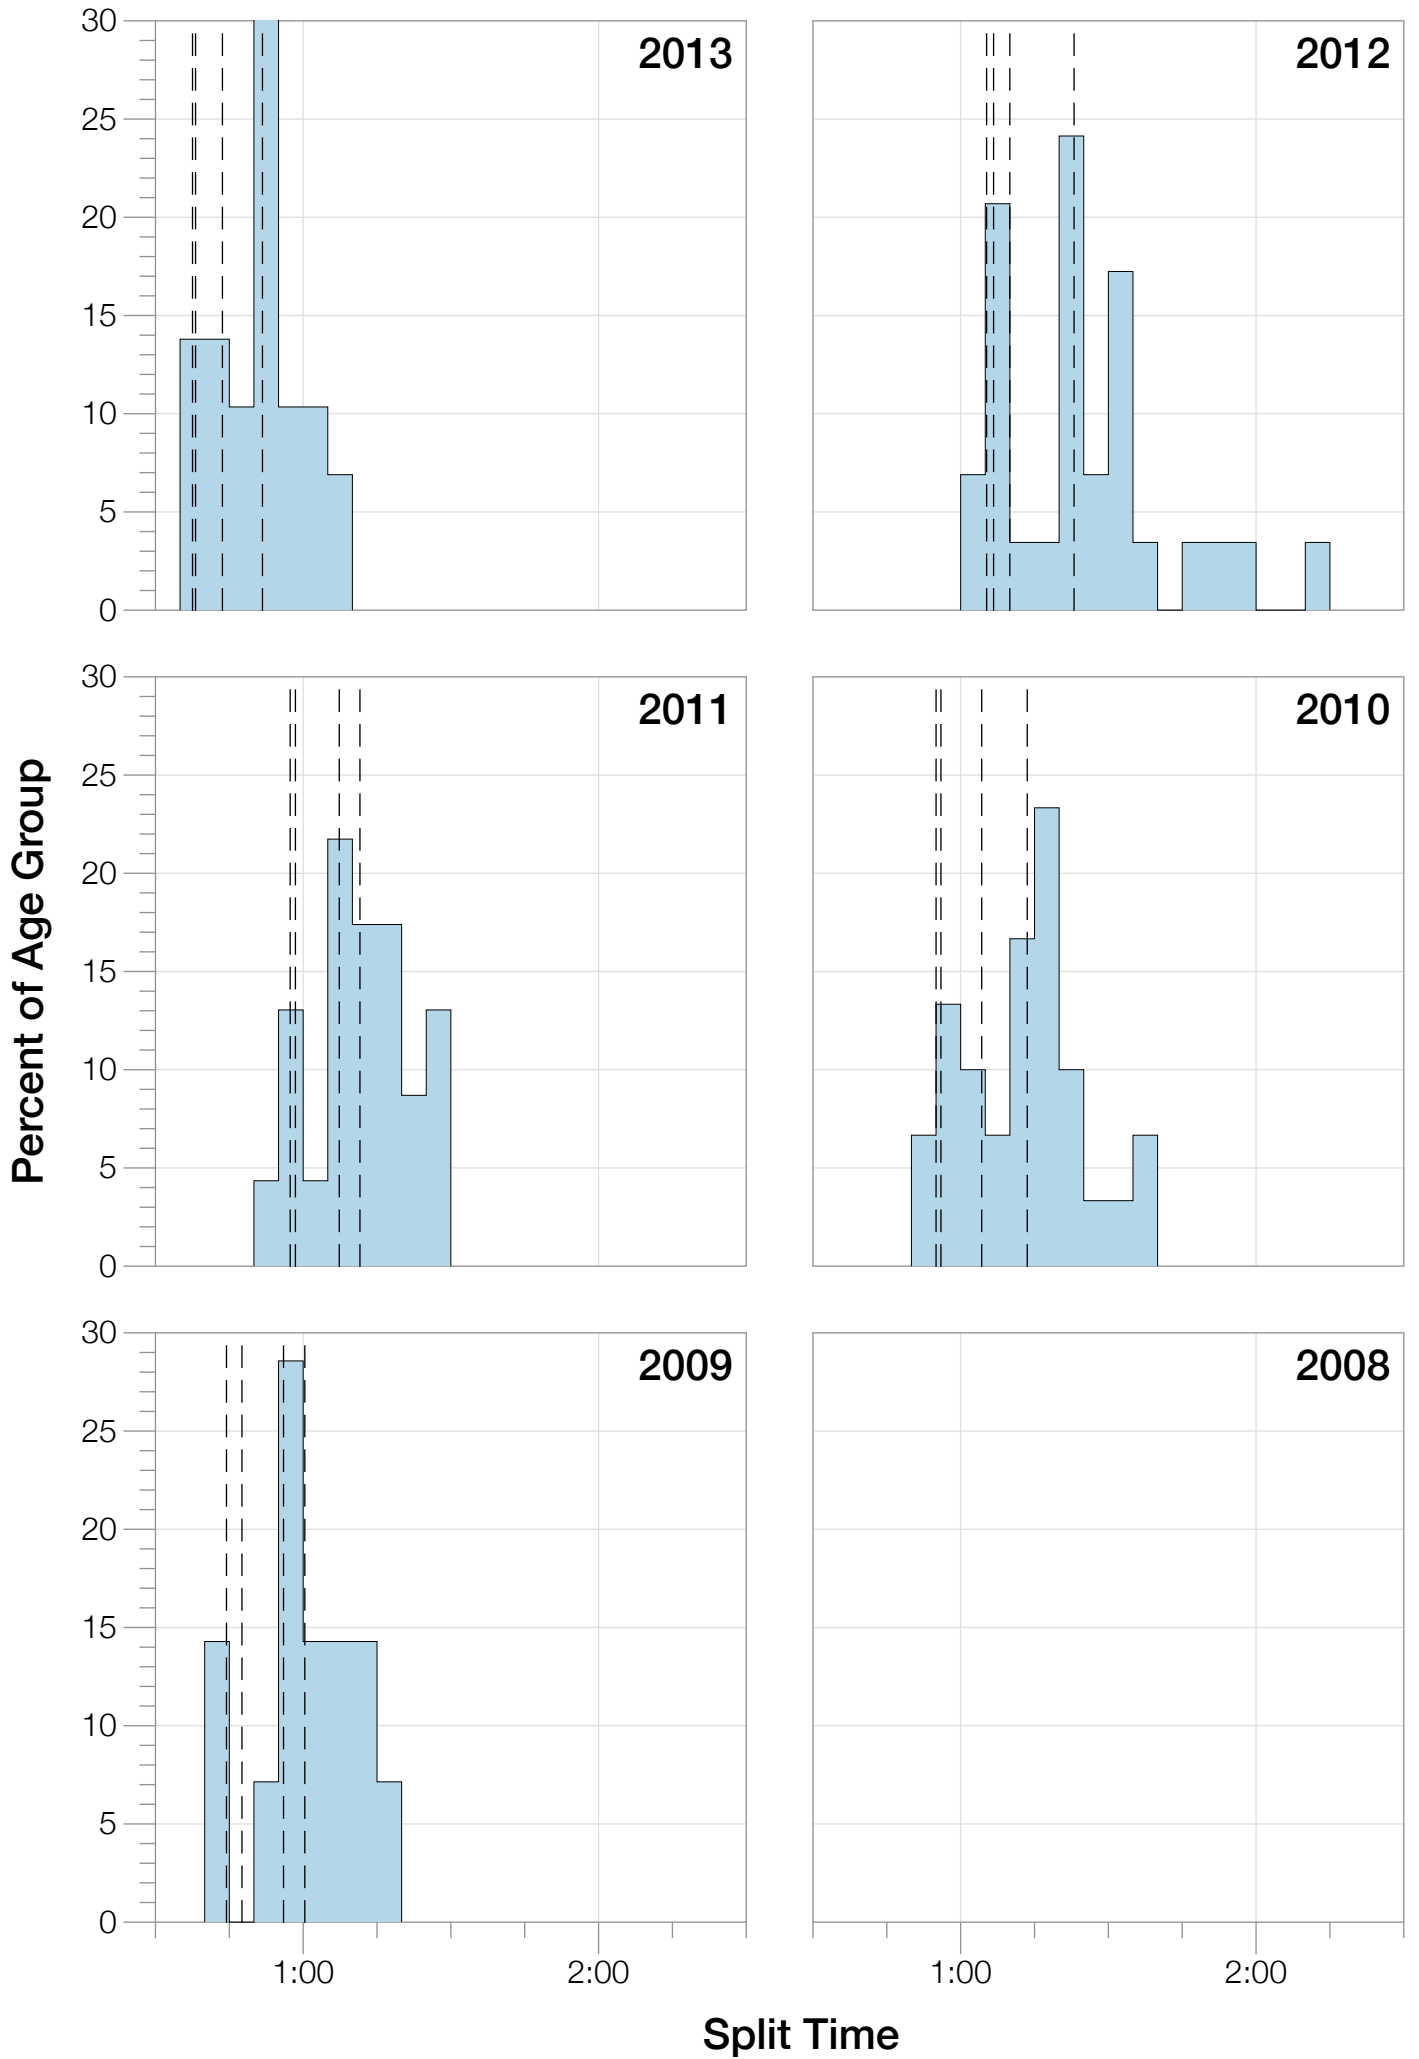

Ironman Cozumel M18-24 Stats

M18-24 Summary Statistics

Year	Finishers	M18-24 Finishers	Male Winner's Time	Female Winner's Time	M18-24 Winner's Time
2009	1319	14	8:18:40	9:06:58	9:47:16
2010	1636	30	8:12:20	9:07:08	9:40:59
2011	1753	23	8:23:52	9:14:08	9:54:57
2012	1787	29	8:15:07	9:15:38	9:16:07
2013	1851	35	7:55:23	8:52:28	8:53:56
Average	1669	26	8:13:04	9:07:16	9:30:39

M18-24 Swim

M18-24 Bike

M18-24 Run

M18-24 Overall

M18-24 Fastest Splits

M18-24 Median Splits

M18-24 Slowest Splits

M18-24 Top 30 Finishing Splits

Estimated Kona Slot Average Finishing Time Finishing Time

M18-24 Top 10 and Kona Times and Splits

Summary Statistics

Position	Swim Time	Bike Time	Run Time	Overall Time
Average Male Winner	0:48:50	4:42:16	2:52:49	8:13:04
Average Female Winner	0:49:43	4:58:01	3:13:04	9:07:16
Average 1st Age Grouper	0:52:52	5:02:33	3:29:25	9:30:39
Average 2nd Age Grouper	0:52:23	5:19:35	3:33:57	9:52:40
Average 3rd Age Grouper	1:01:40	5:28:23	3:49:42	10:13:26
Average 4th Age Grouper	1:00:19	5:28:11	3:51:43	10:26:19
Average 5th Age Grouper	0:58:10	5:36:44	3:58:56	10:42:16
Average 6th Age Grouper	1:05:16	5:33:30	4:27:53	11:10:07
Average 7th Age Grouper	1:04:11	5:56:33	4:22:23	11:22:47
Average 8th Age Grouper	1:08:01	6:04:43	4:22:52	11:45:41
Average 9th Age Grouper	1:04:20	6:09:18	4:32:14	11:54:12
Average 10th Age Grouper	1:09:49	6:01:05	4:47:36	12:11:35
Kona Qualifier Average	0:52:52	5:02:33	3:29:25	9:30:39
Top 10 Age Grouper Average	1:01:31	5:39:43	4:07:22	10:54:58