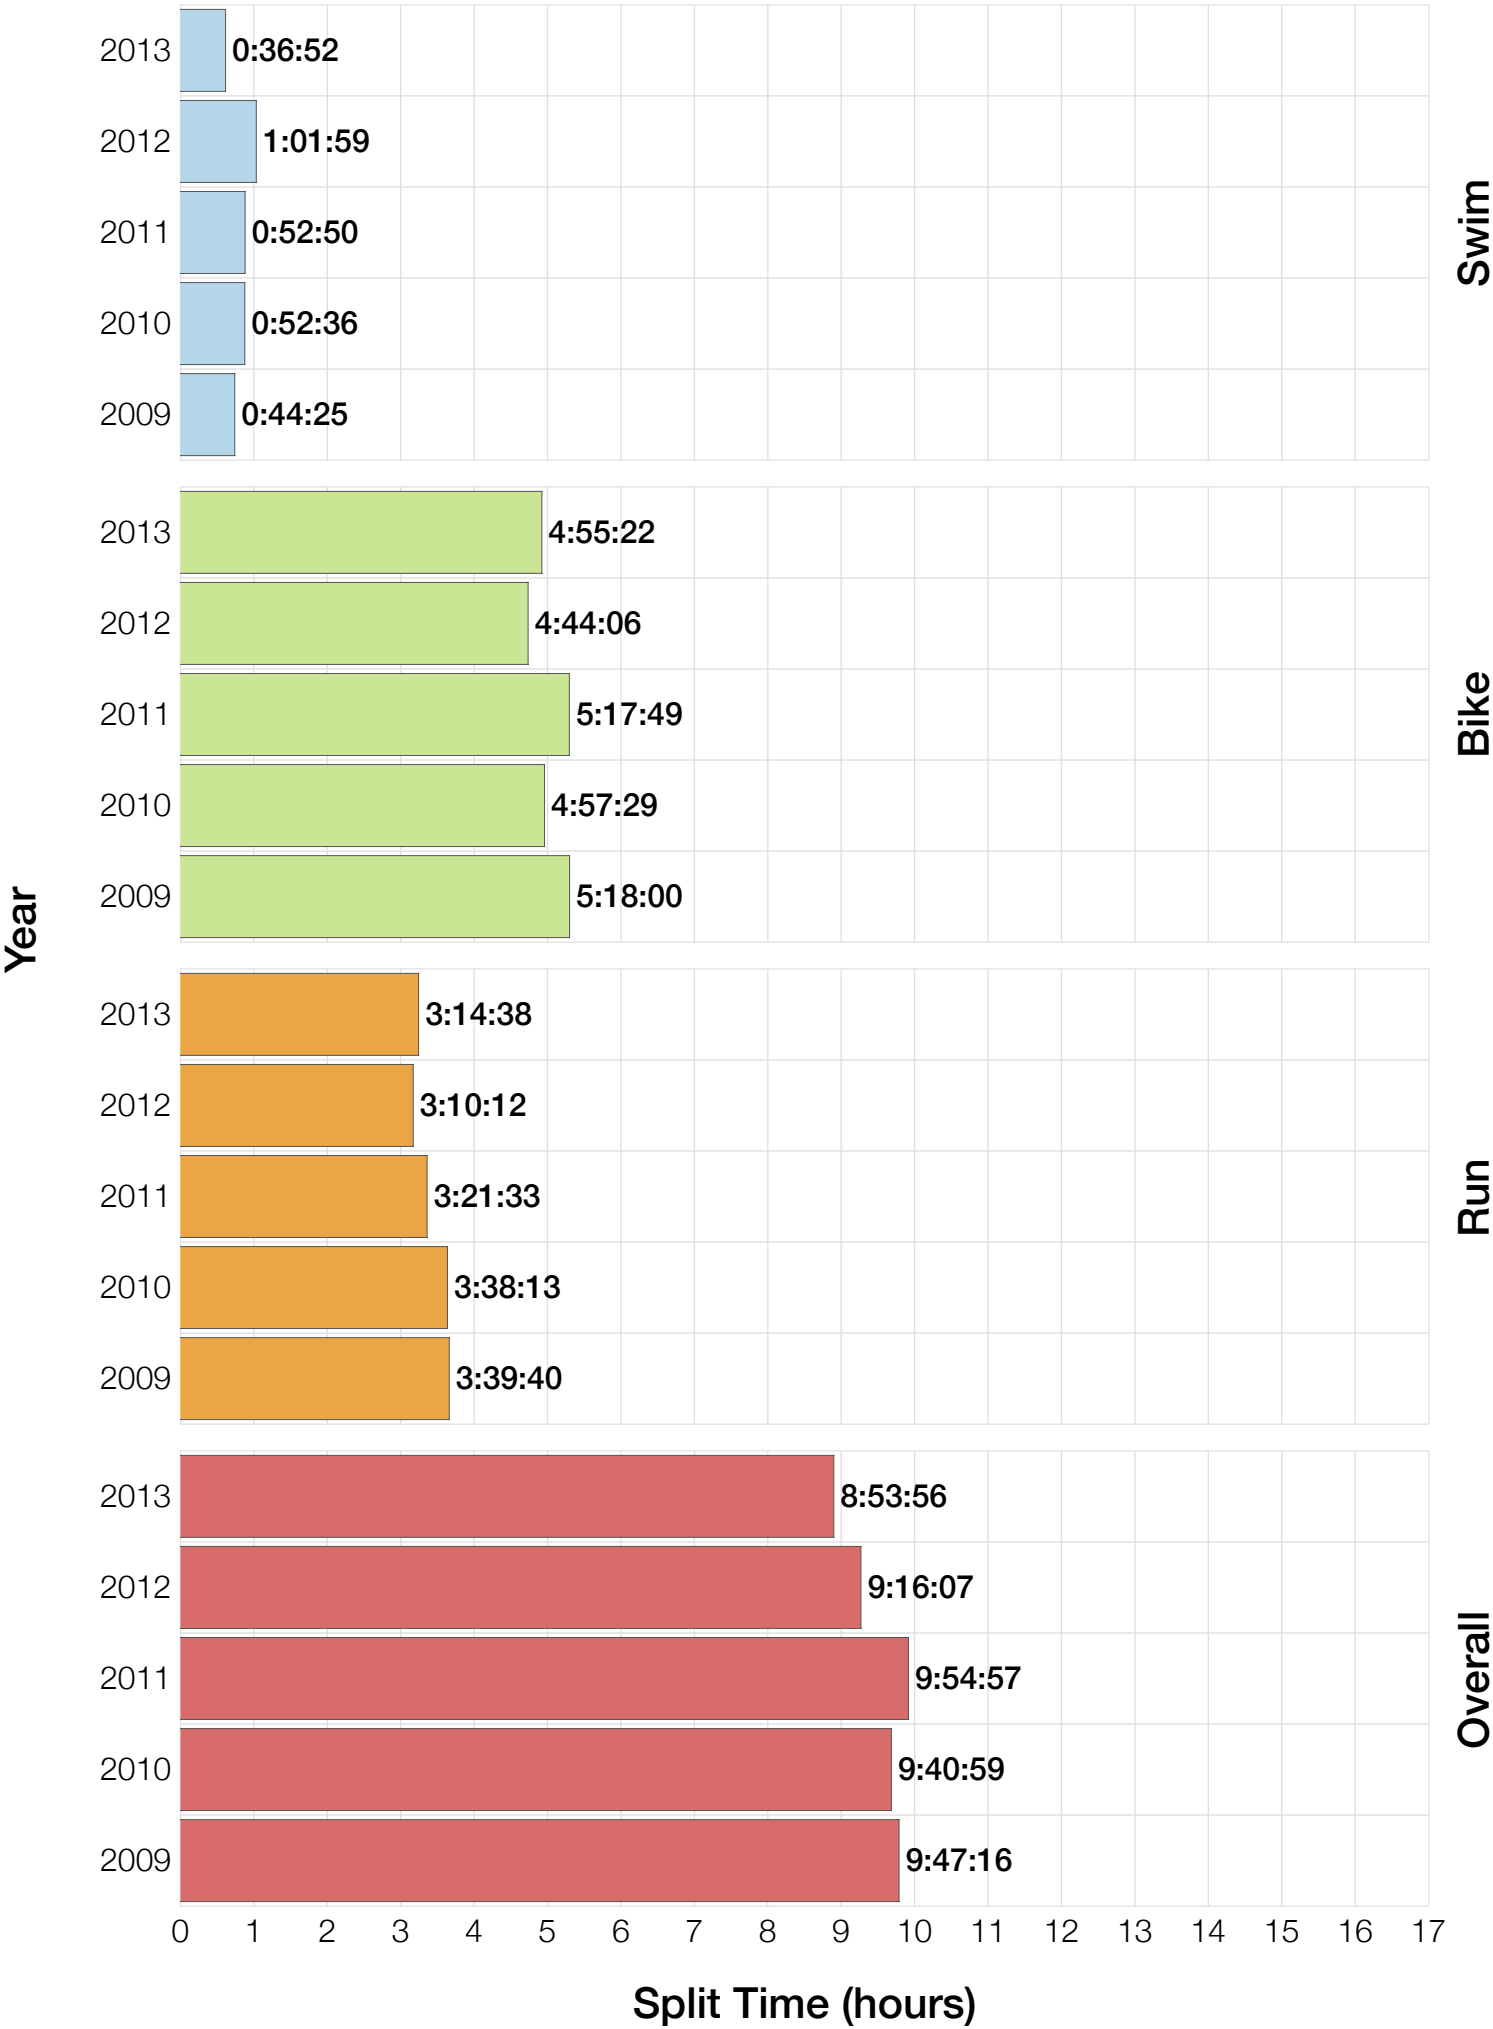

Ironman Cozumel M18-24 Stats

M18-24 Summary Statistics

Year	Finishers	M18-24 Finishers	Male Winner's Time	Female Winner's Time	M18-24 Winner's Time
2009	1319	14	8:18:40	9:06:58	9:47:16
2010	1636	30	8:12:20	9:07:08	9:40:59
2011	1753	23	8:23:52	9:14:08	9:54:57
2012	1787	29	8:15:07	9:15:38	9:16:07
2013	1851	35	7:55:23	8:52:28	8:53:56
Average	1669	26	8:13:04	9:07:16	9:30:39

M18-24 Swim

M18-24 Bike

M18-24 Run

M18-24 Overall

M18-24 Fastest Splits

M18-24 Median Splits

M18-24 Slowest Splits

M18-24 Top 30 Finishing Splits

Estimated Kona Slot Average Finishing Time Finishing Time

M18-24 Top 10 and Kona Times and Splits

Summary Statistics

Position	Swim Time	Bike Time	Run Time	Overall Time
Average Male Winner	0:48:50	4:42:16	2:52:49	8:13:04
Average Female Winner	0:49:43	4:58:01	3:13:04	9:07:16
Average 1st Age Grouper	0:52:52	5:02:33	3:29:25	9:30:39
Average 2nd Age Grouper	0:52:23	5:19:35	3:33:57	9:52:40
Average 3rd Age Grouper	1:01:40	5:28:23	3:49:42	10:13:26
Average 4th Age Grouper	1:00:19	5:28:11	3:51:43	10:26:19
Average 5th Age Grouper	0:58:10	5:36:44	3:58:56	10:42:16
Average 6th Age Grouper	1:05:16	5:33:30	4:27:53	11:10:07
Average 7th Age Grouper	1:04:11	5:56:33	4:22:23	11:22:47
Average 8th Age Grouper	1:08:01	6:04:43	4:22:52	11:45:41
Average 9th Age Grouper	1:04:20	6:09:18	4:32:14	11:54:12
Average 10th Age Grouper	1:09:49	6:01:05	4:47:36	12:11:35
Kona Qualifier Average	0:52:52	5:02:33	3:29:25	9:30:39
Top 10 Age Grouper Average	1:01:31	5:39:43	4:07:22	10:54:58