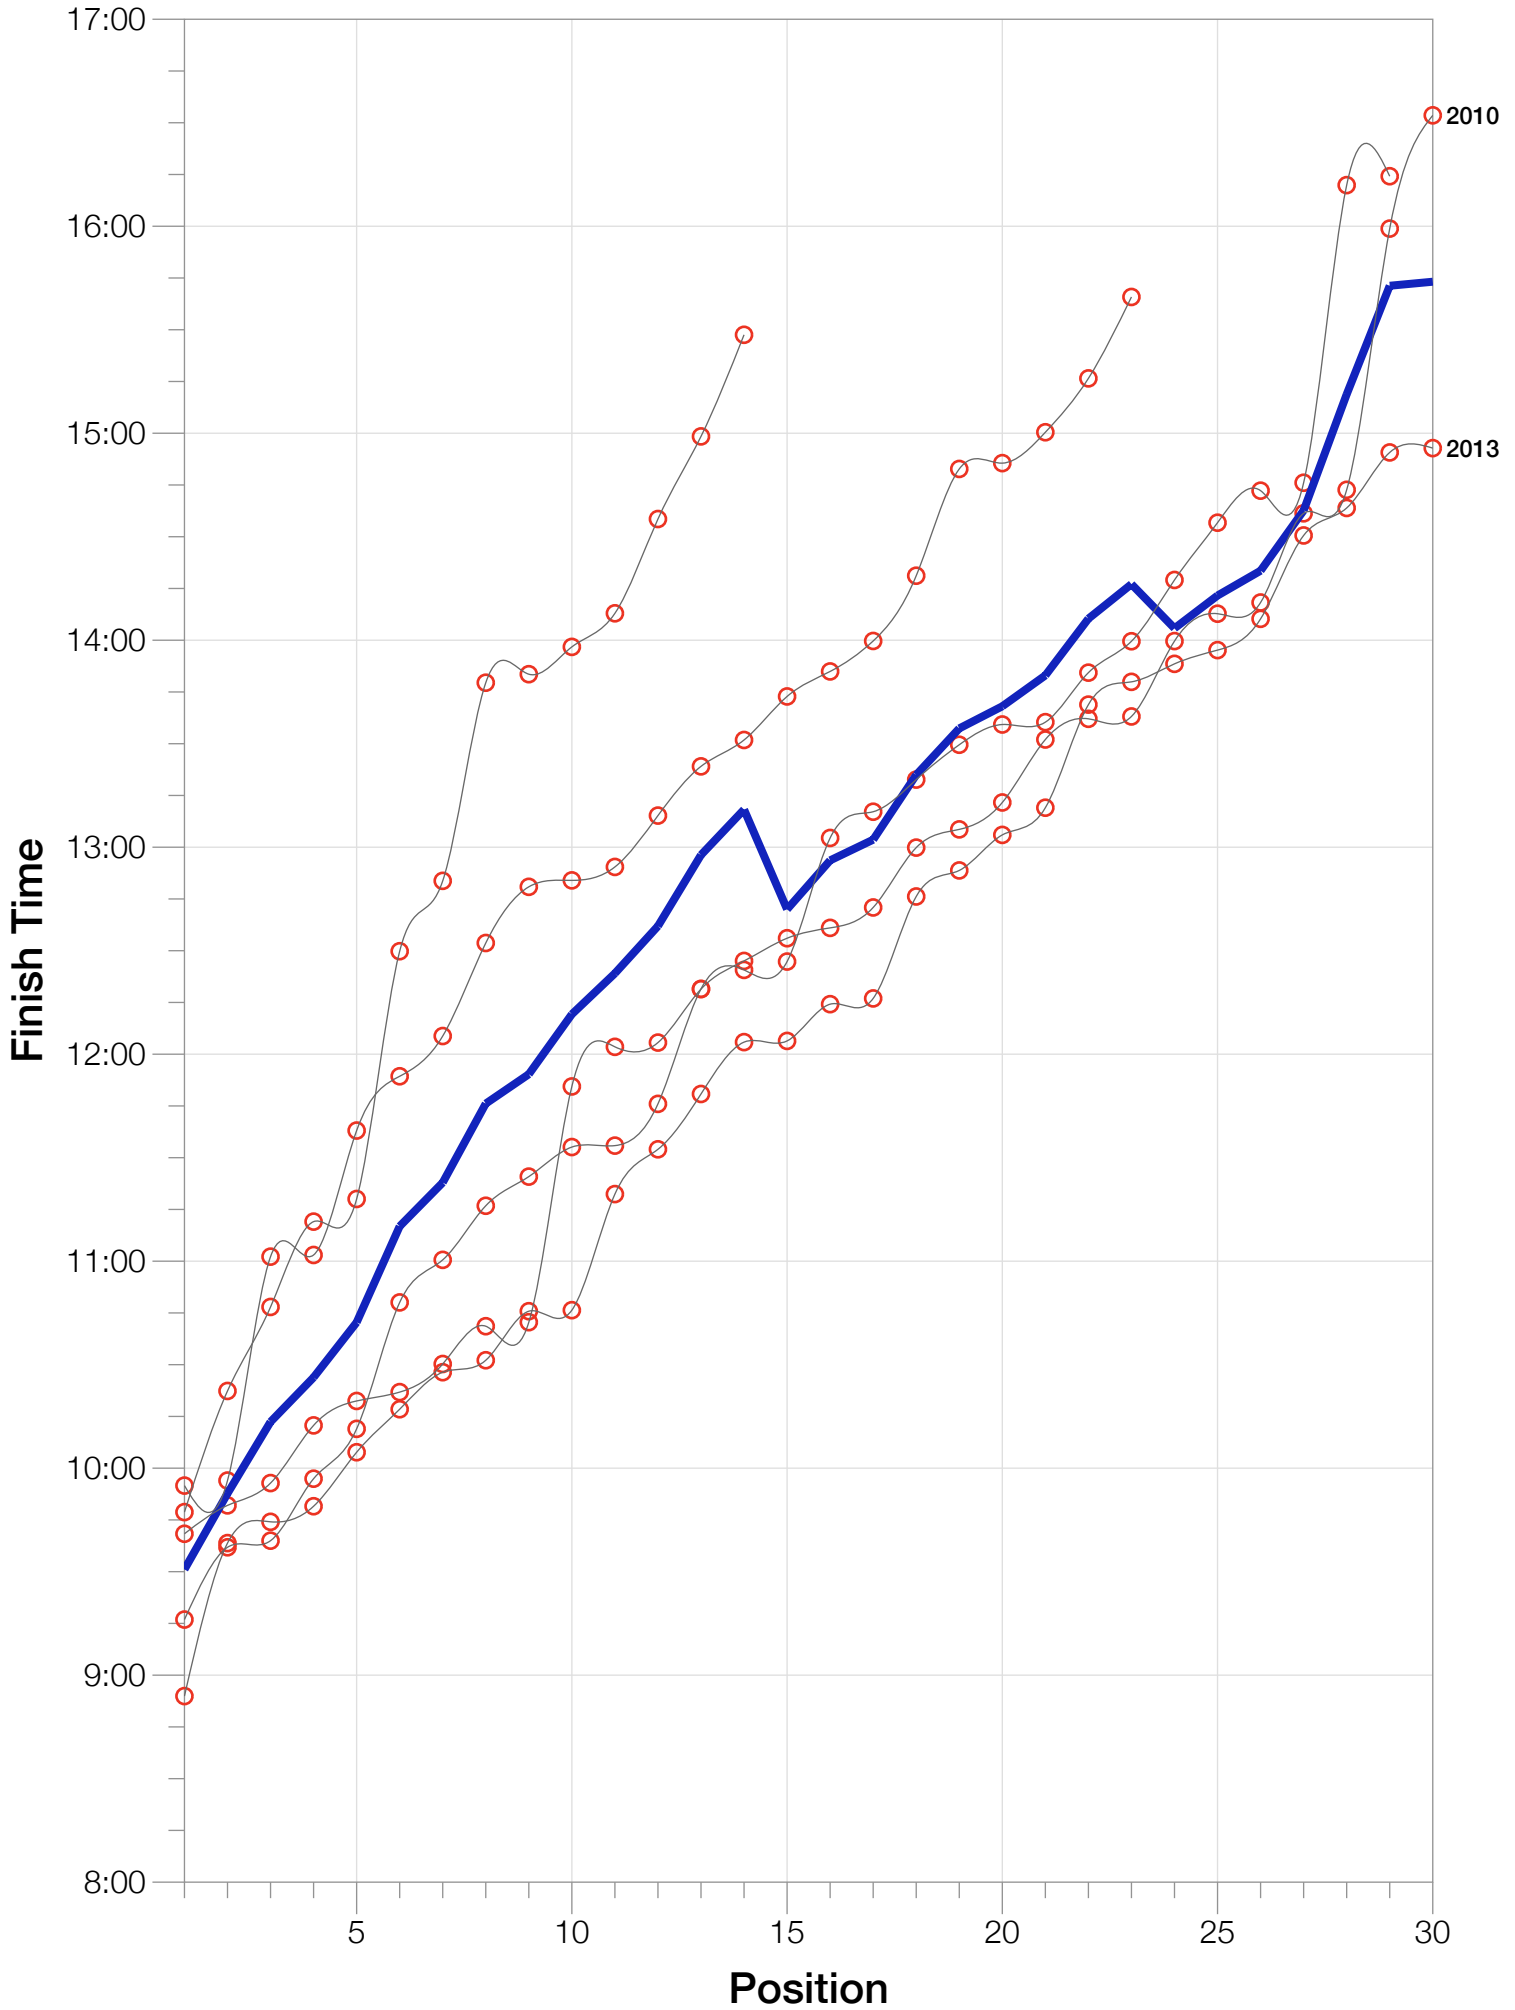

Ironman Cozumel M18-24 Stats

M18-24 Summary Statistics

Year	Finishers	M18-24 Finishers	Male Winner's Time	Female Winner's Time	M18-24 Winner's Time
2009	1319	14	8:18:40	9:06:58	9:47:16
2010	1636	30	8:12:20	9:07:08	9:40:59
2011	1753	23	8:23:52	9:14:08	9:54:57
2012	1787	29	8:15:07	9:15:38	9:16:07
2013	1851	35	7:55:23	8:52:28	8:53:56
Average	1669	26	8:13:04	9:07:16	9:30:39

M18-24 Swim

M18-24 Bike

M18-24 Run

M18-24 Overall

M18-24 Fastest Splits

M18-24 Median Splits

M18-24 Slowest Splits

M18-24 Top 30 Finishing Splits

Estimated Kona Slot Average Finishing Time Finishing Time

M18-24 Top 10 and Kona Times and Splits

Summary Statistics

Position	Swim Time	Bike Time	Run Time	Overall Time
Average Male Winner	0:48:50	4:42:16	2:52:49	8:13:04
Average Female Winner	0:49:43	4:58:01	3:13:04	9:07:16
Average 1st Age Grouper	0:52:52	5:02:33	3:29:25	9:30:39
Average 2nd Age Grouper	0:52:23	5:19:35	3:33:57	9:52:40
Average 3rd Age Grouper	1:01:40	5:28:23	3:49:42	10:13:26
Average 4th Age Grouper	1:00:19	5:28:11	3:51:43	10:26:19
Average 5th Age Grouper	0:58:10	5:36:44	3:58:56	10:42:16
Average 6th Age Grouper	1:05:16	5:33:30	4:27:53	11:10:07
Average 7th Age Grouper	1:04:11	5:56:33	4:22:23	11:22:47
Average 8th Age Grouper	1:08:01	6:04:43	4:22:52	11:45:41
Average 9th Age Grouper	1:04:20	6:09:18	4:32:14	11:54:12
Average 10th Age Grouper	1:09:49	6:01:05	4:47:36	12:11:35
Kona Qualifier Average	0:52:52	5:02:33	3:29:25	9:30:39
Top 10 Age Grouper Average	1:01:31	5:39:43	4:07:22	10:54:58