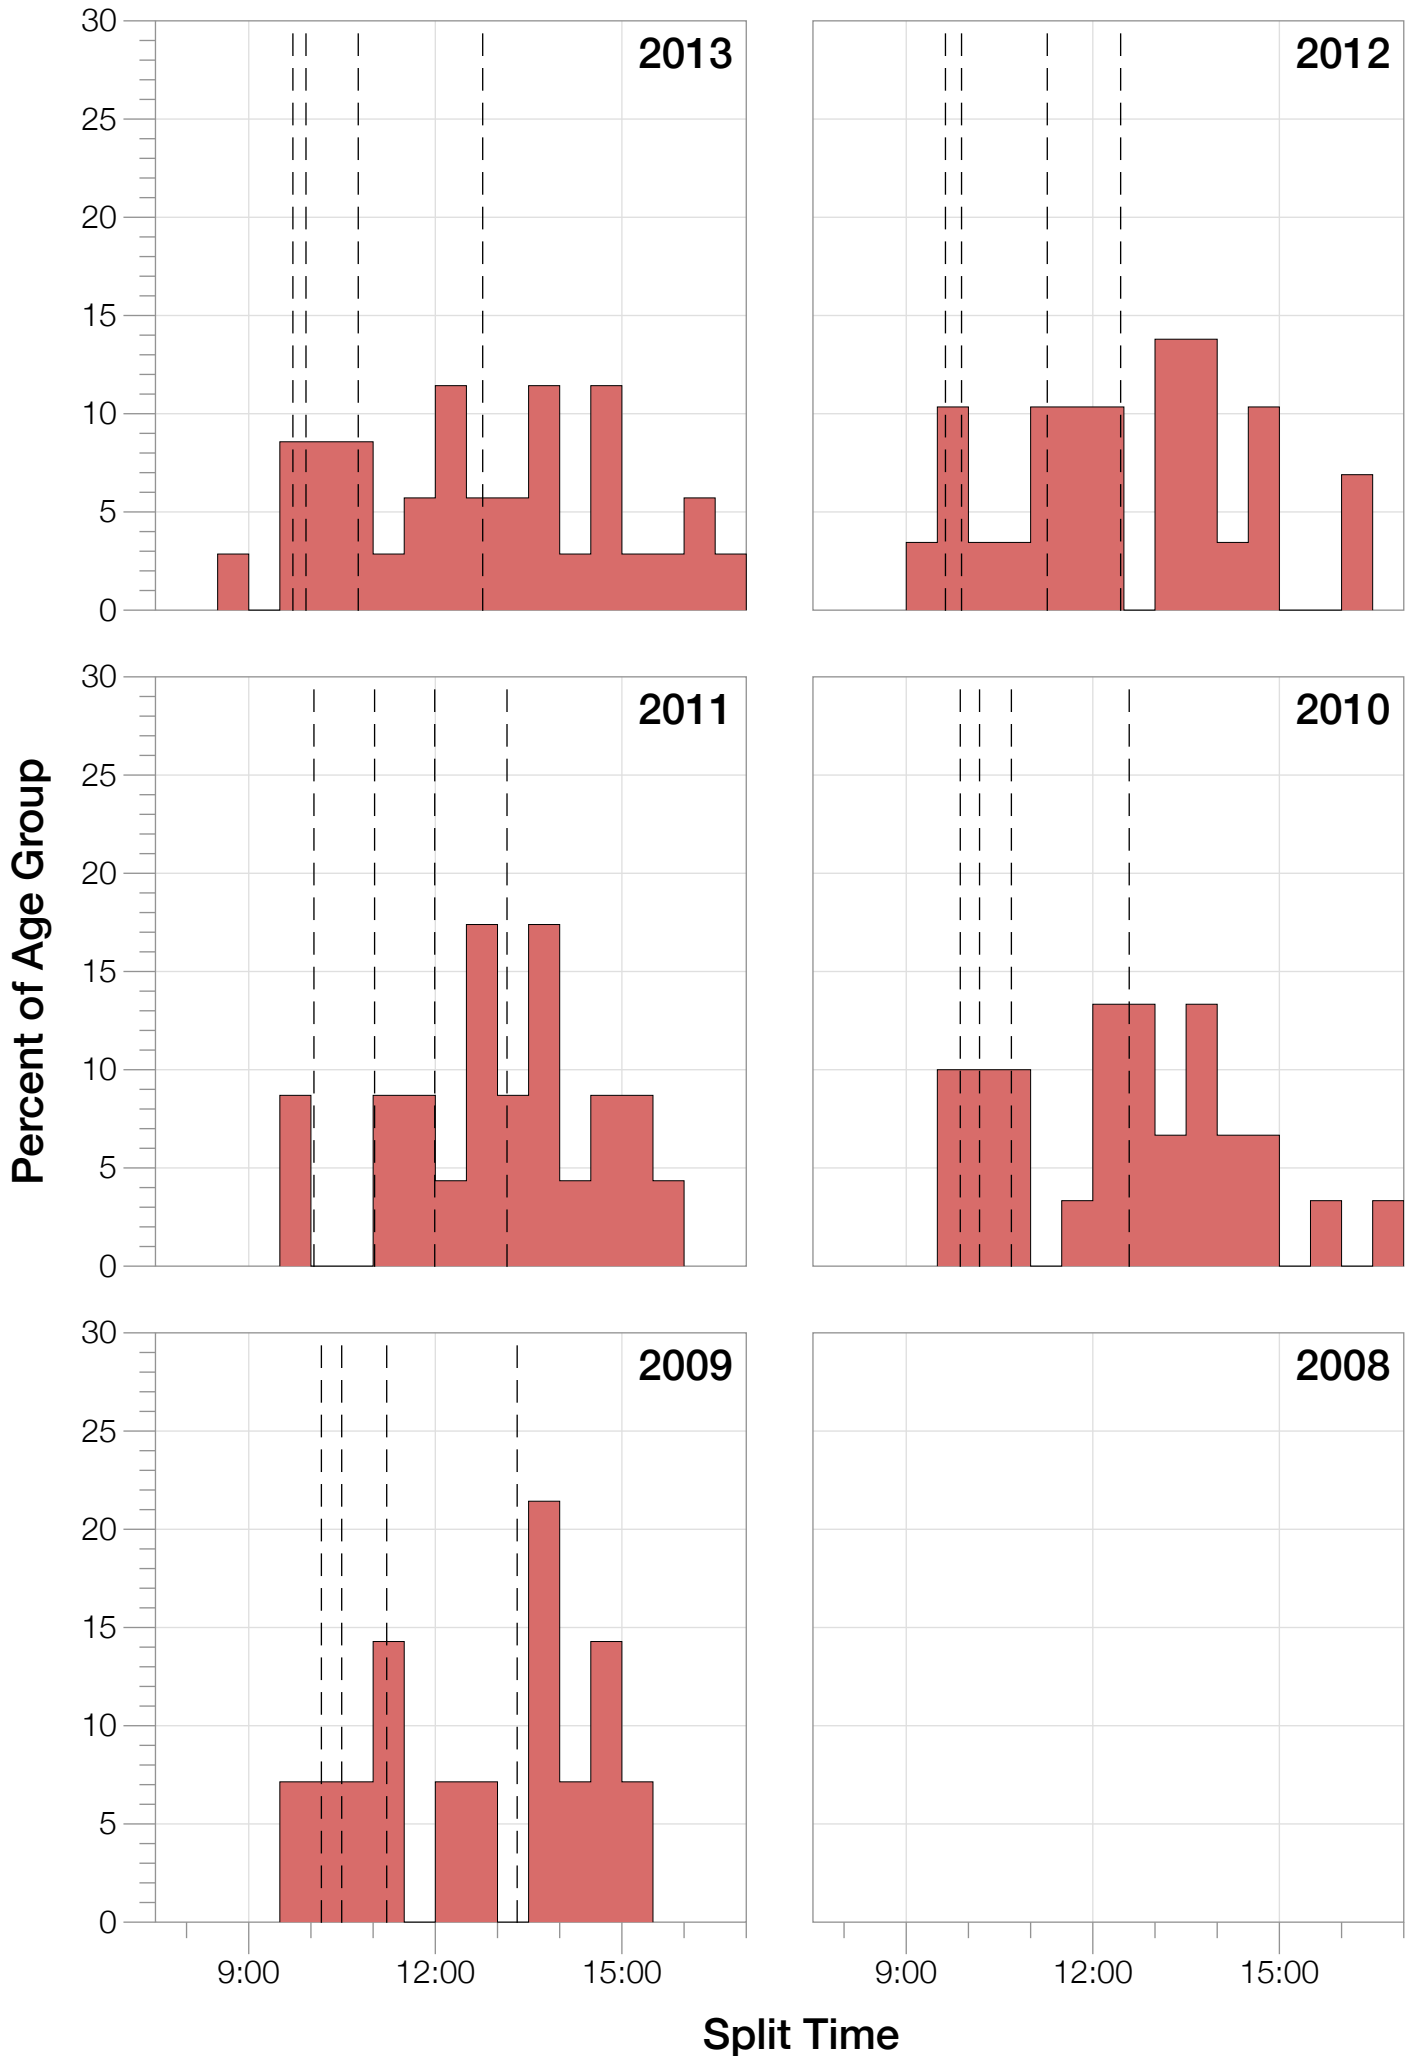

Ironman Cozumel M18-24 Stats

M18-24 Summary Statistics

Year	Finishers	M18-24 Finishers	Male Winner's Time	Female Winner's Time	M18-24 Winner's Time
2009	1319	14	8:18:40	9:06:58	9:47:16
2010	1636	30	8:12:20	9:07:08	9:40:59
2011	1753	23	8:23:52	9:14:08	9:54:57
2012	1787	29	8:15:07	9:15:38	9:16:07
2013	1851	35	7:55:23	8:52:28	8:53:56
Average	1669	26	8:13:04	9:07:16	9:30:39

M18-24 Swim

M18-24 Bike

M18-24 Run

M18-24 Overall

M18-24 Fastest Splits

M18-24 Median Splits

M18-24 Slowest Splits

M18-24 Top 30 Finishing Splits

Estimated Kona Slot Average Finishing Time Finishing Time

M18-24 Top 10 and Kona Times and Splits

Summary Statistics

Position	Swim Time	Bike Time	Run Time	Overall Time
Average Male Winner	0:48:50	4:42:16	2:52:49	8:13:04
Average Female Winner	0:49:43	4:58:01	3:13:04	9:07:16
Average 1st Age Grouper	0:52:52	5:02:33	3:29:25	9:30:39
Average 2nd Age Grouper	0:52:23	5:19:35	3:33:57	9:52:40
Average 3rd Age Grouper	1:01:40	5:28:23	3:49:42	10:13:26
Average 4th Age Grouper	1:00:19	5:28:11	3:51:43	10:26:19
Average 5th Age Grouper	0:58:10	5:36:44	3:58:56	10:42:16
Average 6th Age Grouper	1:05:16	5:33:30	4:27:53	11:10:07
Average 7th Age Grouper	1:04:11	5:56:33	4:22:23	11:22:47
Average 8th Age Grouper	1:08:01	6:04:43	4:22:52	11:45:41
Average 9th Age Grouper	1:04:20	6:09:18	4:32:14	11:54:12
Average 10th Age Grouper	1:09:49	6:01:05	4:47:36	12:11:35
Kona Qualifier Average	0:52:52	5:02:33	3:29:25	9:30:39
Top 10 Age Grouper Average	1:01:31	5:39:43	4:07:22	10:54:58