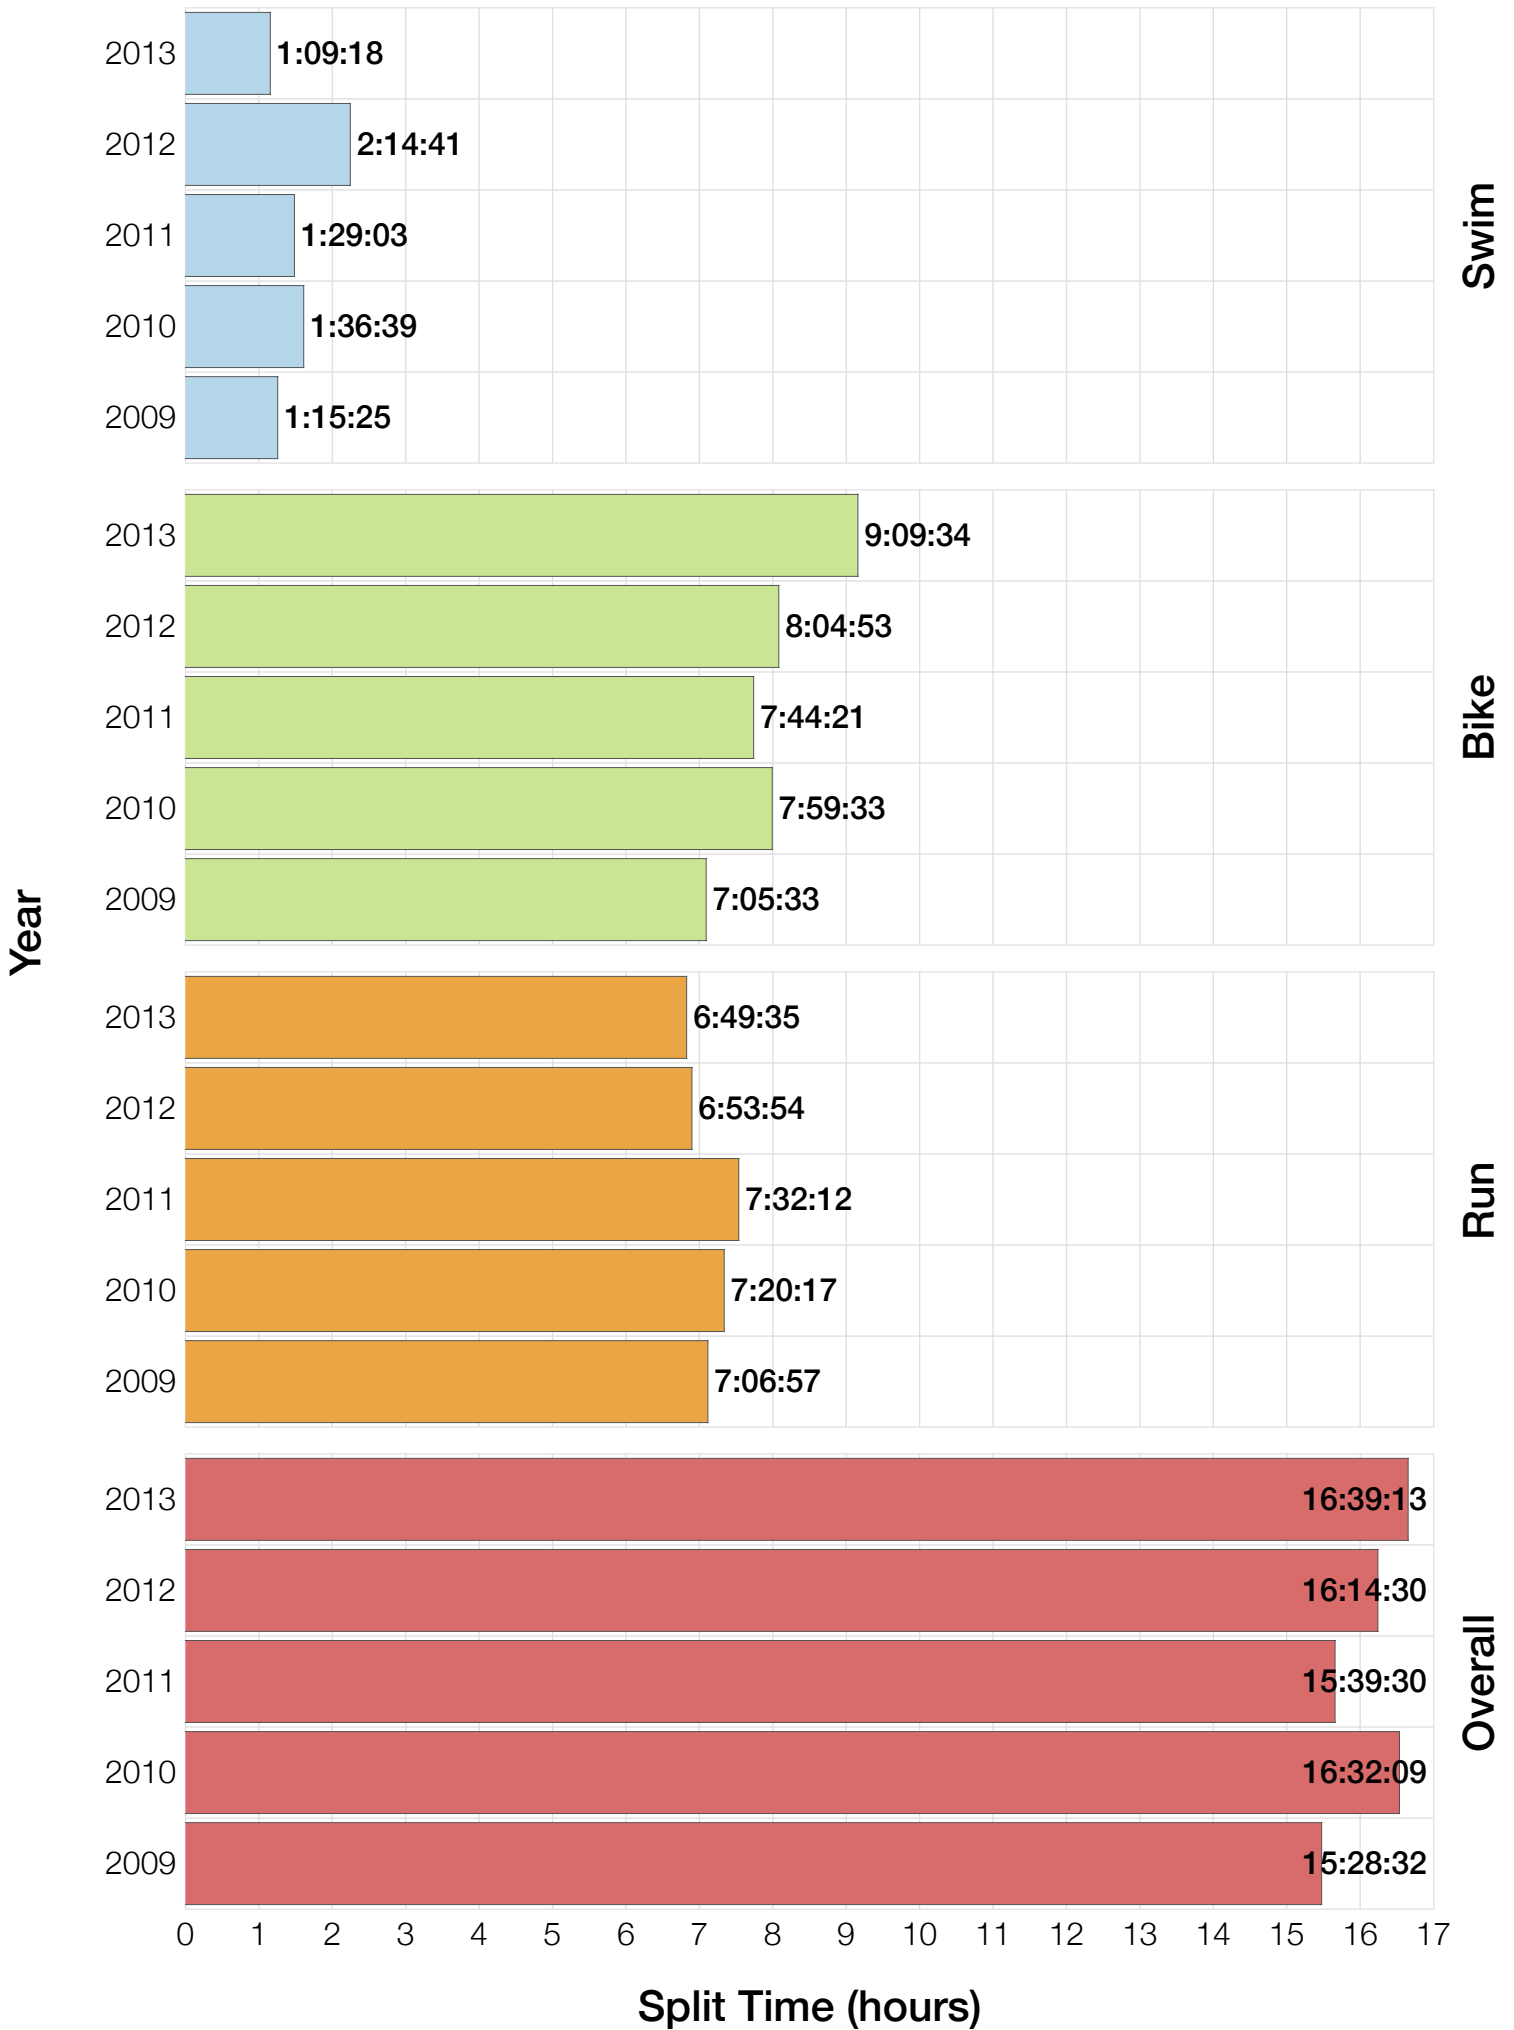

Ironman Cozumel M18-24 Stats

M18-24 Summary Statistics

Year	Finishers	M18-24 Finishers	Male Winner's Time	Female Winner's Time	M18-24 Winner's Time
2009	1319	14	8:18:40	9:06:58	9:47:16
2010	1636	30	8:12:20	9:07:08	9:40:59
2011	1753	23	8:23:52	9:14:08	9:54:57
2012	1787	29	8:15:07	9:15:38	9:16:07
2013	1851	35	7:55:23	8:52:28	8:53:56
Average	1669	26	8:13:04	9:07:16	9:30:39

M18-24 Swim

M18-24 Bike

M18-24 Run

M18-24 Overall

M18-24 Fastest Splits

M18-24 Median Splits

M18-24 Slowest Splits

M18-24 Top 30 Finishing Splits

Estimated Kona Slot Average Finishing Time Finishing Time

M18-24 Top 10 and Kona Times and Splits

Summary Statistics

Position	Swim Time	Bike Time	Run Time	Overall Time
Average Male Winner	0:48:50	4:42:16	2:52:49	8:13:04
Average Female Winner	0:49:43	4:58:01	3:13:04	9:07:16
Average 1st Age Grouper	0:52:52	5:02:33	3:29:25	9:30:39
Average 2nd Age Grouper	0:52:23	5:19:35	3:33:57	9:52:40
Average 3rd Age Grouper	1:01:40	5:28:23	3:49:42	10:13:26
Average 4th Age Grouper	1:00:19	5:28:11	3:51:43	10:26:19
Average 5th Age Grouper	0:58:10	5:36:44	3:58:56	10:42:16
Average 6th Age Grouper	1:05:16	5:33:30	4:27:53	11:10:07
Average 7th Age Grouper	1:04:11	5:56:33	4:22:23	11:22:47
Average 8th Age Grouper	1:08:01	6:04:43	4:22:52	11:45:41
Average 9th Age Grouper	1:04:20	6:09:18	4:32:14	11:54:12
Average 10th Age Grouper	1:09:49	6:01:05	4:47:36	12:11:35
Kona Qualifier Average	0:52:52	5:02:33	3:29:25	9:30:39
Top 10 Age Grouper Average	1:01:31	5:39:43	4:07:22	10:54:58