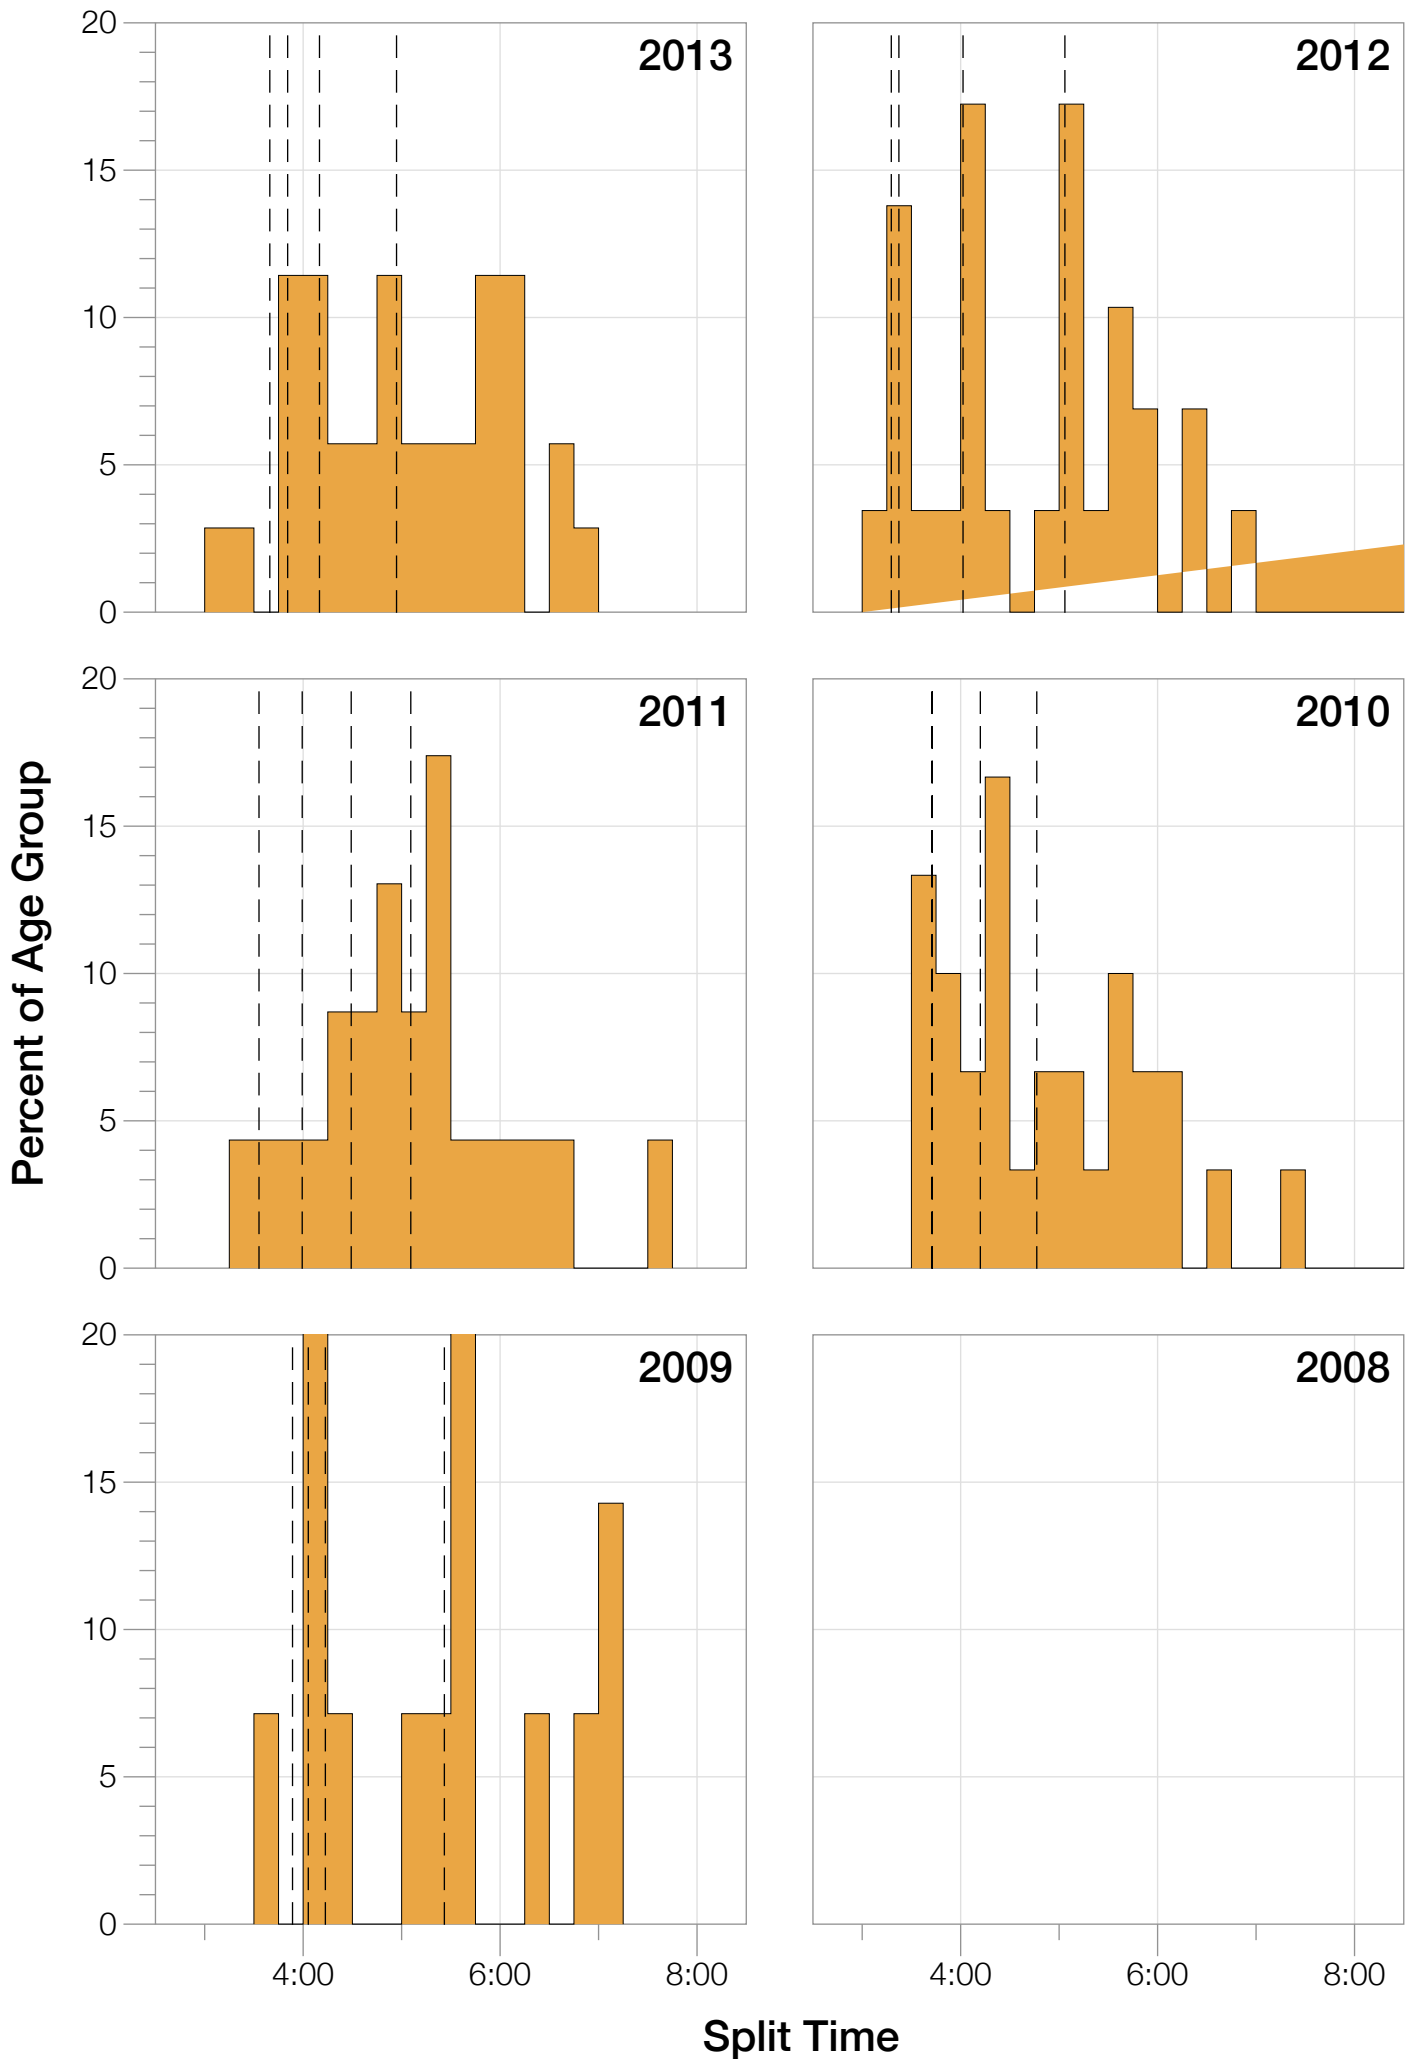

Ironman Cozumel M18-24 Stats

M18-24 Summary Statistics

Year	Finishers	M18-24 Finishers	Male Winner's Time	Female Winner's Time	M18-24 Winner's Time
2009	1319	14	8:18:40	9:06:58	9:47:16
2010	1636	30	8:12:20	9:07:08	9:40:59
2011	1753	23	8:23:52	9:14:08	9:54:57
2012	1787	29	8:15:07	9:15:38	9:16:07
2013	1851	35	7:55:23	8:52:28	8:53:56
Average	1669	26	8:13:04	9:07:16	9:30:39

M18-24 Swim

M18-24 Bike

M18-24 Run

M18-24 Overall

M18-24 Fastest Splits

M18-24 Median Splits

M18-24 Slowest Splits

M18-24 Top 30 Finishing Splits

Estimated Kona Slot Average Finishing Time Finishing Time

M18-24 Top 10 and Kona Times and Splits

Summary Statistics

Position	Swim Time	Bike Time	Run Time	Overall Time
Average Male Winner	0:48:50	4:42:16	2:52:49	8:13:04
Average Female Winner	0:49:43	4:58:01	3:13:04	9:07:16
Average 1st Age Grouper	0:52:52	5:02:33	3:29:25	9:30:39
Average 2nd Age Grouper	0:52:23	5:19:35	3:33:57	9:52:40
Average 3rd Age Grouper	1:01:40	5:28:23	3:49:42	10:13:26
Average 4th Age Grouper	1:00:19	5:28:11	3:51:43	10:26:19
Average 5th Age Grouper	0:58:10	5:36:44	3:58:56	10:42:16
Average 6th Age Grouper	1:05:16	5:33:30	4:27:53	11:10:07
Average 7th Age Grouper	1:04:11	5:56:33	4:22:23	11:22:47
Average 8th Age Grouper	1:08:01	6:04:43	4:22:52	11:45:41
Average 9th Age Grouper	1:04:20	6:09:18	4:32:14	11:54:12
Average 10th Age Grouper	1:09:49	6:01:05	4:47:36	12:11:35
Kona Qualifier Average	0:52:52	5:02:33	3:29:25	9:30:39
Top 10 Age Grouper Average	1:01:31	5:39:43	4:07:22	10:54:58