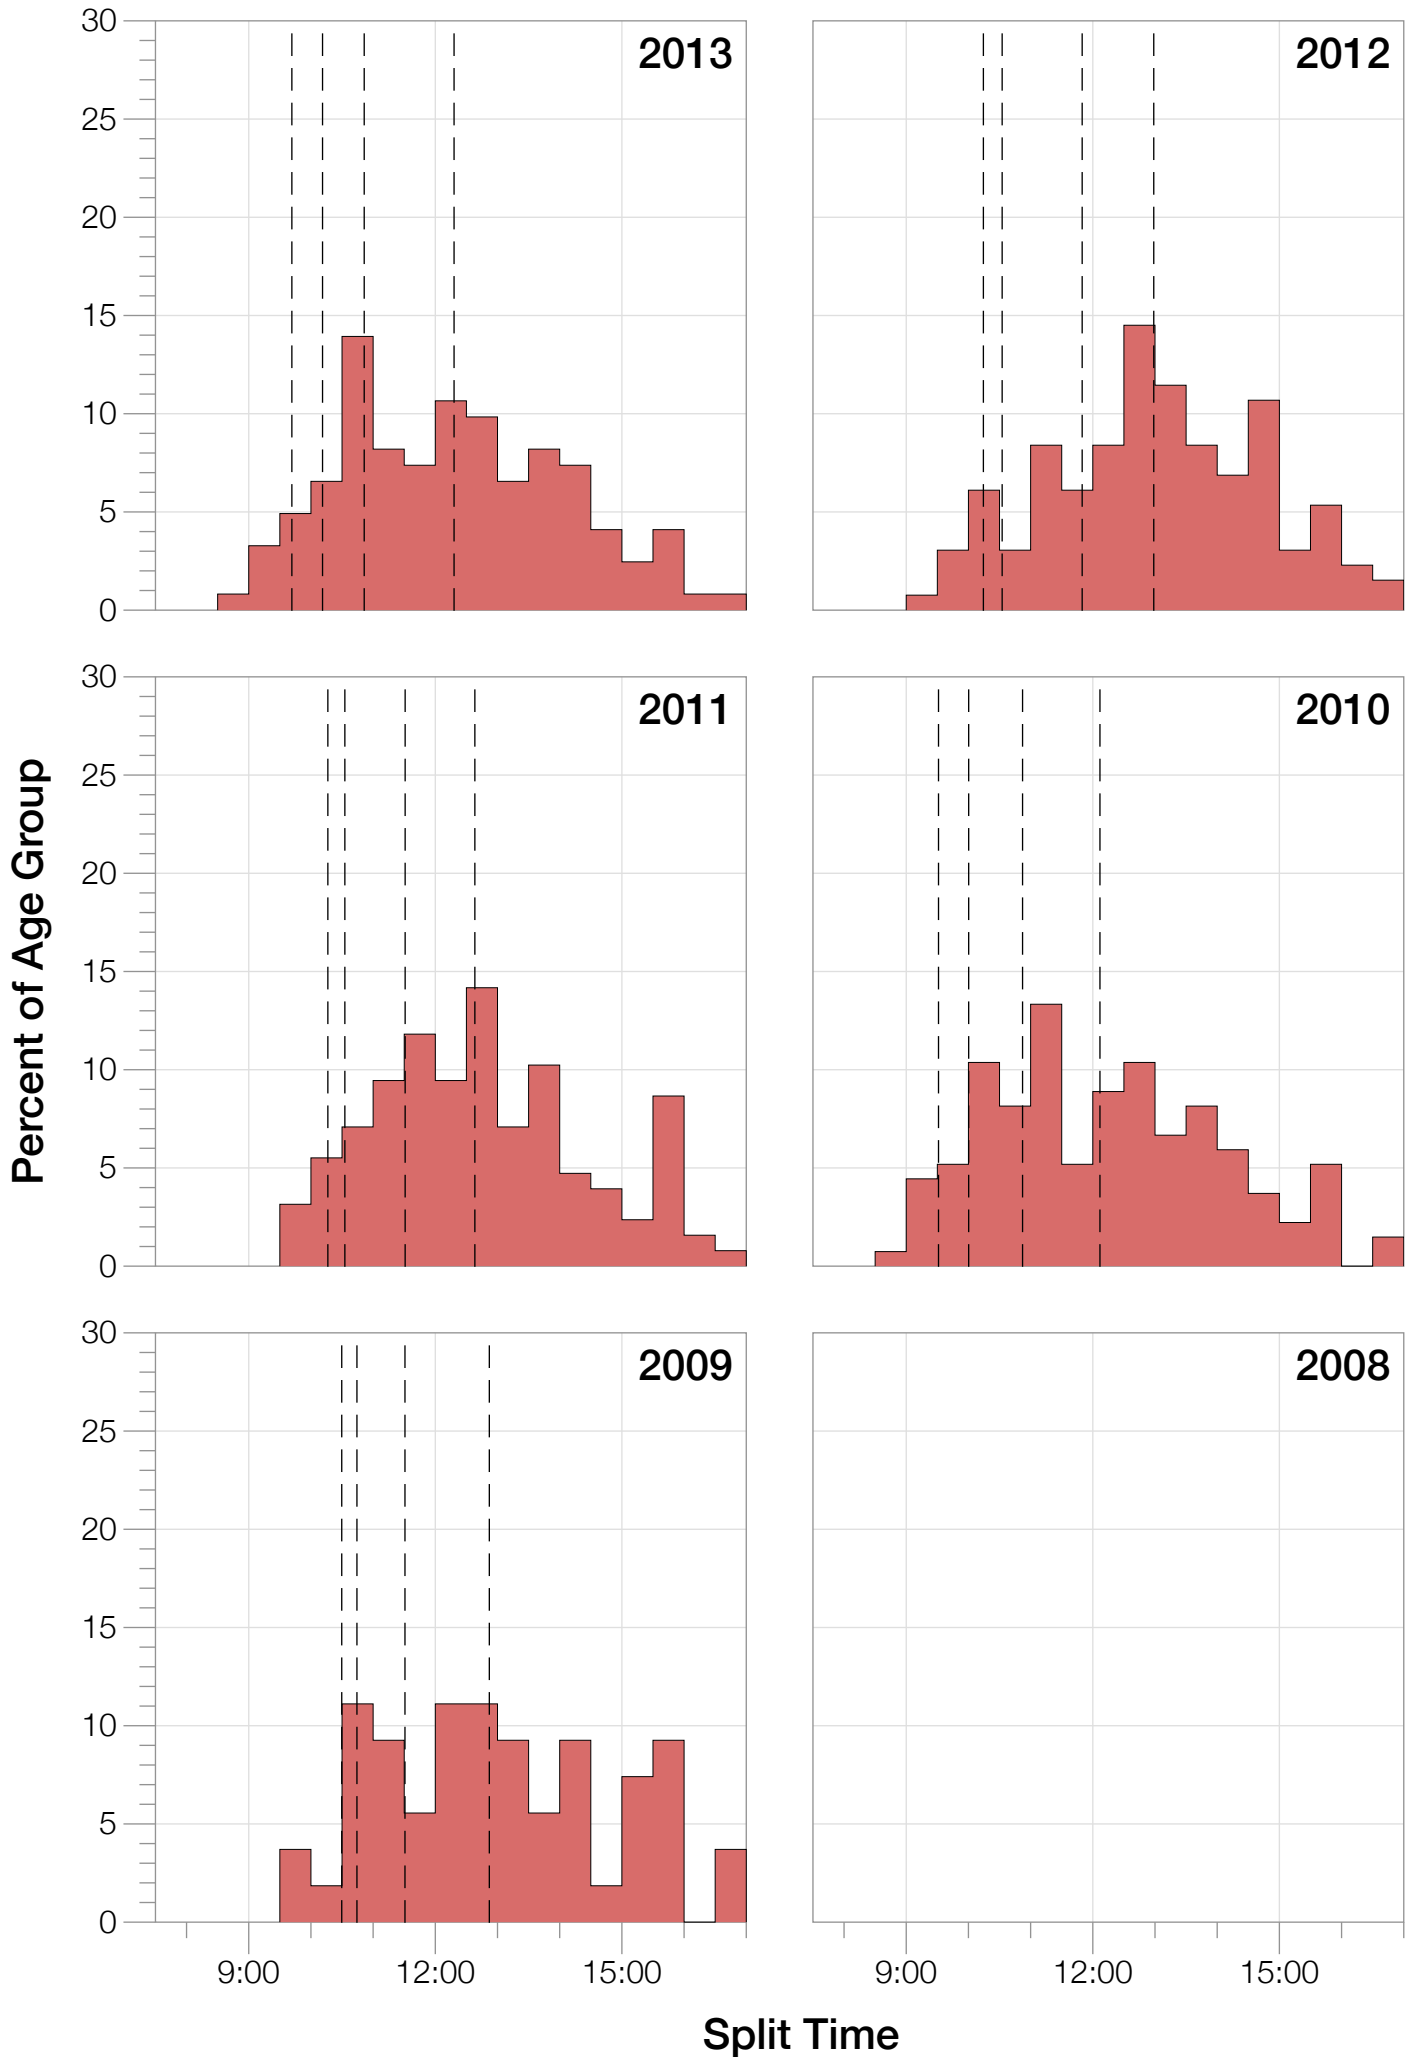

Ironman Cozumel M25-29 Stats

M25-29 Summary Statistics

Year	Finishers	M25-29 Finishers	Male Winner's Time	Female Winner's Time	M25-29 Winner's Time
2009	1319	54	8:18:40	9:06:58	9:56:30
2010	1636	135	8:12:20	9:07:08	8:32:24
2011	1753	127	8:23:52	9:14:08	9:33:12
2012	1787	131	8:15:07	9:15:38	9:18:19
2013	1851	122	7:55:23	8:52:28	8:52:26
Average	1669	114	8:13:04	9:07:16	9:14:34

M25-29 Swim

M25-29 Bike

M25-29 Run

M25-29 Overall

M25-29 Fastest Splits

M25-29 Median Splits

M25-29 Slowest Splits

M25-29 Top 30 Finishing Splits

Estimated Kona Slot Average Finishing Time Finishing Time

M25-29 Top 10 and Kona Times and Splits

Summary Statistics

Position	Swim Time	Bike Time	Run Time	Overall Time
Average Male Winner	0:48:50	4:42:16	2:52:49	8:13:04
Average Female Winner	0:49:43	4:58:01	3:13:04	9:07:16
Average 1st Age Grouper	0:53:22	5:03:57	3:12:03	9:14:34
Average 2nd Age Grouper	0:58:49	5:14:25	3:21:49	9:31:59
Average 3rd Age Grouper	1:05:10	5:06:04	3:31:54	9:44:20
Average 4th Age Grouper	0:53:50	5:12:34	3:35:08	9:48:46
Average 5th Age Grouper	0:57:03	5:22:54	3:30:56	9:54:32
Average 6th Age Grouper	0:57:46	5:21:34	3:33:24	9:59:10
Average 7th Age Grouper	0:55:08	5:23:17	3:38:57	10:04:38
Average 8th Age Grouper	0:58:51	5:28:58	3:49:06	10:10:08
Average 9th Age Grouper	0:59:41	5:27:50	3:37:19	10:11:25
Average 10th Age Grouper	1:00:10	5:27:58	3:44:45	10:17:37
Kona Qualifier Average	0:56:06	5:09:11	3:16:56	9:23:16
Top 10 Age Grouper Average	0:57:47	5:18:57	3:33:32	9:53:43