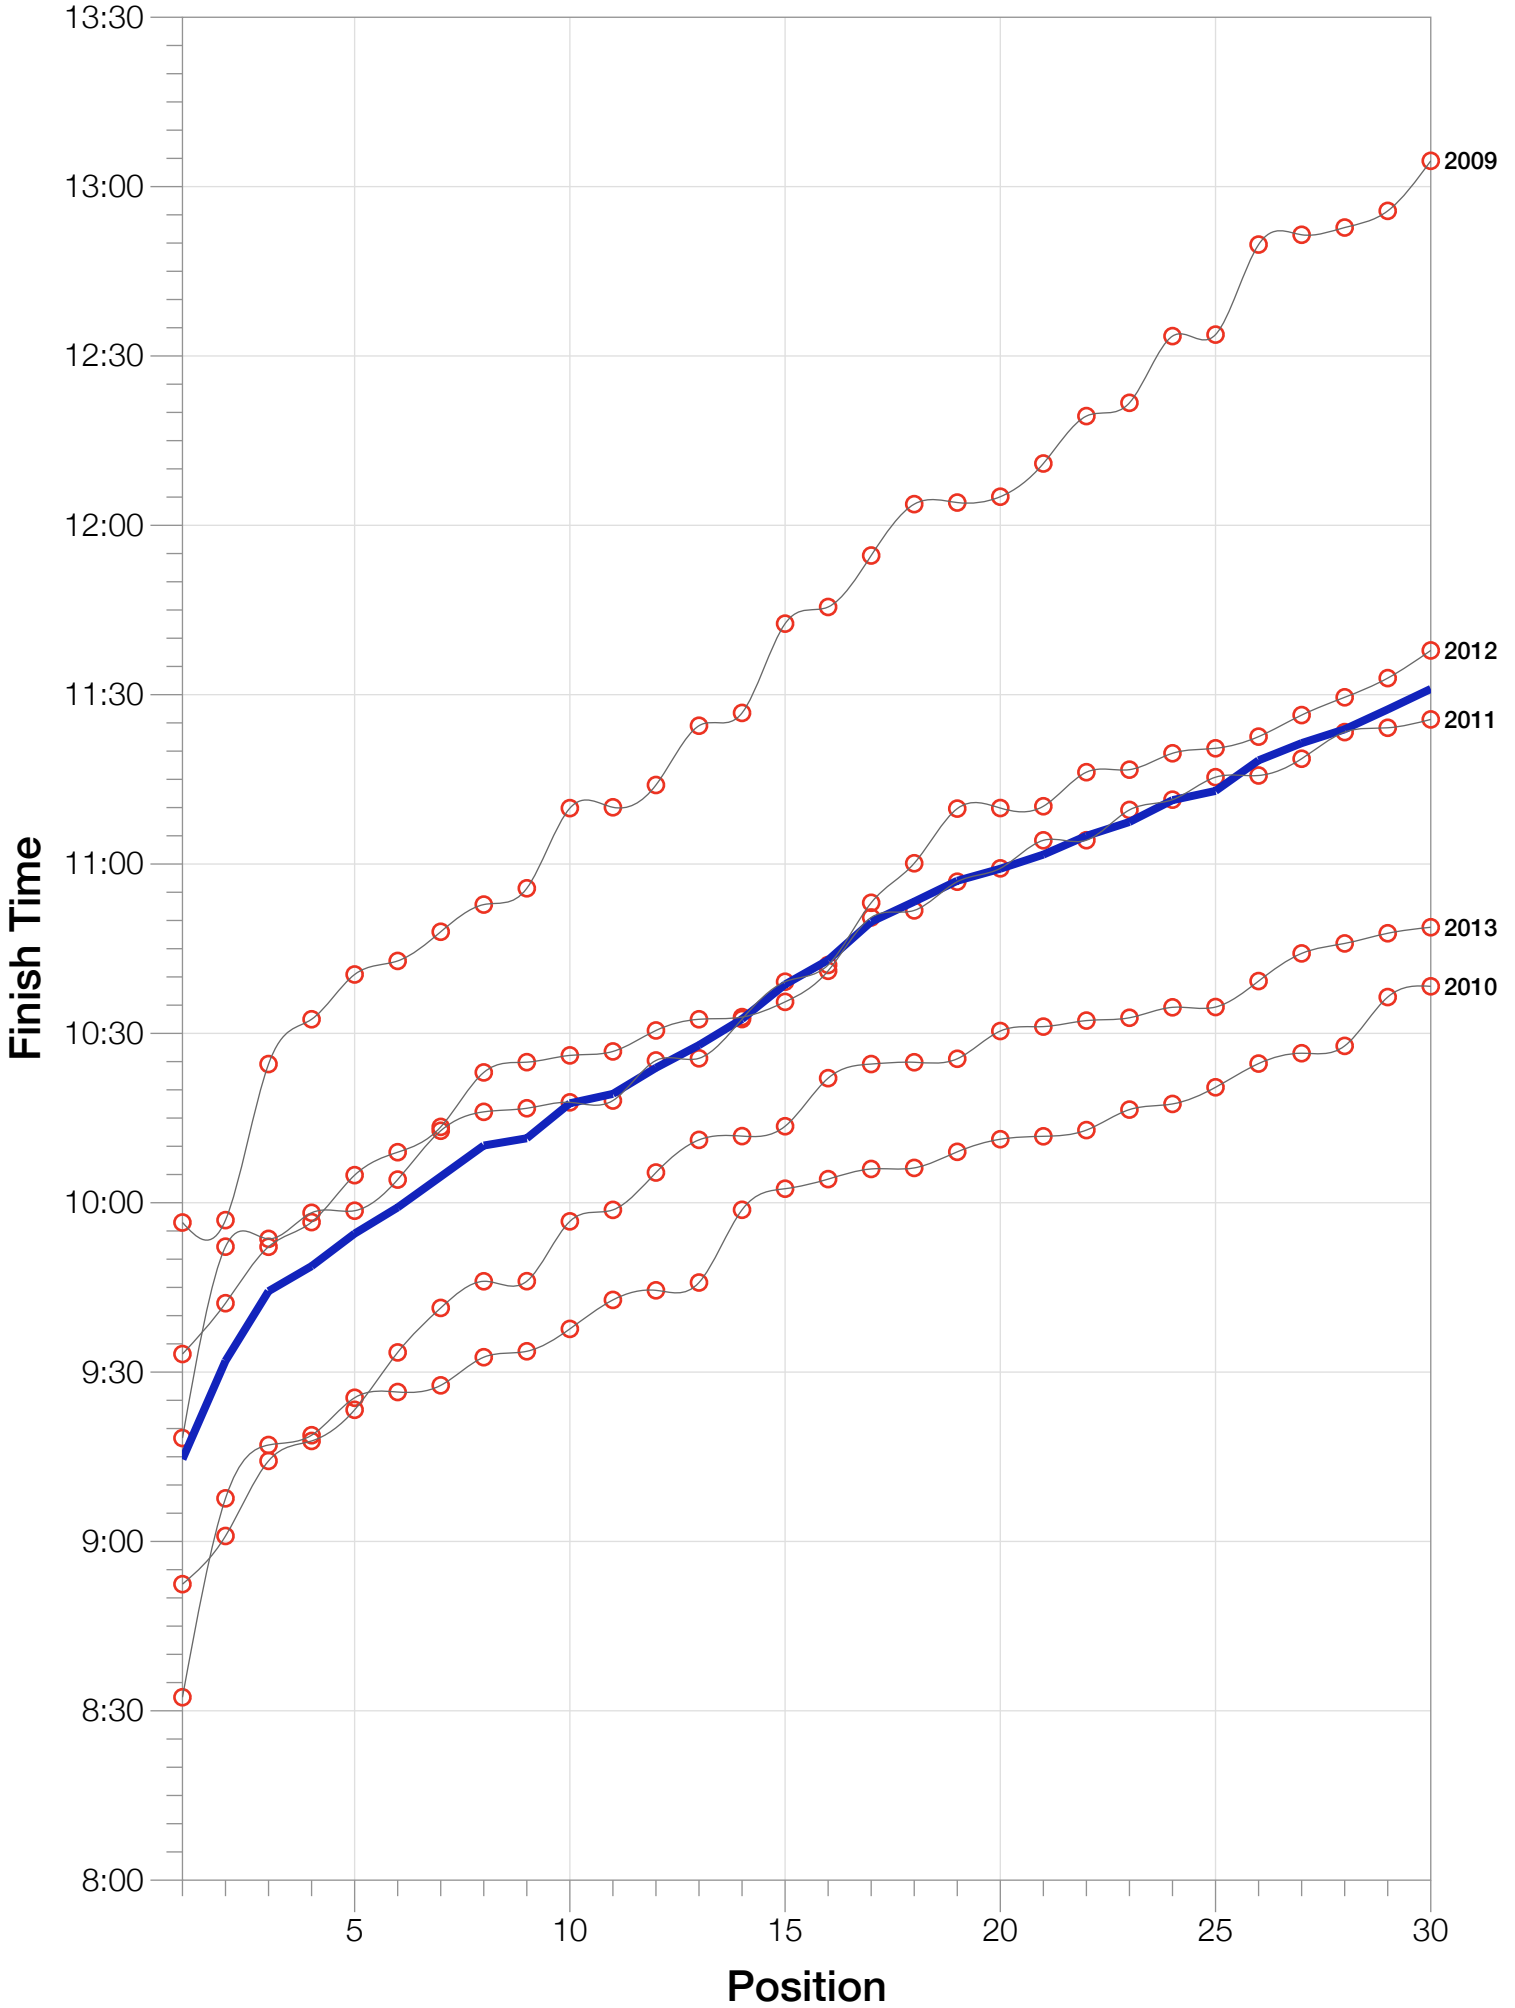

Ironman Cozumel M25-29 Stats

M25-29 Summary Statistics

Year	Finishers	M25-29 Finishers	Male Winner's Time	Female Winner's Time	M25-29 Winner's Time
2009	1319	54	8:18:40	9:06:58	9:56:30
2010	1636	135	8:12:20	9:07:08	8:32:24
2011	1753	127	8:23:52	9:14:08	9:33:12
2012	1787	131	8:15:07	9:15:38	9:18:19
2013	1851	122	7:55:23	8:52:28	8:52:26
Average	1669	114	8:13:04	9:07:16	9:14:34

M25-29 Swim

M25-29 Bike

M25-29 Run

M25-29 Overall

M25-29 Fastest Splits

M25-29 Median Splits

M25-29 Slowest Splits

M25-29 Top 30 Finishing Splits

Estimated Kona Slot Average Finishing Time Finishing Time

M25-29 Top 10 and Kona Times and Splits

Summary Statistics

Position	Swim Time	Bike Time	Run Time	Overall Time
Average Male Winner	0:48:50	4:42:16	2:52:49	8:13:04
Average Female Winner	0:49:43	4:58:01	3:13:04	9:07:16
Average 1st Age Grouper	0:53:22	5:03:57	3:12:03	9:14:34
Average 2nd Age Grouper	0:58:49	5:14:25	3:21:49	9:31:59
Average 3rd Age Grouper	1:05:10	5:06:04	3:31:54	9:44:20
Average 4th Age Grouper	0:53:50	5:12:34	3:35:08	9:48:46
Average 5th Age Grouper	0:57:03	5:22:54	3:30:56	9:54:32
Average 6th Age Grouper	0:57:46	5:21:34	3:33:24	9:59:10
Average 7th Age Grouper	0:55:08	5:23:17	3:38:57	10:04:38
Average 8th Age Grouper	0:58:51	5:28:58	3:49:06	10:10:08
Average 9th Age Grouper	0:59:41	5:27:50	3:37:19	10:11:25
Average 10th Age Grouper	1:00:10	5:27:58	3:44:45	10:17:37
Kona Qualifier Average	0:56:06	5:09:11	3:16:56	9:23:16
Top 10 Age Grouper Average	0:57:47	5:18:57	3:33:32	9:53:43