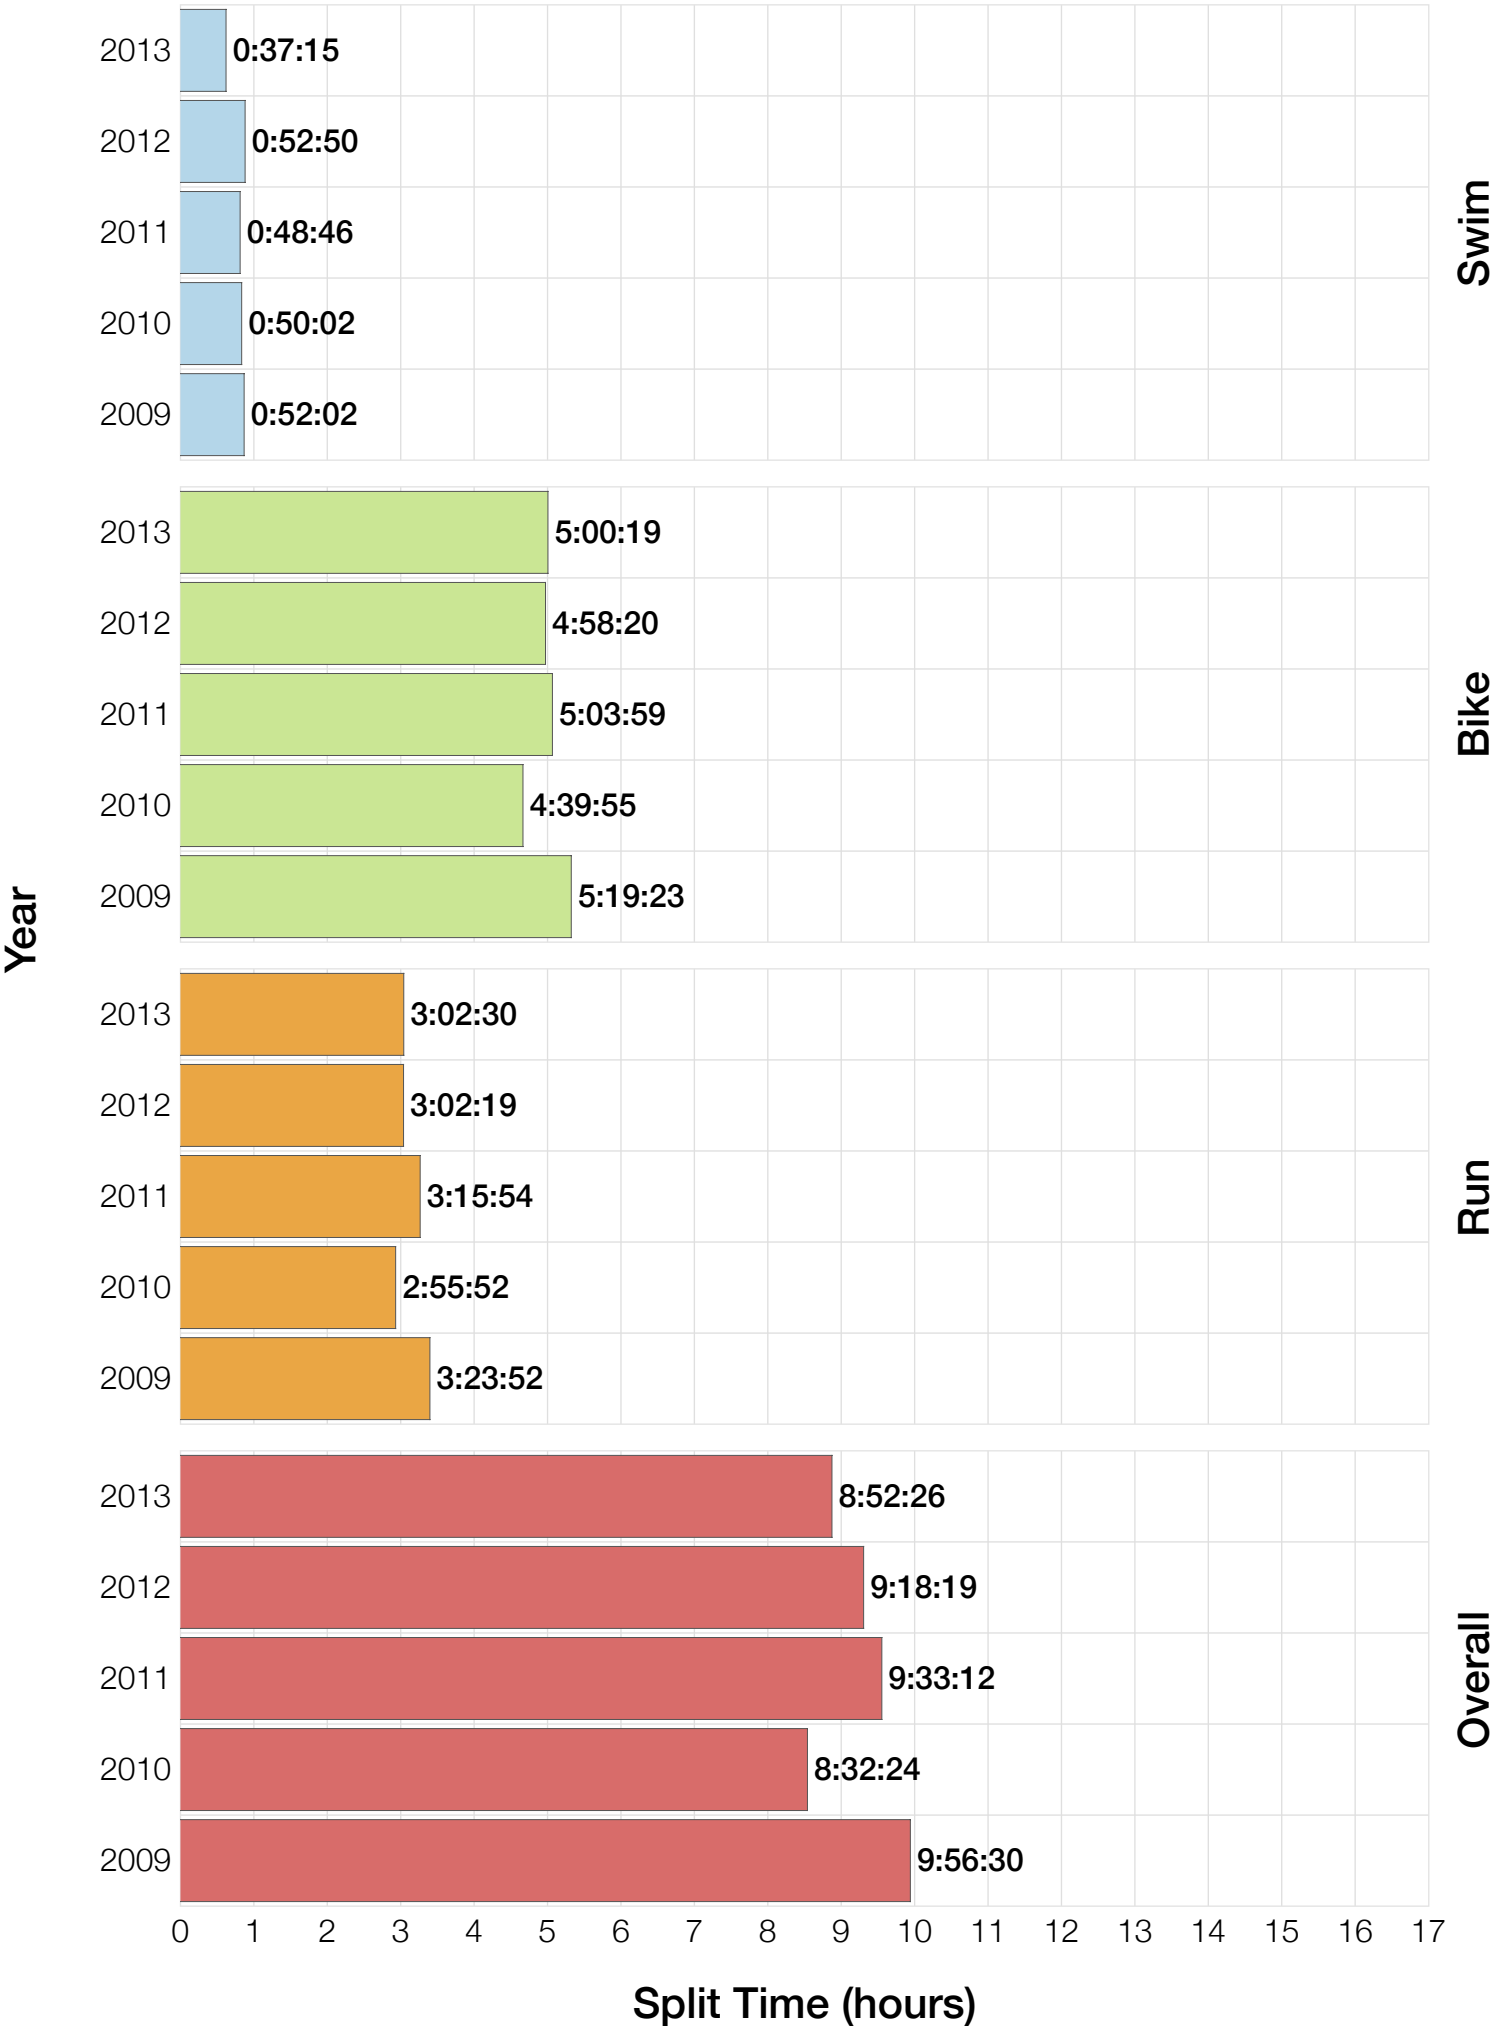

Ironman Cozumel M25-29 Stats

M25-29 Summary Statistics

Year	Finishers	M25-29 Finishers	Male Winner's Time	Female Winner's Time	M25-29 Winner's Time
2009	1319	54	8:18:40	9:06:58	9:56:30
2010	1636	135	8:12:20	9:07:08	8:32:24
2011	1753	127	8:23:52	9:14:08	9:33:12
2012	1787	131	8:15:07	9:15:38	9:18:19
2013	1851	122	7:55:23	8:52:28	8:52:26
Average	1669	114	8:13:04	9:07:16	9:14:34

M25-29 Swim

M25-29 Bike

M25-29 Run

M25-29 Overall

M25-29 Fastest Splits

M25-29 Median Splits

M25-29 Slowest Splits

M25-29 Top 30 Finishing Splits

Estimated Kona Slot Average Finishing Time Finishing Time

M25-29 Top 10 and Kona Times and Splits

Summary Statistics

Position	Swim Time	Bike Time	Run Time	Overall Time
Average Male Winner	0:48:50	4:42:16	2:52:49	8:13:04
Average Female Winner	0:49:43	4:58:01	3:13:04	9:07:16
Average 1st Age Grouper	0:53:22	5:03:57	3:12:03	9:14:34
Average 2nd Age Grouper	0:58:49	5:14:25	3:21:49	9:31:59
Average 3rd Age Grouper	1:05:10	5:06:04	3:31:54	9:44:20
Average 4th Age Grouper	0:53:50	5:12:34	3:35:08	9:48:46
Average 5th Age Grouper	0:57:03	5:22:54	3:30:56	9:54:32
Average 6th Age Grouper	0:57:46	5:21:34	3:33:24	9:59:10
Average 7th Age Grouper	0:55:08	5:23:17	3:38:57	10:04:38
Average 8th Age Grouper	0:58:51	5:28:58	3:49:06	10:10:08
Average 9th Age Grouper	0:59:41	5:27:50	3:37:19	10:11:25
Average 10th Age Grouper	1:00:10	5:27:58	3:44:45	10:17:37
Kona Qualifier Average	0:56:06	5:09:11	3:16:56	9:23:16
Top 10 Age Grouper Average	0:57:47	5:18:57	3:33:32	9:53:43