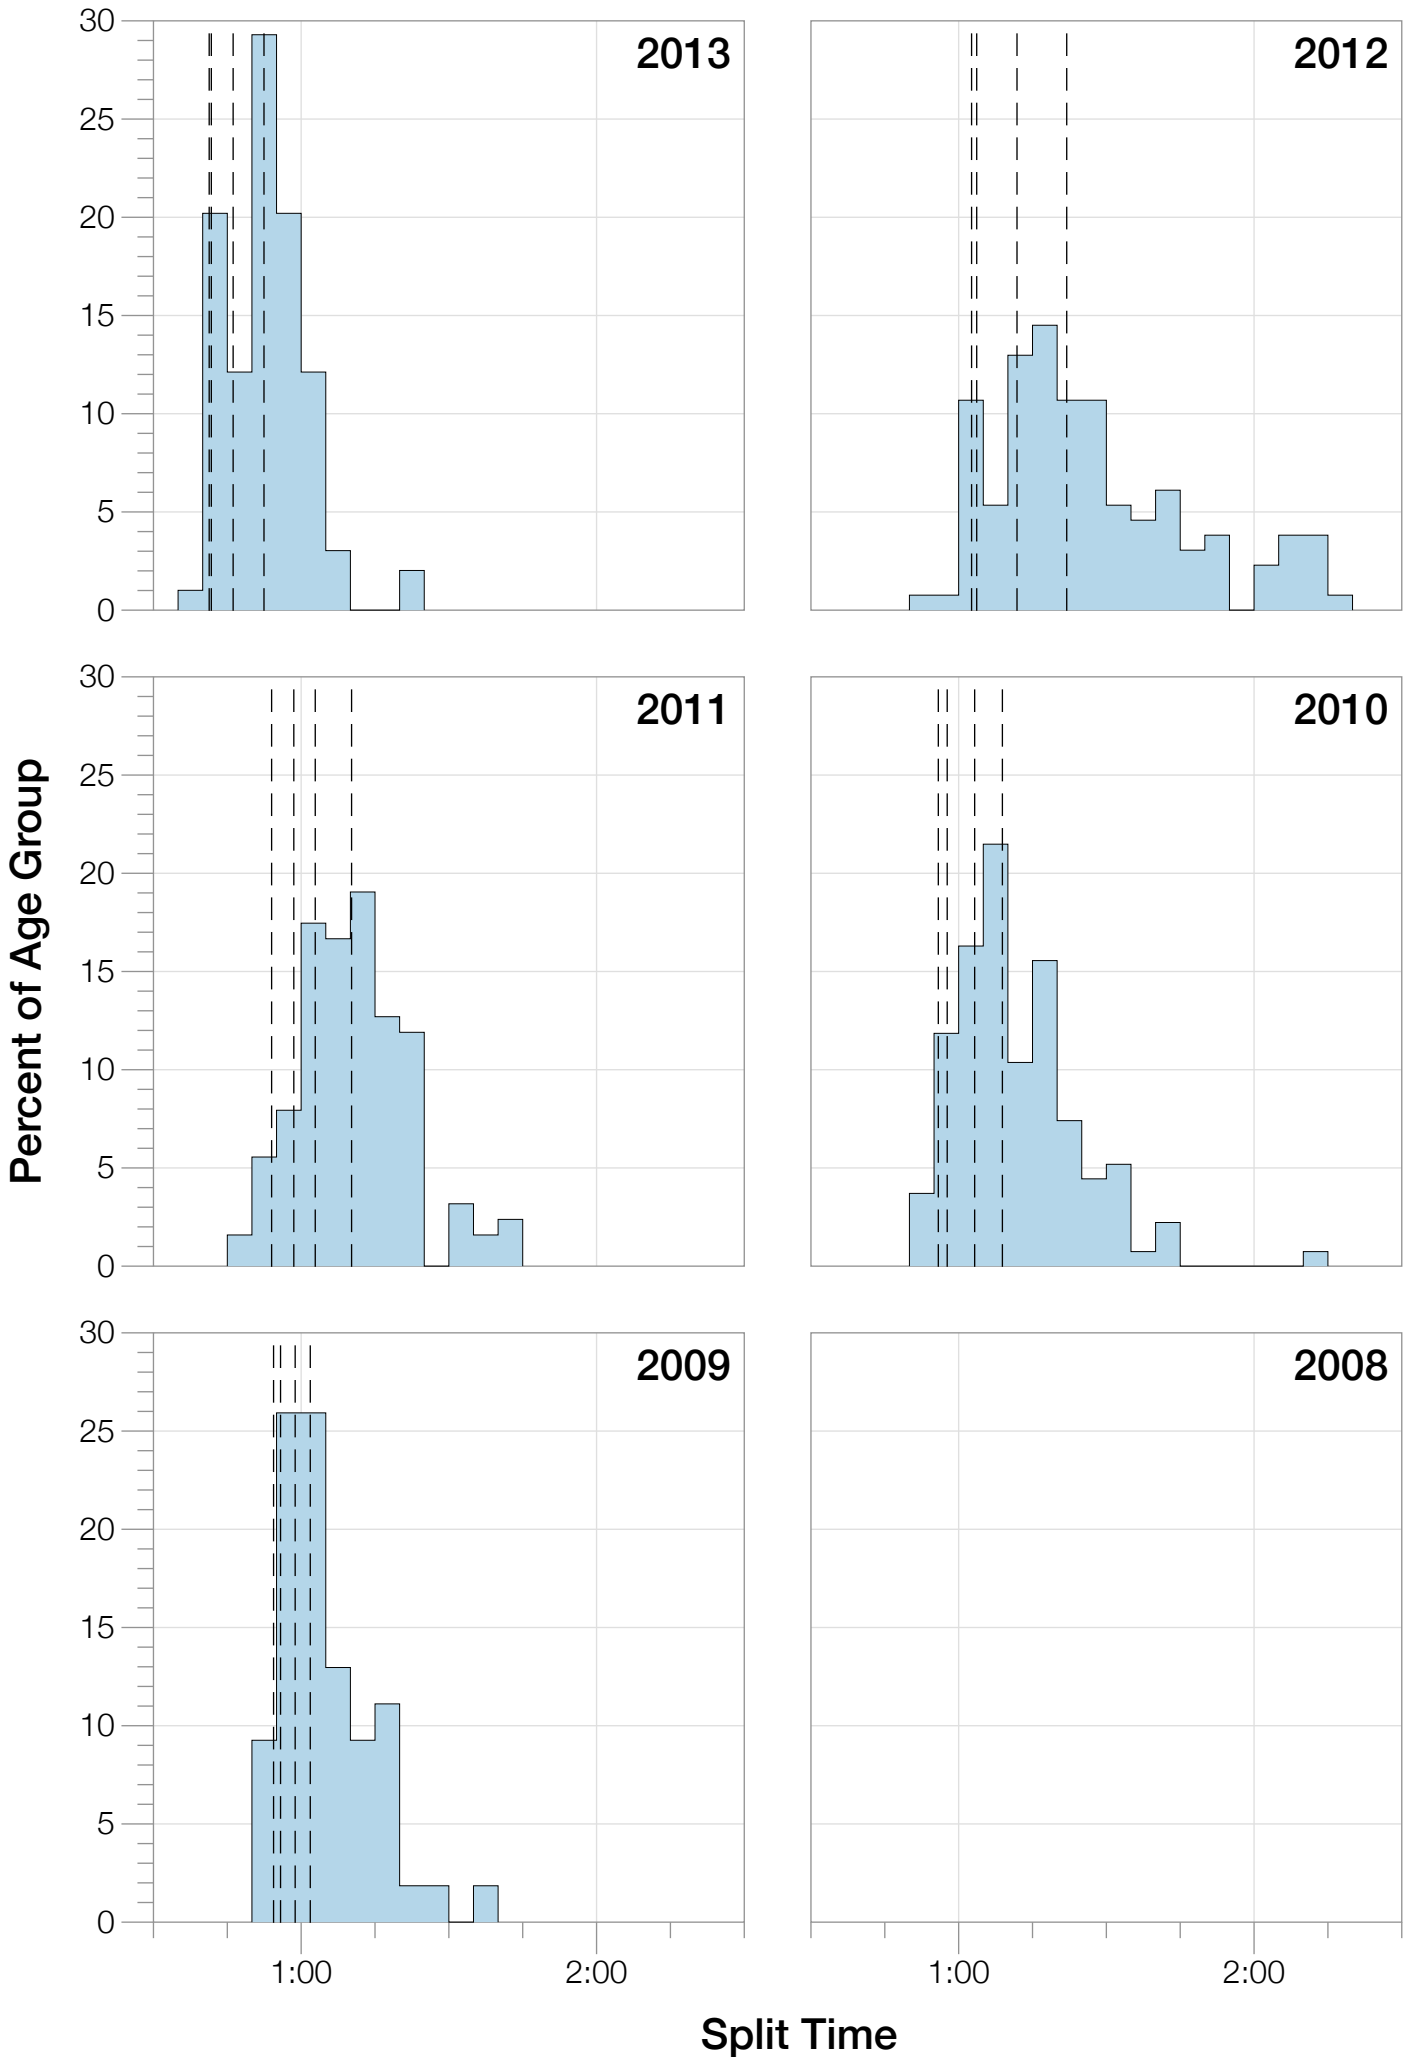

Ironman Cozumel M25-29 Stats

M25-29 Summary Statistics

Year	Finishers	M25-29 Finishers	Male Winner's Time	Female Winner's Time	M25-29 Winner's Time
2009	1319	54	8:18:40	9:06:58	9:56:30
2010	1636	135	8:12:20	9:07:08	8:32:24
2011	1753	127	8:23:52	9:14:08	9:33:12
2012	1787	131	8:15:07	9:15:38	9:18:19
2013	1851	122	7:55:23	8:52:28	8:52:26
Average	1669	114	8:13:04	9:07:16	9:14:34

M25-29 Swim

M25-29 Bike

M25-29 Run

M25-29 Overall

M25-29 Fastest Splits

M25-29 Median Splits

M25-29 Slowest Splits

M25-29 Top 30 Finishing Splits

Estimated Kona Slot Average Finishing Time Finishing Time

M25-29 Top 10 and Kona Times and Splits

Summary Statistics

Position	Swim Time	Bike Time	Run Time	Overall Time
Average Male Winner	0:48:50	4:42:16	2:52:49	8:13:04
Average Female Winner	0:49:43	4:58:01	3:13:04	9:07:16
Average 1st Age Grouper	0:53:22	5:03:57	3:12:03	9:14:34
Average 2nd Age Grouper	0:58:49	5:14:25	3:21:49	9:31:59
Average 3rd Age Grouper	1:05:10	5:06:04	3:31:54	9:44:20
Average 4th Age Grouper	0:53:50	5:12:34	3:35:08	9:48:46
Average 5th Age Grouper	0:57:03	5:22:54	3:30:56	9:54:32
Average 6th Age Grouper	0:57:46	5:21:34	3:33:24	9:59:10
Average 7th Age Grouper	0:55:08	5:23:17	3:38:57	10:04:38
Average 8th Age Grouper	0:58:51	5:28:58	3:49:06	10:10:08
Average 9th Age Grouper	0:59:41	5:27:50	3:37:19	10:11:25
Average 10th Age Grouper	1:00:10	5:27:58	3:44:45	10:17:37
Kona Qualifier Average	0:56:06	5:09:11	3:16:56	9:23:16
Top 10 Age Grouper Average	0:57:47	5:18:57	3:33:32	9:53:43