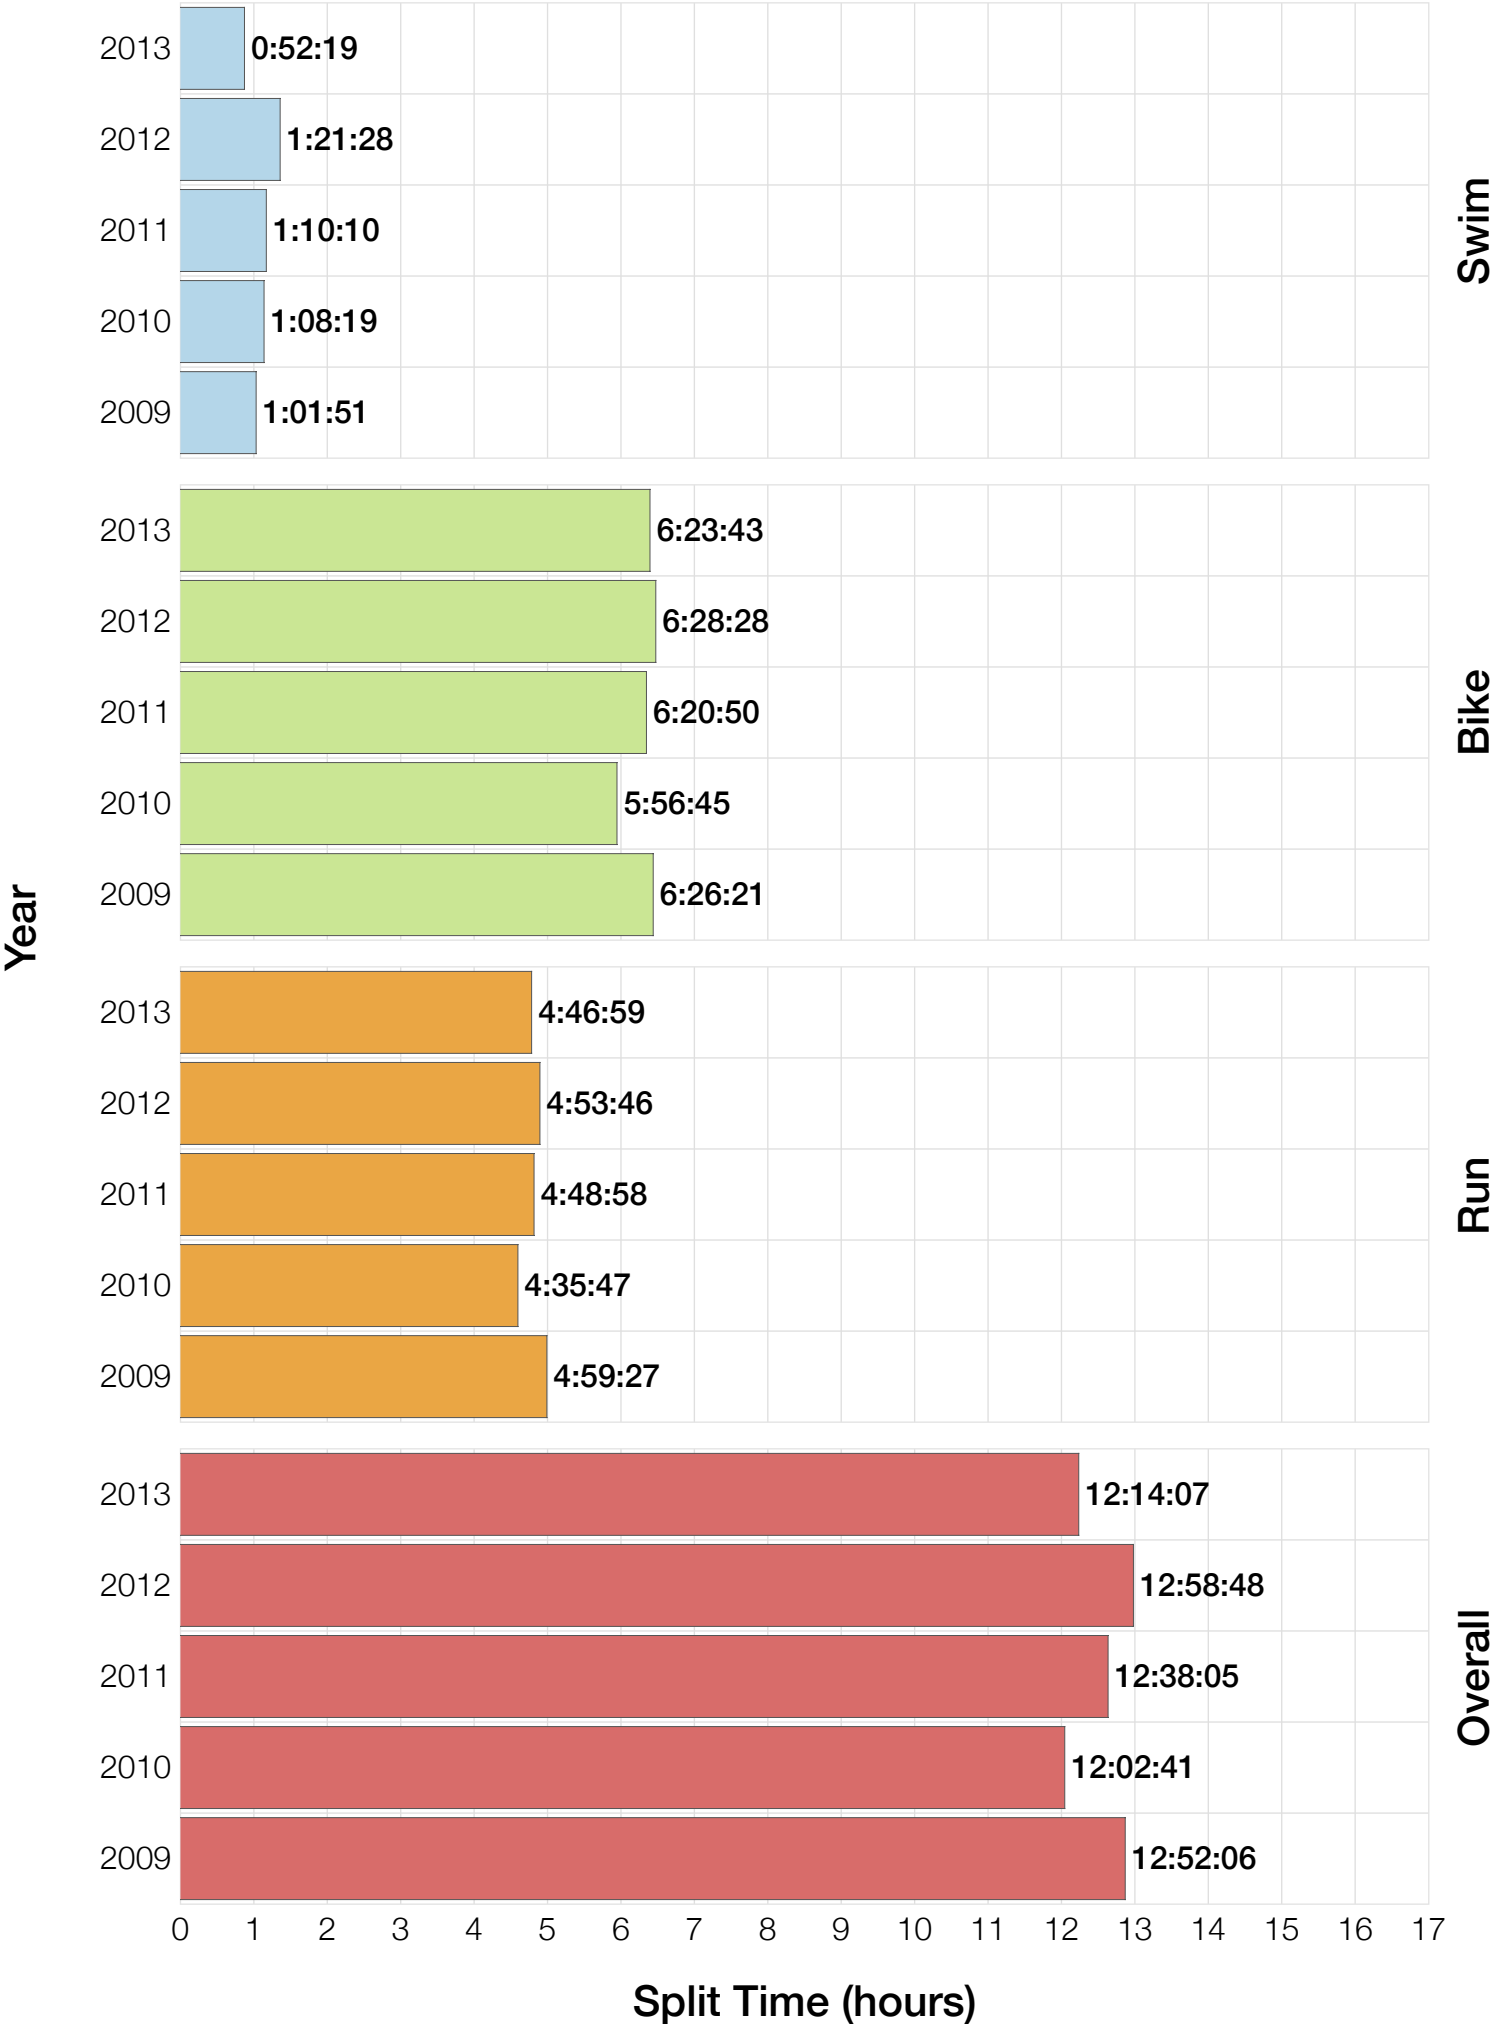

Ironman Cozumel M25-29 Stats

M25-29 Summary Statistics

Year	Finishers	M25-29 Finishers	Male Winner's Time	Female Winner's Time	M25-29 Winner's Time
2009	1319	54	8:18:40	9:06:58	9:56:30
2010	1636	135	8:12:20	9:07:08	8:32:24
2011	1753	127	8:23:52	9:14:08	9:33:12
2012	1787	131	8:15:07	9:15:38	9:18:19
2013	1851	122	7:55:23	8:52:28	8:52:26
Average	1669	114	8:13:04	9:07:16	9:14:34

M25-29 Swim

M25-29 Bike

M25-29 Run

M25-29 Overall

M25-29 Fastest Splits

M25-29 Median Splits

M25-29 Slowest Splits

M25-29 Top 30 Finishing Splits

Estimated Kona Slot Average Finishing Time Finishing Time

M25-29 Top 10 and Kona Times and Splits

Summary Statistics

Position	Swim Time	Bike Time	Run Time	Overall Time
Average Male Winner	0:48:50	4:42:16	2:52:49	8:13:04
Average Female Winner	0:49:43	4:58:01	3:13:04	9:07:16
Average 1st Age Grouper	0:53:22	5:03:57	3:12:03	9:14:34
Average 2nd Age Grouper	0:58:49	5:14:25	3:21:49	9:31:59
Average 3rd Age Grouper	1:05:10	5:06:04	3:31:54	9:44:20
Average 4th Age Grouper	0:53:50	5:12:34	3:35:08	9:48:46
Average 5th Age Grouper	0:57:03	5:22:54	3:30:56	9:54:32
Average 6th Age Grouper	0:57:46	5:21:34	3:33:24	9:59:10
Average 7th Age Grouper	0:55:08	5:23:17	3:38:57	10:04:38
Average 8th Age Grouper	0:58:51	5:28:58	3:49:06	10:10:08
Average 9th Age Grouper	0:59:41	5:27:50	3:37:19	10:11:25
Average 10th Age Grouper	1:00:10	5:27:58	3:44:45	10:17:37
Kona Qualifier Average	0:56:06	5:09:11	3:16:56	9:23:16
Top 10 Age Grouper Average	0:57:47	5:18:57	3:33:32	9:53:43