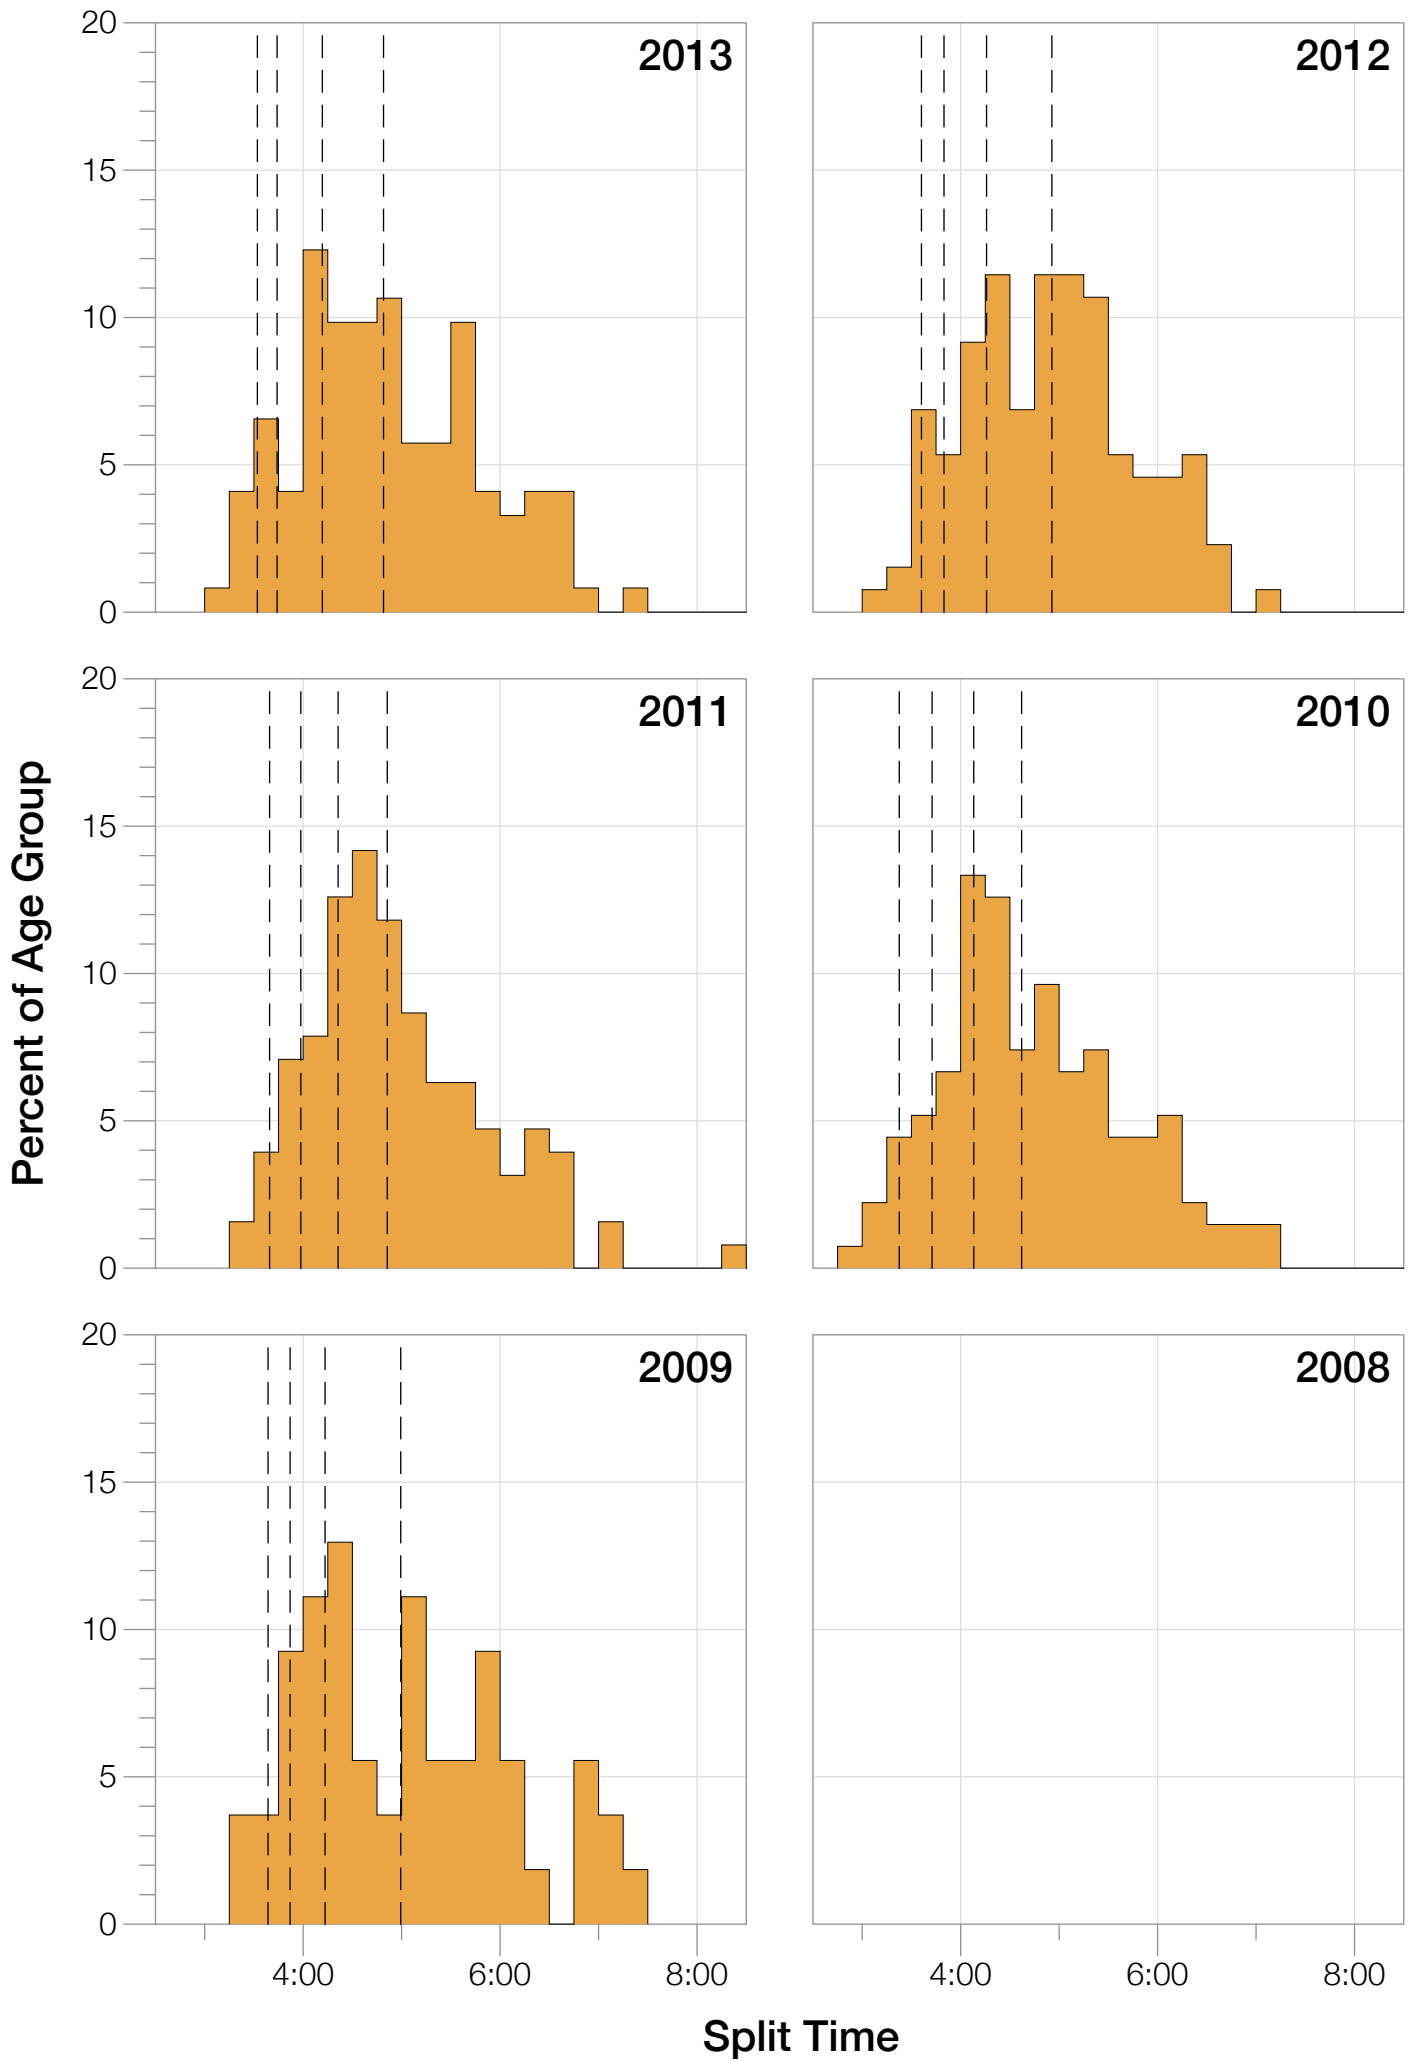

Ironman Cozumel M25-29 Stats

M25-29 Summary Statistics

Year	Finishers	M25-29 Finishers	Male Winner's Time	Female Winner's Time	M25-29 Winner's Time
2009	1319	54	8:18:40	9:06:58	9:56:30
2010	1636	135	8:12:20	9:07:08	8:32:24
2011	1753	127	8:23:52	9:14:08	9:33:12
2012	1787	131	8:15:07	9:15:38	9:18:19
2013	1851	122	7:55:23	8:52:28	8:52:26
Average	1669	114	8:13:04	9:07:16	9:14:34

M25-29 Swim

M25-29 Bike

M25-29 Run

M25-29 Overall

M25-29 Fastest Splits

M25-29 Median Splits

M25-29 Slowest Splits

M25-29 Top 30 Finishing Splits

Estimated Kona Slot Average Finishing Time Finishing Time

M25-29 Top 10 and Kona Times and Splits

Summary Statistics

Position	Swim Time	Bike Time	Run Time	Overall Time
Average Male Winner	0:48:50	4:42:16	2:52:49	8:13:04
Average Female Winner	0:49:43	4:58:01	3:13:04	9:07:16
Average 1st Age Grouper	0:53:22	5:03:57	3:12:03	9:14:34
Average 2nd Age Grouper	0:58:49	5:14:25	3:21:49	9:31:59
Average 3rd Age Grouper	1:05:10	5:06:04	3:31:54	9:44:20
Average 4th Age Grouper	0:53:50	5:12:34	3:35:08	9:48:46
Average 5th Age Grouper	0:57:03	5:22:54	3:30:56	9:54:32
Average 6th Age Grouper	0:57:46	5:21:34	3:33:24	9:59:10
Average 7th Age Grouper	0:55:08	5:23:17	3:38:57	10:04:38
Average 8th Age Grouper	0:58:51	5:28:58	3:49:06	10:10:08
Average 9th Age Grouper	0:59:41	5:27:50	3:37:19	10:11:25
Average 10th Age Grouper	1:00:10	5:27:58	3:44:45	10:17:37
Kona Qualifier Average	0:56:06	5:09:11	3:16:56	9:23:16
Top 10 Age Grouper Average	0:57:47	5:18:57	3:33:32	9:53:43