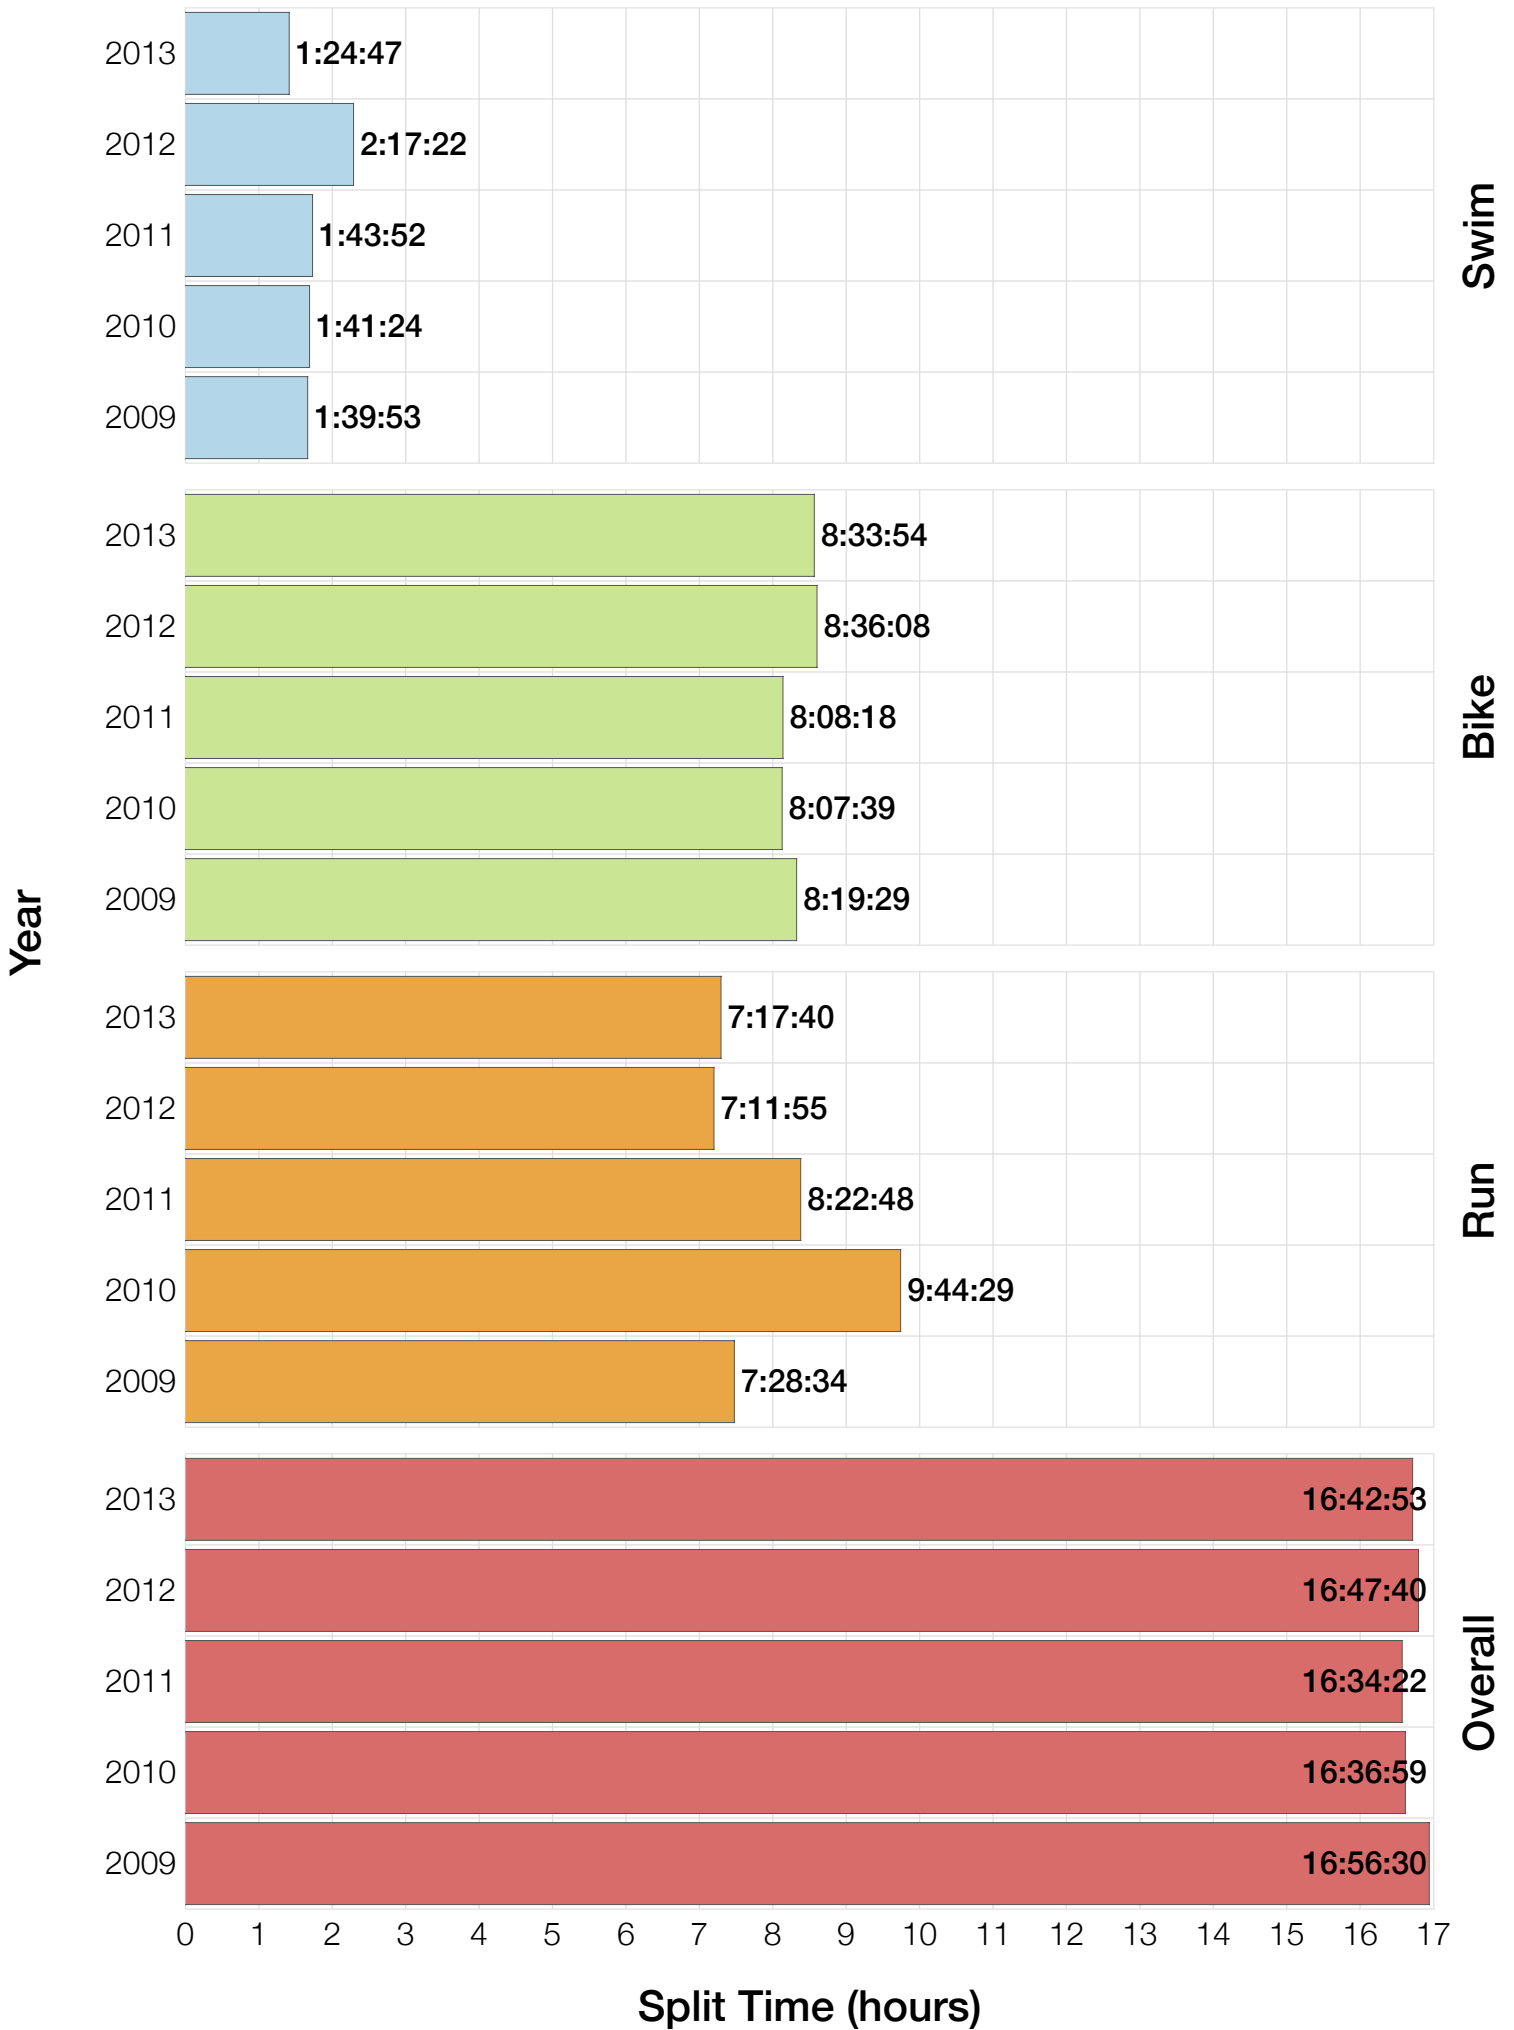

Ironman Cozumel M25-29 Stats

M25-29 Summary Statistics

Year	Finishers	M25-29 Finishers	Male Winner's Time	Female Winner's Time	M25-29 Winner's Time
2009	1319	54	8:18:40	9:06:58	9:56:30
2010	1636	135	8:12:20	9:07:08	8:32:24
2011	1753	127	8:23:52	9:14:08	9:33:12
2012	1787	131	8:15:07	9:15:38	9:18:19
2013	1851	122	7:55:23	8:52:28	8:52:26
Average	1669	114	8:13:04	9:07:16	9:14:34

M25-29 Swim

M25-29 Bike

M25-29 Run

M25-29 Overall

M25-29 Fastest Splits

M25-29 Median Splits

M25-29 Slowest Splits

M25-29 Top 30 Finishing Splits

Estimated Kona Slot Average Finishing Time Finishing Time

M25-29 Top 10 and Kona Times and Splits

Summary Statistics

Position	Swim Time	Bike Time	Run Time	Overall Time
Average Male Winner	0:48:50	4:42:16	2:52:49	8:13:04
Average Female Winner	0:49:43	4:58:01	3:13:04	9:07:16
Average 1st Age Grouper	0:53:22	5:03:57	3:12:03	9:14:34
Average 2nd Age Grouper	0:58:49	5:14:25	3:21:49	9:31:59
Average 3rd Age Grouper	1:05:10	5:06:04	3:31:54	9:44:20
Average 4th Age Grouper	0:53:50	5:12:34	3:35:08	9:48:46
Average 5th Age Grouper	0:57:03	5:22:54	3:30:56	9:54:32
Average 6th Age Grouper	0:57:46	5:21:34	3:33:24	9:59:10
Average 7th Age Grouper	0:55:08	5:23:17	3:38:57	10:04:38
Average 8th Age Grouper	0:58:51	5:28:58	3:49:06	10:10:08
Average 9th Age Grouper	0:59:41	5:27:50	3:37:19	10:11:25
Average 10th Age Grouper	1:00:10	5:27:58	3:44:45	10:17:37
Kona Qualifier Average	0:56:06	5:09:11	3:16:56	9:23:16
Top 10 Age Grouper Average	0:57:47	5:18:57	3:33:32	9:53:43