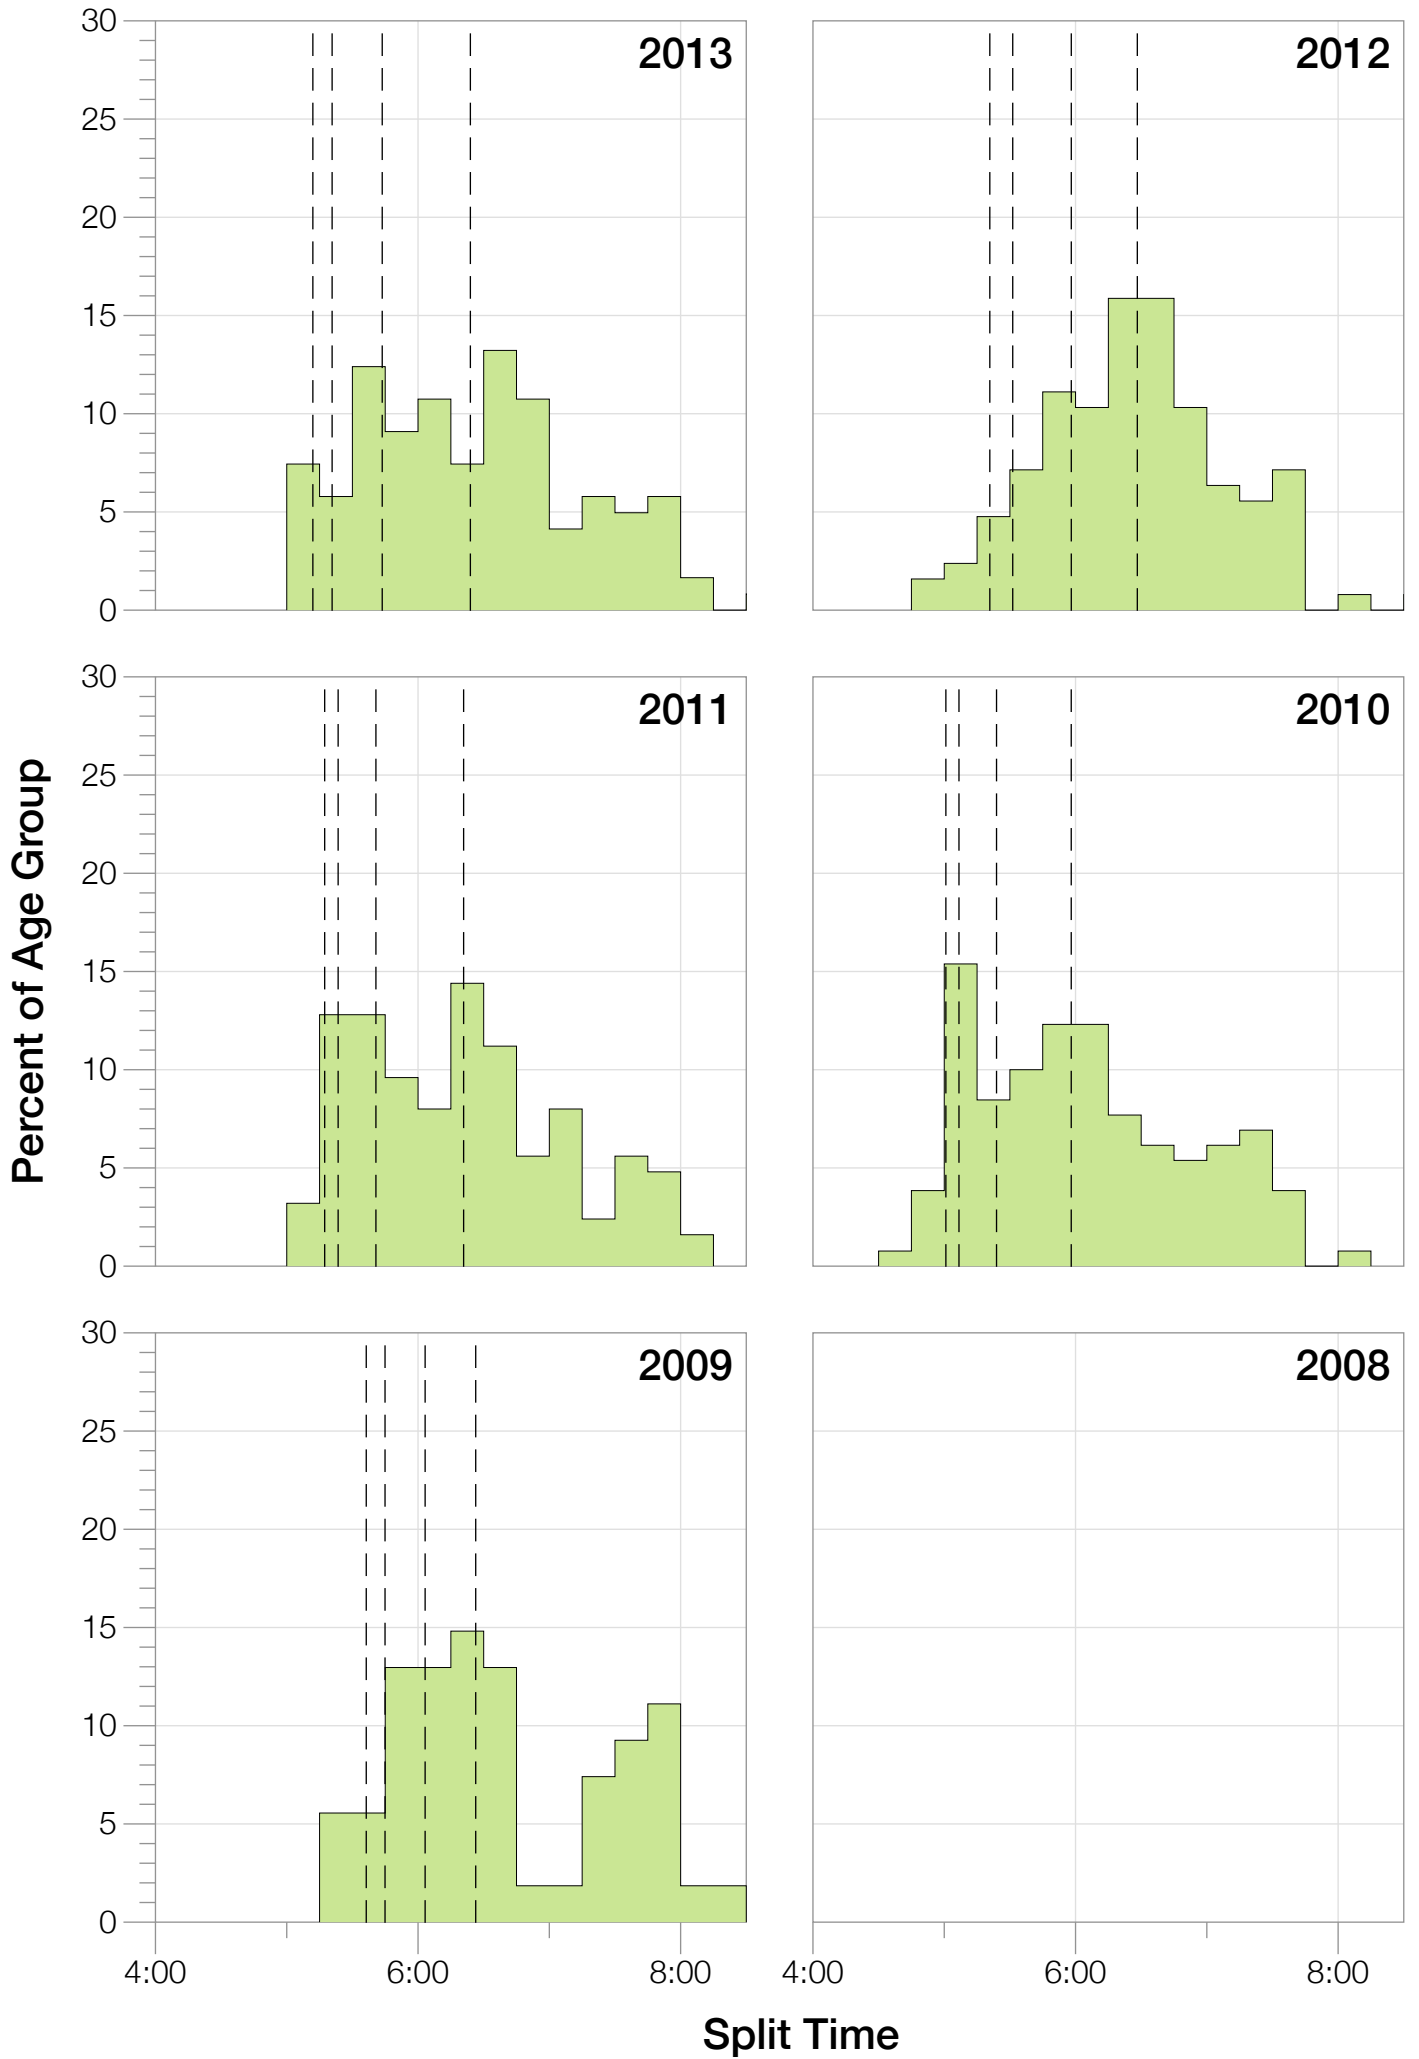

Ironman Cozumel M25-29 Stats

M25-29 Summary Statistics

Year	Finishers	M25-29 Finishers	Male Winner's Time	Female Winner's Time	M25-29 Winner's Time
2009	1319	54	8:18:40	9:06:58	9:56:30
2010	1636	135	8:12:20	9:07:08	8:32:24
2011	1753	127	8:23:52	9:14:08	9:33:12
2012	1787	131	8:15:07	9:15:38	9:18:19
2013	1851	122	7:55:23	8:52:28	8:52:26
Average	1669	114	8:13:04	9:07:16	9:14:34

M25-29 Swim

M25-29 Bike

M25-29 Run

M25-29 Overall

M25-29 Fastest Splits

M25-29 Median Splits

M25-29 Slowest Splits

M25-29 Top 30 Finishing Splits

Estimated Kona Slot Average Finishing Time Finishing Time

M25-29 Top 10 and Kona Times and Splits

Summary Statistics

Position	Swim Time	Bike Time	Run Time	Overall Time
Average Male Winner	0:48:50	4:42:16	2:52:49	8:13:04
Average Female Winner	0:49:43	4:58:01	3:13:04	9:07:16
Average 1st Age Grouper	0:53:22	5:03:57	3:12:03	9:14:34
Average 2nd Age Grouper	0:58:49	5:14:25	3:21:49	9:31:59
Average 3rd Age Grouper	1:05:10	5:06:04	3:31:54	9:44:20
Average 4th Age Grouper	0:53:50	5:12:34	3:35:08	9:48:46
Average 5th Age Grouper	0:57:03	5:22:54	3:30:56	9:54:32
Average 6th Age Grouper	0:57:46	5:21:34	3:33:24	9:59:10
Average 7th Age Grouper	0:55:08	5:23:17	3:38:57	10:04:38
Average 8th Age Grouper	0:58:51	5:28:58	3:49:06	10:10:08
Average 9th Age Grouper	0:59:41	5:27:50	3:37:19	10:11:25
Average 10th Age Grouper	1:00:10	5:27:58	3:44:45	10:17:37
Kona Qualifier Average	0:56:06	5:09:11	3:16:56	9:23:16
Top 10 Age Grouper Average	0:57:47	5:18:57	3:33:32	9:53:43