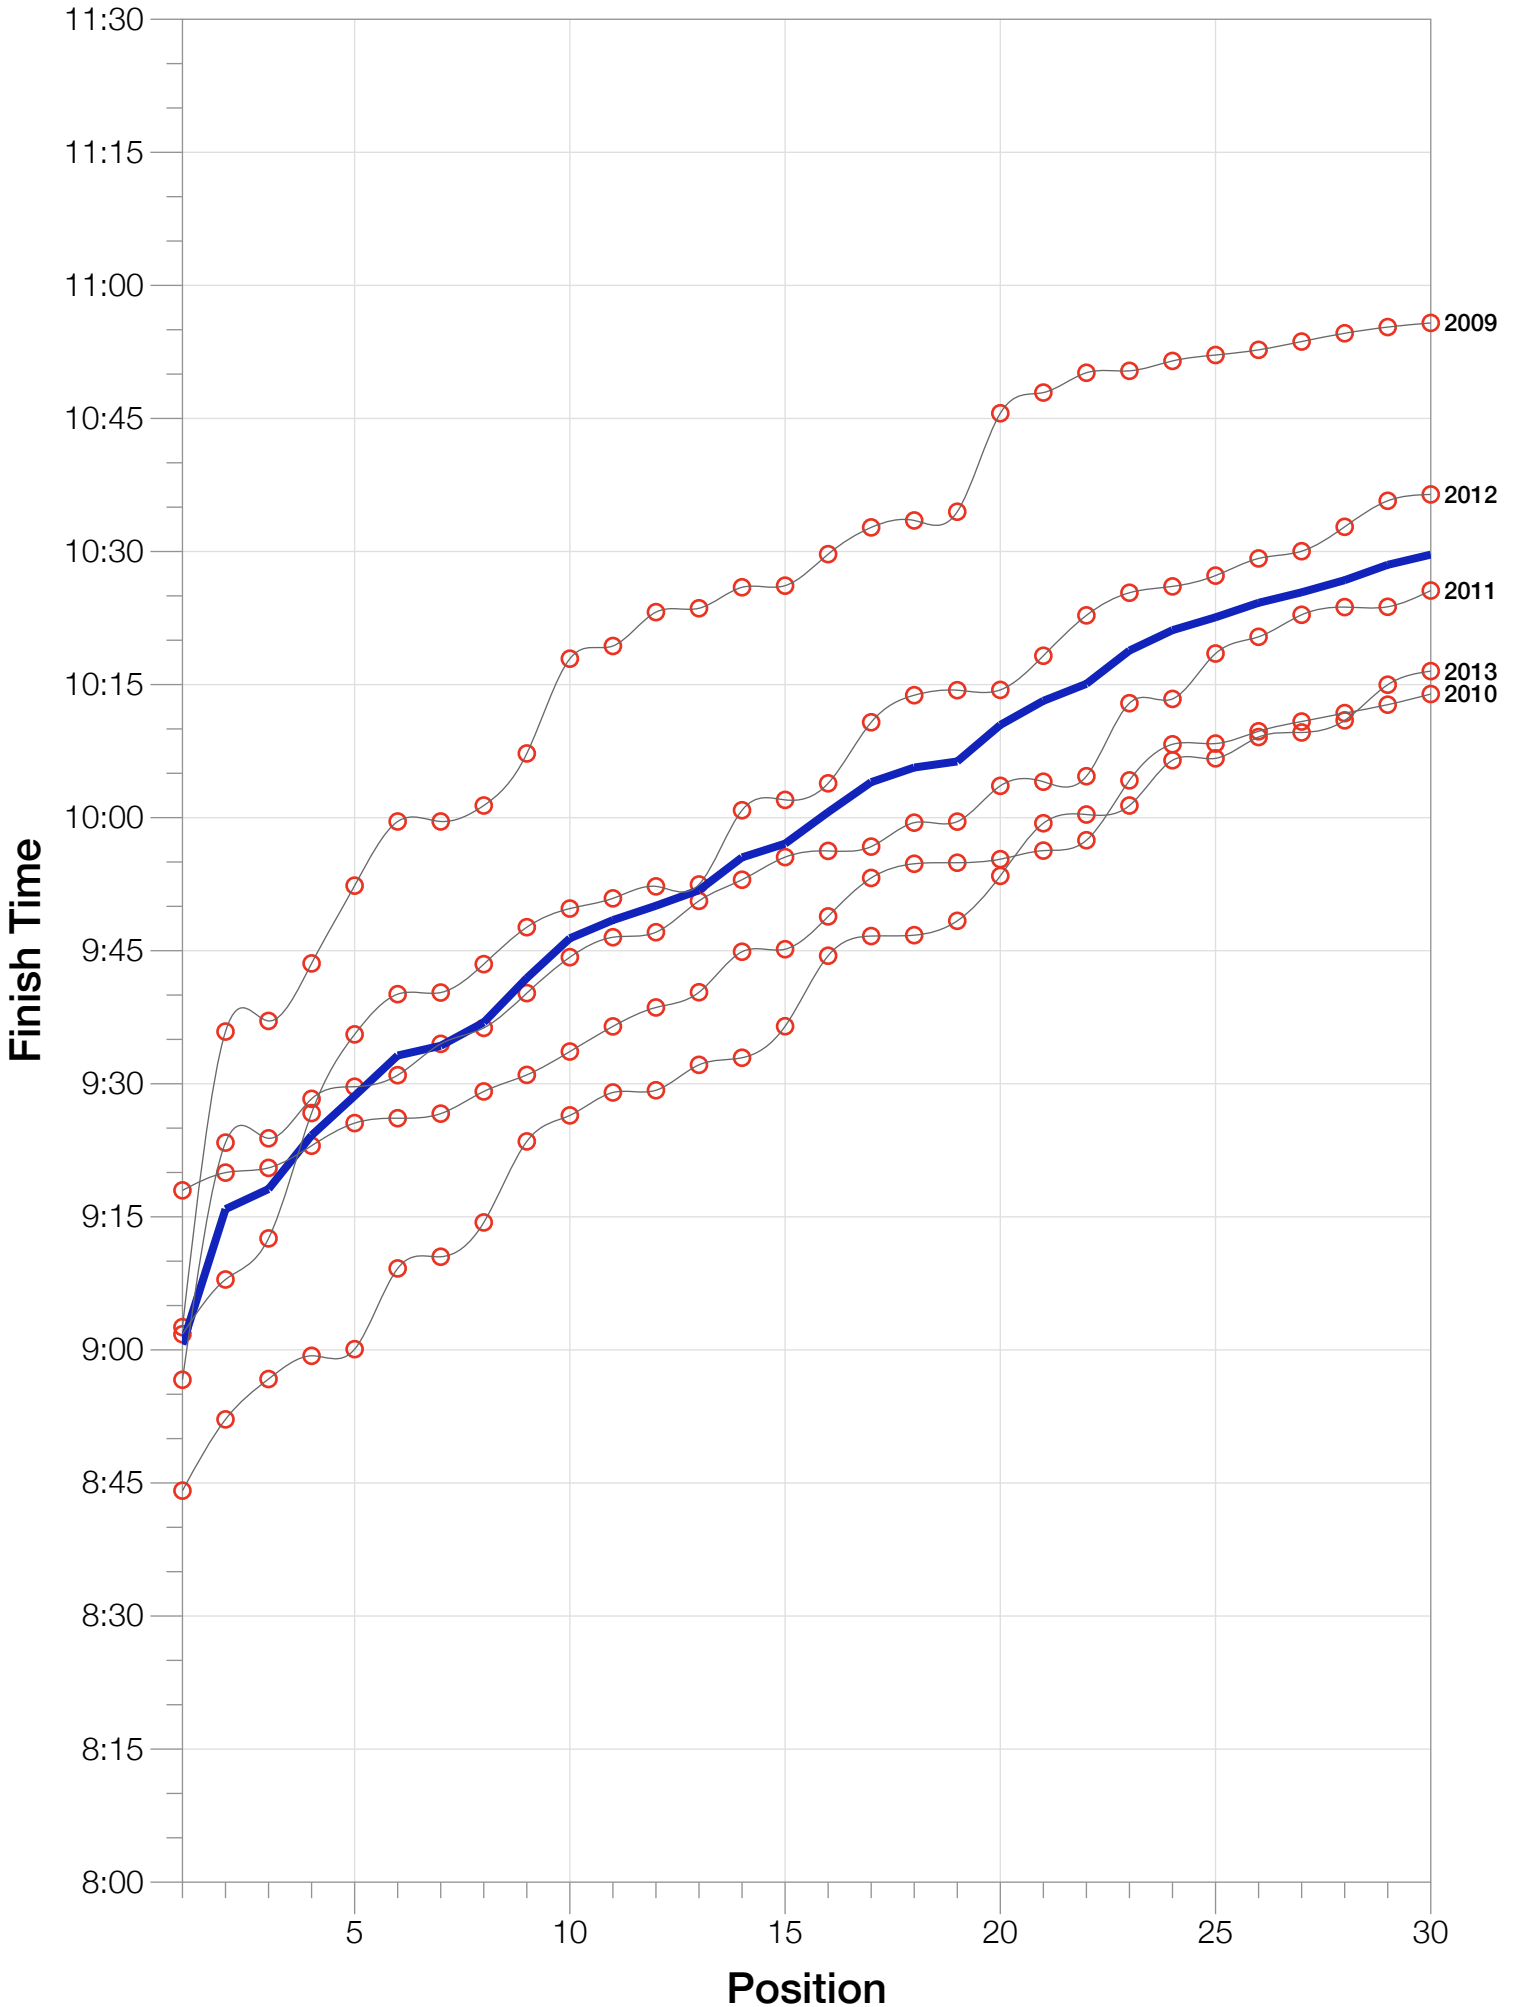

Ironman Cozumel M30-34 Stats

M30-34 Summary Statistics

Year	Finishers	M30-34 Finishers	Male Winner's Time	Female Winner's Time	M30-34 Winner's Time
2009	1319	183	8:18:40	9:06:58	9:02:34
2010	1636	216	8:12:20	9:07:08	8:12:24
2011	1753	216	8:23:52	9:14:08	8:56:38
2012	1787	259	8:15:07	9:15:38	9:01:46
2013	1851	216	7:55:23	8:52:28	8:44:08
Average	1669	218	8:13:04	9:07:16	8:47:30

M30-34 Swim

M30-34 Bike

M30-34 Run

M30-34 Overall

M30-34 Fastest Splits

M30-34 Median Splits

M30-34 Slowest Splits

M30-34 Top 30 Finishing Splits

Estimated Kona Slot Average Finishing Time Finishing Time

M30-34 Top 10 and Kona Times and Splits

Summary Statistics

Position	Swim Time	Bike Time	Run Time	Overall Time
Average Male Winner	0:48:50	4:42:16	2:52:49	8:13:04
Average Female Winner	0:49:43	4:58:01	3:13:04	9:07:16
Average 1st Age Grouper	0:54:01	5:11:05	3:07:15	8:47:30
Average 2nd Age Grouper	0:55:16	4:58:03	3:15:36	9:15:28
Average 3rd Age Grouper	0:50:03	5:05:33	3:16:59	9:18:02
Average 4th Age Grouper	0:53:59	5:03:02	3:15:48	9:23:41
Average 5th Age Grouper	0:53:29	5:06:41	3:21:27	9:28:08
Average 6th Age Grouper	0:55:40	5:01:20	3:30:12	9:33:04
Average 7th Age Grouper	0:52:01	5:03:15	3:33:05	9:34:11
Average 8th Age Grouper	0:53:04	5:34:08	3:24:49	9:36:25
Average 9th Age Grouper	0:53:49	5:05:28	3:36:23	9:41:32
Average 10th Age Grouper	0:55:35	5:08:28	3:37:05	9:45:52
Kona Qualifier Average	0:53:03	5:04:54	3:13:42	9:07:00
Top 10 Age Grouper Average	0:53:42	5:07:48	3:24:22	9:26:23