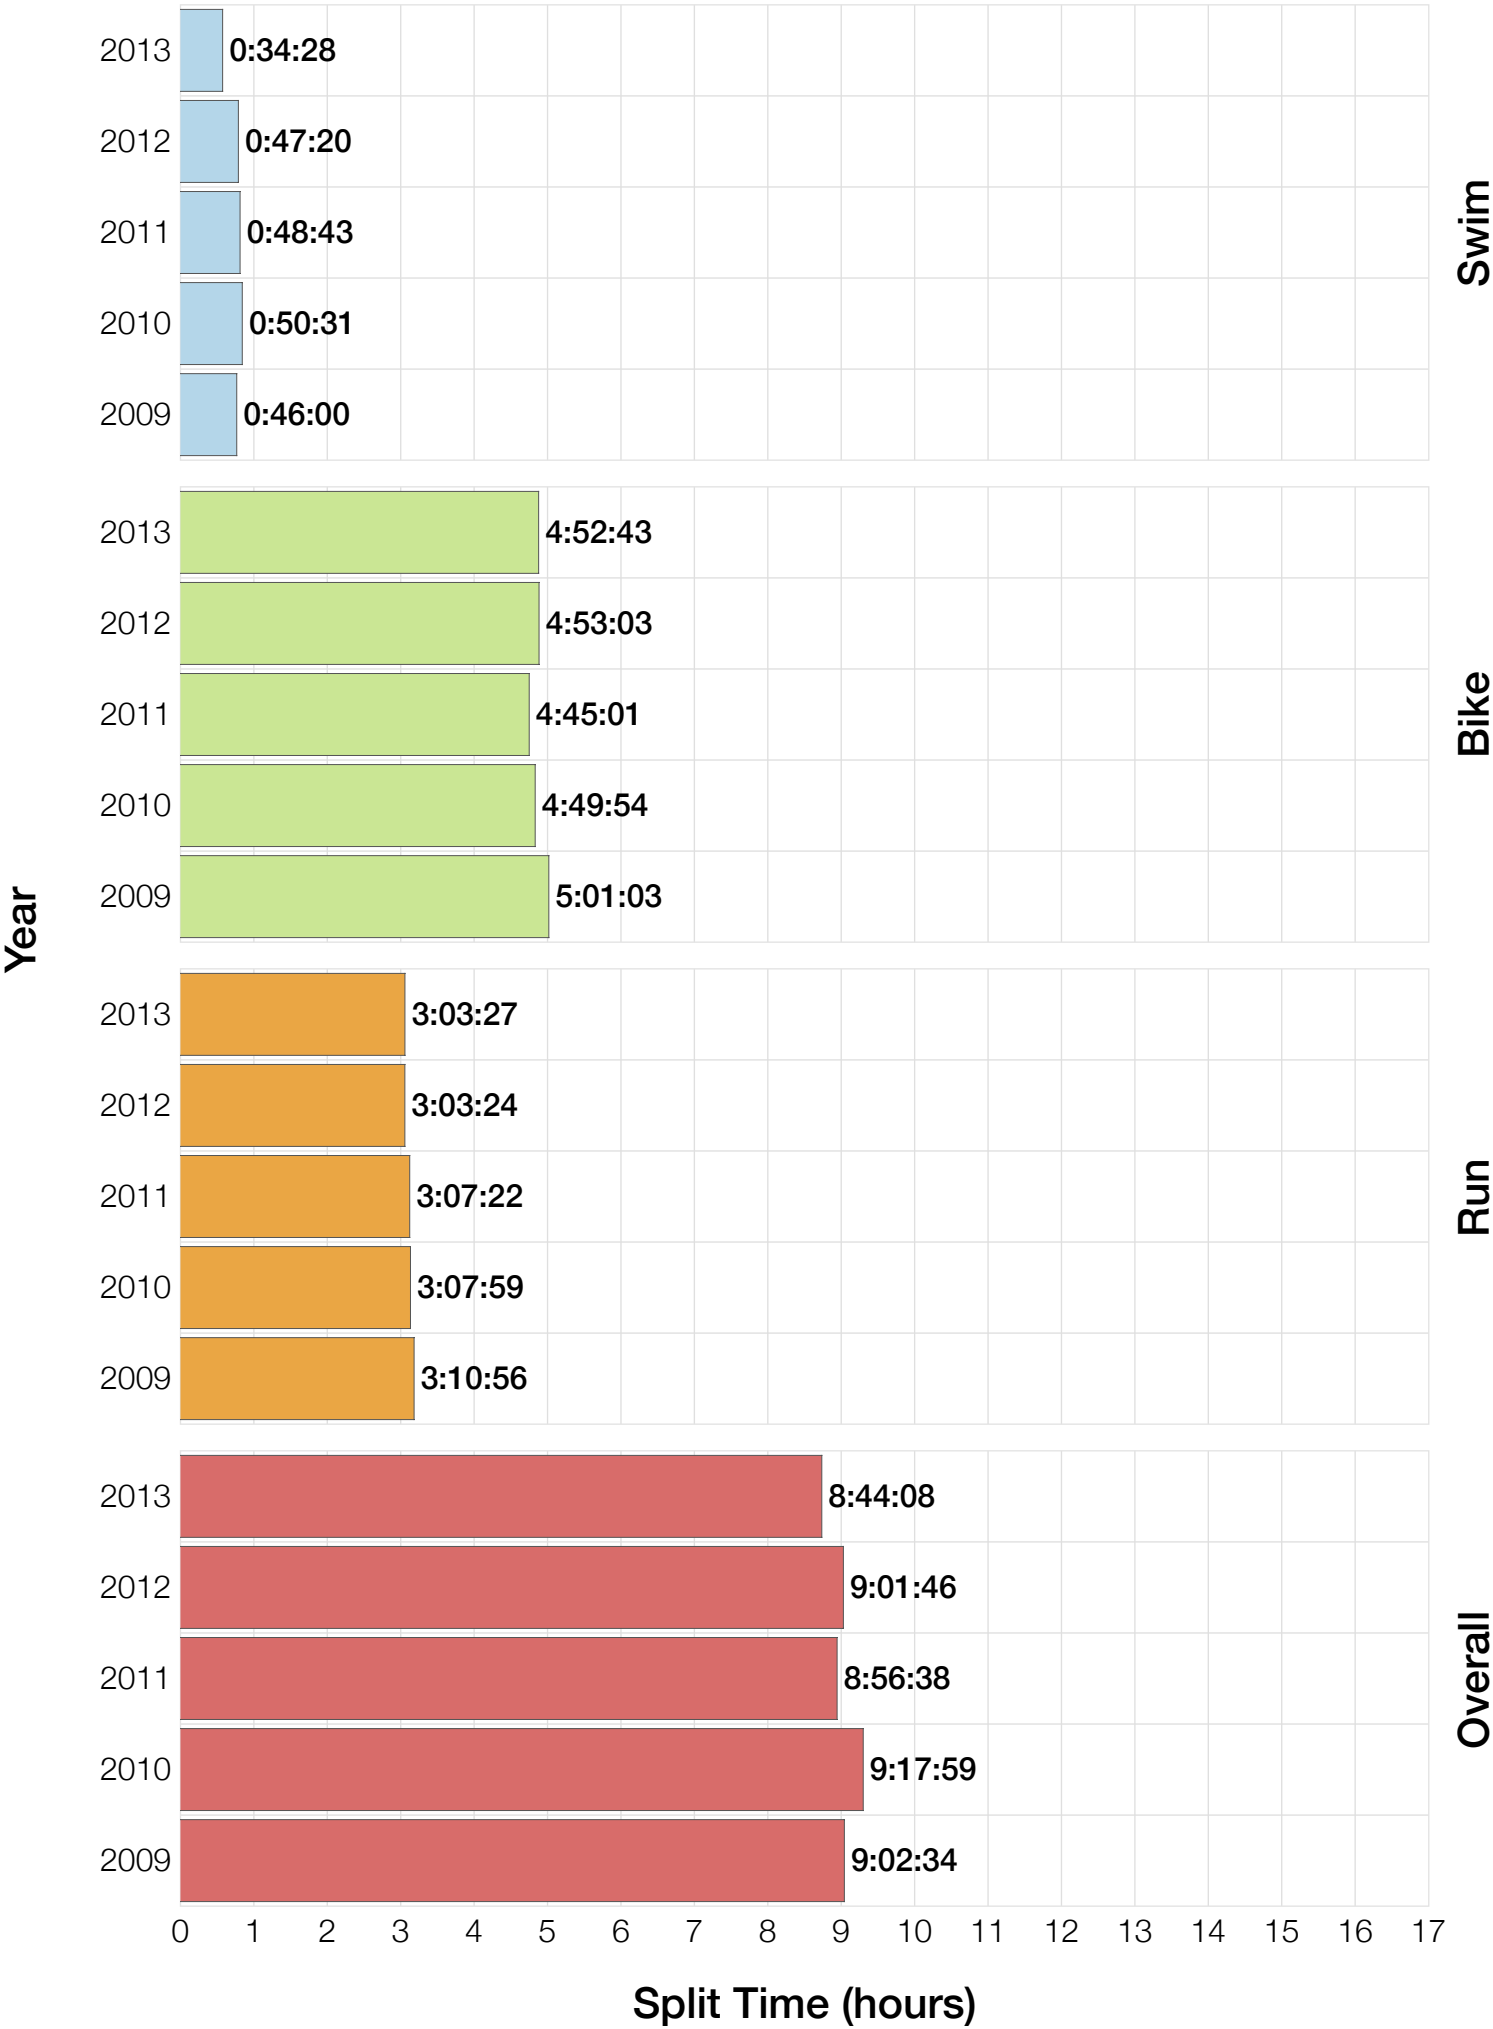

Ironman Cozumel M30-34 Stats

M30-34 Summary Statistics

Year	Finishers	M30-34 Finishers	Male Winner's Time	Female Winner's Time	M30-34 Winner's Time
2009	1319	183	8:18:40	9:06:58	9:02:34
2010	1636	216	8:12:20	9:07:08	8:12:24
2011	1753	216	8:23:52	9:14:08	8:56:38
2012	1787	259	8:15:07	9:15:38	9:01:46
2013	1851	216	7:55:23	8:52:28	8:44:08
Average	1669	218	8:13:04	9:07:16	8:47:30

M30-34 Swim

M30-34 Bike

M30-34 Run

M30-34 Overall

M30-34 Fastest Splits

M30-34 Median Splits

M30-34 Slowest Splits

M30-34 Top 30 Finishing Splits

Estimated Kona Slot Average Finishing Time Finishing Time

M30-34 Top 10 and Kona Times and Splits

Summary Statistics

Position	Swim Time	Bike Time	Run Time	Overall Time
Average Male Winner	0:48:50	4:42:16	2:52:49	8:13:04
Average Female Winner	0:49:43	4:58:01	3:13:04	9:07:16
Average 1st Age Grouper	0:54:01	5:11:05	3:07:15	8:47:30
Average 2nd Age Grouper	0:55:16	4:58:03	3:15:36	9:15:28
Average 3rd Age Grouper	0:50:03	5:05:33	3:16:59	9:18:02
Average 4th Age Grouper	0:53:59	5:03:02	3:15:48	9:23:41
Average 5th Age Grouper	0:53:29	5:06:41	3:21:27	9:28:08
Average 6th Age Grouper	0:55:40	5:01:20	3:30:12	9:33:04
Average 7th Age Grouper	0:52:01	5:03:15	3:33:05	9:34:11
Average 8th Age Grouper	0:53:04	5:34:08	3:24:49	9:36:25
Average 9th Age Grouper	0:53:49	5:05:28	3:36:23	9:41:32
Average 10th Age Grouper	0:55:35	5:08:28	3:37:05	9:45:52
Kona Qualifier Average	0:53:03	5:04:54	3:13:42	9:07:00
Top 10 Age Grouper Average	0:53:42	5:07:48	3:24:22	9:26:23