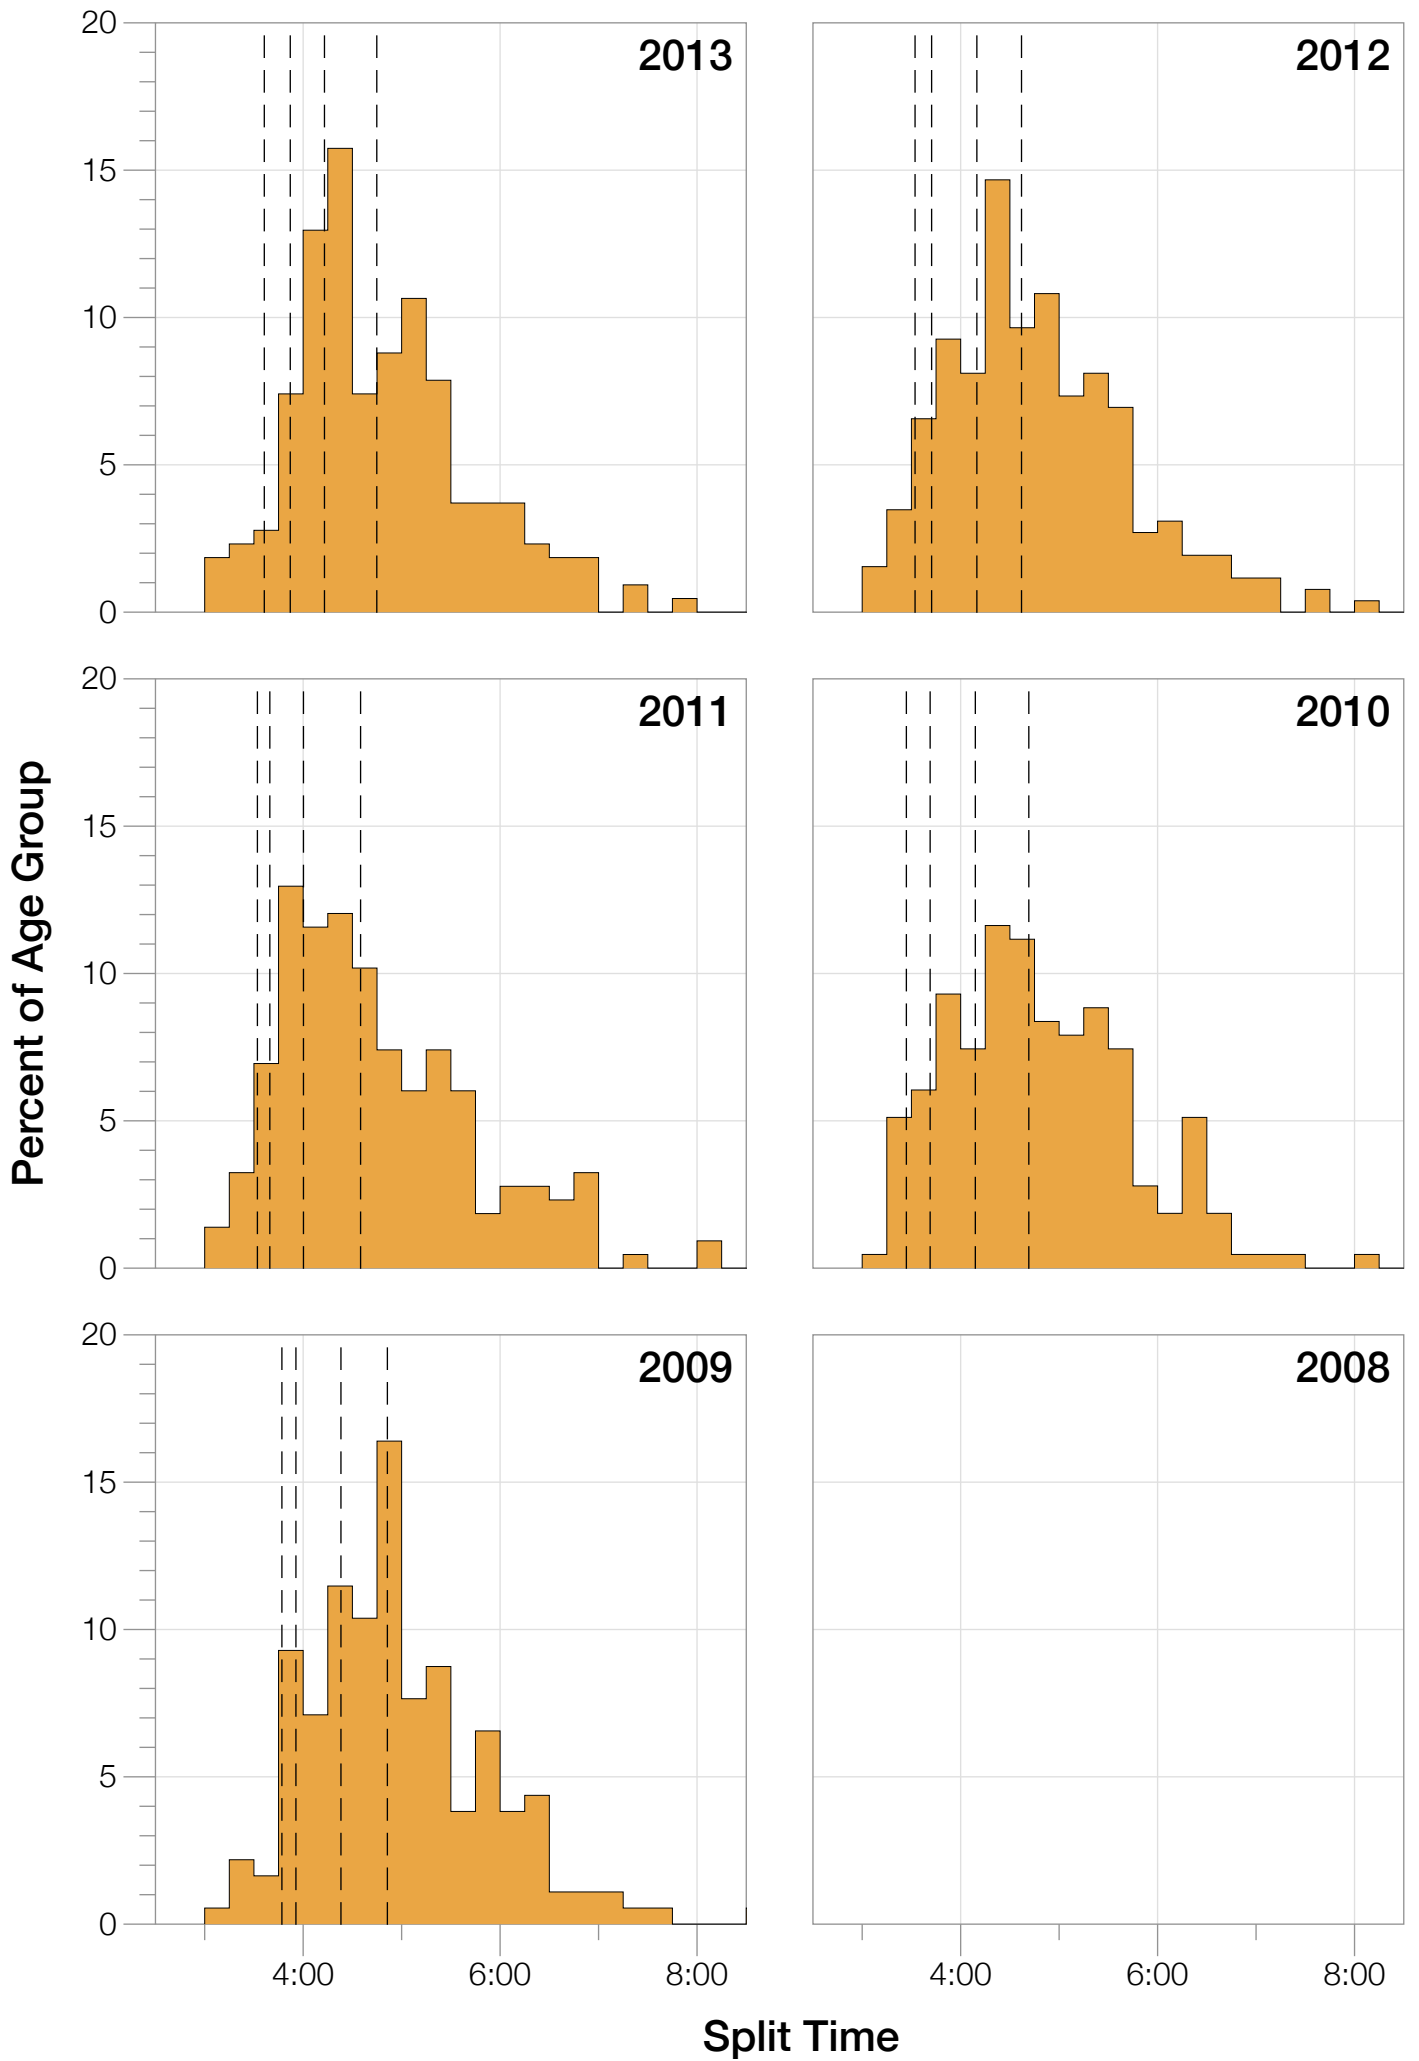

Ironman Cozumel M30-34 Stats

M30-34 Summary Statistics

Year	Finishers	M30-34 Finishers	Male Winner's Time	Female Winner's Time	M30-34 Winner's Time
2009	1319	183	8:18:40	9:06:58	9:02:34
2010	1636	216	8:12:20	9:07:08	8:12:24
2011	1753	216	8:23:52	9:14:08	8:56:38
2012	1787	259	8:15:07	9:15:38	9:01:46
2013	1851	216	7:55:23	8:52:28	8:44:08
Average	1669	218	8:13:04	9:07:16	8:47:30

M30-34 Swim

M30-34 Bike

M30-34 Run

M30-34 Overall

M30-34 Fastest Splits

M30-34 Median Splits

M30-34 Slowest Splits

M30-34 Top 30 Finishing Splits

Estimated Kona Slot Average Finishing Time Finishing Time

M30-34 Top 10 and Kona Times and Splits

Summary Statistics

Position	Swim Time	Bike Time	Run Time	Overall Time
Average Male Winner	0:48:50	4:42:16	2:52:49	8:13:04
Average Female Winner	0:49:43	4:58:01	3:13:04	9:07:16
Average 1st Age Grouper	0:54:01	5:11:05	3:07:15	8:47:30
Average 2nd Age Grouper	0:55:16	4:58:03	3:15:36	9:15:28
Average 3rd Age Grouper	0:50:03	5:05:33	3:16:59	9:18:02
Average 4th Age Grouper	0:53:59	5:03:02	3:15:48	9:23:41
Average 5th Age Grouper	0:53:29	5:06:41	3:21:27	9:28:08
Average 6th Age Grouper	0:55:40	5:01:20	3:30:12	9:33:04
Average 7th Age Grouper	0:52:01	5:03:15	3:33:05	9:34:11
Average 8th Age Grouper	0:53:04	5:34:08	3:24:49	9:36:25
Average 9th Age Grouper	0:53:49	5:05:28	3:36:23	9:41:32
Average 10th Age Grouper	0:55:35	5:08:28	3:37:05	9:45:52
Kona Qualifier Average	0:53:03	5:04:54	3:13:42	9:07:00
Top 10 Age Grouper Average	0:53:42	5:07:48	3:24:22	9:26:23