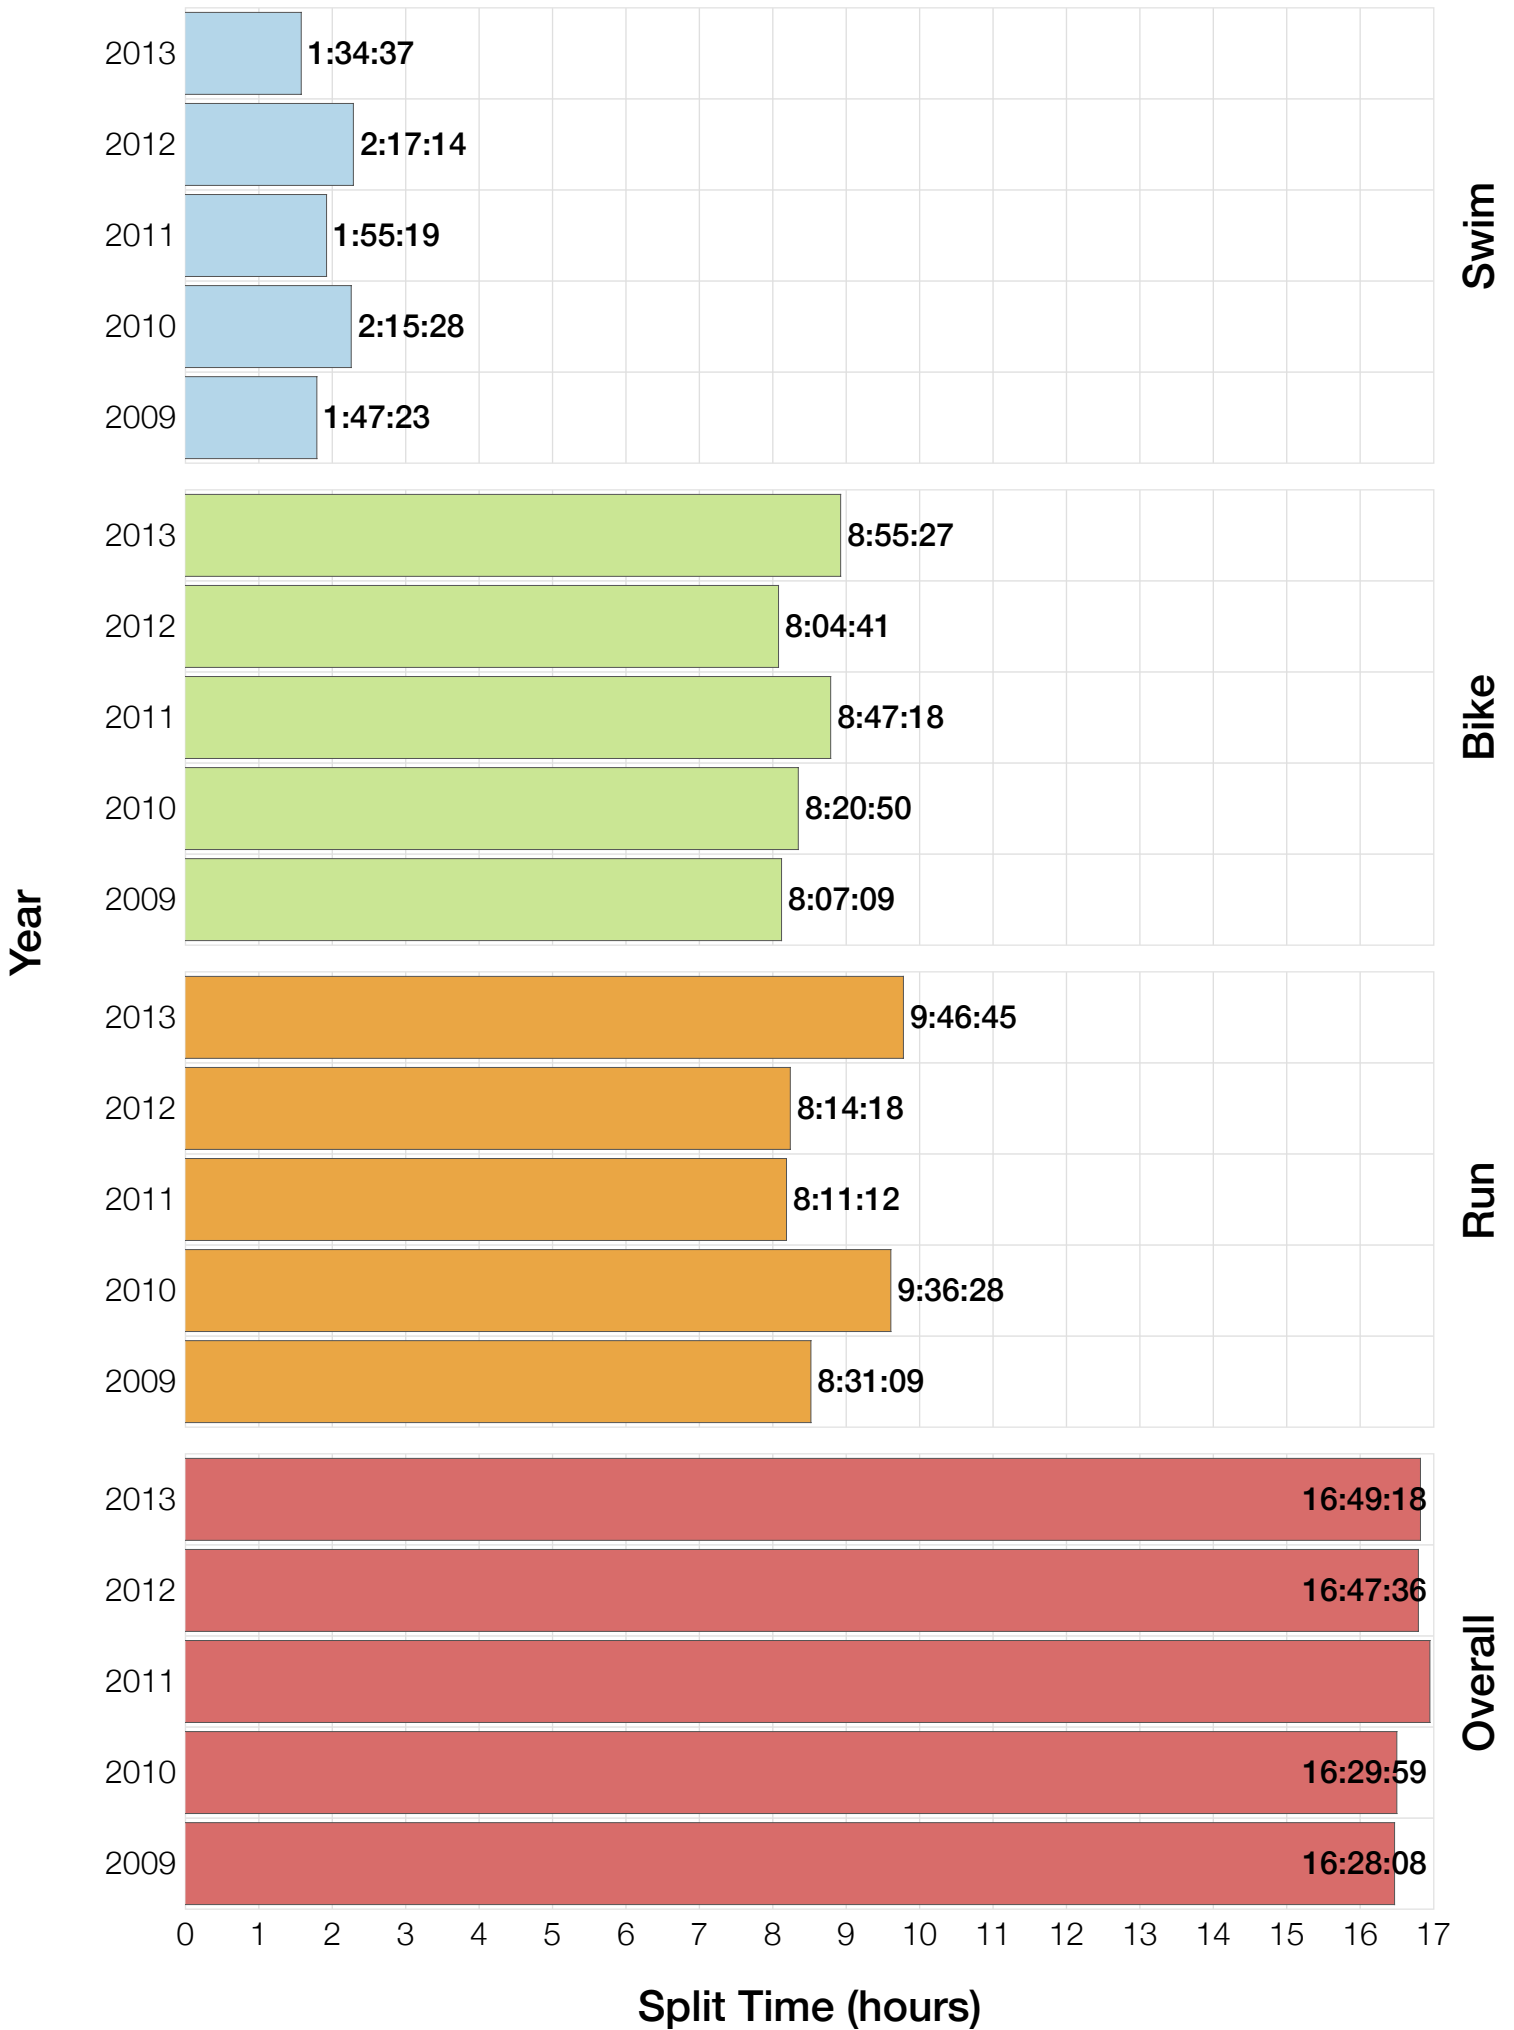

Ironman Cozumel M30-34 Stats

M30-34 Summary Statistics

Year	Finishers	M30-34 Finishers	Male Winner's Time	Female Winner's Time	M30-34 Winner's Time
2009	1319	183	8:18:40	9:06:58	9:02:34
2010	1636	216	8:12:20	9:07:08	8:12:24
2011	1753	216	8:23:52	9:14:08	8:56:38
2012	1787	259	8:15:07	9:15:38	9:01:46
2013	1851	216	7:55:23	8:52:28	8:44:08
Average	1669	218	8:13:04	9:07:16	8:47:30

M30-34 Swim

M30-34 Bike

M30-34 Run

M30-34 Overall

M30-34 Fastest Splits

M30-34 Median Splits

M30-34 Slowest Splits

M30-34 Top 30 Finishing Splits

Estimated Kona Slot Average Finishing Time Finishing Time

M30-34 Top 10 and Kona Times and Splits

Summary Statistics

Position	Swim Time	Bike Time	Run Time	Overall Time
Average Male Winner	0:48:50	4:42:16	2:52:49	8:13:04
Average Female Winner	0:49:43	4:58:01	3:13:04	9:07:16
Average 1st Age Grouper	0:54:01	5:11:05	3:07:15	8:47:30
Average 2nd Age Grouper	0:55:16	4:58:03	3:15:36	9:15:28
Average 3rd Age Grouper	0:50:03	5:05:33	3:16:59	9:18:02
Average 4th Age Grouper	0:53:59	5:03:02	3:15:48	9:23:41
Average 5th Age Grouper	0:53:29	5:06:41	3:21:27	9:28:08
Average 6th Age Grouper	0:55:40	5:01:20	3:30:12	9:33:04
Average 7th Age Grouper	0:52:01	5:03:15	3:33:05	9:34:11
Average 8th Age Grouper	0:53:04	5:34:08	3:24:49	9:36:25
Average 9th Age Grouper	0:53:49	5:05:28	3:36:23	9:41:32
Average 10th Age Grouper	0:55:35	5:08:28	3:37:05	9:45:52
Kona Qualifier Average	0:53:03	5:04:54	3:13:42	9:07:00
Top 10 Age Grouper Average	0:53:42	5:07:48	3:24:22	9:26:23