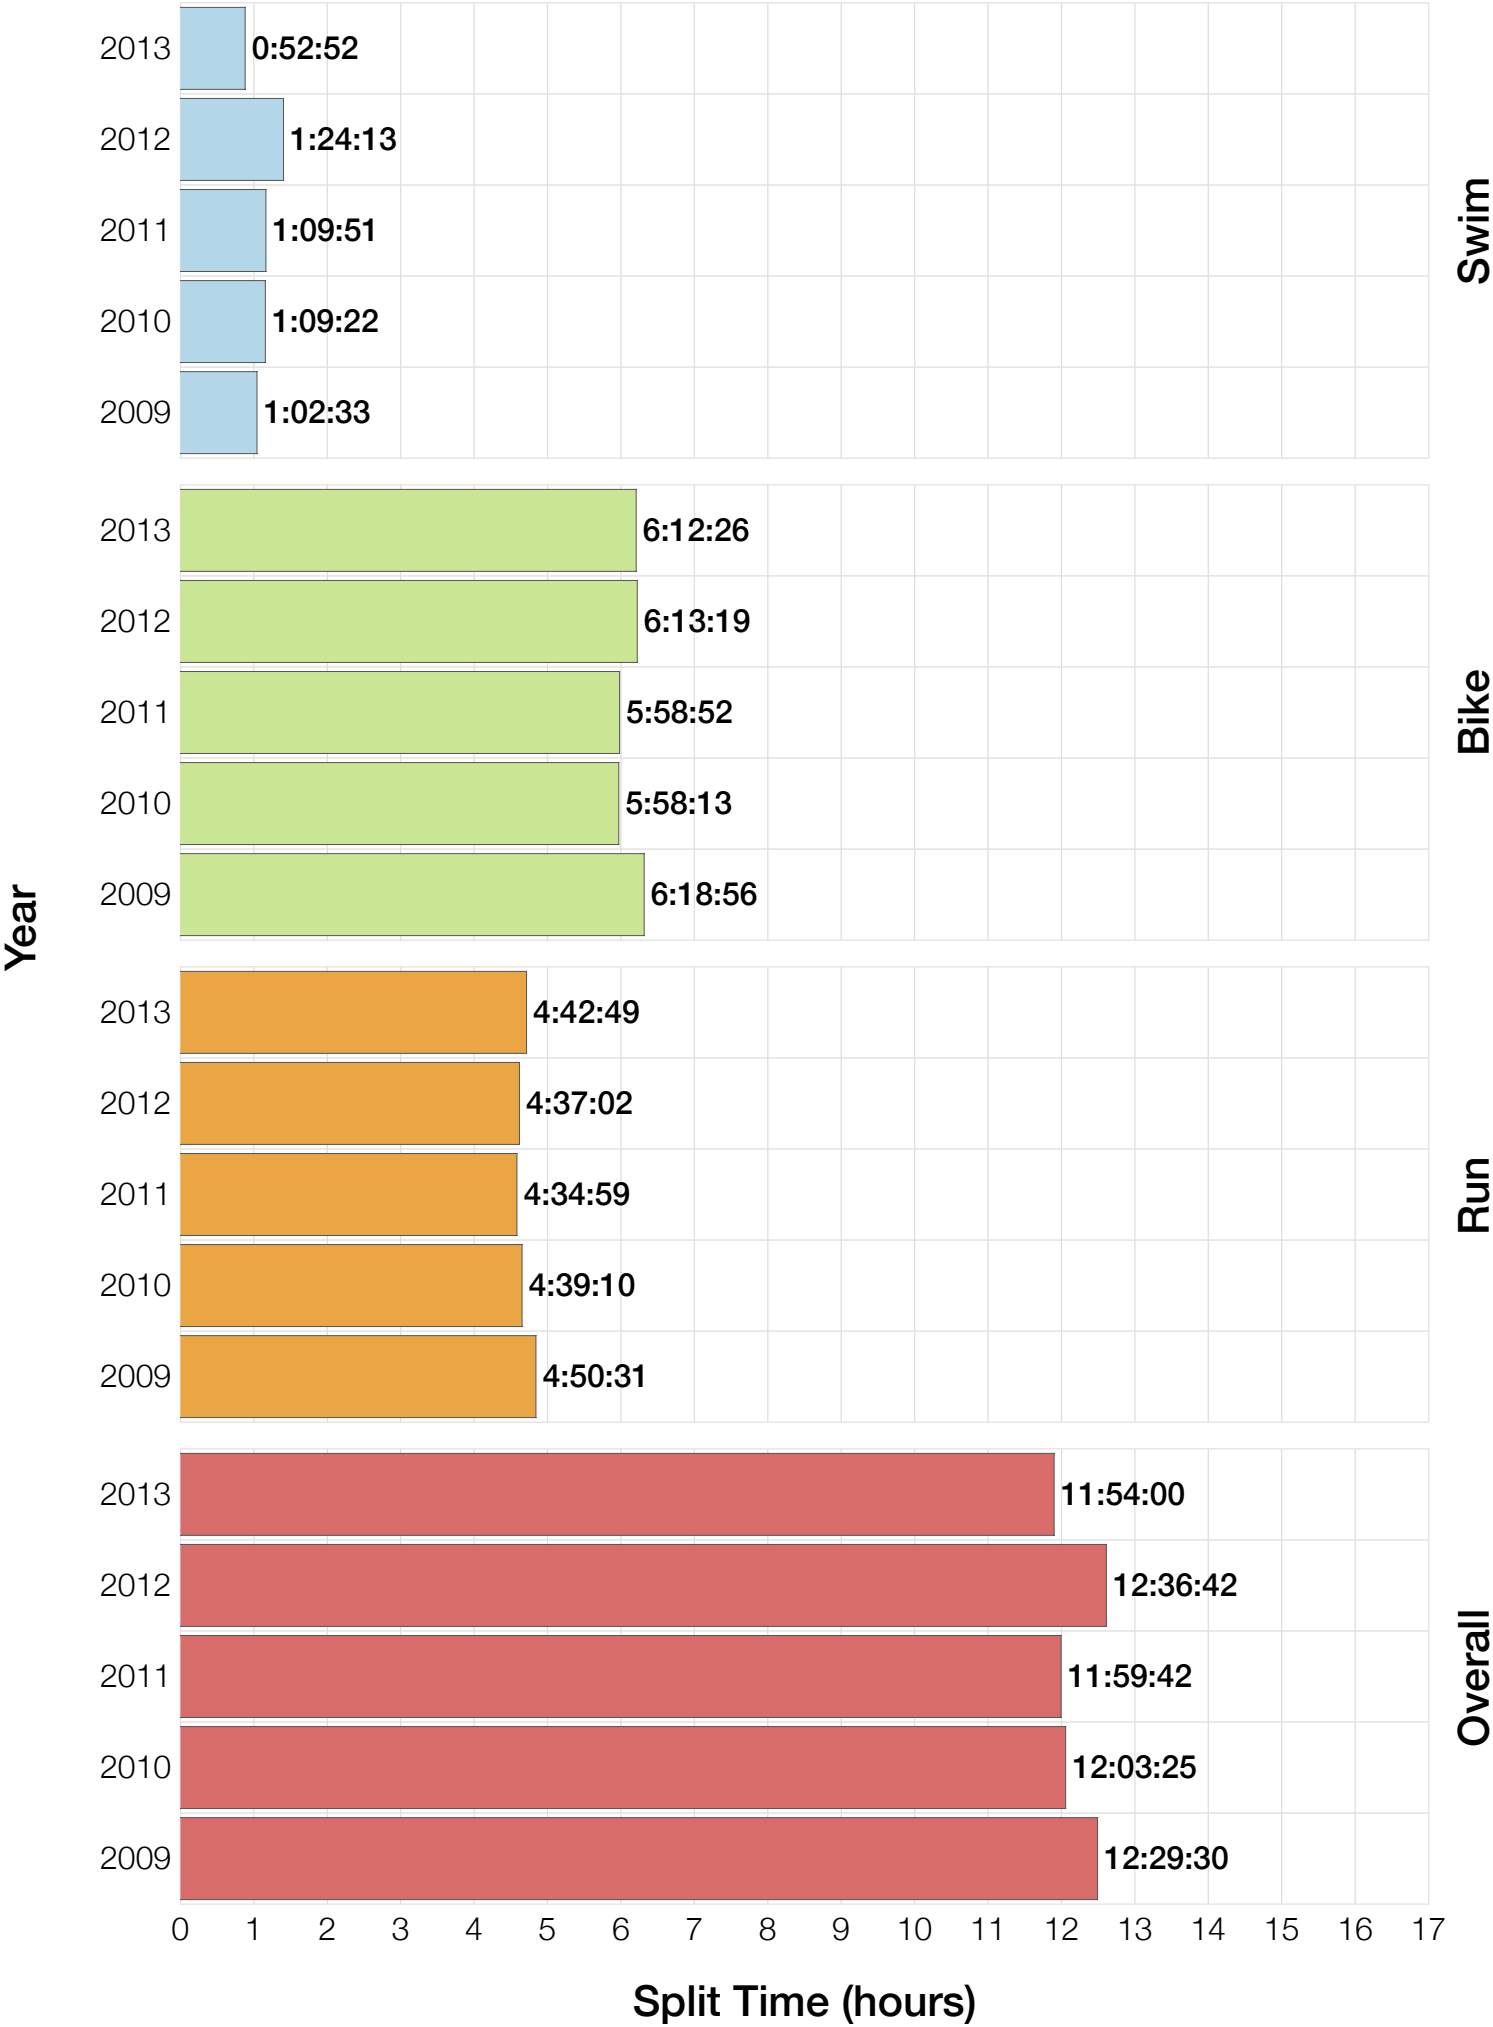

Ironman Cozumel M30-34 Stats

M30-34 Summary Statistics

Year	Finishers	M30-34 Finishers	Male Winner's Time	Female Winner's Time	M30-34 Winner's Time
2009	1319	183	8:18:40	9:06:58	9:02:34
2010	1636	216	8:12:20	9:07:08	8:12:24
2011	1753	216	8:23:52	9:14:08	8:56:38
2012	1787	259	8:15:07	9:15:38	9:01:46
2013	1851	216	7:55:23	8:52:28	8:44:08
Average	1669	218	8:13:04	9:07:16	8:47:30

M30-34 Swim

M30-34 Bike

M30-34 Run

M30-34 Overall

M30-34 Fastest Splits

M30-34 Median Splits

M30-34 Slowest Splits

M30-34 Top 30 Finishing Splits

Estimated Kona Slot Average Finishing Time Finishing Time

M30-34 Top 10 and Kona Times and Splits

Summary Statistics

Position	Swim Time	Bike Time	Run Time	Overall Time
Average Male Winner	0:48:50	4:42:16	2:52:49	8:13:04
Average Female Winner	0:49:43	4:58:01	3:13:04	9:07:16
Average 1st Age Grouper	0:54:01	5:11:05	3:07:15	8:47:30
Average 2nd Age Grouper	0:55:16	4:58:03	3:15:36	9:15:28
Average 3rd Age Grouper	0:50:03	5:05:33	3:16:59	9:18:02
Average 4th Age Grouper	0:53:59	5:03:02	3:15:48	9:23:41
Average 5th Age Grouper	0:53:29	5:06:41	3:21:27	9:28:08
Average 6th Age Grouper	0:55:40	5:01:20	3:30:12	9:33:04
Average 7th Age Grouper	0:52:01	5:03:15	3:33:05	9:34:11
Average 8th Age Grouper	0:53:04	5:34:08	3:24:49	9:36:25
Average 9th Age Grouper	0:53:49	5:05:28	3:36:23	9:41:32
Average 10th Age Grouper	0:55:35	5:08:28	3:37:05	9:45:52
Kona Qualifier Average	0:53:03	5:04:54	3:13:42	9:07:00
Top 10 Age Grouper Average	0:53:42	5:07:48	3:24:22	9:26:23