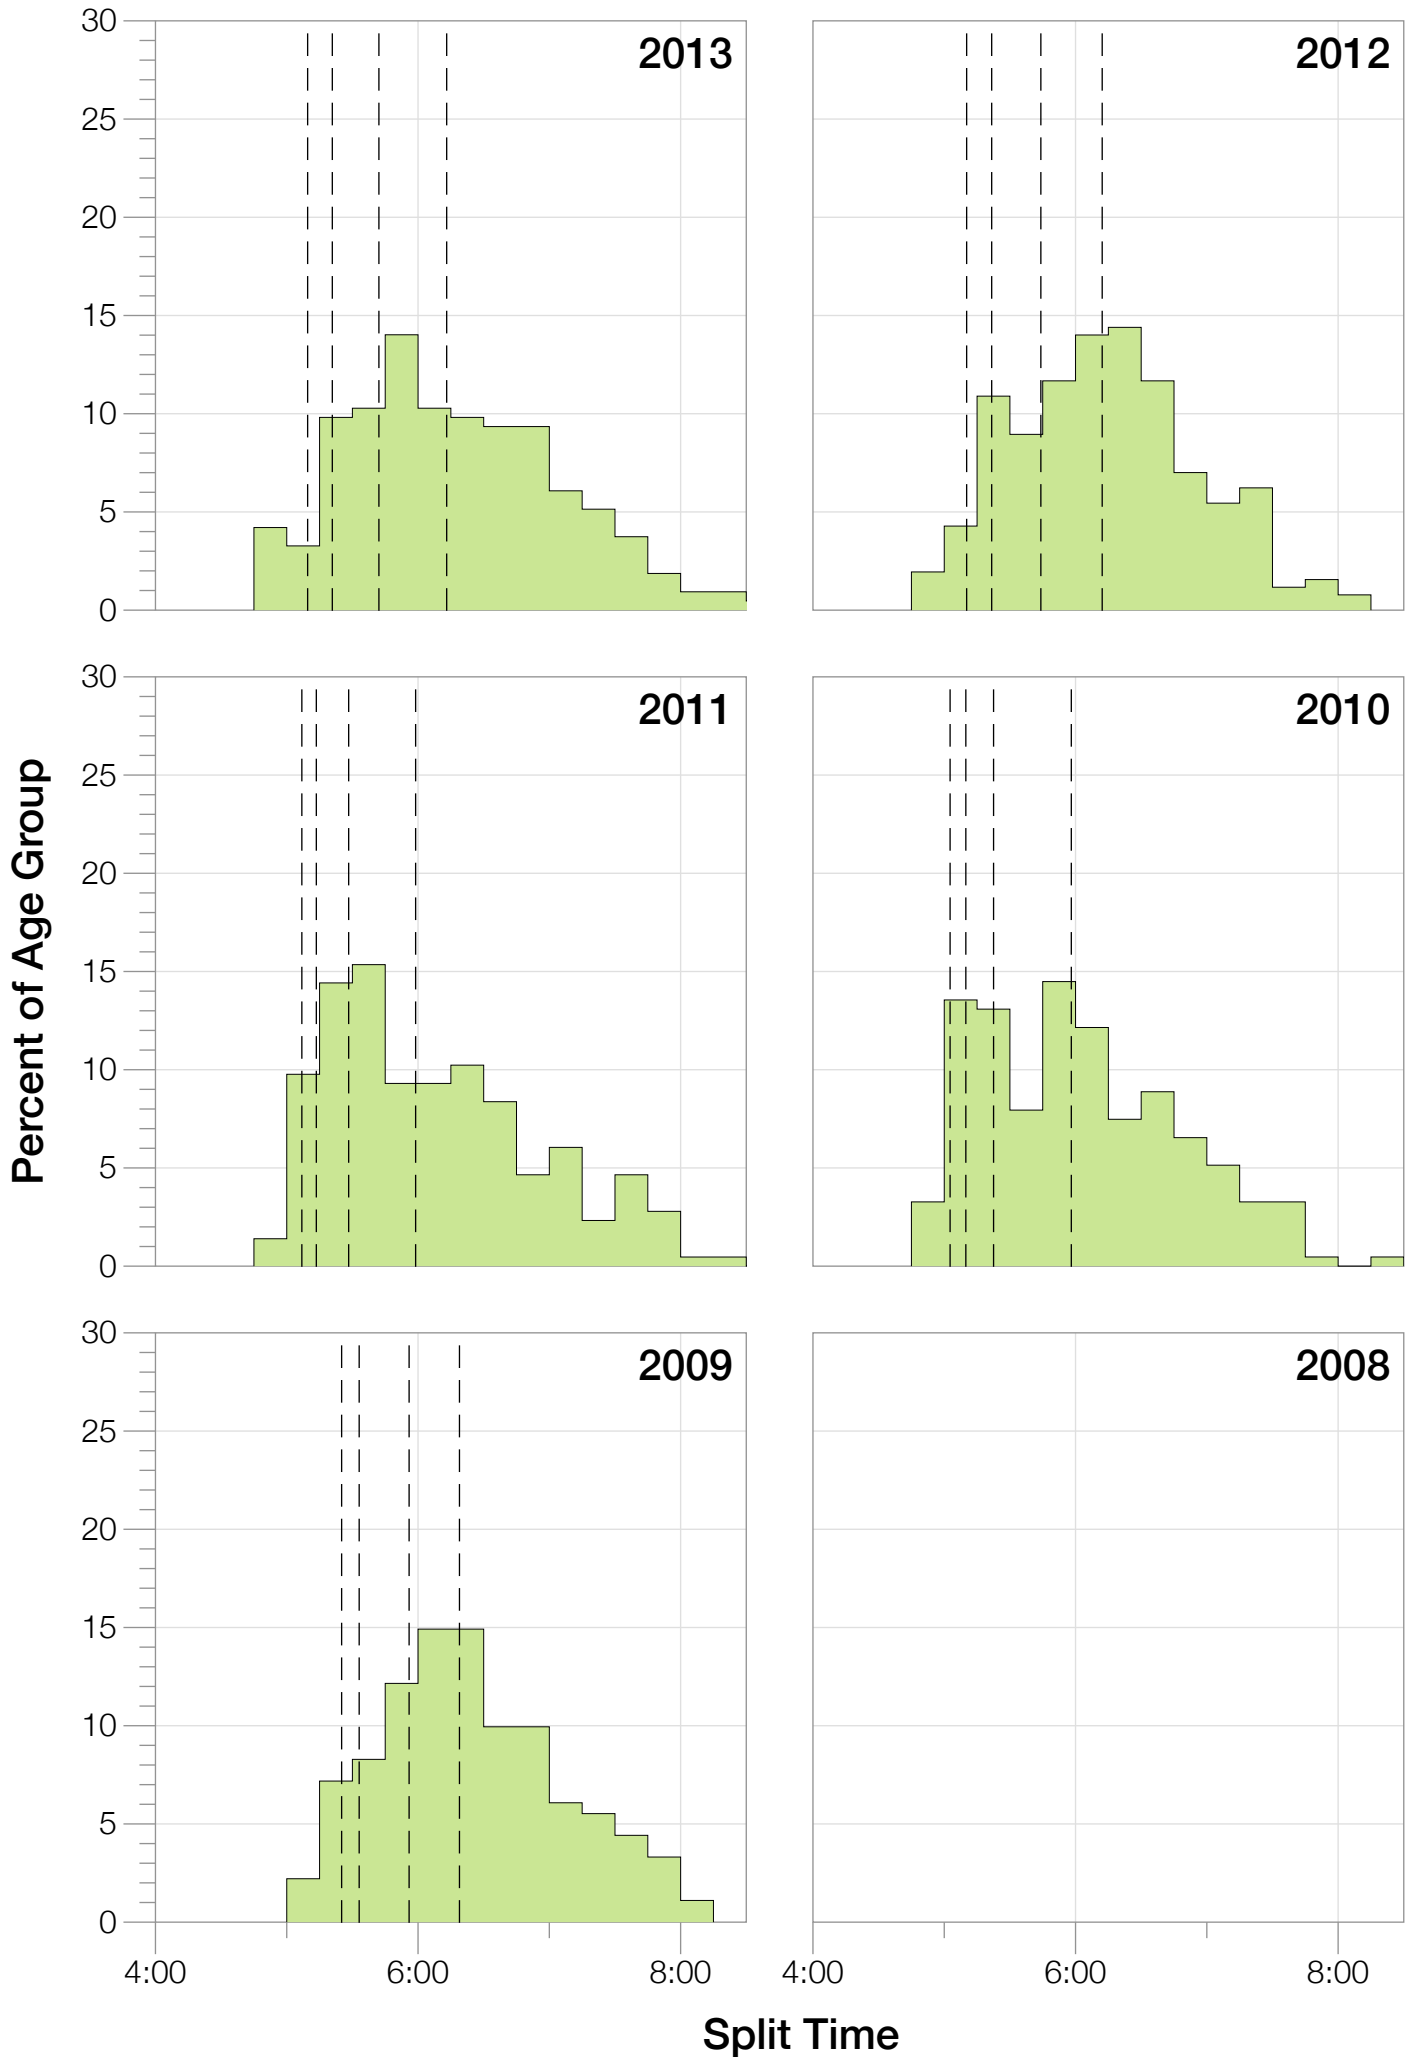

Ironman Cozumel M30-34 Stats

M30-34 Summary Statistics

Year	Finishers	M30-34 Finishers	Male Winner's Time	Female Winner's Time	M30-34 Winner's Time
2009	1319	183	8:18:40	9:06:58	9:02:34
2010	1636	216	8:12:20	9:07:08	8:12:24
2011	1753	216	8:23:52	9:14:08	8:56:38
2012	1787	259	8:15:07	9:15:38	9:01:46
2013	1851	216	7:55:23	8:52:28	8:44:08
Average	1669	218	8:13:04	9:07:16	8:47:30

M30-34 Swim

M30-34 Bike

M30-34 Run

M30-34 Overall

M30-34 Fastest Splits

M30-34 Median Splits

M30-34 Slowest Splits

M30-34 Top 30 Finishing Splits

Estimated Kona Slot Average Finishing Time Finishing Time

M30-34 Top 10 and Kona Times and Splits

Summary Statistics

Position	Swim Time	Bike Time	Run Time	Overall Time
Average Male Winner	0:48:50	4:42:16	2:52:49	8:13:04
Average Female Winner	0:49:43	4:58:01	3:13:04	9:07:16
Average 1st Age Grouper	0:54:01	5:11:05	3:07:15	8:47:30
Average 2nd Age Grouper	0:55:16	4:58:03	3:15:36	9:15:28
Average 3rd Age Grouper	0:50:03	5:05:33	3:16:59	9:18:02
Average 4th Age Grouper	0:53:59	5:03:02	3:15:48	9:23:41
Average 5th Age Grouper	0:53:29	5:06:41	3:21:27	9:28:08
Average 6th Age Grouper	0:55:40	5:01:20	3:30:12	9:33:04
Average 7th Age Grouper	0:52:01	5:03:15	3:33:05	9:34:11
Average 8th Age Grouper	0:53:04	5:34:08	3:24:49	9:36:25
Average 9th Age Grouper	0:53:49	5:05:28	3:36:23	9:41:32
Average 10th Age Grouper	0:55:35	5:08:28	3:37:05	9:45:52
Kona Qualifier Average	0:53:03	5:04:54	3:13:42	9:07:00
Top 10 Age Grouper Average	0:53:42	5:07:48	3:24:22	9:26:23