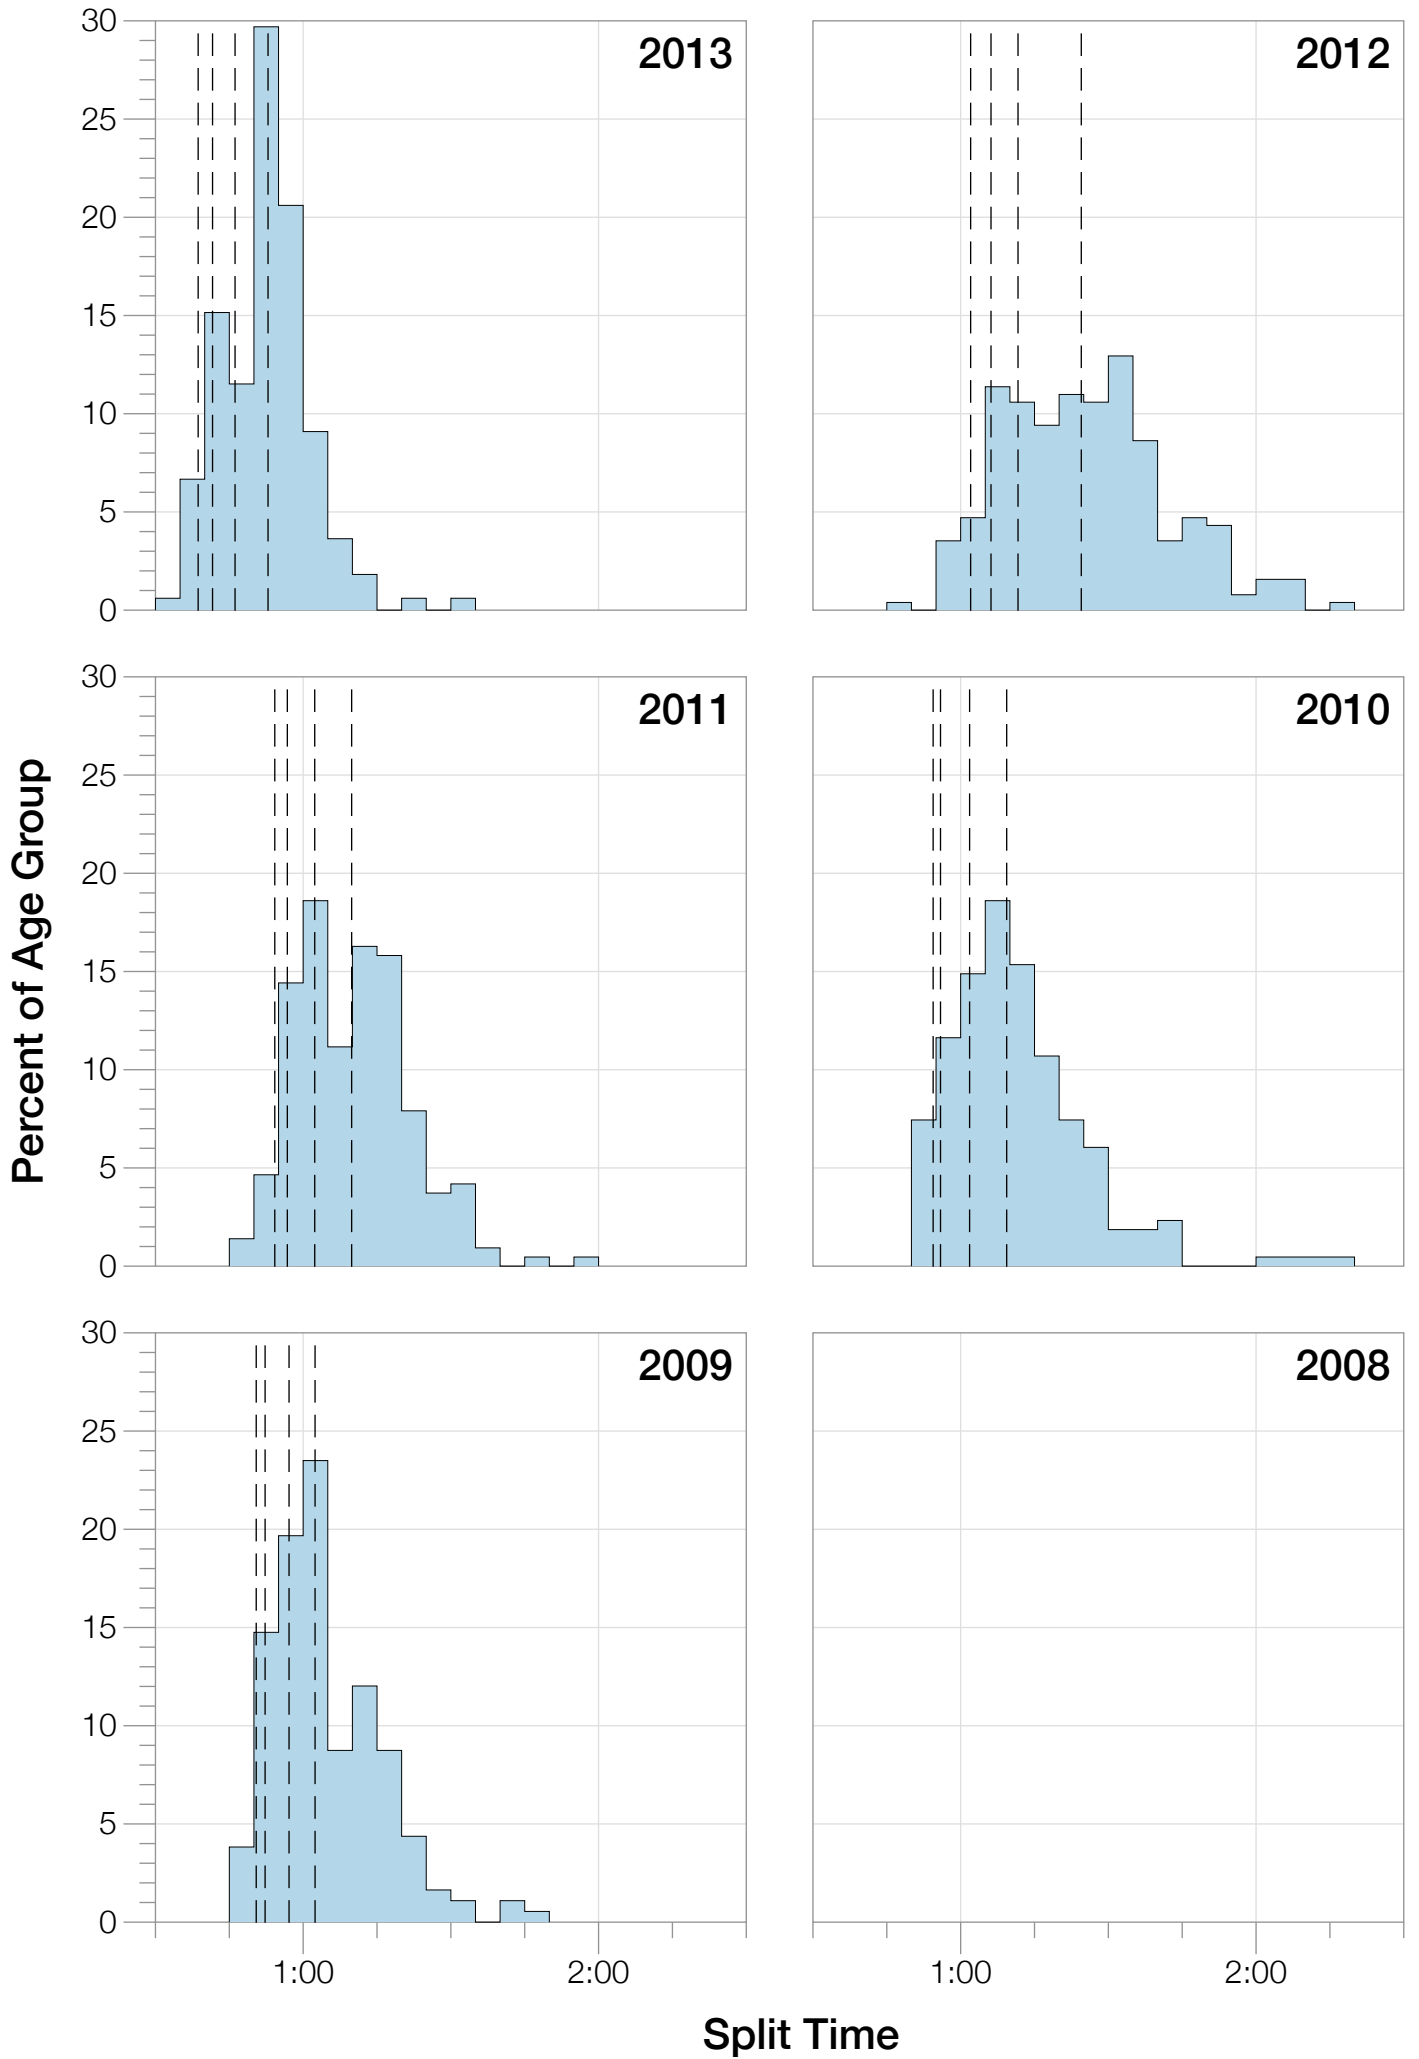

Ironman Cozumel M30-34 Stats

M30-34 Summary Statistics

Year	Finishers	M30-34 Finishers	Male Winner's Time	Female Winner's Time	M30-34 Winner's Time
2009	1319	183	8:18:40	9:06:58	9:02:34
2010	1636	216	8:12:20	9:07:08	8:12:24
2011	1753	216	8:23:52	9:14:08	8:56:38
2012	1787	259	8:15:07	9:15:38	9:01:46
2013	1851	216	7:55:23	8:52:28	8:44:08
Average	1669	218	8:13:04	9:07:16	8:47:30

M30-34 Swim

M30-34 Bike

M30-34 Run

M30-34 Overall

M30-34 Fastest Splits

M30-34 Median Splits

M30-34 Slowest Splits

M30-34 Top 30 Finishing Splits

Estimated Kona Slot Average Finishing Time Finishing Time

M30-34 Top 10 and Kona Times and Splits

Summary Statistics

Position	Swim Time	Bike Time	Run Time	Overall Time
Average Male Winner	0:48:50	4:42:16	2:52:49	8:13:04
Average Female Winner	0:49:43	4:58:01	3:13:04	9:07:16
Average 1st Age Grouper	0:54:01	5:11:05	3:07:15	8:47:30
Average 2nd Age Grouper	0:55:16	4:58:03	3:15:36	9:15:28
Average 3rd Age Grouper	0:50:03	5:05:33	3:16:59	9:18:02
Average 4th Age Grouper	0:53:59	5:03:02	3:15:48	9:23:41
Average 5th Age Grouper	0:53:29	5:06:41	3:21:27	9:28:08
Average 6th Age Grouper	0:55:40	5:01:20	3:30:12	9:33:04
Average 7th Age Grouper	0:52:01	5:03:15	3:33:05	9:34:11
Average 8th Age Grouper	0:53:04	5:34:08	3:24:49	9:36:25
Average 9th Age Grouper	0:53:49	5:05:28	3:36:23	9:41:32
Average 10th Age Grouper	0:55:35	5:08:28	3:37:05	9:45:52
Kona Qualifier Average	0:53:03	5:04:54	3:13:42	9:07:00
Top 10 Age Grouper Average	0:53:42	5:07:48	3:24:22	9:26:23