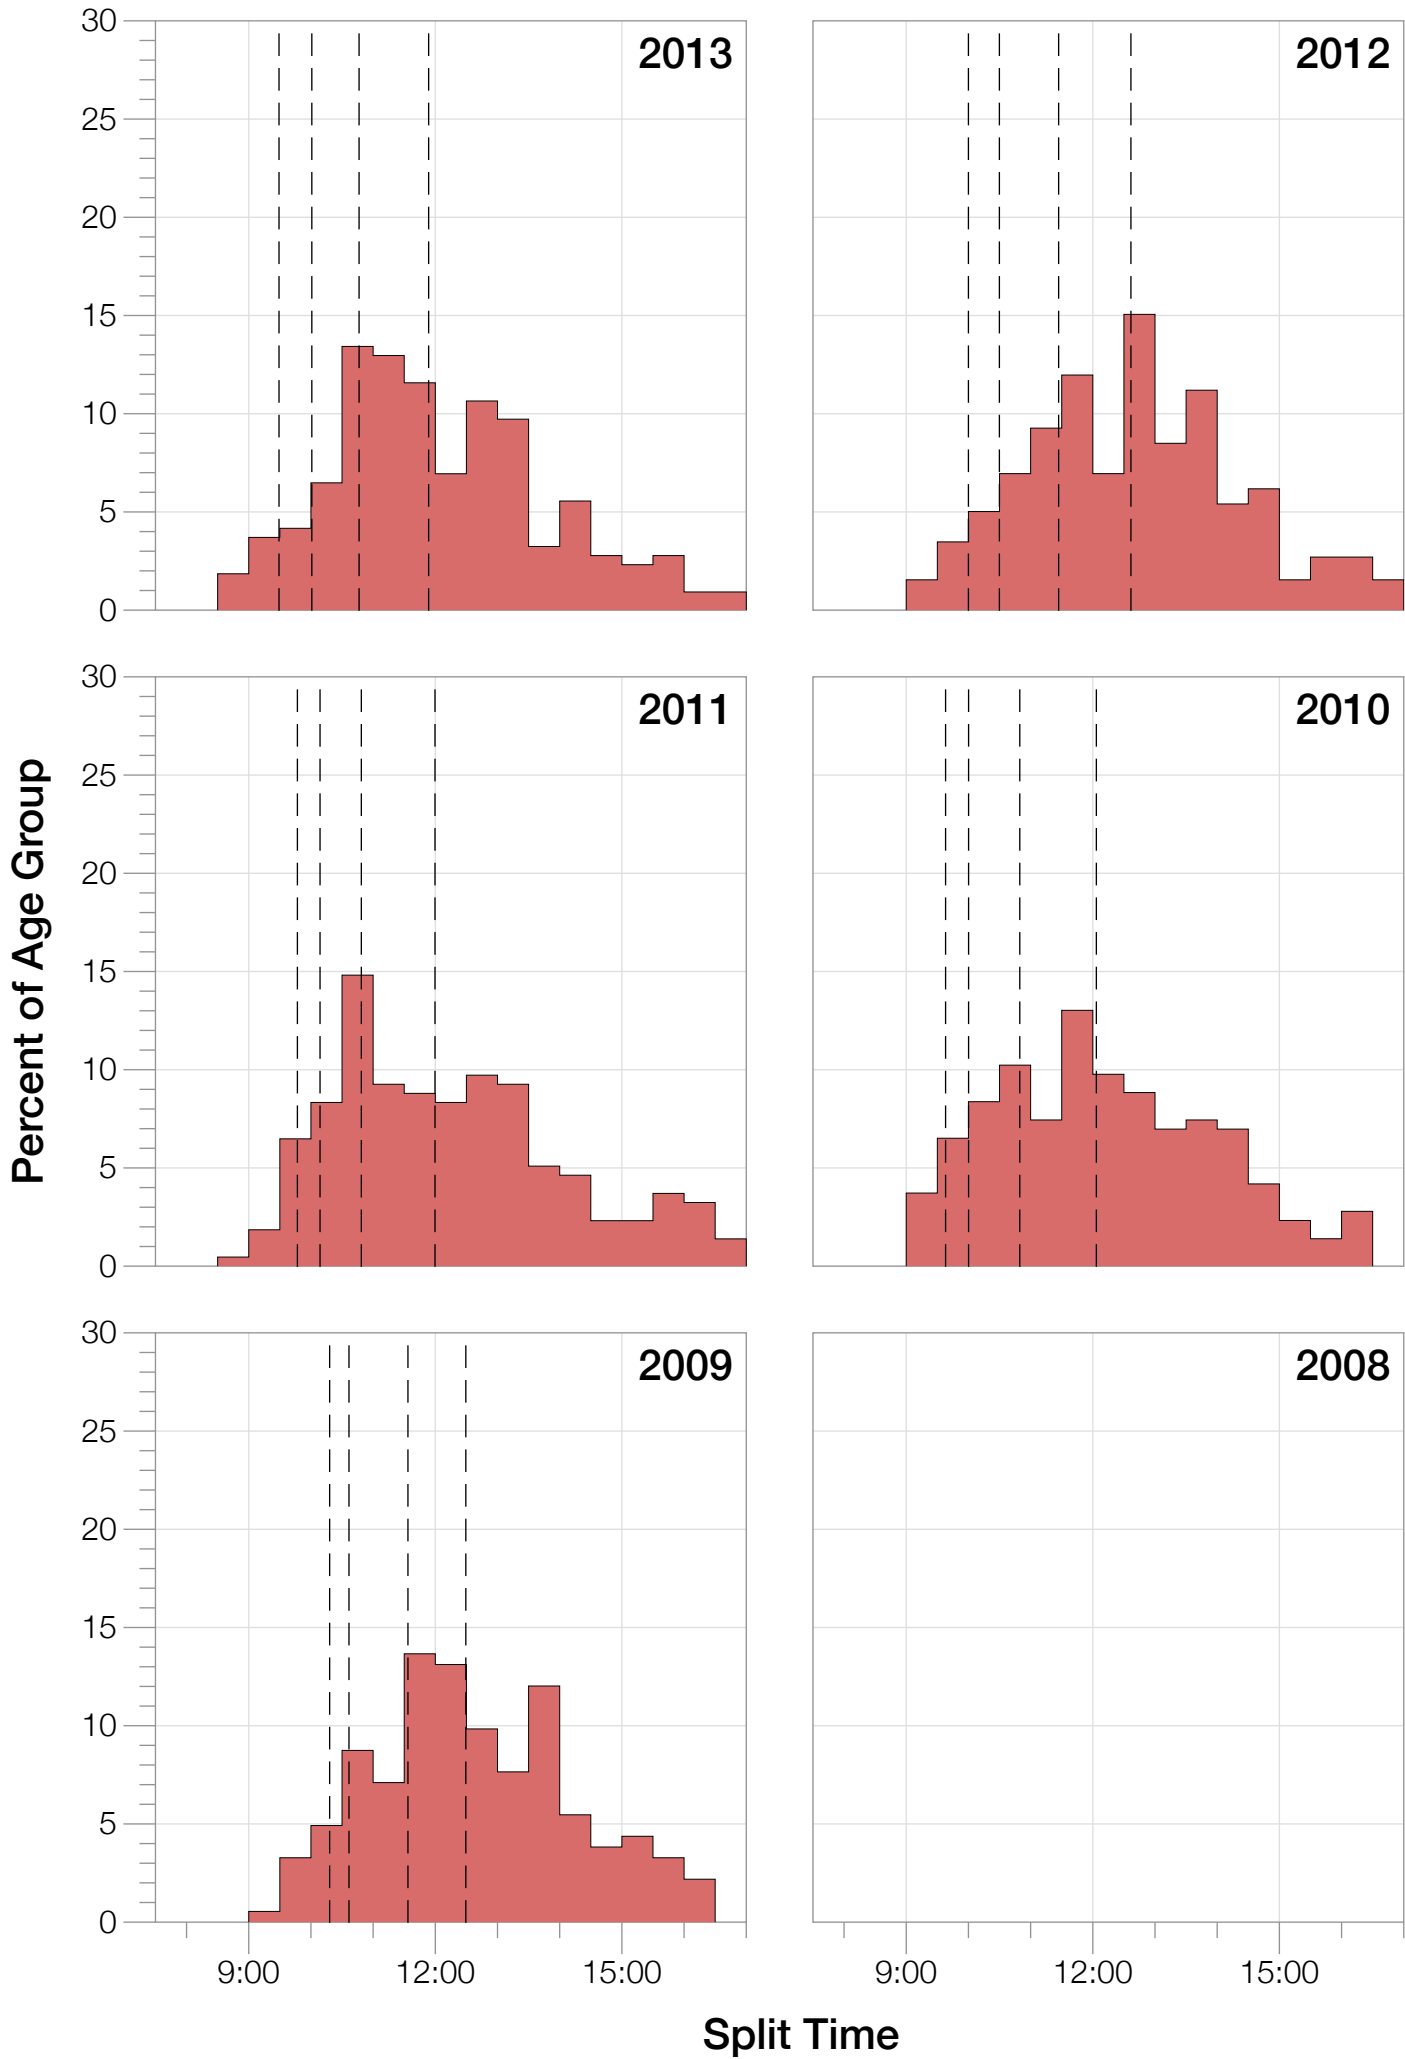

Ironman Cozumel M30-34 Stats

M30-34 Summary Statistics

Year	Finishers	M30-34 Finishers	Male Winner's Time	Female Winner's Time	M30-34 Winner's Time
2009	1319	183	8:18:40	9:06:58	9:02:34
2010	1636	216	8:12:20	9:07:08	8:12:24
2011	1753	216	8:23:52	9:14:08	8:56:38
2012	1787	259	8:15:07	9:15:38	9:01:46
2013	1851	216	7:55:23	8:52:28	8:44:08
Average	1669	218	8:13:04	9:07:16	8:47:30

M30-34 Swim

M30-34 Bike

M30-34 Run

M30-34 Overall

M30-34 Fastest Splits

M30-34 Median Splits

M30-34 Slowest Splits

M30-34 Top 30 Finishing Splits

Estimated Kona Slot Average Finishing Time Finishing Time

M30-34 Top 10 and Kona Times and Splits

Summary Statistics

Position	Swim Time	Bike Time	Run Time	Overall Time
Average Male Winner	0:48:50	4:42:16	2:52:49	8:13:04
Average Female Winner	0:49:43	4:58:01	3:13:04	9:07:16
Average 1st Age Grouper	0:54:01	5:11:05	3:07:15	8:47:30
Average 2nd Age Grouper	0:55:16	4:58:03	3:15:36	9:15:28
Average 3rd Age Grouper	0:50:03	5:05:33	3:16:59	9:18:02
Average 4th Age Grouper	0:53:59	5:03:02	3:15:48	9:23:41
Average 5th Age Grouper	0:53:29	5:06:41	3:21:27	9:28:08
Average 6th Age Grouper	0:55:40	5:01:20	3:30:12	9:33:04
Average 7th Age Grouper	0:52:01	5:03:15	3:33:05	9:34:11
Average 8th Age Grouper	0:53:04	5:34:08	3:24:49	9:36:25
Average 9th Age Grouper	0:53:49	5:05:28	3:36:23	9:41:32
Average 10th Age Grouper	0:55:35	5:08:28	3:37:05	9:45:52
Kona Qualifier Average	0:53:03	5:04:54	3:13:42	9:07:00
Top 10 Age Grouper Average	0:53:42	5:07:48	3:24:22	9:26:23