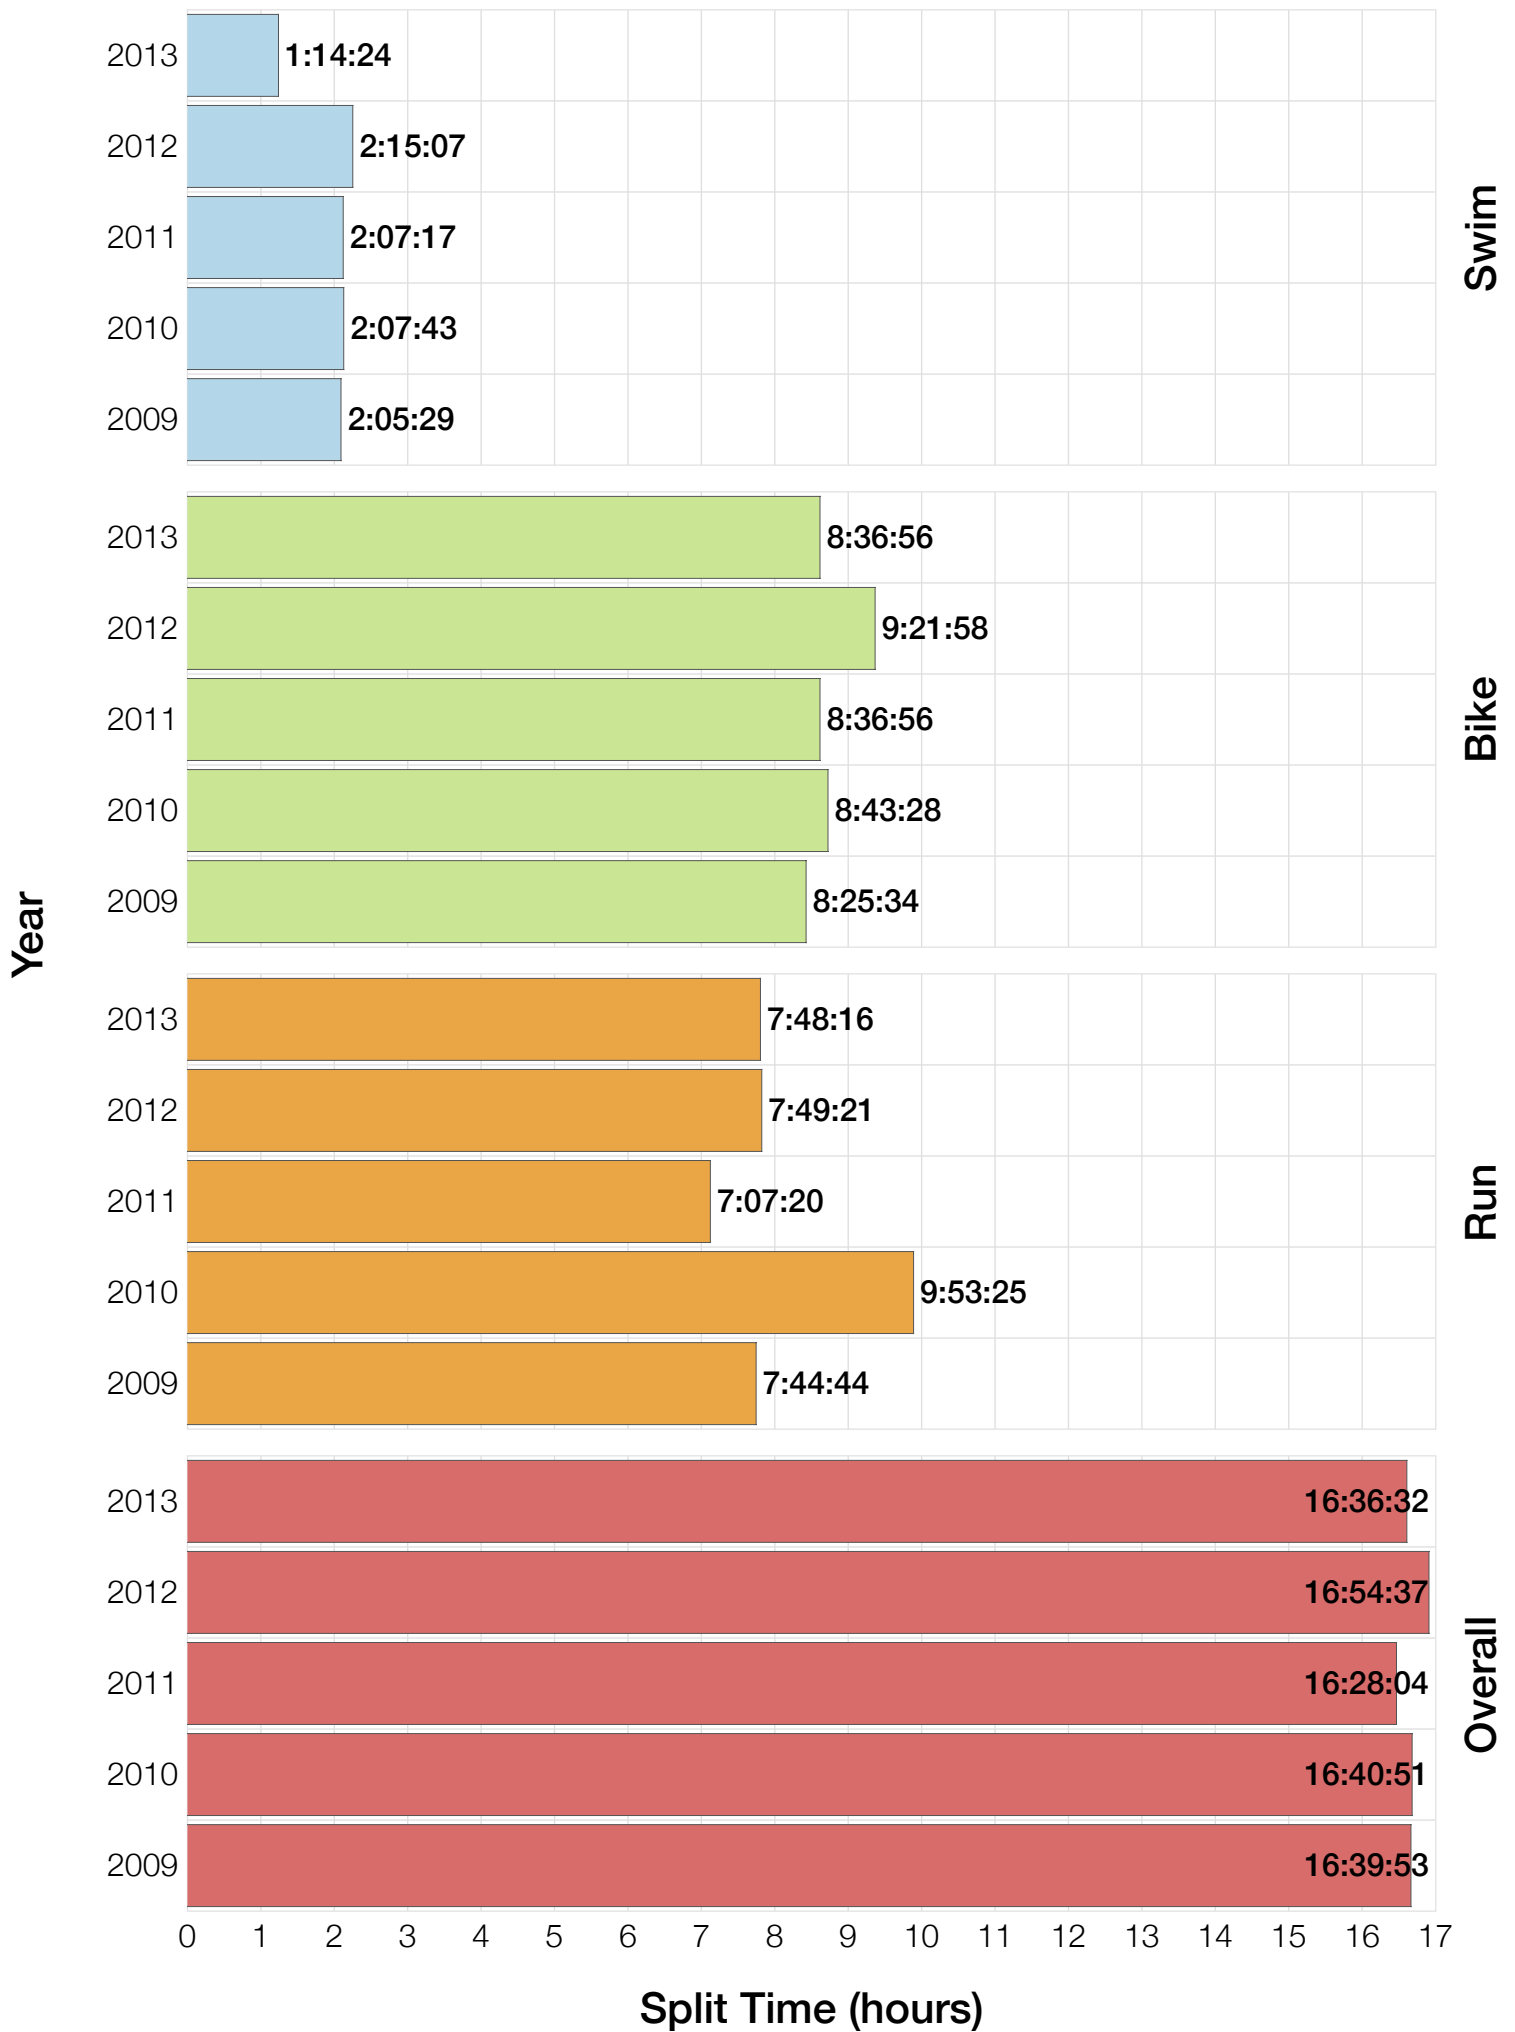

Ironman Cozumel M35-39 Stats

M35-39 Summary Statistics

Year	Finishers	M35-39 Finishers	Male Winner's Time	Female Winner's Time	M35-39 Winner's Time
2009	1319	278	8:18:40	9:06:58	9:03:05
2010	1636	304	8:12:20	9:07:08	9:10:47
2011	1753	299	8:23:52	9:14:08	9:05:01
2012	1787	291	8:15:07	9:15:38	8:59:01
2013	1851	316	7:55:23	8:52:28	8:39:34
Average	1669	298	8:13:04	9:07:16	8:59:29

M35-39 Swim

M35-39 Bike

M35-39 Run

M35-39 Overall

M35-39 Fastest Splits

M35-39 Median Splits

M35-39 Slowest Splits

M35-39 Top 30 Finishing Splits

Estimated Kona Slot Average Finishing Time Finishing Time

M35-39 Top 10 and Kona Times and Splits

Summary Statistics

Position	Swim Time	Bike Time	Run Time	Overall Time
Average Male Winner	0:48:50	4:42:16	2:52:49	8:13:04
Average Female Winner	0:49:43	4:58:01	3:13:04	9:07:16
Average 1st Age Grouper	0:50:43	5:10:17	3:05:58	8:59:29
Average 2nd Age Grouper	0:53:39	4:56:30	3:13:55	9:09:13
Average 3rd Age Grouper	0:56:58	4:59:05	3:17:12	9:15:32
Average 4th Age Grouper	0:50:51	4:53:42	3:26:31	9:19:32
Average 5th Age Grouper	0:58:43	5:01:43	3:19:21	9:22:28
Average 6th Age Grouper	0:52:19	5:02:31	3:27:11	9:27:49
Average 7th Age Grouper	0:55:53	5:15:03	3:23:15	9:30:37
Average 8th Age Grouper	0:54:49	5:08:53	3:23:40	9:33:36
Average 9th Age Grouper	0:57:09	5:08:22	3:25:20	9:36:34
Average 10th Age Grouper	0:57:49	5:06:03	3:28:22	9:37:57
Kona Qualifier Average	0:52:50	5:00:13	3:15:54	9:10:57
Top 10 Age Grouper Average	0:54:46	5:04:26	3:21:04	9:23:17