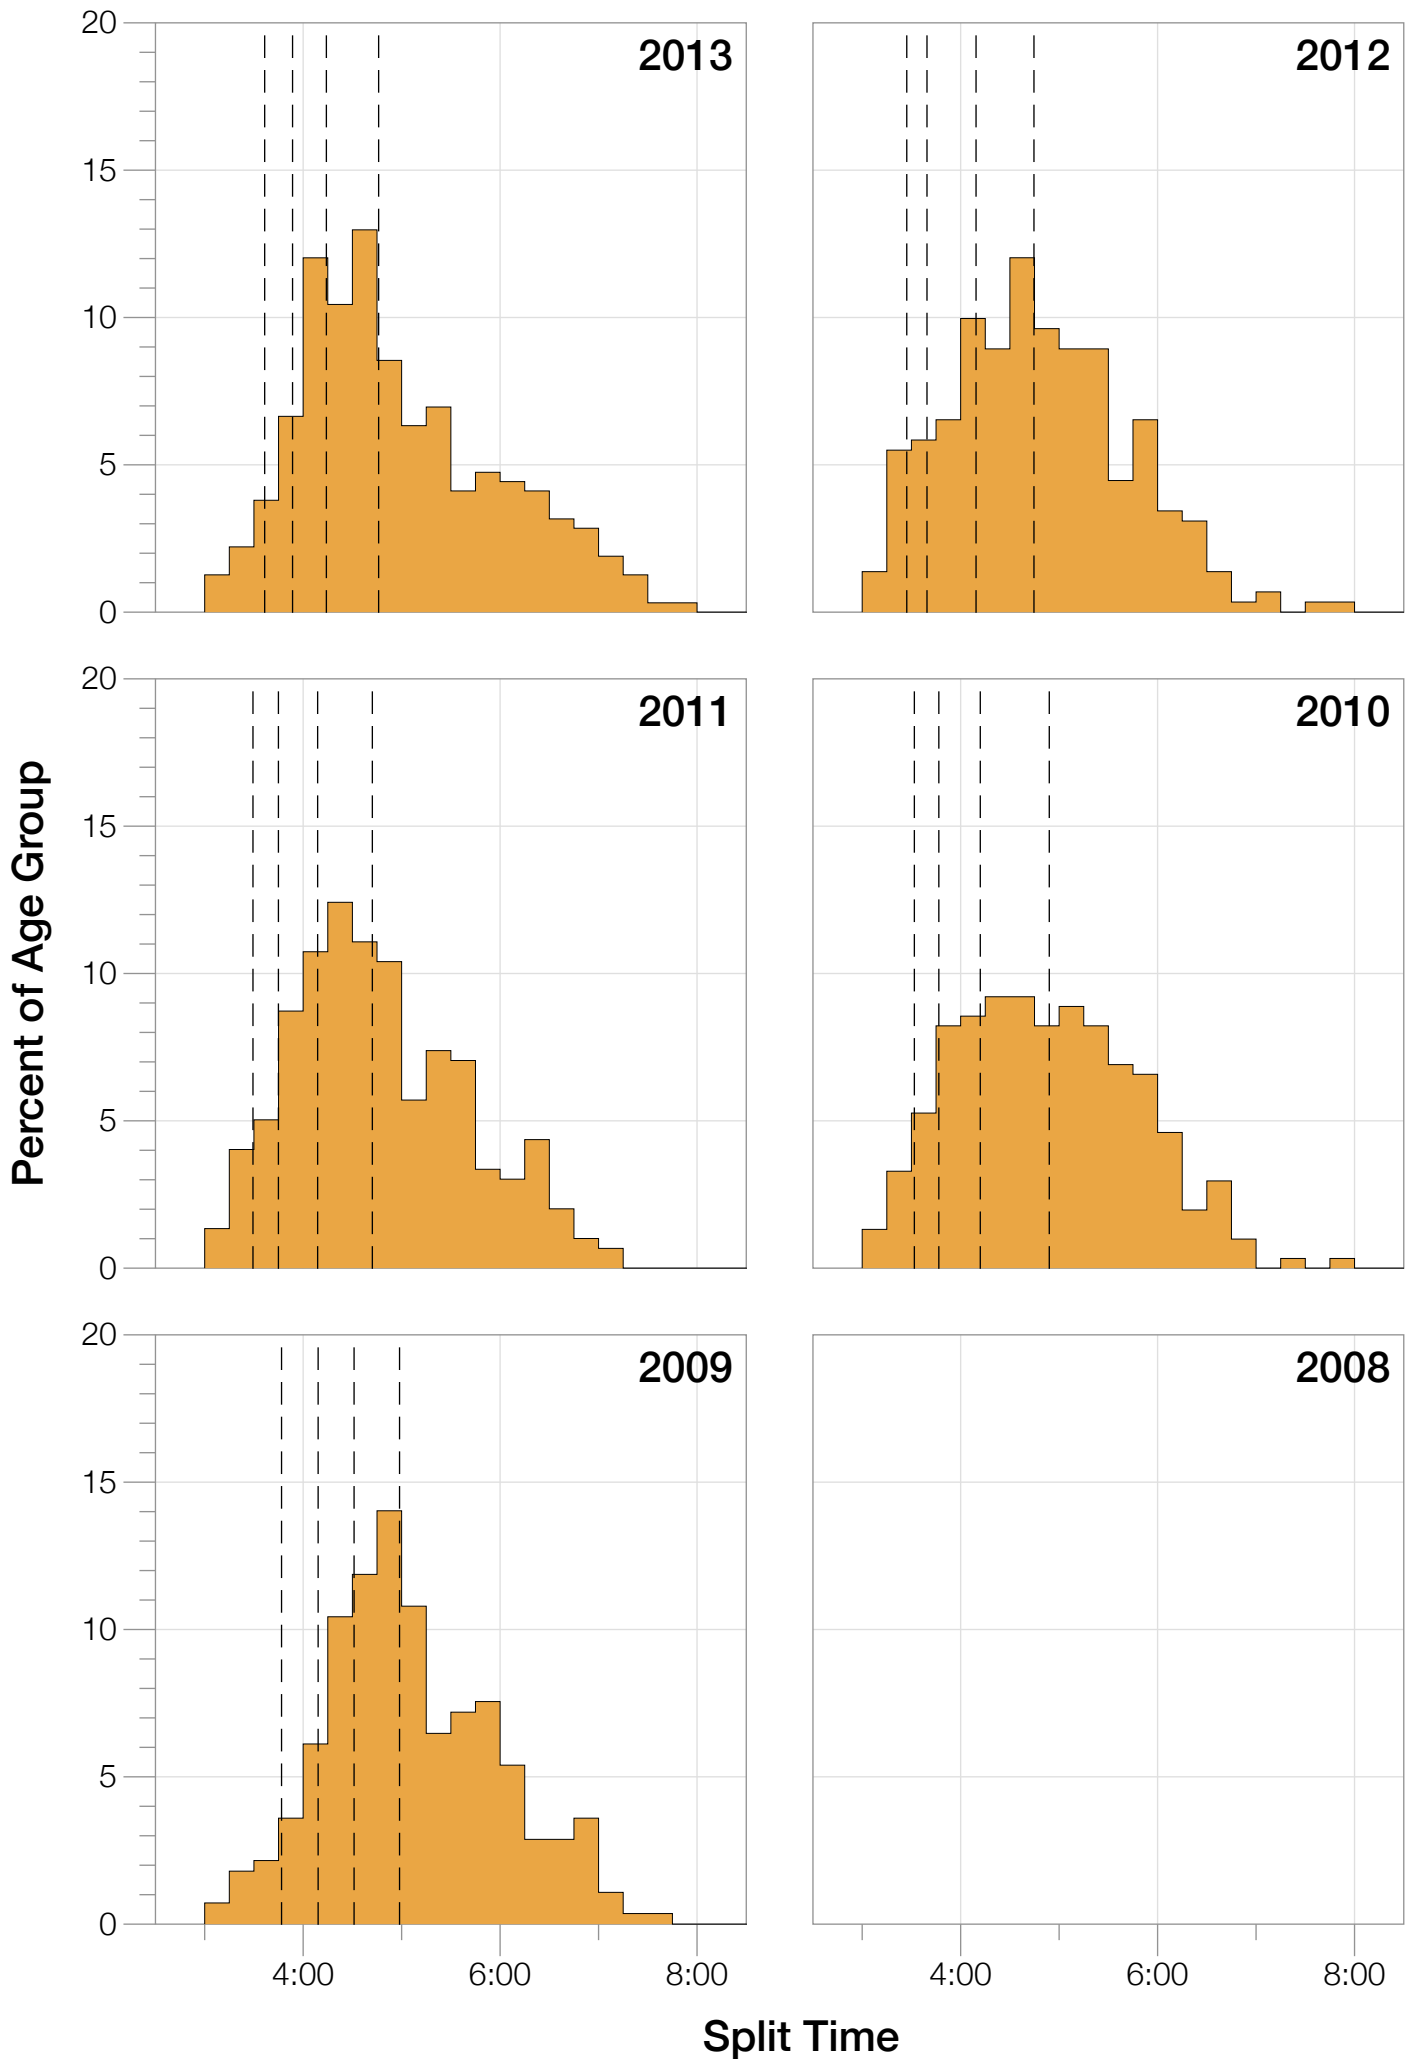

Ironman Cozumel M35-39 Stats

M35-39 Summary Statistics

Year	Finishers	M35-39 Finishers	Male Winner's Time	Female Winner's Time	M35-39 Winner's Time
2009	1319	278	8:18:40	9:06:58	9:03:05
2010	1636	304	8:12:20	9:07:08	9:10:47
2011	1753	299	8:23:52	9:14:08	9:05:01
2012	1787	291	8:15:07	9:15:38	8:59:01
2013	1851	316	7:55:23	8:52:28	8:39:34
Average	1669	298	8:13:04	9:07:16	8:59:29

M35-39 Swim

M35-39 Bike

M35-39 Run

M35-39 Overall

M35-39 Fastest Splits

M35-39 Median Splits

M35-39 Slowest Splits

M35-39 Top 30 Finishing Splits

Estimated Kona Slot Average Finishing Time Finishing Time

M35-39 Top 10 and Kona Times and Splits

Summary Statistics

Position	Swim Time	Bike Time	Run Time	Overall Time
Average Male Winner	0:48:50	4:42:16	2:52:49	8:13:04
Average Female Winner	0:49:43	4:58:01	3:13:04	9:07:16
Average 1st Age Grouper	0:50:43	5:10:17	3:05:58	8:59:29
Average 2nd Age Grouper	0:53:39	4:56:30	3:13:55	9:09:13
Average 3rd Age Grouper	0:56:58	4:59:05	3:17:12	9:15:32
Average 4th Age Grouper	0:50:51	4:53:42	3:26:31	9:19:32
Average 5th Age Grouper	0:58:43	5:01:43	3:19:21	9:22:28
Average 6th Age Grouper	0:52:19	5:02:31	3:27:11	9:27:49
Average 7th Age Grouper	0:55:53	5:15:03	3:23:15	9:30:37
Average 8th Age Grouper	0:54:49	5:08:53	3:23:40	9:33:36
Average 9th Age Grouper	0:57:09	5:08:22	3:25:20	9:36:34
Average 10th Age Grouper	0:57:49	5:06:03	3:28:22	9:37:57
Kona Qualifier Average	0:52:50	5:00:13	3:15:54	9:10:57
Top 10 Age Grouper Average	0:54:46	5:04:26	3:21:04	9:23:17