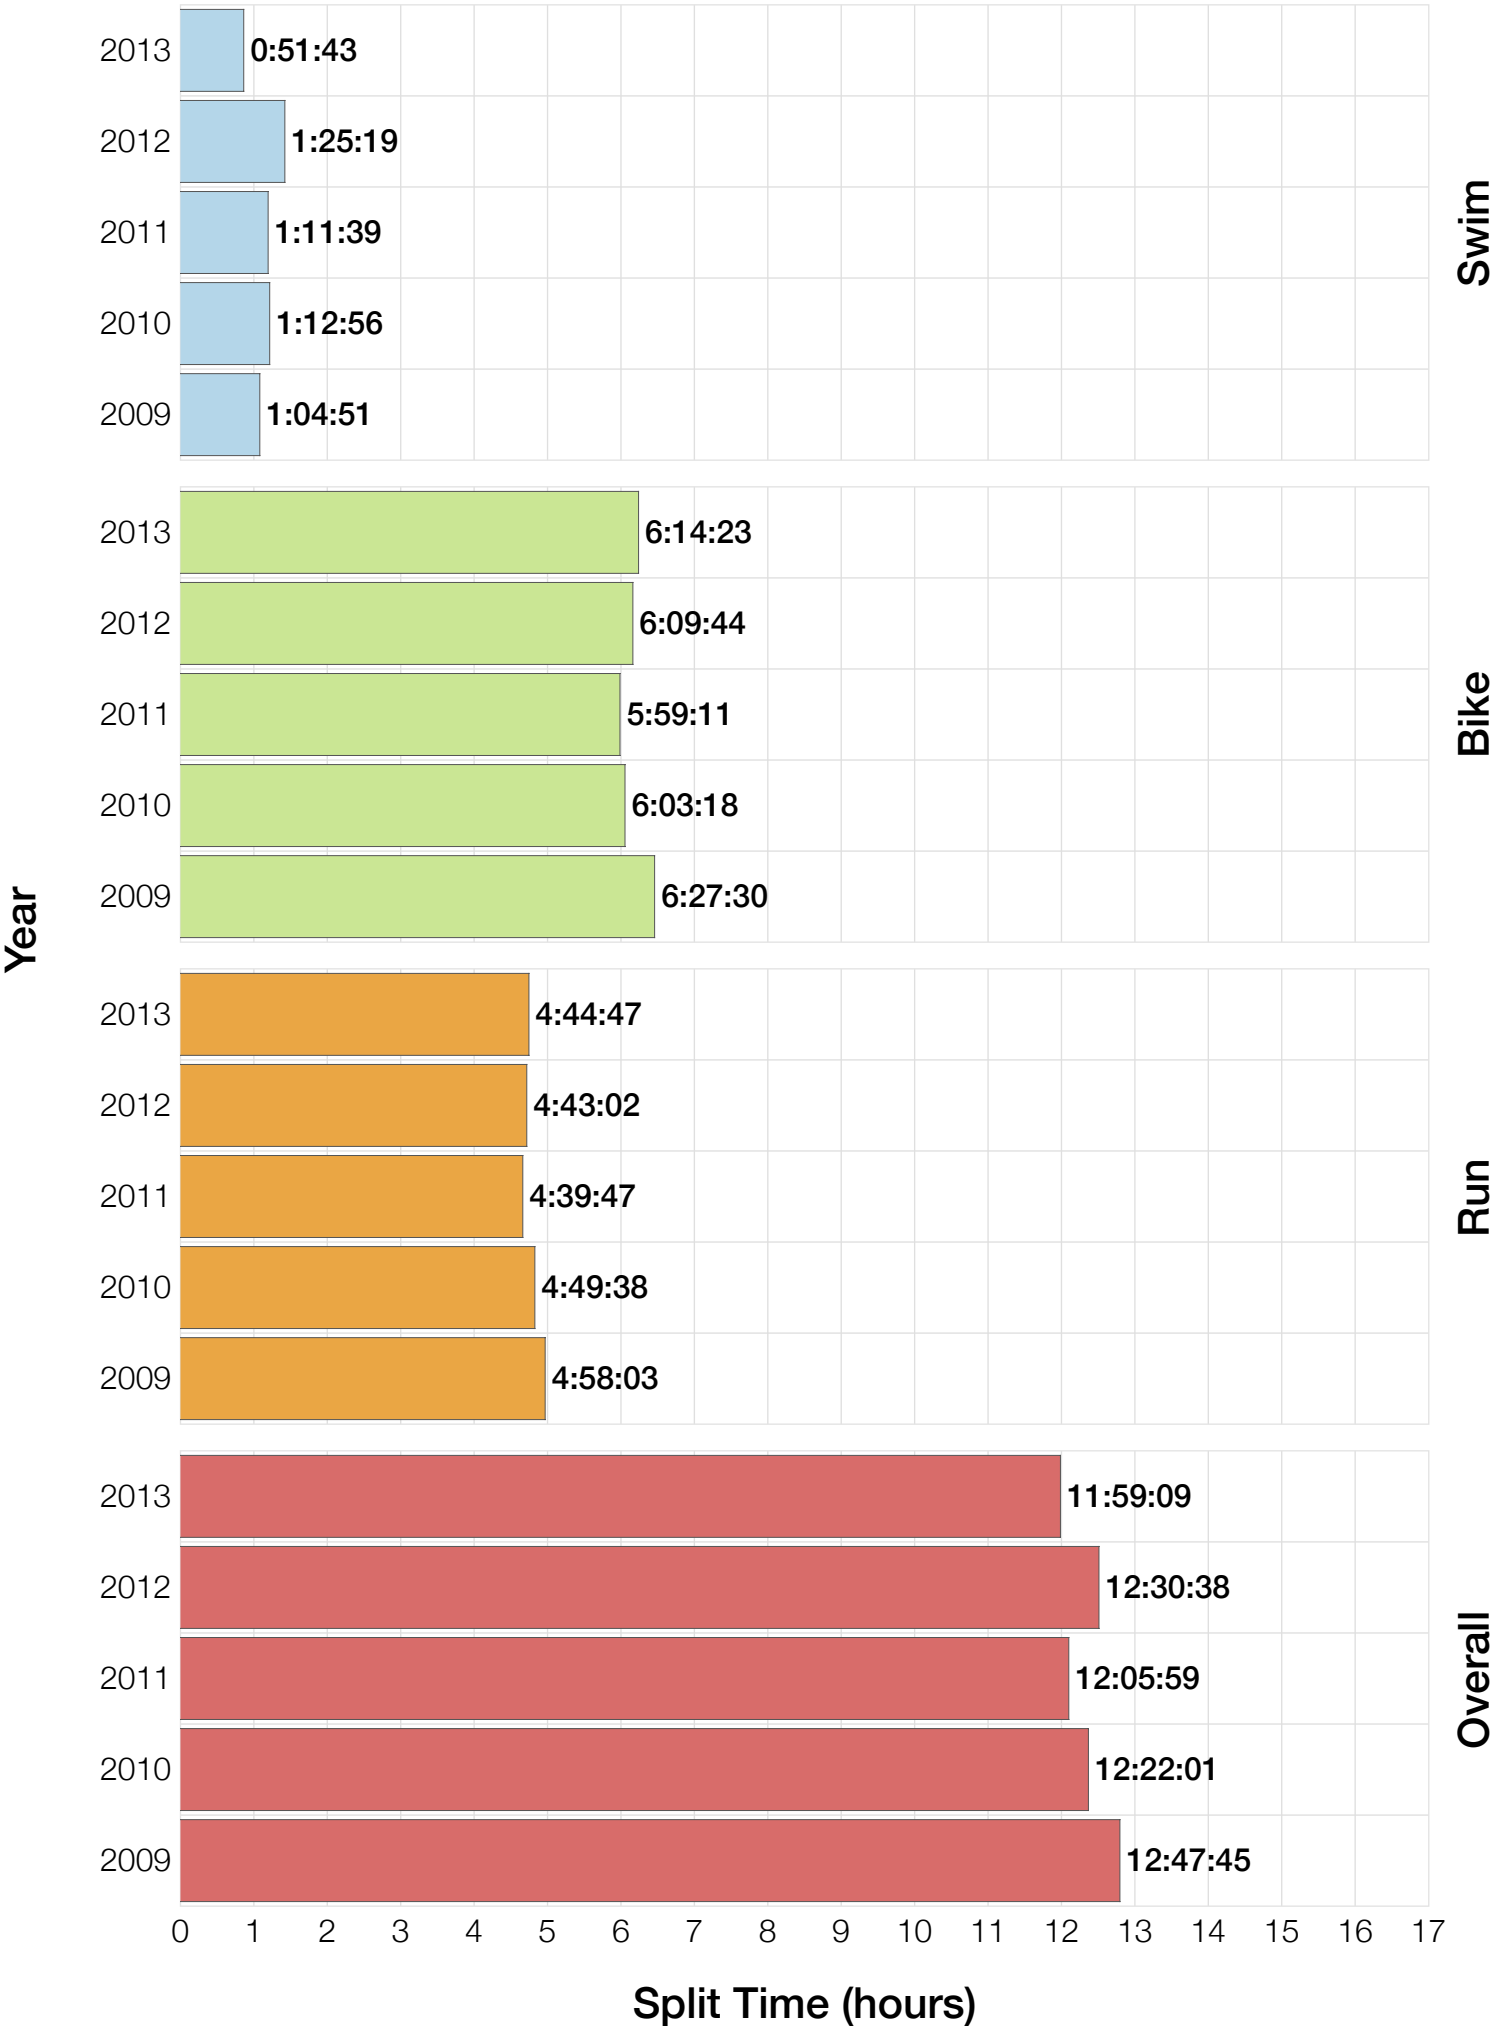

Ironman Cozumel M35-39 Stats

M35-39 Summary Statistics

Year	Finishers	M35-39 Finishers	Male Winner's Time	Female Winner's Time	M35-39 Winner's Time
2009	1319	278	8:18:40	9:06:58	9:03:05
2010	1636	304	8:12:20	9:07:08	9:10:47
2011	1753	299	8:23:52	9:14:08	9:05:01
2012	1787	291	8:15:07	9:15:38	8:59:01
2013	1851	316	7:55:23	8:52:28	8:39:34
Average	1669	298	8:13:04	9:07:16	8:59:29

M35-39 Swim

M35-39 Bike

M35-39 Run

M35-39 Overall

M35-39 Fastest Splits

M35-39 Median Splits

M35-39 Slowest Splits

M35-39 Top 30 Finishing Splits

Estimated Kona Slot Average Finishing Time Finishing Time

M35-39 Top 10 and Kona Times and Splits

Summary Statistics

Position	Swim Time	Bike Time	Run Time	Overall Time
Average Male Winner	0:48:50	4:42:16	2:52:49	8:13:04
Average Female Winner	0:49:43	4:58:01	3:13:04	9:07:16
Average 1st Age Grouper	0:50:43	5:10:17	3:05:58	8:59:29
Average 2nd Age Grouper	0:53:39	4:56:30	3:13:55	9:09:13
Average 3rd Age Grouper	0:56:58	4:59:05	3:17:12	9:15:32
Average 4th Age Grouper	0:50:51	4:53:42	3:26:31	9:19:32
Average 5th Age Grouper	0:58:43	5:01:43	3:19:21	9:22:28
Average 6th Age Grouper	0:52:19	5:02:31	3:27:11	9:27:49
Average 7th Age Grouper	0:55:53	5:15:03	3:23:15	9:30:37
Average 8th Age Grouper	0:54:49	5:08:53	3:23:40	9:33:36
Average 9th Age Grouper	0:57:09	5:08:22	3:25:20	9:36:34
Average 10th Age Grouper	0:57:49	5:06:03	3:28:22	9:37:57
Kona Qualifier Average	0:52:50	5:00:13	3:15:54	9:10:57
Top 10 Age Grouper Average	0:54:46	5:04:26	3:21:04	9:23:17