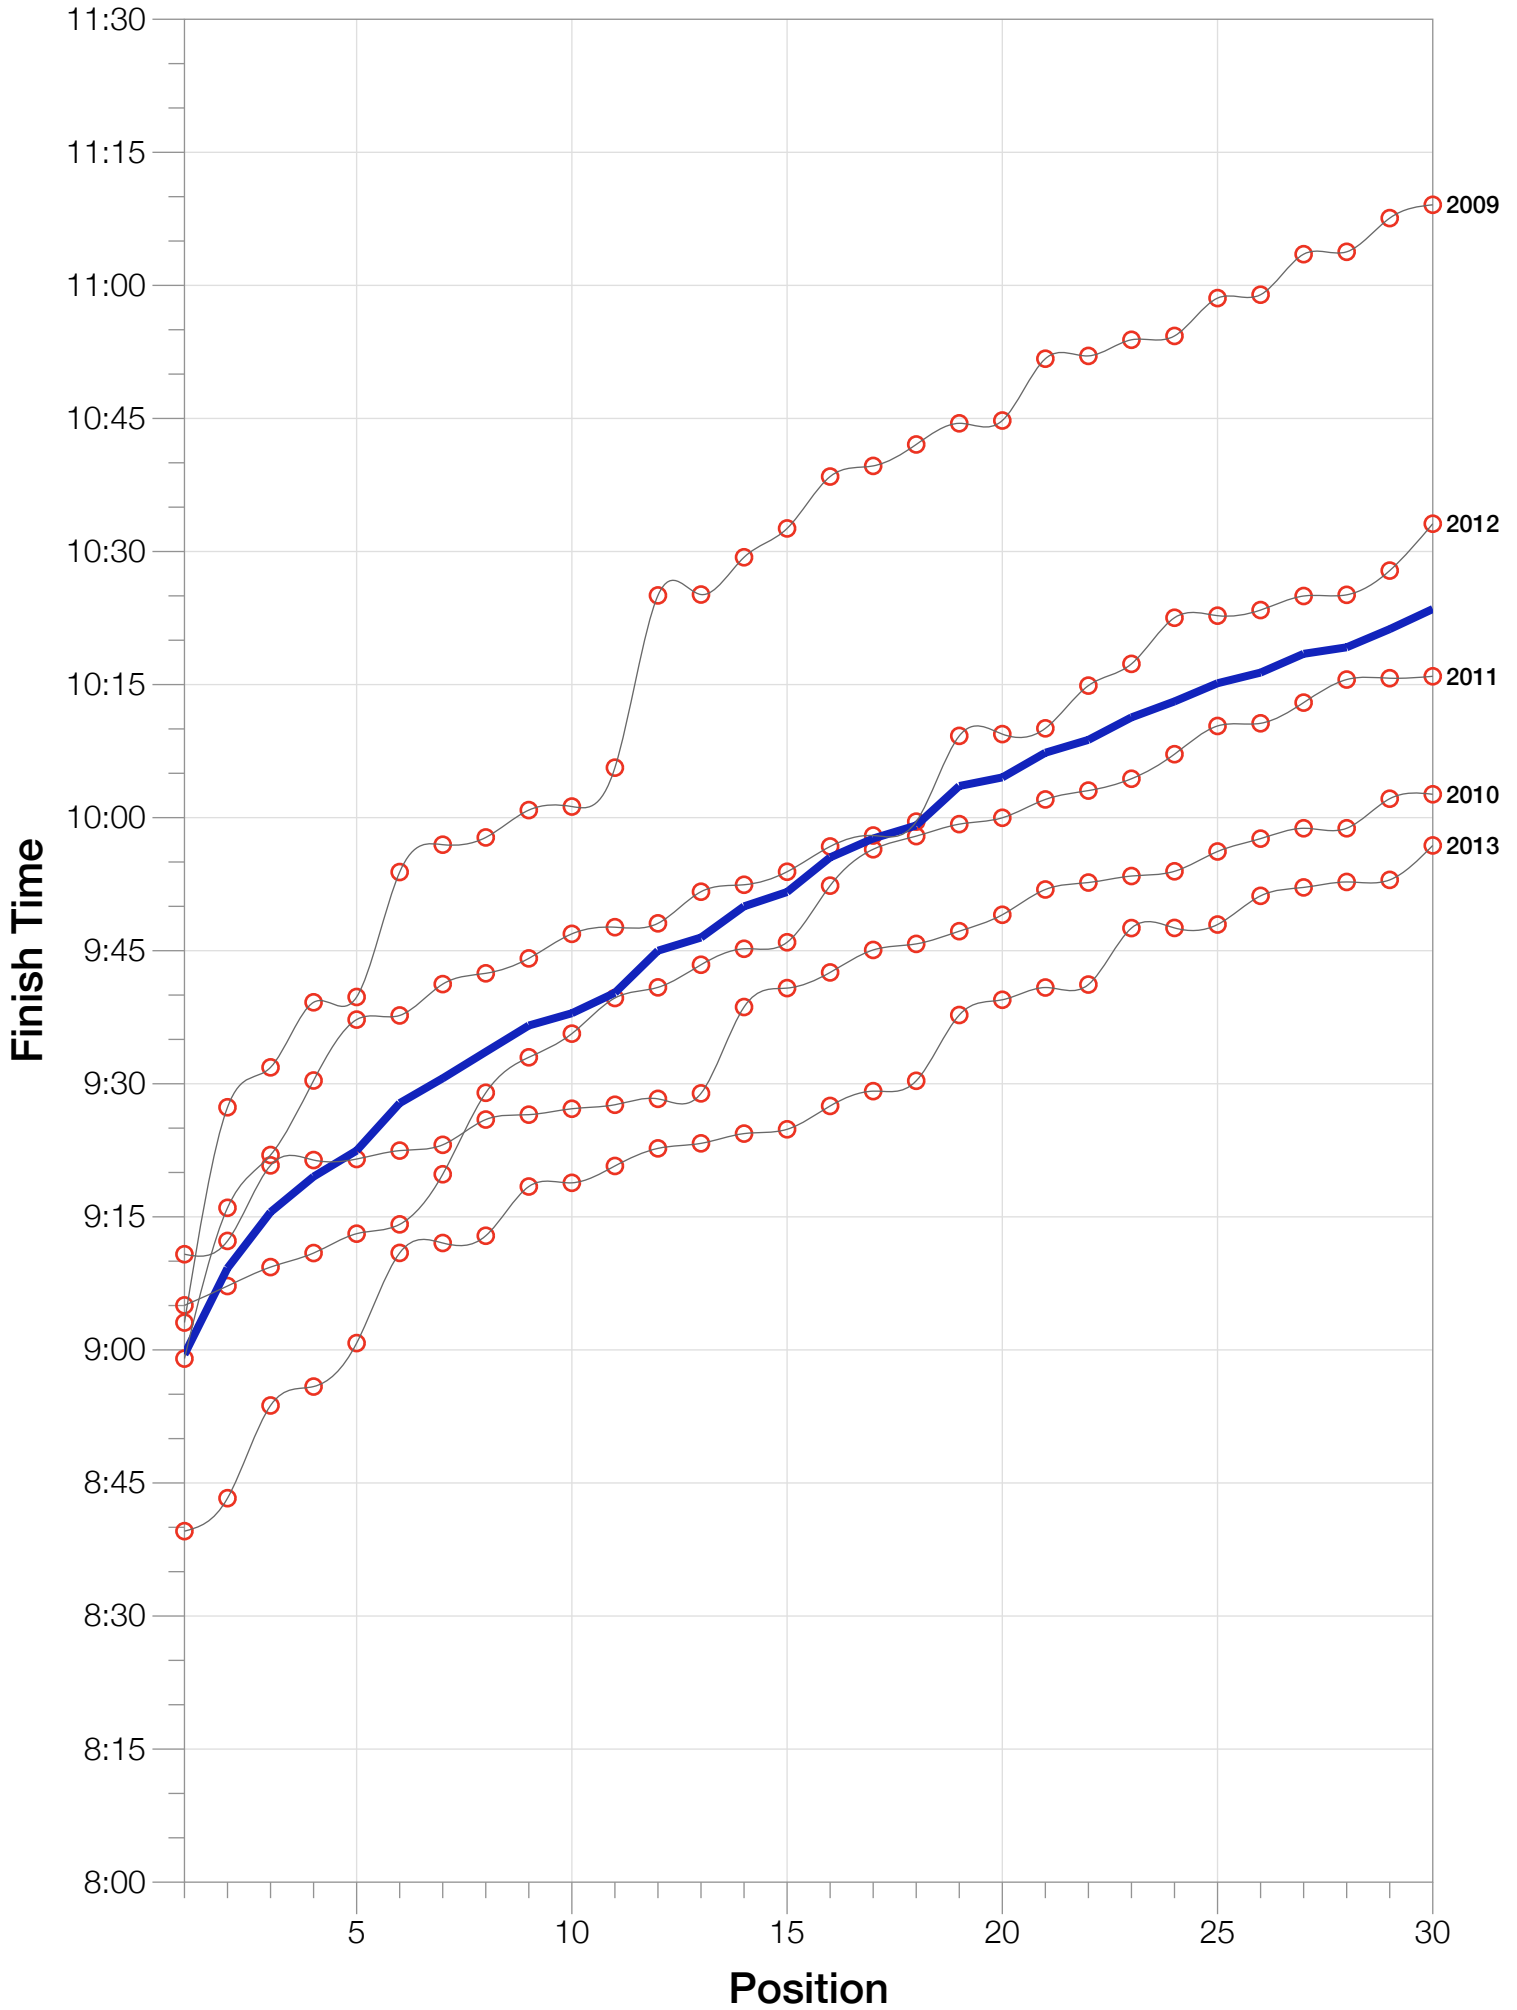

Ironman Cozumel M35-39 Stats

M35-39 Summary Statistics

Year	Finishers	M35-39 Finishers	Male Winner's Time	Female Winner's Time	M35-39 Winner's Time
2009	1319	278	8:18:40	9:06:58	9:03:05
2010	1636	304	8:12:20	9:07:08	9:10:47
2011	1753	299	8:23:52	9:14:08	9:05:01
2012	1787	291	8:15:07	9:15:38	8:59:01
2013	1851	316	7:55:23	8:52:28	8:39:34
Average	1669	298	8:13:04	9:07:16	8:59:29

M35-39 Swim

M35-39 Bike

M35-39 Run

M35-39 Overall

M35-39 Fastest Splits

M35-39 Median Splits

M35-39 Slowest Splits

M35-39 Top 30 Finishing Splits

Estimated Kona Slot Average Finishing Time Finishing Time

M35-39 Top 10 and Kona Times and Splits

Summary Statistics

Position	Swim Time	Bike Time	Run Time	Overall Time
Average Male Winner	0:48:50	4:42:16	2:52:49	8:13:04
Average Female Winner	0:49:43	4:58:01	3:13:04	9:07:16
Average 1st Age Grouper	0:50:43	5:10:17	3:05:58	8:59:29
Average 2nd Age Grouper	0:53:39	4:56:30	3:13:55	9:09:13
Average 3rd Age Grouper	0:56:58	4:59:05	3:17:12	9:15:32
Average 4th Age Grouper	0:50:51	4:53:42	3:26:31	9:19:32
Average 5th Age Grouper	0:58:43	5:01:43	3:19:21	9:22:28
Average 6th Age Grouper	0:52:19	5:02:31	3:27:11	9:27:49
Average 7th Age Grouper	0:55:53	5:15:03	3:23:15	9:30:37
Average 8th Age Grouper	0:54:49	5:08:53	3:23:40	9:33:36
Average 9th Age Grouper	0:57:09	5:08:22	3:25:20	9:36:34
Average 10th Age Grouper	0:57:49	5:06:03	3:28:22	9:37:57
Kona Qualifier Average	0:52:50	5:00:13	3:15:54	9:10:57
Top 10 Age Grouper Average	0:54:46	5:04:26	3:21:04	9:23:17