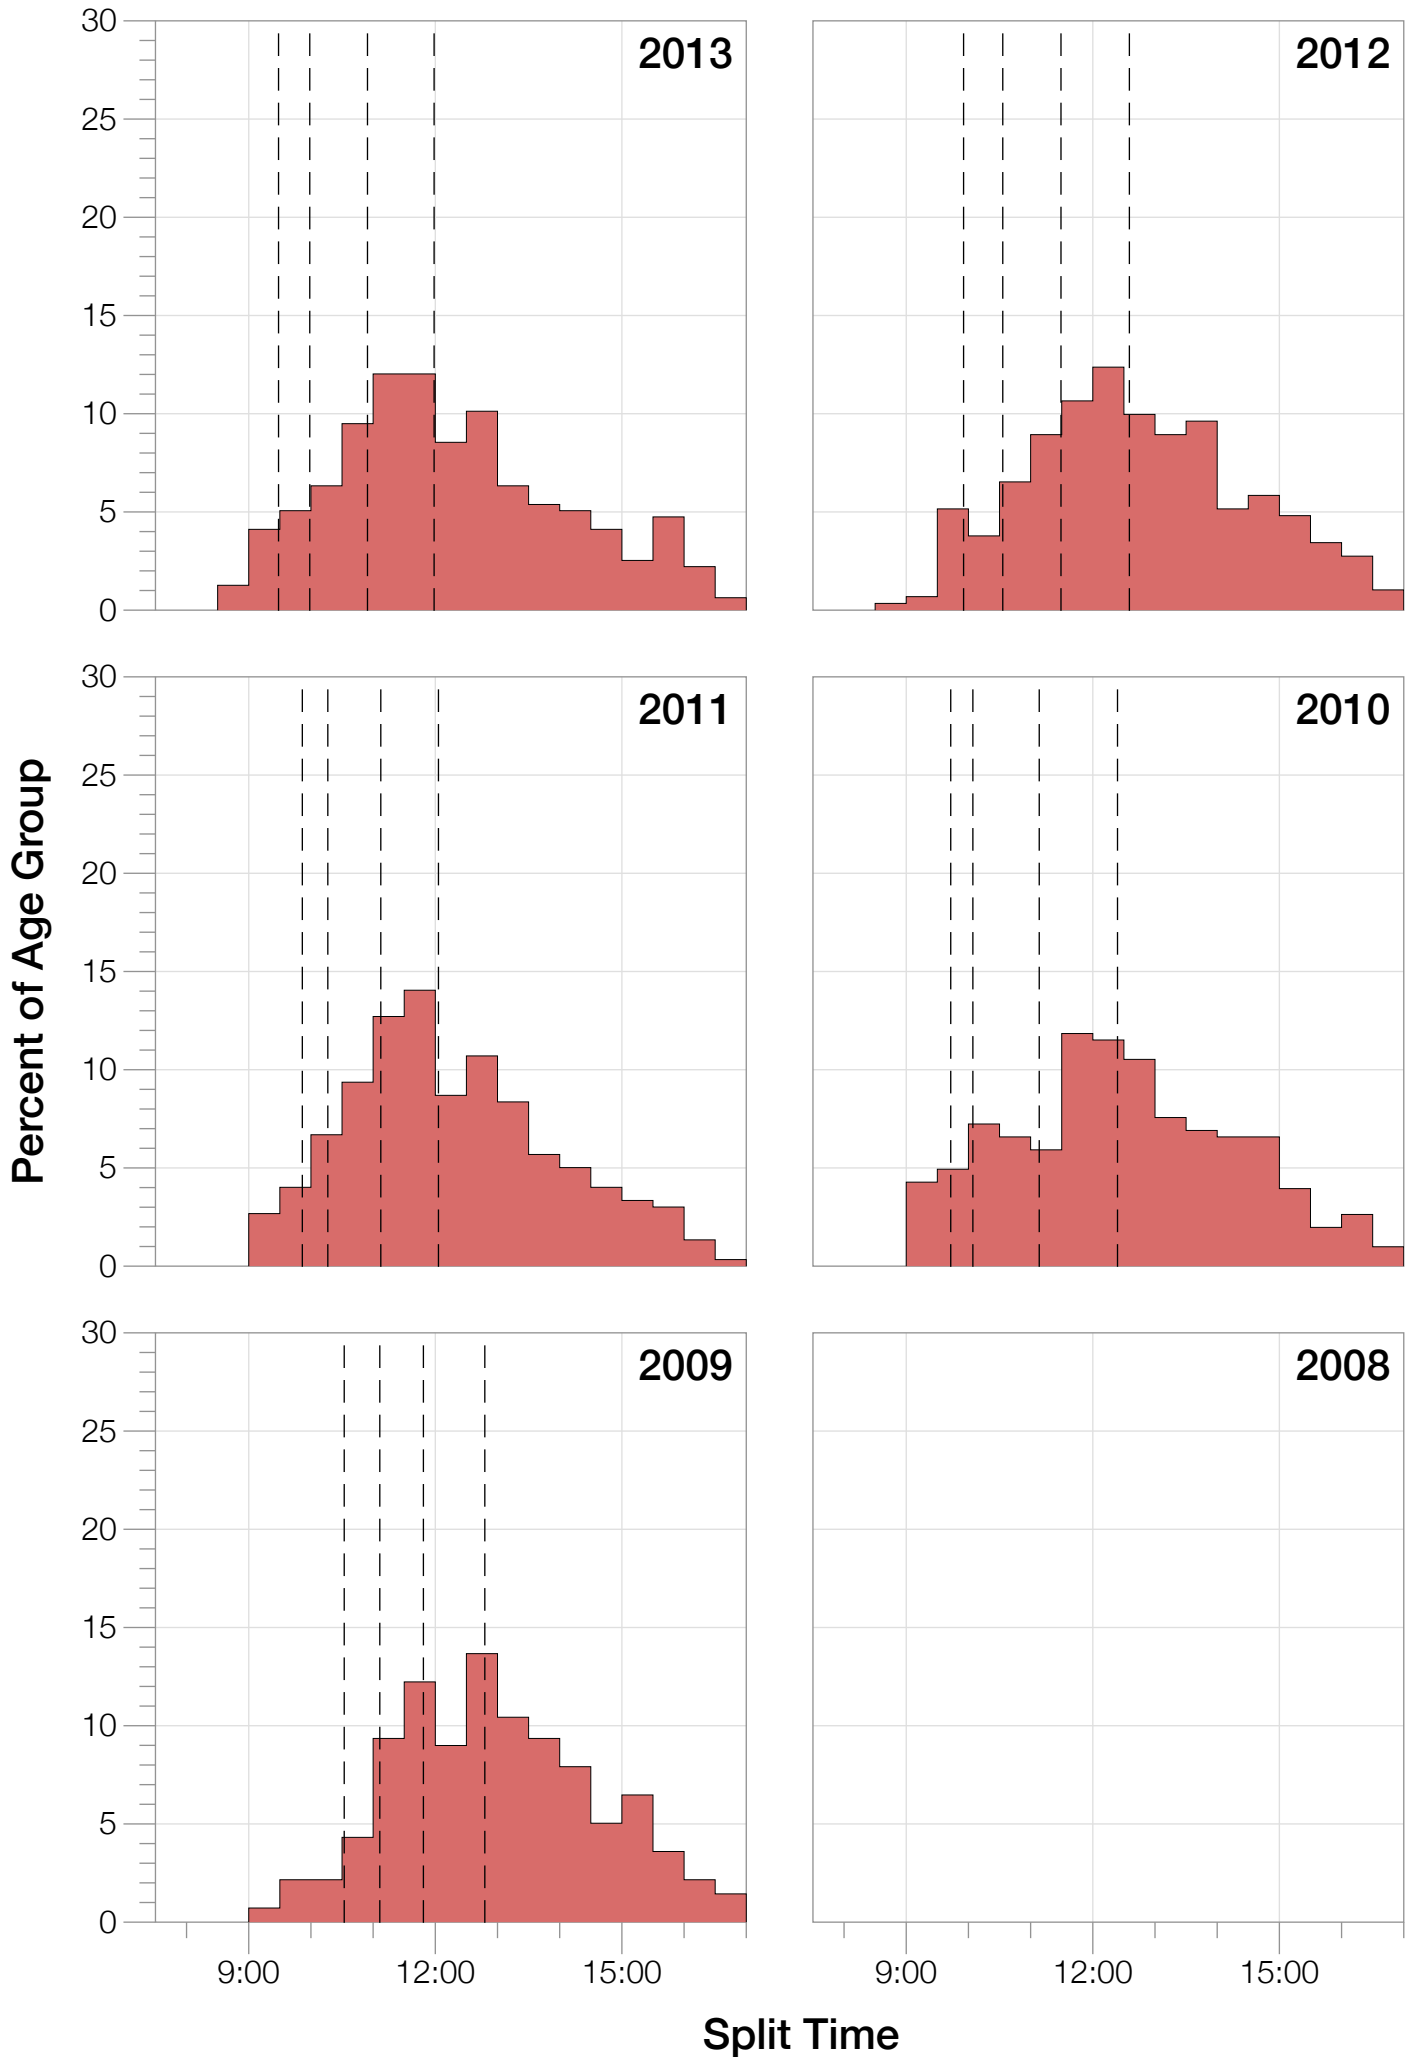

Ironman Cozumel M35-39 Stats

M35-39 Summary Statistics

Year	Finishers	M35-39 Finishers	Male Winner's Time	Female Winner's Time	M35-39 Winner's Time
2009	1319	278	8:18:40	9:06:58	9:03:05
2010	1636	304	8:12:20	9:07:08	9:10:47
2011	1753	299	8:23:52	9:14:08	9:05:01
2012	1787	291	8:15:07	9:15:38	8:59:01
2013	1851	316	7:55:23	8:52:28	8:39:34
Average	1669	298	8:13:04	9:07:16	8:59:29

M35-39 Swim

M35-39 Bike

M35-39 Run

M35-39 Overall

M35-39 Fastest Splits

M35-39 Median Splits

M35-39 Slowest Splits

M35-39 Top 30 Finishing Splits

Estimated Kona Slot Average Finishing Time Finishing Time

M35-39 Top 10 and Kona Times and Splits

Summary Statistics

Position	Swim Time	Bike Time	Run Time	Overall Time
Average Male Winner	0:48:50	4:42:16	2:52:49	8:13:04
Average Female Winner	0:49:43	4:58:01	3:13:04	9:07:16
Average 1st Age Grouper	0:50:43	5:10:17	3:05:58	8:59:29
Average 2nd Age Grouper	0:53:39	4:56:30	3:13:55	9:09:13
Average 3rd Age Grouper	0:56:58	4:59:05	3:17:12	9:15:32
Average 4th Age Grouper	0:50:51	4:53:42	3:26:31	9:19:32
Average 5th Age Grouper	0:58:43	5:01:43	3:19:21	9:22:28
Average 6th Age Grouper	0:52:19	5:02:31	3:27:11	9:27:49
Average 7th Age Grouper	0:55:53	5:15:03	3:23:15	9:30:37
Average 8th Age Grouper	0:54:49	5:08:53	3:23:40	9:33:36
Average 9th Age Grouper	0:57:09	5:08:22	3:25:20	9:36:34
Average 10th Age Grouper	0:57:49	5:06:03	3:28:22	9:37:57
Kona Qualifier Average	0:52:50	5:00:13	3:15:54	9:10:57
Top 10 Age Grouper Average	0:54:46	5:04:26	3:21:04	9:23:17