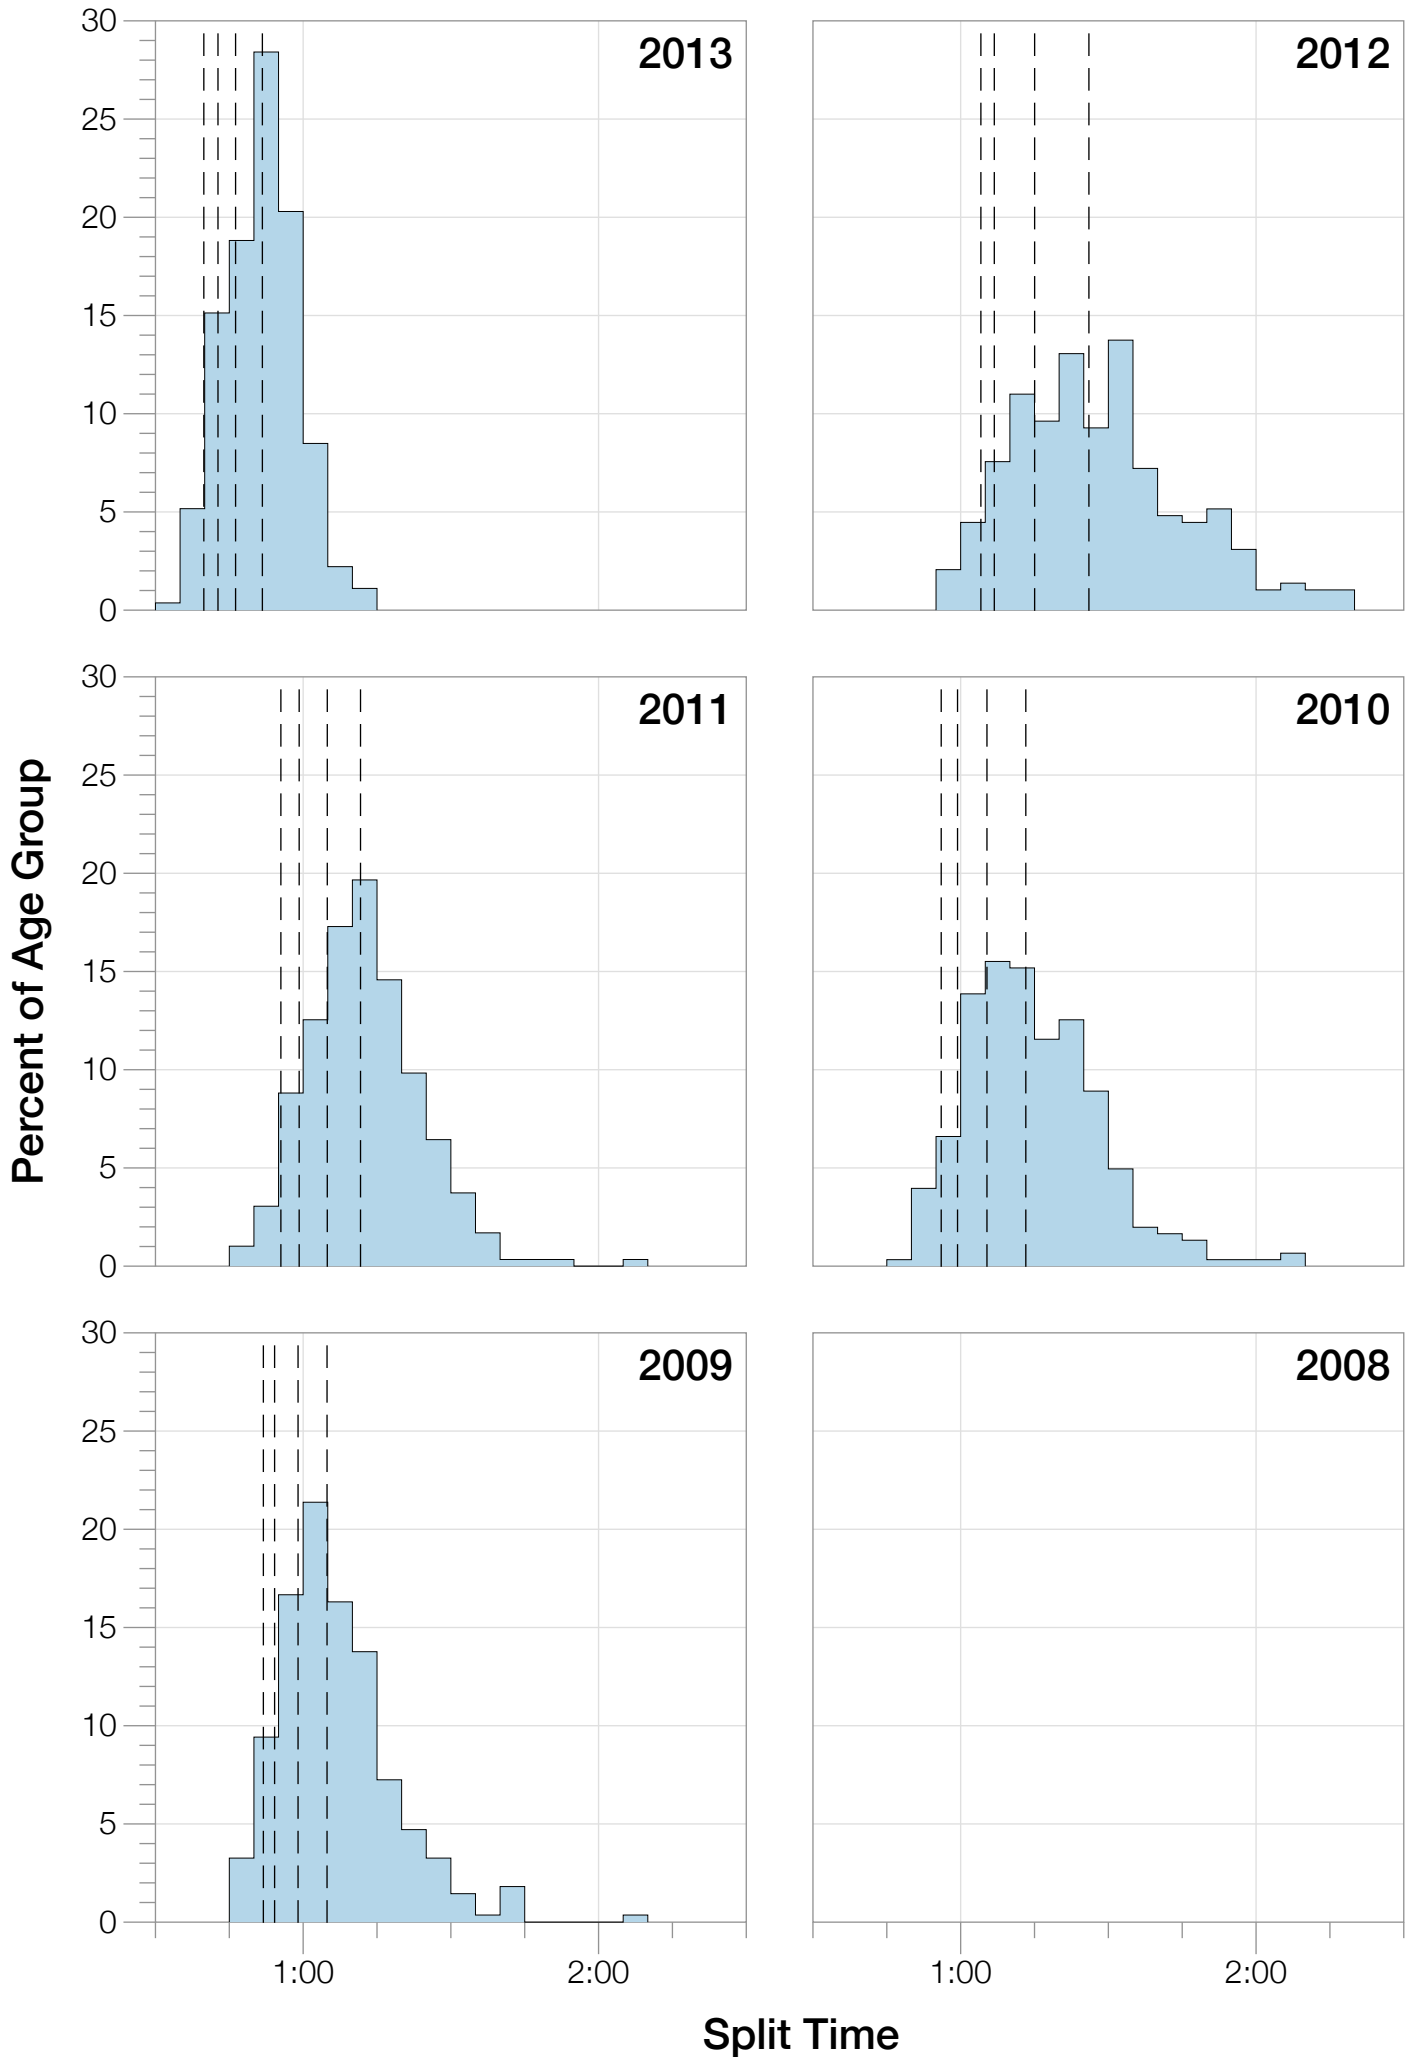

Ironman Cozumel M35-39 Stats

M35-39 Summary Statistics

Year	Finishers	M35-39 Finishers	Male Winner's Time	Female Winner's Time	M35-39 Winner's Time
2009	1319	278	8:18:40	9:06:58	9:03:05
2010	1636	304	8:12:20	9:07:08	9:10:47
2011	1753	299	8:23:52	9:14:08	9:05:01
2012	1787	291	8:15:07	9:15:38	8:59:01
2013	1851	316	7:55:23	8:52:28	8:39:34
Average	1669	298	8:13:04	9:07:16	8:59:29

M35-39 Swim

M35-39 Bike

M35-39 Run

M35-39 Overall

M35-39 Fastest Splits

M35-39 Median Splits

M35-39 Slowest Splits

M35-39 Top 30 Finishing Splits

Estimated Kona Slot Average Finishing Time Finishing Time

M35-39 Top 10 and Kona Times and Splits

Summary Statistics

Position	Swim Time	Bike Time	Run Time	Overall Time
Average Male Winner	0:48:50	4:42:16	2:52:49	8:13:04
Average Female Winner	0:49:43	4:58:01	3:13:04	9:07:16
Average 1st Age Grouper	0:50:43	5:10:17	3:05:58	8:59:29
Average 2nd Age Grouper	0:53:39	4:56:30	3:13:55	9:09:13
Average 3rd Age Grouper	0:56:58	4:59:05	3:17:12	9:15:32
Average 4th Age Grouper	0:50:51	4:53:42	3:26:31	9:19:32
Average 5th Age Grouper	0:58:43	5:01:43	3:19:21	9:22:28
Average 6th Age Grouper	0:52:19	5:02:31	3:27:11	9:27:49
Average 7th Age Grouper	0:55:53	5:15:03	3:23:15	9:30:37
Average 8th Age Grouper	0:54:49	5:08:53	3:23:40	9:33:36
Average 9th Age Grouper	0:57:09	5:08:22	3:25:20	9:36:34
Average 10th Age Grouper	0:57:49	5:06:03	3:28:22	9:37:57
Kona Qualifier Average	0:52:50	5:00:13	3:15:54	9:10:57
Top 10 Age Grouper Average	0:54:46	5:04:26	3:21:04	9:23:17