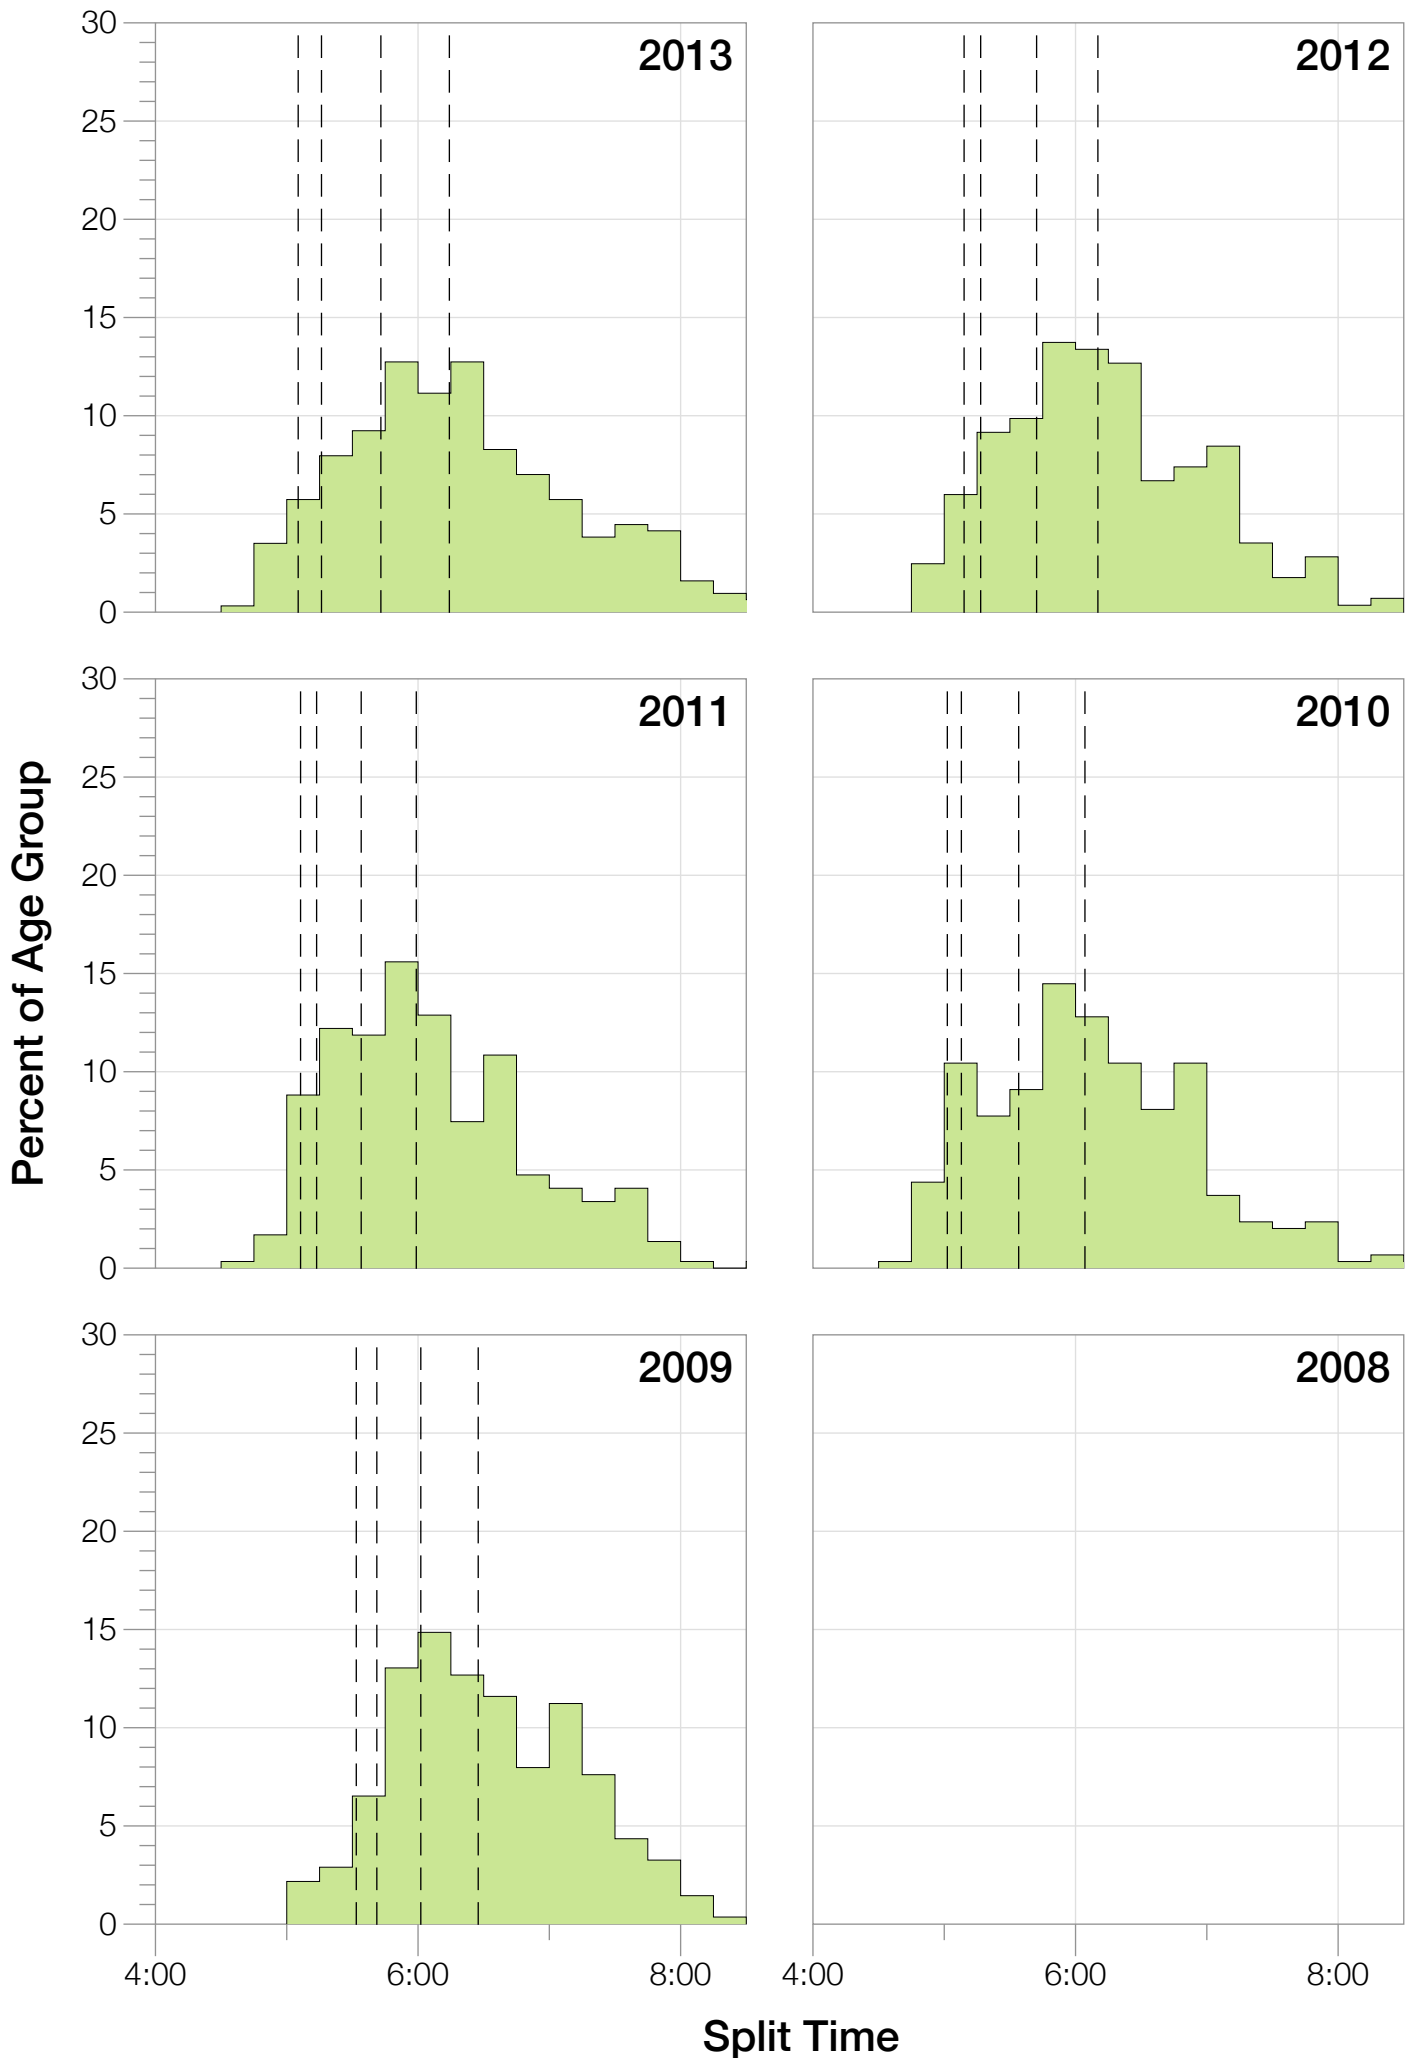

Ironman Cozumel M35-39 Stats

M35-39 Summary Statistics

Year	Finishers	M35-39 Finishers	Male Winner's Time	Female Winner's Time	M35-39 Winner's Time
2009	1319	278	8:18:40	9:06:58	9:03:05
2010	1636	304	8:12:20	9:07:08	9:10:47
2011	1753	299	8:23:52	9:14:08	9:05:01
2012	1787	291	8:15:07	9:15:38	8:59:01
2013	1851	316	7:55:23	8:52:28	8:39:34
Average	1669	298	8:13:04	9:07:16	8:59:29

M35-39 Swim

M35-39 Bike

M35-39 Run

M35-39 Overall

M35-39 Fastest Splits

M35-39 Median Splits

M35-39 Slowest Splits

M35-39 Top 30 Finishing Splits

Estimated Kona Slot Average Finishing Time Finishing Time

M35-39 Top 10 and Kona Times and Splits

Summary Statistics

Position	Swim Time	Bike Time	Run Time	Overall Time
Average Male Winner	0:48:50	4:42:16	2:52:49	8:13:04
Average Female Winner	0:49:43	4:58:01	3:13:04	9:07:16
Average 1st Age Grouper	0:50:43	5:10:17	3:05:58	8:59:29
Average 2nd Age Grouper	0:53:39	4:56:30	3:13:55	9:09:13
Average 3rd Age Grouper	0:56:58	4:59:05	3:17:12	9:15:32
Average 4th Age Grouper	0:50:51	4:53:42	3:26:31	9:19:32
Average 5th Age Grouper	0:58:43	5:01:43	3:19:21	9:22:28
Average 6th Age Grouper	0:52:19	5:02:31	3:27:11	9:27:49
Average 7th Age Grouper	0:55:53	5:15:03	3:23:15	9:30:37
Average 8th Age Grouper	0:54:49	5:08:53	3:23:40	9:33:36
Average 9th Age Grouper	0:57:09	5:08:22	3:25:20	9:36:34
Average 10th Age Grouper	0:57:49	5:06:03	3:28:22	9:37:57
Kona Qualifier Average	0:52:50	5:00:13	3:15:54	9:10:57
Top 10 Age Grouper Average	0:54:46	5:04:26	3:21:04	9:23:17