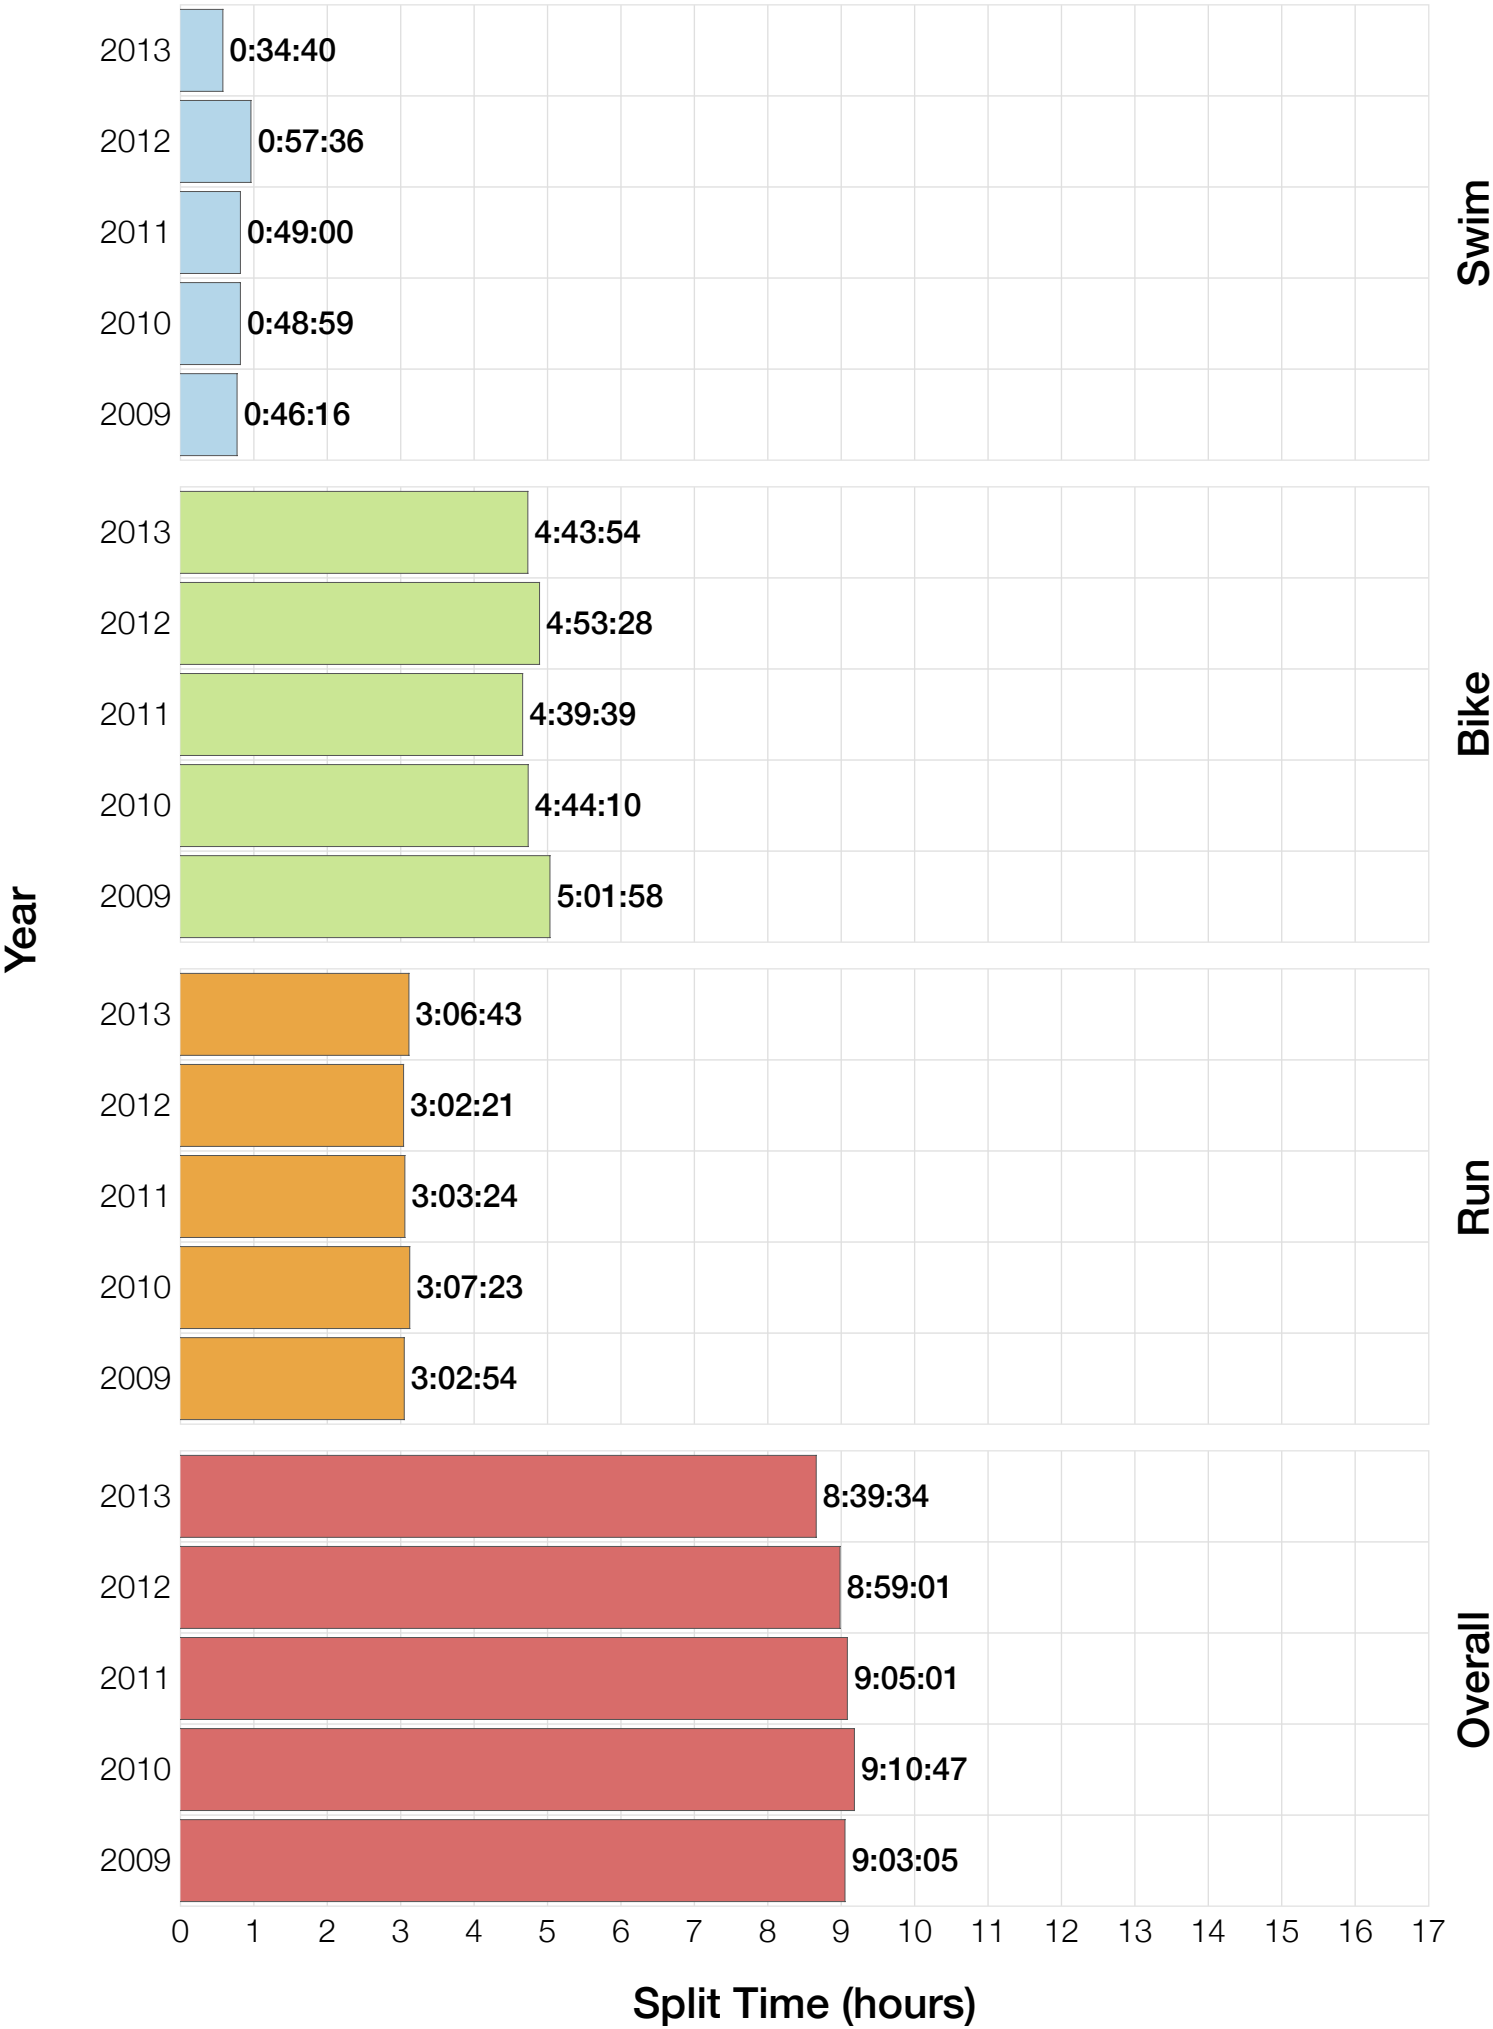

Ironman Cozumel M35-39 Stats

M35-39 Summary Statistics

Year	Finishers	M35-39 Finishers	Male Winner's Time	Female Winner's Time	M35-39 Winner's Time
2009	1319	278	8:18:40	9:06:58	9:03:05
2010	1636	304	8:12:20	9:07:08	9:10:47
2011	1753	299	8:23:52	9:14:08	9:05:01
2012	1787	291	8:15:07	9:15:38	8:59:01
2013	1851	316	7:55:23	8:52:28	8:39:34
Average	1669	298	8:13:04	9:07:16	8:59:29

M35-39 Swim

M35-39 Bike

M35-39 Run

M35-39 Overall

M35-39 Fastest Splits

M35-39 Median Splits

M35-39 Slowest Splits

M35-39 Top 30 Finishing Splits

Estimated Kona Slot Average Finishing Time Finishing Time

M35-39 Top 10 and Kona Times and Splits

Summary Statistics

Position	Swim Time	Bike Time	Run Time	Overall Time
Average Male Winner	0:48:50	4:42:16	2:52:49	8:13:04
Average Female Winner	0:49:43	4:58:01	3:13:04	9:07:16
Average 1st Age Grouper	0:50:43	5:10:17	3:05:58	8:59:29
Average 2nd Age Grouper	0:53:39	4:56:30	3:13:55	9:09:13
Average 3rd Age Grouper	0:56:58	4:59:05	3:17:12	9:15:32
Average 4th Age Grouper	0:50:51	4:53:42	3:26:31	9:19:32
Average 5th Age Grouper	0:58:43	5:01:43	3:19:21	9:22:28
Average 6th Age Grouper	0:52:19	5:02:31	3:27:11	9:27:49
Average 7th Age Grouper	0:55:53	5:15:03	3:23:15	9:30:37
Average 8th Age Grouper	0:54:49	5:08:53	3:23:40	9:33:36
Average 9th Age Grouper	0:57:09	5:08:22	3:25:20	9:36:34
Average 10th Age Grouper	0:57:49	5:06:03	3:28:22	9:37:57
Kona Qualifier Average	0:52:50	5:00:13	3:15:54	9:10:57
Top 10 Age Grouper Average	0:54:46	5:04:26	3:21:04	9:23:17