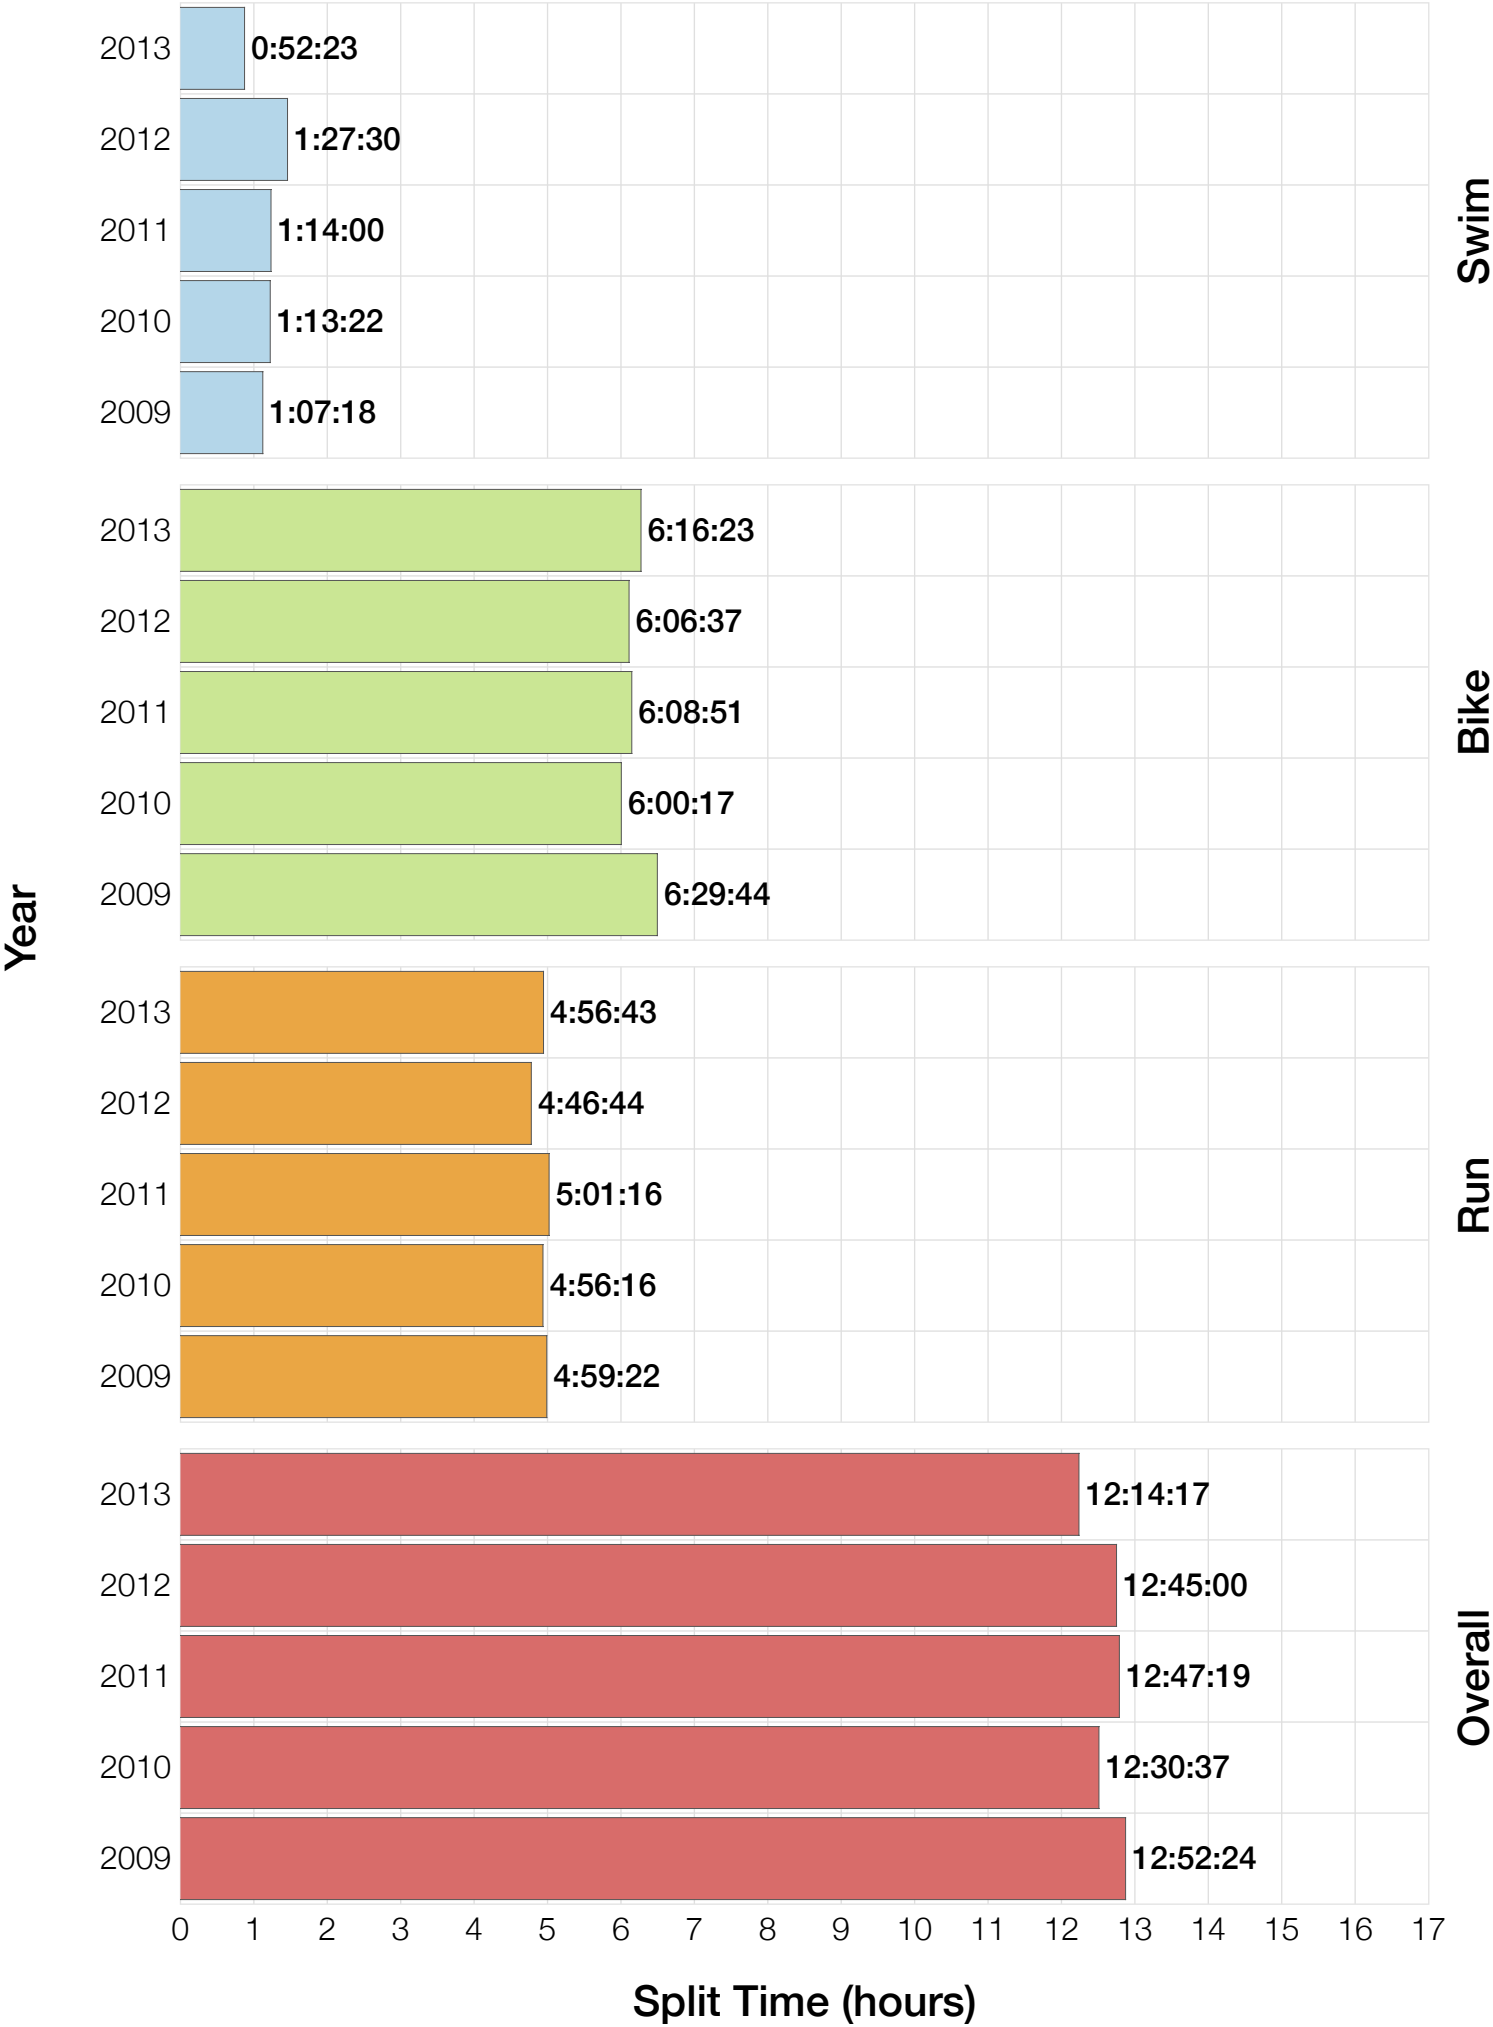

M40-44 Median Splits