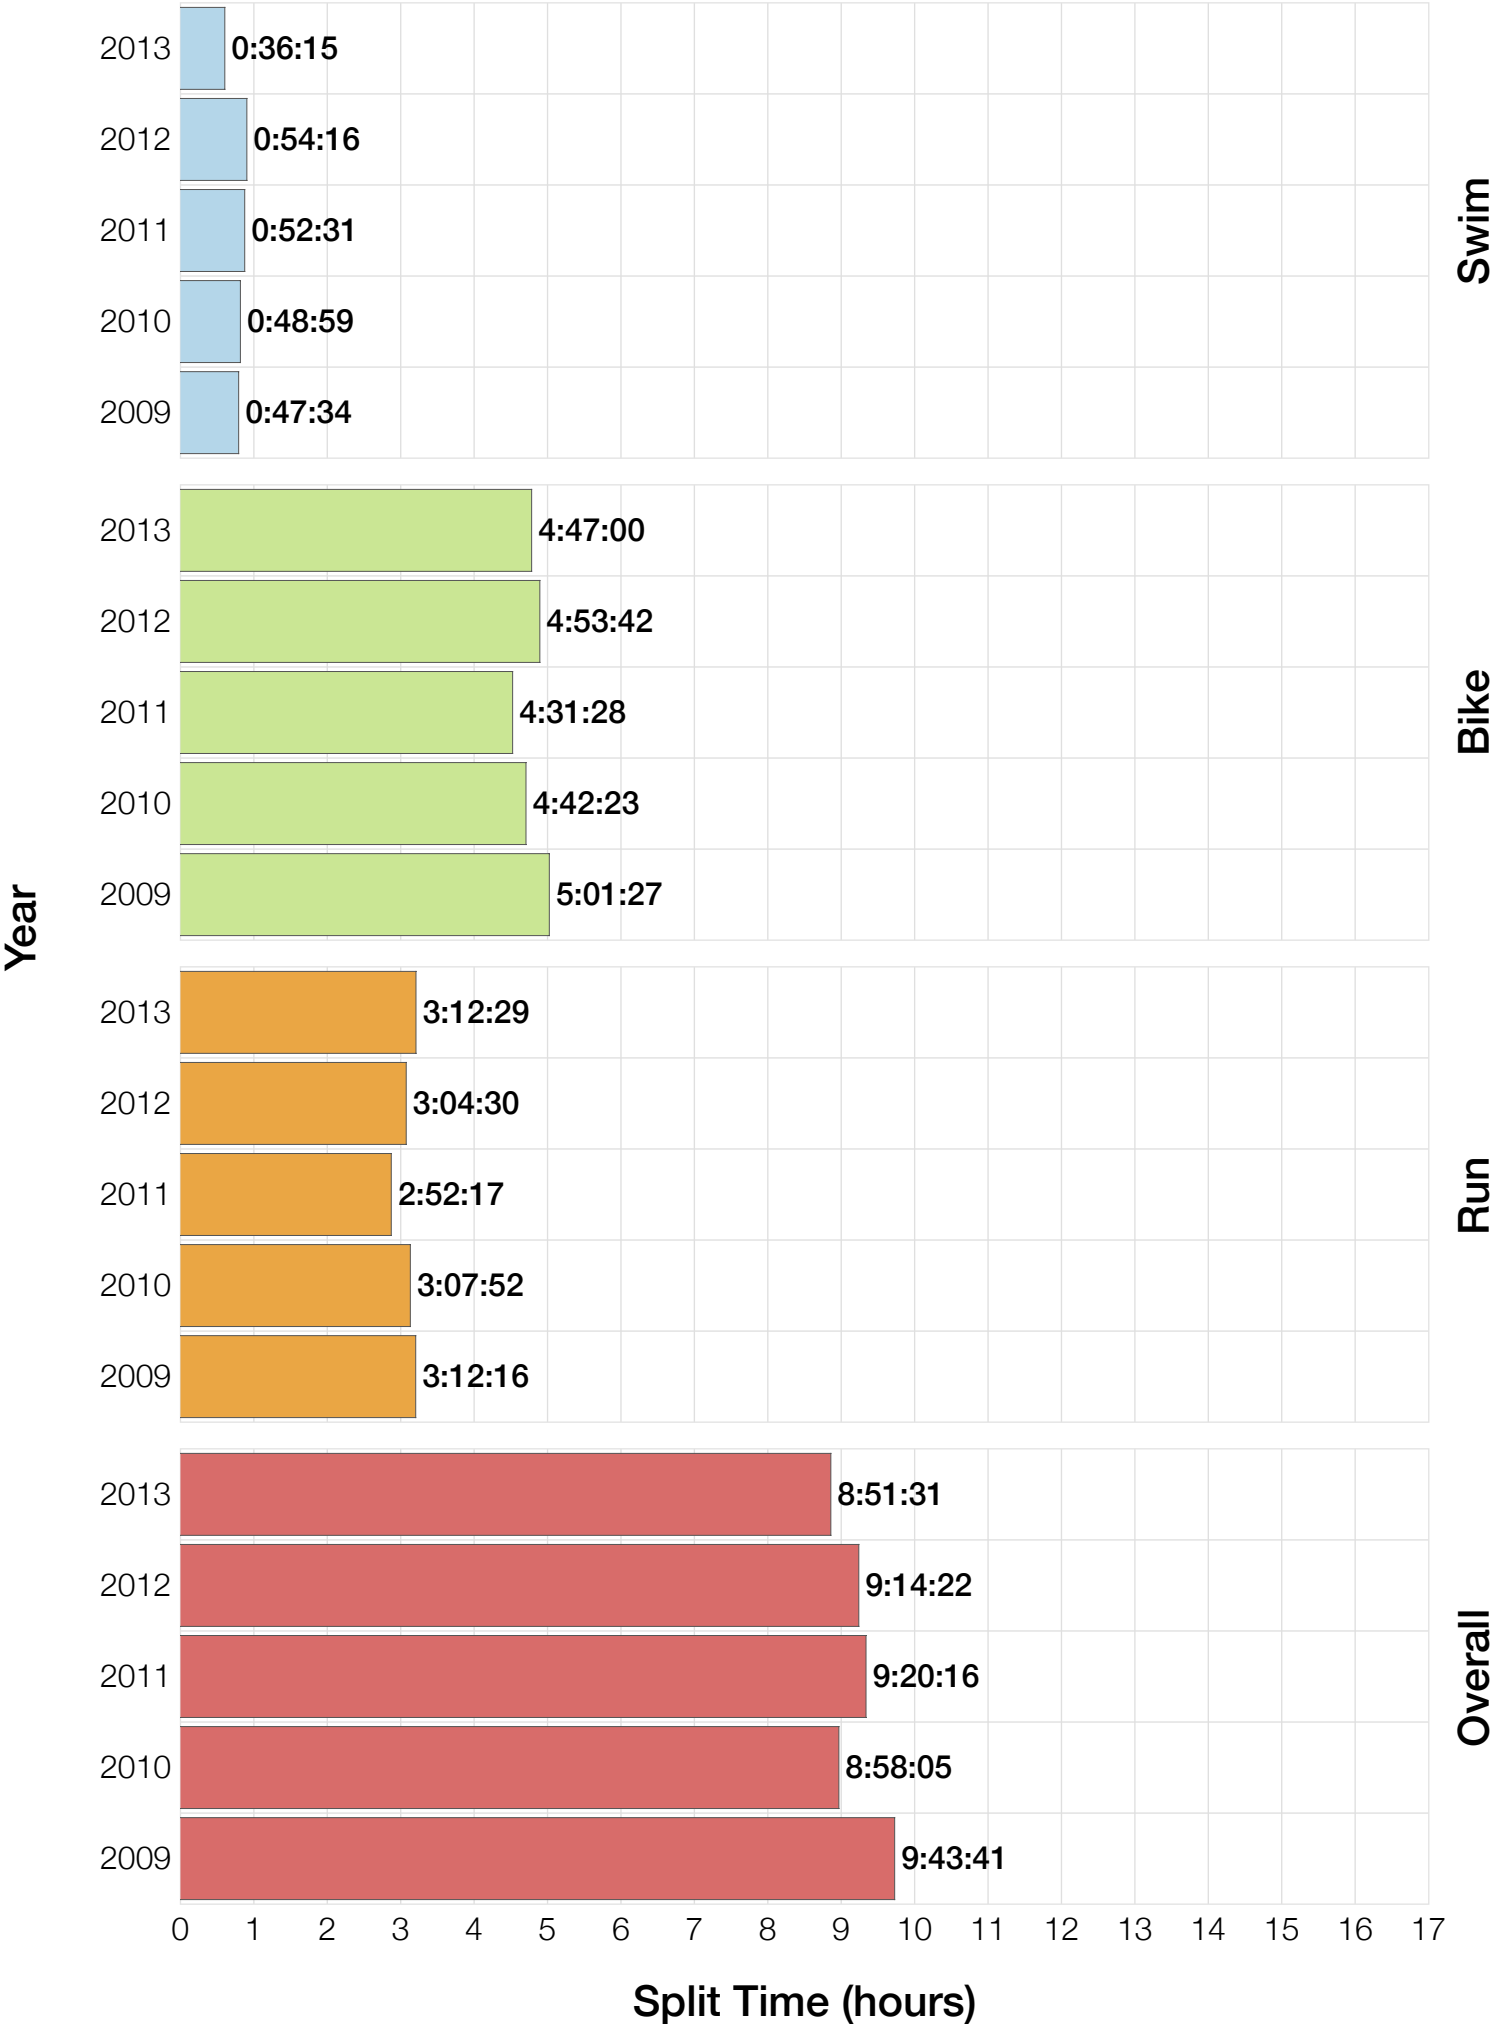

M40-44 Fastest Splits