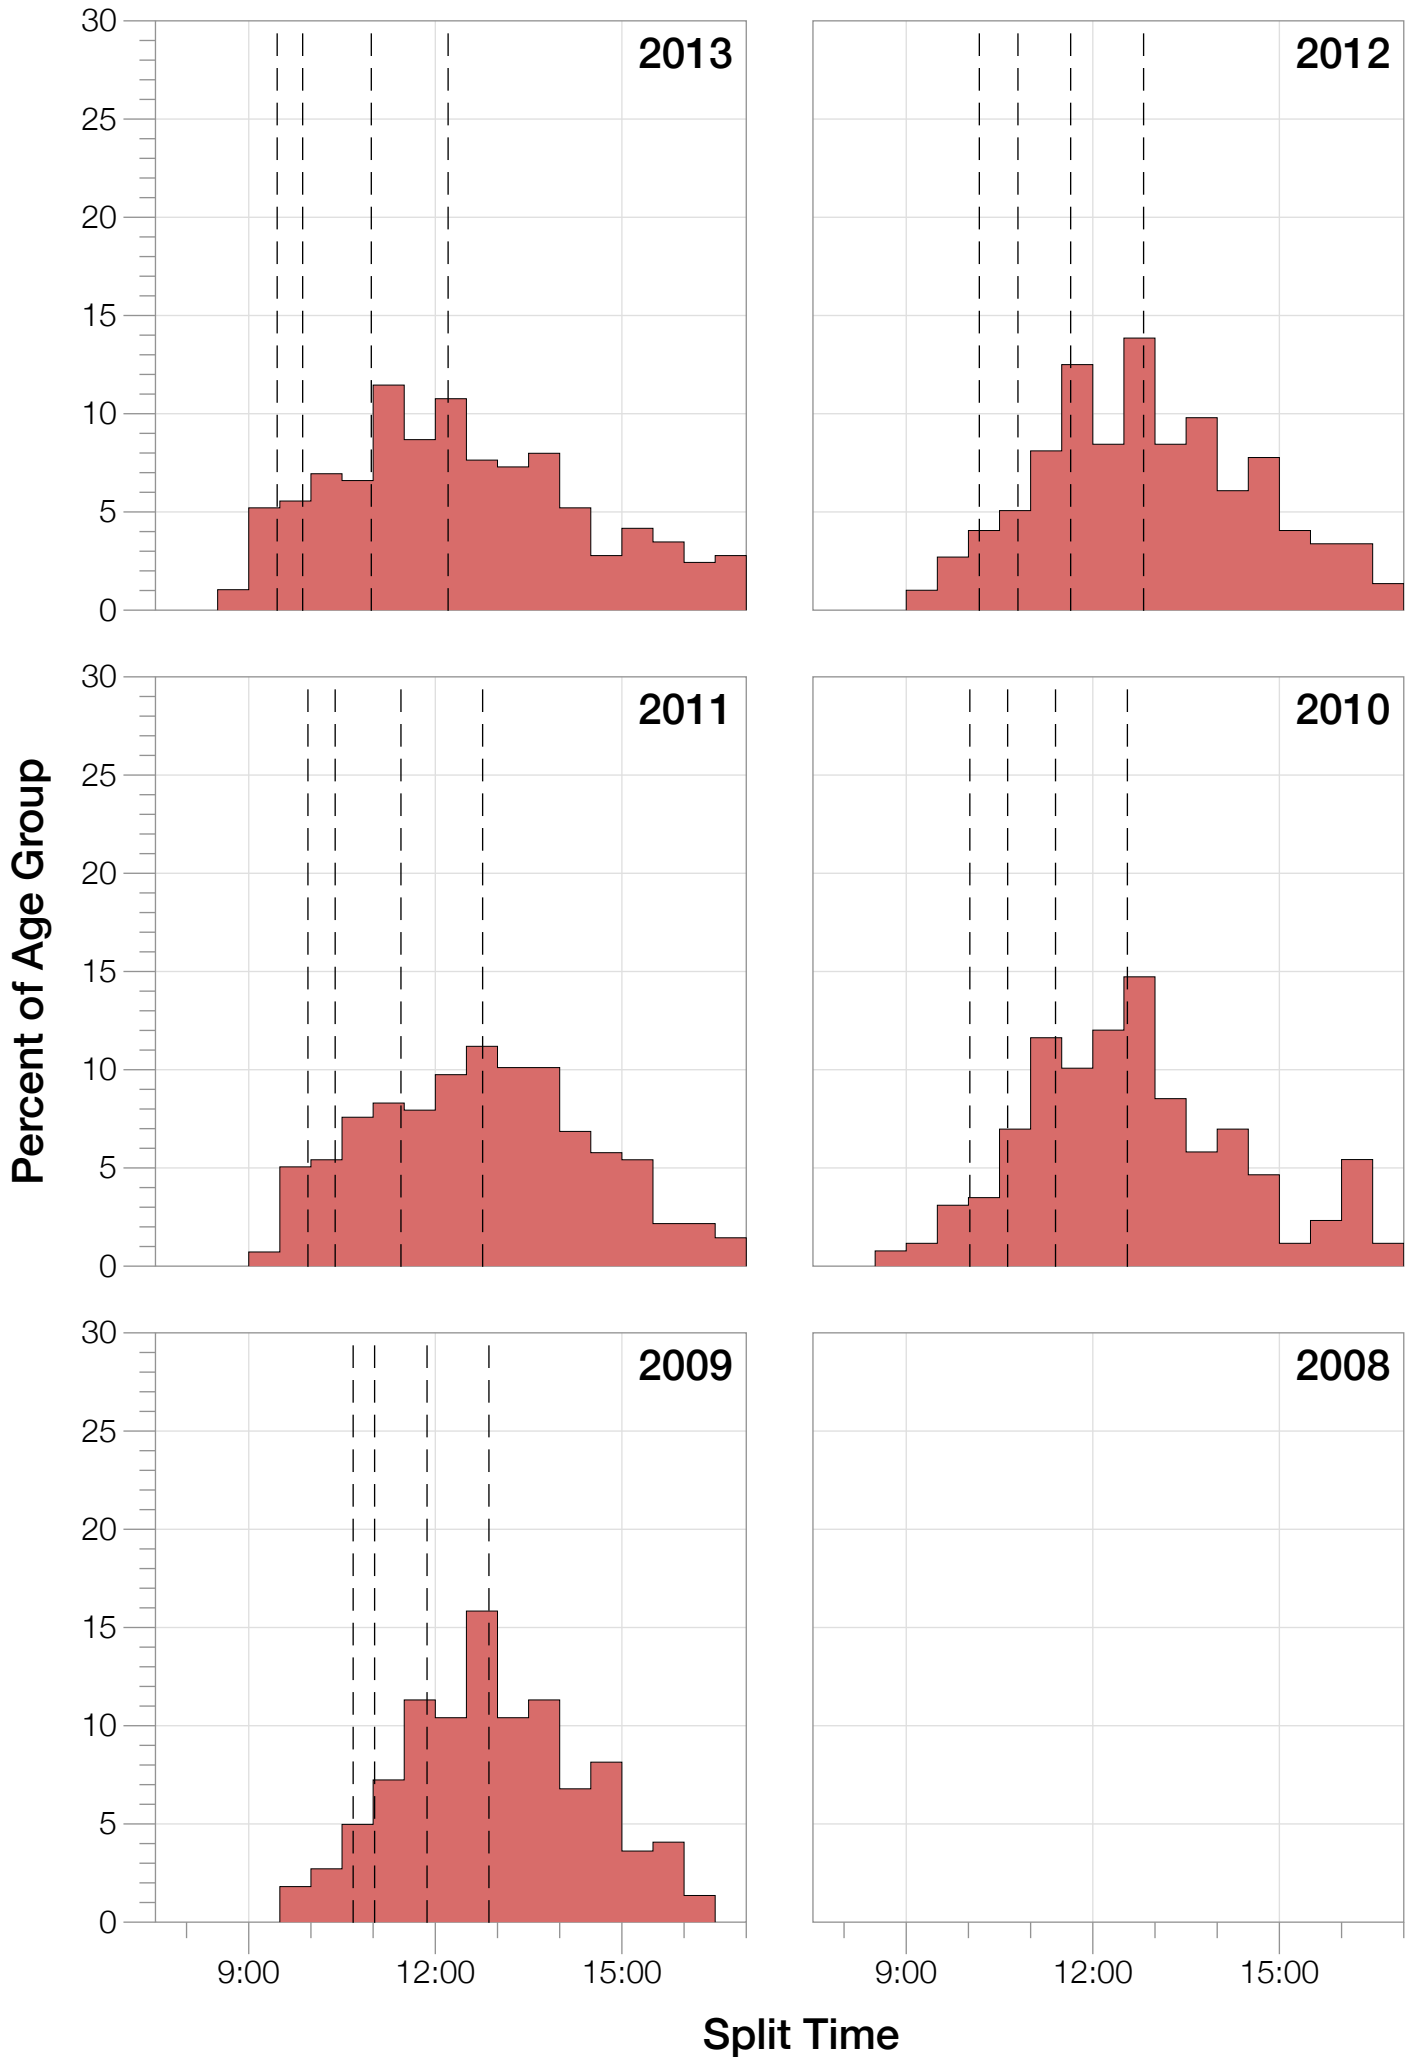

M40-44 Overall