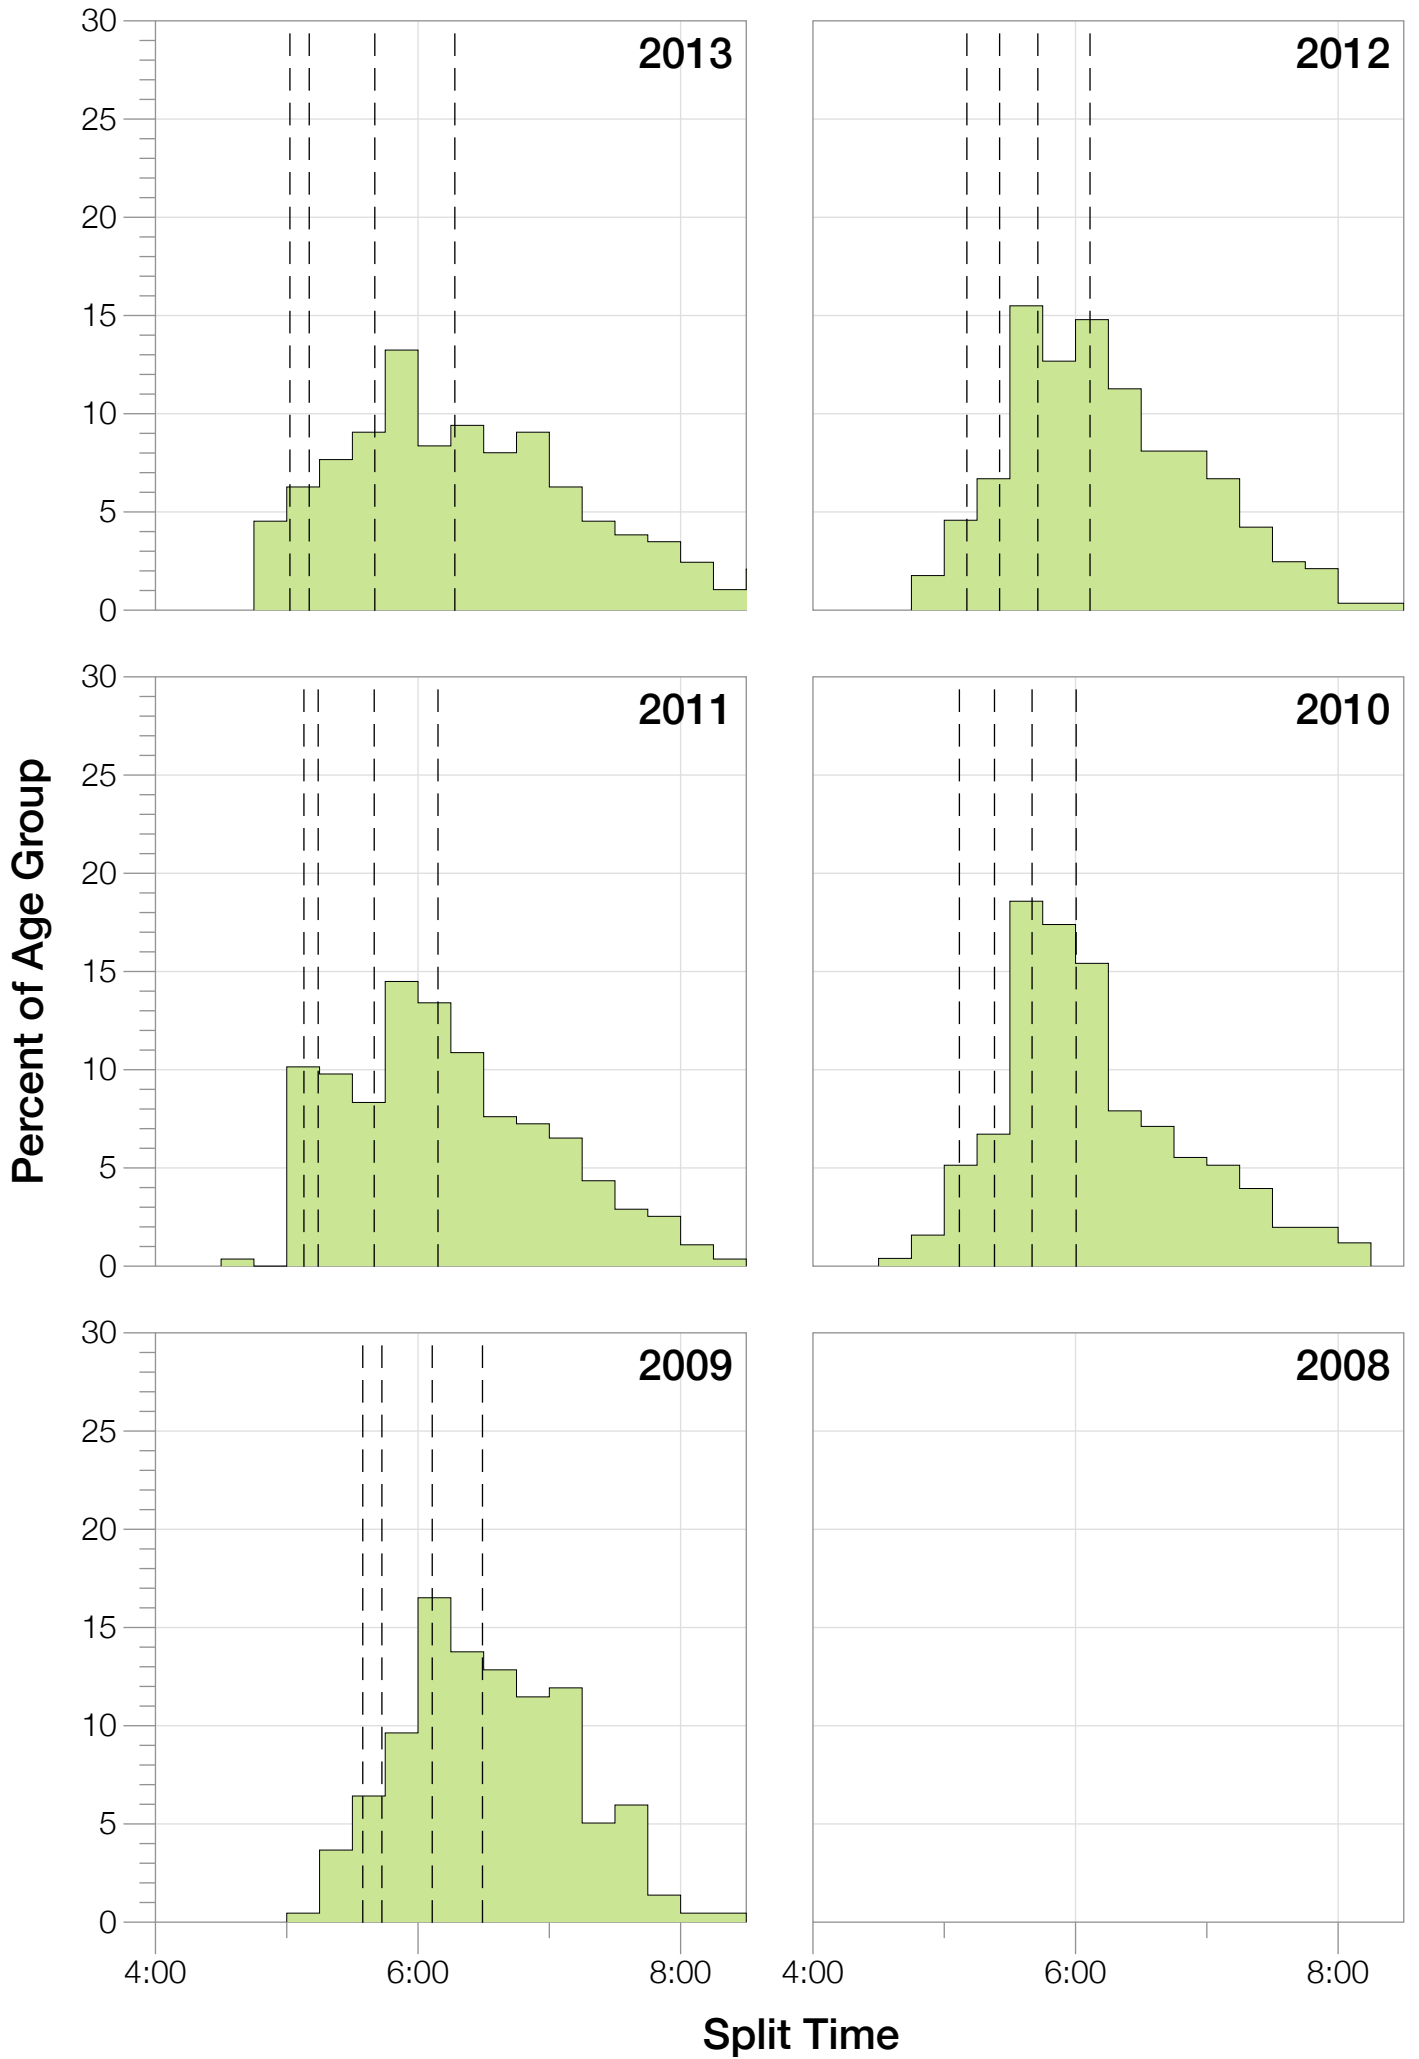

M40-44 Bike