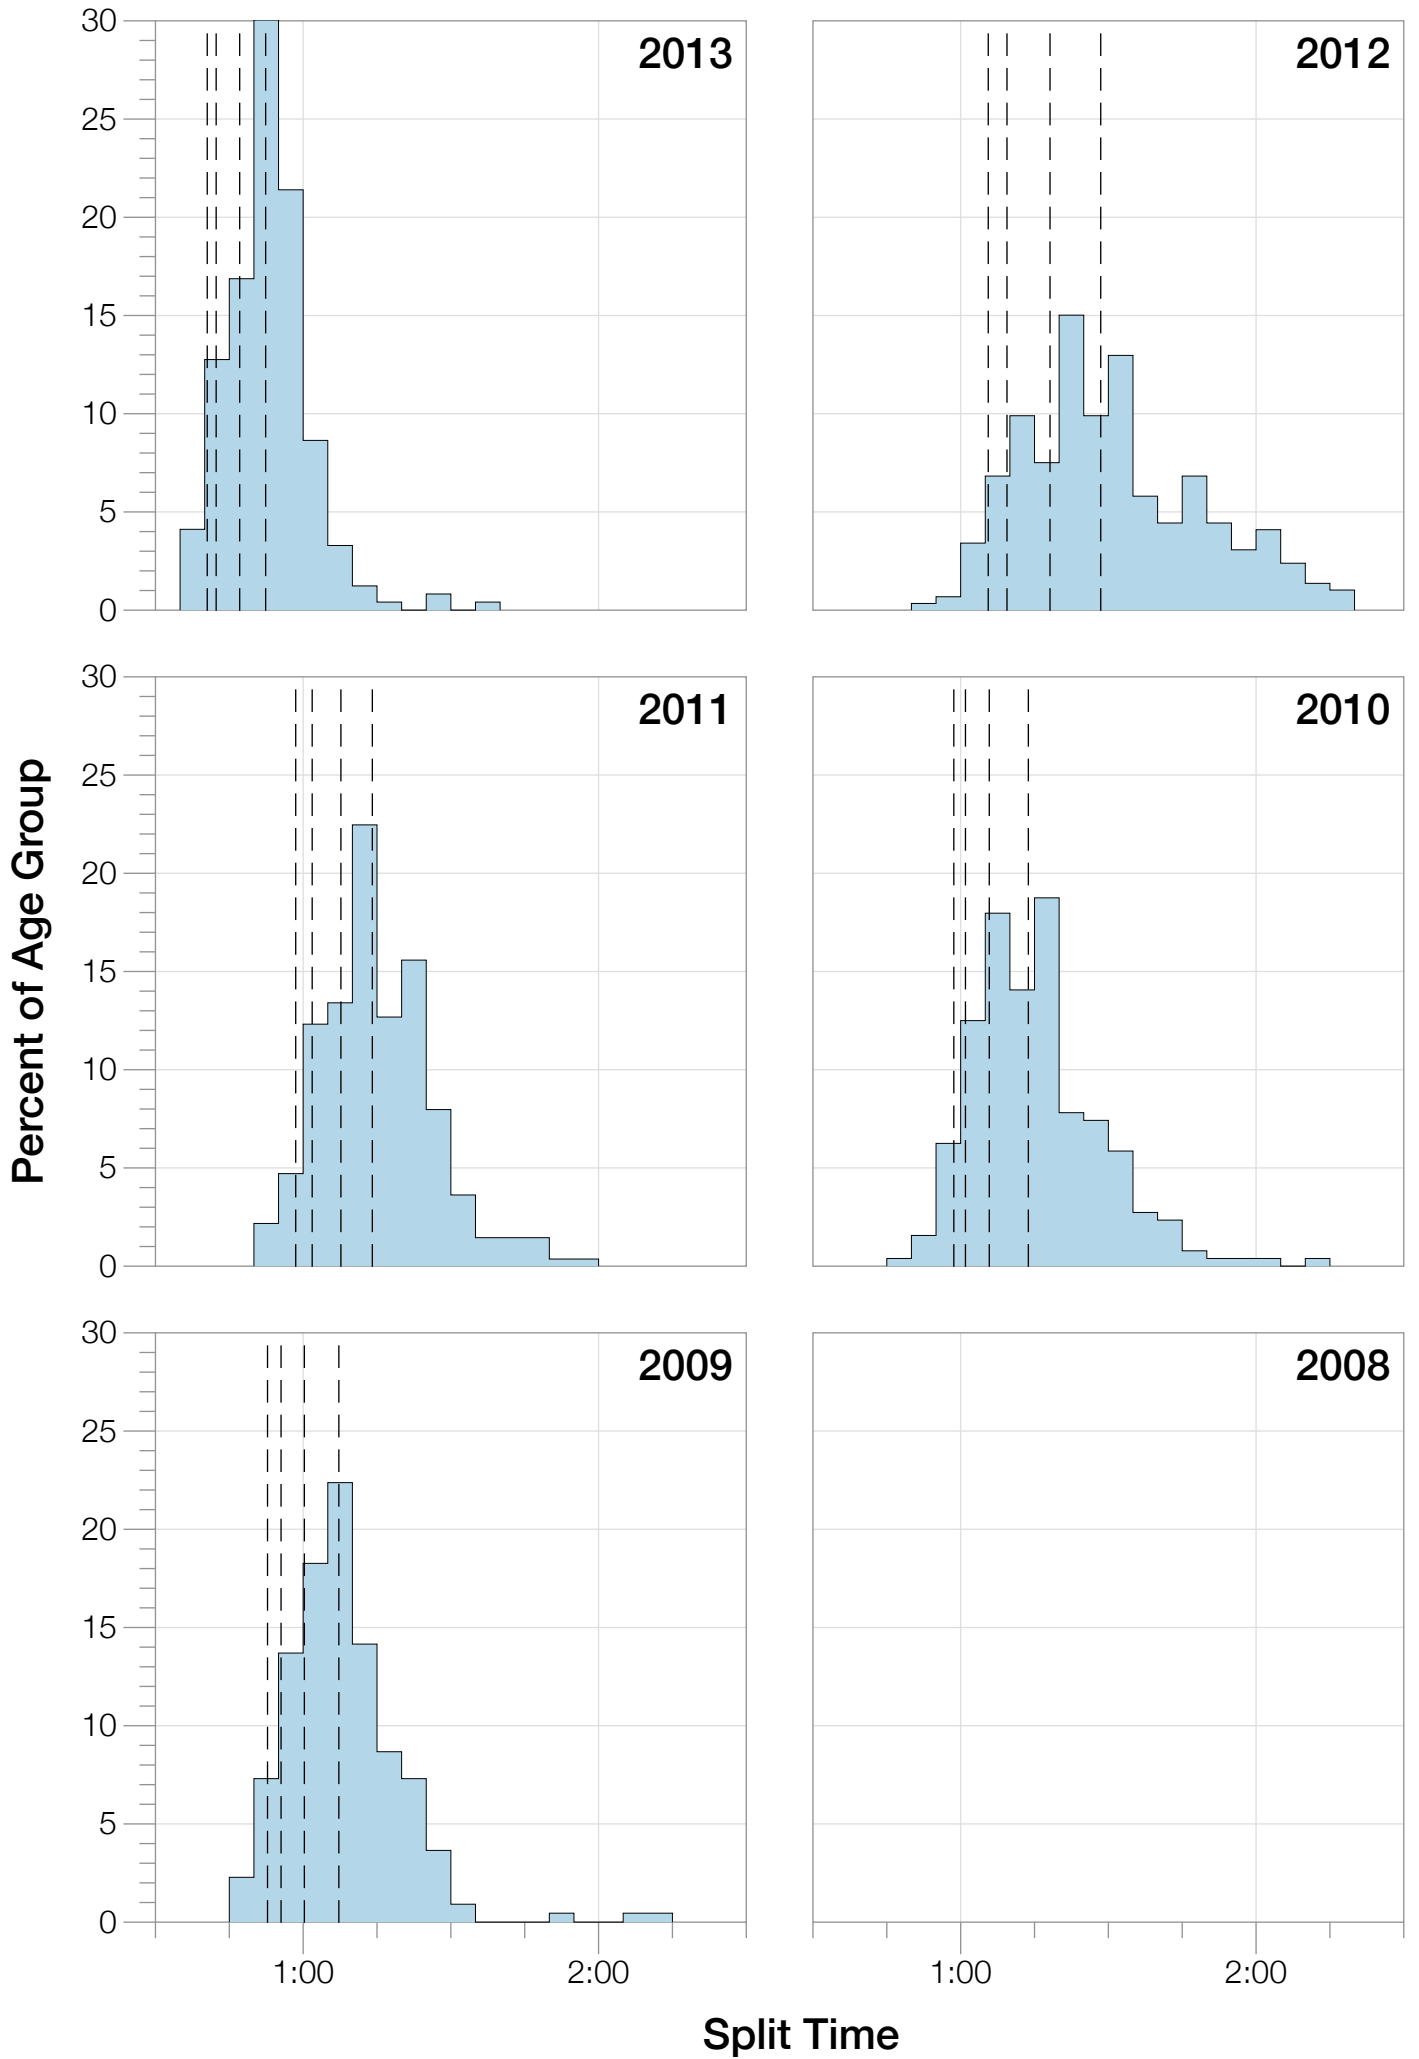

M40-44 Swim