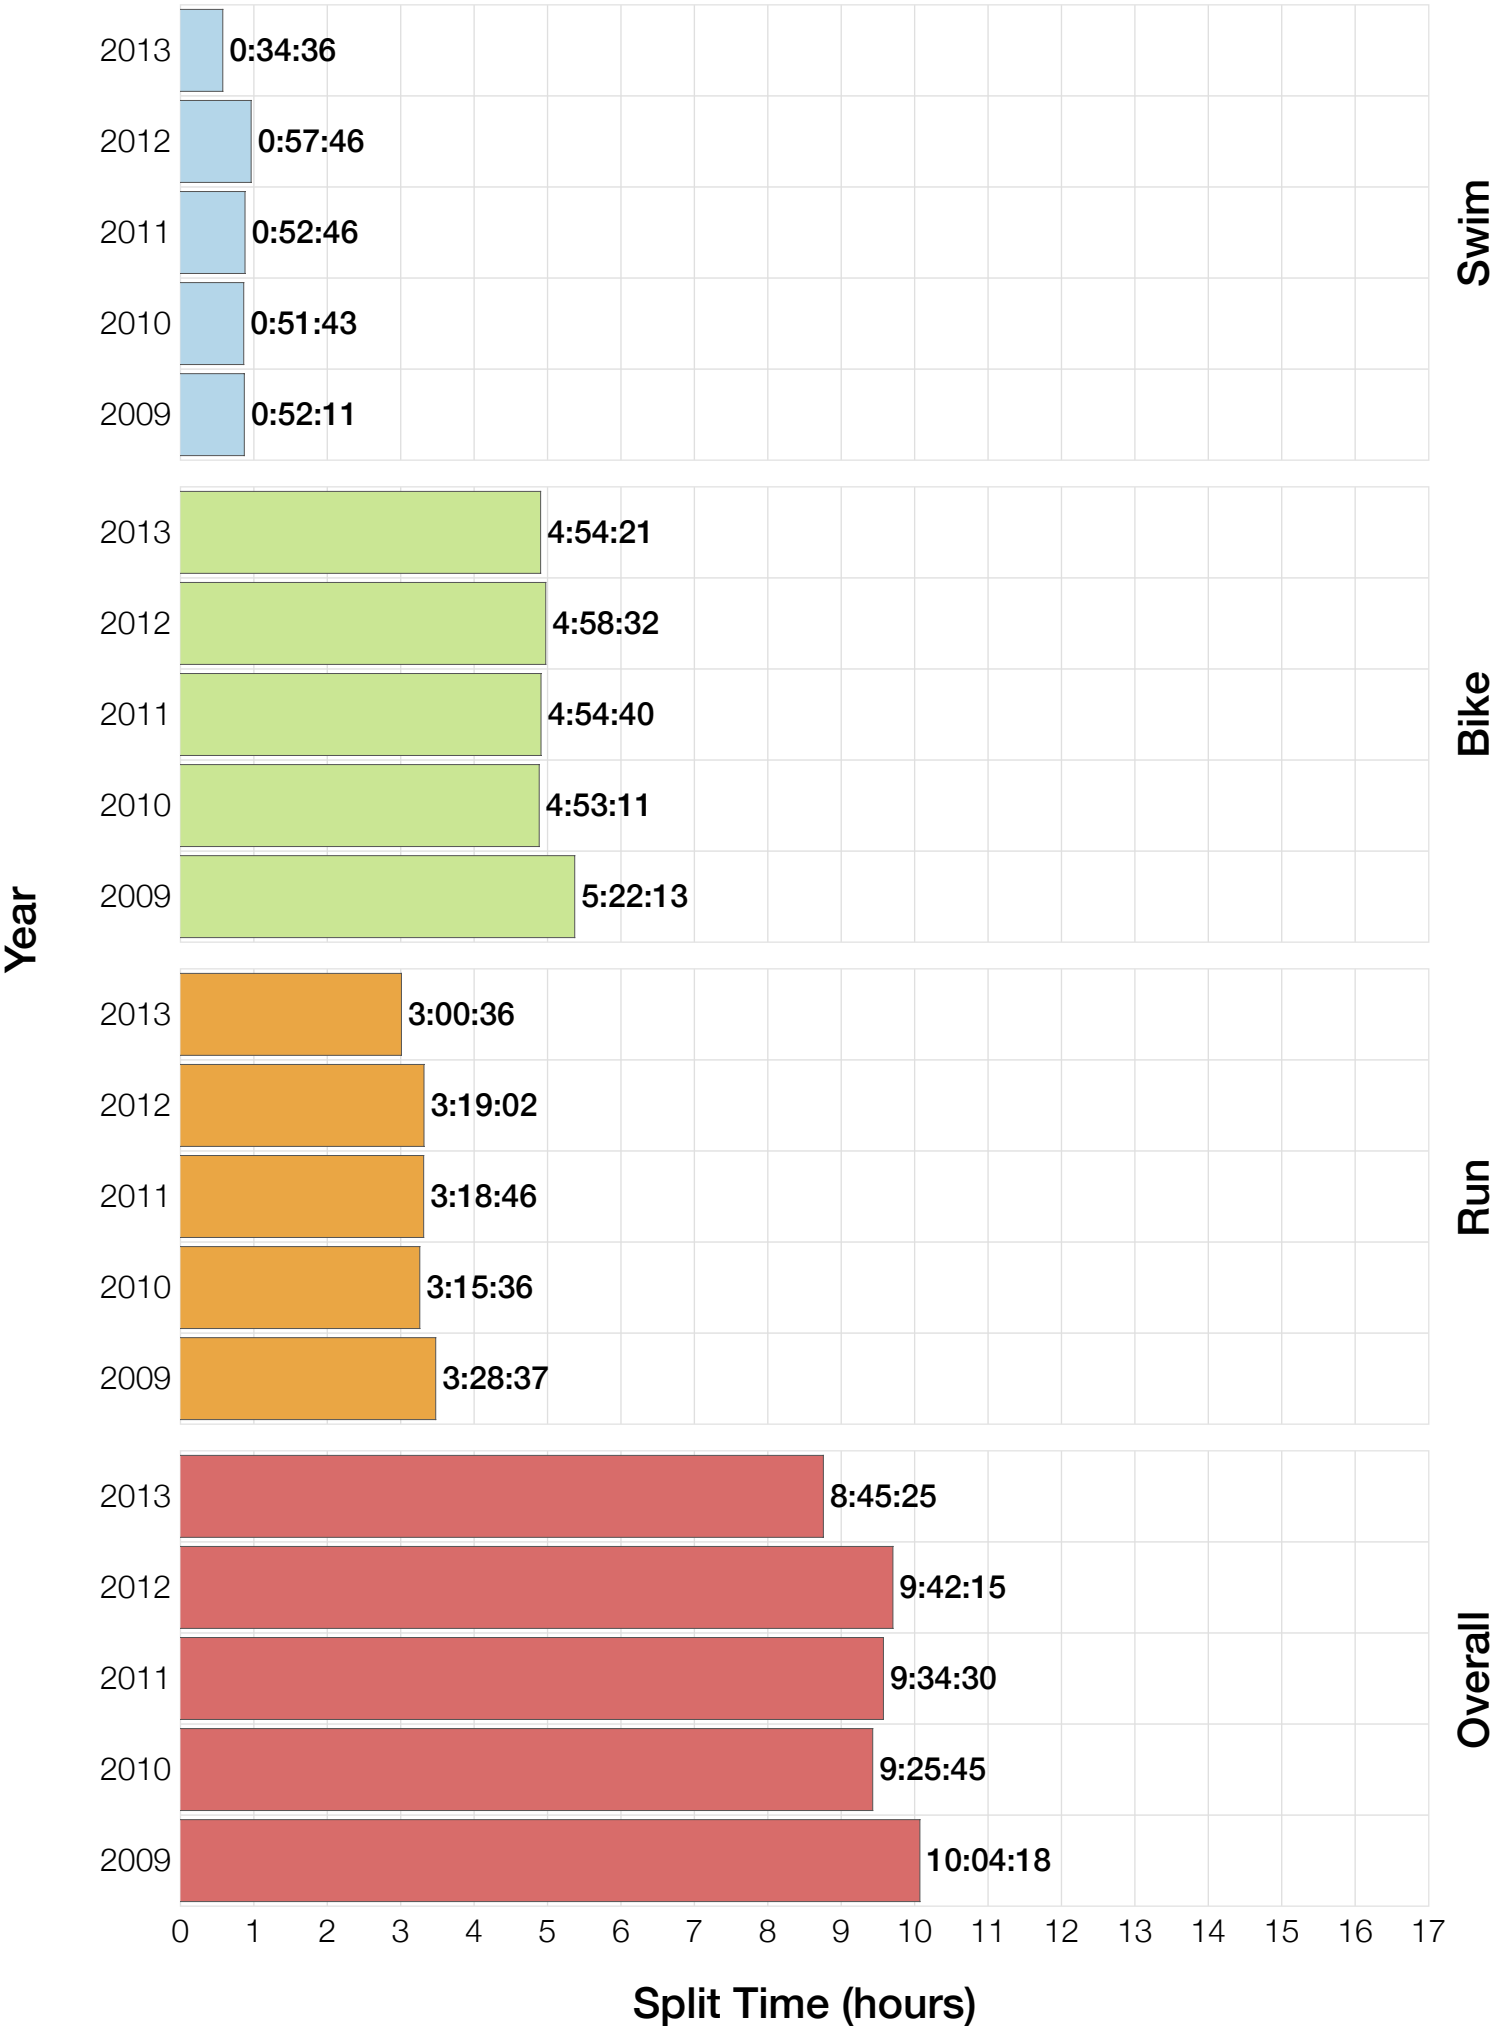

Ironman Cozumel M45-49 Stats

M45-49 Summary Statistics

Year	Finishers	M45-49 Finishers	Male Winner's Time	Female Winner's Time	M45-49 Winner's Time
2009	1319	143	8:18:40	9:06:58	10:04:18
2010	1636	181	8:12:20	9:07:08	9:25:45
2011	1753	160	8:23:52	9:14:08	9:34:30
2012	1787	186	8:15:07	9:15:38	9:42:15
2013	1851	213	7:55:23	8:52:28	8:45:25
Average	1669	177	8:13:04	9:07:16	9:30:26

M45-49 Swim

M45-49 Bike

M45-49 Run

M45-49 Overall

M45-49 Fastest Splits

M45-49 Median Splits

M45-49 Slowest Splits

M45-49 Top 30 Finishing Splits

Estimated Kona Slot Average Finishing Time Finishing Time

M45-49 Top 10 and Kona Times and Splits

Summary Statistics

Position	Swim Time	Bike Time	Run Time	Overall Time
Average Male Winner	0:48:50	4:42:16	2:52:49	8:13:04
Average Female Winner	0:49:43	4:58:01	3:13:04	9:07:16
Average 1st Age Grouper	0:52:23	5:14:29	3:25:51	9:30:26
Average 2nd Age Grouper	1:02:36	5:04:48	3:29:59	9:38:46
Average 3rd Age Grouper	0:56:10	5:19:23	3:30:55	9:44:02
Average 4th Age Grouper	0:58:44	5:13:13	3:39:36	9:49:33
Average 5th Age Grouper	1:01:27	5:13:27	3:34:43	9:55:15
Average 6th Age Grouper	1:01:30	5:16:15	3:34:22	9:59:12
Average 7th Age Grouper	0:58:59	5:19:05	3:39:01	10:04:03
Average 8th Age Grouper	1:04:12	5:16:01	3:39:37	10:06:40
Average 9th Age Grouper	1:00:51	5:30:26	3:36:07	10:15:03
Average 10th Age Grouper	0:58:19	5:31:20	3:42:20	10:19:09
Kona Qualifier Average	0:56:39	5:12:54	3:28:55	9:37:45
Top 10 Age Grouper Average	0:59:27	5:17:51	3:35:15	9:56:13