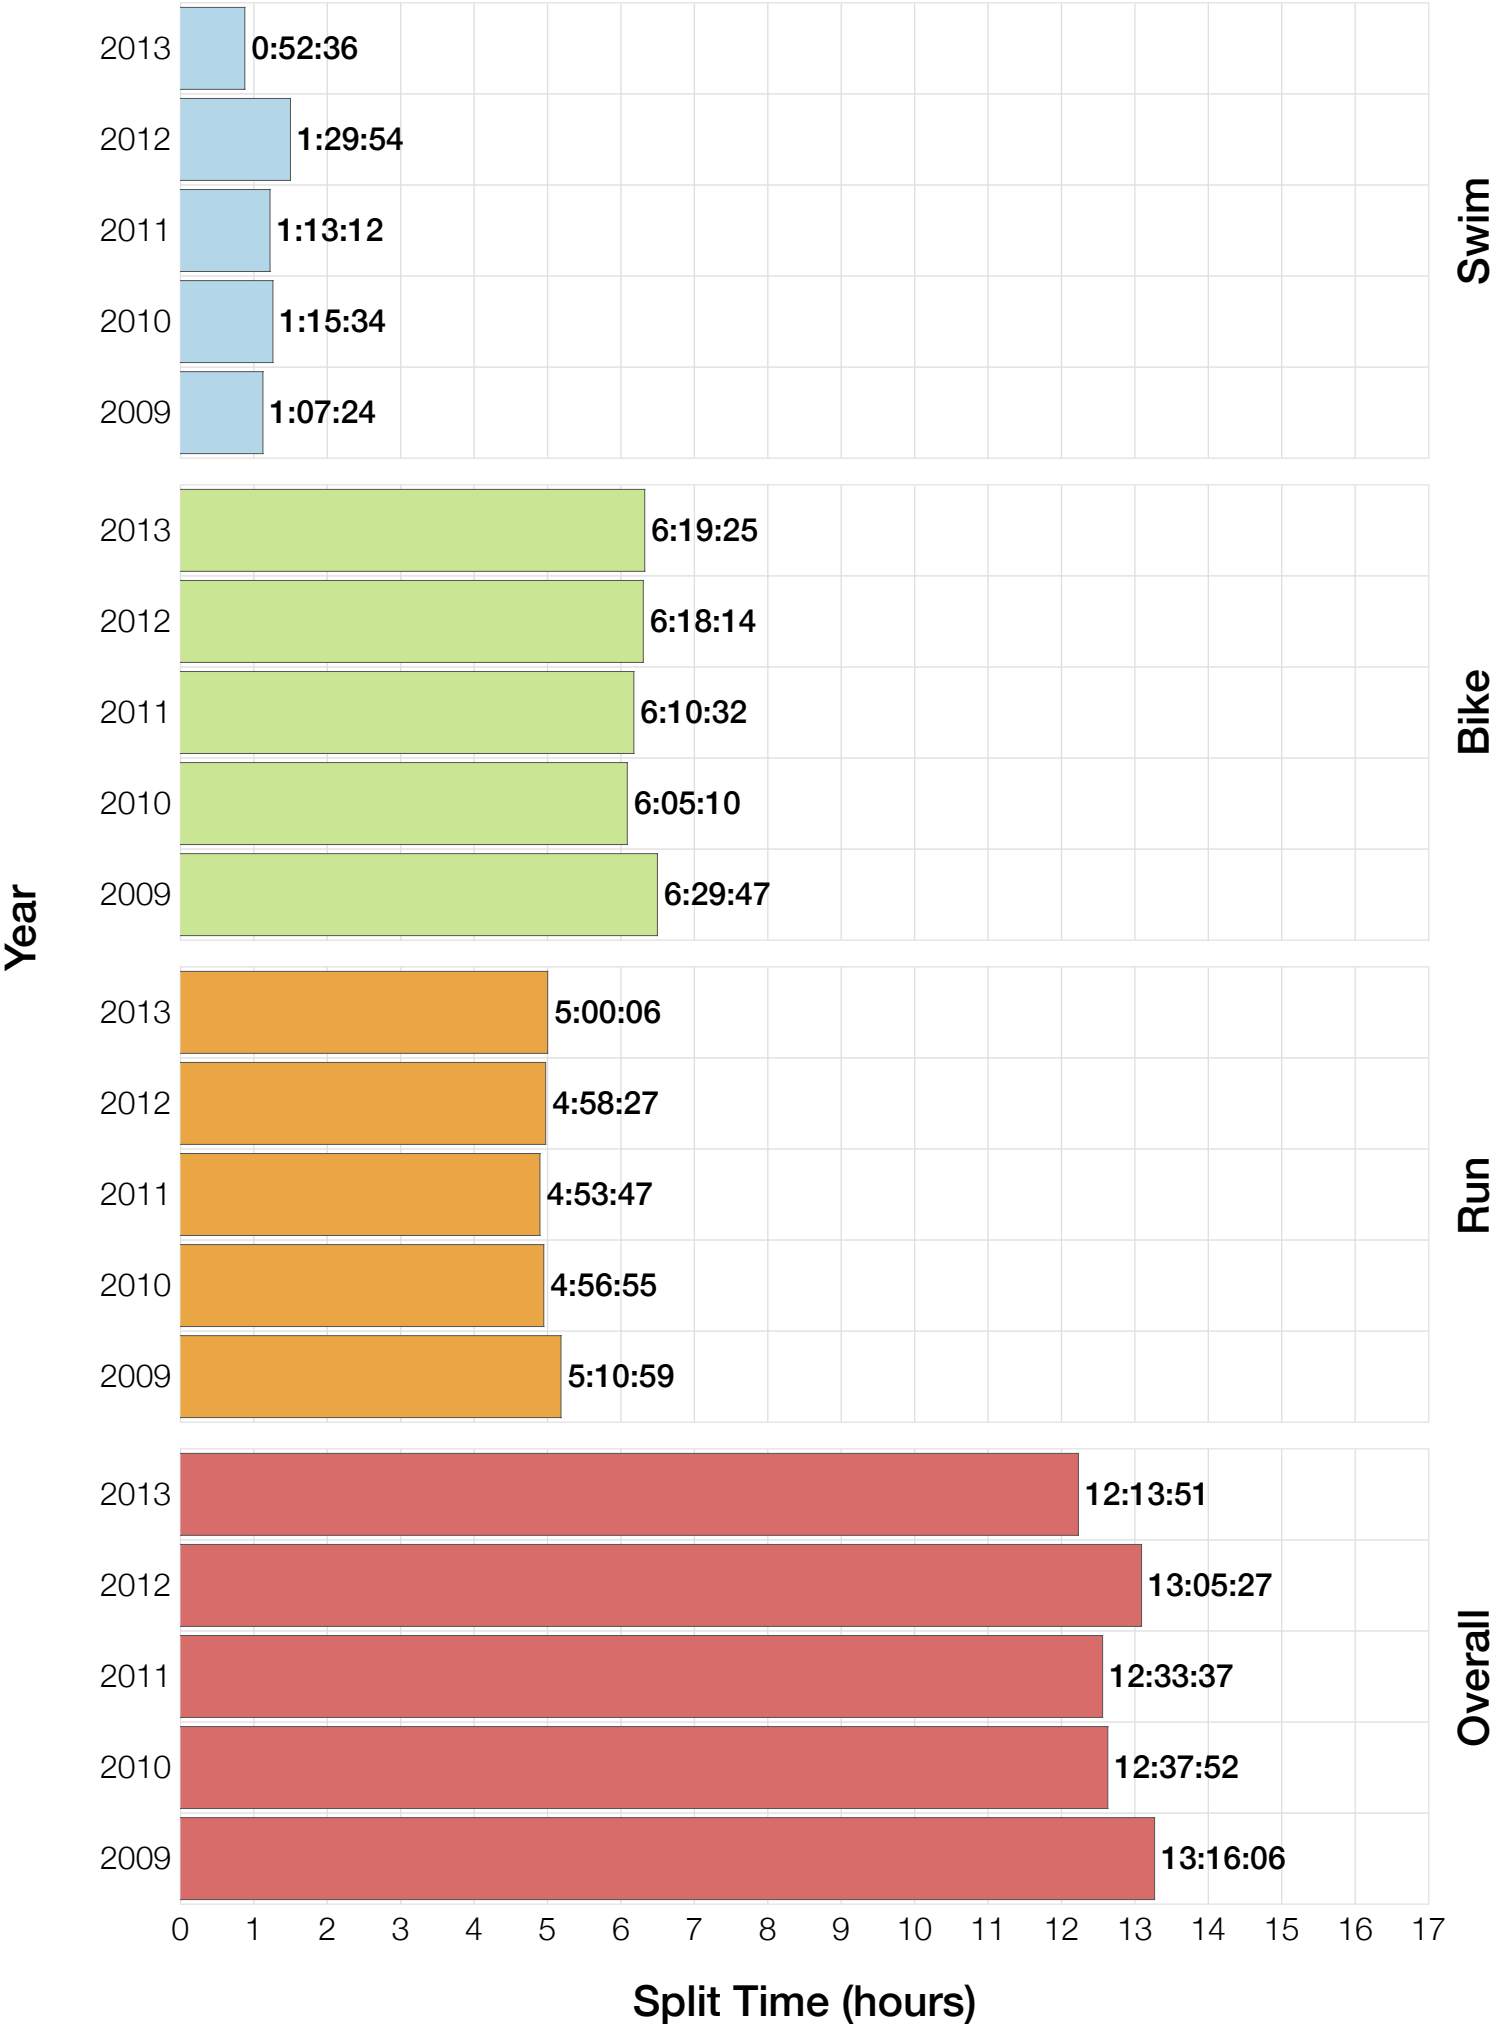

Ironman Cozumel M45-49 Stats

M45-49 Summary Statistics

Year	Finishers	M45-49 Finishers	Male Winner's Time	Female Winner's Time	M45-49 Winner's Time
2009	1319	143	8:18:40	9:06:58	10:04:18
2010	1636	181	8:12:20	9:07:08	9:25:45
2011	1753	160	8:23:52	9:14:08	9:34:30
2012	1787	186	8:15:07	9:15:38	9:42:15
2013	1851	213	7:55:23	8:52:28	8:45:25
Average	1669	177	8:13:04	9:07:16	9:30:26

M45-49 Swim

M45-49 Bike

M45-49 Run

M45-49 Overall

M45-49 Fastest Splits

M45-49 Median Splits

M45-49 Slowest Splits

M45-49 Top 30 Finishing Splits

Estimated Kona Slot Average Finishing Time Finishing Time

M45-49 Top 10 and Kona Times and Splits

Summary Statistics

Position	Swim Time	Bike Time	Run Time	Overall Time
Average Male Winner	0:48:50	4:42:16	2:52:49	8:13:04
Average Female Winner	0:49:43	4:58:01	3:13:04	9:07:16
Average 1st Age Grouper	0:52:23	5:14:29	3:25:51	9:30:26
Average 2nd Age Grouper	1:02:36	5:04:48	3:29:59	9:38:46
Average 3rd Age Grouper	0:56:10	5:19:23	3:30:55	9:44:02
Average 4th Age Grouper	0:58:44	5:13:13	3:39:36	9:49:33
Average 5th Age Grouper	1:01:27	5:13:27	3:34:43	9:55:15
Average 6th Age Grouper	1:01:30	5:16:15	3:34:22	9:59:12
Average 7th Age Grouper	0:58:59	5:19:05	3:39:01	10:04:03
Average 8th Age Grouper	1:04:12	5:16:01	3:39:37	10:06:40
Average 9th Age Grouper	1:00:51	5:30:26	3:36:07	10:15:03
Average 10th Age Grouper	0:58:19	5:31:20	3:42:20	10:19:09
Kona Qualifier Average	0:56:39	5:12:54	3:28:55	9:37:45
Top 10 Age Grouper Average	0:59:27	5:17:51	3:35:15	9:56:13