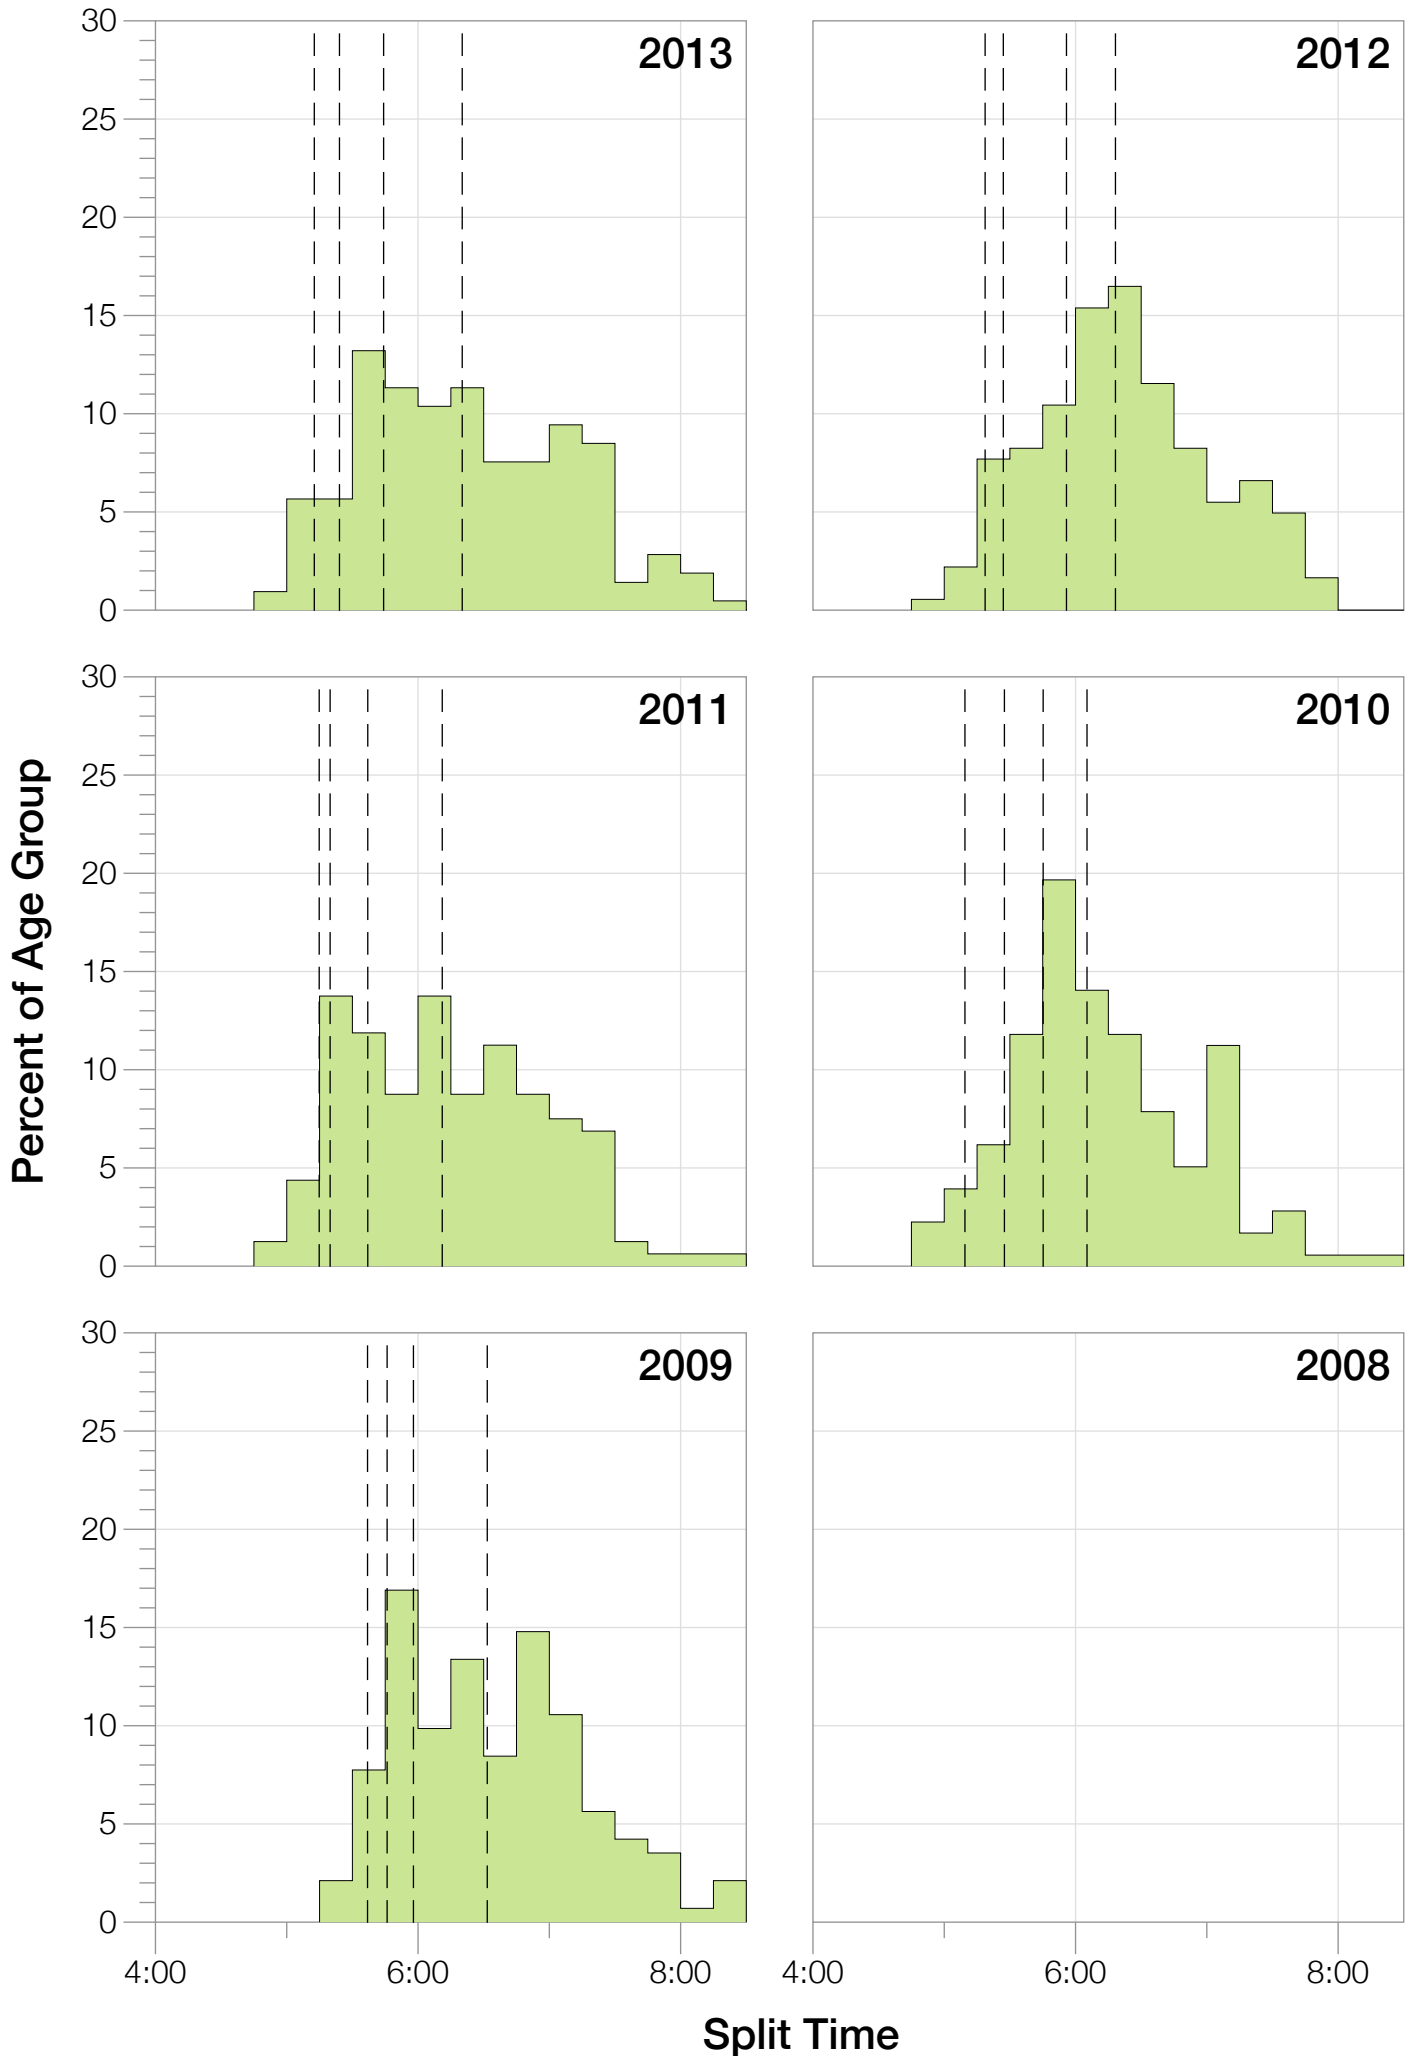

Ironman Cozumel M45-49 Stats

M45-49 Summary Statistics

Year	Finishers	M45-49 Finishers	Male Winner's Time	Female Winner's Time	M45-49 Winner's Time
2009	1319	143	8:18:40	9:06:58	10:04:18
2010	1636	181	8:12:20	9:07:08	9:25:45
2011	1753	160	8:23:52	9:14:08	9:34:30
2012	1787	186	8:15:07	9:15:38	9:42:15
2013	1851	213	7:55:23	8:52:28	8:45:25
Average	1669	177	8:13:04	9:07:16	9:30:26

M45-49 Swim

M45-49 Bike

M45-49 Run

M45-49 Overall

M45-49 Fastest Splits

M45-49 Median Splits

M45-49 Slowest Splits

M45-49 Top 30 Finishing Splits

Estimated Kona Slot Average Finishing Time Finishing Time

M45-49 Top 10 and Kona Times and Splits

Summary Statistics

Position	Swim Time	Bike Time	Run Time	Overall Time
Average Male Winner	0:48:50	4:42:16	2:52:49	8:13:04
Average Female Winner	0:49:43	4:58:01	3:13:04	9:07:16
Average 1st Age Grouper	0:52:23	5:14:29	3:25:51	9:30:26
Average 2nd Age Grouper	1:02:36	5:04:48	3:29:59	9:38:46
Average 3rd Age Grouper	0:56:10	5:19:23	3:30:55	9:44:02
Average 4th Age Grouper	0:58:44	5:13:13	3:39:36	9:49:33
Average 5th Age Grouper	1:01:27	5:13:27	3:34:43	9:55:15
Average 6th Age Grouper	1:01:30	5:16:15	3:34:22	9:59:12
Average 7th Age Grouper	0:58:59	5:19:05	3:39:01	10:04:03
Average 8th Age Grouper	1:04:12	5:16:01	3:39:37	10:06:40
Average 9th Age Grouper	1:00:51	5:30:26	3:36:07	10:15:03
Average 10th Age Grouper	0:58:19	5:31:20	3:42:20	10:19:09
Kona Qualifier Average	0:56:39	5:12:54	3:28:55	9:37:45
Top 10 Age Grouper Average	0:59:27	5:17:51	3:35:15	9:56:13