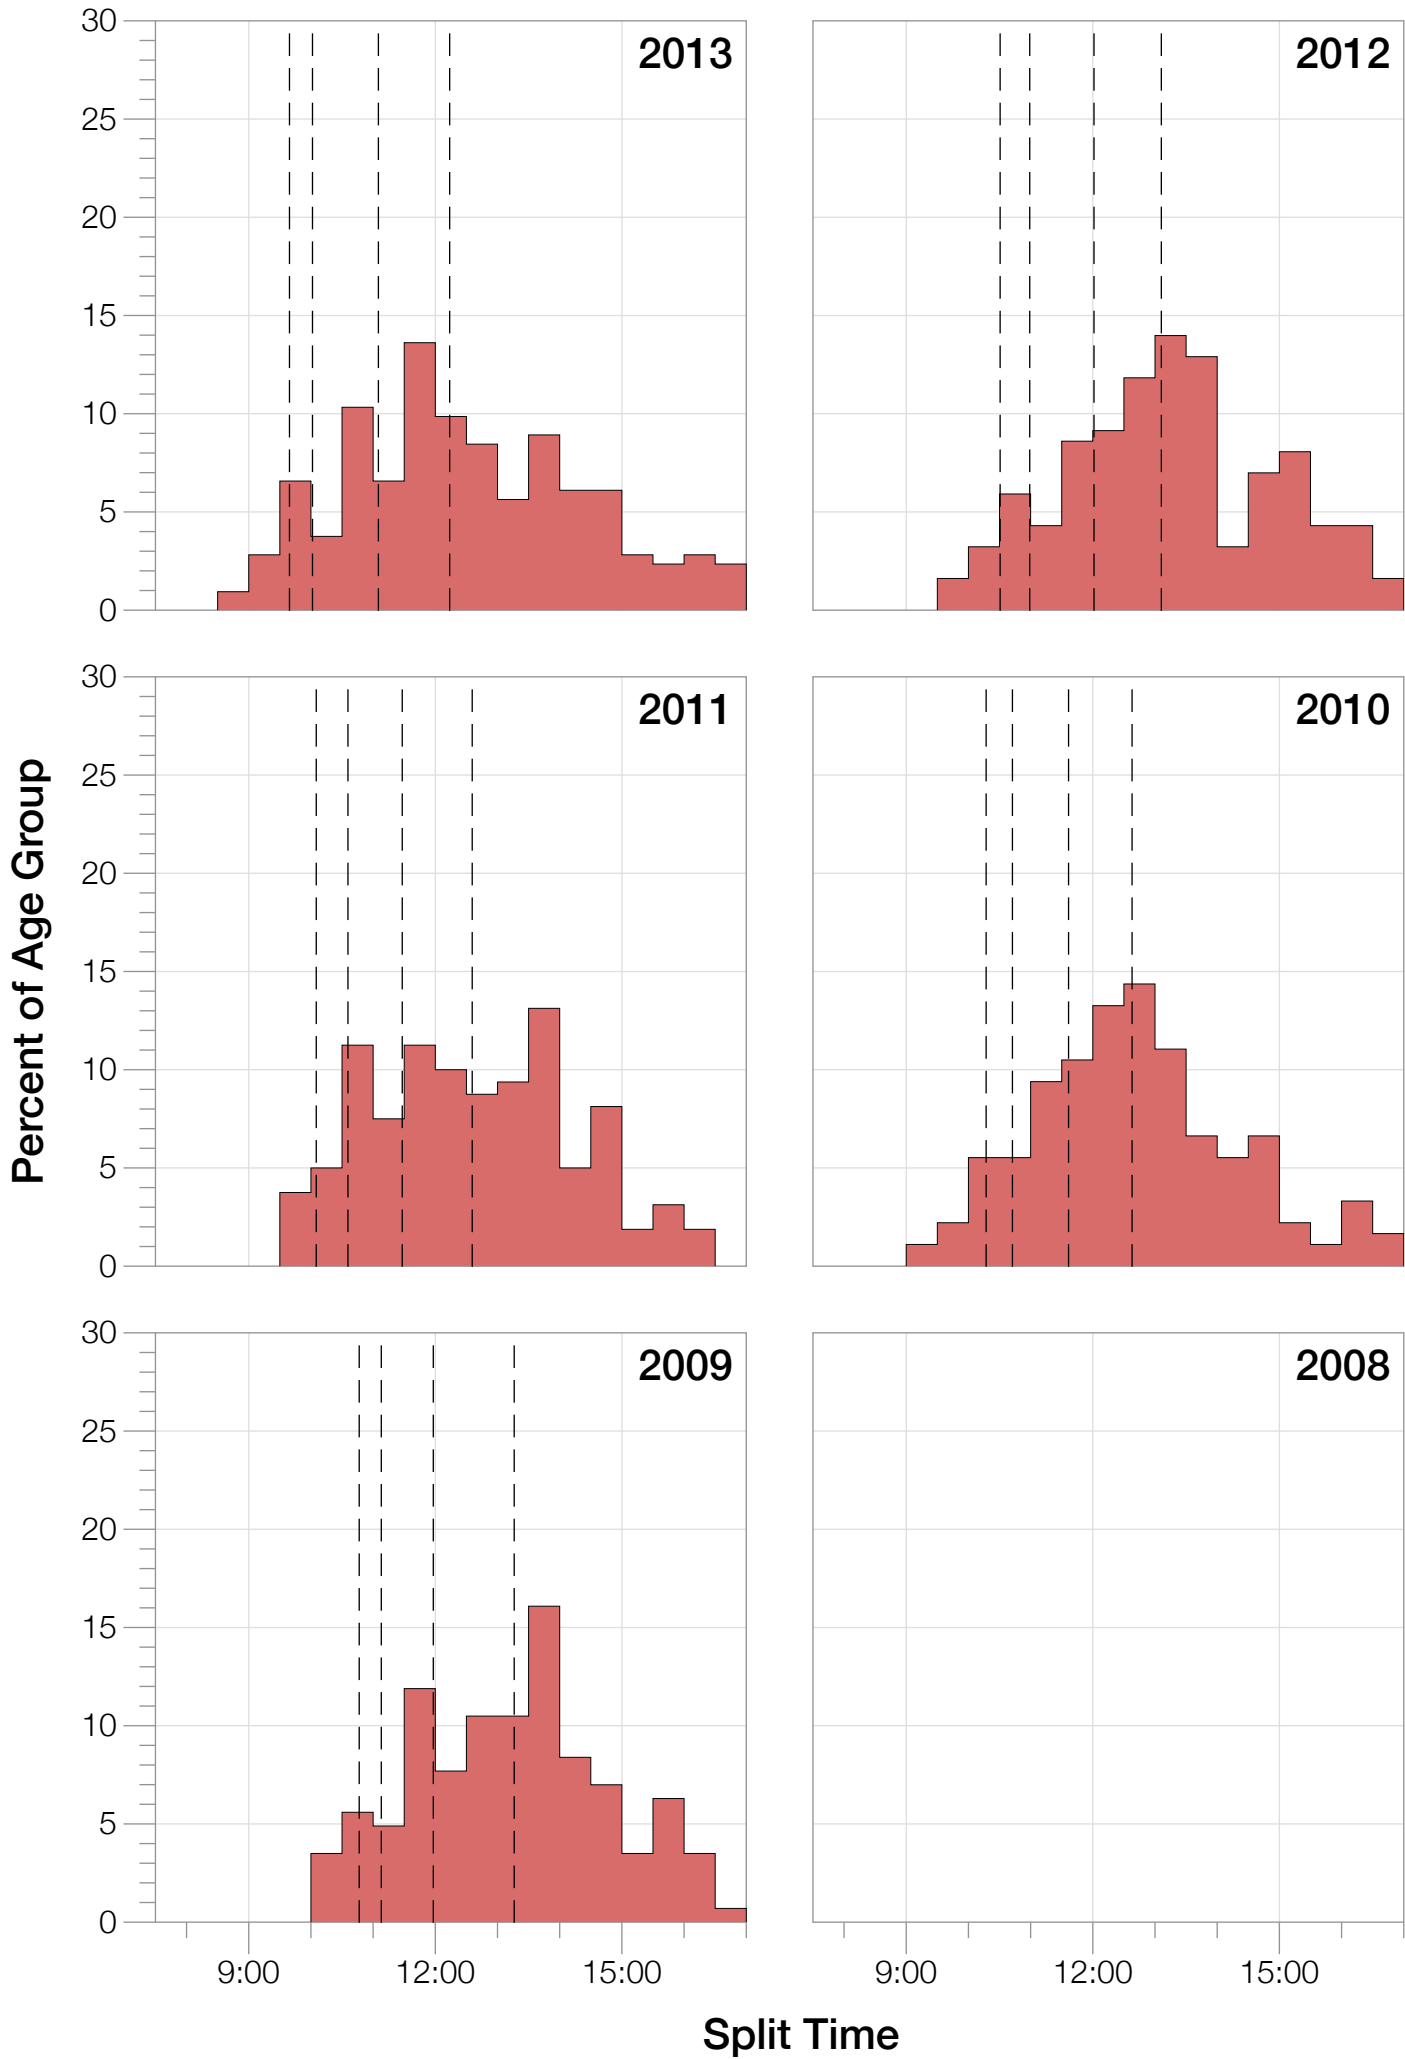

Ironman Cozumel M45-49 Stats

M45-49 Summary Statistics

Year	Finishers	M45-49 Finishers	Male Winner's Time	Female Winner's Time	M45-49 Winner's Time
2009	1319	143	8:18:40	9:06:58	10:04:18
2010	1636	181	8:12:20	9:07:08	9:25:45
2011	1753	160	8:23:52	9:14:08	9:34:30
2012	1787	186	8:15:07	9:15:38	9:42:15
2013	1851	213	7:55:23	8:52:28	8:45:25
Average	1669	177	8:13:04	9:07:16	9:30:26

M45-49 Swim

M45-49 Bike

M45-49 Run

M45-49 Overall

M45-49 Fastest Splits

M45-49 Median Splits

M45-49 Slowest Splits

M45-49 Top 30 Finishing Splits

Estimated Kona Slot Average Finishing Time Finishing Time

M45-49 Top 10 and Kona Times and Splits

Summary Statistics

Position	Swim Time	Bike Time	Run Time	Overall Time
Average Male Winner	0:48:50	4:42:16	2:52:49	8:13:04
Average Female Winner	0:49:43	4:58:01	3:13:04	9:07:16
Average 1st Age Grouper	0:52:23	5:14:29	3:25:51	9:30:26
Average 2nd Age Grouper	1:02:36	5:04:48	3:29:59	9:38:46
Average 3rd Age Grouper	0:56:10	5:19:23	3:30:55	9:44:02
Average 4th Age Grouper	0:58:44	5:13:13	3:39:36	9:49:33
Average 5th Age Grouper	1:01:27	5:13:27	3:34:43	9:55:15
Average 6th Age Grouper	1:01:30	5:16:15	3:34:22	9:59:12
Average 7th Age Grouper	0:58:59	5:19:05	3:39:01	10:04:03
Average 8th Age Grouper	1:04:12	5:16:01	3:39:37	10:06:40
Average 9th Age Grouper	1:00:51	5:30:26	3:36:07	10:15:03
Average 10th Age Grouper	0:58:19	5:31:20	3:42:20	10:19:09
Kona Qualifier Average	0:56:39	5:12:54	3:28:55	9:37:45
Top 10 Age Grouper Average	0:59:27	5:17:51	3:35:15	9:56:13