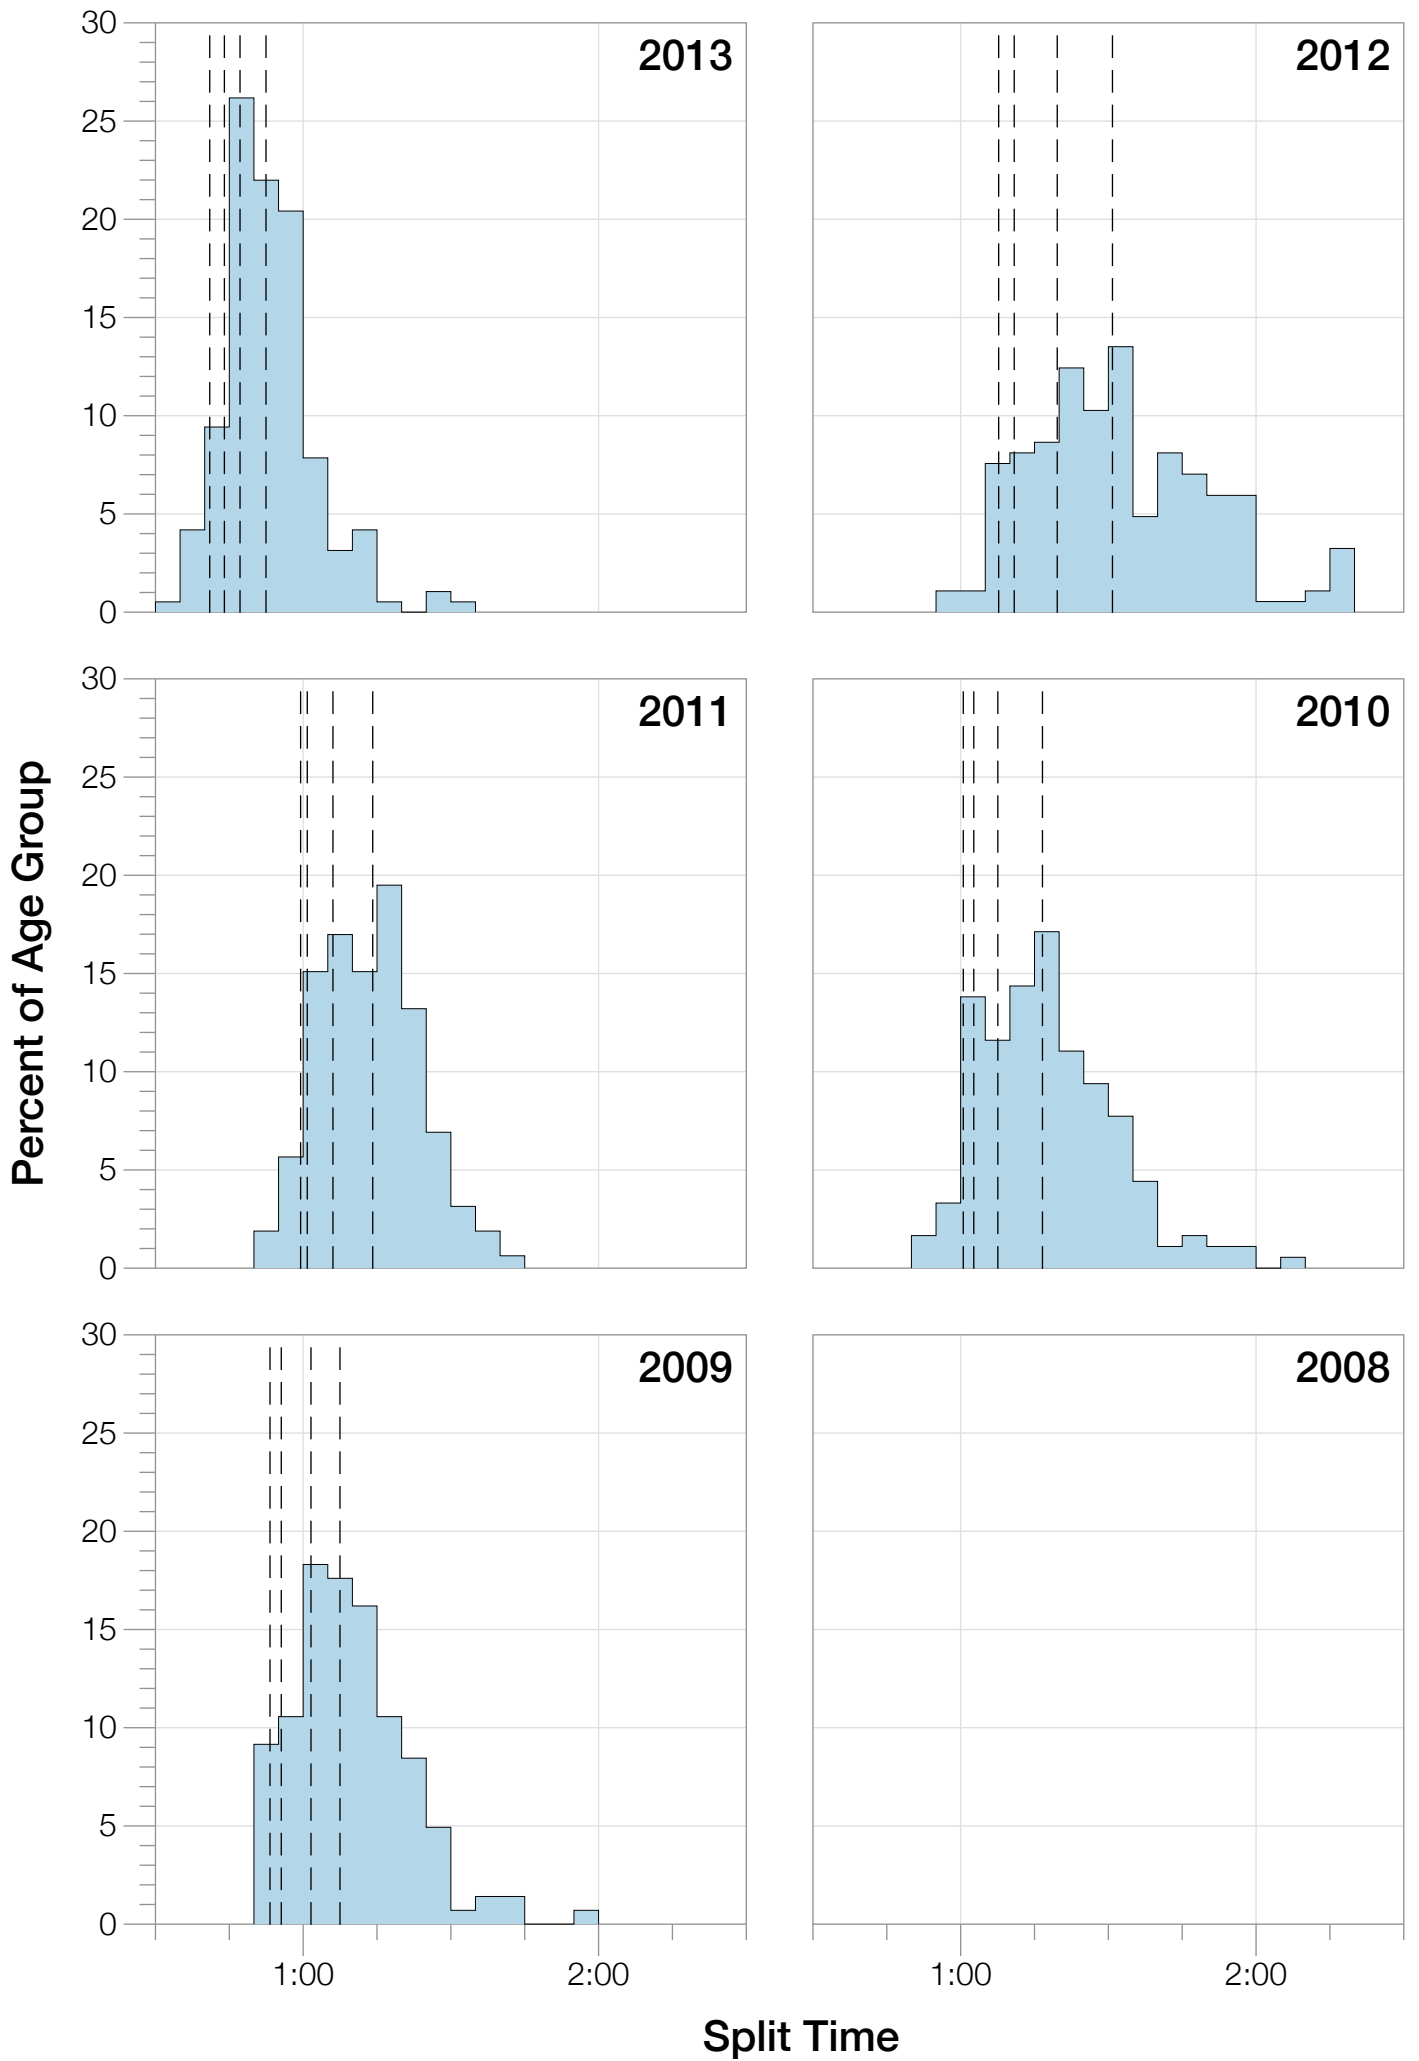

Ironman Cozumel M45-49 Stats

M45-49 Summary Statistics

Year	Finishers	M45-49 Finishers	Male Winner's Time	Female Winner's Time	M45-49 Winner's Time
2009	1319	143	8:18:40	9:06:58	10:04:18
2010	1636	181	8:12:20	9:07:08	9:25:45
2011	1753	160	8:23:52	9:14:08	9:34:30
2012	1787	186	8:15:07	9:15:38	9:42:15
2013	1851	213	7:55:23	8:52:28	8:45:25
Average	1669	177	8:13:04	9:07:16	9:30:26

M45-49 Swim

M45-49 Bike

M45-49 Run

M45-49 Overall

M45-49 Fastest Splits

M45-49 Median Splits

M45-49 Slowest Splits

M45-49 Top 30 Finishing Splits

Estimated Kona Slot Average Finishing Time Finishing Time

M45-49 Top 10 and Kona Times and Splits

Summary Statistics

Position	Swim Time	Bike Time	Run Time	Overall Time
Average Male Winner	0:48:50	4:42:16	2:52:49	8:13:04
Average Female Winner	0:49:43	4:58:01	3:13:04	9:07:16
Average 1st Age Grouper	0:52:23	5:14:29	3:25:51	9:30:26
Average 2nd Age Grouper	1:02:36	5:04:48	3:29:59	9:38:46
Average 3rd Age Grouper	0:56:10	5:19:23	3:30:55	9:44:02
Average 4th Age Grouper	0:58:44	5:13:13	3:39:36	9:49:33
Average 5th Age Grouper	1:01:27	5:13:27	3:34:43	9:55:15
Average 6th Age Grouper	1:01:30	5:16:15	3:34:22	9:59:12
Average 7th Age Grouper	0:58:59	5:19:05	3:39:01	10:04:03
Average 8th Age Grouper	1:04:12	5:16:01	3:39:37	10:06:40
Average 9th Age Grouper	1:00:51	5:30:26	3:36:07	10:15:03
Average 10th Age Grouper	0:58:19	5:31:20	3:42:20	10:19:09
Kona Qualifier Average	0:56:39	5:12:54	3:28:55	9:37:45
Top 10 Age Grouper Average	0:59:27	5:17:51	3:35:15	9:56:13