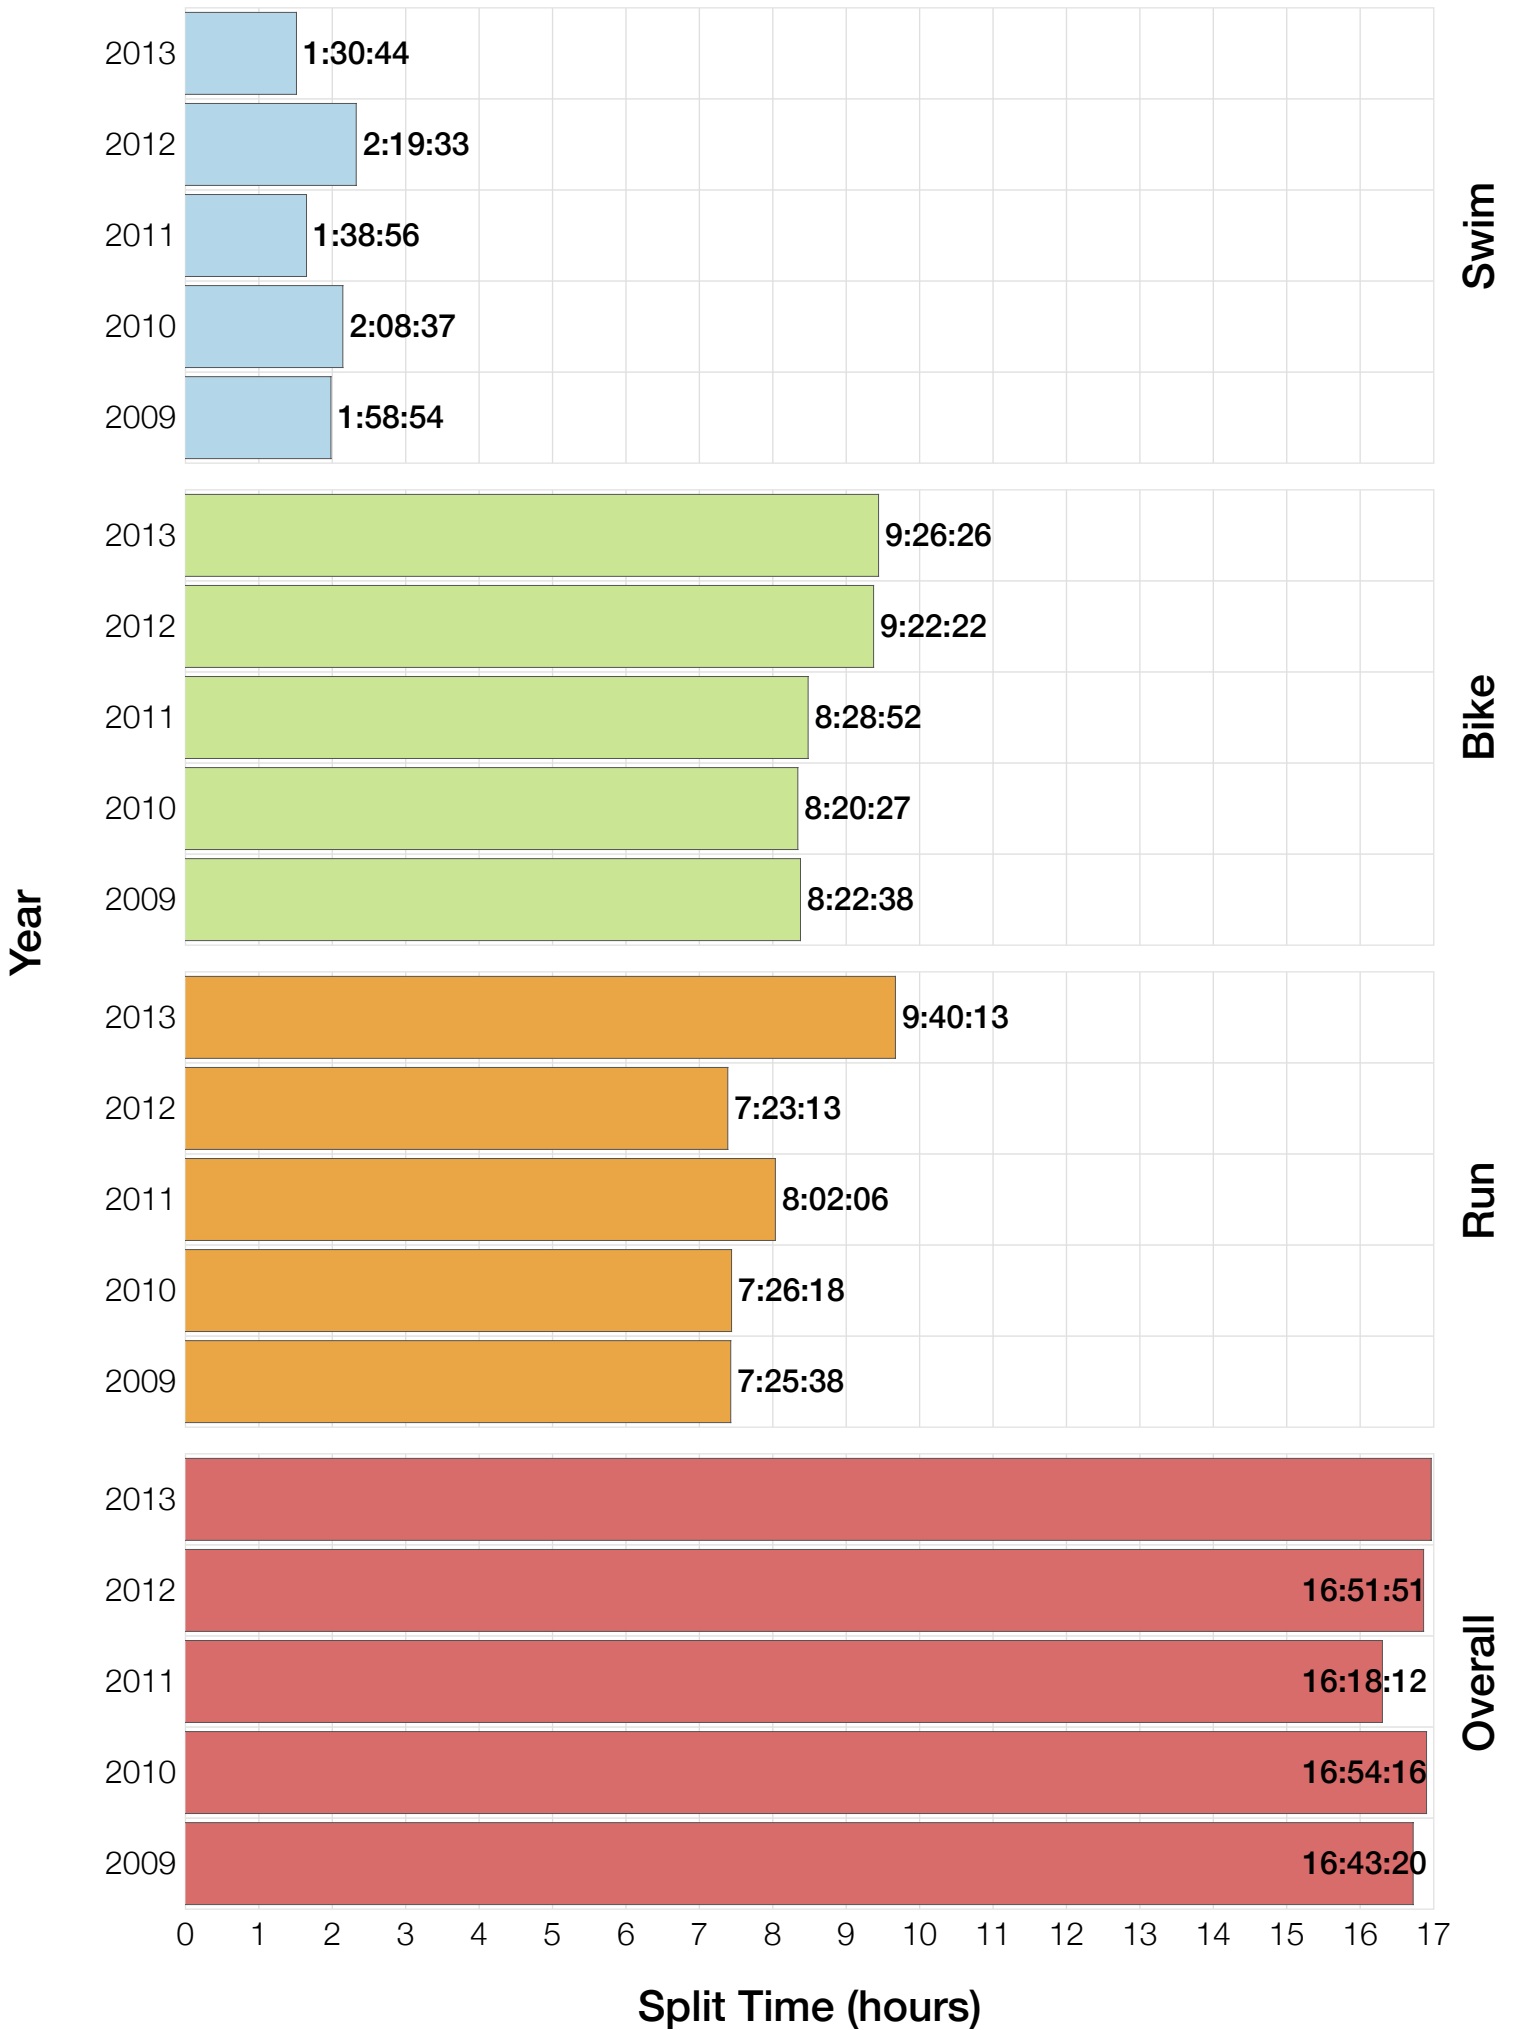

M45-49 Swim

M45-49 Bike

M45-49 Run

M45-49 Overall

M45-49 Fastest Splits

M45-49 Median Splits

M45-49 Slowest Splits

M45-49 Top 30 Finishing Splits

Estimated Kona Slot Average Finishing Time Finishing Time

M45-49 Top 10 and Kona Times and Splits

Summary Statistics

Position	Swim Time	Bike Time	Run Time	Overall Time
Average Male Winner	0:48:50	4:42:16	2:52:49	8:13:04
Average Female Winner	0:49:43	4:58:01	3:13:04	9:07:16
Average 1st Age Grouper	0:52:23	5:14:29	3:25:51	9:30:26
Average 2nd Age Grouper	1:02:36	5:04:48	3:29:59	9:38:46
Average 3rd Age Grouper	0:56:10	5:19:23	3:30:55	9:44:02
Average 4th Age Grouper	0:58:44	5:13:13	3:39:36	9:49:33
Average 5th Age Grouper	1:01:27	5:13:27	3:34:43	9:55:15
Average 6th Age Grouper	1:01:30	5:16:15	3:34:22	9:59:12
Average 7th Age Grouper	0:58:59	5:19:05	3:39:01	10:04:03
Average 8th Age Grouper	1:04:12	5:16:01	3:39:37	10:06:40
Average 9th Age Grouper	1:00:51	5:30:26	3:36:07	10:15:03
Average 10th Age Grouper	0:58:19	5:31:20	3:42:20	10:19:09
Kona Qualifier Average	0:56:39	5:12:54	3:28:55	9:37:45
Top 10 Age Grouper Average	0:59:27	5:17:51	3:35:15	9:56:13

Cozumel 2013

Position	Swim Time	Bike Time	Run Time	Overall Time
Male Winner	0:36:54	4:22:20	2:51:34	7:55:23
Female Winner	0:36:59	5:03:41	3:07:10	8:52:28
1st Age Grouper	0:34:36	5:36:43	3:07:15	8:45:25
2nd Age Grouper		4:54:21	3:20:47	8:59:28
3rd Age Grouper	0:41:06	5:47:21	3:20:32	9:10:10
4th Age Grouper	0:41:48	5:47:50	3:19:58	9:12:47
5th Age Grouper	0:47:54	4:57:55	3:21:22	9:13:08
6th Age Grouper	0:45:41	5:03:46	3:20:51	9:17:17
7th Age Grouper	0:42:43	5:07:56	3:21:38	9:17:51
8th Age Grouper	0:42:10	5:01:32	3:28:55	9:18:56
9th Age Grouper	0:47:45	5:41:13	3:00:36	9:35:17
10th Age Grouper	0:47:40	5:14:31	3:26:05	9:37:07
Kona Qualifier Average	0:37:51	5:26:08	3:16:11	8:58:21
Top 10 Age Grouper Average	0:43:29	5:19:18	3:18:47	9:14:44