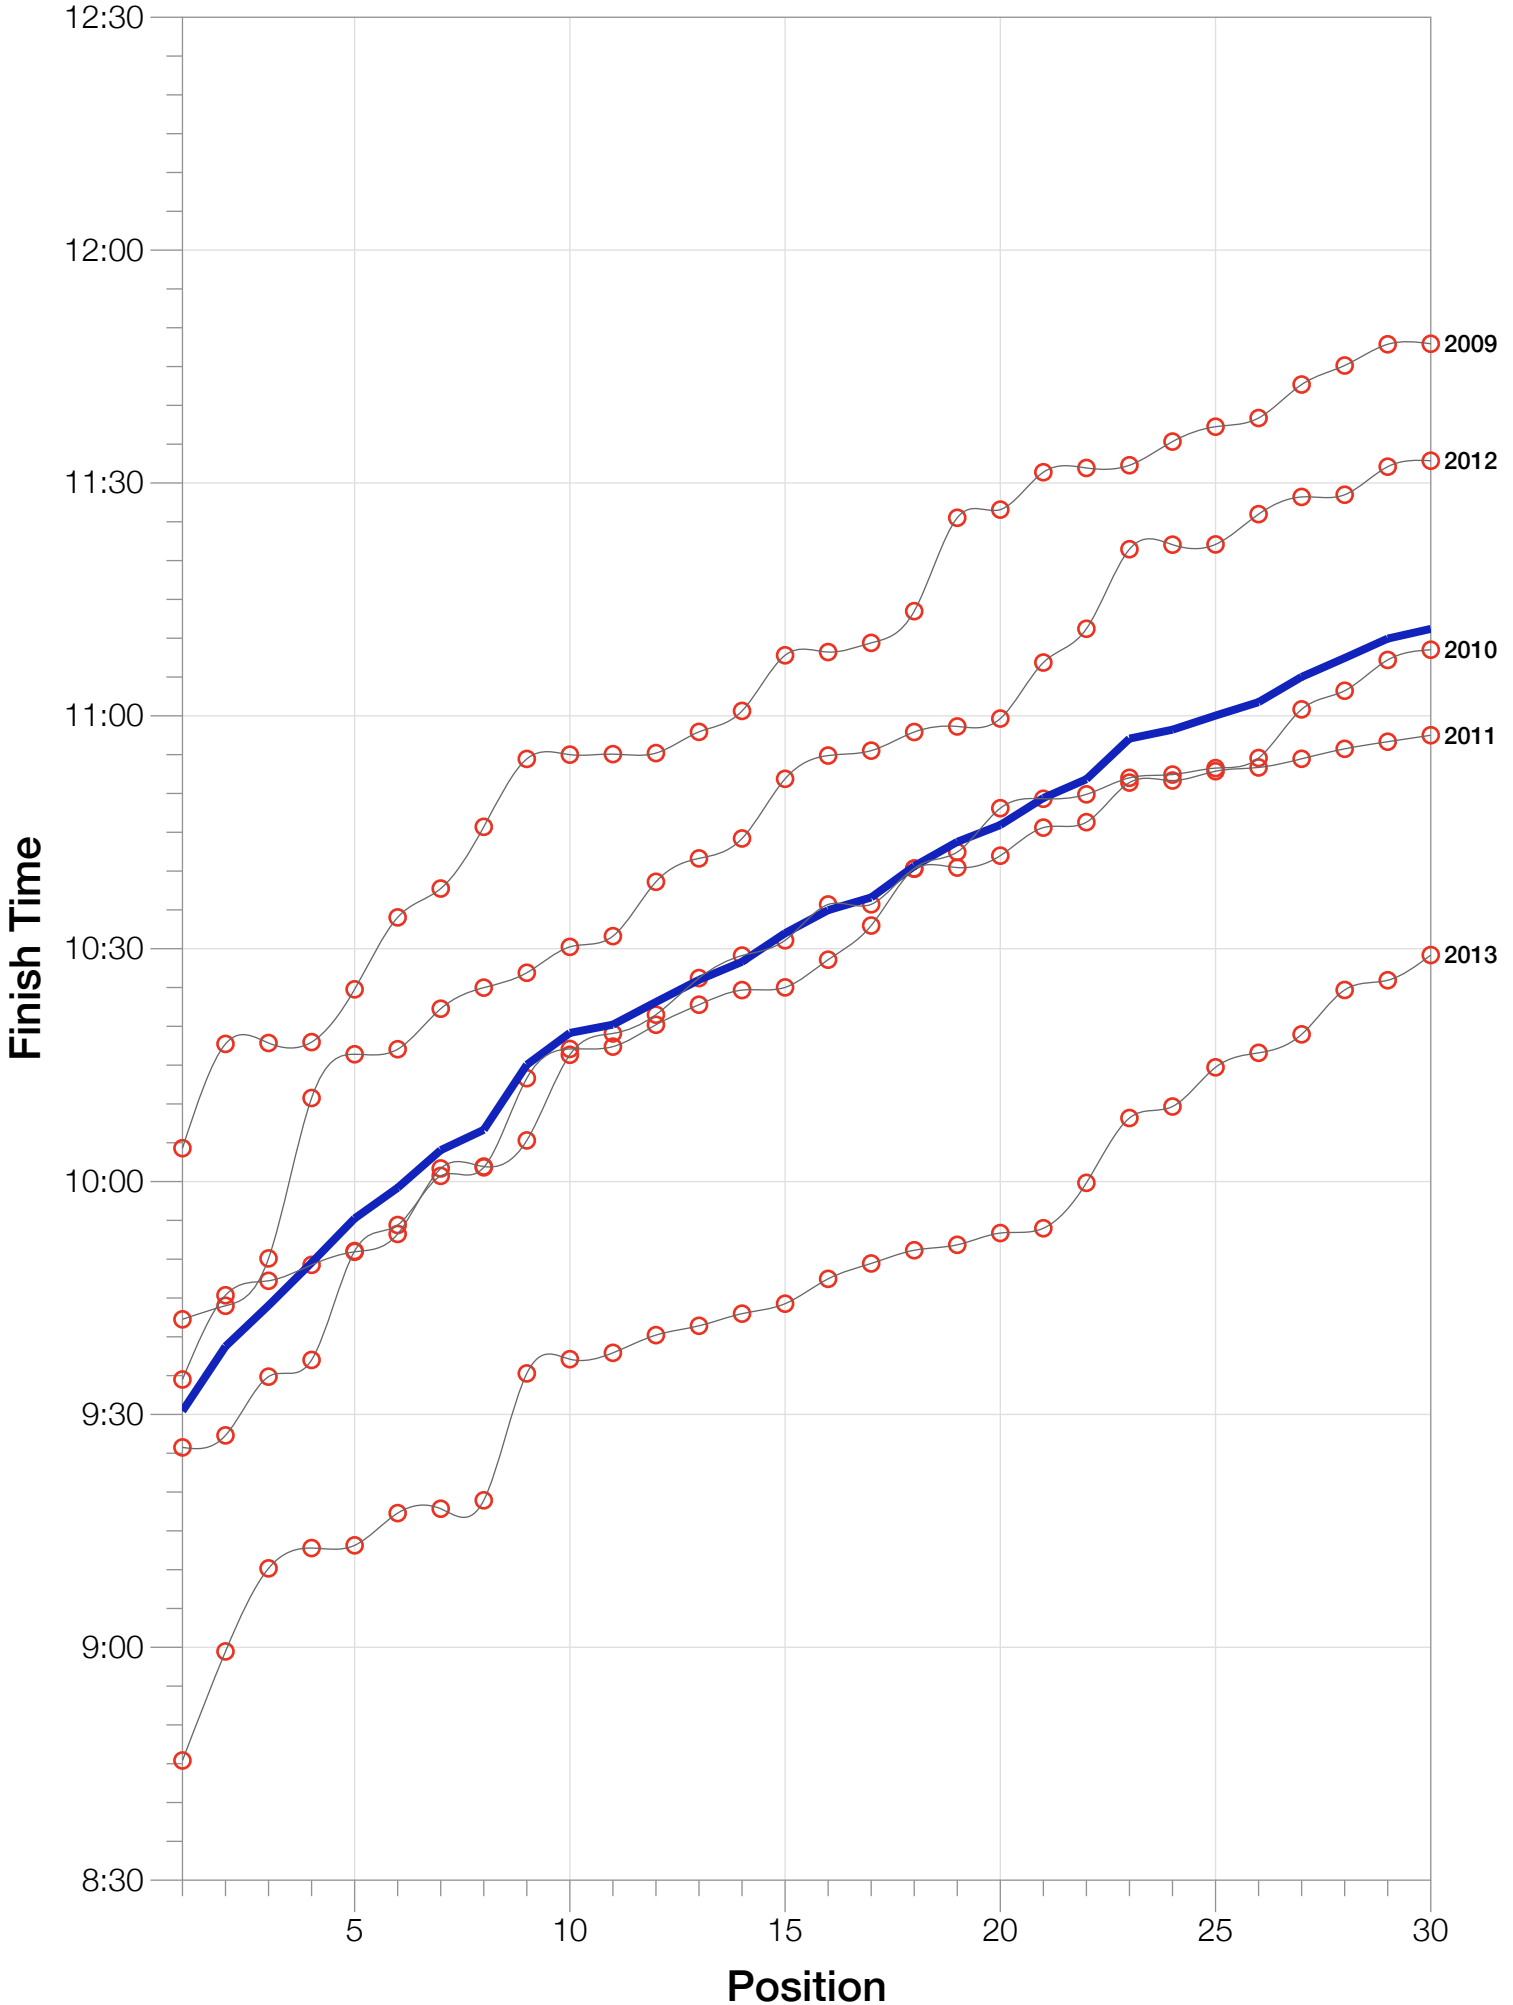

Ironman Cozumel M45-49 Stats

M45-49 Summary Statistics

Year	Finishers	M45-49 Finishers	Male Winner's Time	Female Winner's Time	M45-49 Winner's Time
2009	1319	143	8:18:40	9:06:58	10:04:18
2010	1636	181	8:12:20	9:07:08	9:25:45
2011	1753	160	8:23:52	9:14:08	9:34:30
2012	1787	186	8:15:07	9:15:38	9:42:15
2013	1851	213	7:55:23	8:52:28	8:45:25
Average	1669	177	8:13:04	9:07:16	9:30:26

M45-49 Swim

M45-49 Bike

M45-49 Run

M45-49 Overall

M45-49 Fastest Splits

M45-49 Median Splits

M45-49 Slowest Splits

M45-49 Top 30 Finishing Splits

Estimated Kona Slot Average Finishing Time Finishing Time

M45-49 Top 10 and Kona Times and Splits

Summary Statistics

Position	Swim Time	Bike Time	Run Time	Overall Time
Average Male Winner	0:48:50	4:42:16	2:52:49	8:13:04
Average Female Winner	0:49:43	4:58:01	3:13:04	9:07:16
Average 1st Age Grouper	0:52:23	5:14:29	3:25:51	9:30:26
Average 2nd Age Grouper	1:02:36	5:04:48	3:29:59	9:38:46
Average 3rd Age Grouper	0:56:10	5:19:23	3:30:55	9:44:02
Average 4th Age Grouper	0:58:44	5:13:13	3:39:36	9:49:33
Average 5th Age Grouper	1:01:27	5:13:27	3:34:43	9:55:15
Average 6th Age Grouper	1:01:30	5:16:15	3:34:22	9:59:12
Average 7th Age Grouper	0:58:59	5:19:05	3:39:01	10:04:03
Average 8th Age Grouper	1:04:12	5:16:01	3:39:37	10:06:40
Average 9th Age Grouper	1:00:51	5:30:26	3:36:07	10:15:03
Average 10th Age Grouper	0:58:19	5:31:20	3:42:20	10:19:09
Kona Qualifier Average	0:56:39	5:12:54	3:28:55	9:37:45
Top 10 Age Grouper Average	0:59:27	5:17:51	3:35:15	9:56:13