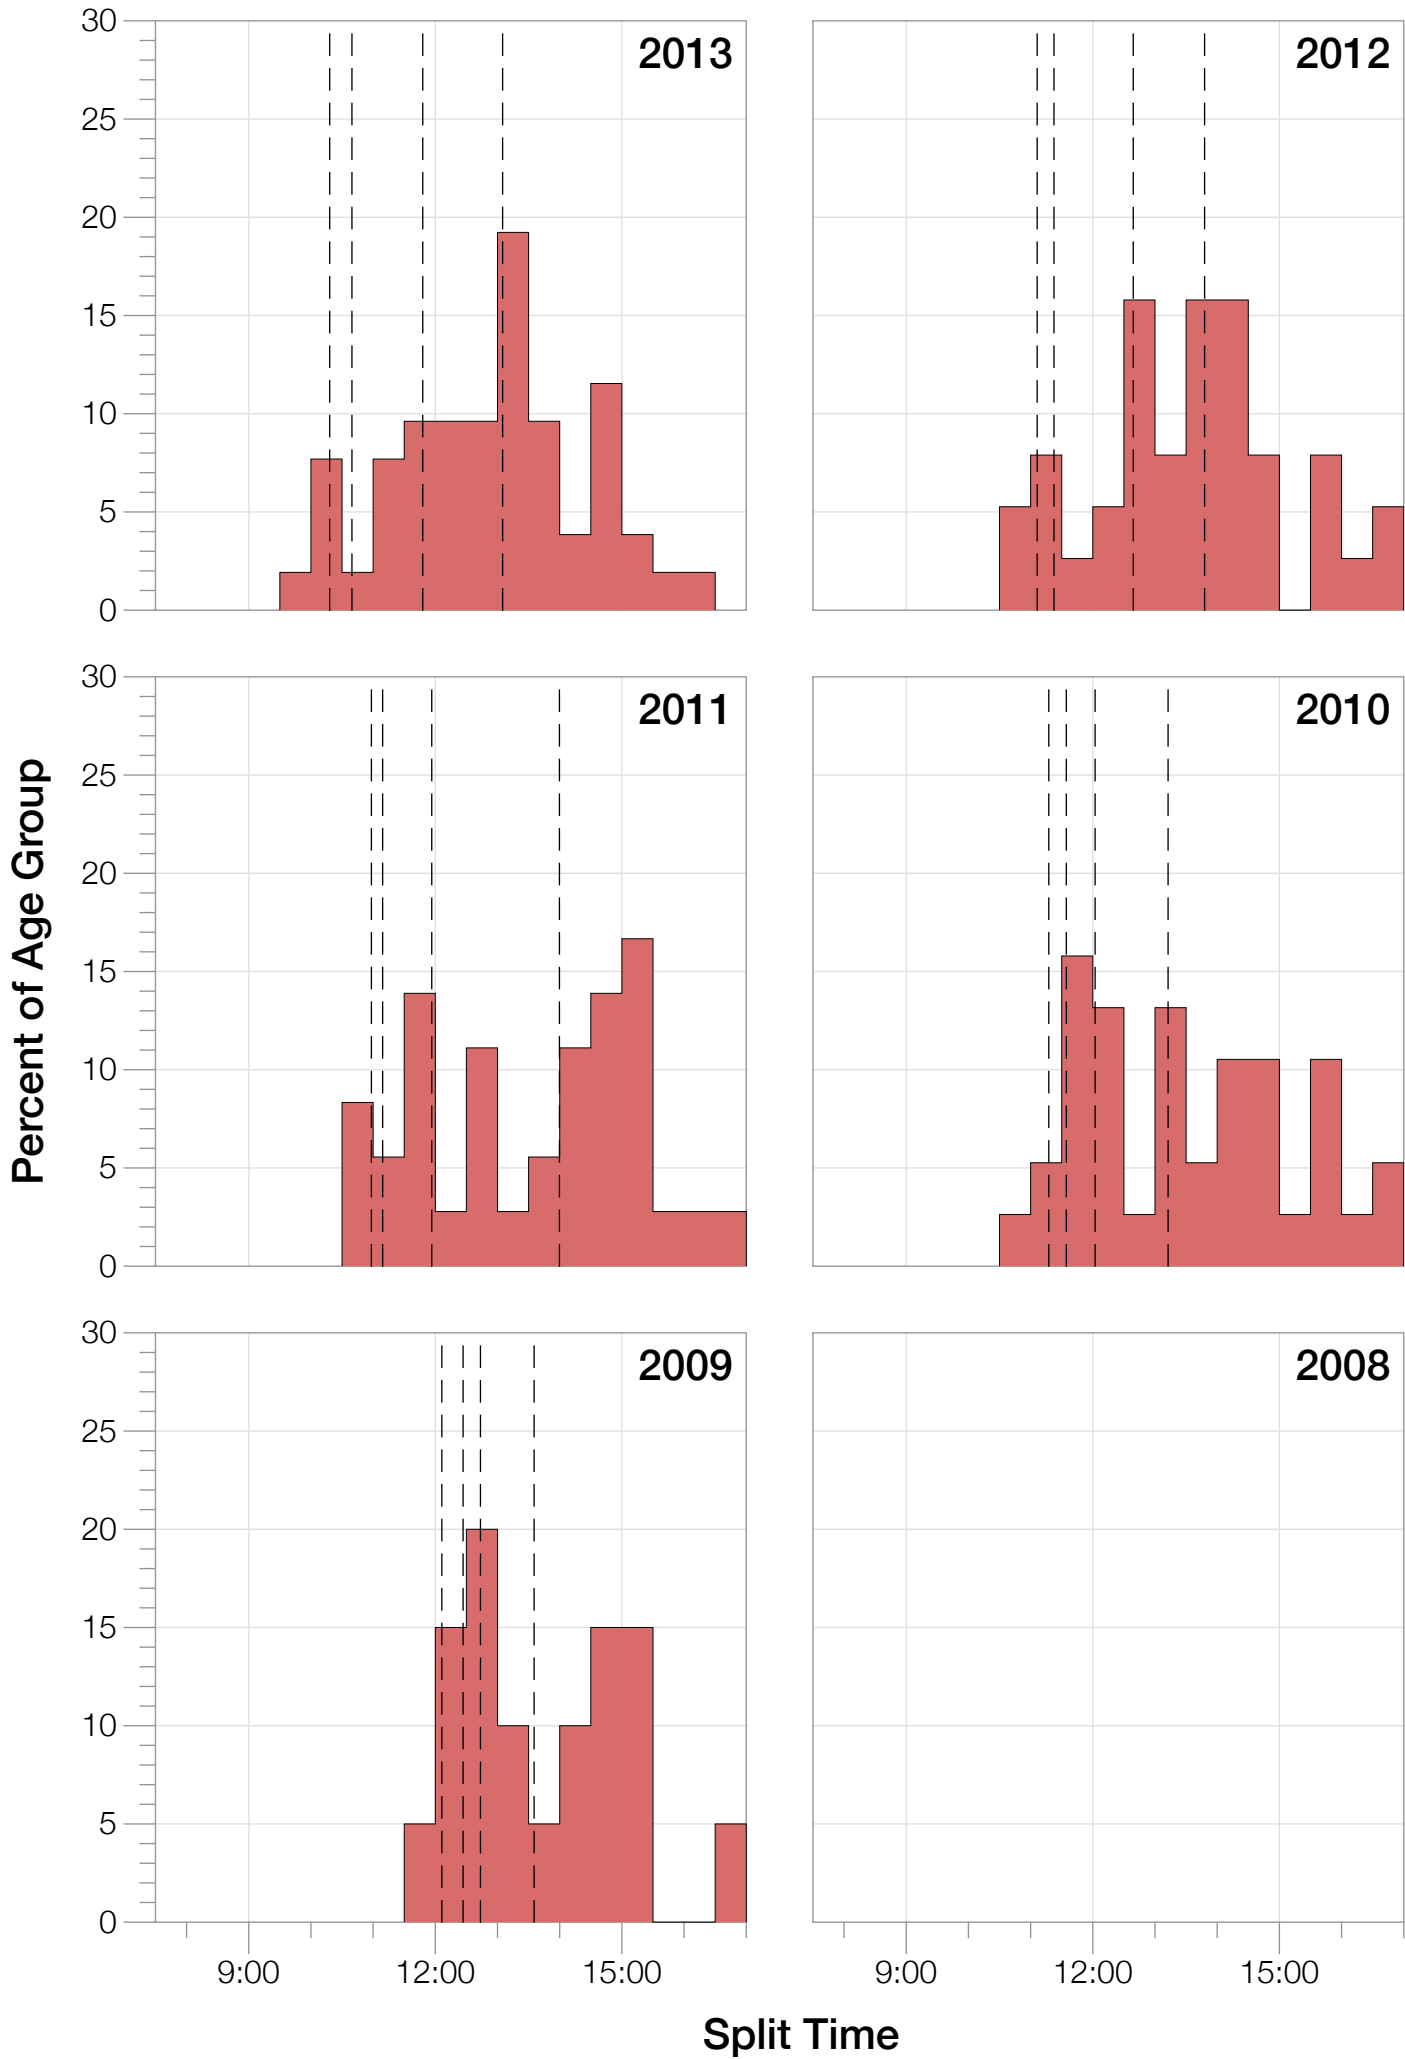

Ironman Louisville

M55-59 Stats

M55-59 Summary Statistics

Year	Finishers	M55-59 Finishers	Male Winner's Time	Female Winner's Time	M55-59 Winner's Time
2009	1319	20	8:18:40	9:06:58	11:40:16
2010	1636	38	8:12:20	9:07:08	10:56:04
2011	1753	36	8:23:52	9:14:08	10:37:36
2012	1787	38	8:15:07	9:15:38	10:39:31
2013	1851	52	7:55:23	8:52:28	9:40:43
Average	1669	37	8:13:04	9:07:16	10:42:50

M55-59 Swim

M55-59 Bike

M55-59 Run

M55-59 Overall

M55-59 Fastest Splits

M55-59 Median Splits

M55-59 Slowest Splits

M55-59 Top 30 Finishing Splits

Estimated Kona Slot Average Finishing Time Finishing Time

M55-59 Top 10 and Kona Times and Splits

Summary Statistics

Position	Swim Time	Bike Time	Run Time	Overall Time
Average Male Winner	0:48:50	4:42:16	2:52:49	8:13:04
Average Female Winner	0:49:43	4:58:01	3:13:04	9:07:16
Average 1st Age Grouper	1:03:10	5:36:20	4:05:30	10:42:50
Average 2nd Age Grouper	1:07:22	6:05:35	4:07:50	11:00:14
Average 3rd Age Grouper	1:02:06	5:42:36	4:21:49	11:14:53
Average 4th Age Grouper	1:02:25	5:45:43	4:22:39	11:19:57
Average 5th Age Grouper	1:10:56	6:04:24	4:19:18	11:29:25
Average 6th Age Grouper	1:13:29	5:52:06	4:25:41	11:42:07
Average 7th Age Grouper	1:12:59	5:57:27	4:30:50	11:52:19
Average 8th Age Grouper	1:14:33	5:57:07	4:37:15	12:00:26
Average 9th Age Grouper	1:10:21	5:46:03	5:09:24	12:11:52
Average 10th Age Grouper	1:18:06	6:02:43	4:44:03	12:17:42
Kona Qualifier Average	1:05:16	5:50:58	4:06:32	10:51:32
Top 10 Age Grouper Average	1:09:40	5:53:09	4:28:07	11:35:10