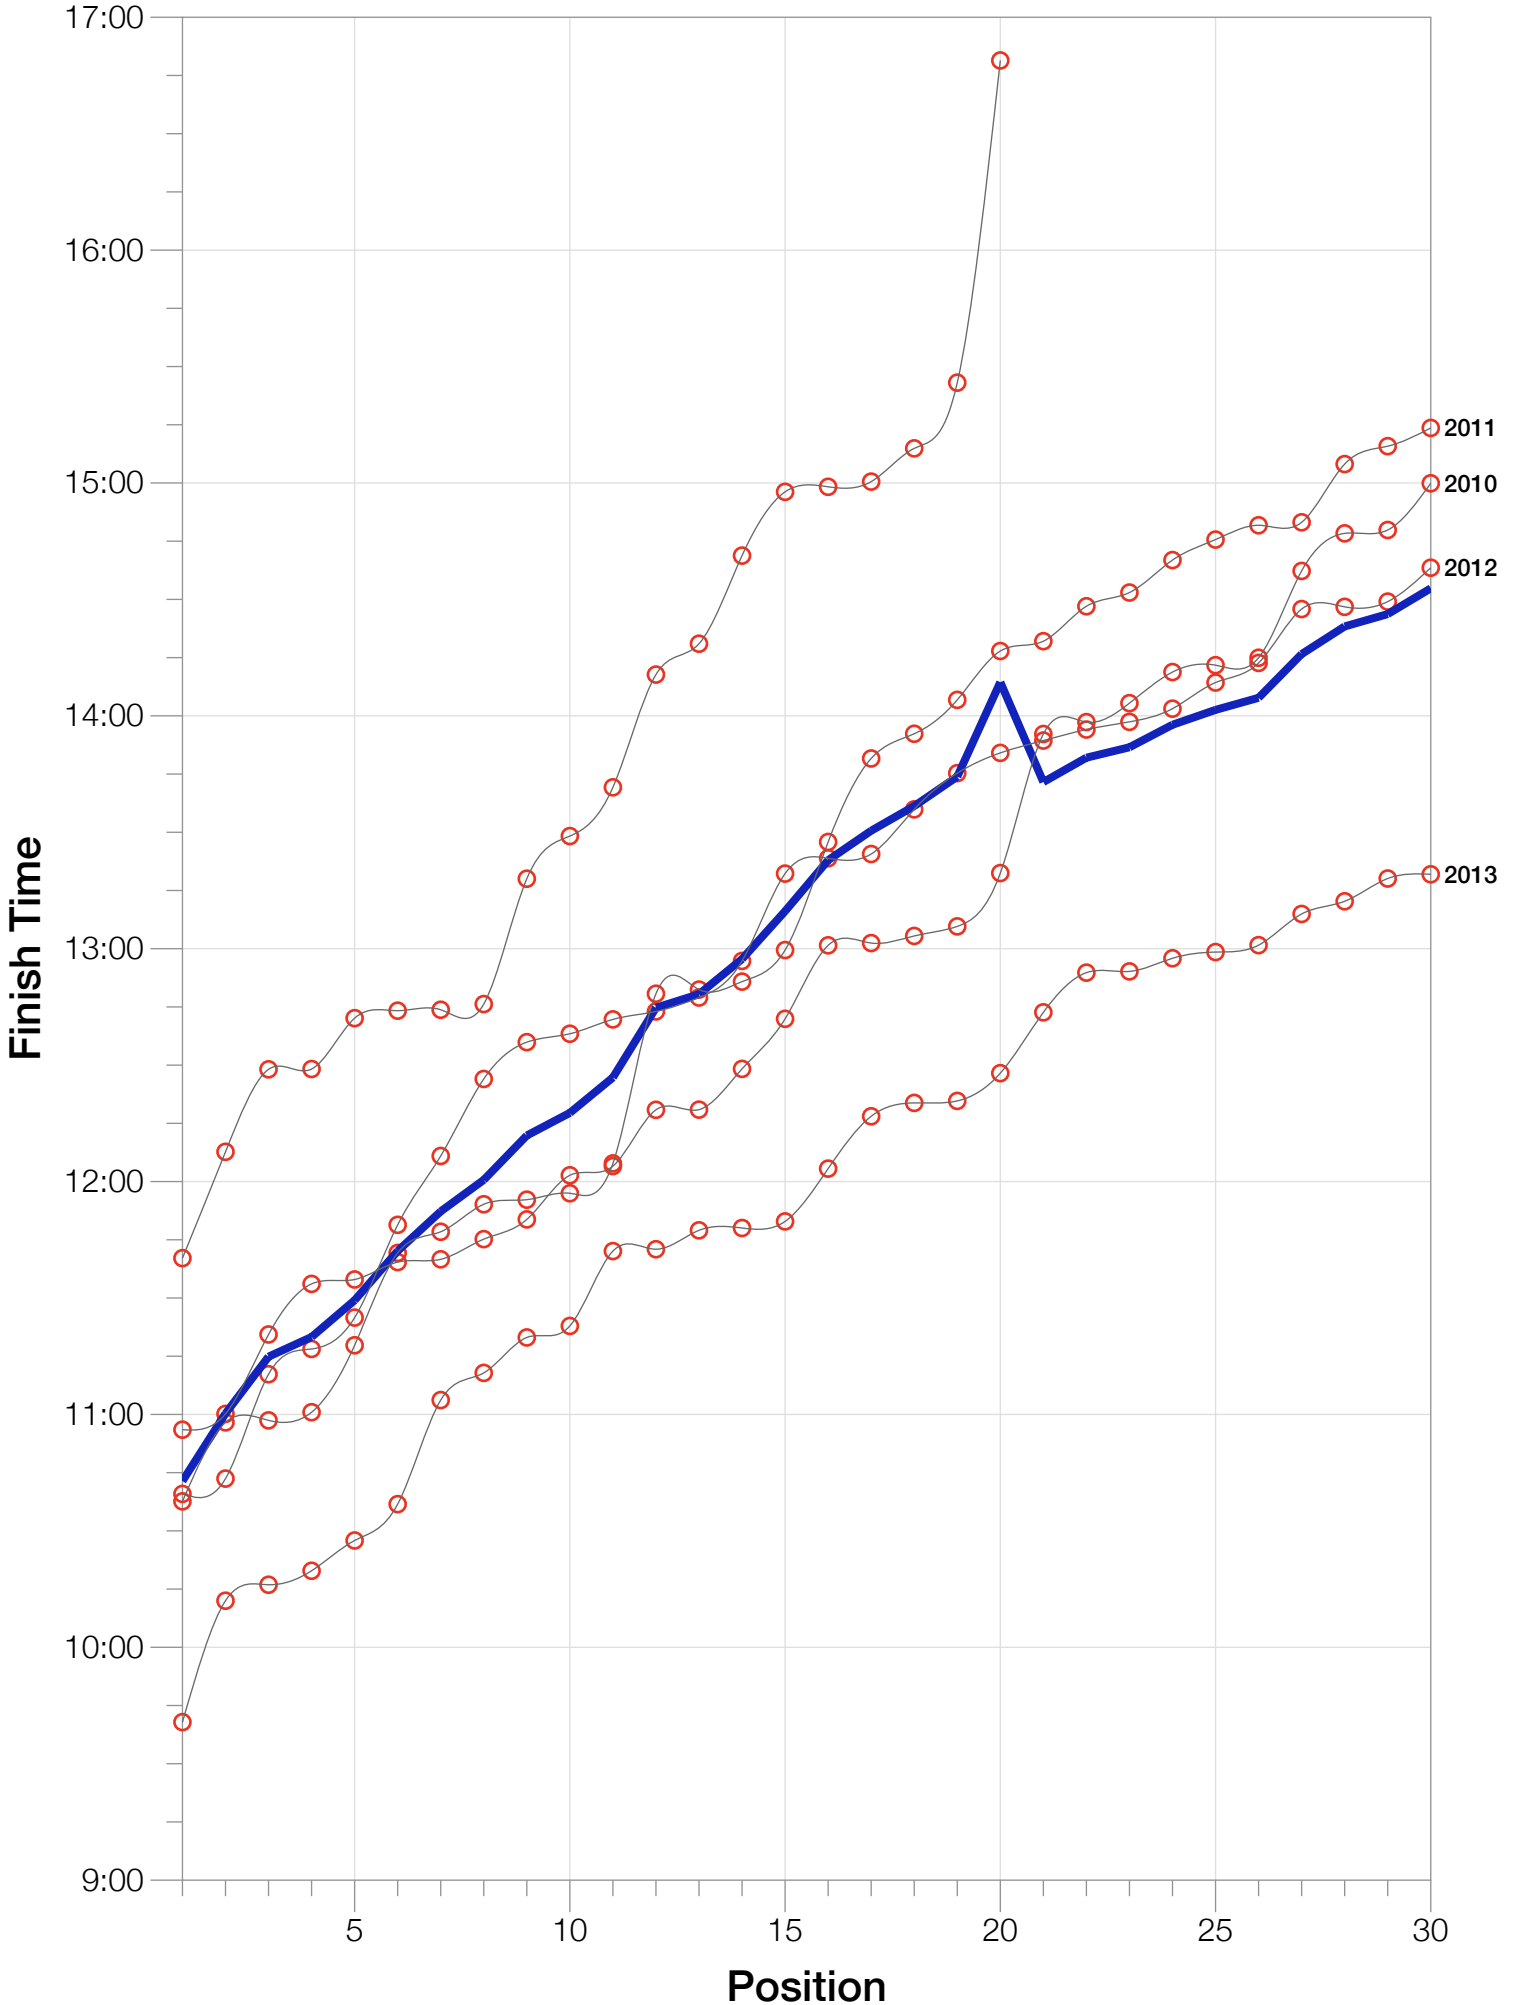

Ironman Louisville

M55-59 Stats

M55-59 Summary Statistics

Year	Finishers	M55-59 Finishers	Male Winner's Time	Female Winner's Time	M55-59 Winner's Time
2009	1319	20	8:18:40	9:06:58	11:40:16
2010	1636	38	8:12:20	9:07:08	10:56:04
2011	1753	36	8:23:52	9:14:08	10:37:36
2012	1787	38	8:15:07	9:15:38	10:39:31
2013	1851	52	7:55:23	8:52:28	9:40:43
Average	1669	37	8:13:04	9:07:16	10:42:50

M55-59 Swim

M55-59 Bike

M55-59 Run

M55-59 Overall

M55-59 Fastest Splits

M55-59 Median Splits

M55-59 Slowest Splits

M55-59 Top 30 Finishing Splits

Estimated Kona Slot Average Finishing Time Finishing Time

M55-59 Top 10 and Kona Times and Splits

Summary Statistics

Position	Swim Time	Bike Time	Run Time	Overall Time
Average Male Winner	0:48:50	4:42:16	2:52:49	8:13:04
Average Female Winner	0:49:43	4:58:01	3:13:04	9:07:16
Average 1st Age Grouper	1:03:10	5:36:20	4:05:30	10:42:50
Average 2nd Age Grouper	1:07:22	6:05:35	4:07:50	11:00:14
Average 3rd Age Grouper	1:02:06	5:42:36	4:21:49	11:14:53
Average 4th Age Grouper	1:02:25	5:45:43	4:22:39	11:19:57
Average 5th Age Grouper	1:10:56	6:04:24	4:19:18	11:29:25
Average 6th Age Grouper	1:13:29	5:52:06	4:25:41	11:42:07
Average 7th Age Grouper	1:12:59	5:57:27	4:30:50	11:52:19
Average 8th Age Grouper	1:14:33	5:57:07	4:37:15	12:00:26
Average 9th Age Grouper	1:10:21	5:46:03	5:09:24	12:11:52
Average 10th Age Grouper	1:18:06	6:02:43	4:44:03	12:17:42
Kona Qualifier Average	1:05:16	5:50:58	4:06:32	10:51:32
Top 10 Age Grouper Average	1:09:40	5:53:09	4:28:07	11:35:10