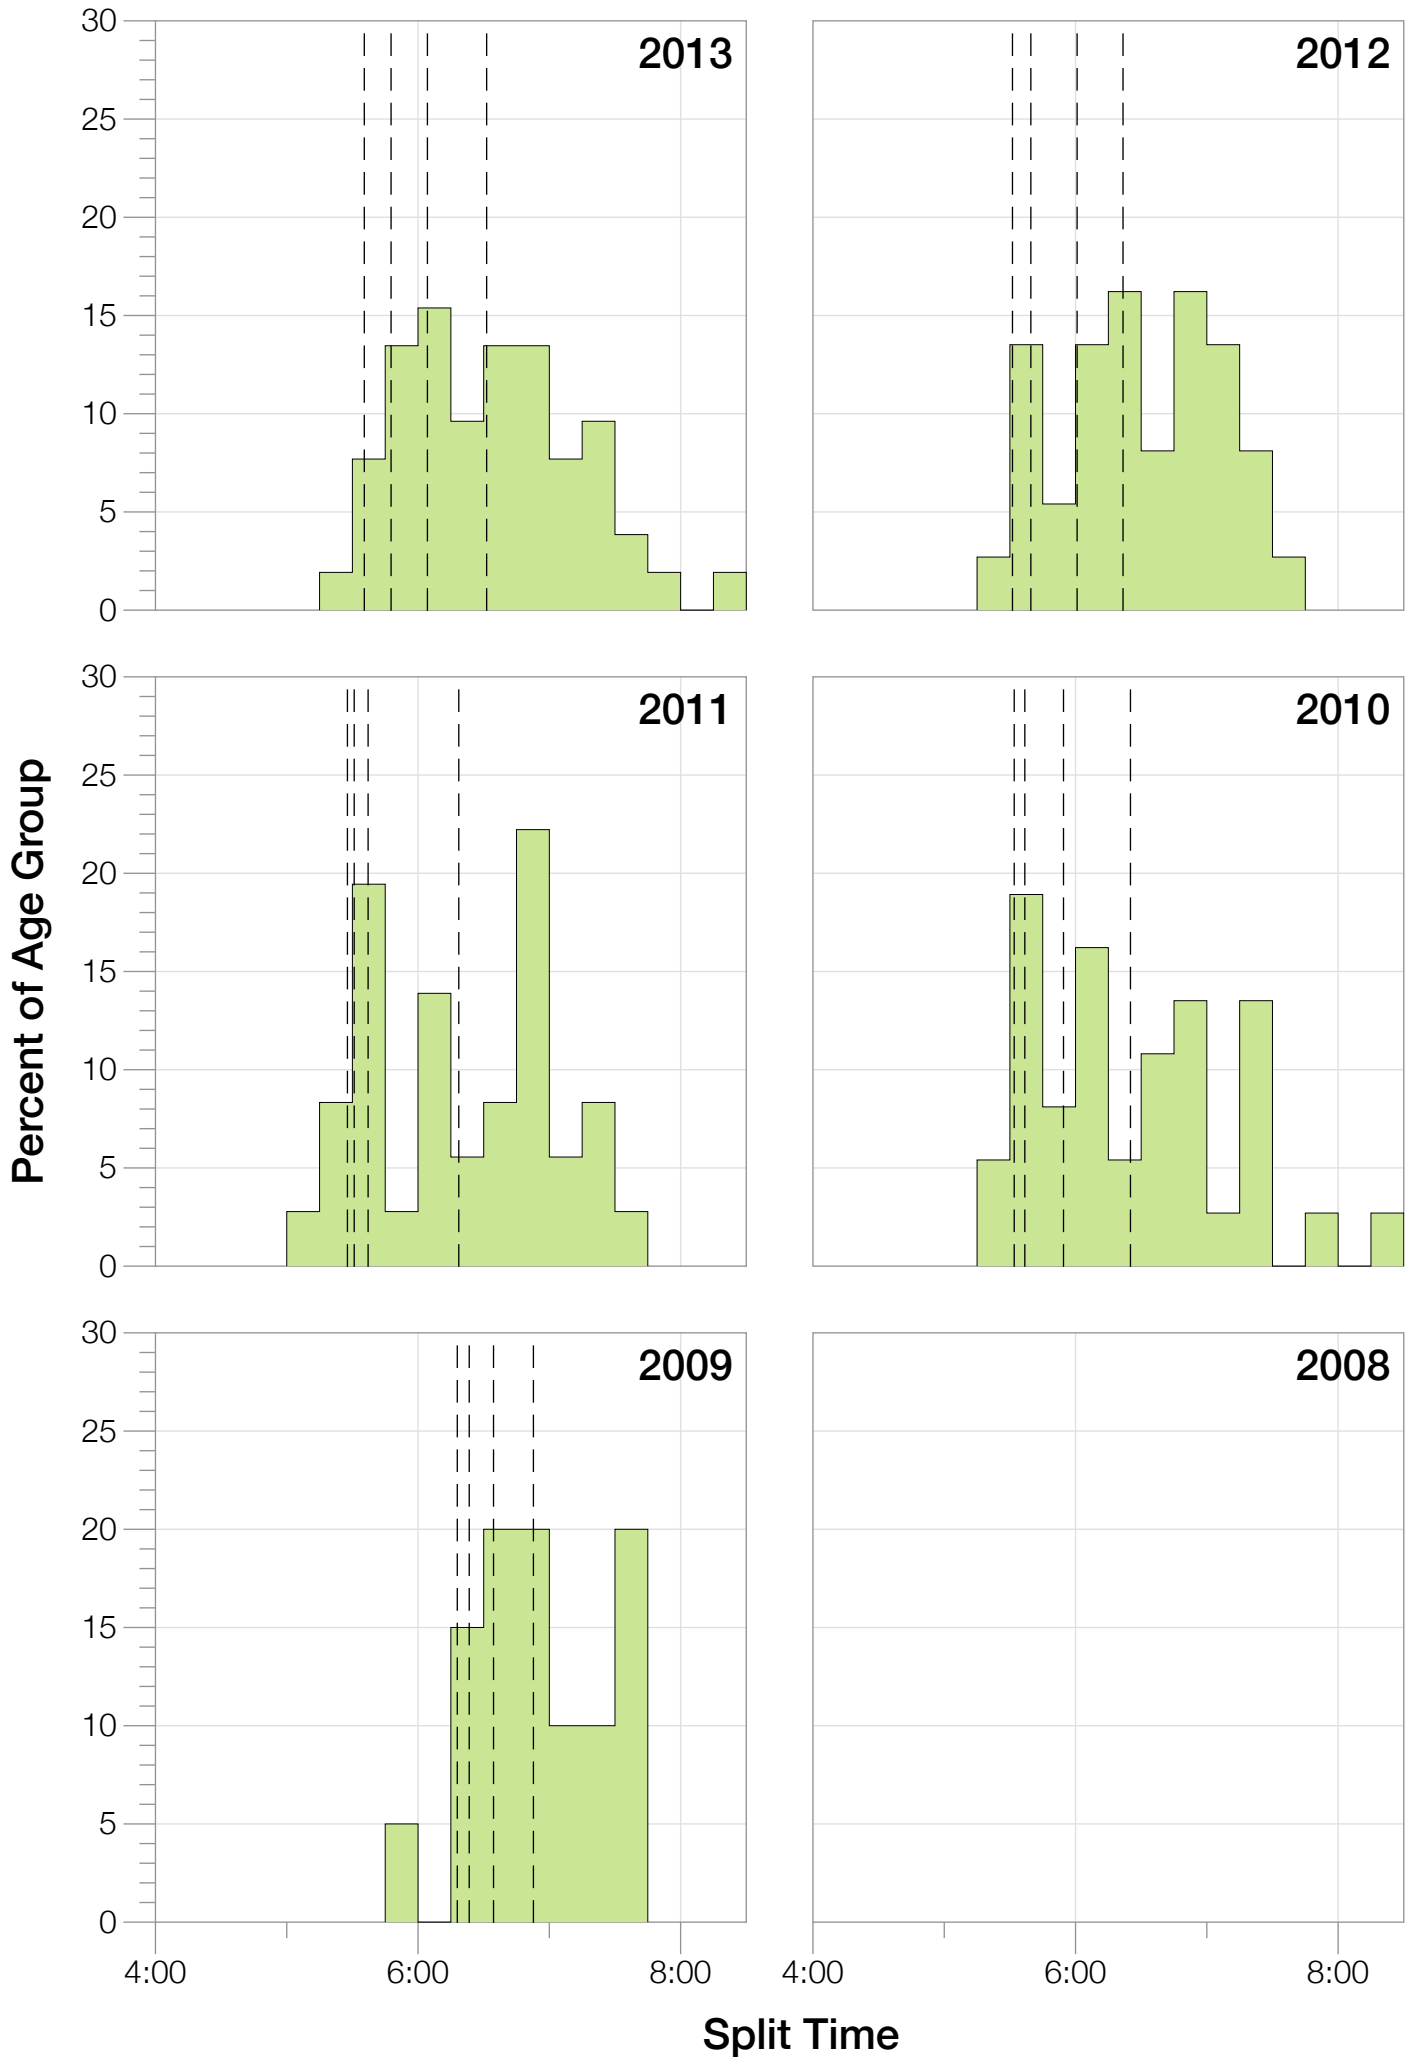

M55-59 Bike