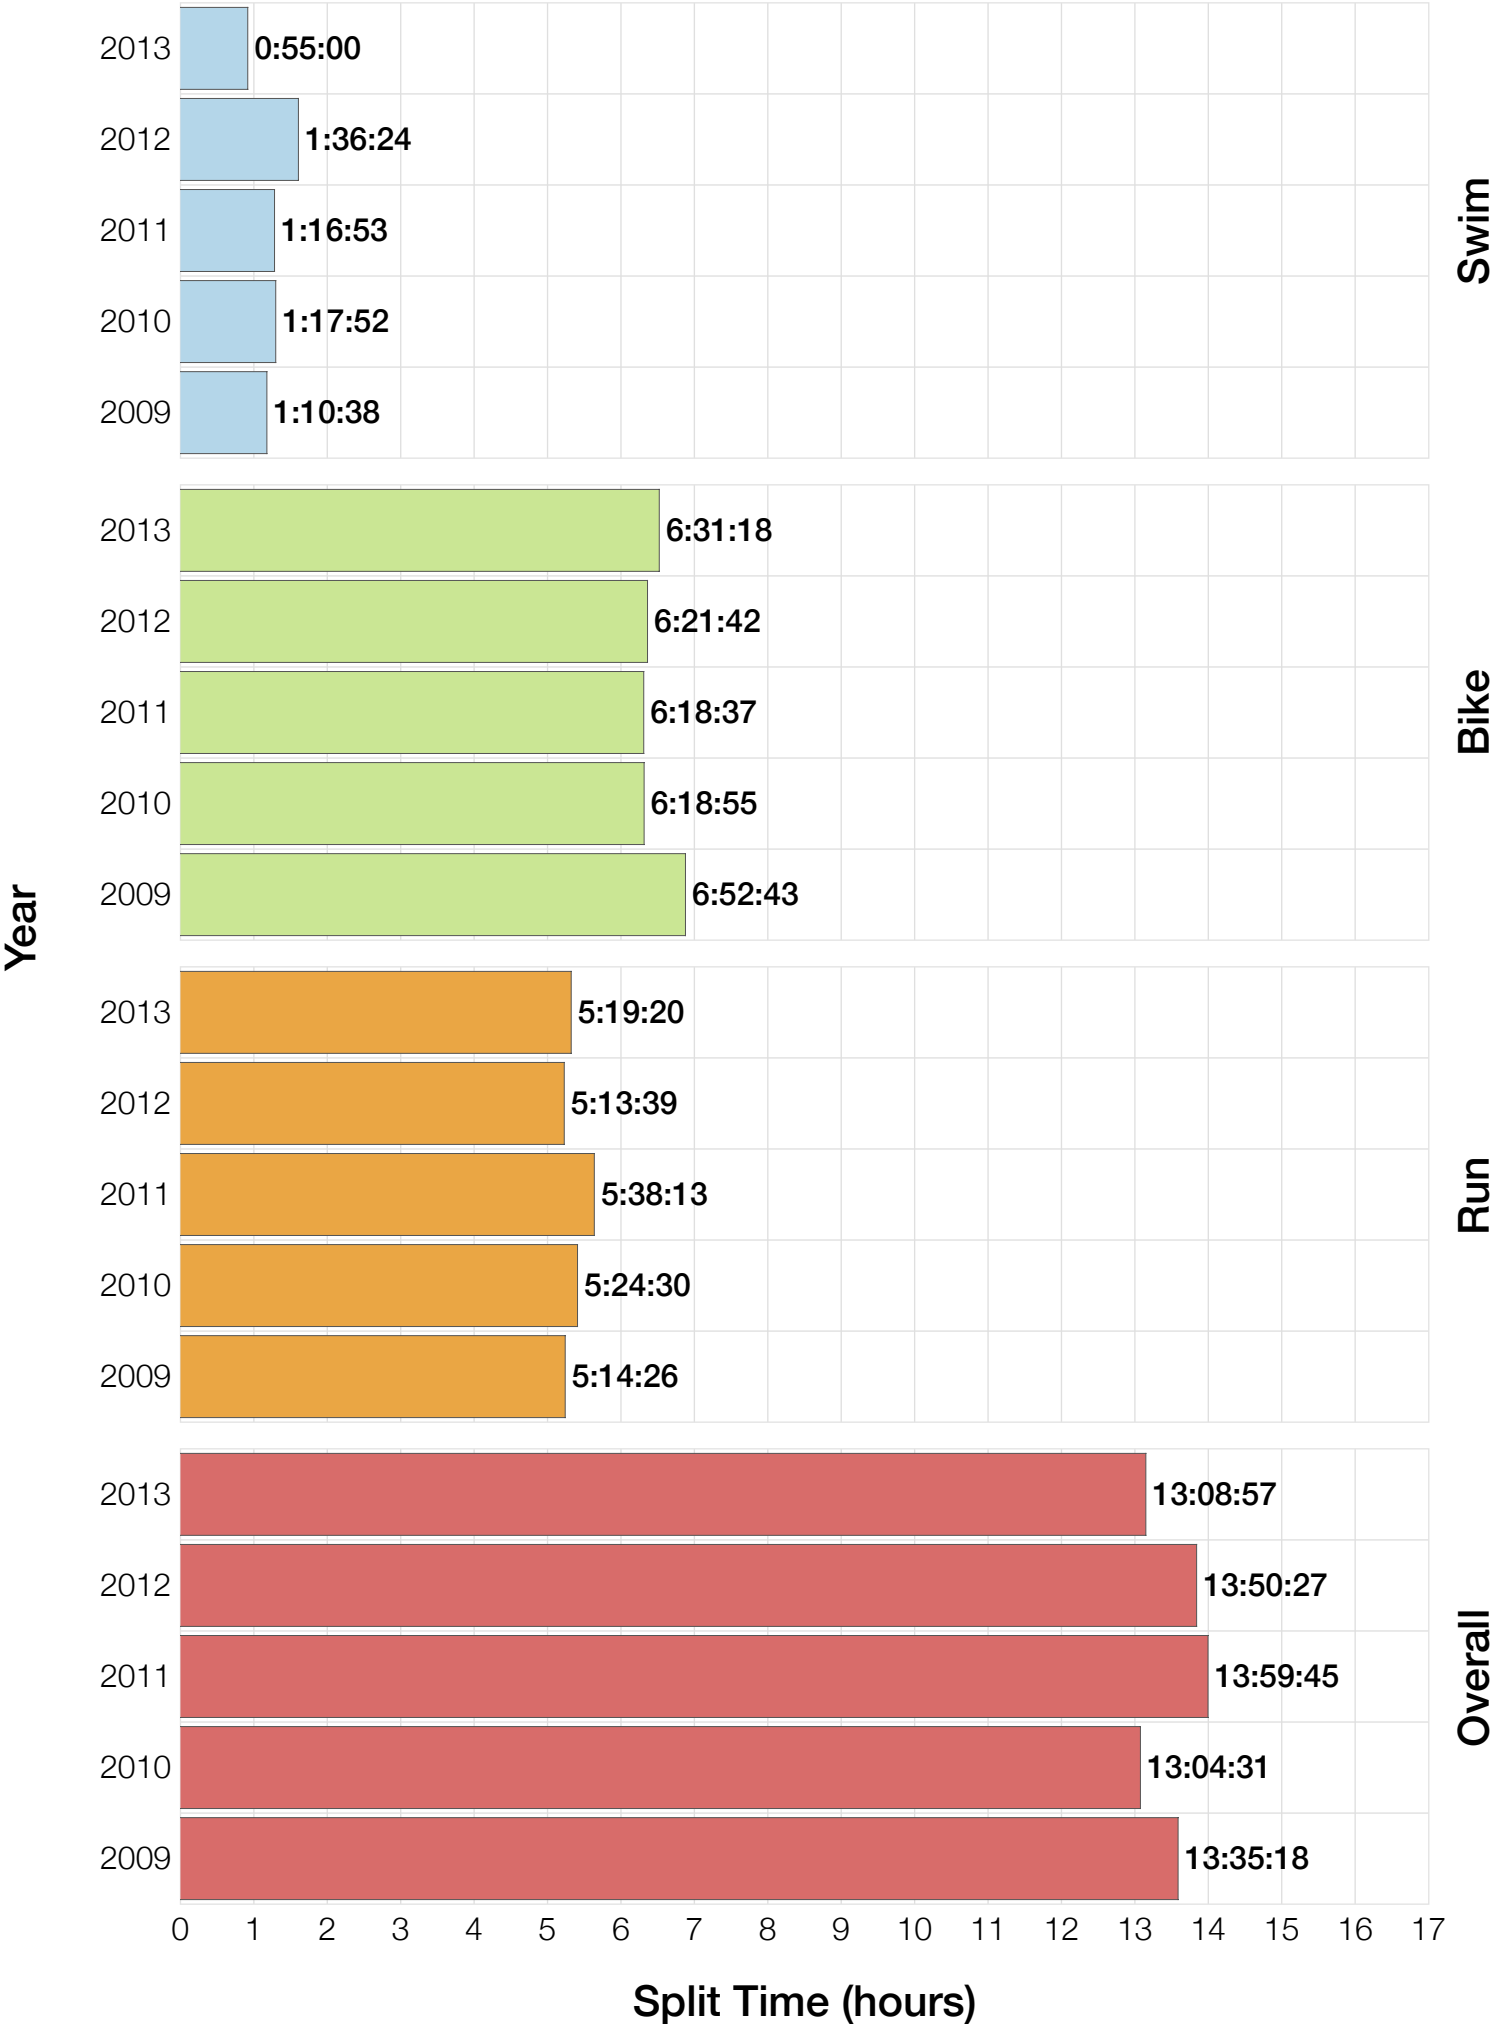

M55-59 Swim

M55-59 Bike

M55-59 Run

M55-59 Overall

M55-59 Fastest Splits

M55-59 Median Splits

M55-59 Slowest Splits

M55-59 Top 30 Finishing Splits

Estimated Kona Slot Average Finishing Time Finishing Time

M55-59 Top 10 and Kona Times and Splits

Summary Statistics

Position	Swim Time	Bike Time	Run Time	Overall Time
Average Male Winner	0:48:50	4:42:16	2:52:49	8:13:04
Average Female Winner	0:49:43	4:58:01	3:13:04	9:07:16
Average 1st Age Grouper	1:03:10	5:36:20	4:05:30	10:42:50
Average 2nd Age Grouper	1:07:22	6:05:35	4:07:50	11:00:14
Average 3rd Age Grouper	1:02:06	5:42:36	4:21:49	11:14:53
Average 4th Age Grouper	1:02:25	5:45:43	4:22:39	11:19:57
Average 5th Age Grouper	1:10:56	6:04:24	4:19:18	11:29:25
Average 6th Age Grouper	1:13:29	5:52:06	4:25:41	11:42:07
Average 7th Age Grouper	1:12:59	5:57:27	4:30:50	11:52:19
Average 8th Age Grouper	1:14:33	5:57:07	4:37:15	12:00:26
Average 9th Age Grouper	1:10:21	5:46:03	5:09:24	12:11:52
Average 10th Age Grouper	1:18:06	6:02:43	4:44:03	12:17:42
Kona Qualifier Average	1:05:16	5:50:58	4:06:32	10:51:32
Top 10 Age Grouper Average	1:09:40	5:53:09	4:28:07	11:35:10

Cozumel 2013

Position	Swim Time	Bike Time	Run Time	Overall Time
Male Winner	0:36:54	4:22:20	2:51:34	7:55:23
Female Winner	0:36:59	5:03:41	3:07:10	8:52:28
1st Age Grouper	0:45:55	5:52:58	3:46:25	9:40:43
2nd Age Grouper	0:47:00	7:38:15		10:12:00
3rd Age Grouper	0:50:40	5:17:37	3:58:33	10:16:07
4th Age Grouper	0:49:02	5:31:52	3:50:17	10:19:43
5th Age Grouper		6:12:04	4:11:29	10:27:31
6th Age Grouper	0:54:17	5:36:10	3:56:03	10:36:53
7th Age Grouper	0:49:49	5:34:33	4:30:59	11:03:42
8th Age Grouper	0:53:53	5:47:07	4:21:02	11:10:42
9th Age Grouper	0:50:03	5:39:54	4:36:47	11:19:50
10th Age Grouper	0:46:53	6:06:29	4:20:49	11:22:48
Kona Qualifier Average	0:46:27	6:45:36	3:46:25	9:56:21
Top 10 Age Grouper Average	0:49:43	5:55:41	4:10:16	10:38:59