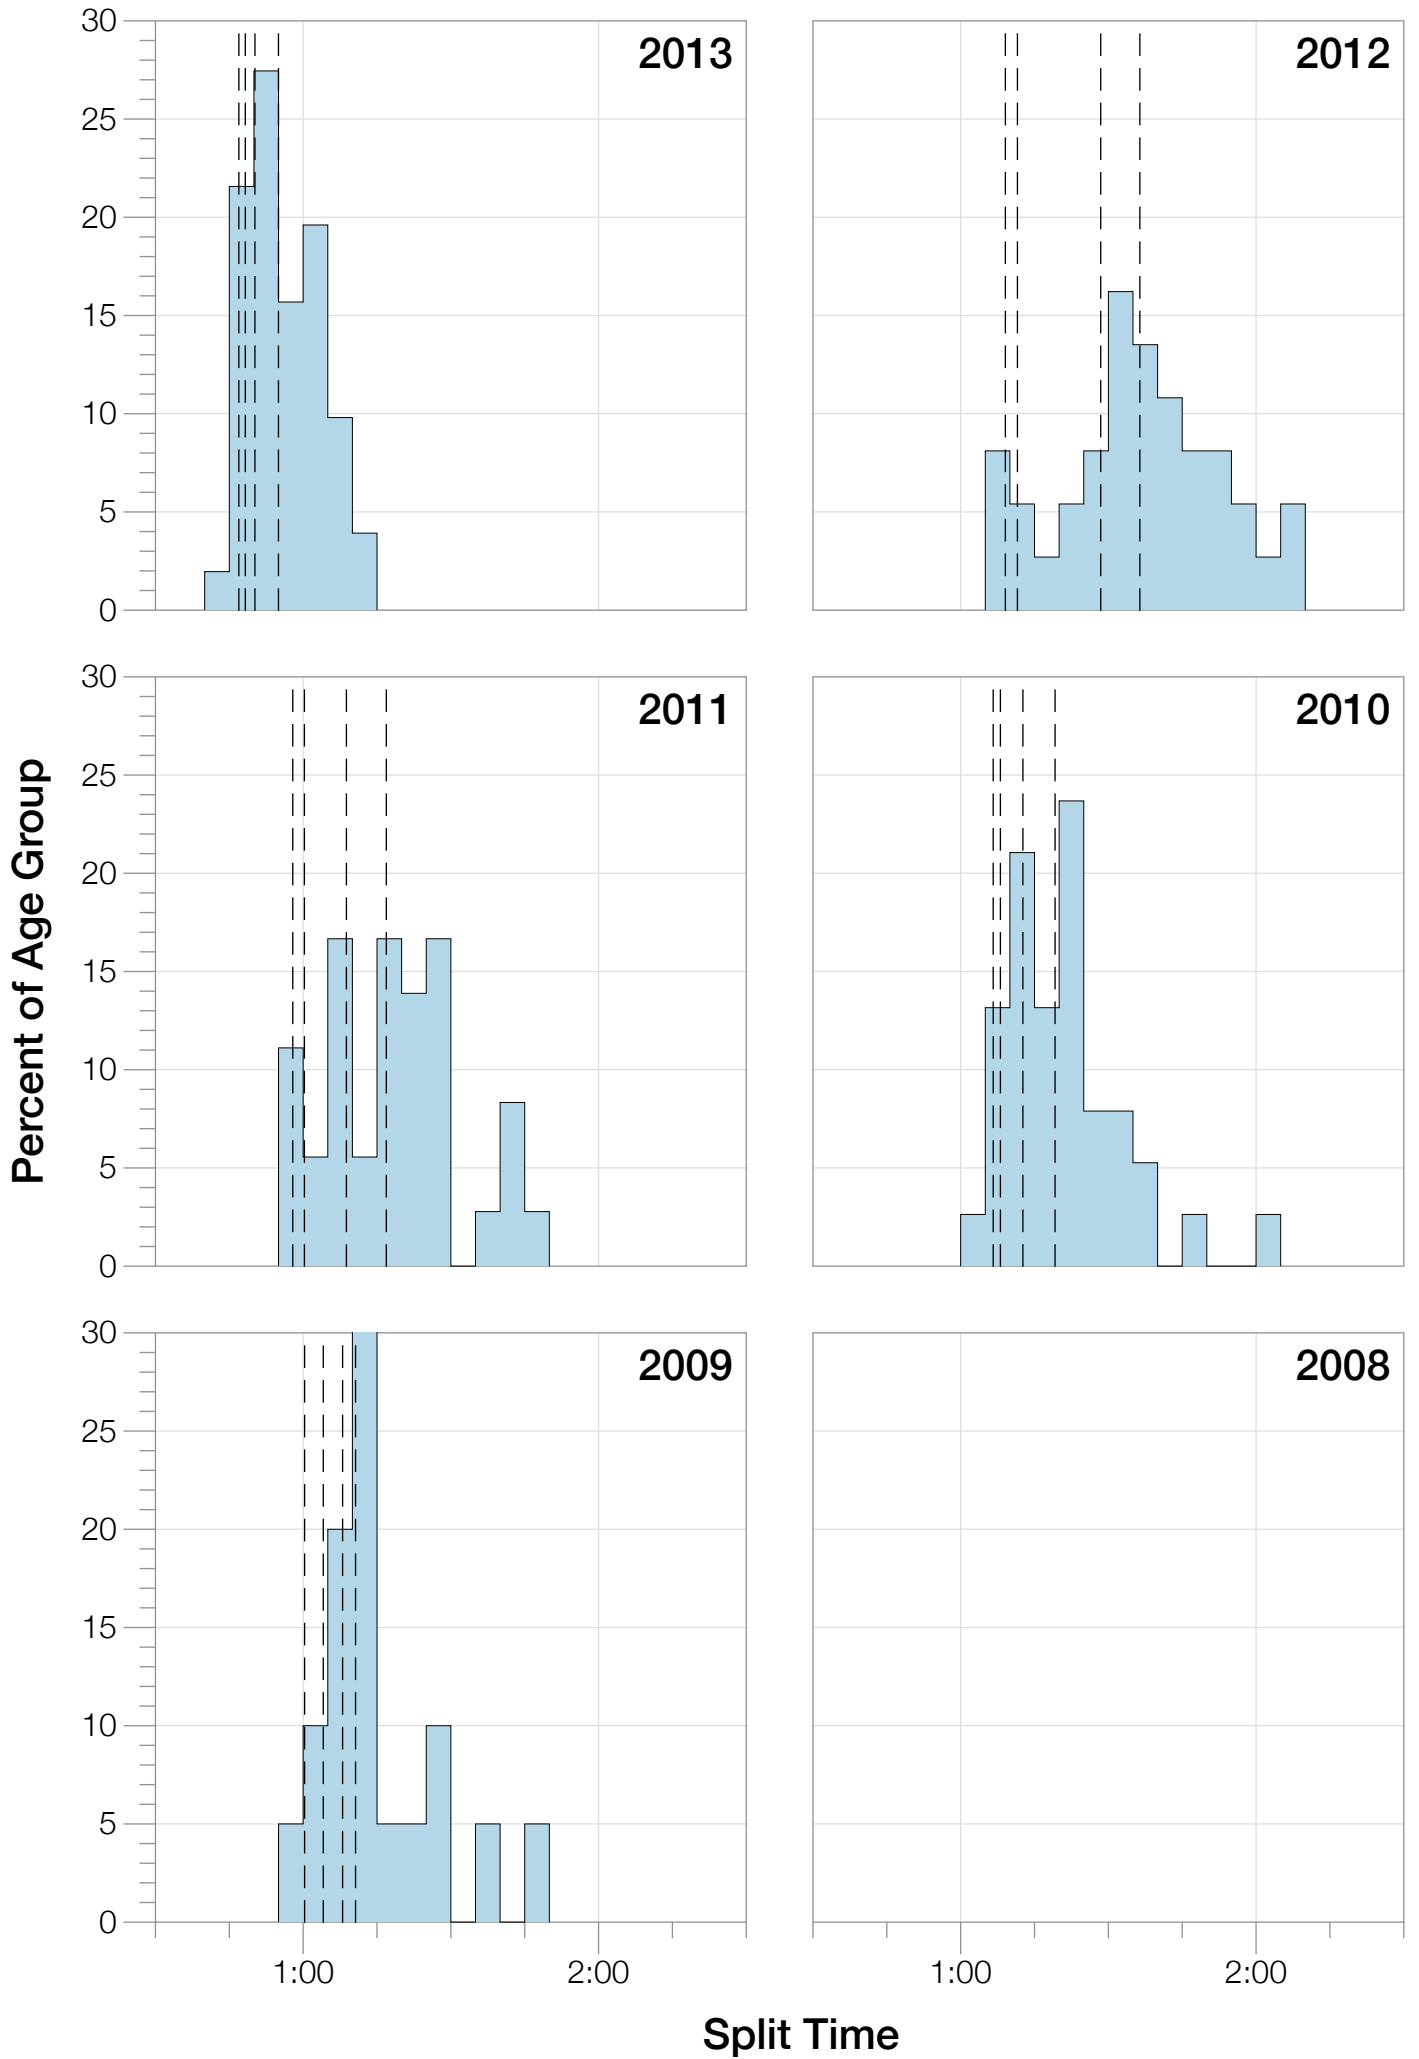

M55-59 Swim