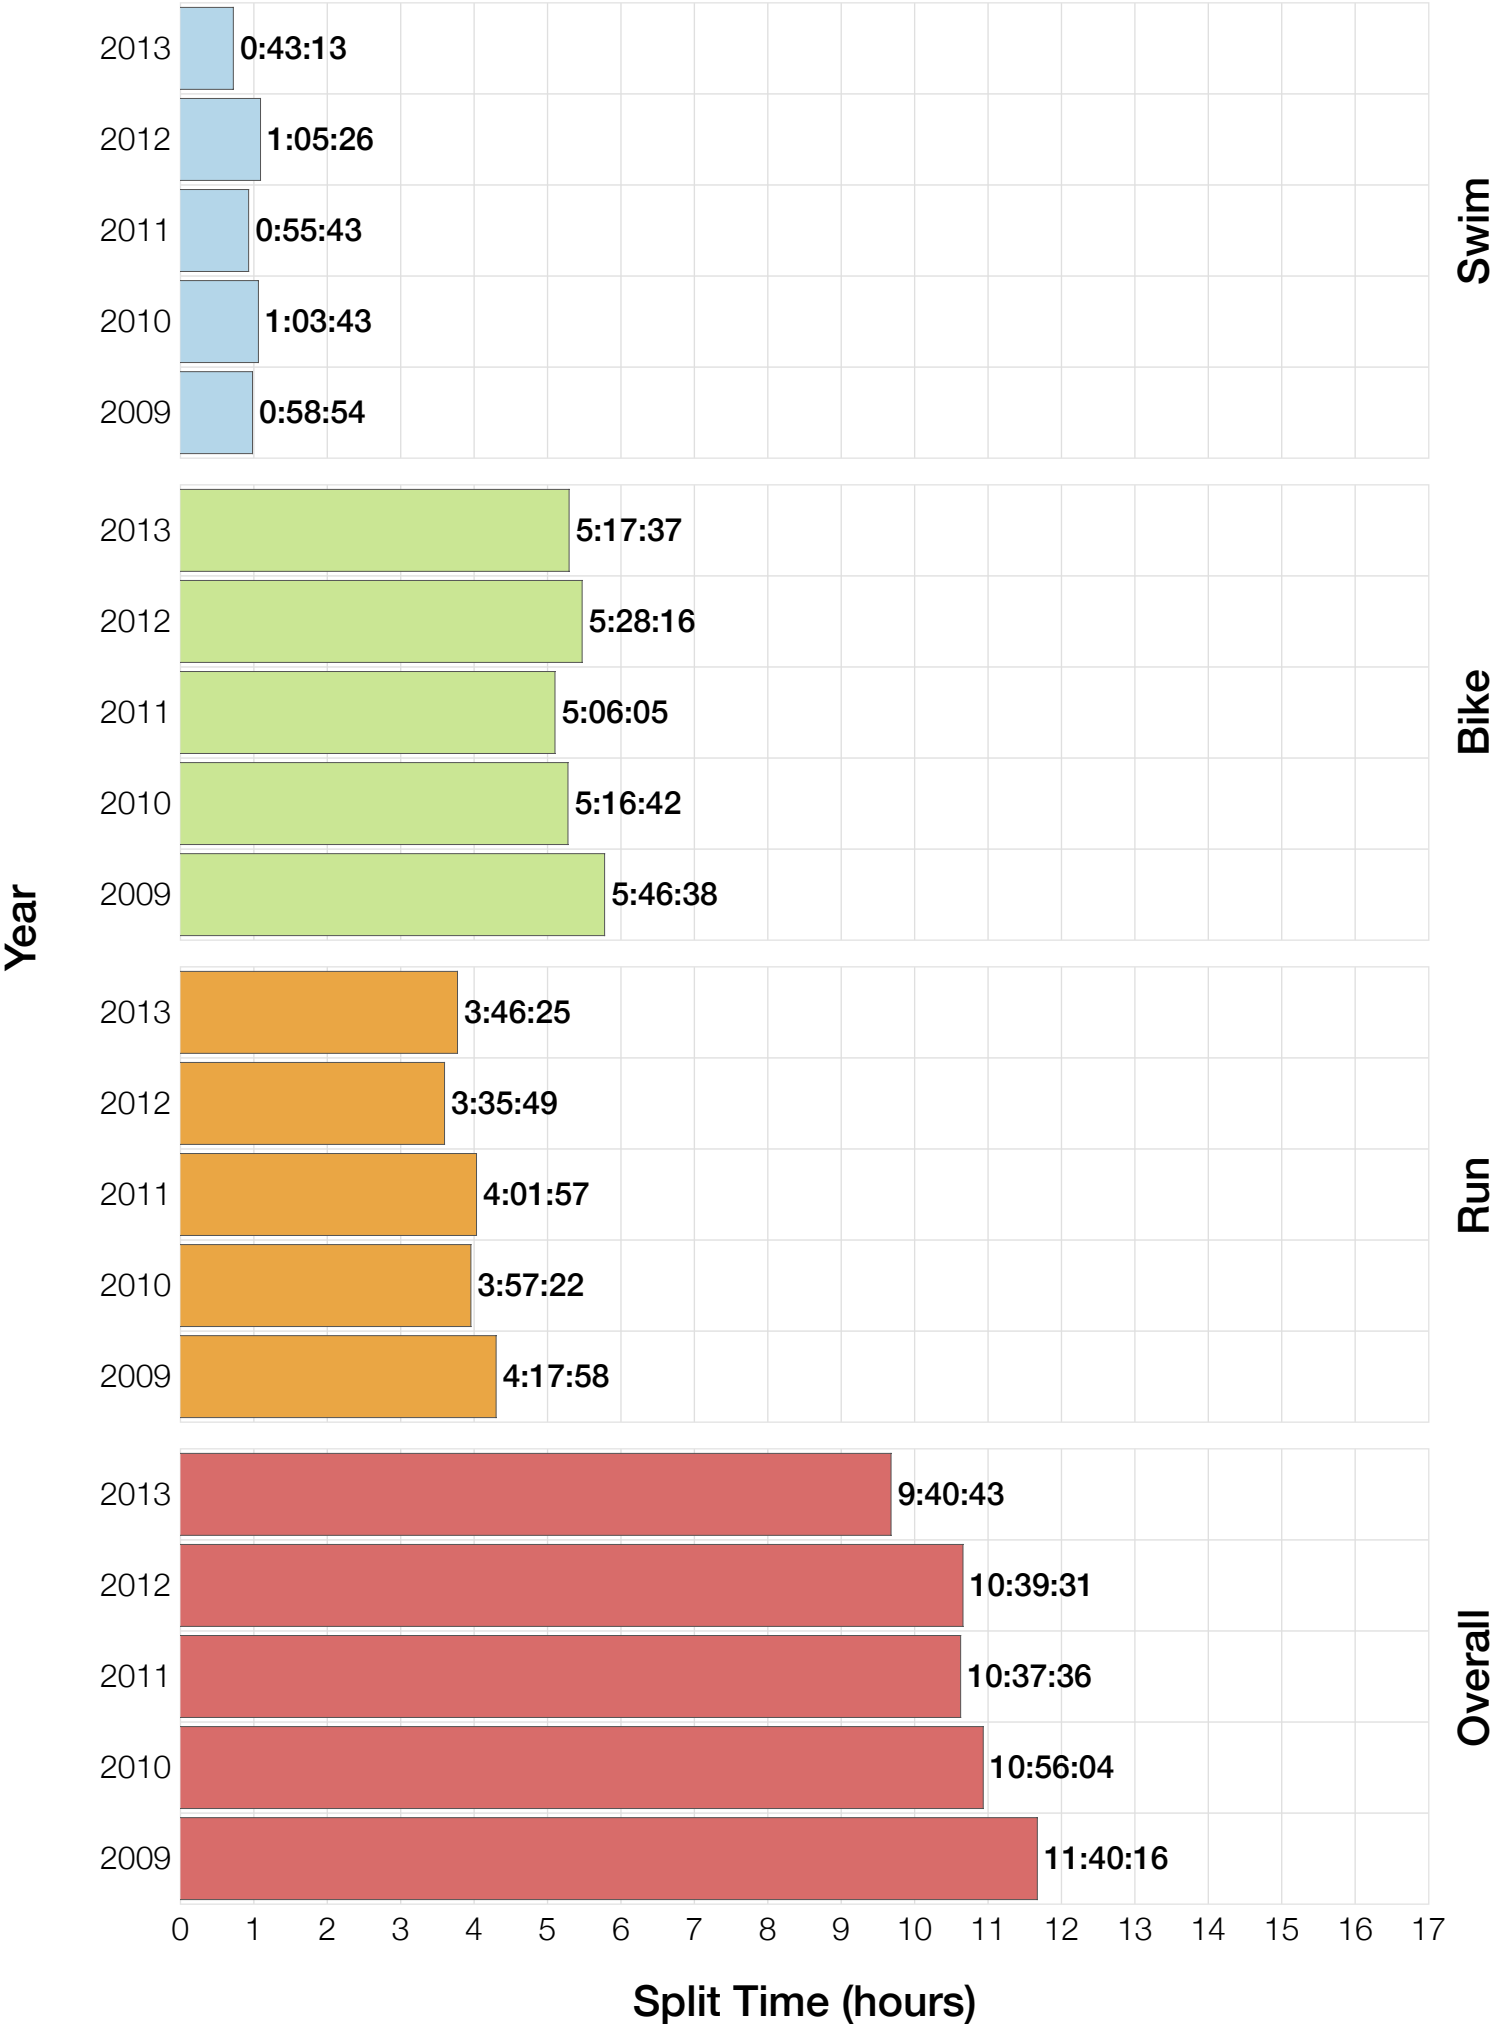

M55-59 Swim

M55-59 Bike

M55-59 Run

M55-59 Overall

M55-59 Fastest Splits

M55-59 Median Splits

M55-59 Slowest Splits

M55-59 Top 30 Finishing Splits

Estimated Kona Slot Average Finishing Time Finishing Time

M55-59 Top 10 and Kona Times and Splits

Summary Statistics

Position	Swim Time	Bike Time	Run Time	Overall Time
Average Male Winner	0:48:50	4:42:16	2:52:49	8:13:04
Average Female Winner	0:49:43	4:58:01	3:13:04	9:07:16
Average 1st Age Grouper	1:03:10	5:36:20	4:05:30	10:42:50
Average 2nd Age Grouper	1:07:22	6:05:35	4:07:50	11:00:14
Average 3rd Age Grouper	1:02:06	5:42:36	4:21:49	11:14:53
Average 4th Age Grouper	1:02:25	5:45:43	4:22:39	11:19:57
Average 5th Age Grouper	1:10:56	6:04:24	4:19:18	11:29:25
Average 6th Age Grouper	1:13:29	5:52:06	4:25:41	11:42:07
Average 7th Age Grouper	1:12:59	5:57:27	4:30:50	11:52:19
Average 8th Age Grouper	1:14:33	5:57:07	4:37:15	12:00:26
Average 9th Age Grouper	1:10:21	5:46:03	5:09:24	12:11:52
Average 10th Age Grouper	1:18:06	6:02:43	4:44:03	12:17:42
Kona Qualifier Average	1:05:16	5:50:58	4:06:32	10:51:32
Top 10 Age Grouper Average	1:09:40	5:53:09	4:28:07	11:35:10

Cozumel 2013

Position	Swim Time	Bike Time	Run Time	Overall Time
Male Winner	0:36:54	4:22:20	2:51:34	7:55:23
Female Winner	0:36:59	5:03:41	3:07:10	8:52:28
1st Age Grouper	0:45:55	5:52:58	3:46:25	9:40:43
2nd Age Grouper	0:47:00	7:38:15		10:12:00
3rd Age Grouper	0:50:40	5:17:37	3:58:33	10:16:07
4th Age Grouper	0:49:02	5:31:52	3:50:17	10:19:43
5th Age Grouper		6:12:04	4:11:29	10:27:31
6th Age Grouper	0:54:17	5:36:10	3:56:03	10:36:53
7th Age Grouper	0:49:49	5:34:33	4:30:59	11:03:42
8th Age Grouper	0:53:53	5:47:07	4:21:02	11:10:42
9th Age Grouper	0:50:03	5:39:54	4:36:47	11:19:50
10th Age Grouper	0:46:53	6:06:29	4:20:49	11:22:48
Kona Qualifier Average	0:46:27	6:45:36	3:46:25	9:56:21
Top 10 Age Grouper Average	0:49:43	5:55:41	4:10:16	10:38:59