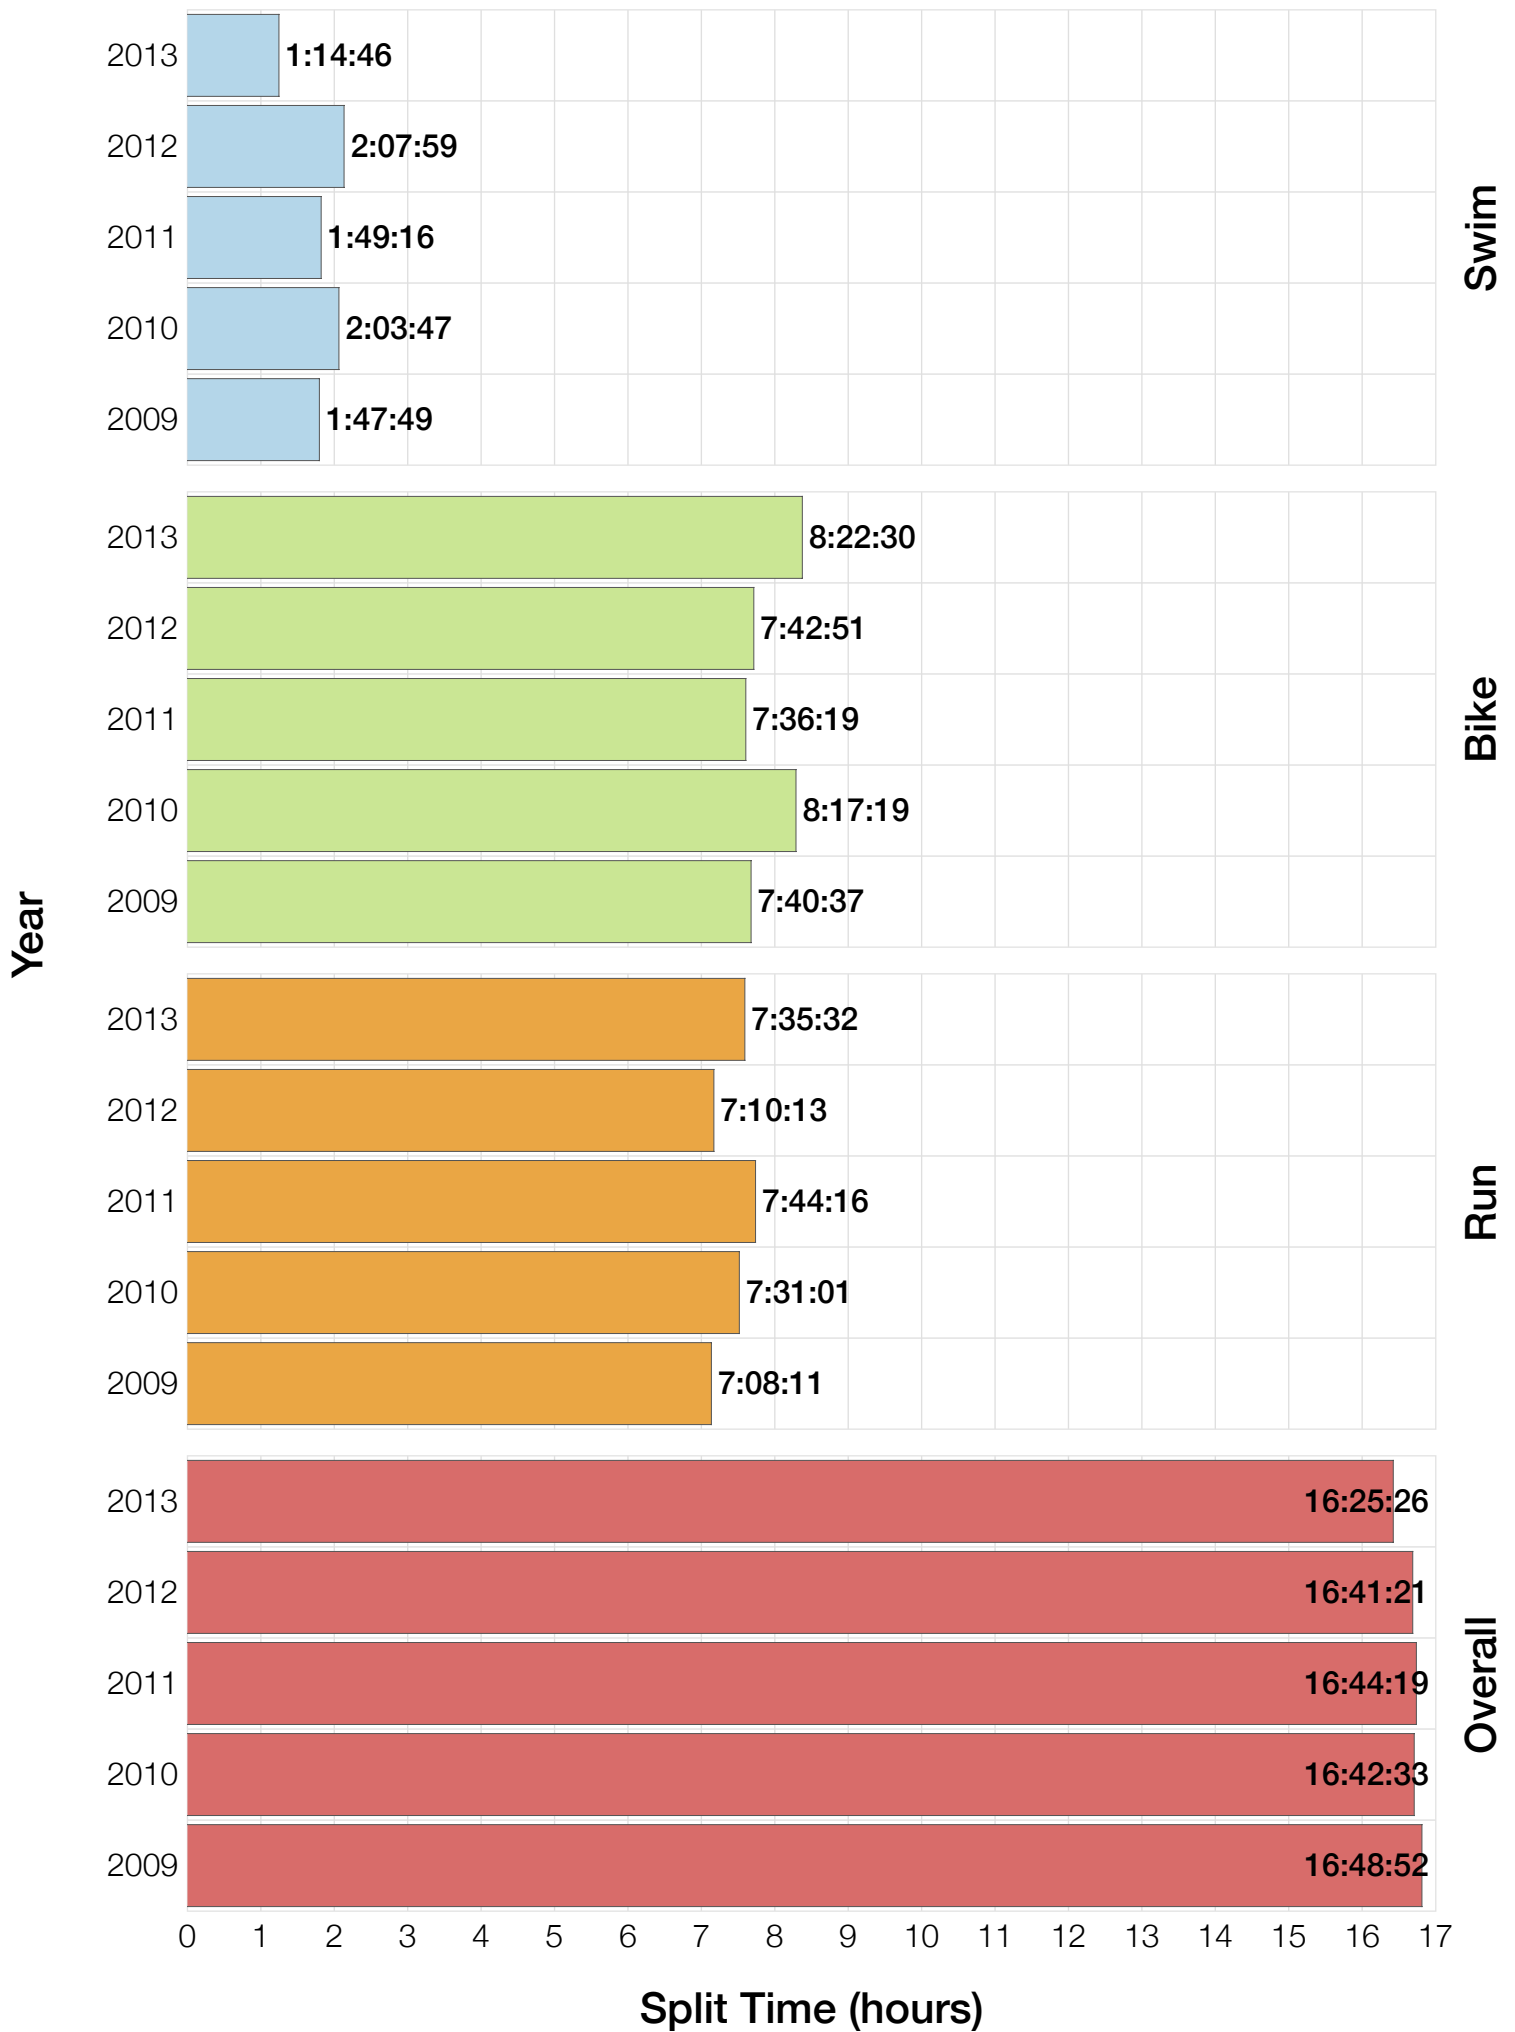

M55-59 Swim

M55-59 Bike

M55-59 Run

M55-59 Overall

M55-59 Fastest Splits

M55-59 Median Splits

M55-59 Slowest Splits

M55-59 Top 30 Finishing Splits

Estimated Kona Slot Average Finishing Time Finishing Time

M55-59 Top 10 and Kona Times and Splits

Summary Statistics

Position	Swim Time	Bike Time	Run Time	Overall Time
Average Male Winner	0:48:50	4:42:16	2:52:49	8:13:04
Average Female Winner	0:49:43	4:58:01	3:13:04	9:07:16
Average 1st Age Grouper	1:03:10	5:36:20	4:05:30	10:42:50
Average 2nd Age Grouper	1:07:22	6:05:35	4:07:50	11:00:14
Average 3rd Age Grouper	1:02:06	5:42:36	4:21:49	11:14:53
Average 4th Age Grouper	1:02:25	5:45:43	4:22:39	11:19:57
Average 5th Age Grouper	1:10:56	6:04:24	4:19:18	11:29:25
Average 6th Age Grouper	1:13:29	5:52:06	4:25:41	11:42:07
Average 7th Age Grouper	1:12:59	5:57:27	4:30:50	11:52:19
Average 8th Age Grouper	1:14:33	5:57:07	4:37:15	12:00:26
Average 9th Age Grouper	1:10:21	5:46:03	5:09:24	12:11:52
Average 10th Age Grouper	1:18:06	6:02:43	4:44:03	12:17:42
Kona Qualifier Average	1:05:16	5:50:58	4:06:32	10:51:32
Top 10 Age Grouper Average	1:09:40	5:53:09	4:28:07	11:35:10

Cozumel 2013

Position	Swim Time	Bike Time	Run Time	Overall Time
Male Winner	0:36:54	4:22:20	2:51:34	7:55:23
Female Winner	0:36:59	5:03:41	3:07:10	8:52:28
1st Age Grouper	0:45:55	5:52:58	3:46:25	9:40:43
2nd Age Grouper	0:47:00	7:38:15		10:12:00
3rd Age Grouper	0:50:40	5:17:37	3:58:33	10:16:07
4th Age Grouper	0:49:02	5:31:52	3:50:17	10:19:43
5th Age Grouper		6:12:04	4:11:29	10:27:31
6th Age Grouper	0:54:17	5:36:10	3:56:03	10:36:53
7th Age Grouper	0:49:49	5:34:33	4:30:59	11:03:42
8th Age Grouper	0:53:53	5:47:07	4:21:02	11:10:42
9th Age Grouper	0:50:03	5:39:54	4:36:47	11:19:50
10th Age Grouper	0:46:53	6:06:29	4:20:49	11:22:48
Kona Qualifier Average	0:46:27	6:45:36	3:46:25	9:56:21
Top 10 Age Grouper Average	0:49:43	5:55:41	4:10:16	10:38:59