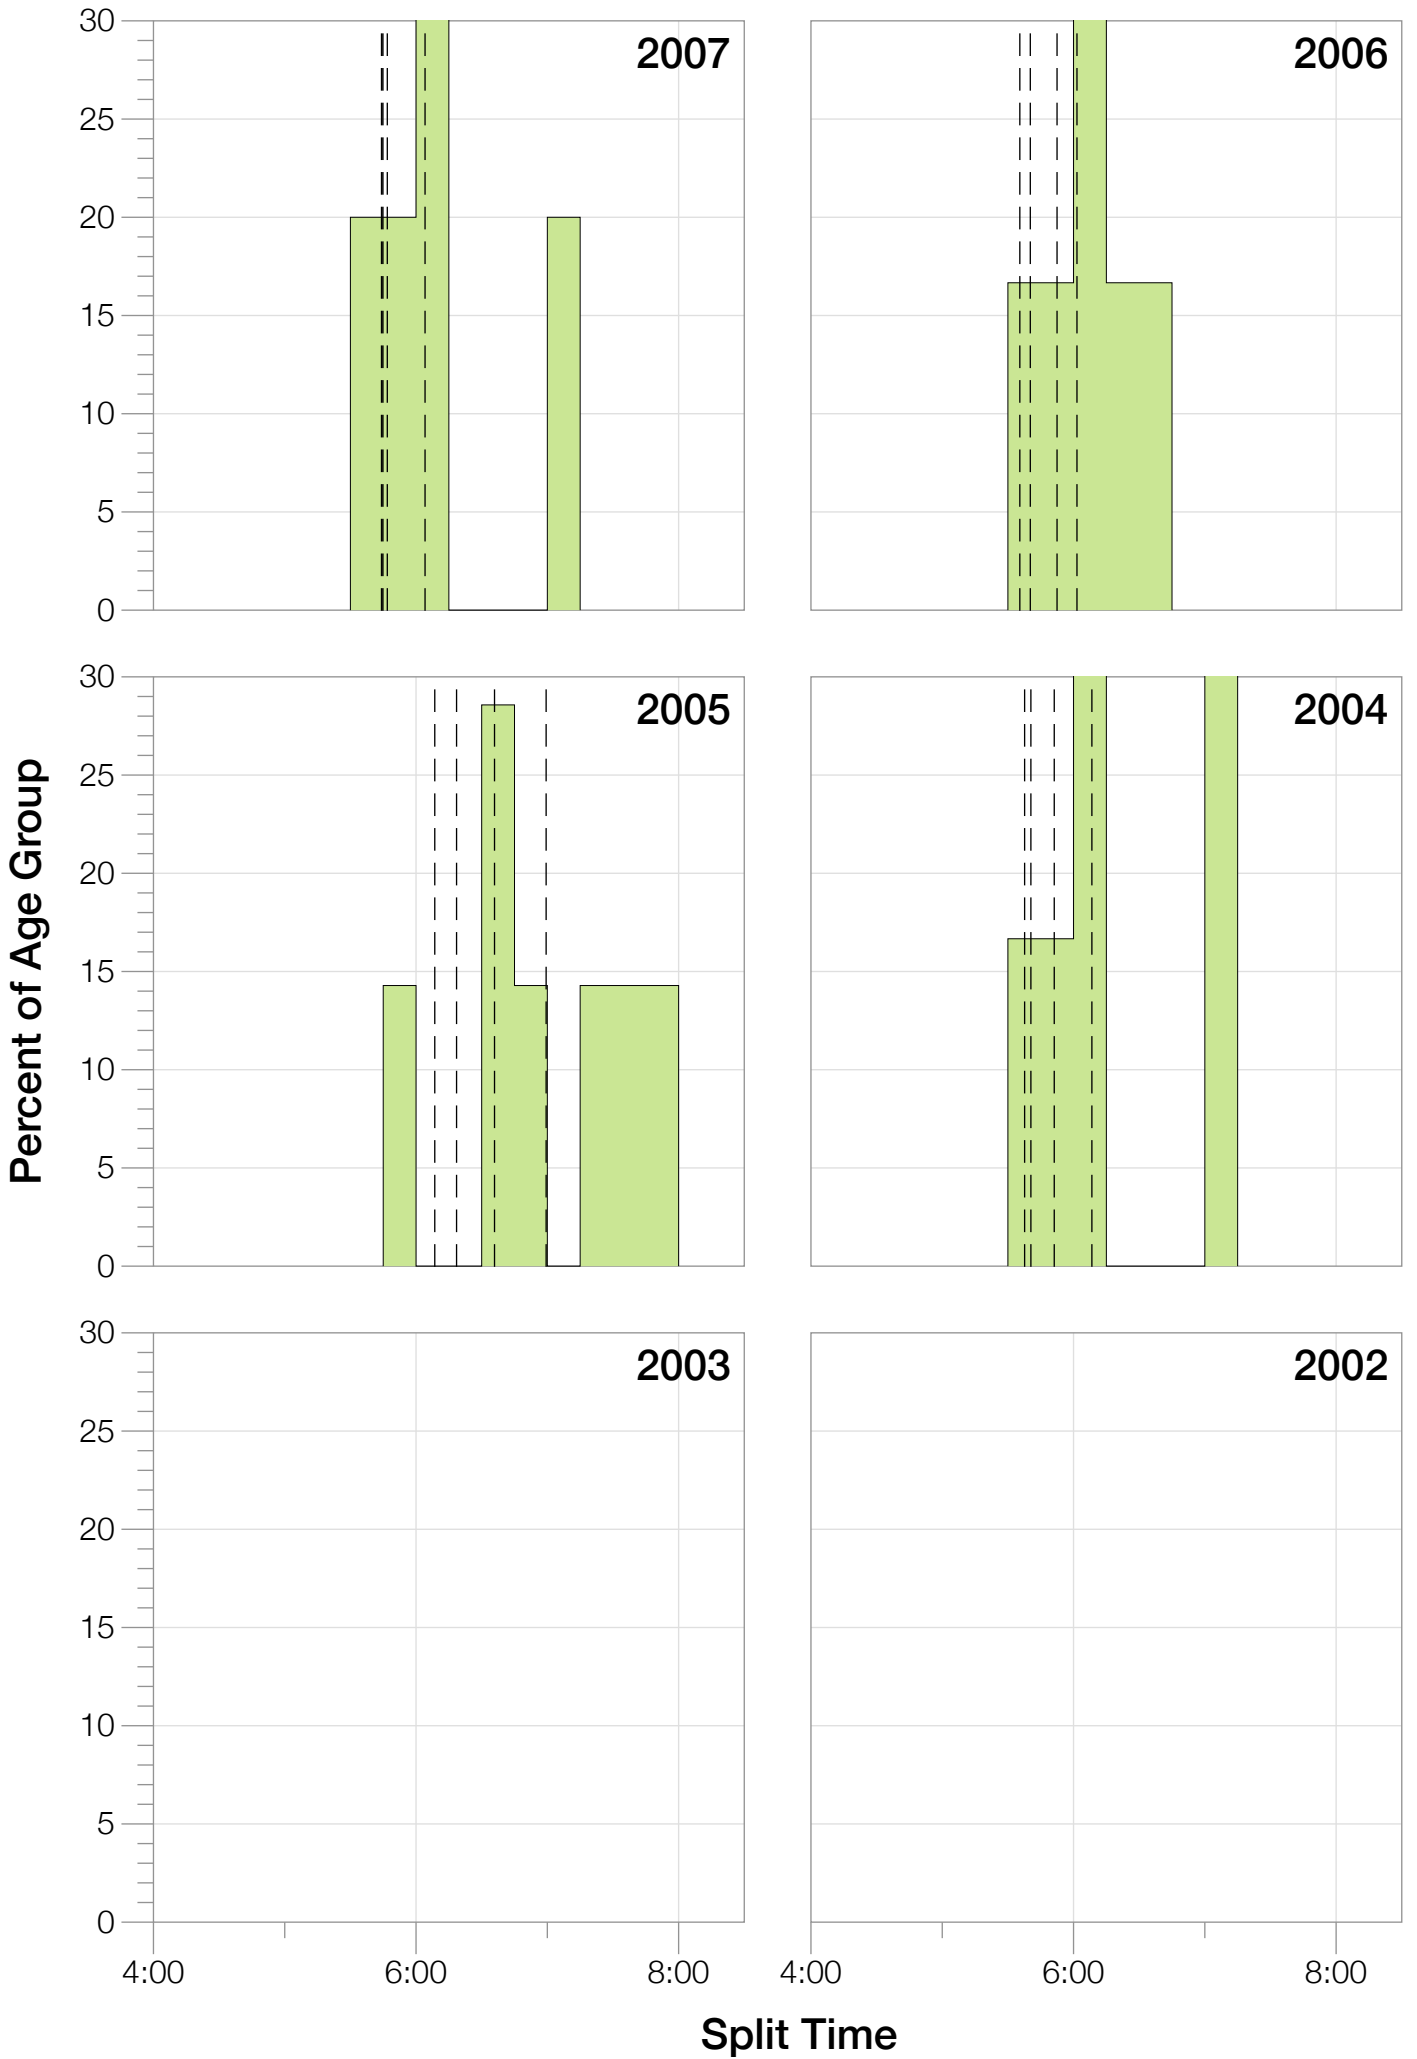

Ironman Western Australia F18-24 Stats

F18-24 Summary Statistics

Year	Finishers	F18-24 Finishers	Male Winner's Time	Female Winner's Time	F18-24 Winner's Time
2004	779	6	8:16:00	9:03:37	10:11:14
2005	588	7	8:27:36	9:31:32	11:09:36
2006	768	6	8:08:57	9:10:01	10:39:26
2007	901	5	8:06:00	9:00:55	10:23:16
2008	1029	10	8:07:06	8:59:24	10:07:10
2009	1124	10	8:13:59	9:16:52	10:06:19
2010	998	2	8:14:01	9:19:44	12:48:12
2011	1180	8	8:12:39	9:25:38	10:34:47
2012	1240	9	8:29:06	9:13:00	11:08:28
2013	1330	8	8:08:16	8:59:44	10:00:57
Average	994	7	8:14:22	9:12:02	10:42:56

F18-24 Swim

F18-24 Swim

F18-24 Bike

F18-24 Bike

F18-24 Run

F18-24 Run

F18-24 Overall

F18-24 Overall

Position	Swim Time	Bike Time	Run Time	Overall Time
Average Male Winner	0:50:17	4:31:44	2:50:22	8:14:22
Average Female Winner	0:55:43	4:59:46	3:14:15	9:12:02
Average 1st Age Grouper	1:01:37	5:39:26	3:57:50	10:42:56
Average 2nd Age Grouper	1:05:34	5:53:04	4:23:53	11:28:25
Average 3rd Age Grouper	1:08:06	5:59:18	4:28:47	11:40:45
Average 4th Age Grouper	1:13:14	6:12:35	4:46:39	12:17:41
Average 5th Age Grouper	1:09:14	6:26:26	5:27:58	13:11:26
Average 6th Age Grouper	1:19:15	6:43:17	5:23:47	13:29:55
Average 7th Age Grouper	1:16:21	6:56:15	5:32:35	13:53:00
Average 8th Age Grouper	1:31:20	6:41:12	6:13:54	14:39:48
Average 9th Age Grouper	1:21:35	7:02:05	6:01:13	14:38:11
Average 10th Age Grouper	1:35:47	7:03:15	6:07:12	15:01:08
Kona Qualifier Average	1:01:37	5:39:26	3:57:50	10:42:56
Top 10 Age Grouper Average	1:12:14	6:17:55	4:59:10	12:36:16