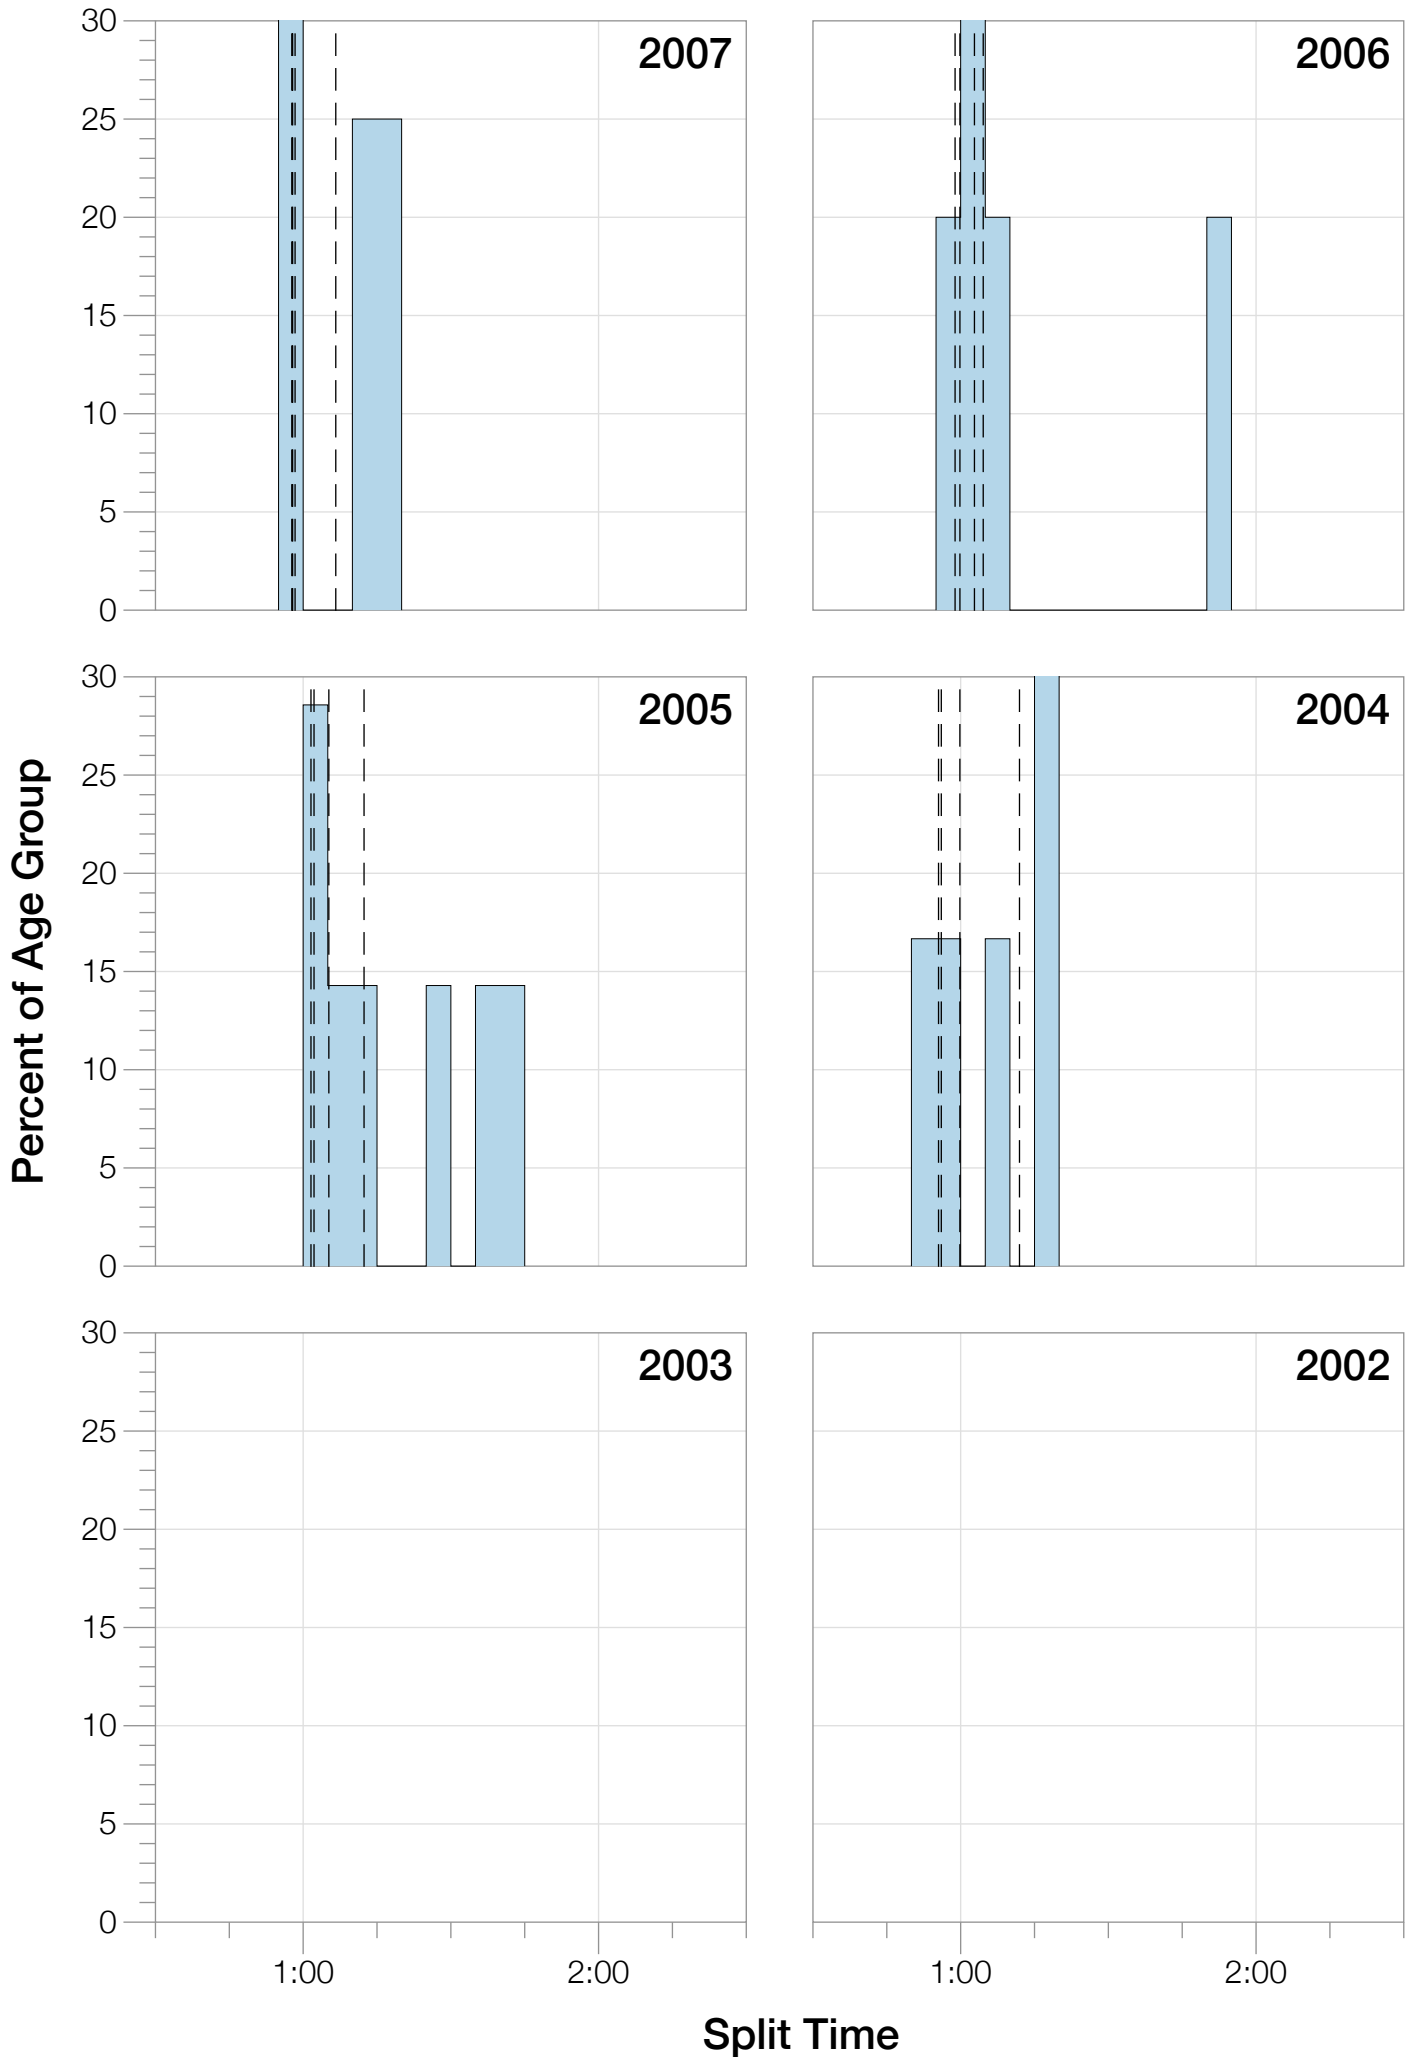

F18-24 Swim