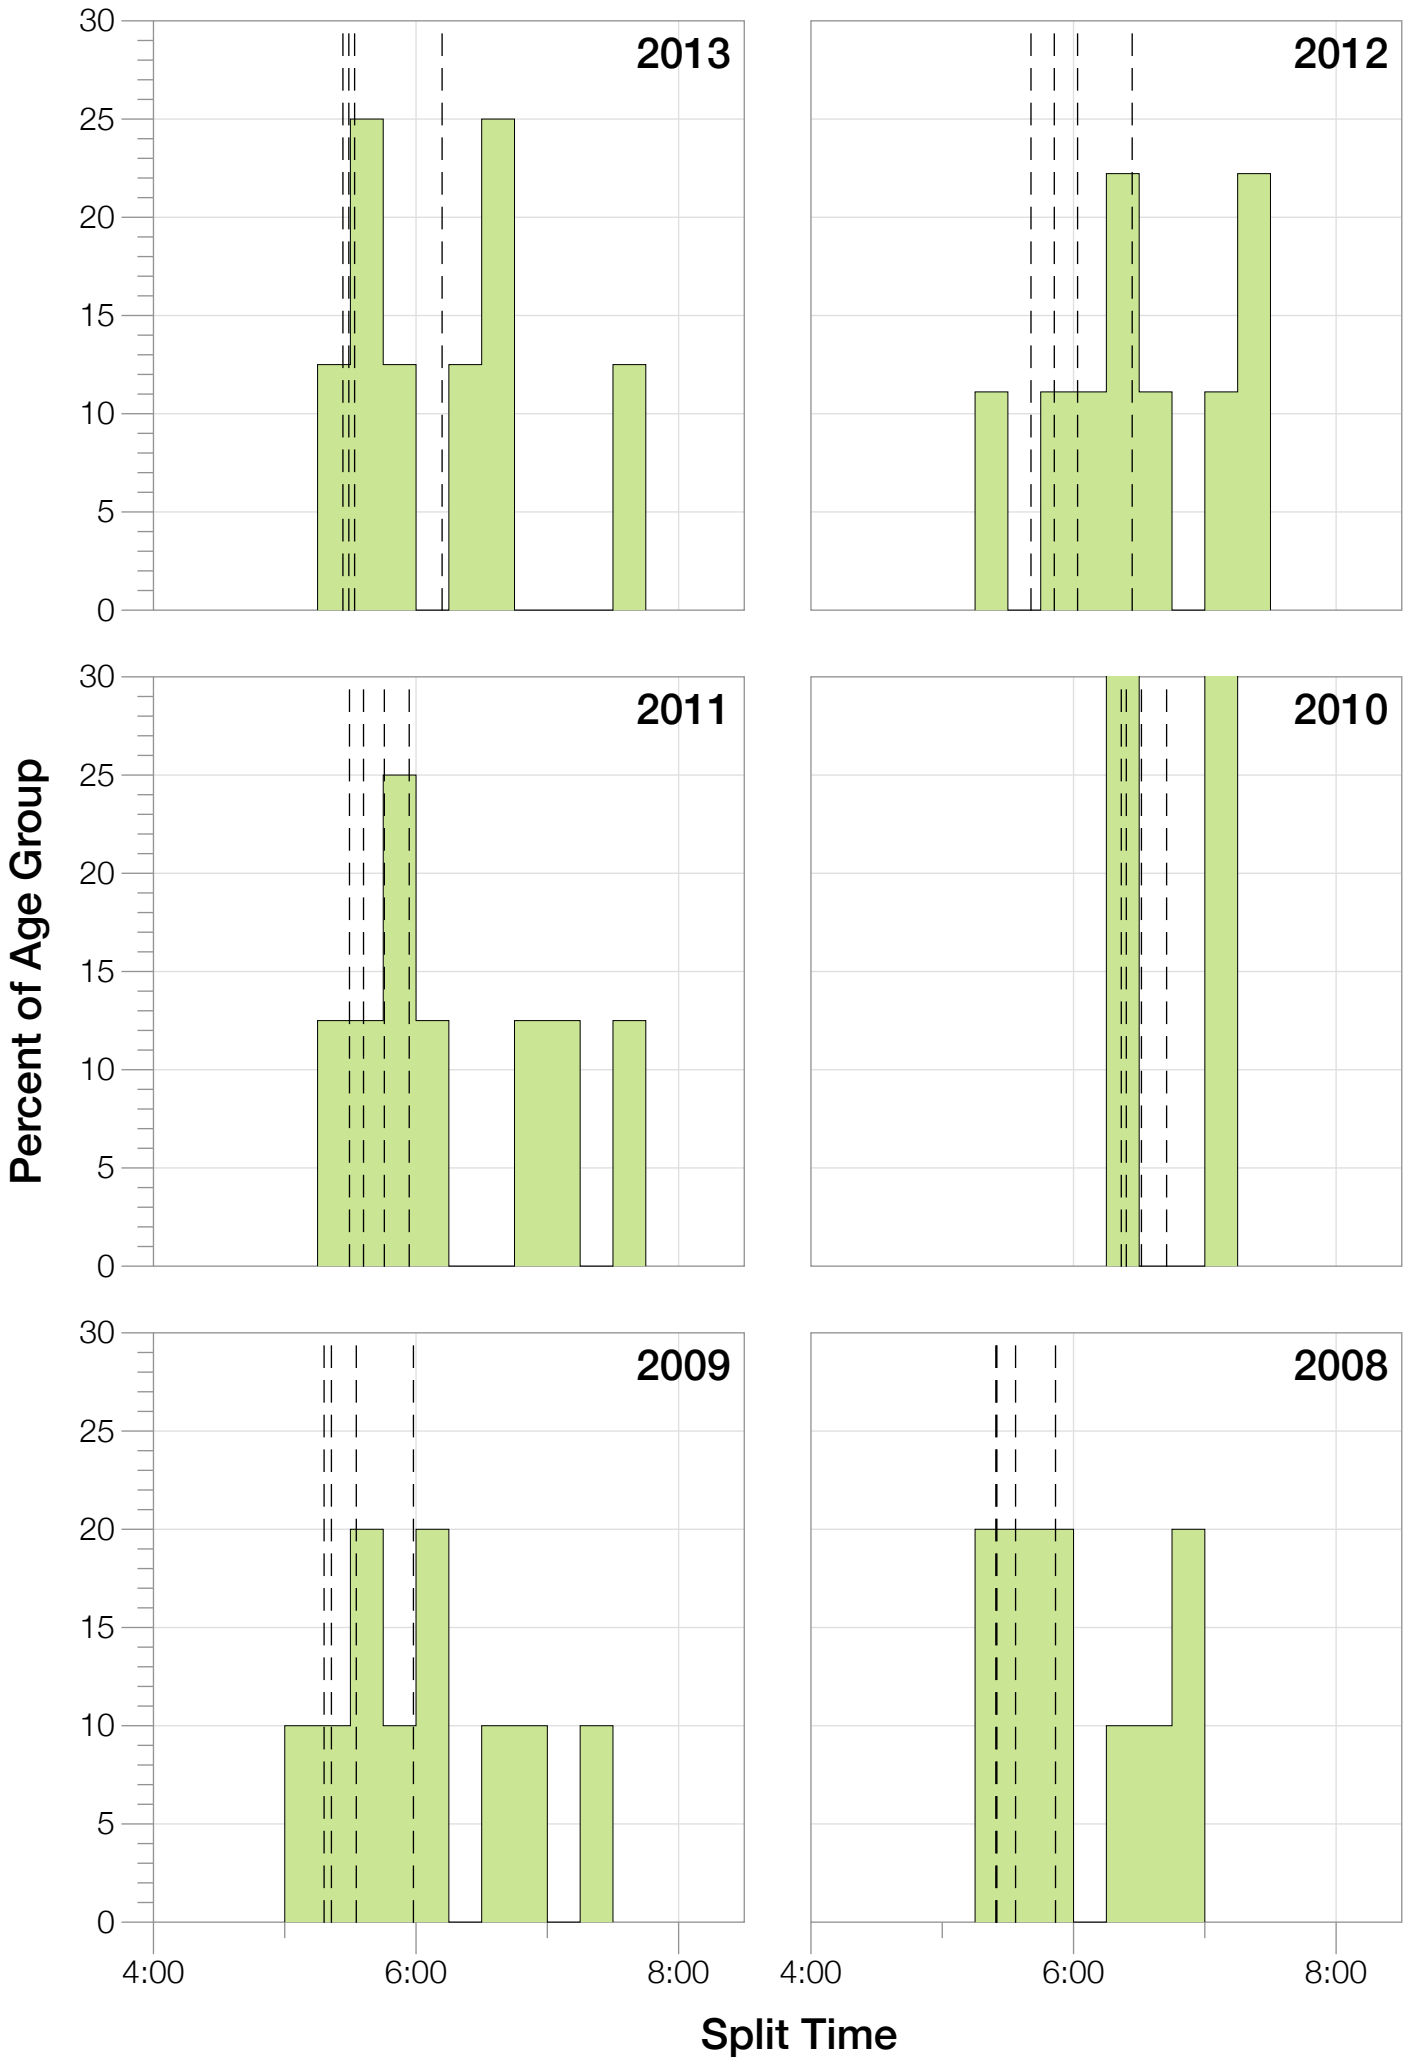

F18-24 Bike