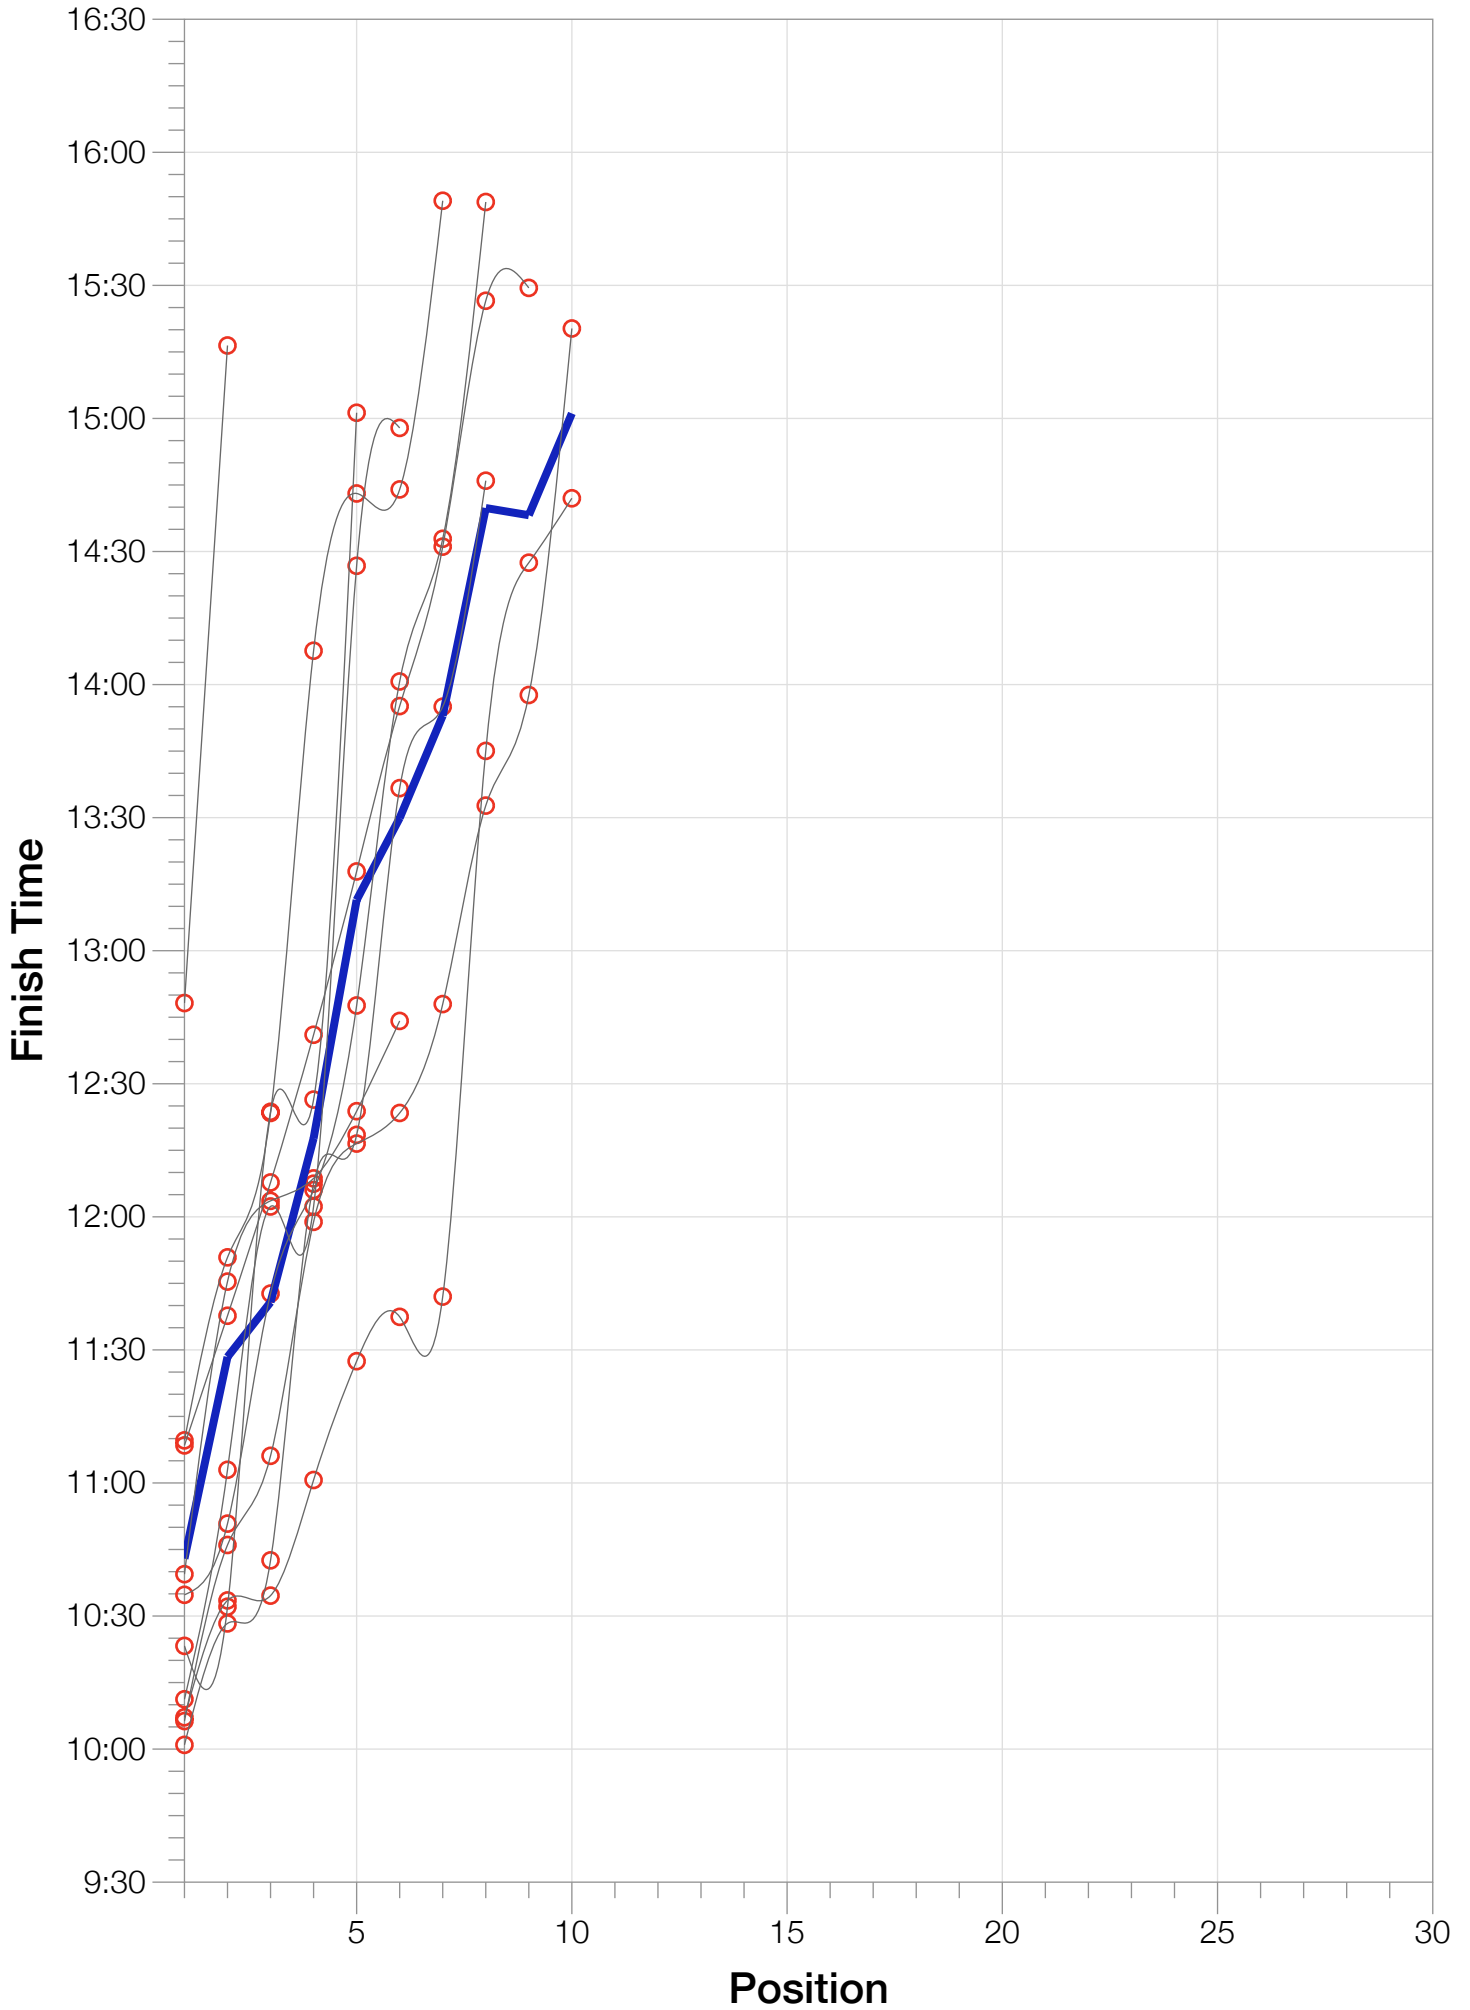

F18-24 Top 30 Finishing Splits

Estimated Kona Slot   Average Finishing Time   Finishing Time