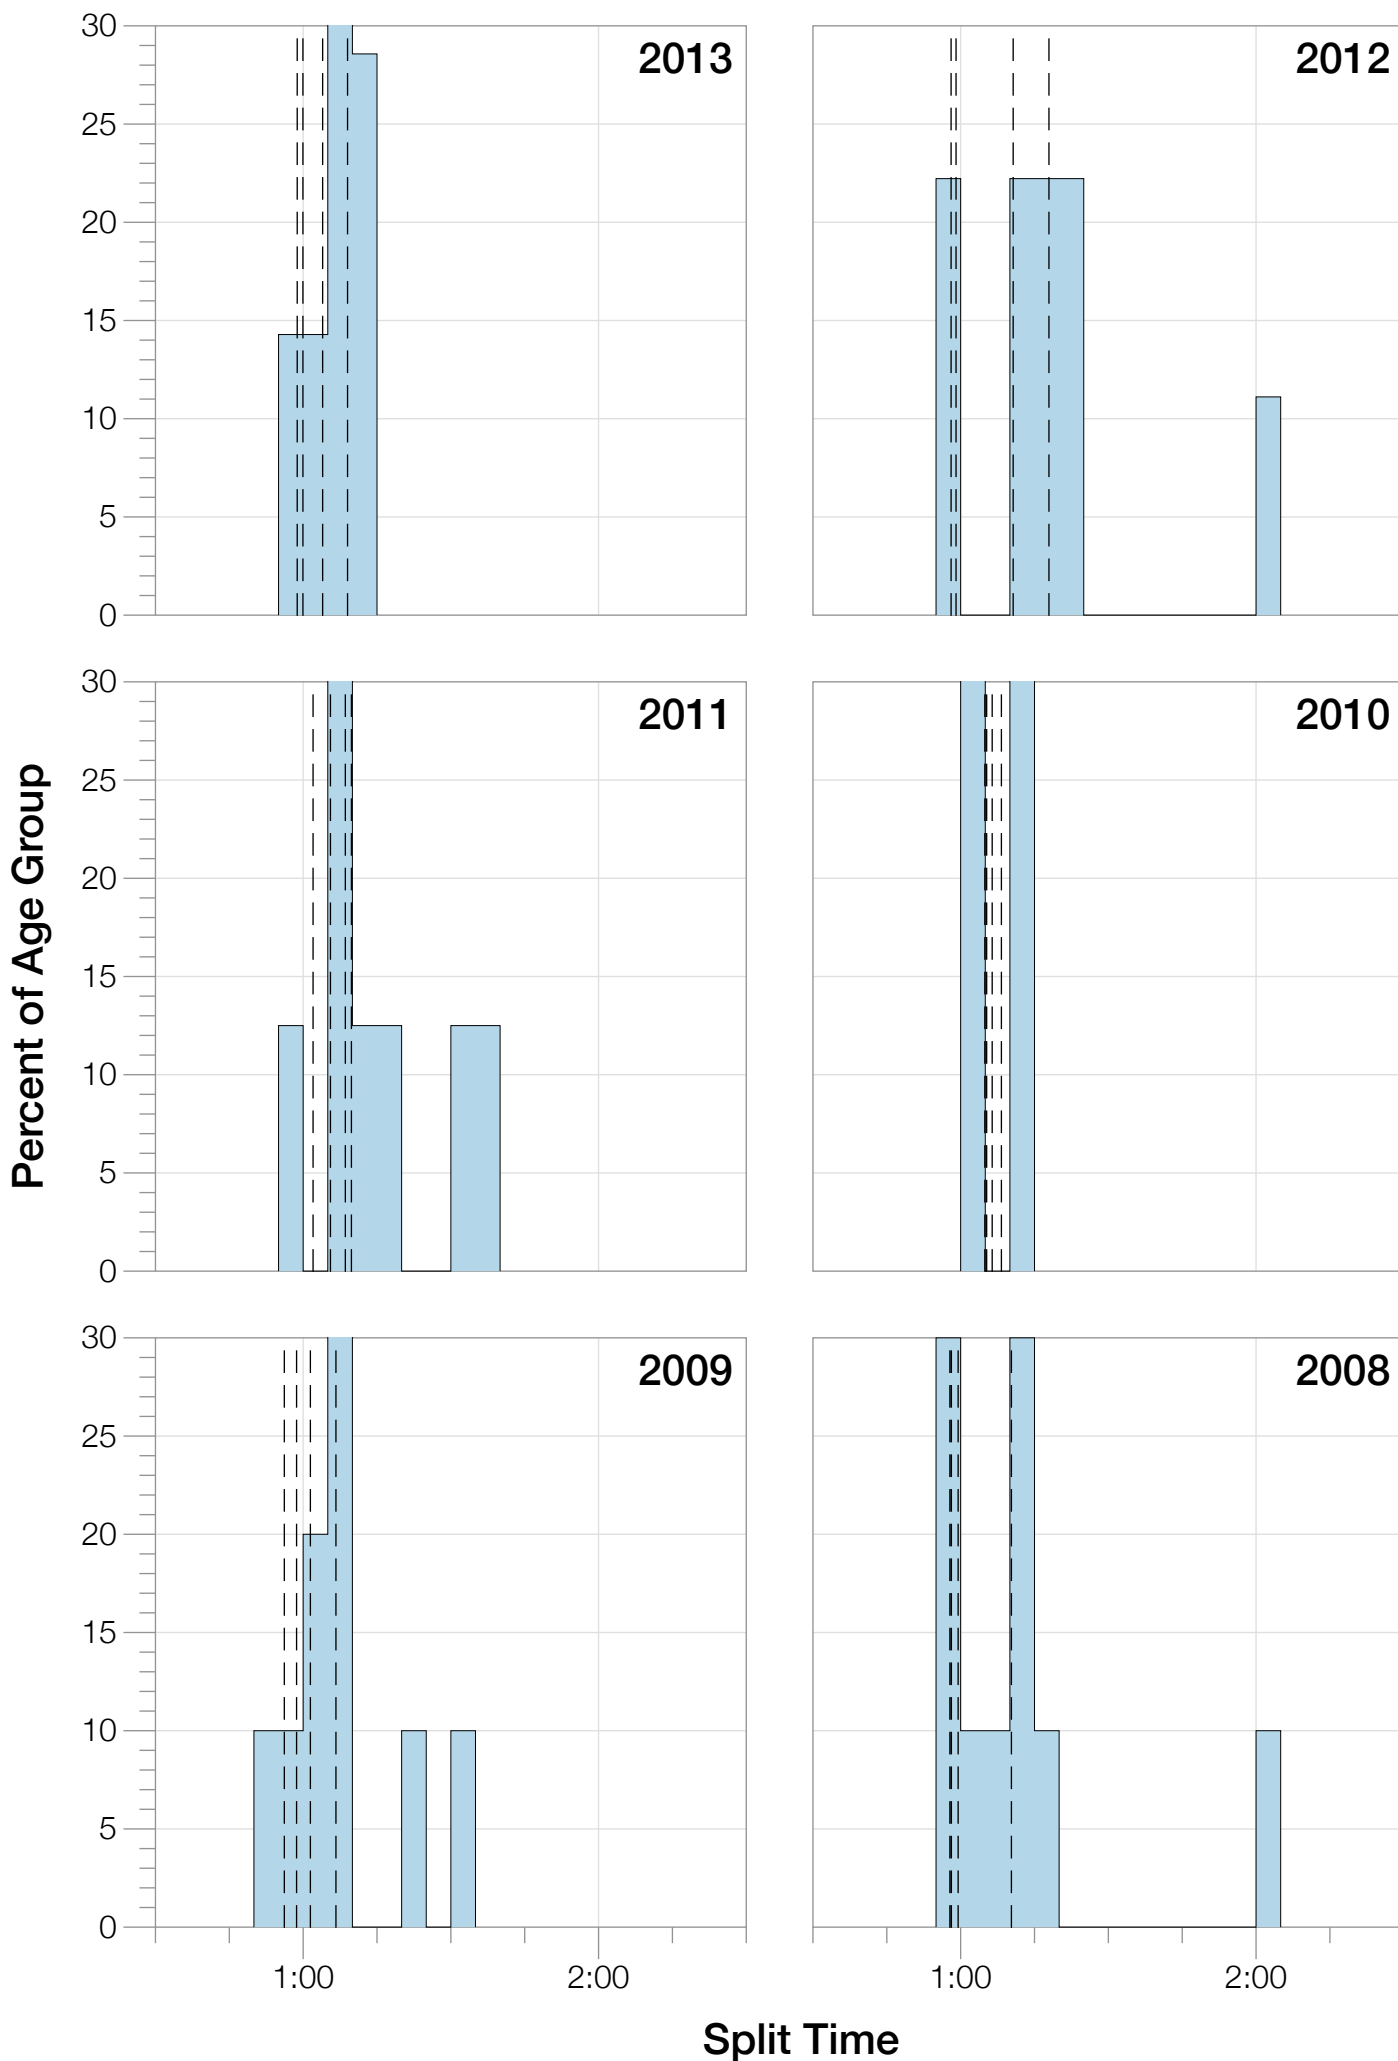

F18-24 Summary Statistics

Year	Finishers	F18-24 Finishers	Male Winner's Time	Female Winner's Time	F18-24 Winner's Time
2004	779	6	8:16:00	9:03:37	10:11:14
2005	588	7	8:27:36	9:31:32	11:09:36
2006	768	6	8:08:57	9:10:01	10:39:26
2007	901	5	8:06:00	9:00:55	10:23:16
2008	1029	10	8:07:06	8:59:24	10:07:10
2009	1124	10	8:13:59	9:16:52	10:06:19
2010	998	2	8:14:01	9:19:44	12:48:12
2011	1180	8	8:12:39	9:25:38	10:34:47
2012	1240	9	8:29:06	9:13:00	11:08:28
2013	1330	8	8:08:16	8:59:44	10:00:57
Average	994	7	8:14:22	9:12:02	10:42:56

F18-24 Swim