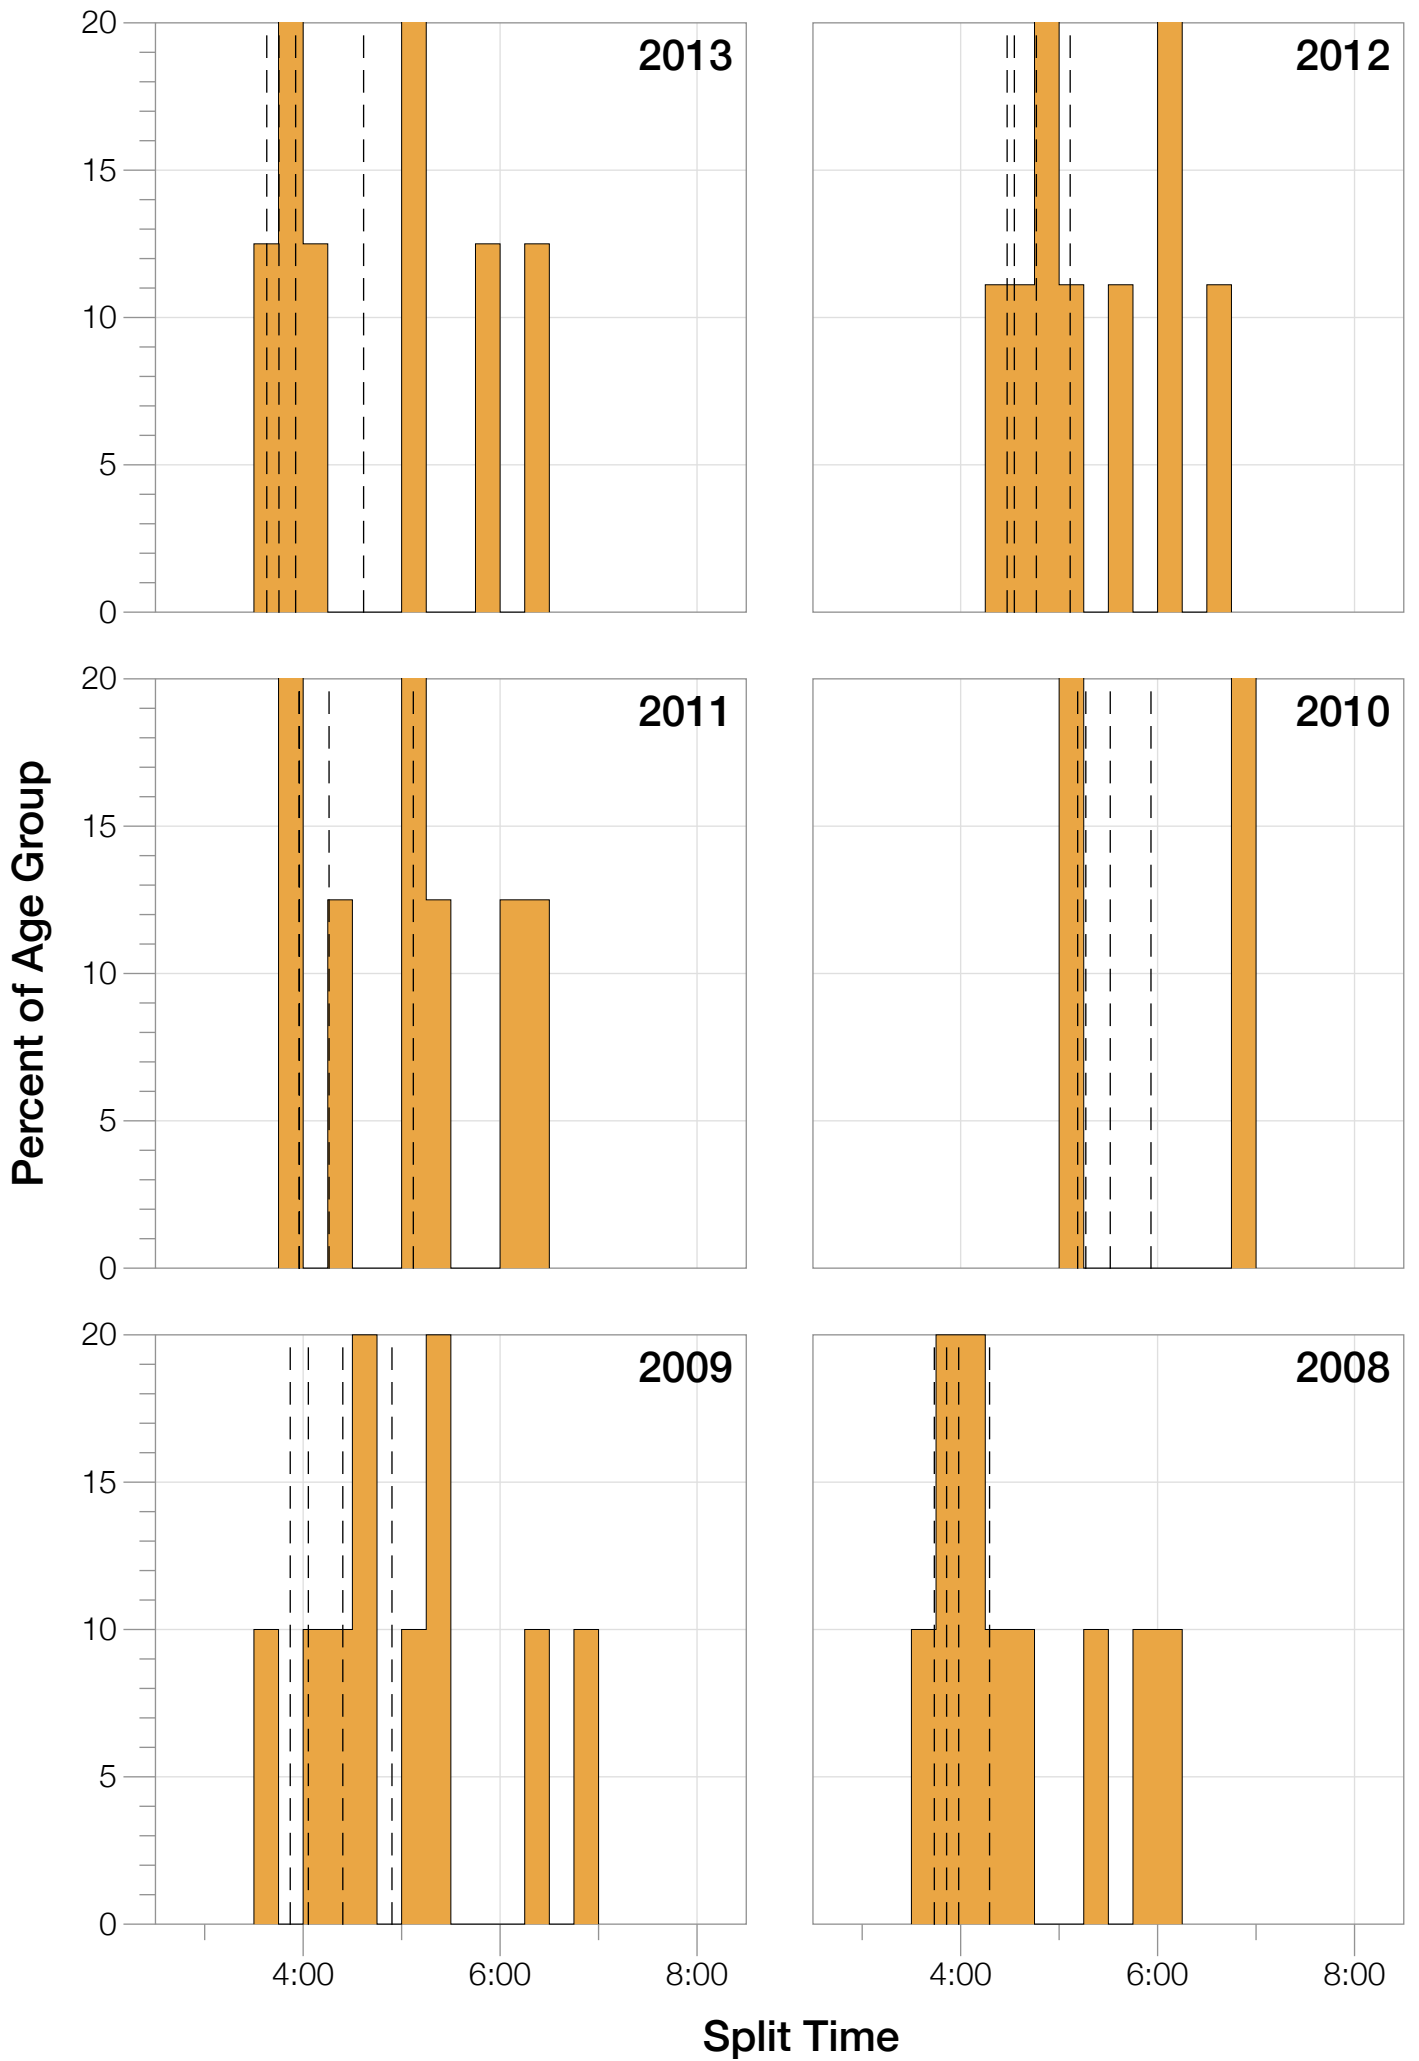

Ironman Western Australia F18-24 Stats

F18-24 Summary Statistics

Year	Finishers	F18-24 Finishers	Male Winner's Time	Female Winner's Time	F18-24 Winner's Time
2004	779	6	8:16:00	9:03:37	10:11:14
2005	588	7	8:27:36	9:31:32	11:09:36
2006	768	6	8:08:57	9:10:01	10:39:26
2007	901	5	8:06:00	9:00:55	10:23:16
2008	1029	10	8:07:06	8:59:24	10:07:10
2009	1124	10	8:13:59	9:16:52	10:06:19
2010	998	2	8:14:01	9:19:44	12:48:12
2011	1180	8	8:12:39	9:25:38	10:34:47
2012	1240	9	8:29:06	9:13:00	11:08:28
2013	1330	8	8:08:16	8:59:44	10:00:57
Average	994	7	8:14:22	9:12:02	10:42:56

F18-24 Swim

F18-24 Swim

F18-24 Bike

F18-24 Bike

F18-24 Run

F18-24 Run

F18-24 Overall

F18-24 Overall

Position	Swim Time	Bike Time	Run Time	Overall Time
Average Male Winner	0:50:17	4:31:44	2:50:22	8:14:22
Average Female Winner	0:55:43	4:59:46	3:14:15	9:12:02
Average 1st Age Grouper	1:01:37	5:39:26	3:57:50	10:42:56
Average 2nd Age Grouper	1:05:34	5:53:04	4:23:53	11:28:25
Average 3rd Age Grouper	1:08:06	5:59:18	4:28:47	11:40:45
Average 4th Age Grouper	1:13:14	6:12:35	4:46:39	12:17:41
Average 5th Age Grouper	1:09:14	6:26:26	5:27:58	13:11:26
Average 6th Age Grouper	1:19:15	6:43:17	5:23:47	13:29:55
Average 7th Age Grouper	1:16:21	6:56:15	5:32:35	13:53:00
Average 8th Age Grouper	1:31:20	6:41:12	6:13:54	14:39:48
Average 9th Age Grouper	1:21:35	7:02:05	6:01:13	14:38:11
Average 10th Age Grouper	1:35:47	7:03:15	6:07:12	15:01:08
Kona Qualifier Average	1:01:37	5:39:26	3:57:50	10:42:56
Top 10 Age Grouper Average	1:12:14	6:17:55	4:59:10	12:36:16