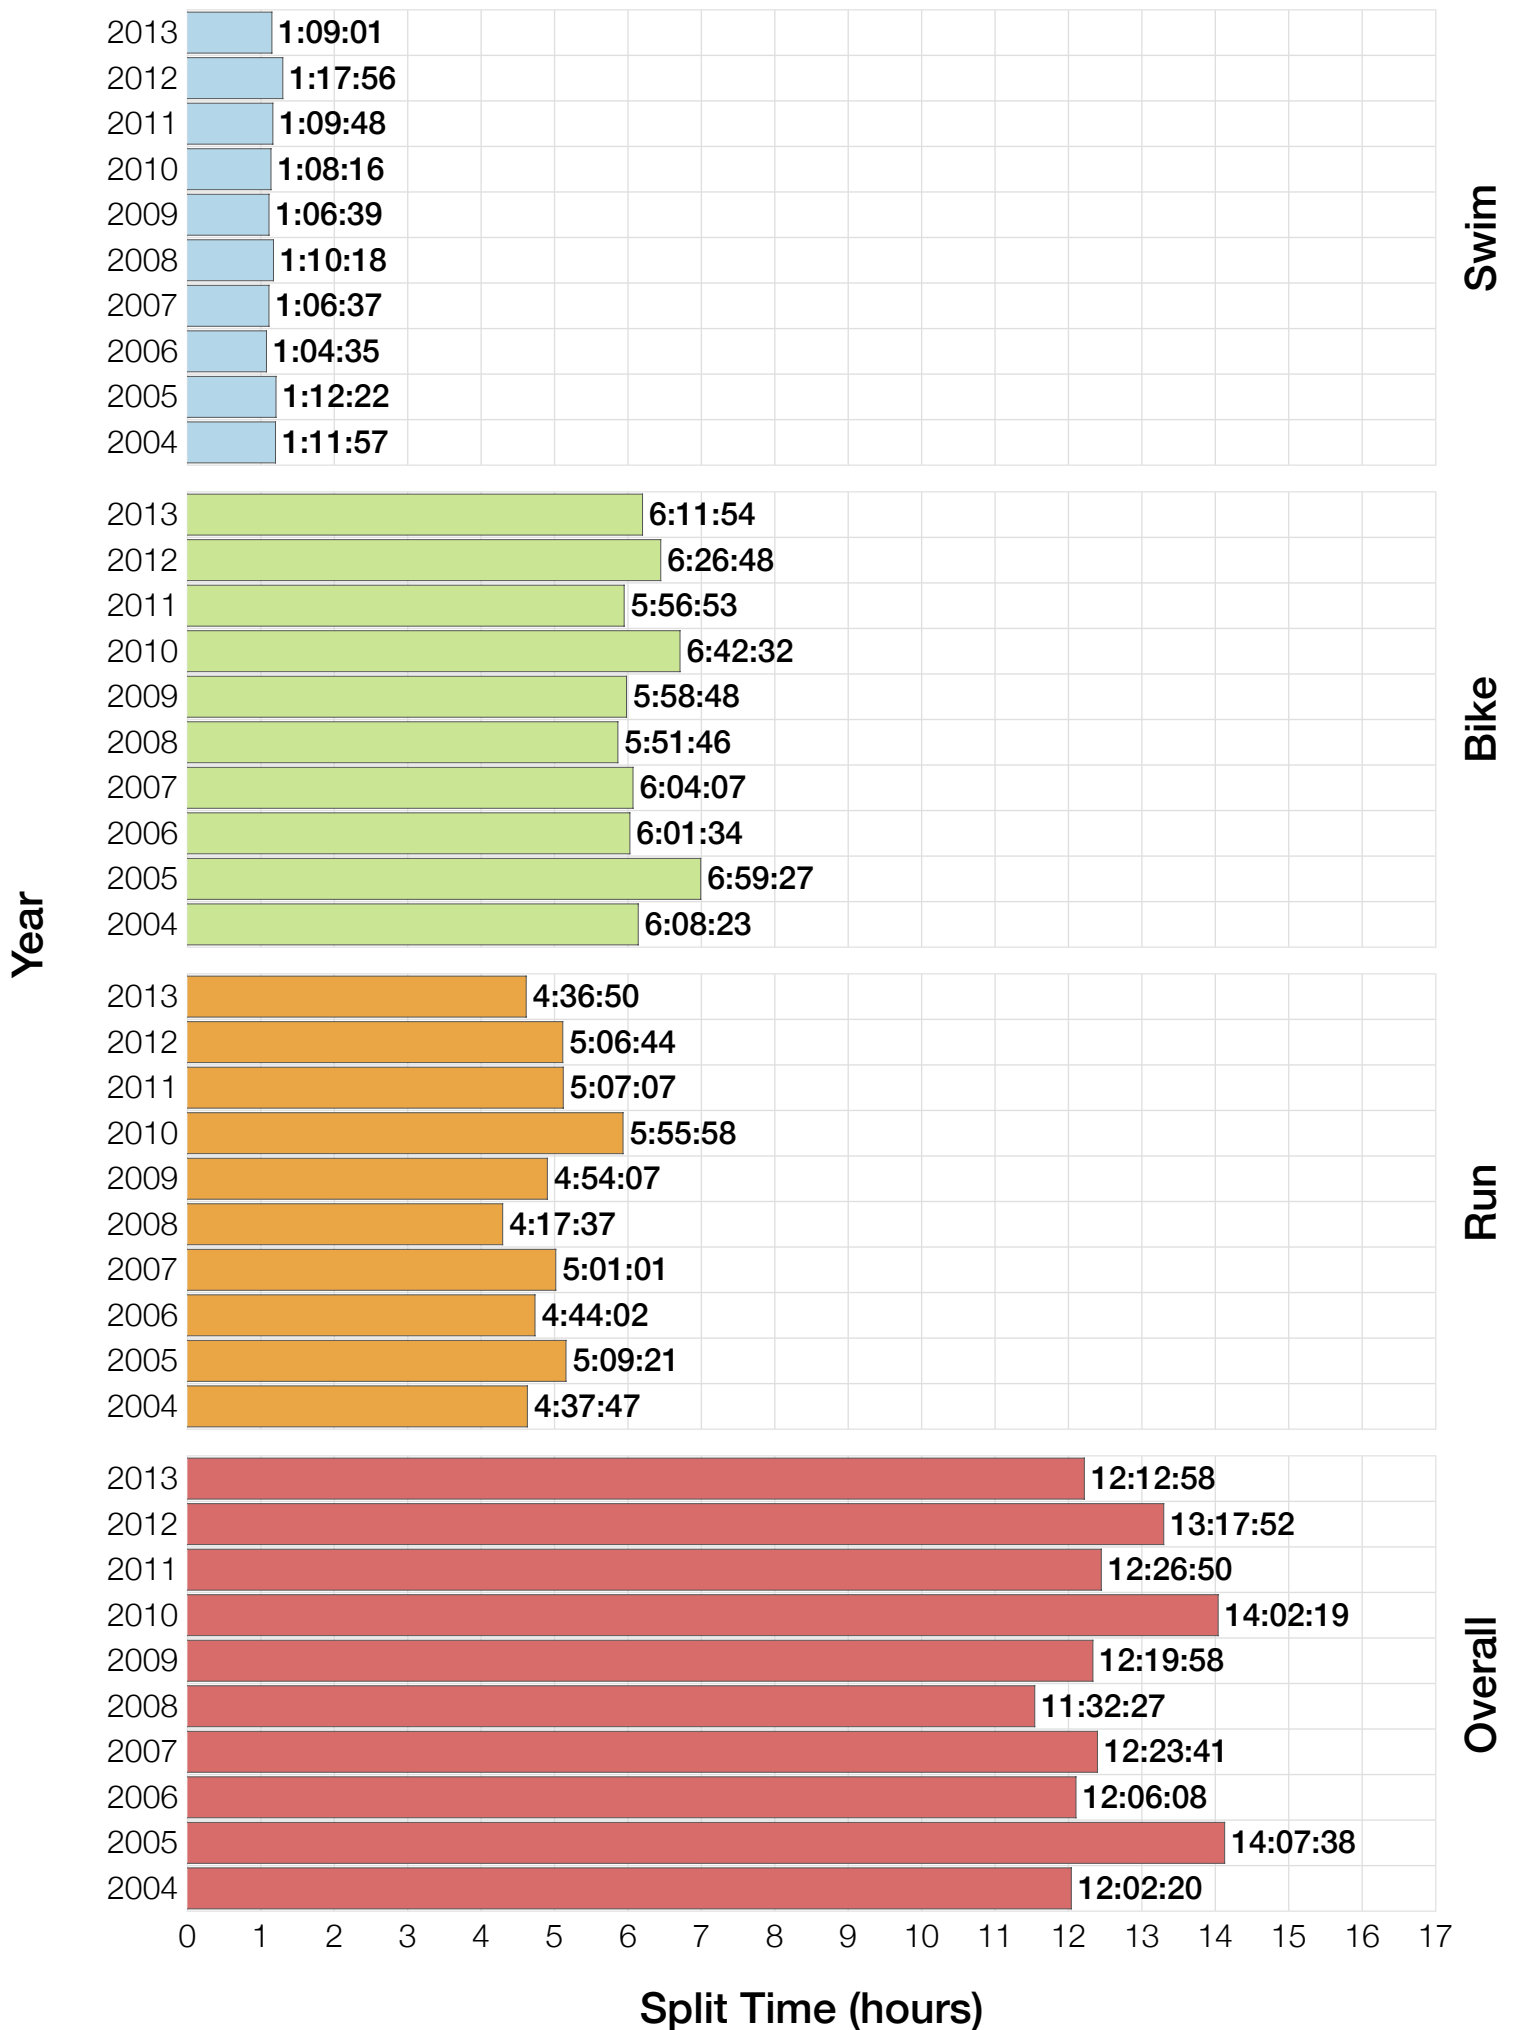

Ironman Western Australia F18-24 Stats

F18-24 Summary Statistics

Year	Finishers	F18-24 Finishers	Male Winner's Time	Female Winner's Time	F18-24 Winner's Time
2004	779	6	8:16:00	9:03:37	10:11:14
2005	588	7	8:27:36	9:31:32	11:09:36
2006	768	6	8:08:57	9:10:01	10:39:26
2007	901	5	8:06:00	9:00:55	10:23:16
2008	1029	10	8:07:06	8:59:24	10:07:10
2009	1124	10	8:13:59	9:16:52	10:06:19
2010	998	2	8:14:01	9:19:44	12:48:12
2011	1180	8	8:12:39	9:25:38	10:34:47
2012	1240	9	8:29:06	9:13:00	11:08:28
2013	1330	8	8:08:16	8:59:44	10:00:57
Average	994	7	8:14:22	9:12:02	10:42:56

F18-24 Swim

F18-24 Swim

F18-24 Bike

F18-24 Bike

F18-24 Run

F18-24 Run

F18-24 Overall

F18-24 Overall

F18-24 Fastest Splits

F18-24 Median Splits

F18-24 Slowest Splits

Year

Swim

Bike

Run

Overall

Position	Swim Time	Bike Time	Run Time	Overall Time
Average Male Winner	0:50:17	4:31:44	2:50:22	8:14:22
Average Female Winner	0:55:43	4:59:46	3:14:15	9:12:02
Average 1st Age Grouper	1:01:37	5:39:26	3:57:50	10:42:56
Average 2nd Age Grouper	1:05:34	5:53:04	4:23:53	11:28:25
Average 3rd Age Grouper	1:08:06	5:59:18	4:28:47	11:40:45
Average 4th Age Grouper	1:13:14	6:12:35	4:46:39	12:17:41
Average 5th Age Grouper	1:09:14	6:26:26	5:27:58	13:11:26
Average 6th Age Grouper	1:19:15	6:43:17	5:23:47	13:29:55
Average 7th Age Grouper	1:16:21	6:56:15	5:32:35	13:53:00
Average 8th Age Grouper	1:31:20	6:41:12	6:13:54	14:39:48
Average 9th Age Grouper	1:21:35	7:02:05	6:01:13	14:38:11
Average 10th Age Grouper	1:35:47	7:03:15	6:07:12	15:01:08
Kona Qualifier Average	1:01:37	5:39:26	3:57:50	10:42:56
Top 10 Age Grouper Average	1:12:14	6:17:55	4:59:10	12:36:16