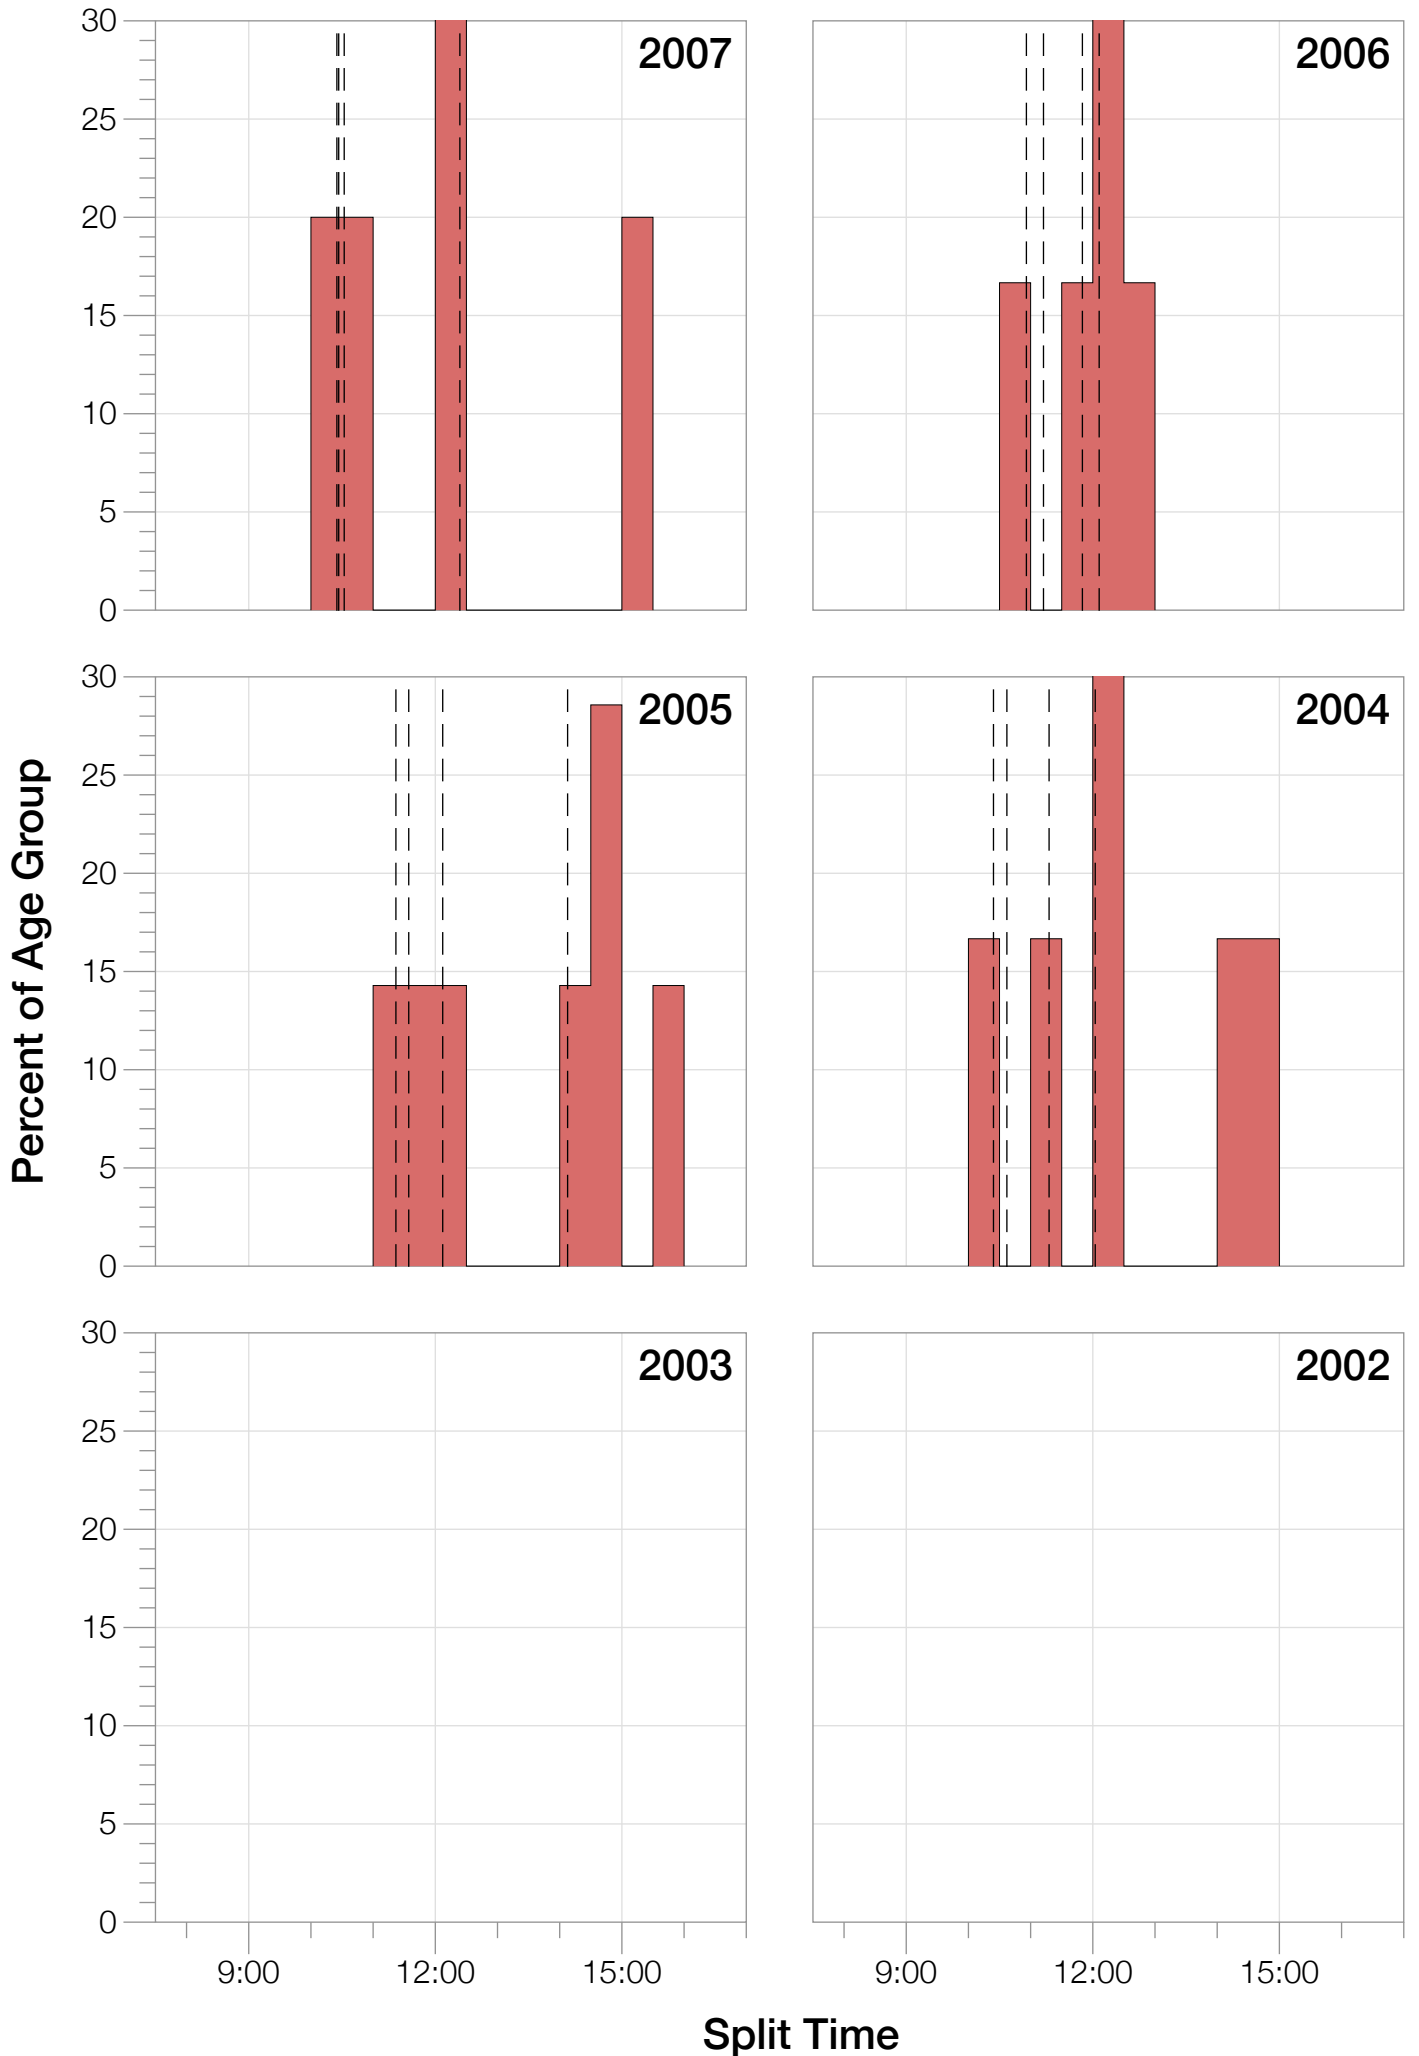

Ironman Western Australia F18-24 Stats

F18-24 Summary Statistics

Year	Finishers	F18-24 Finishers	Male Winner's Time	Female Winner's Time	F18-24 Winner's Time
2004	779	6	8:16:00	9:03:37	10:11:14
2005	588	7	8:27:36	9:31:32	11:09:36
2006	768	6	8:08:57	9:10:01	10:39:26
2007	901	5	8:06:00	9:00:55	10:23:16
2008	1029	10	8:07:06	8:59:24	10:07:10
2009	1124	10	8:13:59	9:16:52	10:06:19
2010	998	2	8:14:01	9:19:44	12:48:12
2011	1180	8	8:12:39	9:25:38	10:34:47
2012	1240	9	8:29:06	9:13:00	11:08:28
2013	1330	8	8:08:16	8:59:44	10:00:57
Average	994	7	8:14:22	9:12:02	10:42:56

F18-24 Swim

F18-24 Swim

F18-24 Bike

F18-24 Bike

F18-24 Run

F18-24 Run

F18-24 Overall

F18-24 Overall

Position	Swim Time	Bike Time	Run Time	Overall Time
Average Male Winner	0:50:17	4:31:44	2:50:22	8:14:22
Average Female Winner	0:55:43	4:59:46	3:14:15	9:12:02
Average 1st Age Grouper	1:01:37	5:39:26	3:57:50	10:42:56
Average 2nd Age Grouper	1:05:34	5:53:04	4:23:53	11:28:25
Average 3rd Age Grouper	1:08:06	5:59:18	4:28:47	11:40:45
Average 4th Age Grouper	1:13:14	6:12:35	4:46:39	12:17:41
Average 5th Age Grouper	1:09:14	6:26:26	5:27:58	13:11:26
Average 6th Age Grouper	1:19:15	6:43:17	5:23:47	13:29:55
Average 7th Age Grouper	1:16:21	6:56:15	5:32:35	13:53:00
Average 8th Age Grouper	1:31:20	6:41:12	6:13:54	14:39:48
Average 9th Age Grouper	1:21:35	7:02:05	6:01:13	14:38:11
Average 10th Age Grouper	1:35:47	7:03:15	6:07:12	15:01:08
Kona Qualifier Average	1:01:37	5:39:26	3:57:50	10:42:56
Top 10 Age Grouper Average	1:12:14	6:17:55	4:59:10	12:36:16