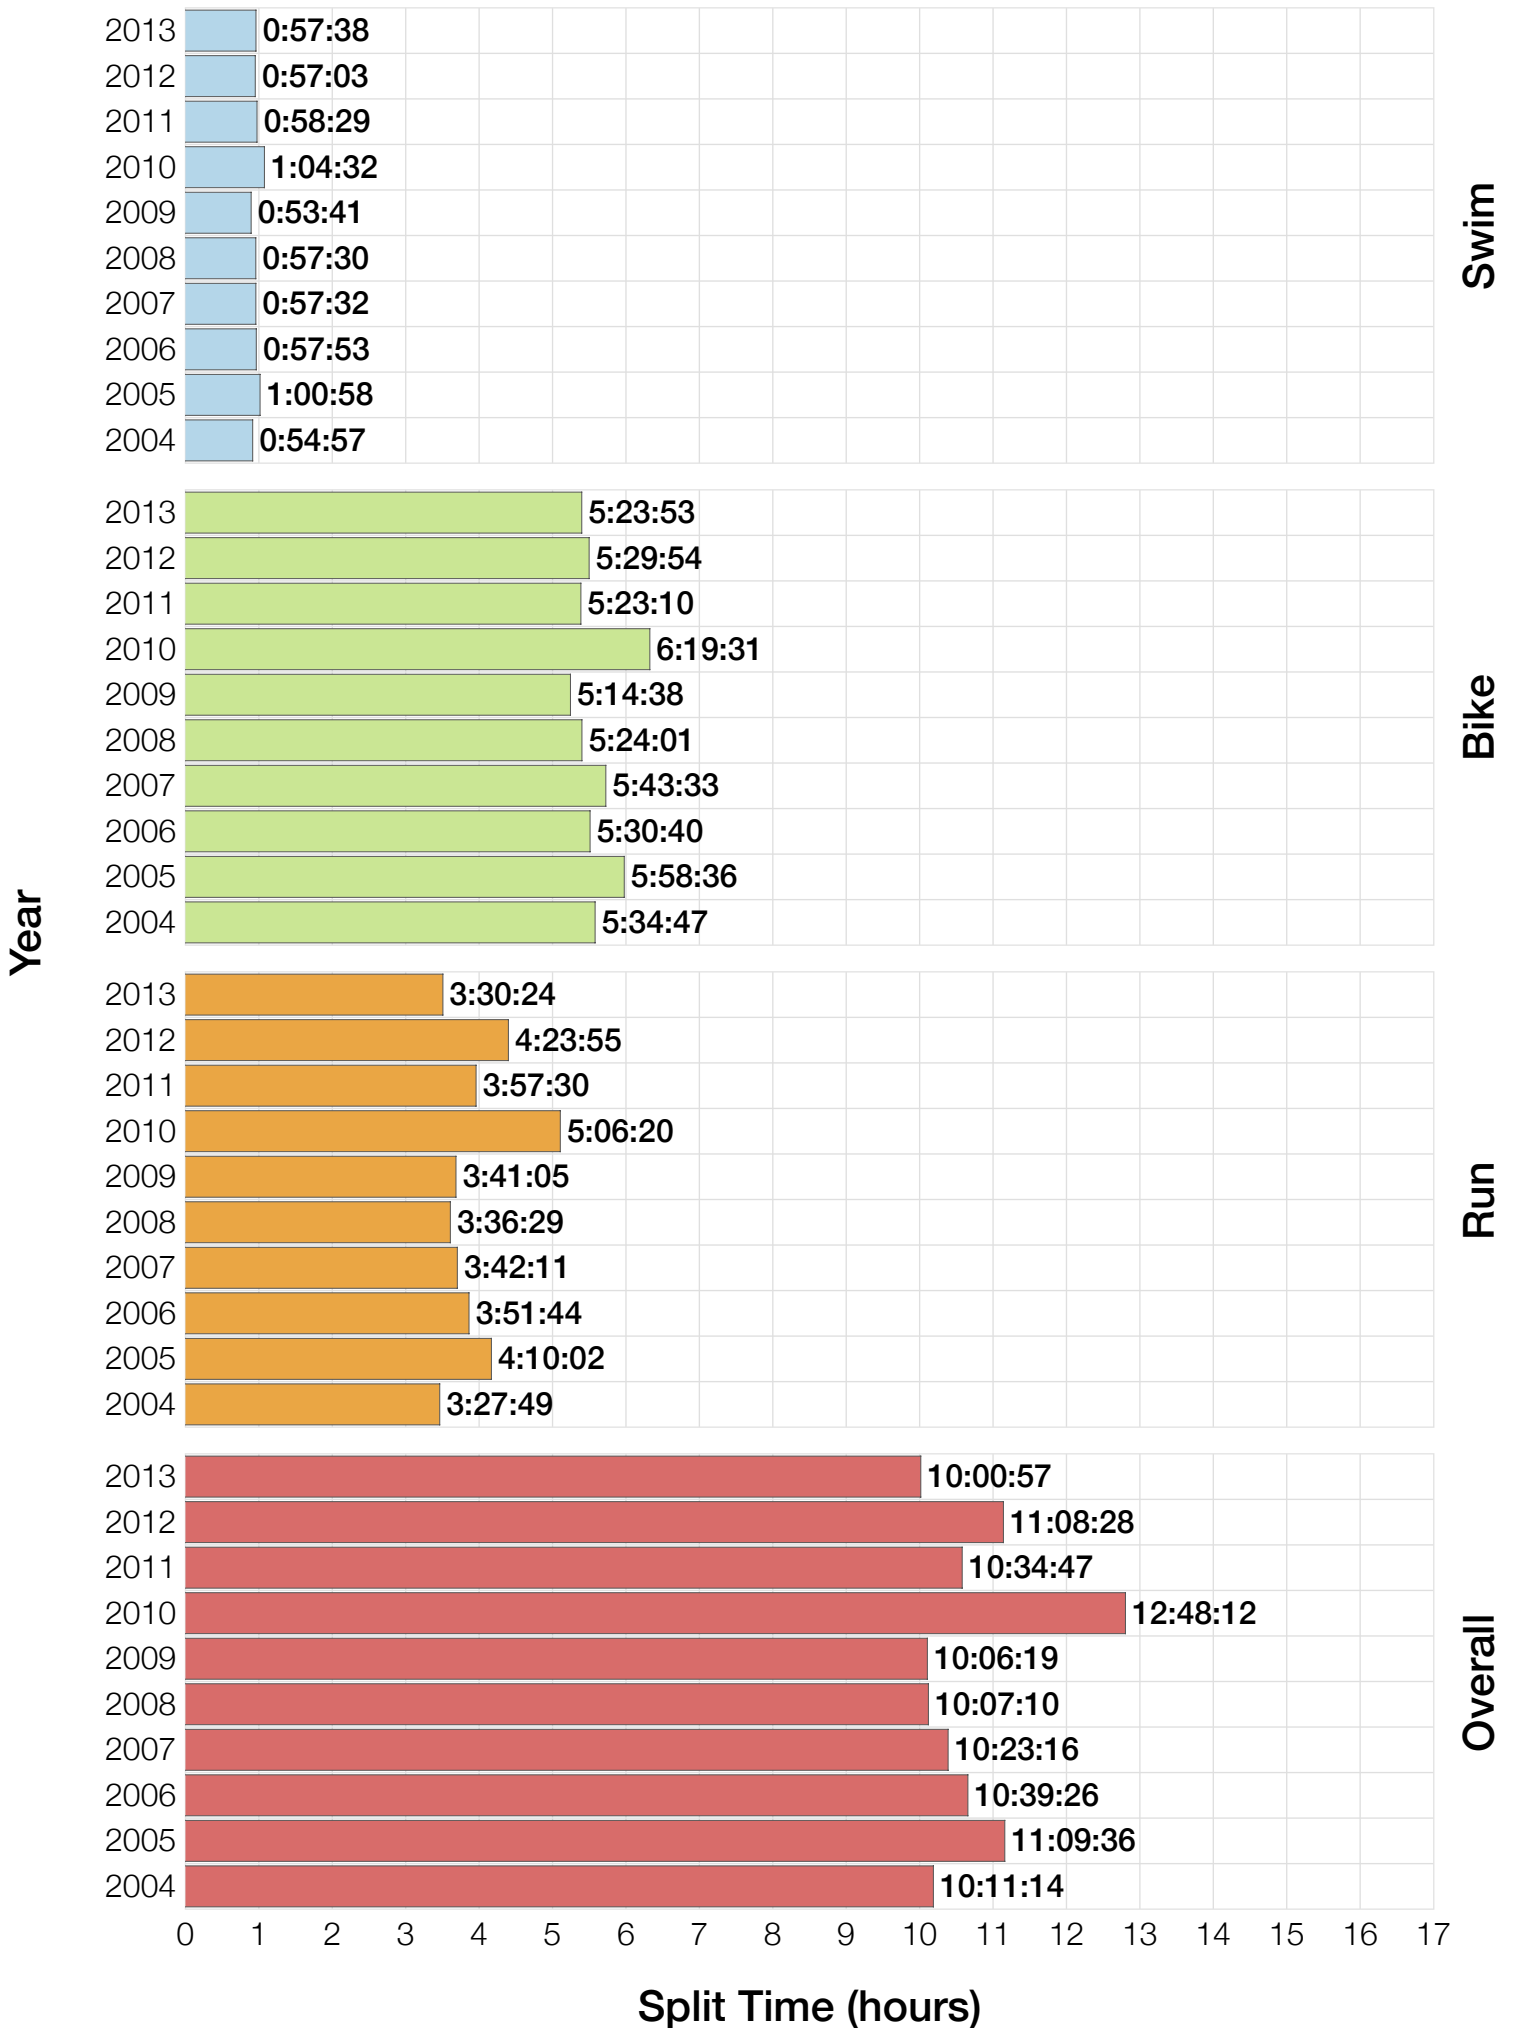

Ironman Western Australia F18-24 Stats

F18-24 Summary Statistics

Year	Finishers	F18-24 Finishers	Male Winner's Time	Female Winner's Time	F18-24 Winner's Time
2004	779	6	8:16:00	9:03:37	10:11:14
2005	588	7	8:27:36	9:31:32	11:09:36
2006	768	6	8:08:57	9:10:01	10:39:26
2007	901	5	8:06:00	9:00:55	10:23:16
2008	1029	10	8:07:06	8:59:24	10:07:10
2009	1124	10	8:13:59	9:16:52	10:06:19
2010	998	2	8:14:01	9:19:44	12:48:12
2011	1180	8	8:12:39	9:25:38	10:34:47
2012	1240	9	8:29:06	9:13:00	11:08:28
2013	1330	8	8:08:16	8:59:44	10:00:57
Average	994	7	8:14:22	9:12:02	10:42:56

F18-24 Swim

F18-24 Swim

F18-24 Bike

F18-24 Bike

F18-24 Run

F18-24 Run

F18-24 Overall

F18-24 Overall

F18-24 Fastest Splits

F18-24 Median Splits

F18-24 Slowest Splits

Year

Swim

Bike

Run

Overall

Position	Swim Time	Bike Time	Run Time	Overall Time
Average Male Winner	0:50:17	4:31:44	2:50:22	8:14:22
Average Female Winner	0:55:43	4:59:46	3:14:15	9:12:02
Average 1st Age Grouper	1:01:37	5:39:26	3:57:50	10:42:56
Average 2nd Age Grouper	1:05:34	5:53:04	4:23:53	11:28:25
Average 3rd Age Grouper	1:08:06	5:59:18	4:28:47	11:40:45
Average 4th Age Grouper	1:13:14	6:12:35	4:46:39	12:17:41
Average 5th Age Grouper	1:09:14	6:26:26	5:27:58	13:11:26
Average 6th Age Grouper	1:19:15	6:43:17	5:23:47	13:29:55
Average 7th Age Grouper	1:16:21	6:56:15	5:32:35	13:53:00
Average 8th Age Grouper	1:31:20	6:41:12	6:13:54	14:39:48
Average 9th Age Grouper	1:21:35	7:02:05	6:01:13	14:38:11
Average 10th Age Grouper	1:35:47	7:03:15	6:07:12	15:01:08
Kona Qualifier Average	1:01:37	5:39:26	3:57:50	10:42:56
Top 10 Age Grouper Average	1:12:14	6:17:55	4:59:10	12:36:16