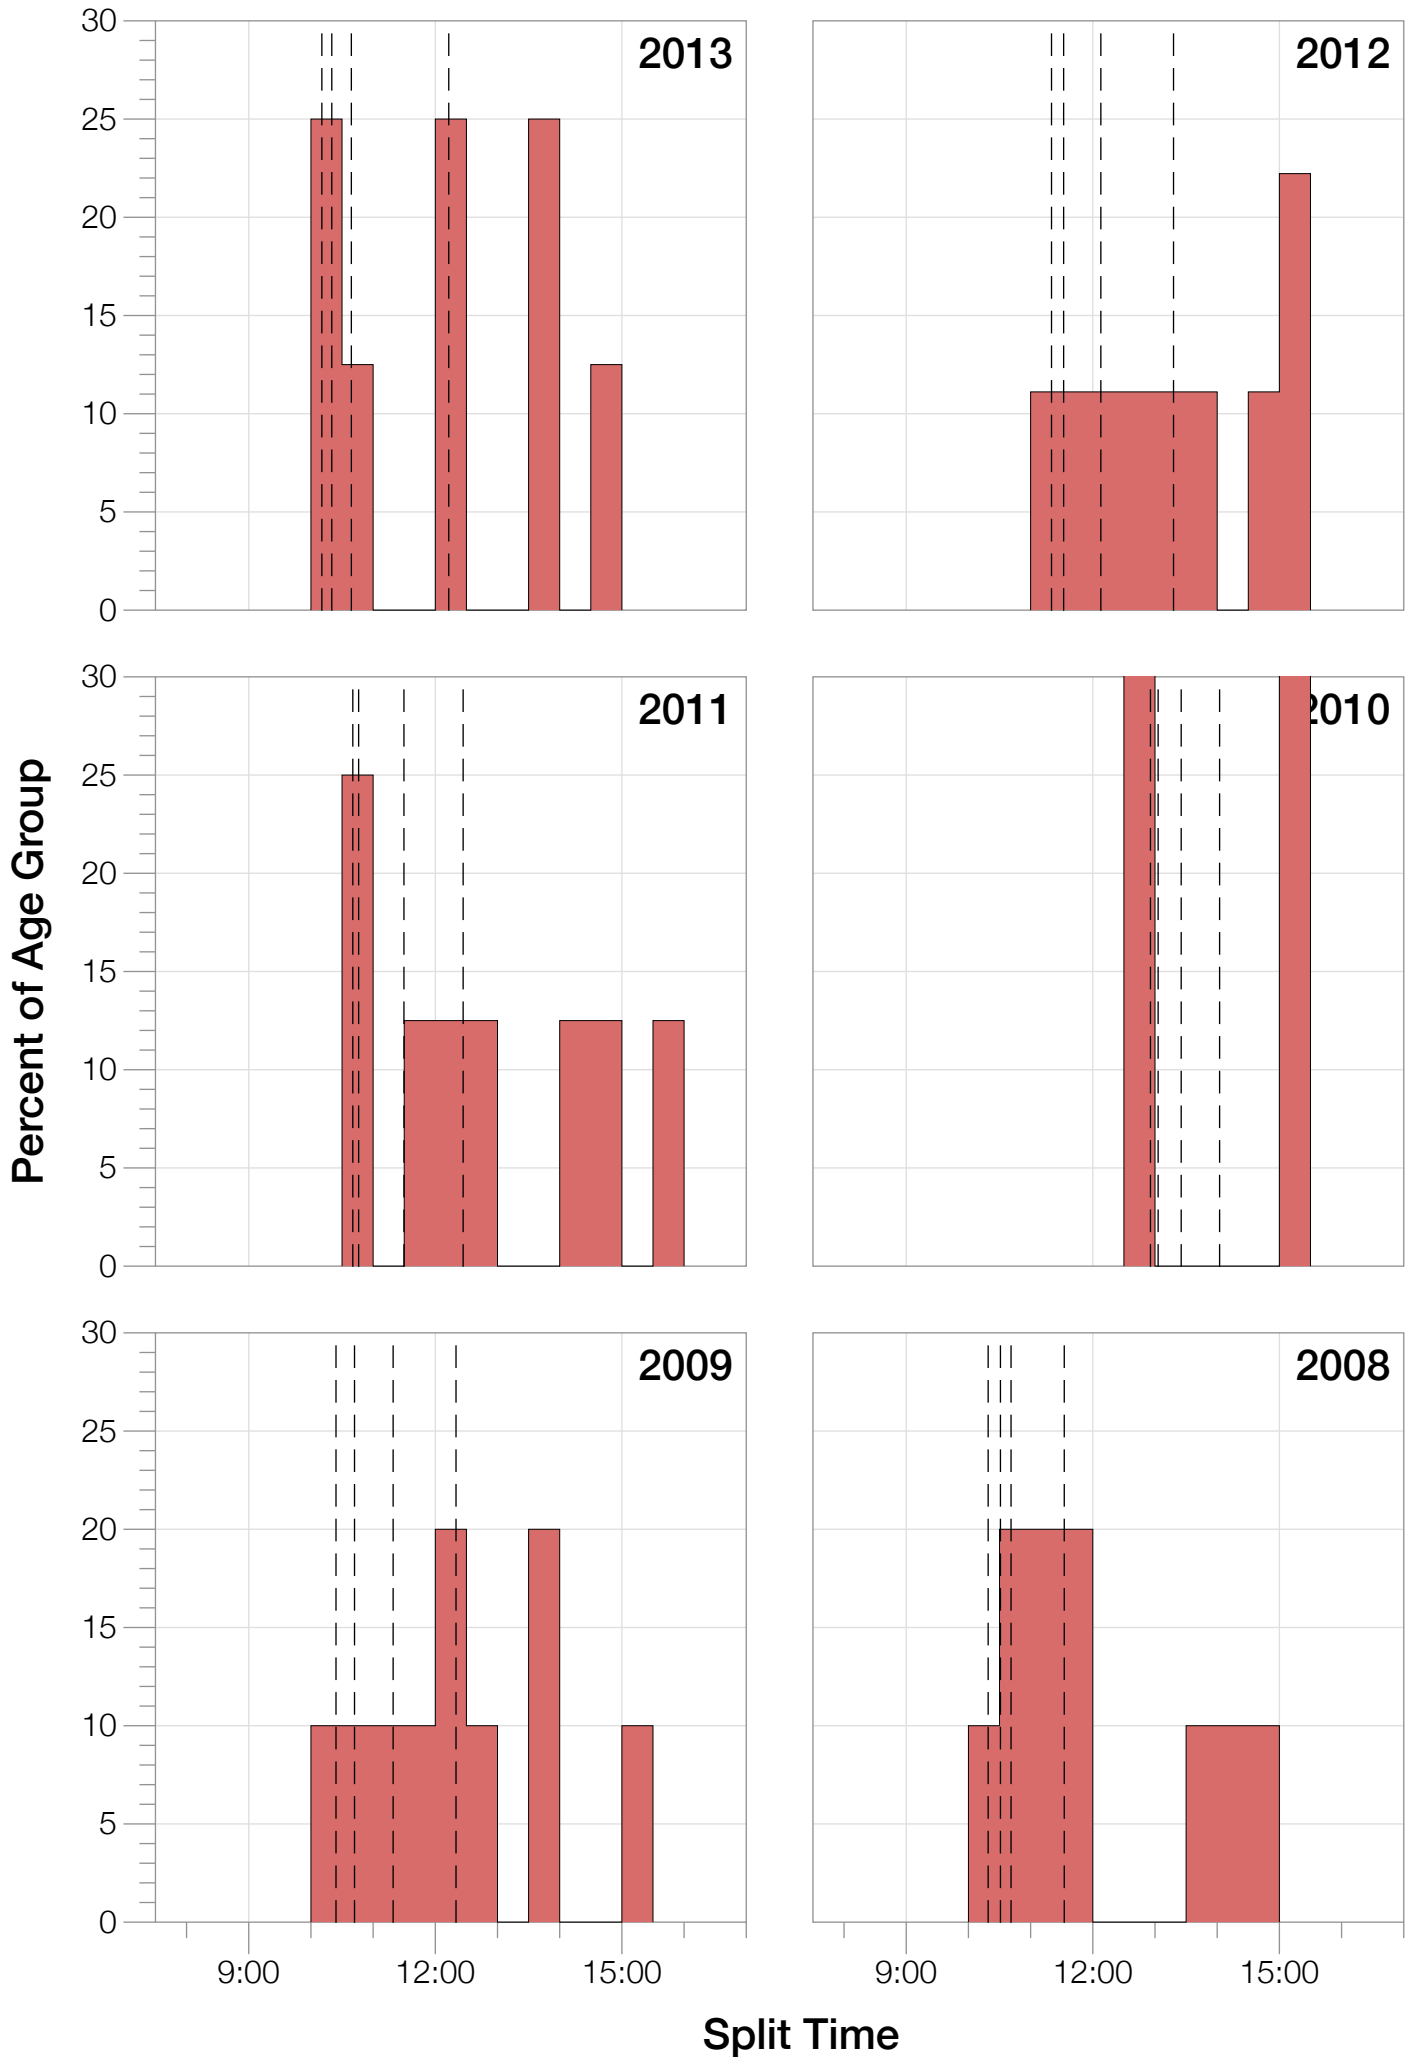

Ironman Western Australia F18-24 Stats

F18-24 Summary Statistics

Year	Finishers	F18-24 Finishers	Male Winner's Time	Female Winner's Time	F18-24 Winner's Time
2004	779	6	8:16:00	9:03:37	10:11:14
2005	588	7	8:27:36	9:31:32	11:09:36
2006	768	6	8:08:57	9:10:01	10:39:26
2007	901	5	8:06:00	9:00:55	10:23:16
2008	1029	10	8:07:06	8:59:24	10:07:10
2009	1124	10	8:13:59	9:16:52	10:06:19
2010	998	2	8:14:01	9:19:44	12:48:12
2011	1180	8	8:12:39	9:25:38	10:34:47
2012	1240	9	8:29:06	9:13:00	11:08:28
2013	1330	8	8:08:16	8:59:44	10:00:57
Average	994	7	8:14:22	9:12:02	10:42:56

F18-24 Swim

F18-24 Swim

F18-24 Bike

F18-24 Bike

F18-24 Run

F18-24 Run

F18-24 Overall

F18-24 Overall

0 1 2 3 4 5 6 7 8 9 10 11 12 13 14 15 16 17

Split Time (hours)

F18-24 Top 30 Finishing Splits

Estimated Kona Slot Average Finishing Time Finishing Time

F18-24 Top 10 and Kona Times and Splits

Summary Statistics

Position	Swim Time	Bike Time	Run Time	Overall Time
Average Male Winner	0:50:17	4:31:44	2:50:22	8:14:22
Average Female Winner	0:55:43	4:59:46	3:14:15	9:12:02
Average 1st Age Grouper	1:01:37	5:39:26	3:57:50	10:42:56
Average 2nd Age Grouper	1:05:34	5:53:04	4:23:53	11:28:25
Average 3rd Age Grouper	1:08:06	5:59:18	4:28:47	11:40:45
Average 4th Age Grouper	1:13:14	6:12:35	4:46:39	12:17:41
Average 5th Age Grouper	1:09:14	6:26:26	5:27:58	13:11:26
Average 6th Age Grouper	1:19:15	6:43:17	5:23:47	13:29:55
Average 7th Age Grouper	1:16:21	6:56:15	5:32:35	13:53:00
Average 8th Age Grouper	1:31:20	6:41:12	6:13:54	14:39:48
Average 9th Age Grouper	1:21:35	7:02:05	6:01:13	14:38:11
Average 10th Age Grouper	1:35:47	7:03:15	6:07:12	15:01:08
Kona Qualifier Average	1:01:37	5:39:26	3:57:50	10:42:56
Top 10 Age Grouper Average	1:12:14	6:17:55	4:59:10	12:36:16