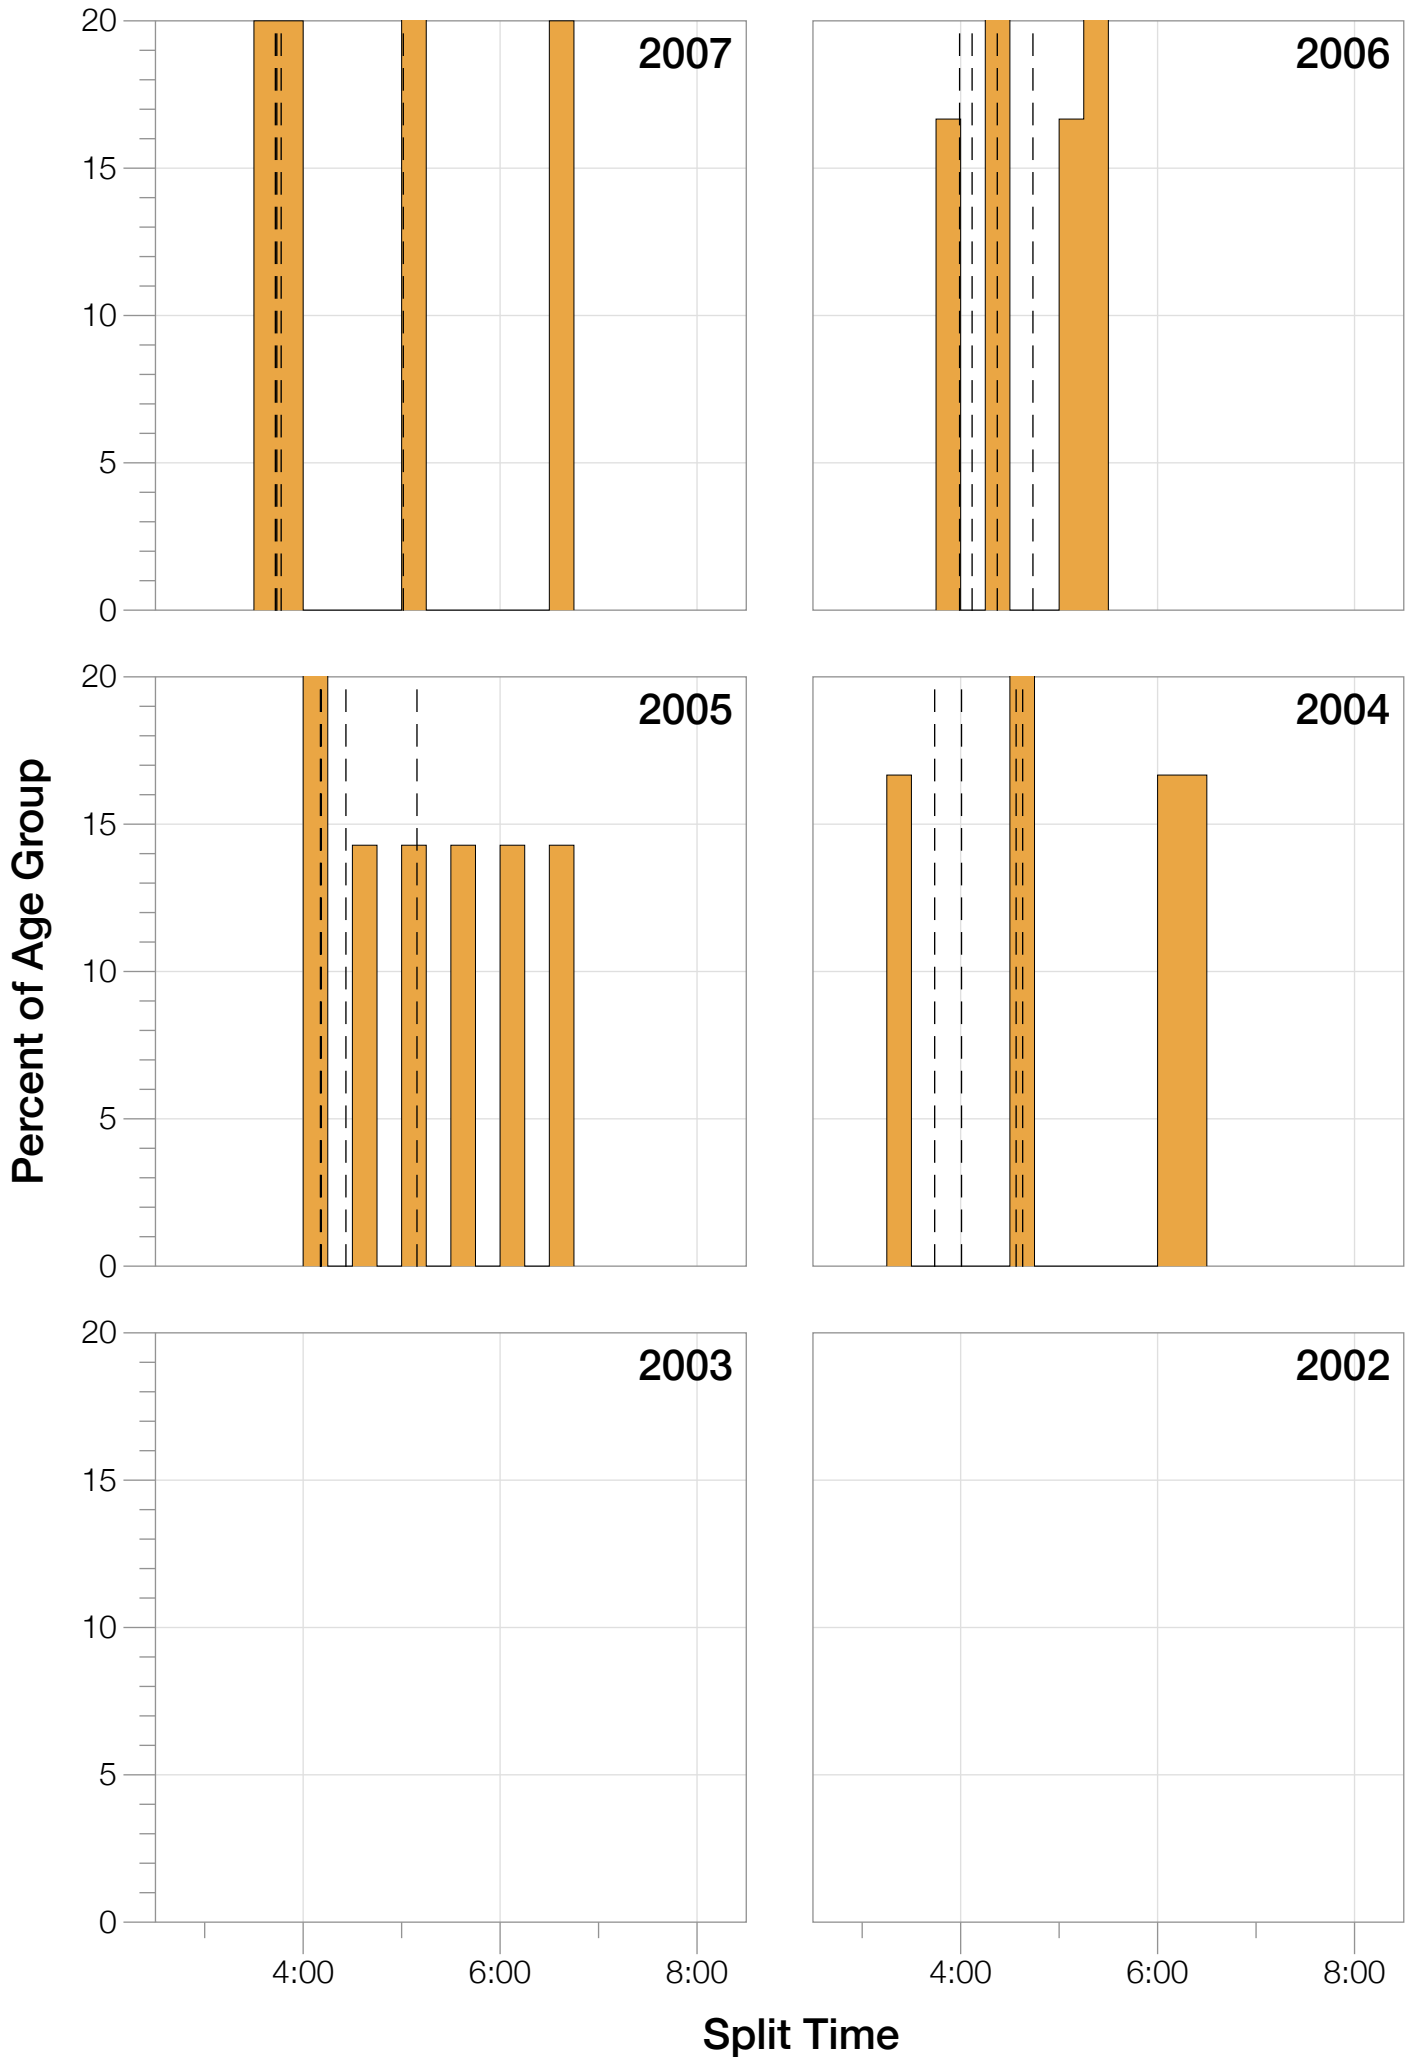

Ironman Western Australia F18-24 Stats

F18-24 Summary Statistics

Year	Finishers	F18-24 Finishers	Male Winner's Time	Female Winner's Time	F18-24 Winner's Time
2004	779	6	8:16:00	9:03:37	10:11:14
2005	588	7	8:27:36	9:31:32	11:09:36
2006	768	6	8:08:57	9:10:01	10:39:26
2007	901	5	8:06:00	9:00:55	10:23:16
2008	1029	10	8:07:06	8:59:24	10:07:10
2009	1124	10	8:13:59	9:16:52	10:06:19
2010	998	2	8:14:01	9:19:44	12:48:12
2011	1180	8	8:12:39	9:25:38	10:34:47
2012	1240	9	8:29:06	9:13:00	11:08:28
2013	1330	8	8:08:16	8:59:44	10:00:57
Average	994	7	8:14:22	9:12:02	10:42:56

F18-24 Swim

F18-24 Swim

F18-24 Bike

F18-24 Bike

F18-24 Run

F18-24 Run

F18-24 Overall

F18-24 Overall