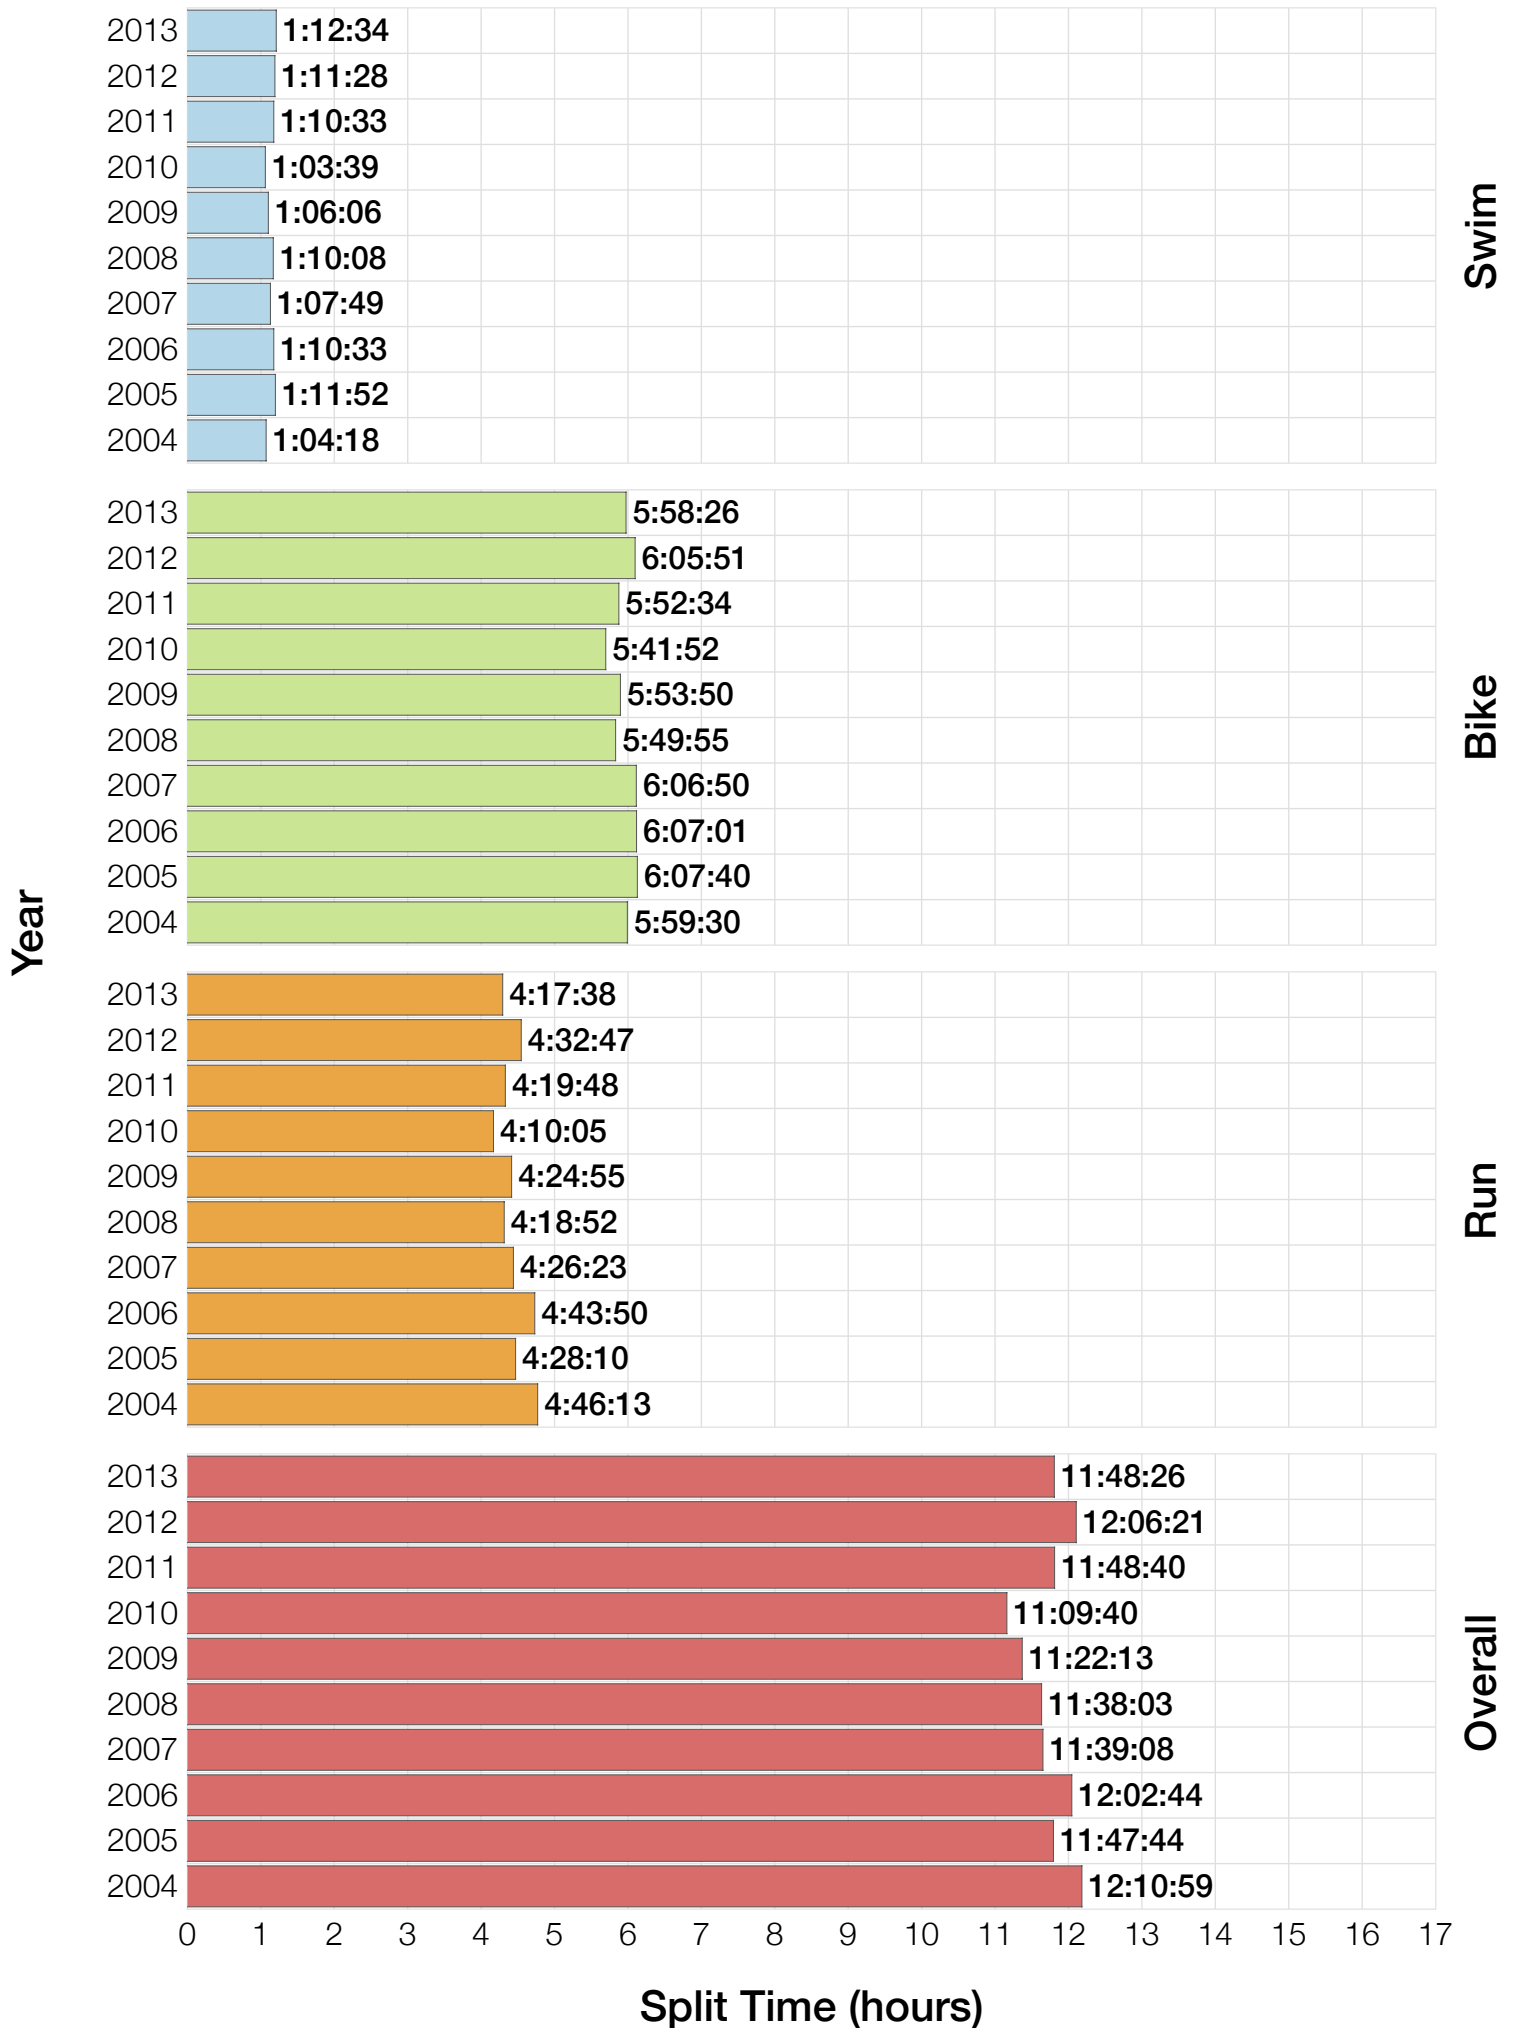

F25-29 Median Splits