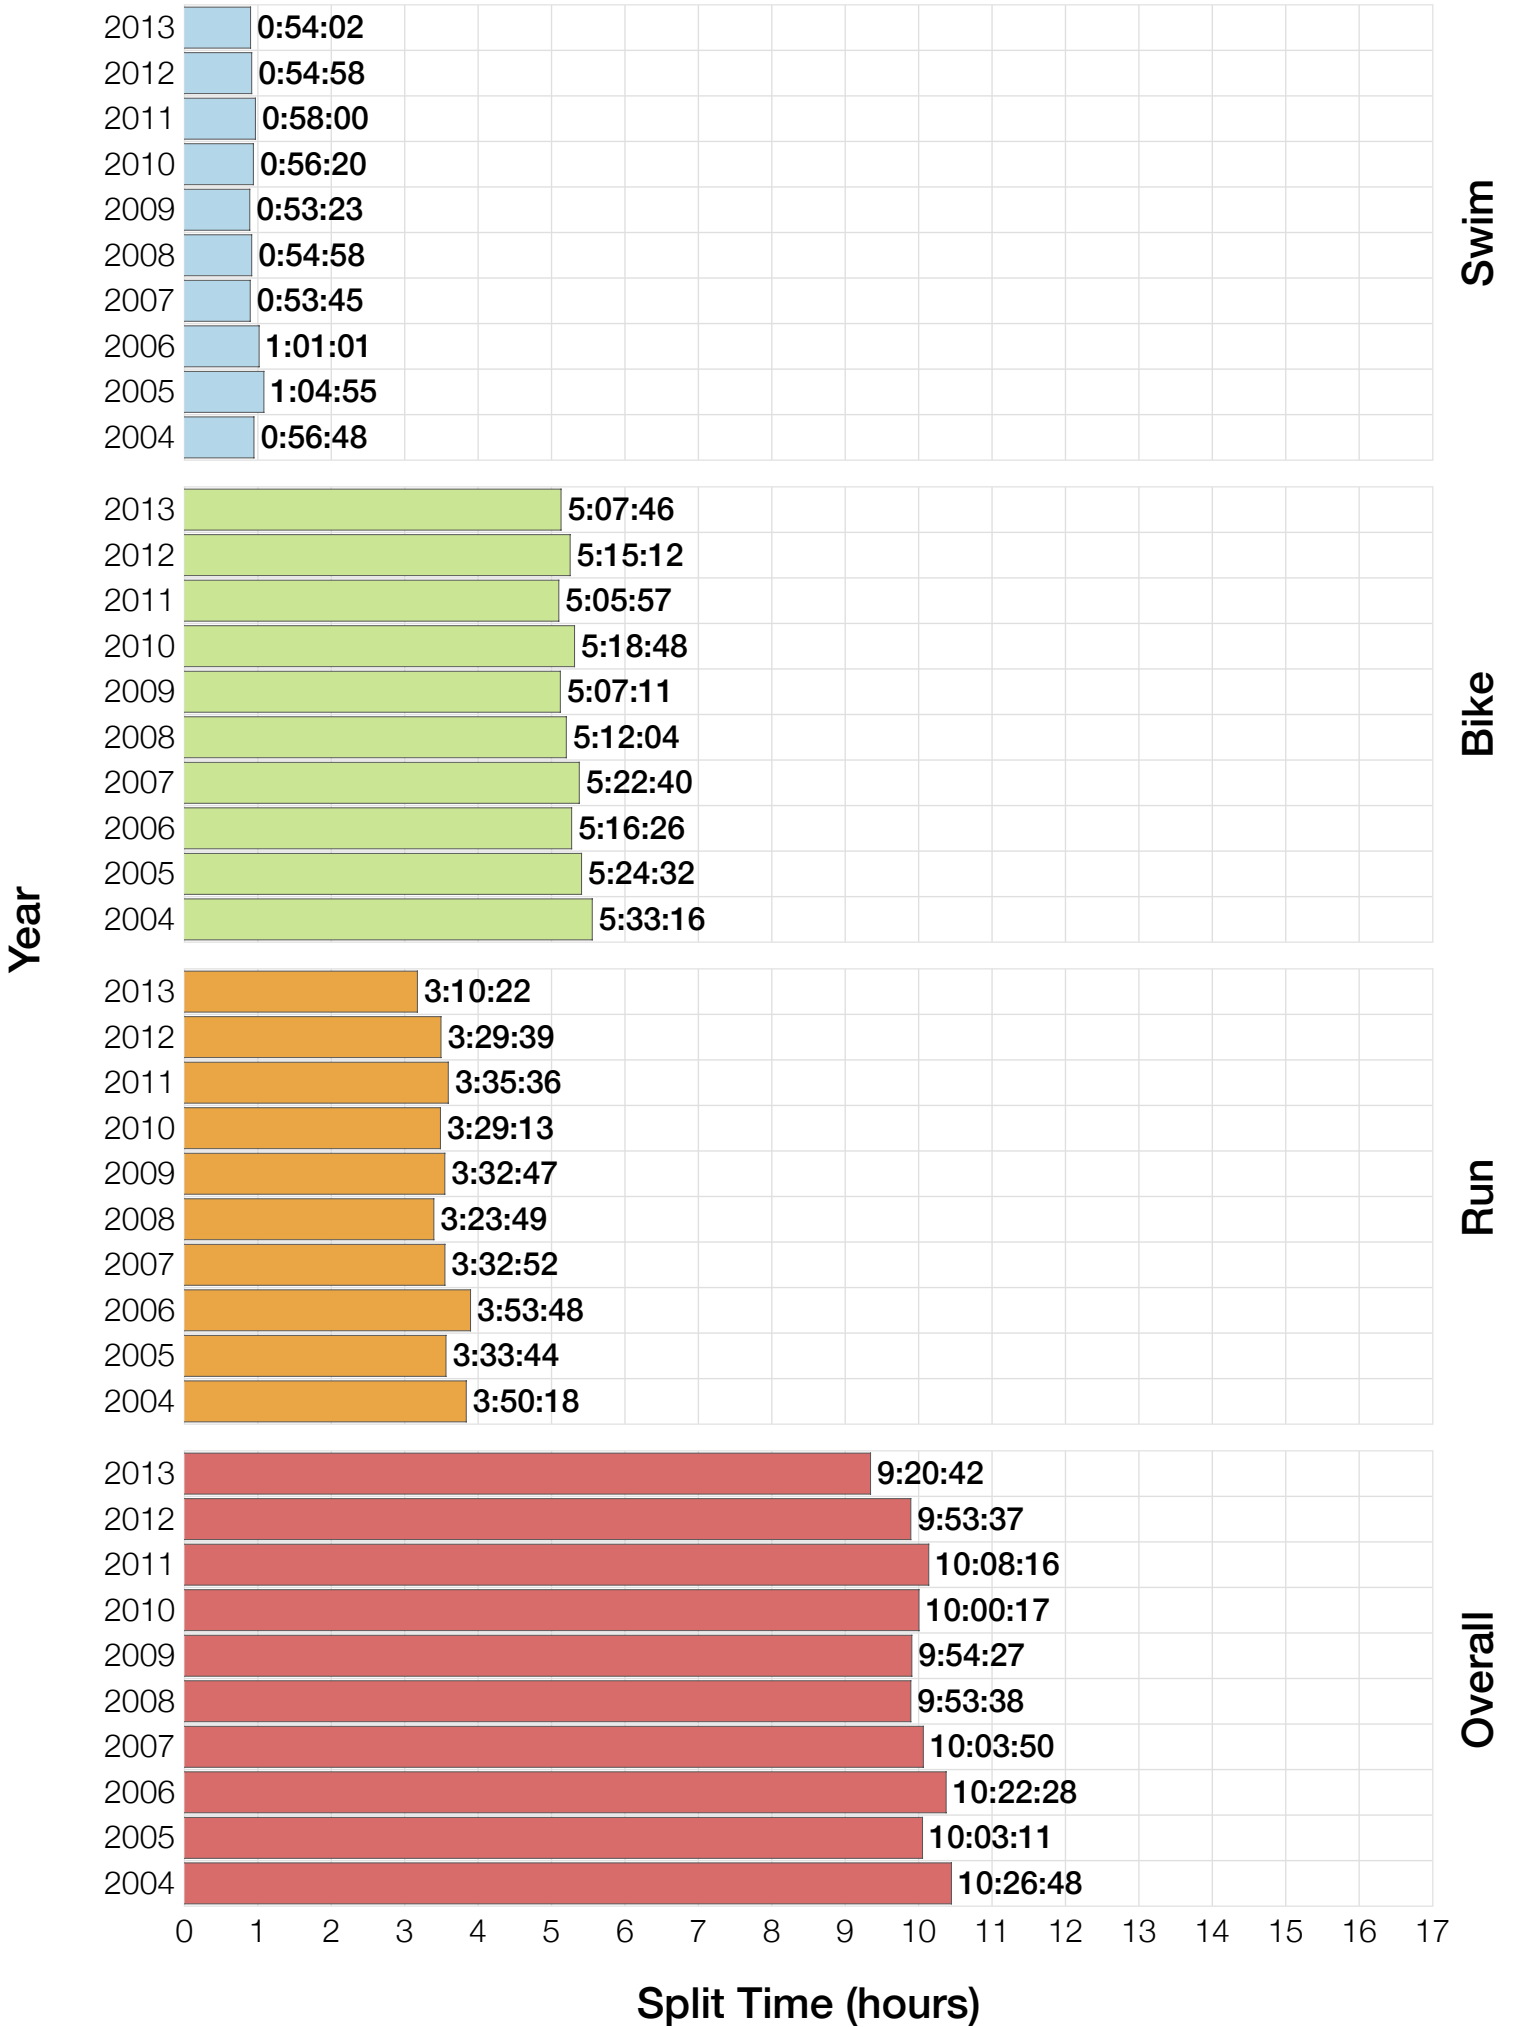

F25-29 Fastest Splits