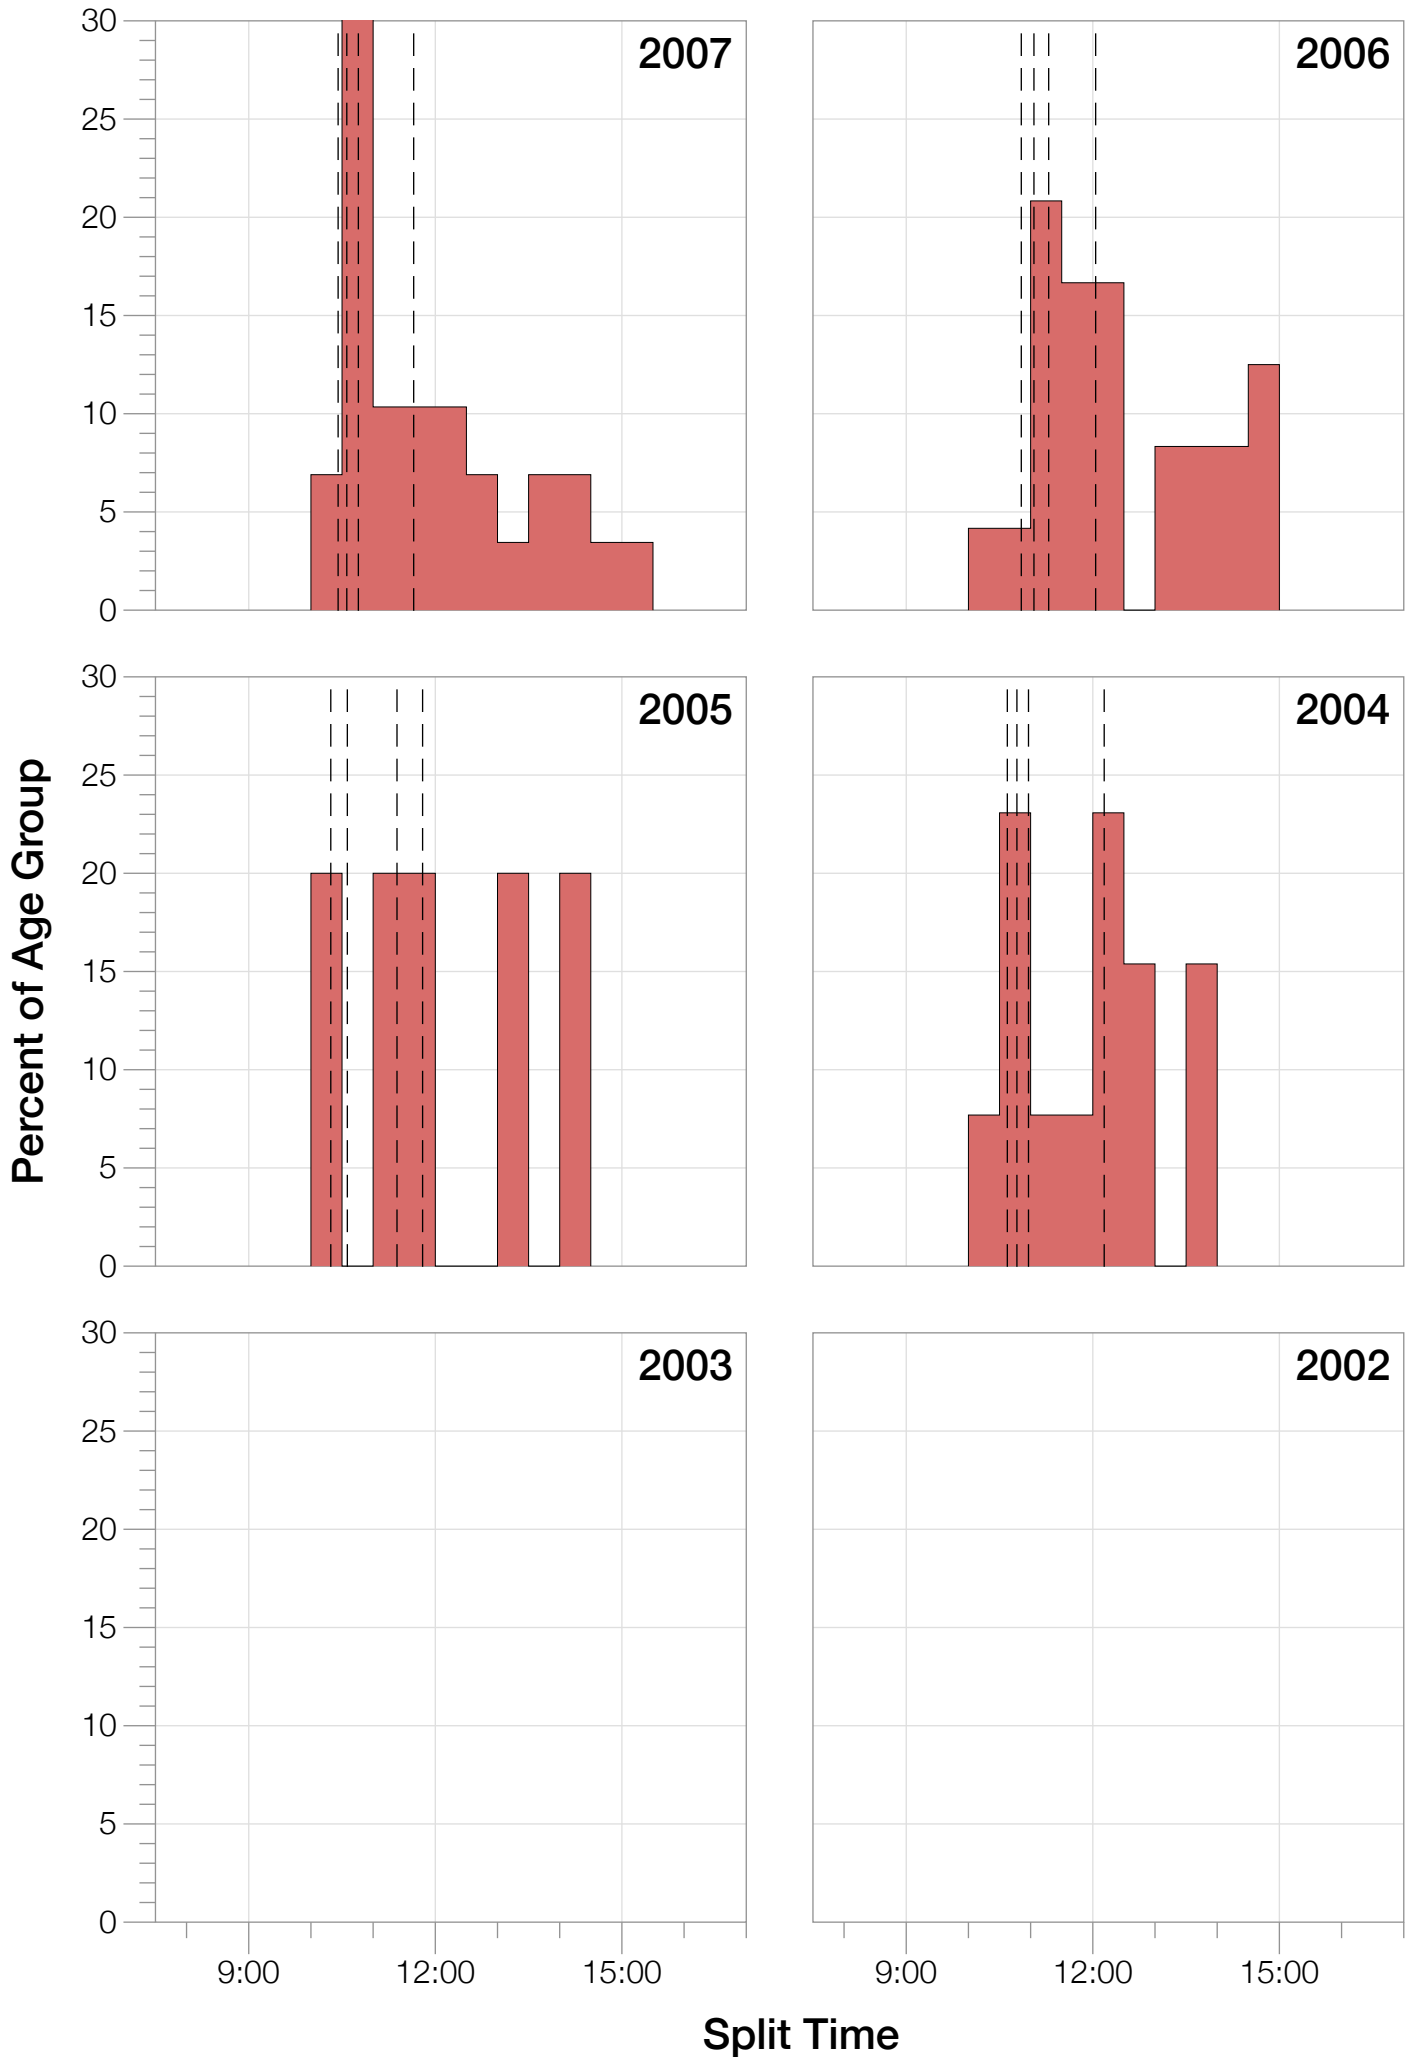

F25-29 Overall