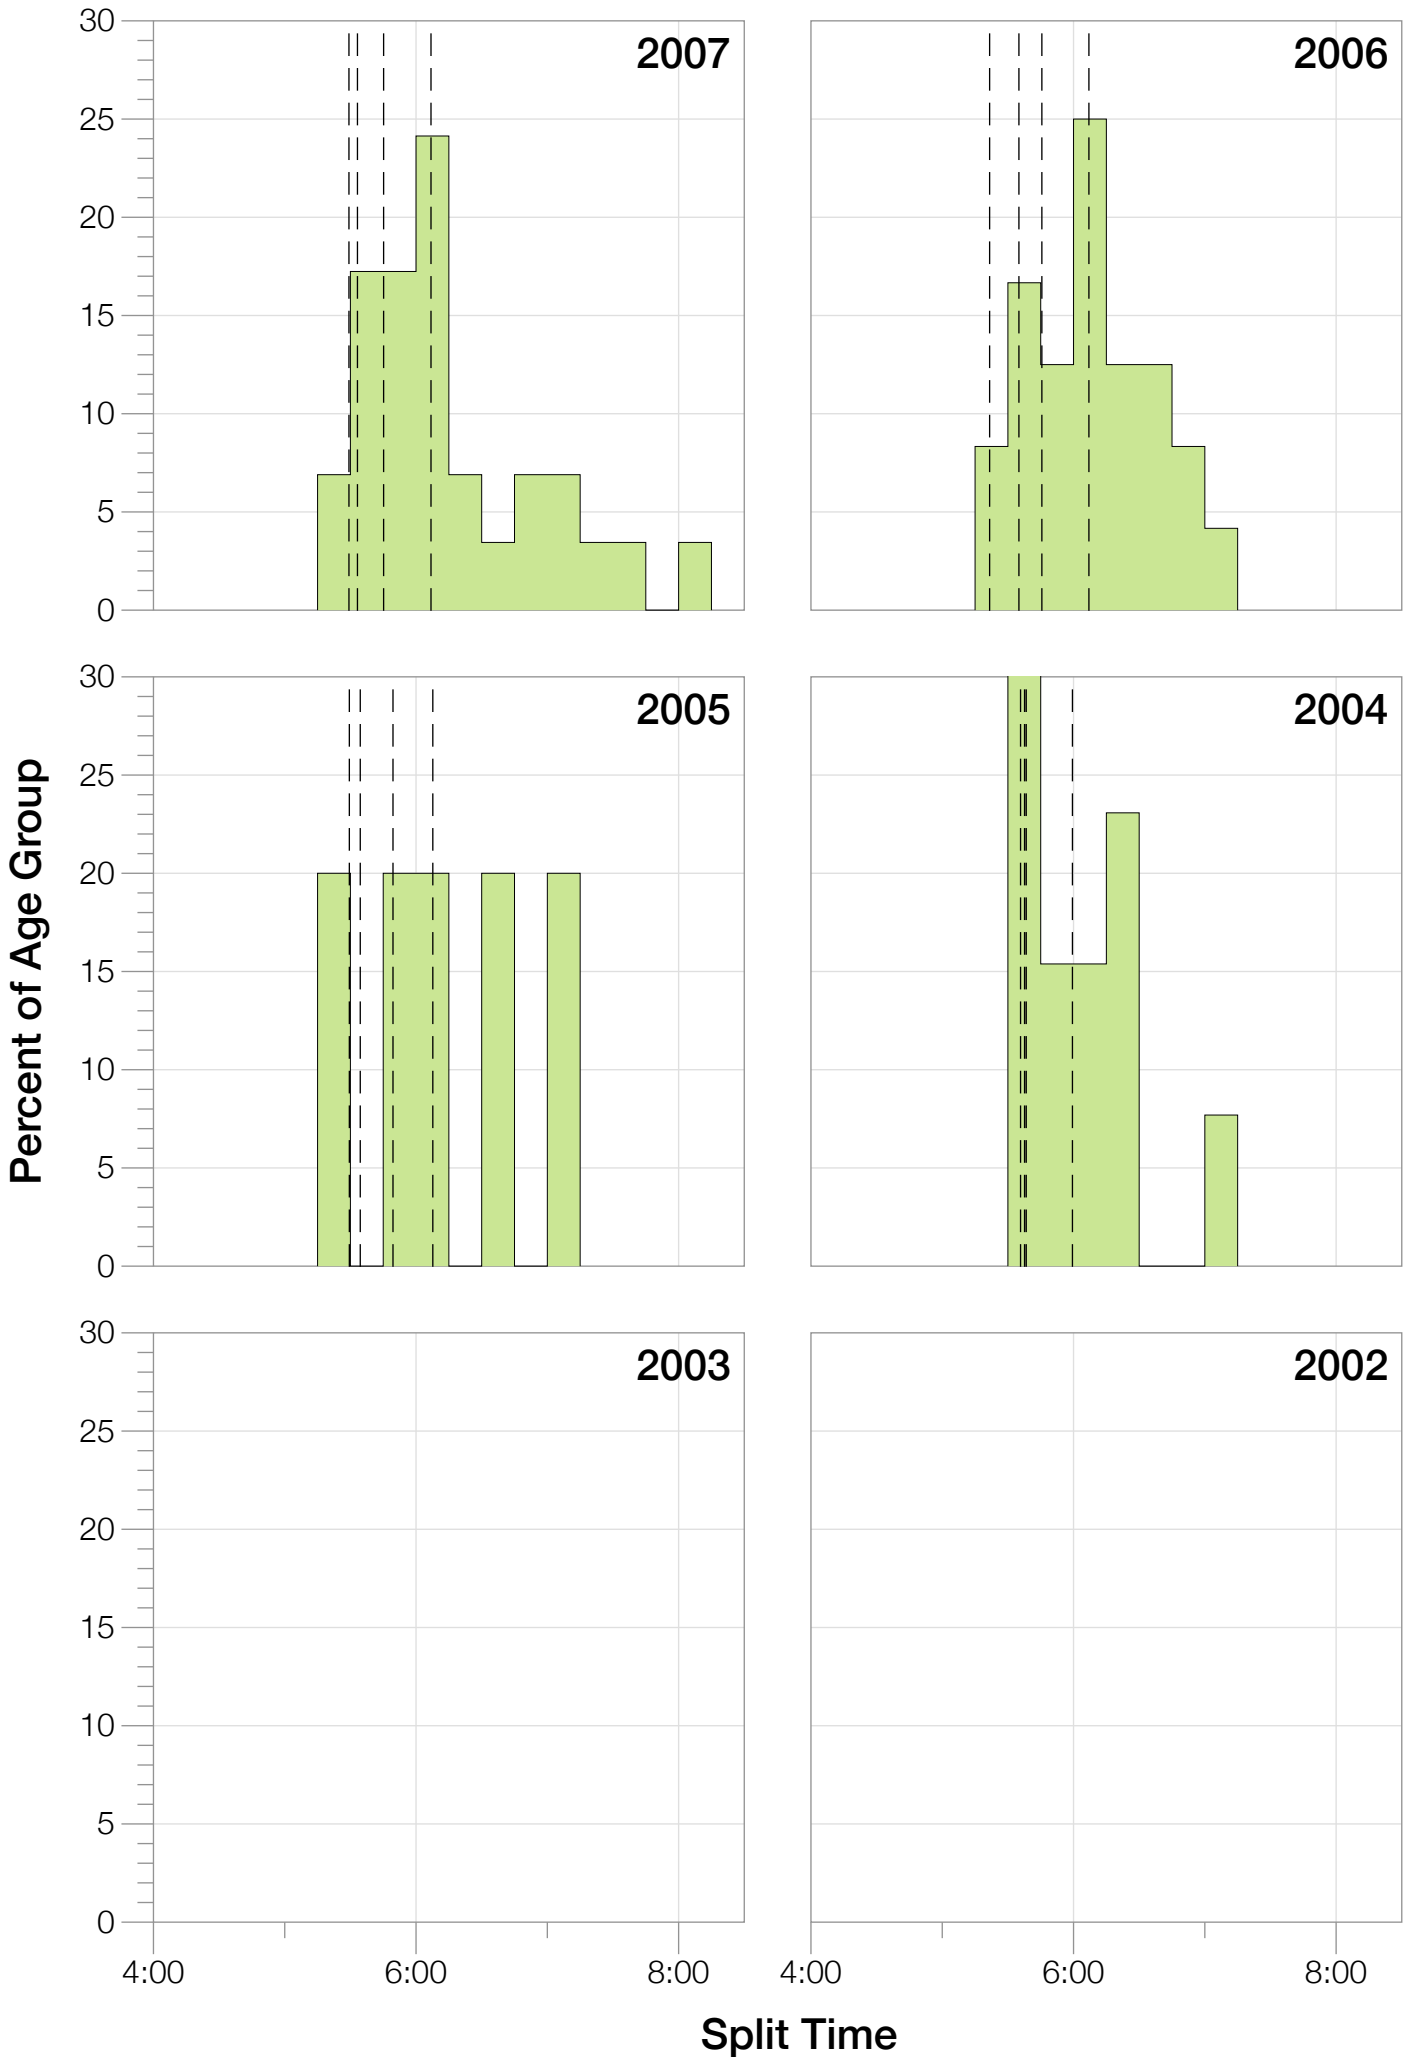

F25-29 Bike