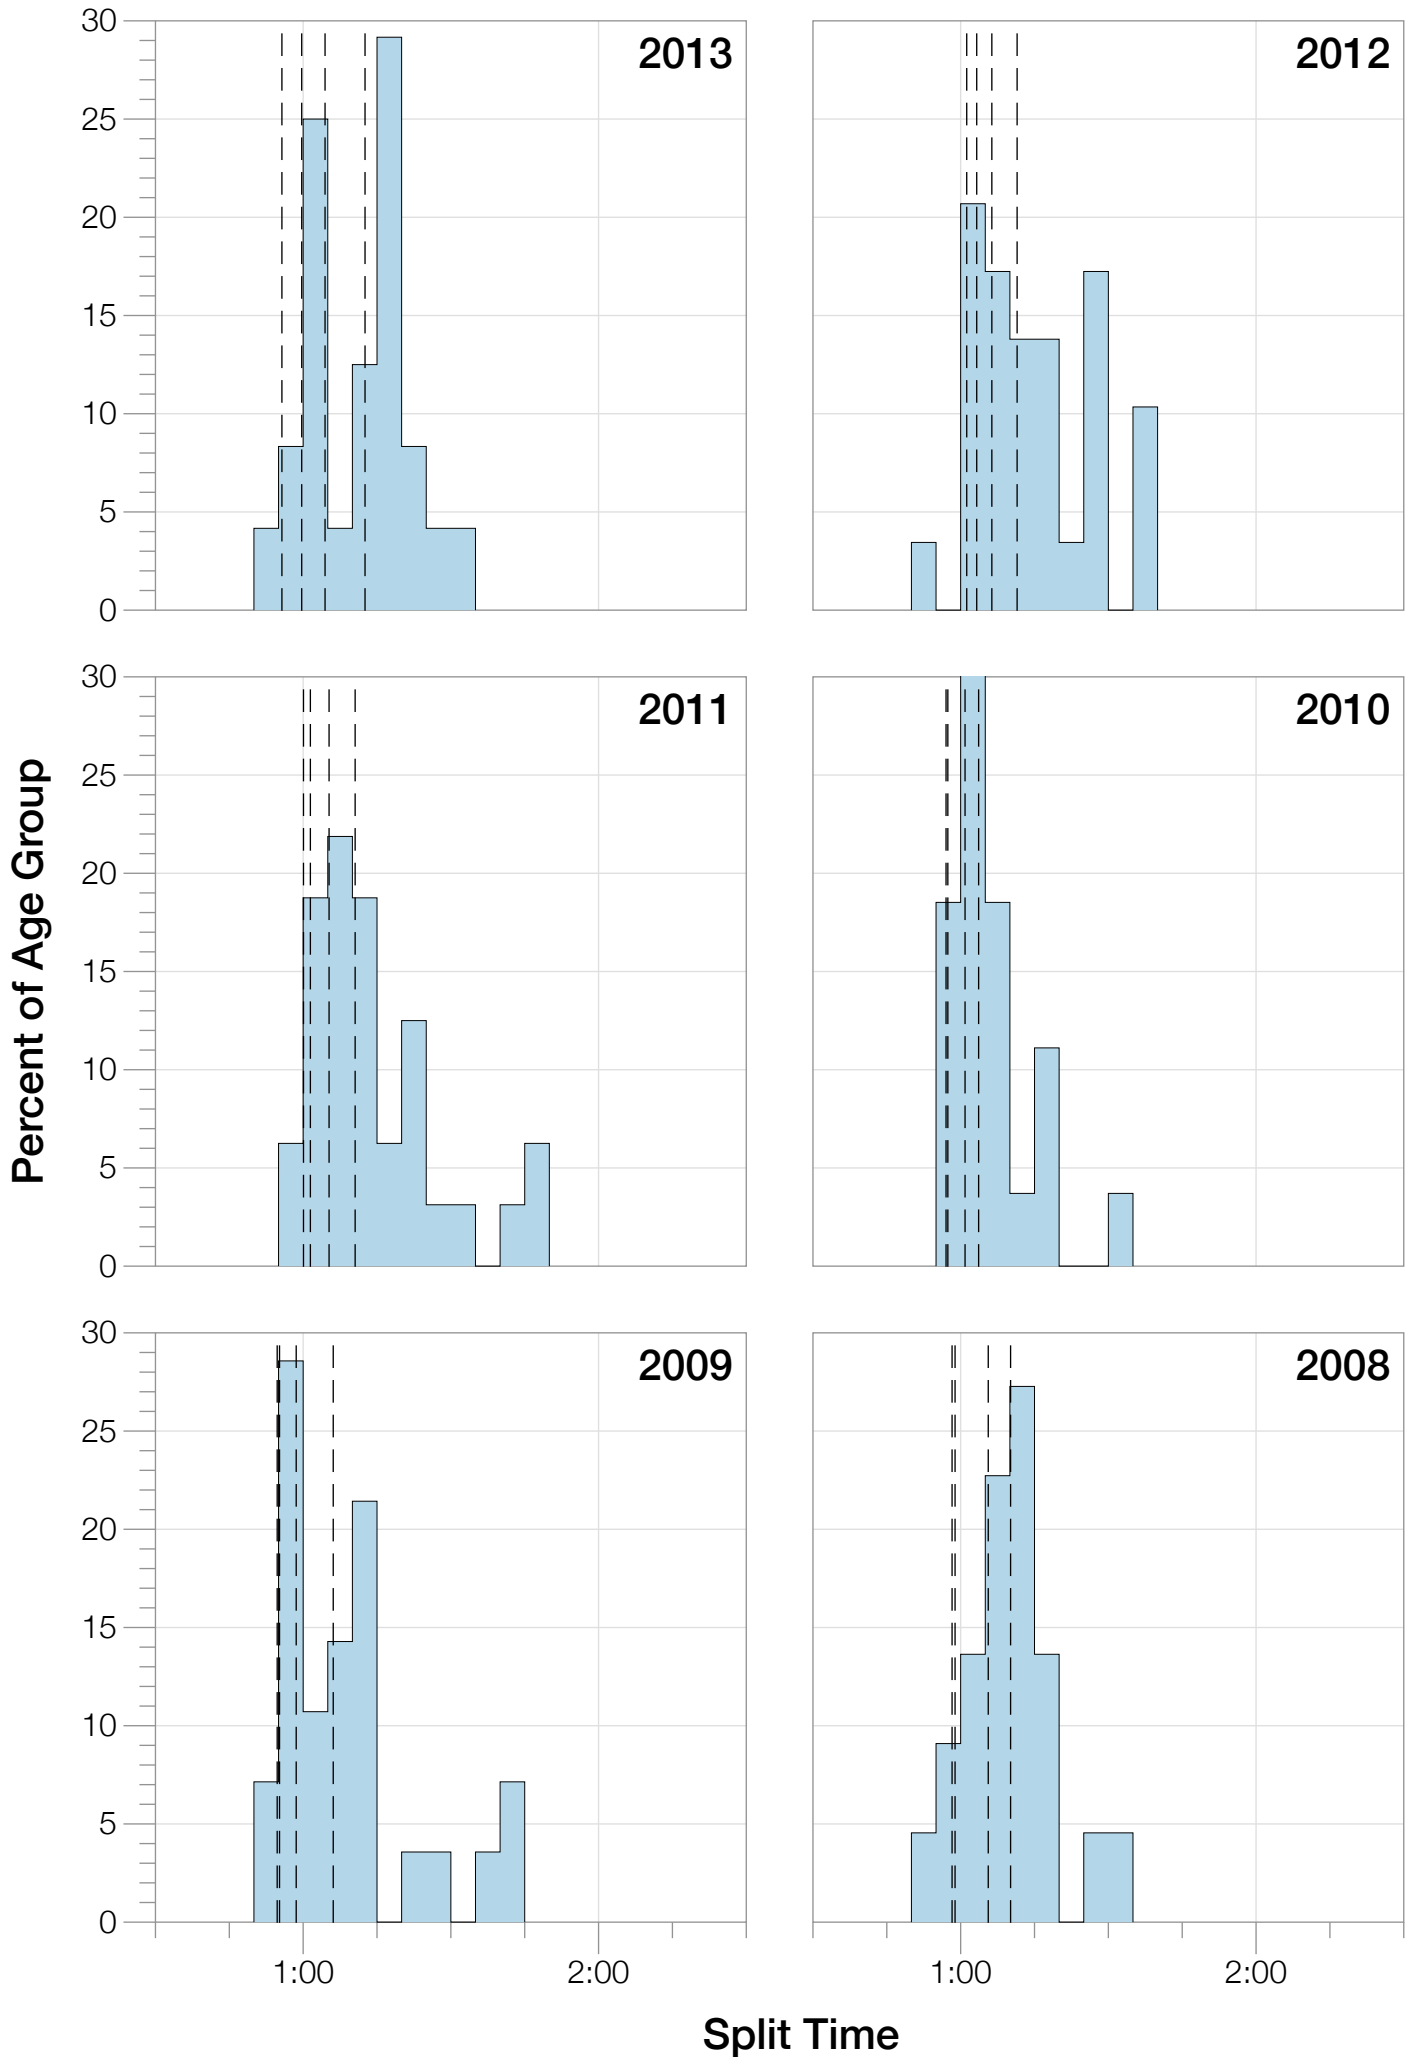

F25-29 Summary Statistics

Year	Finishers	F25-29 Finishers	Male Winner's Time	Female Winner's Time	F25-29 Winner's Time
2004	779	13	8:16:00	9:03:37	10:26:48
2005	588	5	8:27:36	9:31:32	10:03:11
2006	768	24	8:08:57	9:10:01	10:22:28
2007	901	29	8:06:00	9:00:55	10:03:50
2008	1029	22	8:07:06	8:59:24	9:53:38
2009	1124	28	8:13:59	9:16:52	9:54:27
2010	998	27	8:14:01	9:19:44	10:00:17
2011	1180	32	8:12:39	9:25:38	10:08:16
2012	1240	29	8:29:06	9:13:00	9:53:37
2013	1330	25	8:08:16	8:59:44	9:20:42
Average	994	23	8:14:22	9:12:02	10:00:43

F25-29 Swim