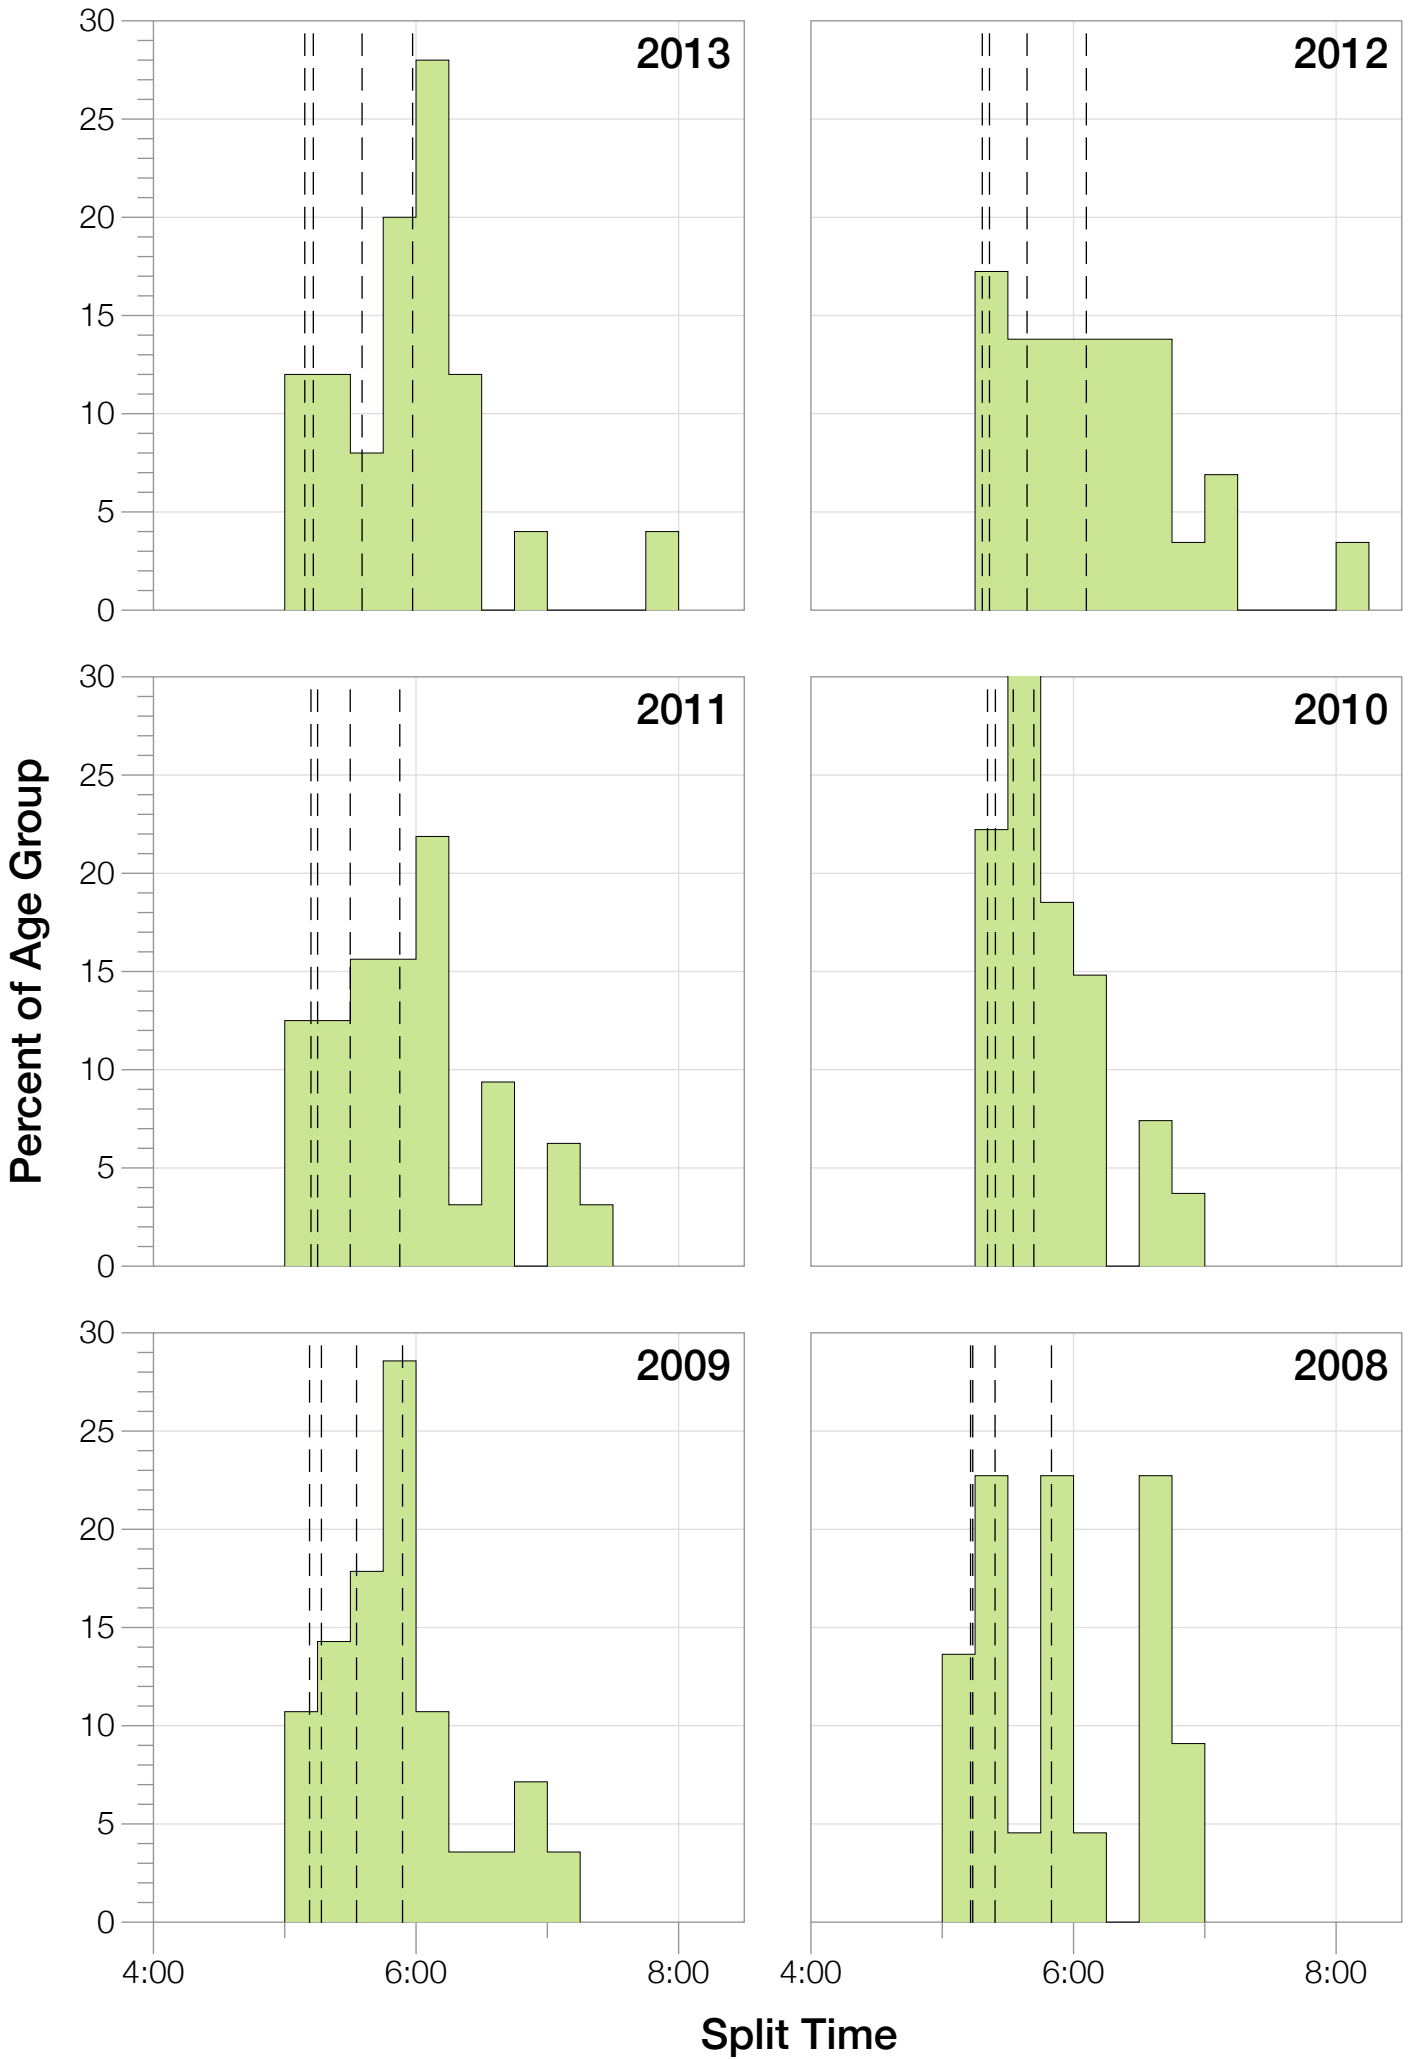

F25-29 Bike