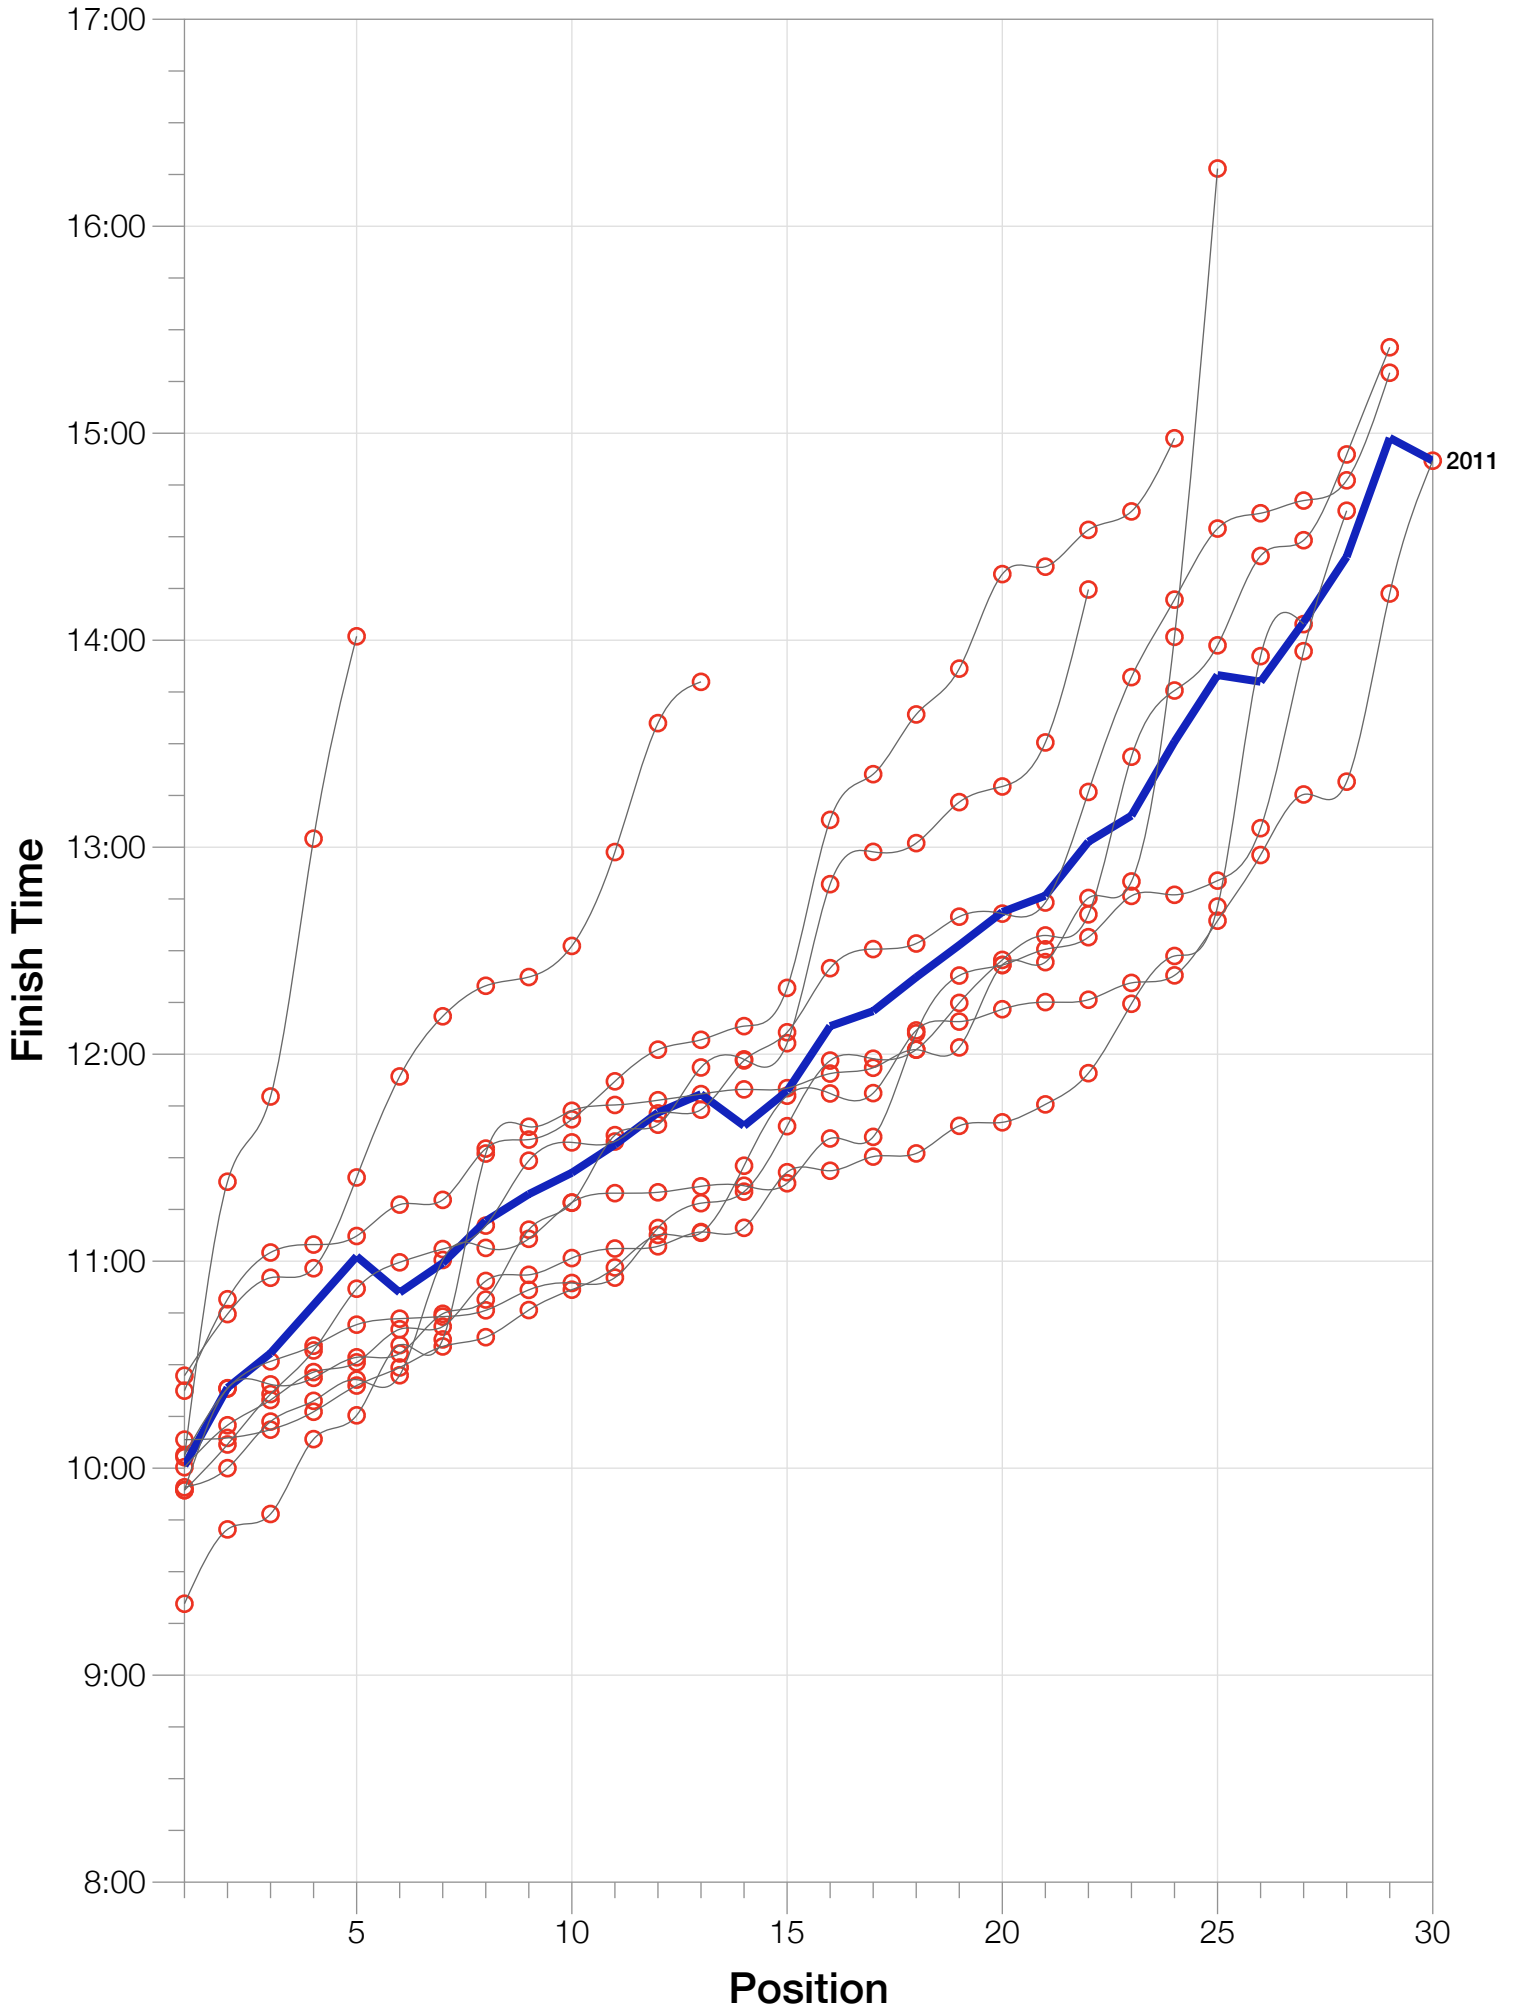

F25-29 Top 30 Finishing Splits

Estimated Kona Slot   Average Finishing Time   Finishing Time