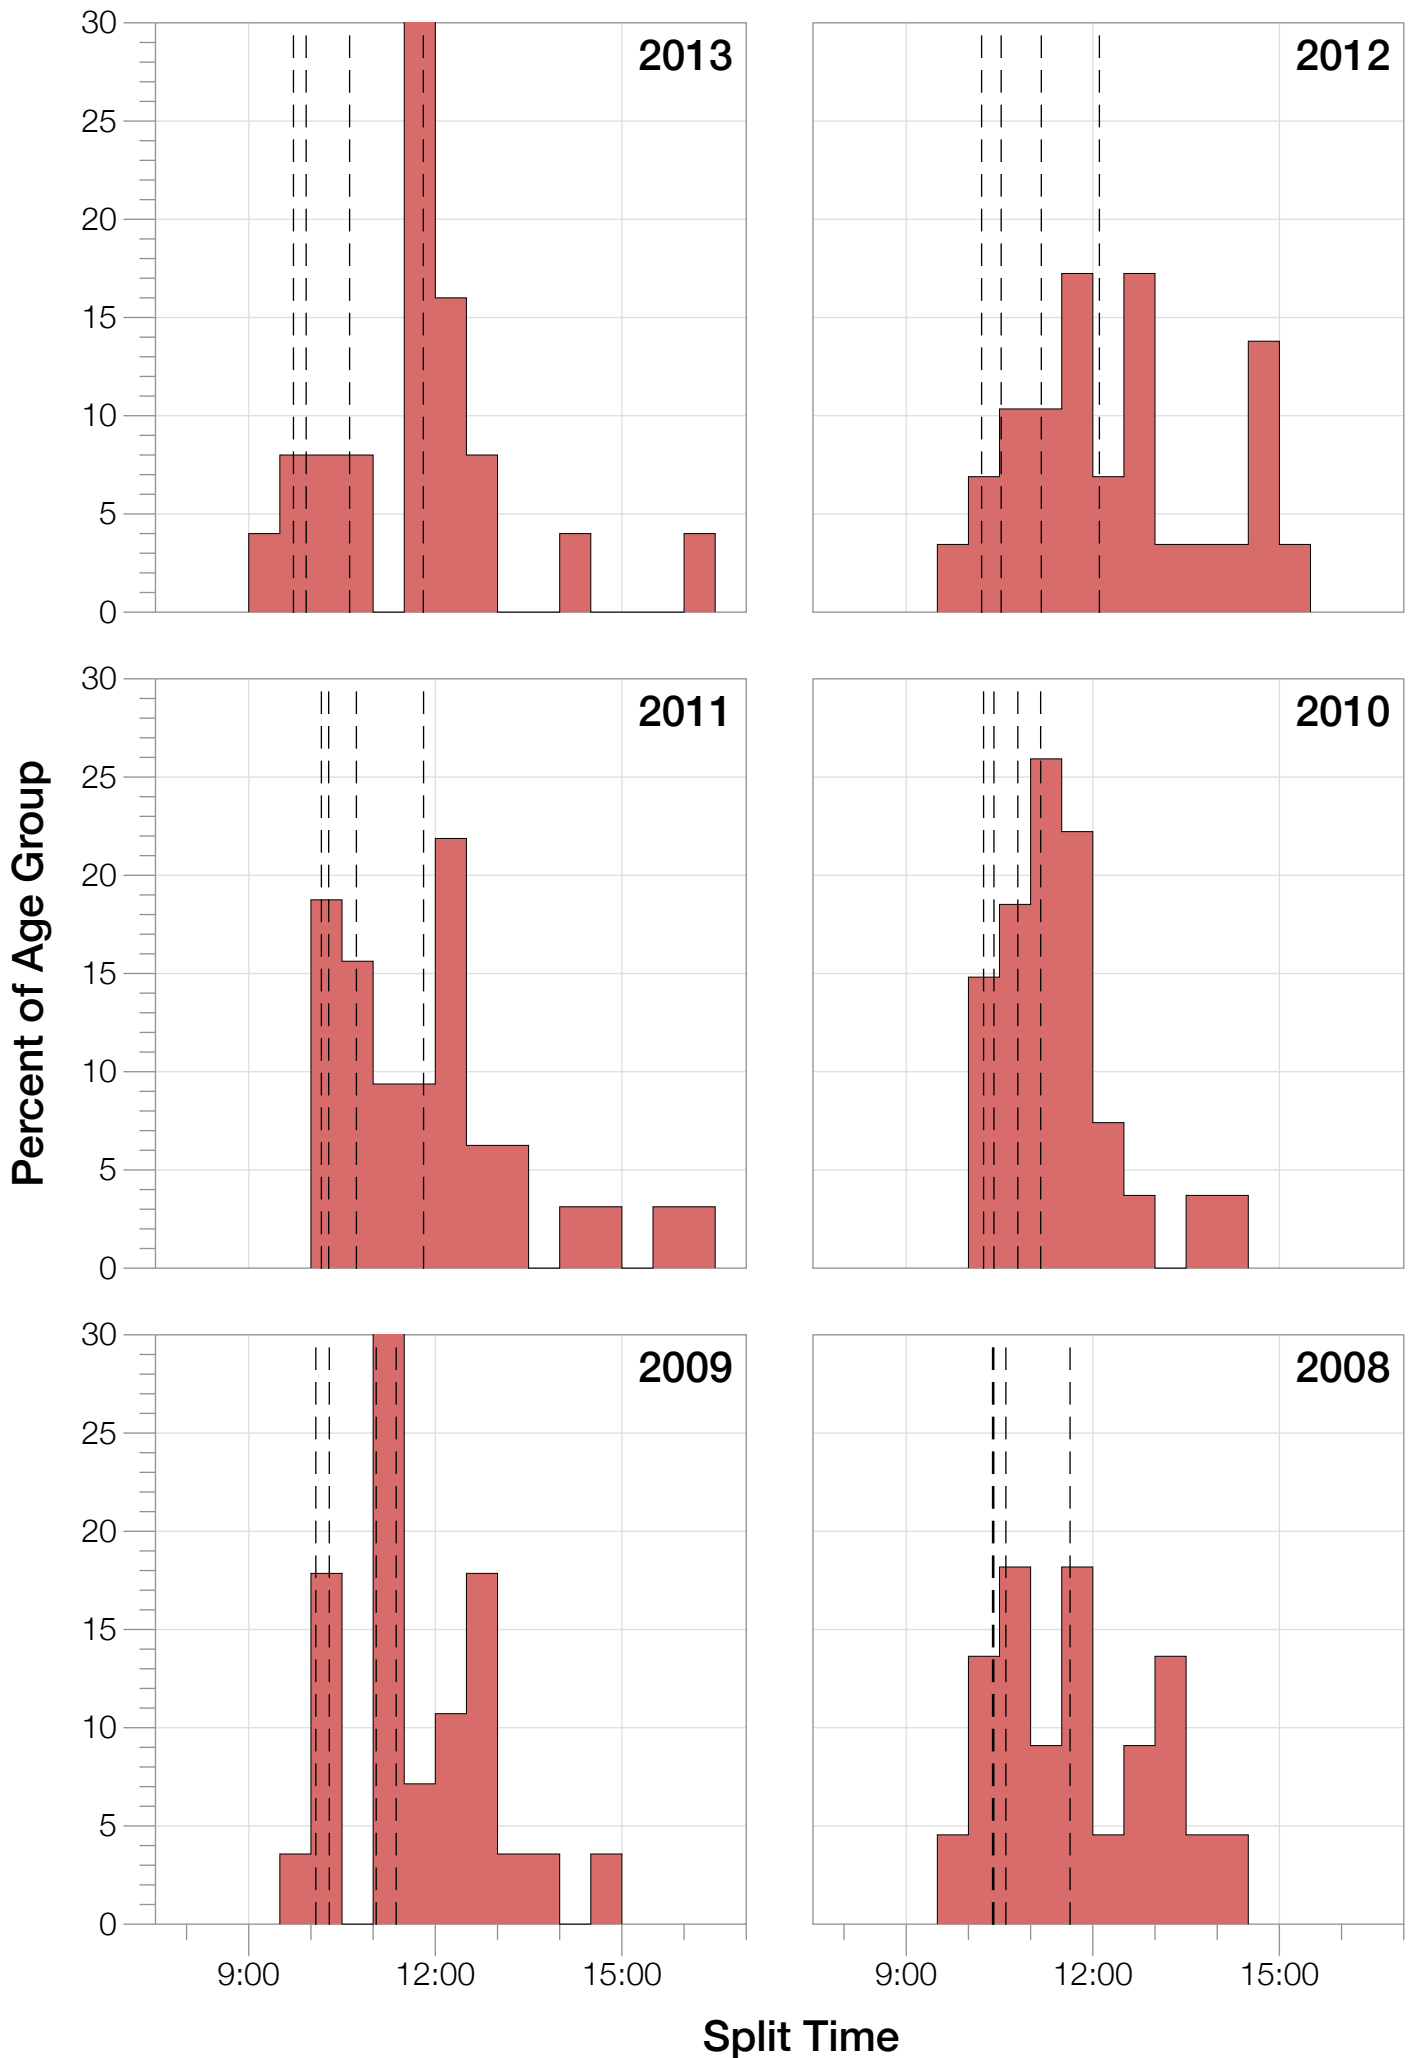

F25-29 Overall