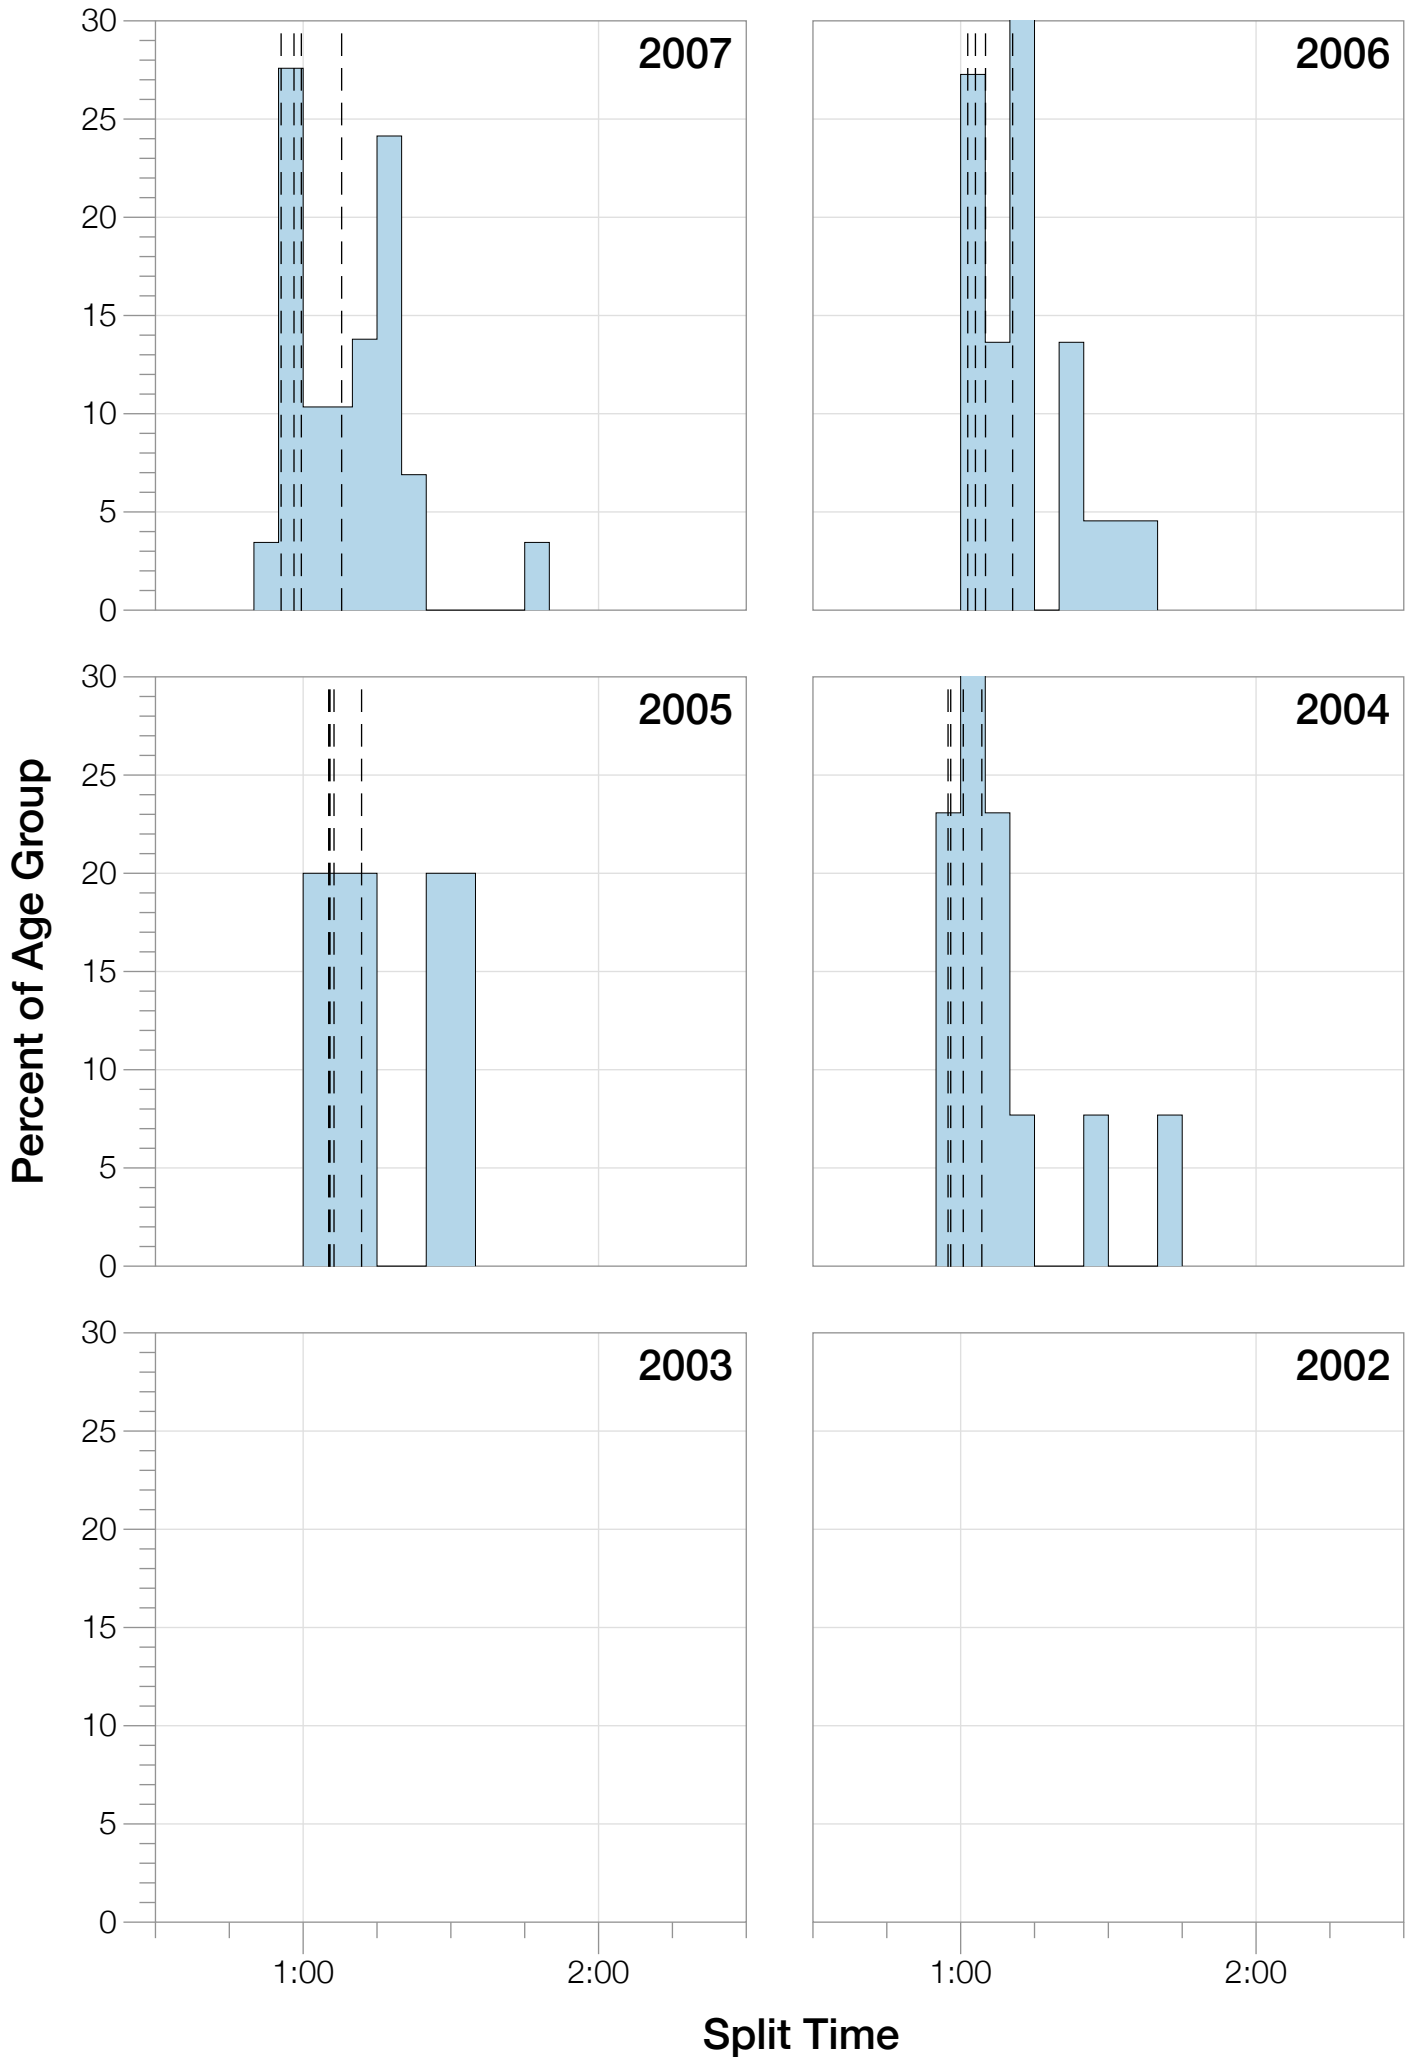

F25-29 Swim