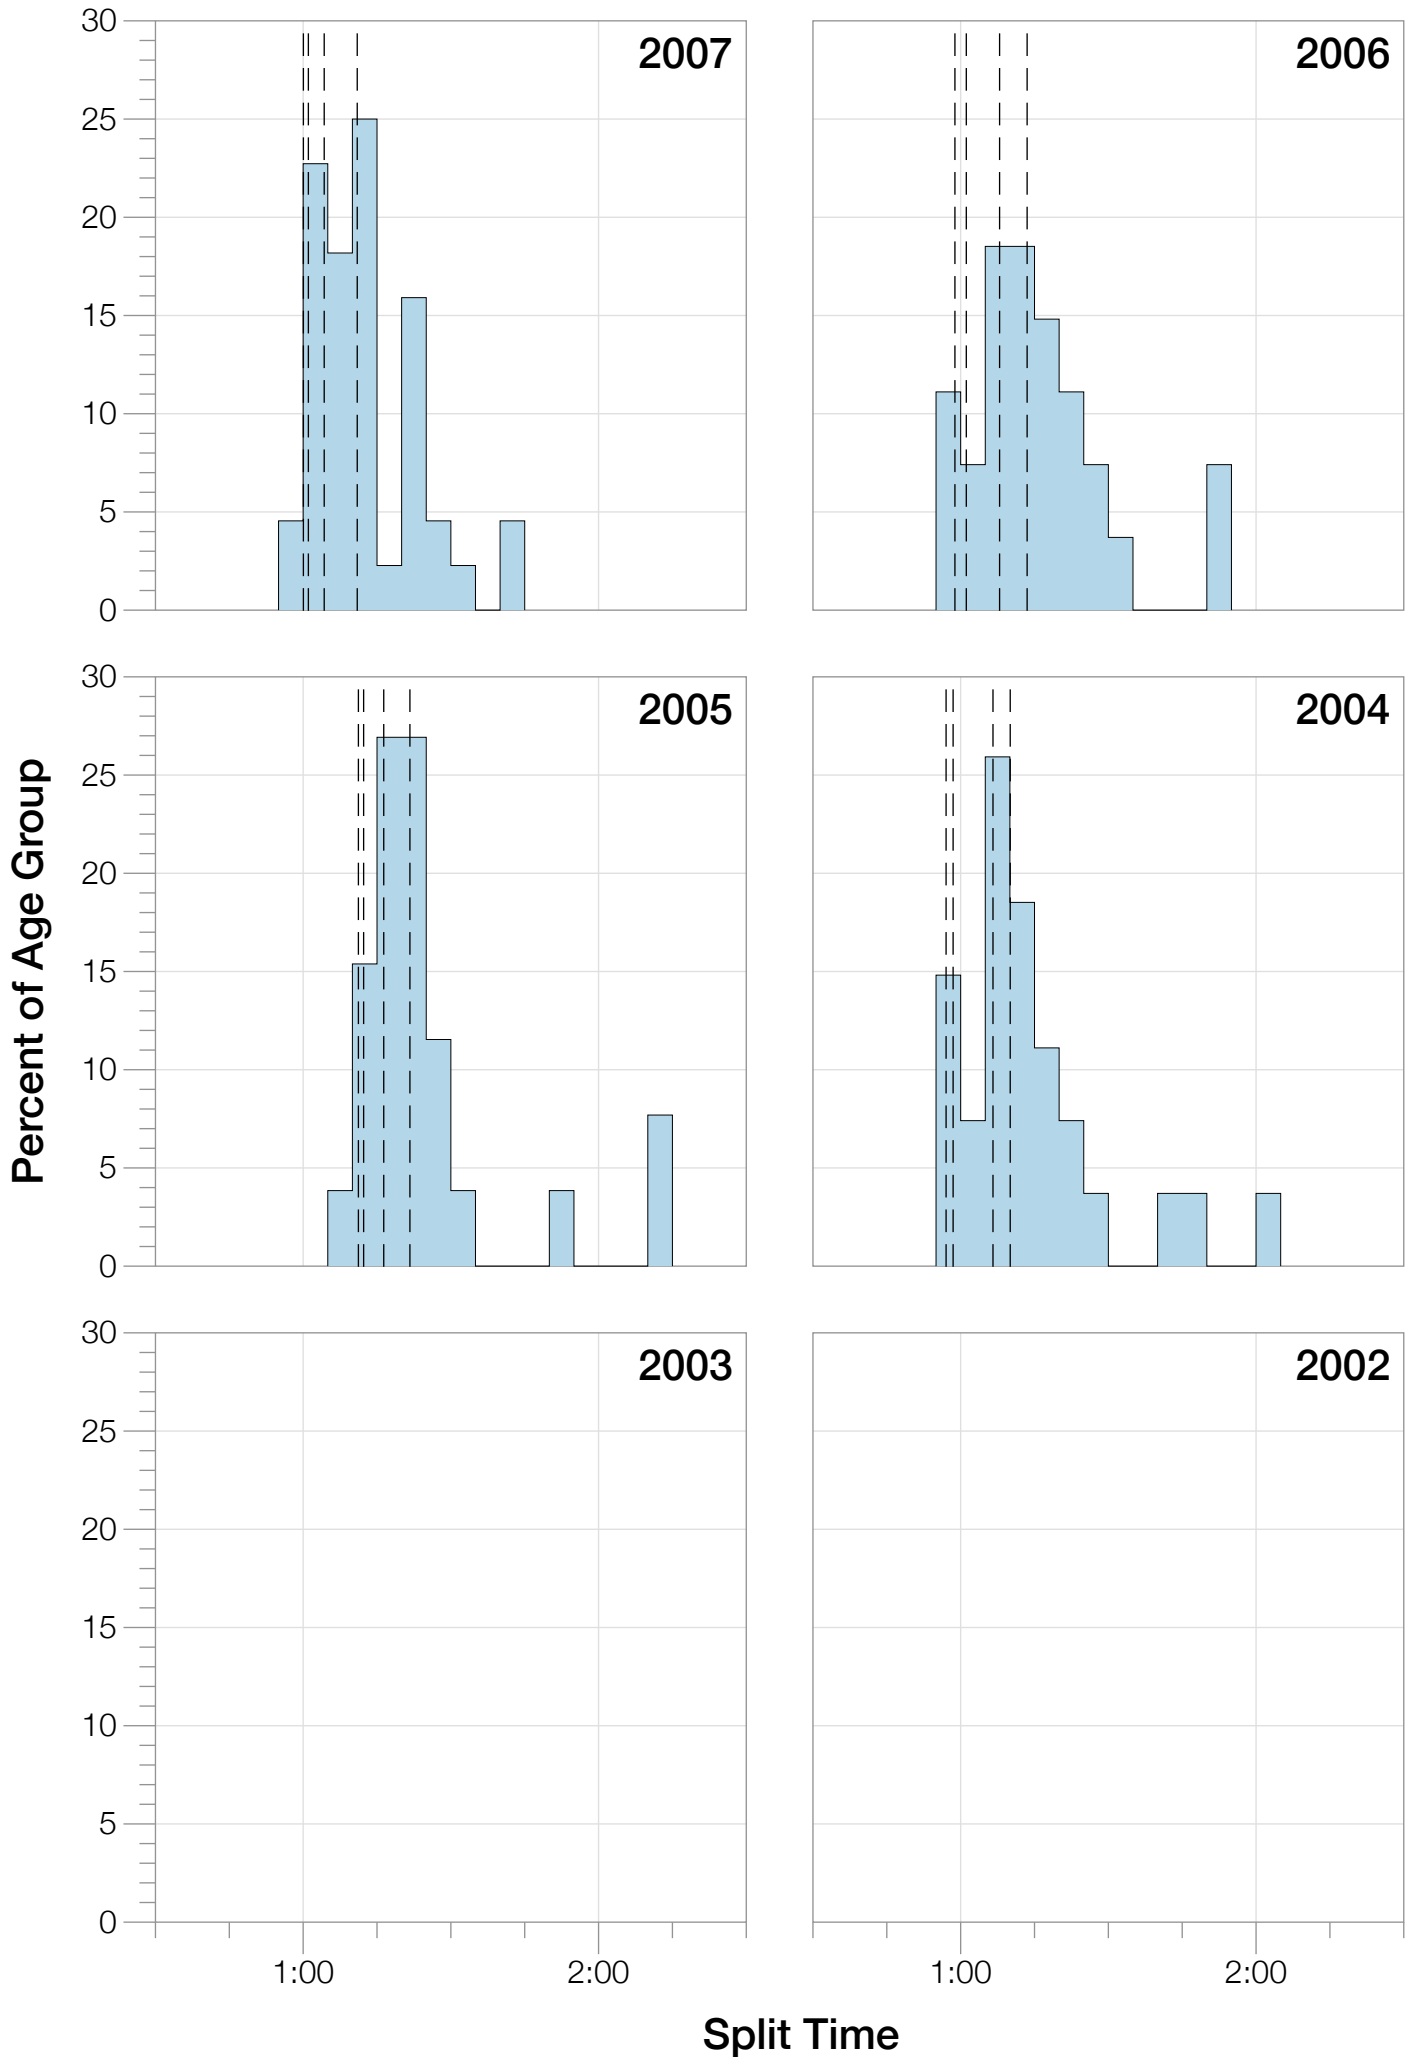

F30-34 Swim