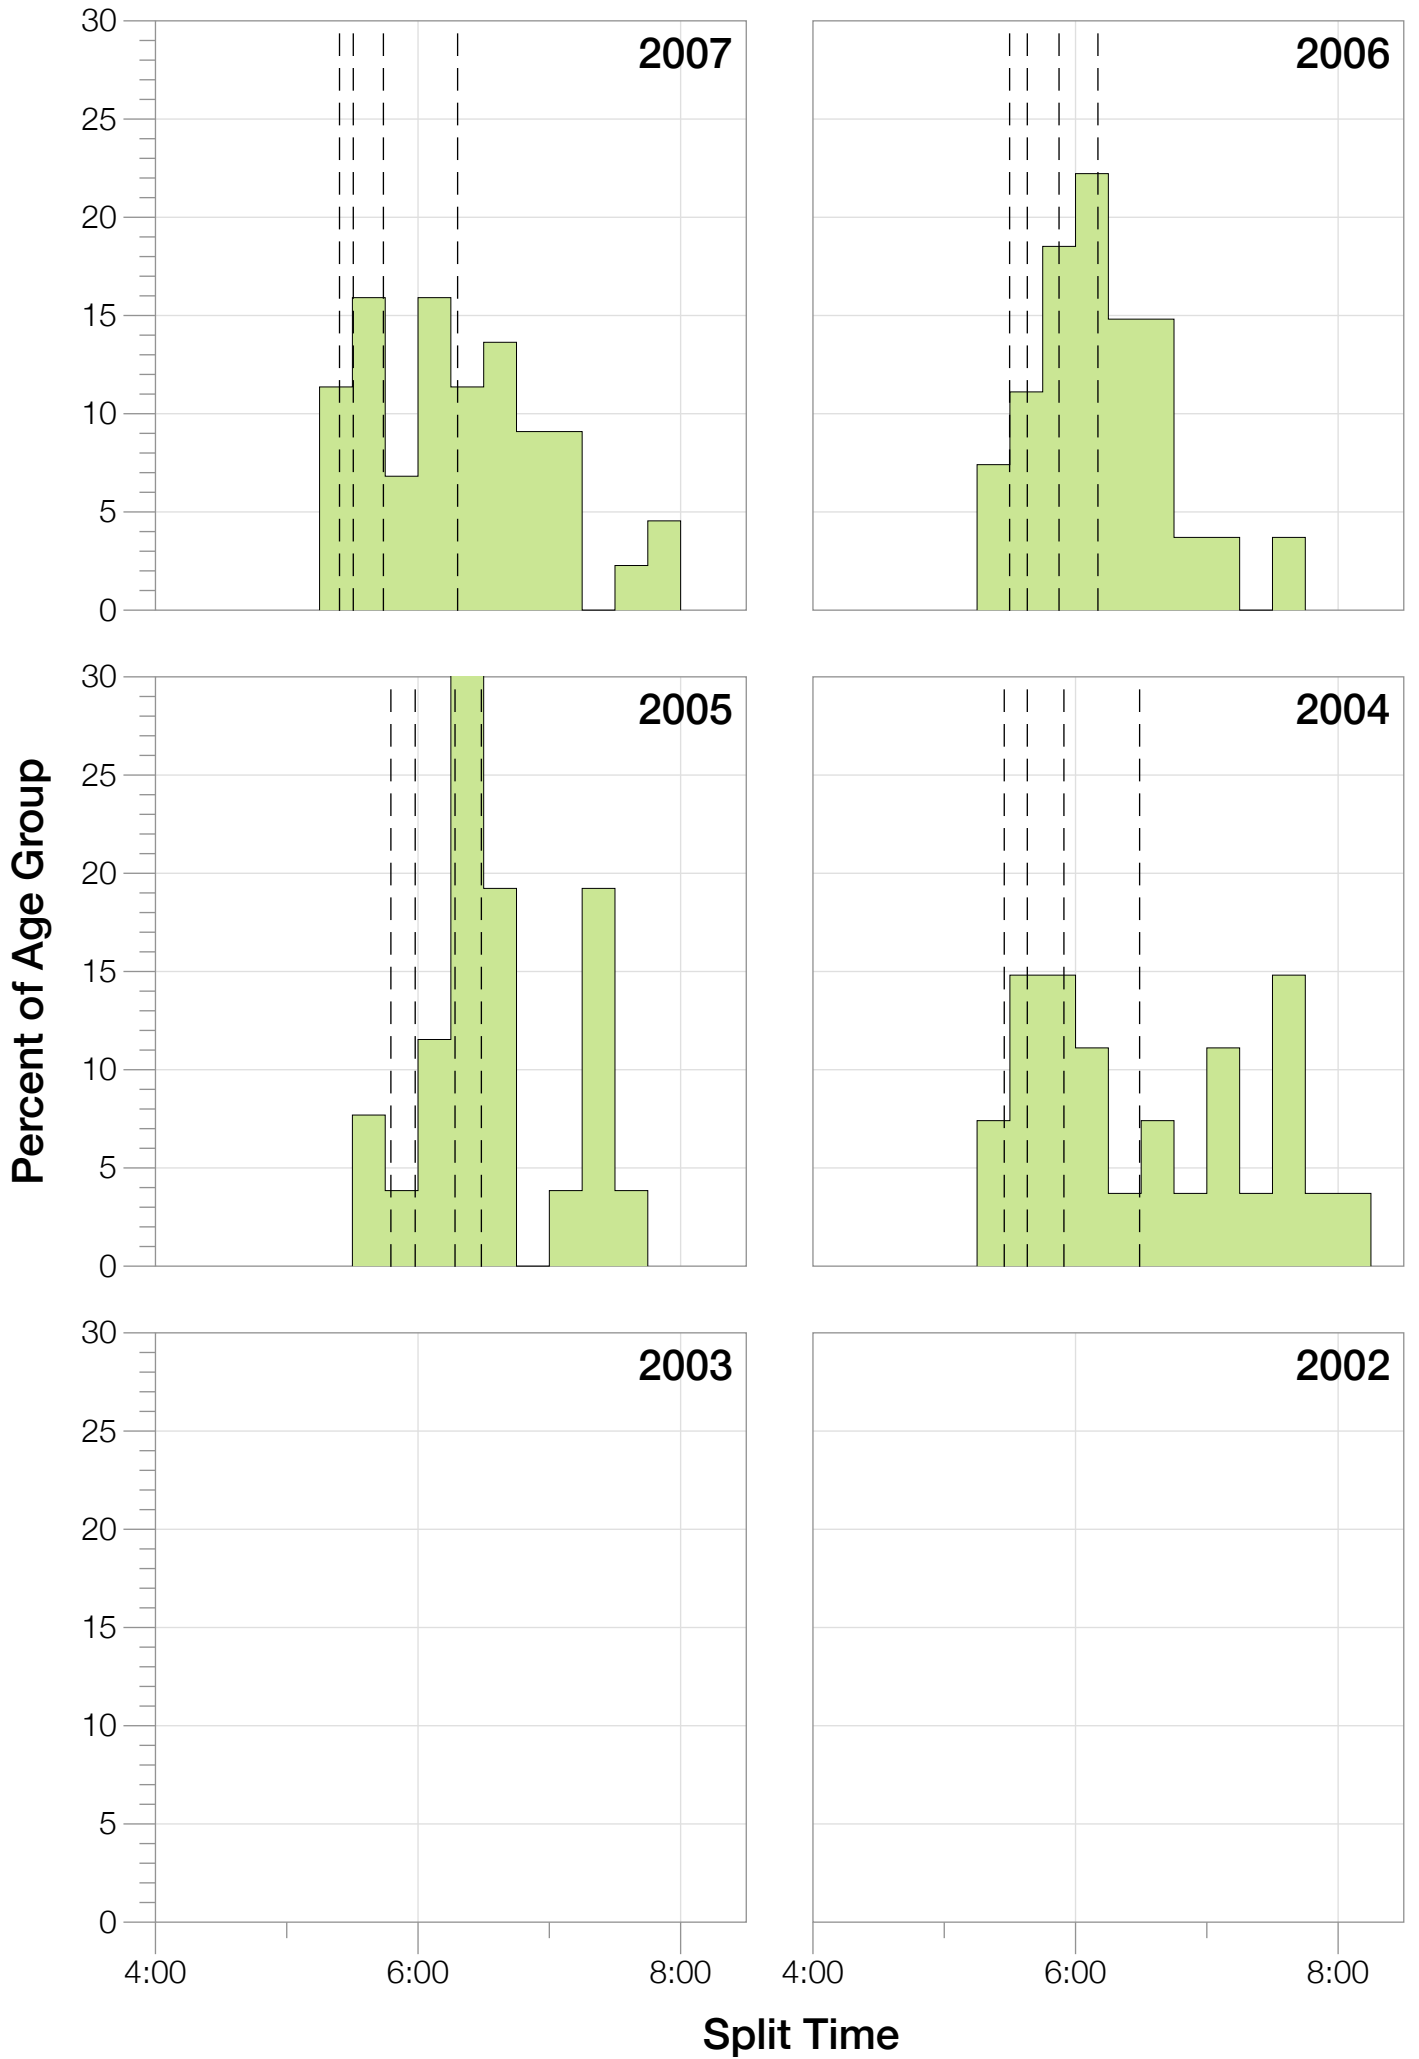

F30-34 Bike