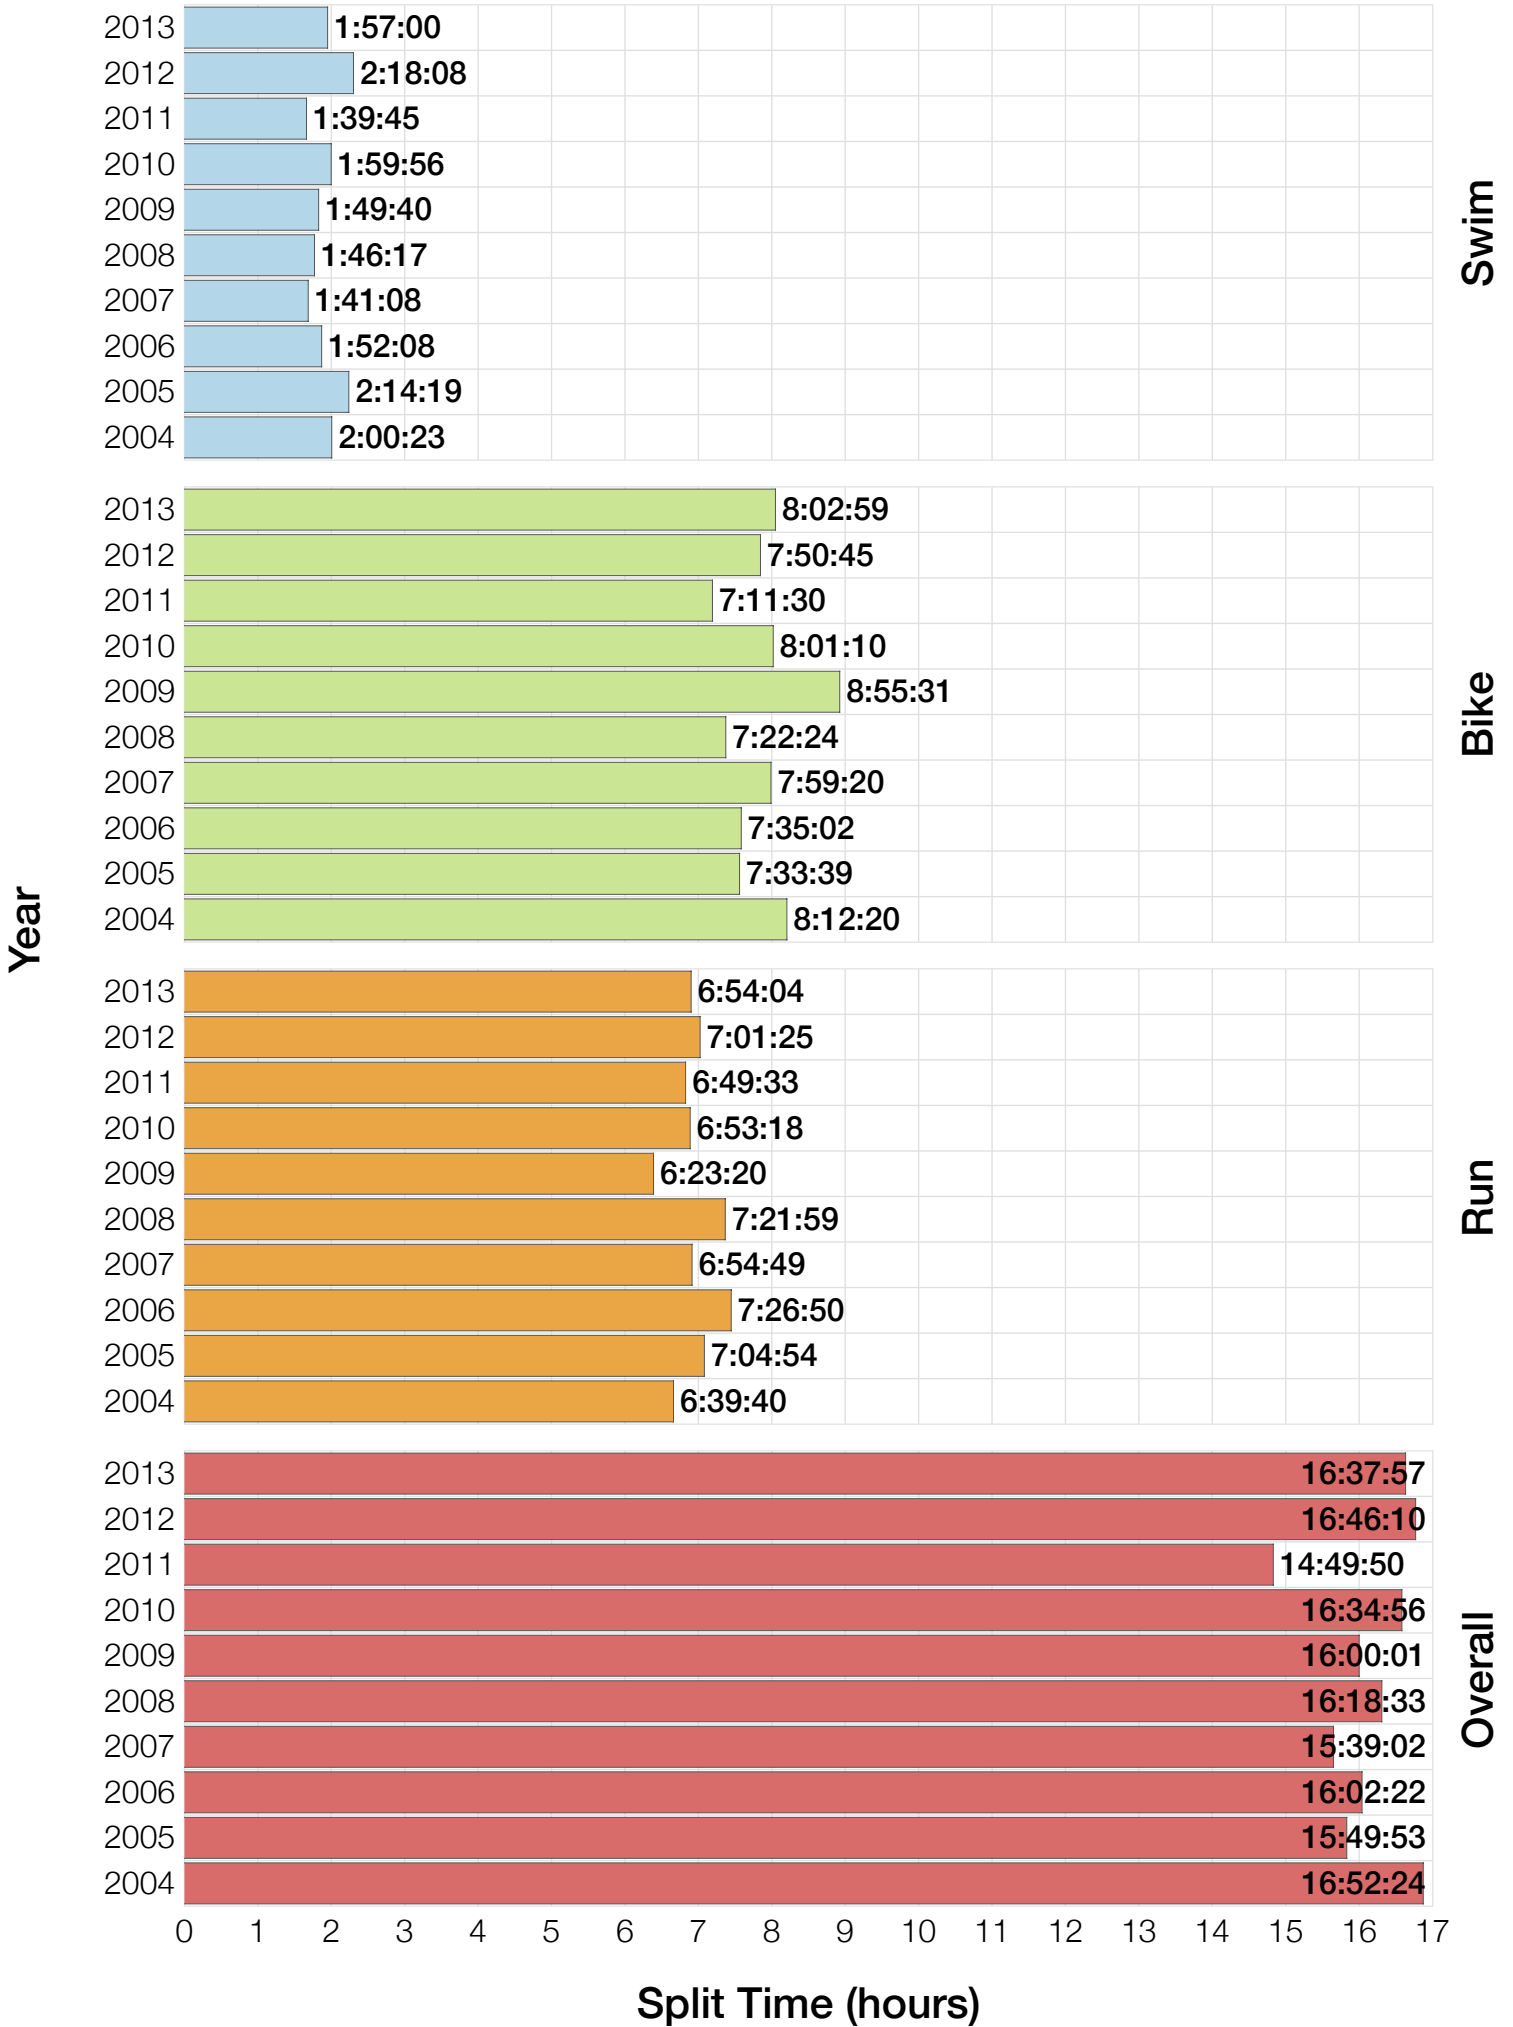

F30-34 Slowest Splits