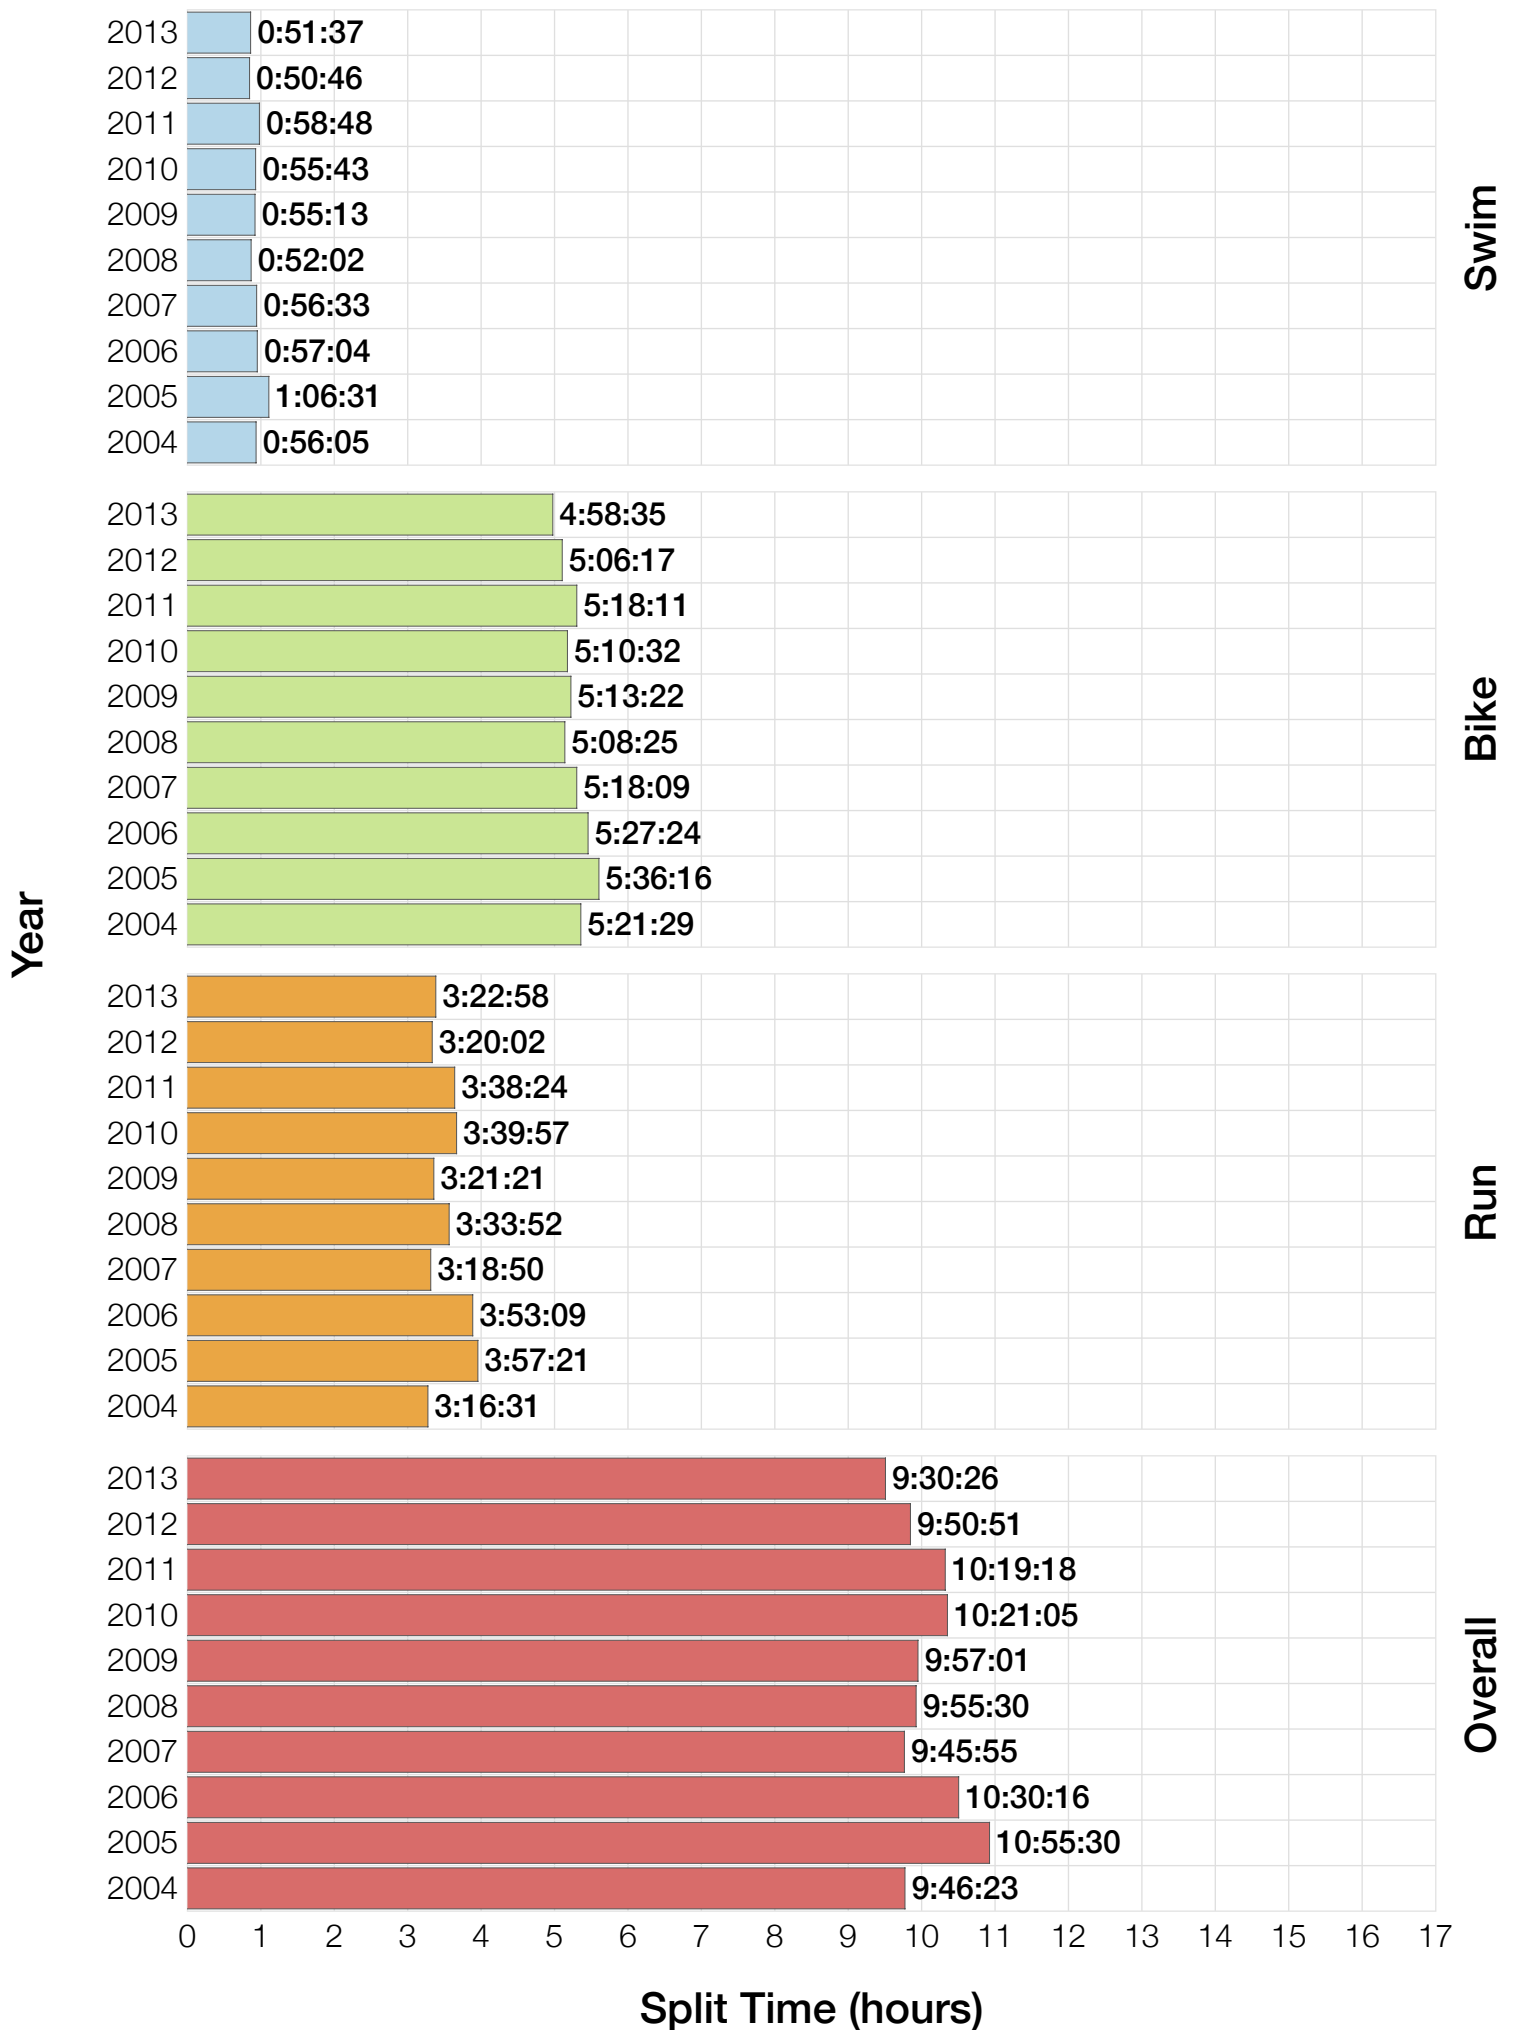

Ironman Western Australia F30-34 Stats

F30-34 Summary Statistics

Year	Finishers	F30-34 Finishers	Male Winner's Time	Female Winner's Time	F30-34 Winner's Time
2004	779	27	8:16:00	9:03:37	9:46:23
2005	588	26	8:27:36	9:31:32	10:55:30
2006	768	27	8:08:57	9:10:01	10:30:16
2007	901	44	8:06:00	9:00:55	9:45:55
2008	1029	52	8:07:06	8:59:24	9:55:30
2009	1124	48	8:13:59	9:16:52	9:57:01
2010	998	35	8:14:01	9:19:44	10:21:05
2011	1180	36	8:12:39	9:25:38	10:19:18
2012	1240	59	8:29:06	9:13:00	9:50:51
2013	1330	51	8:08:16	8:59:44	9:30:26
Average	994	41	8:14:22	9:12:02	10:05:13

F30-34 Fastest Splits

F30-34 Median Splits

F30-34 Slowest Splits

F30-34 Top 30 Finishing Splits

Estimated Kona Slot Average Finishing Time Finishing Time

F30-34 Top 10 and Kona Times and Splits

Summary Statistics

Position	Swim Time	Bike Time	Run Time	Overall Time
Average Male Winner	0:50:17	4:31:44	2:50:22	8:14:22
Average Female Winner	0:55:43	4:59:46	3:14:15	9:12:02
Average 1st Age Grouper	1:05:08	5:19:57	3:36:41	10:05:13
Average 2nd Age Grouper	1:01:20	5:26:01	3:46:07	10:17:14
Average 3rd Age Grouper	1:04:54	5:26:47	3:48:33	10:25:05
Average 4th Age Grouper	1:06:02	5:27:58	3:59:02	10:36:46
Average 5th Age Grouper	1:06:43	5:45:58	3:50:03	10:46:51
Average 6th Age Grouper	1:05:45	5:40:45	4:04:21	10:55:19
Average 7th Age Grouper	1:05:05	5:43:16	4:12:24	11:05:43
Average 8th Age Grouper	1:07:54	5:45:58	4:10:30	11:09:05
Average 9th Age Grouper	1:05:57	5:38:58	4:22:58	11:12:43
Average 10th Age Grouper	1:08:36	5:47:26	4:19:30	11:20:00
Kona Qualifier Average	1:03:14	5:22:59	3:41:24	10:11:14
Top 10 Age Grouper Average	1:05:44	5:36:18	4:01:01	10:47:24