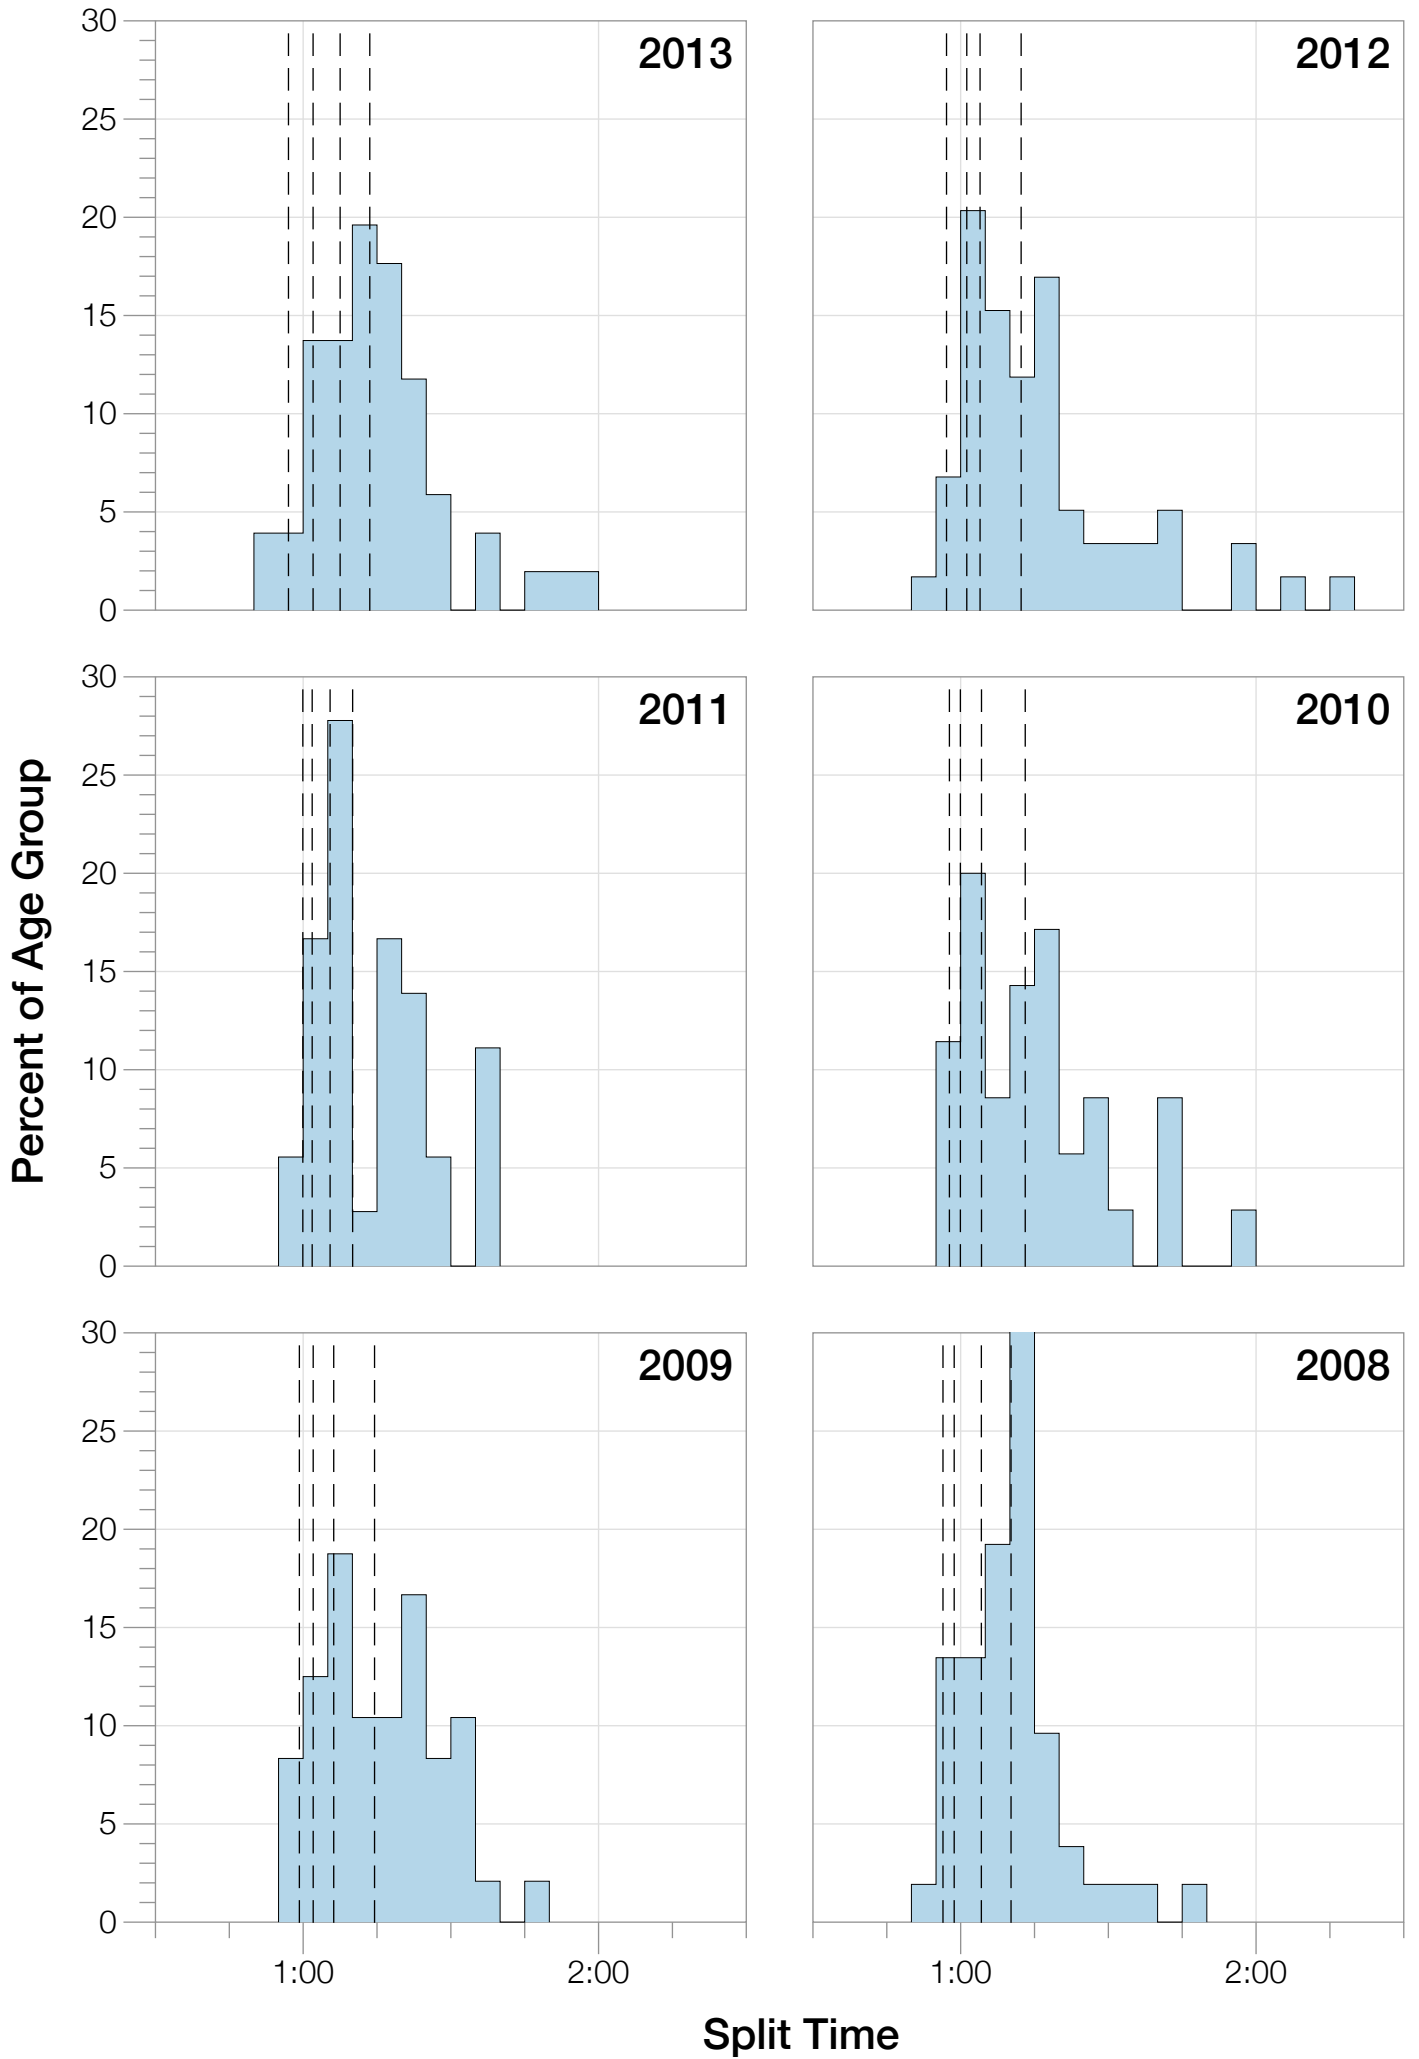

F30-34 Summary Statistics

Year	Finishers	F30-34 Finishers	Male Winner's Time	Female Winner's Time	F30-34 Winner's Time
2004	779	27	8:16:00	9:03:37	9:46:23
2005	588	26	8:27:36	9:31:32	10:55:30
2006	768	27	8:08:57	9:10:01	10:30:16
2007	901	44	8:06:00	9:00:55	9:45:55
2008	1029	52	8:07:06	8:59:24	9:55:30
2009	1124	48	8:13:59	9:16:52	9:57:01
2010	998	35	8:14:01	9:19:44	10:21:05
2011	1180	36	8:12:39	9:25:38	10:19:18
2012	1240	59	8:29:06	9:13:00	9:50:51
2013	1330	51	8:08:16	8:59:44	9:30:26
Average	994	41	8:14:22	9:12:02	10:05:13

F30-34 Swim