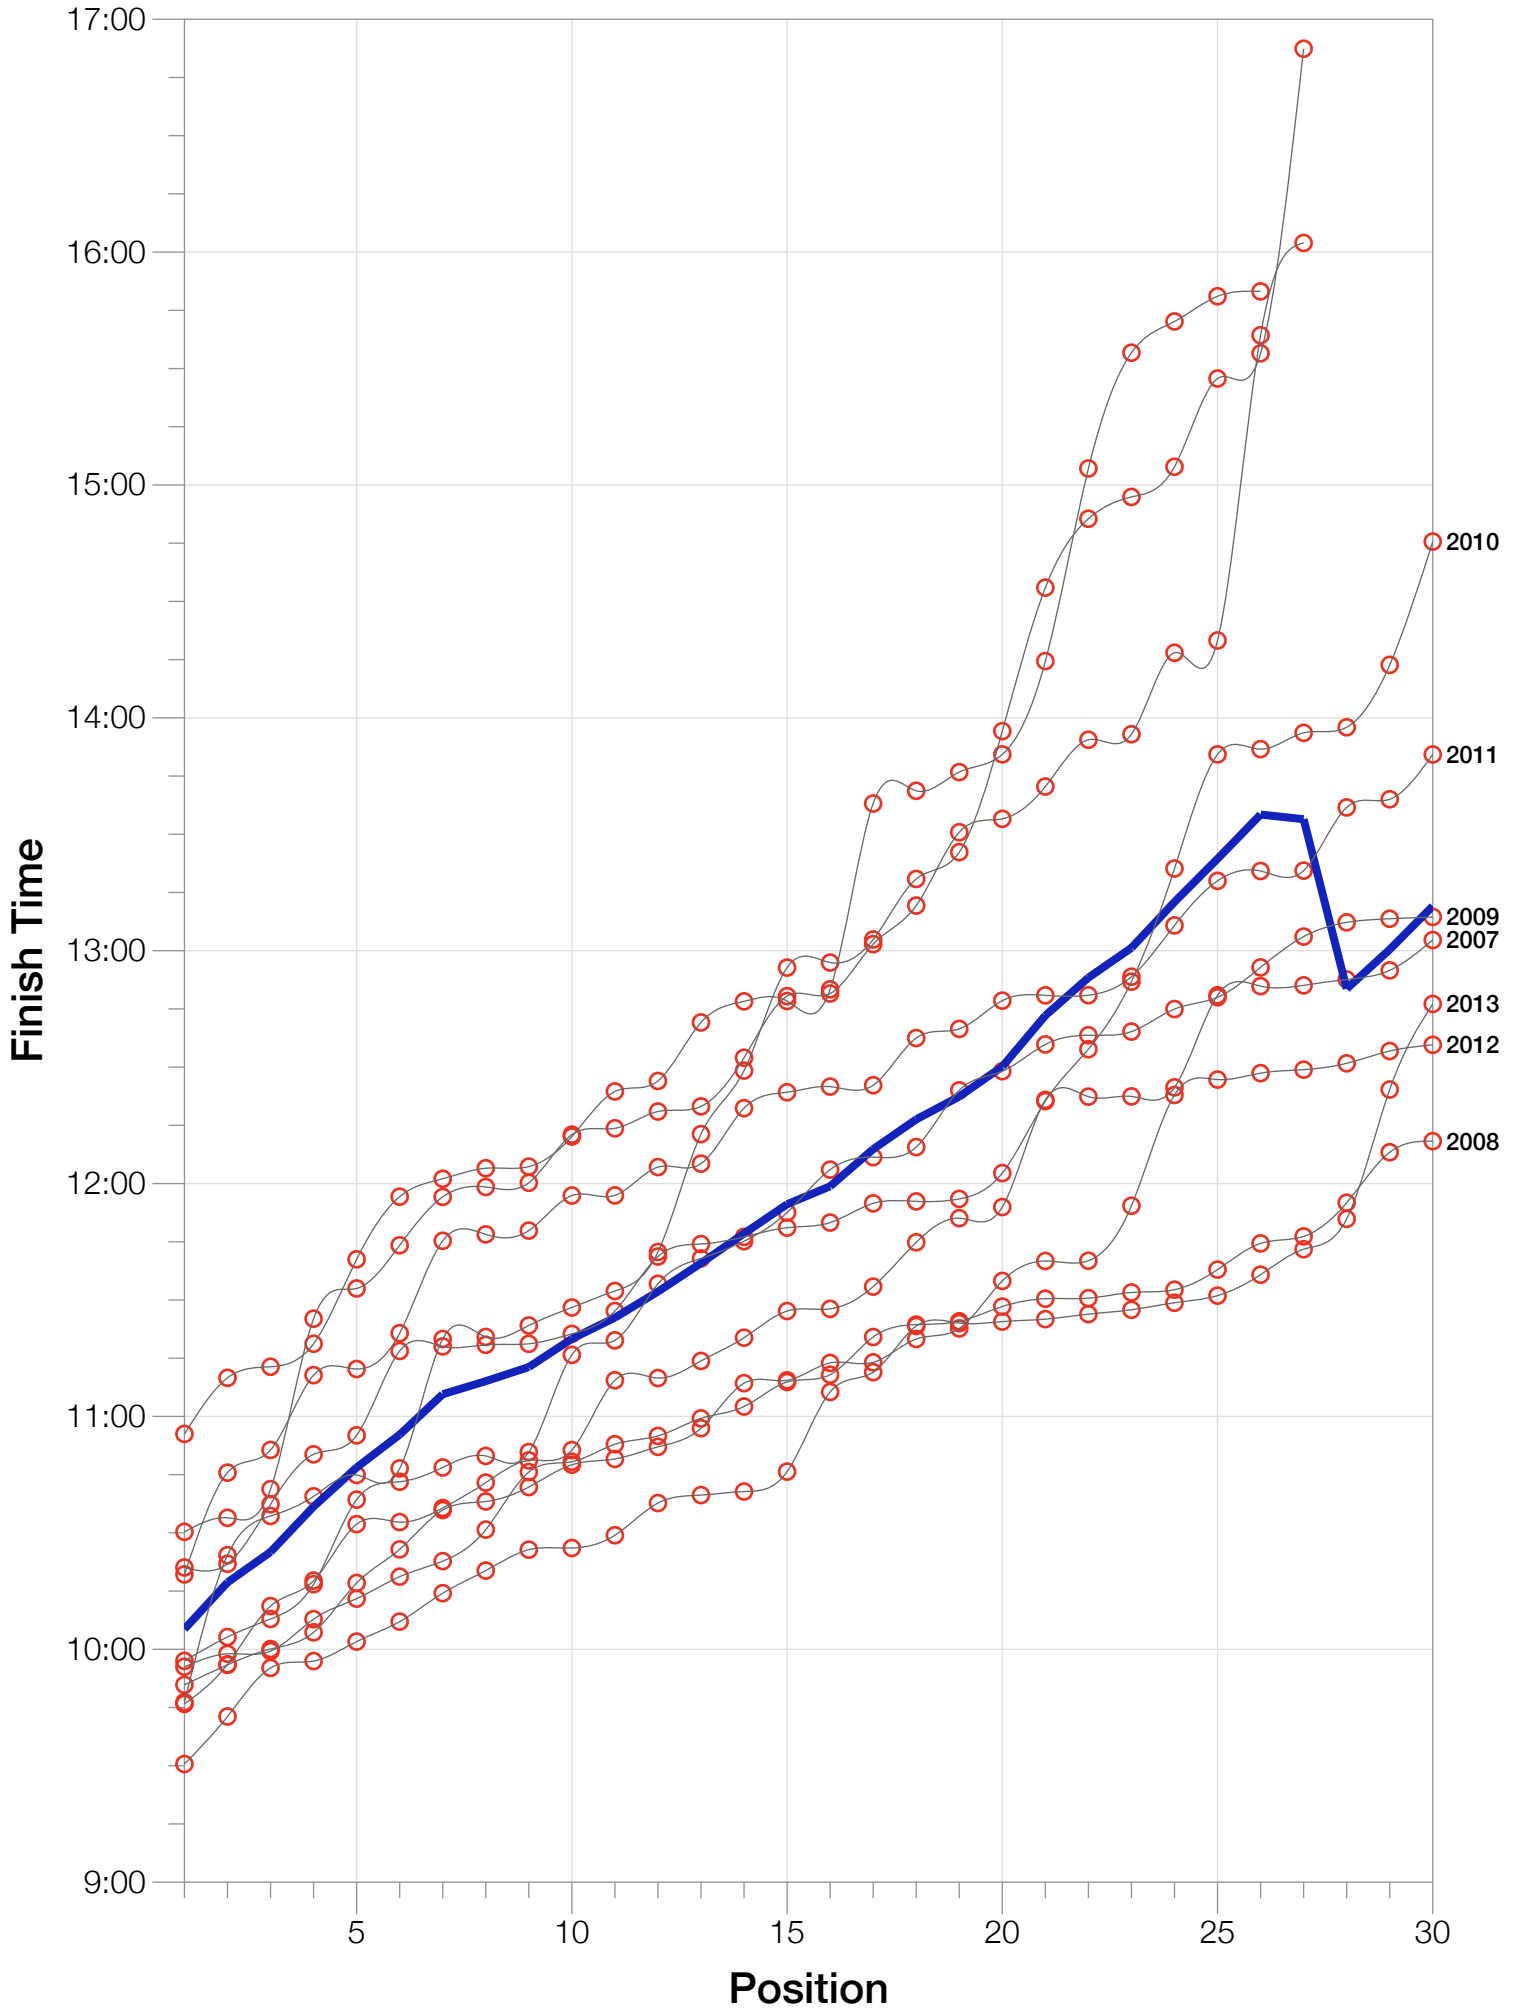

Ironman Western Australia F30-34 Stats

F30-34 Summary Statistics

Year	Finishers	F30-34 Finishers	Male Winner's Time	Female Winner's Time	F30-34 Winner's Time
2004	779	27	8:16:00	9:03:37	9:46:23
2005	588	26	8:27:36	9:31:32	10:55:30
2006	768	27	8:08:57	9:10:01	10:30:16
2007	901	44	8:06:00	9:00:55	9:45:55
2008	1029	52	8:07:06	8:59:24	9:55:30
2009	1124	48	8:13:59	9:16:52	9:57:01
2010	998	35	8:14:01	9:19:44	10:21:05
2011	1180	36	8:12:39	9:25:38	10:19:18
2012	1240	59	8:29:06	9:13:00	9:50:51
2013	1330	51	8:08:16	8:59:44	9:30:26
Average	994	41	8:14:22	9:12:02	10:05:13

F30-34 Fastest Splits

F30-34 Median Splits

F30-34 Slowest Splits

F30-34 Top 30 Finishing Splits

Estimated Kona Slot Average Finishing Time Finishing Time

F30-34 Top 10 and Kona Times and Splits

Summary Statistics

Position	Swim Time	Bike Time	Run Time	Overall Time
Average Male Winner	0:50:17	4:31:44	2:50:22	8:14:22
Average Female Winner	0:55:43	4:59:46	3:14:15	9:12:02
Average 1st Age Grouper	1:05:08	5:19:57	3:36:41	10:05:13
Average 2nd Age Grouper	1:01:20	5:26:01	3:46:07	10:17:14
Average 3rd Age Grouper	1:04:54	5:26:47	3:48:33	10:25:05
Average 4th Age Grouper	1:06:02	5:27:58	3:59:02	10:36:46
Average 5th Age Grouper	1:06:43	5:45:58	3:50:03	10:46:51
Average 6th Age Grouper	1:05:45	5:40:45	4:04:21	10:55:19
Average 7th Age Grouper	1:05:05	5:43:16	4:12:24	11:05:43
Average 8th Age Grouper	1:07:54	5:45:58	4:10:30	11:09:05
Average 9th Age Grouper	1:05:57	5:38:58	4:22:58	11:12:43
Average 10th Age Grouper	1:08:36	5:47:26	4:19:30	11:20:00
Kona Qualifier Average	1:03:14	5:22:59	3:41:24	10:11:14
Top 10 Age Grouper Average	1:05:44	5:36:18	4:01:01	10:47:24