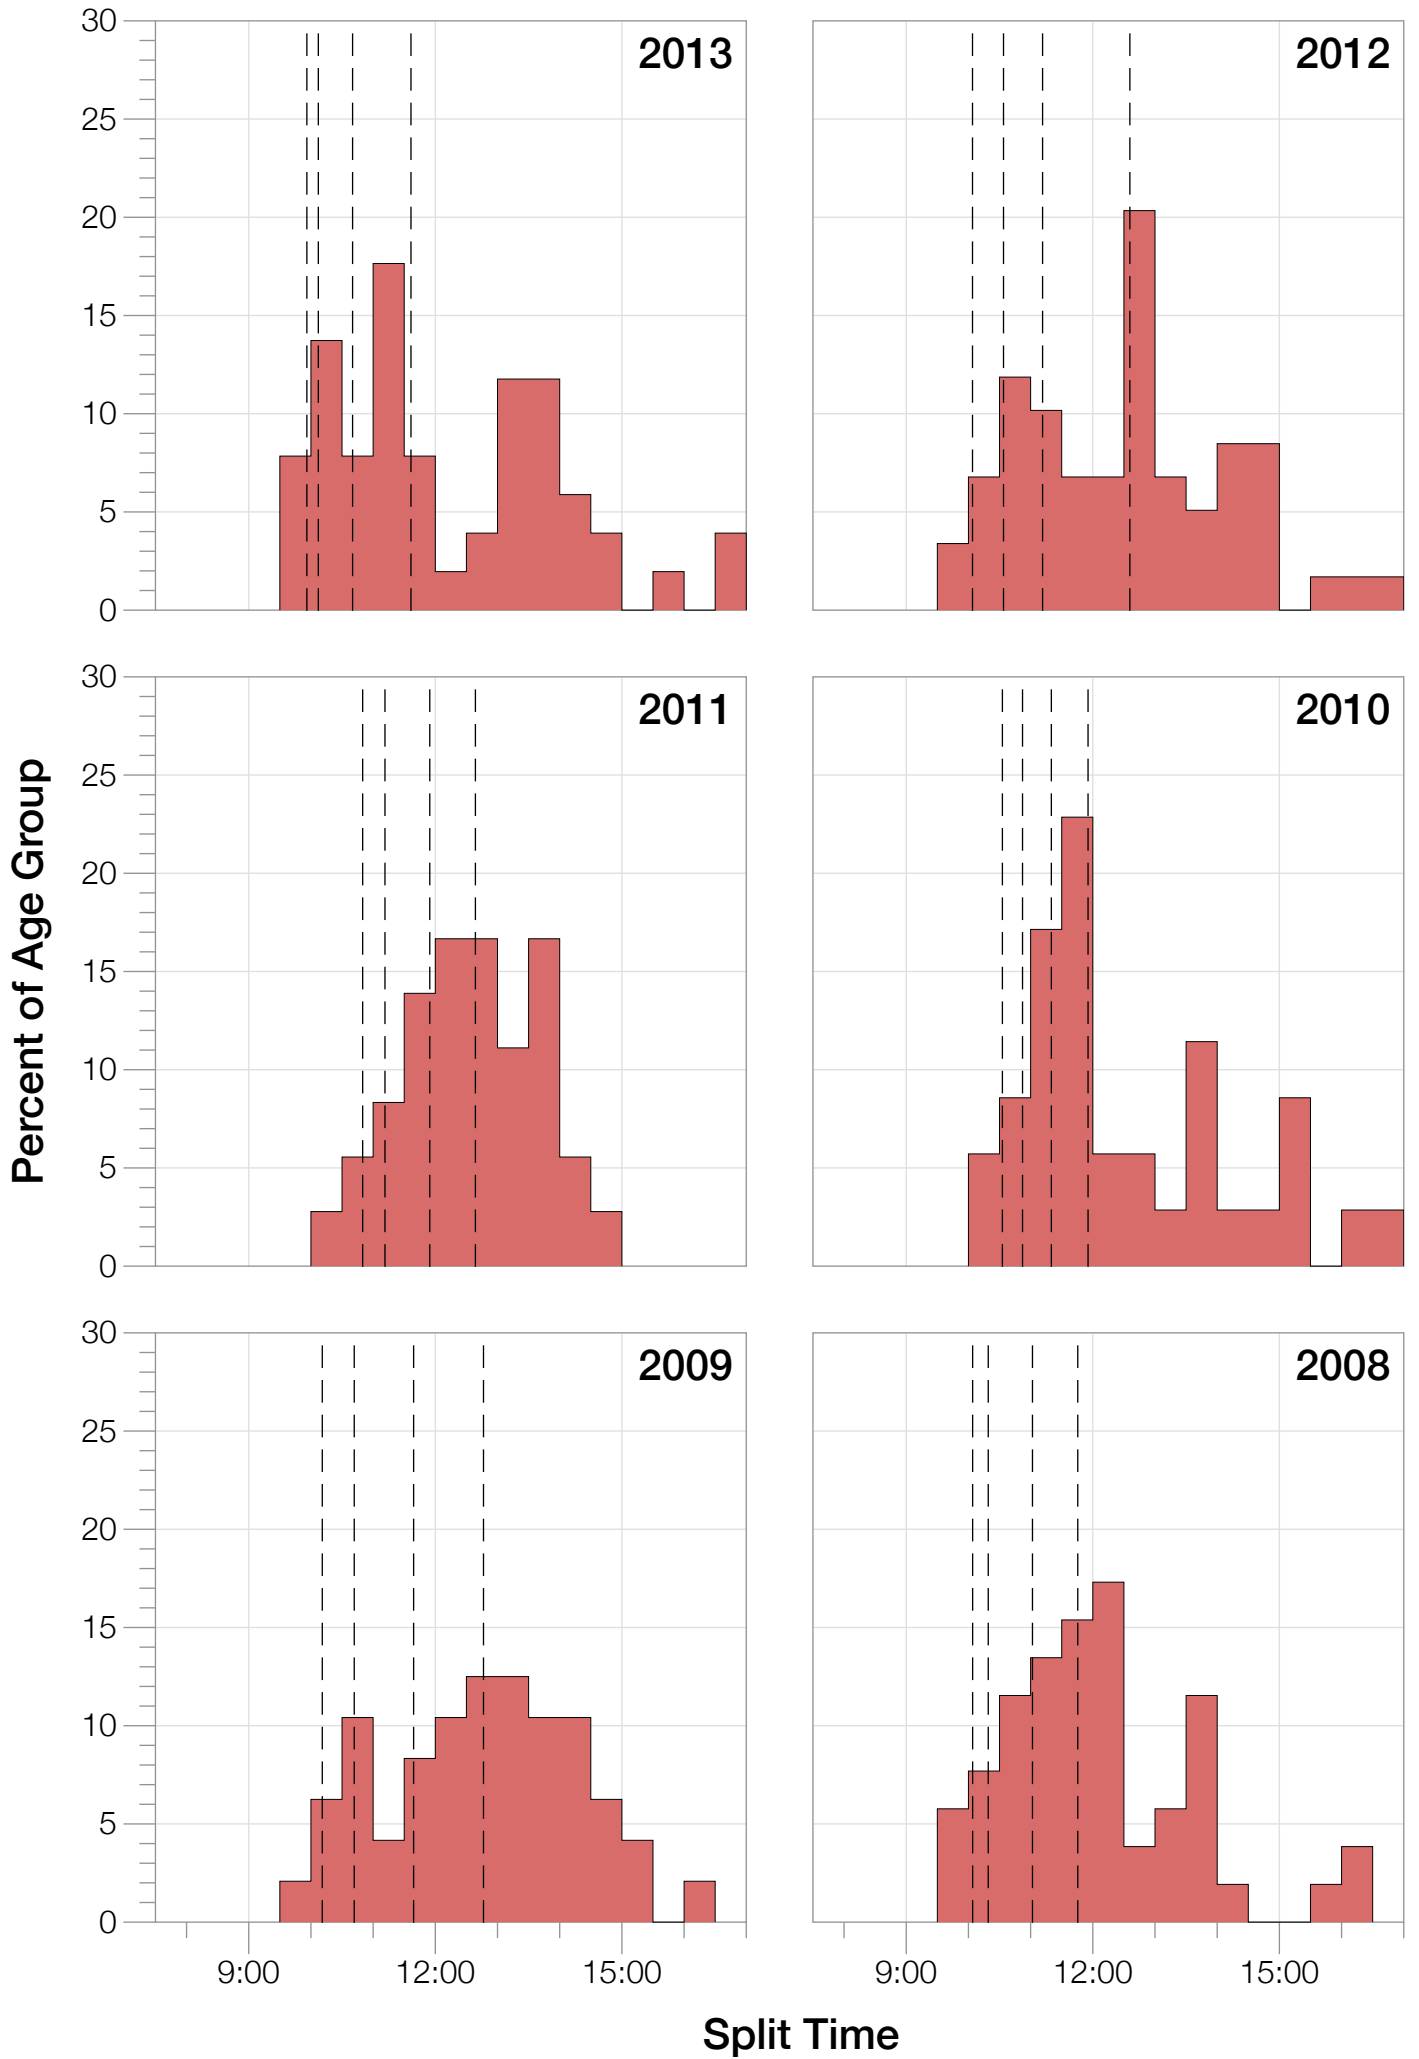

F30-34 Overall