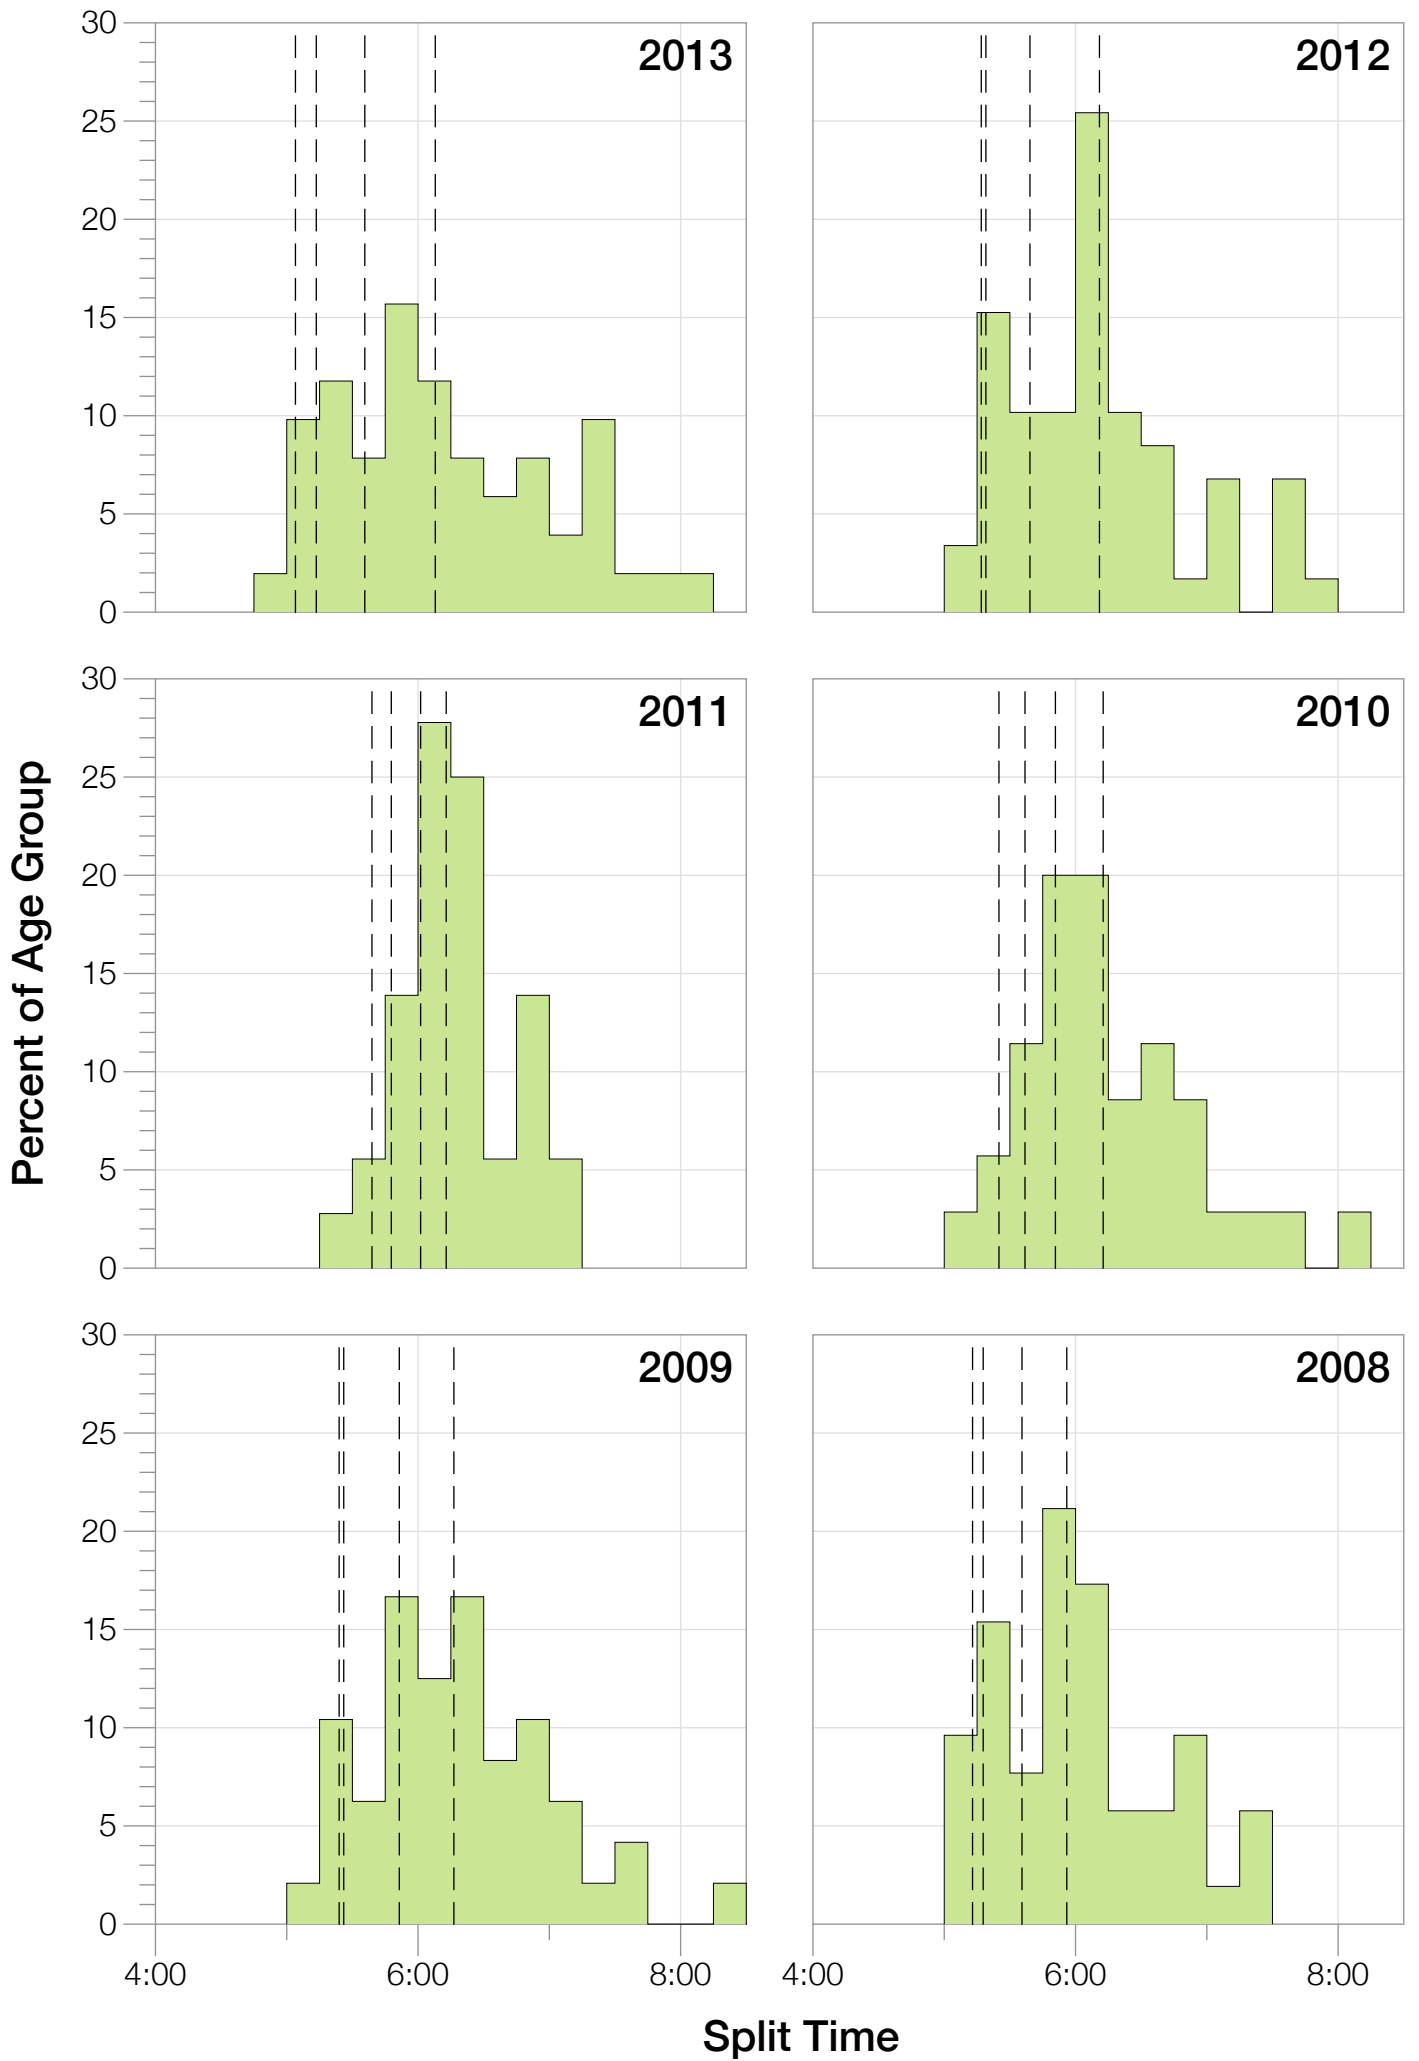

F30-34 Bike