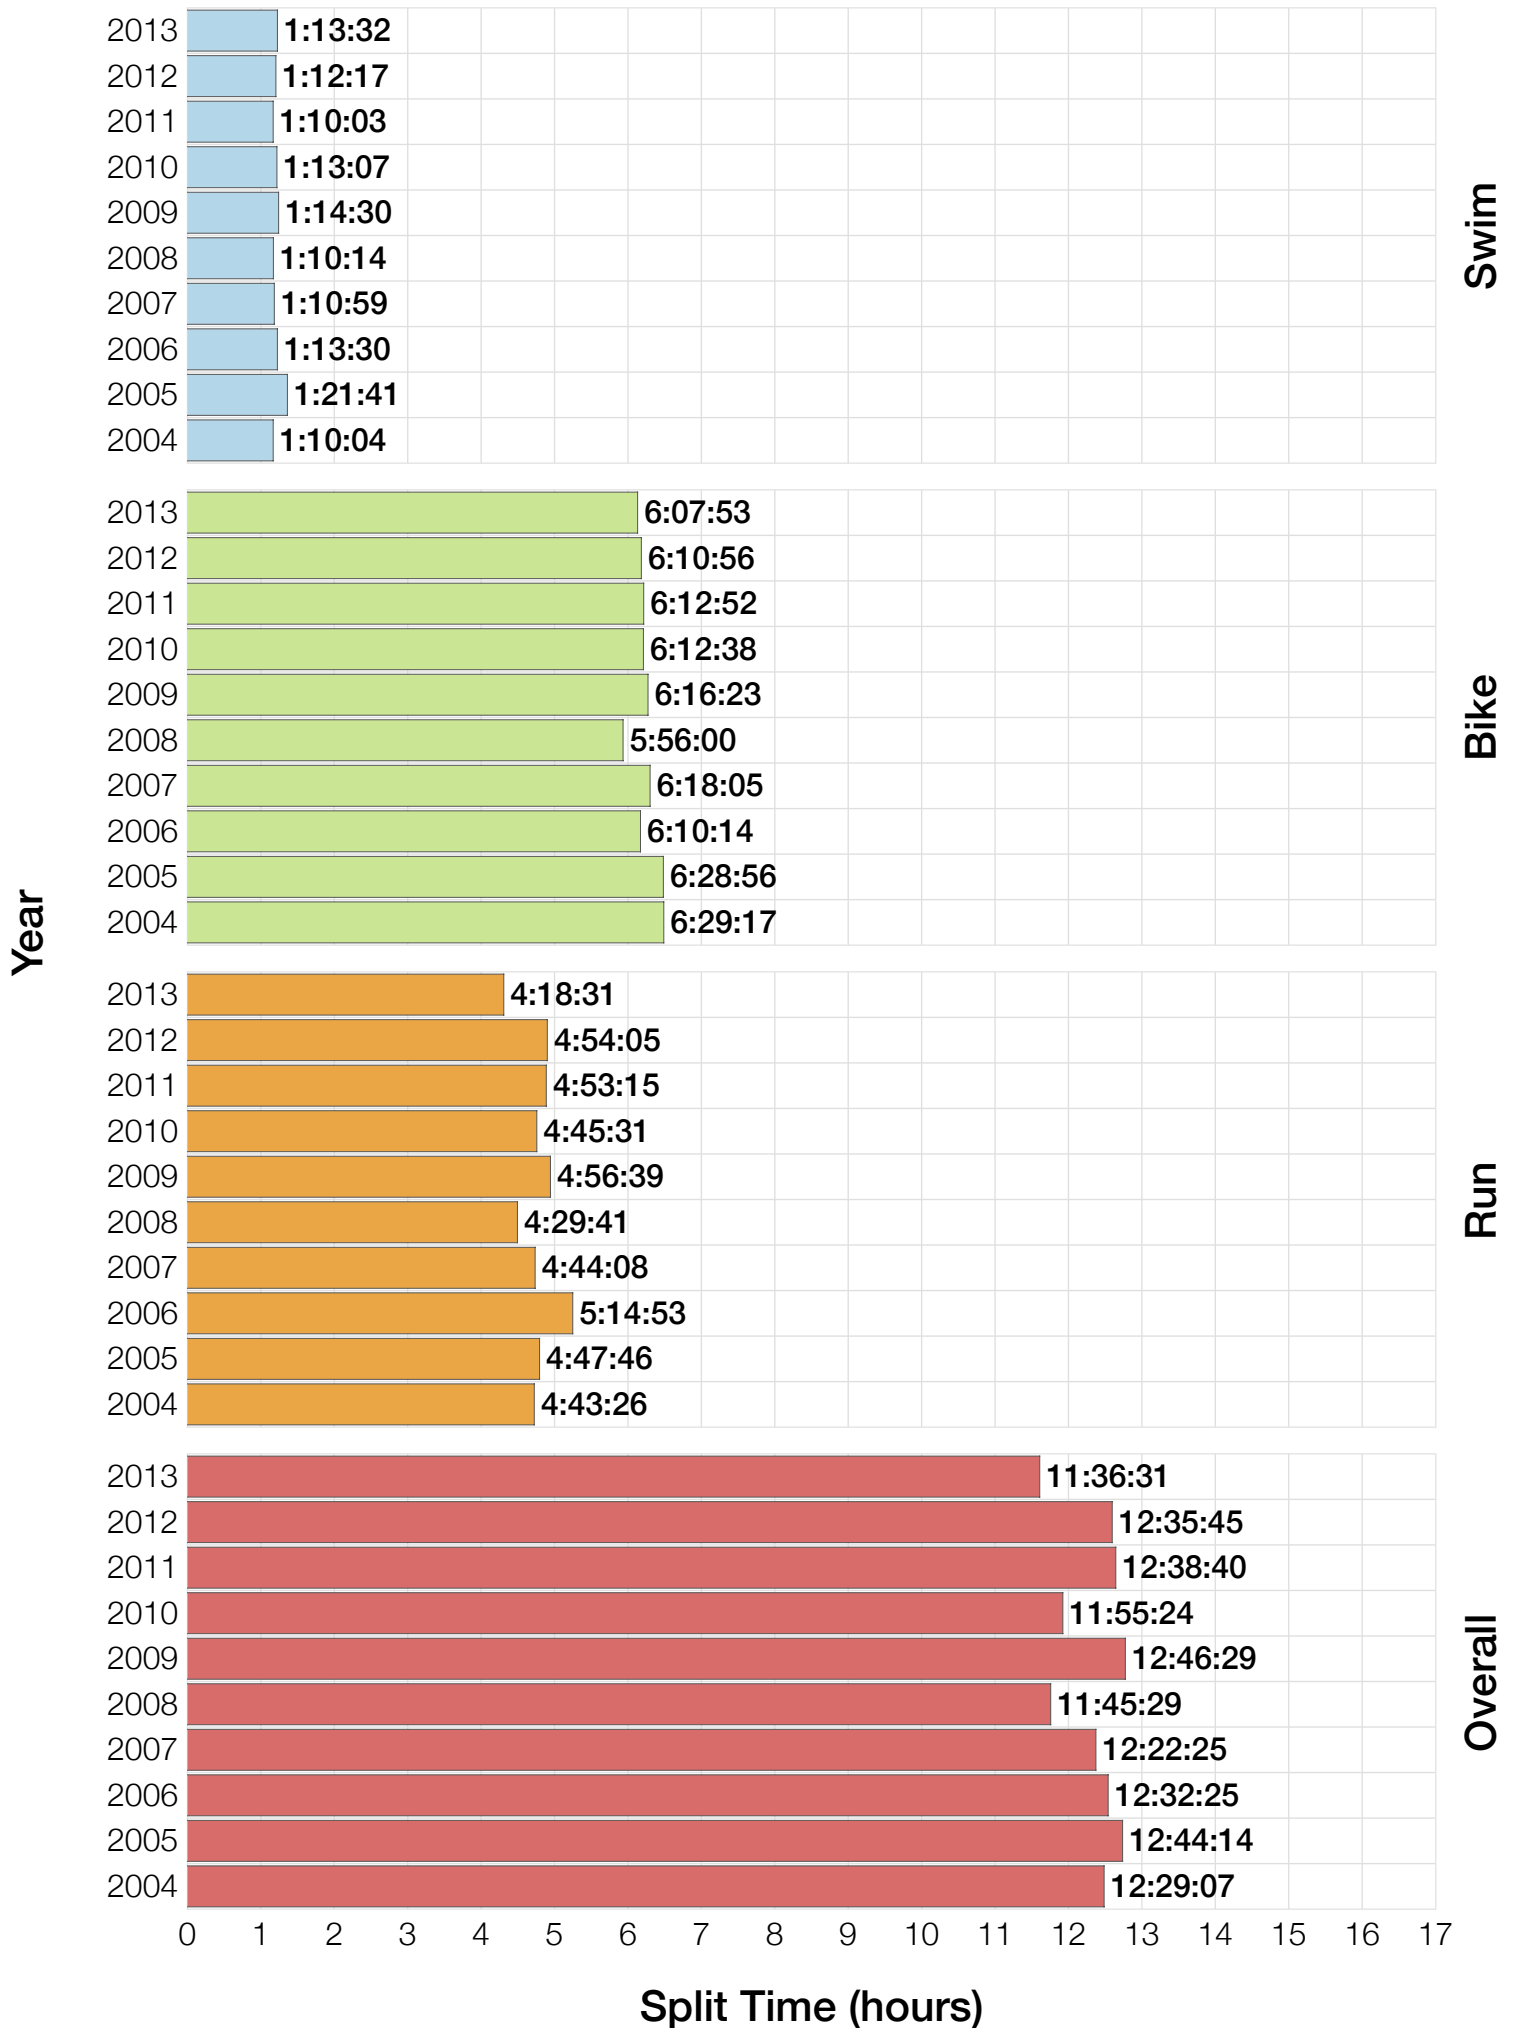

Ironman Western Australia F30-34 Stats

F30-34 Summary Statistics

Year	Finishers	F30-34 Finishers	Male Winner's Time	Female Winner's Time	F30-34 Winner's Time
2004	779	27	8:16:00	9:03:37	9:46:23
2005	588	26	8:27:36	9:31:32	10:55:30
2006	768	27	8:08:57	9:10:01	10:30:16
2007	901	44	8:06:00	9:00:55	9:45:55
2008	1029	52	8:07:06	8:59:24	9:55:30
2009	1124	48	8:13:59	9:16:52	9:57:01
2010	998	35	8:14:01	9:19:44	10:21:05
2011	1180	36	8:12:39	9:25:38	10:19:18
2012	1240	59	8:29:06	9:13:00	9:50:51
2013	1330	51	8:08:16	8:59:44	9:30:26
Average	994	41	8:14:22	9:12:02	10:05:13

F30-34 Fastest Splits

F30-34 Median Splits

F30-34 Slowest Splits

F30-34 Top 30 Finishing Splits

Estimated Kona Slot Average Finishing Time Finishing Time

F30-34 Top 10 and Kona Times and Splits

Summary Statistics

Position	Swim Time	Bike Time	Run Time	Overall Time
Average Male Winner	0:50:17	4:31:44	2:50:22	8:14:22
Average Female Winner	0:55:43	4:59:46	3:14:15	9:12:02
Average 1st Age Grouper	1:05:08	5:19:57	3:36:41	10:05:13
Average 2nd Age Grouper	1:01:20	5:26:01	3:46:07	10:17:14
Average 3rd Age Grouper	1:04:54	5:26:47	3:48:33	10:25:05
Average 4th Age Grouper	1:06:02	5:27:58	3:59:02	10:36:46
Average 5th Age Grouper	1:06:43	5:45:58	3:50:03	10:46:51
Average 6th Age Grouper	1:05:45	5:40:45	4:04:21	10:55:19
Average 7th Age Grouper	1:05:05	5:43:16	4:12:24	11:05:43
Average 8th Age Grouper	1:07:54	5:45:58	4:10:30	11:09:05
Average 9th Age Grouper	1:05:57	5:38:58	4:22:58	11:12:43
Average 10th Age Grouper	1:08:36	5:47:26	4:19:30	11:20:00
Kona Qualifier Average	1:03:14	5:22:59	3:41:24	10:11:14
Top 10 Age Grouper Average	1:05:44	5:36:18	4:01:01	10:47:24