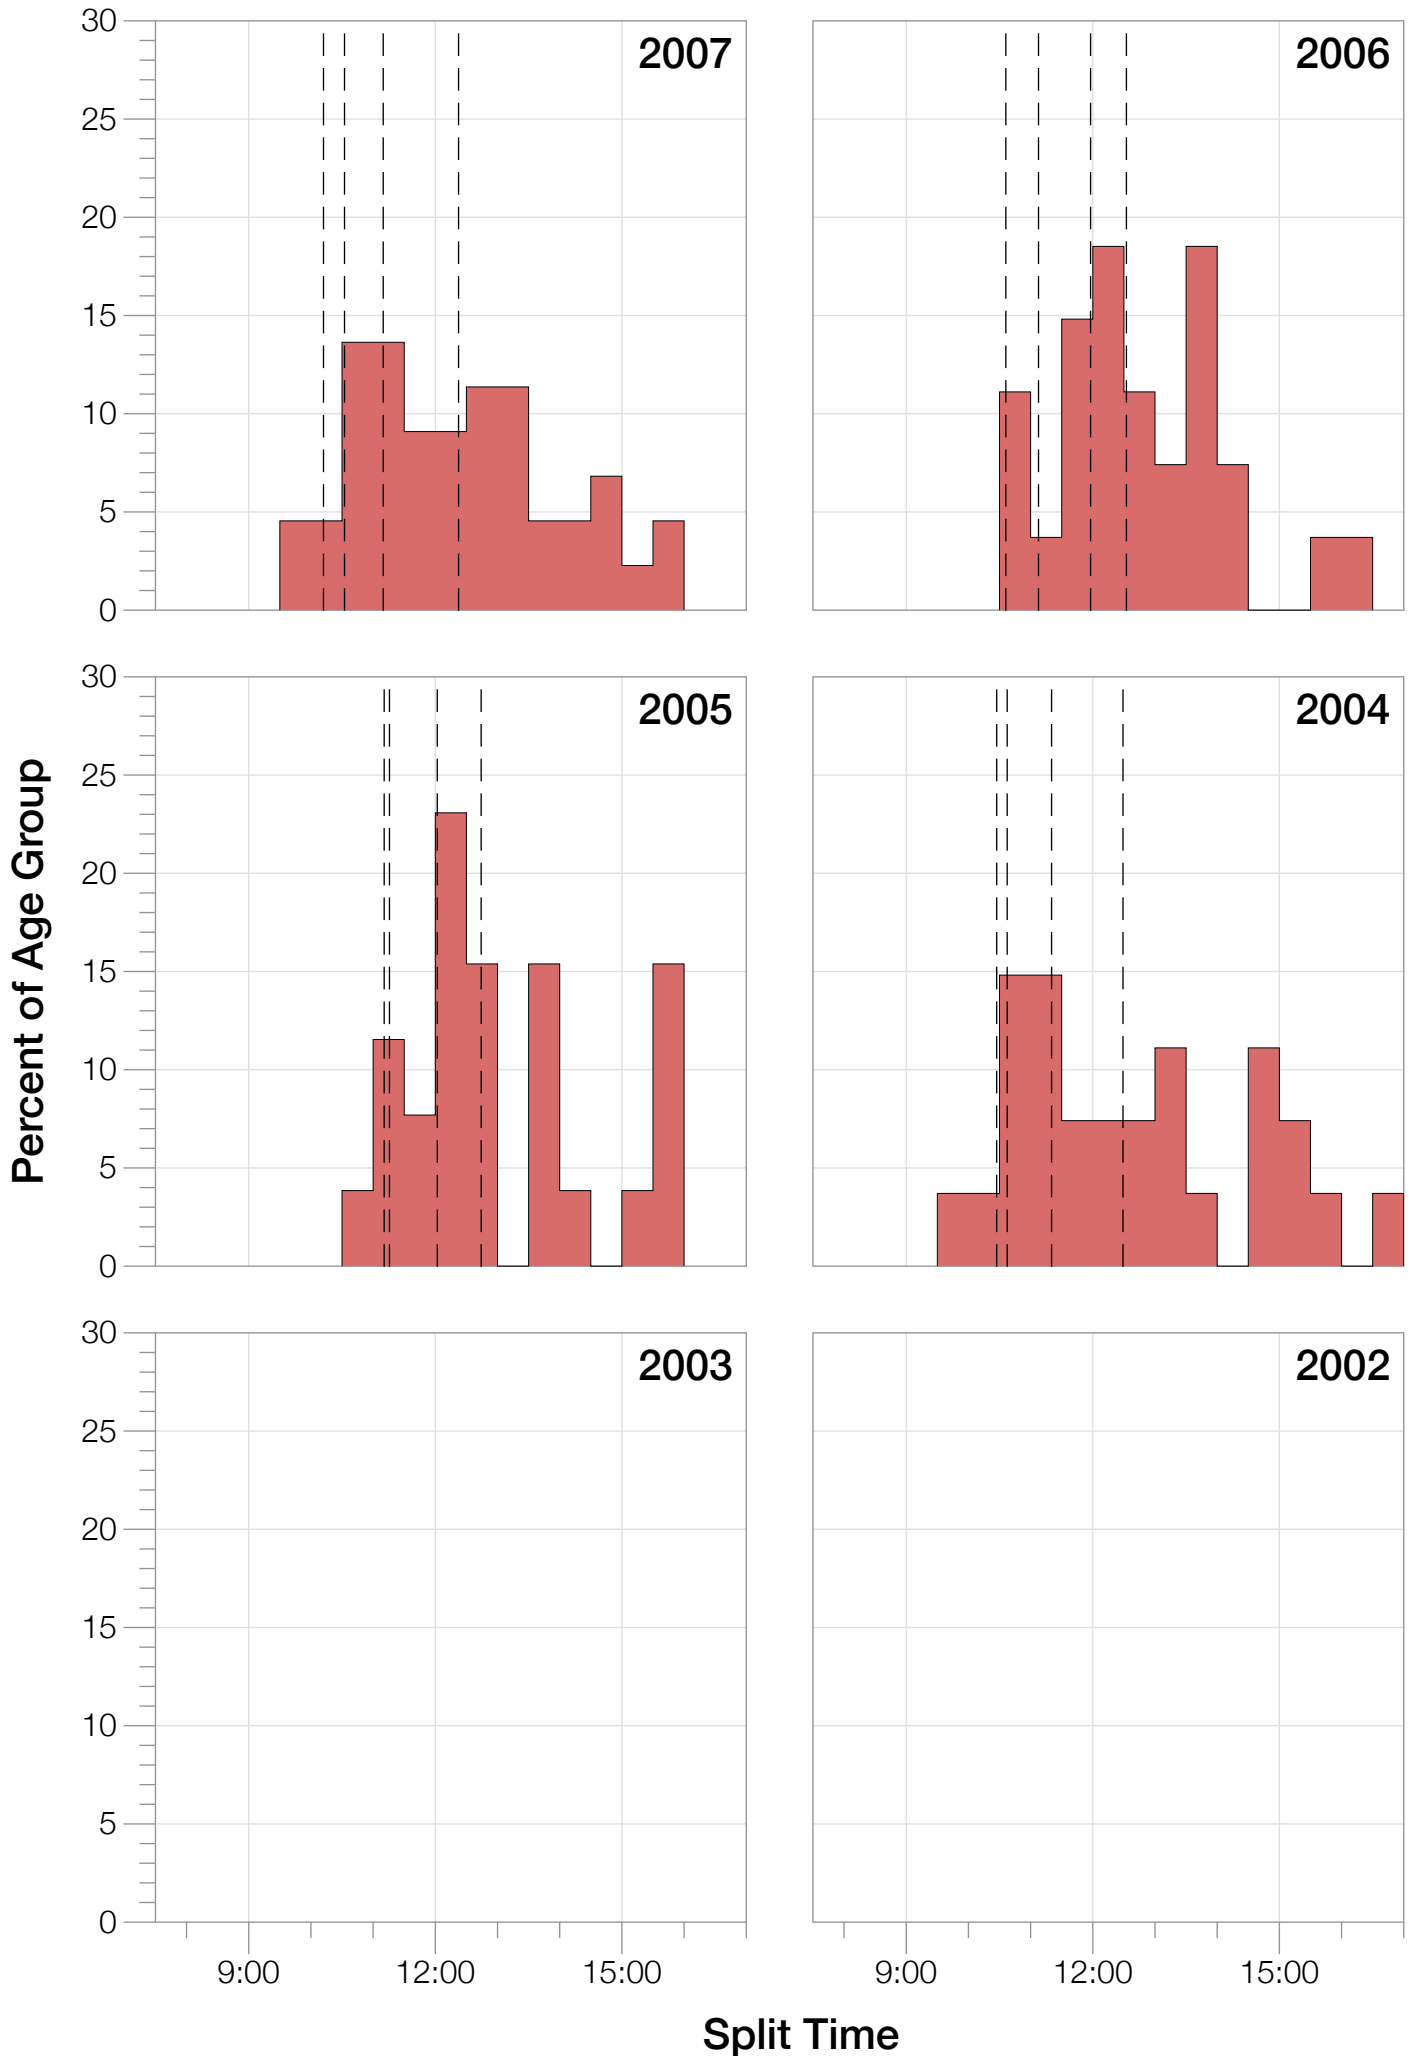

Ironman Western Australia F30-34 Stats

F30-34 Summary Statistics

Year	Finishers	F30-34 Finishers	Male Winner's Time	Female Winner's Time	F30-34 Winner's Time
2004	779	27	8:16:00	9:03:37	9:46:23
2005	588	26	8:27:36	9:31:32	10:55:30
2006	768	27	8:08:57	9:10:01	10:30:16
2007	901	44	8:06:00	9:00:55	9:45:55
2008	1029	52	8:07:06	8:59:24	9:55:30
2009	1124	48	8:13:59	9:16:52	9:57:01
2010	998	35	8:14:01	9:19:44	10:21:05
2011	1180	36	8:12:39	9:25:38	10:19:18
2012	1240	59	8:29:06	9:13:00	9:50:51
2013	1330	51	8:08:16	8:59:44	9:30:26
Average	994	41	8:14:22	9:12:02	10:05:13

F30-34 Fastest Splits

F30-34 Median Splits

F30-34 Slowest Splits

F30-34 Top 30 Finishing Splits

Estimated Kona Slot Average Finishing Time Finishing Time

F30-34 Top 10 and Kona Times and Splits

Summary Statistics

Position	Swim Time	Bike Time	Run Time	Overall Time
Average Male Winner	0:50:17	4:31:44	2:50:22	8:14:22
Average Female Winner	0:55:43	4:59:46	3:14:15	9:12:02
Average 1st Age Grouper	1:05:08	5:19:57	3:36:41	10:05:13
Average 2nd Age Grouper	1:01:20	5:26:01	3:46:07	10:17:14
Average 3rd Age Grouper	1:04:54	5:26:47	3:48:33	10:25:05
Average 4th Age Grouper	1:06:02	5:27:58	3:59:02	10:36:46
Average 5th Age Grouper	1:06:43	5:45:58	3:50:03	10:46:51
Average 6th Age Grouper	1:05:45	5:40:45	4:04:21	10:55:19
Average 7th Age Grouper	1:05:05	5:43:16	4:12:24	11:05:43
Average 8th Age Grouper	1:07:54	5:45:58	4:10:30	11:09:05
Average 9th Age Grouper	1:05:57	5:38:58	4:22:58	11:12:43
Average 10th Age Grouper	1:08:36	5:47:26	4:19:30	11:20:00
Kona Qualifier Average	1:03:14	5:22:59	3:41:24	10:11:14
Top 10 Age Grouper Average	1:05:44	5:36:18	4:01:01	10:47:24