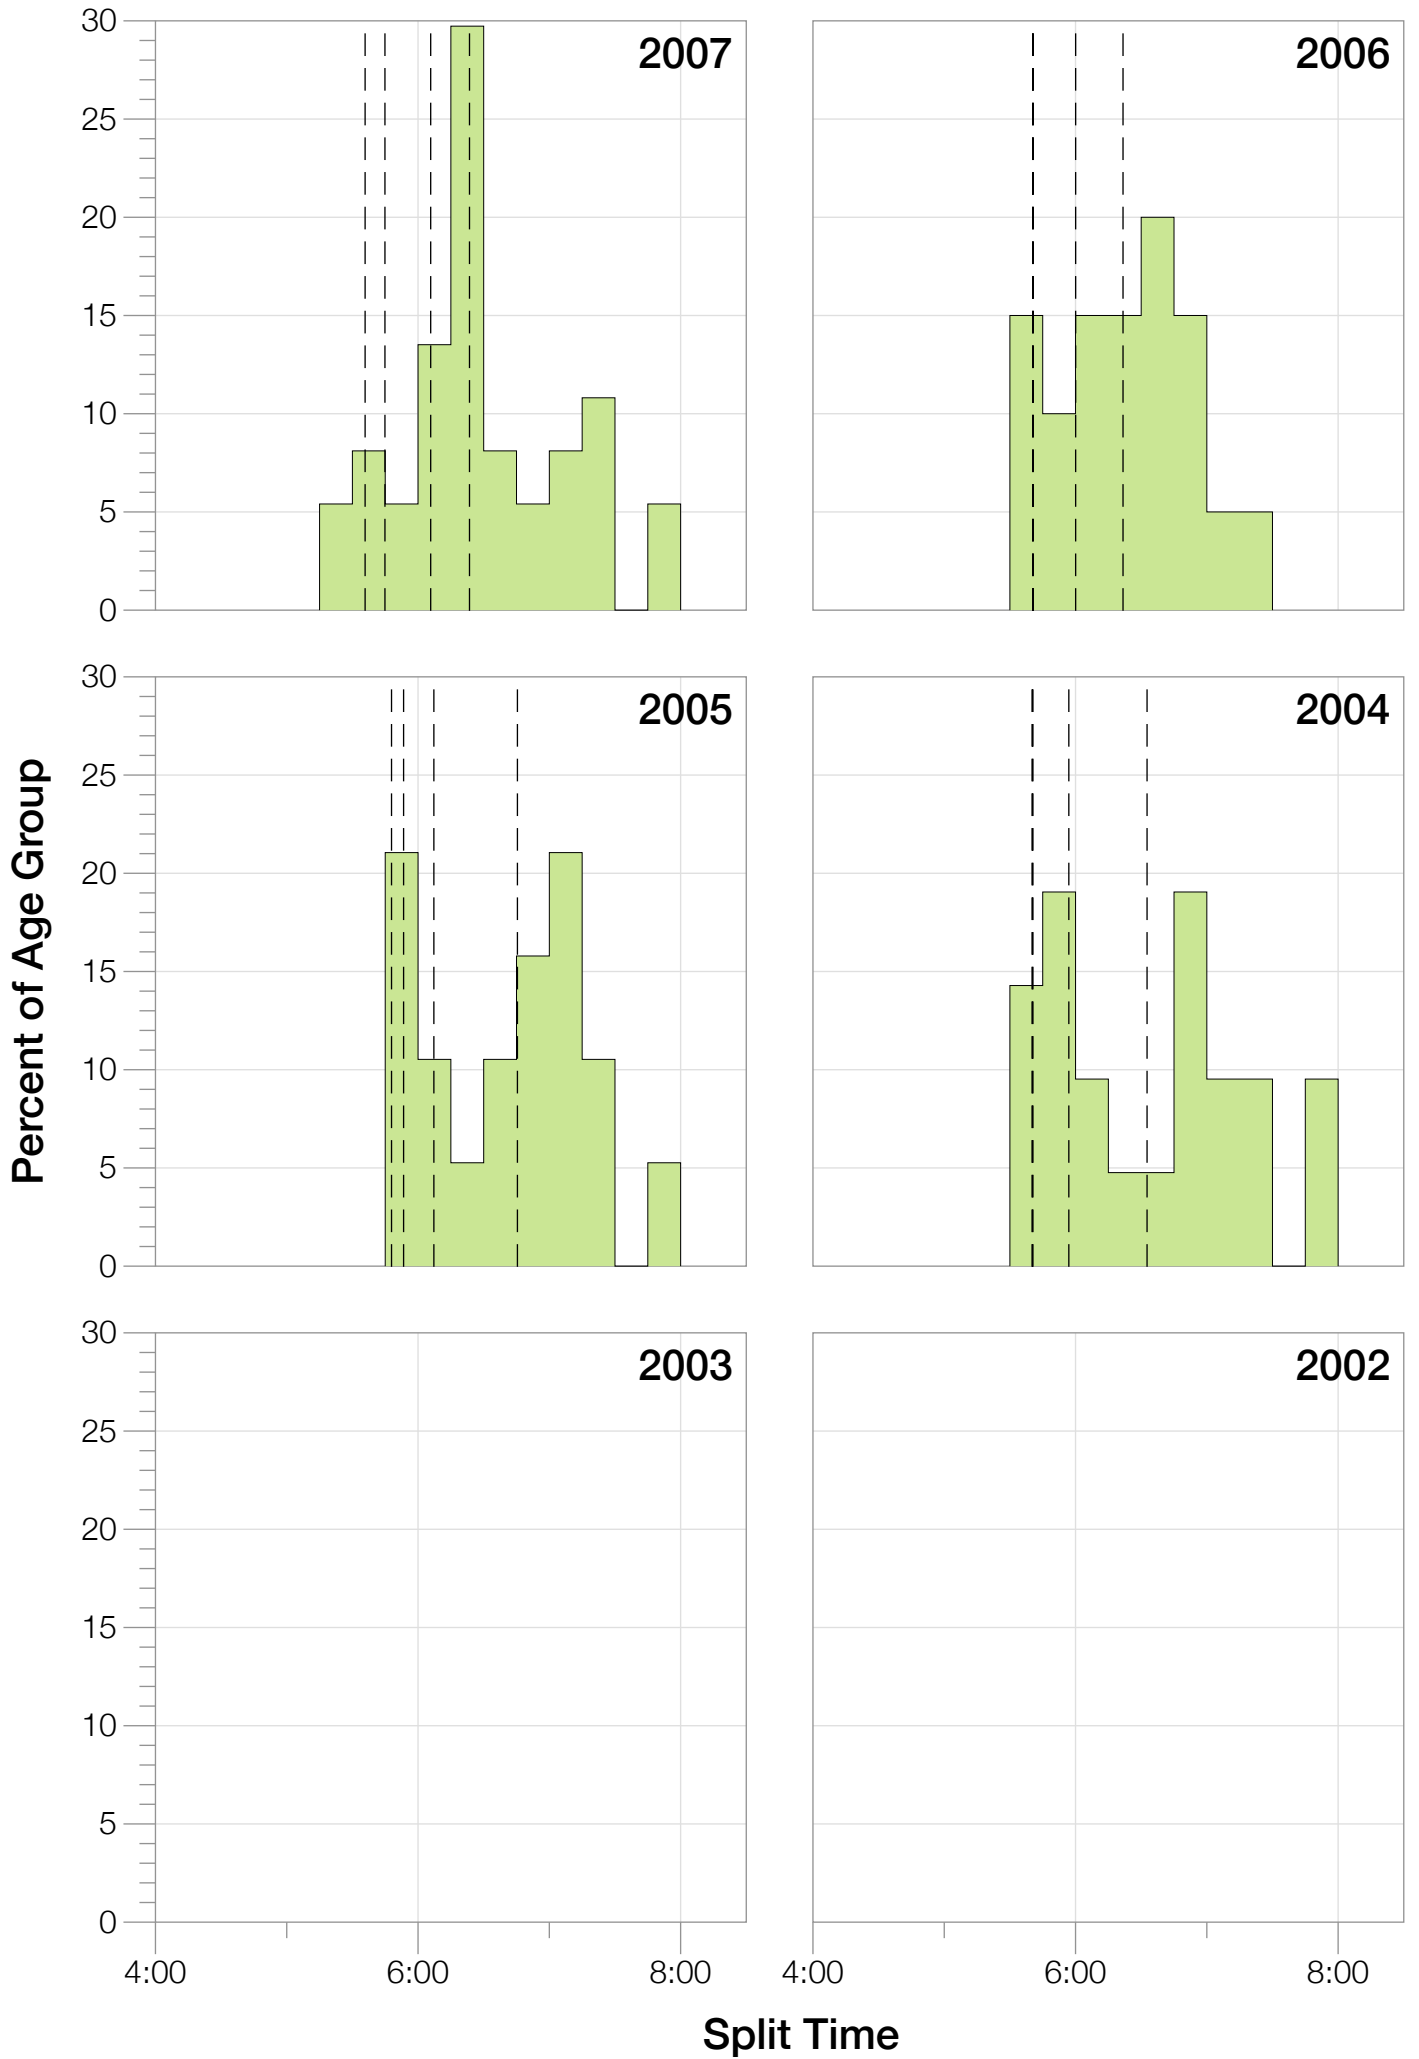

Ironman Western Australia F35-39 Stats

F35-39 Summary Statistics

Year	Finishers	F35-39 Finishers	Male Winner's Time	Female Winner's Time	F35-39 Winner's Time
2004	779	21	8:16:00	9:03:37	10:38:20
2005	588	19	8:27:36	9:31:32	10:55:11
2006	768	20	8:08:57	9:10:01	10:56:30
2007	901	37	8:06:00	9:00:55	9:52:55
2008	1029	38	8:07:06	8:59:24	9:56:23
2009	1124	52	8:13:59	9:16:52	10:07:43
2010	998	36	8:14:01	9:19:44	9:49:41
2011	1180	40	8:12:39	9:25:38	10:12:14
2012	1240	42	8:29:06	9:13:00	10:19:39
2013	1330	48	8:08:16	8:59:44	9:30:09
Average	994	35	8:14:22	9:12:02	10:13:52

F35-39 Swim

F35-39 Swim

F35-39 Bike

F35-39 Bike

F35-39 Run

F35-39 Run

F35-39 Overall

F35-39 Overall

F35-39 Fastest Splits

F35-39 Median Splits

F35-39 Slowest Splits

F35-39 Top 30 Finishing Splits

Estimated Kona Slot Average Finishing Time Finishing Time

F35-39 Top 10 and Kona Times and Splits

Summary Statistics

Position	Swim Time	Bike Time	Run Time	Overall Time
Average Male Winner	0:50:17	4:31:44	2:50:22	8:14:22
Average Female Winner	0:55:43	4:59:46	3:14:15	9:12:02
Average 1st Age Grouper	1:04:53	5:21:15	3:44:57	10:13:52
Average 2nd Age Grouper	1:04:19	5:30:50	3:58:18	10:37:39
Average 3rd Age Grouper	1:09:18	5:35:52	4:04:00	10:52:46
Average 4th Age Grouper	1:07:53	5:41:29	4:05:22	10:58:30
Average 5th Age Grouper	1:13:23	5:46:36	4:02:02	11:06:24
Average 6th Age Grouper	1:09:30	5:49:33	4:12:04	11:15:53
Average 7th Age Grouper	1:08:46	5:45:06	4:25:15	11:24:55
Average 8th Age Grouper	1:11:48	6:03:35	4:19:00	11:39:31
Average 9th Age Grouper	1:12:11	5:53:06	4:39:40	11:49:31
Average 10th Age Grouper	1:10:38	6:07:04	4:34:41	11:57:25
Kona Qualifier Average	1:04:36	5:26:02	3:51:38	10:25:45
Top 10 Age Grouper Average	1:09:16	5:45:26	4:12:32	11:11:39