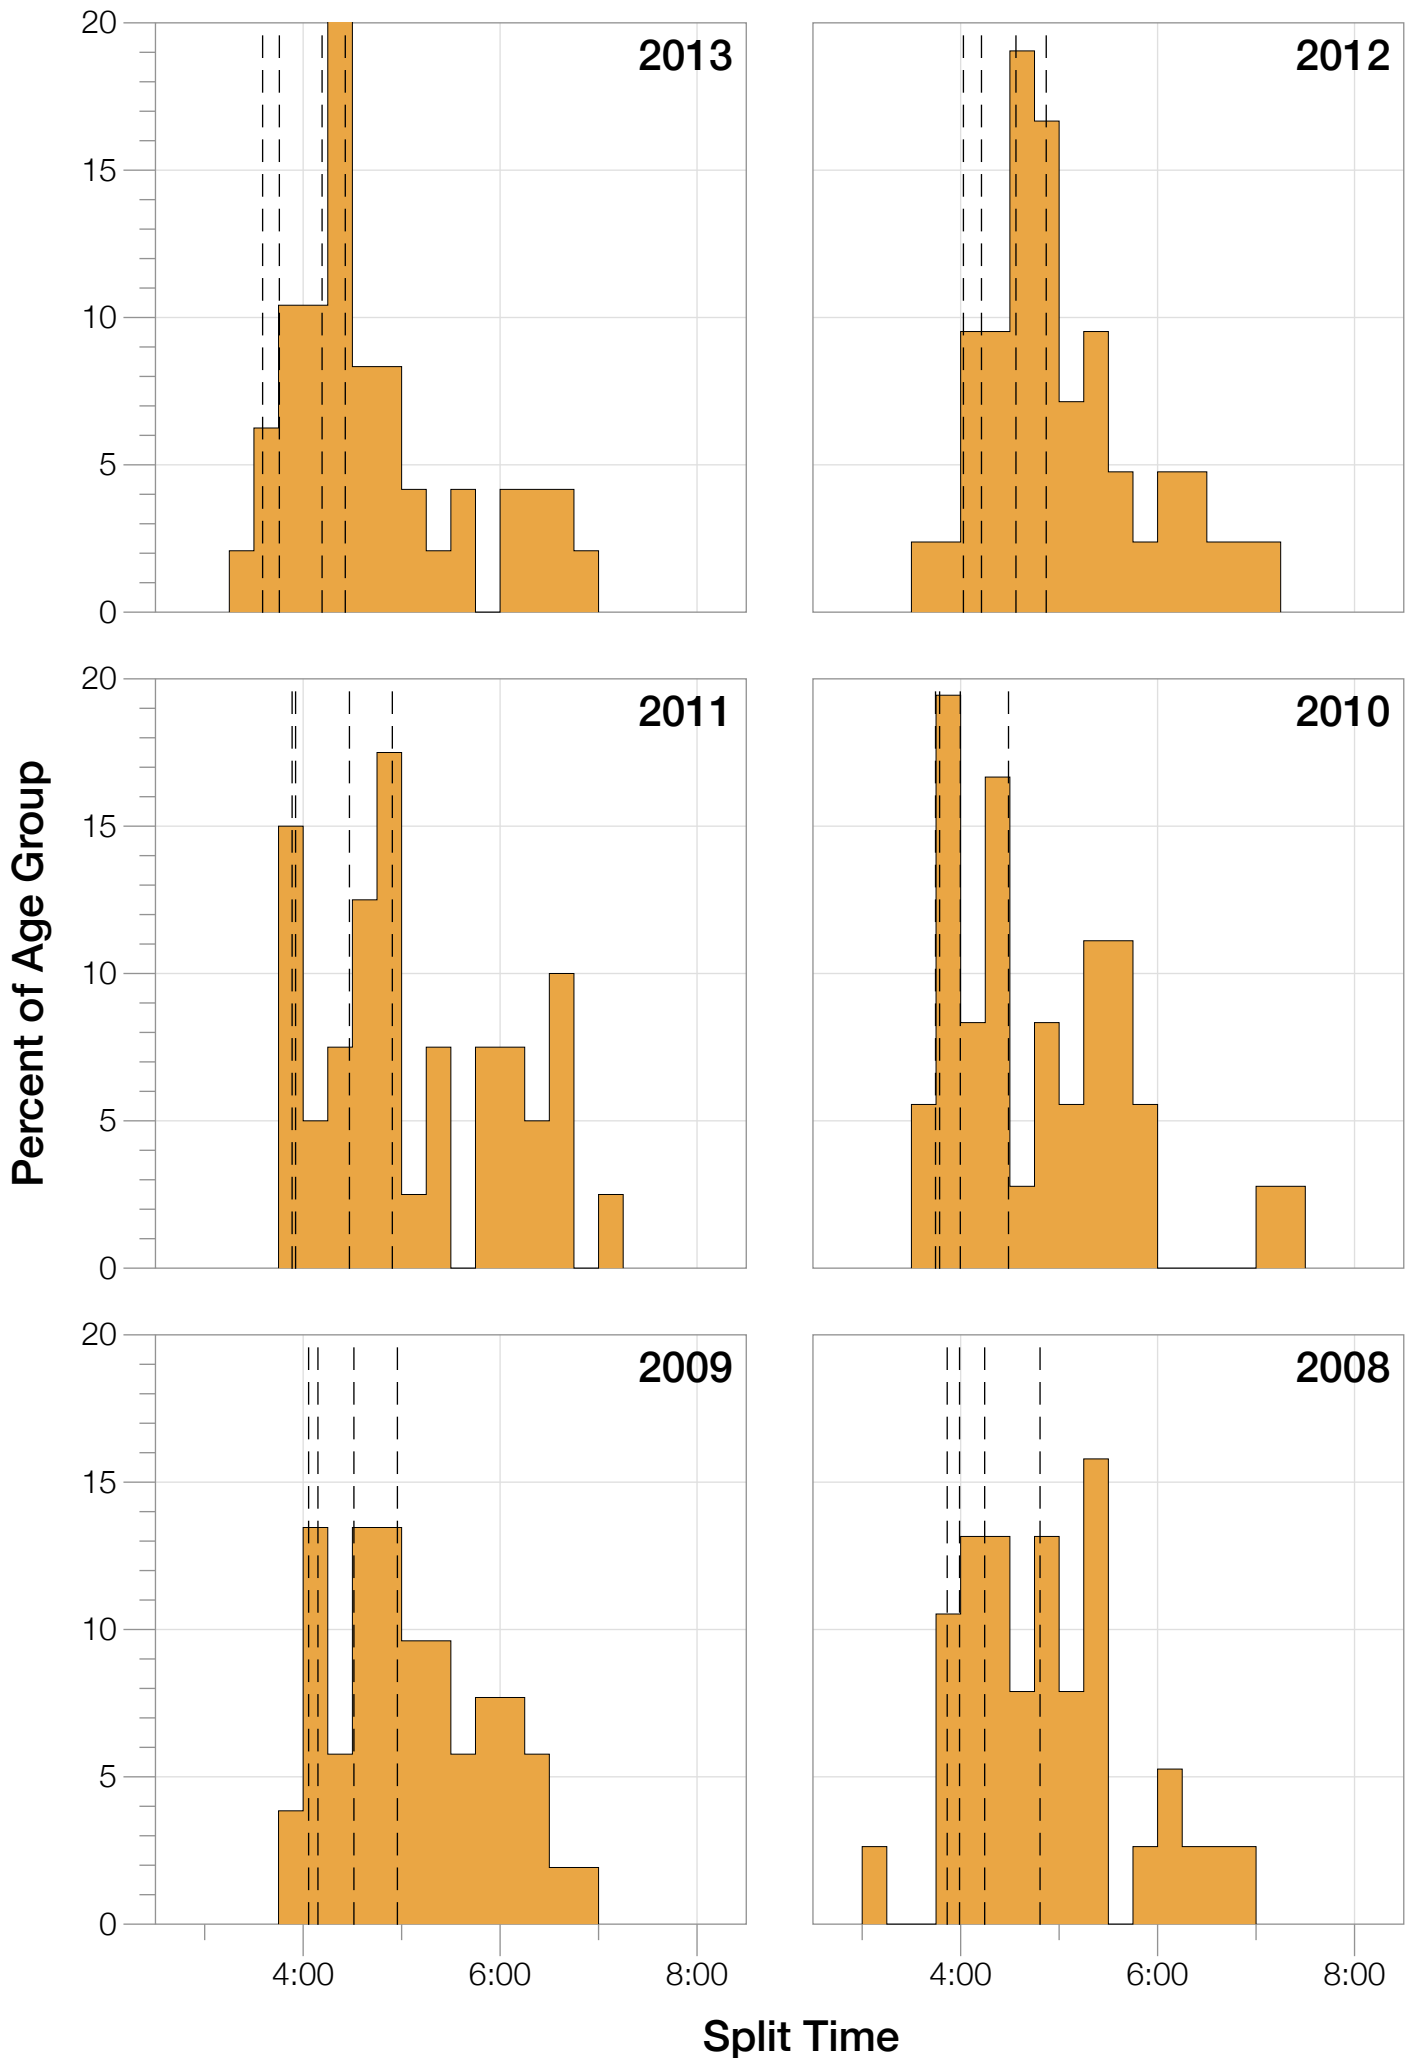

Ironman Western Australia F35-39 Stats

F35-39 Summary Statistics

Year	Finishers	F35-39 Finishers	Male Winner's Time	Female Winner's Time	F35-39 Winner's Time
2004	779	21	8:16:00	9:03:37	10:38:20
2005	588	19	8:27:36	9:31:32	10:55:11
2006	768	20	8:08:57	9:10:01	10:56:30
2007	901	37	8:06:00	9:00:55	9:52:55
2008	1029	38	8:07:06	8:59:24	9:56:23
2009	1124	52	8:13:59	9:16:52	10:07:43
2010	998	36	8:14:01	9:19:44	9:49:41
2011	1180	40	8:12:39	9:25:38	10:12:14
2012	1240	42	8:29:06	9:13:00	10:19:39
2013	1330	48	8:08:16	8:59:44	9:30:09
Average	994	35	8:14:22	9:12:02	10:13:52

F35-39 Swim

F35-39 Swim

F35-39 Bike

F35-39 Bike

F35-39 Run

F35-39 Run

F35-39 Overall

F35-39 Overall

F35-39 Fastest Splits

F35-39 Median Splits

F35-39 Slowest Splits

F35-39 Top 30 Finishing Splits

Estimated Kona Slot Average Finishing Time Finishing Time

F35-39 Top 10 and Kona Times and Splits

Summary Statistics

Position	Swim Time	Bike Time	Run Time	Overall Time
Average Male Winner	0:50:17	4:31:44	2:50:22	8:14:22
Average Female Winner	0:55:43	4:59:46	3:14:15	9:12:02
Average 1st Age Grouper	1:04:53	5:21:15	3:44:57	10:13:52
Average 2nd Age Grouper	1:04:19	5:30:50	3:58:18	10:37:39
Average 3rd Age Grouper	1:09:18	5:35:52	4:04:00	10:52:46
Average 4th Age Grouper	1:07:53	5:41:29	4:05:22	10:58:30
Average 5th Age Grouper	1:13:23	5:46:36	4:02:02	11:06:24
Average 6th Age Grouper	1:09:30	5:49:33	4:12:04	11:15:53
Average 7th Age Grouper	1:08:46	5:45:06	4:25:15	11:24:55
Average 8th Age Grouper	1:11:48	6:03:35	4:19:00	11:39:31
Average 9th Age Grouper	1:12:11	5:53:06	4:39:40	11:49:31
Average 10th Age Grouper	1:10:38	6:07:04	4:34:41	11:57:25
Kona Qualifier Average	1:04:36	5:26:02	3:51:38	10:25:45
Top 10 Age Grouper Average	1:09:16	5:45:26	4:12:32	11:11:39