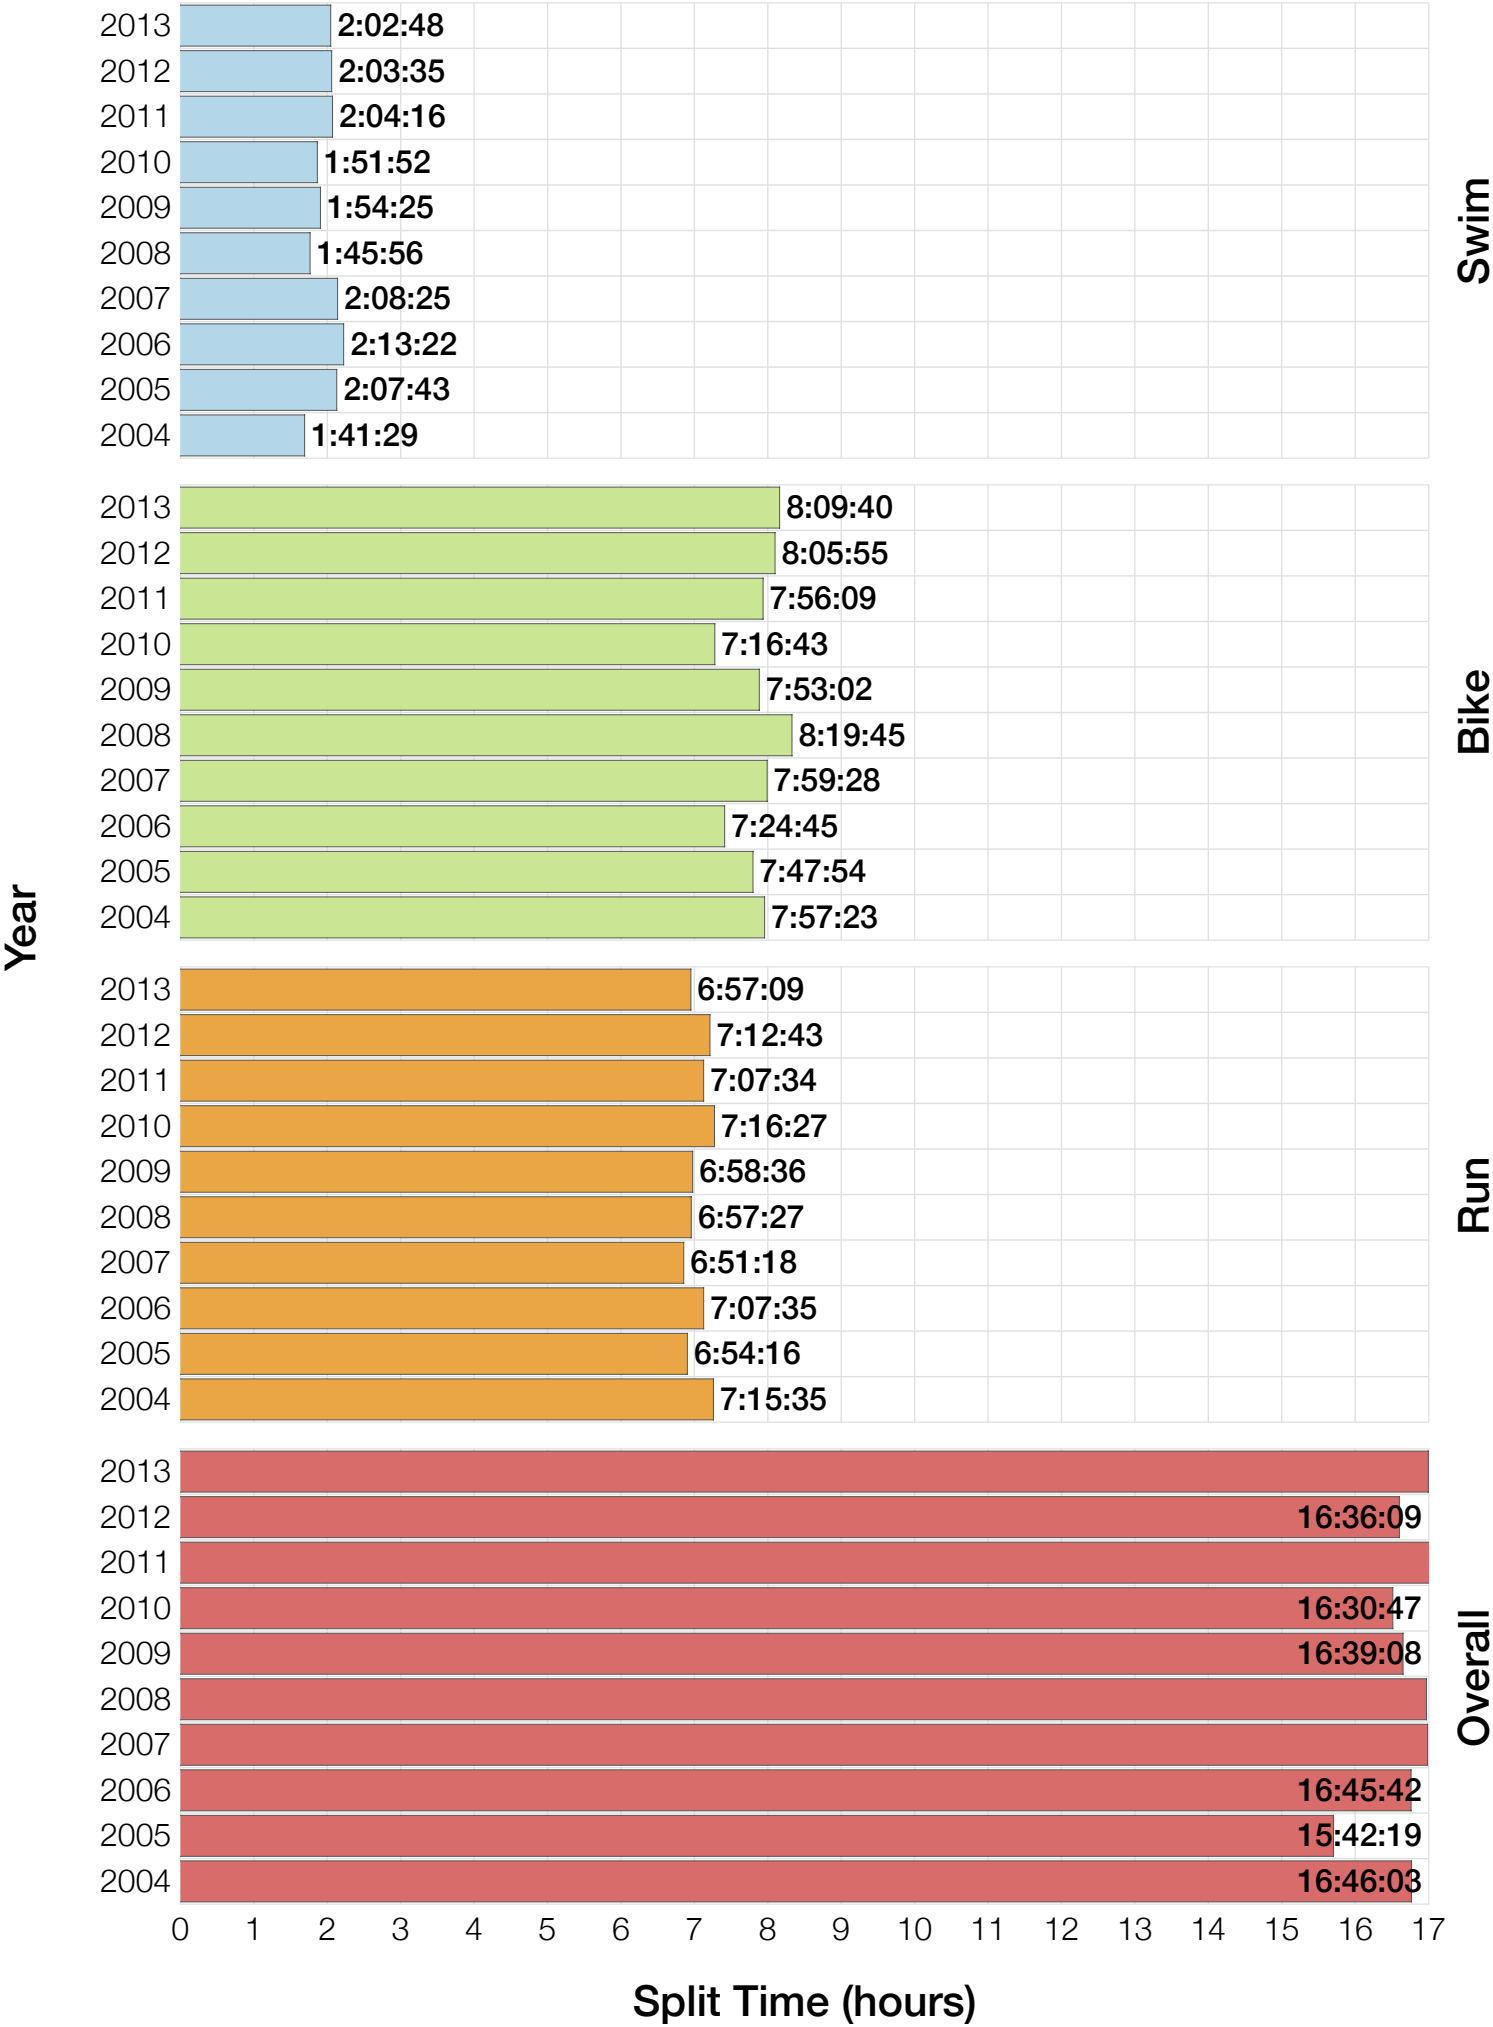

Ironman Western Australia F35-39 Stats

F35-39 Summary Statistics

Year	Finishers	F35-39 Finishers	Male Winner's Time	Female Winner's Time	F35-39 Winner's Time
2004	779	21	8:16:00	9:03:37	10:38:20
2005	588	19	8:27:36	9:31:32	10:55:11
2006	768	20	8:08:57	9:10:01	10:56:30
2007	901	37	8:06:00	9:00:55	9:52:55
2008	1029	38	8:07:06	8:59:24	9:56:23
2009	1124	52	8:13:59	9:16:52	10:07:43
2010	998	36	8:14:01	9:19:44	9:49:41
2011	1180	40	8:12:39	9:25:38	10:12:14
2012	1240	42	8:29:06	9:13:00	10:19:39
2013	1330	48	8:08:16	8:59:44	9:30:09
Average	994	35	8:14:22	9:12:02	10:13:52

F35-39 Swim

F35-39 Swim

F35-39 Bike

F35-39 Bike

F35-39 Run

F35-39 Run

F35-39 Overall

F35-39 Overall

F35-39 Fastest Splits

F35-39 Median Splits

F35-39 Slowest Splits

F35-39 Top 30 Finishing Splits

Estimated Kona Slot Average Finishing Time Finishing Time

F35-39 Top 10 and Kona Times and Splits

Summary Statistics

Position	Swim Time	Bike Time	Run Time	Overall Time
Average Male Winner	0:50:17	4:31:44	2:50:22	8:14:22
Average Female Winner	0:55:43	4:59:46	3:14:15	9:12:02
Average 1st Age Grouper	1:04:53	5:21:15	3:44:57	10:13:52
Average 2nd Age Grouper	1:04:19	5:30:50	3:58:18	10:37:39
Average 3rd Age Grouper	1:09:18	5:35:52	4:04:00	10:52:46
Average 4th Age Grouper	1:07:53	5:41:29	4:05:22	10:58:30
Average 5th Age Grouper	1:13:23	5:46:36	4:02:02	11:06:24
Average 6th Age Grouper	1:09:30	5:49:33	4:12:04	11:15:53
Average 7th Age Grouper	1:08:46	5:45:06	4:25:15	11:24:55
Average 8th Age Grouper	1:11:48	6:03:35	4:19:00	11:39:31
Average 9th Age Grouper	1:12:11	5:53:06	4:39:40	11:49:31
Average 10th Age Grouper	1:10:38	6:07:04	4:34:41	11:57:25
Kona Qualifier Average	1:04:36	5:26:02	3:51:38	10:25:45
Top 10 Age Grouper Average	1:09:16	5:45:26	4:12:32	11:11:39