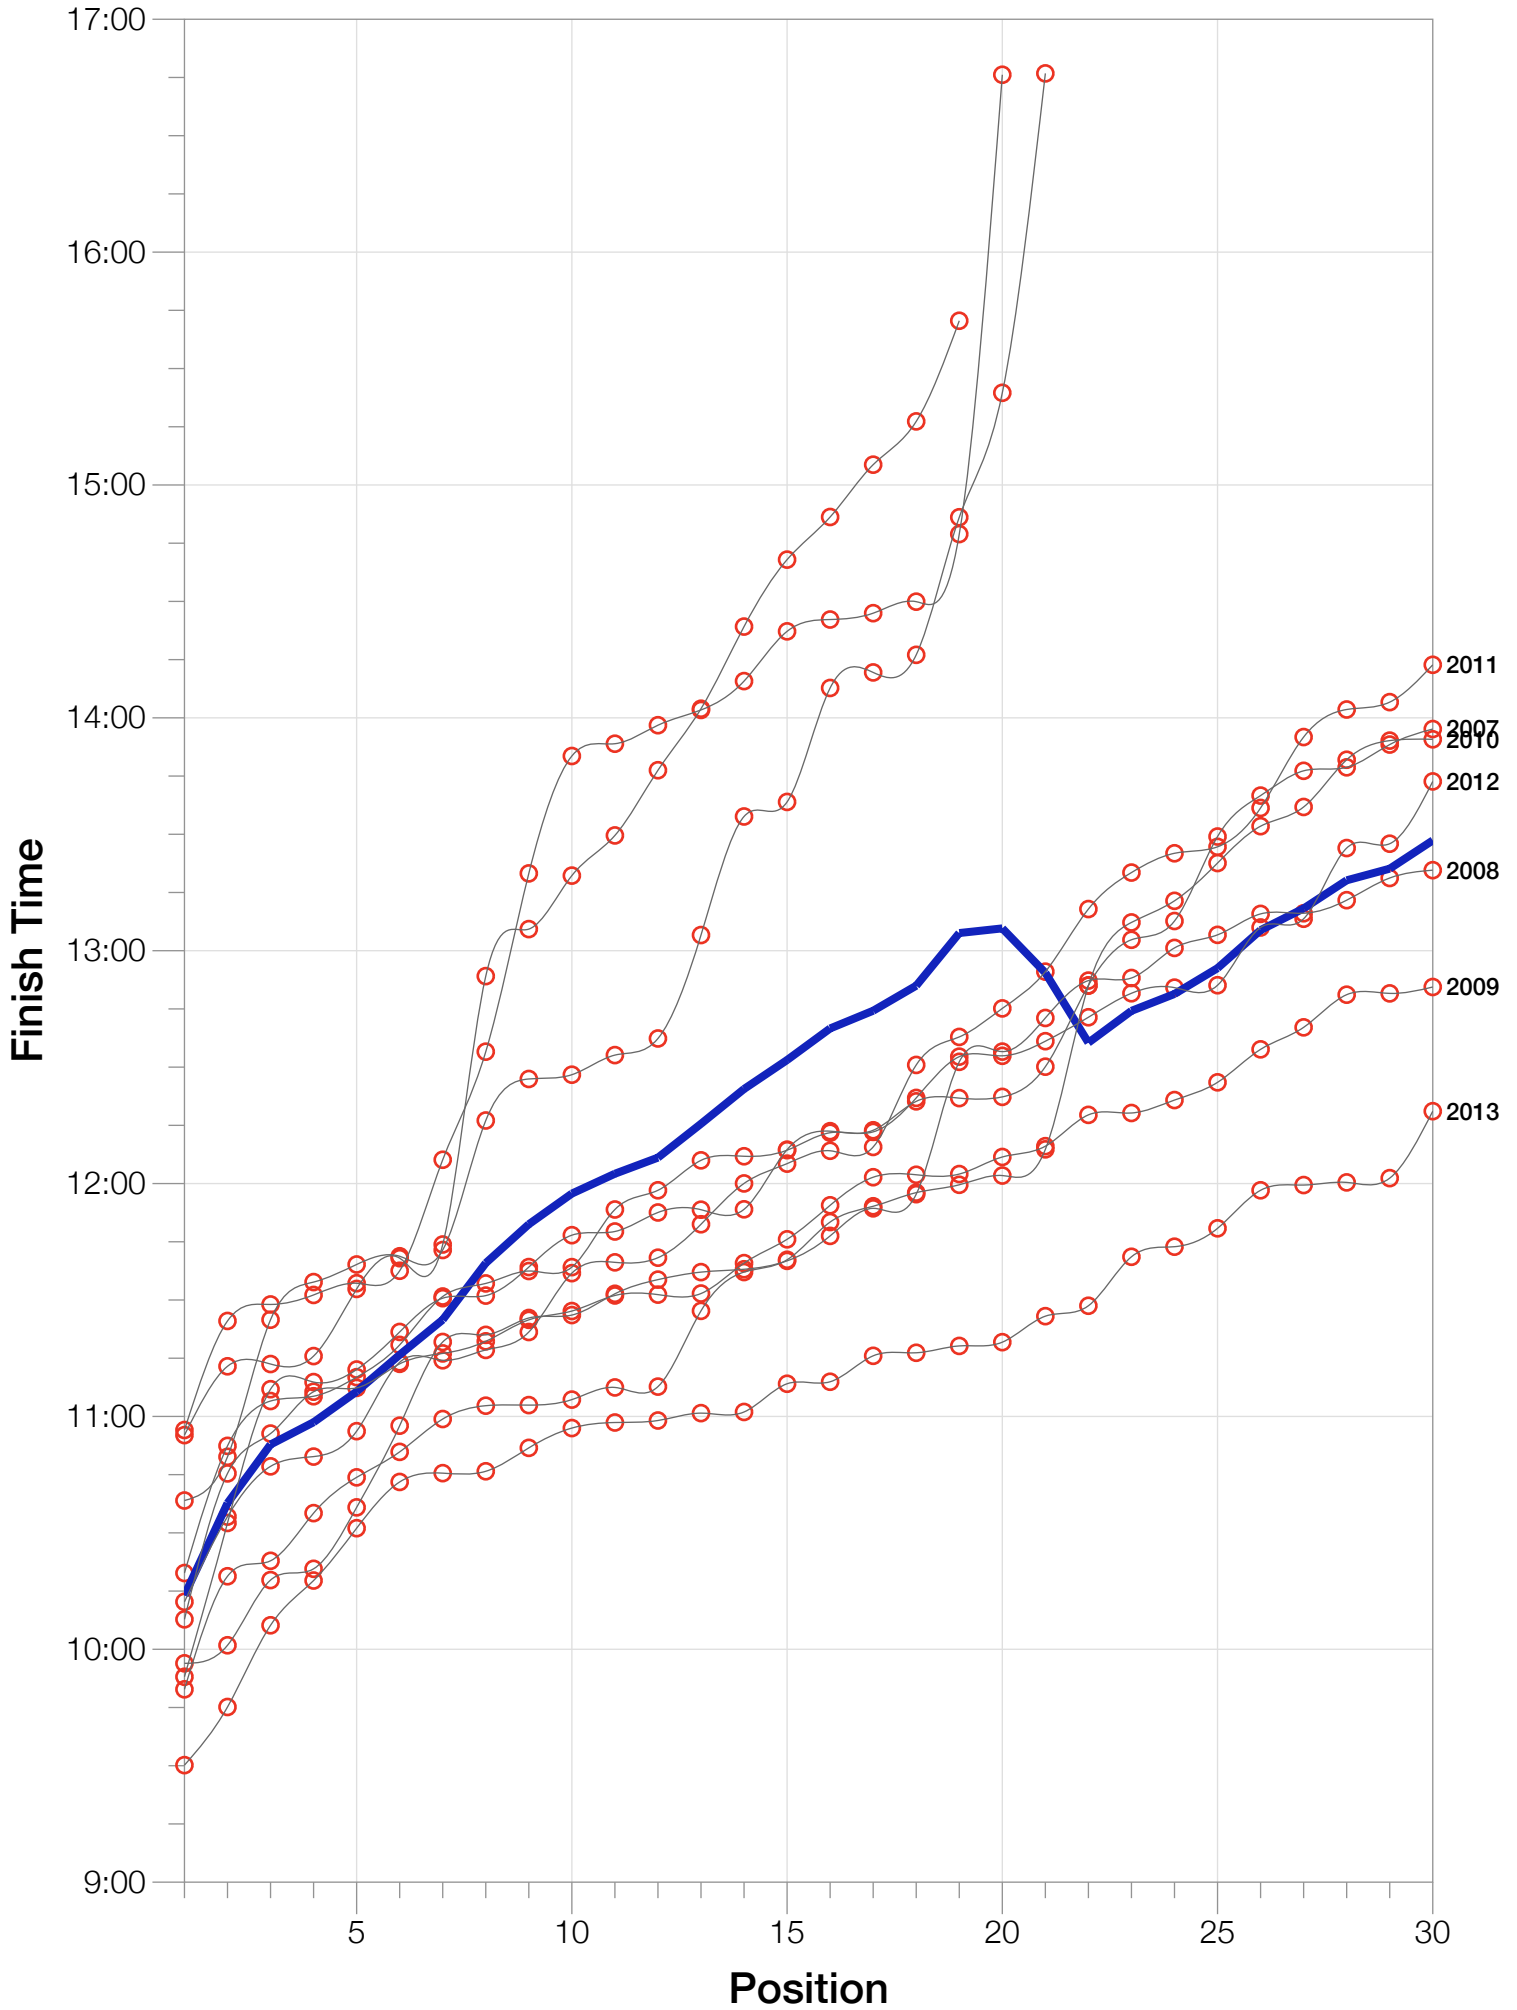

Ironman Western Australia F35-39 Stats

F35-39 Summary Statistics

Year	Finishers	F35-39 Finishers	Male Winner's Time	Female Winner's Time	F35-39 Winner's Time
2004	779	21	8:16:00	9:03:37	10:38:20
2005	588	19	8:27:36	9:31:32	10:55:11
2006	768	20	8:08:57	9:10:01	10:56:30
2007	901	37	8:06:00	9:00:55	9:52:55
2008	1029	38	8:07:06	8:59:24	9:56:23
2009	1124	52	8:13:59	9:16:52	10:07:43
2010	998	36	8:14:01	9:19:44	9:49:41
2011	1180	40	8:12:39	9:25:38	10:12:14
2012	1240	42	8:29:06	9:13:00	10:19:39
2013	1330	48	8:08:16	8:59:44	9:30:09
Average	994	35	8:14:22	9:12:02	10:13:52

F35-39 Fastest Splits

F35-39 Median Splits

F35-39 Slowest Splits

F35-39 Top 30 Finishing Splits

Estimated Kona Slot Average Finishing Time Finishing Time

F35-39 Top 10 and Kona Times and Splits

Summary Statistics

Position	Swim Time	Bike Time	Run Time	Overall Time
Average Male Winner	0:50:17	4:31:44	2:50:22	8:14:22
Average Female Winner	0:55:43	4:59:46	3:14:15	9:12:02
Average 1st Age Grouper	1:04:53	5:21:15	3:44:57	10:13:52
Average 2nd Age Grouper	1:04:19	5:30:50	3:58:18	10:37:39
Average 3rd Age Grouper	1:09:18	5:35:52	4:04:00	10:52:46
Average 4th Age Grouper	1:07:53	5:41:29	4:05:22	10:58:30
Average 5th Age Grouper	1:13:23	5:46:36	4:02:02	11:06:24
Average 6th Age Grouper	1:09:30	5:49:33	4:12:04	11:15:53
Average 7th Age Grouper	1:08:46	5:45:06	4:25:15	11:24:55
Average 8th Age Grouper	1:11:48	6:03:35	4:19:00	11:39:31
Average 9th Age Grouper	1:12:11	5:53:06	4:39:40	11:49:31
Average 10th Age Grouper	1:10:38	6:07:04	4:34:41	11:57:25
Kona Qualifier Average	1:04:36	5:26:02	3:51:38	10:25:45
Top 10 Age Grouper Average	1:09:16	5:45:26	4:12:32	11:11:39