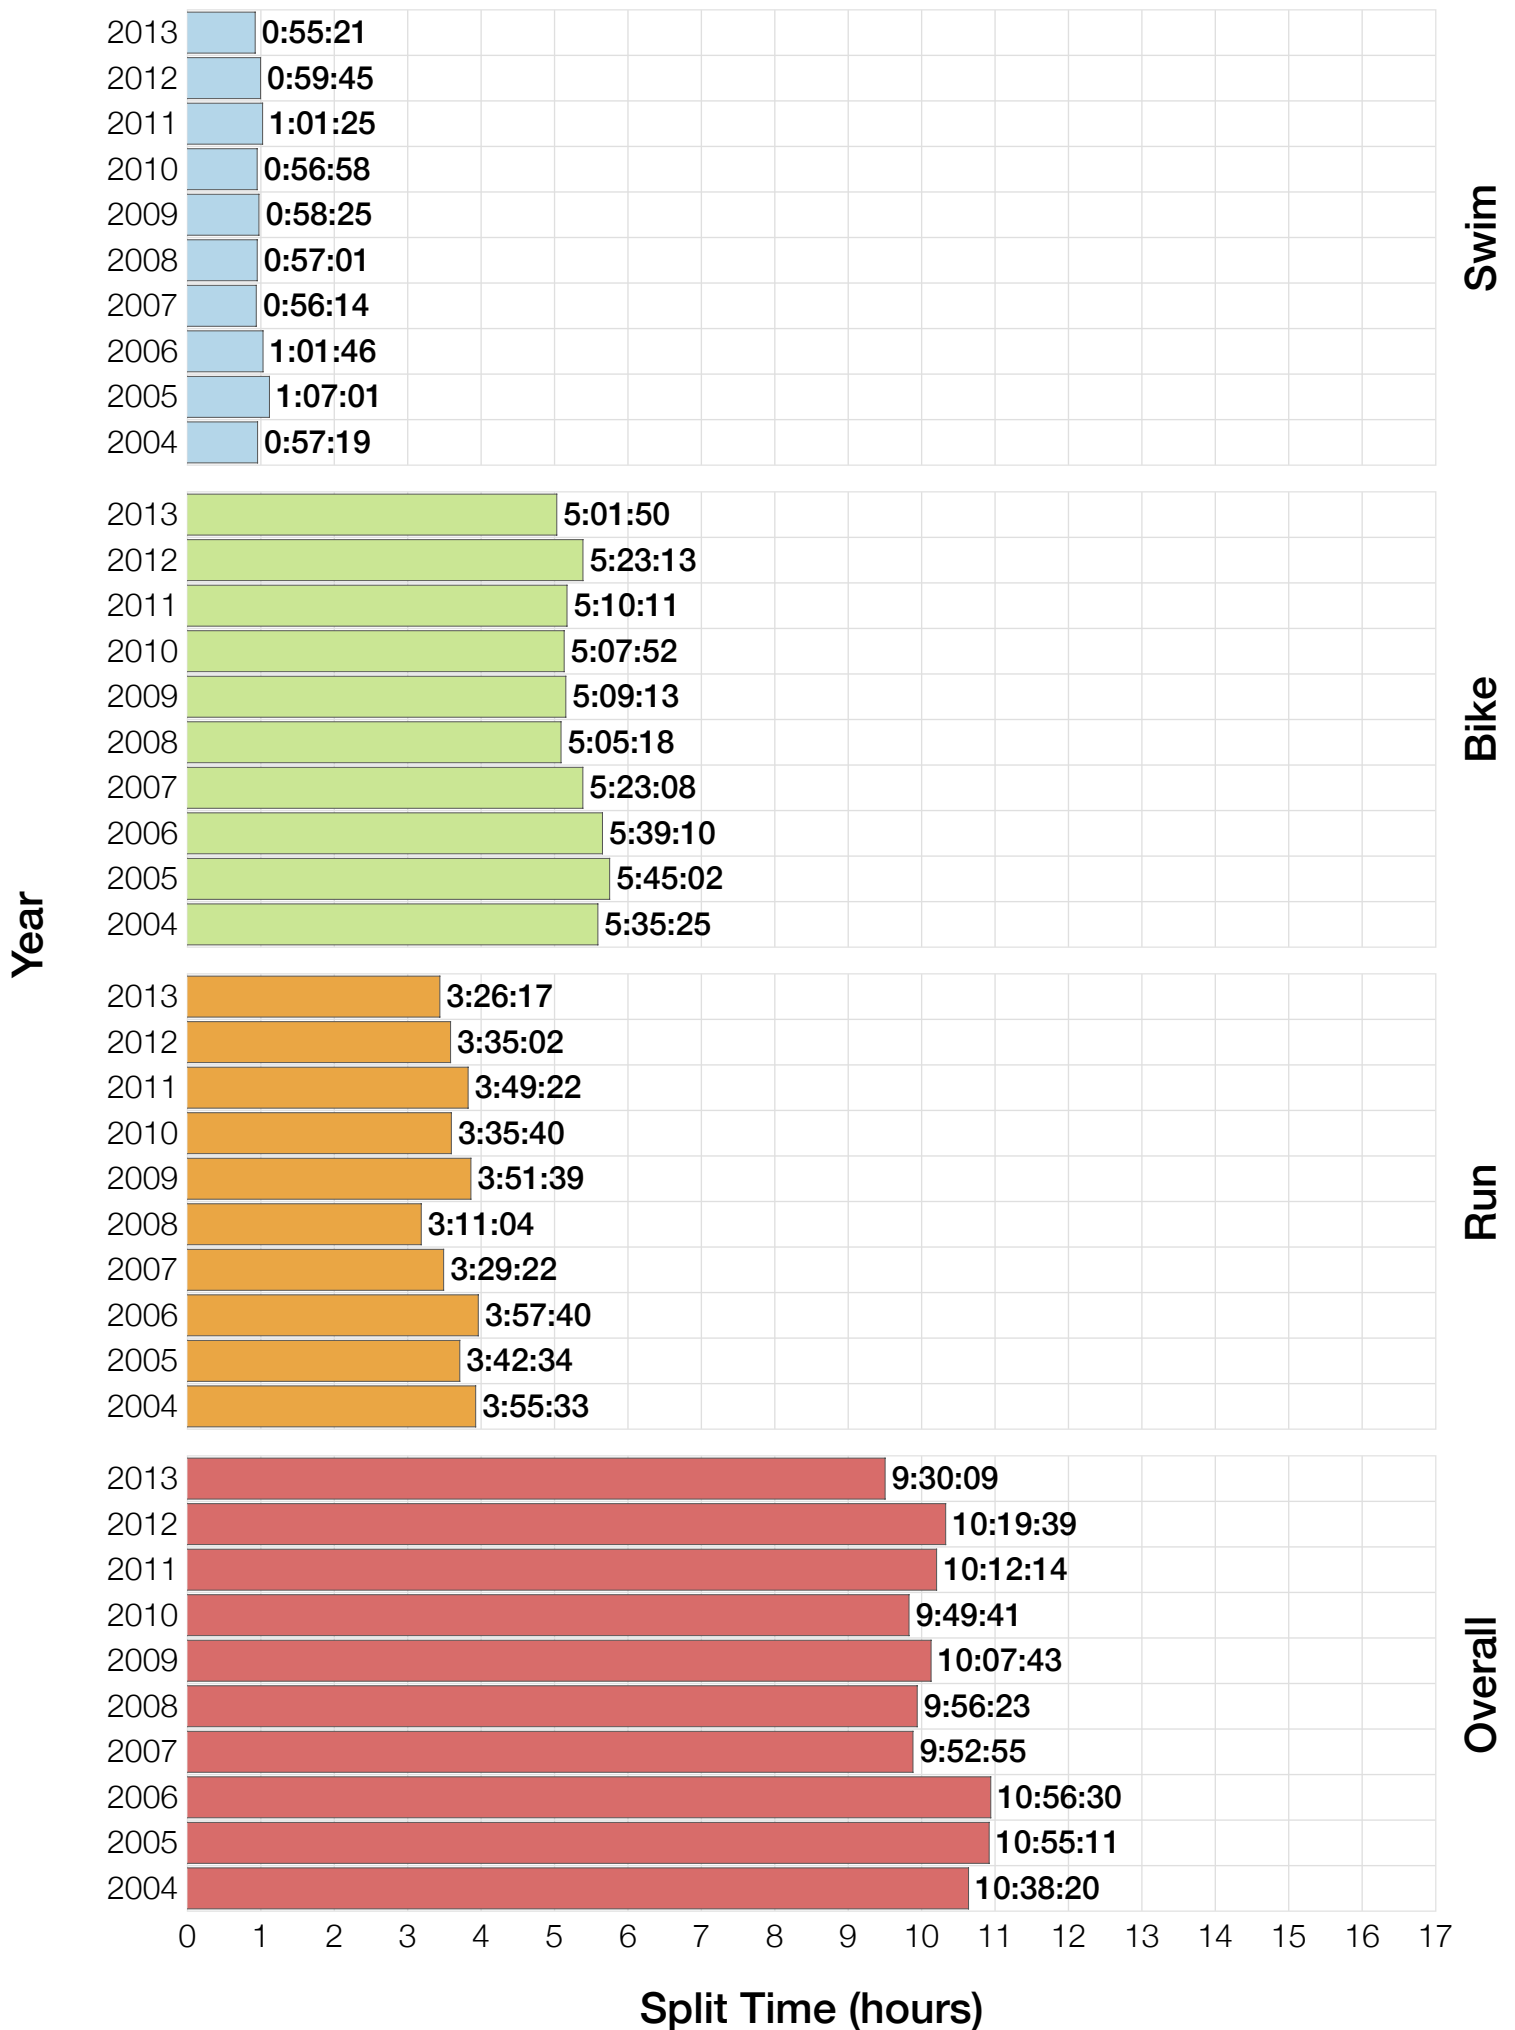

Ironman Western Australia F35-39 Stats

F35-39 Summary Statistics

Year	Finishers	F35-39 Finishers	Male Winner's Time	Female Winner's Time	F35-39 Winner's Time
2004	779	21	8:16:00	9:03:37	10:38:20
2005	588	19	8:27:36	9:31:32	10:55:11
2006	768	20	8:08:57	9:10:01	10:56:30
2007	901	37	8:06:00	9:00:55	9:52:55
2008	1029	38	8:07:06	8:59:24	9:56:23
2009	1124	52	8:13:59	9:16:52	10:07:43
2010	998	36	8:14:01	9:19:44	9:49:41
2011	1180	40	8:12:39	9:25:38	10:12:14
2012	1240	42	8:29:06	9:13:00	10:19:39
2013	1330	48	8:08:16	8:59:44	9:30:09
Average	994	35	8:14:22	9:12:02	10:13:52

F35-39 Swim

F35-39 Swim

F35-39 Bike

F35-39 Bike

F35-39 Run

F35-39 Run

F35-39 Overall

F35-39 Overall

F35-39 Fastest Splits

F35-39 Median Splits

F35-39 Slowest Splits

F35-39 Top 30 Finishing Splits

Estimated Kona Slot Average Finishing Time Finishing Time

F35-39 Top 10 and Kona Times and Splits

Summary Statistics

Position	Swim Time	Bike Time	Run Time	Overall Time
Average Male Winner	0:50:17	4:31:44	2:50:22	8:14:22
Average Female Winner	0:55:43	4:59:46	3:14:15	9:12:02
Average 1st Age Grouper	1:04:53	5:21:15	3:44:57	10:13:52
Average 2nd Age Grouper	1:04:19	5:30:50	3:58:18	10:37:39
Average 3rd Age Grouper	1:09:18	5:35:52	4:04:00	10:52:46
Average 4th Age Grouper	1:07:53	5:41:29	4:05:22	10:58:30
Average 5th Age Grouper	1:13:23	5:46:36	4:02:02	11:06:24
Average 6th Age Grouper	1:09:30	5:49:33	4:12:04	11:15:53
Average 7th Age Grouper	1:08:46	5:45:06	4:25:15	11:24:55
Average 8th Age Grouper	1:11:48	6:03:35	4:19:00	11:39:31
Average 9th Age Grouper	1:12:11	5:53:06	4:39:40	11:49:31
Average 10th Age Grouper	1:10:38	6:07:04	4:34:41	11:57:25
Kona Qualifier Average	1:04:36	5:26:02	3:51:38	10:25:45
Top 10 Age Grouper Average	1:09:16	5:45:26	4:12:32	11:11:39