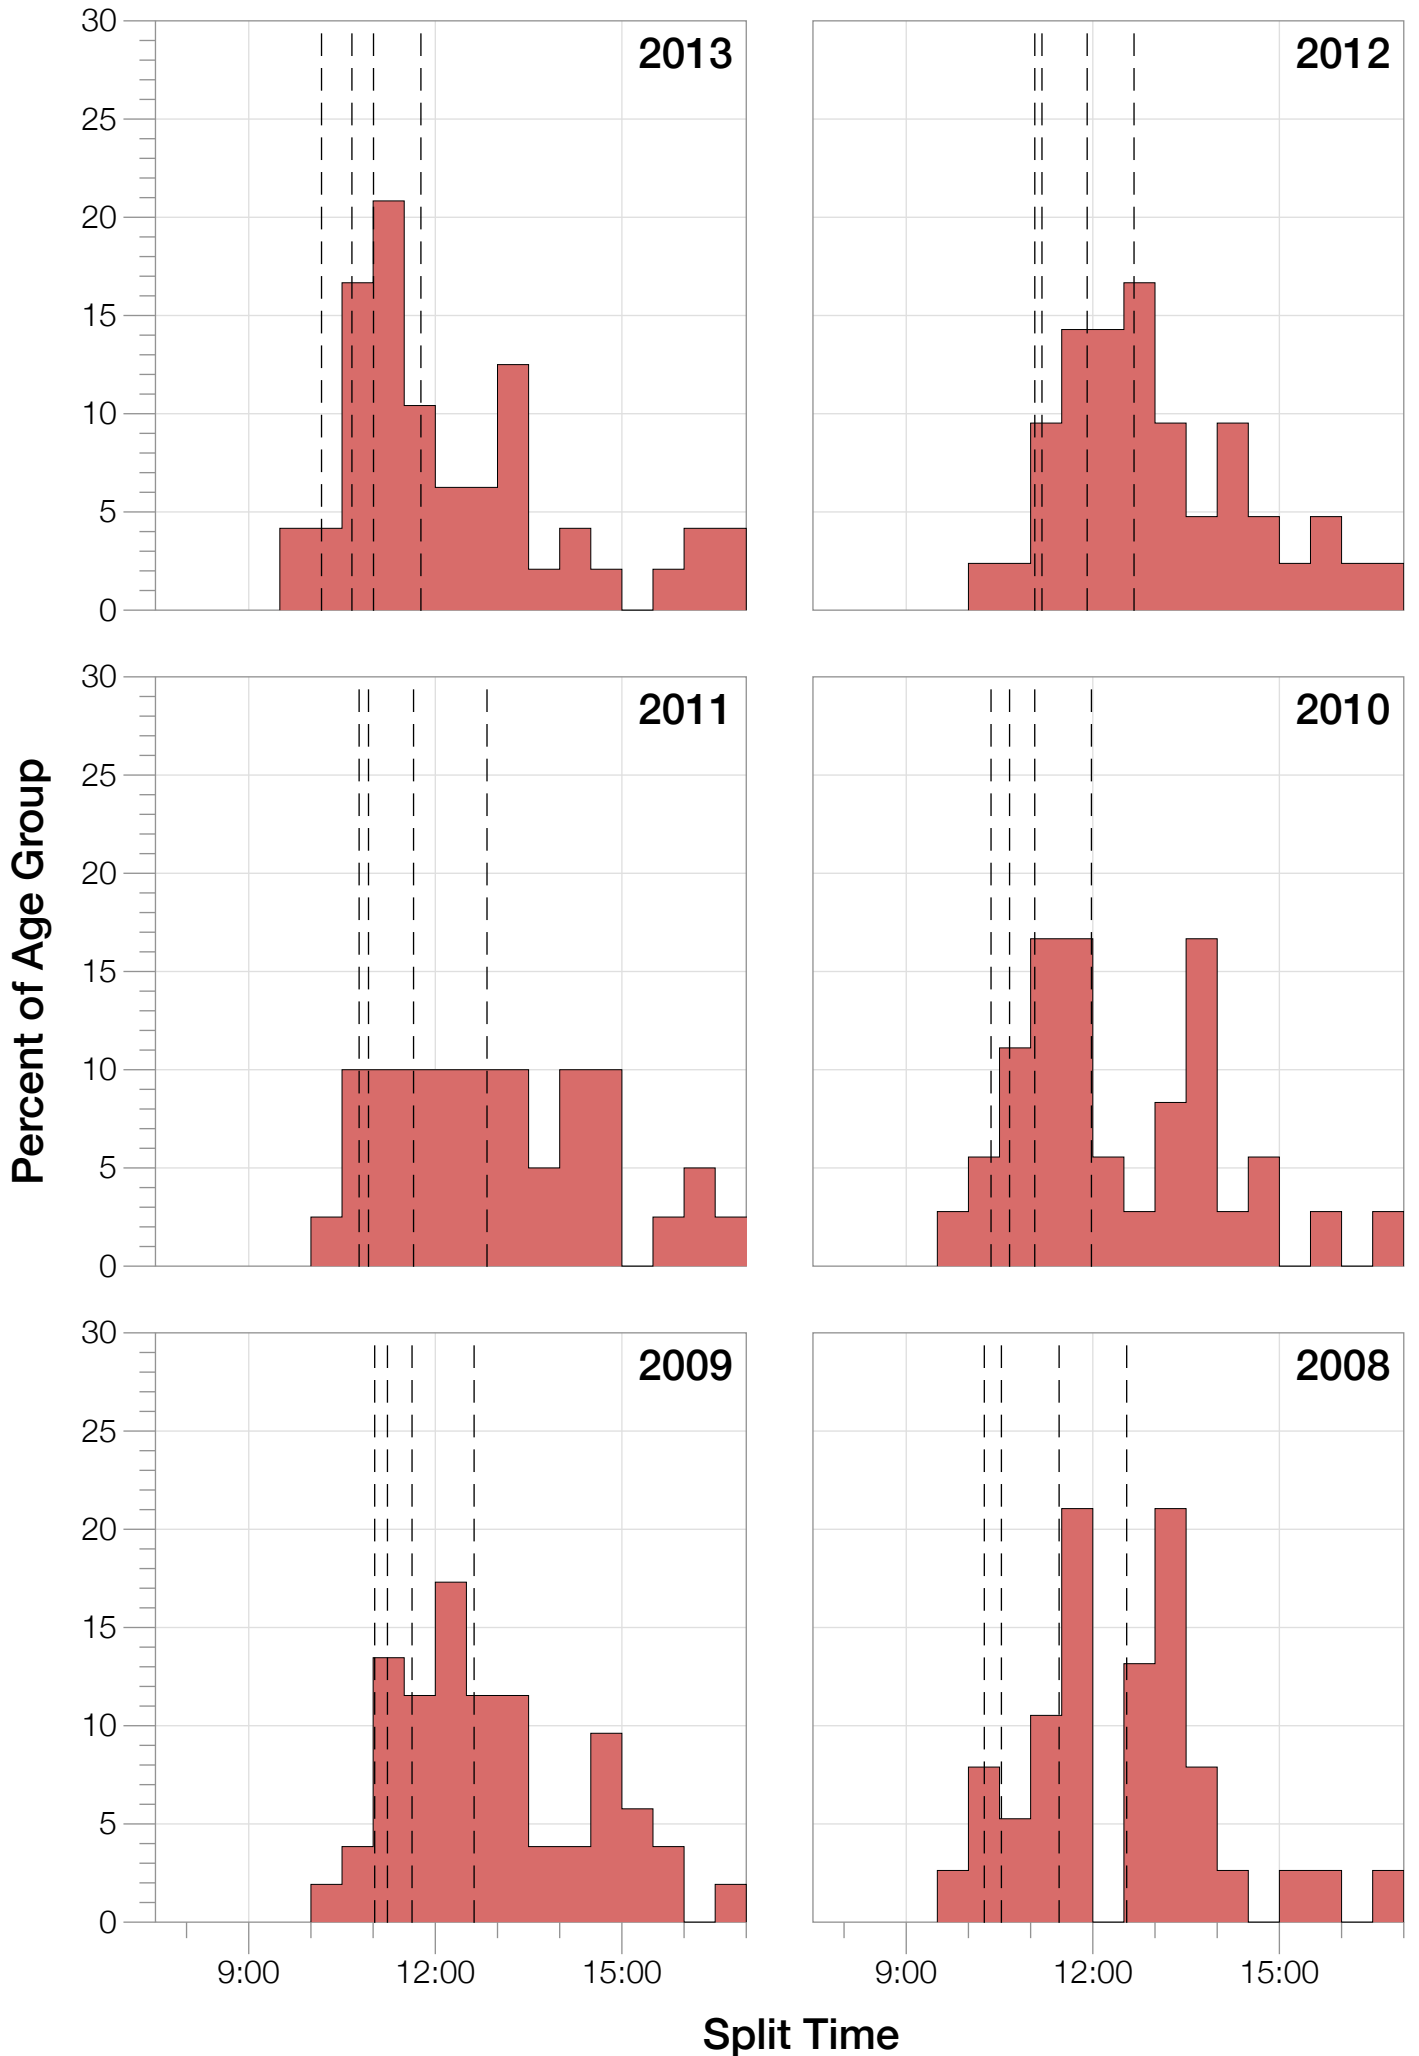

Ironman Western Australia F35-39 Stats

F35-39 Summary Statistics

Year	Finishers	F35-39 Finishers	Male Winner's Time	Female Winner's Time	F35-39 Winner's Time
2004	779	21	8:16:00	9:03:37	10:38:20
2005	588	19	8:27:36	9:31:32	10:55:11
2006	768	20	8:08:57	9:10:01	10:56:30
2007	901	37	8:06:00	9:00:55	9:52:55
2008	1029	38	8:07:06	8:59:24	9:56:23
2009	1124	52	8:13:59	9:16:52	10:07:43
2010	998	36	8:14:01	9:19:44	9:49:41
2011	1180	40	8:12:39	9:25:38	10:12:14
2012	1240	42	8:29:06	9:13:00	10:19:39
2013	1330	48	8:08:16	8:59:44	9:30:09
Average	994	35	8:14:22	9:12:02	10:13:52

F35-39 Swim

F35-39 Swim

F35-39 Bike

F35-39 Bike

F35-39 Run

F35-39 Run

F35-39 Overall

F35-39 Overall

F35-39 Fastest Splits

F35-39 Median Splits

F35-39 Slowest Splits

F35-39 Top 30 Finishing Splits

Estimated Kona Slot Average Finishing Time Finishing Time

F35-39 Top 10 and Kona Times and Splits

Summary Statistics

Position	Swim Time	Bike Time	Run Time	Overall Time
Average Male Winner	0:50:17	4:31:44	2:50:22	8:14:22
Average Female Winner	0:55:43	4:59:46	3:14:15	9:12:02
Average 1st Age Grouper	1:04:53	5:21:15	3:44:57	10:13:52
Average 2nd Age Grouper	1:04:19	5:30:50	3:58:18	10:37:39
Average 3rd Age Grouper	1:09:18	5:35:52	4:04:00	10:52:46
Average 4th Age Grouper	1:07:53	5:41:29	4:05:22	10:58:30
Average 5th Age Grouper	1:13:23	5:46:36	4:02:02	11:06:24
Average 6th Age Grouper	1:09:30	5:49:33	4:12:04	11:15:53
Average 7th Age Grouper	1:08:46	5:45:06	4:25:15	11:24:55
Average 8th Age Grouper	1:11:48	6:03:35	4:19:00	11:39:31
Average 9th Age Grouper	1:12:11	5:53:06	4:39:40	11:49:31
Average 10th Age Grouper	1:10:38	6:07:04	4:34:41	11:57:25
Kona Qualifier Average	1:04:36	5:26:02	3:51:38	10:25:45
Top 10 Age Grouper Average	1:09:16	5:45:26	4:12:32	11:11:39