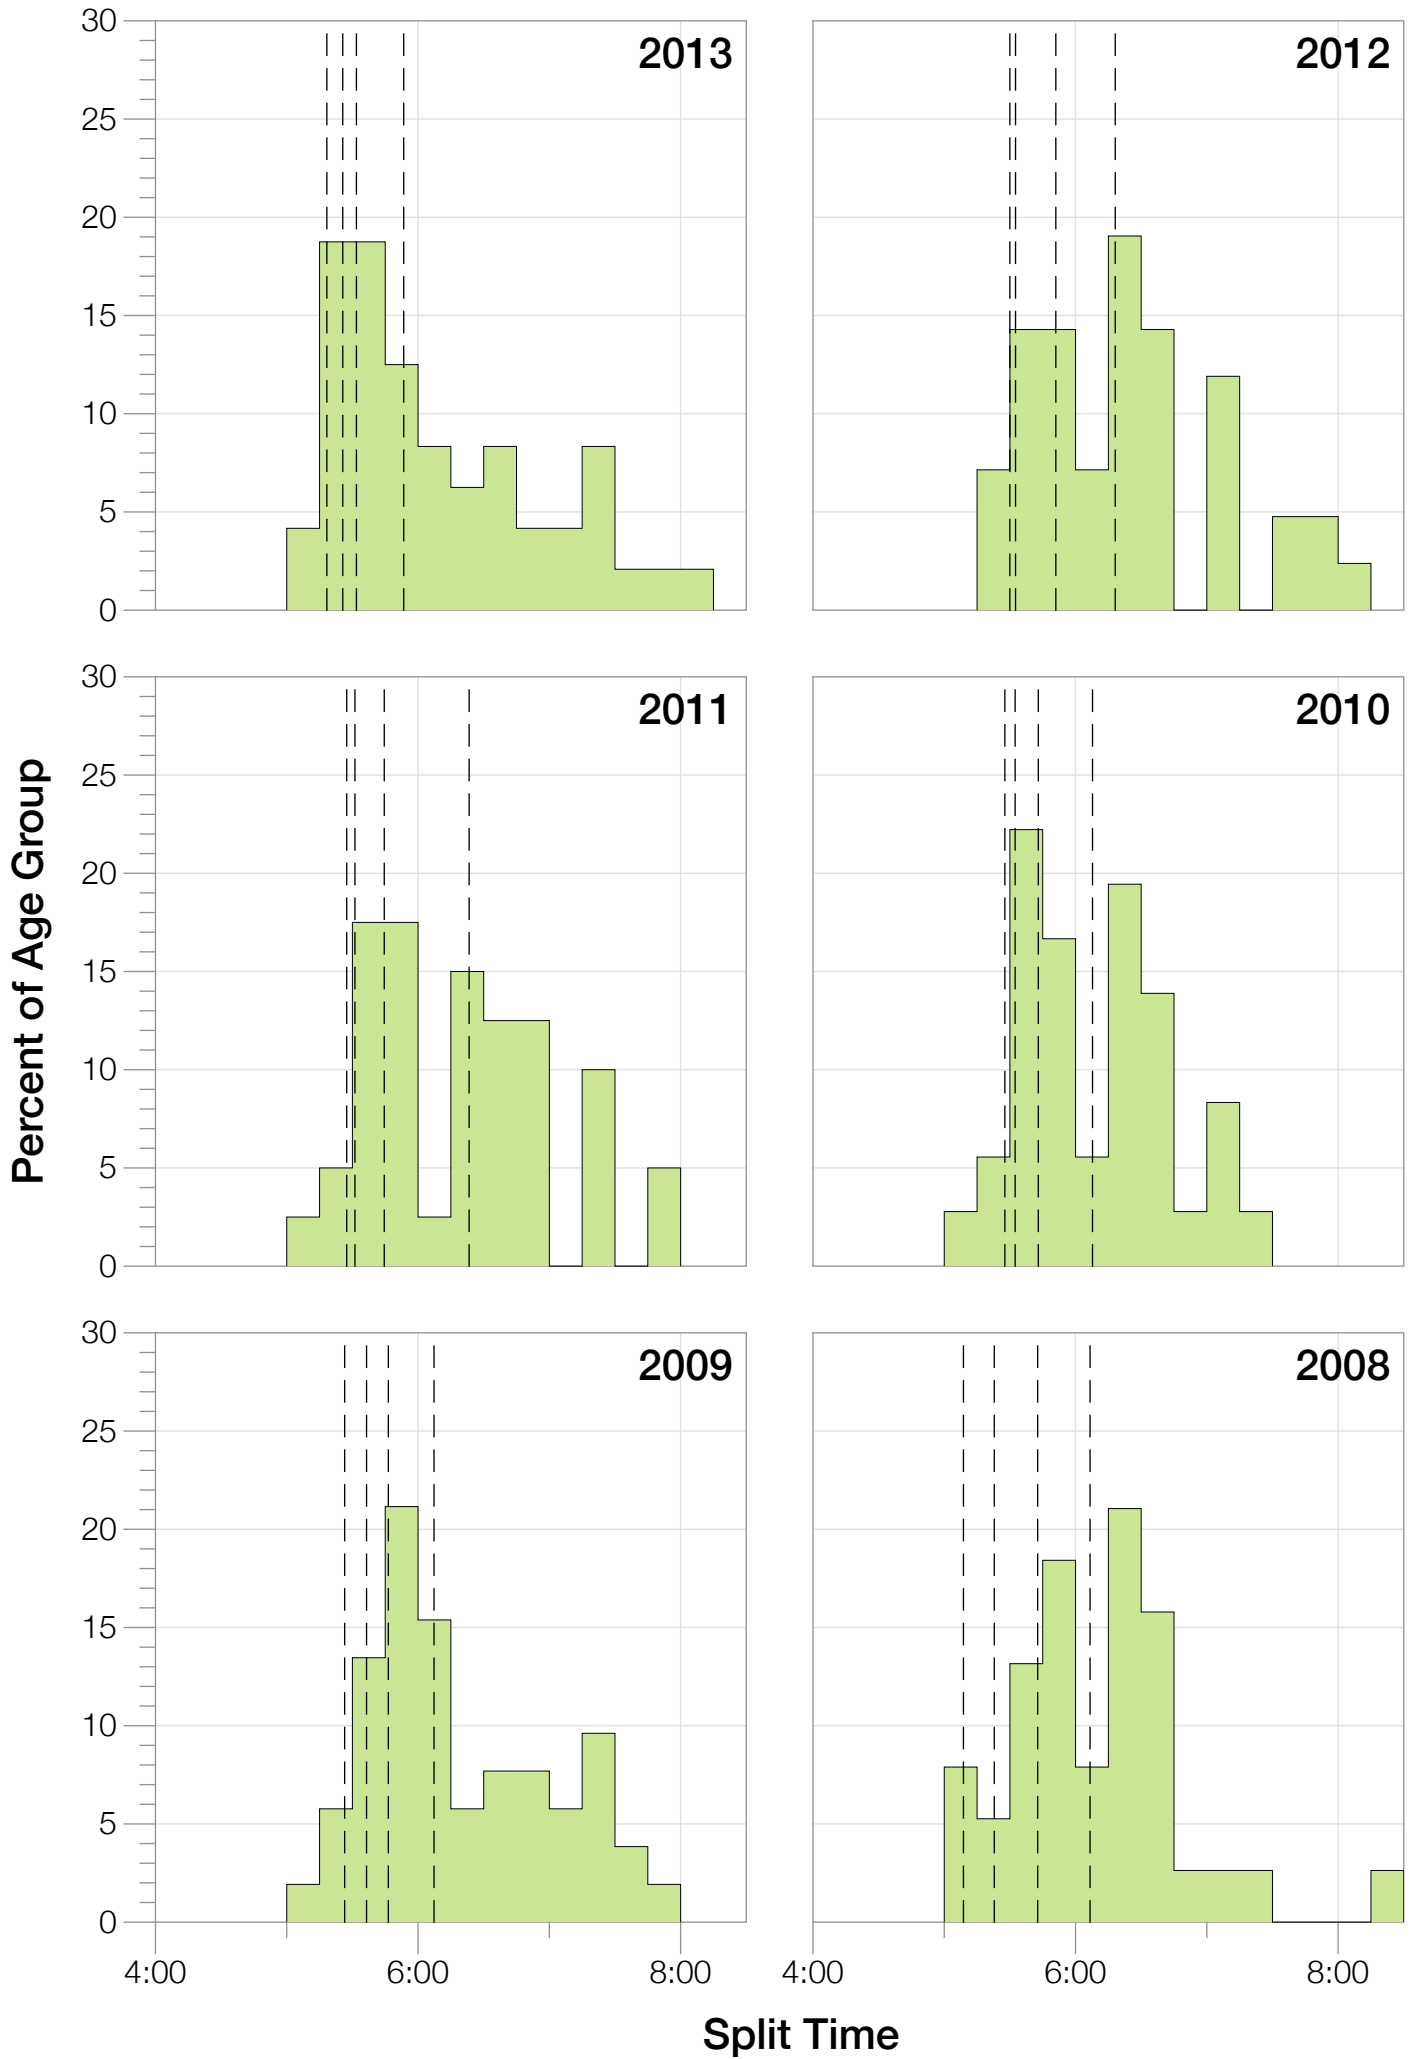

Ironman Western Australia F35-39 Stats

F35-39 Summary Statistics

Year	Finishers	F35-39 Finishers	Male Winner's Time	Female Winner's Time	F35-39 Winner's Time
2004	779	21	8:16:00	9:03:37	10:38:20
2005	588	19	8:27:36	9:31:32	10:55:11
2006	768	20	8:08:57	9:10:01	10:56:30
2007	901	37	8:06:00	9:00:55	9:52:55
2008	1029	38	8:07:06	8:59:24	9:56:23
2009	1124	52	8:13:59	9:16:52	10:07:43
2010	998	36	8:14:01	9:19:44	9:49:41
2011	1180	40	8:12:39	9:25:38	10:12:14
2012	1240	42	8:29:06	9:13:00	10:19:39
2013	1330	48	8:08:16	8:59:44	9:30:09
Average	994	35	8:14:22	9:12:02	10:13:52

F35-39 Swim

F35-39 Swim

F35-39 Bike

F35-39 Bike

F35-39 Run

F35-39 Run

F35-39 Overall

F35-39 Overall

F35-39 Fastest Splits

F35-39 Median Splits

F35-39 Slowest Splits

F35-39 Top 30 Finishing Splits

Estimated Kona Slot Average Finishing Time Finishing Time

F35-39 Top 10 and Kona Times and Splits

Summary Statistics

Position	Swim Time	Bike Time	Run Time	Overall Time
Average Male Winner	0:50:17	4:31:44	2:50:22	8:14:22
Average Female Winner	0:55:43	4:59:46	3:14:15	9:12:02
Average 1st Age Grouper	1:04:53	5:21:15	3:44:57	10:13:52
Average 2nd Age Grouper	1:04:19	5:30:50	3:58:18	10:37:39
Average 3rd Age Grouper	1:09:18	5:35:52	4:04:00	10:52:46
Average 4th Age Grouper	1:07:53	5:41:29	4:05:22	10:58:30
Average 5th Age Grouper	1:13:23	5:46:36	4:02:02	11:06:24
Average 6th Age Grouper	1:09:30	5:49:33	4:12:04	11:15:53
Average 7th Age Grouper	1:08:46	5:45:06	4:25:15	11:24:55
Average 8th Age Grouper	1:11:48	6:03:35	4:19:00	11:39:31
Average 9th Age Grouper	1:12:11	5:53:06	4:39:40	11:49:31
Average 10th Age Grouper	1:10:38	6:07:04	4:34:41	11:57:25
Kona Qualifier Average	1:04:36	5:26:02	3:51:38	10:25:45
Top 10 Age Grouper Average	1:09:16	5:45:26	4:12:32	11:11:39