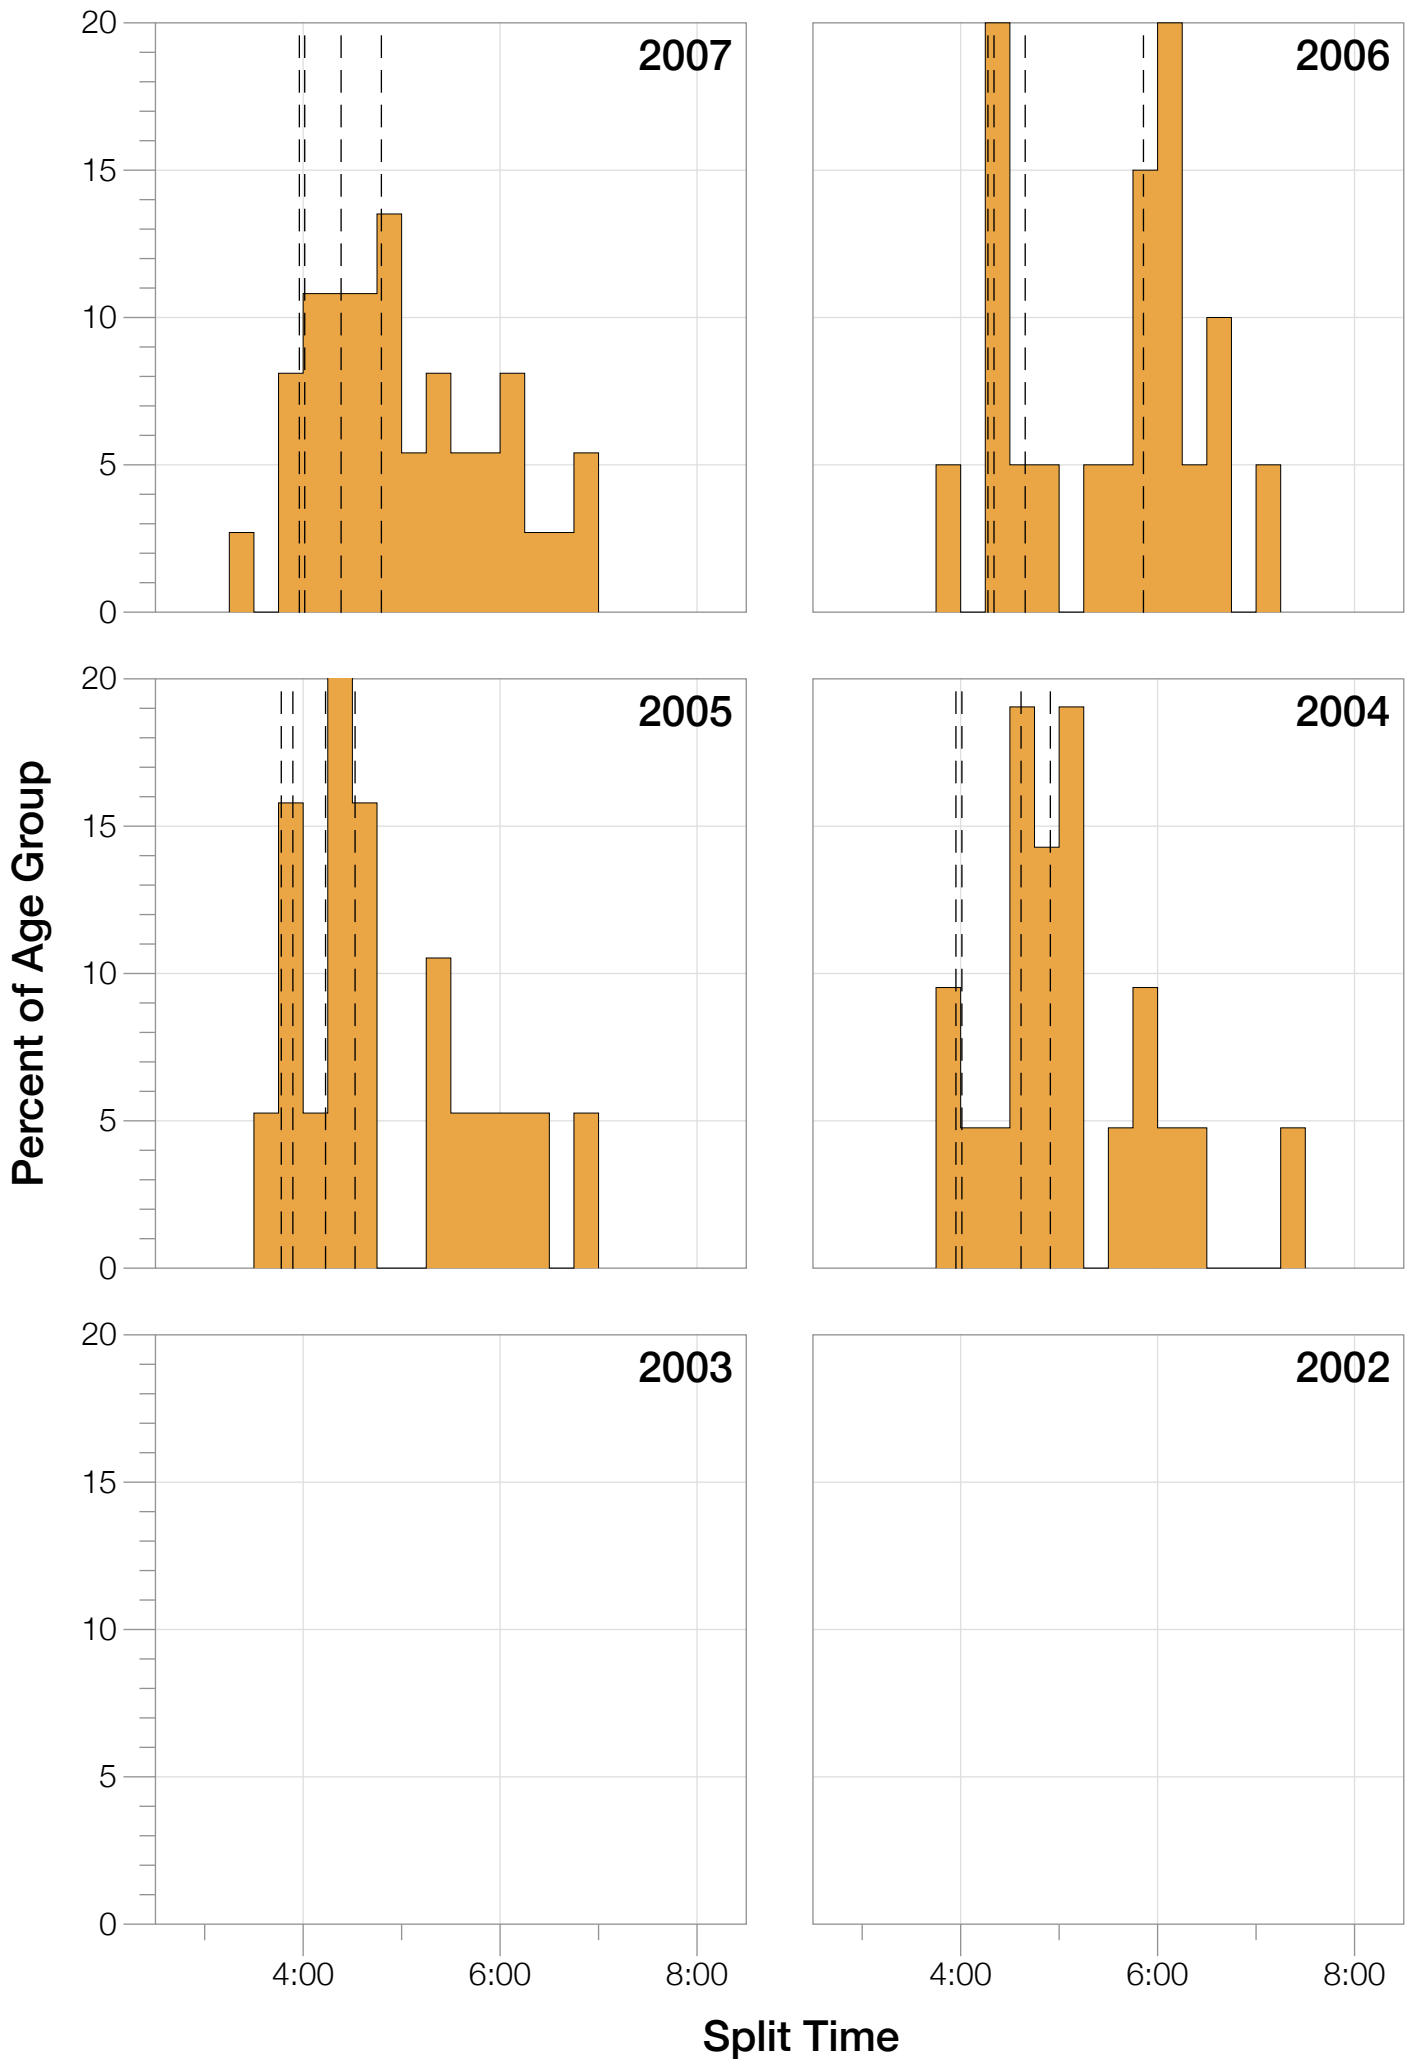

Ironman Western Australia F35-39 Stats

F35-39 Summary Statistics

Year	Finishers	F35-39 Finishers	Male Winner's Time	Female Winner's Time	F35-39 Winner's Time
2004	779	21	8:16:00	9:03:37	10:38:20
2005	588	19	8:27:36	9:31:32	10:55:11
2006	768	20	8:08:57	9:10:01	10:56:30
2007	901	37	8:06:00	9:00:55	9:52:55
2008	1029	38	8:07:06	8:59:24	9:56:23
2009	1124	52	8:13:59	9:16:52	10:07:43
2010	998	36	8:14:01	9:19:44	9:49:41
2011	1180	40	8:12:39	9:25:38	10:12:14
2012	1240	42	8:29:06	9:13:00	10:19:39
2013	1330	48	8:08:16	8:59:44	9:30:09
Average	994	35	8:14:22	9:12:02	10:13:52

F35-39 Swim

F35-39 Swim

F35-39 Bike

F35-39 Bike

F35-39 Run

F35-39 Run

F35-39 Overall

F35-39 Overall

F35-39 Fastest Splits

F35-39 Median Splits

F35-39 Slowest Splits

F35-39 Top 30 Finishing Splits

Estimated Kona Slot Average Finishing Time Finishing Time

F35-39 Top 10 and Kona Times and Splits

Summary Statistics

Position	Swim Time	Bike Time	Run Time	Overall Time
Average Male Winner	0:50:17	4:31:44	2:50:22	8:14:22
Average Female Winner	0:55:43	4:59:46	3:14:15	9:12:02
Average 1st Age Grouper	1:04:53	5:21:15	3:44:57	10:13:52
Average 2nd Age Grouper	1:04:19	5:30:50	3:58:18	10:37:39
Average 3rd Age Grouper	1:09:18	5:35:52	4:04:00	10:52:46
Average 4th Age Grouper	1:07:53	5:41:29	4:05:22	10:58:30
Average 5th Age Grouper	1:13:23	5:46:36	4:02:02	11:06:24
Average 6th Age Grouper	1:09:30	5:49:33	4:12:04	11:15:53
Average 7th Age Grouper	1:08:46	5:45:06	4:25:15	11:24:55
Average 8th Age Grouper	1:11:48	6:03:35	4:19:00	11:39:31
Average 9th Age Grouper	1:12:11	5:53:06	4:39:40	11:49:31
Average 10th Age Grouper	1:10:38	6:07:04	4:34:41	11:57:25
Kona Qualifier Average	1:04:36	5:26:02	3:51:38	10:25:45
Top 10 Age Grouper Average	1:09:16	5:45:26	4:12:32	11:11:39