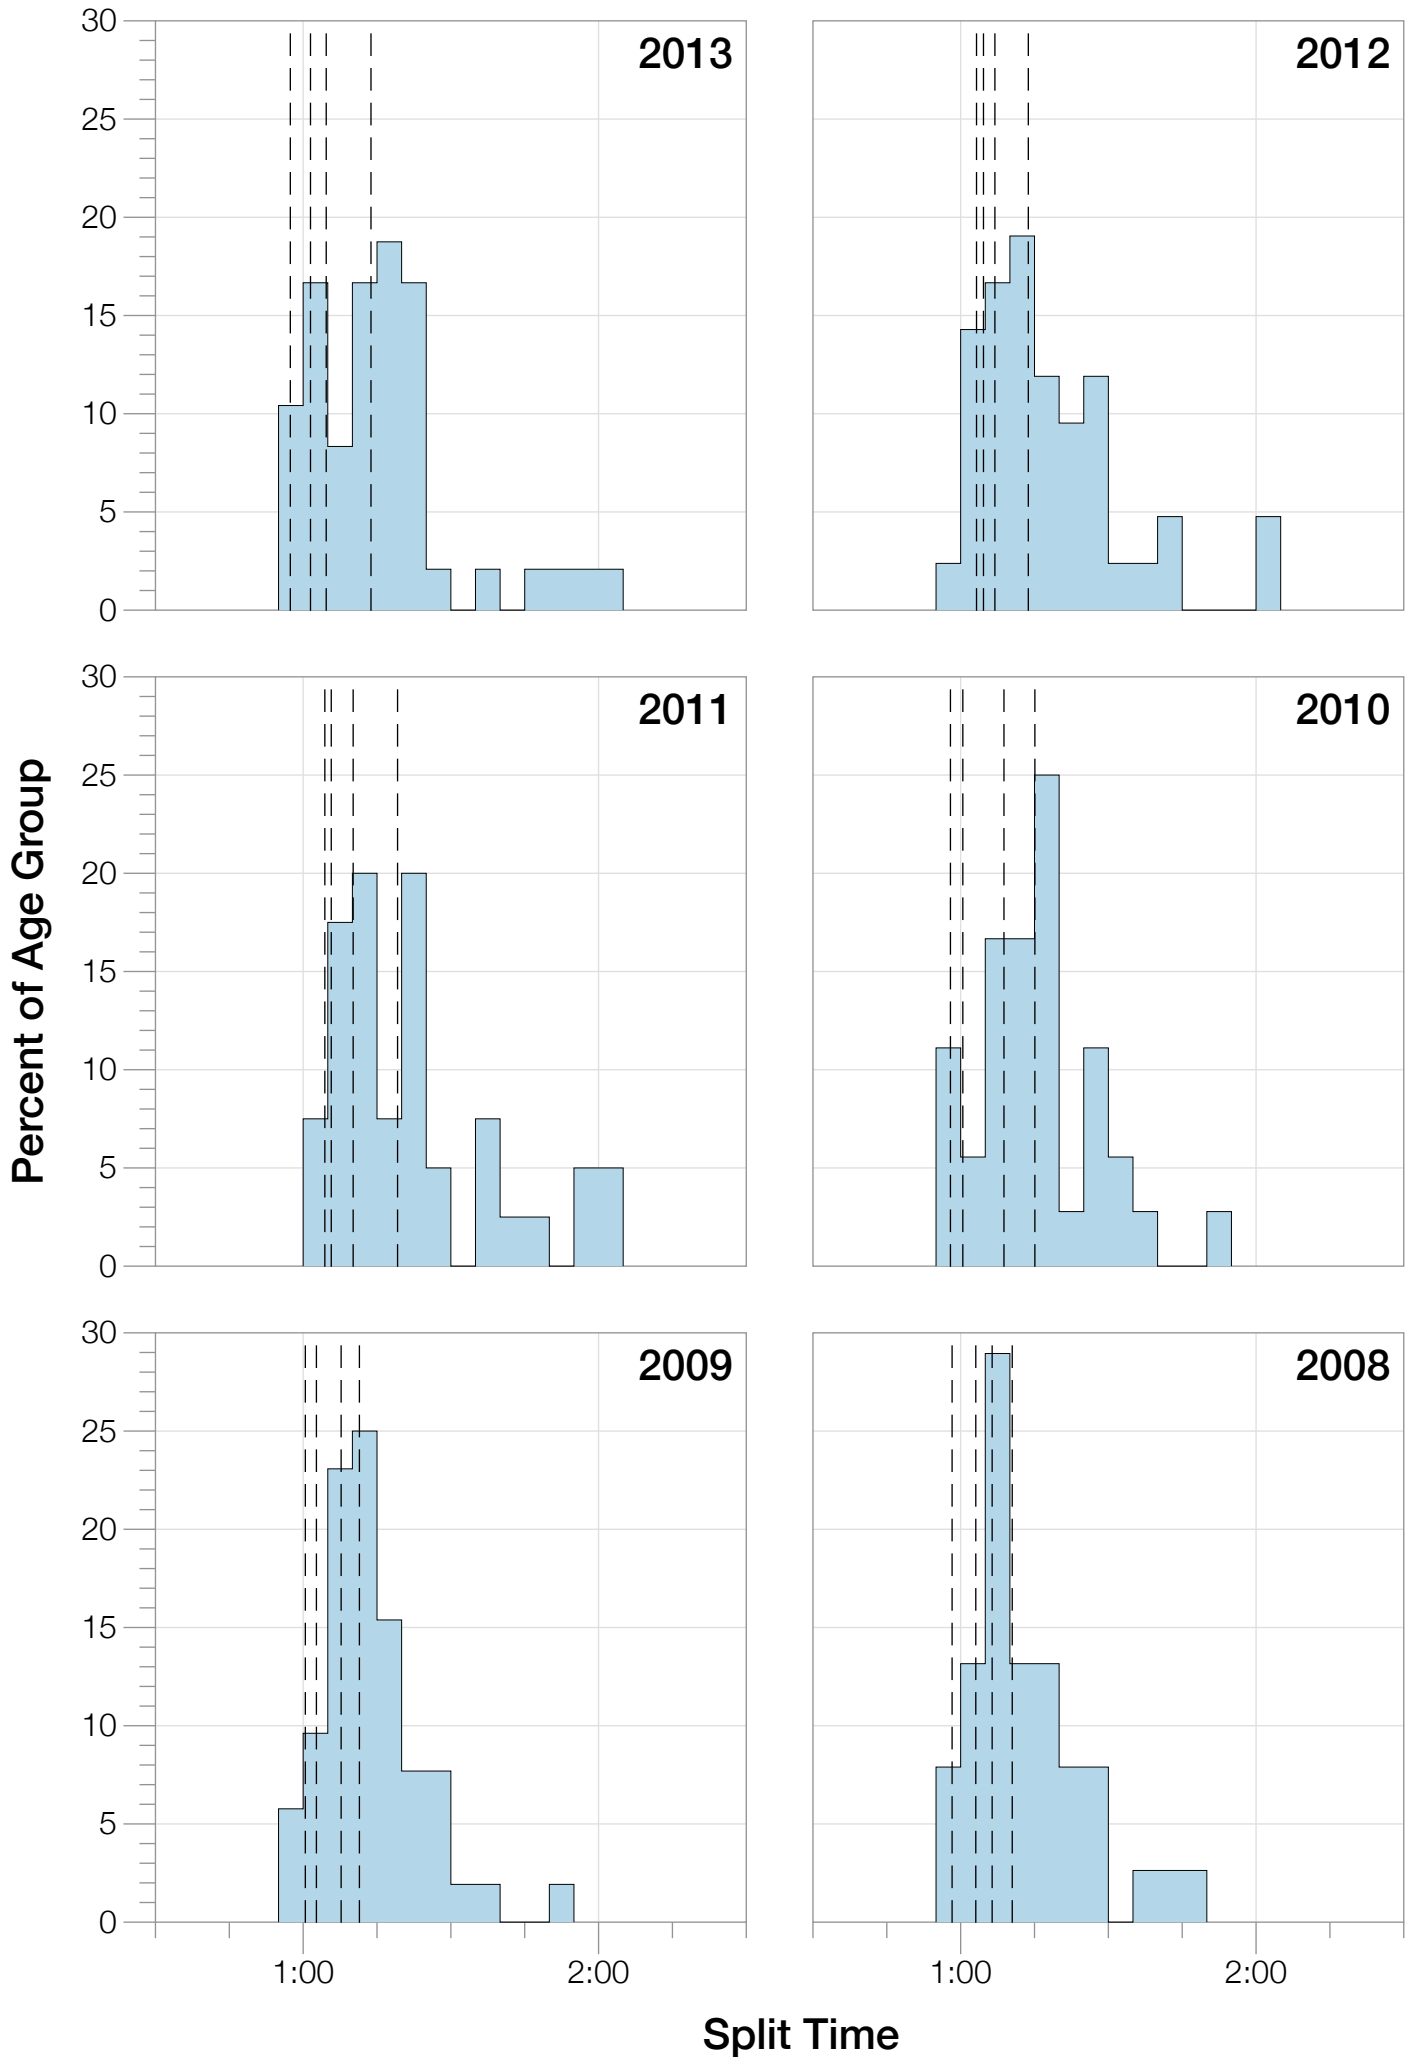

F35-39 Summary Statistics

Year	Finishers	F35-39 Finishers	Male Winner's Time	Female Winner's Time	F35-39 Winner's Time
2004	779	21	8:16:00	9:03:37	10:38:20
2005	588	19	8:27:36	9:31:32	10:55:11
2006	768	20	8:08:57	9:10:01	10:56:30
2007	901	37	8:06:00	9:00:55	9:52:55
2008	1029	38	8:07:06	8:59:24	9:56:23
2009	1124	52	8:13:59	9:16:52	10:07:43
2010	998	36	8:14:01	9:19:44	9:49:41
2011	1180	40	8:12:39	9:25:38	10:12:14
2012	1240	42	8:29:06	9:13:00	10:19:39
2013	1330	48	8:08:16	8:59:44	9:30:09
Average	994	35	8:14:22	9:12:02	10:13:52

F35-39 Swim