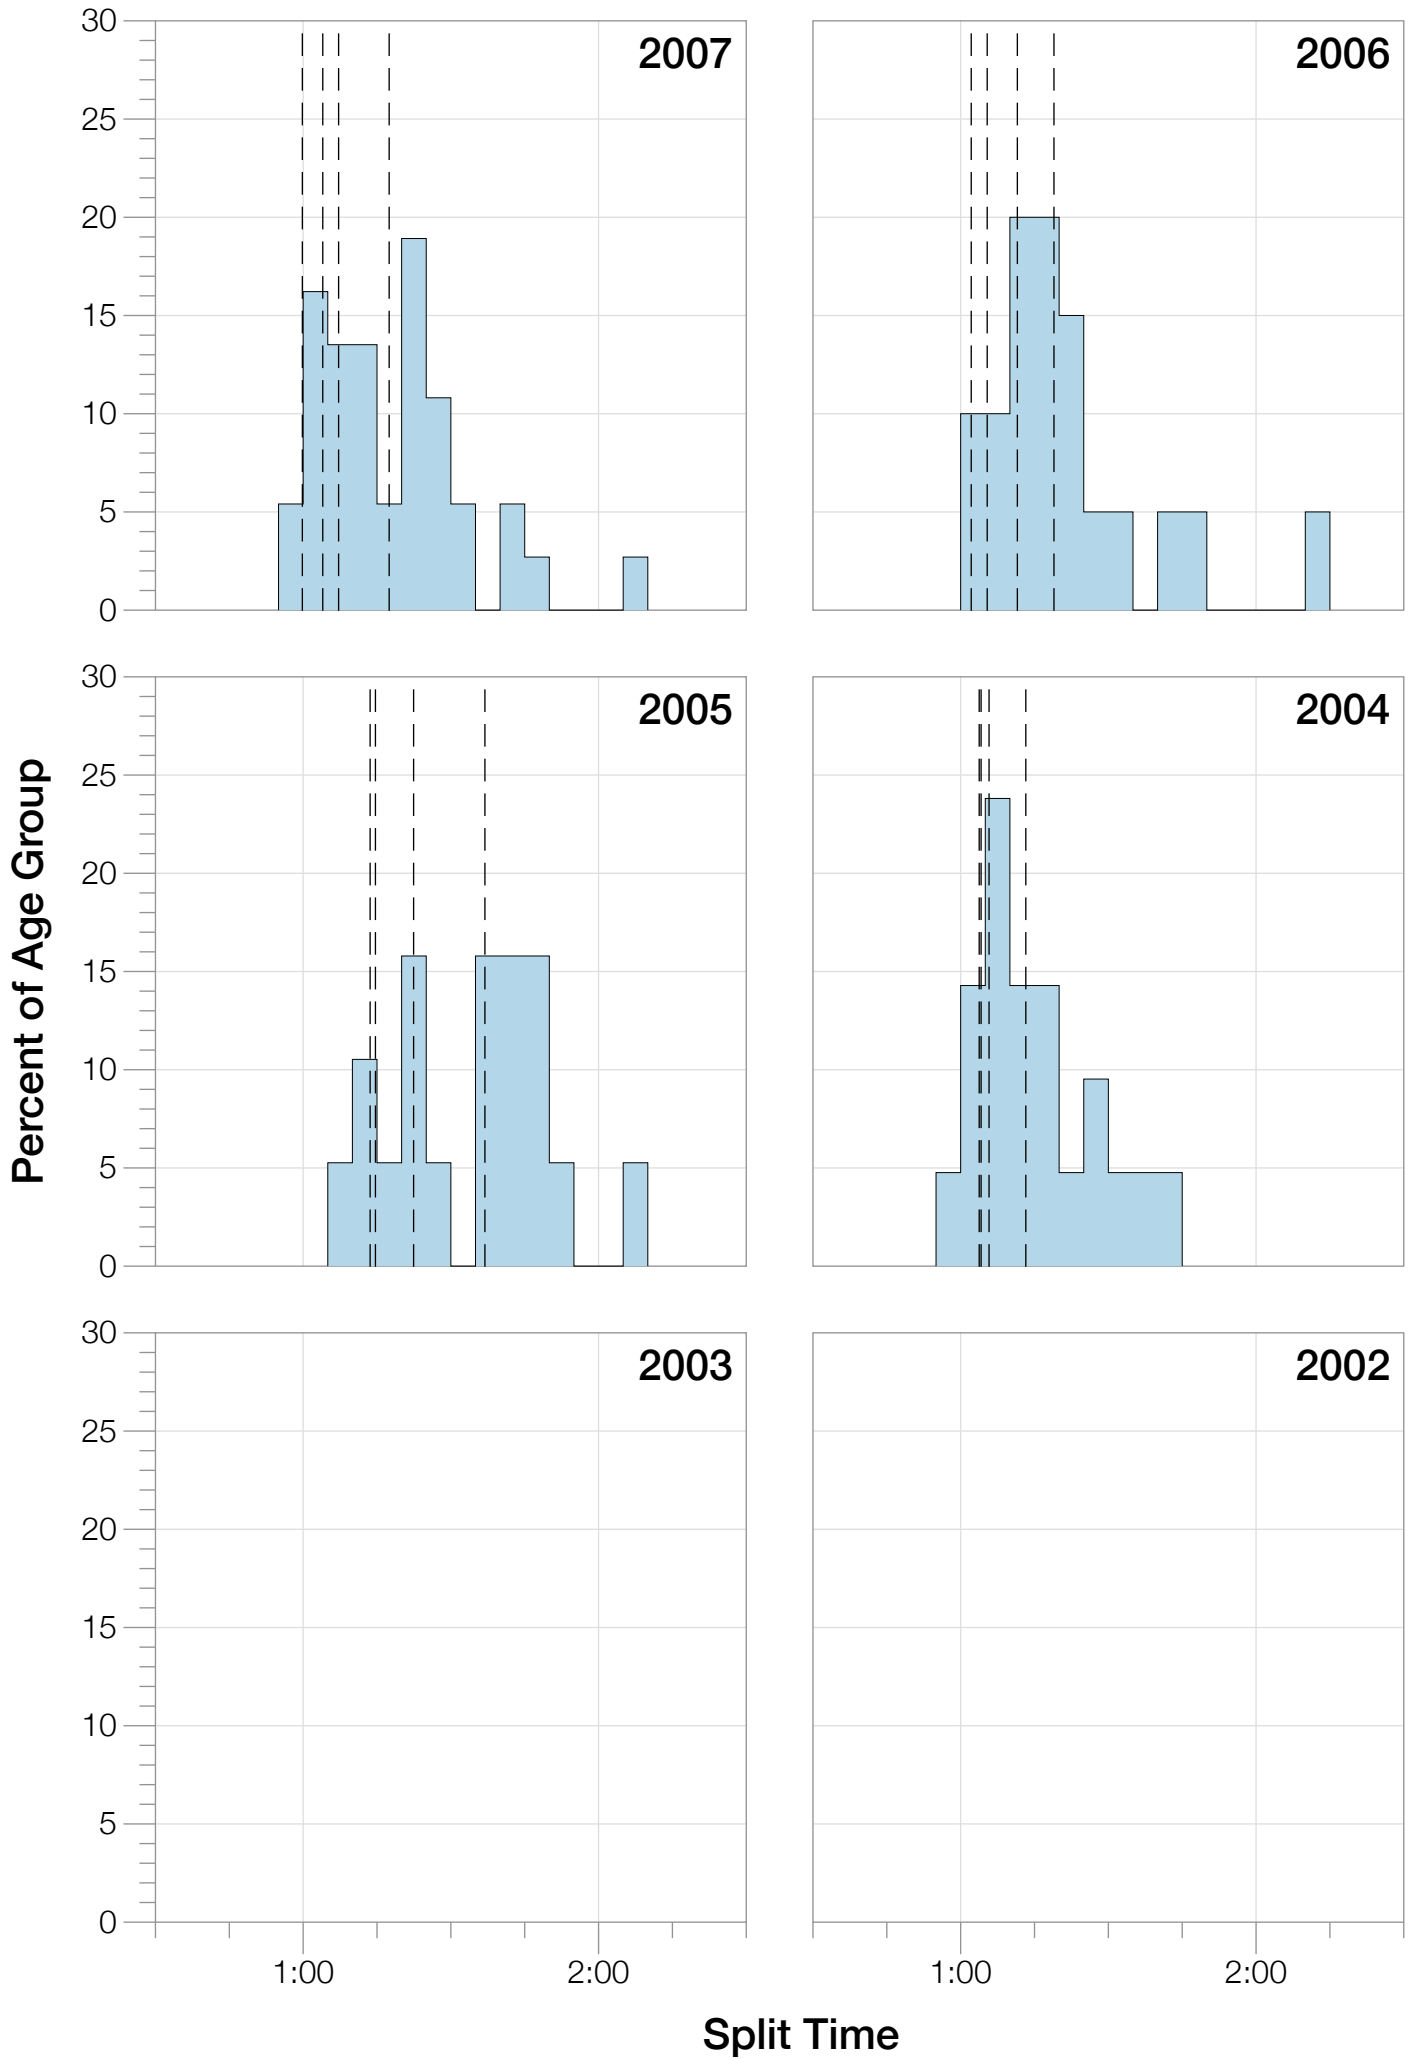

F35-39 Swim