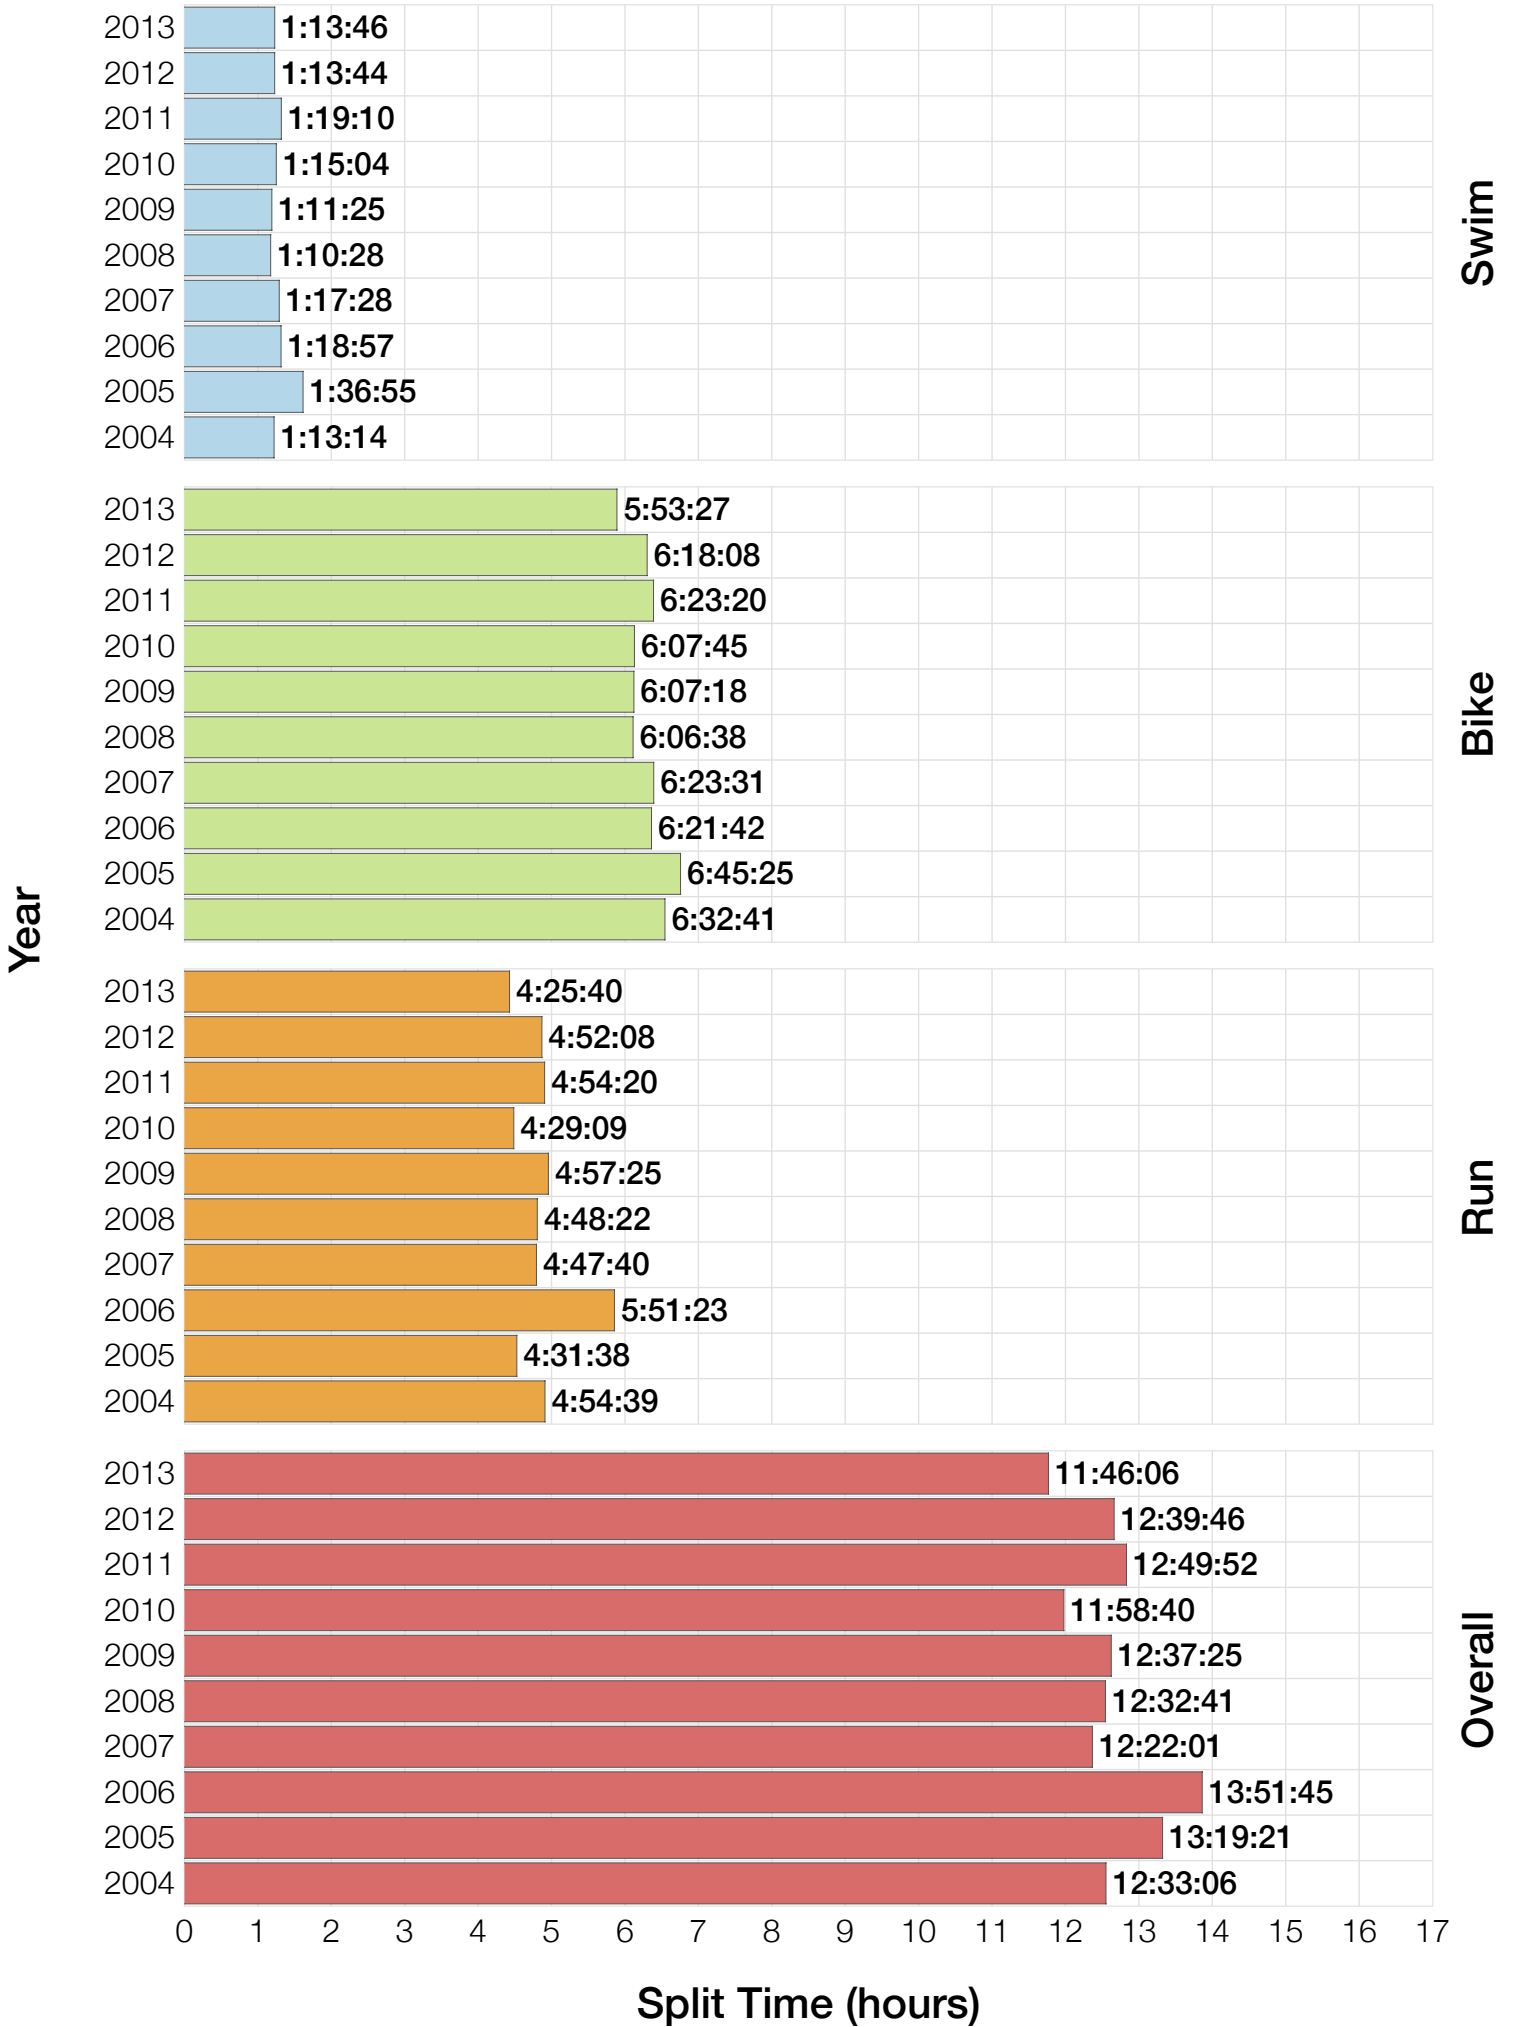

Ironman Western Australia F35-39 Stats

F35-39 Summary Statistics

Year	Finishers	F35-39 Finishers	Male Winner's Time	Female Winner's Time	F35-39 Winner's Time
2004	779	21	8:16:00	9:03:37	10:38:20
2005	588	19	8:27:36	9:31:32	10:55:11
2006	768	20	8:08:57	9:10:01	10:56:30
2007	901	37	8:06:00	9:00:55	9:52:55
2008	1029	38	8:07:06	8:59:24	9:56:23
2009	1124	52	8:13:59	9:16:52	10:07:43
2010	998	36	8:14:01	9:19:44	9:49:41
2011	1180	40	8:12:39	9:25:38	10:12:14
2012	1240	42	8:29:06	9:13:00	10:19:39
2013	1330	48	8:08:16	8:59:44	9:30:09
Average	994	35	8:14:22	9:12:02	10:13:52

F35-39 Swim

F35-39 Swim

F35-39 Bike

F35-39 Bike

F35-39 Run

F35-39 Run

F35-39 Overall

F35-39 Overall

F35-39 Fastest Splits

F35-39 Median Splits

F35-39 Slowest Splits

F35-39 Top 30 Finishing Splits

Estimated Kona Slot Average Finishing Time Finishing Time

F35-39 Top 10 and Kona Times and Splits

Summary Statistics

Position	Swim Time	Bike Time	Run Time	Overall Time
Average Male Winner	0:50:17	4:31:44	2:50:22	8:14:22
Average Female Winner	0:55:43	4:59:46	3:14:15	9:12:02
Average 1st Age Grouper	1:04:53	5:21:15	3:44:57	10:13:52
Average 2nd Age Grouper	1:04:19	5:30:50	3:58:18	10:37:39
Average 3rd Age Grouper	1:09:18	5:35:52	4:04:00	10:52:46
Average 4th Age Grouper	1:07:53	5:41:29	4:05:22	10:58:30
Average 5th Age Grouper	1:13:23	5:46:36	4:02:02	11:06:24
Average 6th Age Grouper	1:09:30	5:49:33	4:12:04	11:15:53
Average 7th Age Grouper	1:08:46	5:45:06	4:25:15	11:24:55
Average 8th Age Grouper	1:11:48	6:03:35	4:19:00	11:39:31
Average 9th Age Grouper	1:12:11	5:53:06	4:39:40	11:49:31
Average 10th Age Grouper	1:10:38	6:07:04	4:34:41	11:57:25
Kona Qualifier Average	1:04:36	5:26:02	3:51:38	10:25:45
Top 10 Age Grouper Average	1:09:16	5:45:26	4:12:32	11:11:39