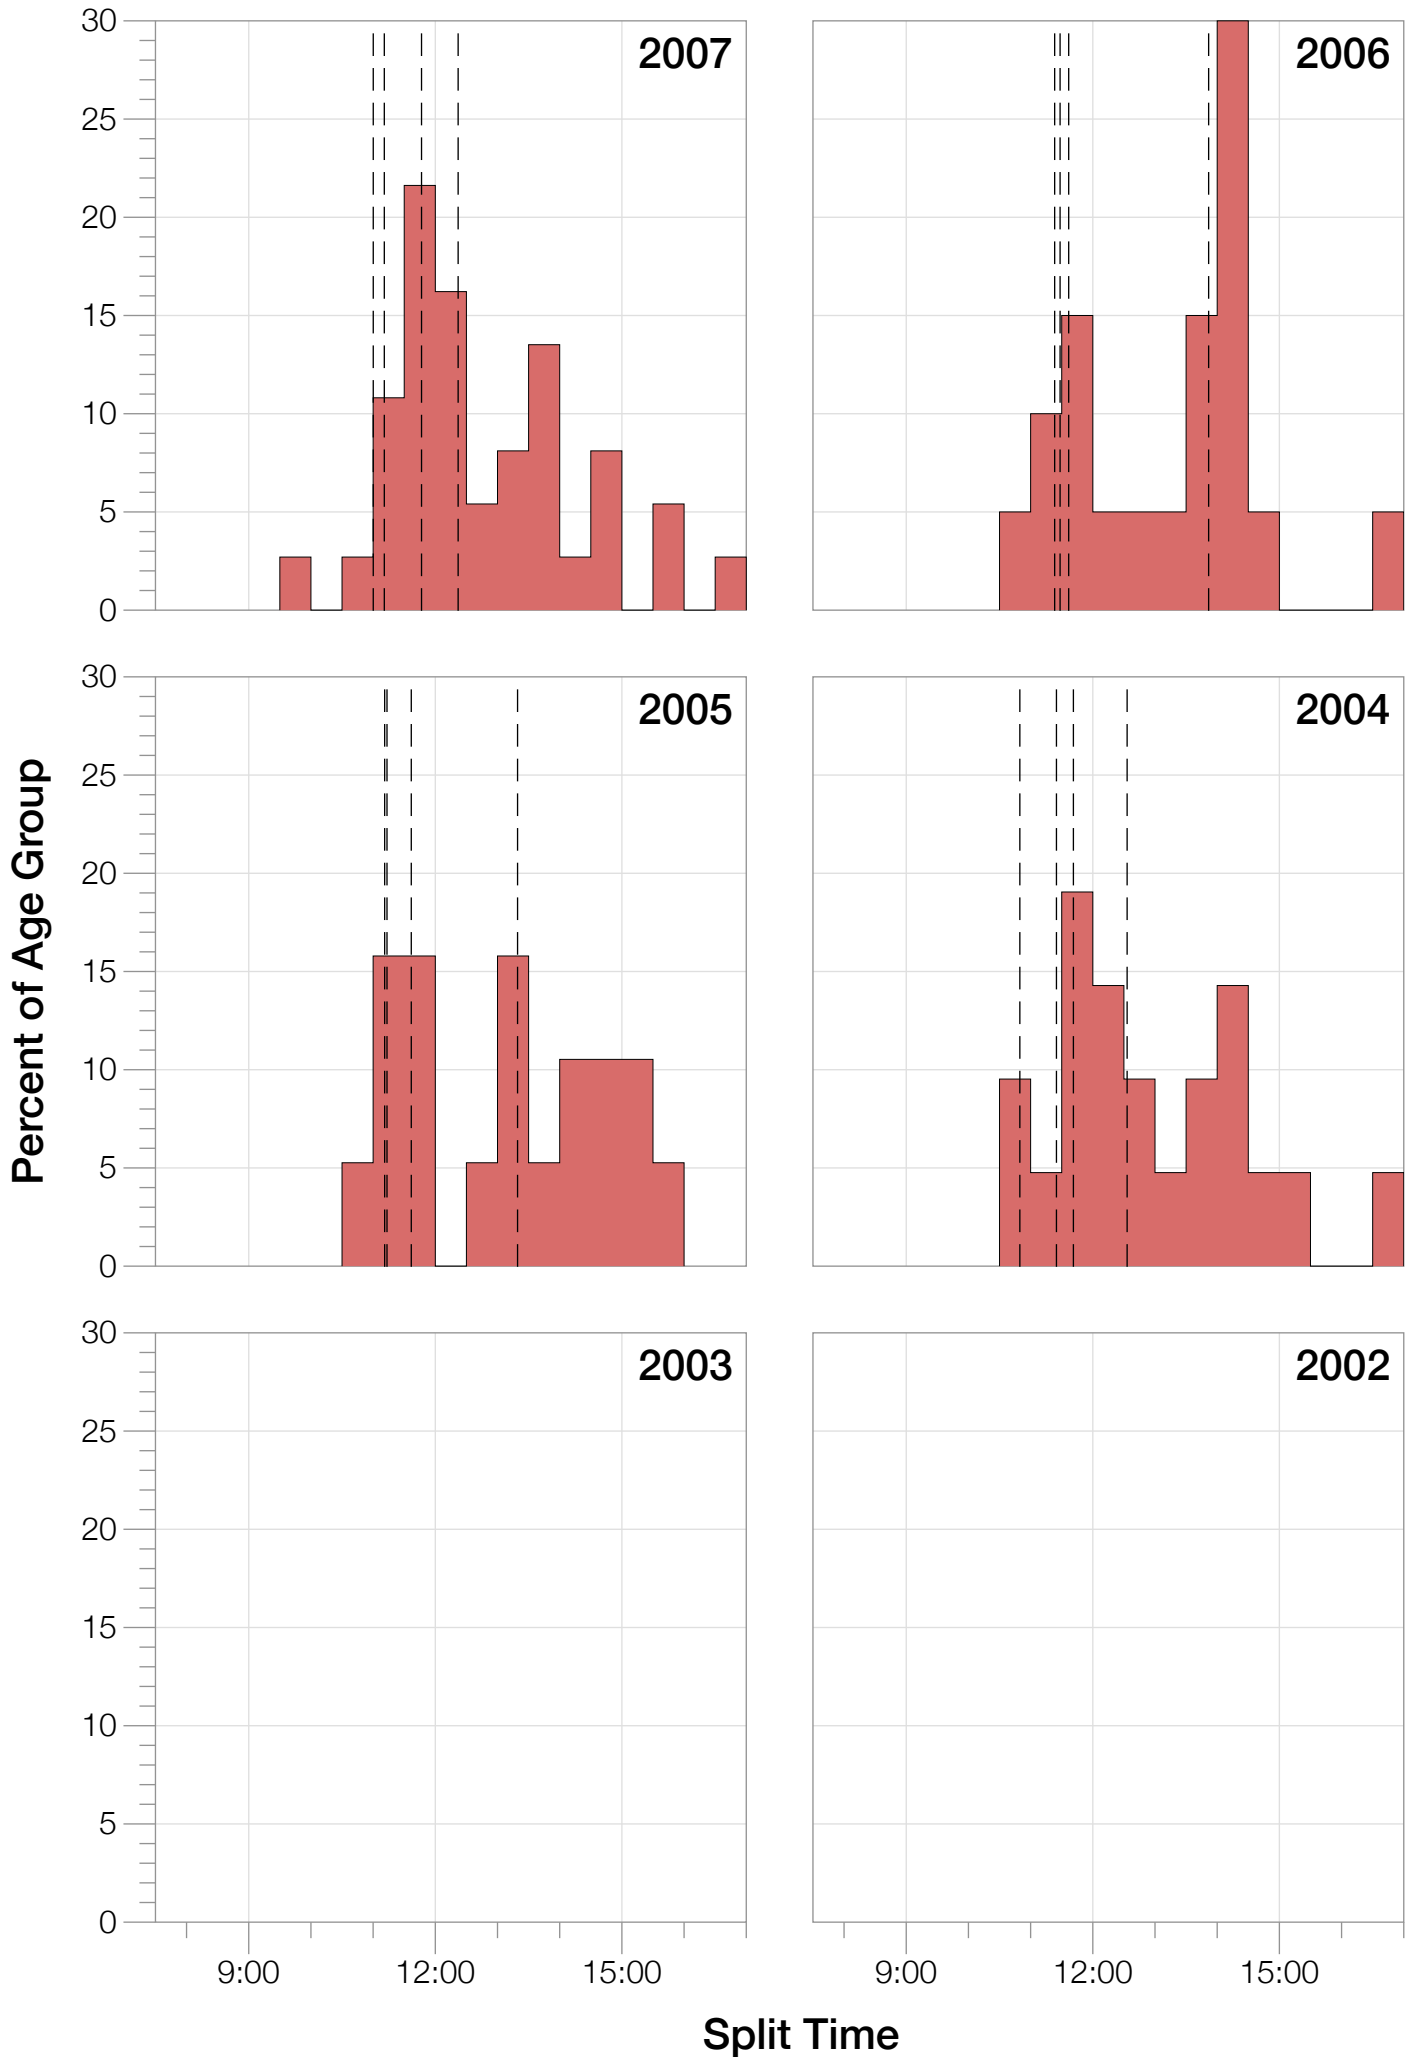

Ironman Western Australia F35-39 Stats

F35-39 Summary Statistics

Year	Finishers	F35-39 Finishers	Male Winner's Time	Female Winner's Time	F35-39 Winner's Time
2004	779	21	8:16:00	9:03:37	10:38:20
2005	588	19	8:27:36	9:31:32	10:55:11
2006	768	20	8:08:57	9:10:01	10:56:30
2007	901	37	8:06:00	9:00:55	9:52:55
2008	1029	38	8:07:06	8:59:24	9:56:23
2009	1124	52	8:13:59	9:16:52	10:07:43
2010	998	36	8:14:01	9:19:44	9:49:41
2011	1180	40	8:12:39	9:25:38	10:12:14
2012	1240	42	8:29:06	9:13:00	10:19:39
2013	1330	48	8:08:16	8:59:44	9:30:09
Average	994	35	8:14:22	9:12:02	10:13:52

F35-39 Swim

F35-39 Swim

F35-39 Bike

F35-39 Bike

F35-39 Run

F35-39 Run

F35-39 Overall

F35-39 Overall

F35-39 Fastest Splits

F35-39 Median Splits

F35-39 Slowest Splits

F35-39 Top 30 Finishing Splits

Estimated Kona Slot Average Finishing Time Finishing Time

F35-39 Top 10 and Kona Times and Splits

Summary Statistics

Position	Swim Time	Bike Time	Run Time	Overall Time
Average Male Winner	0:50:17	4:31:44	2:50:22	8:14:22
Average Female Winner	0:55:43	4:59:46	3:14:15	9:12:02
Average 1st Age Grouper	1:04:53	5:21:15	3:44:57	10:13:52
Average 2nd Age Grouper	1:04:19	5:30:50	3:58:18	10:37:39
Average 3rd Age Grouper	1:09:18	5:35:52	4:04:00	10:52:46
Average 4th Age Grouper	1:07:53	5:41:29	4:05:22	10:58:30
Average 5th Age Grouper	1:13:23	5:46:36	4:02:02	11:06:24
Average 6th Age Grouper	1:09:30	5:49:33	4:12:04	11:15:53
Average 7th Age Grouper	1:08:46	5:45:06	4:25:15	11:24:55
Average 8th Age Grouper	1:11:48	6:03:35	4:19:00	11:39:31
Average 9th Age Grouper	1:12:11	5:53:06	4:39:40	11:49:31
Average 10th Age Grouper	1:10:38	6:07:04	4:34:41	11:57:25
Kona Qualifier Average	1:04:36	5:26:02	3:51:38	10:25:45
Top 10 Age Grouper Average	1:09:16	5:45:26	4:12:32	11:11:39