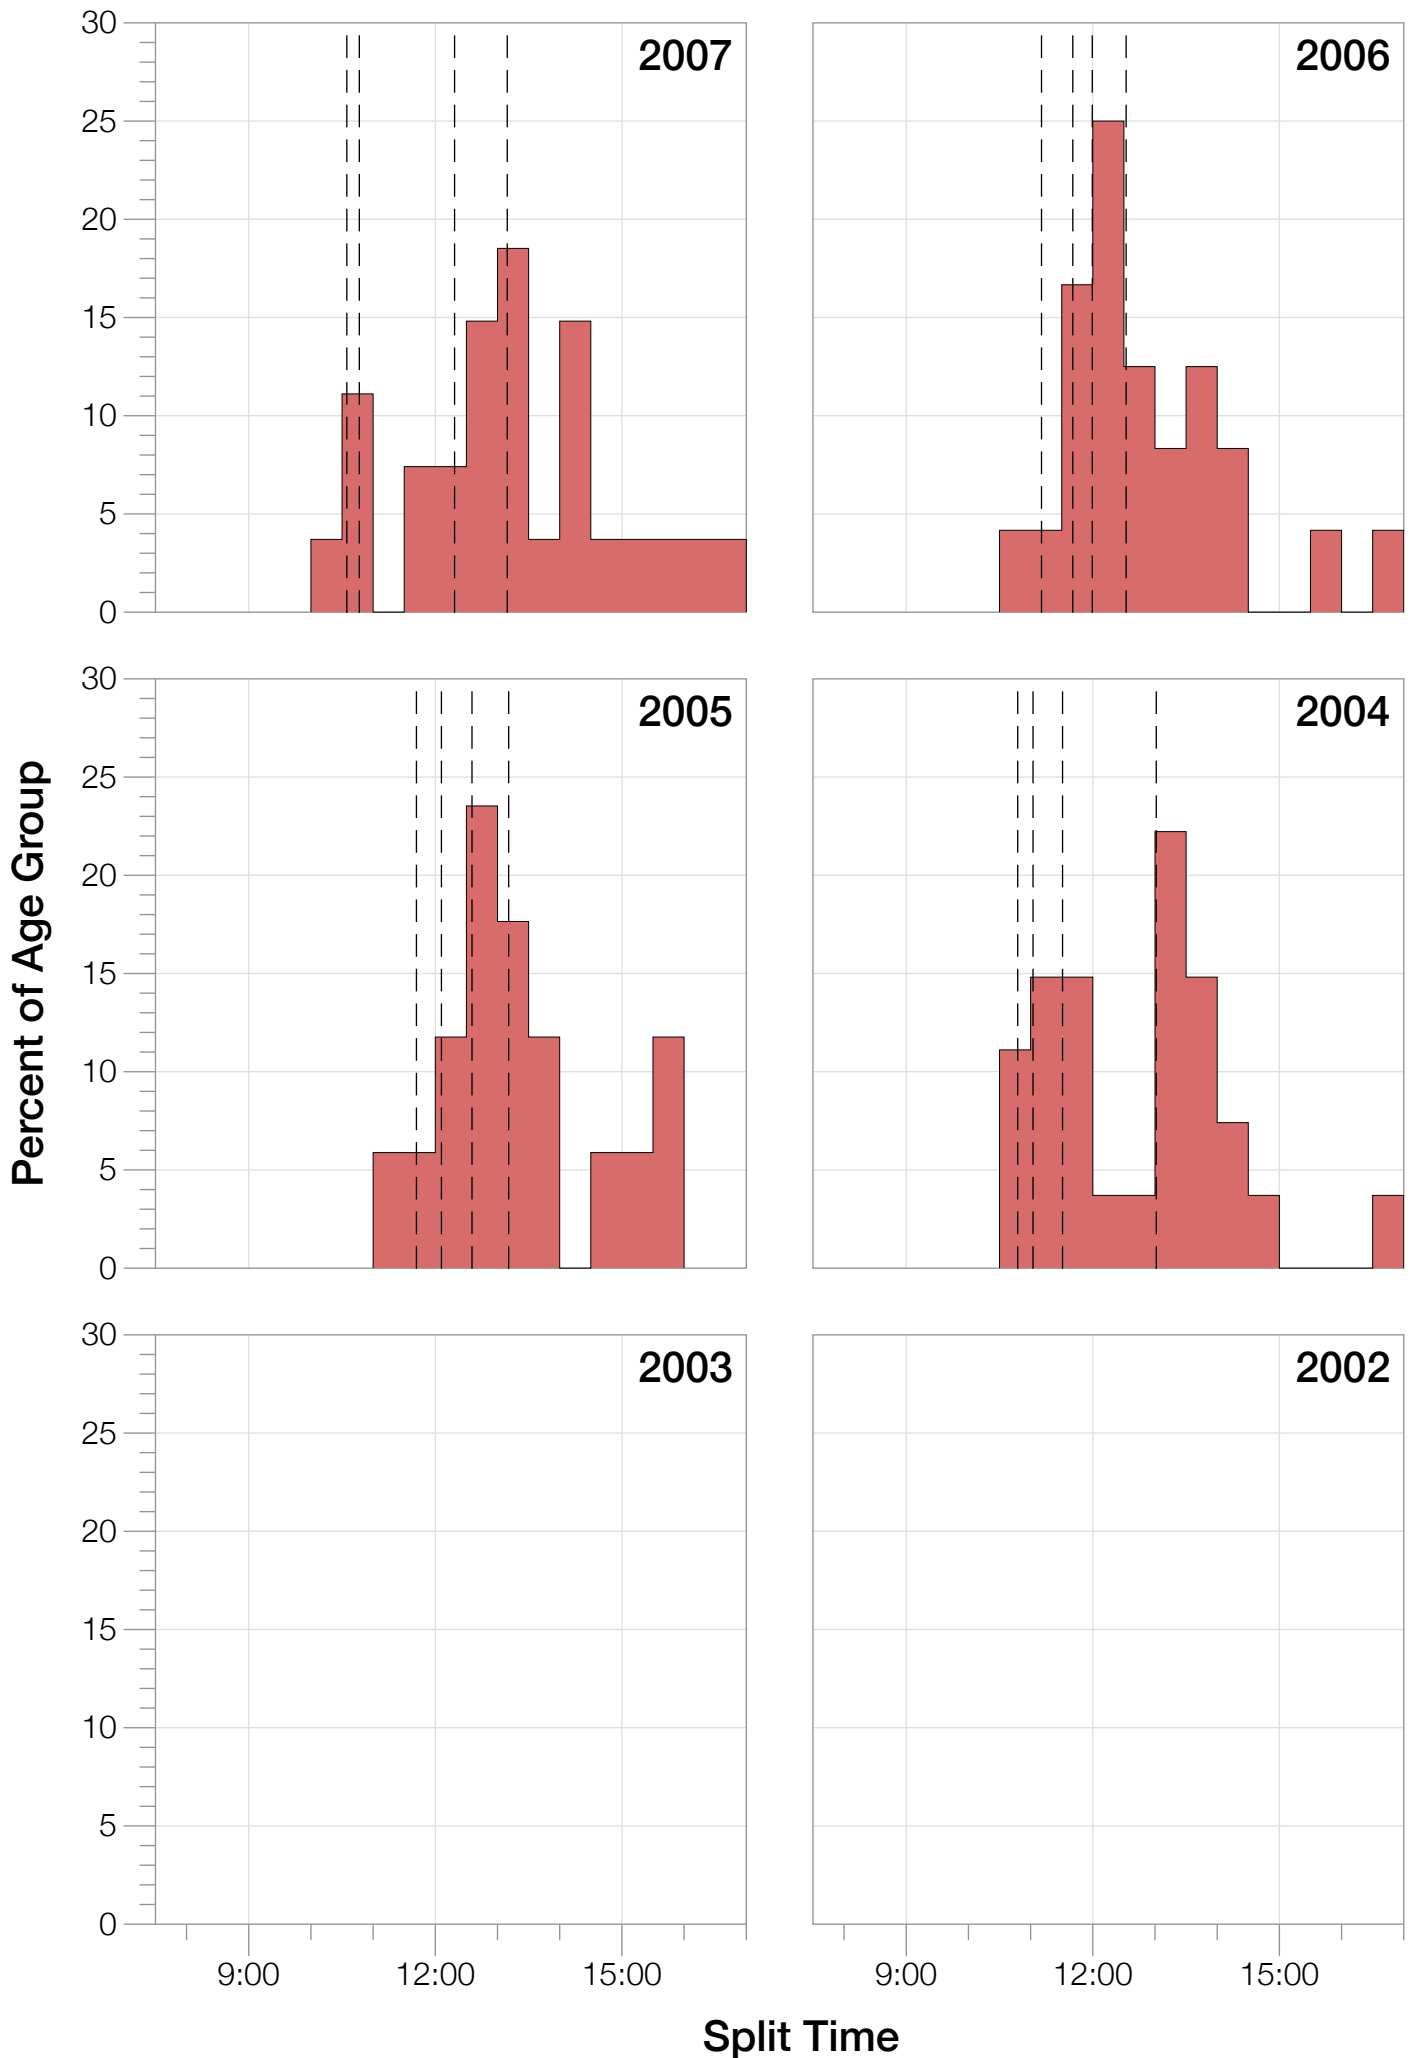

Ironman Western Australia F40-44 Stats

F40-44 Summary Statistics

Year	Finishers	F40-44 Finishers	Male Winner's Time	Female Winner's Time	F40-44 Winner's Time
2004	779	27	8:16:00	9:03:37	10:42:38
2005	588	17	8:27:36	9:31:32	11:18:32
2006	768	24	8:08:57	9:10:01	10:31:15
2007	901	27	8:06:00	9:00:55	10:11:25
2008	1029	34	8:07:06	8:59:24	10:15:54
2009	1124	37	8:13:59	9:16:52	9:50:10
2010	998	23	8:14:01	9:19:44	9:51:05
2011	1180	36	8:12:39	9:25:38	10:10:08
2012	1240	33	8:29:06	9:13:00	10:10:11
2013	1330	48	8:08:16	8:59:44	9:36:54
Average	994	31	8:14:22	9:12:02	10:15:49

F40-44 Swim

F40-44 Swim

F40-44 Bike

F40-44 Bike

F40-44 Run

F40-44 Run

F40-44 Overall

F40-44 Overall

Position	Swim Time	Bike Time	Run Time	Overall Time
Average Male Winner	0:50:17	4:31:44	2:50:22	8:14:22
Average Female Winner	0:55:43	4:59:46	3:14:15	9:12:02
Average 1st Age Grouper	1:04:23	5:21:29	3:47:01	10:15:49
Average 2nd Age Grouper	1:07:46	5:41:18	3:56:47	10:49:54
Average 3rd Age Grouper	1:06:14	5:41:16	4:14:27	11:06:35
Average 4th Age Grouper	1:12:01	5:47:52	4:13:49	11:18:30
Average 5th Age Grouper	1:12:34	5:59:45	4:15:02	11:32:28
Average 6th Age Grouper	1:08:00	5:48:30	4:41:08	11:42:54
Average 7th Age Grouper	1:10:49	6:01:52	4:30:21	11:48:21
Average 8th Age Grouper	1:09:21	6:01:41	4:40:55	11:57:42
Average 9th Age Grouper	1:10:25	5:58:35	4:51:19	12:05:31
Average 10th Age Grouper	1:11:07	6:07:39	4:49:17	12:14:00
Kona Qualifier Average	1:06:04	5:31:24	3:51:54	10:32:52
Top 10 Age Grouper Average	1:09:16	5:51:00	4:24:00	11:29:10