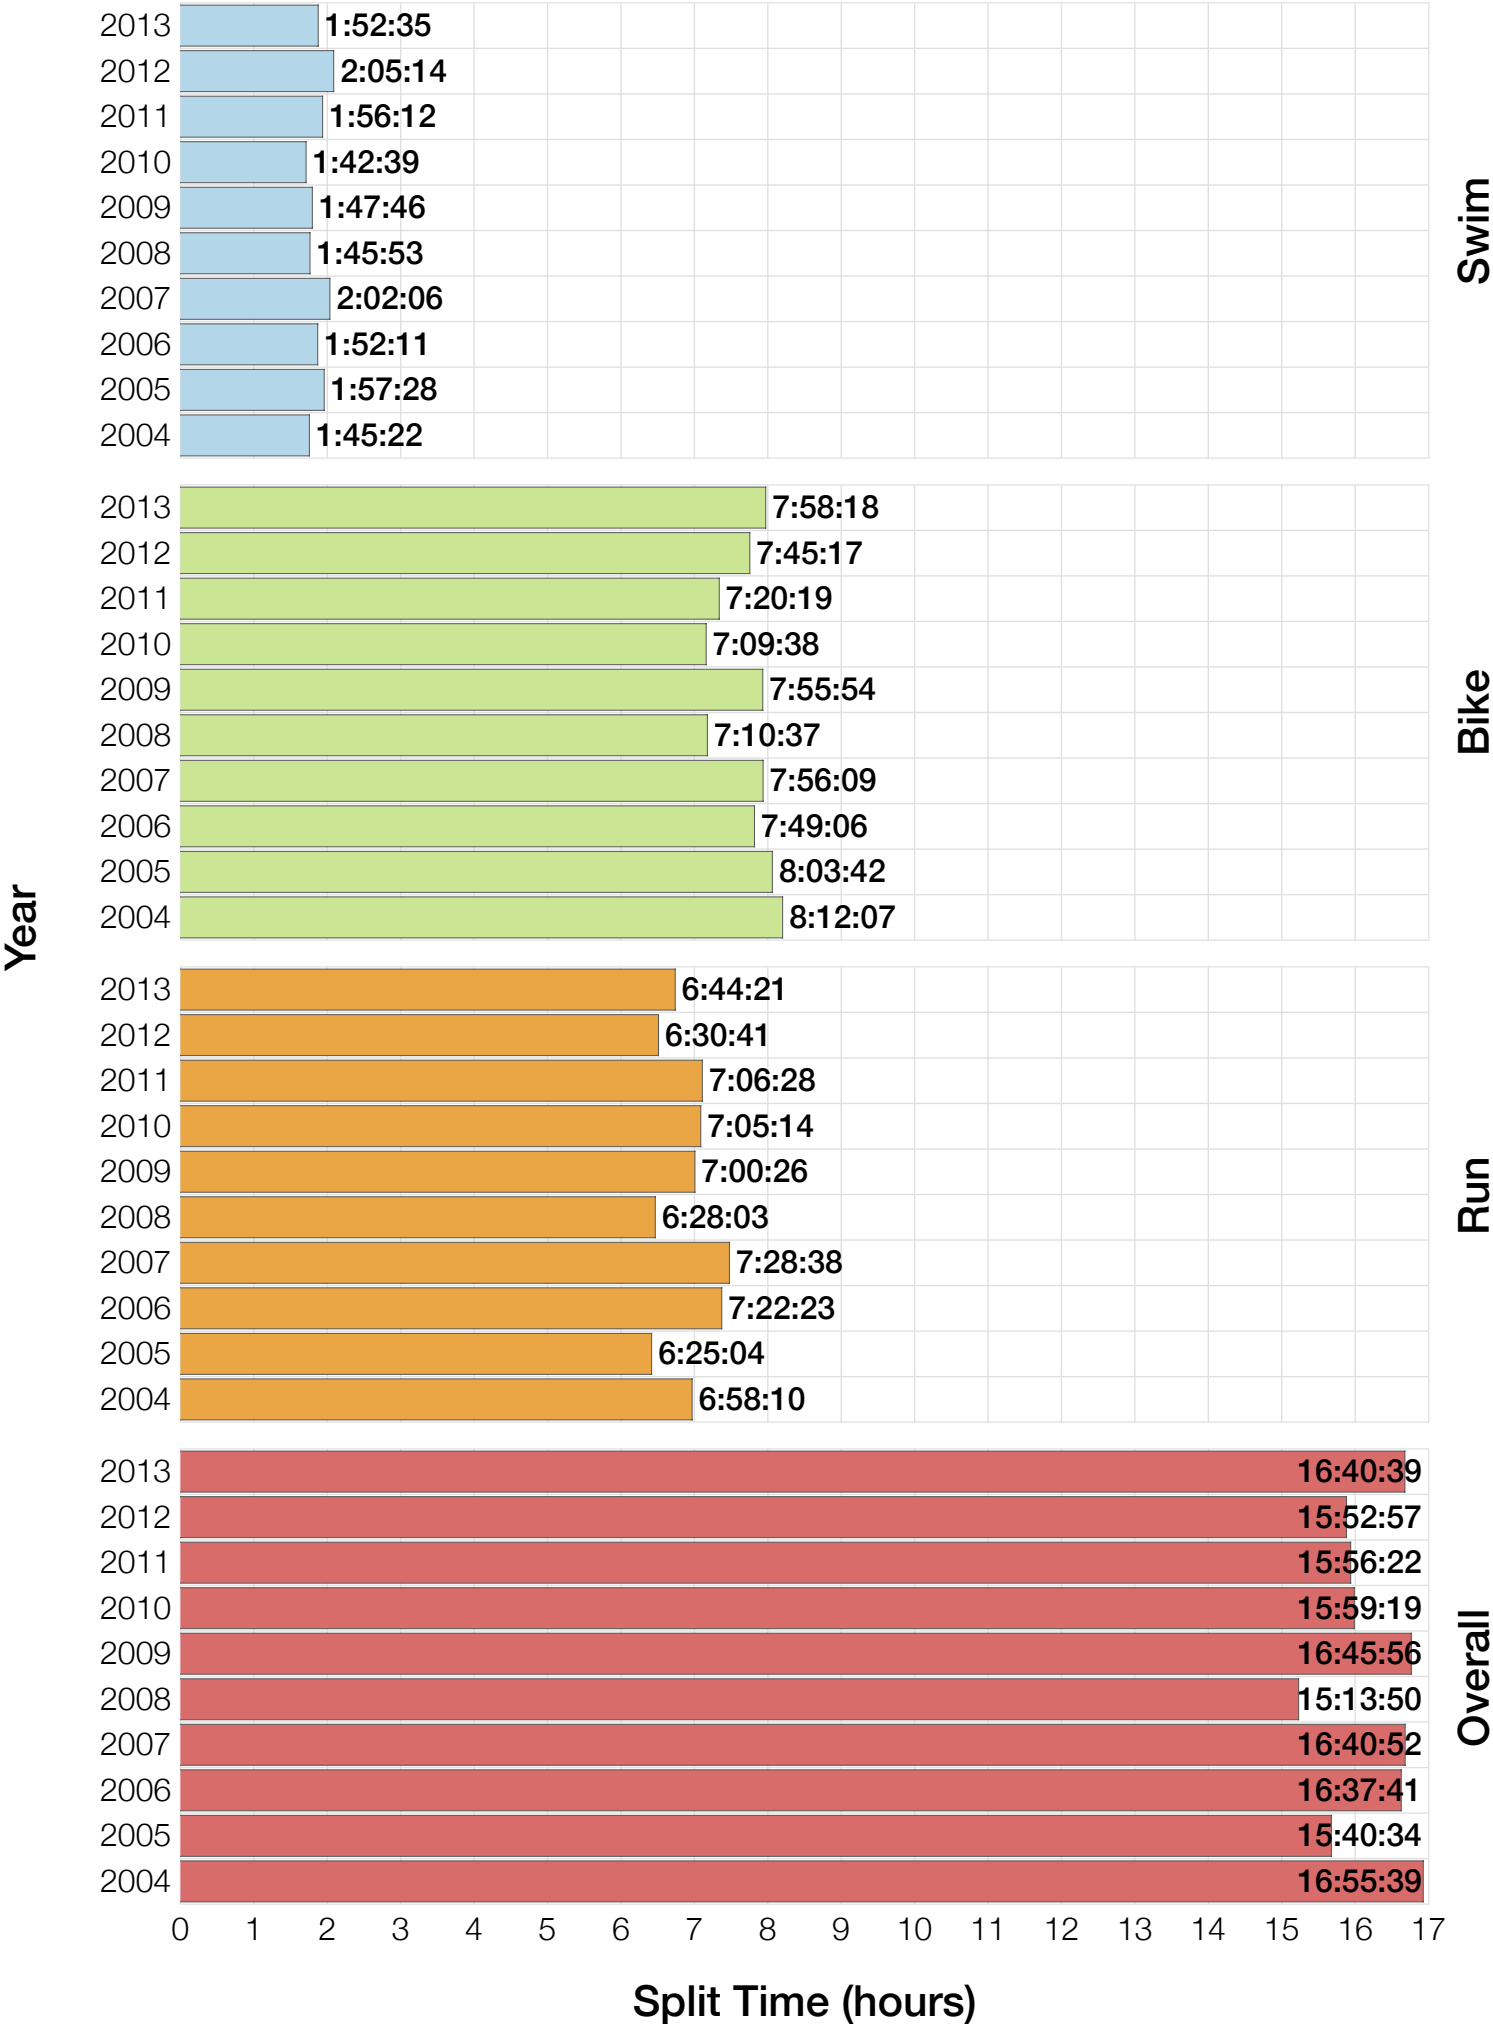

F40-44 Slowest Splits