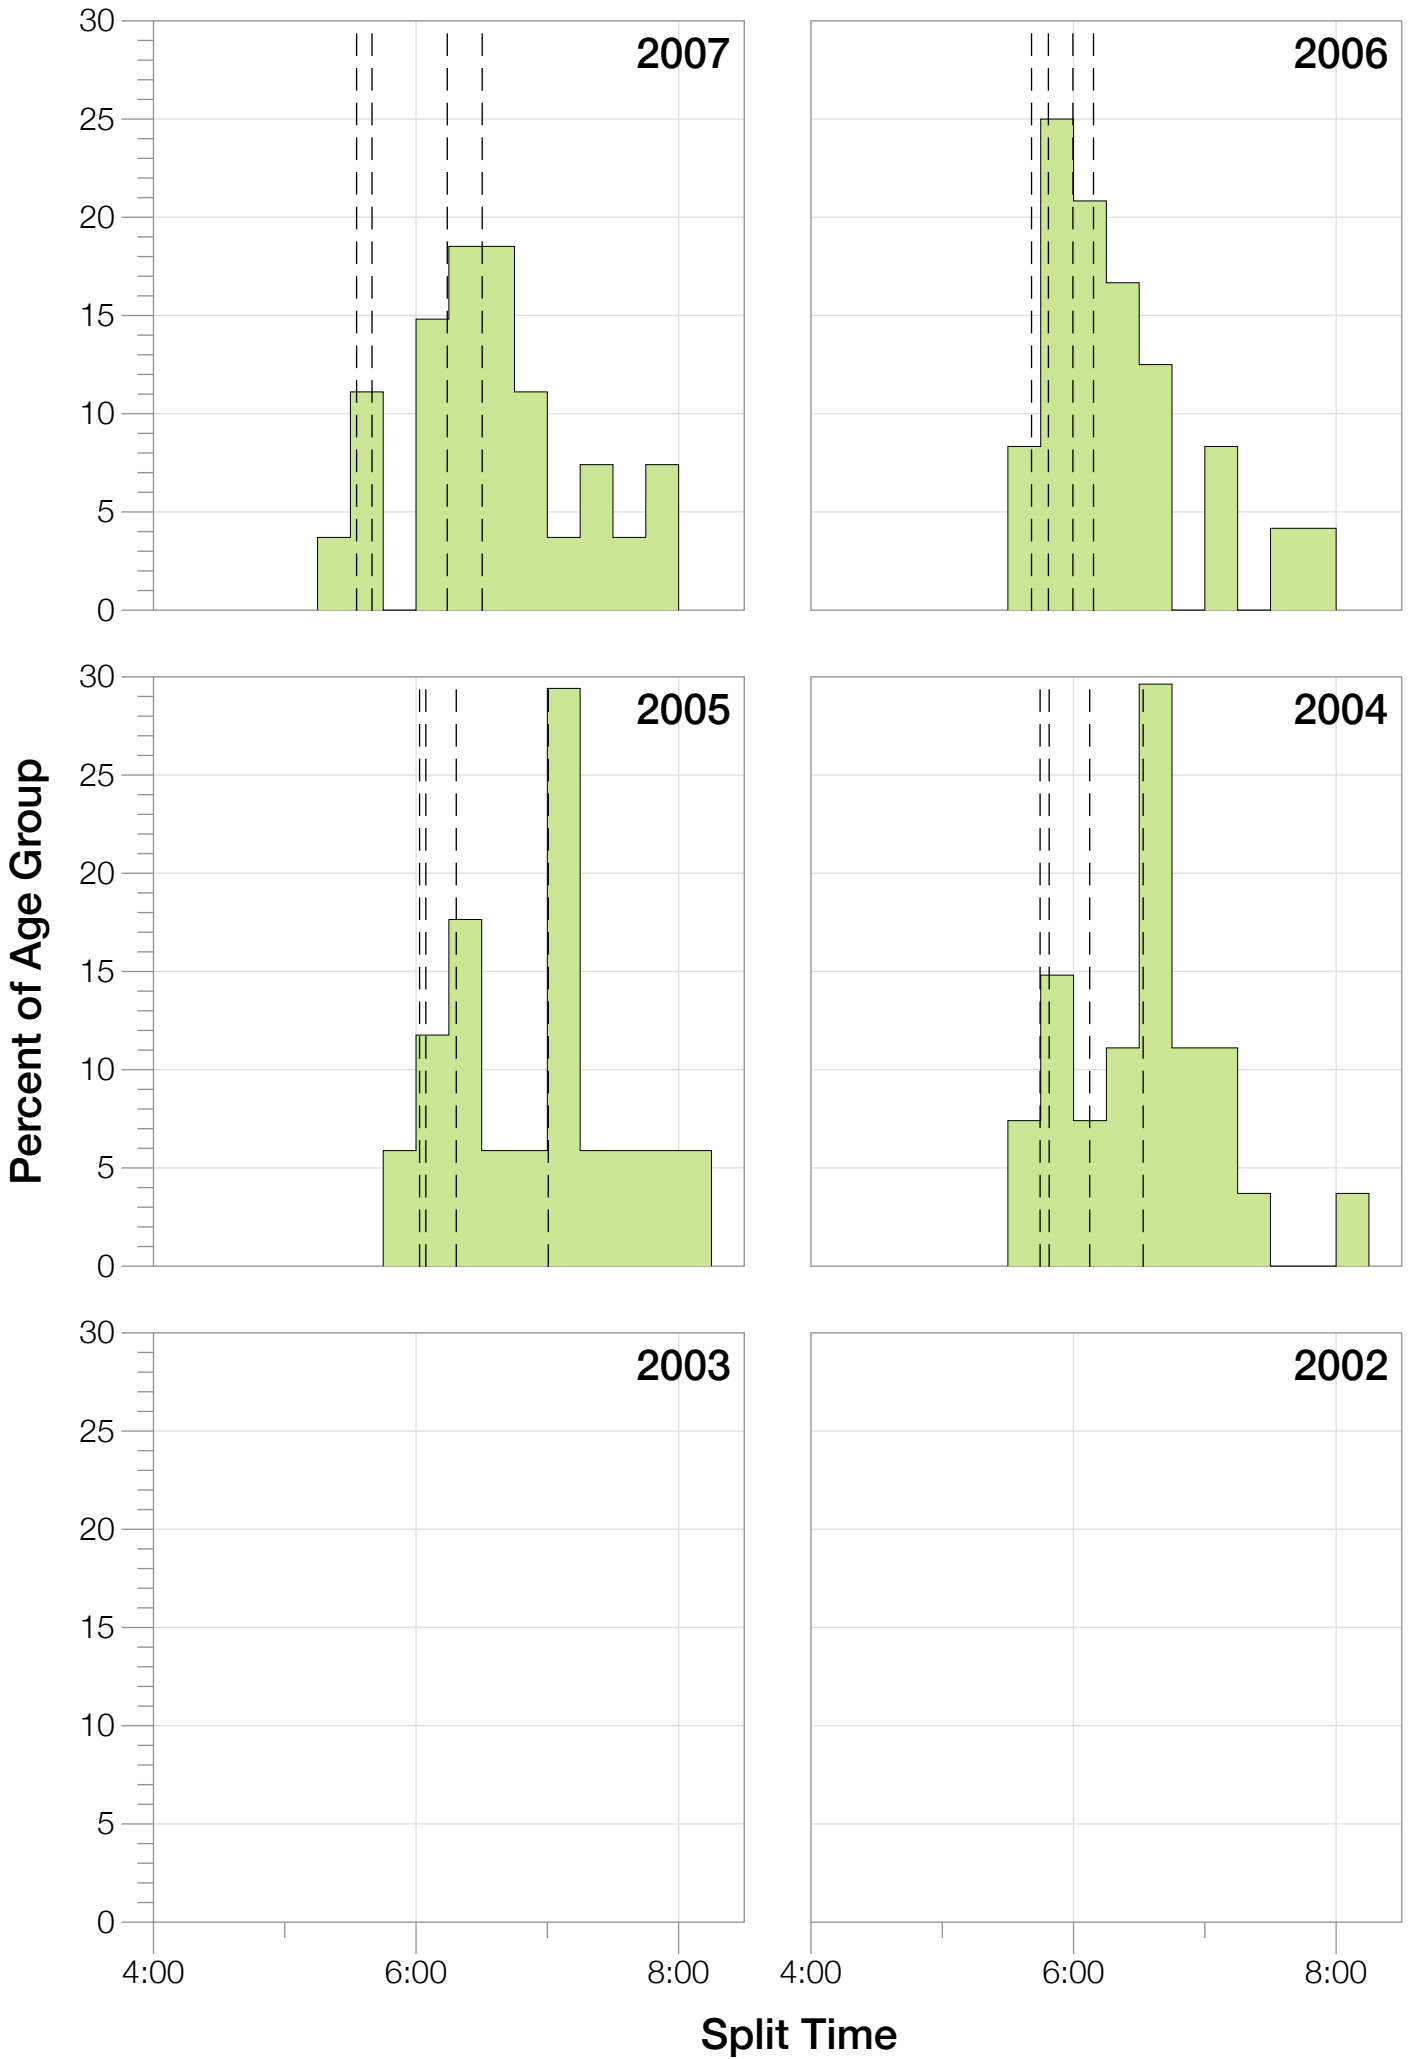

Ironman Western Australia F40-44 Stats

F40-44 Summary Statistics

Year	Finishers	F40-44 Finishers	Male Winner's Time	Female Winner's Time	F40-44 Winner's Time
2004	779	27	8:16:00	9:03:37	10:42:38
2005	588	17	8:27:36	9:31:32	11:18:32
2006	768	24	8:08:57	9:10:01	10:31:15
2007	901	27	8:06:00	9:00:55	10:11:25
2008	1029	34	8:07:06	8:59:24	10:15:54
2009	1124	37	8:13:59	9:16:52	9:50:10
2010	998	23	8:14:01	9:19:44	9:51:05
2011	1180	36	8:12:39	9:25:38	10:10:08
2012	1240	33	8:29:06	9:13:00	10:10:11
2013	1330	48	8:08:16	8:59:44	9:36:54
Average	994	31	8:14:22	9:12:02	10:15:49

F40-44 Swim

F40-44 Swim

F40-44 Bike

F40-44 Bike

F40-44 Run

F40-44 Run

F40-44 Overall

F40-44 Overall

Position	Swim Time	Bike Time	Run Time	Overall Time
Average Male Winner	0:50:17	4:31:44	2:50:22	8:14:22
Average Female Winner	0:55:43	4:59:46	3:14:15	9:12:02
Average 1st Age Grouper	1:04:23	5:21:29	3:47:01	10:15:49
Average 2nd Age Grouper	1:07:46	5:41:18	3:56:47	10:49:54
Average 3rd Age Grouper	1:06:14	5:41:16	4:14:27	11:06:35
Average 4th Age Grouper	1:12:01	5:47:52	4:13:49	11:18:30
Average 5th Age Grouper	1:12:34	5:59:45	4:15:02	11:32:28
Average 6th Age Grouper	1:08:00	5:48:30	4:41:08	11:42:54
Average 7th Age Grouper	1:10:49	6:01:52	4:30:21	11:48:21
Average 8th Age Grouper	1:09:21	6:01:41	4:40:55	11:57:42
Average 9th Age Grouper	1:10:25	5:58:35	4:51:19	12:05:31
Average 10th Age Grouper	1:11:07	6:07:39	4:49:17	12:14:00
Kona Qualifier Average	1:06:04	5:31:24	3:51:54	10:32:52
Top 10 Age Grouper Average	1:09:16	5:51:00	4:24:00	11:29:10