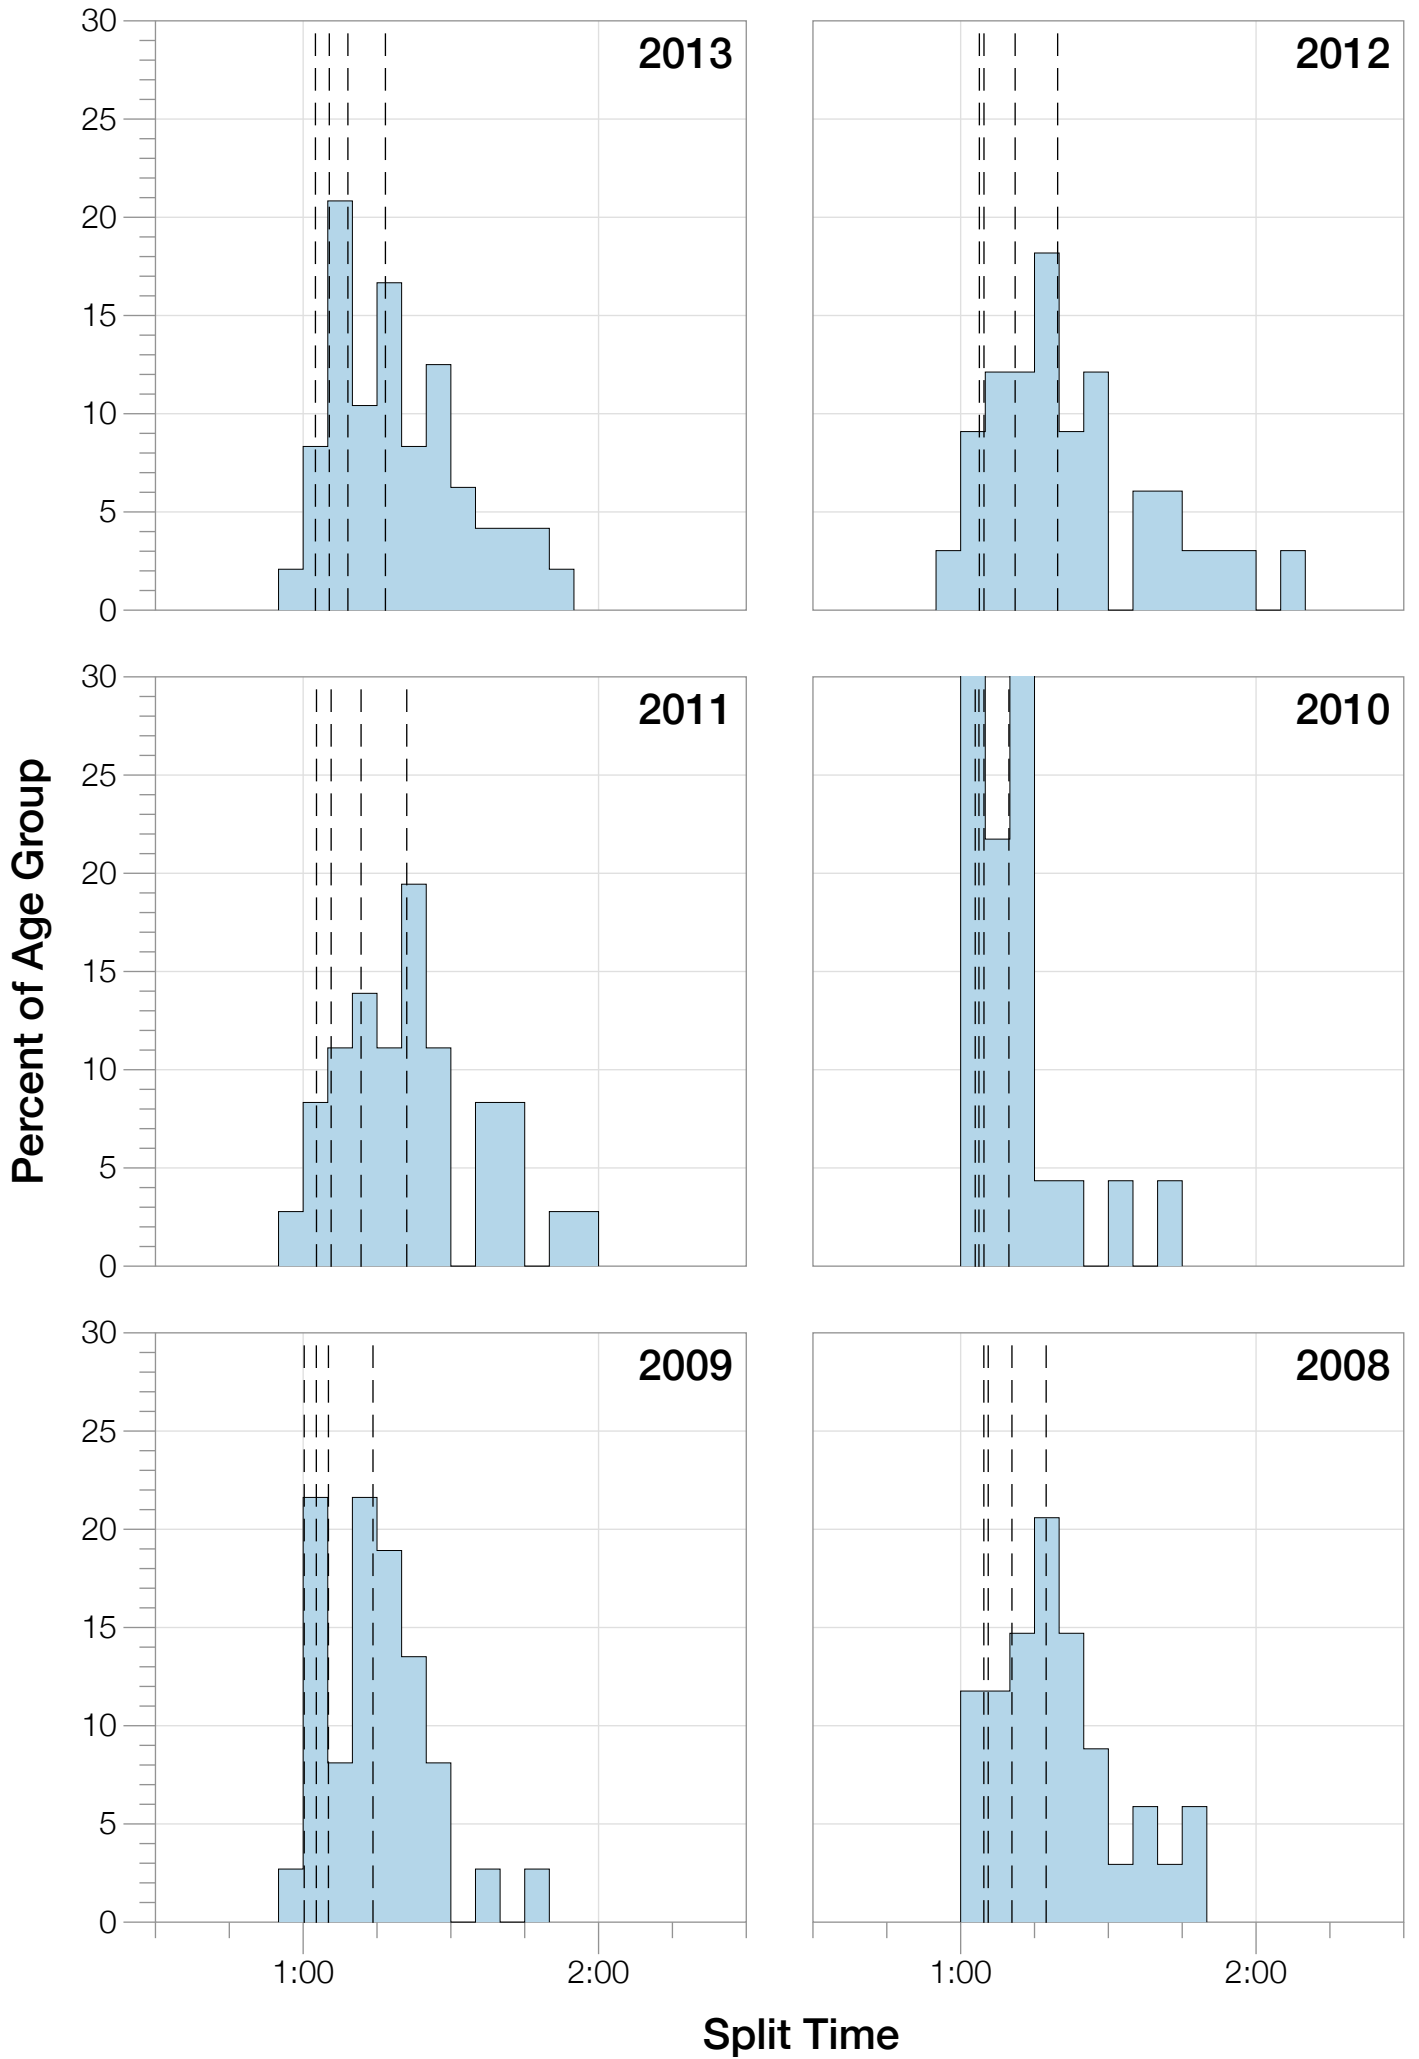

F40-44 Summary Statistics

Year	Finishers	F40-44 Finishers	Male Winner's Time	Female Winner's Time	F40-44 Winner's Time
2004	779	27	8:16:00	9:03:37	10:42:38
2005	588	17	8:27:36	9:31:32	11:18:32
2006	768	24	8:08:57	9:10:01	10:31:15
2007	901	27	8:06:00	9:00:55	10:11:25
2008	1029	34	8:07:06	8:59:24	10:15:54
2009	1124	37	8:13:59	9:16:52	9:50:10
2010	998	23	8:14:01	9:19:44	9:51:05
2011	1180	36	8:12:39	9:25:38	10:10:08
2012	1240	33	8:29:06	9:13:00	10:10:11
2013	1330	48	8:08:16	8:59:44	9:36:54
Average	994	31	8:14:22	9:12:02	10:15:49

F40-44 Swim