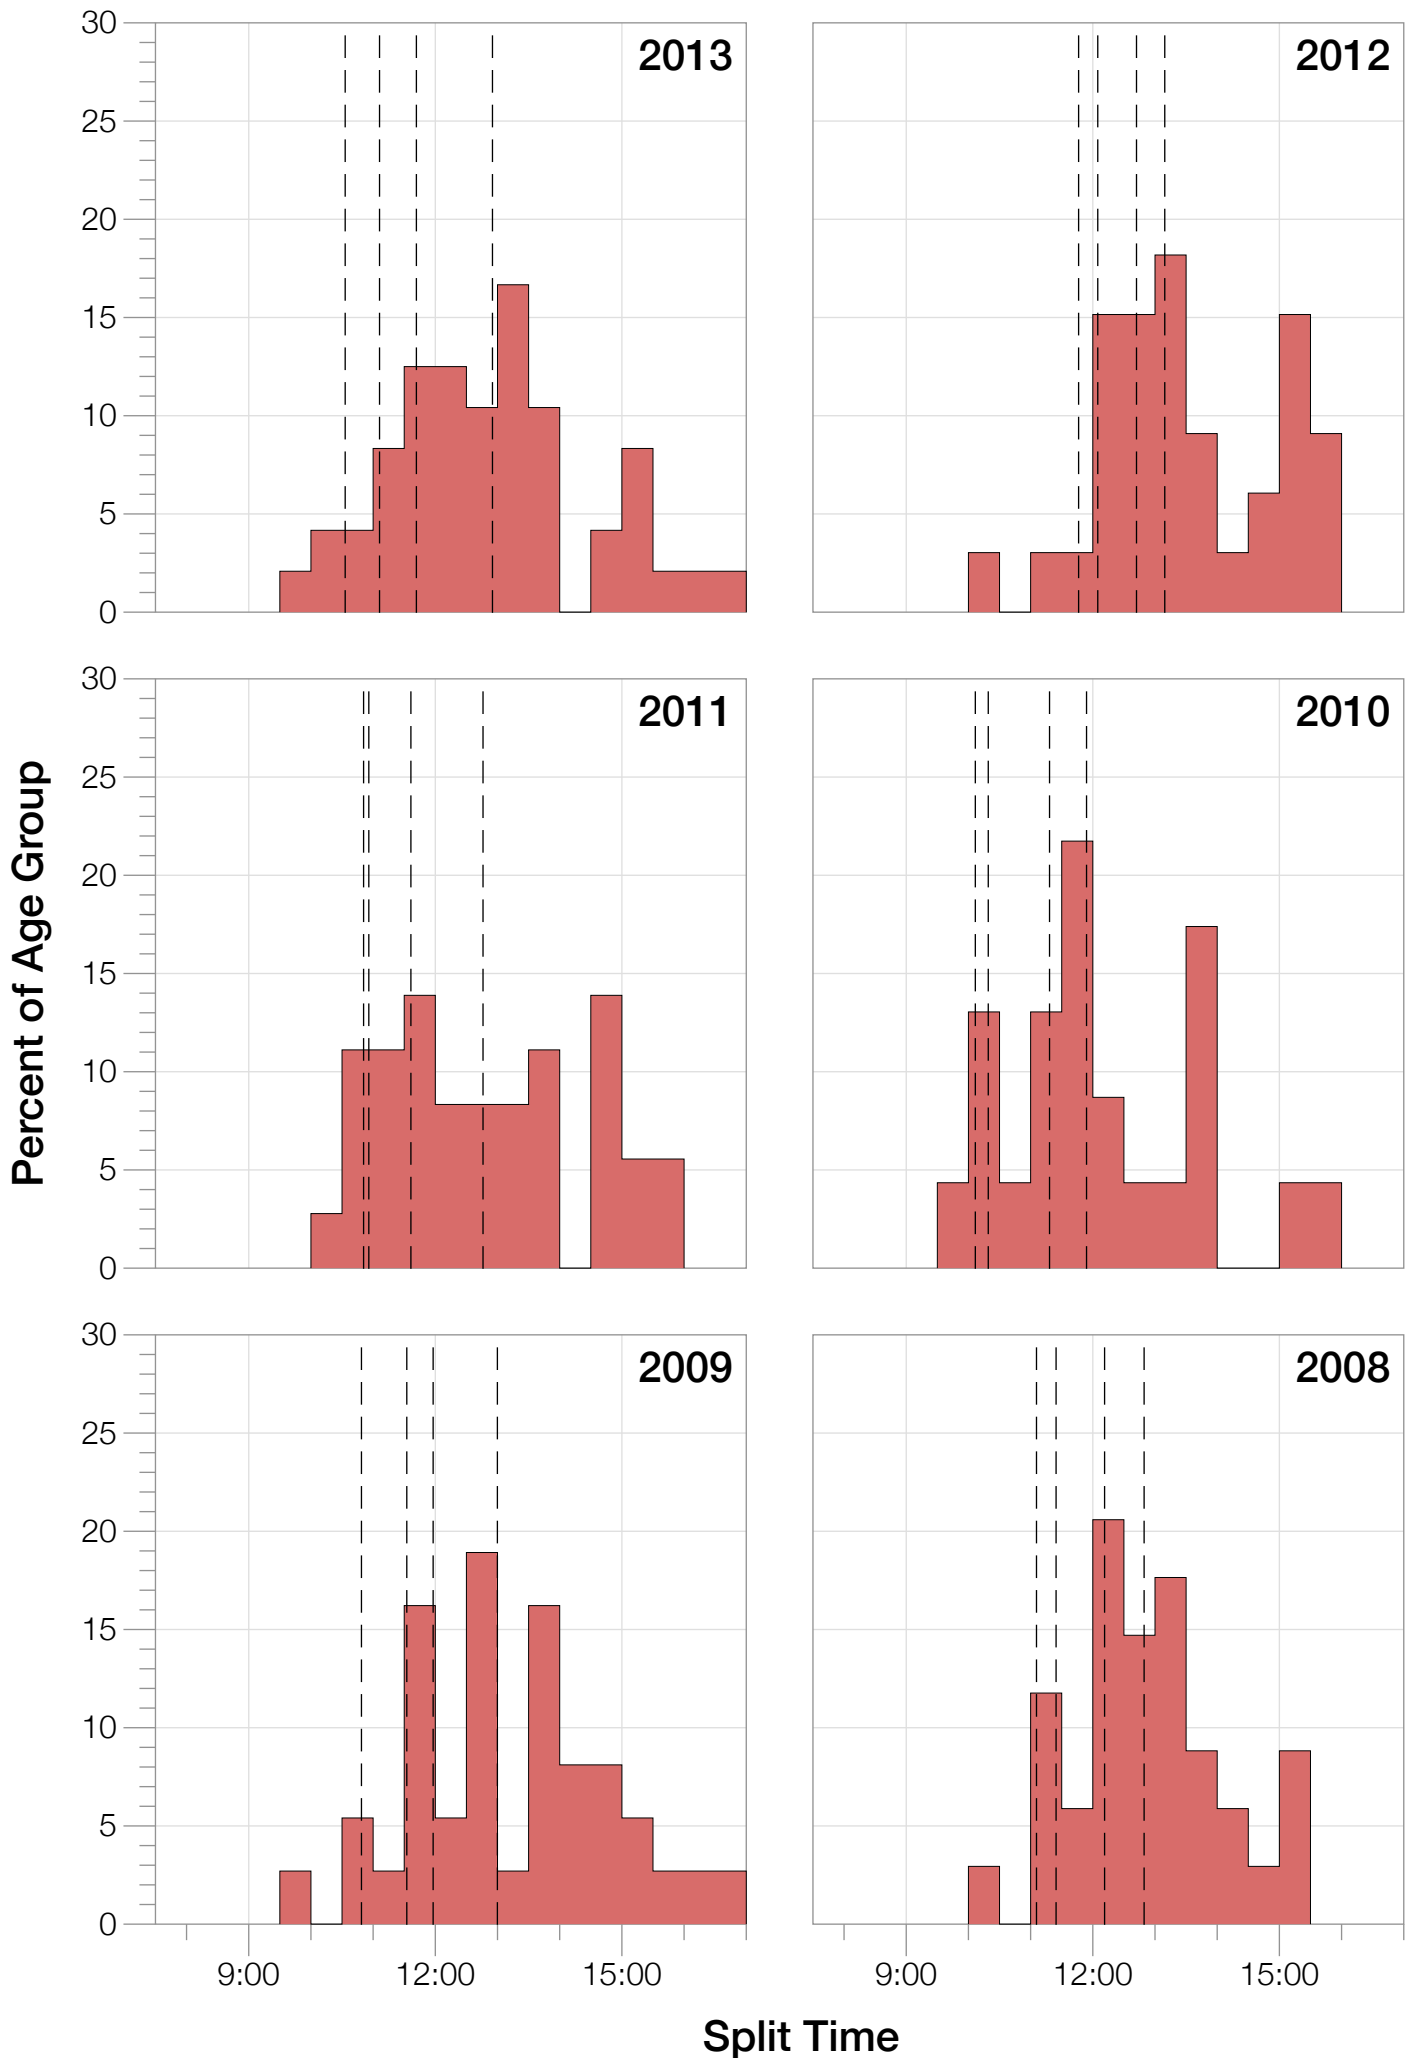

Ironman Western Australia F40-44 Stats

F40-44 Summary Statistics

Year	Finishers	F40-44 Finishers	Male Winner's Time	Female Winner's Time	F40-44 Winner's Time
2004	779	27	8:16:00	9:03:37	10:42:38
2005	588	17	8:27:36	9:31:32	11:18:32
2006	768	24	8:08:57	9:10:01	10:31:15
2007	901	27	8:06:00	9:00:55	10:11:25
2008	1029	34	8:07:06	8:59:24	10:15:54
2009	1124	37	8:13:59	9:16:52	9:50:10
2010	998	23	8:14:01	9:19:44	9:51:05
2011	1180	36	8:12:39	9:25:38	10:10:08
2012	1240	33	8:29:06	9:13:00	10:10:11
2013	1330	48	8:08:16	8:59:44	9:36:54
Average	994	31	8:14:22	9:12:02	10:15:49

F40-44 Swim

F40-44 Swim

F40-44 Bike

F40-44 Bike

F40-44 Run

F40-44 Run

F40-44 Overall

F40-44 Overall

F40-44 Fastest Splits

F40-44 Median Splits

F40-44 Slowest Splits

F40-44 Top 30 Finishing Splits

Estimated Kona Slot Average Finishing Time Finishing Time

F40-44 Top 10 and Kona Times and Splits

Summary Statistics

Position	Swim Time	Bike Time	Run Time	Overall Time
Average Male Winner	0:50:17	4:31:44	2:50:22	8:14:22
Average Female Winner	0:55:43	4:59:46	3:14:15	9:12:02
Average 1st Age Grouper	1:04:23	5:21:29	3:47:01	10:15:49
Average 2nd Age Grouper	1:07:46	5:41:18	3:56:47	10:49:54
Average 3rd Age Grouper	1:06:14	5:41:16	4:14:27	11:06:35
Average 4th Age Grouper	1:12:01	5:47:52	4:13:49	11:18:30
Average 5th Age Grouper	1:12:34	5:59:45	4:15:02	11:32:28
Average 6th Age Grouper	1:08:00	5:48:30	4:41:08	11:42:54
Average 7th Age Grouper	1:10:49	6:01:52	4:30:21	11:48:21
Average 8th Age Grouper	1:09:21	6:01:41	4:40:55	11:57:42
Average 9th Age Grouper	1:10:25	5:58:35	4:51:19	12:05:31
Average 10th Age Grouper	1:11:07	6:07:39	4:49:17	12:14:00
Kona Qualifier Average	1:06:04	5:31:24	3:51:54	10:32:52
Top 10 Age Grouper Average	1:09:16	5:51:00	4:24:00	11:29:10