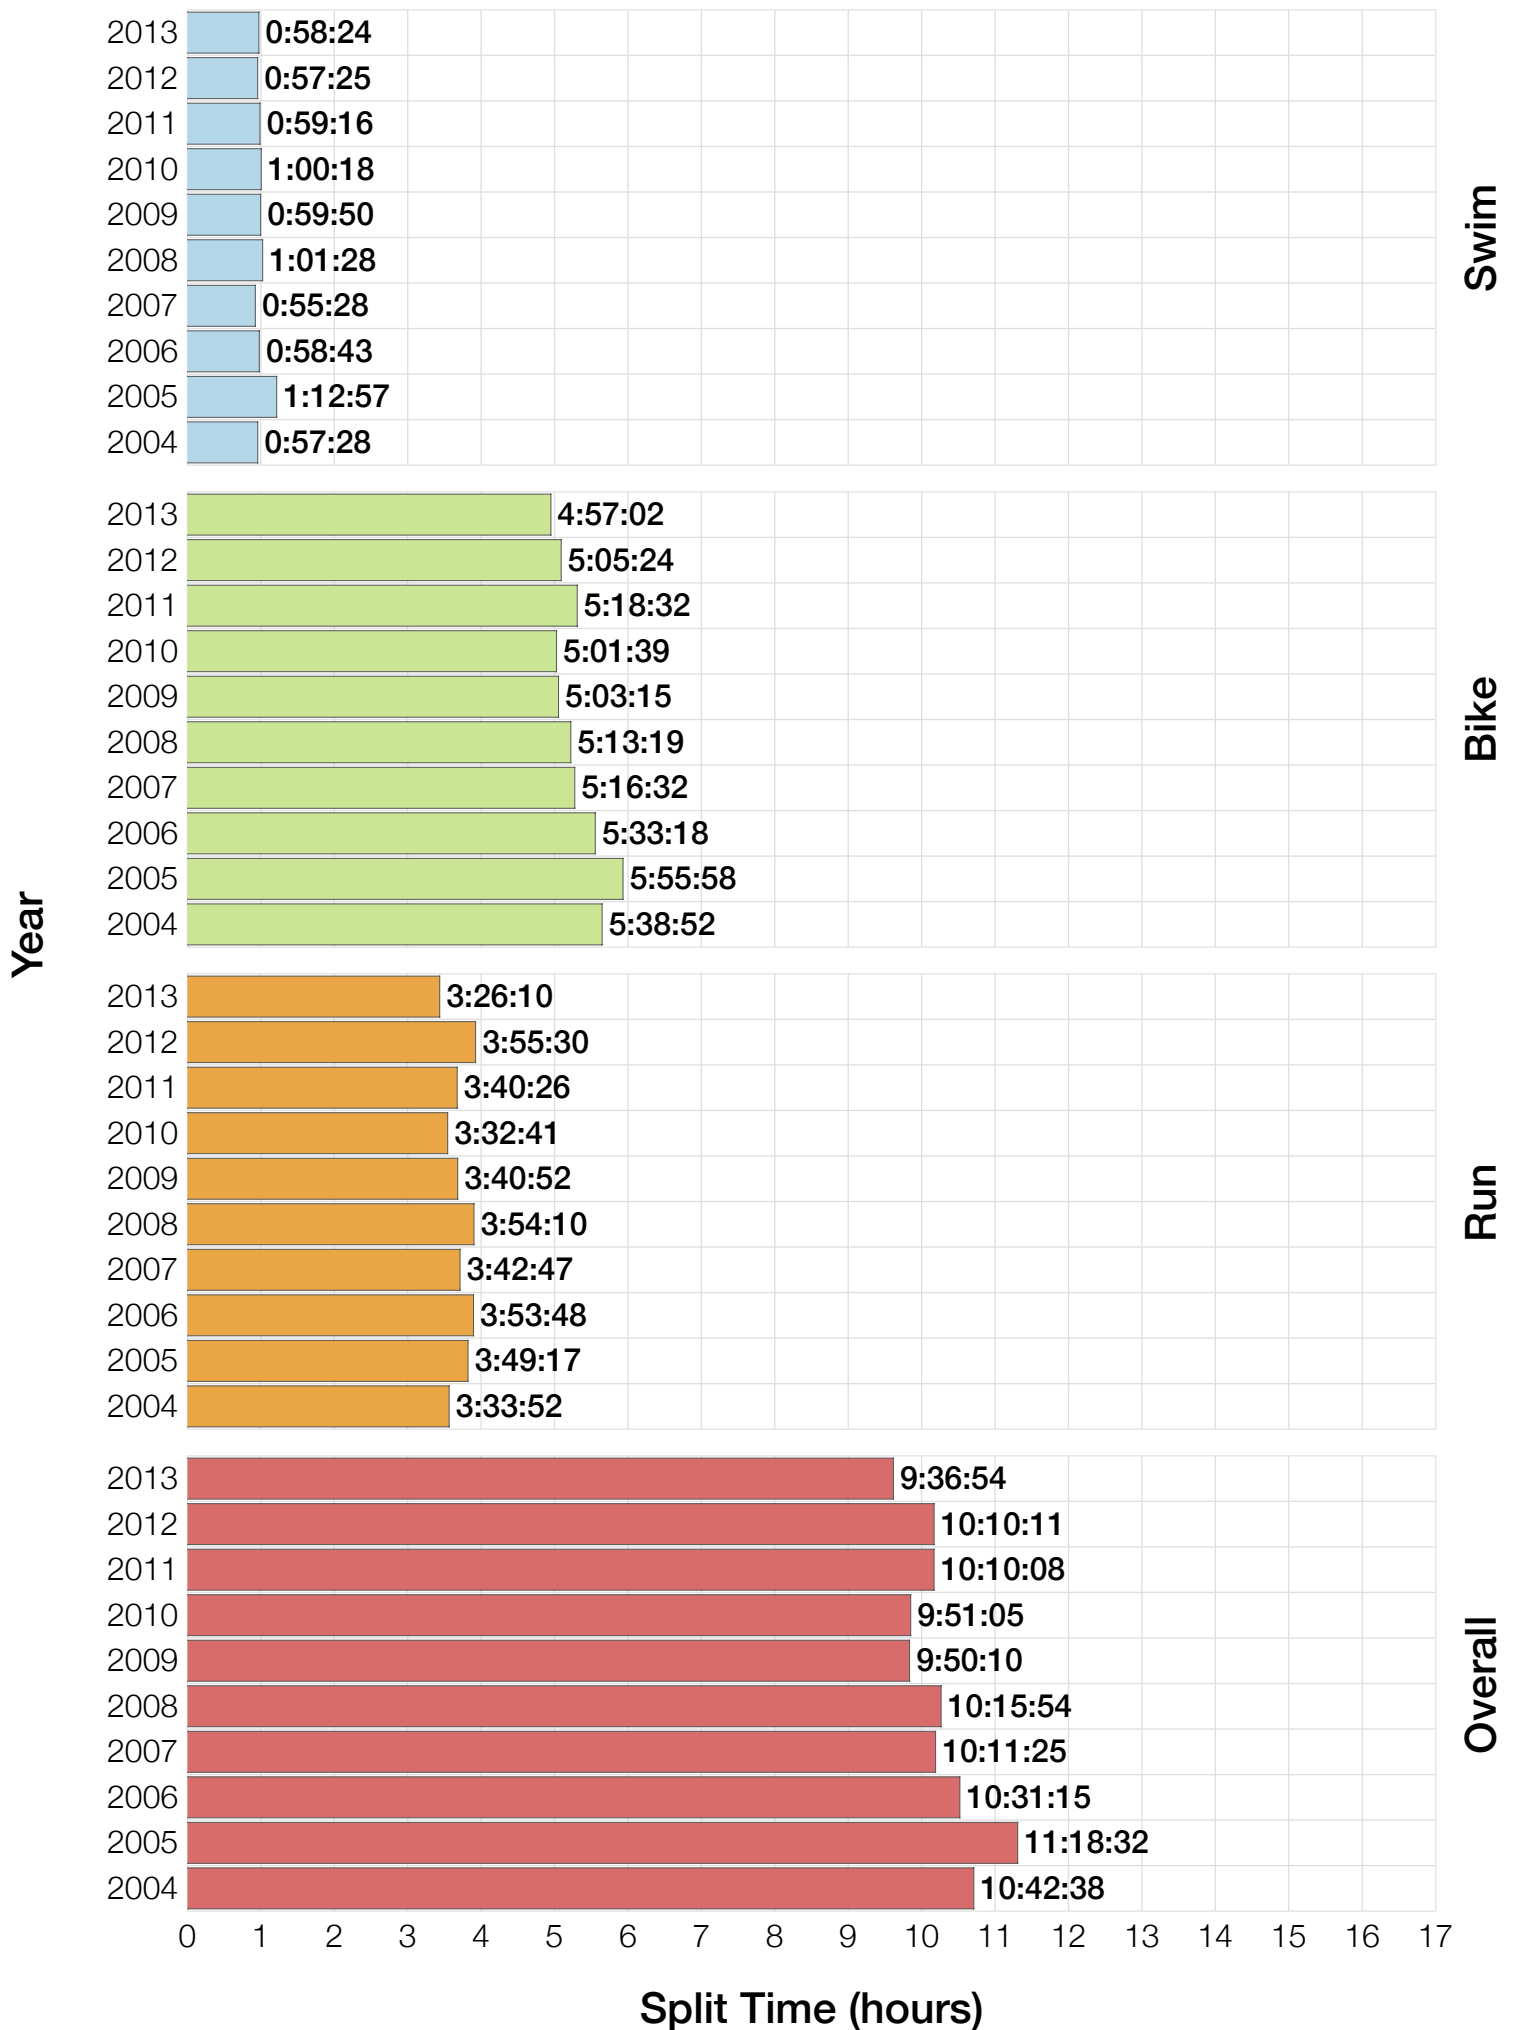

F40-44 Fastest Splits