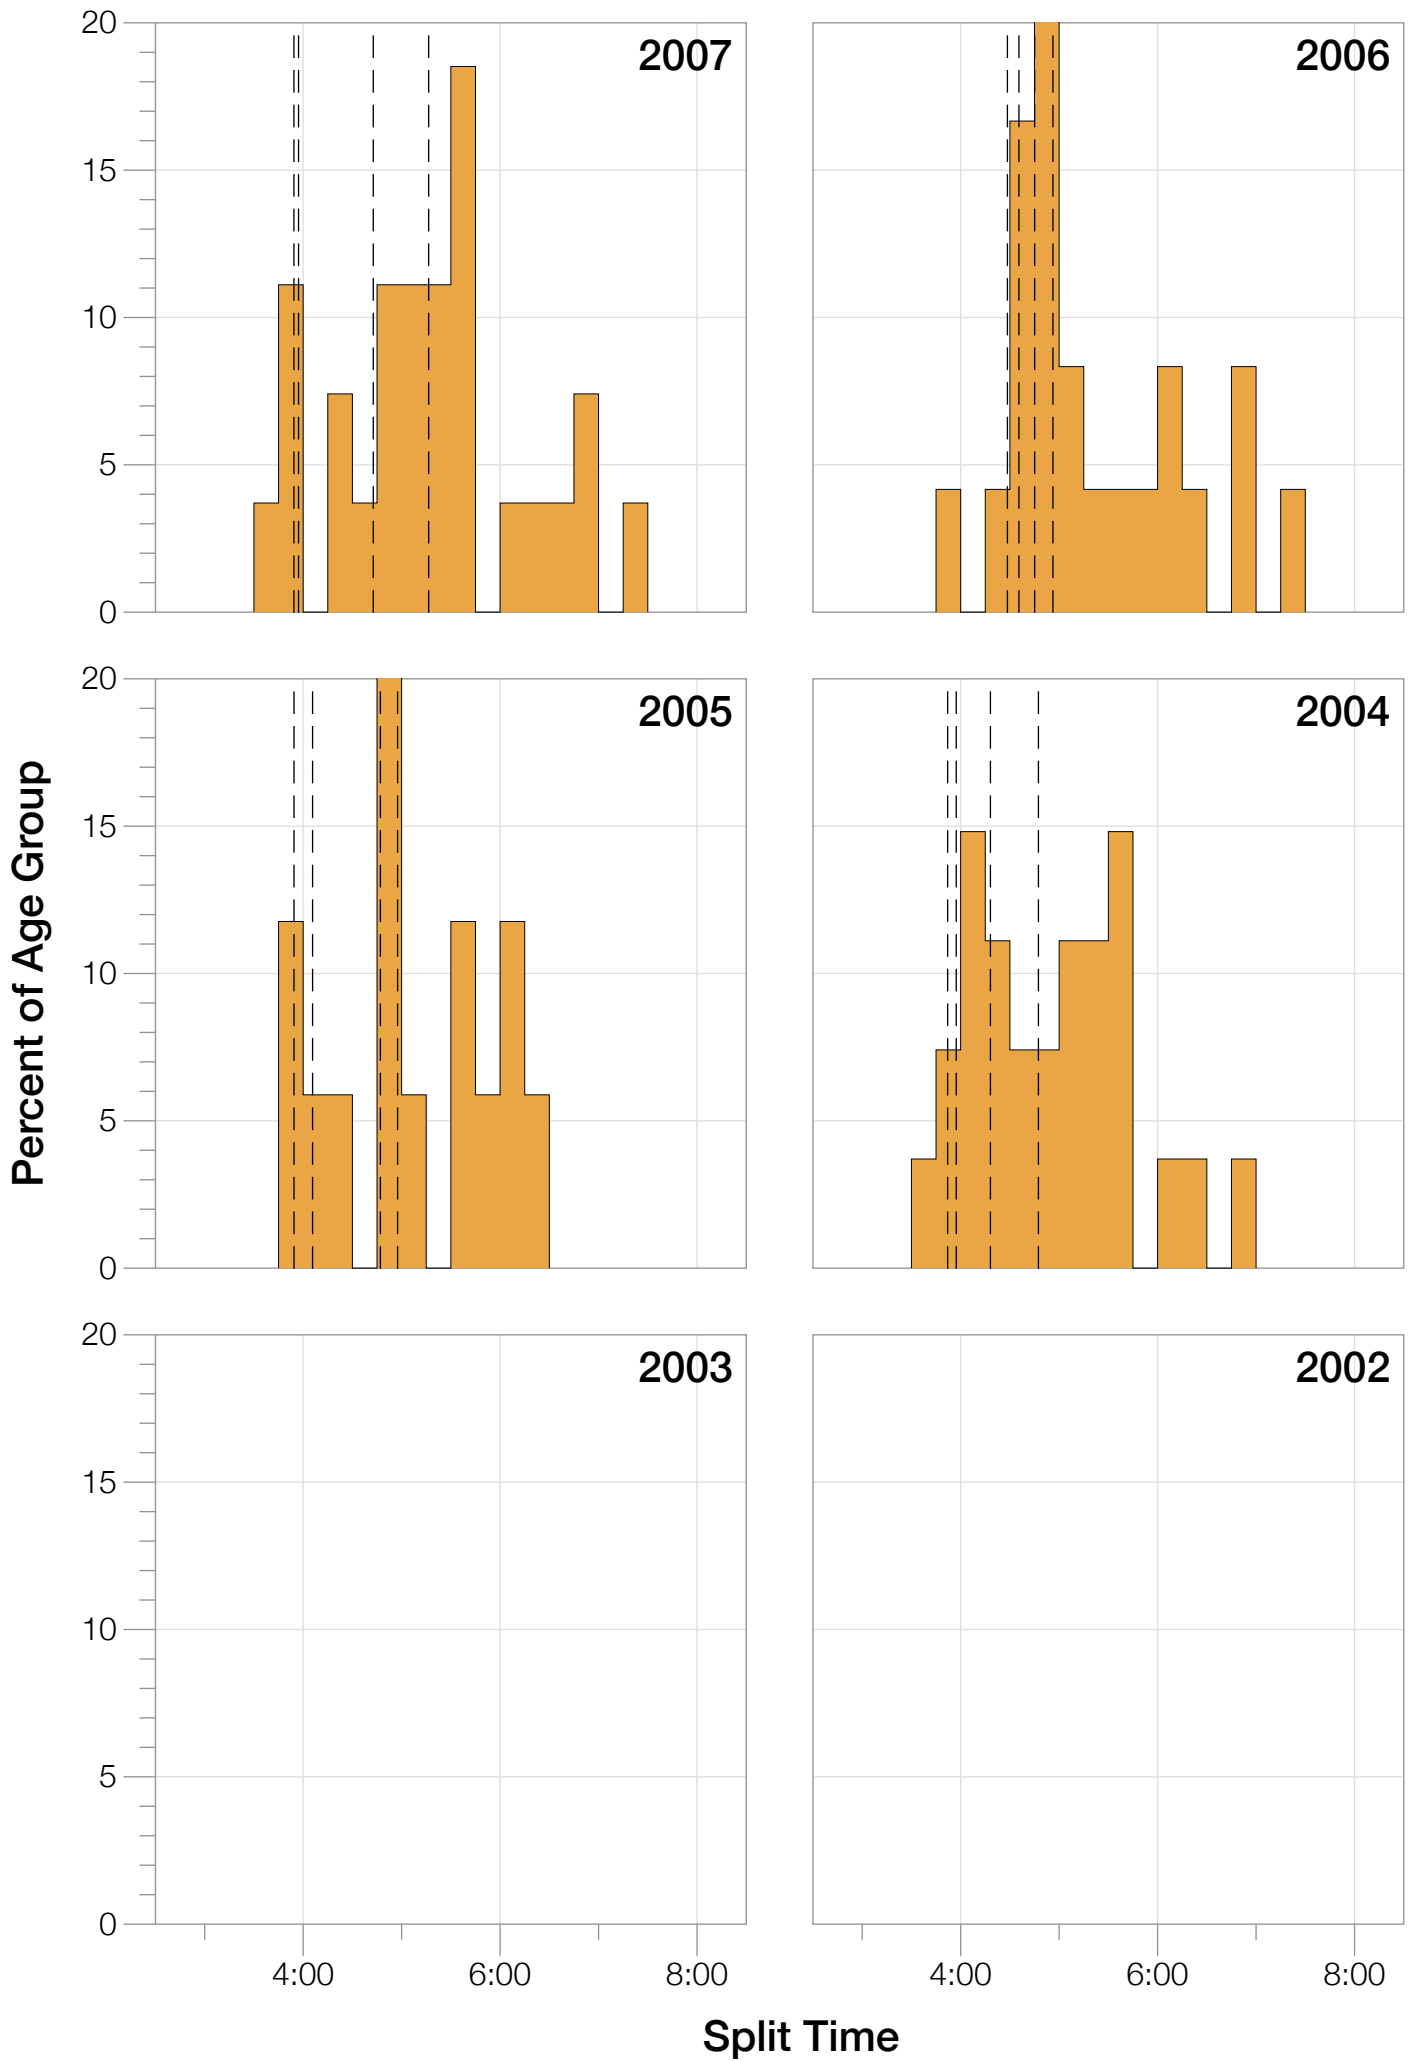

Ironman Western Australia F40-44 Stats

F40-44 Summary Statistics

Year	Finishers	F40-44 Finishers	Male Winner's Time	Female Winner's Time	F40-44 Winner's Time
2004	779	27	8:16:00	9:03:37	10:42:38
2005	588	17	8:27:36	9:31:32	11:18:32
2006	768	24	8:08:57	9:10:01	10:31:15
2007	901	27	8:06:00	9:00:55	10:11:25
2008	1029	34	8:07:06	8:59:24	10:15:54
2009	1124	37	8:13:59	9:16:52	9:50:10
2010	998	23	8:14:01	9:19:44	9:51:05
2011	1180	36	8:12:39	9:25:38	10:10:08
2012	1240	33	8:29:06	9:13:00	10:10:11
2013	1330	48	8:08:16	8:59:44	9:36:54
Average	994	31	8:14:22	9:12:02	10:15:49

F40-44 Swim

F40-44 Swim

F40-44 Bike

F40-44 Bike

F40-44 Run

F40-44 Run

F40-44 Overall

F40-44 Overall

F40-44 Fastest Splits

F40-44 Median Splits

F40-44 Slowest Splits

F40-44 Top 30 Finishing Splits

Estimated Kona Slot Average Finishing Time Finishing Time

F40-44 Top 10 and Kona Times and Splits

Summary Statistics

Position	Swim Time	Bike Time	Run Time	Overall Time
Average Male Winner	0:50:17	4:31:44	2:50:22	8:14:22
Average Female Winner	0:55:43	4:59:46	3:14:15	9:12:02
Average 1st Age Grouper	1:04:23	5:21:29	3:47:01	10:15:49
Average 2nd Age Grouper	1:07:46	5:41:18	3:56:47	10:49:54
Average 3rd Age Grouper	1:06:14	5:41:16	4:14:27	11:06:35
Average 4th Age Grouper	1:12:01	5:47:52	4:13:49	11:18:30
Average 5th Age Grouper	1:12:34	5:59:45	4:15:02	11:32:28
Average 6th Age Grouper	1:08:00	5:48:30	4:41:08	11:42:54
Average 7th Age Grouper	1:10:49	6:01:52	4:30:21	11:48:21
Average 8th Age Grouper	1:09:21	6:01:41	4:40:55	11:57:42
Average 9th Age Grouper	1:10:25	5:58:35	4:51:19	12:05:31
Average 10th Age Grouper	1:11:07	6:07:39	4:49:17	12:14:00
Kona Qualifier Average	1:06:04	5:31:24	3:51:54	10:32:52
Top 10 Age Grouper Average	1:09:16	5:51:00	4:24:00	11:29:10