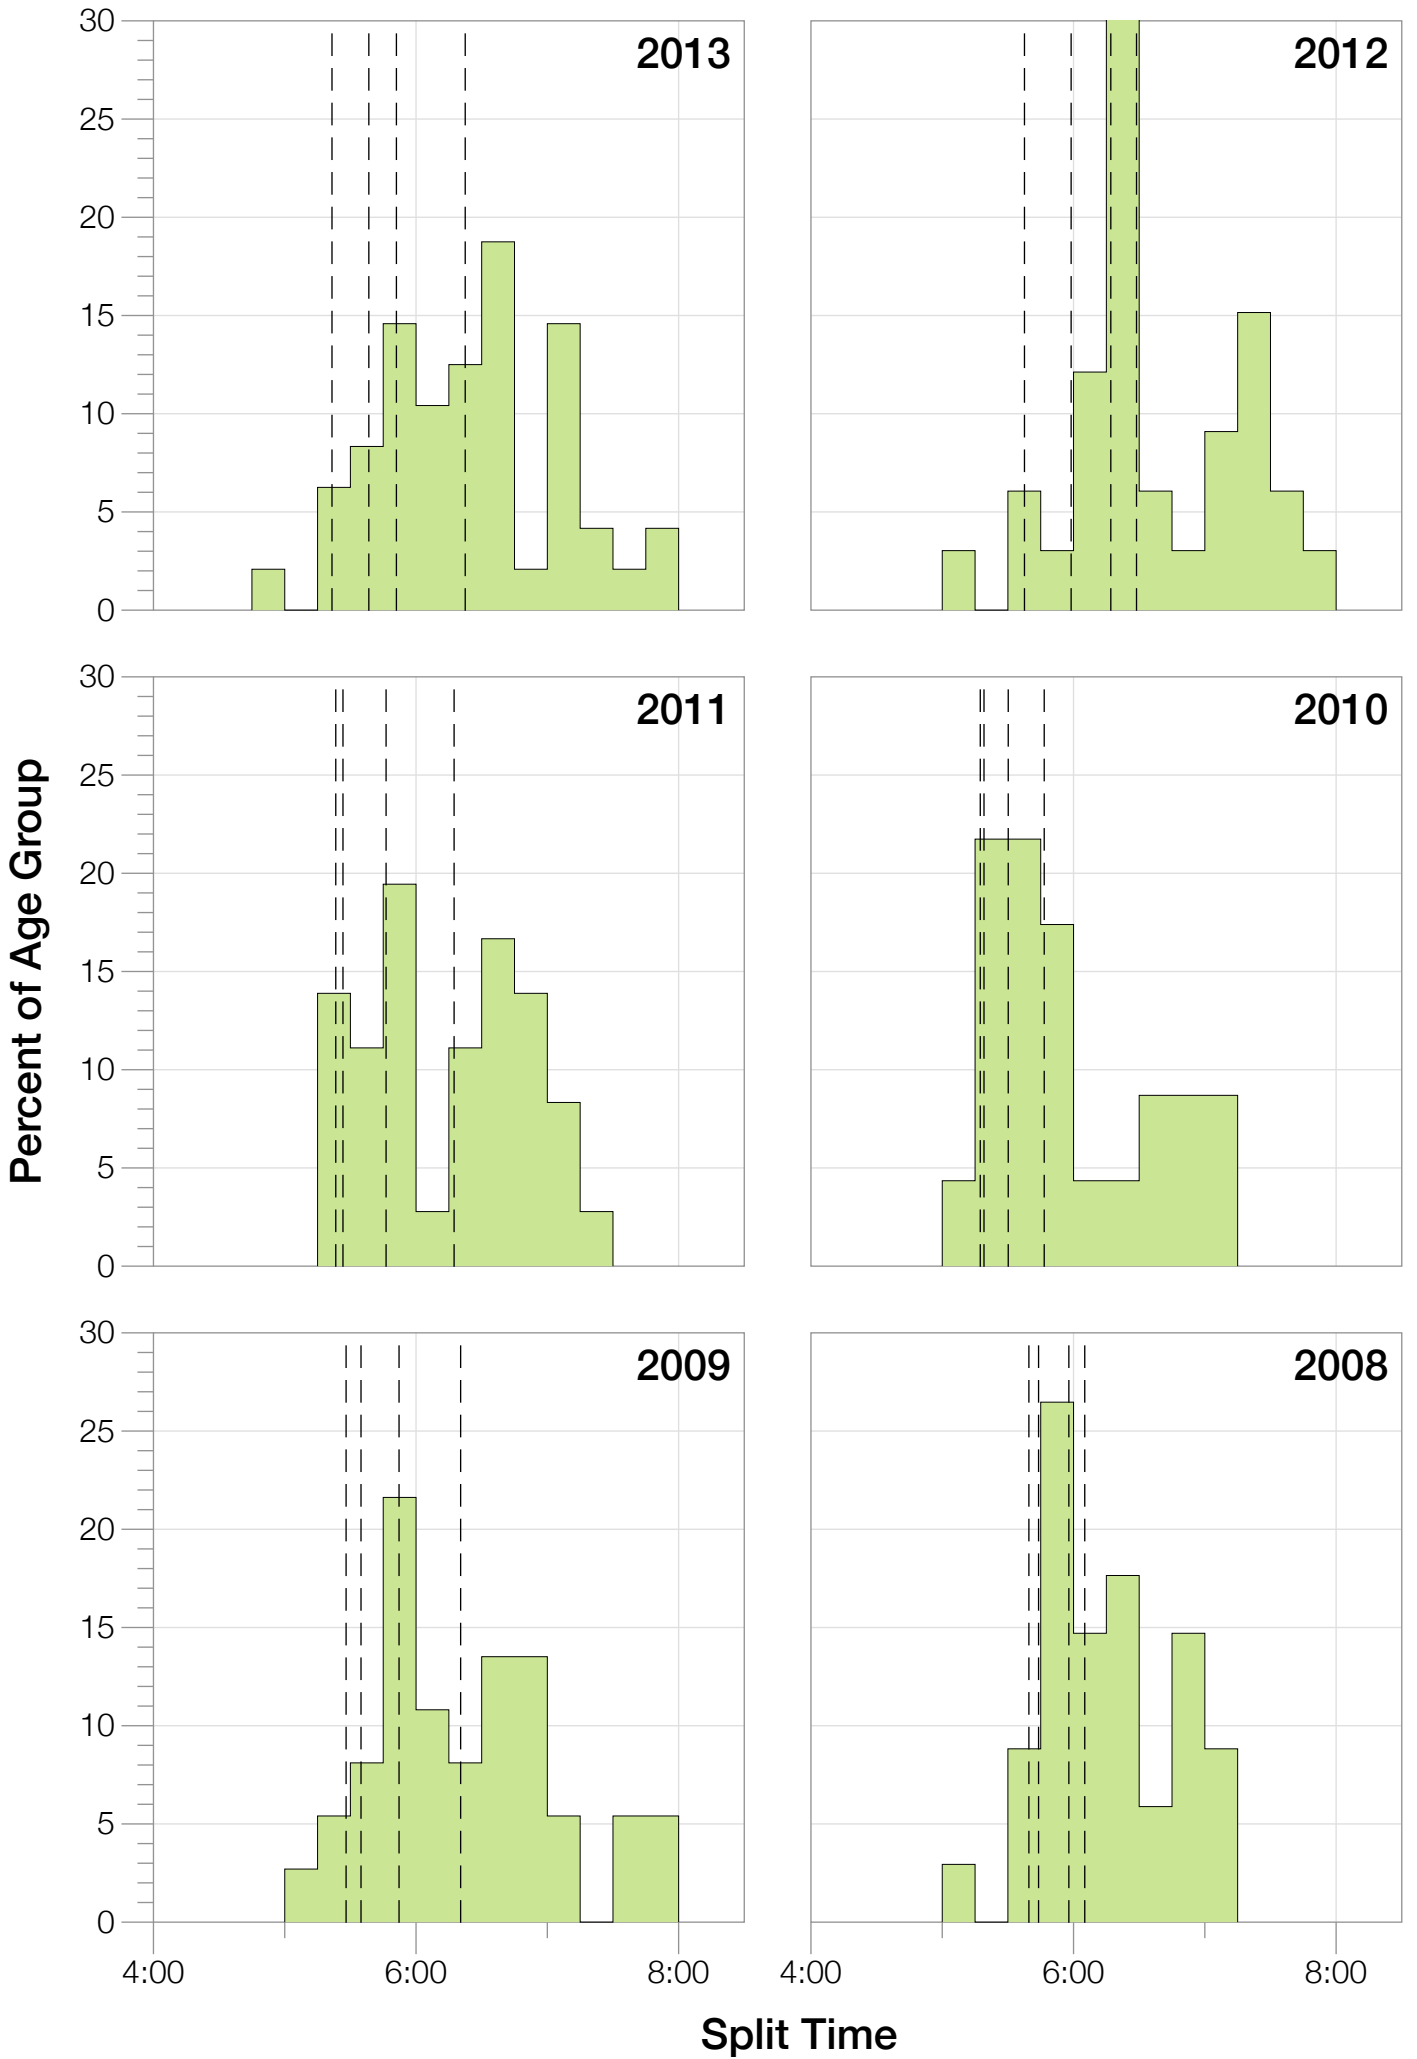

F40-44 Bike