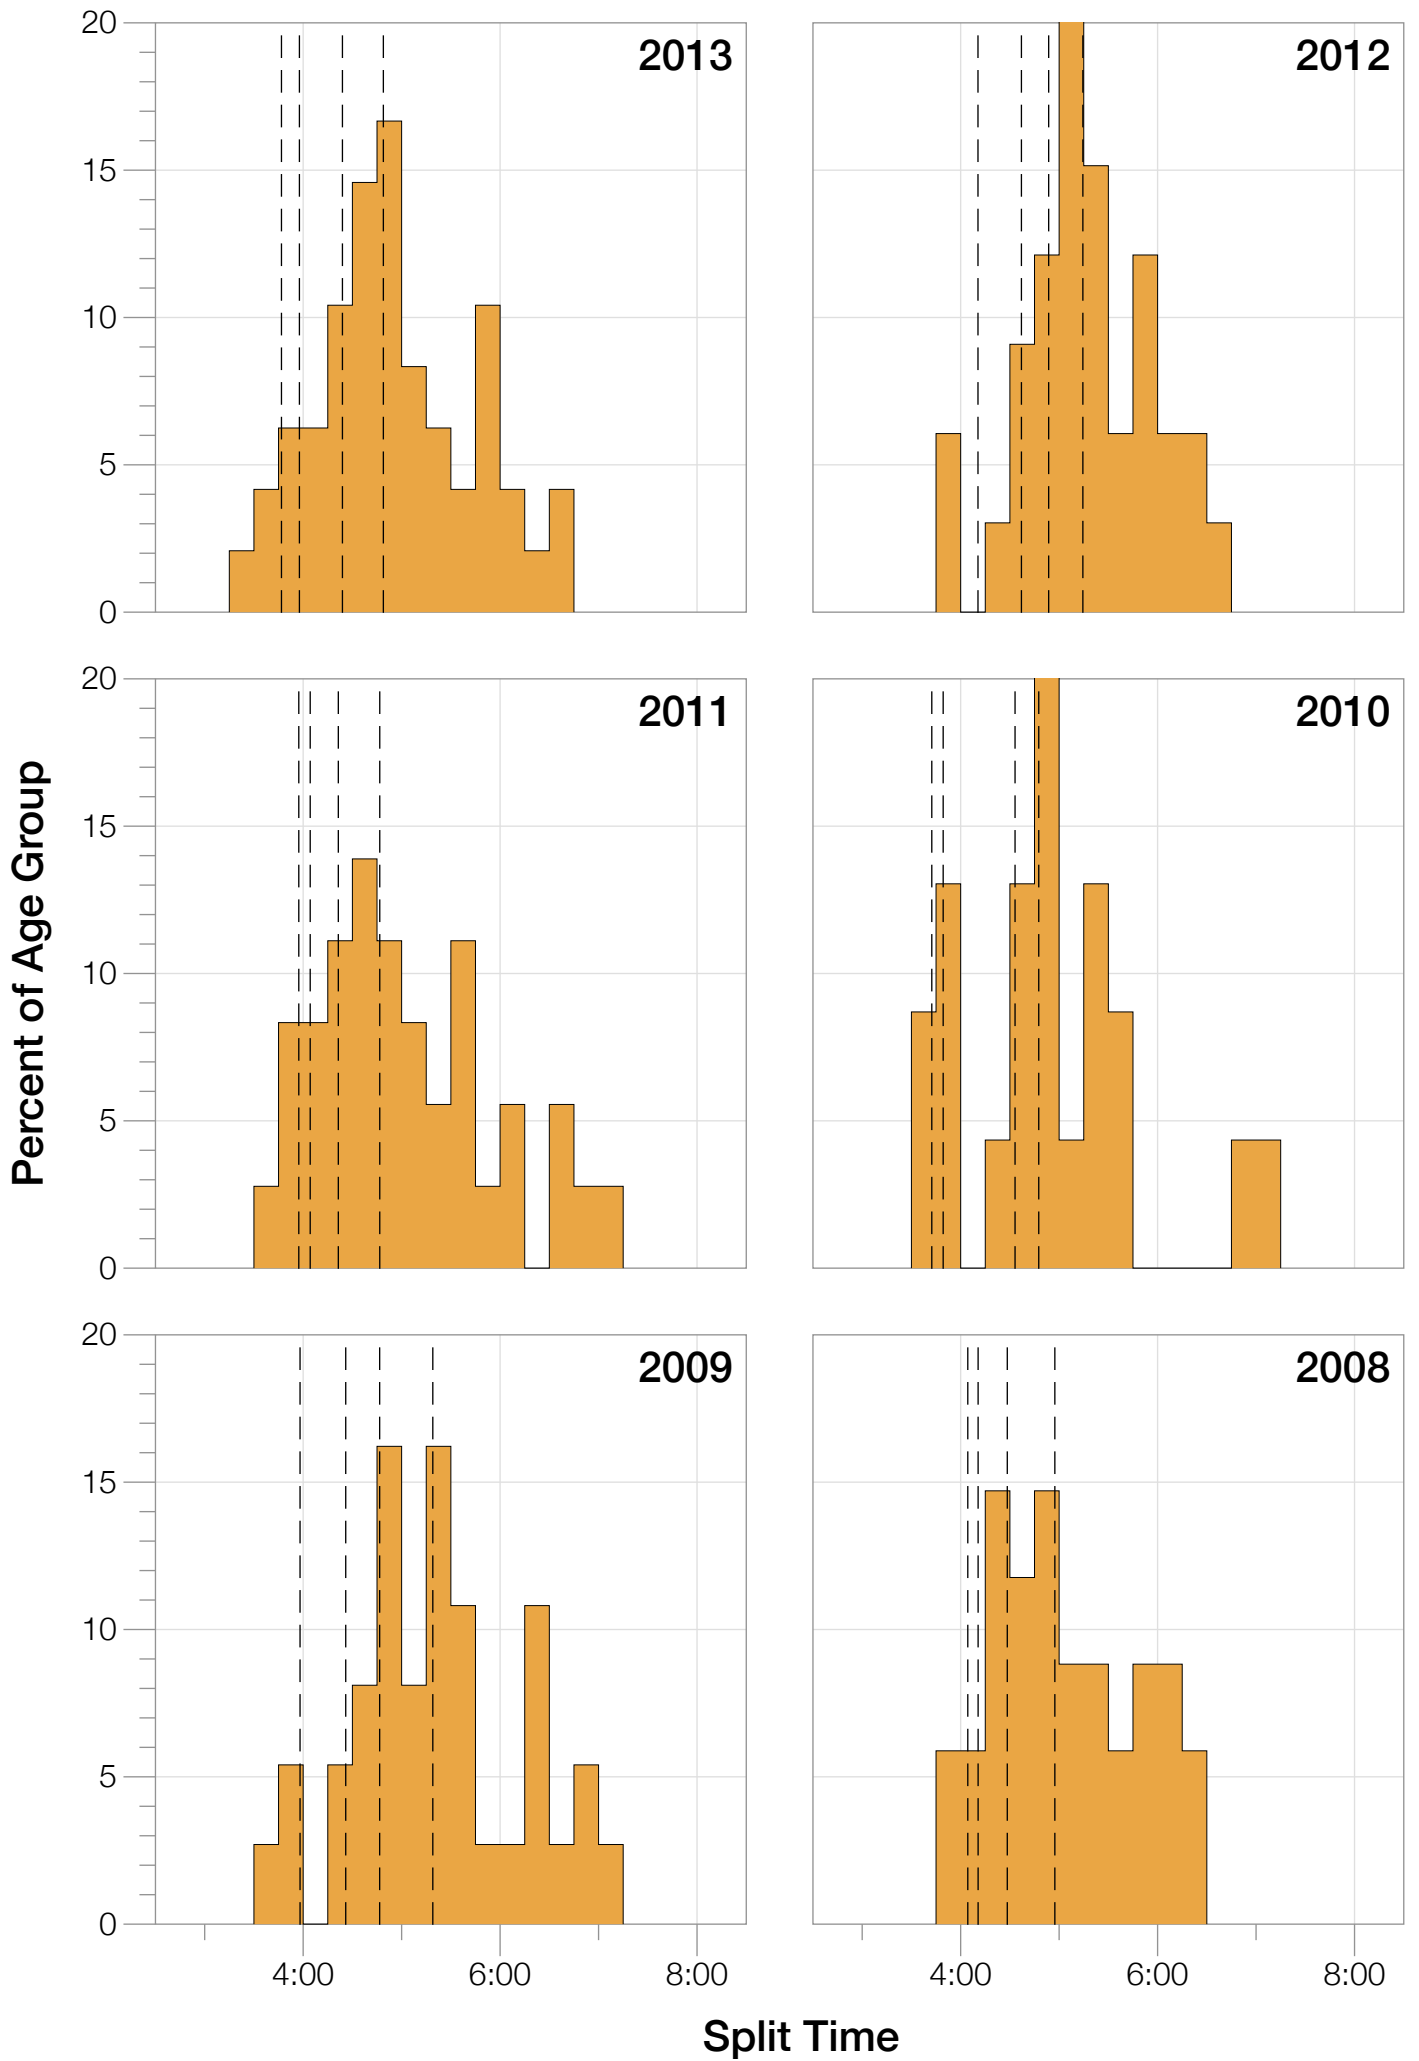

Ironman Western Australia F40-44 Stats

F40-44 Summary Statistics

Year	Finishers	F40-44 Finishers	Male Winner's Time	Female Winner's Time	F40-44 Winner's Time
2004	779	27	8:16:00	9:03:37	10:42:38
2005	588	17	8:27:36	9:31:32	11:18:32
2006	768	24	8:08:57	9:10:01	10:31:15
2007	901	27	8:06:00	9:00:55	10:11:25
2008	1029	34	8:07:06	8:59:24	10:15:54
2009	1124	37	8:13:59	9:16:52	9:50:10
2010	998	23	8:14:01	9:19:44	9:51:05
2011	1180	36	8:12:39	9:25:38	10:10:08
2012	1240	33	8:29:06	9:13:00	10:10:11
2013	1330	48	8:08:16	8:59:44	9:36:54
Average	994	31	8:14:22	9:12:02	10:15:49

F40-44 Swim

F40-44 Swim

F40-44 Bike

F40-44 Bike

F40-44 Run

F40-44 Run

F40-44 Overall

F40-44 Overall

Position	Swim Time	Bike Time	Run Time	Overall Time
Average Male Winner	0:50:17	4:31:44	2:50:22	8:14:22
Average Female Winner	0:55:43	4:59:46	3:14:15	9:12:02
Average 1st Age Grouper	1:04:23	5:21:29	3:47:01	10:15:49
Average 2nd Age Grouper	1:07:46	5:41:18	3:56:47	10:49:54
Average 3rd Age Grouper	1:06:14	5:41:16	4:14:27	11:06:35
Average 4th Age Grouper	1:12:01	5:47:52	4:13:49	11:18:30
Average 5th Age Grouper	1:12:34	5:59:45	4:15:02	11:32:28
Average 6th Age Grouper	1:08:00	5:48:30	4:41:08	11:42:54
Average 7th Age Grouper	1:10:49	6:01:52	4:30:21	11:48:21
Average 8th Age Grouper	1:09:21	6:01:41	4:40:55	11:57:42
Average 9th Age Grouper	1:10:25	5:58:35	4:51:19	12:05:31
Average 10th Age Grouper	1:11:07	6:07:39	4:49:17	12:14:00
Kona Qualifier Average	1:06:04	5:31:24	3:51:54	10:32:52
Top 10 Age Grouper Average	1:09:16	5:51:00	4:24:00	11:29:10