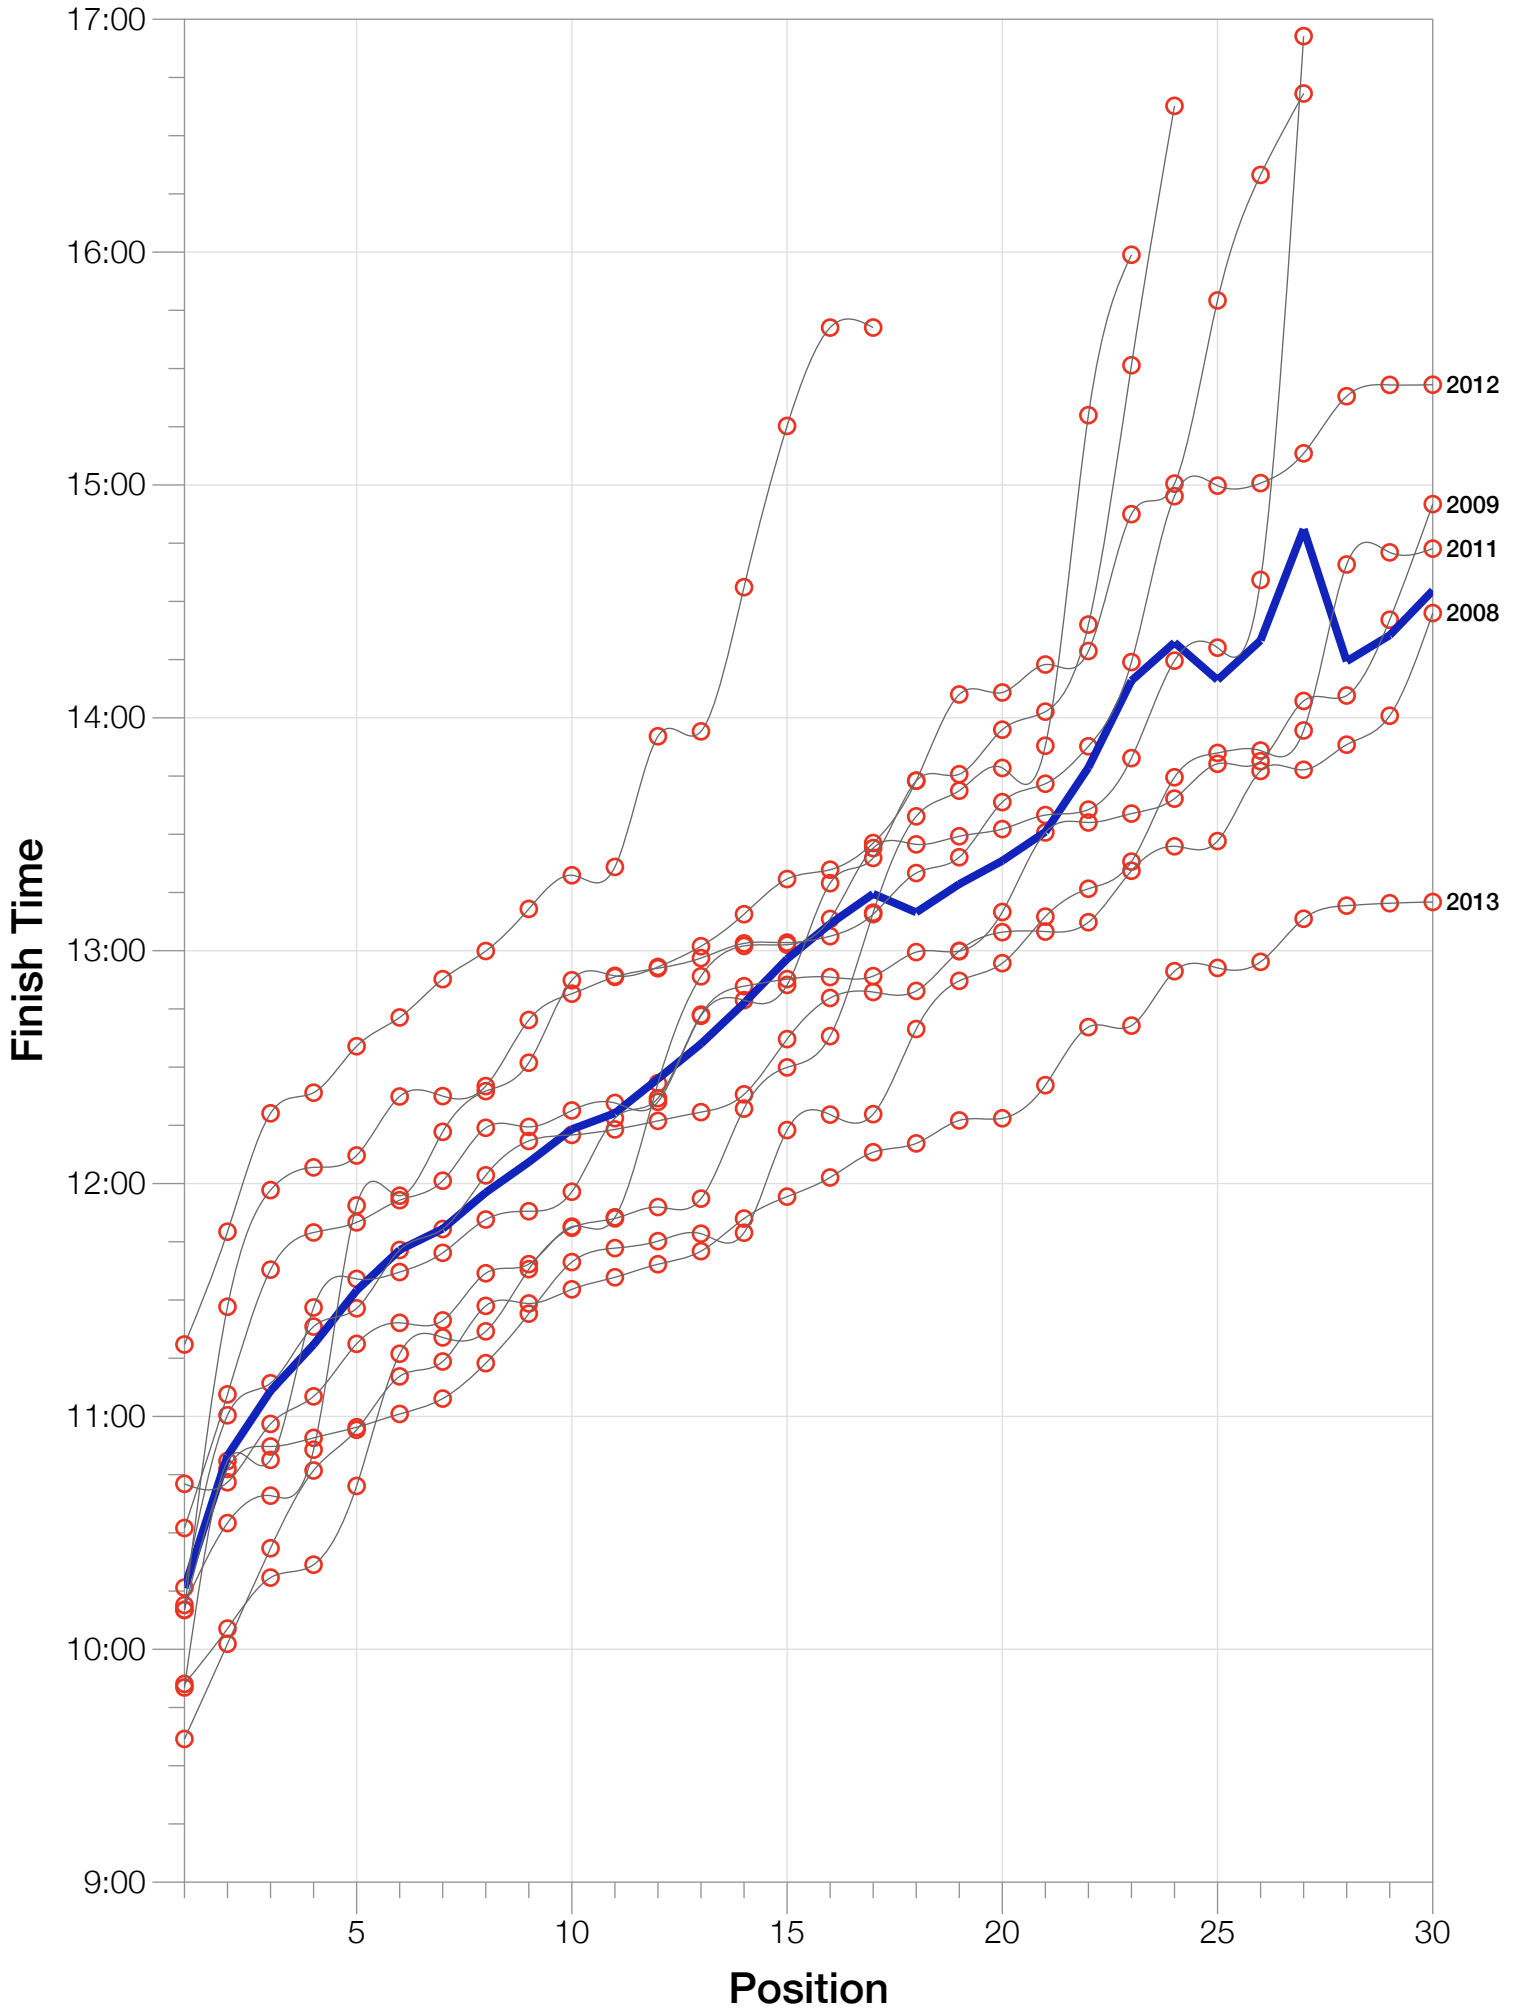

Ironman Western Australia F40-44 Stats

F40-44 Summary Statistics

Year	Finishers	F40-44 Finishers	Male Winner's Time	Female Winner's Time	F40-44 Winner's Time
2004	779	27	8:16:00	9:03:37	10:42:38
2005	588	17	8:27:36	9:31:32	11:18:32
2006	768	24	8:08:57	9:10:01	10:31:15
2007	901	27	8:06:00	9:00:55	10:11:25
2008	1029	34	8:07:06	8:59:24	10:15:54
2009	1124	37	8:13:59	9:16:52	9:50:10
2010	998	23	8:14:01	9:19:44	9:51:05
2011	1180	36	8:12:39	9:25:38	10:10:08
2012	1240	33	8:29:06	9:13:00	10:10:11
2013	1330	48	8:08:16	8:59:44	9:36:54
Average	994	31	8:14:22	9:12:02	10:15:49

F40-44 Fastest Splits

F40-44 Median Splits

F40-44 Slowest Splits

F40-44 Top 30 Finishing Splits

Estimated Kona Slot Average Finishing Time Finishing Time

F40-44 Top 10 and Kona Times and Splits

Summary Statistics

Position	Swim Time	Bike Time	Run Time	Overall Time
Average Male Winner	0:50:17	4:31:44	2:50:22	8:14:22
Average Female Winner	0:55:43	4:59:46	3:14:15	9:12:02
Average 1st Age Grouper	1:04:23	5:21:29	3:47:01	10:15:49
Average 2nd Age Grouper	1:07:46	5:41:18	3:56:47	10:49:54
Average 3rd Age Grouper	1:06:14	5:41:16	4:14:27	11:06:35
Average 4th Age Grouper	1:12:01	5:47:52	4:13:49	11:18:30
Average 5th Age Grouper	1:12:34	5:59:45	4:15:02	11:32:28
Average 6th Age Grouper	1:08:00	5:48:30	4:41:08	11:42:54
Average 7th Age Grouper	1:10:49	6:01:52	4:30:21	11:48:21
Average 8th Age Grouper	1:09:21	6:01:41	4:40:55	11:57:42
Average 9th Age Grouper	1:10:25	5:58:35	4:51:19	12:05:31
Average 10th Age Grouper	1:11:07	6:07:39	4:49:17	12:14:00
Kona Qualifier Average	1:06:04	5:31:24	3:51:54	10:32:52
Top 10 Age Grouper Average	1:09:16	5:51:00	4:24:00	11:29:10