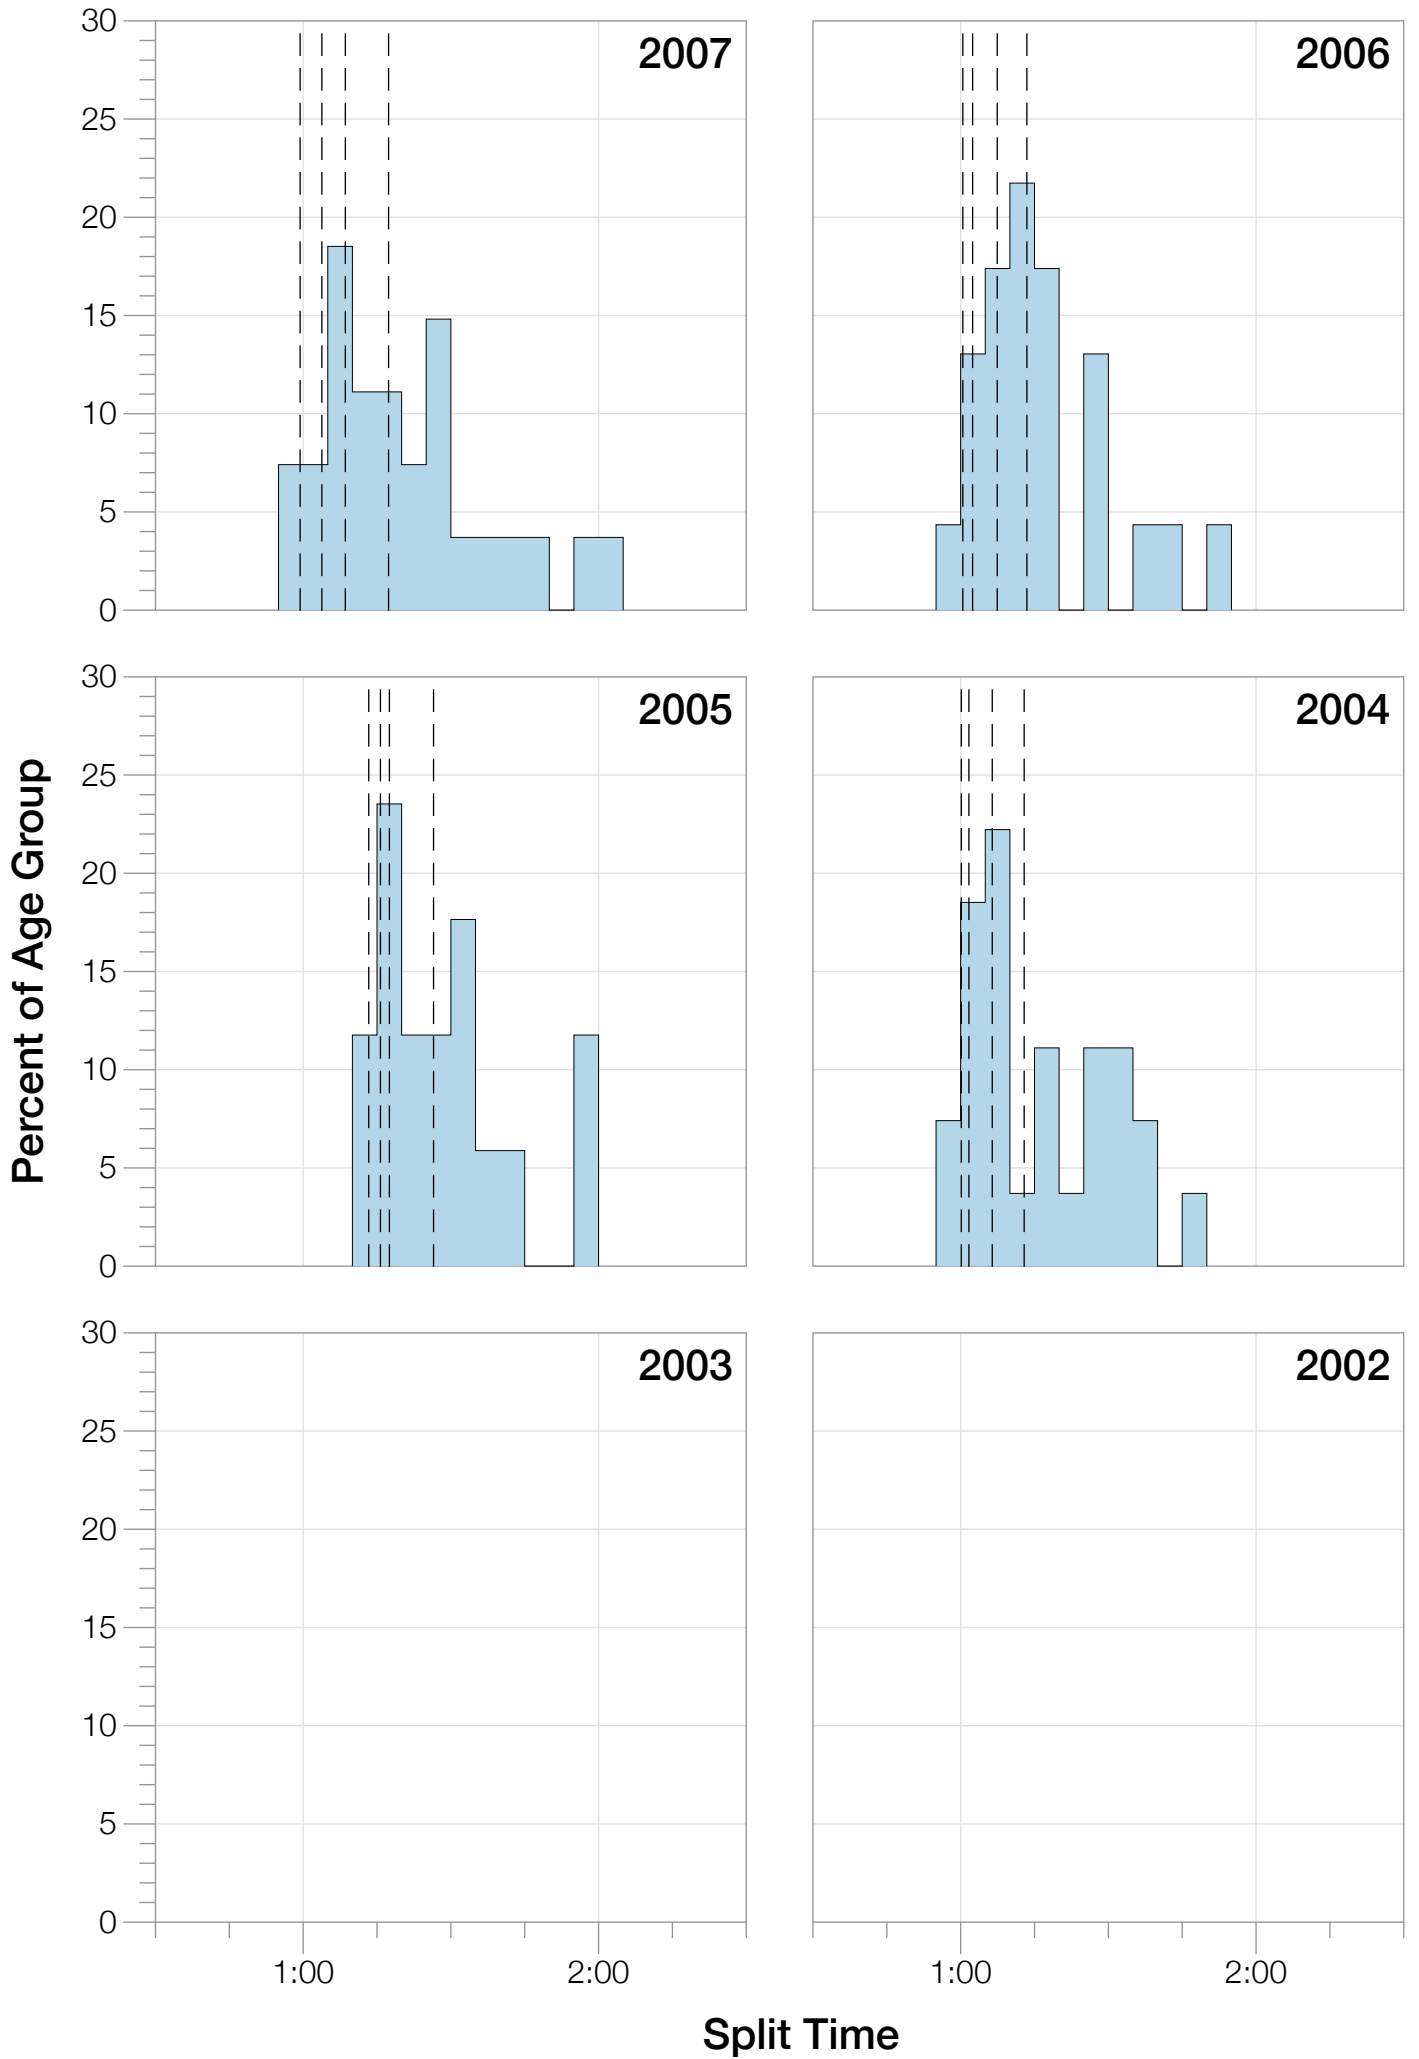

F40-44 Swim