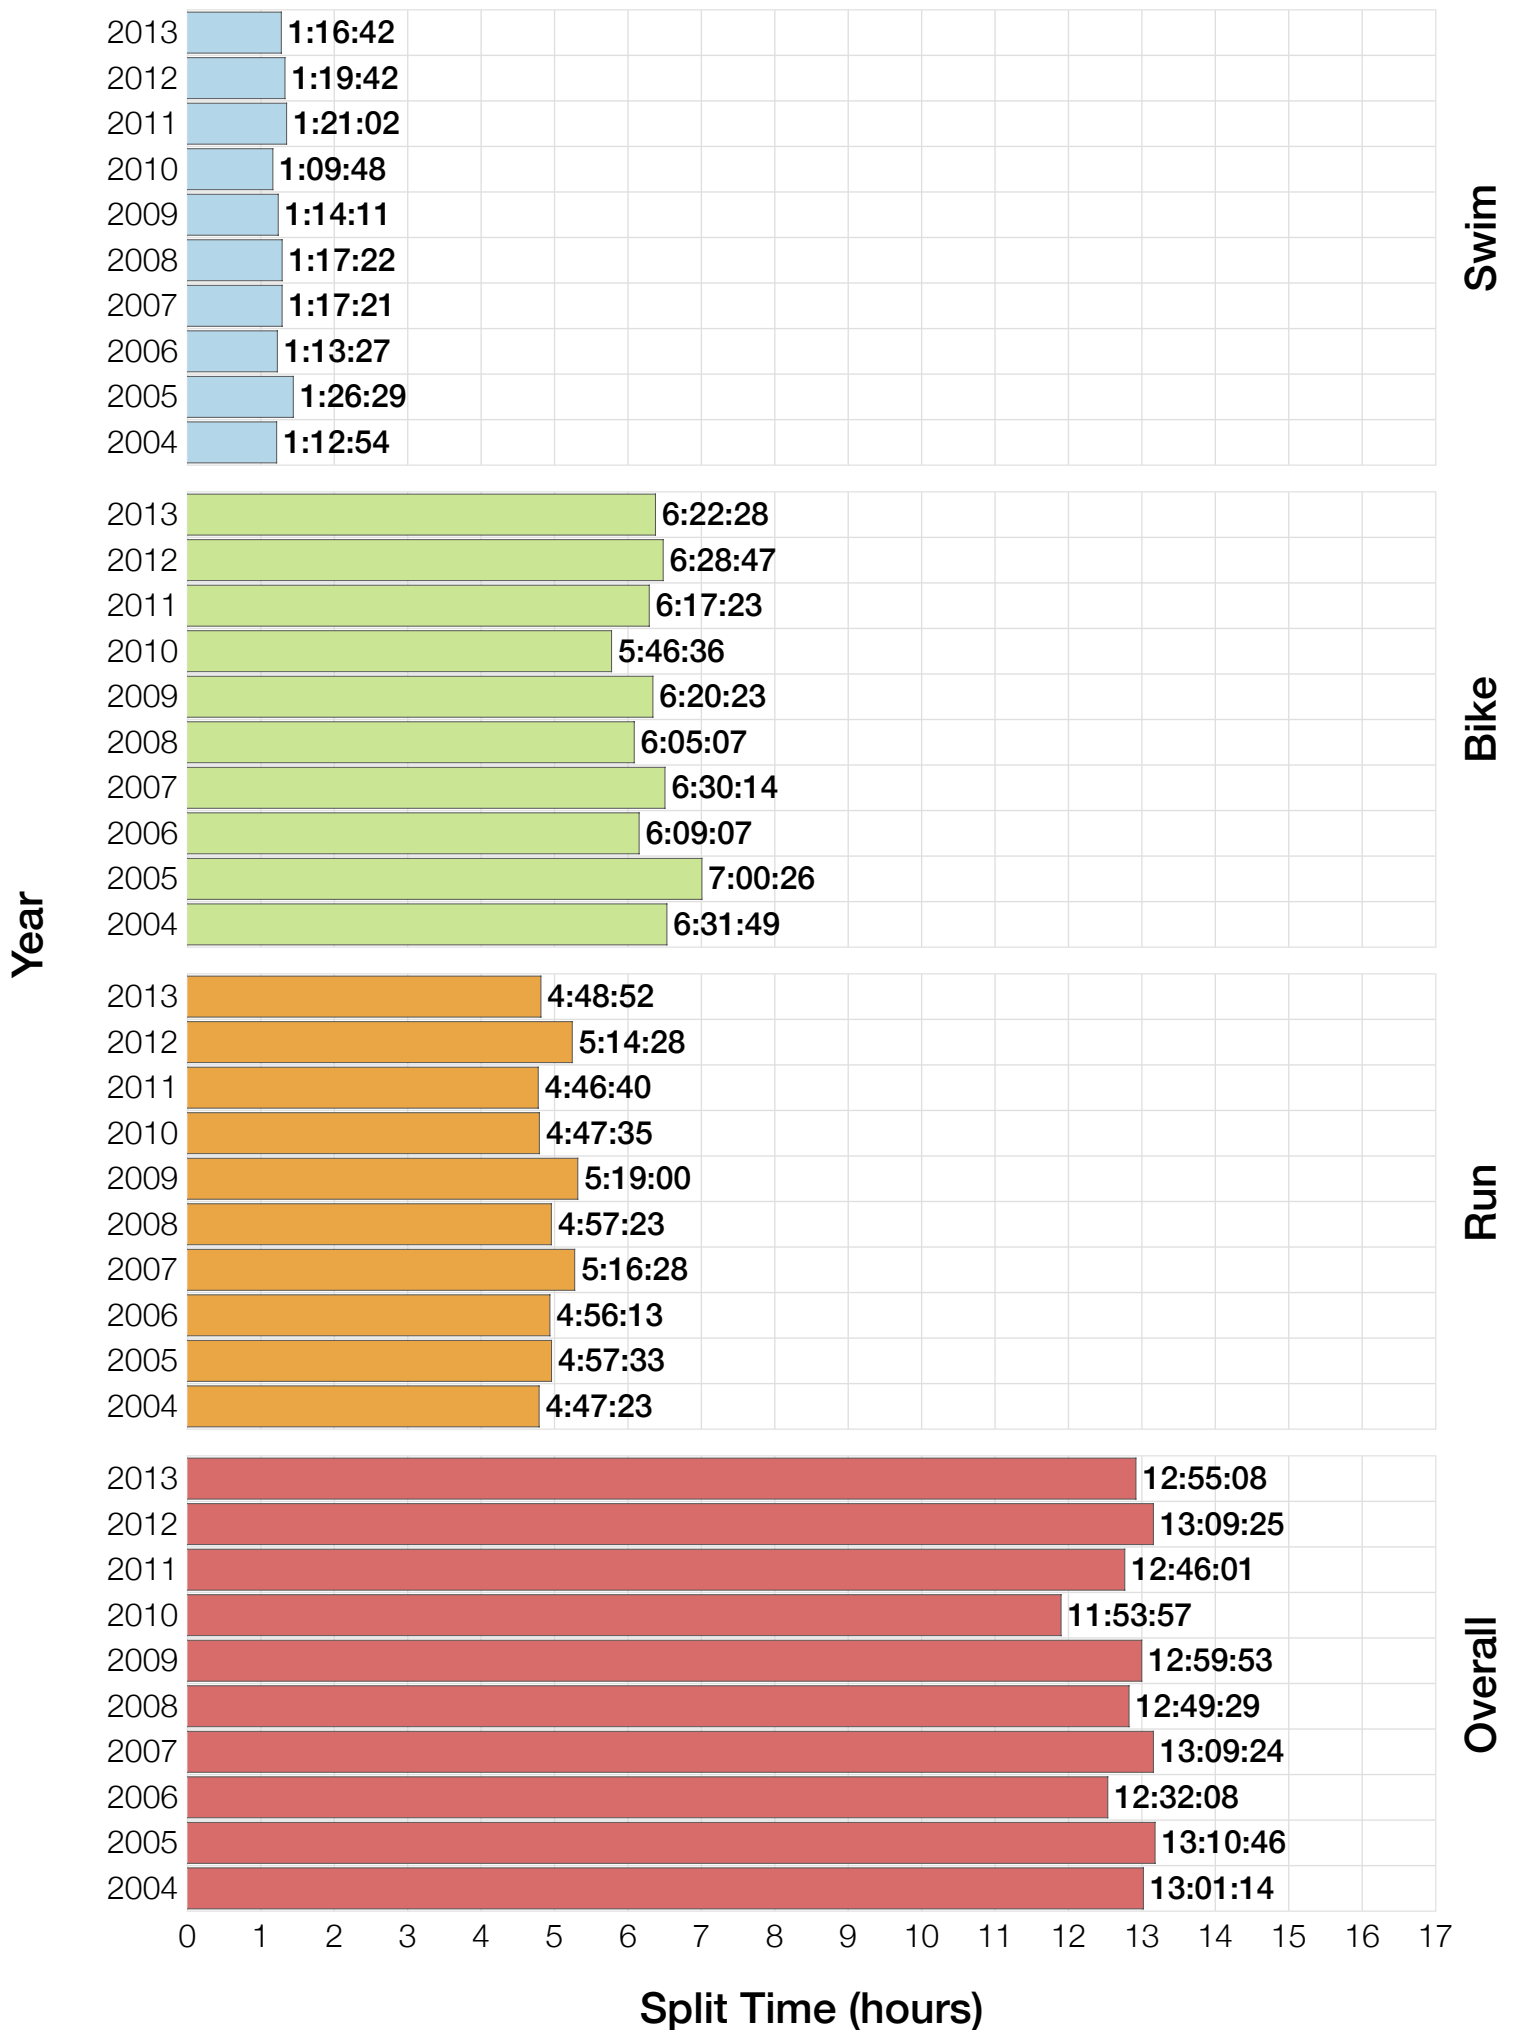

F40-44 Median Splits