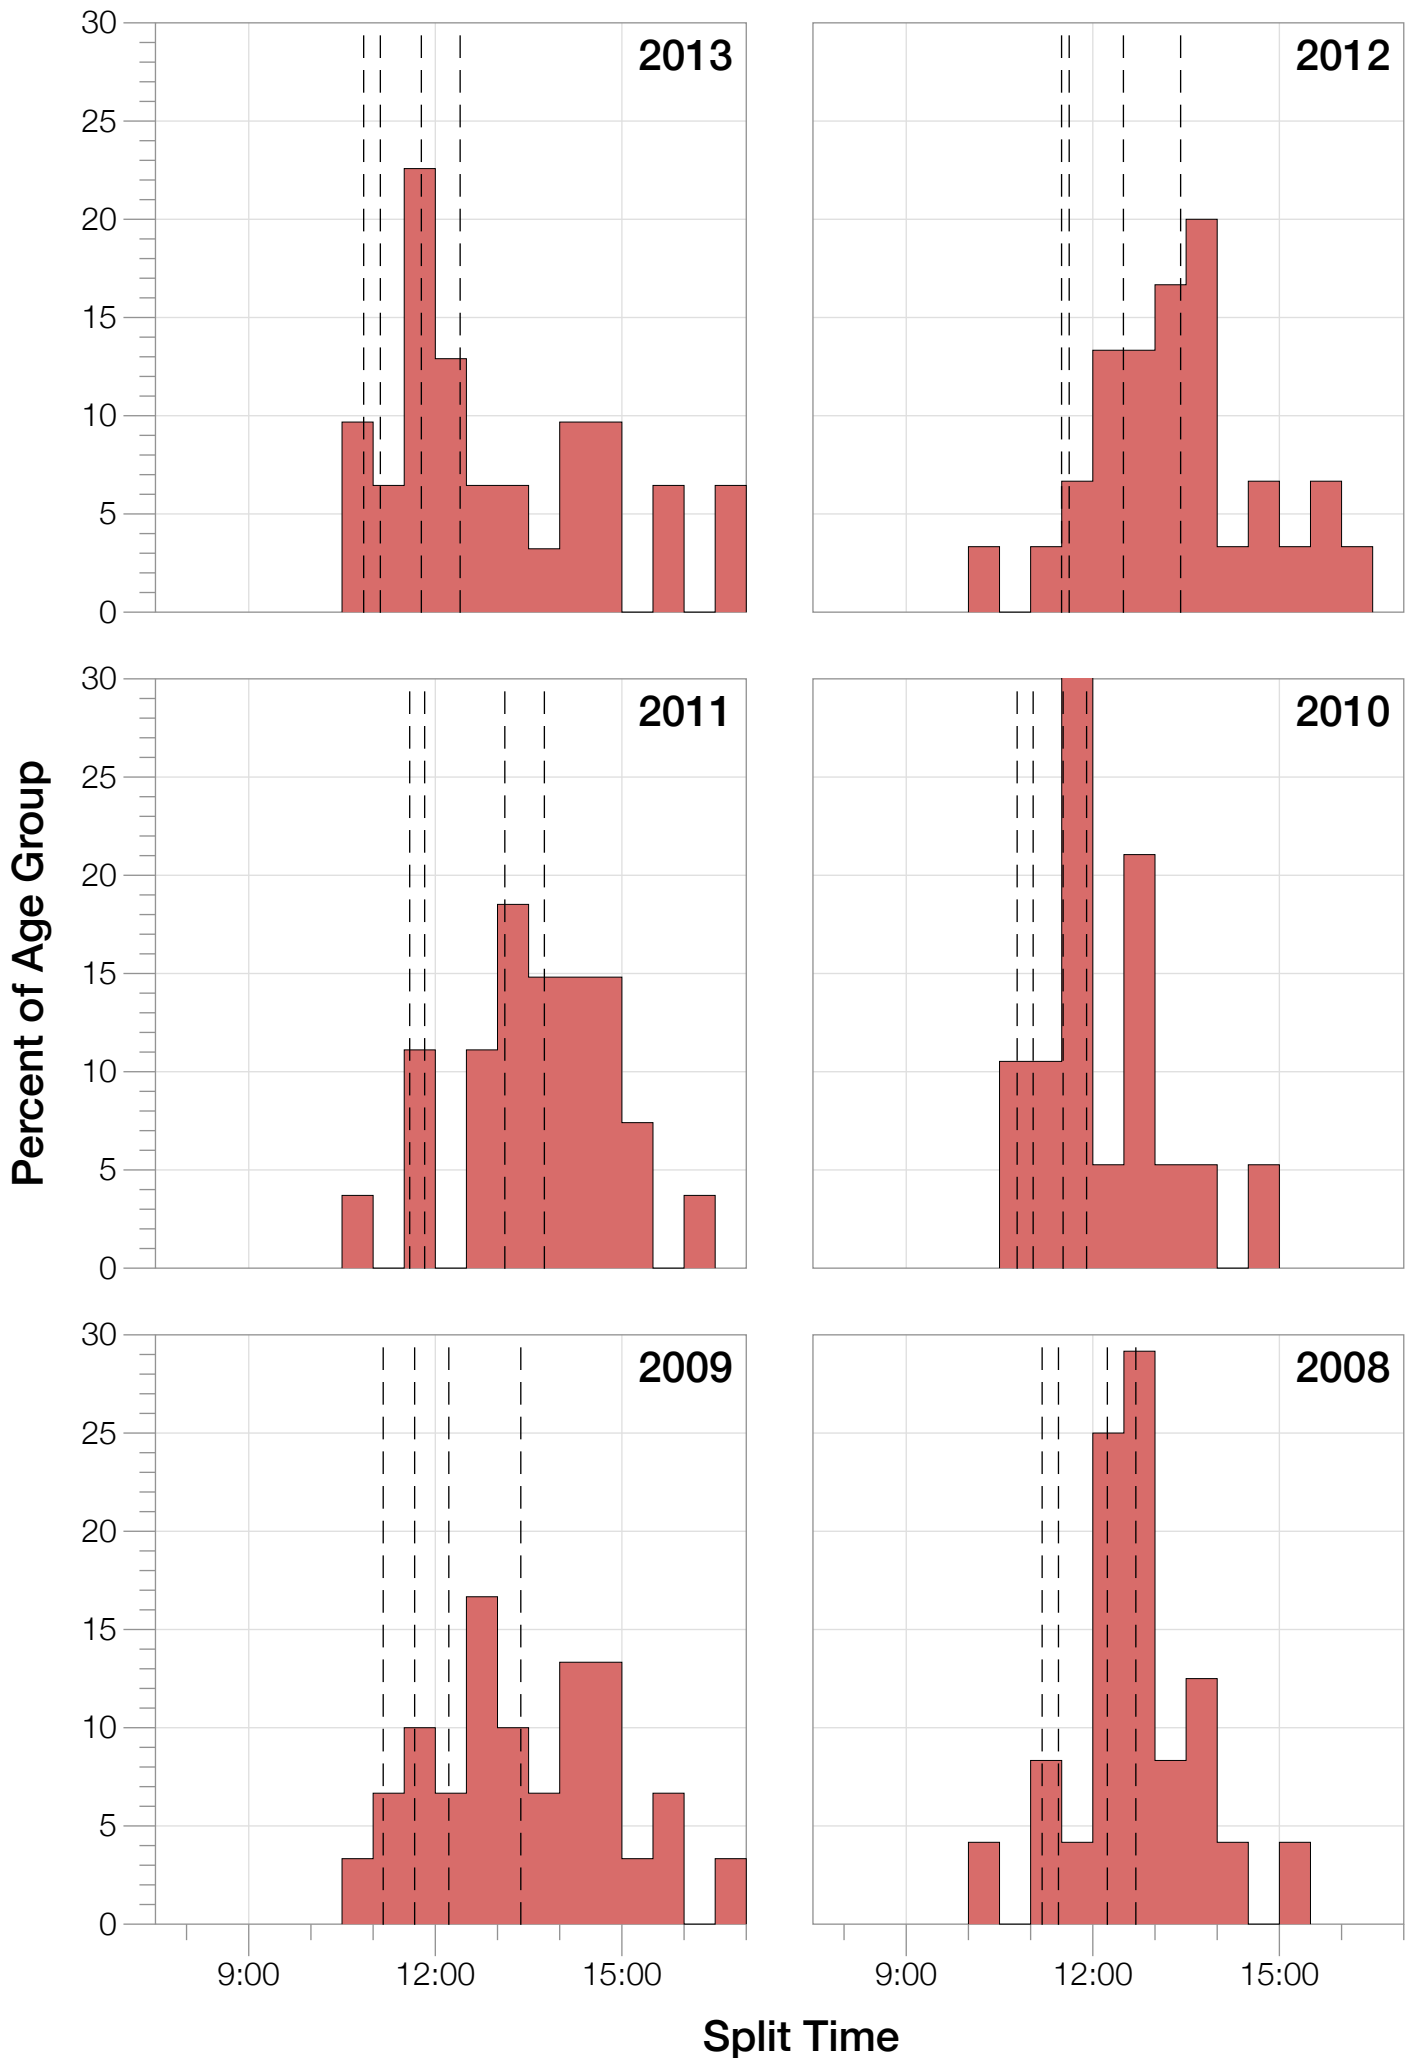

F45-49 Overall