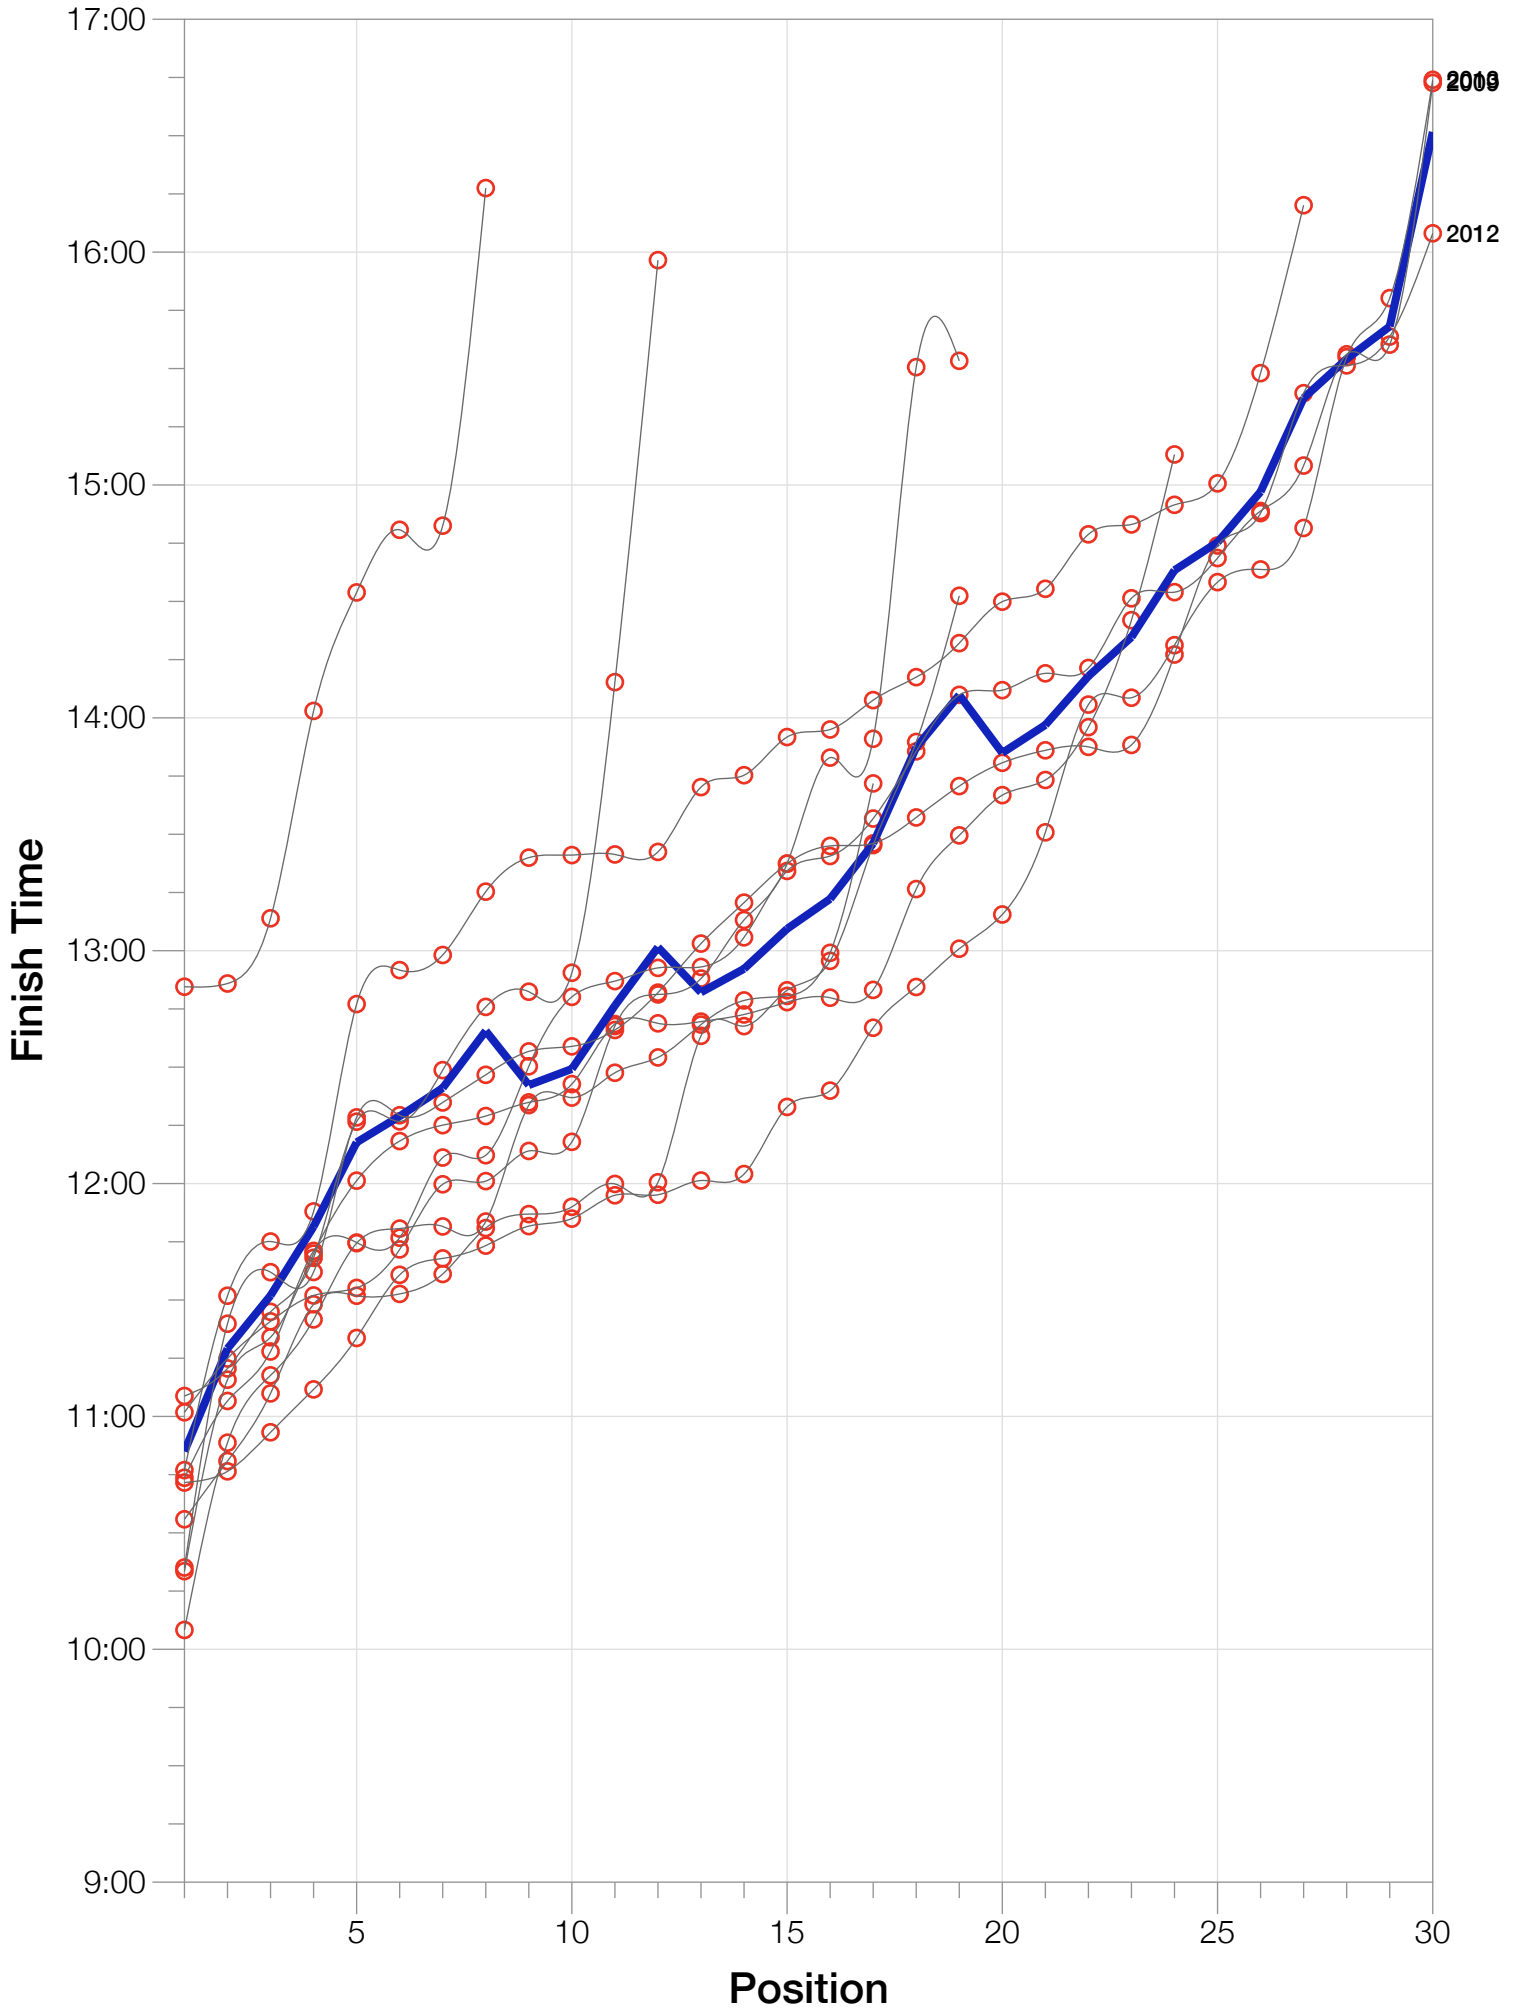

F45-49 Top 30 Finishing Splits

Estimated Kona Slot   Average Finishing Time   Finishing Time