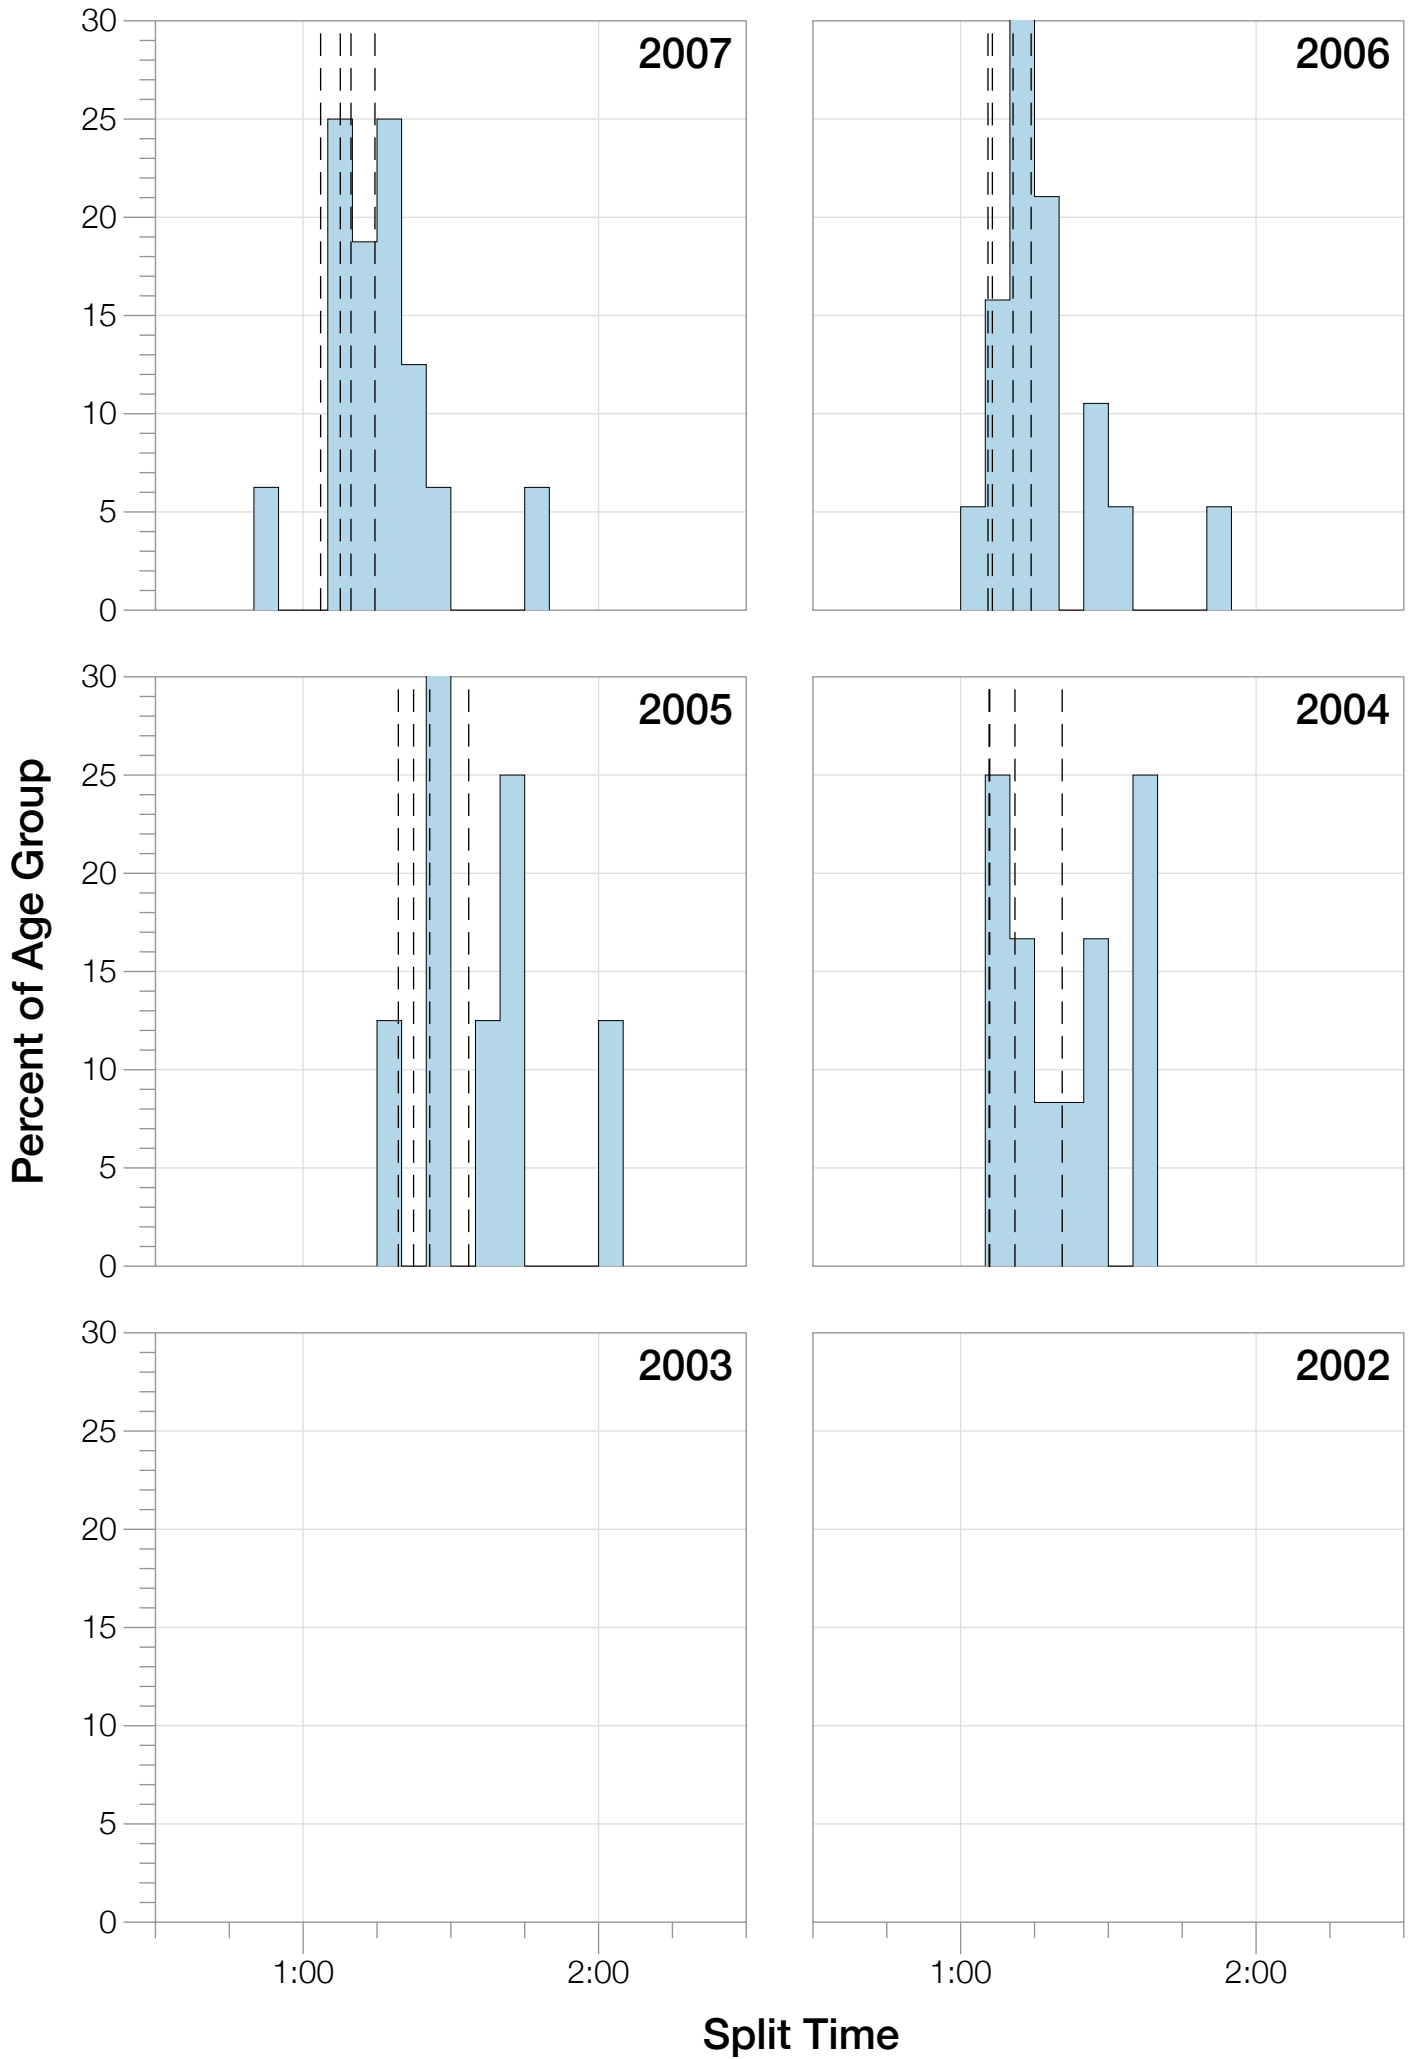

F45-49 Swim