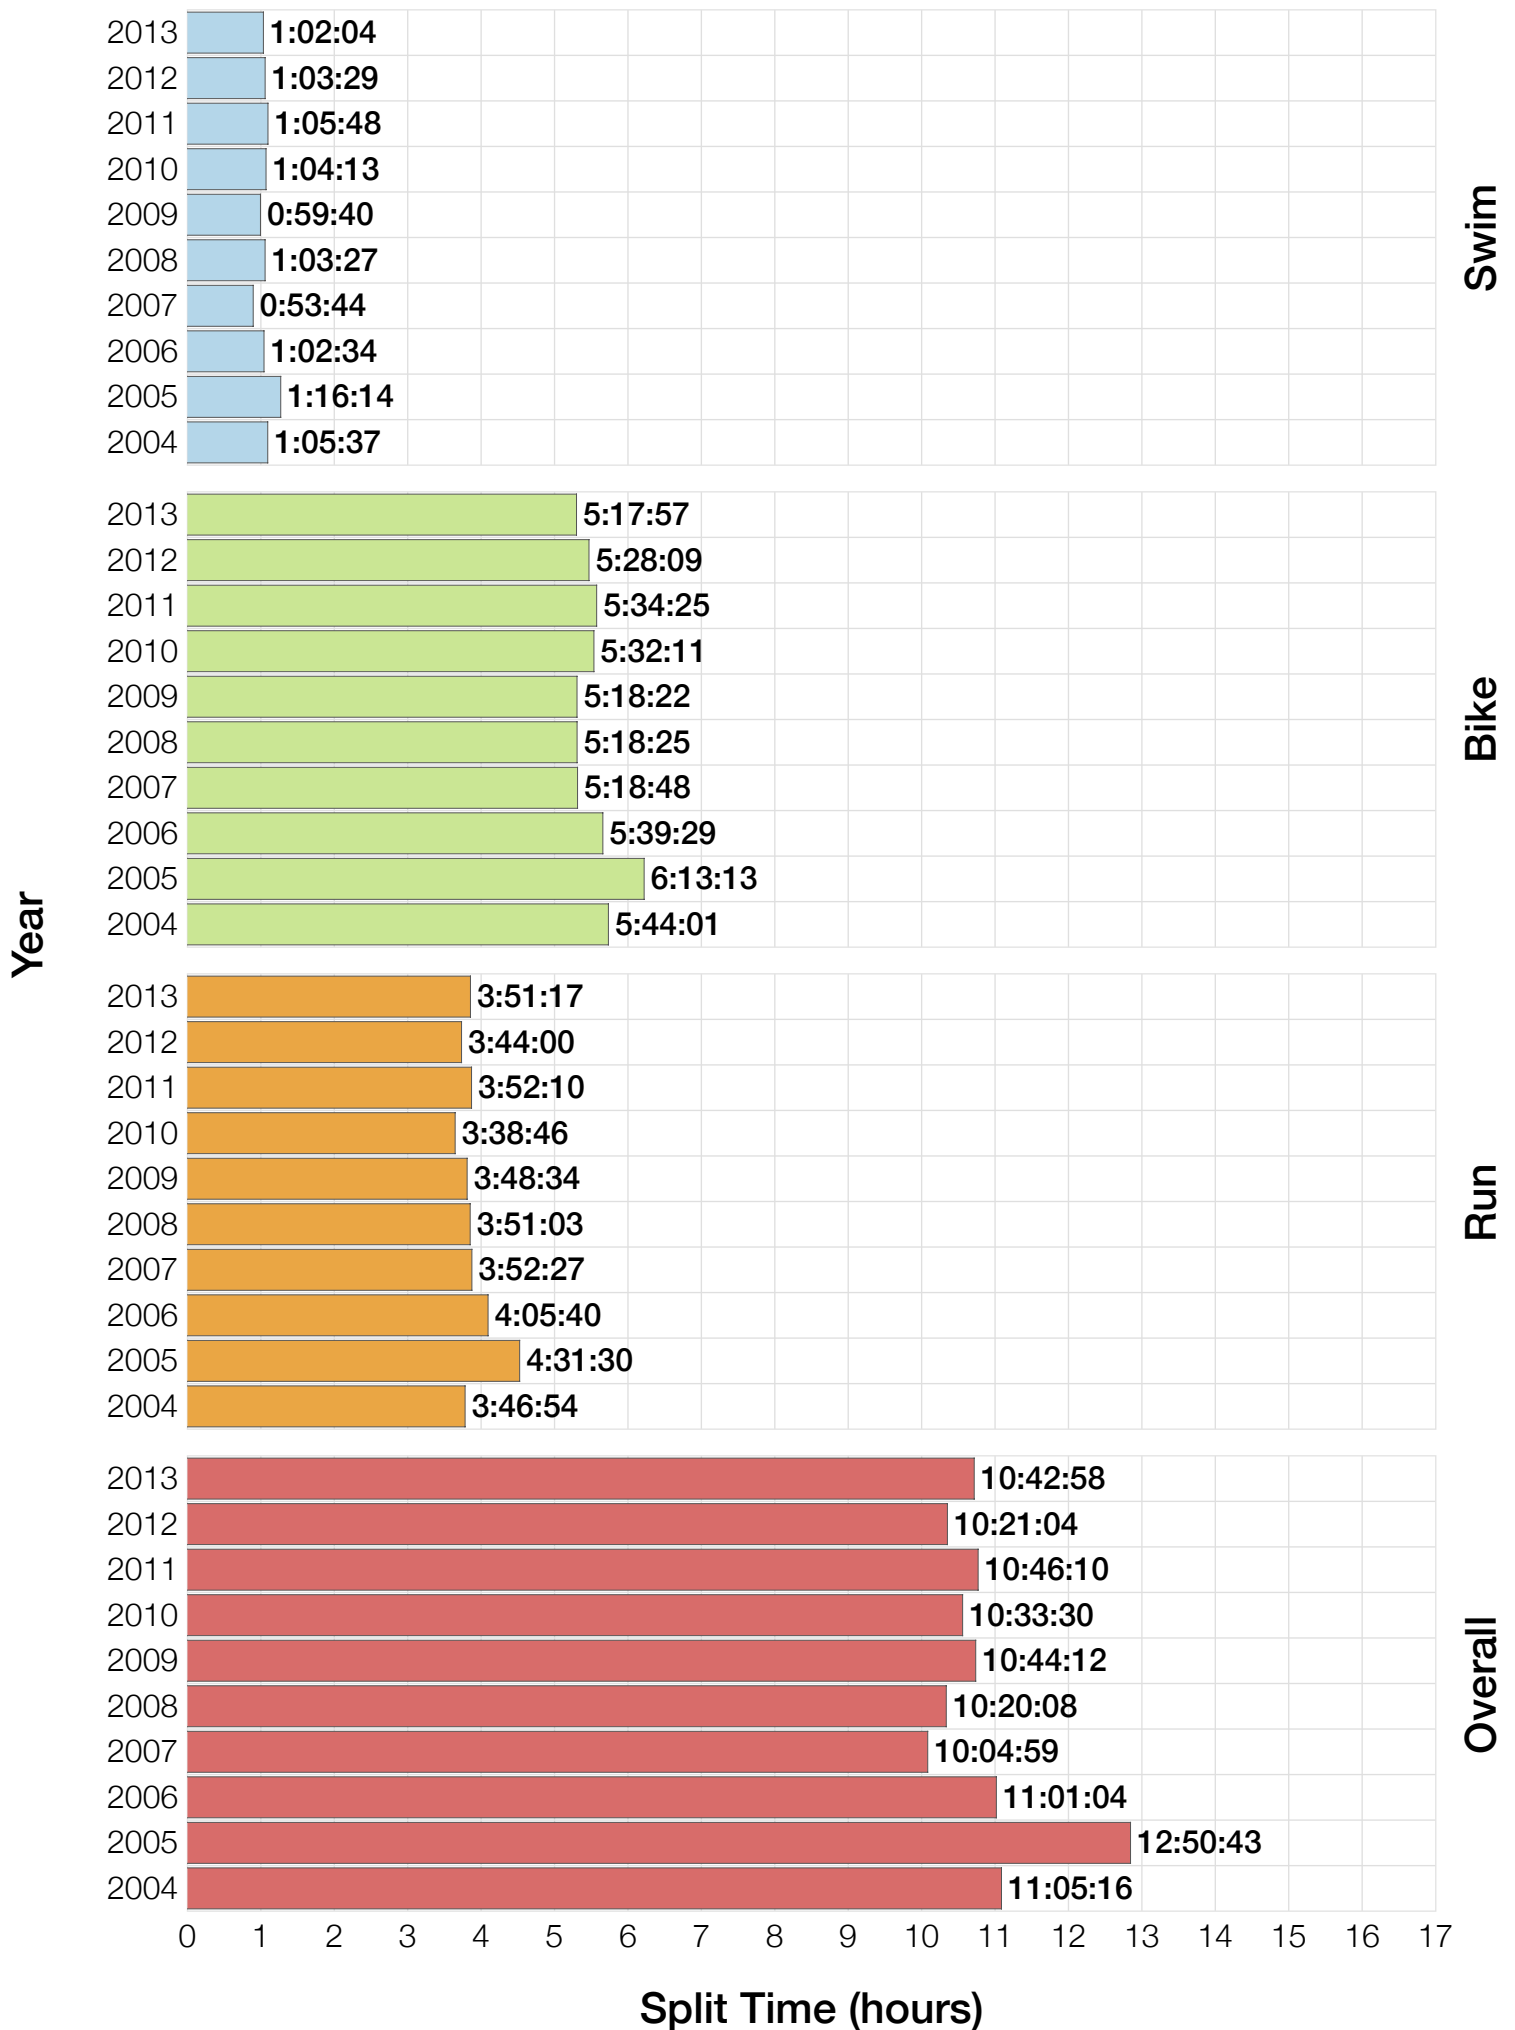

F45-49 Fastest Splits