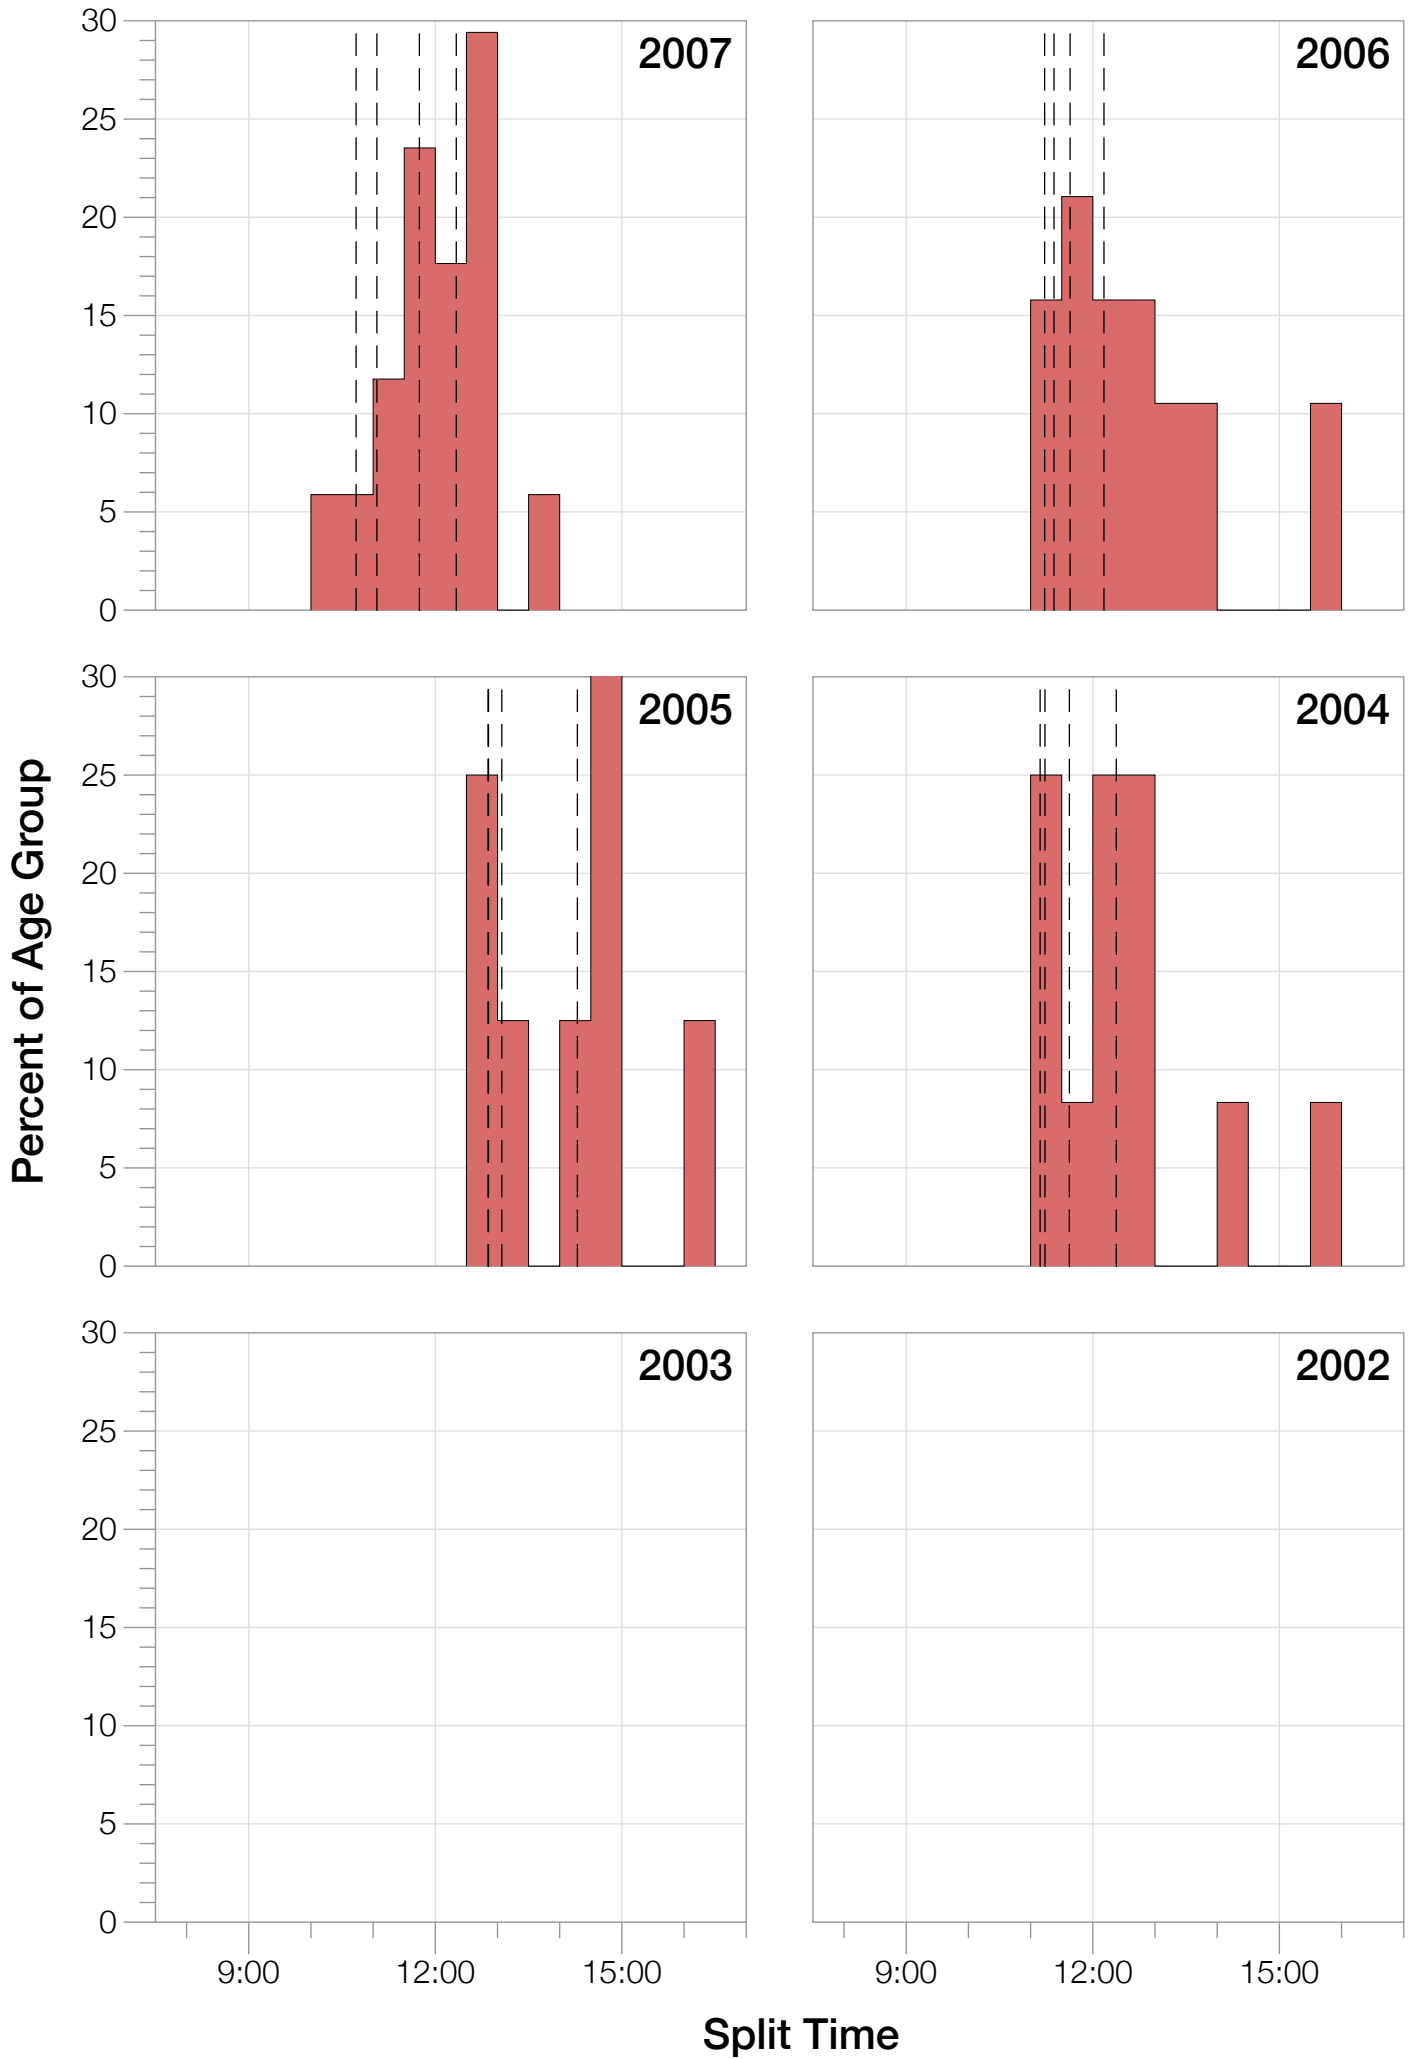

F45-49 Overall