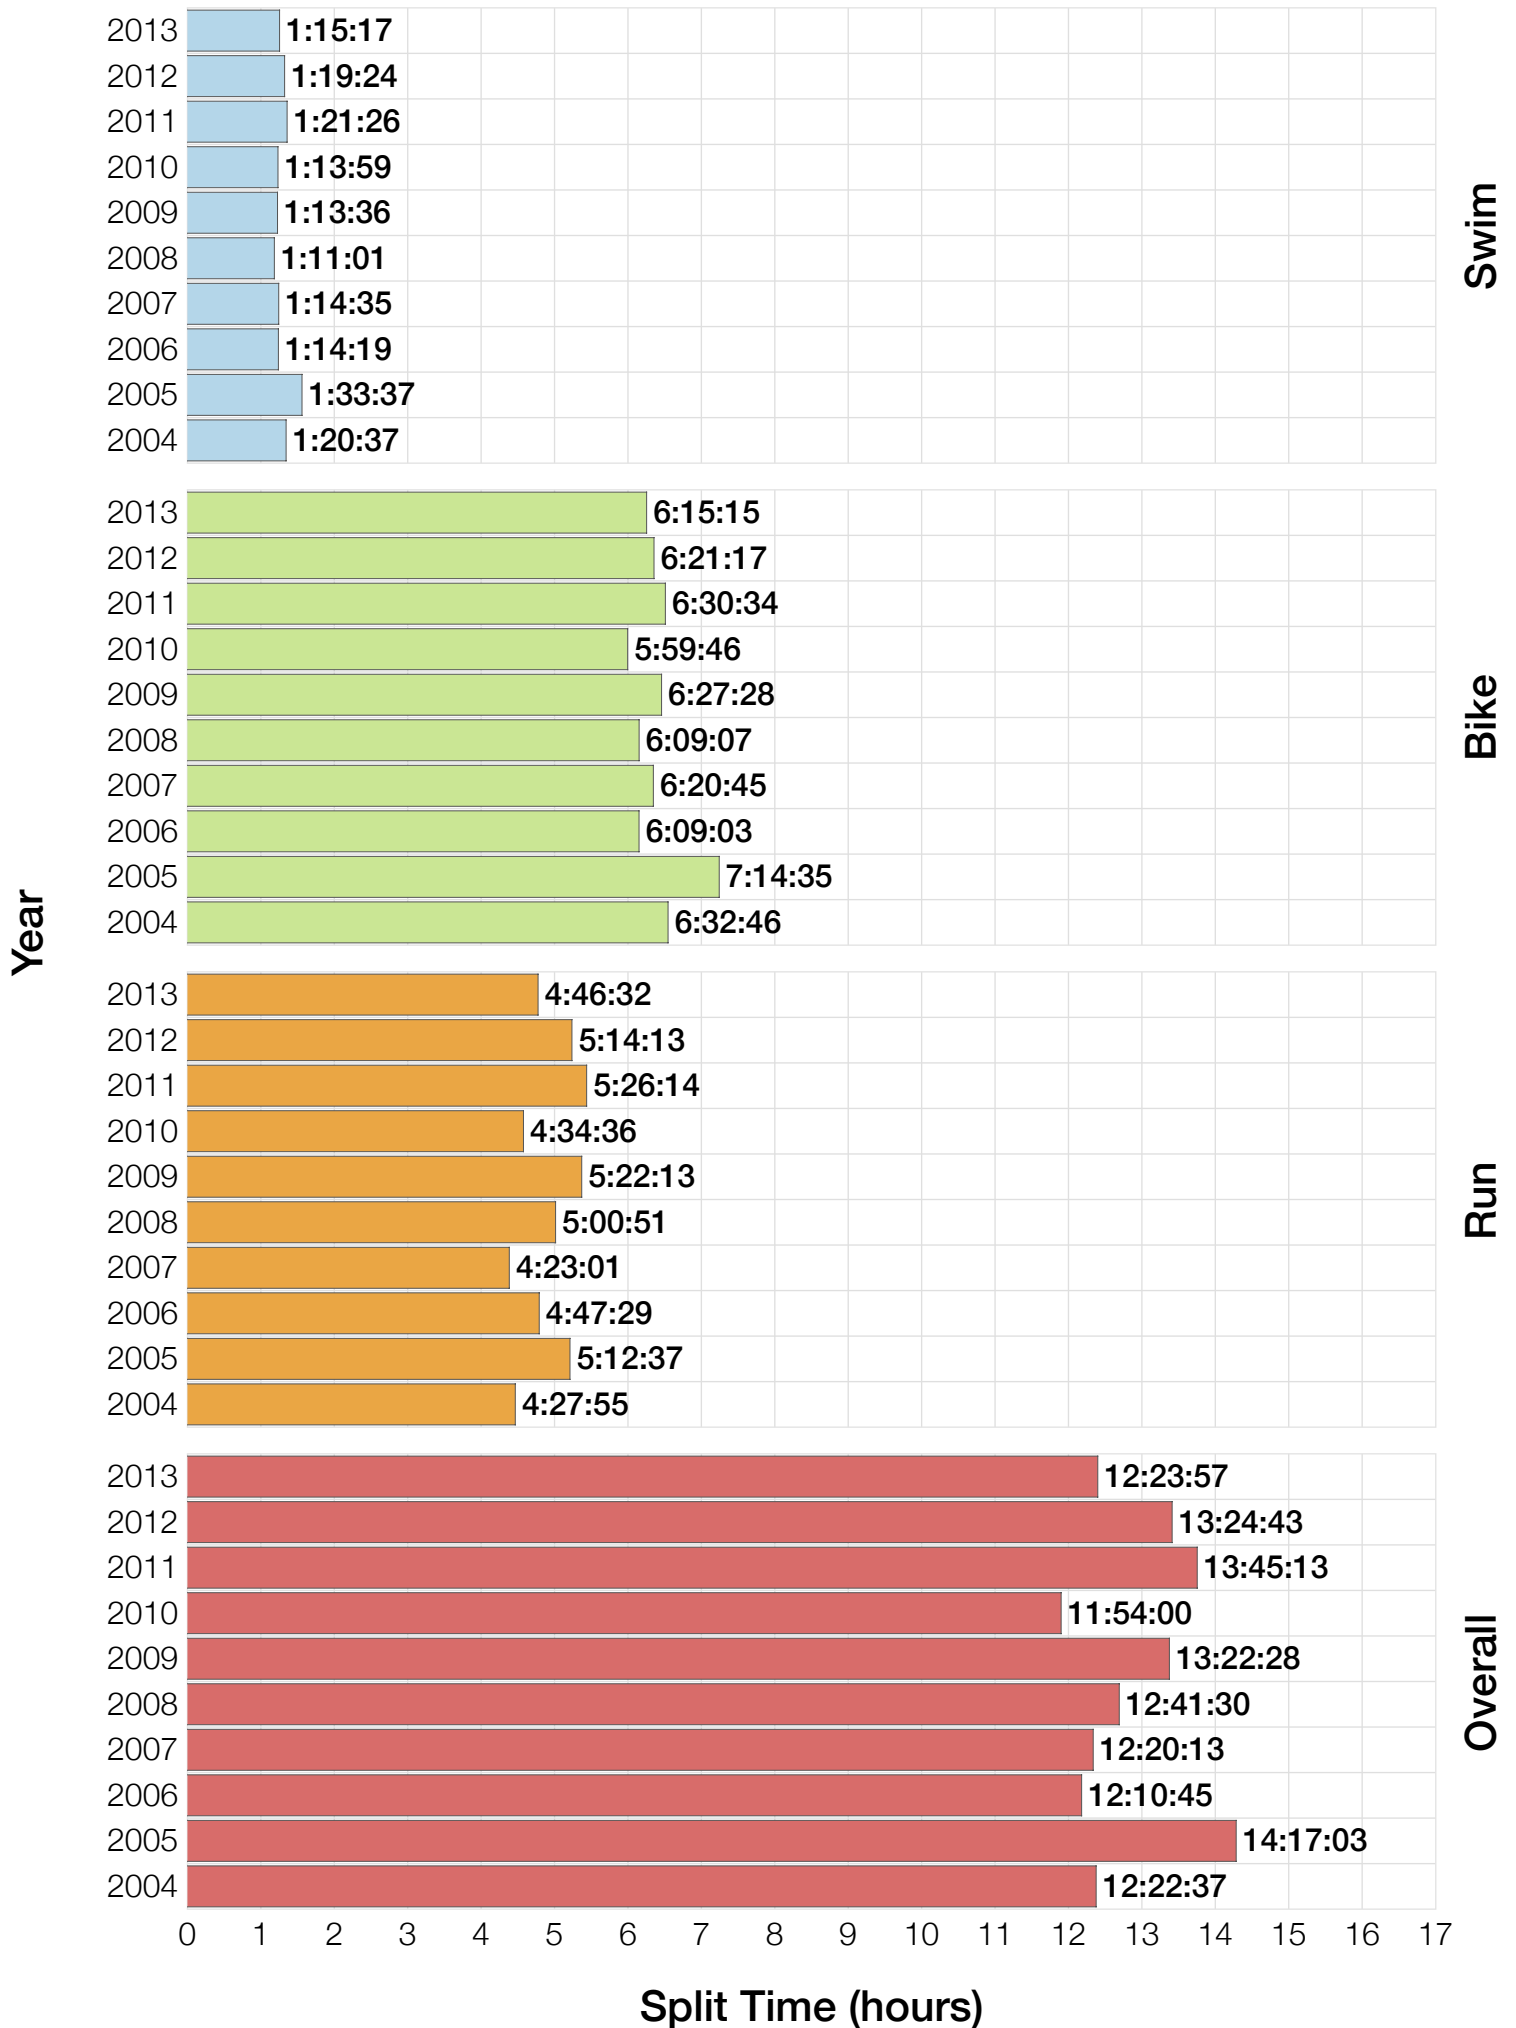

F45-49 Median Splits