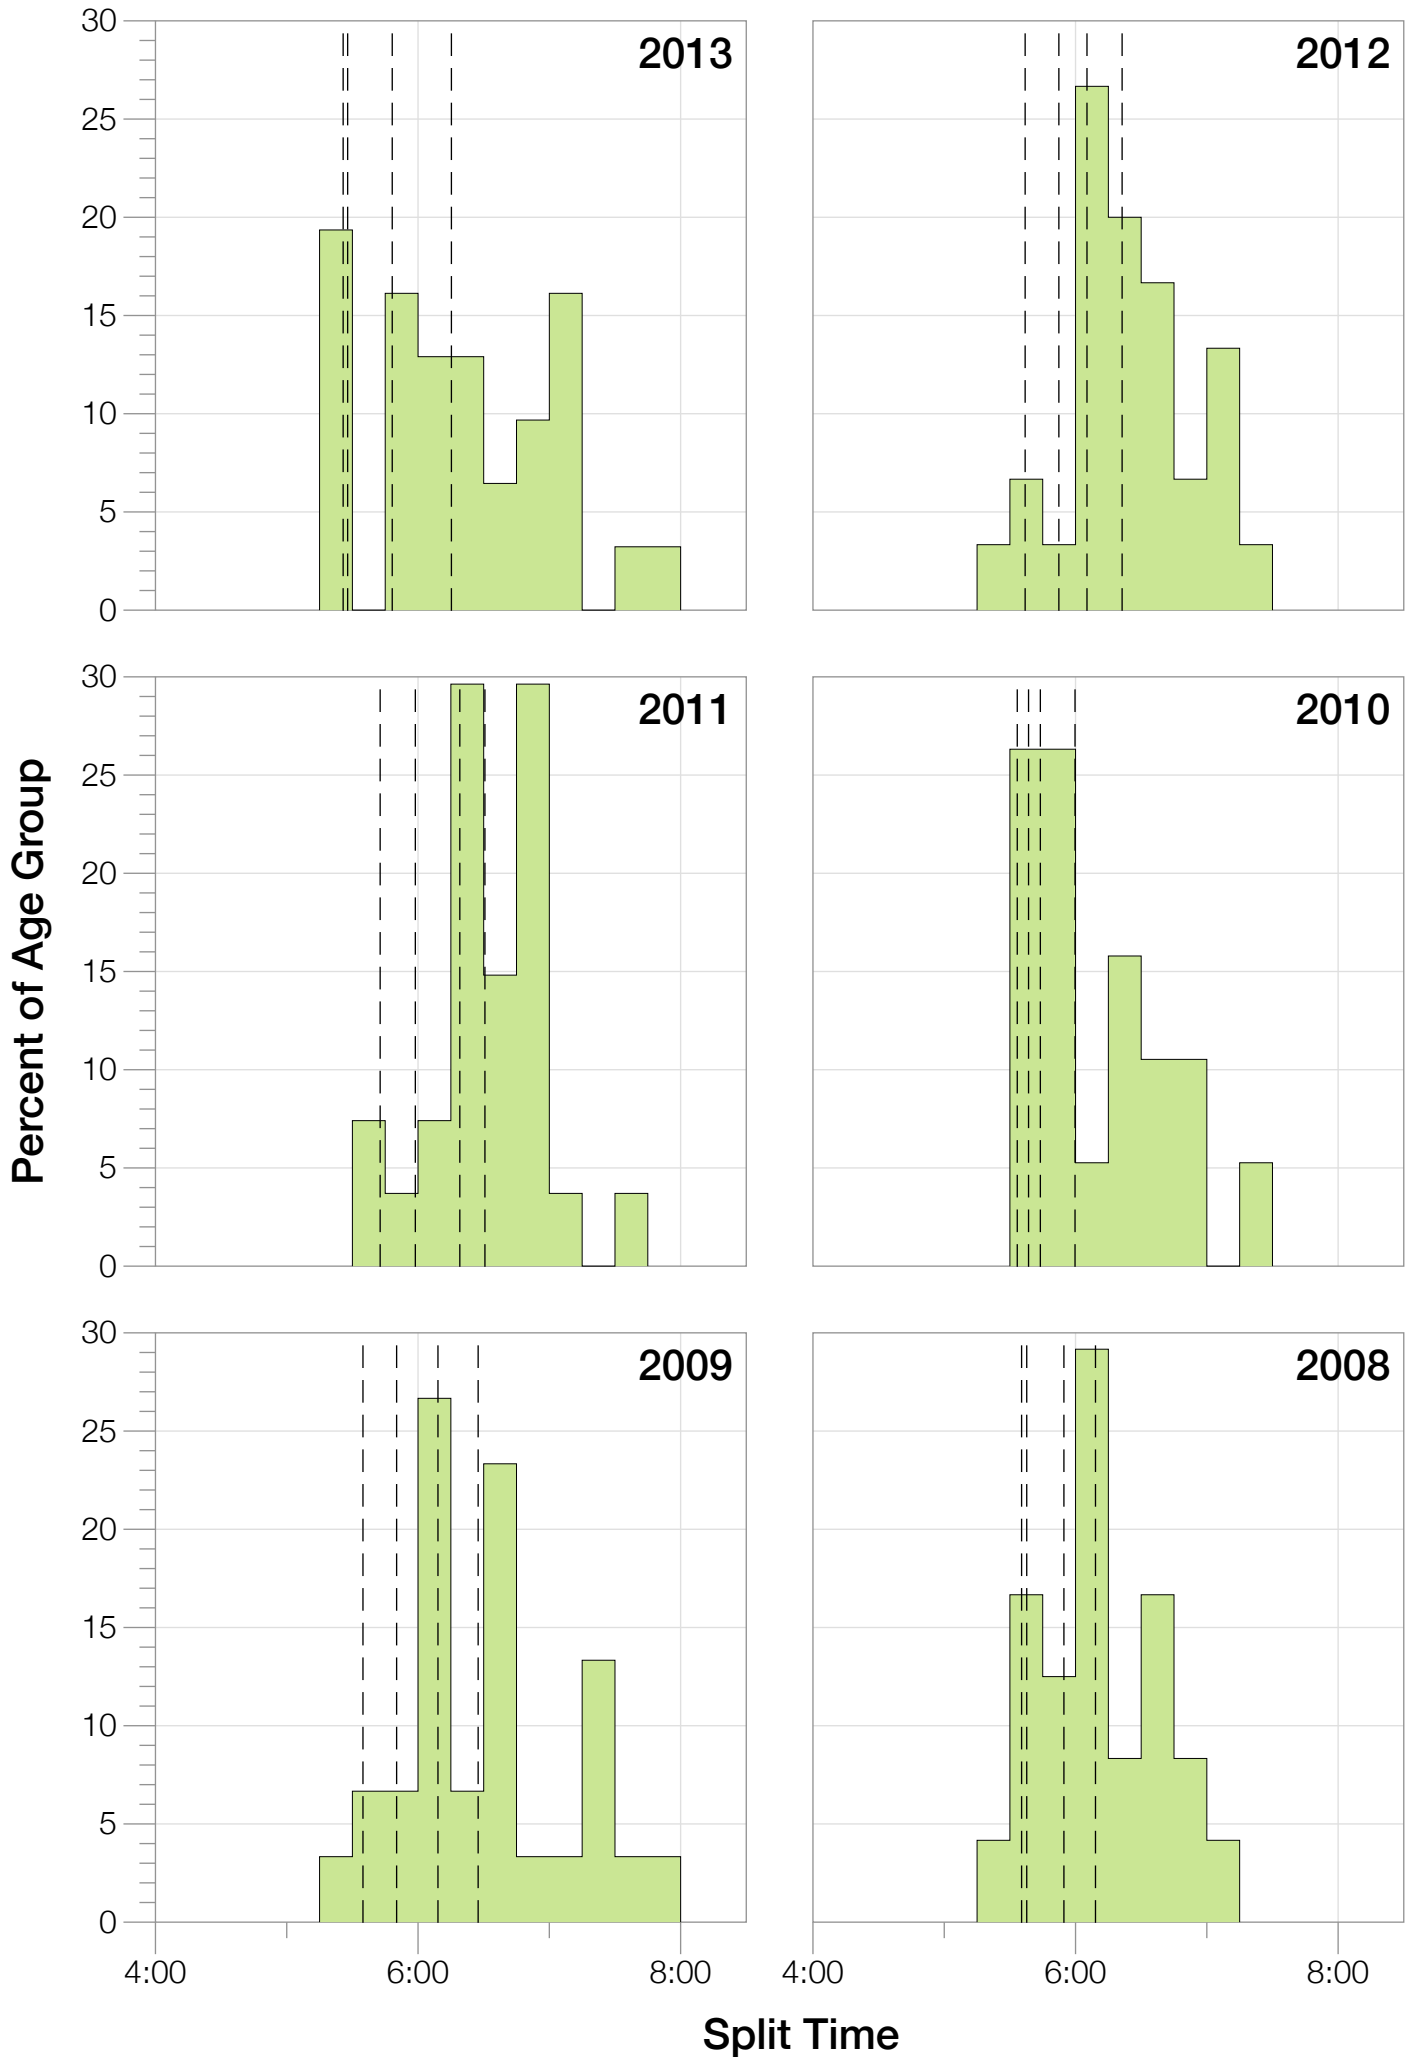

F45-49 Bike