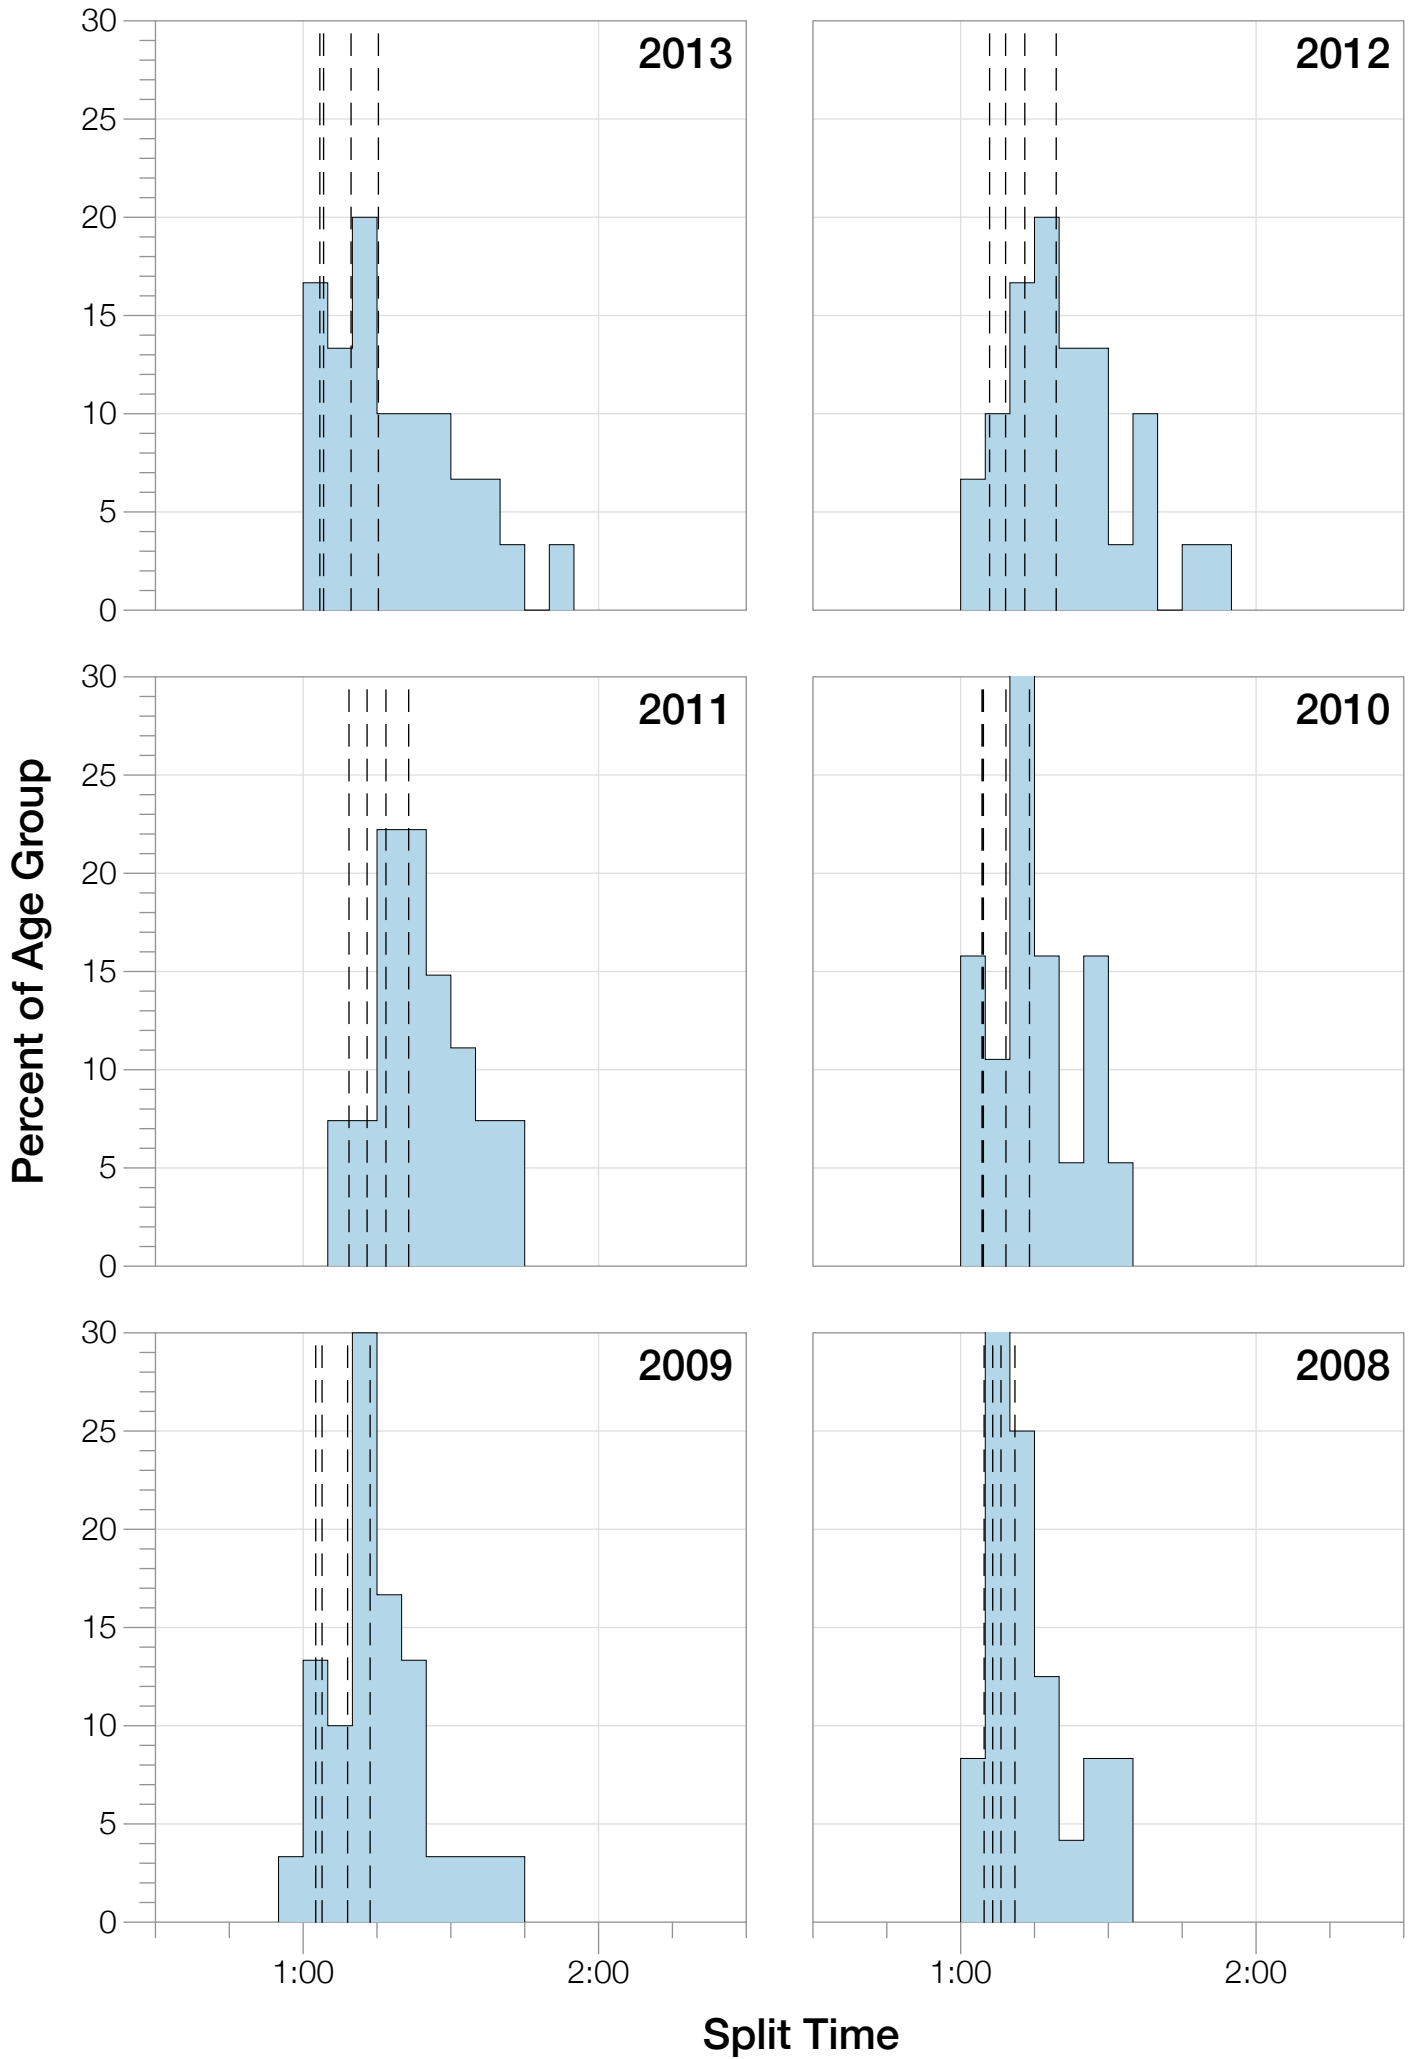

F45-49 Summary Statistics

Year	Finishers	F45-49 Finishers	Male Winner's Time	Female Winner's Time	F45-49 Winner's Time
2004	779	12	8:16:00	9:03:37	11:05:16
2005	588	8	8:27:36	9:31:32	12:50:43
2006	768	19	8:08:57	9:10:01	11:01:04
2007	901	17	8:06:00	9:00:55	10:04:59
2008	1029	24	8:07:06	8:59:24	10:20:08
2009	1124	30	8:13:59	9:16:52	10:44:12
2010	998	19	8:14:01	9:19:44	10:33:30
2011	1180	27	8:12:39	9:25:38	10:46:10
2012	1240	30	8:29:06	9:13:00	10:21:04
2013	1330	31	8:08:16	8:59:44	10:42:58
Average	994	22	8:14:22	9:12:02	10:51:00

F45-49 Swim