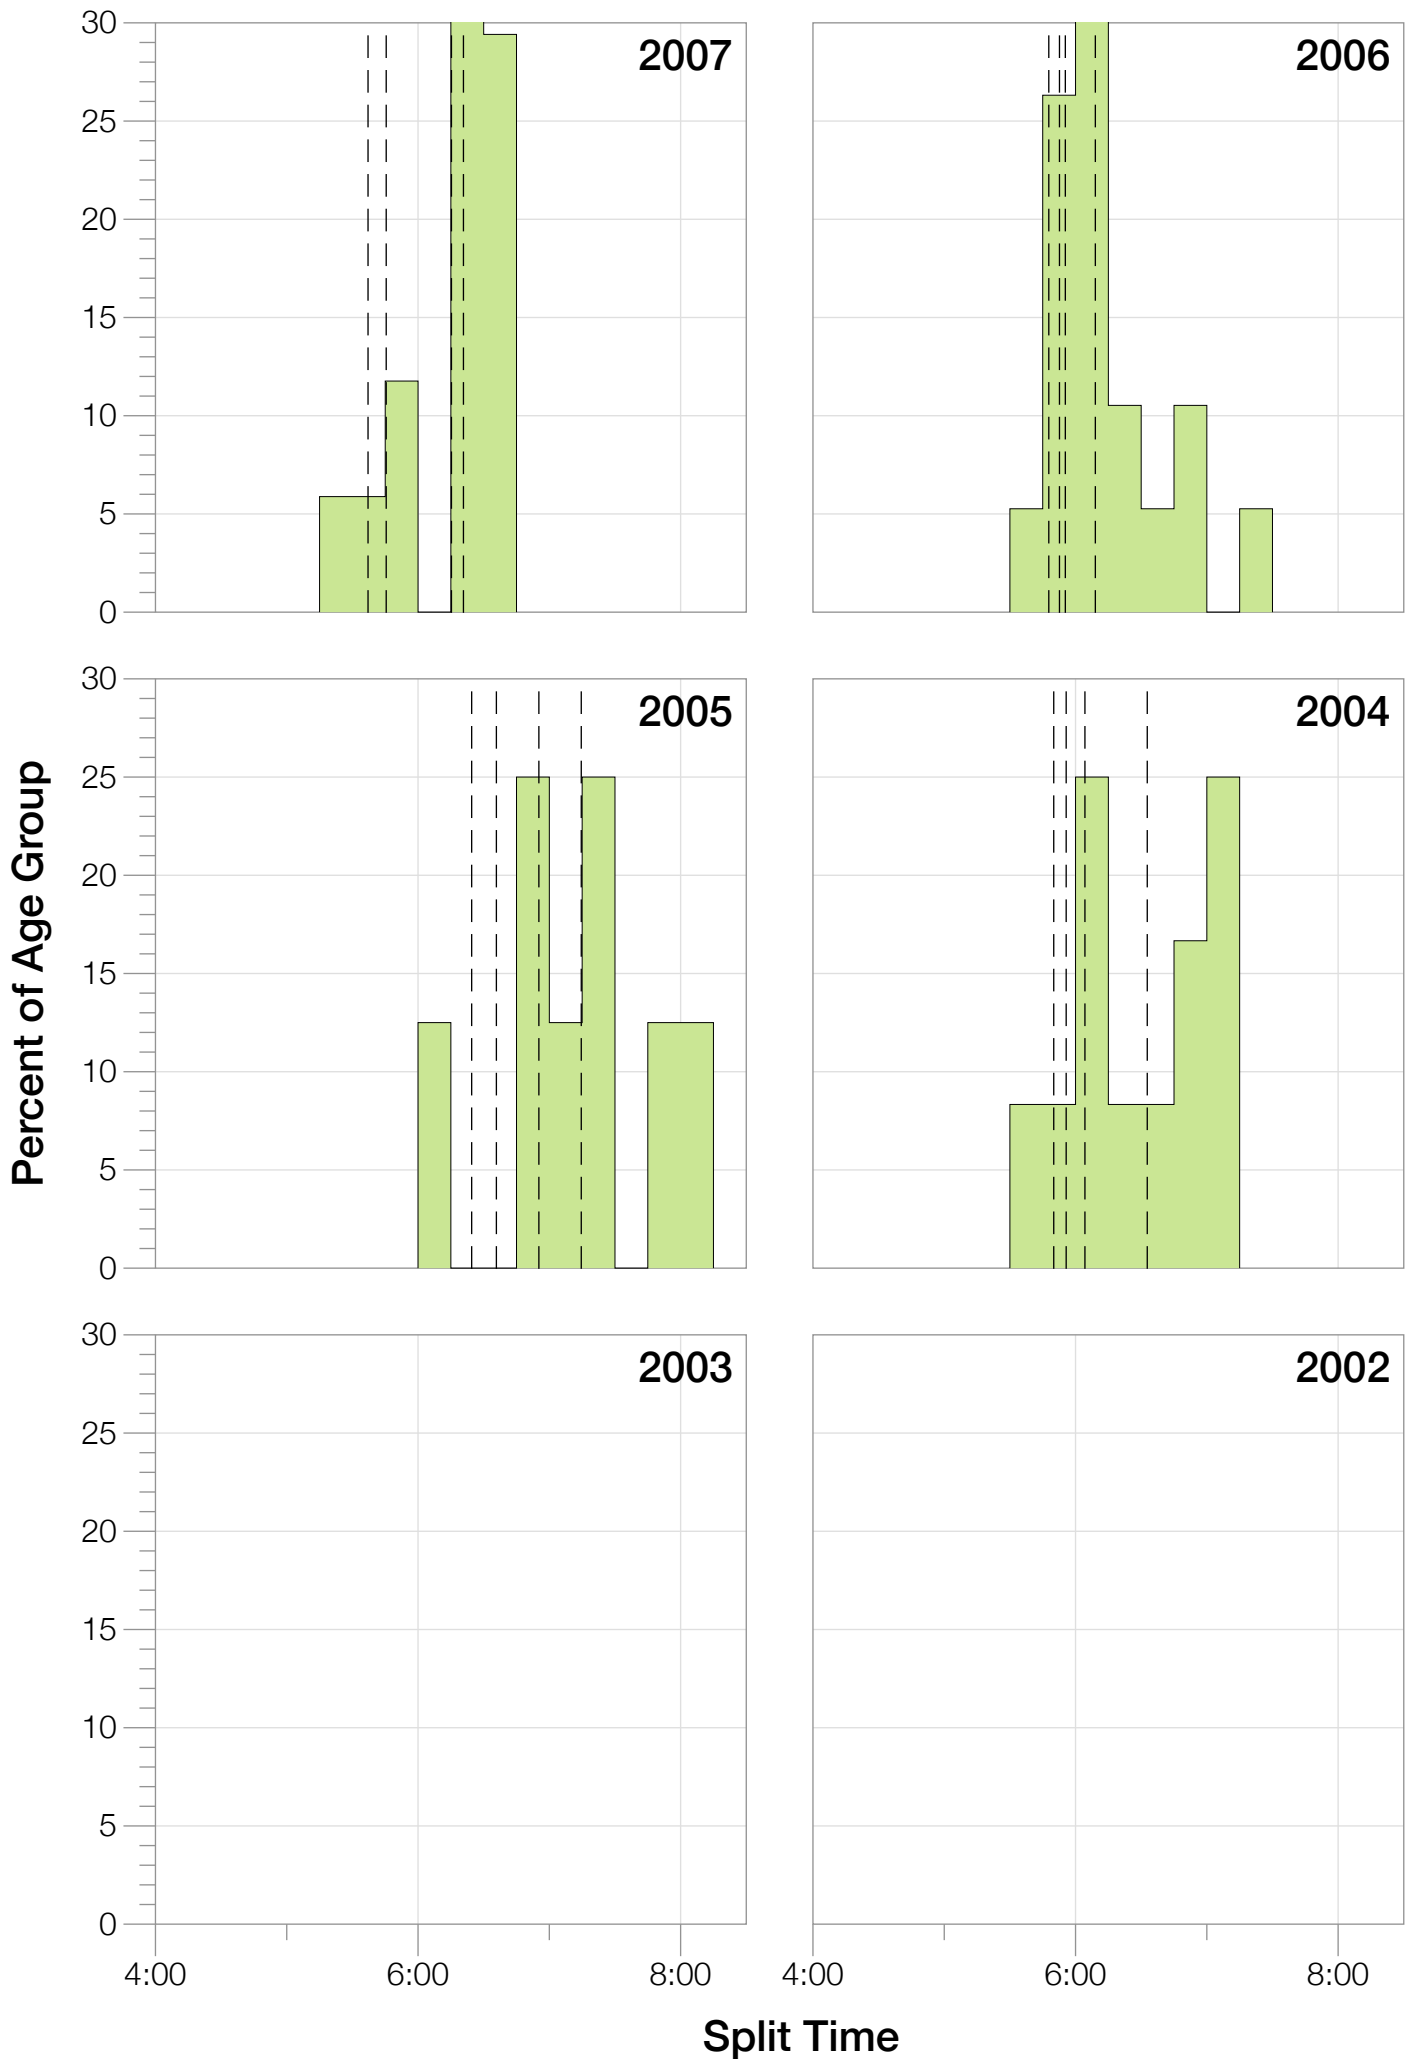

F45-49 Bike