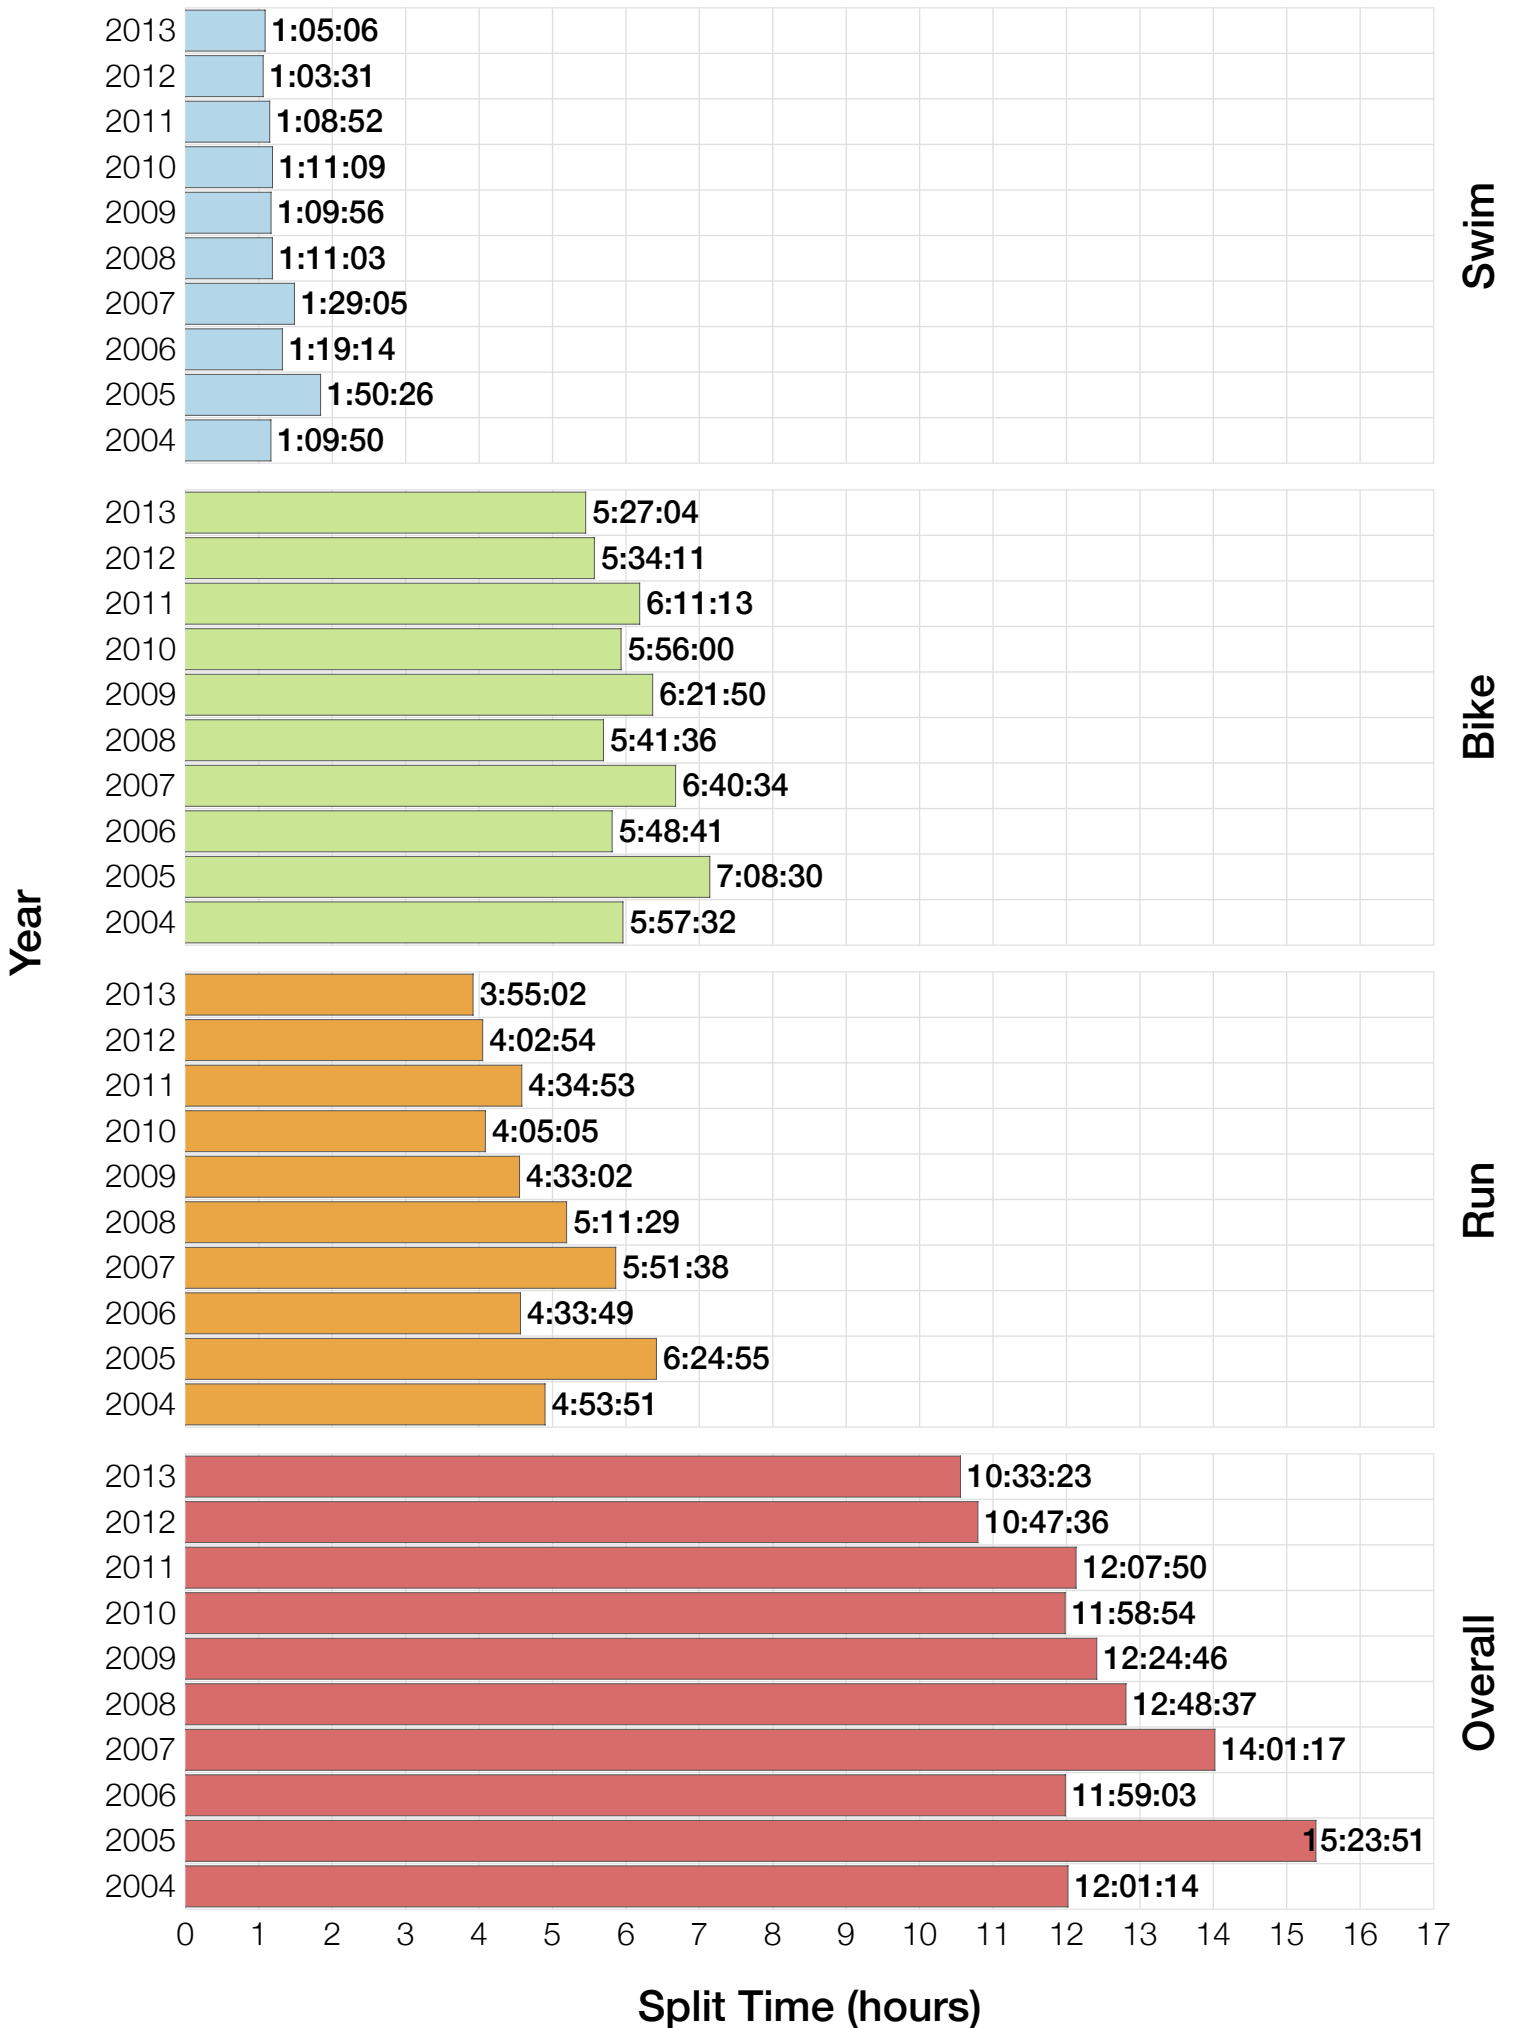

F55-59 Fastest Splits