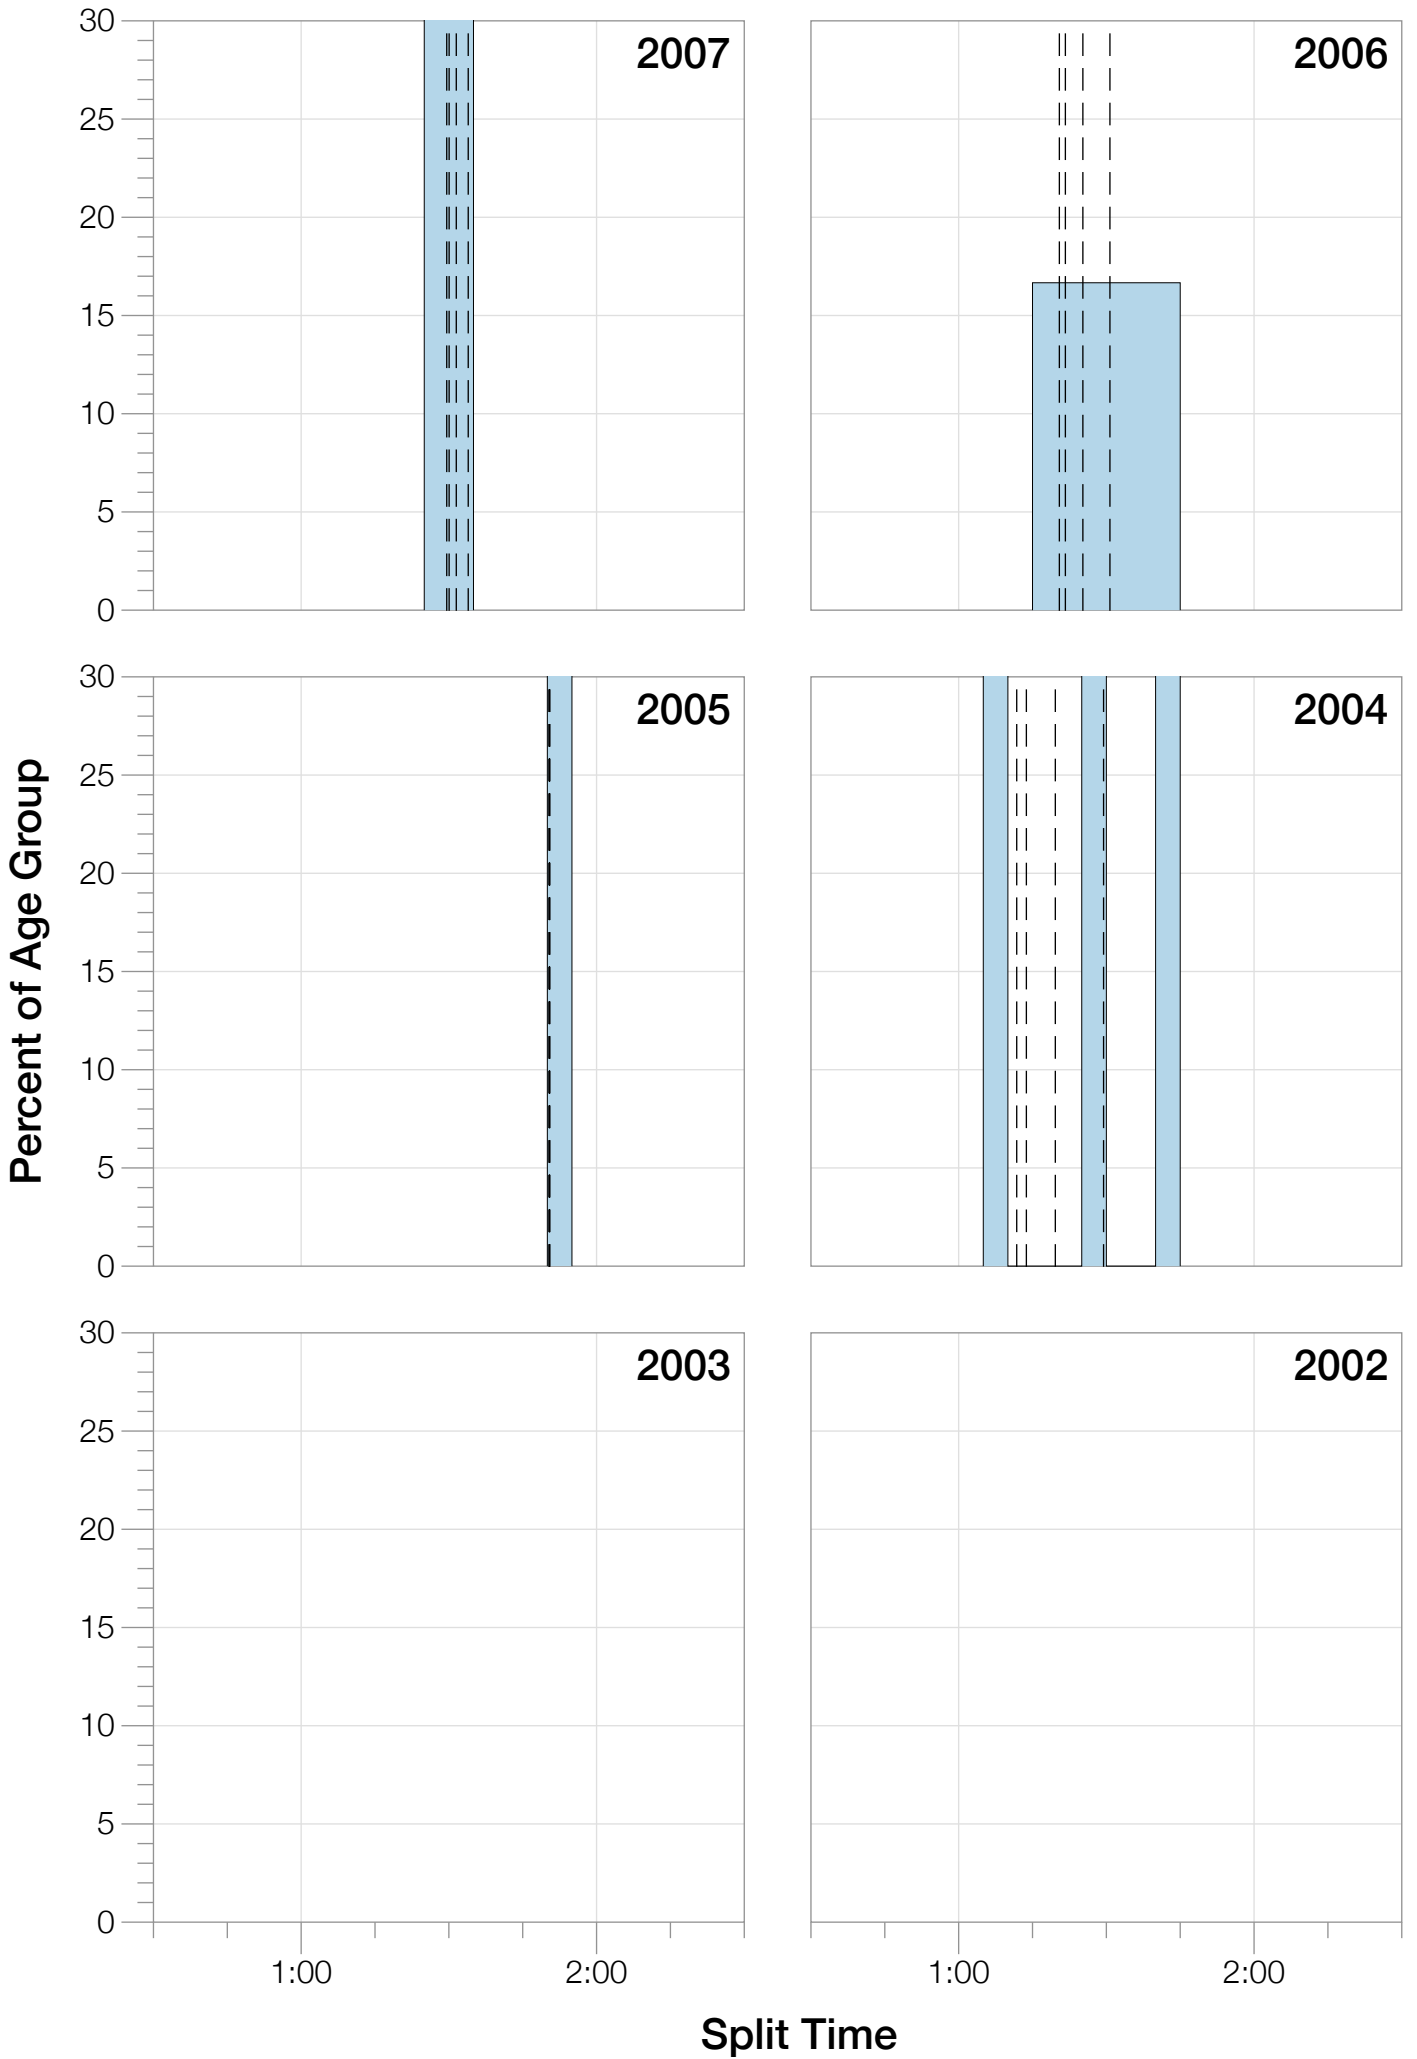

F55-59 Swim