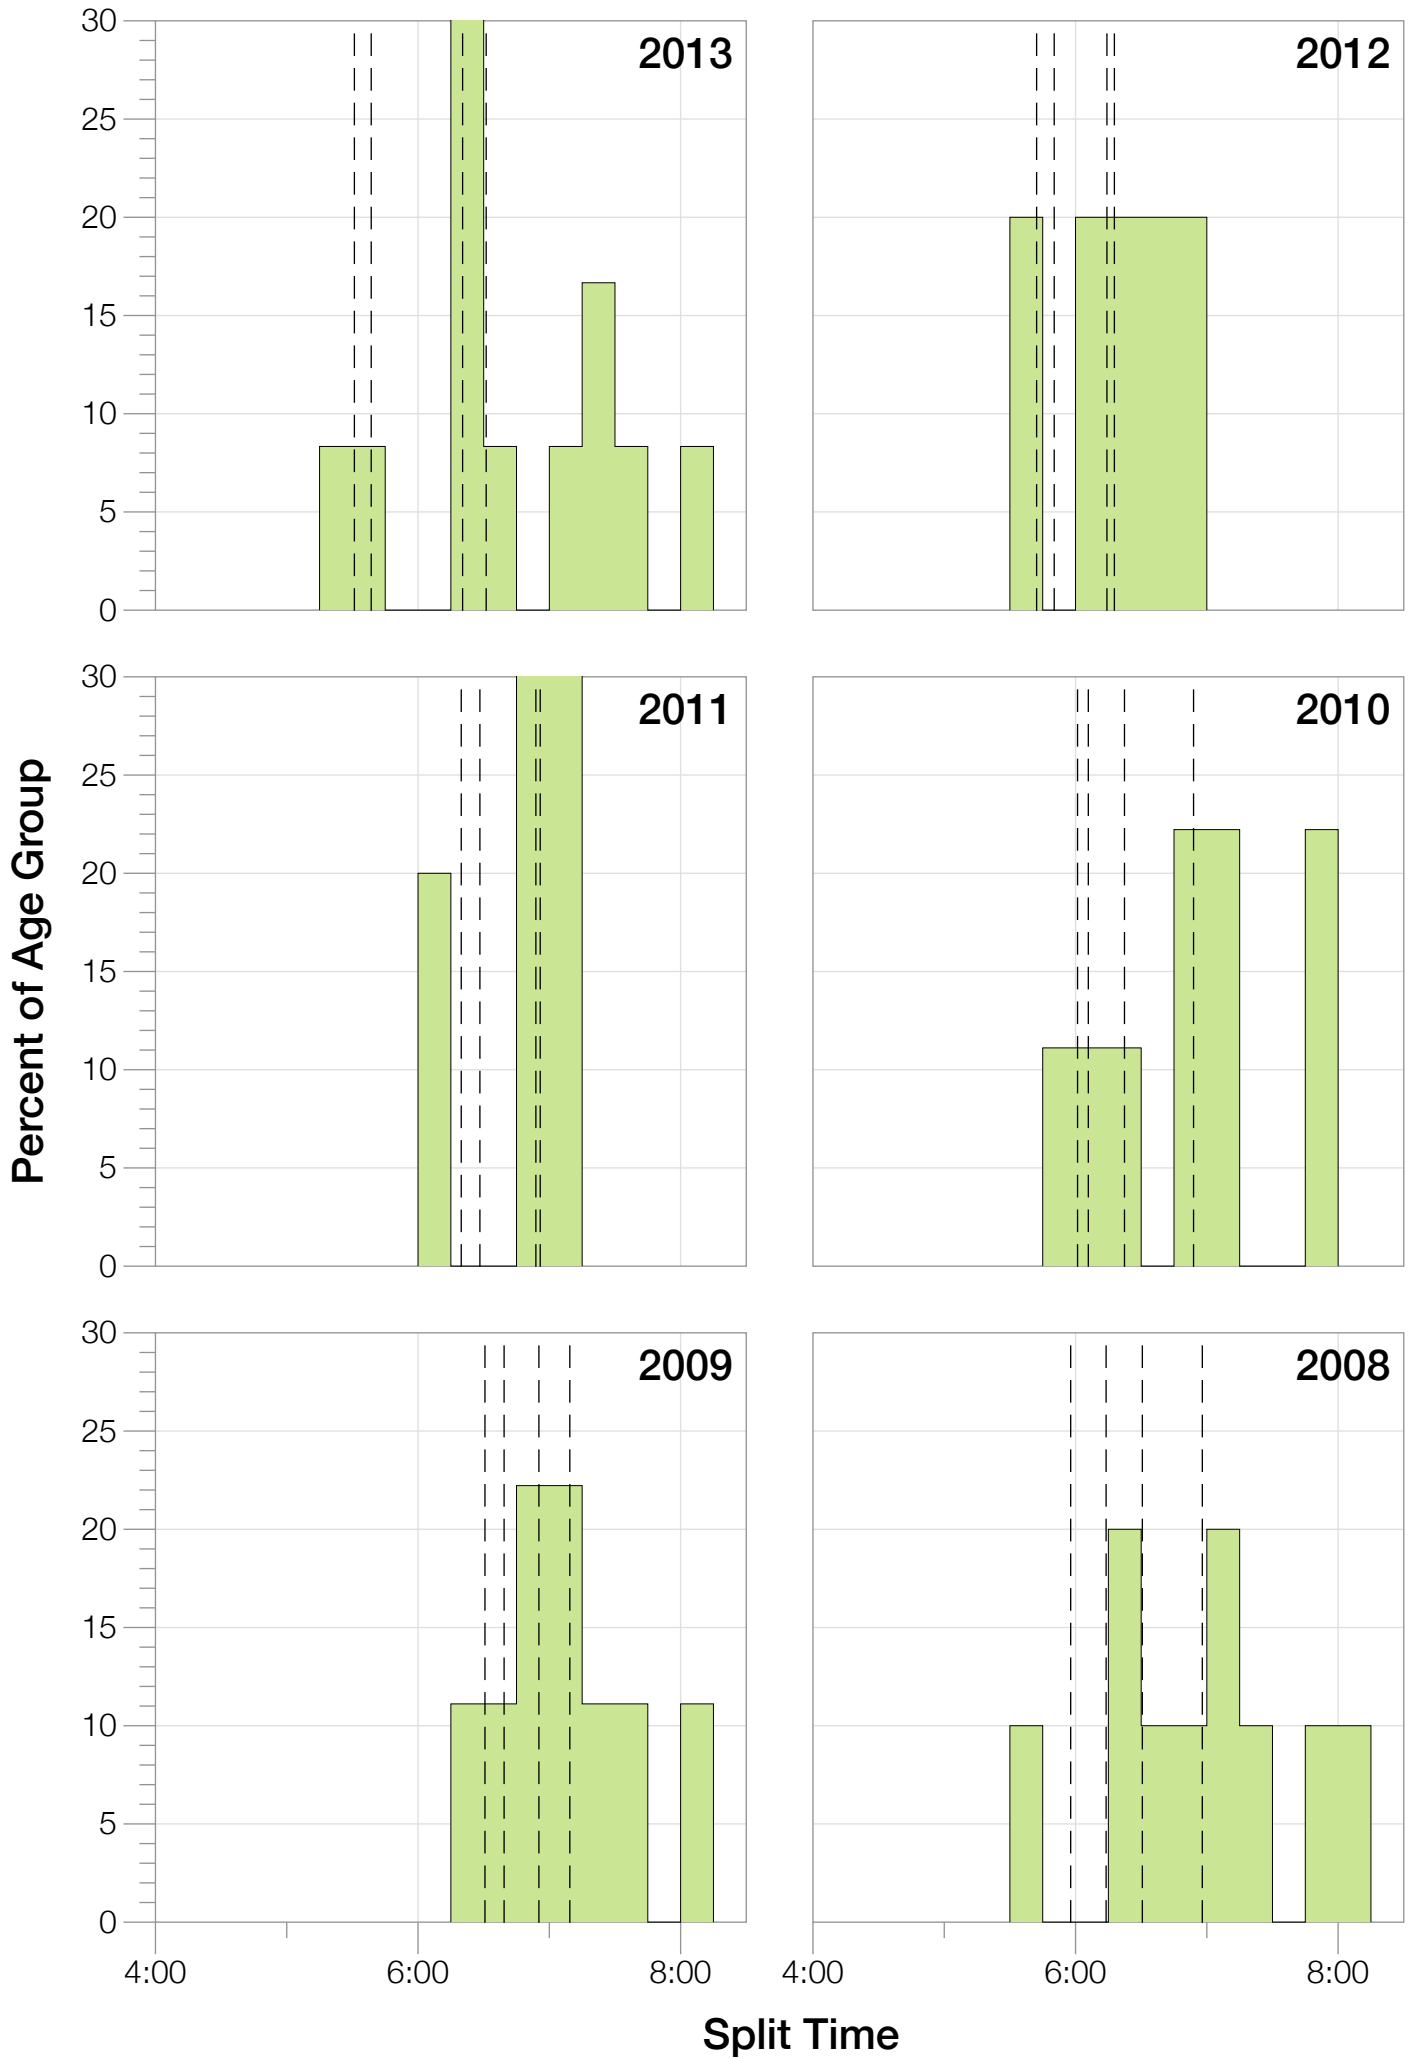

F55-59 Bike