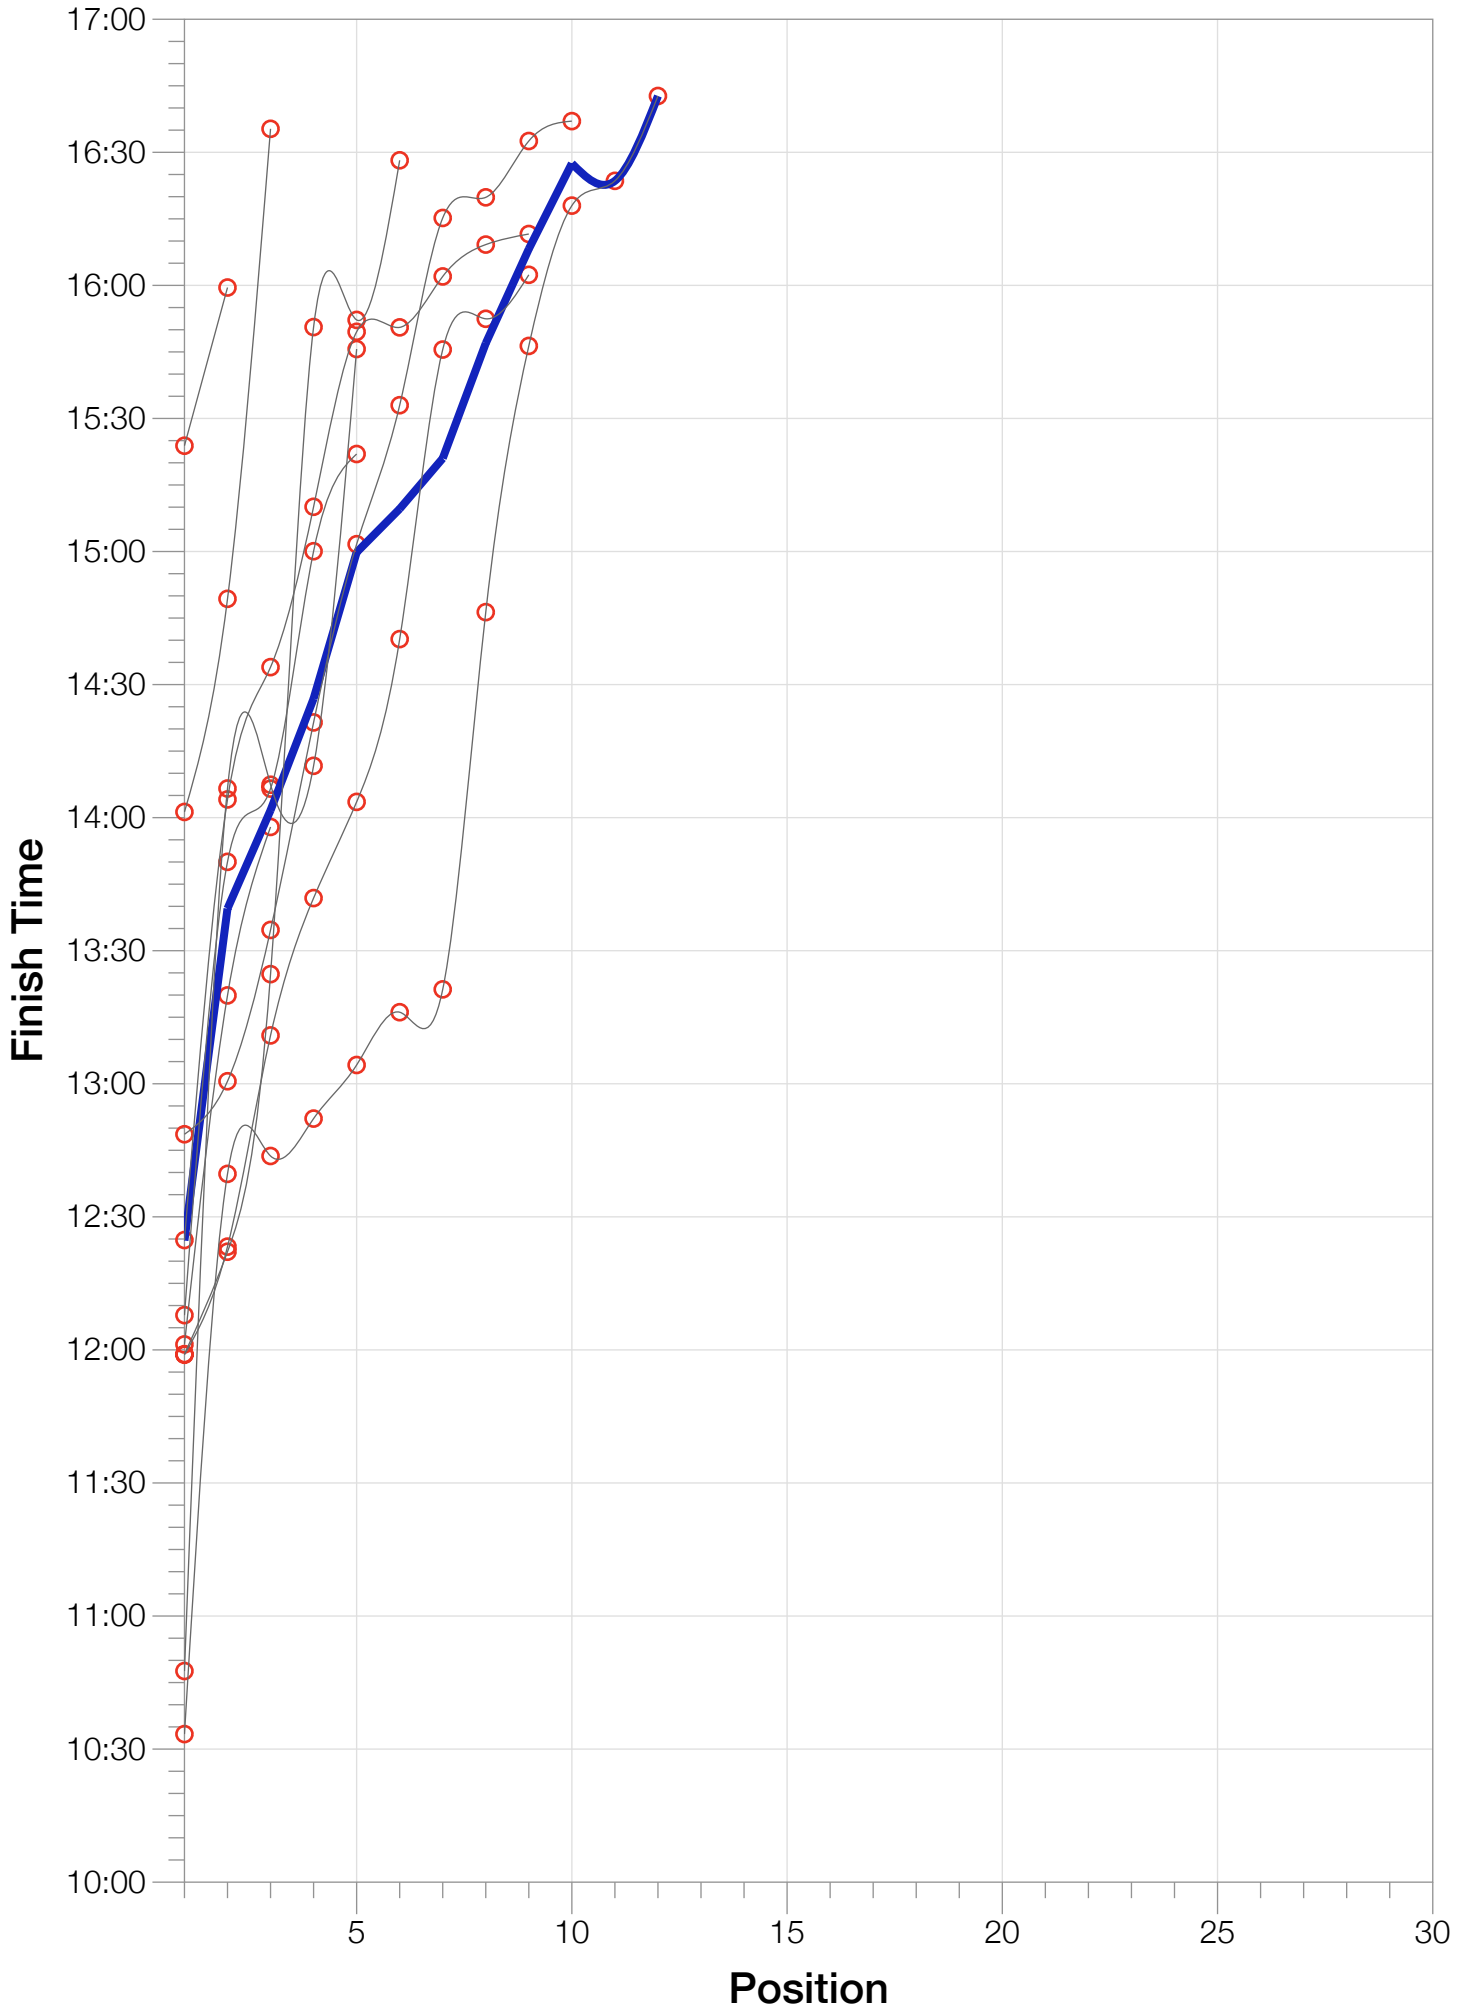

Ironman Western Australia F55-59 Stats

F55-59 Summary Statistics

Year	Finishers	F55-59 Finishers	Male Winner's Time	Female Winner's Time	F55-59 Winner's Time
2004	779	3	8:16:00	9:03:37	12:01:14
2005	588	2	8:27:36	9:31:32	15:23:51
2006	768	6	8:08:57	9:10:01	11:59:03
2007	901	3	8:06:00	9:00:55	14:01:17
2008	1029	10	8:07:06	8:59:24	12:48:37
2009	1124	9	8:13:59	9:16:52	12:24:46
2010	998	9	8:14:01	9:19:44	11:58:54
2011	1180	5	8:12:39	9:25:38	12:07:50
2012	1240	5	8:29:06	9:13:00	10:47:36
2013	1330	12	8:08:16	8:59:44	10:33:23
Average	994	6	8:14:22	9:12:02	12:24:39

F55-59 Fastest Splits

F55-59 Median Splits

F55-59 Slowest Splits

F55-59 Top 30 Finishing Splits

Estimated Kona Slot Average Finishing Time Finishing Time

F55-59 Top 10 and Kona Times and Splits

Summary Statistics

Position	Swim Time	Bike Time	Run Time	Overall Time
Average Male Winner	0:50:17	4:31:44	2:50:22	8:14:22
Average Female Winner	0:55:43	4:59:46	3:14:15	9:12:02
Average 1st Age Grouper	1:18:27	6:07:21	4:52:28	12:24:39
Average 2nd Age Grouper	1:27:22	6:33:41	5:30:07	13:39:30
Average 3rd Age Grouper	1:25:43	6:49:29	5:35:19	14:01:40
Average 4th Age Grouper	1:38:47	6:59:00	5:36:37	14:26:50
Average 5th Age Grouper	1:38:03	6:53:23	6:12:53	14:59:49
Average 6th Age Grouper	1:26:32	6:59:55	6:32:26	15:09:37
Average 7th Age Grouper	1:31:09	7:31:16	6:02:27	15:21:00
Average 8th Age Grouper	1:45:50	7:25:30	6:16:15	15:46:57
Average 9th Age Grouper	1:38:06	7:42:34	6:28:05	16:08:13
Average 10th Age Grouper	1:27:38	7:27:17	6:59:01	16:27:30
Kona Qualifier Average	1:18:27	6:07:21	4:52:28	12:24:39
Top 10 Age Grouper Average	1:30:18	6:52:09	5:45:53	14:22:07