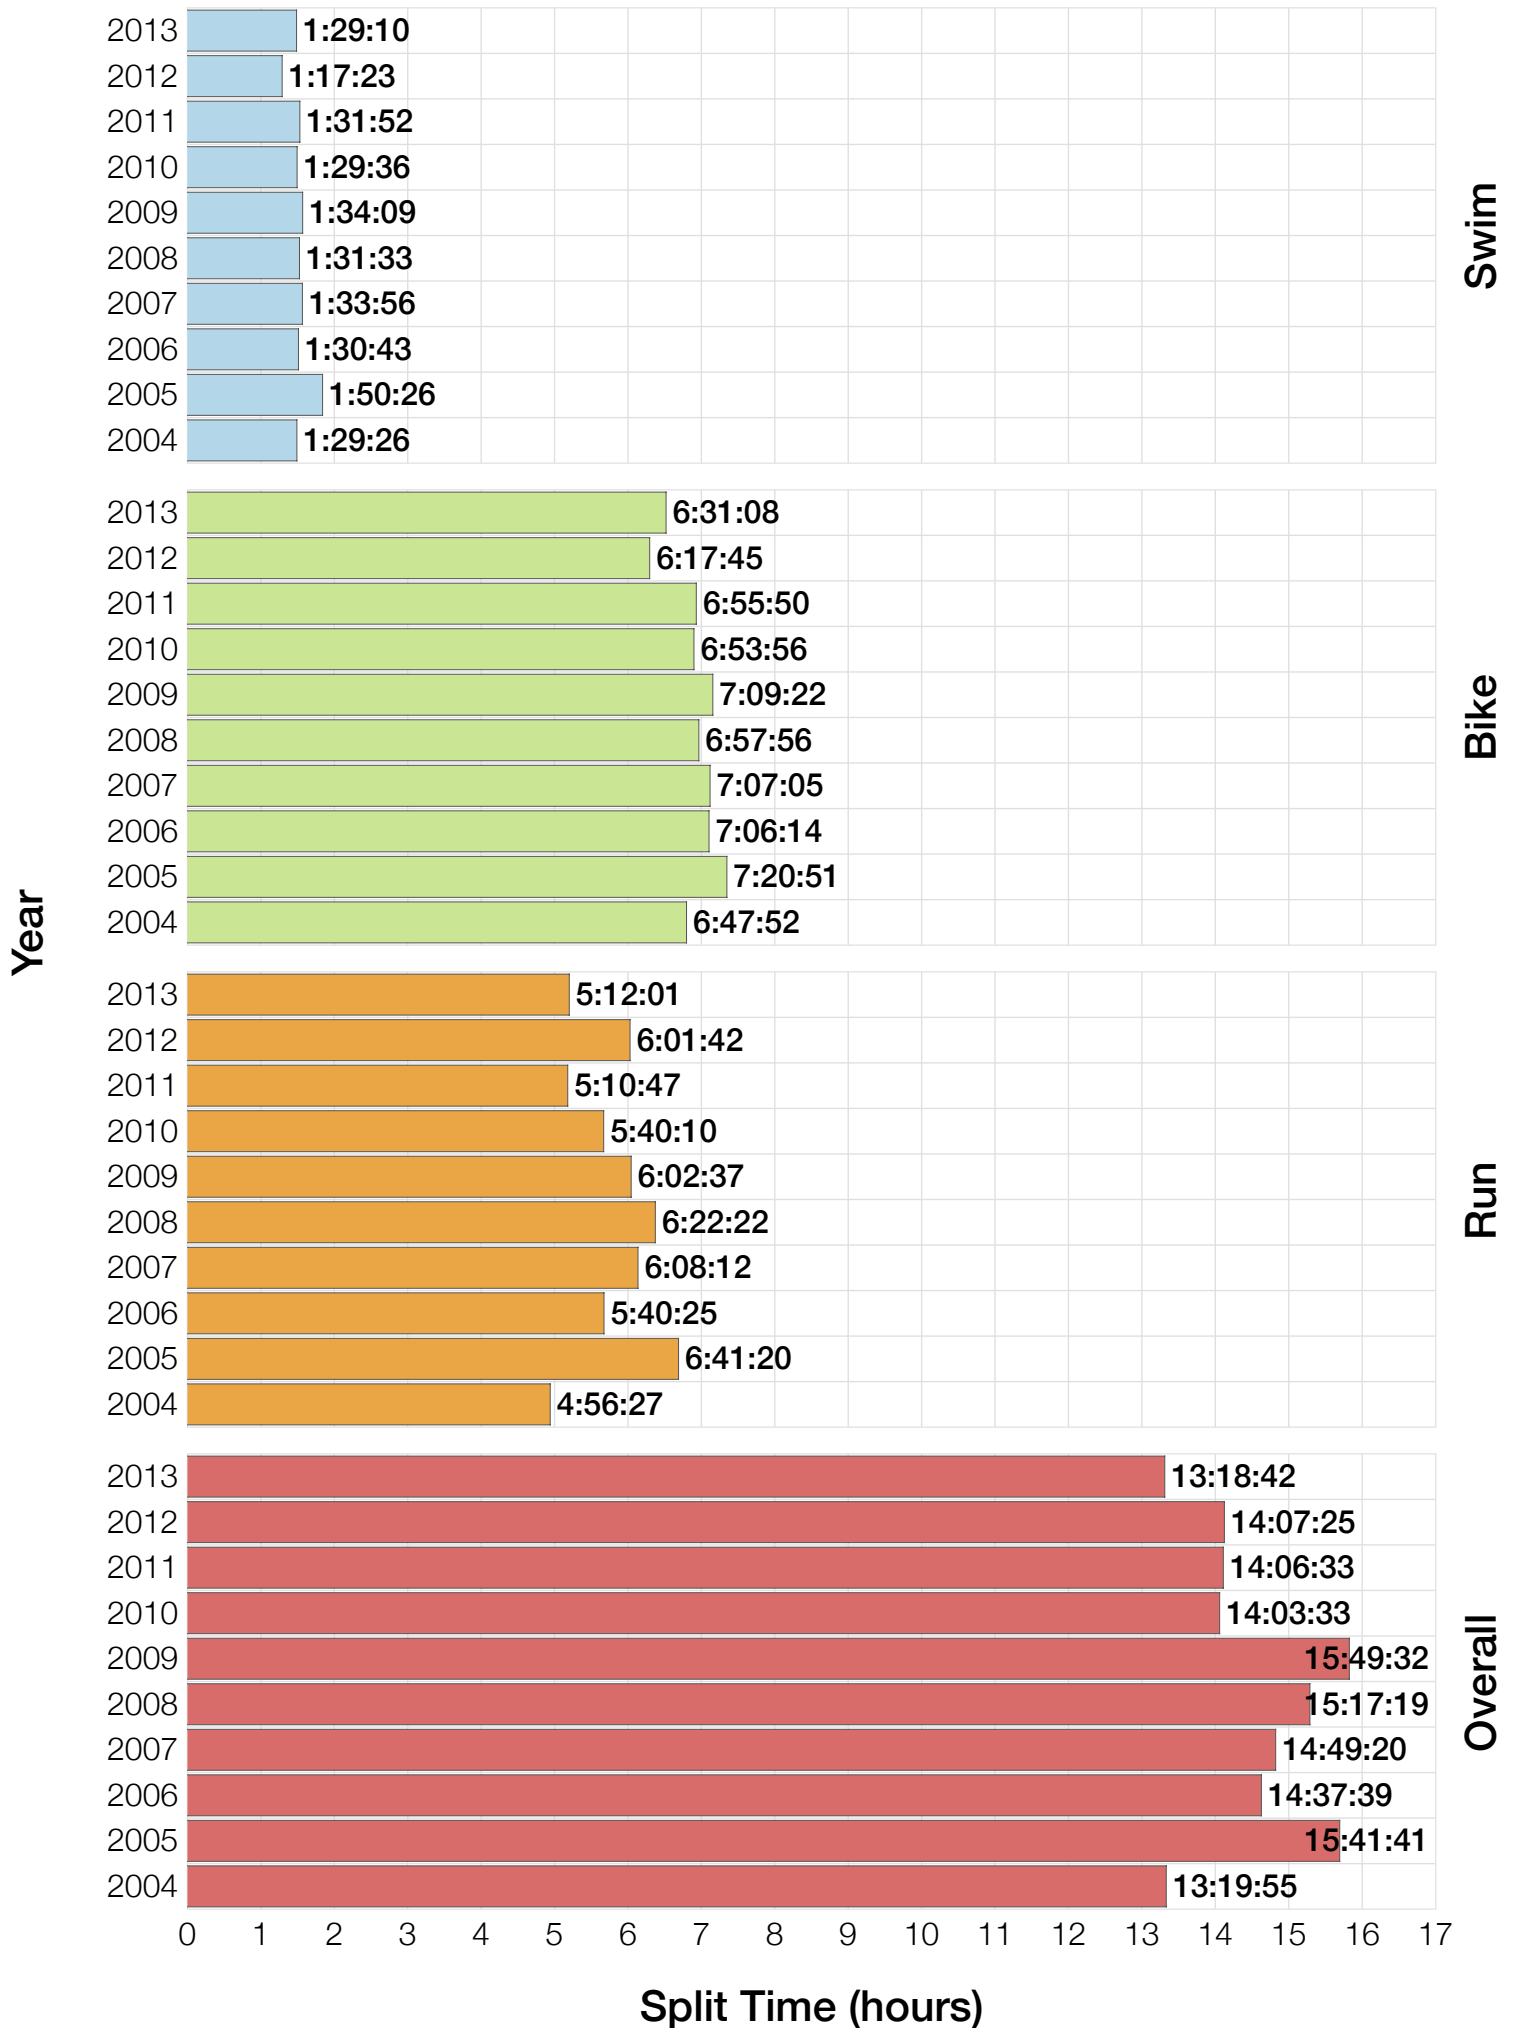

F55-59 Median Splits