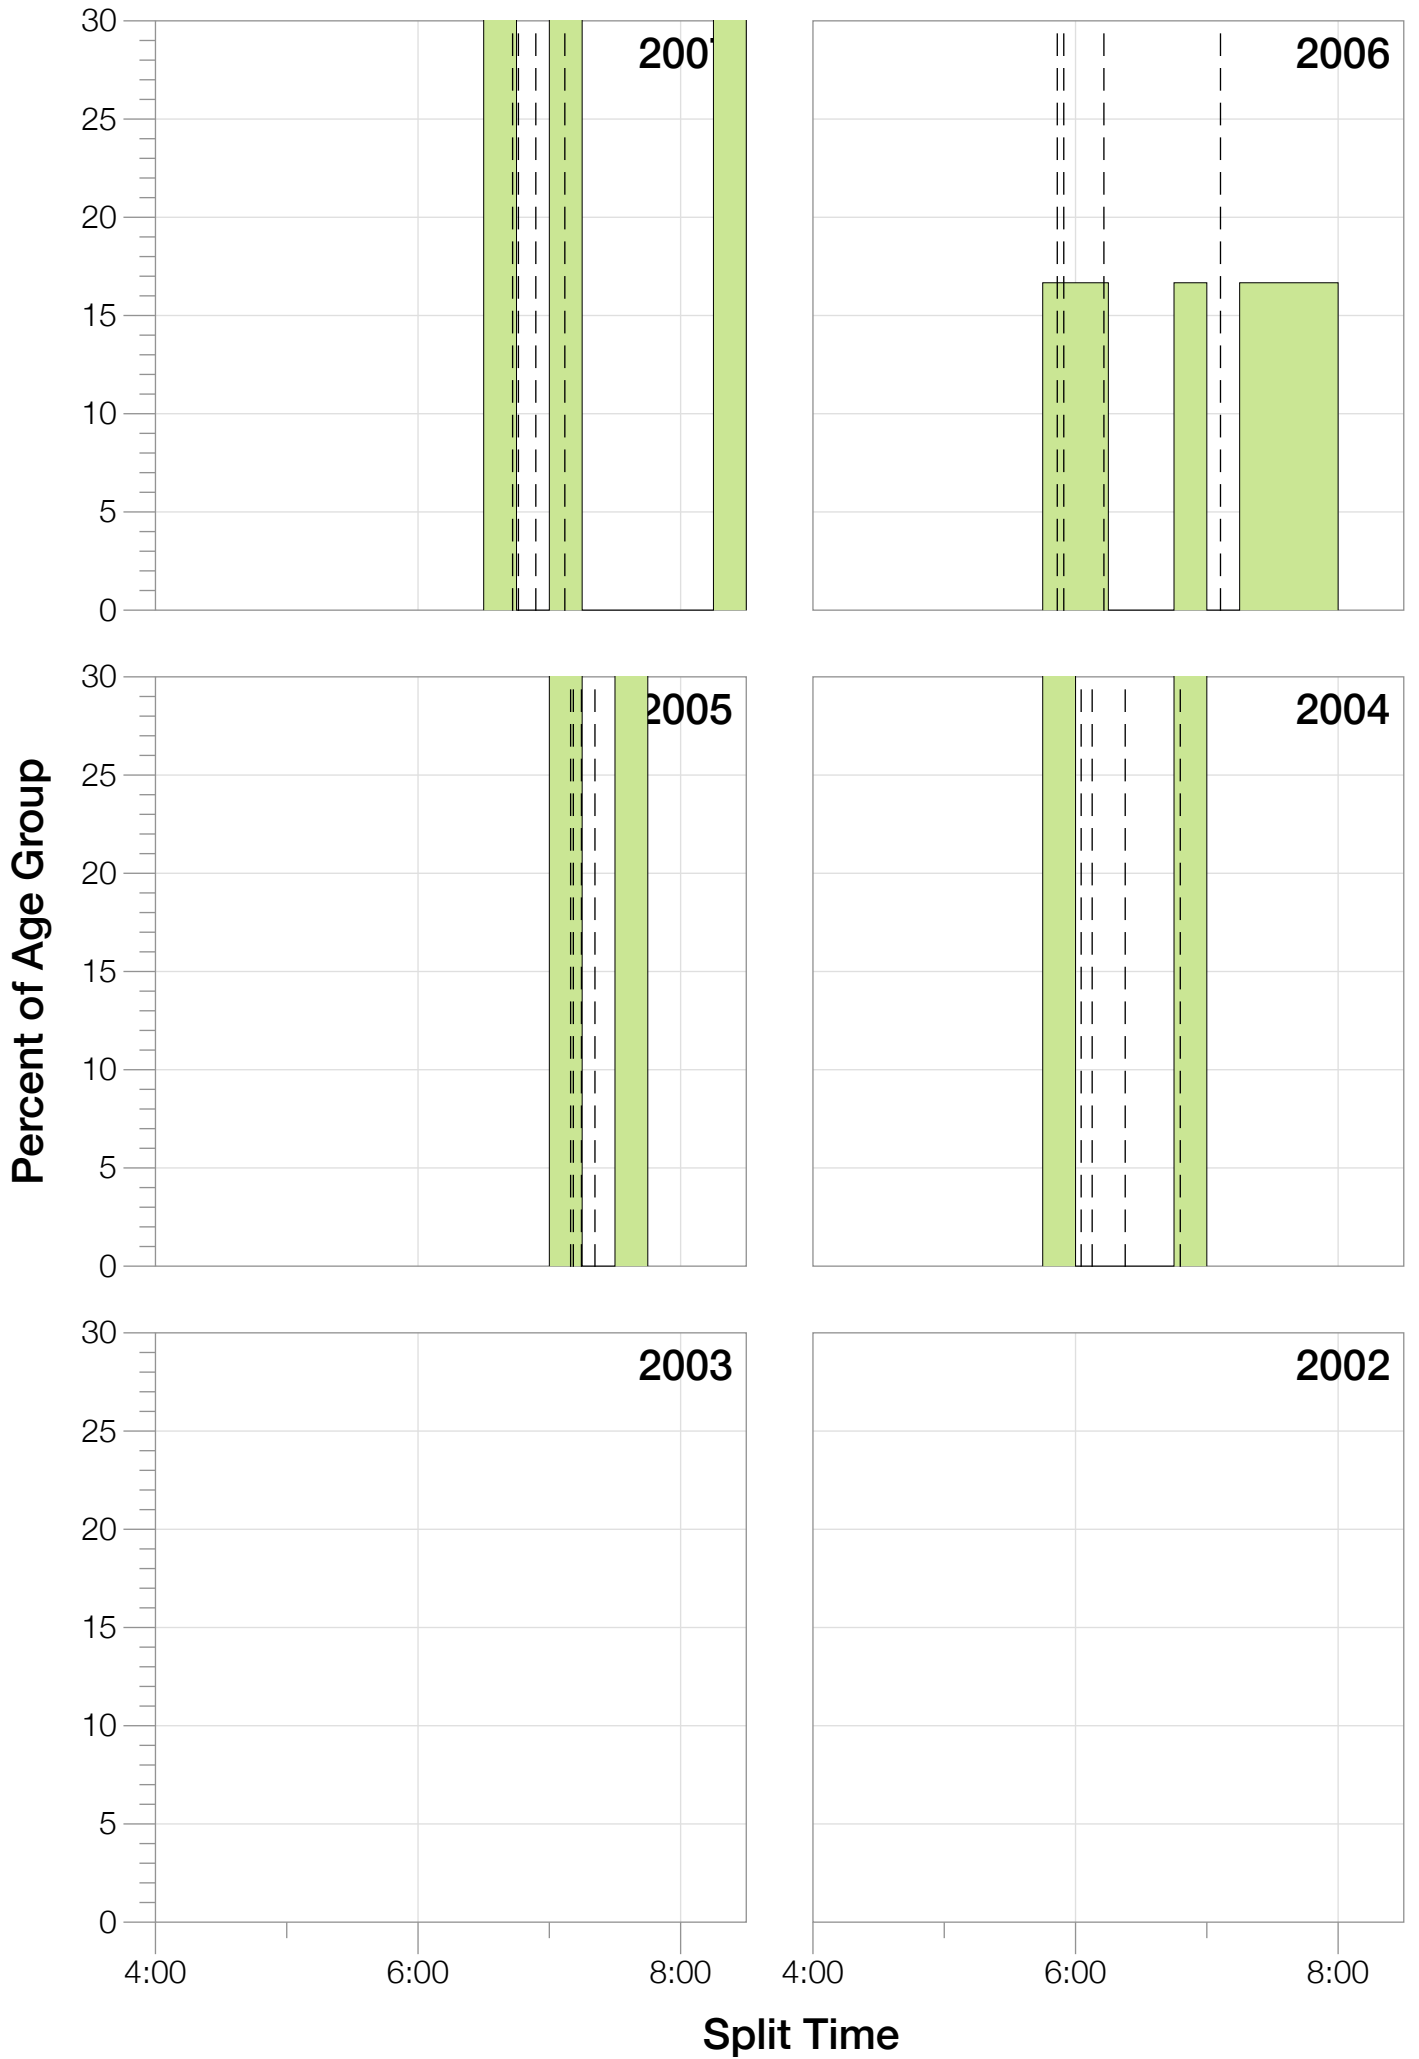

Ironman Western Australia F55-59 Stats

F55-59 Summary Statistics

Year	Finishers	F55-59 Finishers	Male Winner's Time	Female Winner's Time	F55-59 Winner's Time
2004	779	3	8:16:00	9:03:37	12:01:14
2005	588	2	8:27:36	9:31:32	15:23:51
2006	768	6	8:08:57	9:10:01	11:59:03
2007	901	3	8:06:00	9:00:55	14:01:17
2008	1029	10	8:07:06	8:59:24	12:48:37
2009	1124	9	8:13:59	9:16:52	12:24:46
2010	998	9	8:14:01	9:19:44	11:58:54
2011	1180	5	8:12:39	9:25:38	12:07:50
2012	1240	5	8:29:06	9:13:00	10:47:36
2013	1330	12	8:08:16	8:59:44	10:33:23
Average	994	6	8:14:22	9:12:02	12:24:39

F55-59 Swim

F55-59 Swim

F55-59 Bike

F55-59 Bike

F55-59 Run

F55-59 Run

F55-59 Overall

F55-59 Overall

Position	Swim Time	Bike Time	Run Time	Overall Time
Average Male Winner	0:50:17	4:31:44	2:50:22	8:14:22
Average Female Winner	0:55:43	4:59:46	3:14:15	9:12:02
Average 1st Age Grouper	1:18:27	6:07:21	4:52:28	12:24:39
Average 2nd Age Grouper	1:27:22	6:33:41	5:30:07	13:39:30
Average 3rd Age Grouper	1:25:43	6:49:29	5:35:19	14:01:40
Average 4th Age Grouper	1:38:47	6:59:00	5:36:37	14:26:50
Average 5th Age Grouper	1:38:03	6:53:23	6:12:53	14:59:49
Average 6th Age Grouper	1:26:32	6:59:55	6:32:26	15:09:37
Average 7th Age Grouper	1:31:09	7:31:16	6:02:27	15:21:00
Average 8th Age Grouper	1:45:50	7:25:30	6:16:15	15:46:57
Average 9th Age Grouper	1:38:06	7:42:34	6:28:05	16:08:13
Average 10th Age Grouper	1:27:38	7:27:17	6:59:01	16:27:30
Kona Qualifier Average	1:18:27	6:07:21	4:52:28	12:24:39
Top 10 Age Grouper Average	1:30:18	6:52:09	5:45:53	14:22:07