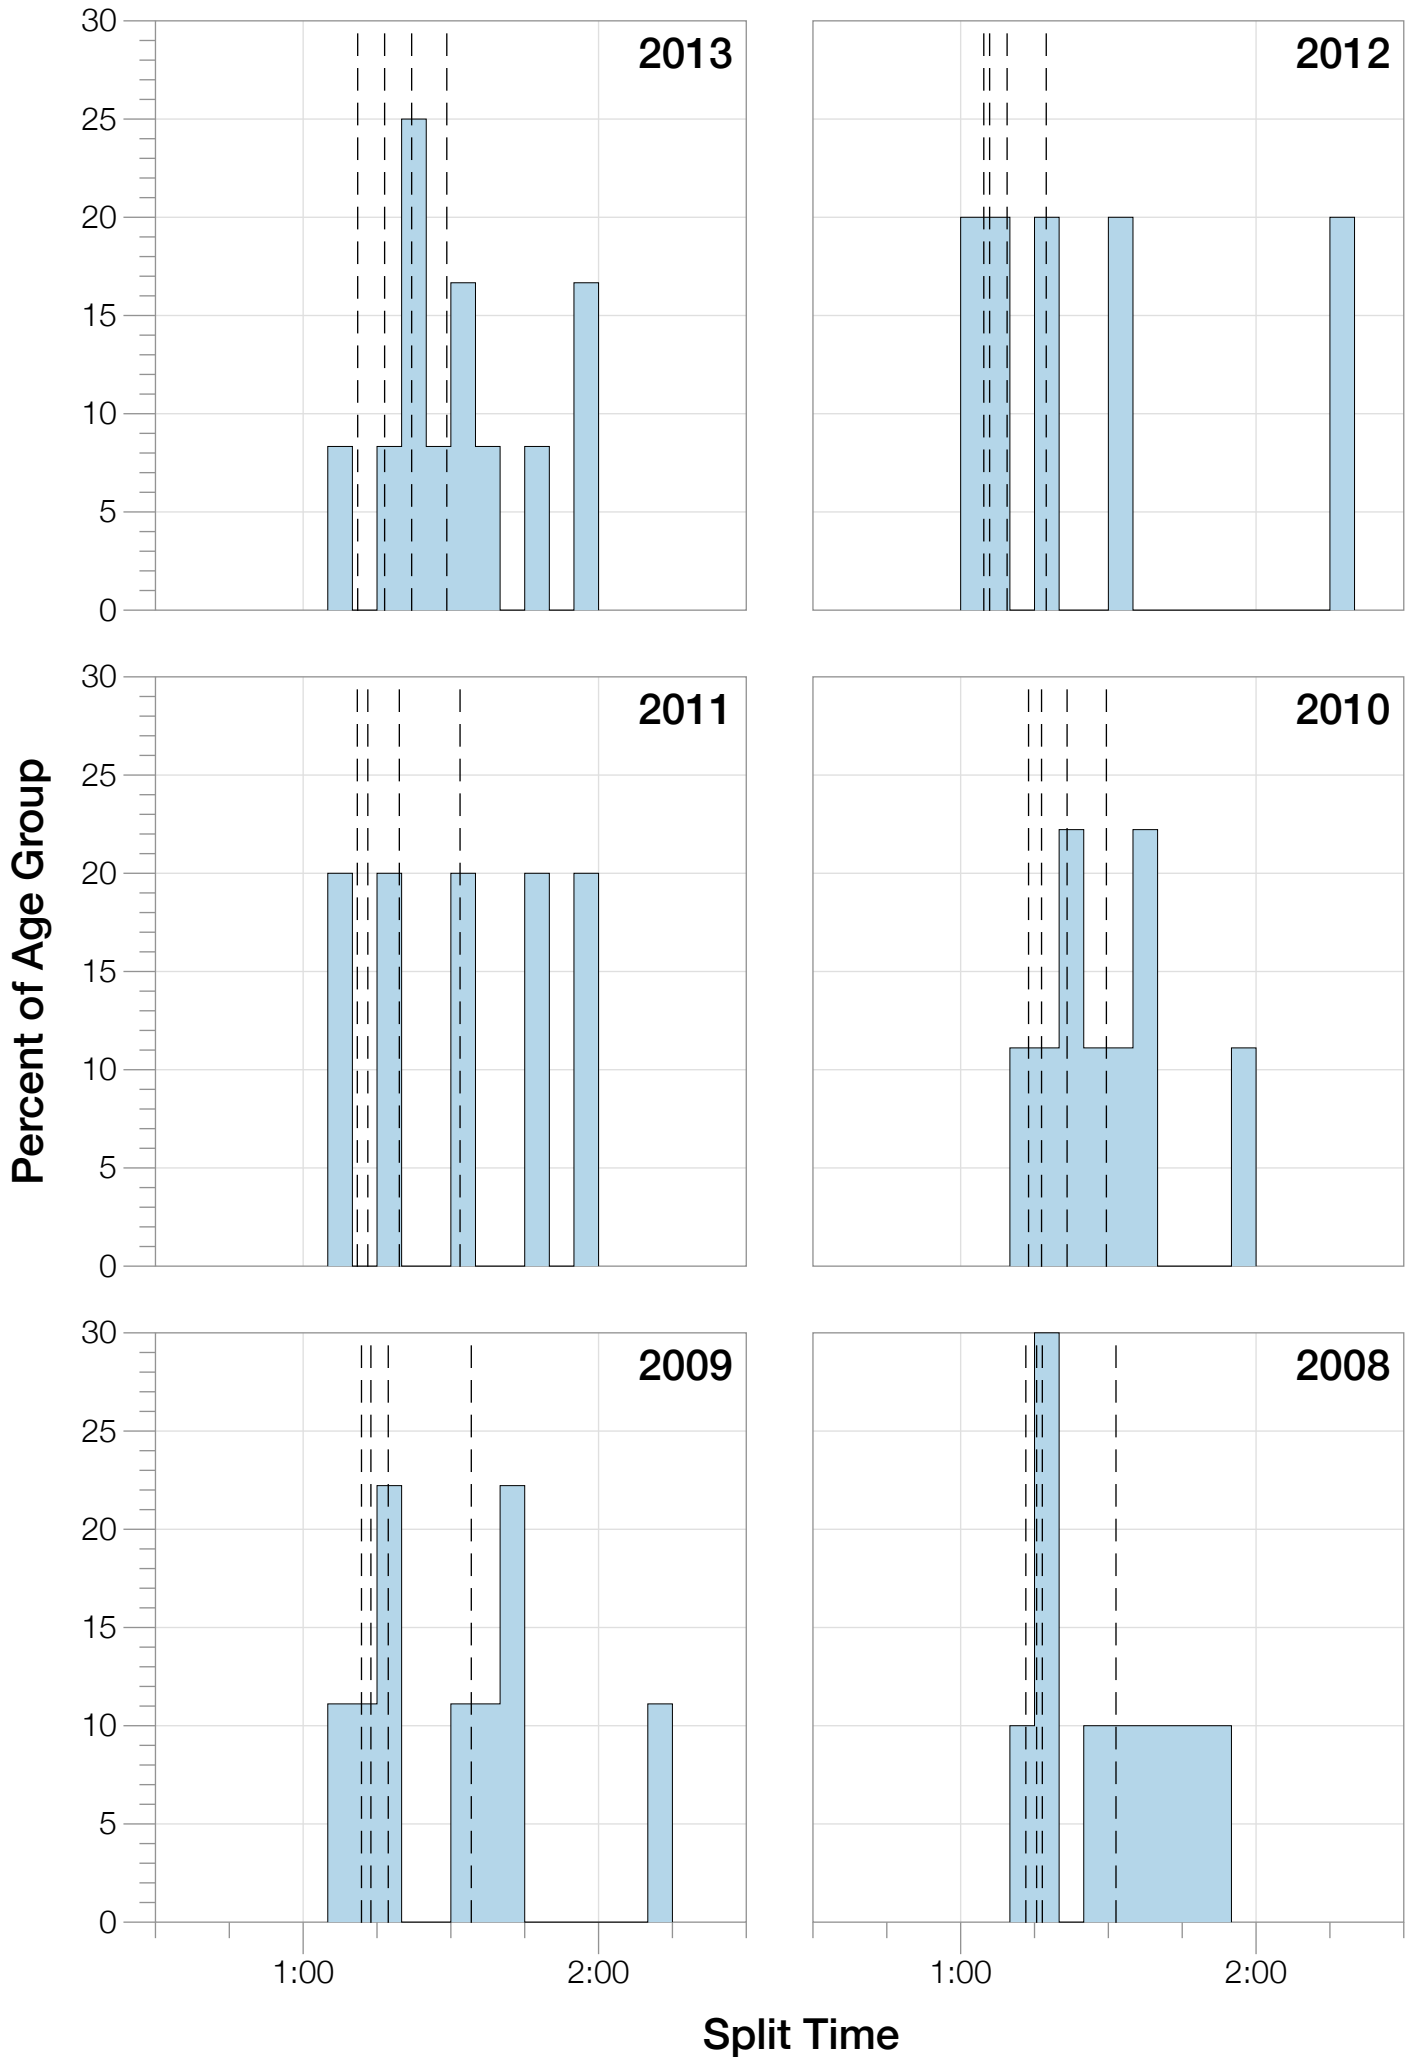

F55-59 Summary Statistics

Year	Finishers	F55-59 Finishers	Male Winner's Time	Female Winner's Time	F55-59 Winner's Time
2004	779	3	8:16:00	9:03:37	12:01:14
2005	588	2	8:27:36	9:31:32	15:23:51
2006	768	6	8:08:57	9:10:01	11:59:03
2007	901	3	8:06:00	9:00:55	14:01:17
2008	1029	10	8:07:06	8:59:24	12:48:37
2009	1124	9	8:13:59	9:16:52	12:24:46
2010	998	9	8:14:01	9:19:44	11:58:54
2011	1180	5	8:12:39	9:25:38	12:07:50
2012	1240	5	8:29:06	9:13:00	10:47:36
2013	1330	12	8:08:16	8:59:44	10:33:23
Average	994	6	8:14:22	9:12:02	12:24:39

F55-59 Swim