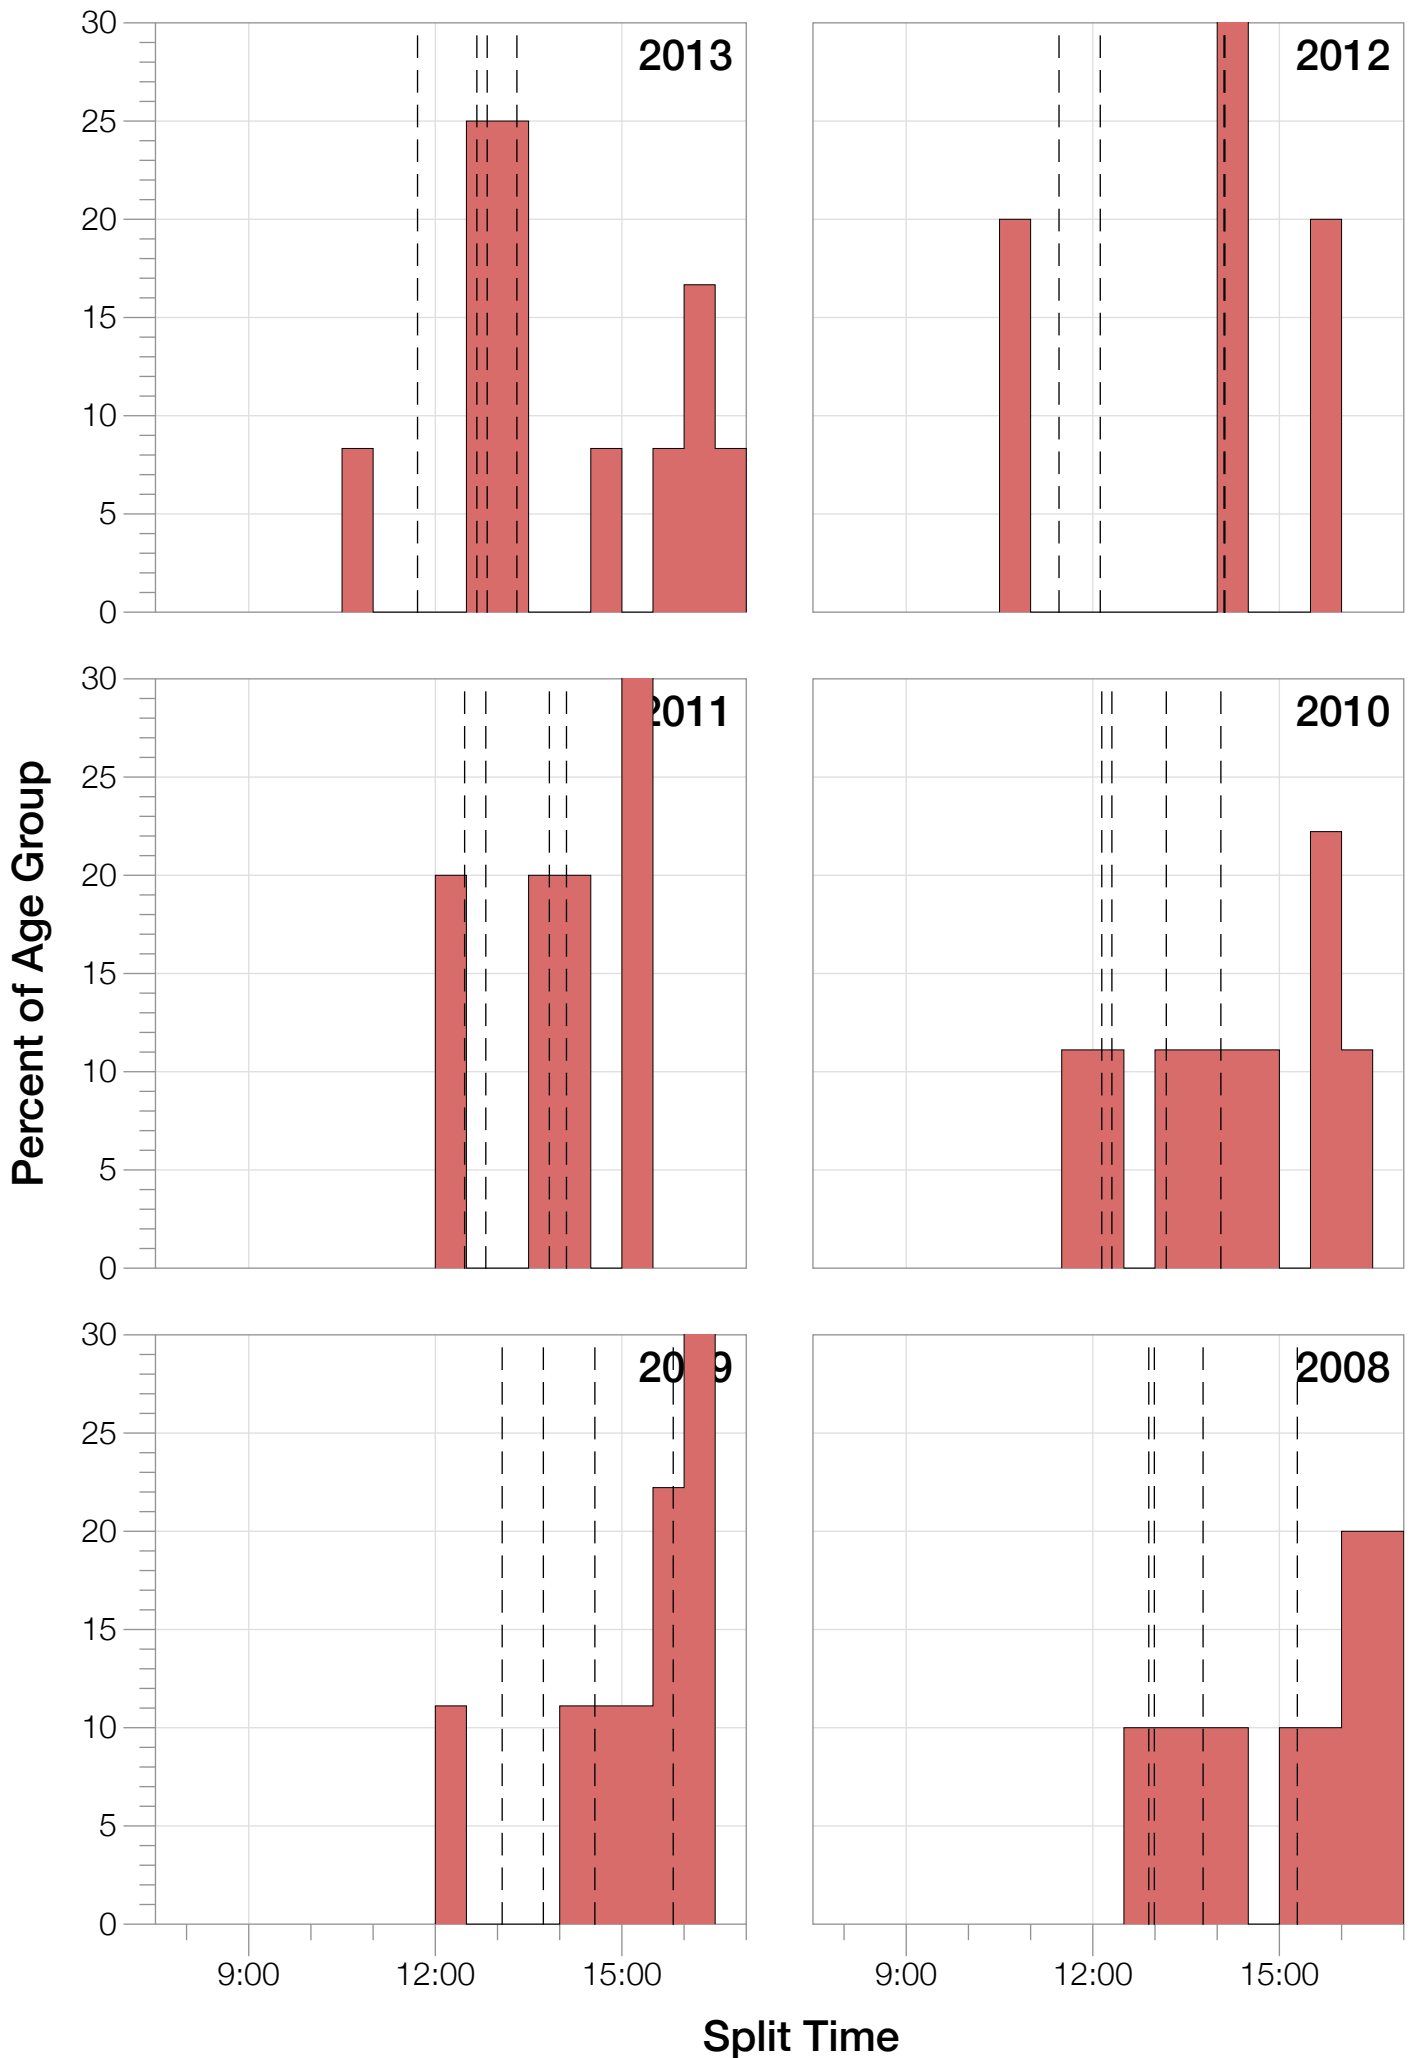

Ironman Western Australia F55-59 Stats

F55-59 Summary Statistics

Year	Finishers	F55-59 Finishers	Male Winner's Time	Female Winner's Time	F55-59 Winner's Time
2004	779	3	8:16:00	9:03:37	12:01:14
2005	588	2	8:27:36	9:31:32	15:23:51
2006	768	6	8:08:57	9:10:01	11:59:03
2007	901	3	8:06:00	9:00:55	14:01:17
2008	1029	10	8:07:06	8:59:24	12:48:37
2009	1124	9	8:13:59	9:16:52	12:24:46
2010	998	9	8:14:01	9:19:44	11:58:54
2011	1180	5	8:12:39	9:25:38	12:07:50
2012	1240	5	8:29:06	9:13:00	10:47:36
2013	1330	12	8:08:16	8:59:44	10:33:23
Average	994	6	8:14:22	9:12:02	12:24:39

F55-59 Swim

F55-59 Swim

F55-59 Bike

F55-59 Bike

F55-59 Run

F55-59 Run

F55-59 Overall

F55-59 Overall

F55-59 Fastest Splits

F55-59 Median Splits

F55-59 Slowest Splits

F55-59 Top 30 Finishing Splits

Estimated Kona Slot Average Finishing Time Finishing Time

F55-59 Top 10 and Kona Times and Splits

Summary Statistics

Position	Swim Time	Bike Time	Run Time	Overall Time
Average Male Winner	0:50:17	4:31:44	2:50:22	8:14:22
Average Female Winner	0:55:43	4:59:46	3:14:15	9:12:02
Average 1st Age Grouper	1:18:27	6:07:21	4:52:28	12:24:39
Average 2nd Age Grouper	1:27:22	6:33:41	5:30:07	13:39:30
Average 3rd Age Grouper	1:25:43	6:49:29	5:35:19	14:01:40
Average 4th Age Grouper	1:38:47	6:59:00	5:36:37	14:26:50
Average 5th Age Grouper	1:38:03	6:53:23	6:12:53	14:59:49
Average 6th Age Grouper	1:26:32	6:59:55	6:32:26	15:09:37
Average 7th Age Grouper	1:31:09	7:31:16	6:02:27	15:21:00
Average 8th Age Grouper	1:45:50	7:25:30	6:16:15	15:46:57
Average 9th Age Grouper	1:38:06	7:42:34	6:28:05	16:08:13
Average 10th Age Grouper	1:27:38	7:27:17	6:59:01	16:27:30
Kona Qualifier Average	1:18:27	6:07:21	4:52:28	12:24:39
Top 10 Age Grouper Average	1:30:18	6:52:09	5:45:53	14:22:07