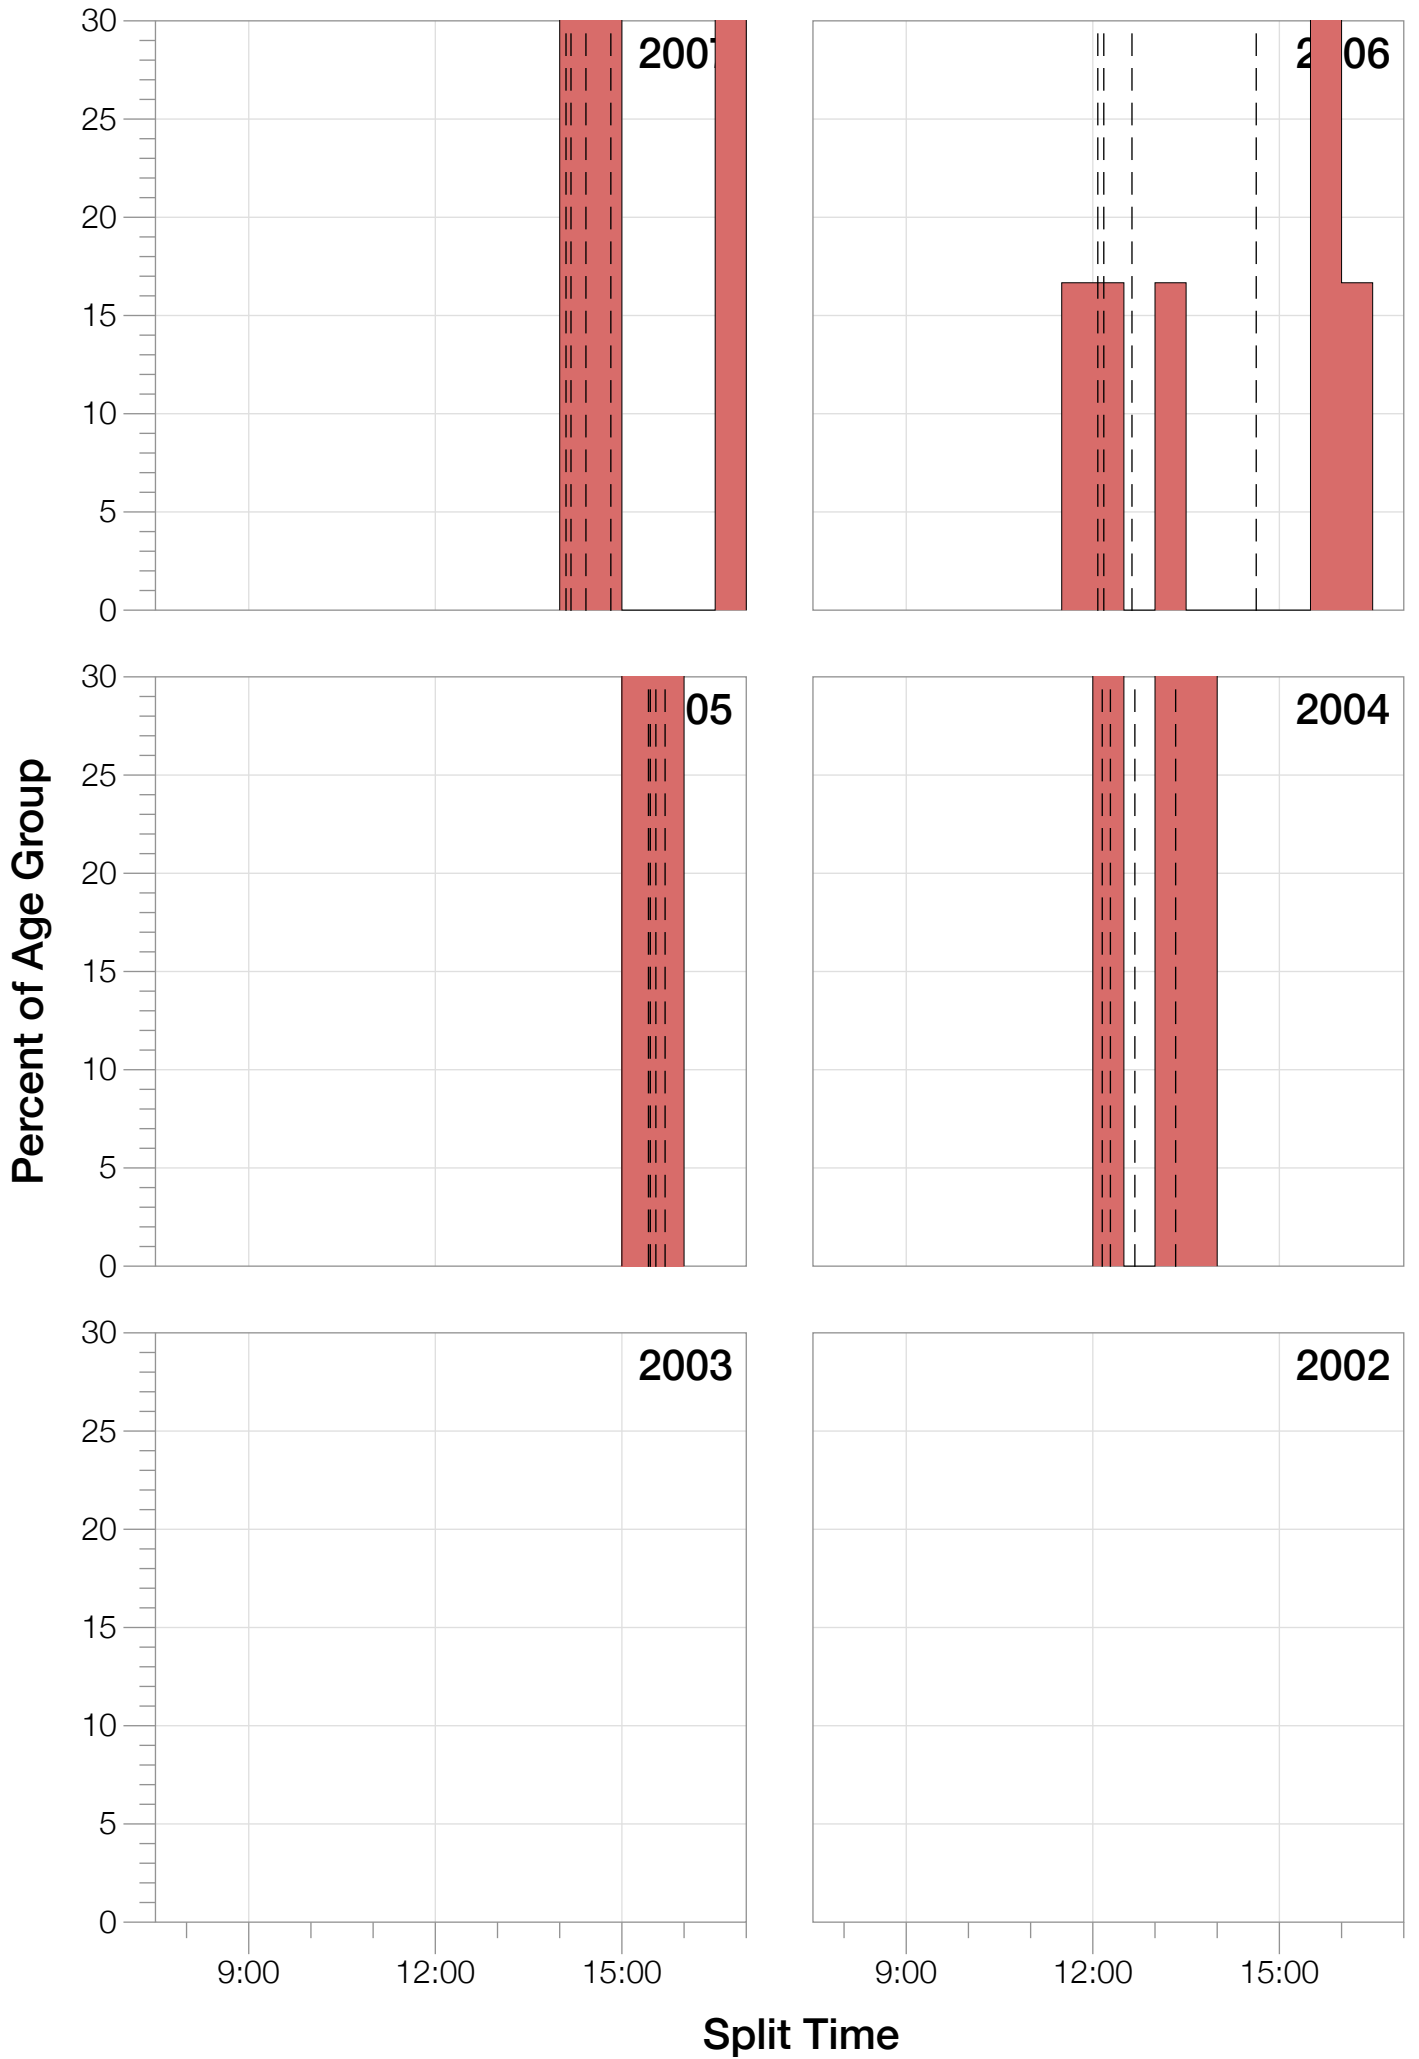

Ironman Western Australia F55-59 Stats

F55-59 Summary Statistics

Year	Finishers	F55-59 Finishers	Male Winner's Time	Female Winner's Time	F55-59 Winner's Time
2004	779	3	8:16:00	9:03:37	12:01:14
2005	588	2	8:27:36	9:31:32	15:23:51
2006	768	6	8:08:57	9:10:01	11:59:03
2007	901	3	8:06:00	9:00:55	14:01:17
2008	1029	10	8:07:06	8:59:24	12:48:37
2009	1124	9	8:13:59	9:16:52	12:24:46
2010	998	9	8:14:01	9:19:44	11:58:54
2011	1180	5	8:12:39	9:25:38	12:07:50
2012	1240	5	8:29:06	9:13:00	10:47:36
2013	1330	12	8:08:16	8:59:44	10:33:23
Average	994	6	8:14:22	9:12:02	12:24:39

F55-59 Swim

F55-59 Swim

F55-59 Bike

F55-59 Bike

F55-59 Run

F55-59 Run

F55-59 Overall

F55-59 Overall

Position	Swim Time	Bike Time	Run Time	Overall Time
Average Male Winner	0:50:17	4:31:44	2:50:22	8:14:22
Average Female Winner	0:55:43	4:59:46	3:14:15	9:12:02
Average 1st Age Grouper	1:18:27	6:07:21	4:52:28	12:24:39
Average 2nd Age Grouper	1:27:22	6:33:41	5:30:07	13:39:30
Average 3rd Age Grouper	1:25:43	6:49:29	5:35:19	14:01:40
Average 4th Age Grouper	1:38:47	6:59:00	5:36:37	14:26:50
Average 5th Age Grouper	1:38:03	6:53:23	6:12:53	14:59:49
Average 6th Age Grouper	1:26:32	6:59:55	6:32:26	15:09:37
Average 7th Age Grouper	1:31:09	7:31:16	6:02:27	15:21:00
Average 8th Age Grouper	1:45:50	7:25:30	6:16:15	15:46:57
Average 9th Age Grouper	1:38:06	7:42:34	6:28:05	16:08:13
Average 10th Age Grouper	1:27:38	7:27:17	6:59:01	16:27:30
Kona Qualifier Average	1:18:27	6:07:21	4:52:28	12:24:39
Top 10 Age Grouper Average	1:30:18	6:52:09	5:45:53	14:22:07