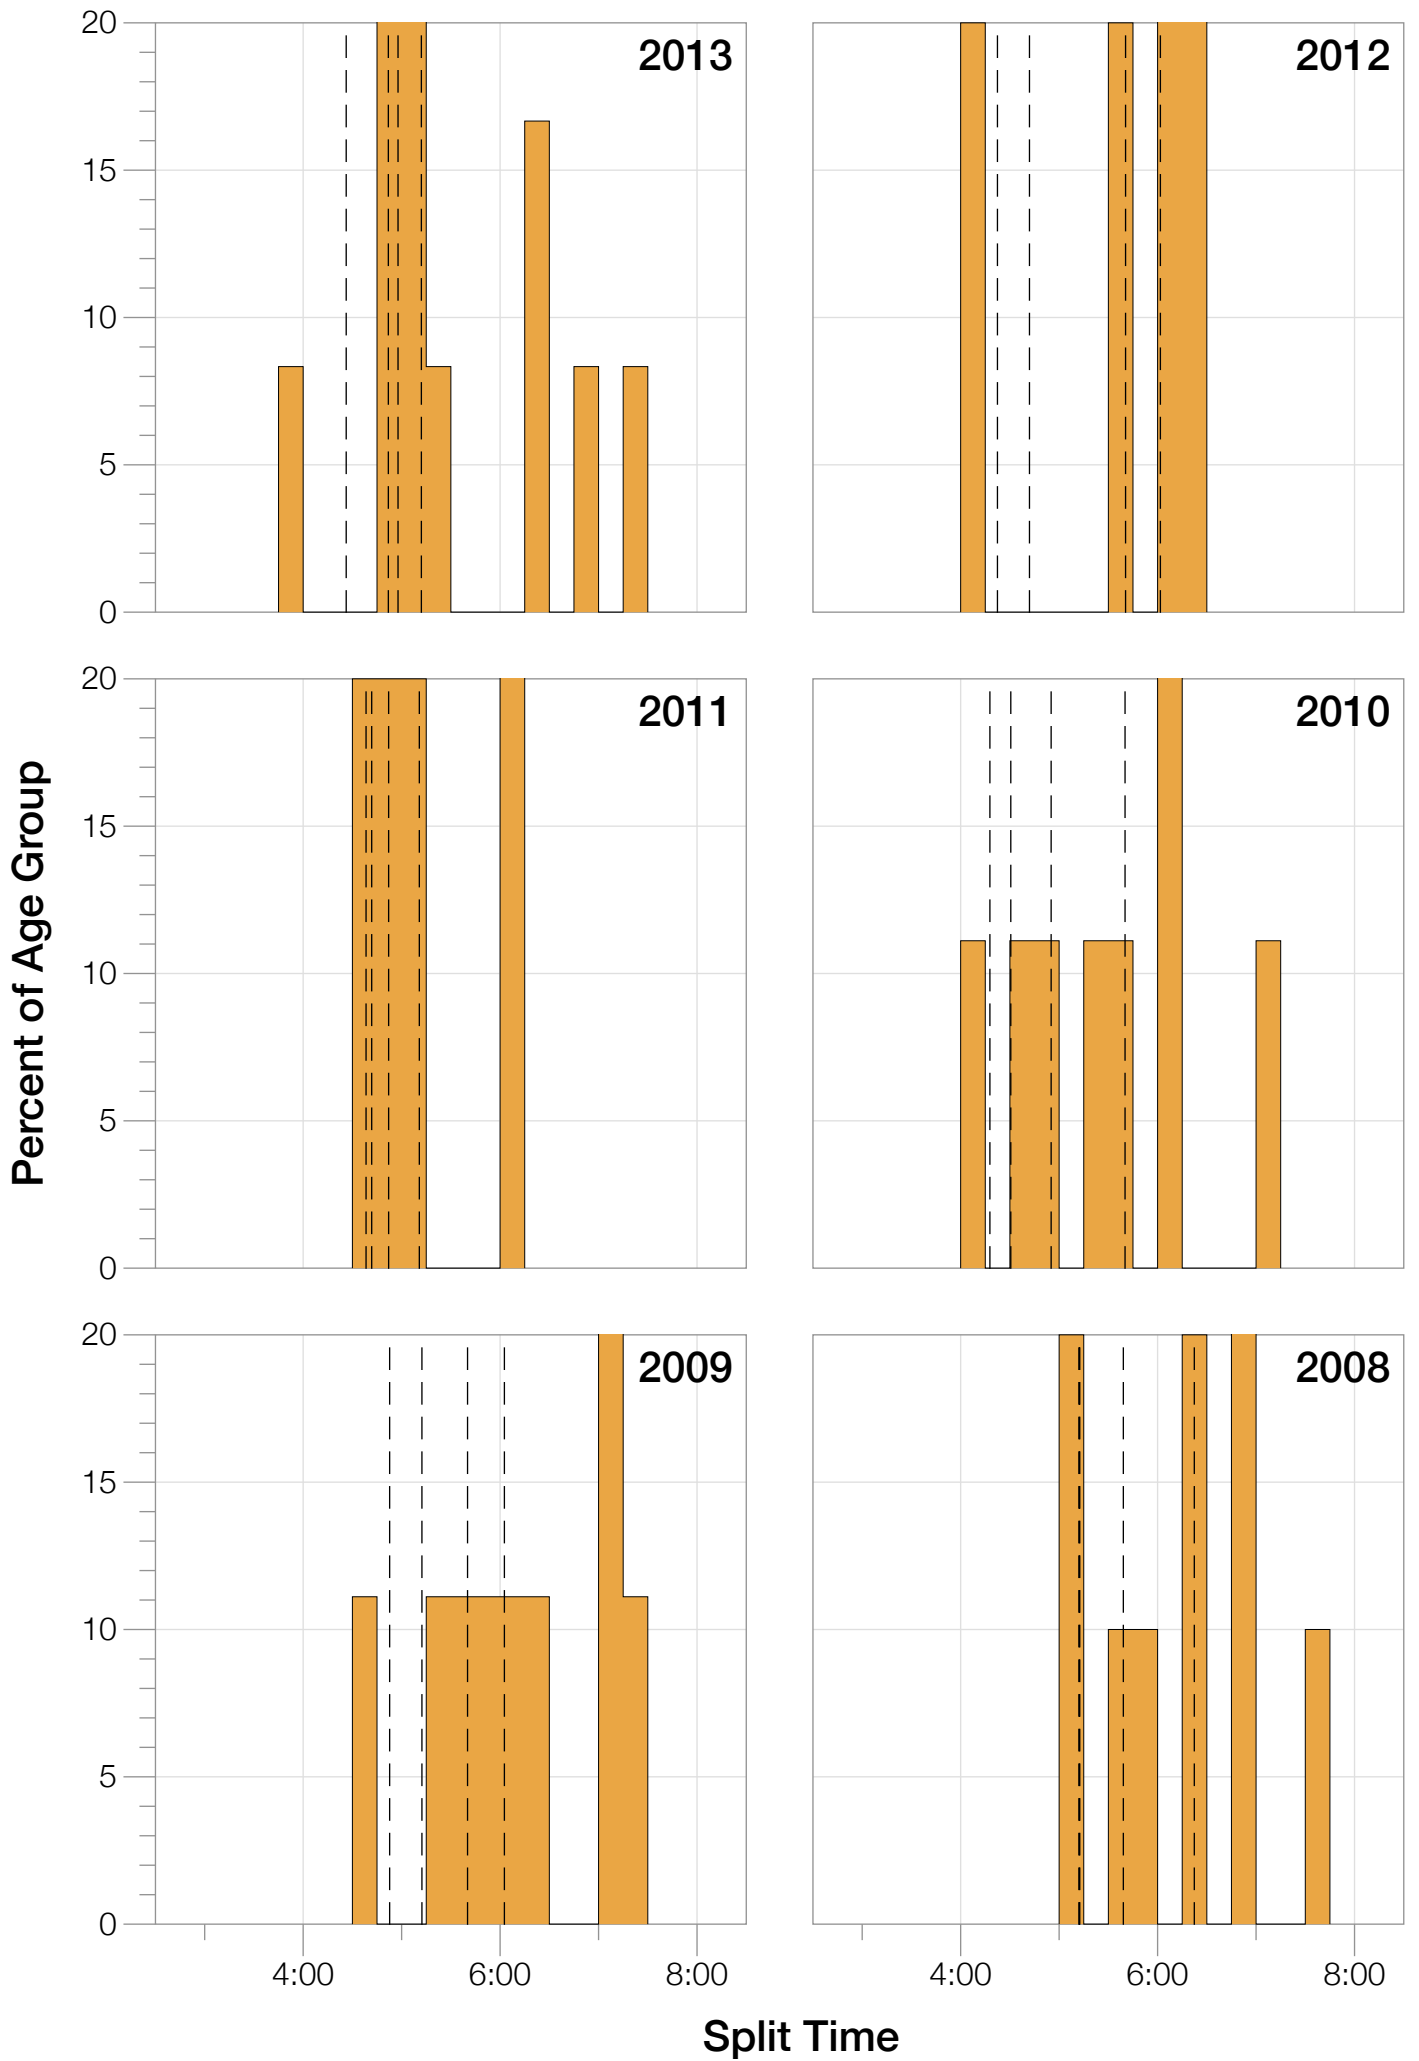

Ironman Western Australia F55-59 Stats

F55-59 Summary Statistics

Year	Finishers	F55-59 Finishers	Male Winner's Time	Female Winner's Time	F55-59 Winner's Time
2004	779	3	8:16:00	9:03:37	12:01:14
2005	588	2	8:27:36	9:31:32	15:23:51
2006	768	6	8:08:57	9:10:01	11:59:03
2007	901	3	8:06:00	9:00:55	14:01:17
2008	1029	10	8:07:06	8:59:24	12:48:37
2009	1124	9	8:13:59	9:16:52	12:24:46
2010	998	9	8:14:01	9:19:44	11:58:54
2011	1180	5	8:12:39	9:25:38	12:07:50
2012	1240	5	8:29:06	9:13:00	10:47:36
2013	1330	12	8:08:16	8:59:44	10:33:23
Average	994	6	8:14:22	9:12:02	12:24:39

F55-59 Swim

F55-59 Swim

F55-59 Bike

F55-59 Bike

F55-59 Run

F55-59 Run

F55-59 Overall

F55-59 Overall

Position	Swim Time	Bike Time	Run Time	Overall Time
Average Male Winner	0:50:17	4:31:44	2:50:22	8:14:22
Average Female Winner	0:55:43	4:59:46	3:14:15	9:12:02
Average 1st Age Grouper	1:18:27	6:07:21	4:52:28	12:24:39
Average 2nd Age Grouper	1:27:22	6:33:41	5:30:07	13:39:30
Average 3rd Age Grouper	1:25:43	6:49:29	5:35:19	14:01:40
Average 4th Age Grouper	1:38:47	6:59:00	5:36:37	14:26:50
Average 5th Age Grouper	1:38:03	6:53:23	6:12:53	14:59:49
Average 6th Age Grouper	1:26:32	6:59:55	6:32:26	15:09:37
Average 7th Age Grouper	1:31:09	7:31:16	6:02:27	15:21:00
Average 8th Age Grouper	1:45:50	7:25:30	6:16:15	15:46:57
Average 9th Age Grouper	1:38:06	7:42:34	6:28:05	16:08:13
Average 10th Age Grouper	1:27:38	7:27:17	6:59:01	16:27:30
Kona Qualifier Average	1:18:27	6:07:21	4:52:28	12:24:39
Top 10 Age Grouper Average	1:30:18	6:52:09	5:45:53	14:22:07