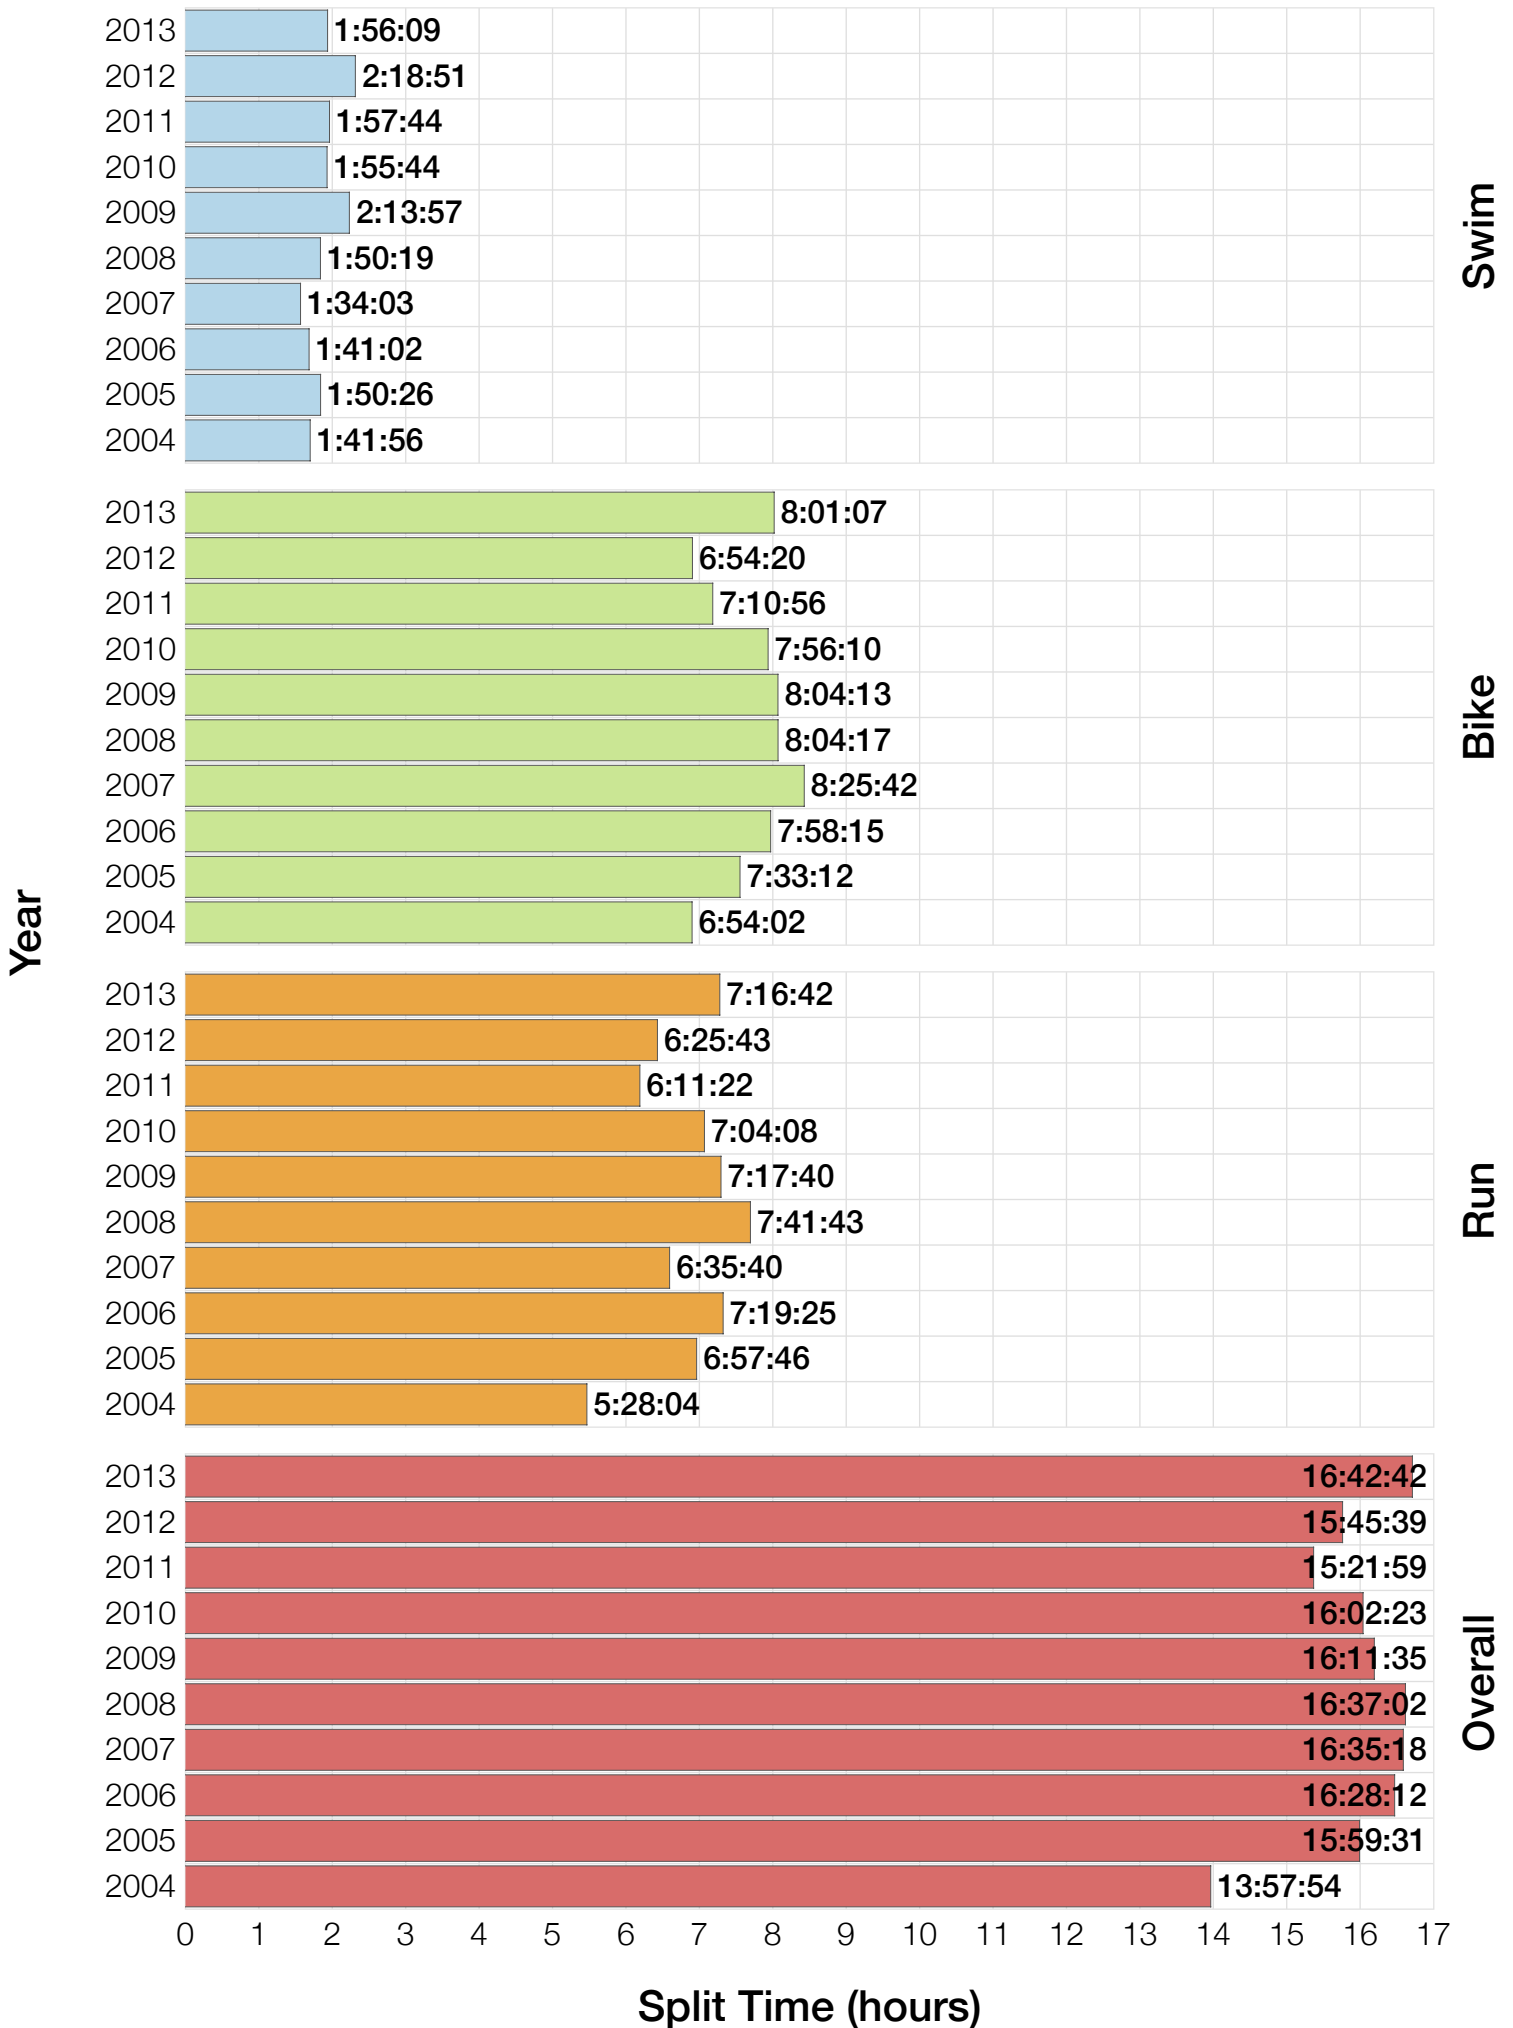

F55-59 Slowest Splits