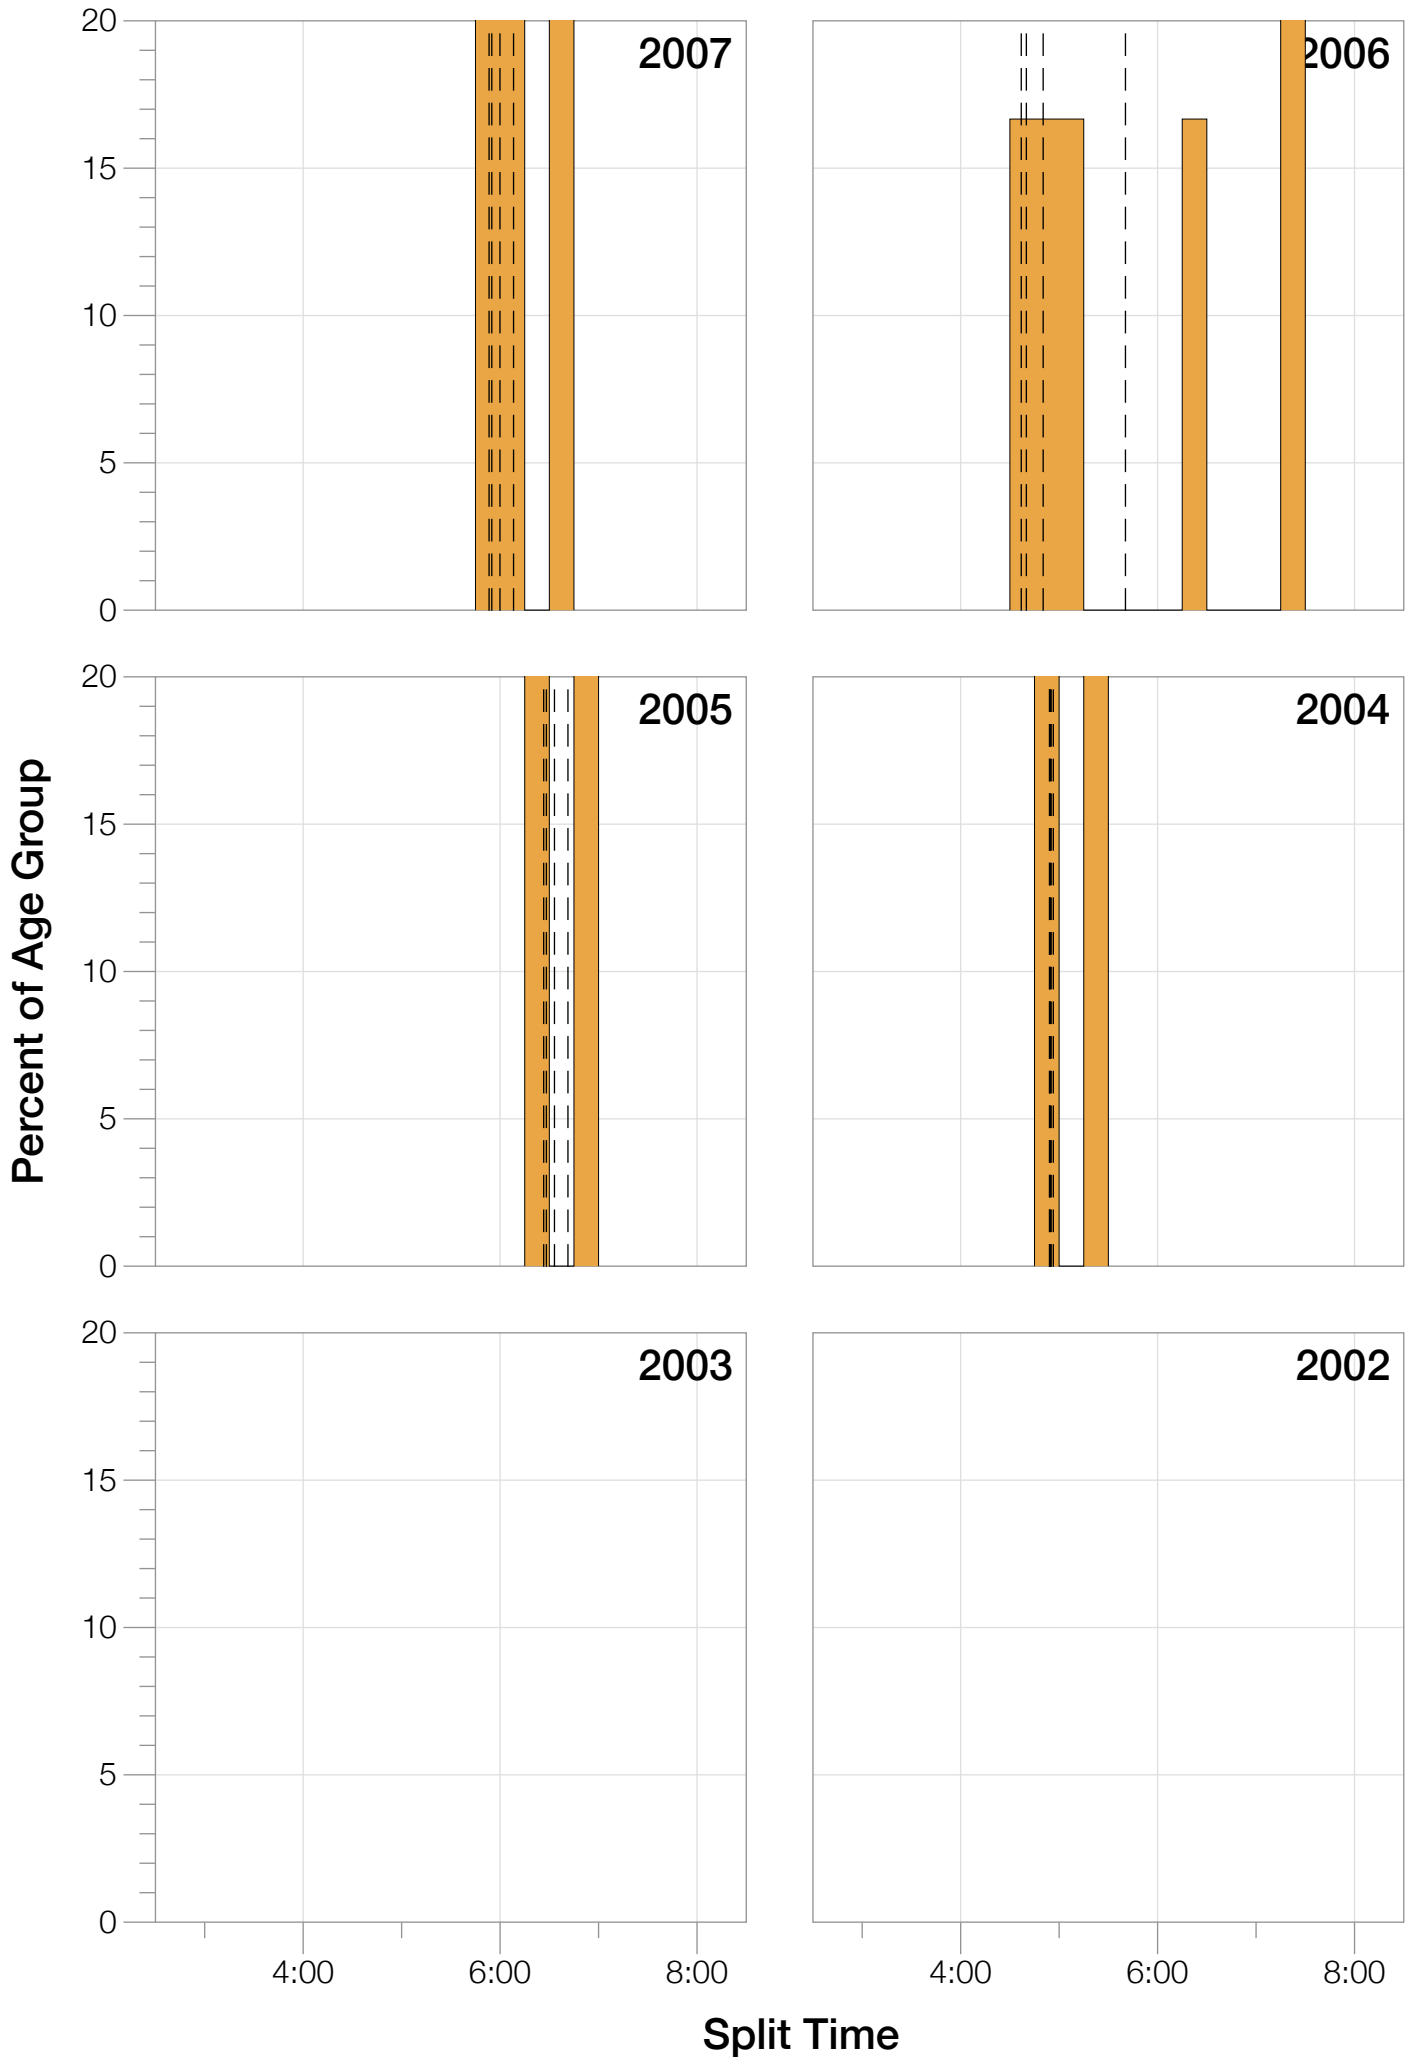

Ironman Western Australia F55-59 Stats

F55-59 Summary Statistics

Year	Finishers	F55-59 Finishers	Male Winner's Time	Female Winner's Time	F55-59 Winner's Time
2004	779	3	8:16:00	9:03:37	12:01:14
2005	588	2	8:27:36	9:31:32	15:23:51
2006	768	6	8:08:57	9:10:01	11:59:03
2007	901	3	8:06:00	9:00:55	14:01:17
2008	1029	10	8:07:06	8:59:24	12:48:37
2009	1124	9	8:13:59	9:16:52	12:24:46
2010	998	9	8:14:01	9:19:44	11:58:54
2011	1180	5	8:12:39	9:25:38	12:07:50
2012	1240	5	8:29:06	9:13:00	10:47:36
2013	1330	12	8:08:16	8:59:44	10:33:23
Average	994	6	8:14:22	9:12:02	12:24:39

F55-59 Swim

F55-59 Swim

F55-59 Bike

F55-59 Bike

F55-59 Run

F55-59 Run

F55-59 Overall

F55-59 Overall

Position	Swim Time	Bike Time	Run Time	Overall Time
Average Male Winner	0:50:17	4:31:44	2:50:22	8:14:22
Average Female Winner	0:55:43	4:59:46	3:14:15	9:12:02
Average 1st Age Grouper	1:18:27	6:07:21	4:52:28	12:24:39
Average 2nd Age Grouper	1:27:22	6:33:41	5:30:07	13:39:30
Average 3rd Age Grouper	1:25:43	6:49:29	5:35:19	14:01:40
Average 4th Age Grouper	1:38:47	6:59:00	5:36:37	14:26:50
Average 5th Age Grouper	1:38:03	6:53:23	6:12:53	14:59:49
Average 6th Age Grouper	1:26:32	6:59:55	6:32:26	15:09:37
Average 7th Age Grouper	1:31:09	7:31:16	6:02:27	15:21:00
Average 8th Age Grouper	1:45:50	7:25:30	6:16:15	15:46:57
Average 9th Age Grouper	1:38:06	7:42:34	6:28:05	16:08:13
Average 10th Age Grouper	1:27:38	7:27:17	6:59:01	16:27:30
Kona Qualifier Average	1:18:27	6:07:21	4:52:28	12:24:39
Top 10 Age Grouper Average	1:30:18	6:52:09	5:45:53	14:22:07