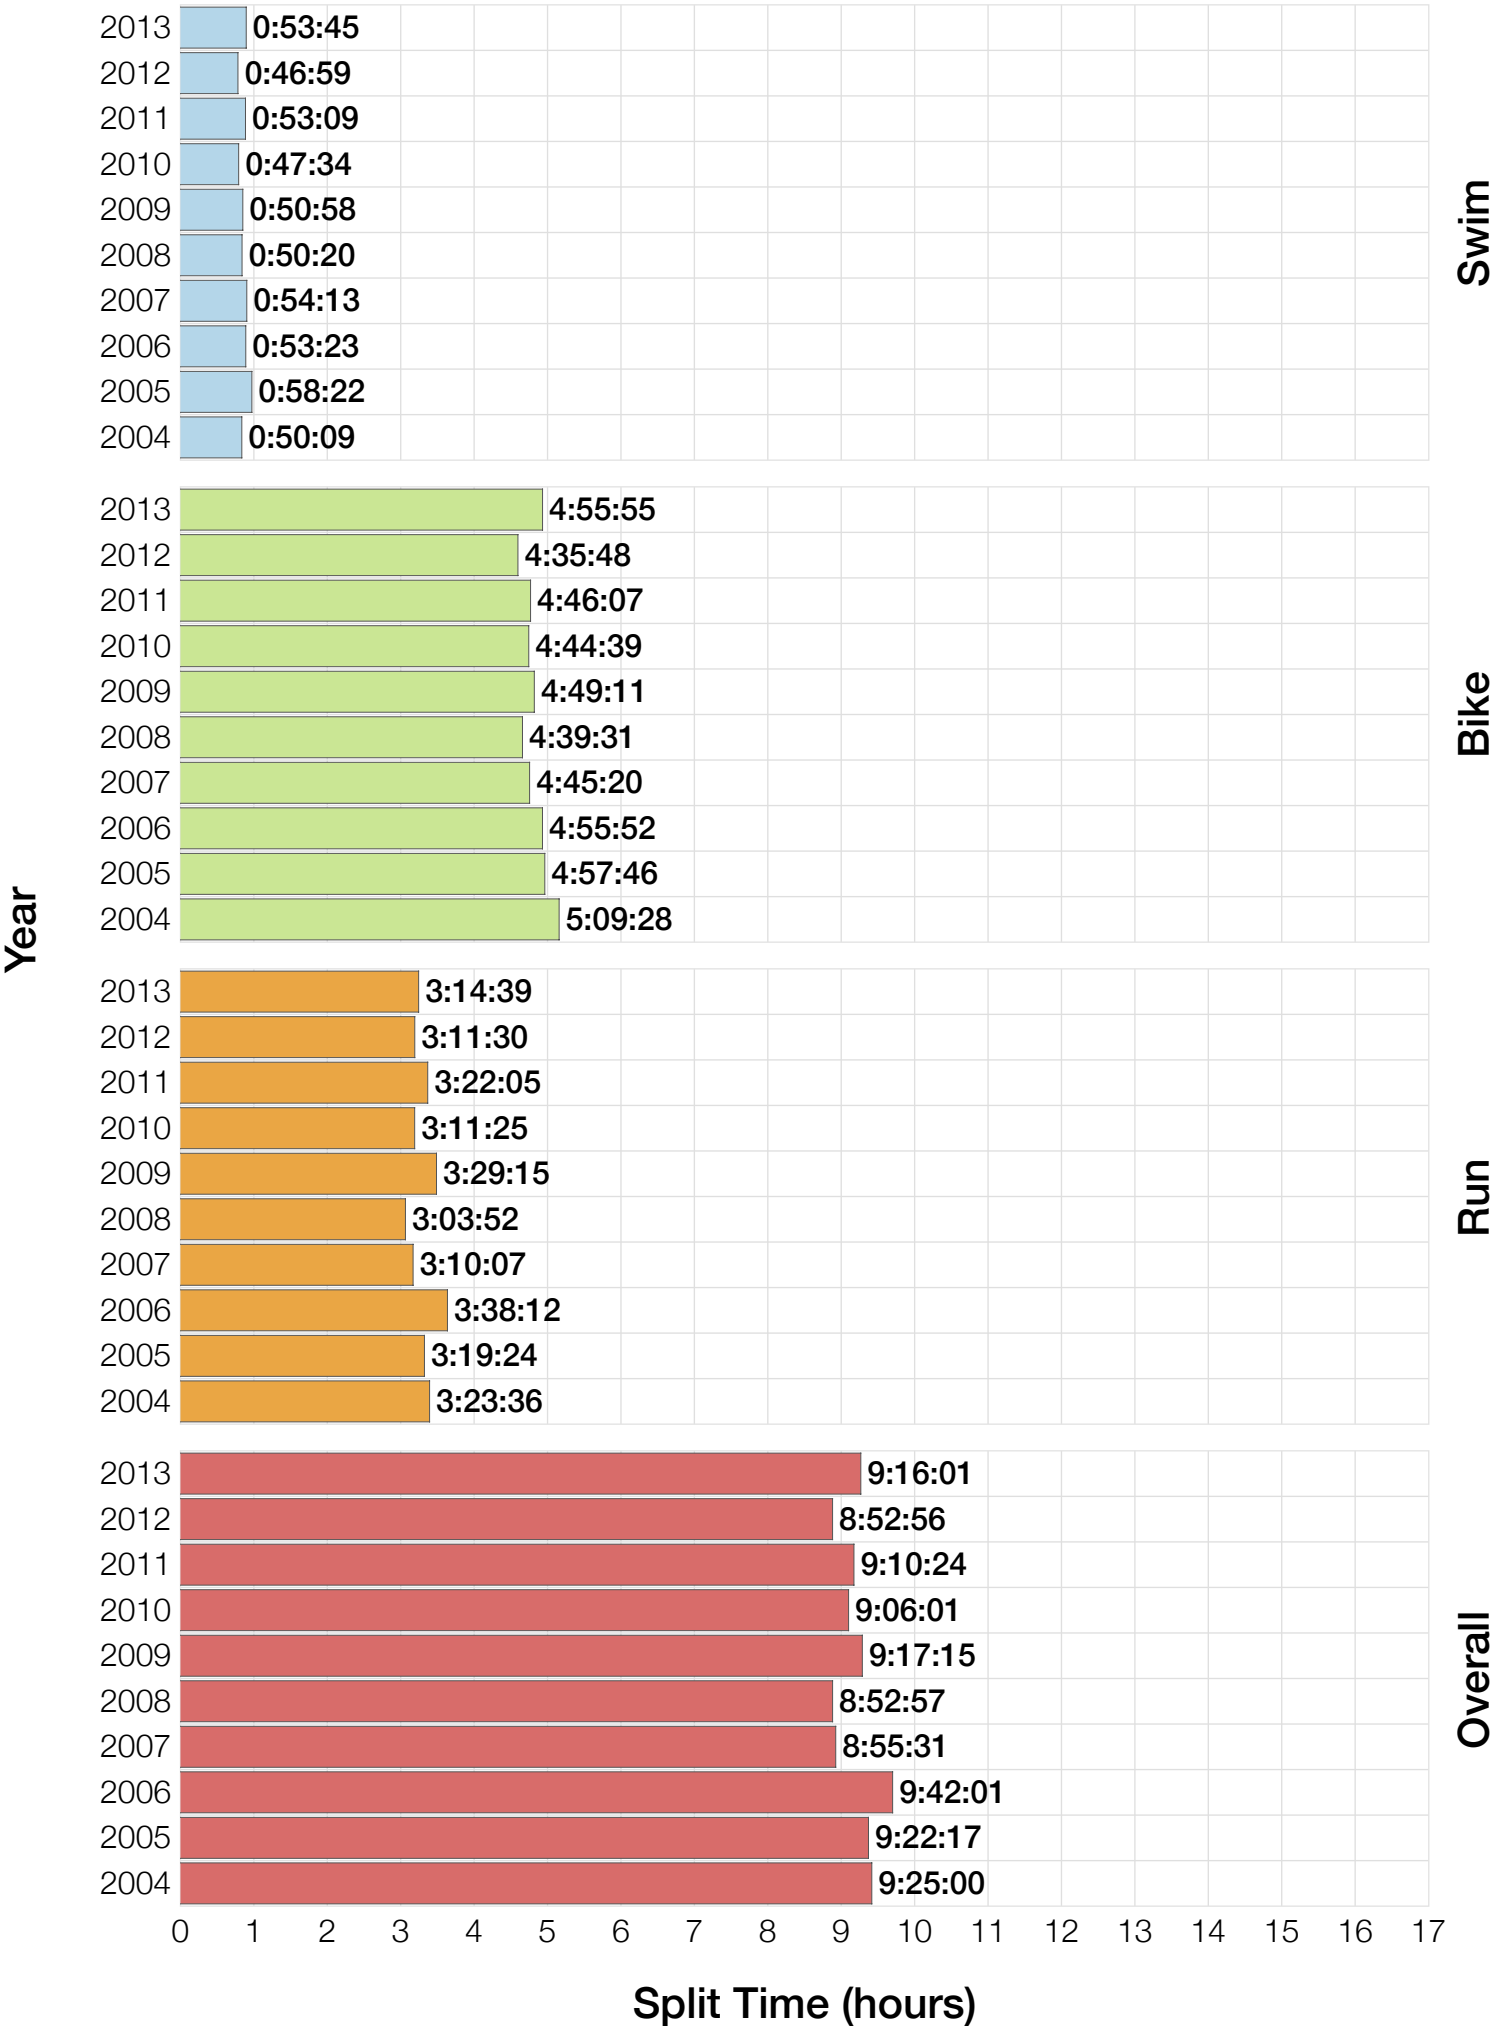

Ironman Western Australia M18-24 Stats

M18-24 Summary Statistics

Year	Finishers	M18-24 Finishers	Male Winner's Time	Female Winner's Time	M18-24 Winner's Time
2004	779	11	8:16:00	9:03:37	9:25:00
2005	588	11	8:27:36	9:31:32	9:22:17
2006	768	17	8:08:57	9:10:01	9:42:01
2007	901	19	8:06:00	9:00:55	8:55:31
2008	1029	21	8:07:06	8:59:24	8:52:57
2009	1124	25	8:13:59	9:16:52	9:17:15
2010	998	23	8:14:01	9:19:44	9:06:01
2011	1180	32	8:12:39	9:25:38	9:10:24
2012	1240	24	8:29:06	9:13:00	8:52:56
2013	1330	25	8:08:16	8:59:44	9:16:01
Average	994	21	8:14:22	9:12:02	9:12:02

M18-24 Swim

M18-24 Swim

M18-24 Bike

M18-24 Bike

M18-24 Run

M18-24 Run

M18-24 Overall

M18-24 Overall

M18-24 Fastest Splits

M18-24 Median Splits

M18-24 Slowest Splits

M18-24 Top 30 Finishing Splits

Estimated Kona Slot Average Finishing Time Finishing Time

M18-24 Top 10 and Kona Times and Splits

Summary Statistics

Position	Swim Time	Bike Time	Run Time	Overall Time
Average Male Winner	0:50:17	4:31:44	2:50:22	8:14:22
Average Female Winner	0:55:43	4:59:46	3:14:15	9:12:02
Average 1st Age Grouper	0:55:33	4:50:53	3:22:44	9:12:02
Average 2nd Age Grouper	0:56:42	4:57:34	3:32:42	9:29:54
Average 3rd Age Grouper	1:01:43	5:08:29	3:31:27	9:45:20
Average 4th Age Grouper	0:57:25	5:11:05	3:50:00	10:01:34
Average 5th Age Grouper	0:59:27	5:20:19	4:02:31	10:26:04
Average 6th Age Grouper	1:03:48	5:32:54	3:56:00	10:36:43
Average 7th Age Grouper	1:00:05	5:33:49	4:11:09	10:49:18
Average 8th Age Grouper	0:59:54	5:34:25	4:20:54	10:59:09
Average 9th Age Grouper	1:05:06	5:34:42	4:23:51	11:08:11
Average 10th Age Grouper	1:06:03	5:36:55	4:32:45	11:20:18
Kona Qualifier Average	0:55:33	4:50:53	3:22:44	9:12:02
Top 10 Age Grouper Average	1:00:35	5:20:06	3:58:24	10:22:51