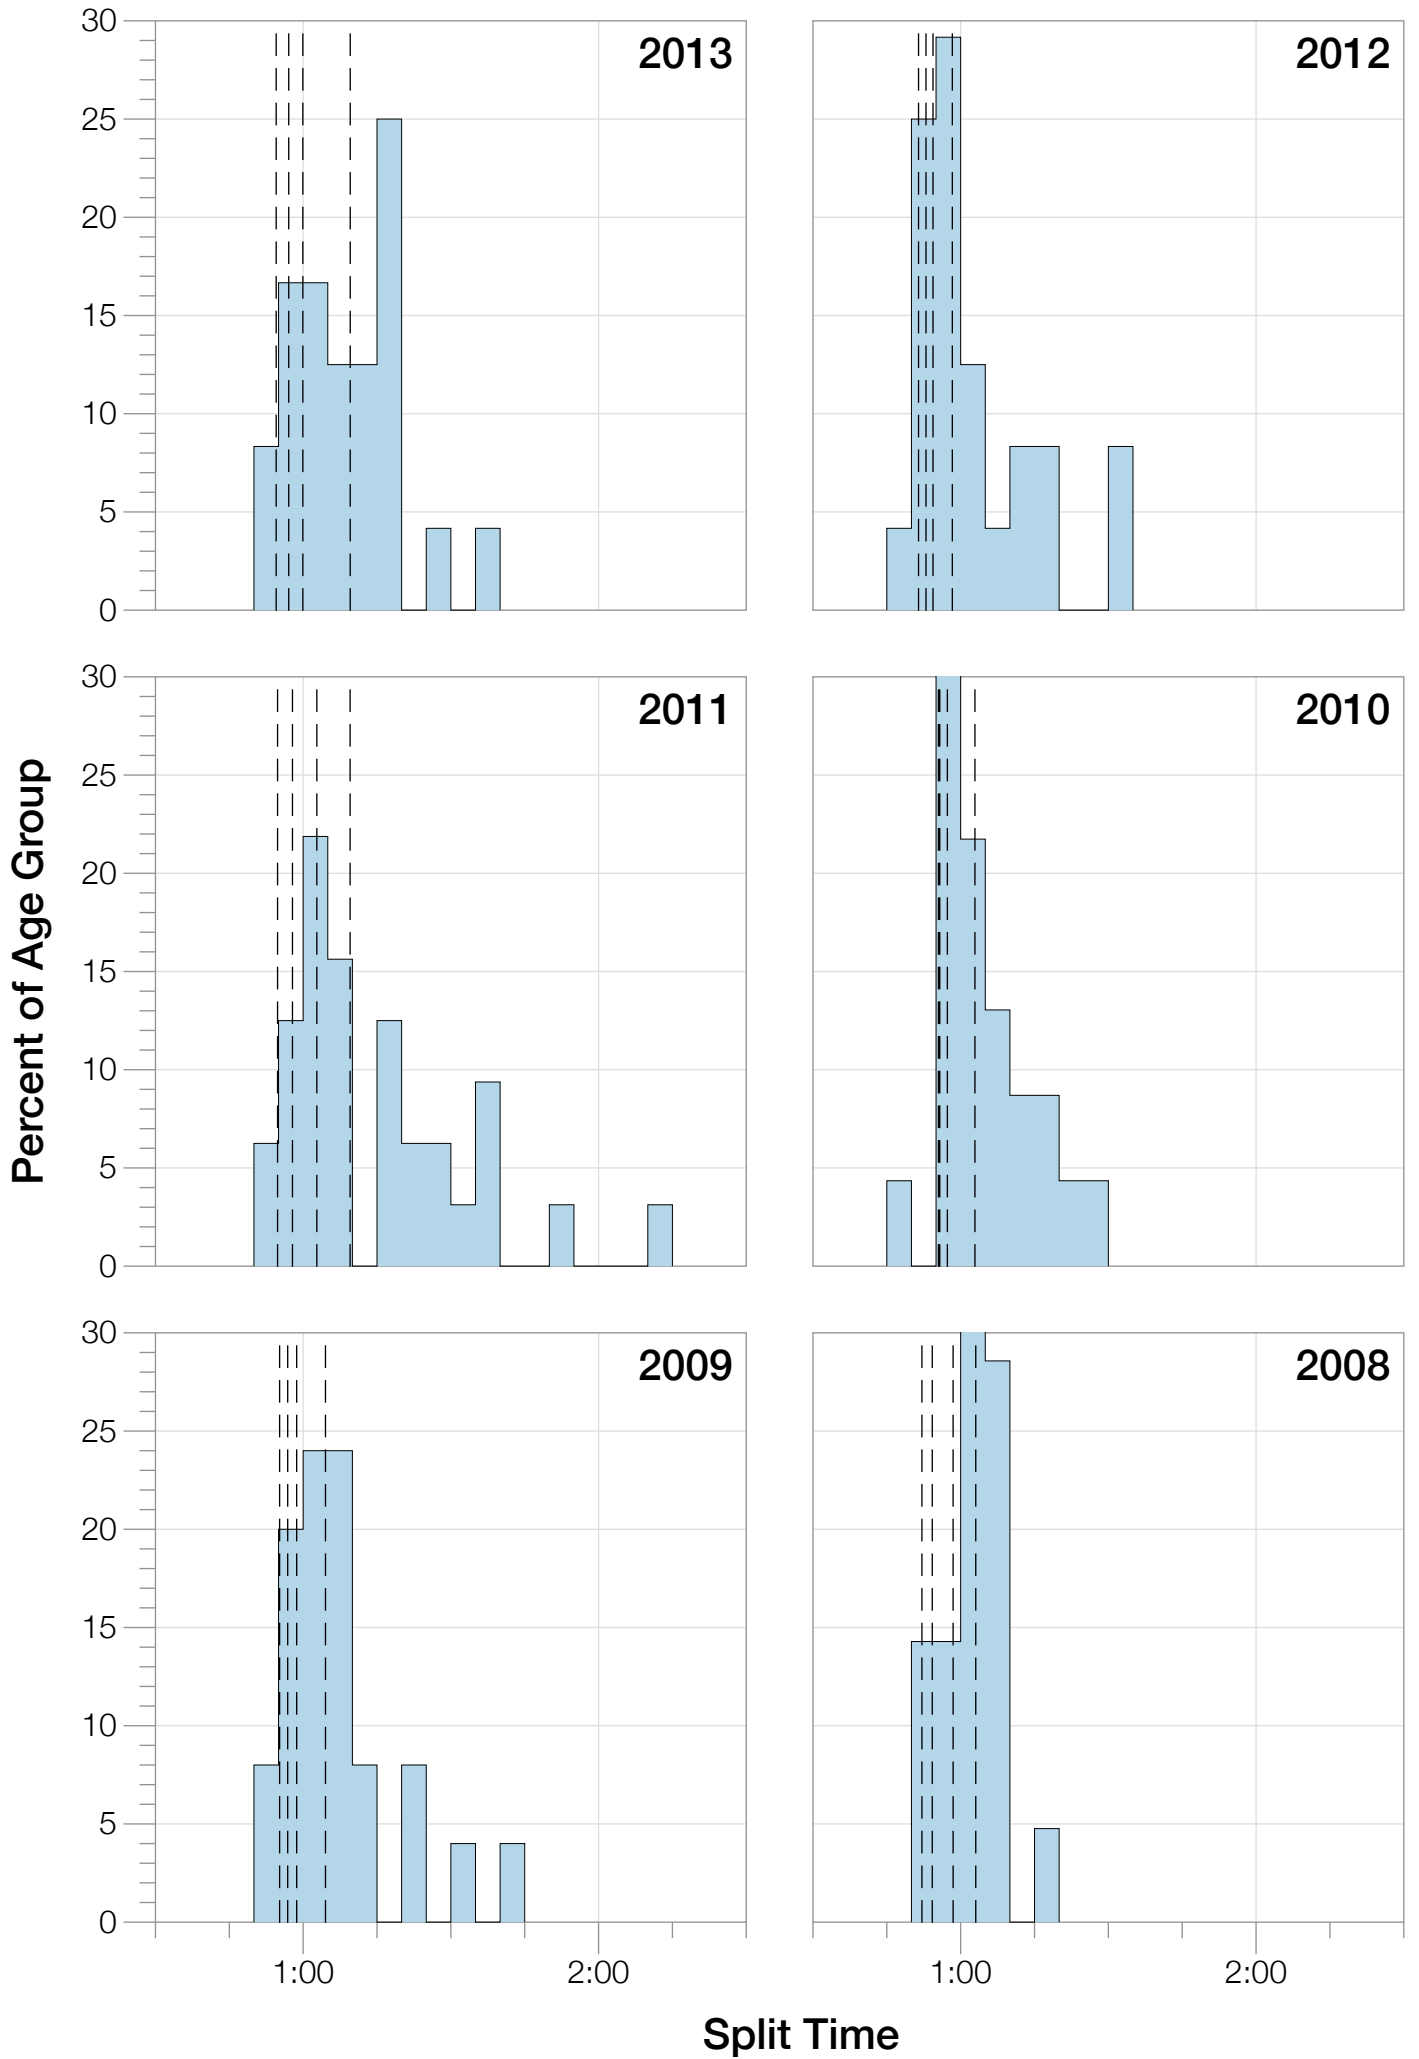

M18-24 Summary Statistics

Year	Finishers	M18-24 Finishers	Male Winner's Time	Female Winner's Time	M18-24 Winner's Time
2004	779	11	8:16:00	9:03:37	9:25:00
2005	588	11	8:27:36	9:31:32	9:22:17
2006	768	17	8:08:57	9:10:01	9:42:01
2007	901	19	8:06:00	9:00:55	8:55:31
2008	1029	21	8:07:06	8:59:24	8:52:57
2009	1124	25	8:13:59	9:16:52	9:17:15
2010	998	23	8:14:01	9:19:44	9:06:01
2011	1180	32	8:12:39	9:25:38	9:10:24
2012	1240	24	8:29:06	9:13:00	8:52:56
2013	1330	25	8:08:16	8:59:44	9:16:01
Average	994	21	8:14:22	9:12:02	9:12:02

M18-24 Swim