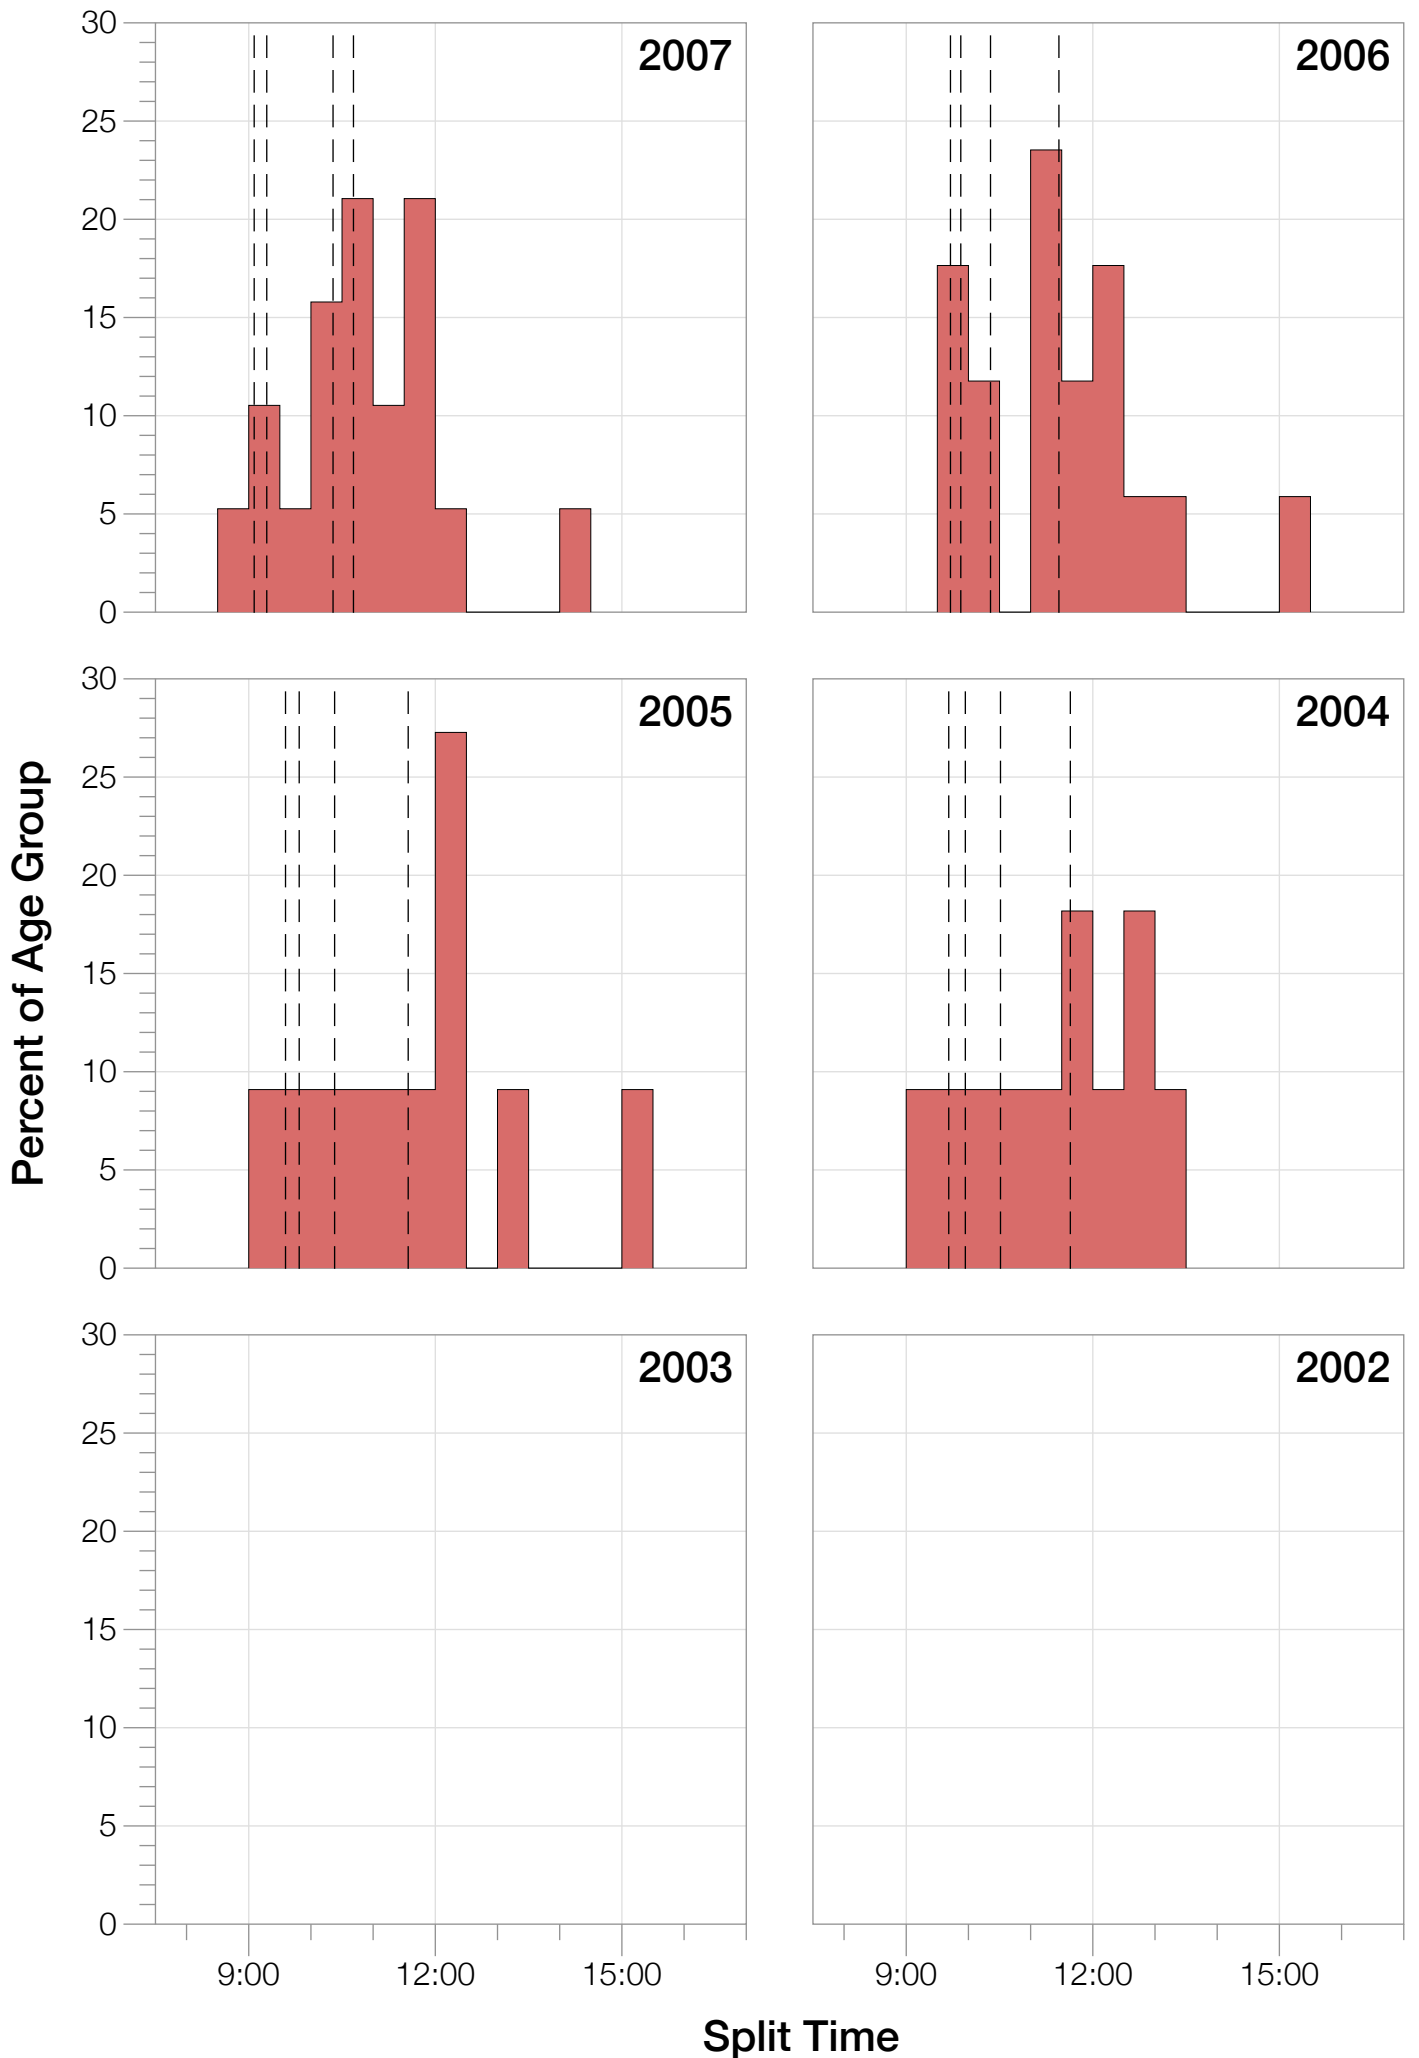

Ironman Western Australia M18-24 Stats

M18-24 Summary Statistics

Year	Finishers	M18-24 Finishers	Male Winner's Time	Female Winner's Time	M18-24 Winner's Time
2004	779	11	8:16:00	9:03:37	9:25:00
2005	588	11	8:27:36	9:31:32	9:22:17
2006	768	17	8:08:57	9:10:01	9:42:01
2007	901	19	8:06:00	9:00:55	8:55:31
2008	1029	21	8:07:06	8:59:24	8:52:57
2009	1124	25	8:13:59	9:16:52	9:17:15
2010	998	23	8:14:01	9:19:44	9:06:01
2011	1180	32	8:12:39	9:25:38	9:10:24
2012	1240	24	8:29:06	9:13:00	8:52:56
2013	1330	25	8:08:16	8:59:44	9:16:01
Average	994	21	8:14:22	9:12:02	9:12:02

M18-24 Swim

M18-24 Swim

M18-24 Bike

M18-24 Bike

M18-24 Run

M18-24 Run

M18-24 Overall

M18-24 Overall

M18-24 Fastest Splits

M18-24 Median Splits

M18-24 Slowest Splits

M18-24 Top 30 Finishing Splits

Estimated Kona Slot Average Finishing Time Finishing Time

M18-24 Top 10 and Kona Times and Splits

Summary Statistics

Position	Swim Time	Bike Time	Run Time	Overall Time
Average Male Winner	0:50:17	4:31:44	2:50:22	8:14:22
Average Female Winner	0:55:43	4:59:46	3:14:15	9:12:02
Average 1st Age Grouper	0:55:33	4:50:53	3:22:44	9:12:02
Average 2nd Age Grouper	0:56:42	4:57:34	3:32:42	9:29:54
Average 3rd Age Grouper	1:01:43	5:08:29	3:31:27	9:45:20
Average 4th Age Grouper	0:57:25	5:11:05	3:50:00	10:01:34
Average 5th Age Grouper	0:59:27	5:20:19	4:02:31	10:26:04
Average 6th Age Grouper	1:03:48	5:32:54	3:56:00	10:36:43
Average 7th Age Grouper	1:00:05	5:33:49	4:11:09	10:49:18
Average 8th Age Grouper	0:59:54	5:34:25	4:20:54	10:59:09
Average 9th Age Grouper	1:05:06	5:34:42	4:23:51	11:08:11
Average 10th Age Grouper	1:06:03	5:36:55	4:32:45	11:20:18
Kona Qualifier Average	0:55:33	4:50:53	3:22:44	9:12:02
Top 10 Age Grouper Average	1:00:35	5:20:06	3:58:24	10:22:51