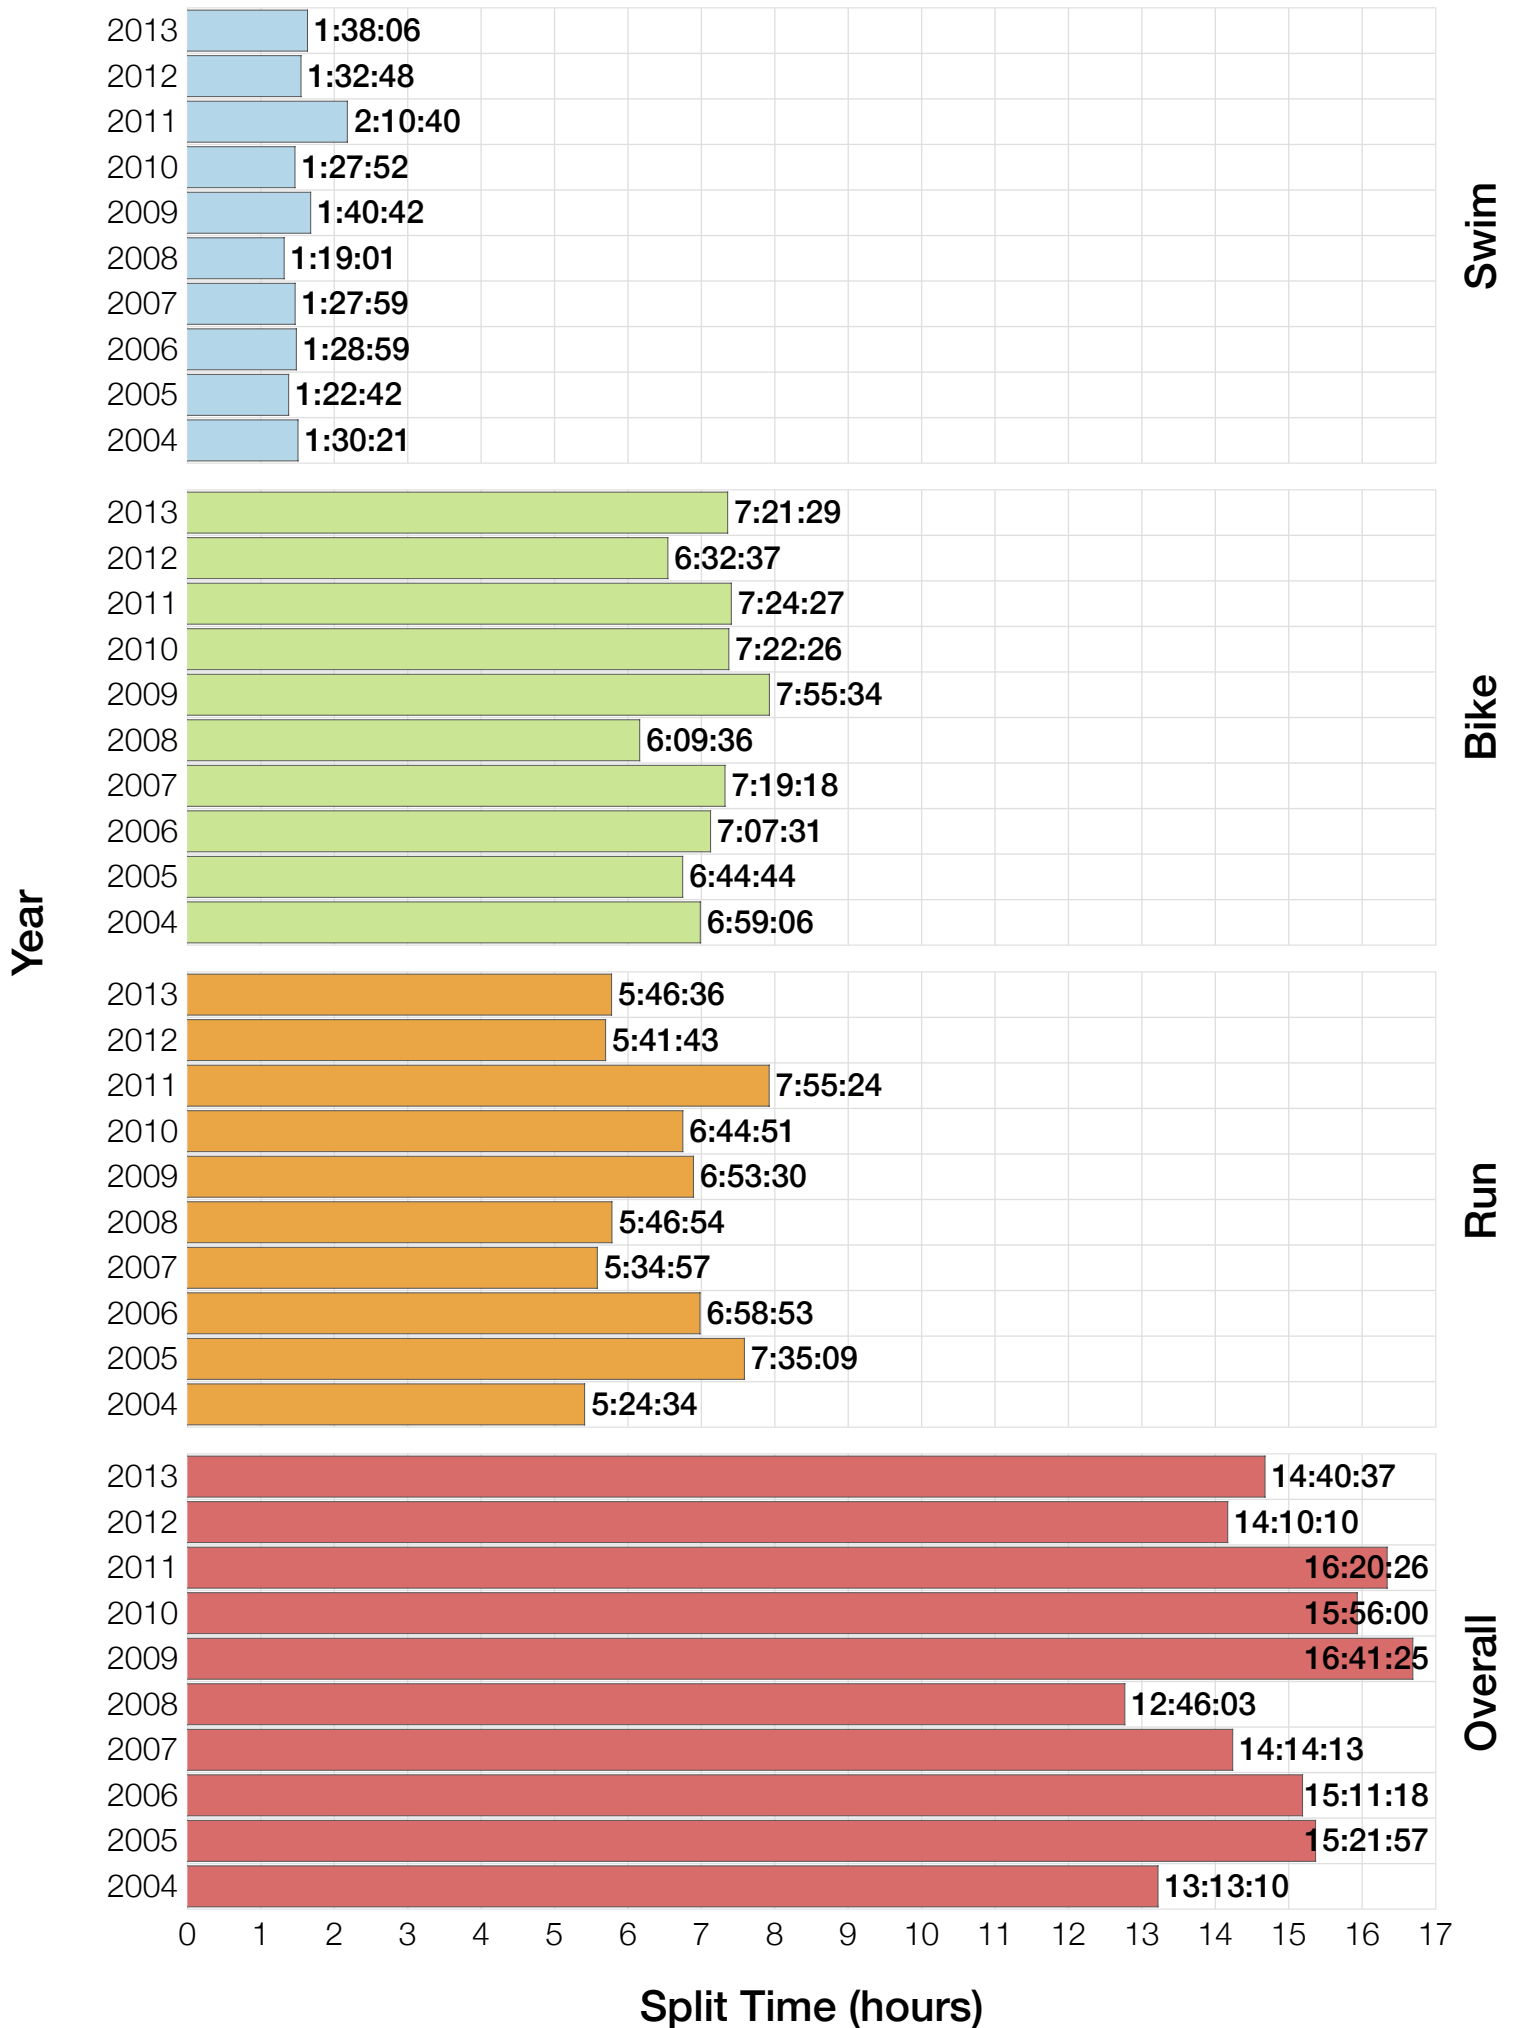

Ironman Western Australia M18-24 Stats

M18-24 Summary Statistics

Year	Finishers	M18-24 Finishers	Male Winner's Time	Female Winner's Time	M18-24 Winner's Time
2004	779	11	8:16:00	9:03:37	9:25:00
2005	588	11	8:27:36	9:31:32	9:22:17
2006	768	17	8:08:57	9:10:01	9:42:01
2007	901	19	8:06:00	9:00:55	8:55:31
2008	1029	21	8:07:06	8:59:24	8:52:57
2009	1124	25	8:13:59	9:16:52	9:17:15
2010	998	23	8:14:01	9:19:44	9:06:01
2011	1180	32	8:12:39	9:25:38	9:10:24
2012	1240	24	8:29:06	9:13:00	8:52:56
2013	1330	25	8:08:16	8:59:44	9:16:01
Average	994	21	8:14:22	9:12:02	9:12:02

M18-24 Swim

M18-24 Swim

M18-24 Bike

M18-24 Bike

M18-24 Run

M18-24 Run

M18-24 Overall

M18-24 Overall

M18-24 Fastest Splits

M18-24 Median Splits

M18-24 Slowest Splits

M18-24 Top 30 Finishing Splits

Estimated Kona Slot Average Finishing Time Finishing Time

M18-24 Top 10 and Kona Times and Splits

Summary Statistics

Position	Swim Time	Bike Time	Run Time	Overall Time
Average Male Winner	0:50:17	4:31:44	2:50:22	8:14:22
Average Female Winner	0:55:43	4:59:46	3:14:15	9:12:02
Average 1st Age Grouper	0:55:33	4:50:53	3:22:44	9:12:02
Average 2nd Age Grouper	0:56:42	4:57:34	3:32:42	9:29:54
Average 3rd Age Grouper	1:01:43	5:08:29	3:31:27	9:45:20
Average 4th Age Grouper	0:57:25	5:11:05	3:50:00	10:01:34
Average 5th Age Grouper	0:59:27	5:20:19	4:02:31	10:26:04
Average 6th Age Grouper	1:03:48	5:32:54	3:56:00	10:36:43
Average 7th Age Grouper	1:00:05	5:33:49	4:11:09	10:49:18
Average 8th Age Grouper	0:59:54	5:34:25	4:20:54	10:59:09
Average 9th Age Grouper	1:05:06	5:34:42	4:23:51	11:08:11
Average 10th Age Grouper	1:06:03	5:36:55	4:32:45	11:20:18
Kona Qualifier Average	0:55:33	4:50:53	3:22:44	9:12:02
Top 10 Age Grouper Average	1:00:35	5:20:06	3:58:24	10:22:51