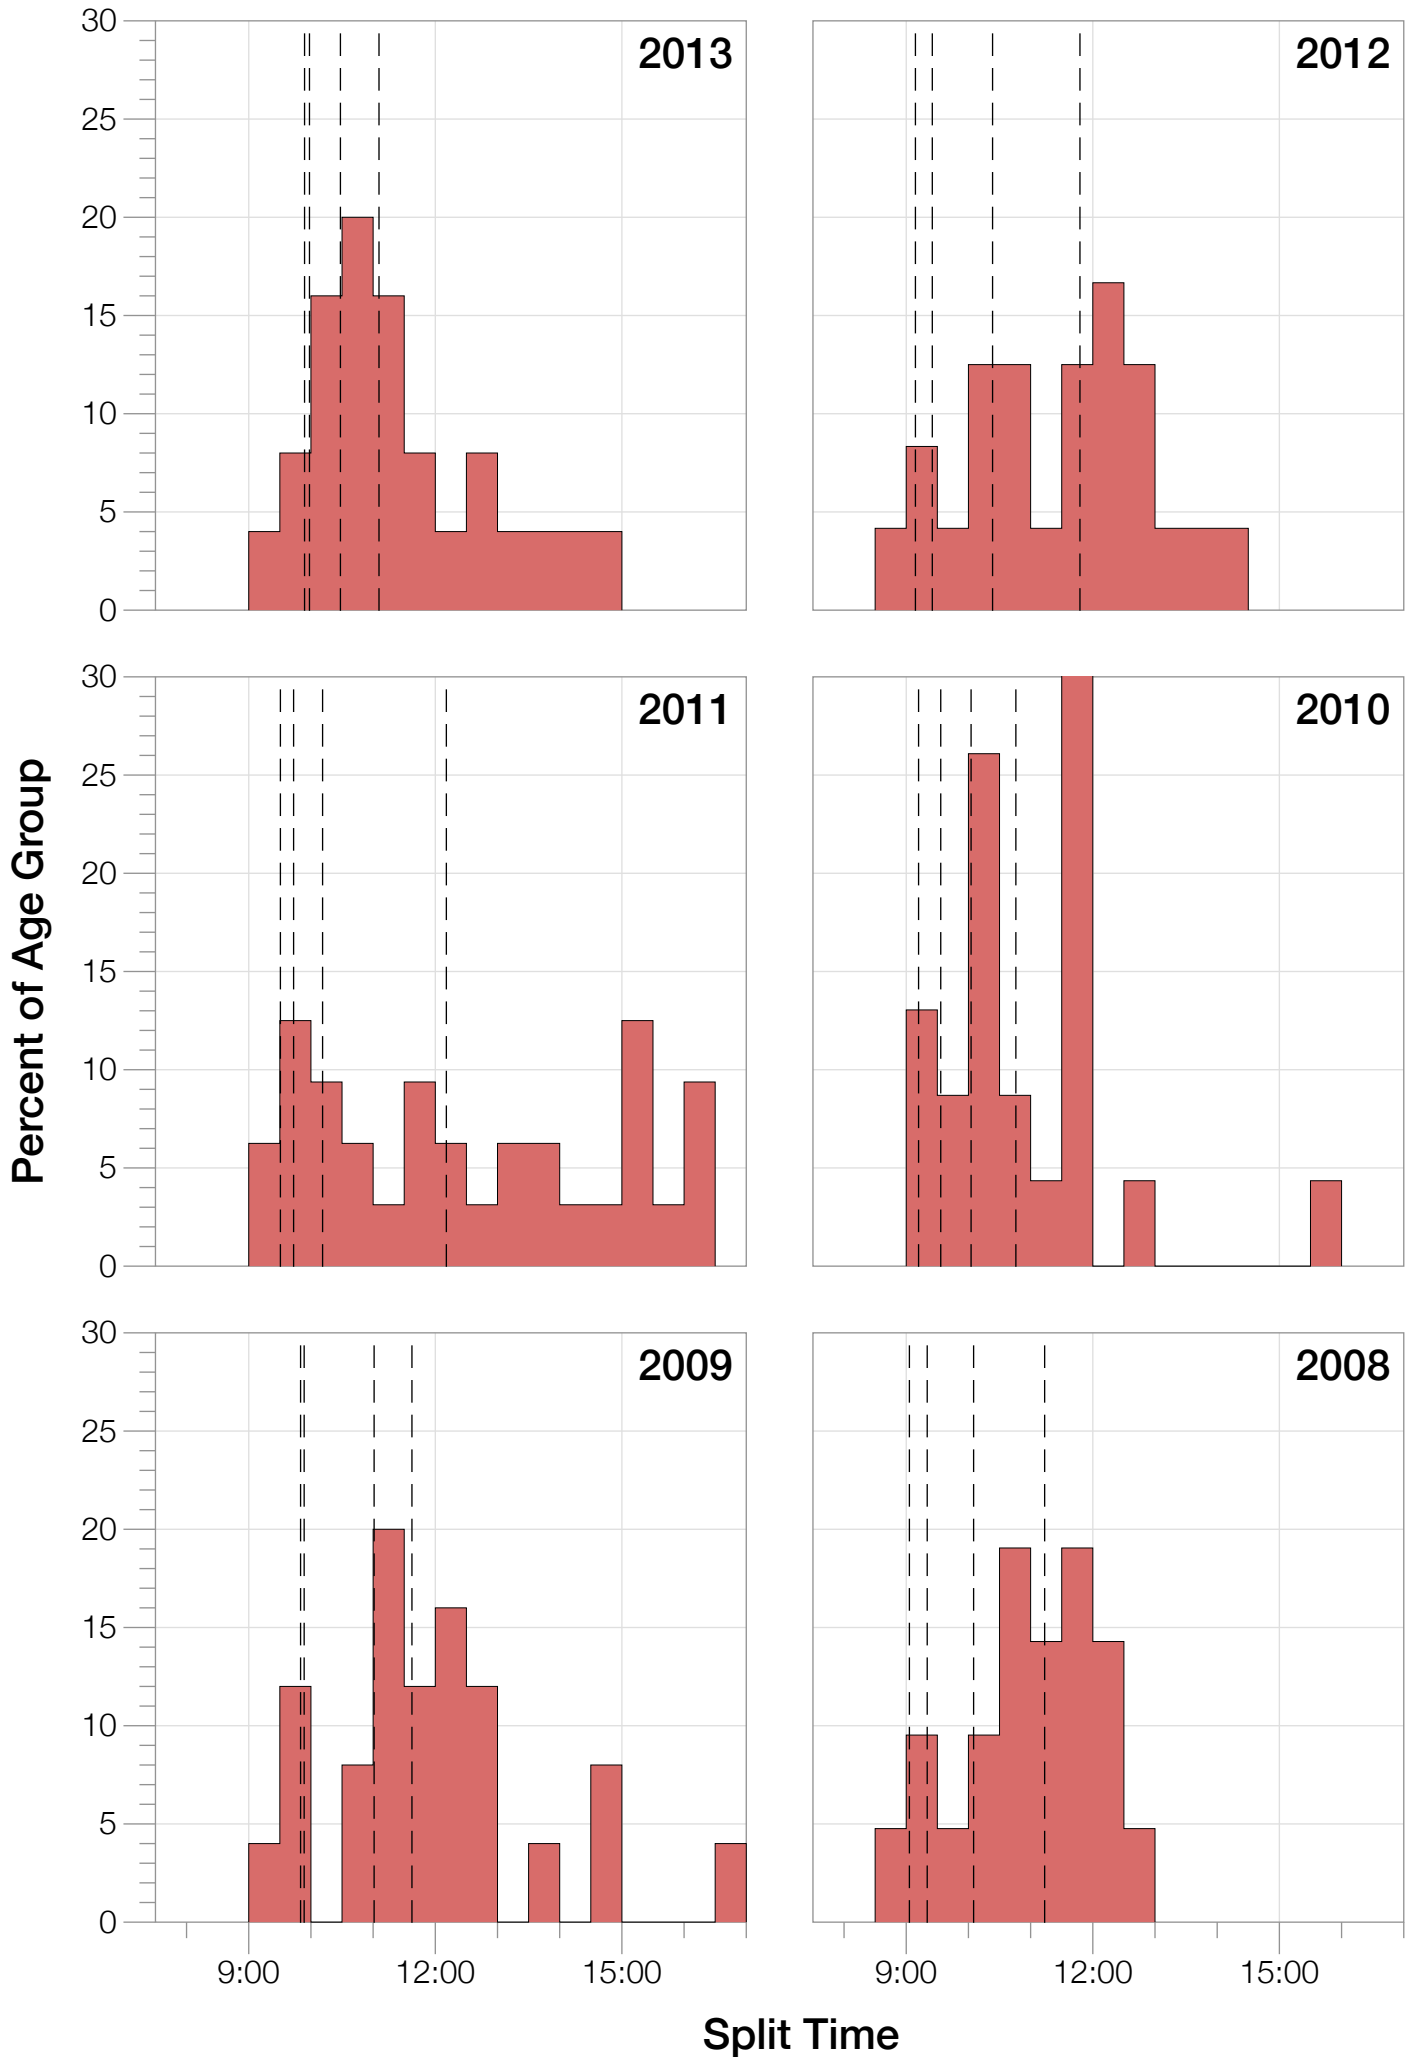

Ironman Western Australia M18-24 Stats

M18-24 Summary Statistics

Year	Finishers	M18-24 Finishers	Male Winner's Time	Female Winner's Time	M18-24 Winner's Time
2004	779	11	8:16:00	9:03:37	9:25:00
2005	588	11	8:27:36	9:31:32	9:22:17
2006	768	17	8:08:57	9:10:01	9:42:01
2007	901	19	8:06:00	9:00:55	8:55:31
2008	1029	21	8:07:06	8:59:24	8:52:57
2009	1124	25	8:13:59	9:16:52	9:17:15
2010	998	23	8:14:01	9:19:44	9:06:01
2011	1180	32	8:12:39	9:25:38	9:10:24
2012	1240	24	8:29:06	9:13:00	8:52:56
2013	1330	25	8:08:16	8:59:44	9:16:01
Average	994	21	8:14:22	9:12:02	9:12:02

M18-24 Swim

M18-24 Swim

M18-24 Bike

M18-24 Bike

M18-24 Run

M18-24 Run

M18-24 Overall

M18-24 Overall

M18-24 Fastest Splits

M18-24 Median Splits

M18-24 Slowest Splits

M18-24 Top 30 Finishing Splits

Estimated Kona Slot Average Finishing Time Finishing Time

M18-24 Top 10 and Kona Times and Splits

Summary Statistics

Position	Swim Time	Bike Time	Run Time	Overall Time
Average Male Winner	0:50:17	4:31:44	2:50:22	8:14:22
Average Female Winner	0:55:43	4:59:46	3:14:15	9:12:02
Average 1st Age Grouper	0:55:33	4:50:53	3:22:44	9:12:02
Average 2nd Age Grouper	0:56:42	4:57:34	3:32:42	9:29:54
Average 3rd Age Grouper	1:01:43	5:08:29	3:31:27	9:45:20
Average 4th Age Grouper	0:57:25	5:11:05	3:50:00	10:01:34
Average 5th Age Grouper	0:59:27	5:20:19	4:02:31	10:26:04
Average 6th Age Grouper	1:03:48	5:32:54	3:56:00	10:36:43
Average 7th Age Grouper	1:00:05	5:33:49	4:11:09	10:49:18
Average 8th Age Grouper	0:59:54	5:34:25	4:20:54	10:59:09
Average 9th Age Grouper	1:05:06	5:34:42	4:23:51	11:08:11
Average 10th Age Grouper	1:06:03	5:36:55	4:32:45	11:20:18
Kona Qualifier Average	0:55:33	4:50:53	3:22:44	9:12:02
Top 10 Age Grouper Average	1:00:35	5:20:06	3:58:24	10:22:51