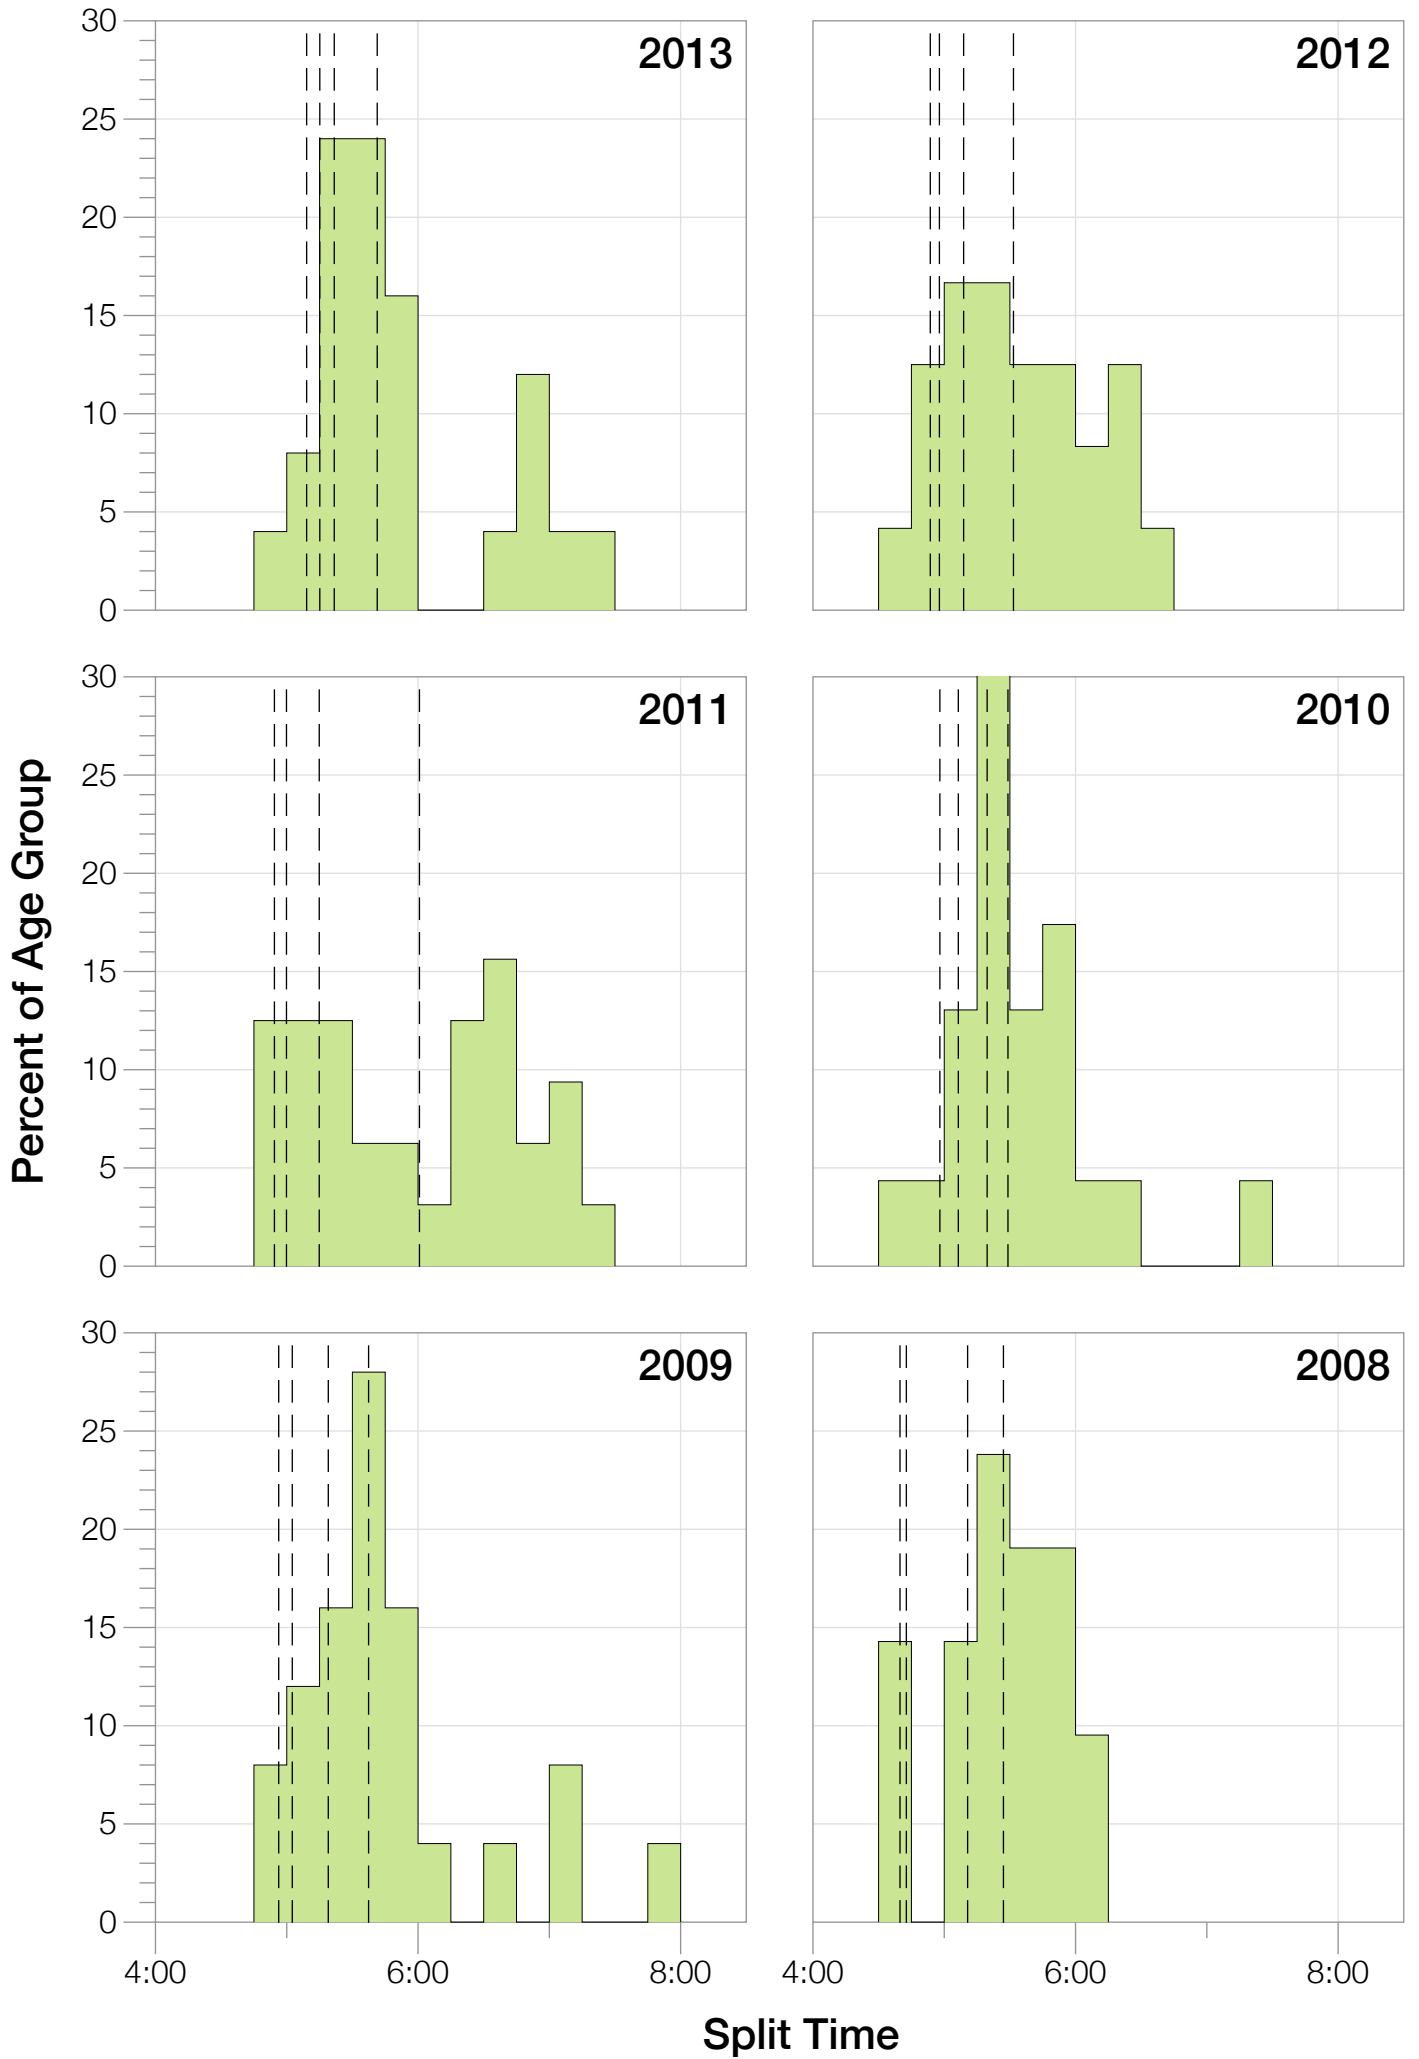

M18-24 Bike