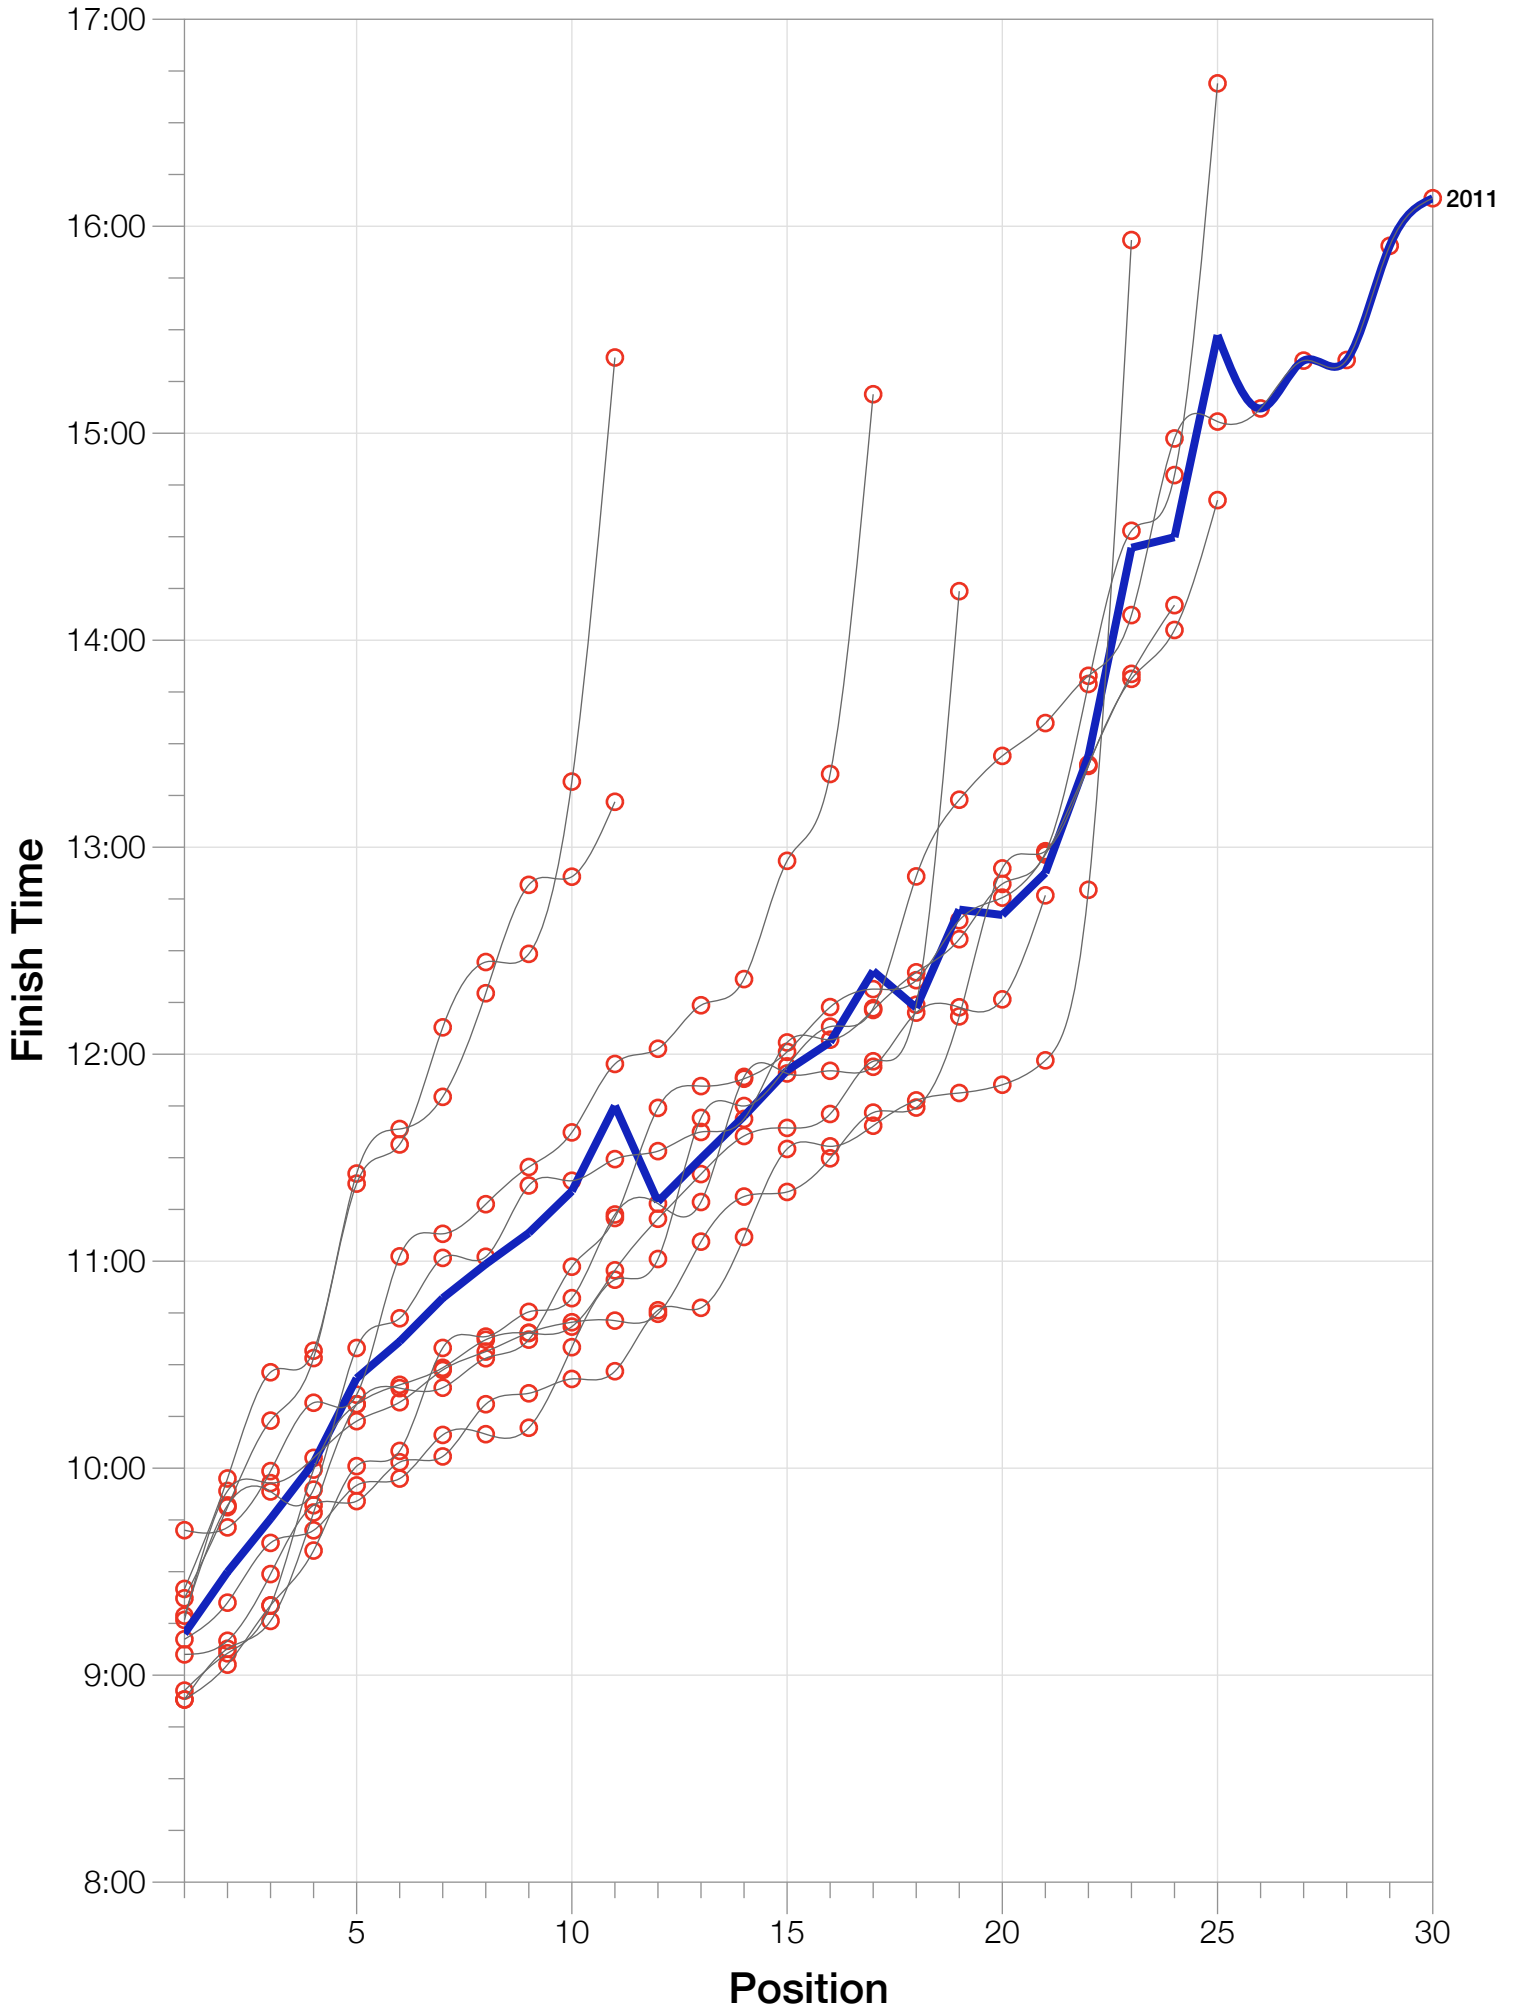

Ironman Western Australia M18-24 Stats

M18-24 Summary Statistics

Year	Finishers	M18-24 Finishers	Male Winner's Time	Female Winner's Time	M18-24 Winner's Time
2004	779	11	8:16:00	9:03:37	9:25:00
2005	588	11	8:27:36	9:31:32	9:22:17
2006	768	17	8:08:57	9:10:01	9:42:01
2007	901	19	8:06:00	9:00:55	8:55:31
2008	1029	21	8:07:06	8:59:24	8:52:57
2009	1124	25	8:13:59	9:16:52	9:17:15
2010	998	23	8:14:01	9:19:44	9:06:01
2011	1180	32	8:12:39	9:25:38	9:10:24
2012	1240	24	8:29:06	9:13:00	8:52:56
2013	1330	25	8:08:16	8:59:44	9:16:01
Average	994	21	8:14:22	9:12:02	9:12:02

M18-24 Fastest Splits

M18-24 Median Splits

M18-24 Slowest Splits

M18-24 Top 30 Finishing Splits

Estimated Kona Slot Average Finishing Time Finishing Time

M18-24 Top 10 and Kona Times and Splits

Summary Statistics

Position	Swim Time	Bike Time	Run Time	Overall Time
Average Male Winner	0:50:17	4:31:44	2:50:22	8:14:22
Average Female Winner	0:55:43	4:59:46	3:14:15	9:12:02
Average 1st Age Grouper	0:55:33	4:50:53	3:22:44	9:12:02
Average 2nd Age Grouper	0:56:42	4:57:34	3:32:42	9:29:54
Average 3rd Age Grouper	1:01:43	5:08:29	3:31:27	9:45:20
Average 4th Age Grouper	0:57:25	5:11:05	3:50:00	10:01:34
Average 5th Age Grouper	0:59:27	5:20:19	4:02:31	10:26:04
Average 6th Age Grouper	1:03:48	5:32:54	3:56:00	10:36:43
Average 7th Age Grouper	1:00:05	5:33:49	4:11:09	10:49:18
Average 8th Age Grouper	0:59:54	5:34:25	4:20:54	10:59:09
Average 9th Age Grouper	1:05:06	5:34:42	4:23:51	11:08:11
Average 10th Age Grouper	1:06:03	5:36:55	4:32:45	11:20:18
Kona Qualifier Average	0:55:33	4:50:53	3:22:44	9:12:02
Top 10 Age Grouper Average	1:00:35	5:20:06	3:58:24	10:22:51