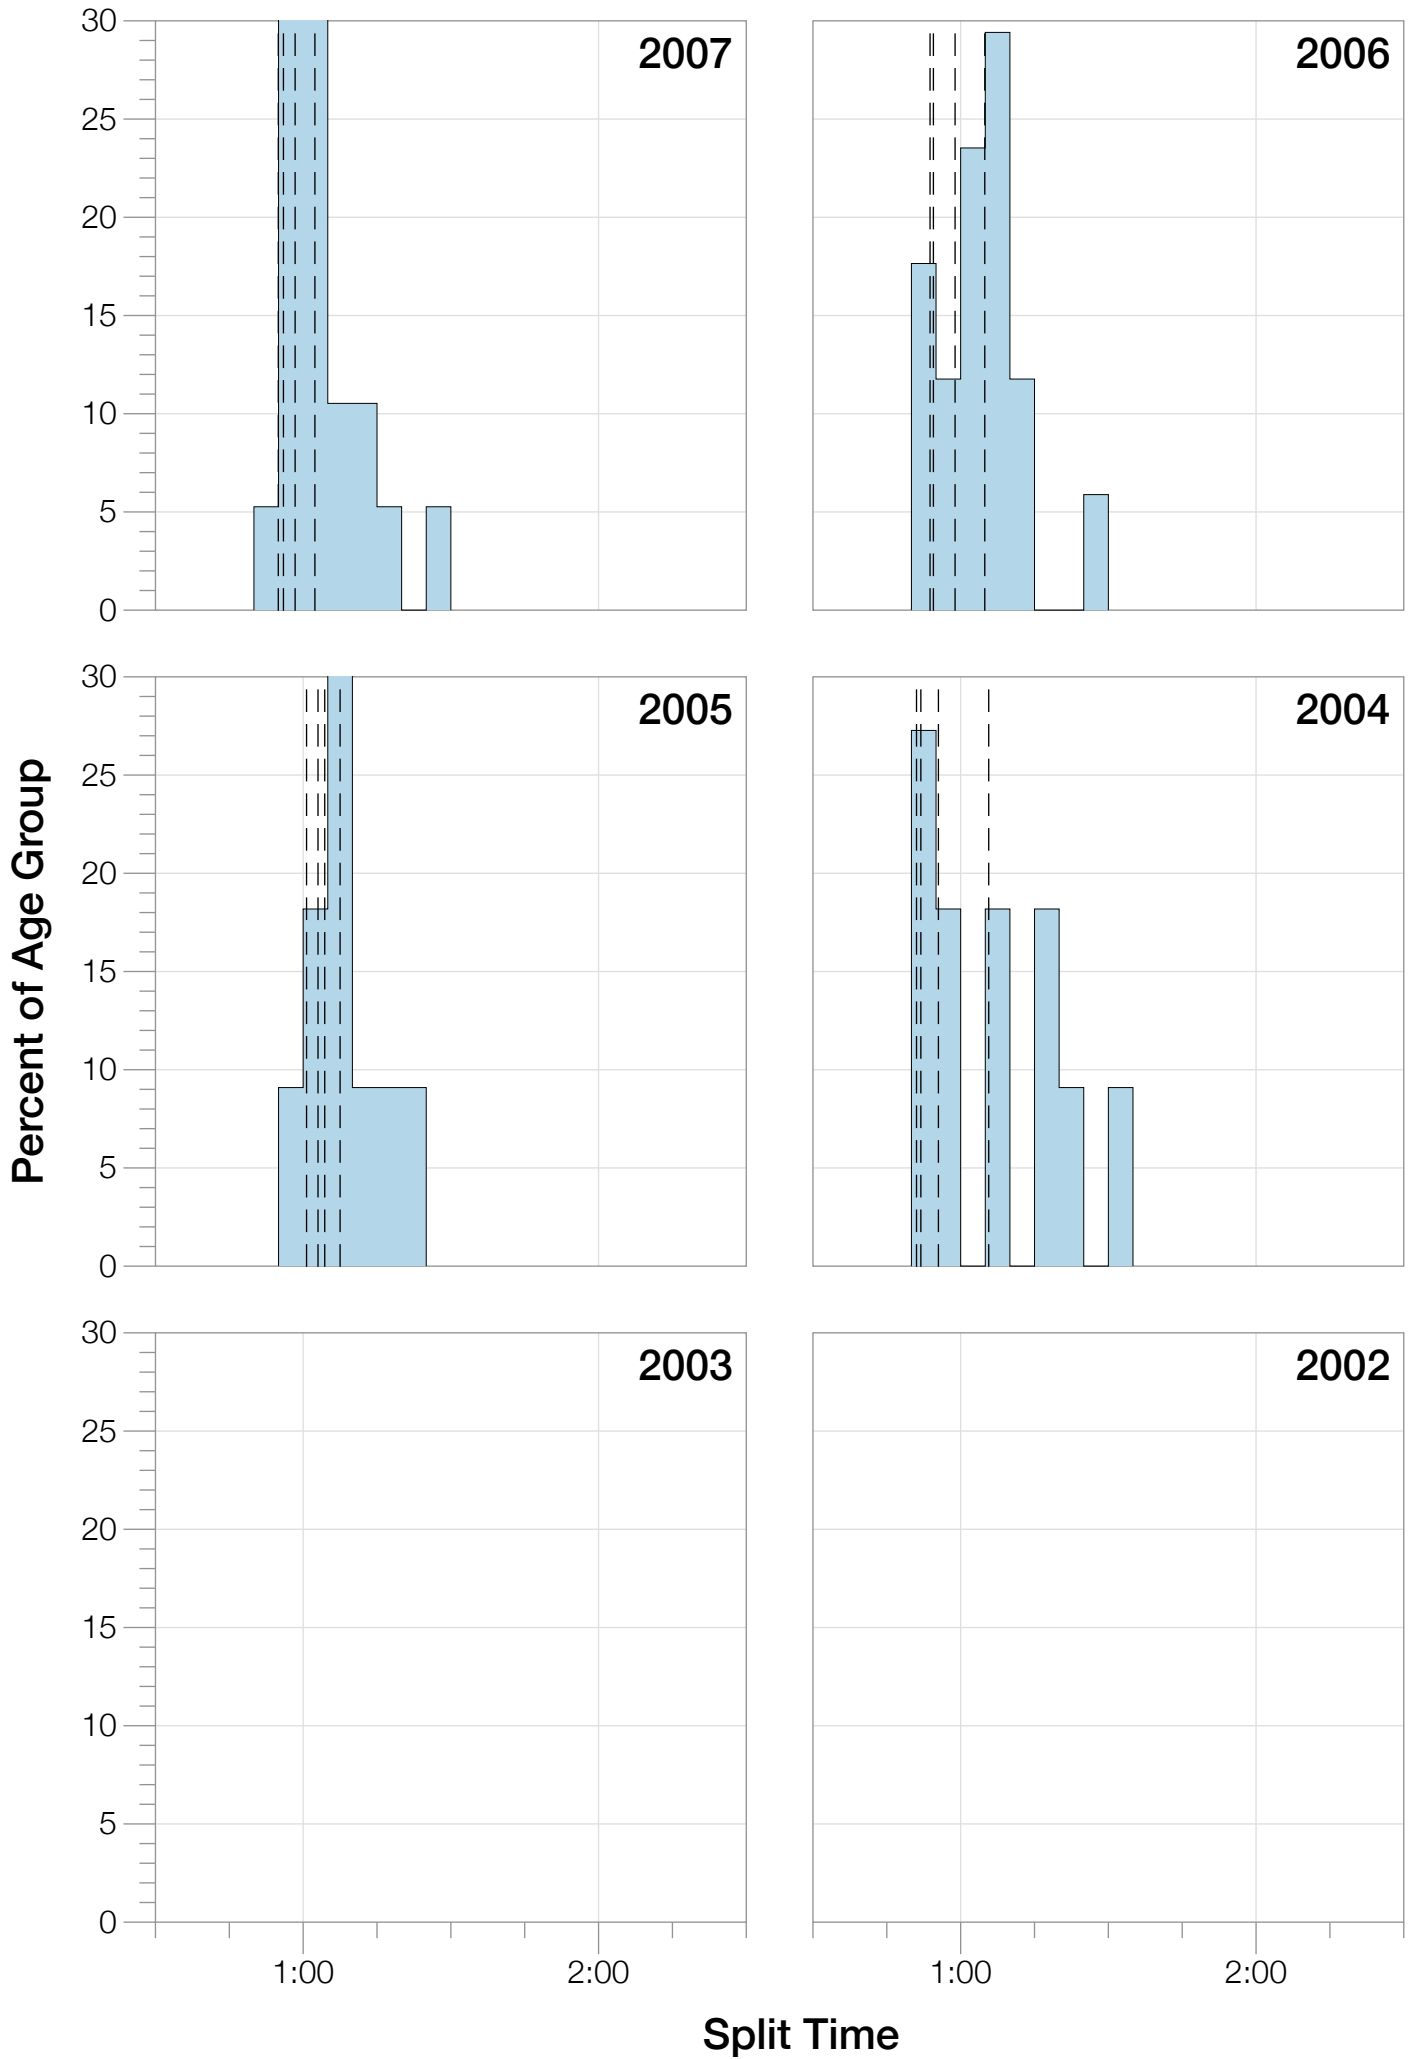

M18-24 Swim