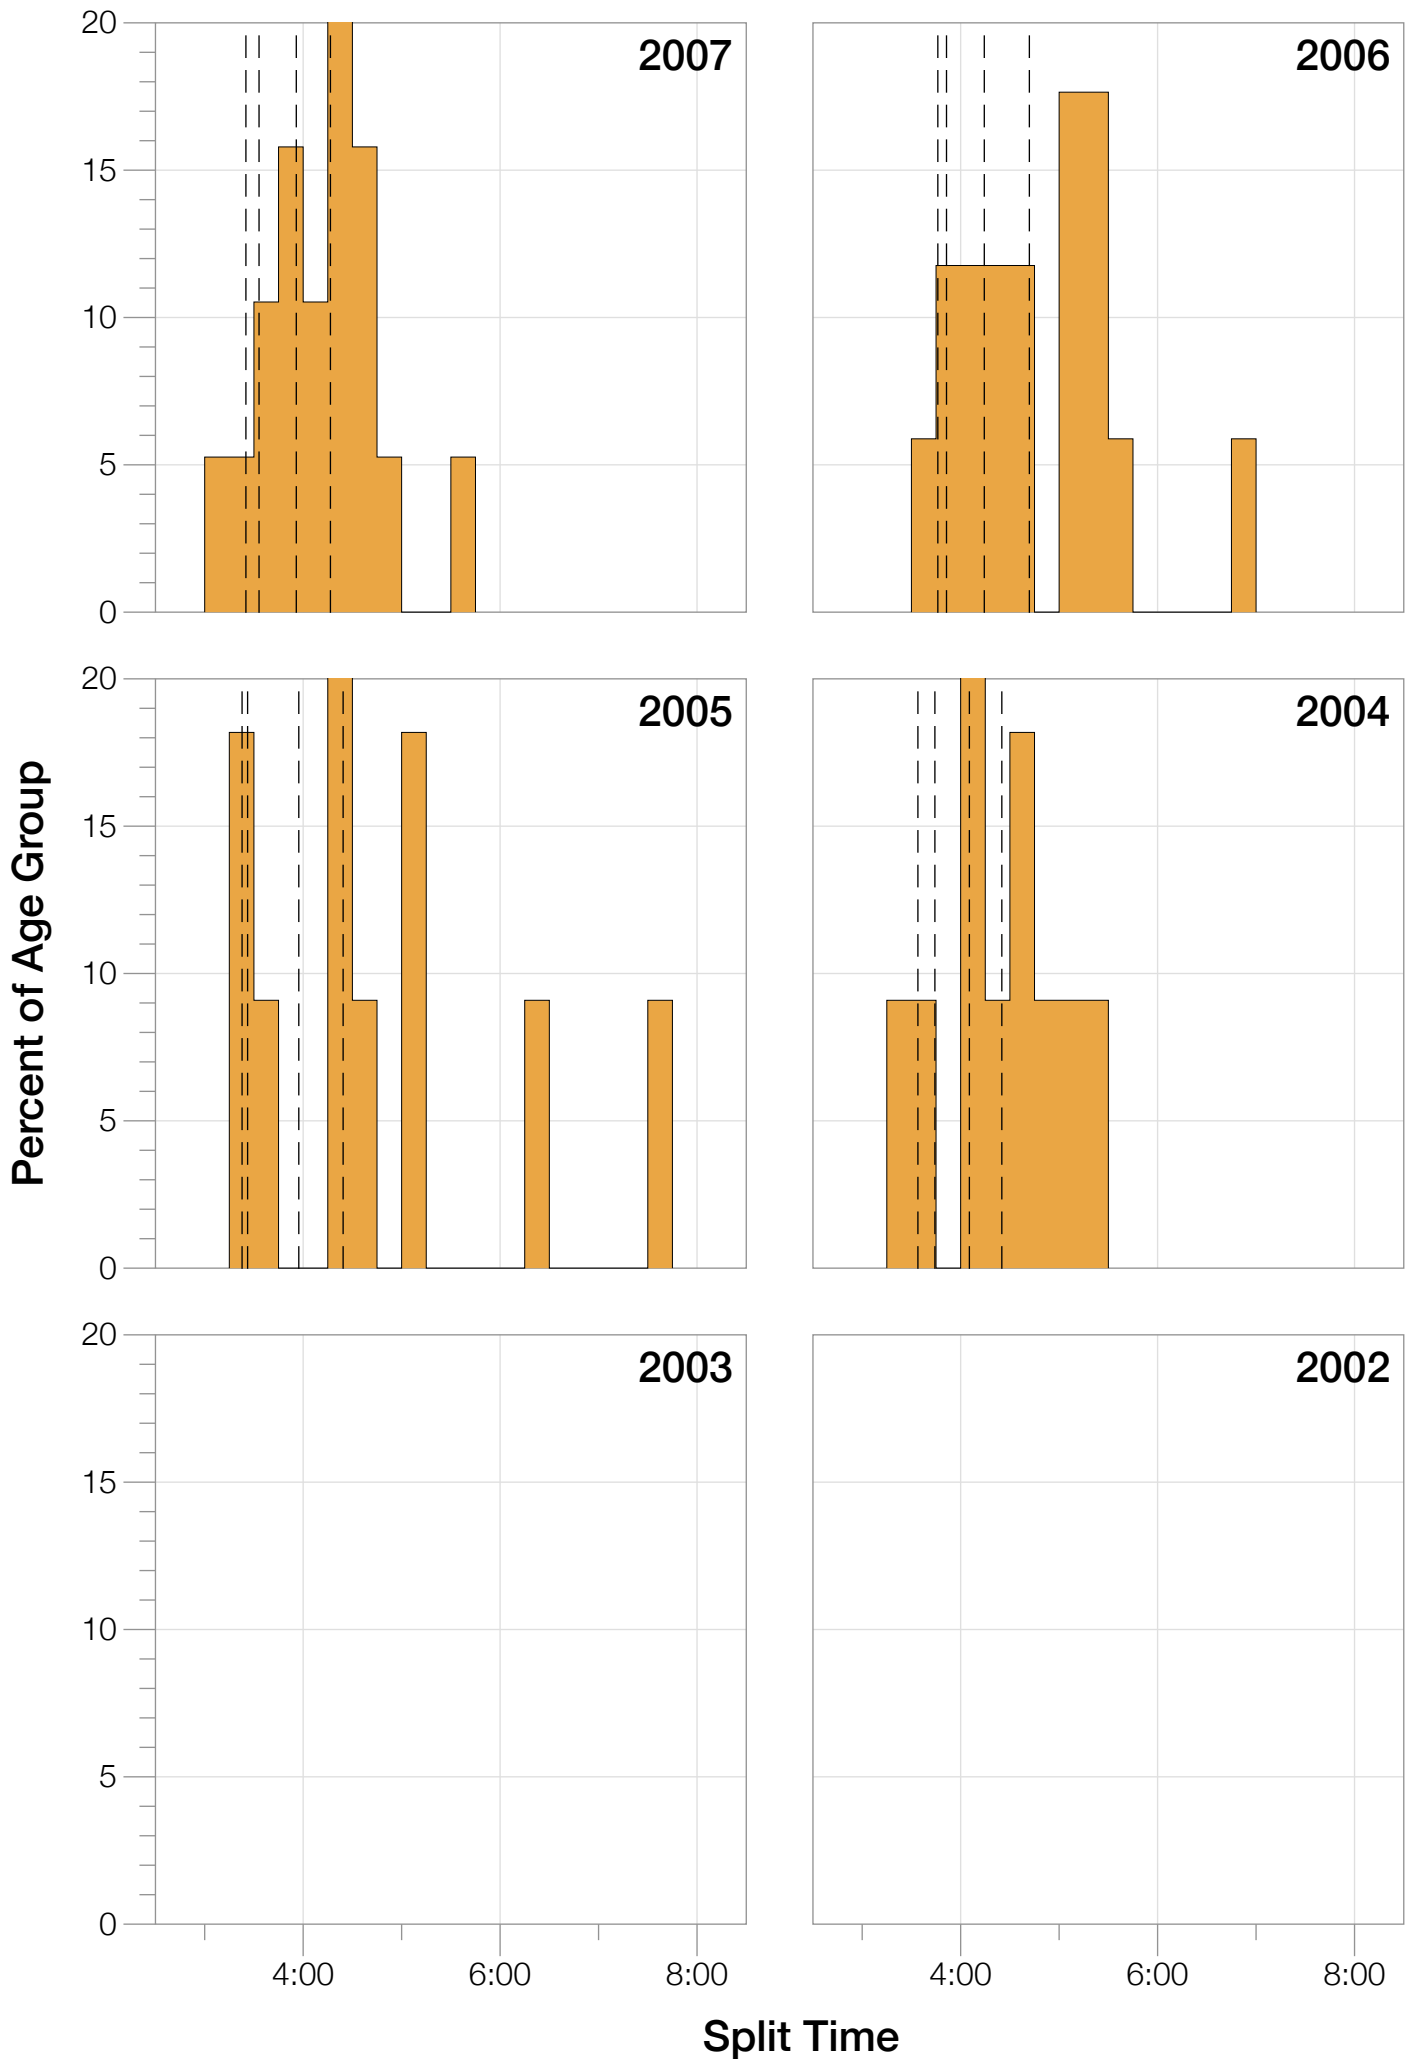

Ironman Western Australia M18-24 Stats

M18-24 Summary Statistics

Year	Finishers	M18-24 Finishers	Male Winner's Time	Female Winner's Time	M18-24 Winner's Time
2004	779	11	8:16:00	9:03:37	9:25:00
2005	588	11	8:27:36	9:31:32	9:22:17
2006	768	17	8:08:57	9:10:01	9:42:01
2007	901	19	8:06:00	9:00:55	8:55:31
2008	1029	21	8:07:06	8:59:24	8:52:57
2009	1124	25	8:13:59	9:16:52	9:17:15
2010	998	23	8:14:01	9:19:44	9:06:01
2011	1180	32	8:12:39	9:25:38	9:10:24
2012	1240	24	8:29:06	9:13:00	8:52:56
2013	1330	25	8:08:16	8:59:44	9:16:01
Average	994	21	8:14:22	9:12:02	9:12:02

M18-24 Swim

M18-24 Swim

M18-24 Bike

M18-24 Bike

M18-24 Run

M18-24 Run

M18-24 Overall

M18-24 Overall

M18-24 Fastest Splits

M18-24 Median Splits

M18-24 Slowest Splits

M18-24 Top 30 Finishing Splits

Estimated Kona Slot Average Finishing Time Finishing Time

M18-24 Top 10 and Kona Times and Splits

Summary Statistics

Position	Swim Time	Bike Time	Run Time	Overall Time
Average Male Winner	0:50:17	4:31:44	2:50:22	8:14:22
Average Female Winner	0:55:43	4:59:46	3:14:15	9:12:02
Average 1st Age Grouper	0:55:33	4:50:53	3:22:44	9:12:02
Average 2nd Age Grouper	0:56:42	4:57:34	3:32:42	9:29:54
Average 3rd Age Grouper	1:01:43	5:08:29	3:31:27	9:45:20
Average 4th Age Grouper	0:57:25	5:11:05	3:50:00	10:01:34
Average 5th Age Grouper	0:59:27	5:20:19	4:02:31	10:26:04
Average 6th Age Grouper	1:03:48	5:32:54	3:56:00	10:36:43
Average 7th Age Grouper	1:00:05	5:33:49	4:11:09	10:49:18
Average 8th Age Grouper	0:59:54	5:34:25	4:20:54	10:59:09
Average 9th Age Grouper	1:05:06	5:34:42	4:23:51	11:08:11
Average 10th Age Grouper	1:06:03	5:36:55	4:32:45	11:20:18
Kona Qualifier Average	0:55:33	4:50:53	3:22:44	9:12:02
Top 10 Age Grouper Average	1:00:35	5:20:06	3:58:24	10:22:51