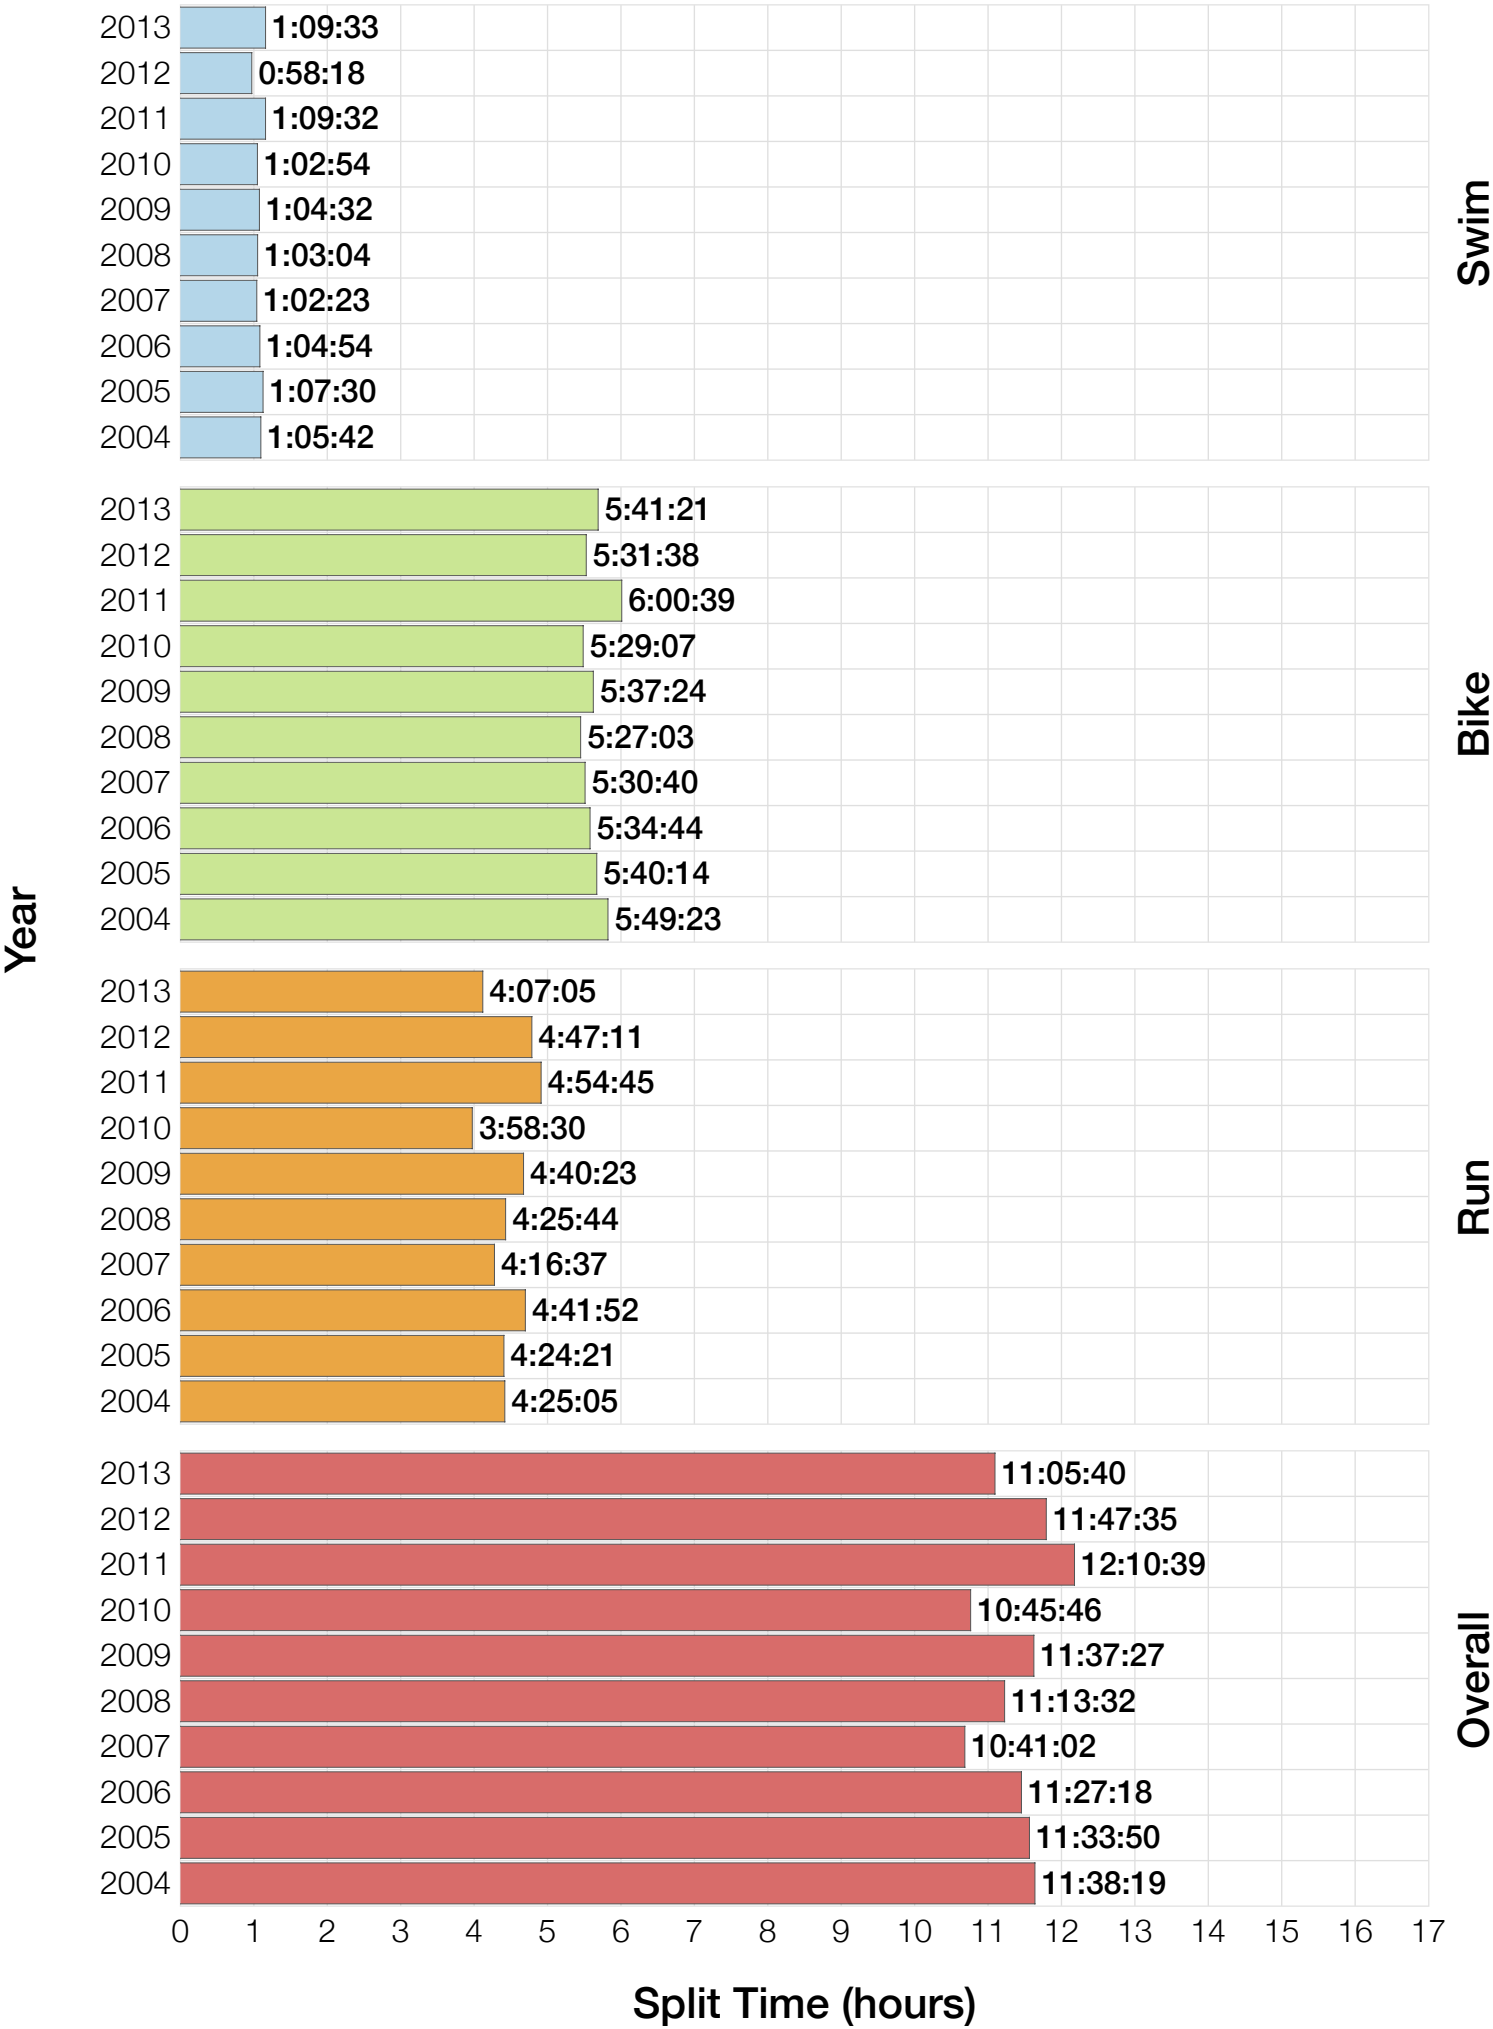

Ironman Western Australia M18-24 Stats

M18-24 Summary Statistics

Year	Finishers	M18-24 Finishers	Male Winner's Time	Female Winner's Time	M18-24 Winner's Time
2004	779	11	8:16:00	9:03:37	9:25:00
2005	588	11	8:27:36	9:31:32	9:22:17
2006	768	17	8:08:57	9:10:01	9:42:01
2007	901	19	8:06:00	9:00:55	8:55:31
2008	1029	21	8:07:06	8:59:24	8:52:57
2009	1124	25	8:13:59	9:16:52	9:17:15
2010	998	23	8:14:01	9:19:44	9:06:01
2011	1180	32	8:12:39	9:25:38	9:10:24
2012	1240	24	8:29:06	9:13:00	8:52:56
2013	1330	25	8:08:16	8:59:44	9:16:01
Average	994	21	8:14:22	9:12:02	9:12:02

M18-24 Swim

M18-24 Swim

M18-24 Bike

M18-24 Bike

M18-24 Run

M18-24 Run

M18-24 Overall

M18-24 Overall

M18-24 Fastest Splits

M18-24 Median Splits

M18-24 Slowest Splits

M18-24 Top 30 Finishing Splits

Estimated Kona Slot Average Finishing Time Finishing Time

M18-24 Top 10 and Kona Times and Splits

Summary Statistics

Position	Swim Time	Bike Time	Run Time	Overall Time
Average Male Winner	0:50:17	4:31:44	2:50:22	8:14:22
Average Female Winner	0:55:43	4:59:46	3:14:15	9:12:02
Average 1st Age Grouper	0:55:33	4:50:53	3:22:44	9:12:02
Average 2nd Age Grouper	0:56:42	4:57:34	3:32:42	9:29:54
Average 3rd Age Grouper	1:01:43	5:08:29	3:31:27	9:45:20
Average 4th Age Grouper	0:57:25	5:11:05	3:50:00	10:01:34
Average 5th Age Grouper	0:59:27	5:20:19	4:02:31	10:26:04
Average 6th Age Grouper	1:03:48	5:32:54	3:56:00	10:36:43
Average 7th Age Grouper	1:00:05	5:33:49	4:11:09	10:49:18
Average 8th Age Grouper	0:59:54	5:34:25	4:20:54	10:59:09
Average 9th Age Grouper	1:05:06	5:34:42	4:23:51	11:08:11
Average 10th Age Grouper	1:06:03	5:36:55	4:32:45	11:20:18
Kona Qualifier Average	0:55:33	4:50:53	3:22:44	9:12:02
Top 10 Age Grouper Average	1:00:35	5:20:06	3:58:24	10:22:51