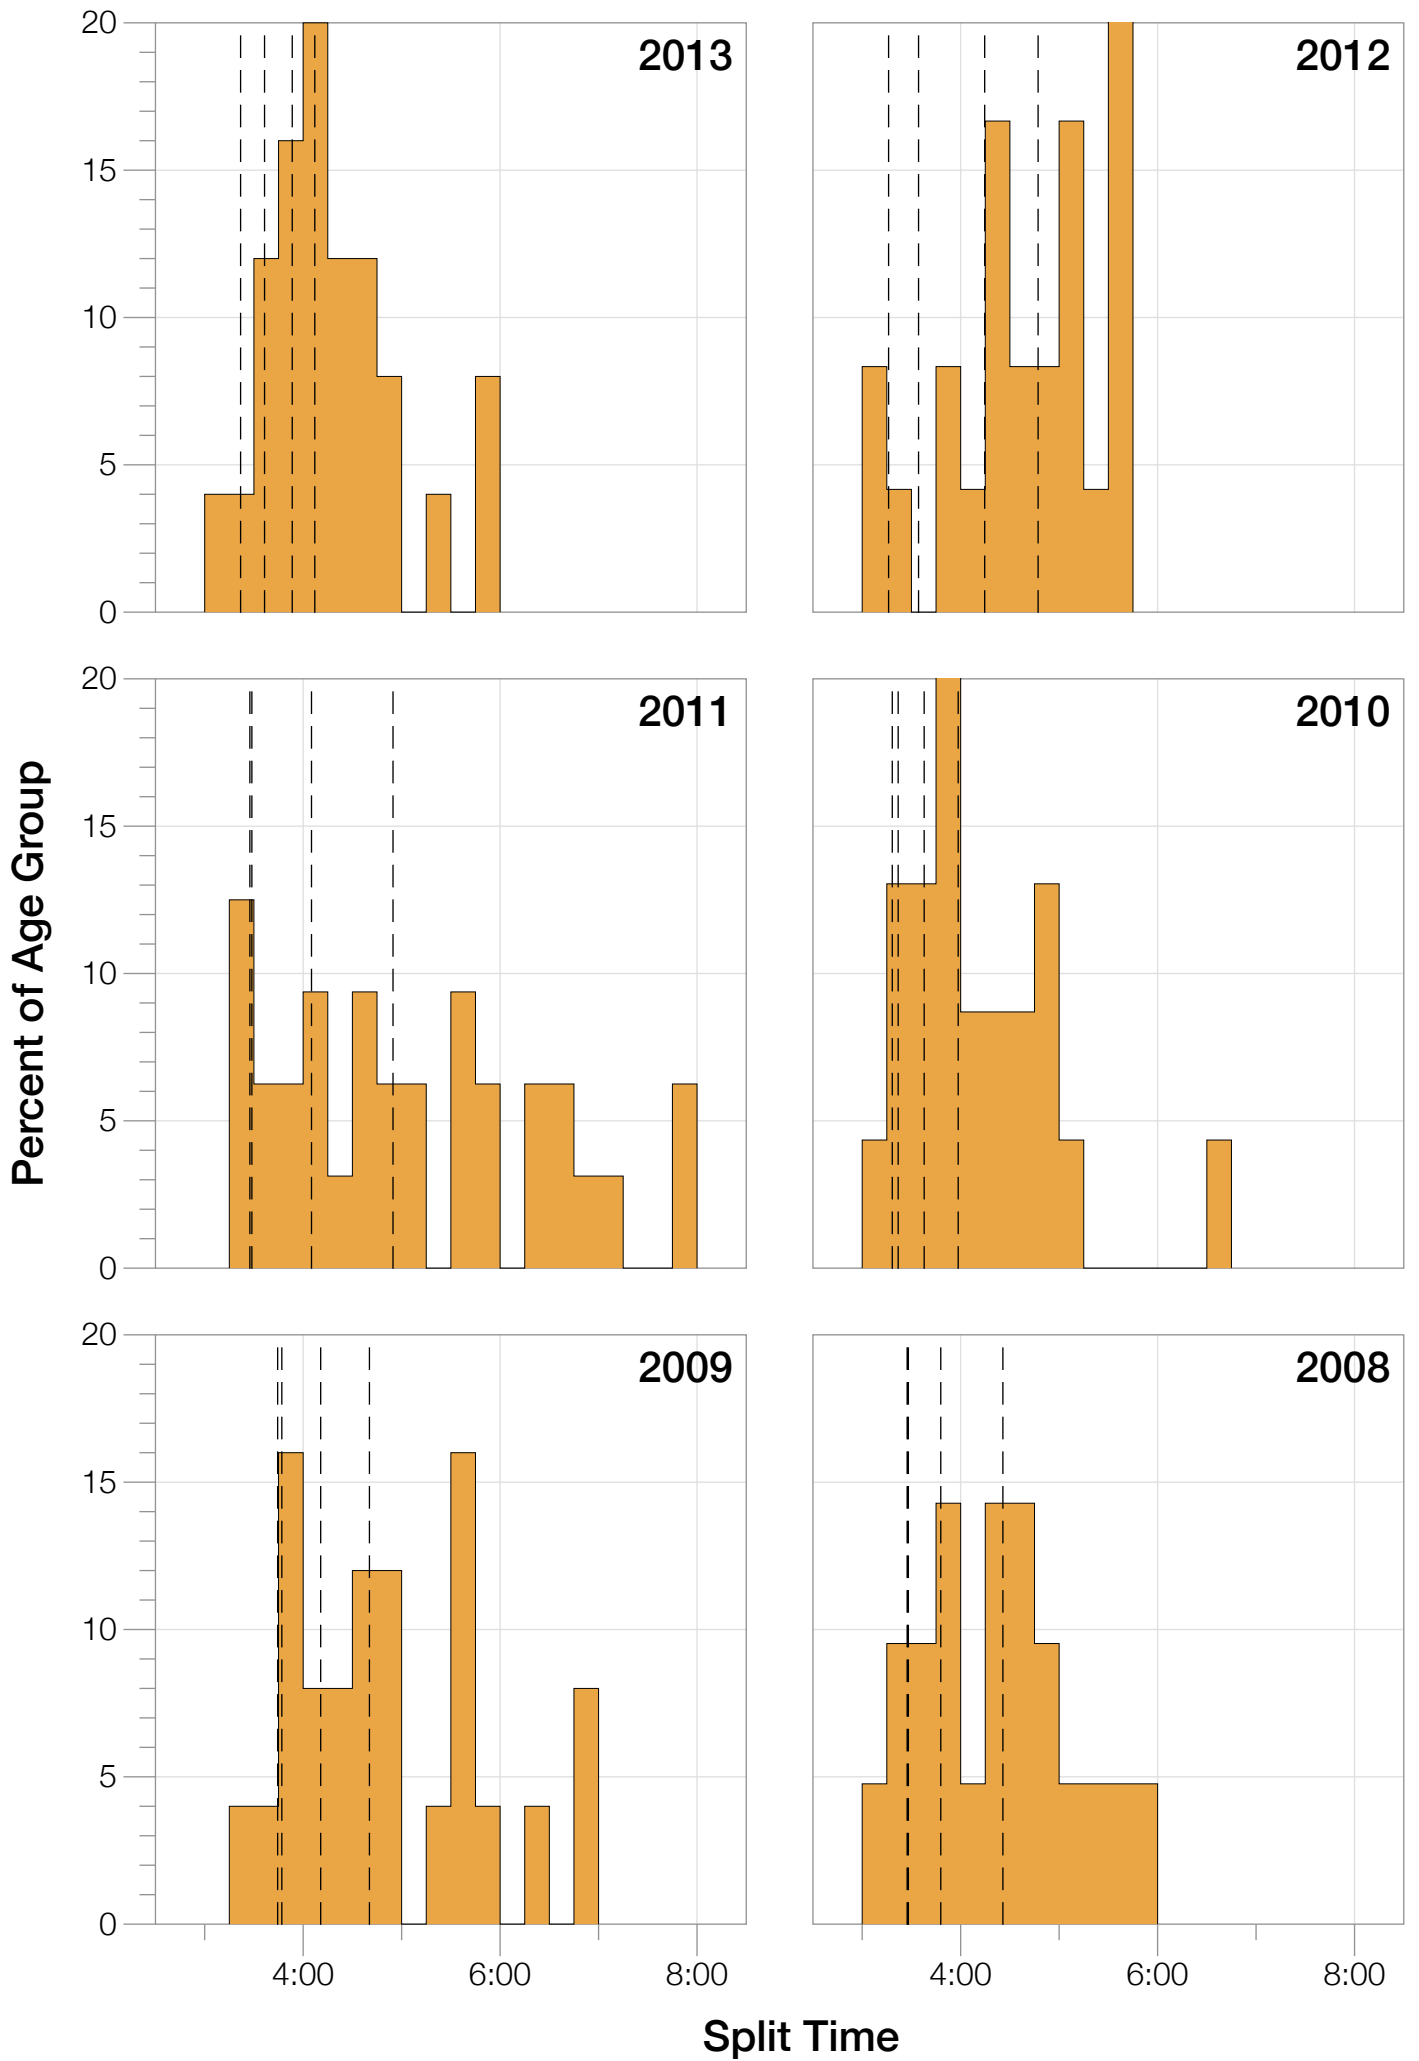

Ironman Western Australia M18-24 Stats

M18-24 Summary Statistics

Year	Finishers	M18-24 Finishers	Male Winner's Time	Female Winner's Time	M18-24 Winner's Time
2004	779	11	8:16:00	9:03:37	9:25:00
2005	588	11	8:27:36	9:31:32	9:22:17
2006	768	17	8:08:57	9:10:01	9:42:01
2007	901	19	8:06:00	9:00:55	8:55:31
2008	1029	21	8:07:06	8:59:24	8:52:57
2009	1124	25	8:13:59	9:16:52	9:17:15
2010	998	23	8:14:01	9:19:44	9:06:01
2011	1180	32	8:12:39	9:25:38	9:10:24
2012	1240	24	8:29:06	9:13:00	8:52:56
2013	1330	25	8:08:16	8:59:44	9:16:01
Average	994	21	8:14:22	9:12:02	9:12:02

M18-24 Swim

M18-24 Swim

M18-24 Bike

M18-24 Bike

M18-24 Run

M18-24 Run

M18-24 Overall

M18-24 Overall

M18-24 Fastest Splits

M18-24 Median Splits

M18-24 Slowest Splits

M18-24 Top 30 Finishing Splits

Estimated Kona Slot Average Finishing Time Finishing Time

M18-24 Top 10 and Kona Times and Splits

Summary Statistics

Position	Swim Time	Bike Time	Run Time	Overall Time
Average Male Winner	0:50:17	4:31:44	2:50:22	8:14:22
Average Female Winner	0:55:43	4:59:46	3:14:15	9:12:02
Average 1st Age Grouper	0:55:33	4:50:53	3:22:44	9:12:02
Average 2nd Age Grouper	0:56:42	4:57:34	3:32:42	9:29:54
Average 3rd Age Grouper	1:01:43	5:08:29	3:31:27	9:45:20
Average 4th Age Grouper	0:57:25	5:11:05	3:50:00	10:01:34
Average 5th Age Grouper	0:59:27	5:20:19	4:02:31	10:26:04
Average 6th Age Grouper	1:03:48	5:32:54	3:56:00	10:36:43
Average 7th Age Grouper	1:00:05	5:33:49	4:11:09	10:49:18
Average 8th Age Grouper	0:59:54	5:34:25	4:20:54	10:59:09
Average 9th Age Grouper	1:05:06	5:34:42	4:23:51	11:08:11
Average 10th Age Grouper	1:06:03	5:36:55	4:32:45	11:20:18
Kona Qualifier Average	0:55:33	4:50:53	3:22:44	9:12:02
Top 10 Age Grouper Average	1:00:35	5:20:06	3:58:24	10:22:51