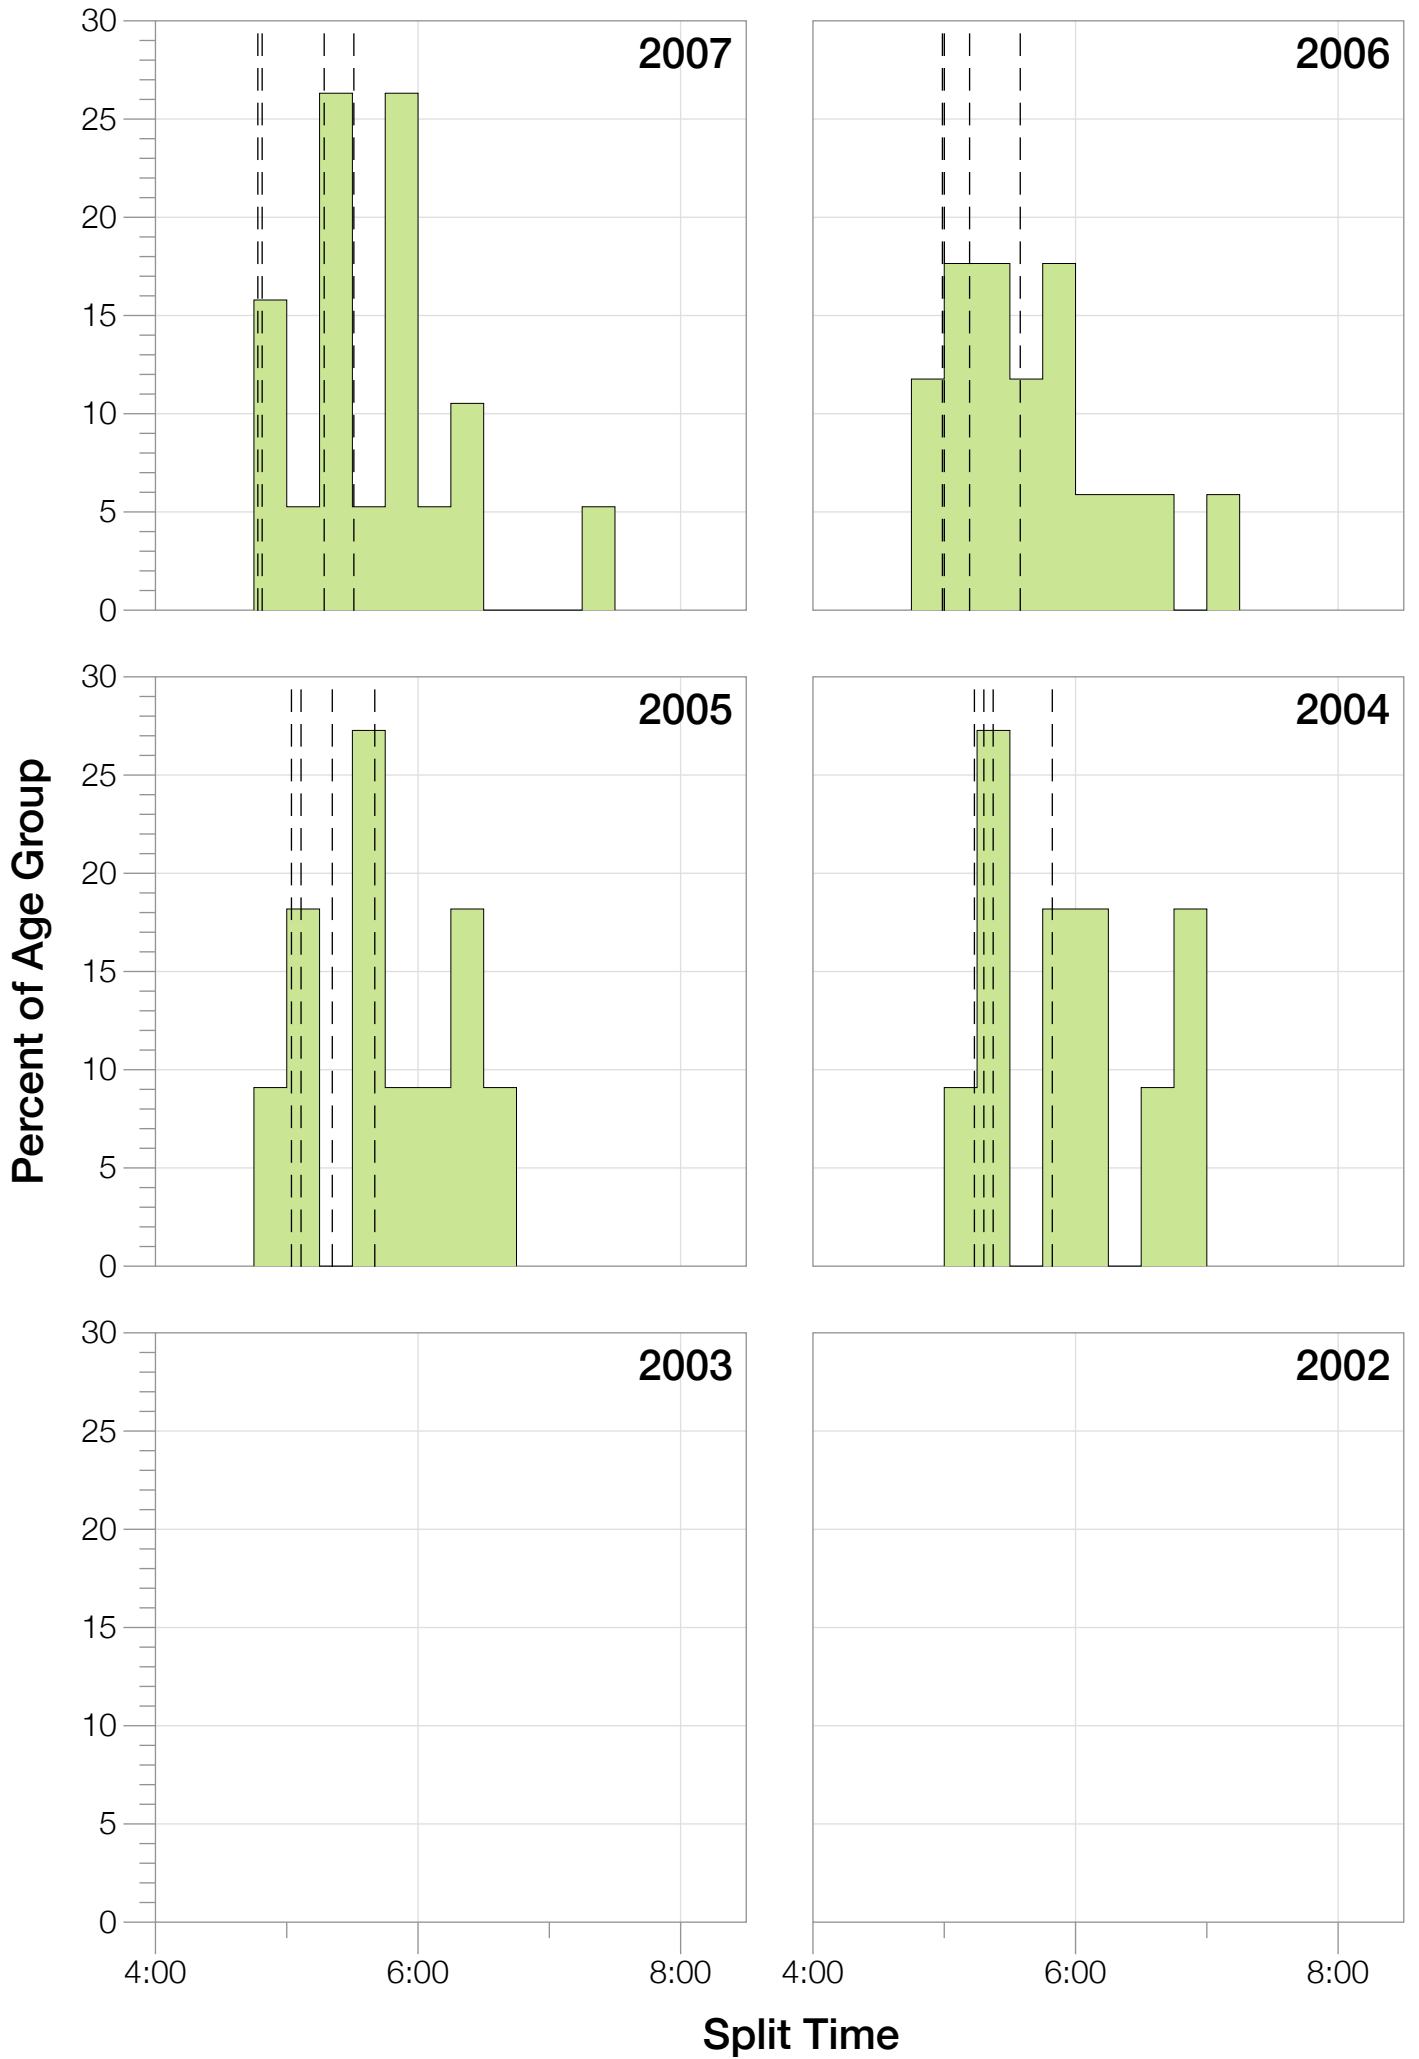

Ironman Western Australia M18-24 Stats

M18-24 Summary Statistics

Year	Finishers	M18-24 Finishers	Male Winner's Time	Female Winner's Time	M18-24 Winner's Time
2004	779	11	8:16:00	9:03:37	9:25:00
2005	588	11	8:27:36	9:31:32	9:22:17
2006	768	17	8:08:57	9:10:01	9:42:01
2007	901	19	8:06:00	9:00:55	8:55:31
2008	1029	21	8:07:06	8:59:24	8:52:57
2009	1124	25	8:13:59	9:16:52	9:17:15
2010	998	23	8:14:01	9:19:44	9:06:01
2011	1180	32	8:12:39	9:25:38	9:10:24
2012	1240	24	8:29:06	9:13:00	8:52:56
2013	1330	25	8:08:16	8:59:44	9:16:01
Average	994	21	8:14:22	9:12:02	9:12:02

M18-24 Swim

M18-24 Swim

M18-24 Bike

M18-24 Bike

M18-24 Run

M18-24 Run

M18-24 Overall

M18-24 Overall

M18-24 Fastest Splits

M18-24 Median Splits

M18-24 Slowest Splits

M18-24 Top 30 Finishing Splits

Estimated Kona Slot Average Finishing Time Finishing Time

M18-24 Top 10 and Kona Times and Splits

Summary Statistics

Position	Swim Time	Bike Time	Run Time	Overall Time
Average Male Winner	0:50:17	4:31:44	2:50:22	8:14:22
Average Female Winner	0:55:43	4:59:46	3:14:15	9:12:02
Average 1st Age Grouper	0:55:33	4:50:53	3:22:44	9:12:02
Average 2nd Age Grouper	0:56:42	4:57:34	3:32:42	9:29:54
Average 3rd Age Grouper	1:01:43	5:08:29	3:31:27	9:45:20
Average 4th Age Grouper	0:57:25	5:11:05	3:50:00	10:01:34
Average 5th Age Grouper	0:59:27	5:20:19	4:02:31	10:26:04
Average 6th Age Grouper	1:03:48	5:32:54	3:56:00	10:36:43
Average 7th Age Grouper	1:00:05	5:33:49	4:11:09	10:49:18
Average 8th Age Grouper	0:59:54	5:34:25	4:20:54	10:59:09
Average 9th Age Grouper	1:05:06	5:34:42	4:23:51	11:08:11
Average 10th Age Grouper	1:06:03	5:36:55	4:32:45	11:20:18
Kona Qualifier Average	0:55:33	4:50:53	3:22:44	9:12:02
Top 10 Age Grouper Average	1:00:35	5:20:06	3:58:24	10:22:51