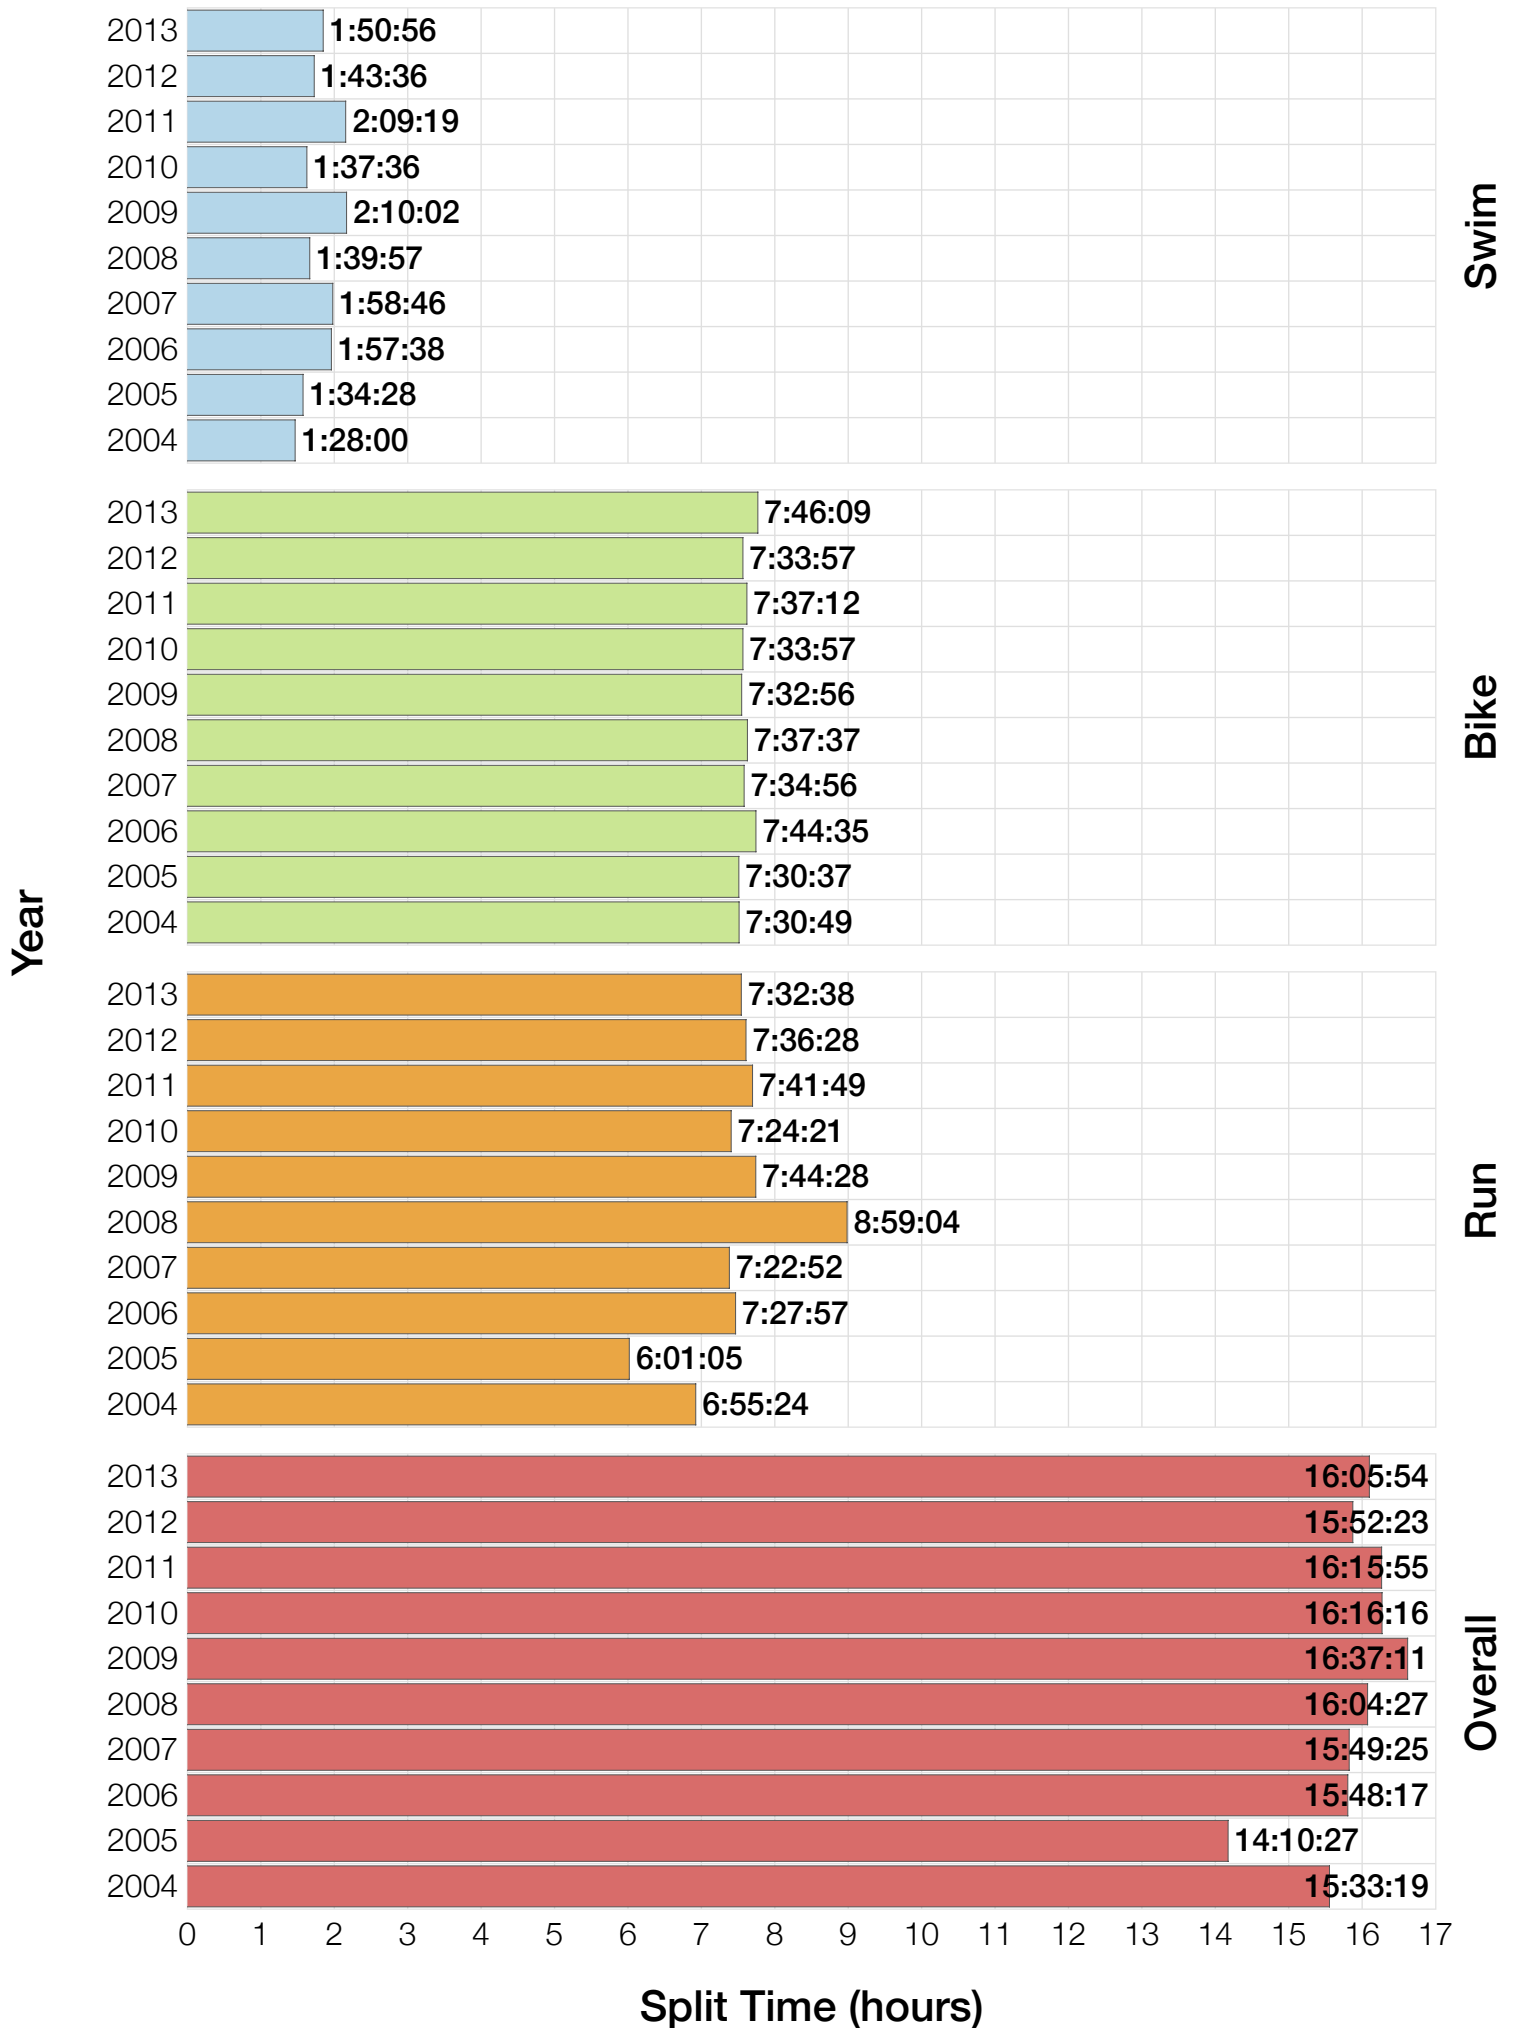

## M25-29 Top 10 and Kona Times and Splits