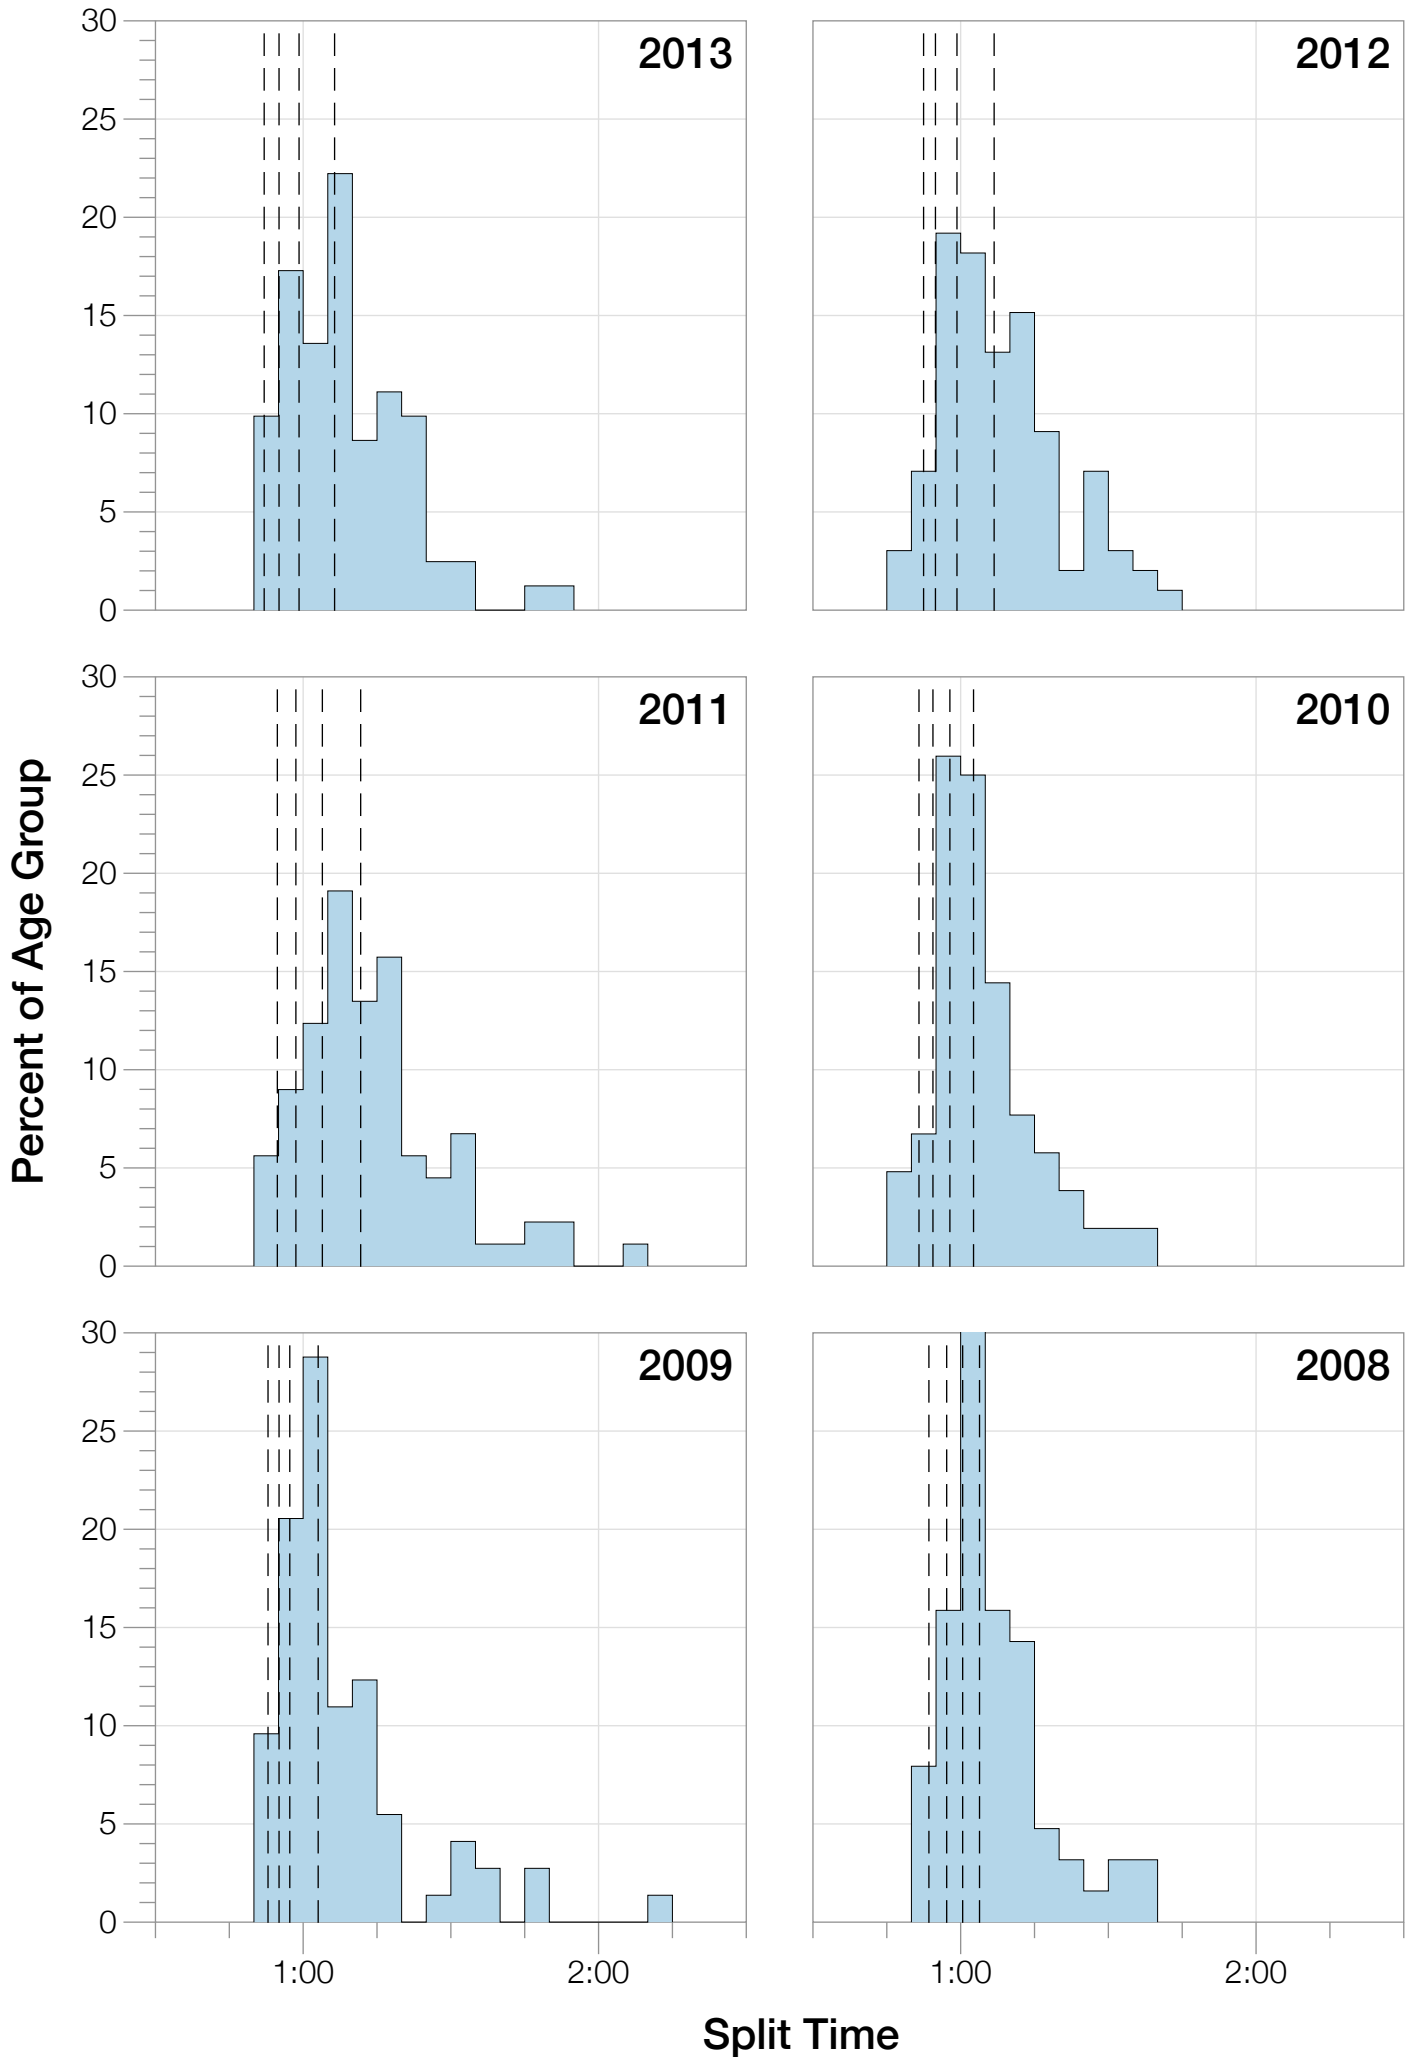

M25-29 Summary Statistics

Year	Finishers	M25-29 Finishers	Male Winner's Time	Female Winner's Time	M25-29 Winner's Time
2004	779	72	8:16:00	9:03:37	9:07:12
2005	588	46	8:27:36	9:31:32	9:30:15
2006	768	65	8:08:57	9:10:01	8:59:20
2007	901	68	8:06:00	9:00:55	8:50:43
2008	1029	63	8:07:06	8:59:24	8:57:10
2009	1124	73	8:13:59	9:16:52	9:04:35
2010	998	104	8:14:01	9:19:44	8:59:51
2011	1180	89	8:12:39	9:25:38	9:15:23
2012	1240	99	8:29:06	9:13:00	9:05:36
2013	1330	81	8:08:16	8:59:44	8:58:40
Average	994	76	8:14:22	9:12:02	9:04:52

M25-29 Swim