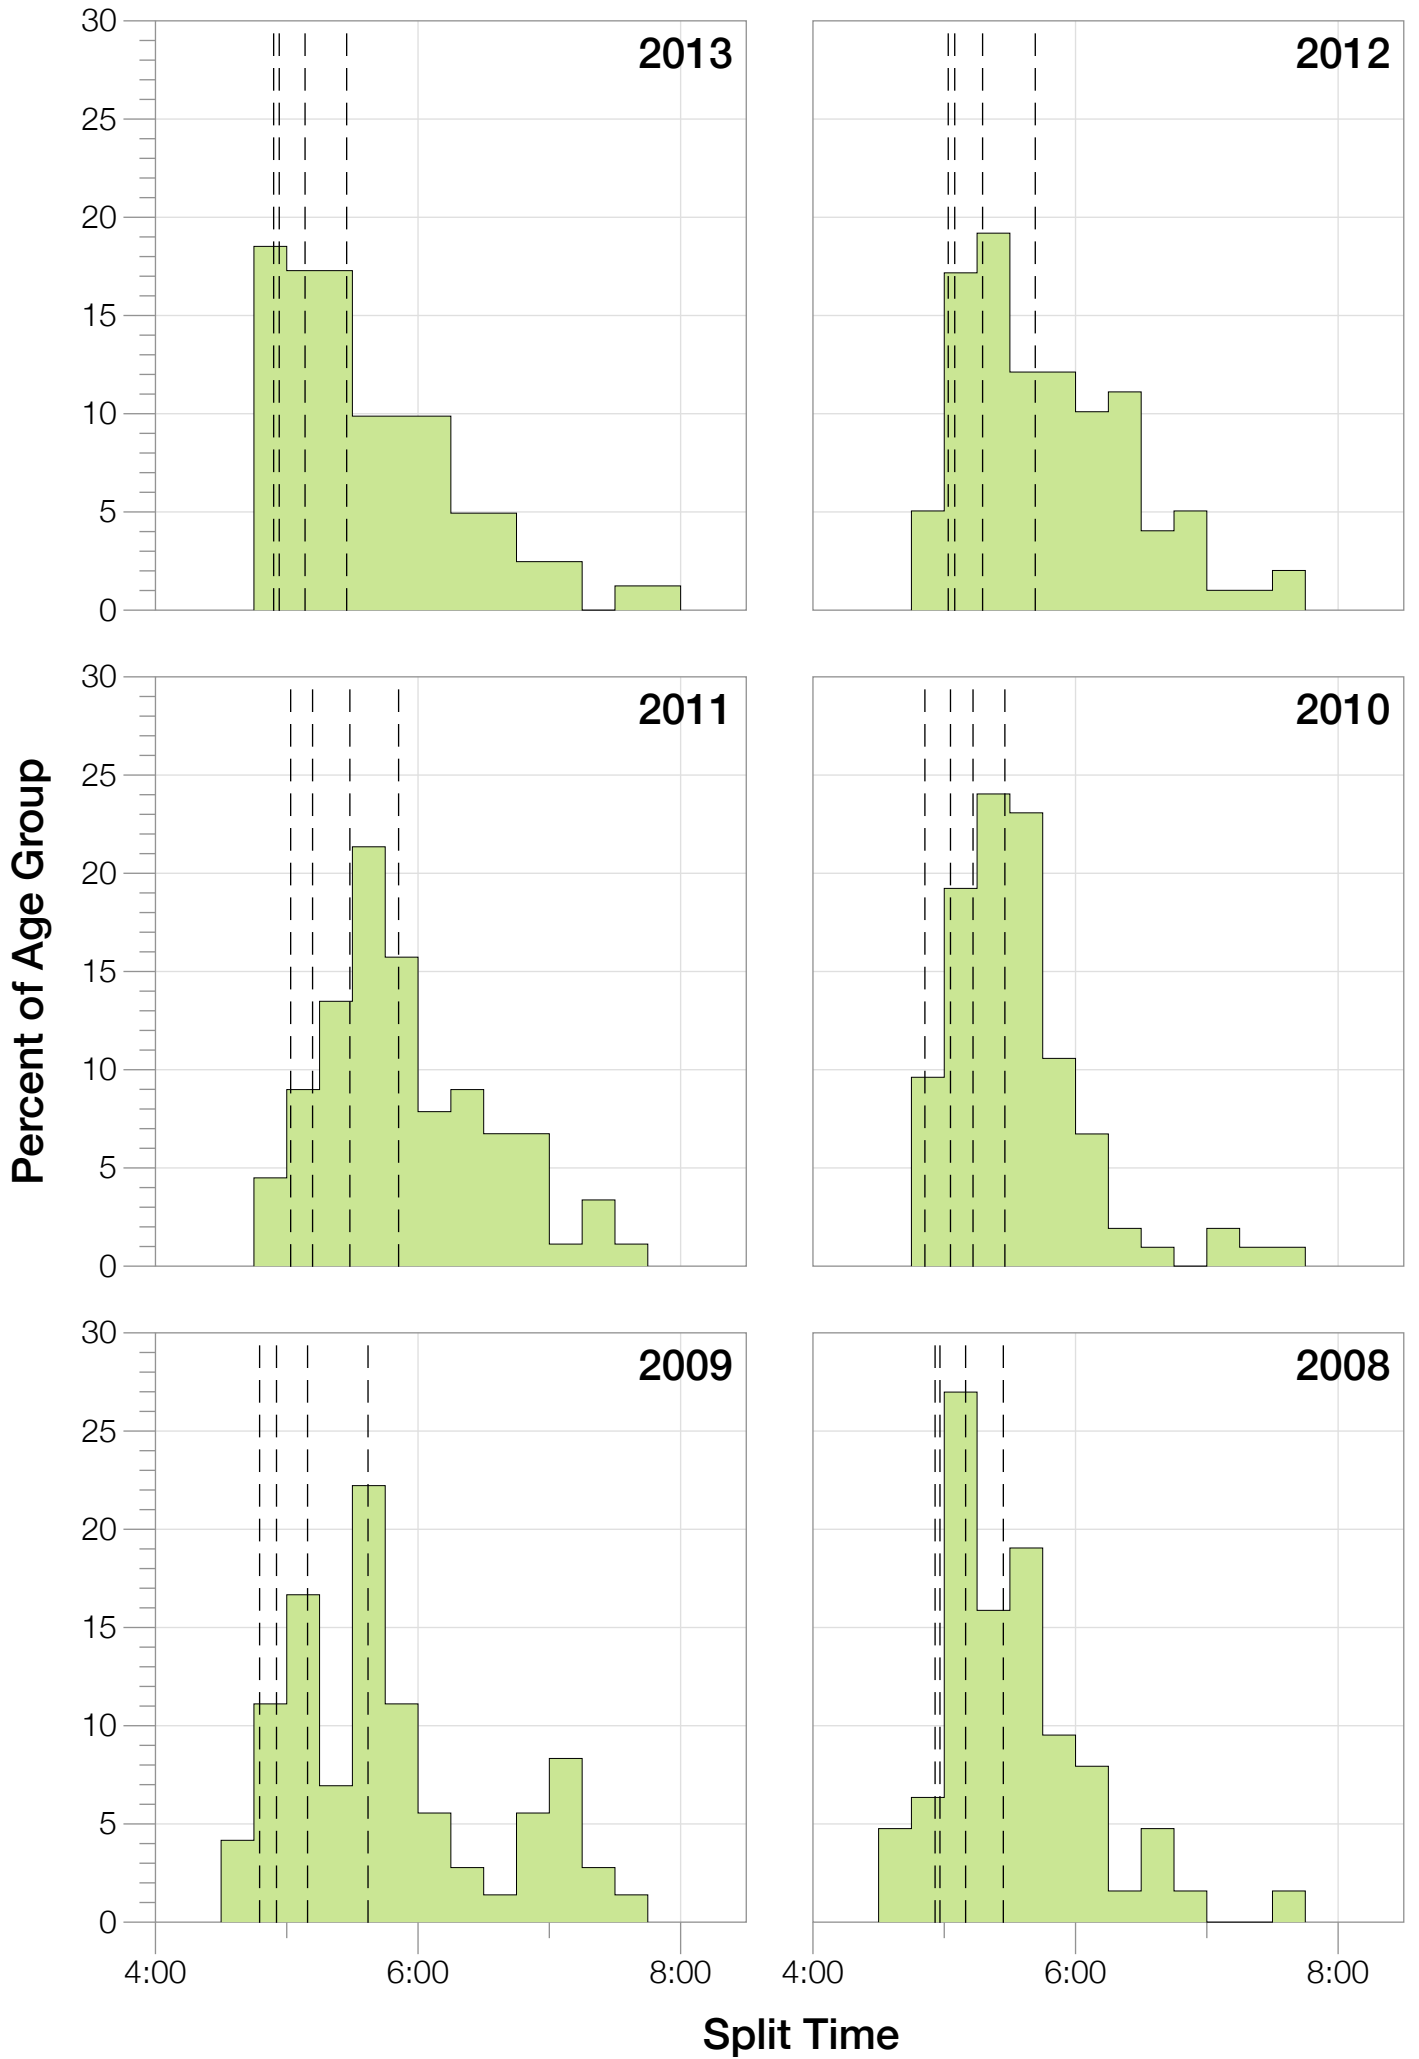

M25-29 Bike