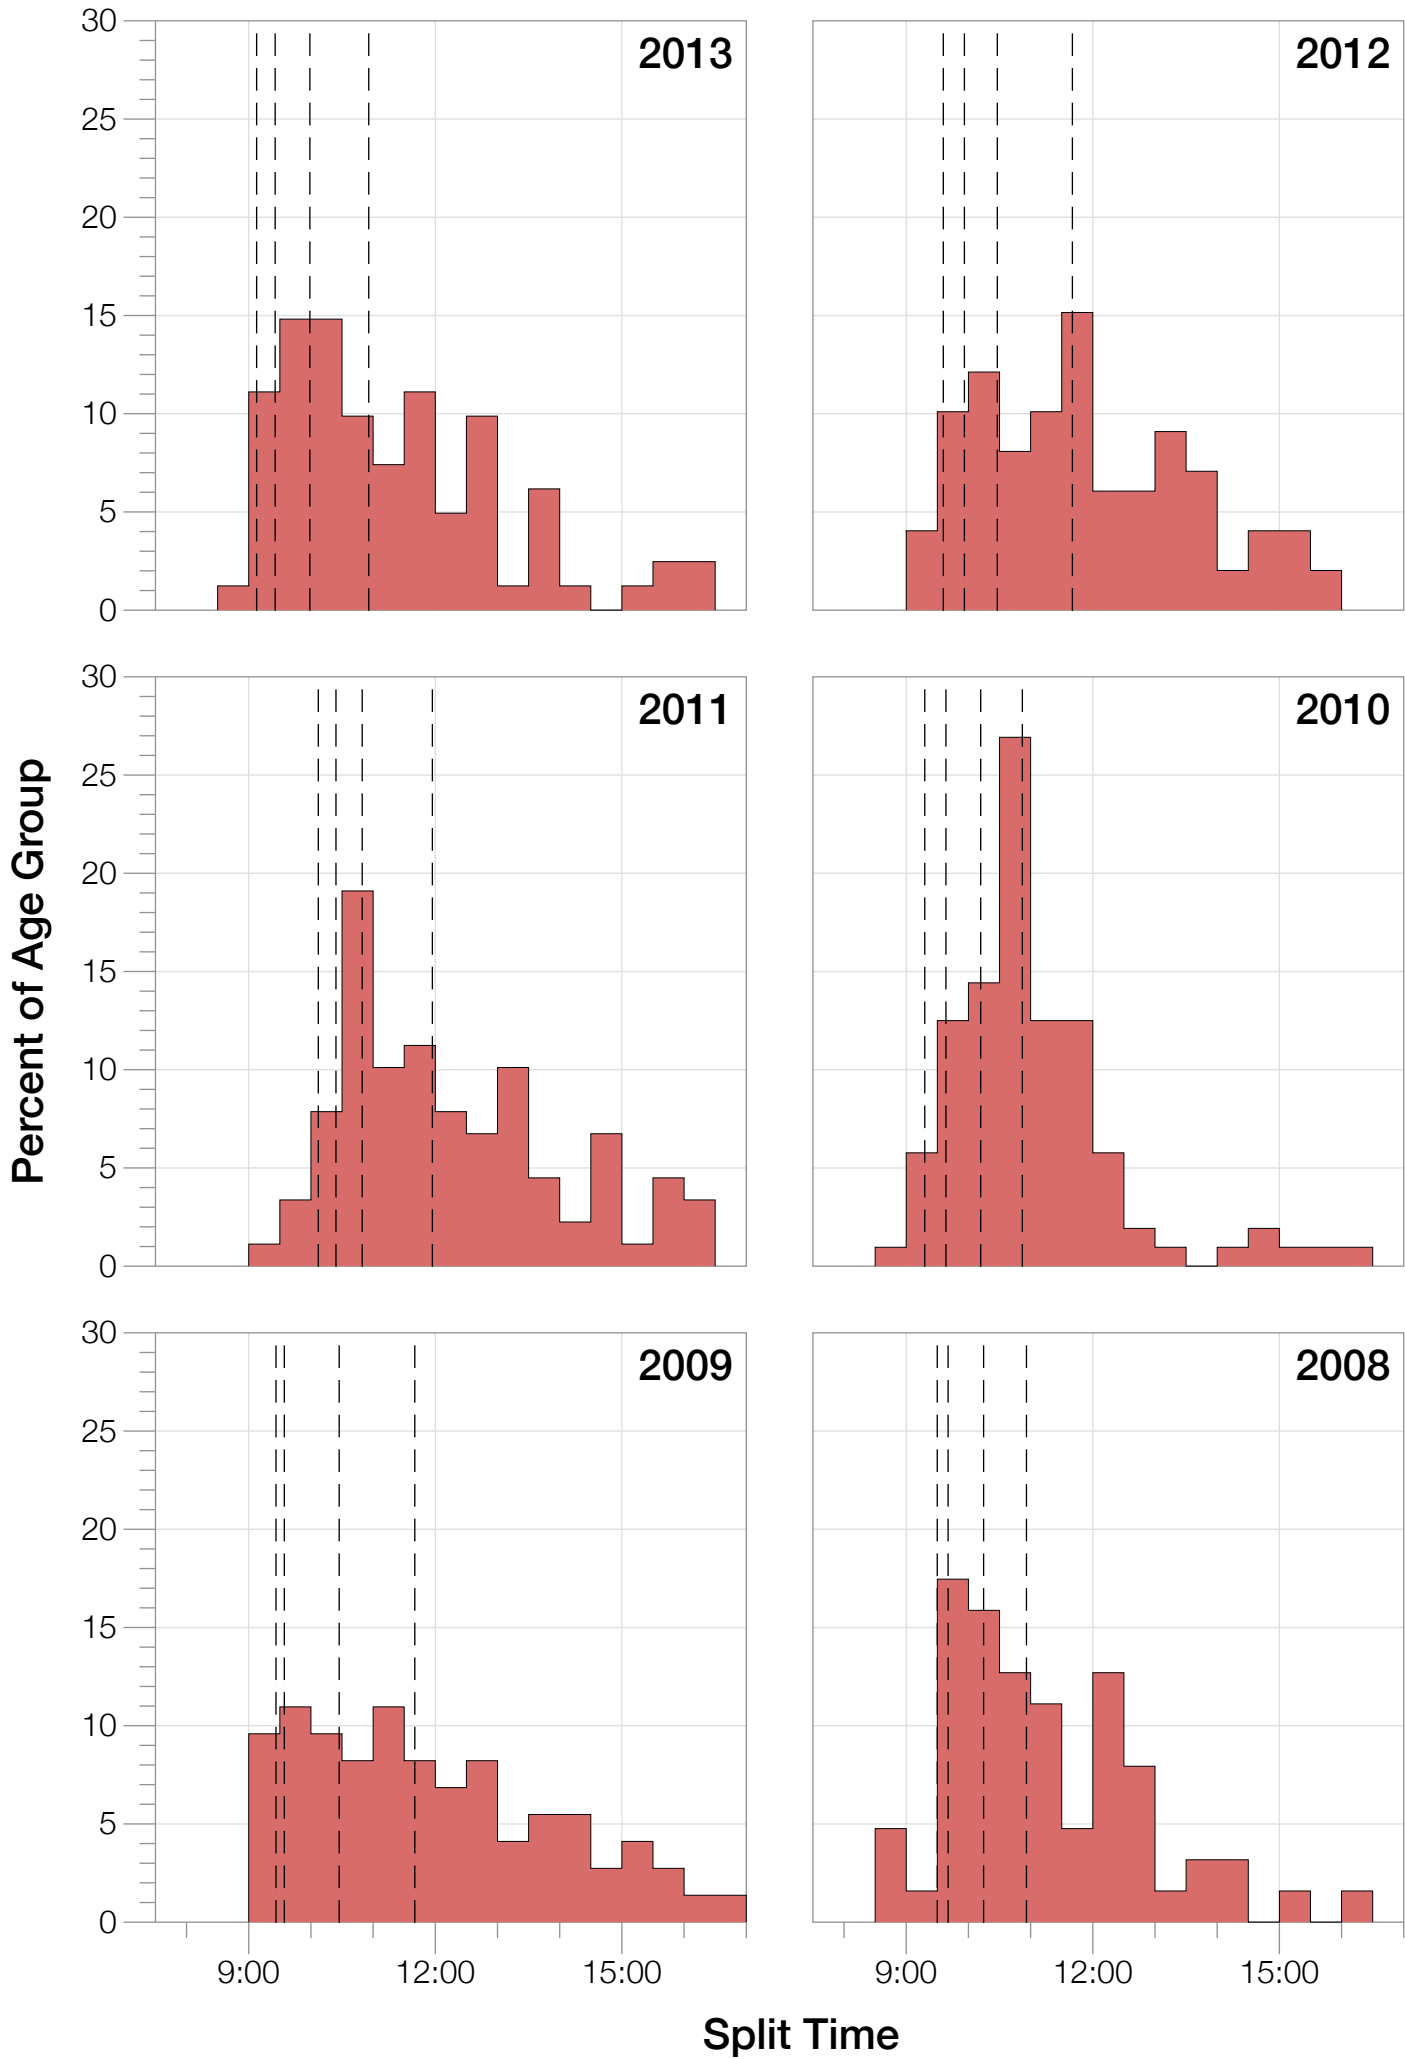

M25-29 Overall