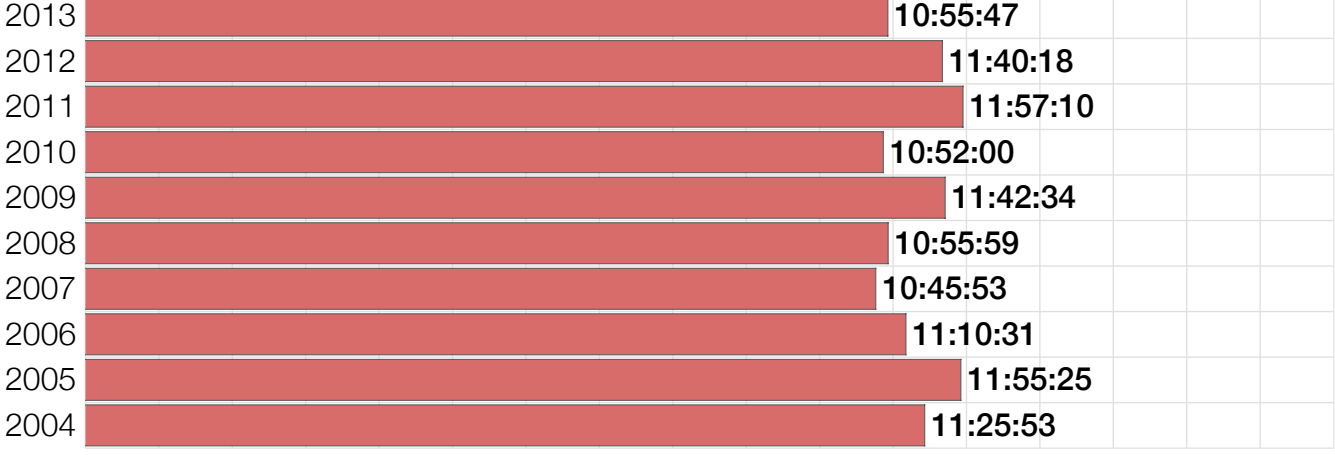

# M25-29 Median Splits

Year

Swim

Bike

Run

Overall

0 1 2 3 4 5 6 7 8 9 10 11 12 13 14 15 16 17

Split Time (hours)