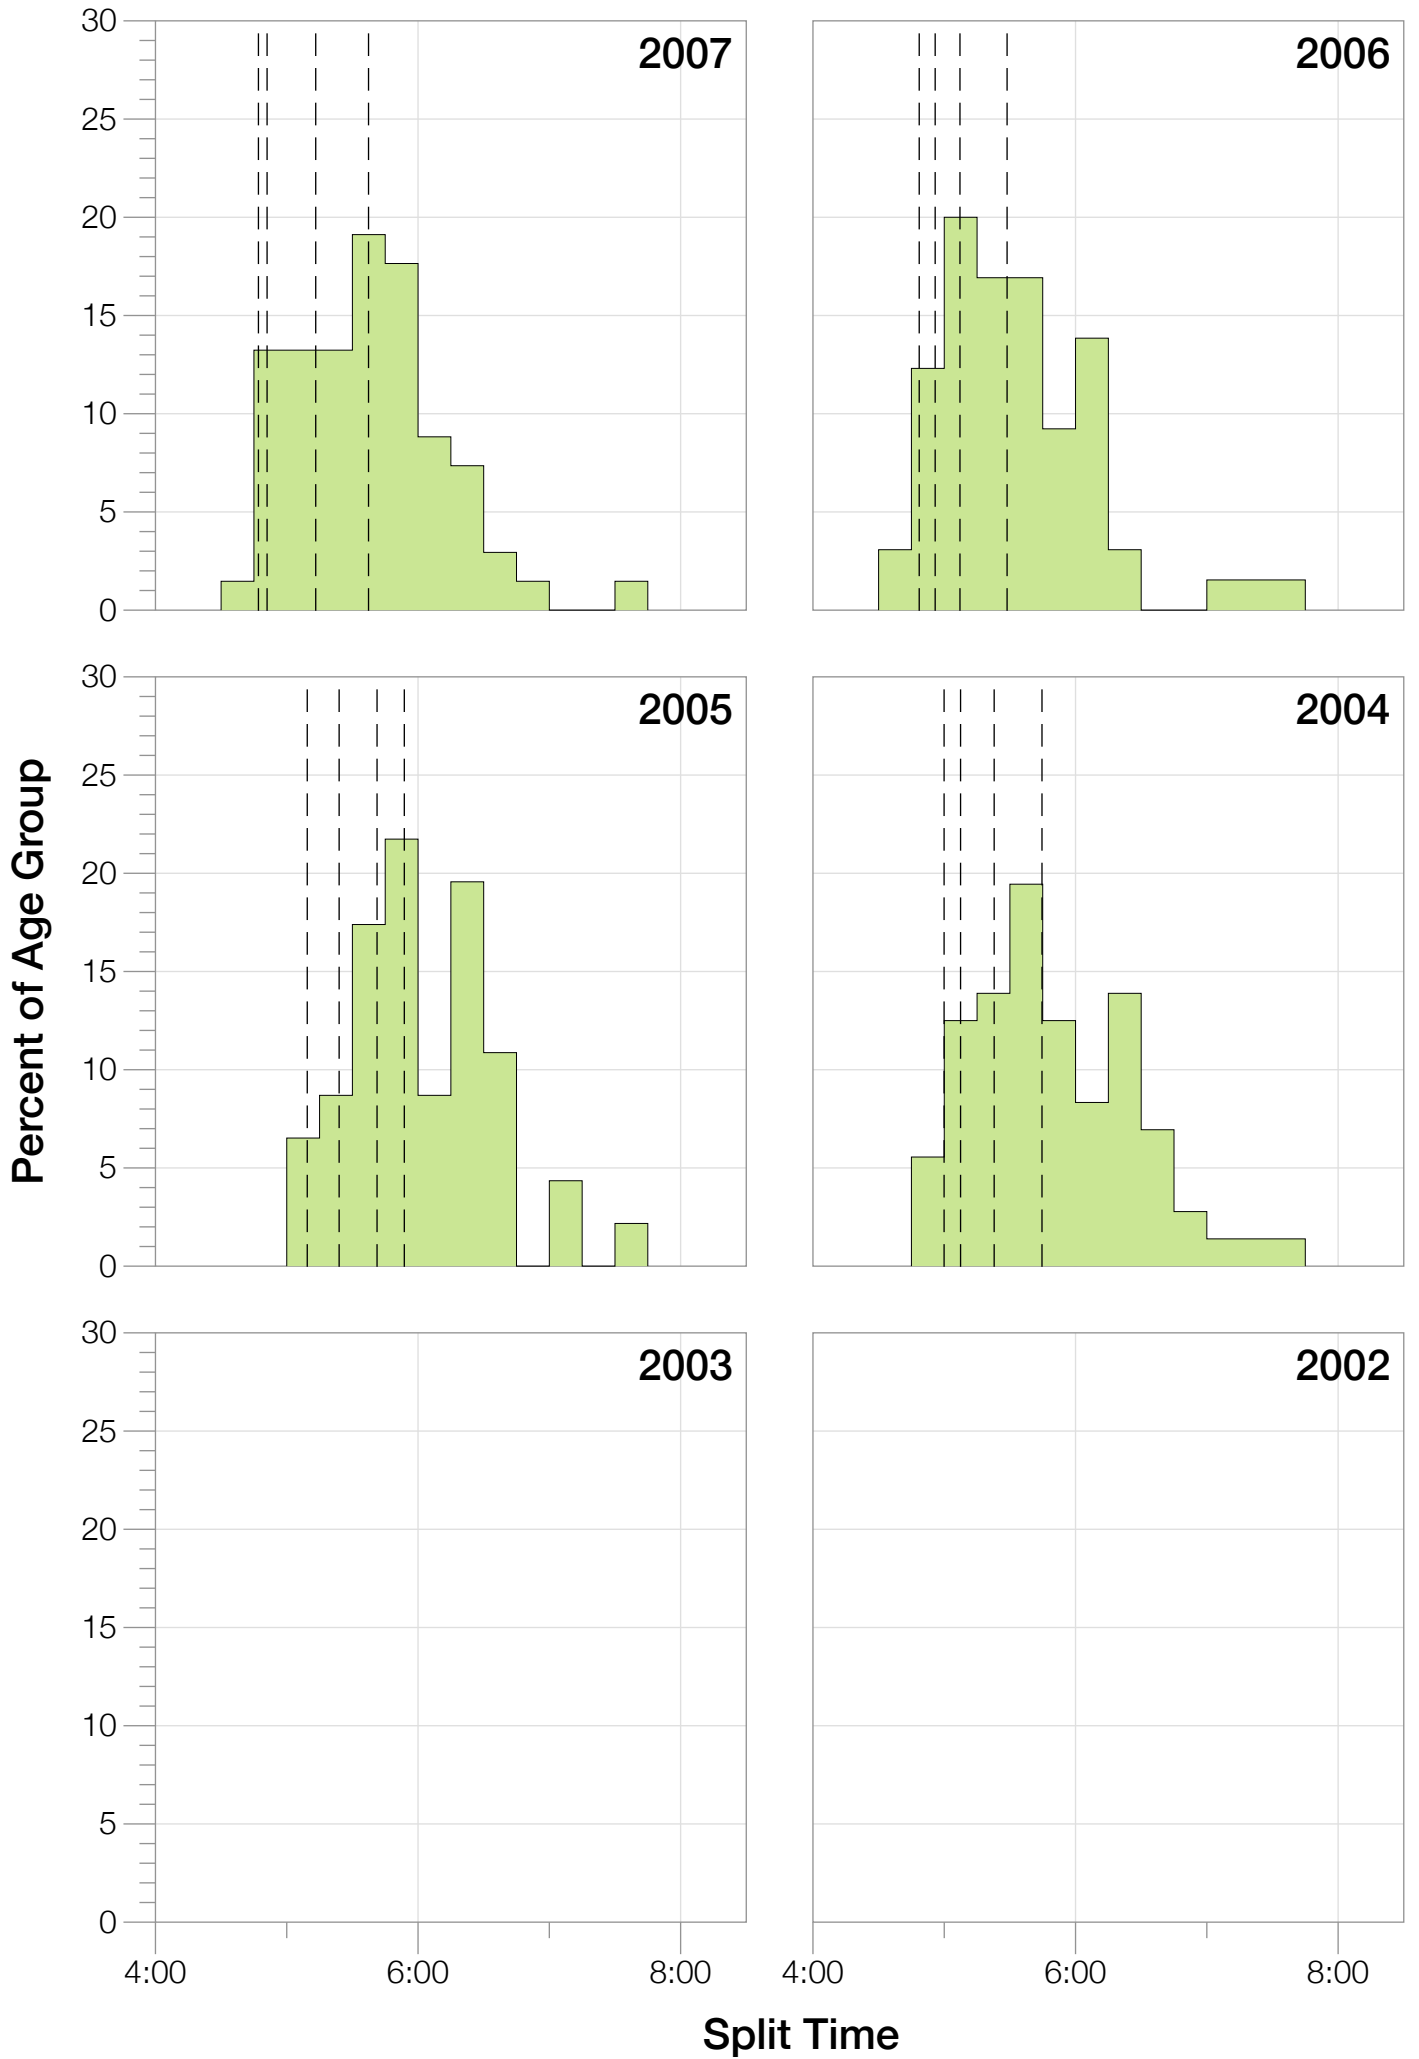

M25-29 Bike