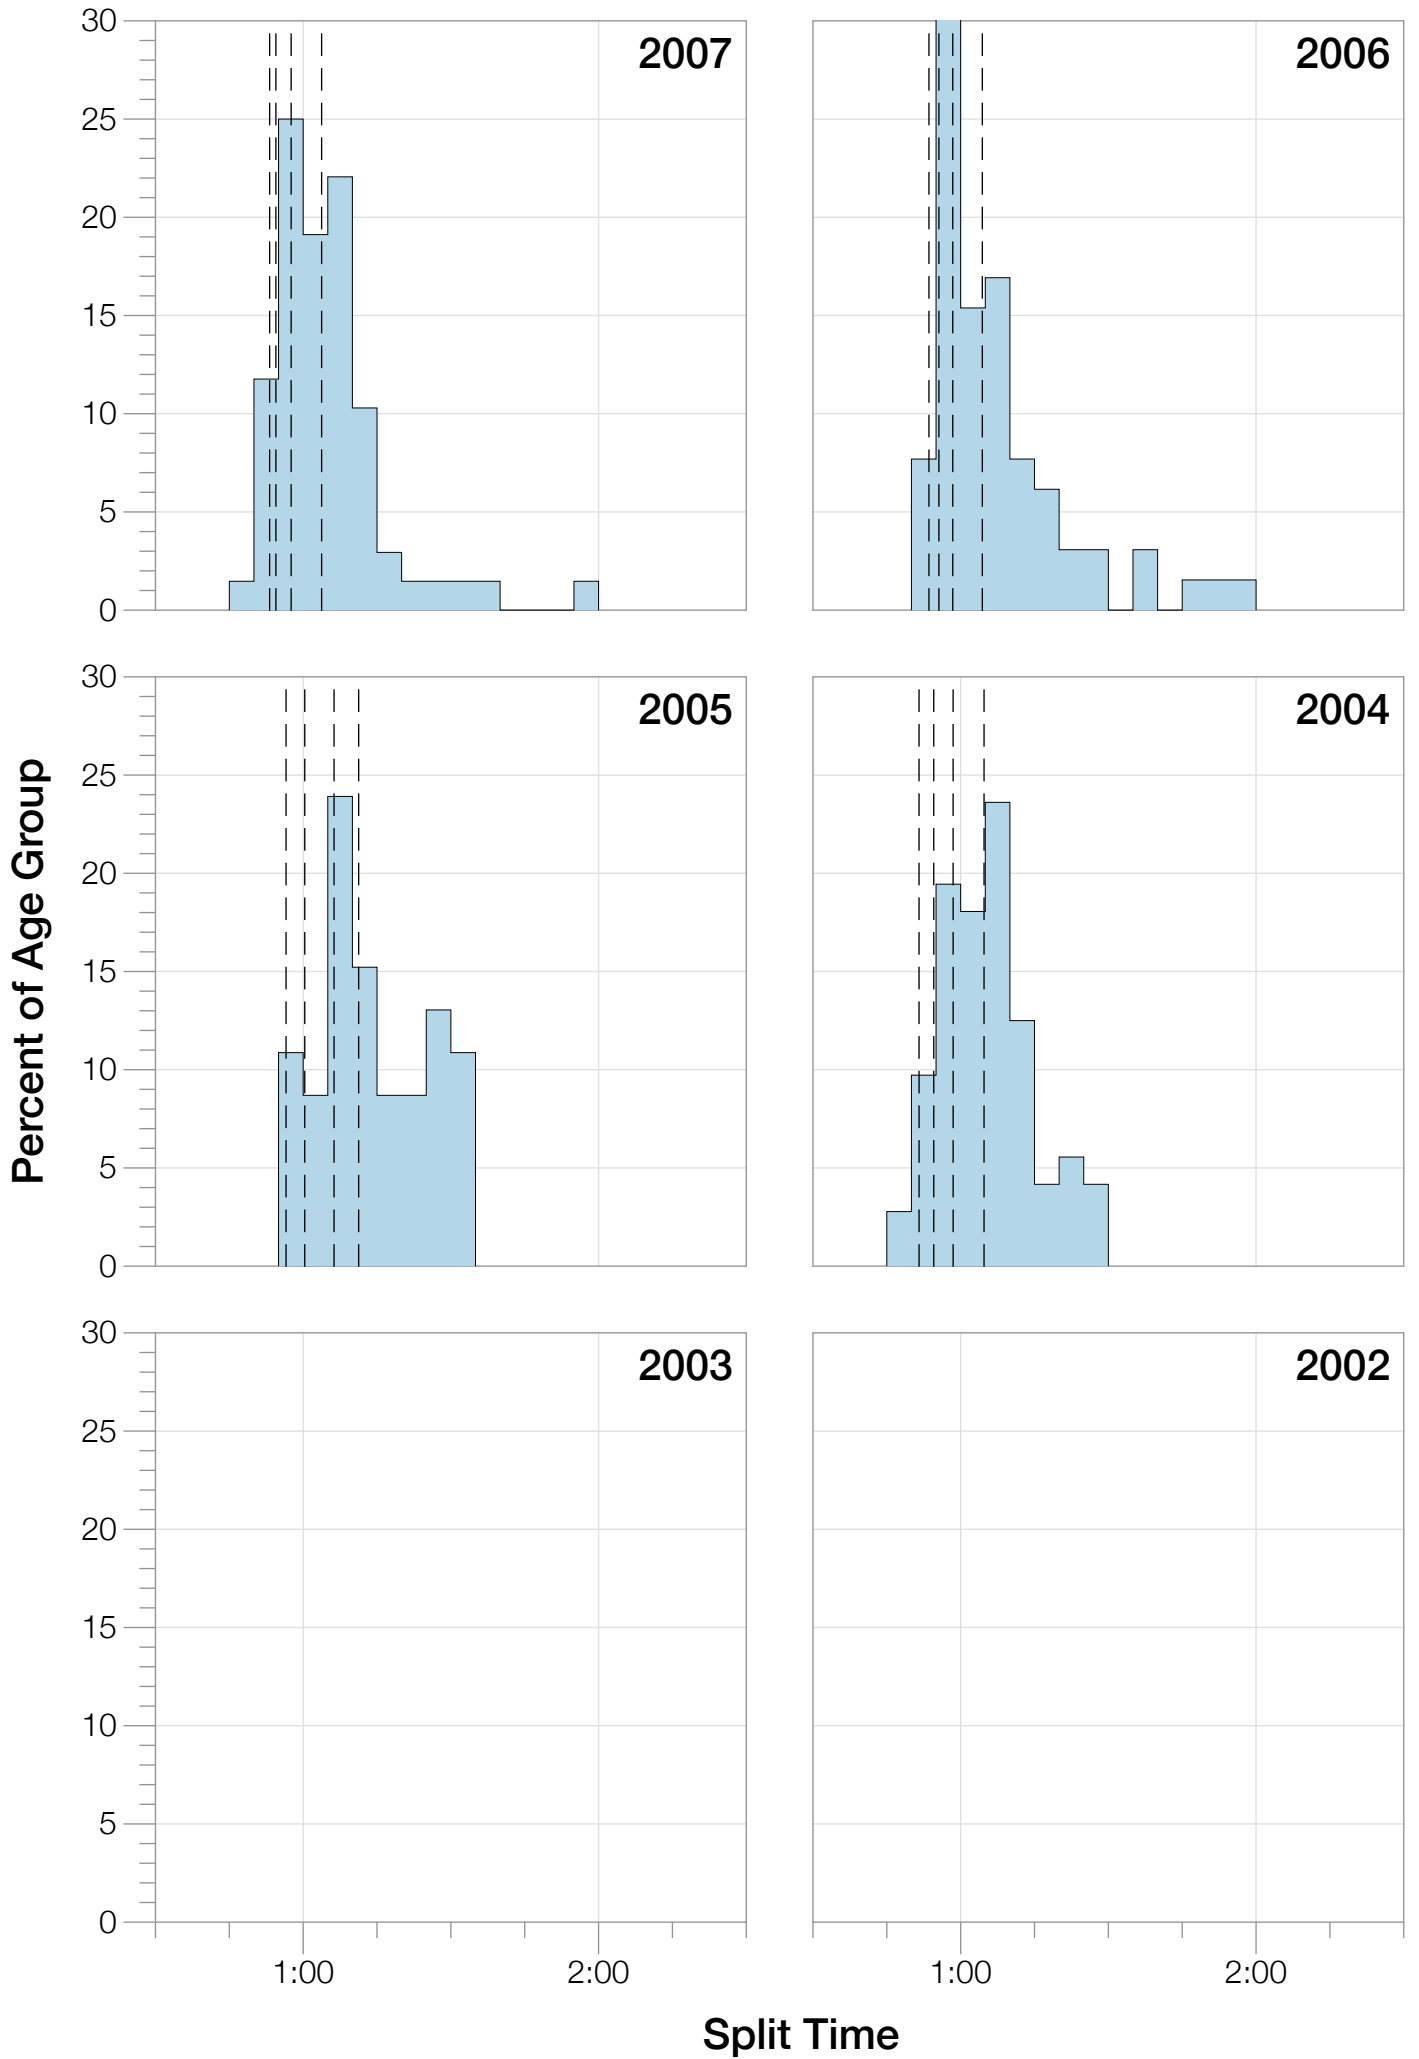

M25-29 Swim