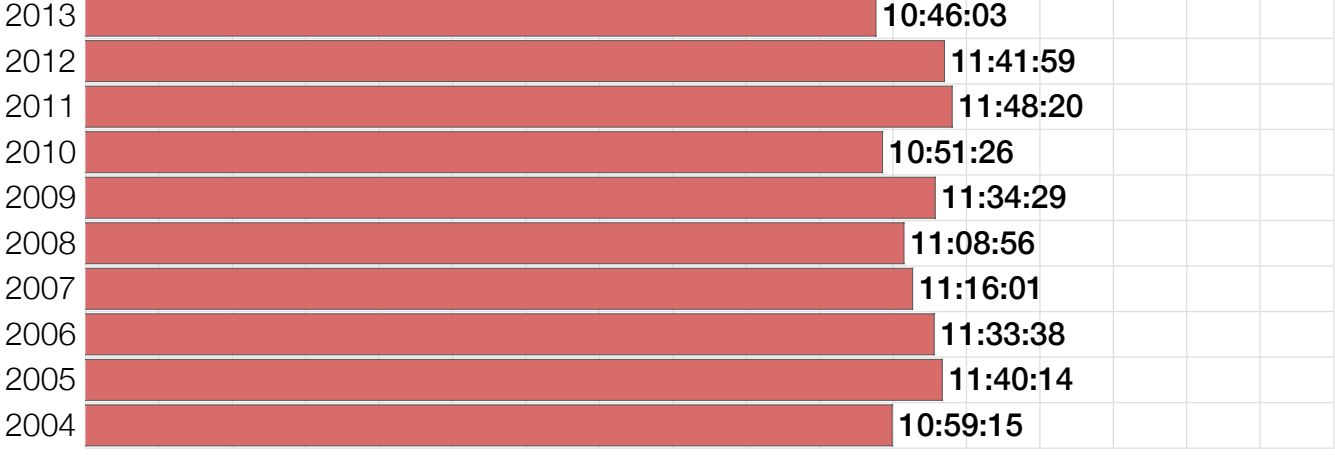

M30-34 Fastest Splits

M30-34 Median Splits

Year

Swim

Bike

Run

Overall

0 1 2 3 4 5 6 7 8 9 10 11 12 13 14 15 16 17

Split Time (hours)

M30-34 Slowest Splits

M30-34 Top 10 and Kona Times and Splits

Summary Statistics

Position	Swim Time	Bike Time	Run Time	Overall Time
Average Male Winner	0:50:17	4:31:44	2:50:22	8:14:22
Average Female Winner	0:55:43	4:59:46	3:14:15	9:12:02
Average 1st Age Grouper	0:57:32	4:53:51	3:07:41	9:02:00
Average 2nd Age Grouper	0:58:18	4:53:14	3:13:38	9:08:12
Average 3rd Age Grouper	0:57:09	4:56:17	3:18:27	9:14:27
Average 4th Age Grouper	0:57:46	4:52:11	3:25:17	9:18:05
Average 5th Age Grouper	0:59:13	4:56:19	3:23:56	9:22:28
Average 6th Age Grouper	0:57:33	5:01:10	3:24:47	9:26:40
Average 7th Age Grouper	1:00:46	5:01:54	3:25:51	9:31:33
Average 8th Age Grouper	1:00:03	5:00:24	3:31:42	9:35:31
Average 9th Age Grouper	0:57:45	5:01:33	3:34:43	9:37:37
Average 10th Age Grouper	0:58:55	5:01:49	3:35:32	9:39:59
Kona Qualifier Average	0:57:40	4:54:27	3:13:15	9:08:13
Top 10 Age Grouper Average	0:58:30	4:57:52	3:24:09	9:23:39