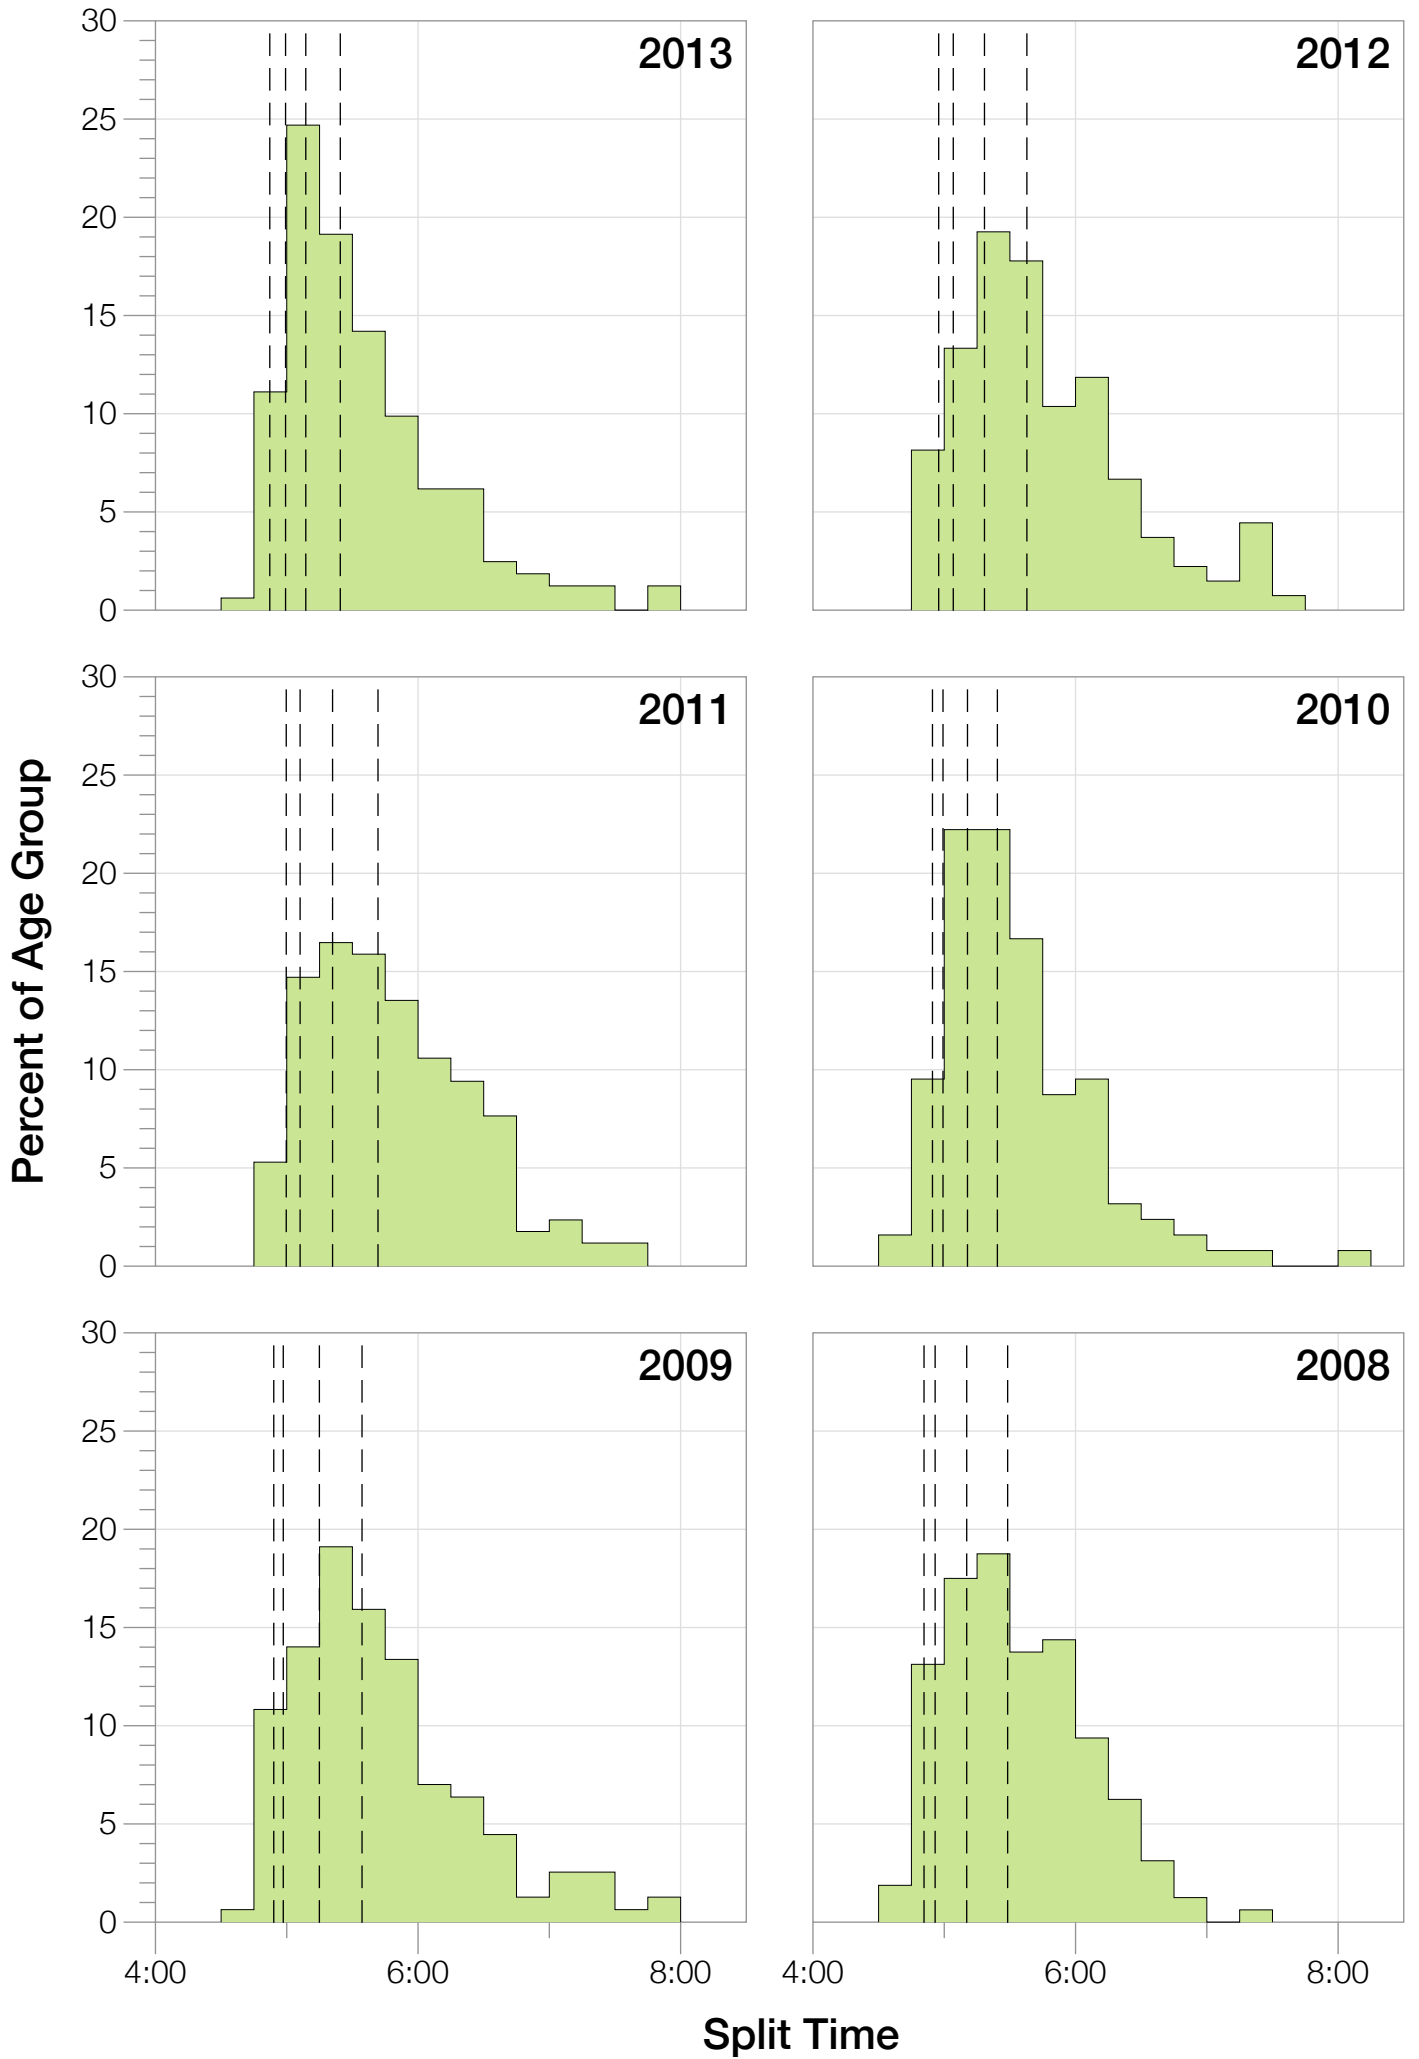

M30-34 Bike