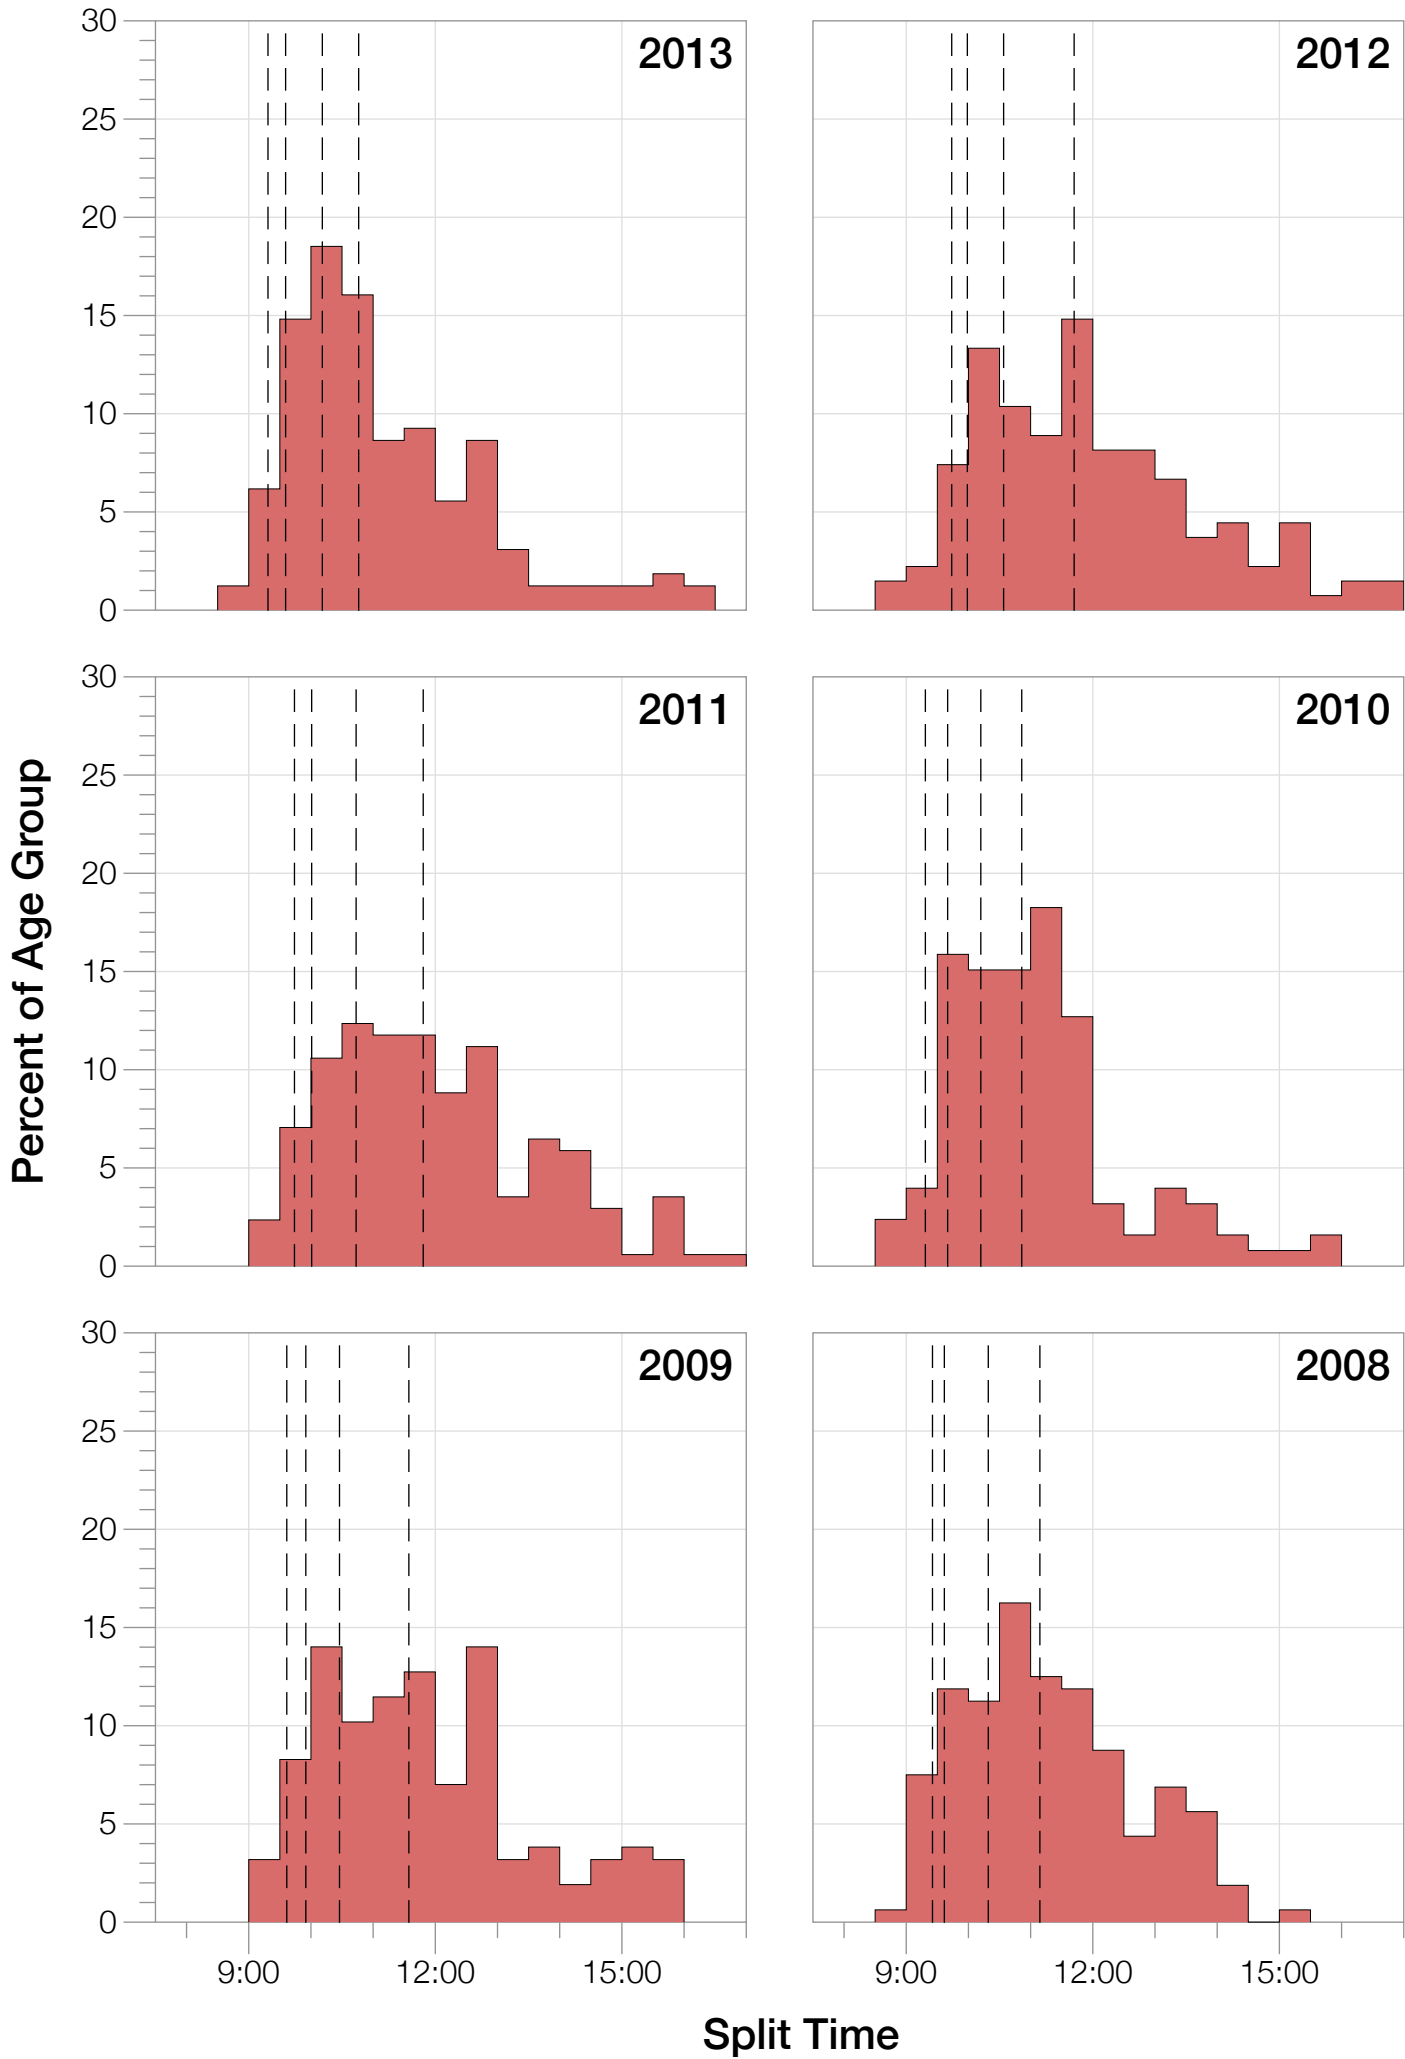

M30-34 Overall