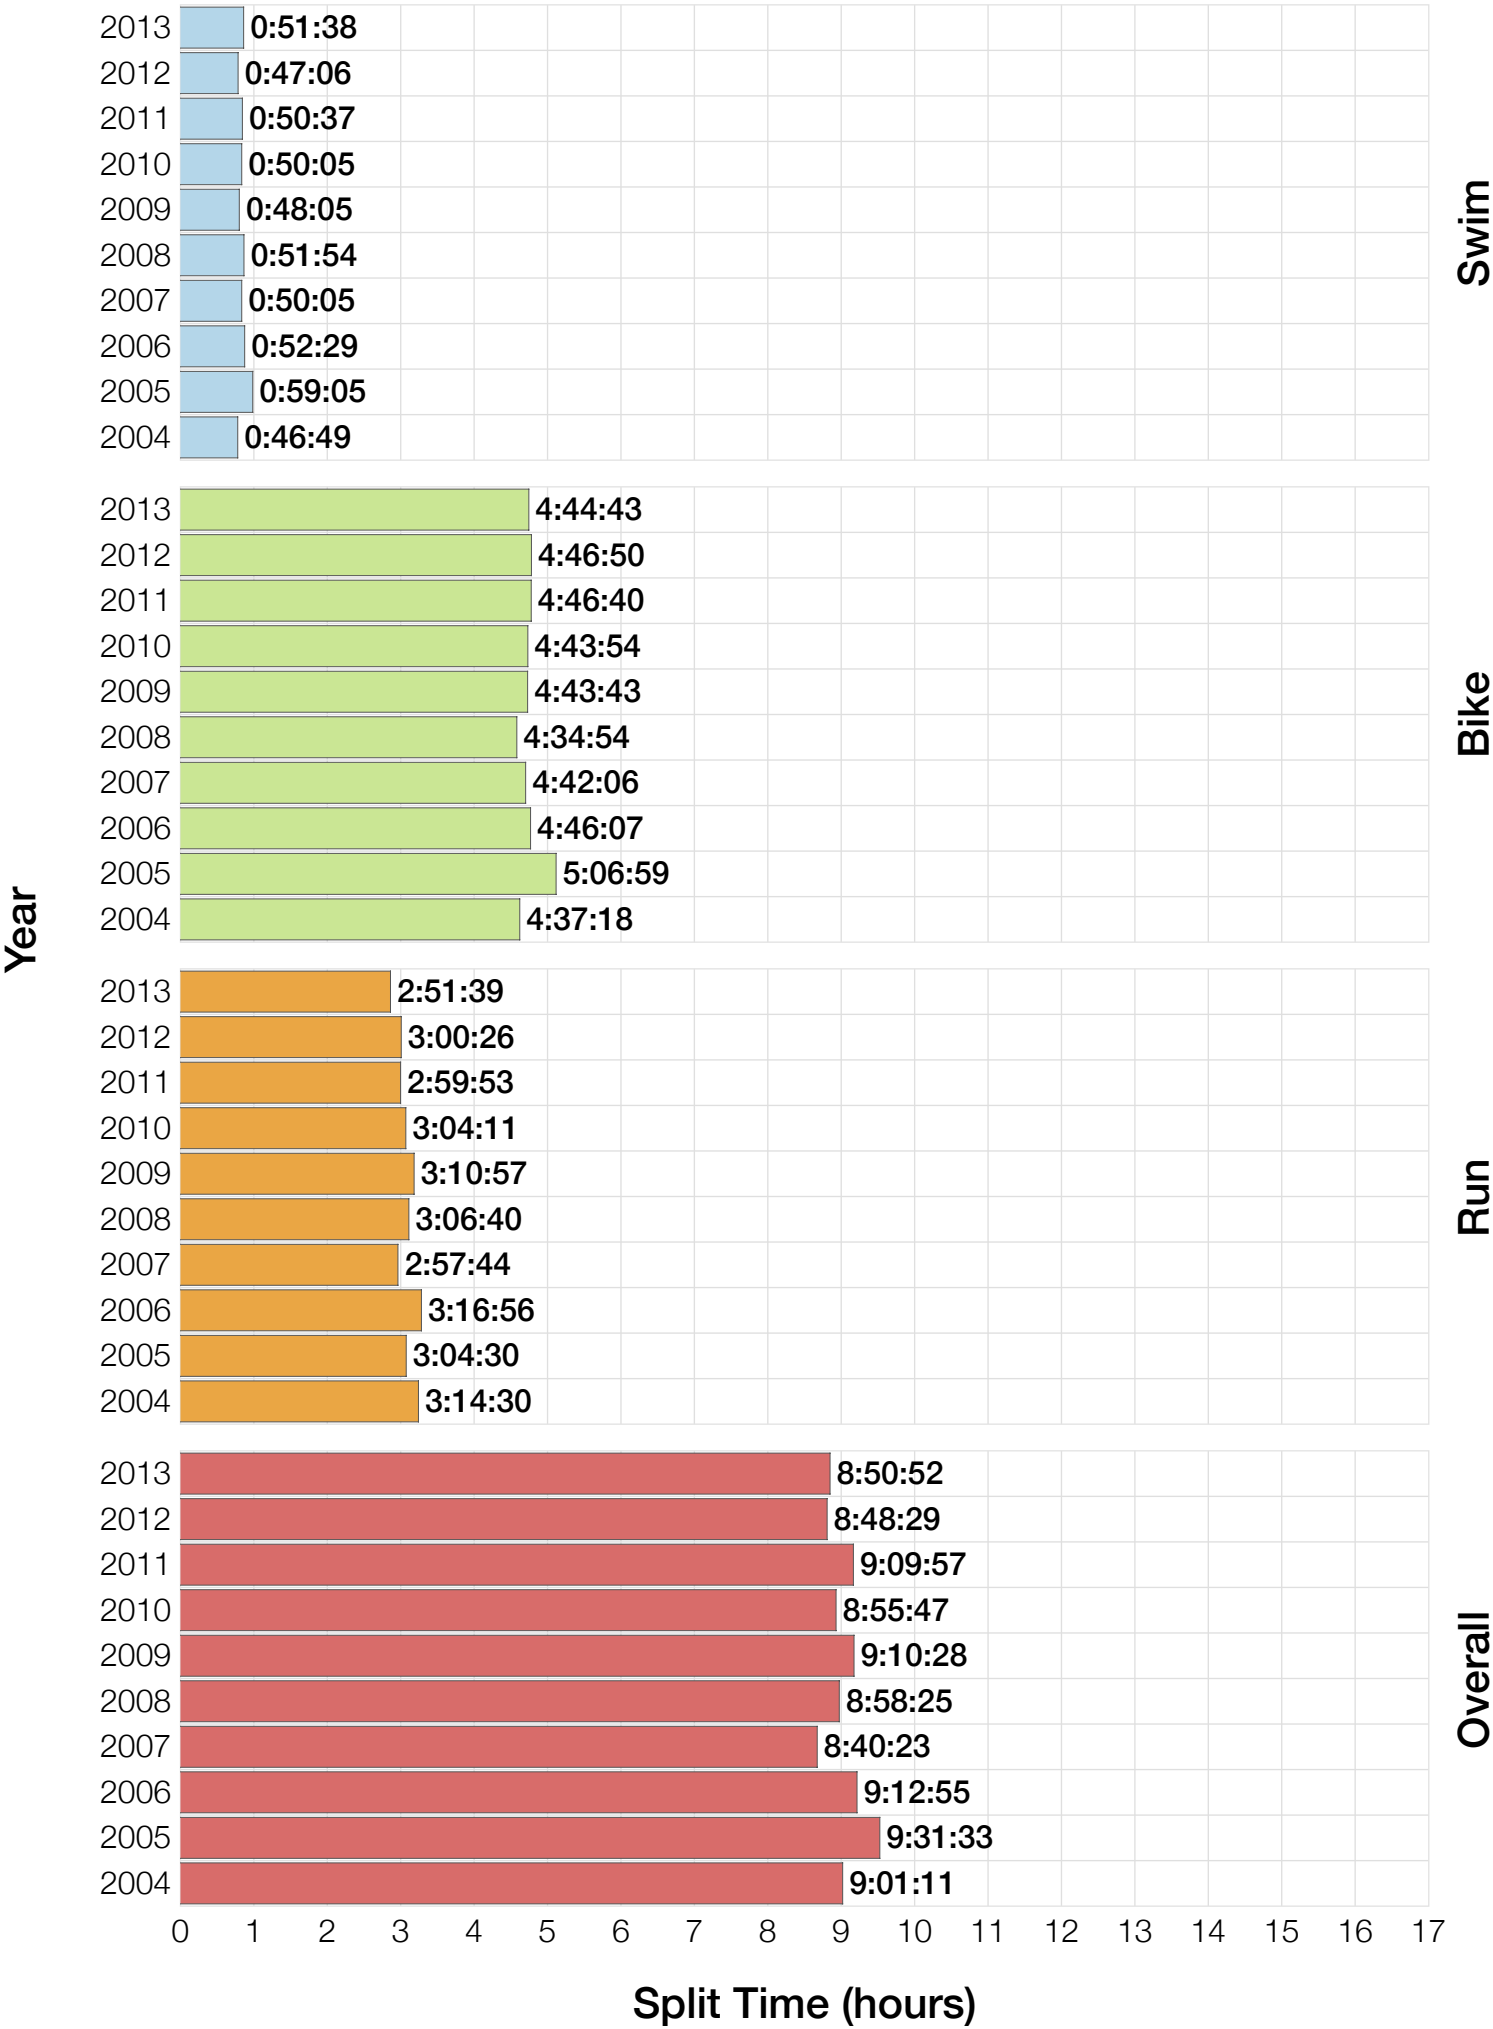

M30-34 Fastest Splits