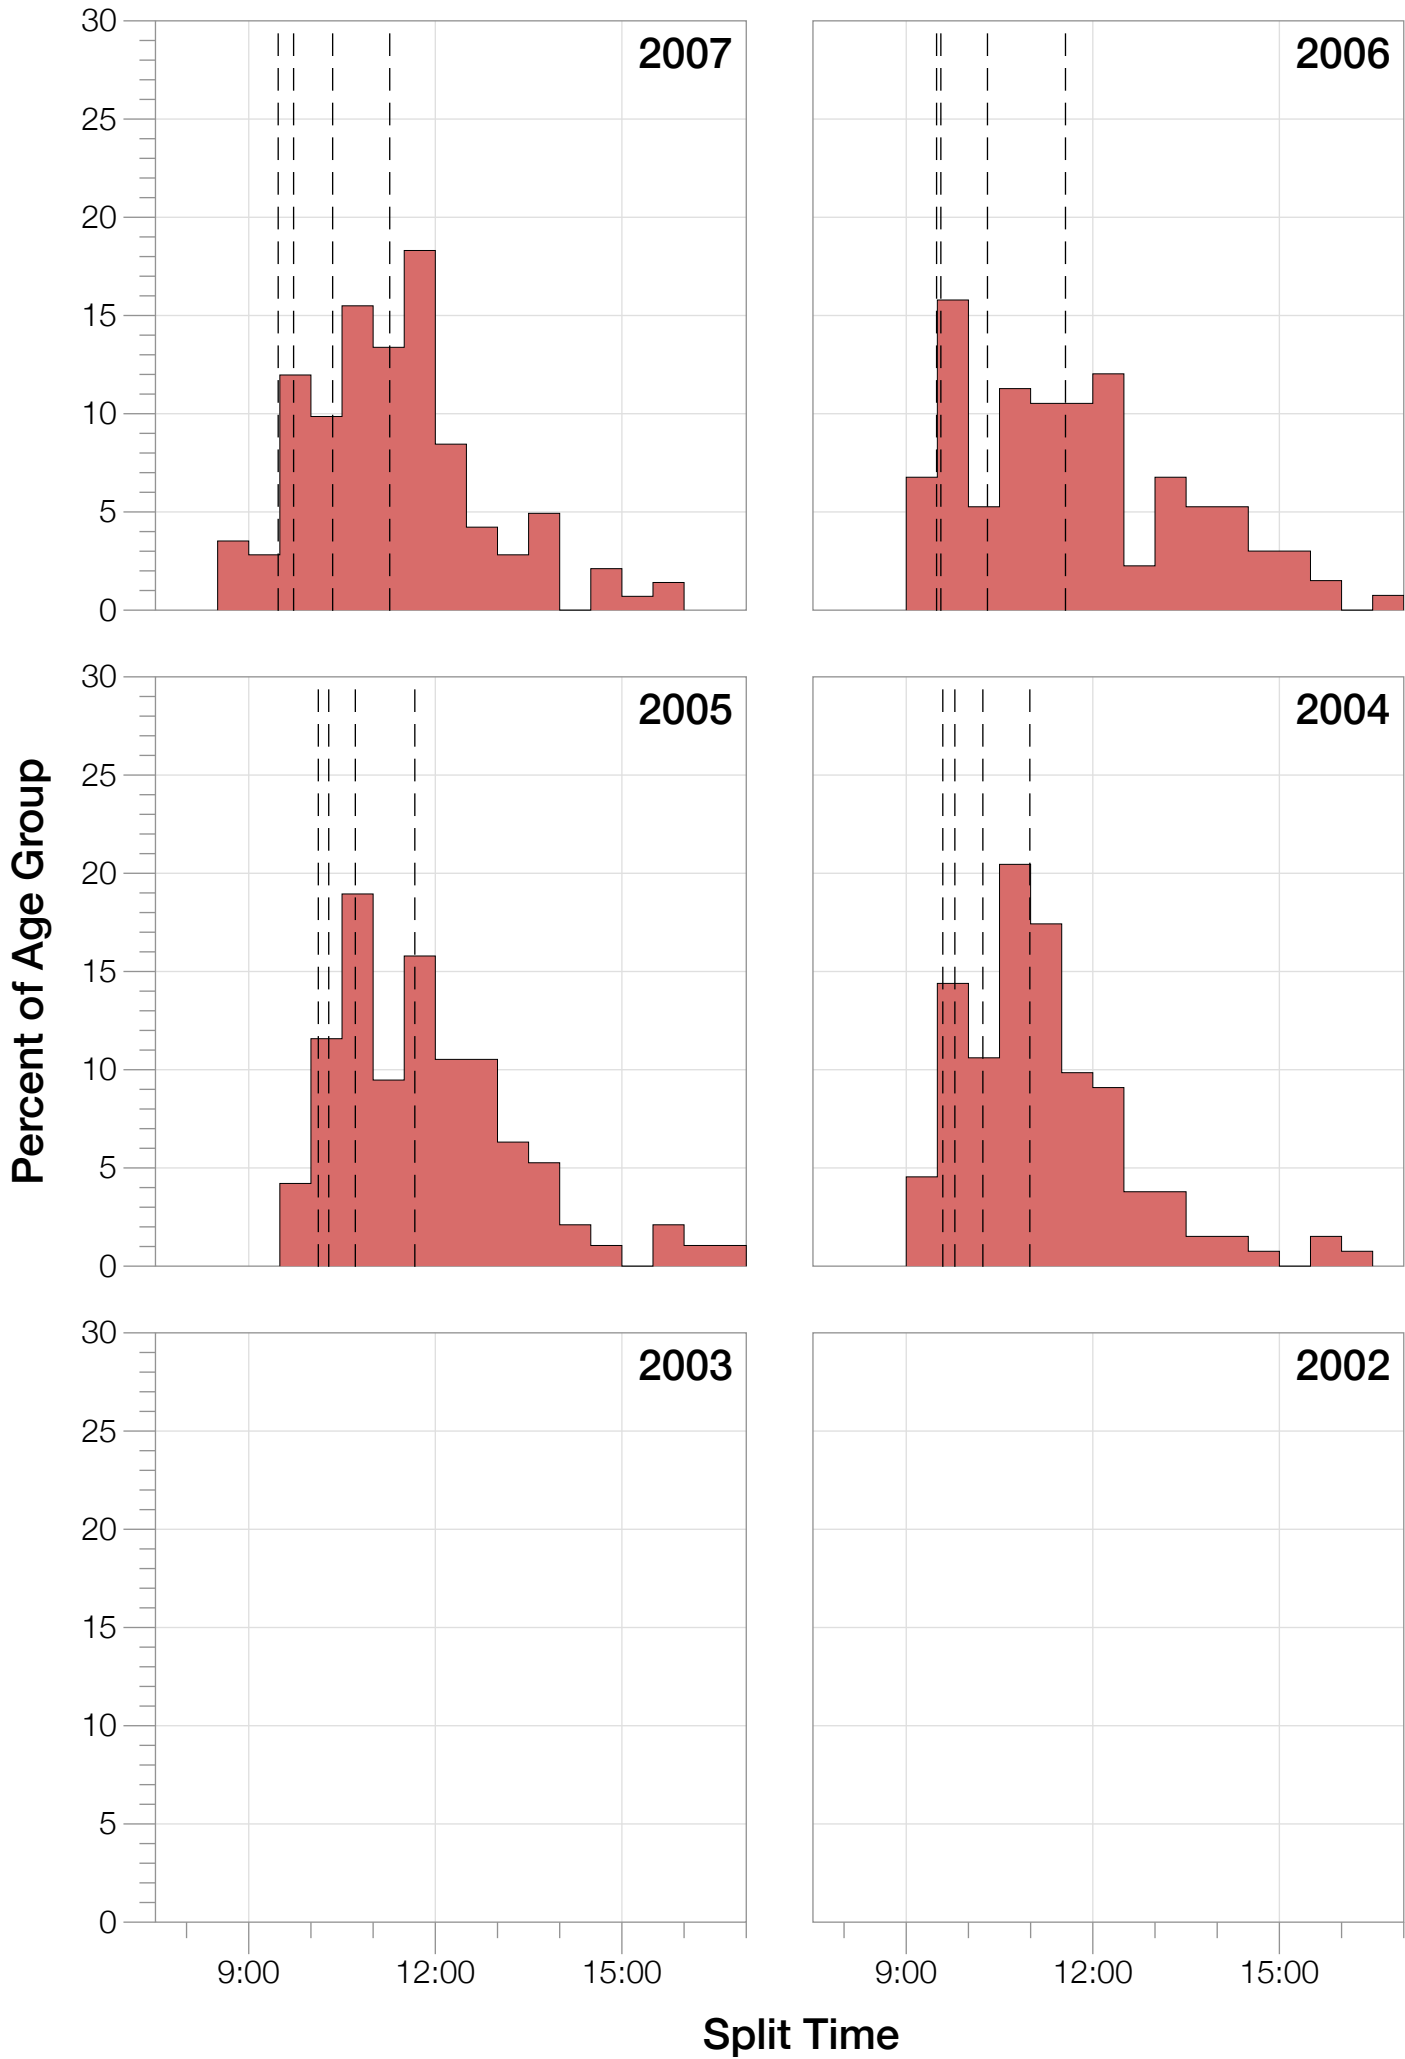

M30-34 Overall