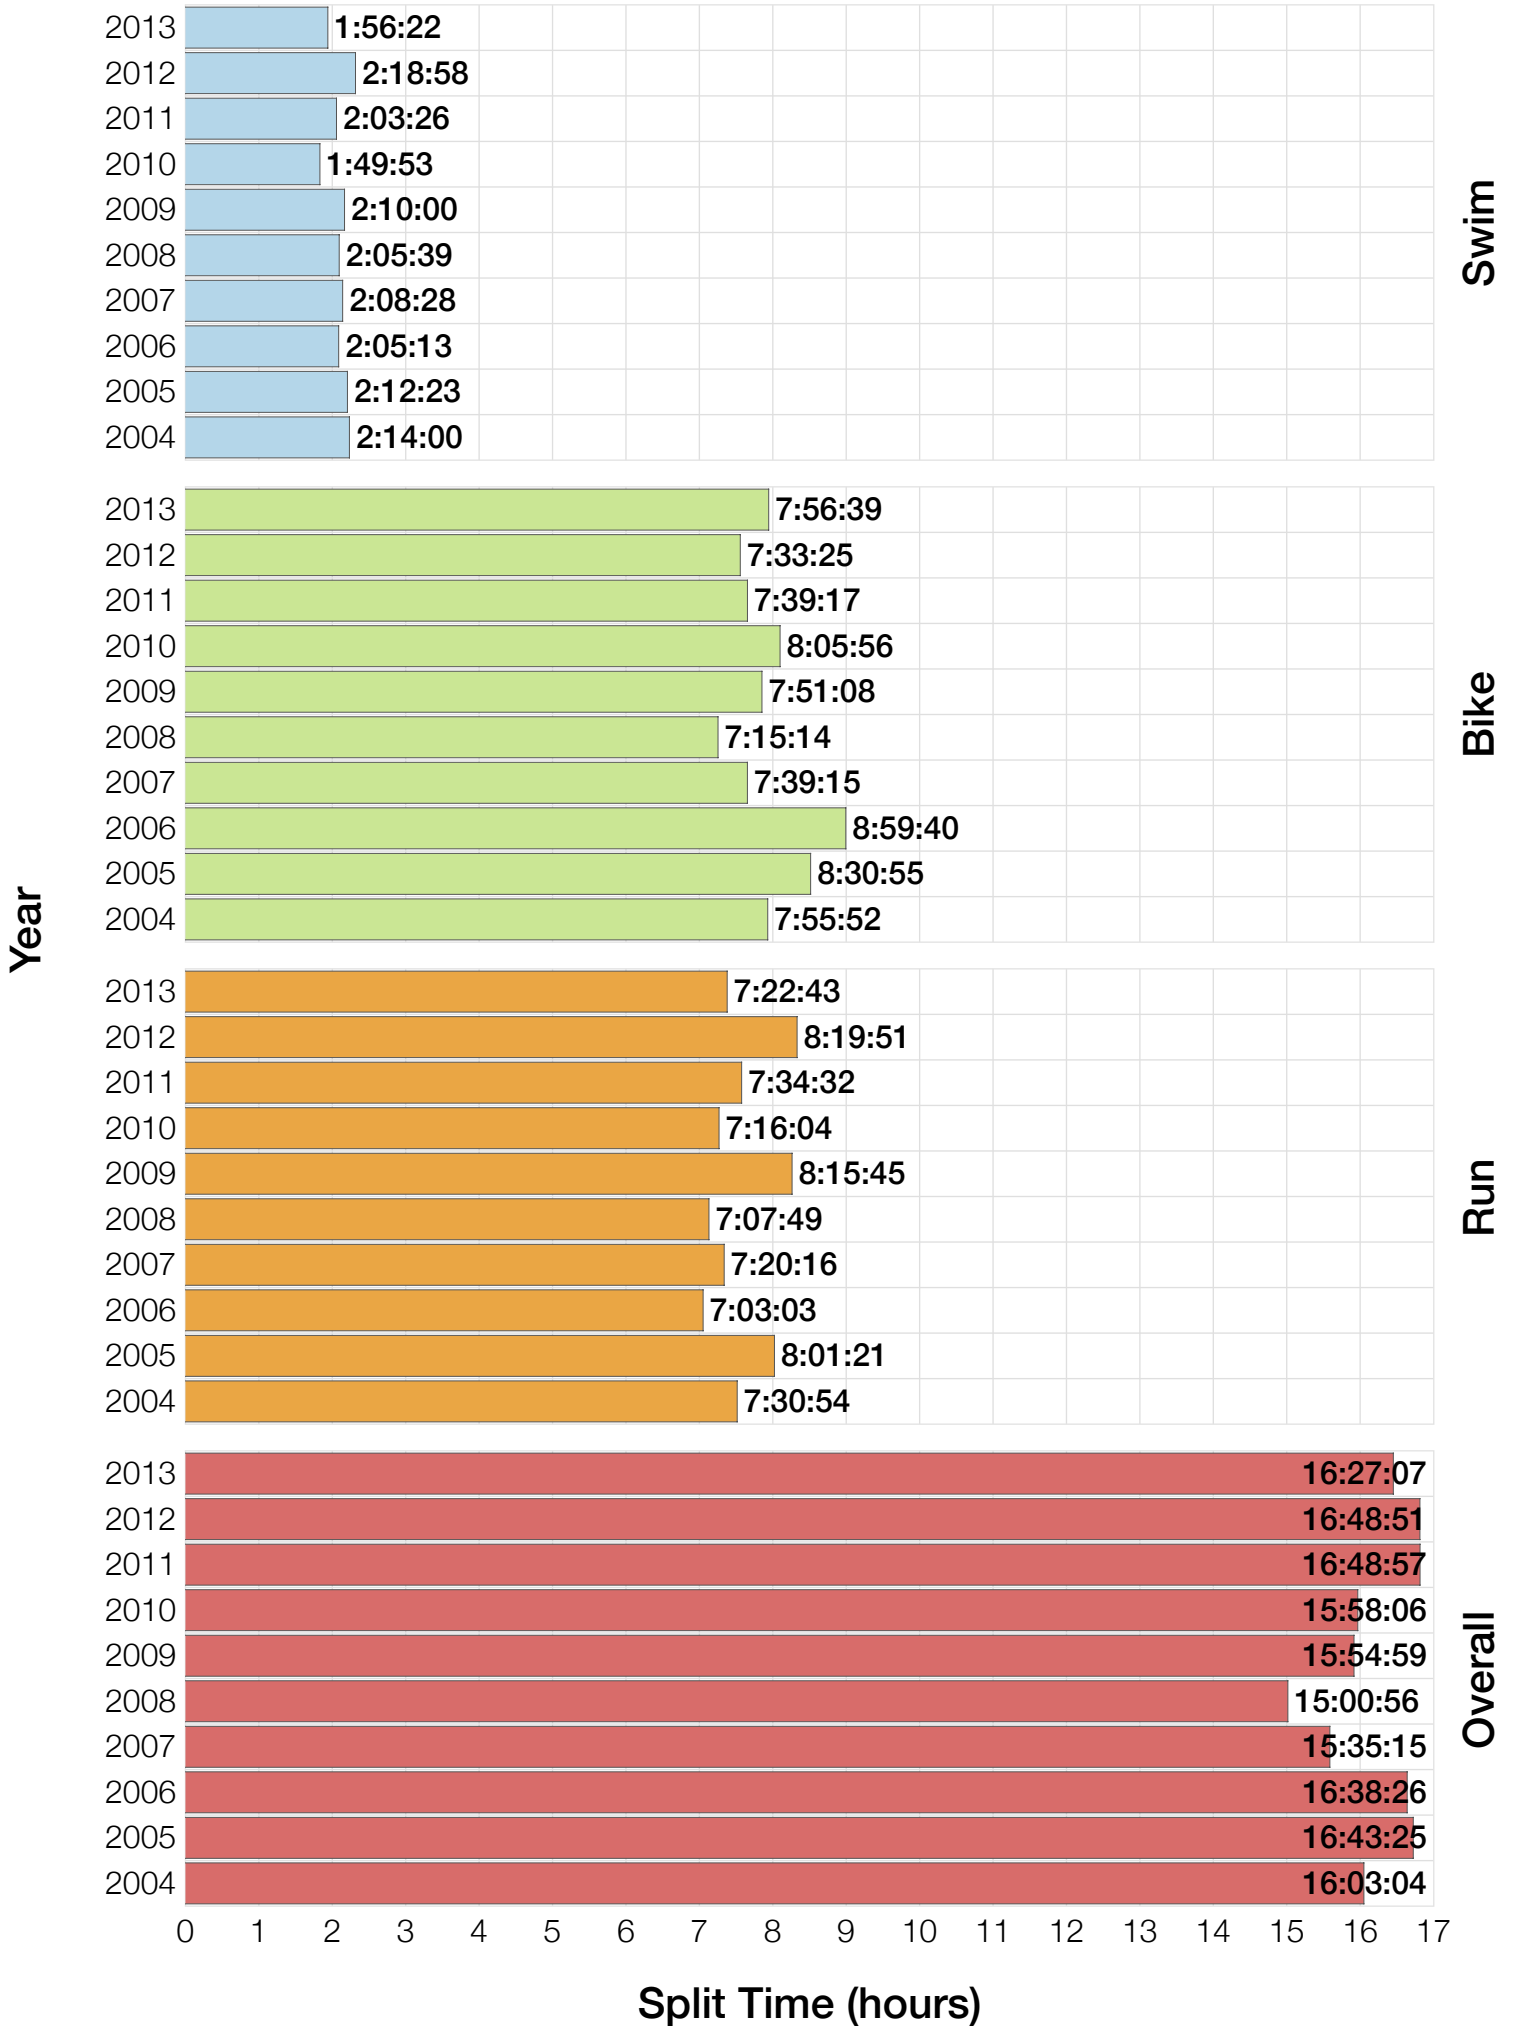

Ironman Western Australia M30-34 Stats

M30-34 Summary Statistics

Year	Finishers	M30-34 Finishers	Male Winner's Time	Female Winner's Time	M30-34 Winner's Time
2004	779	132	8:16:00	9:03:37	9:01:11
2005	588	95	8:27:36	9:31:32	9:31:33
2006	768	133	8:08:57	9:10:01	9:12:55
2007	901	142	8:06:00	9:00:55	8:40:23
2008	1029	160	8:07:06	8:59:24	8:58:25
2009	1124	157	8:13:59	9:16:52	9:10:28
2010	998	126	8:14:01	9:19:44	8:55:47
2011	1180	170	8:12:39	9:25:38	9:09:57
2012	1240	135	8:29:06	9:13:00	8:48:29
2013	1330	162	8:08:16	8:59:44	8:50:52
Average	994	141	8:14:22	9:12:02	9:02:00

Split Time (hours)

M30-34 Slowest Splits

M30-34 Top 10 and Kona Times and Splits

Summary Statistics

Position	Swim Time	Bike Time	Run Time	Overall Time
Average Male Winner	0:50:17	4:31:44	2:50:22	8:14:22
Average Female Winner	0:55:43	4:59:46	3:14:15	9:12:02
Average 1st Age Grouper	0:57:32	4:53:51	3:07:41	9:02:00
Average 2nd Age Grouper	0:58:18	4:53:14	3:13:38	9:08:12
Average 3rd Age Grouper	0:57:09	4:56:17	3:18:27	9:14:27
Average 4th Age Grouper	0:57:46	4:52:11	3:25:17	9:18:05
Average 5th Age Grouper	0:59:13	4:56:19	3:23:56	9:22:28
Average 6th Age Grouper	0:57:33	5:01:10	3:24:47	9:26:40
Average 7th Age Grouper	1:00:46	5:01:54	3:25:51	9:31:33
Average 8th Age Grouper	1:00:03	5:00:24	3:31:42	9:35:31
Average 9th Age Grouper	0:57:45	5:01:33	3:34:43	9:37:37
Average 10th Age Grouper	0:58:55	5:01:49	3:35:32	9:39:59
Kona Qualifier Average	0:57:40	4:54:27	3:13:15	9:08:13
Top 10 Age Grouper Average	0:58:30	4:57:52	3:24:09	9:23:39