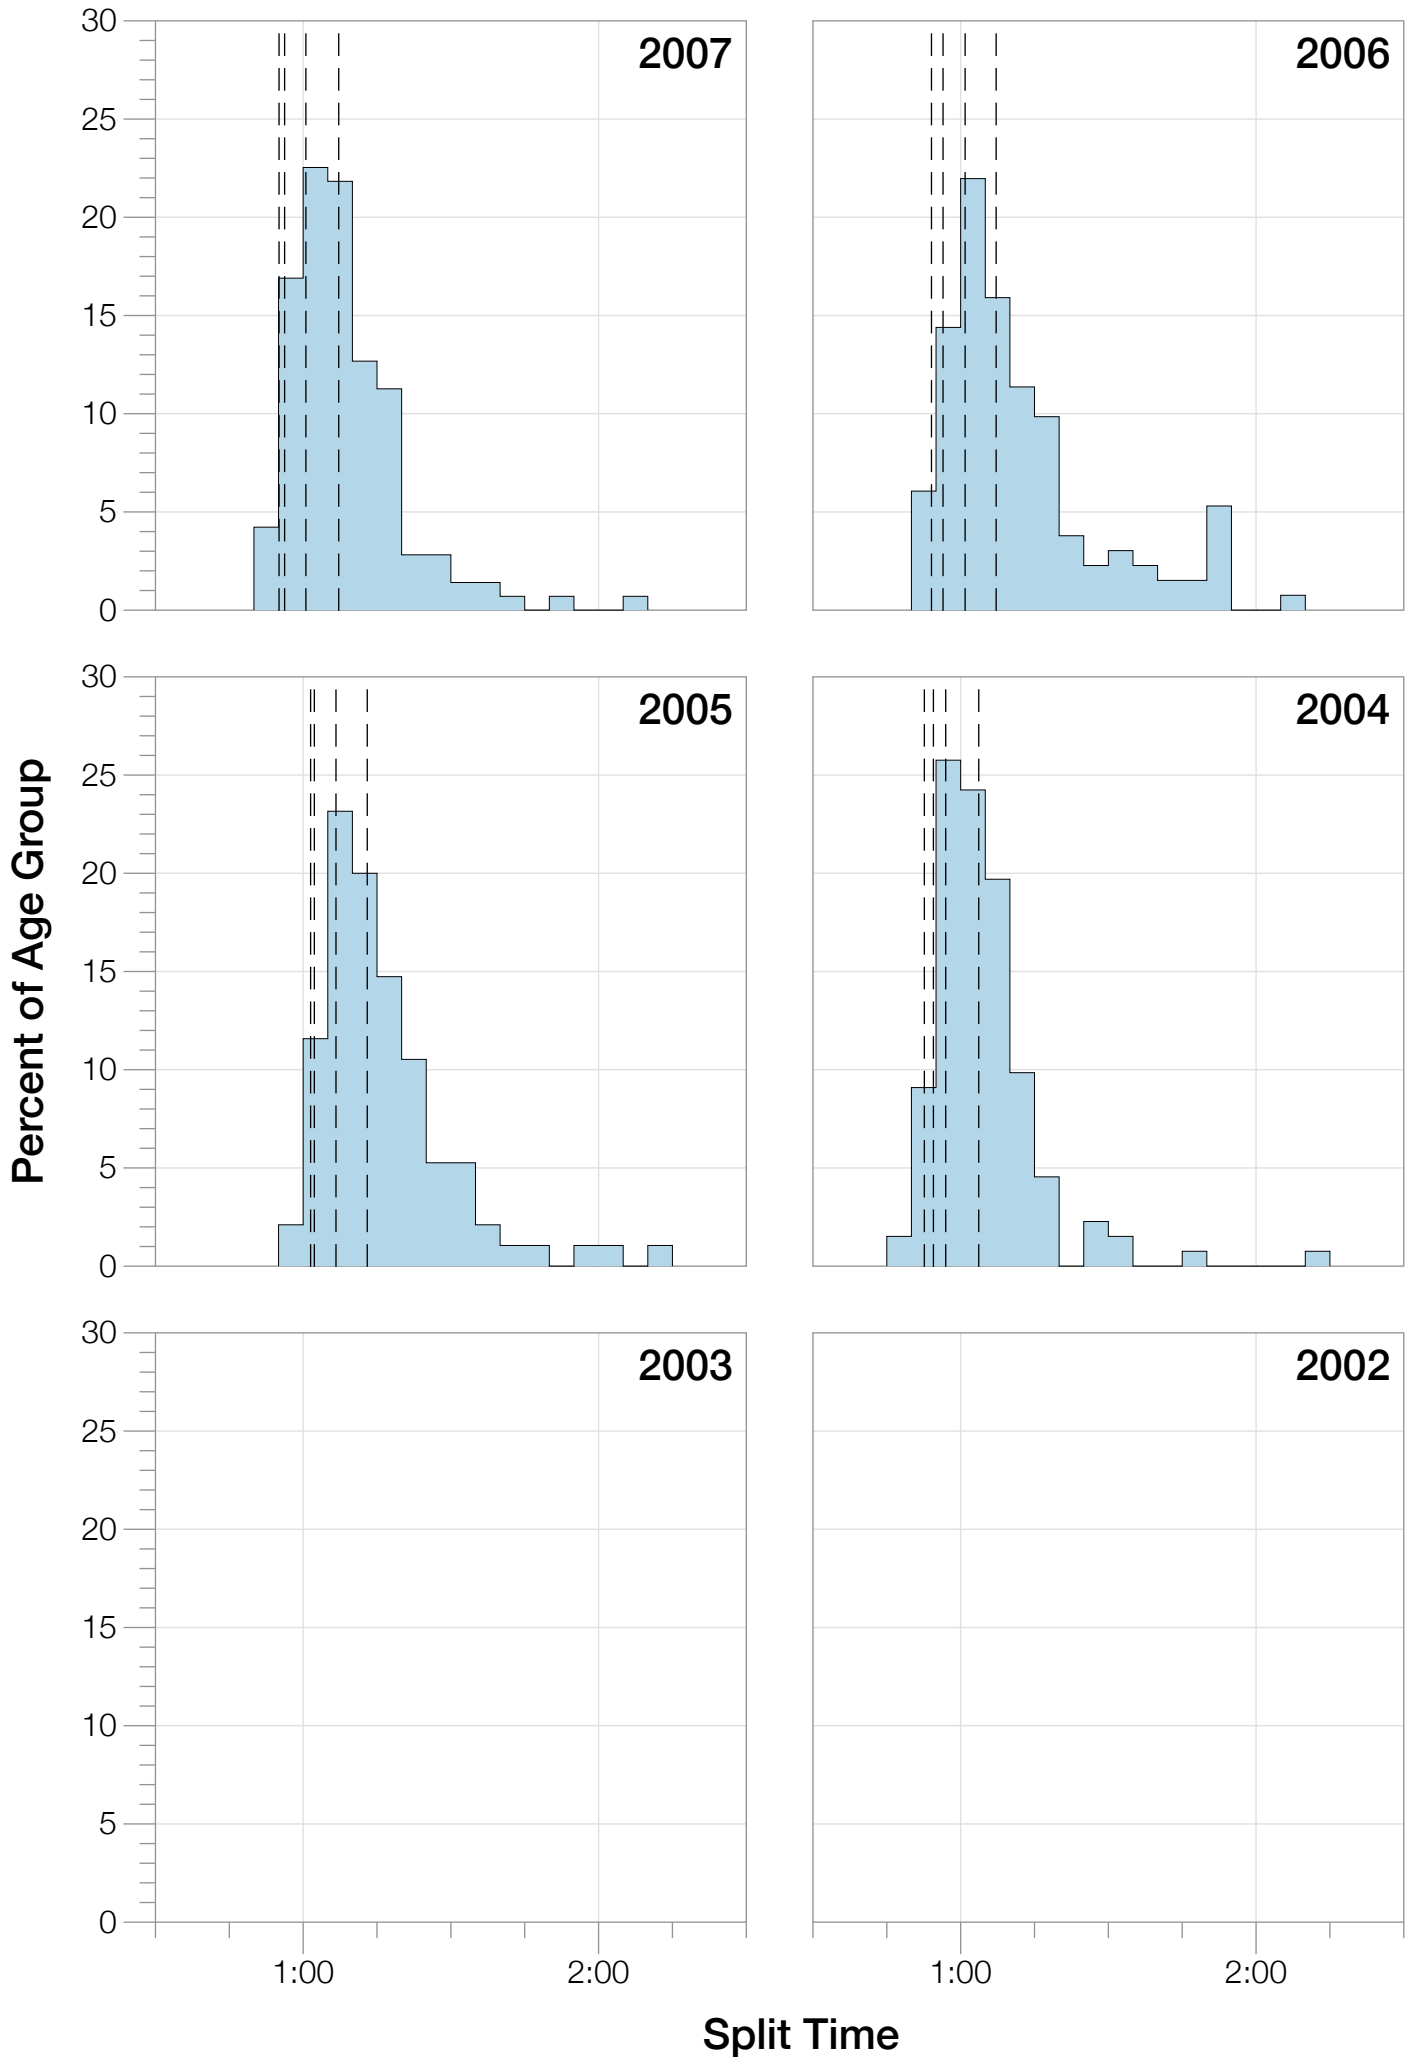

M30-34 Swim