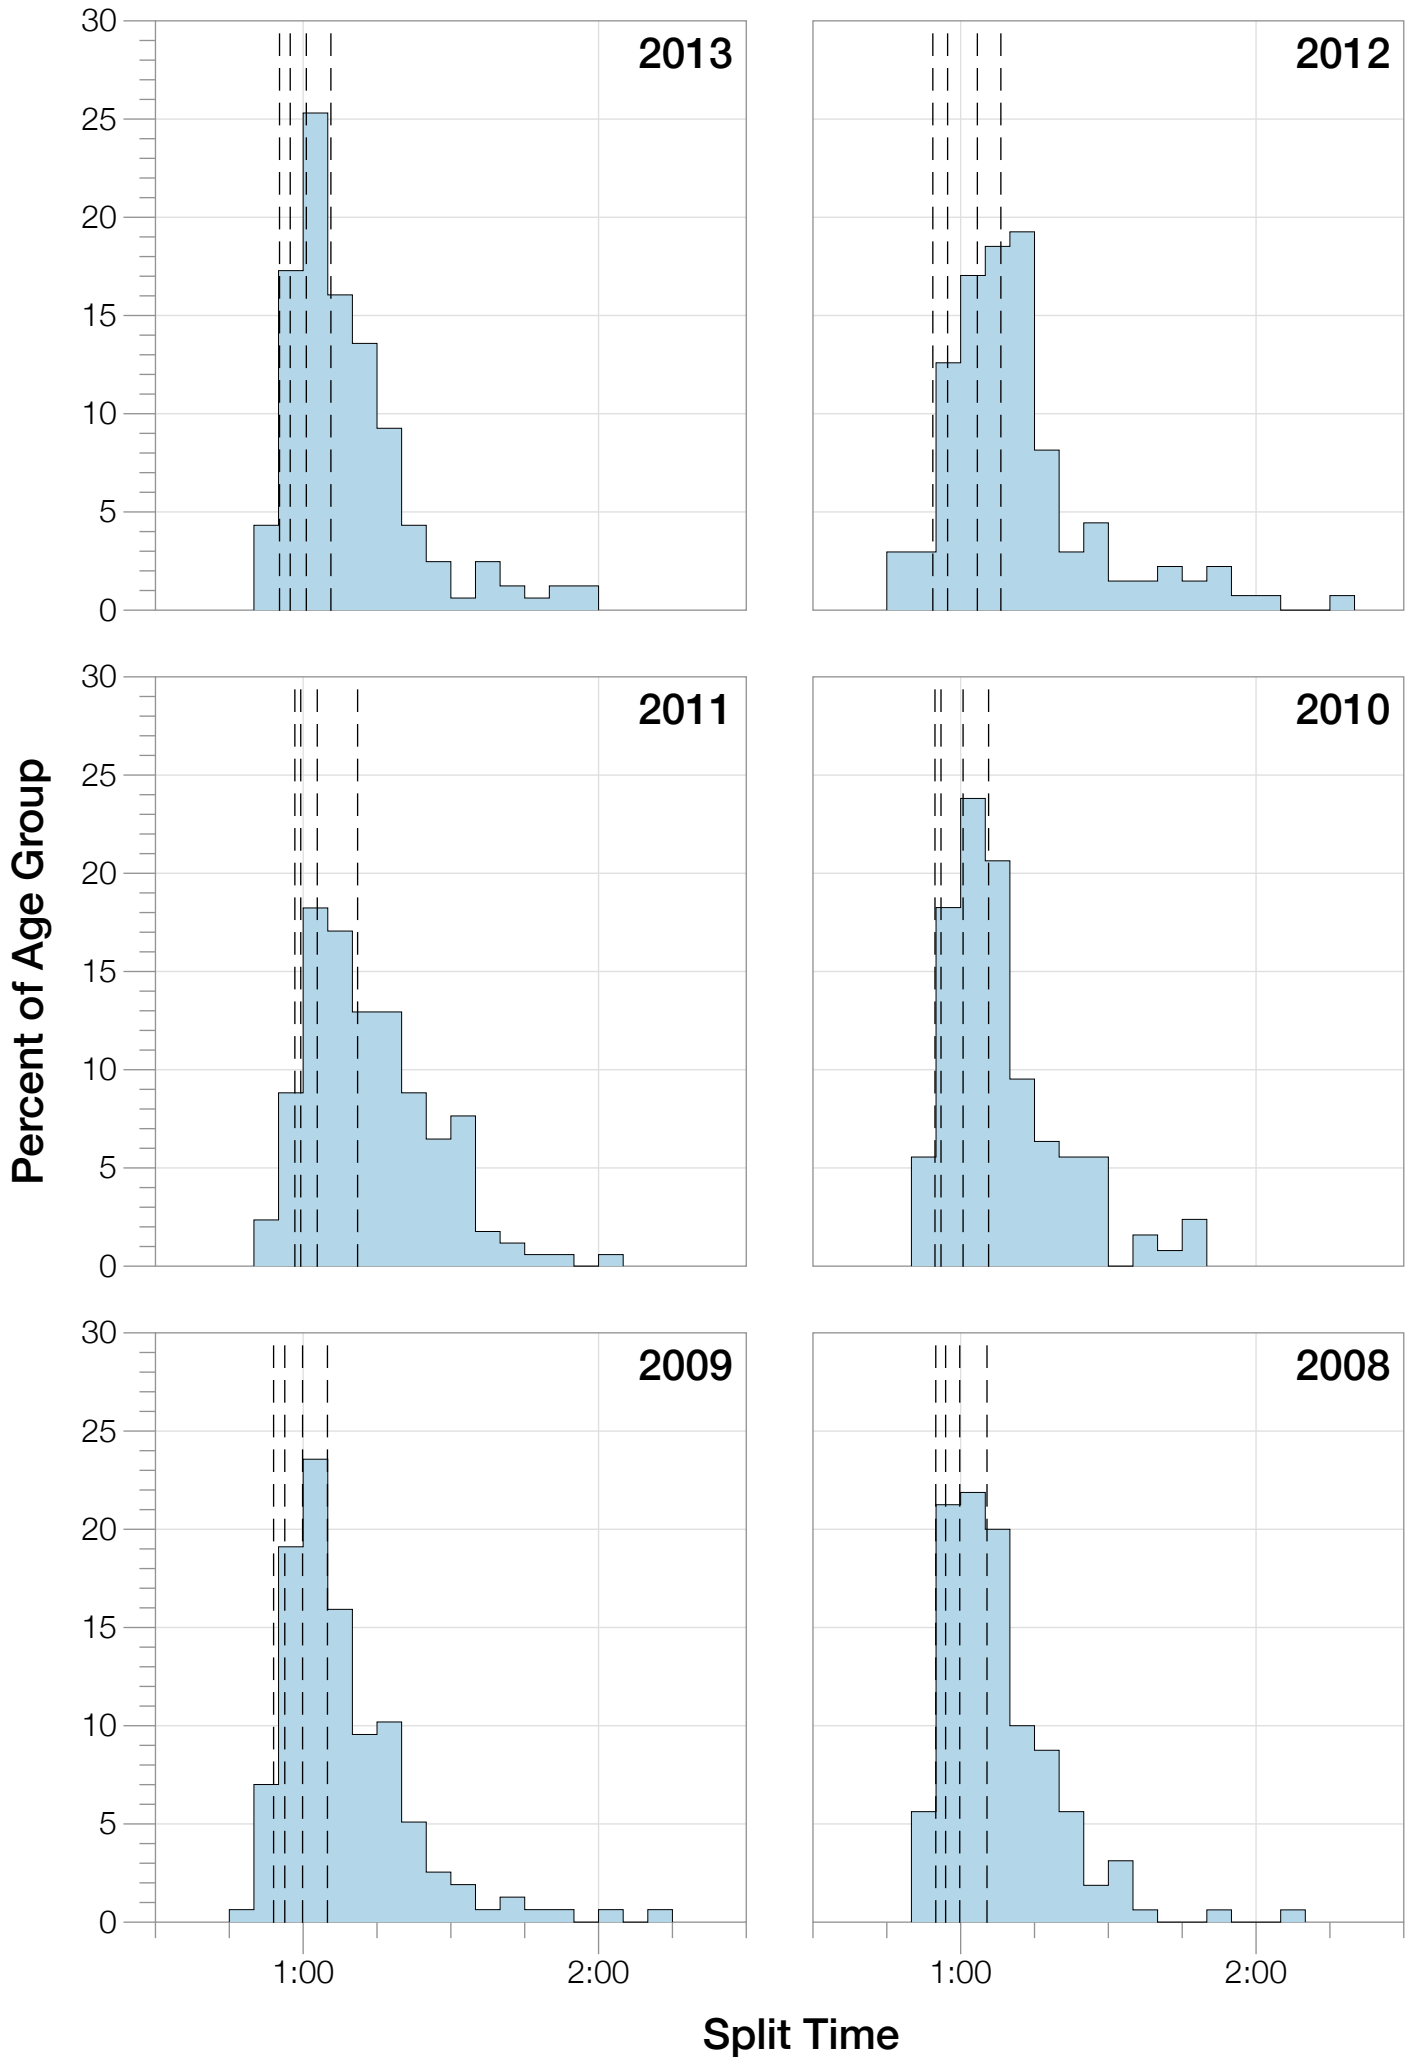

M30-34 Summary Statistics

Year	Finishers	M30-34 Finishers	Male Winner's Time	Female Winner's Time	M30-34 Winner's Time
2004	779	132	8:16:00	9:03:37	9:01:11
2005	588	95	8:27:36	9:31:32	9:31:33
2006	768	133	8:08:57	9:10:01	9:12:55
2007	901	142	8:06:00	9:00:55	8:40:23
2008	1029	160	8:07:06	8:59:24	8:58:25
2009	1124	157	8:13:59	9:16:52	9:10:28
2010	998	126	8:14:01	9:19:44	8:55:47
2011	1180	170	8:12:39	9:25:38	9:09:57
2012	1240	135	8:29:06	9:13:00	8:48:29
2013	1330	162	8:08:16	8:59:44	8:50:52
Average	994	141	8:14:22	9:12:02	9:02:00

M30-34 Swim