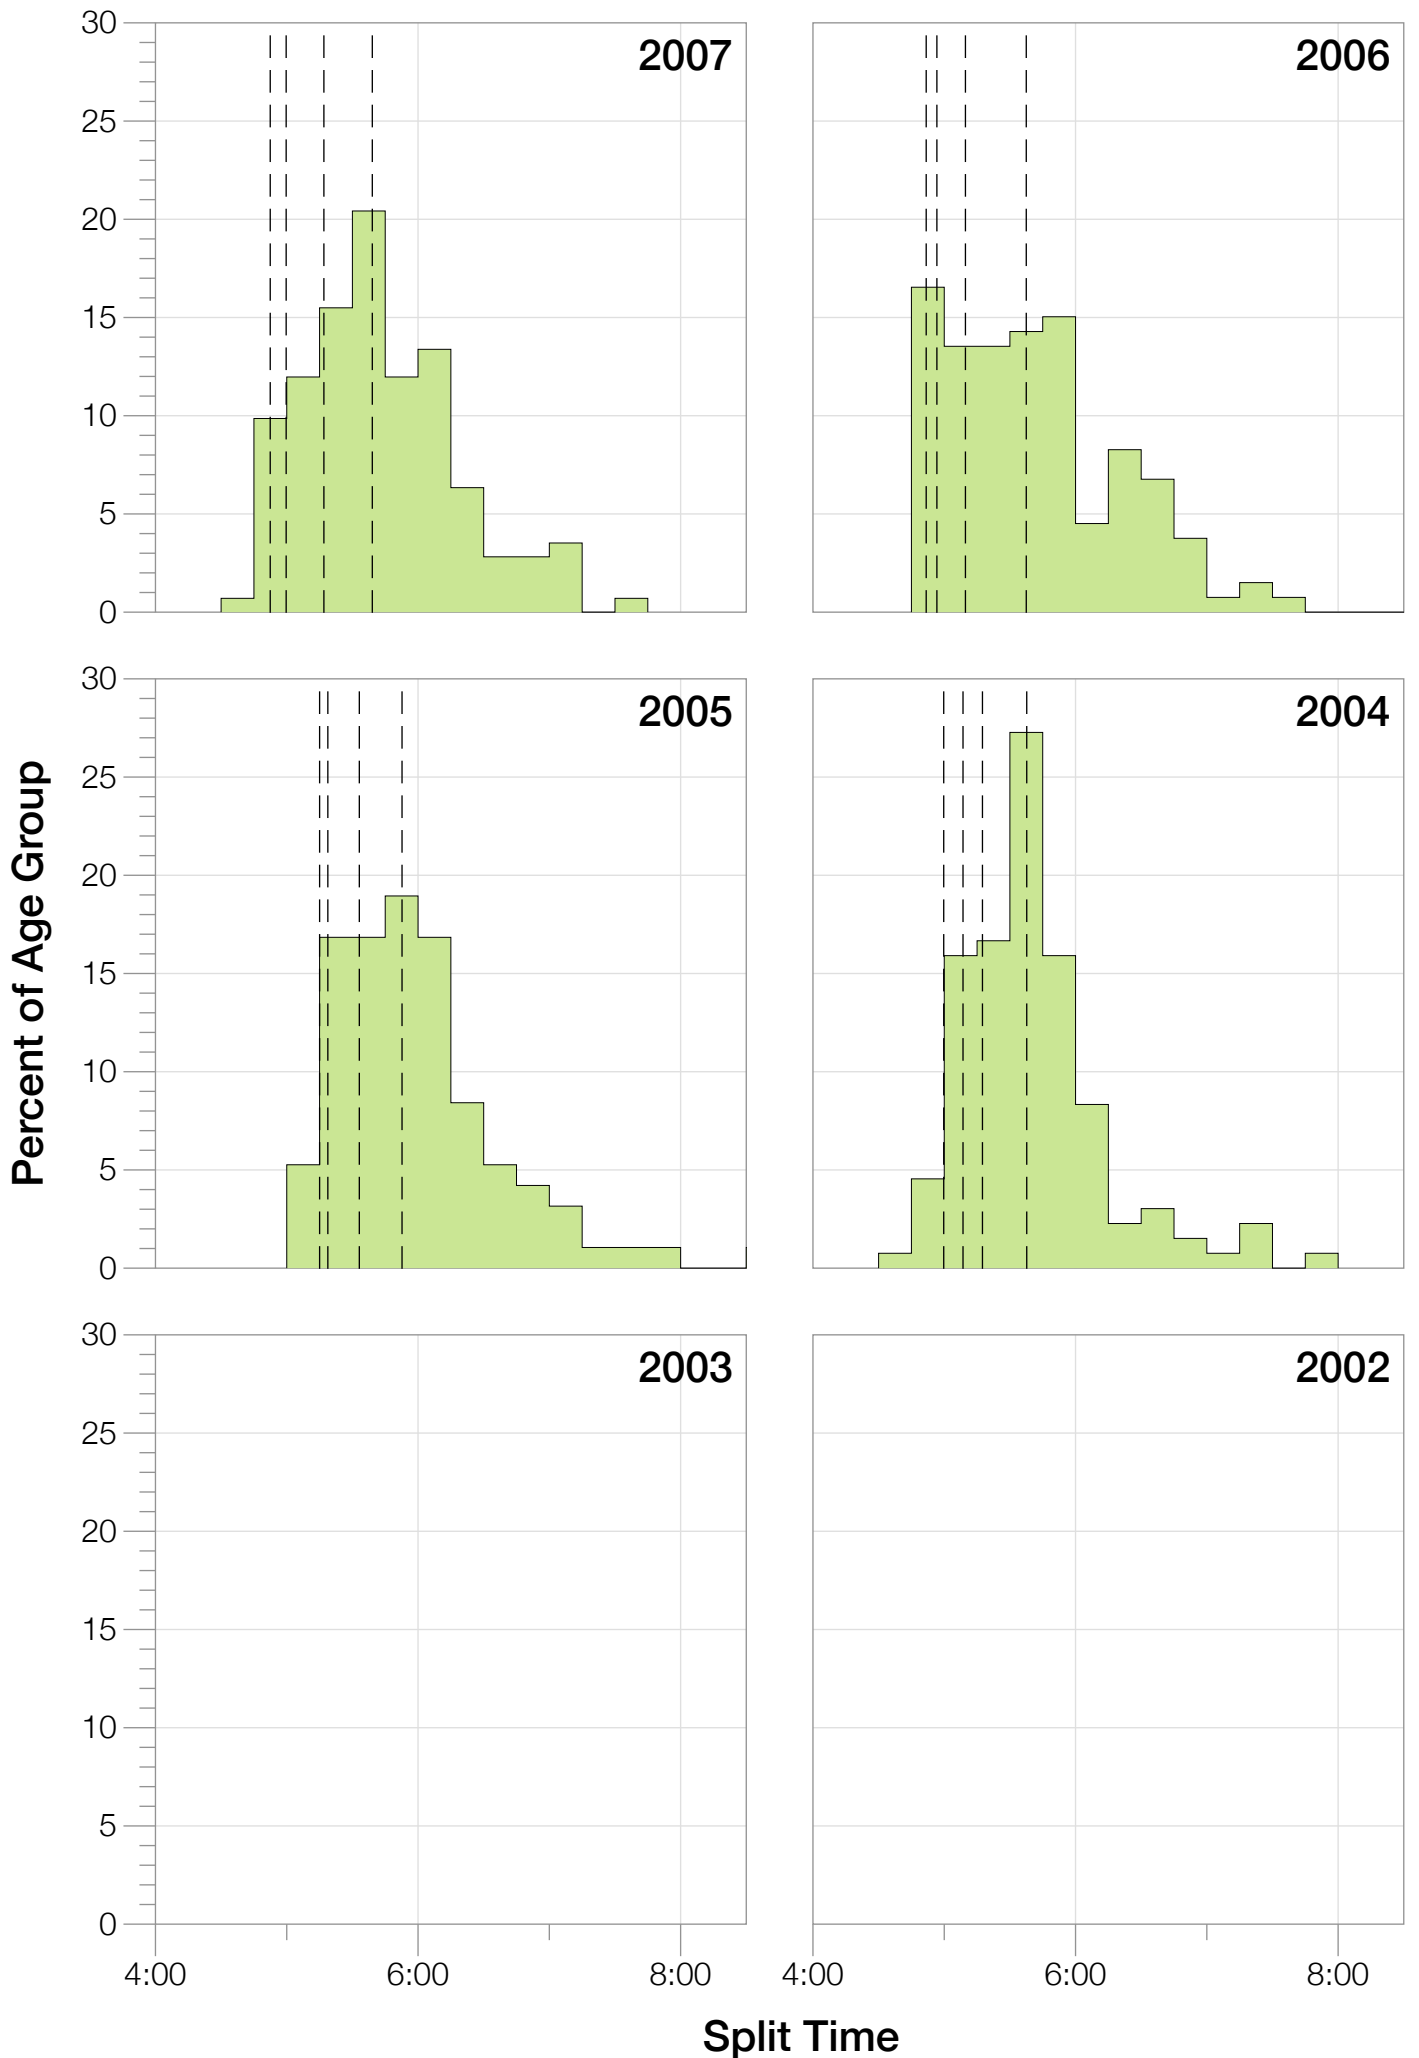

M30-34 Bike