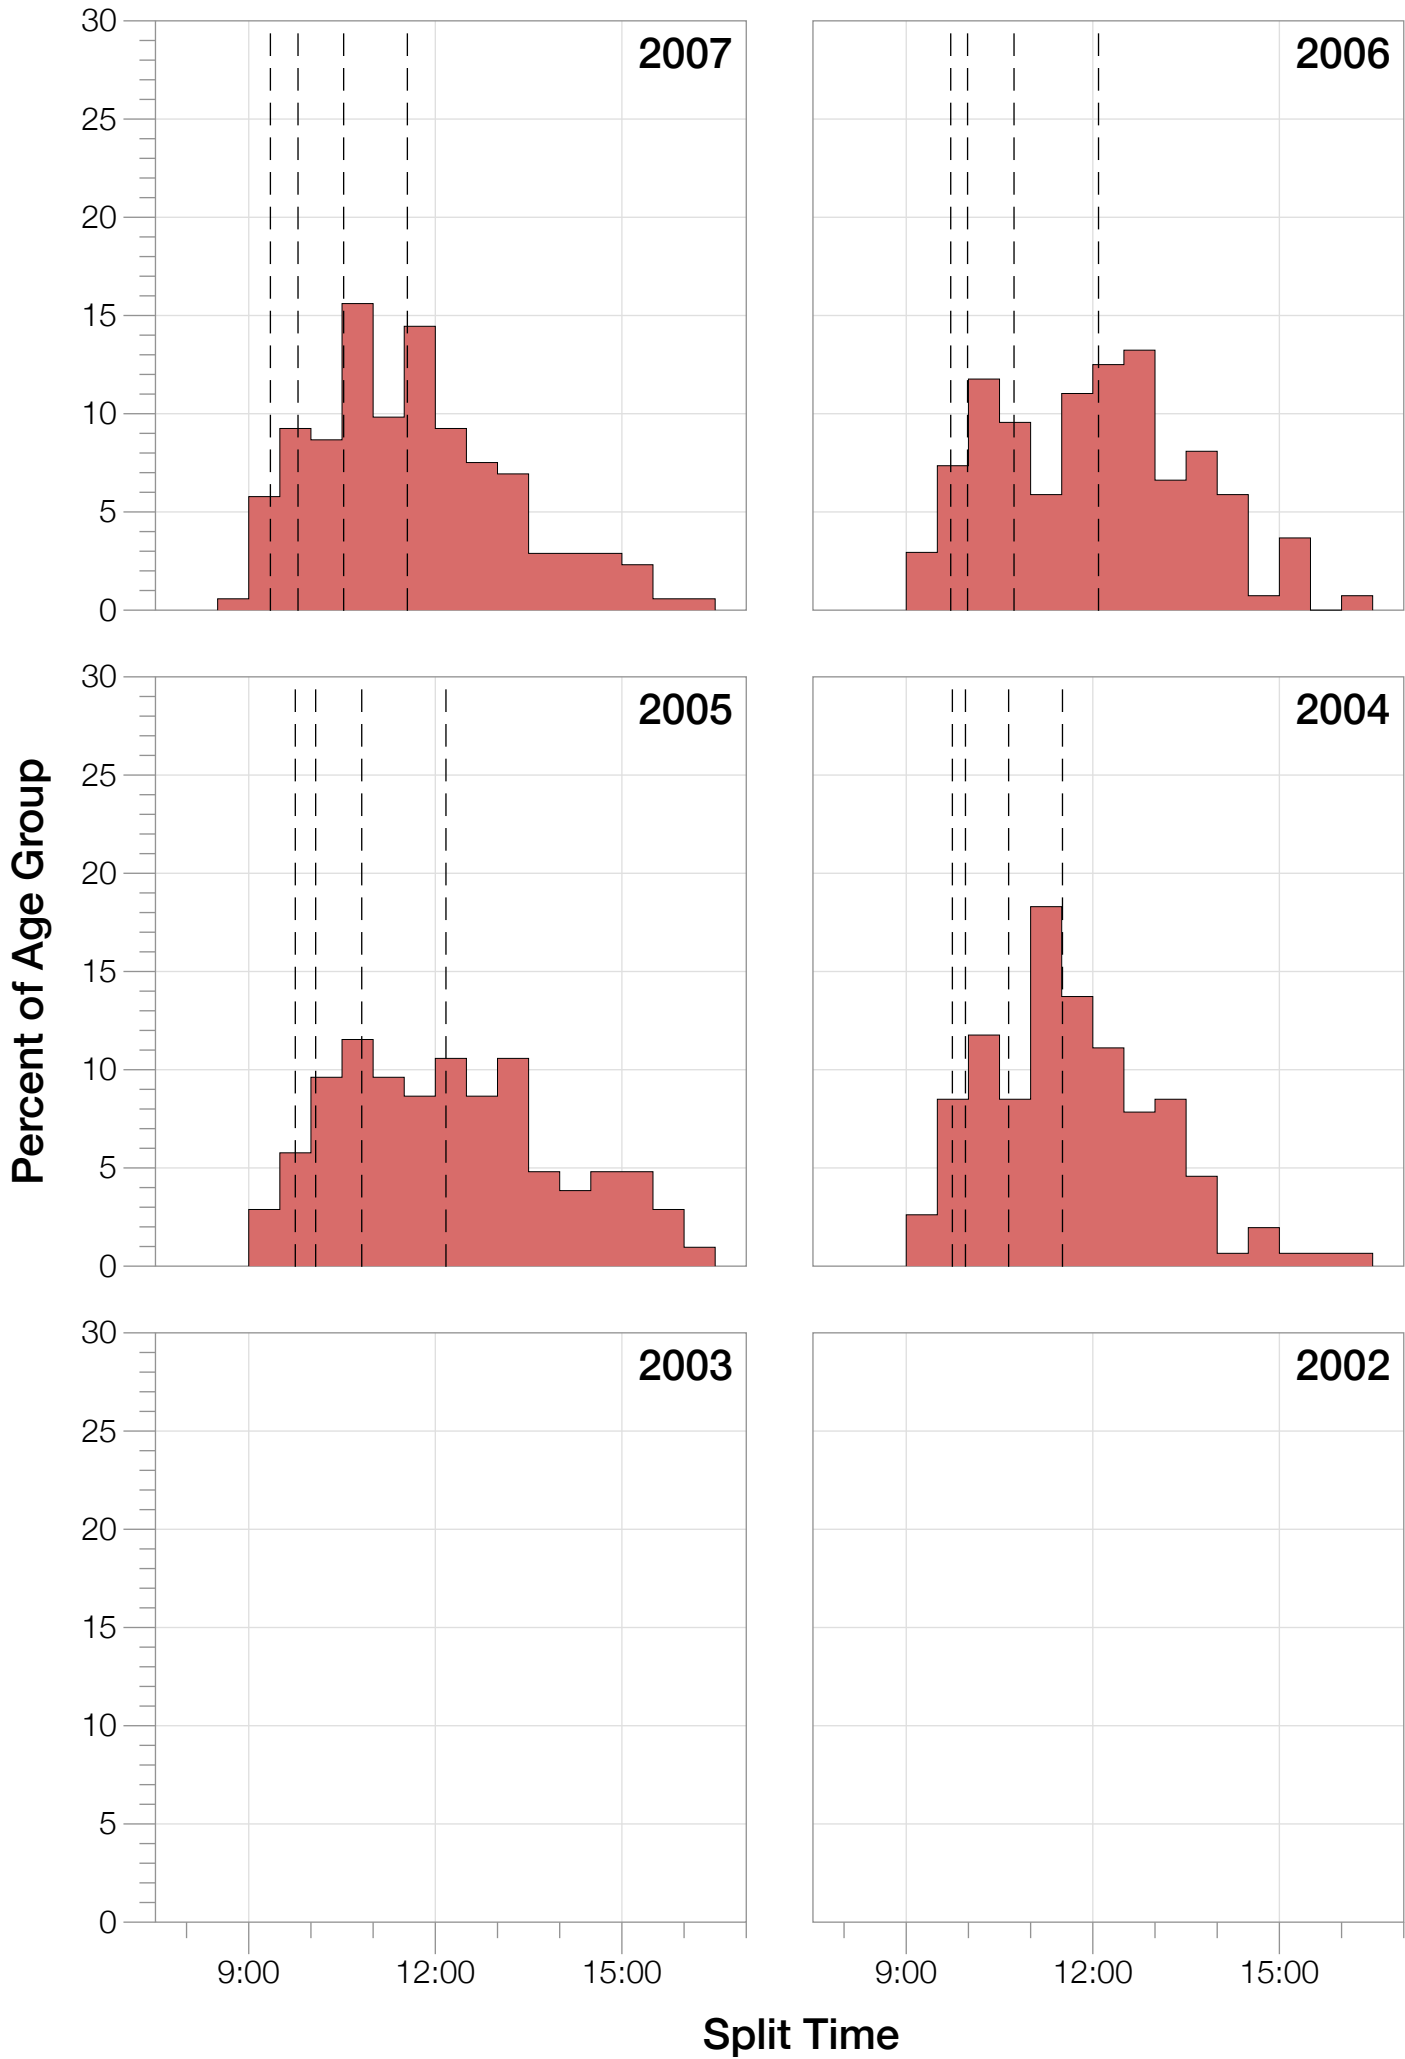

Ironman Western Australia M35-39 Stats

M35-39 Summary Statistics

Year	Finishers	M35-39 Finishers	Male Winner's Time	Female Winner's Time	M35-39 Winner's Time
2004	779	153	8:16:00	9:03:37	9:01:43
2005	588	104	8:27:36	9:31:32	9:12:24
2006	768	136	8:08:57	9:10:01	9:01:35
2007	901	173	8:06:00	9:00:55	8:59:37
2008	1029	200	8:07:06	8:59:24	8:53:26
2009	1124	205	8:13:59	9:16:52	8:54:48
2010	998	177	8:14:01	9:19:44	8:39:43
2011	1180	194	8:12:39	9:25:38	9:04:31
2012	1240	208	8:29:06	9:13:00	8:56:35
2013	1330	181	8:08:16	8:59:44	8:50:20
Average	994	173	8:14:22	9:12:02	8:57:28

M35-39 Swim

M35-39 Swim

M35-39 Bike

M35-39 Bike

M35-39 Run

M35-39 Run

M35-39 Overall

M35-39 Overall

M35-39 Fastest Splits

M35-39 Median Splits

M35-39 Slowest Splits

M35-39 Top 30 Finishing Splits

Estimated Kona Slot Average Finishing Time Finishing Time

M35-39 Top 10 and Kona Times and Splits

Summary Statistics

Position	Swim Time	Bike Time	Run Time	Overall Time
Average Male Winner	0:50:17	4:31:44	2:50:22	8:14:22
Average Female Winner	0:55:43	4:59:46	3:14:15	9:12:02
Average 1st Age Grouper	0:55:05	4:51:42	3:08:10	8:57:28
Average 2nd Age Grouper	0:56:00	4:54:47	3:13:25	9:06:55
Average 3rd Age Grouper	0:56:34	4:54:17	3:17:45	9:11:23
Average 4th Age Grouper	0:57:50	4:58:32	3:15:53	9:15:10
Average 5th Age Grouper	0:55:40	4:58:55	3:21:44	9:18:55
Average 6th Age Grouper	0:56:51	4:55:30	3:28:07	9:23:33
Average 7th Age Grouper	0:59:30	4:58:25	3:26:14	9:27:28
Average 8th Age Grouper	0:59:14	4:59:40	3:29:23	9:31:19
Average 9th Age Grouper	0:58:54	4:57:32	3:32:29	9:32:31
Average 10th Age Grouper	0:56:50	5:00:14	3:34:59	9:35:27
Kona Qualifier Average	0:56:22	4:54:49	3:13:48	9:07:44
Top 10 Age Grouper Average	0:57:15	4:56:57	3:22:49	9:20:01