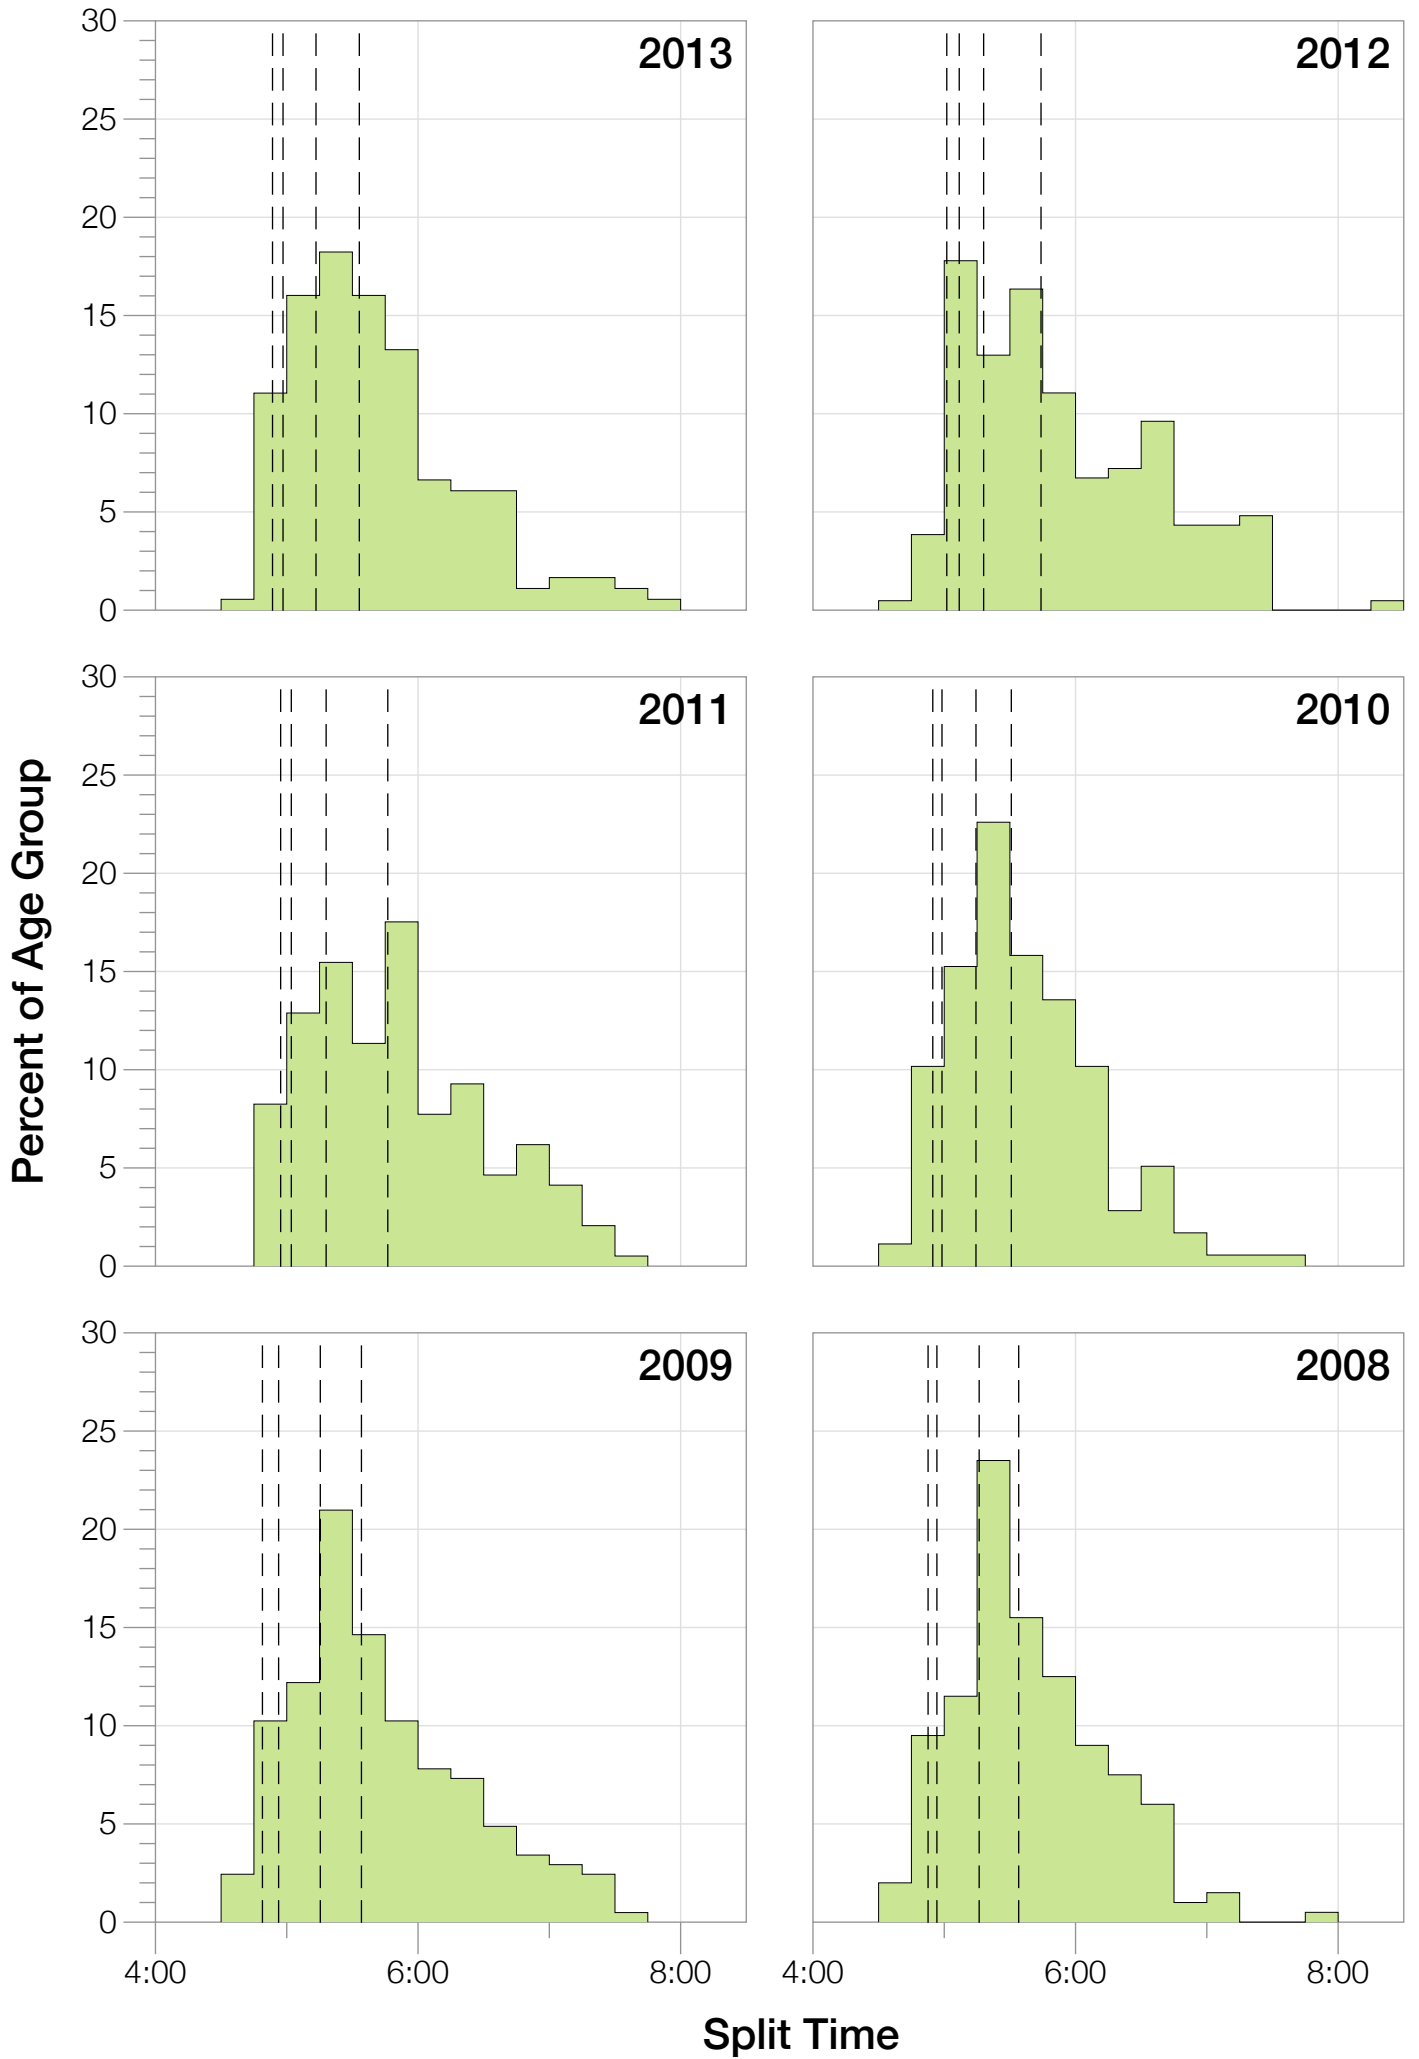

M35-39 Bike