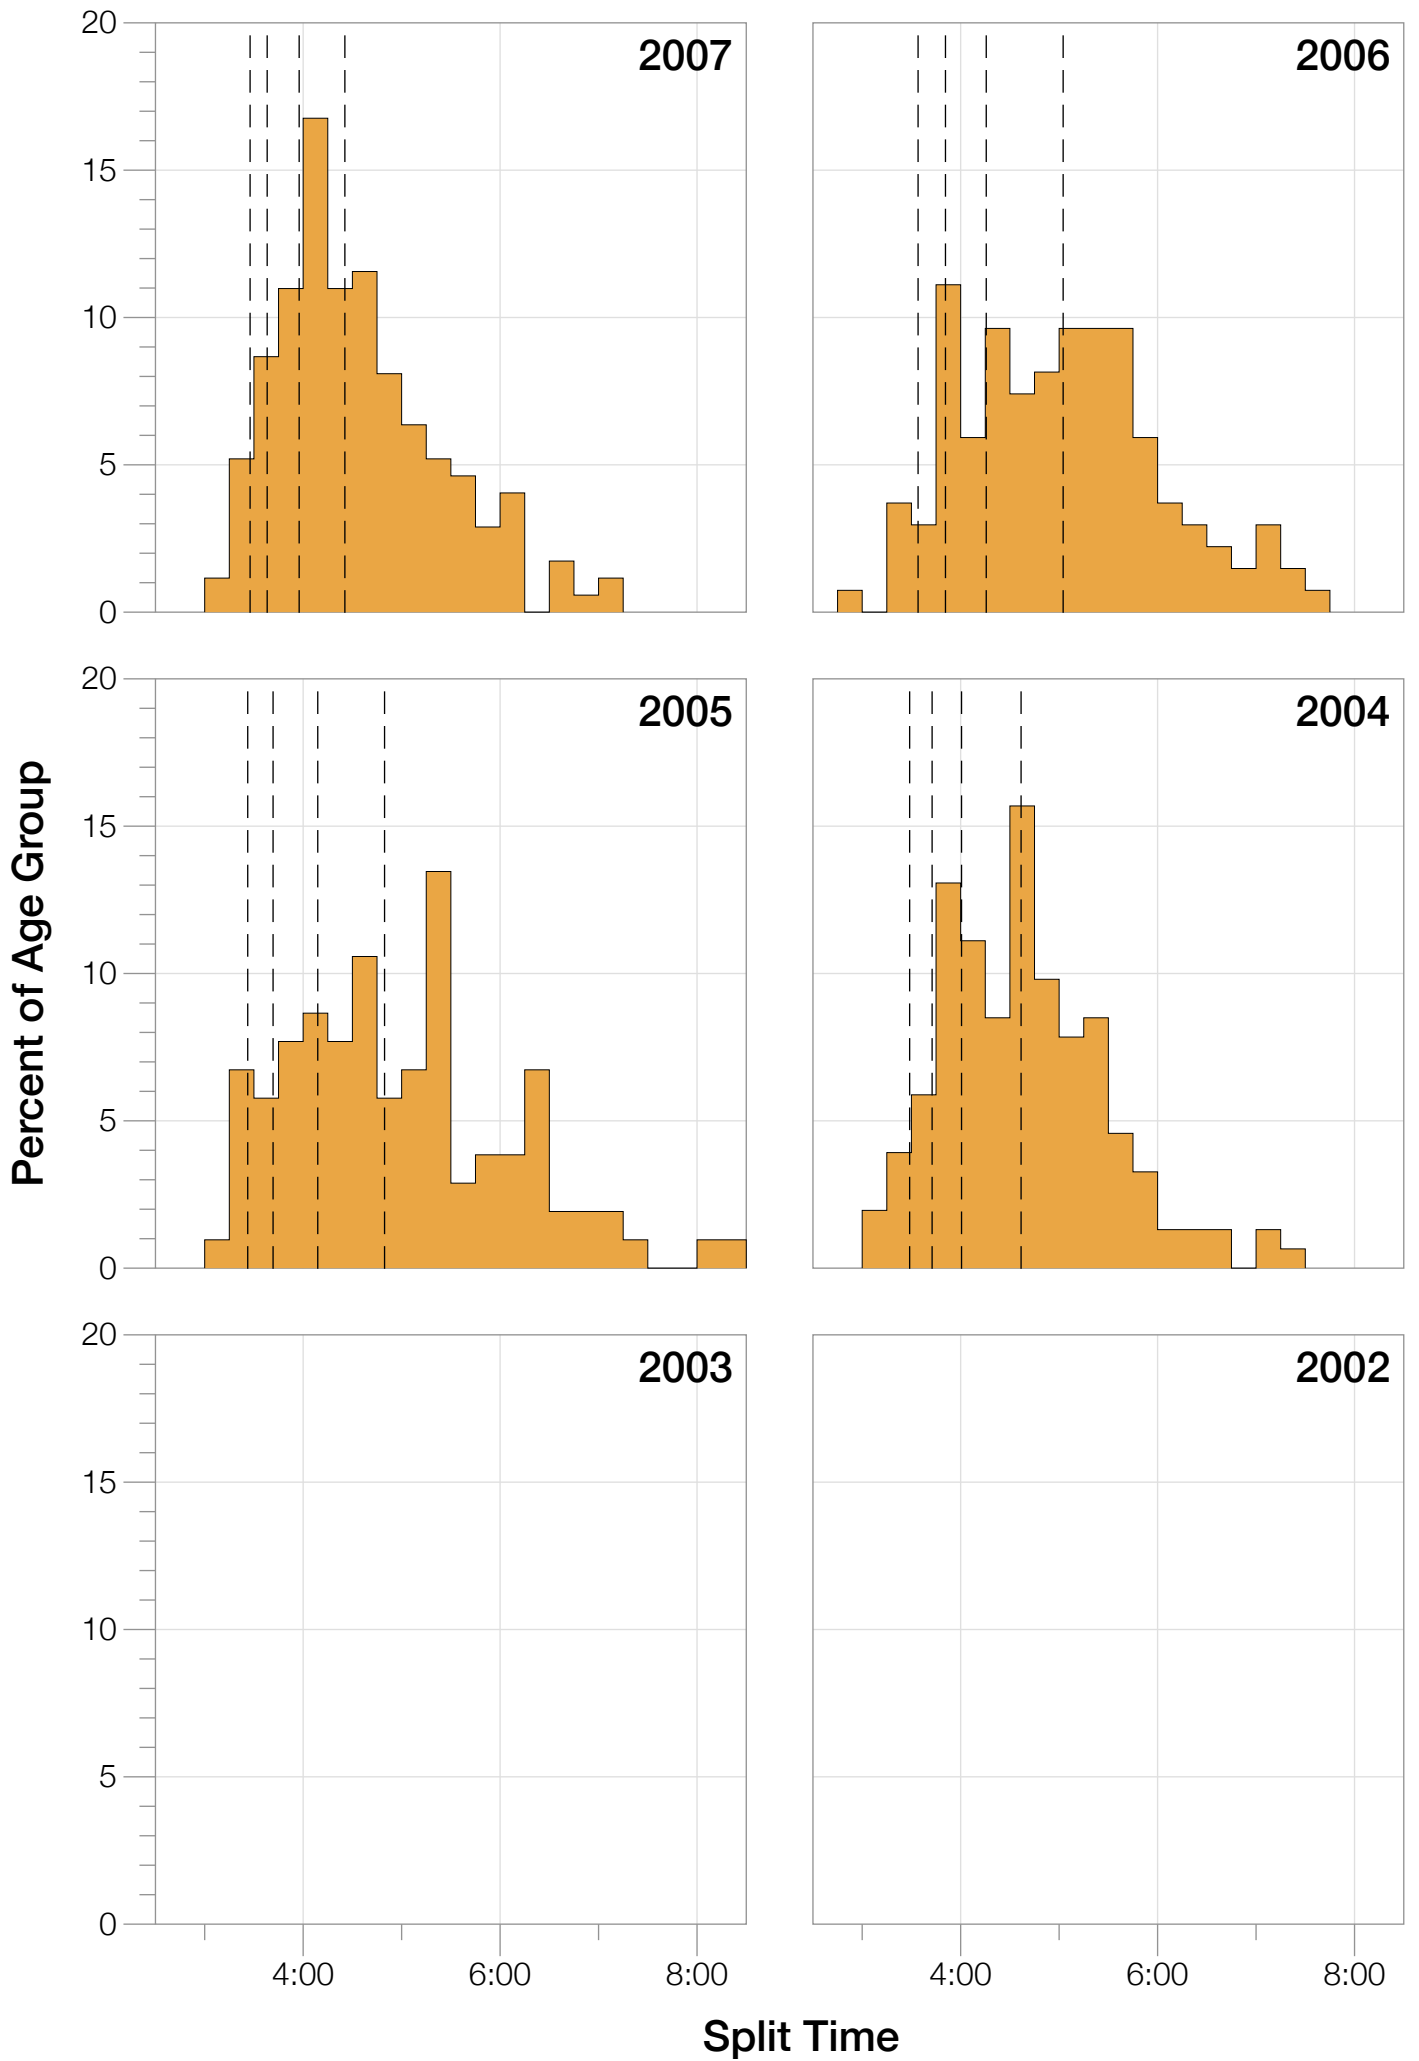

Ironman Western Australia M35-39 Stats

M35-39 Summary Statistics

Year	Finishers	M35-39 Finishers	Male Winner's Time	Female Winner's Time	M35-39 Winner's Time
2004	779	153	8:16:00	9:03:37	9:01:43
2005	588	104	8:27:36	9:31:32	9:12:24
2006	768	136	8:08:57	9:10:01	9:01:35
2007	901	173	8:06:00	9:00:55	8:59:37
2008	1029	200	8:07:06	8:59:24	8:53:26
2009	1124	205	8:13:59	9:16:52	8:54:48
2010	998	177	8:14:01	9:19:44	8:39:43
2011	1180	194	8:12:39	9:25:38	9:04:31
2012	1240	208	8:29:06	9:13:00	8:56:35
2013	1330	181	8:08:16	8:59:44	8:50:20
Average	994	173	8:14:22	9:12:02	8:57:28

M35-39 Swim

M35-39 Swim

M35-39 Bike

M35-39 Bike

M35-39 Run

M35-39 Run

M35-39 Overall

M35-39 Overall

M35-39 Fastest Splits

M35-39 Median Splits

M35-39 Slowest Splits

M35-39 Top 30 Finishing Splits

Estimated Kona Slot Average Finishing Time Finishing Time

M35-39 Top 10 and Kona Times and Splits

Summary Statistics

Position	Swim Time	Bike Time	Run Time	Overall Time
Average Male Winner	0:50:17	4:31:44	2:50:22	8:14:22
Average Female Winner	0:55:43	4:59:46	3:14:15	9:12:02
Average 1st Age Grouper	0:55:05	4:51:42	3:08:10	8:57:28
Average 2nd Age Grouper	0:56:00	4:54:47	3:13:25	9:06:55
Average 3rd Age Grouper	0:56:34	4:54:17	3:17:45	9:11:23
Average 4th Age Grouper	0:57:50	4:58:32	3:15:53	9:15:10
Average 5th Age Grouper	0:55:40	4:58:55	3:21:44	9:18:55
Average 6th Age Grouper	0:56:51	4:55:30	3:28:07	9:23:33
Average 7th Age Grouper	0:59:30	4:58:25	3:26:14	9:27:28
Average 8th Age Grouper	0:59:14	4:59:40	3:29:23	9:31:19
Average 9th Age Grouper	0:58:54	4:57:32	3:32:29	9:32:31
Average 10th Age Grouper	0:56:50	5:00:14	3:34:59	9:35:27
Kona Qualifier Average	0:56:22	4:54:49	3:13:48	9:07:44
Top 10 Age Grouper Average	0:57:15	4:56:57	3:22:49	9:20:01