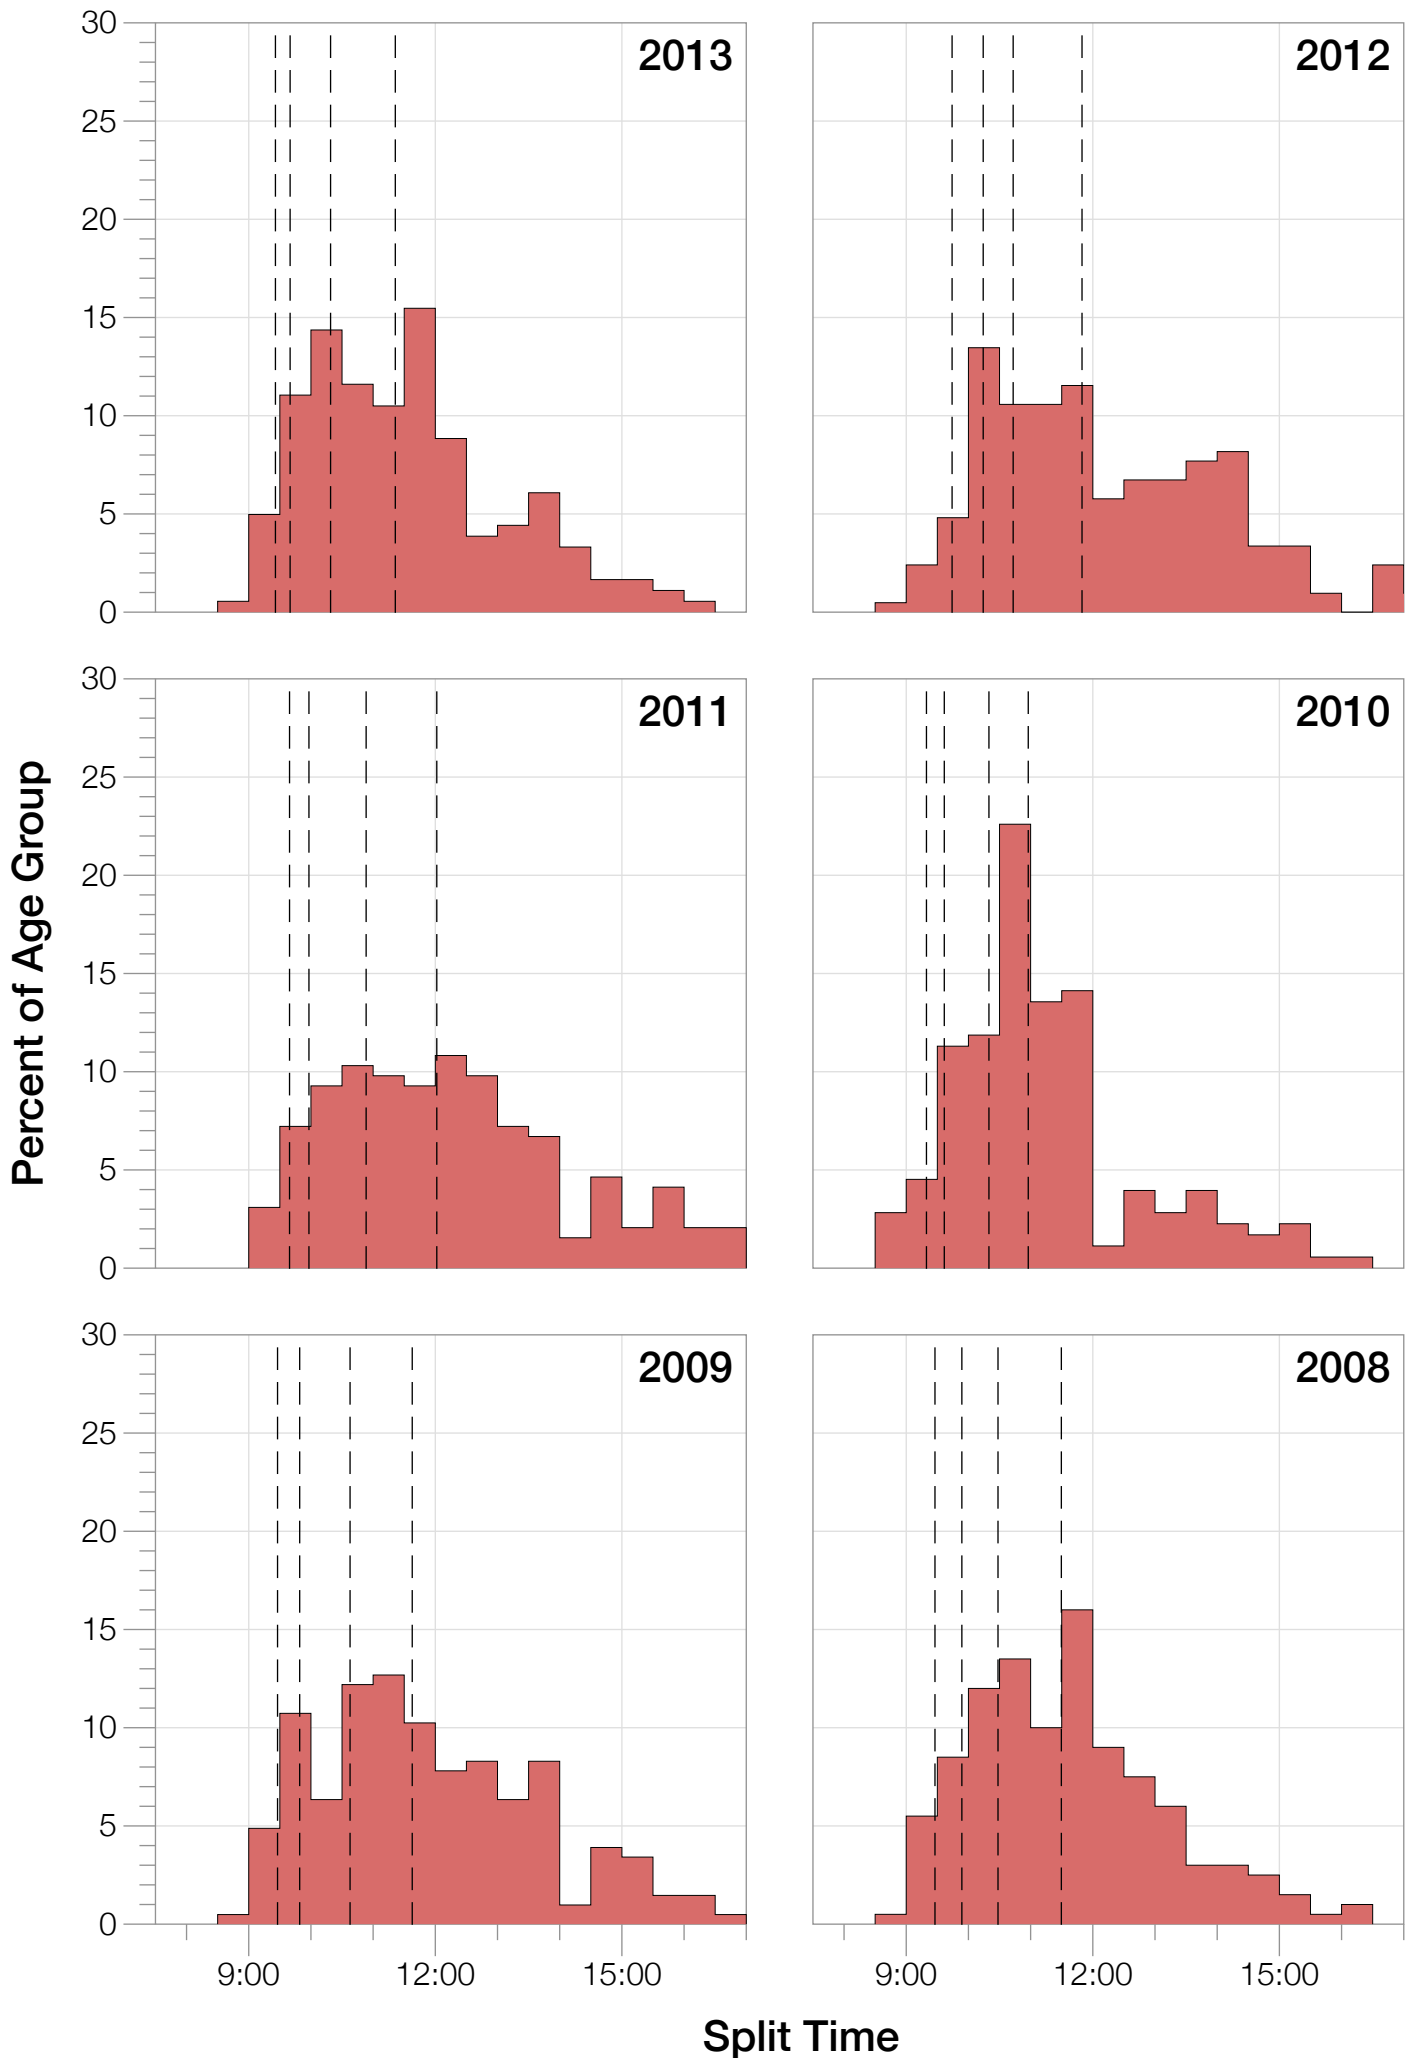

Ironman Western Australia M35-39 Stats

M35-39 Summary Statistics

Year	Finishers	M35-39 Finishers	Male Winner's Time	Female Winner's Time	M35-39 Winner's Time
2004	779	153	8:16:00	9:03:37	9:01:43
2005	588	104	8:27:36	9:31:32	9:12:24
2006	768	136	8:08:57	9:10:01	9:01:35
2007	901	173	8:06:00	9:00:55	8:59:37
2008	1029	200	8:07:06	8:59:24	8:53:26
2009	1124	205	8:13:59	9:16:52	8:54:48
2010	998	177	8:14:01	9:19:44	8:39:43
2011	1180	194	8:12:39	9:25:38	9:04:31
2012	1240	208	8:29:06	9:13:00	8:56:35
2013	1330	181	8:08:16	8:59:44	8:50:20
Average	994	173	8:14:22	9:12:02	8:57:28

M35-39 Swim

M35-39 Swim

M35-39 Bike

M35-39 Bike

M35-39 Run

M35-39 Run

M35-39 Overall

M35-39 Overall

M35-39 Fastest Splits

M35-39 Median Splits

M35-39 Slowest Splits

M35-39 Top 30 Finishing Splits

Estimated Kona Slot Average Finishing Time Finishing Time

M35-39 Top 10 and Kona Times and Splits

Summary Statistics

Position	Swim Time	Bike Time	Run Time	Overall Time
Average Male Winner	0:50:17	4:31:44	2:50:22	8:14:22
Average Female Winner	0:55:43	4:59:46	3:14:15	9:12:02
Average 1st Age Grouper	0:55:05	4:51:42	3:08:10	8:57:28
Average 2nd Age Grouper	0:56:00	4:54:47	3:13:25	9:06:55
Average 3rd Age Grouper	0:56:34	4:54:17	3:17:45	9:11:23
Average 4th Age Grouper	0:57:50	4:58:32	3:15:53	9:15:10
Average 5th Age Grouper	0:55:40	4:58:55	3:21:44	9:18:55
Average 6th Age Grouper	0:56:51	4:55:30	3:28:07	9:23:33
Average 7th Age Grouper	0:59:30	4:58:25	3:26:14	9:27:28
Average 8th Age Grouper	0:59:14	4:59:40	3:29:23	9:31:19
Average 9th Age Grouper	0:58:54	4:57:32	3:32:29	9:32:31
Average 10th Age Grouper	0:56:50	5:00:14	3:34:59	9:35:27
Kona Qualifier Average	0:56:22	4:54:49	3:13:48	9:07:44
Top 10 Age Grouper Average	0:57:15	4:56:57	3:22:49	9:20:01