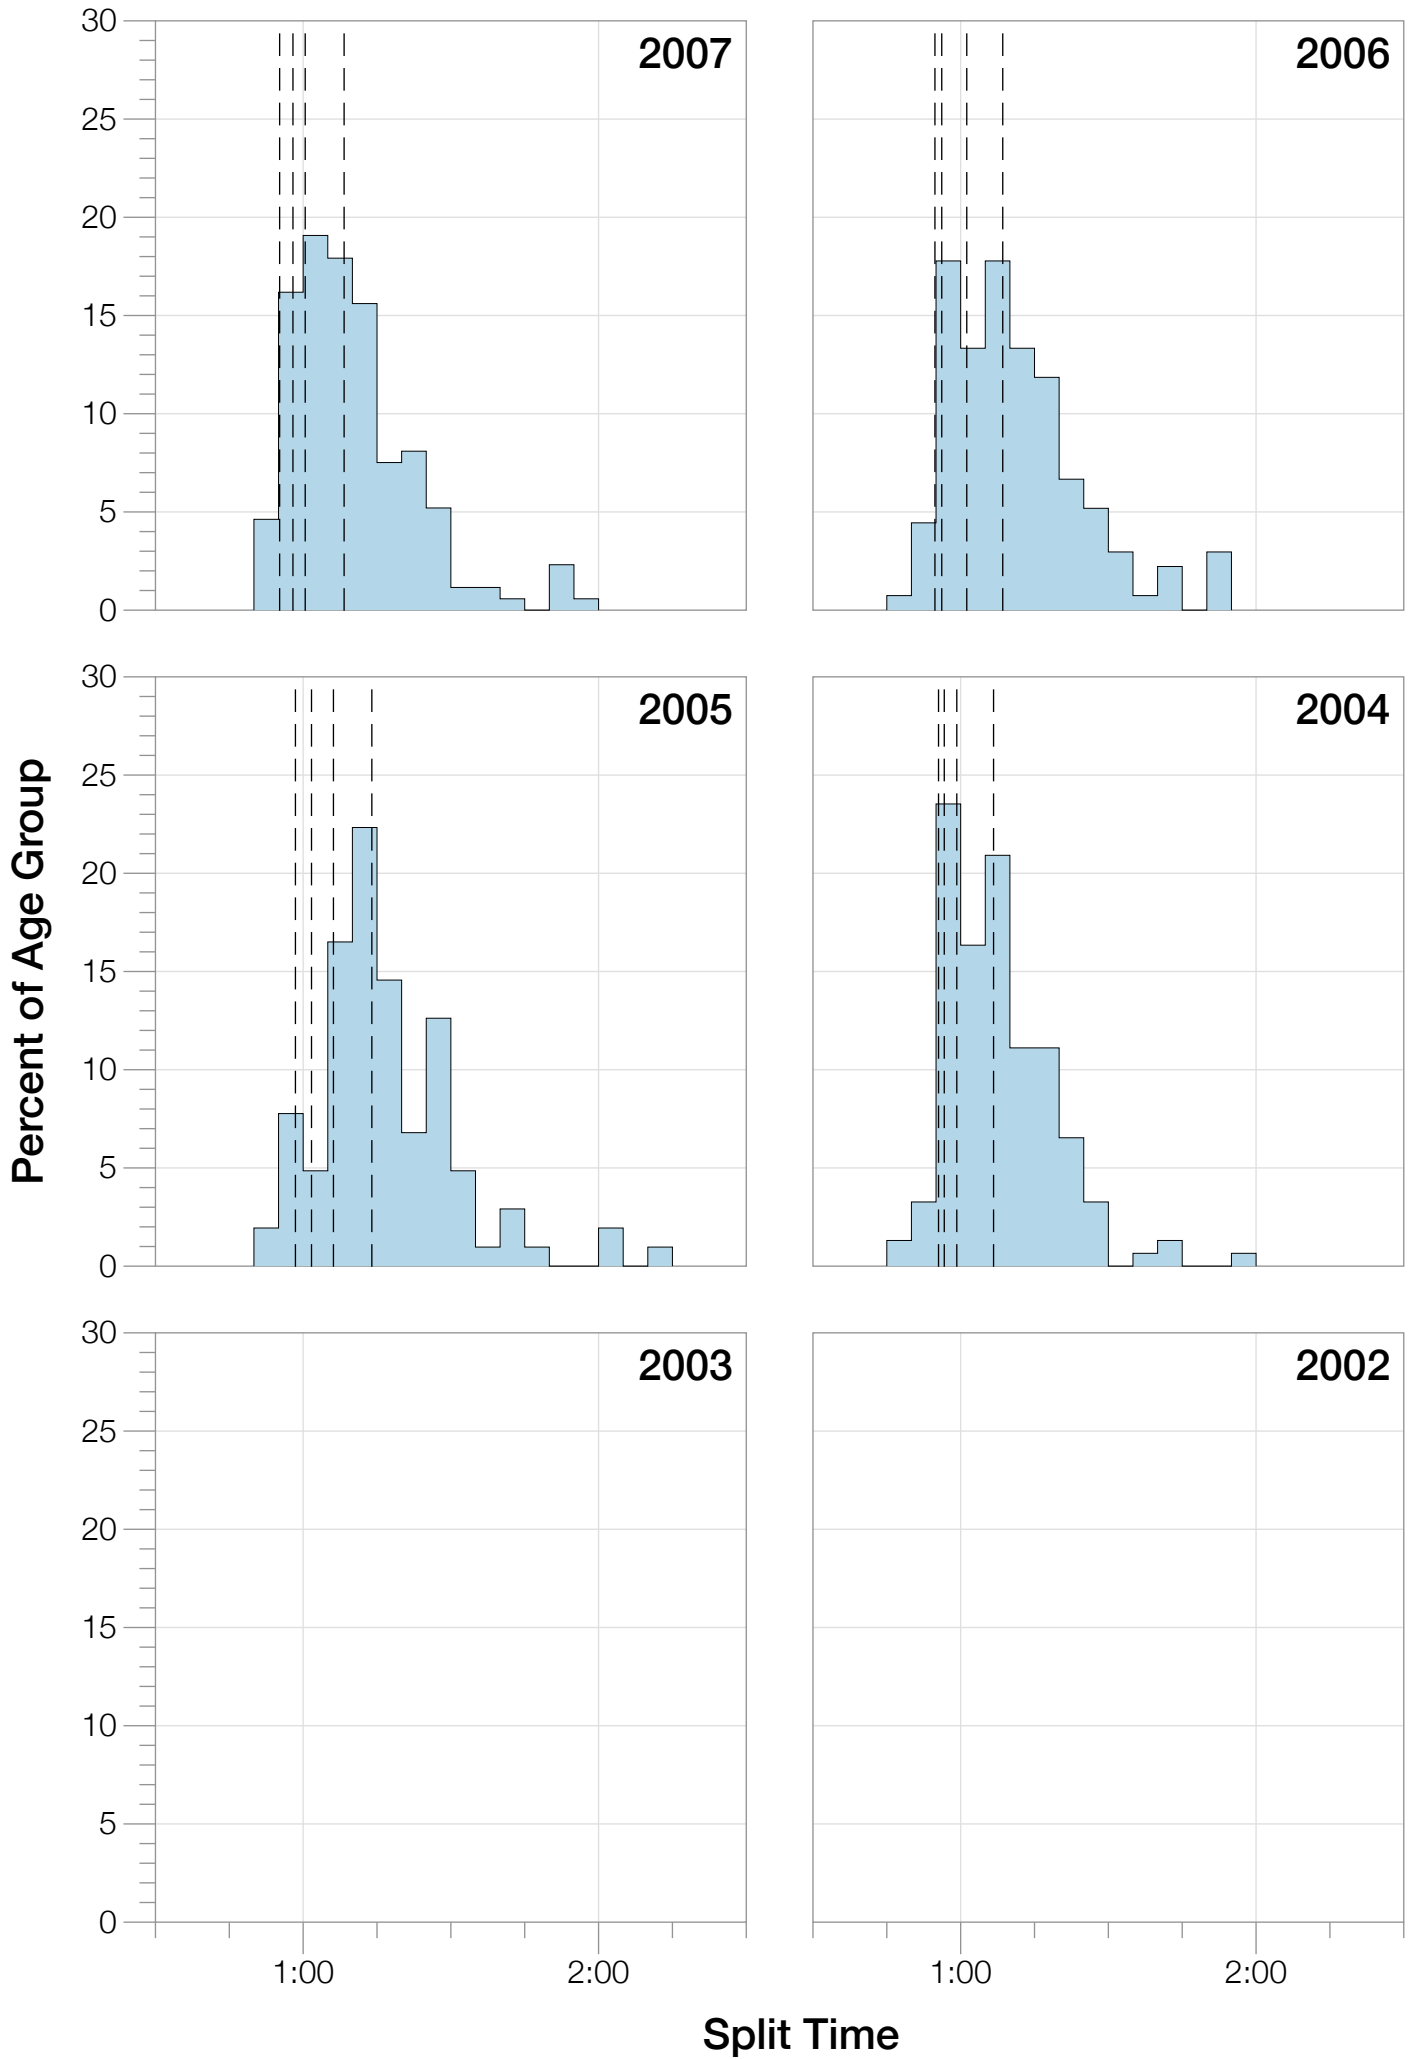

M35-39 Swim