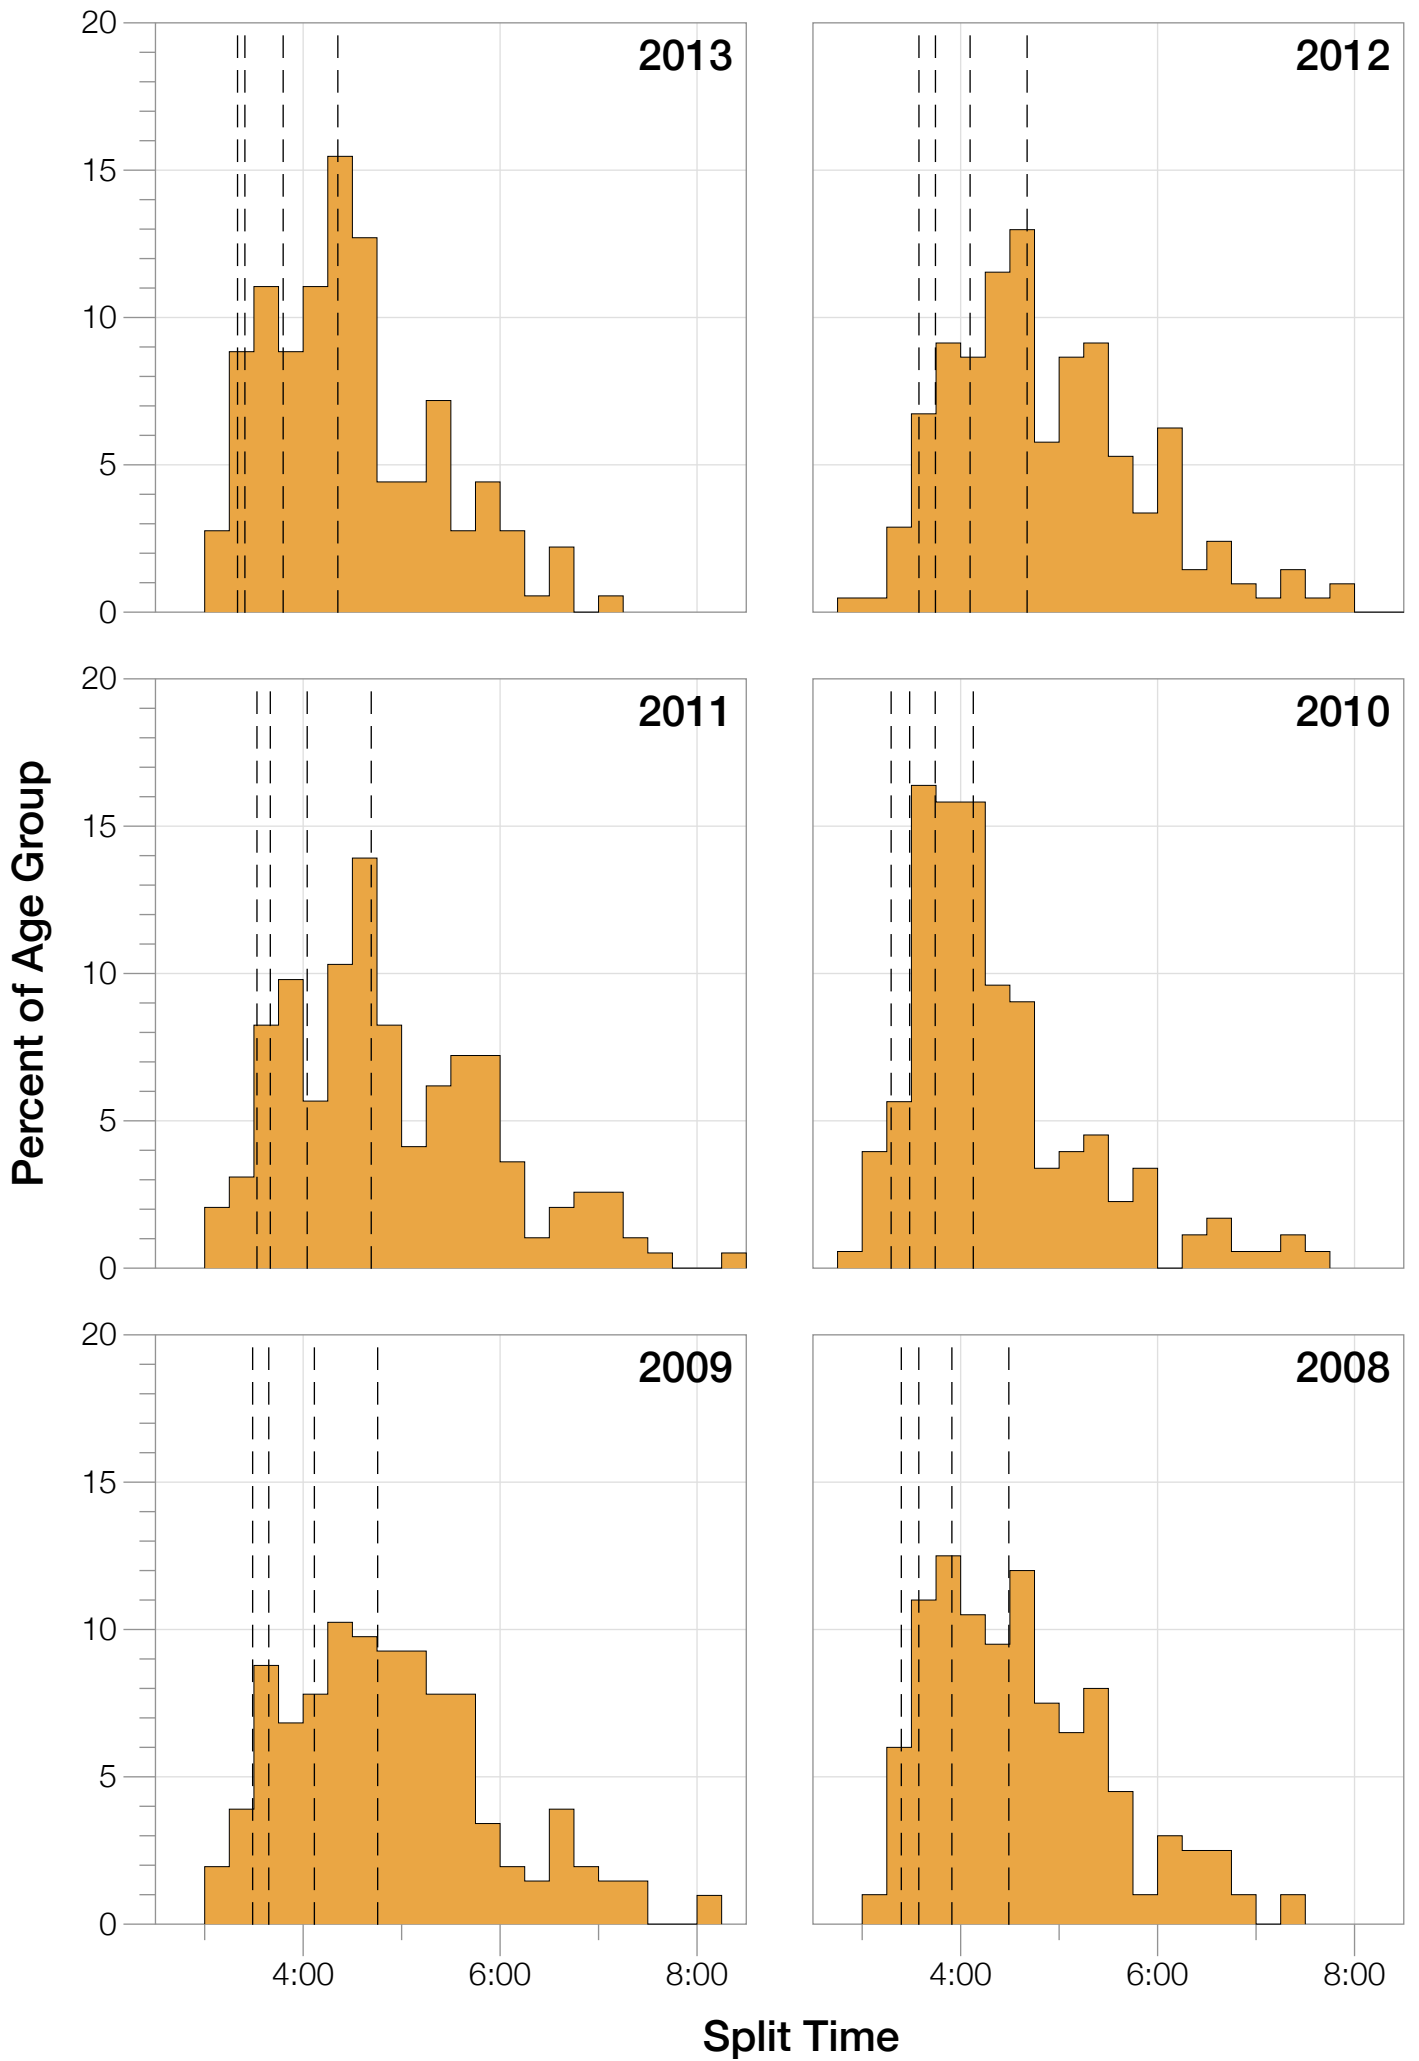

Ironman Western Australia M35-39 Stats

M35-39 Summary Statistics

Year	Finishers	M35-39 Finishers	Male Winner's Time	Female Winner's Time	M35-39 Winner's Time
2004	779	153	8:16:00	9:03:37	9:01:43
2005	588	104	8:27:36	9:31:32	9:12:24
2006	768	136	8:08:57	9:10:01	9:01:35
2007	901	173	8:06:00	9:00:55	8:59:37
2008	1029	200	8:07:06	8:59:24	8:53:26
2009	1124	205	8:13:59	9:16:52	8:54:48
2010	998	177	8:14:01	9:19:44	8:39:43
2011	1180	194	8:12:39	9:25:38	9:04:31
2012	1240	208	8:29:06	9:13:00	8:56:35
2013	1330	181	8:08:16	8:59:44	8:50:20
Average	994	173	8:14:22	9:12:02	8:57:28

M35-39 Swim

M35-39 Swim

M35-39 Bike

M35-39 Bike

M35-39 Run

M35-39 Run

M35-39 Overall

M35-39 Overall

M35-39 Fastest Splits

M35-39 Median Splits

M35-39 Slowest Splits

M35-39 Top 30 Finishing Splits

Estimated Kona Slot Average Finishing Time Finishing Time

M35-39 Top 10 and Kona Times and Splits

Summary Statistics

Position	Swim Time	Bike Time	Run Time	Overall Time
Average Male Winner	0:50:17	4:31:44	2:50:22	8:14:22
Average Female Winner	0:55:43	4:59:46	3:14:15	9:12:02
Average 1st Age Grouper	0:55:05	4:51:42	3:08:10	8:57:28
Average 2nd Age Grouper	0:56:00	4:54:47	3:13:25	9:06:55
Average 3rd Age Grouper	0:56:34	4:54:17	3:17:45	9:11:23
Average 4th Age Grouper	0:57:50	4:58:32	3:15:53	9:15:10
Average 5th Age Grouper	0:55:40	4:58:55	3:21:44	9:18:55
Average 6th Age Grouper	0:56:51	4:55:30	3:28:07	9:23:33
Average 7th Age Grouper	0:59:30	4:58:25	3:26:14	9:27:28
Average 8th Age Grouper	0:59:14	4:59:40	3:29:23	9:31:19
Average 9th Age Grouper	0:58:54	4:57:32	3:32:29	9:32:31
Average 10th Age Grouper	0:56:50	5:00:14	3:34:59	9:35:27
Kona Qualifier Average	0:56:22	4:54:49	3:13:48	9:07:44
Top 10 Age Grouper Average	0:57:15	4:56:57	3:22:49	9:20:01