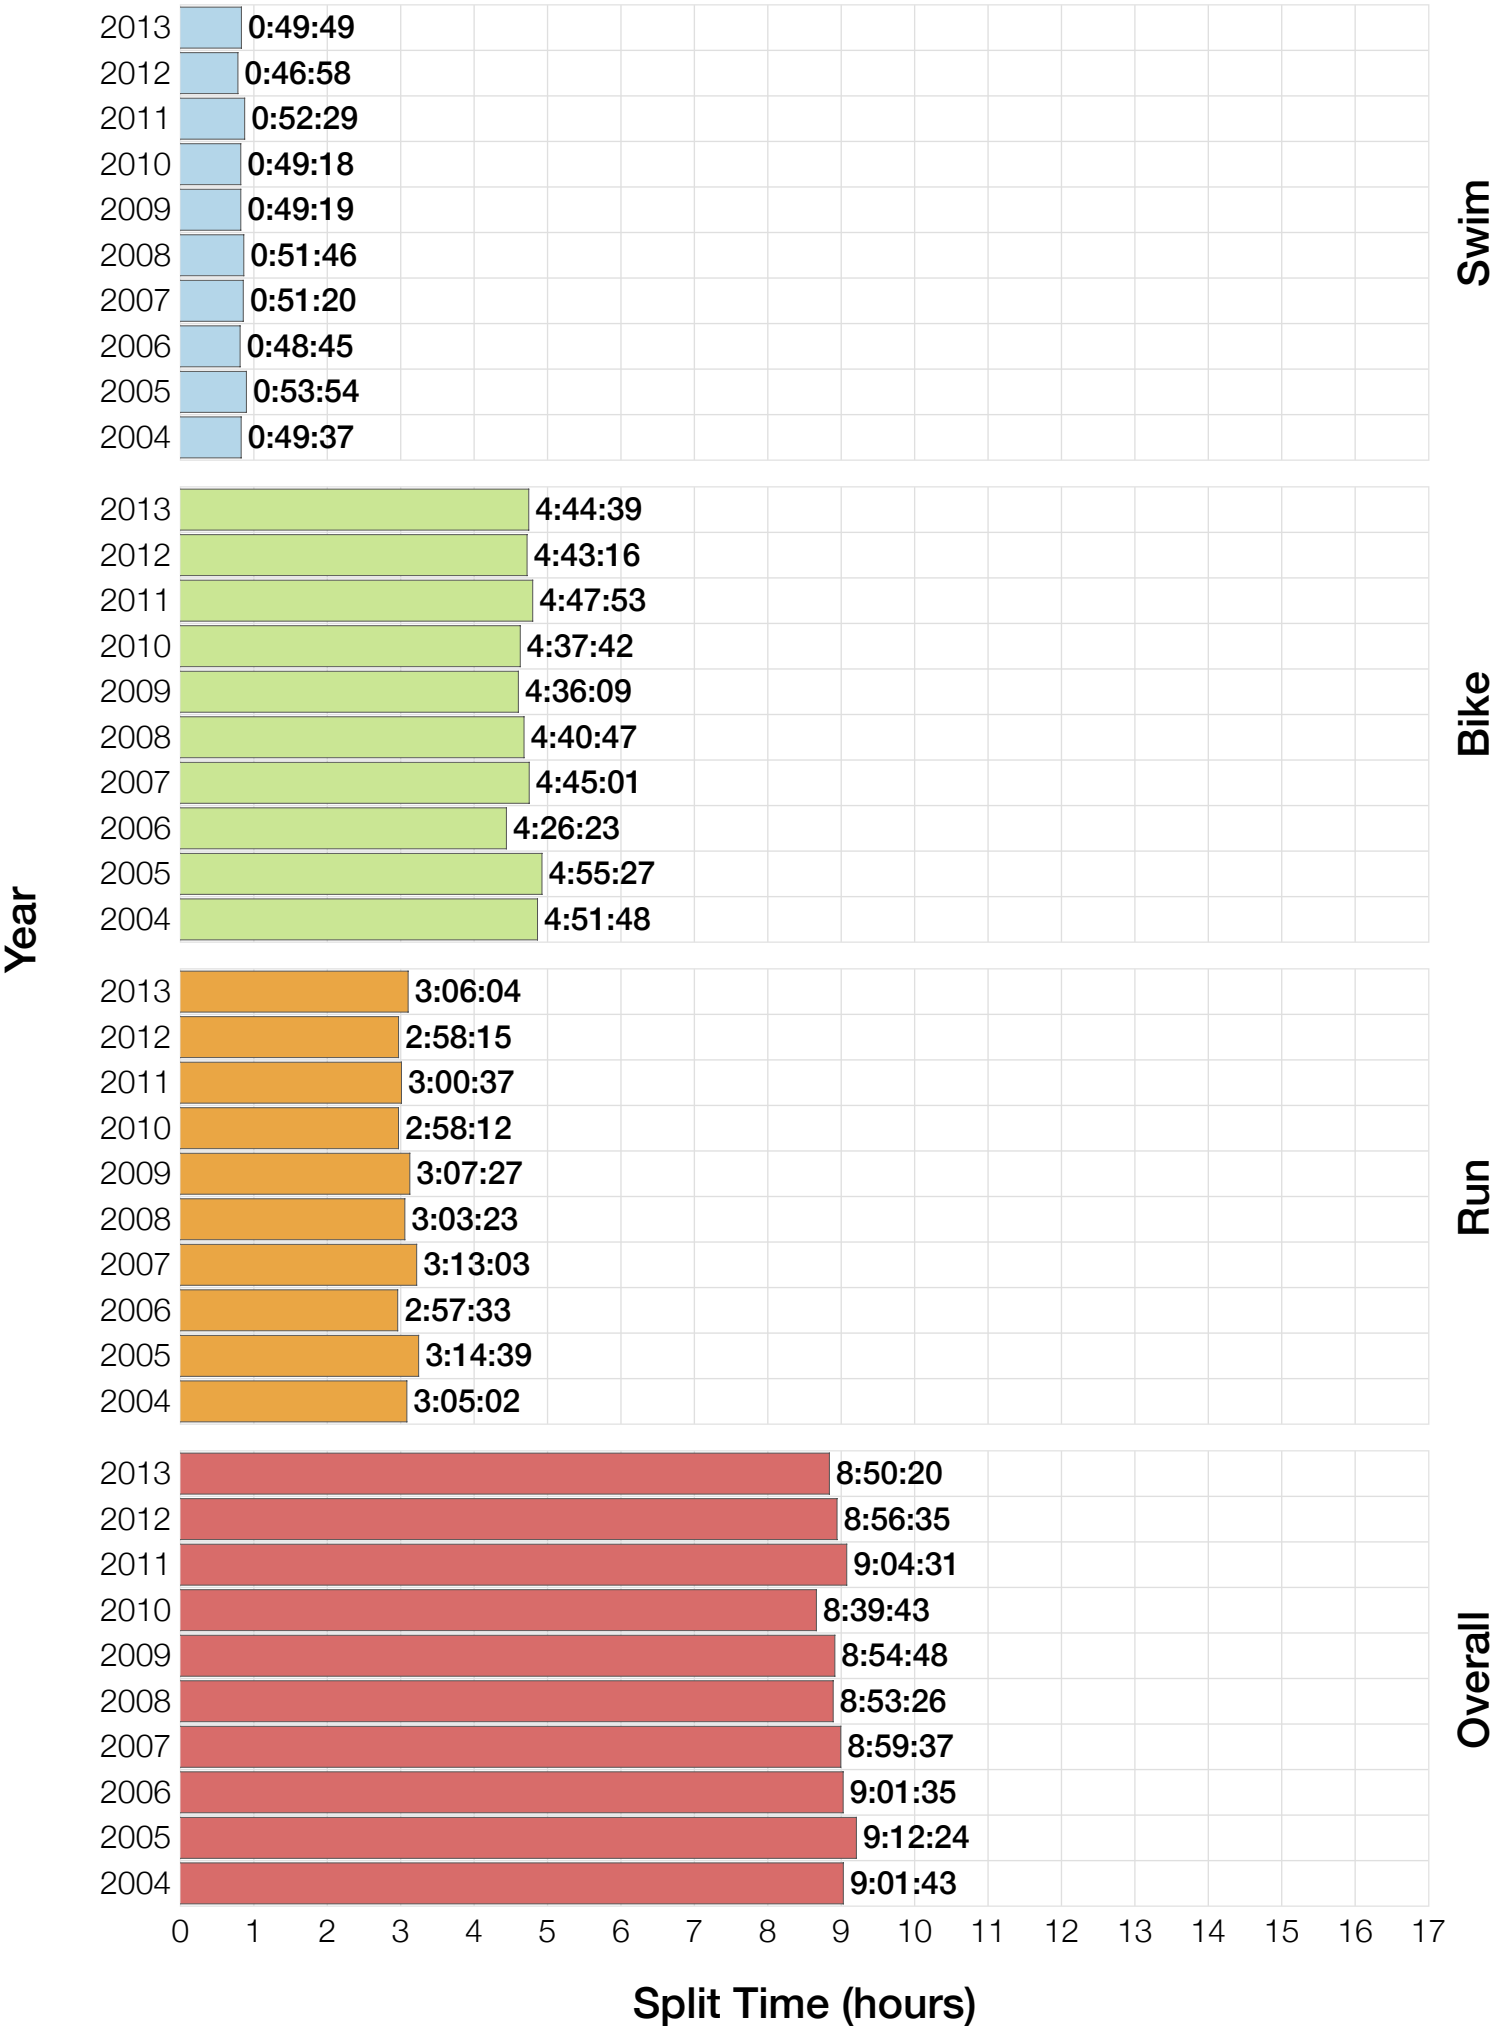

Ironman Western Australia M35-39 Stats

M35-39 Summary Statistics

Year	Finishers	M35-39 Finishers	Male Winner's Time	Female Winner's Time	M35-39 Winner's Time
2004	779	153	8:16:00	9:03:37	9:01:43
2005	588	104	8:27:36	9:31:32	9:12:24
2006	768	136	8:08:57	9:10:01	9:01:35
2007	901	173	8:06:00	9:00:55	8:59:37
2008	1029	200	8:07:06	8:59:24	8:53:26
2009	1124	205	8:13:59	9:16:52	8:54:48
2010	998	177	8:14:01	9:19:44	8:39:43
2011	1180	194	8:12:39	9:25:38	9:04:31
2012	1240	208	8:29:06	9:13:00	8:56:35
2013	1330	181	8:08:16	8:59:44	8:50:20
Average	994	173	8:14:22	9:12:02	8:57:28

M35-39 Swim

M35-39 Swim

M35-39 Bike

M35-39 Bike

M35-39 Run

M35-39 Run

M35-39 Overall

M35-39 Overall

M35-39 Fastest Splits

M35-39 Median Splits

M35-39 Slowest Splits

M35-39 Top 30 Finishing Splits

Estimated Kona Slot Average Finishing Time Finishing Time

M35-39 Top 10 and Kona Times and Splits

Summary Statistics

Position	Swim Time	Bike Time	Run Time	Overall Time
Average Male Winner	0:50:17	4:31:44	2:50:22	8:14:22
Average Female Winner	0:55:43	4:59:46	3:14:15	9:12:02
Average 1st Age Grouper	0:55:05	4:51:42	3:08:10	8:57:28
Average 2nd Age Grouper	0:56:00	4:54:47	3:13:25	9:06:55
Average 3rd Age Grouper	0:56:34	4:54:17	3:17:45	9:11:23
Average 4th Age Grouper	0:57:50	4:58:32	3:15:53	9:15:10
Average 5th Age Grouper	0:55:40	4:58:55	3:21:44	9:18:55
Average 6th Age Grouper	0:56:51	4:55:30	3:28:07	9:23:33
Average 7th Age Grouper	0:59:30	4:58:25	3:26:14	9:27:28
Average 8th Age Grouper	0:59:14	4:59:40	3:29:23	9:31:19
Average 9th Age Grouper	0:58:54	4:57:32	3:32:29	9:32:31
Average 10th Age Grouper	0:56:50	5:00:14	3:34:59	9:35:27
Kona Qualifier Average	0:56:22	4:54:49	3:13:48	9:07:44
Top 10 Age Grouper Average	0:57:15	4:56:57	3:22:49	9:20:01