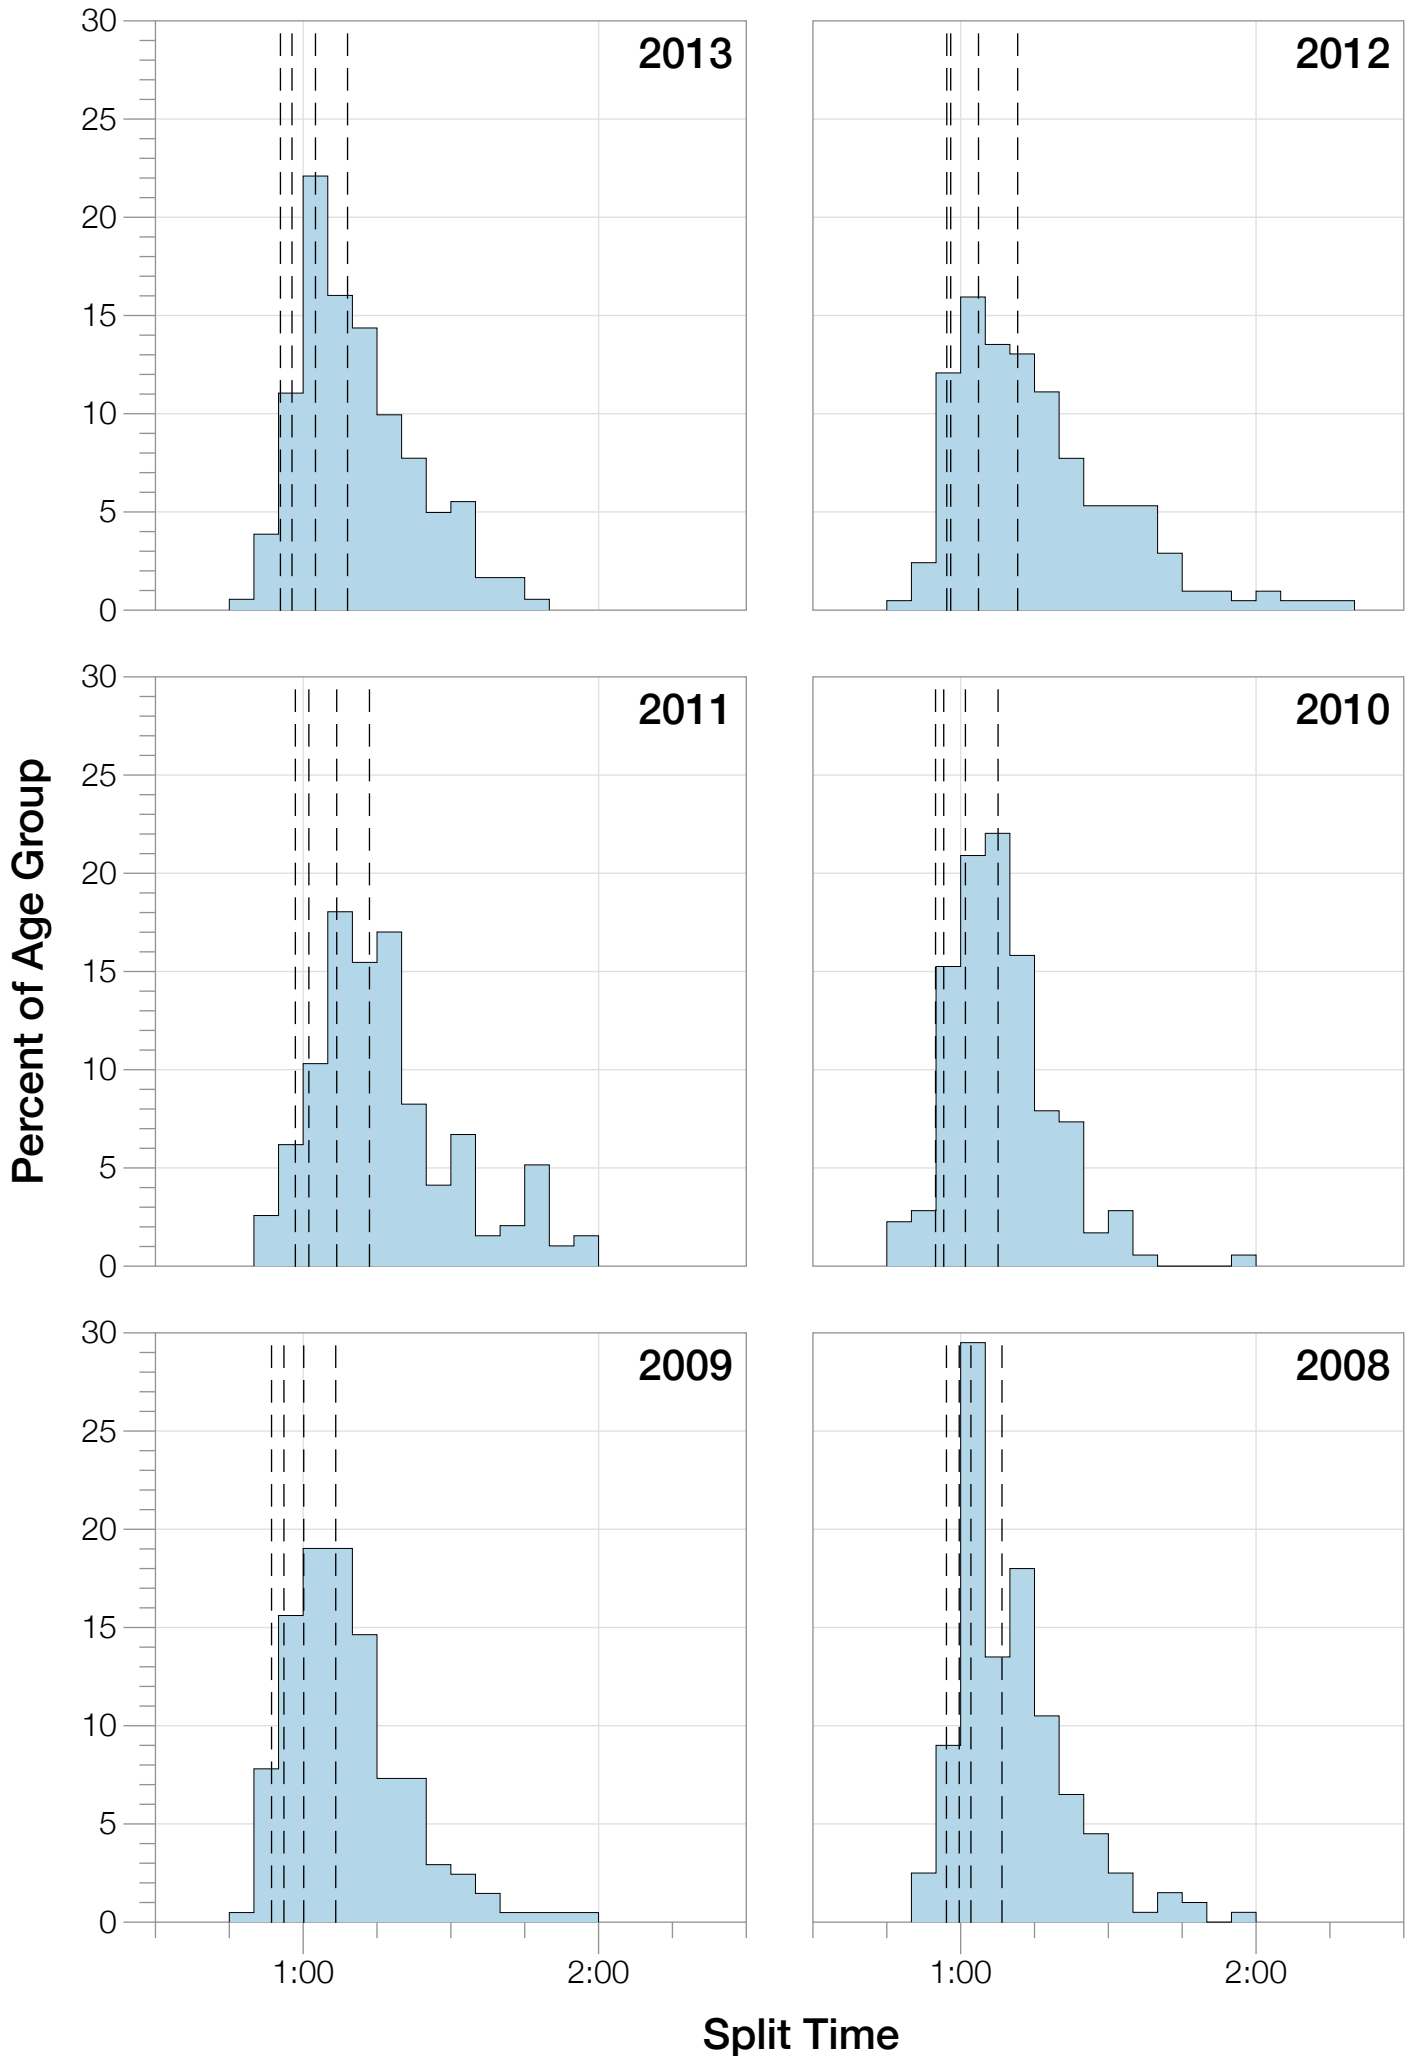

M35-39 Summary Statistics

Year	Finishers	M35-39 Finishers	Male Winner's Time	Female Winner's Time	M35-39 Winner's Time
2004	779	153	8:16:00	9:03:37	9:01:43
2005	588	104	8:27:36	9:31:32	9:12:24
2006	768	136	8:08:57	9:10:01	9:01:35
2007	901	173	8:06:00	9:00:55	8:59:37
2008	1029	200	8:07:06	8:59:24	8:53:26
2009	1124	205	8:13:59	9:16:52	8:54:48
2010	998	177	8:14:01	9:19:44	8:39:43
2011	1180	194	8:12:39	9:25:38	9:04:31
2012	1240	208	8:29:06	9:13:00	8:56:35
2013	1330	181	8:08:16	8:59:44	8:50:20
Average	994	173	8:14:22	9:12:02	8:57:28

M35-39 Swim