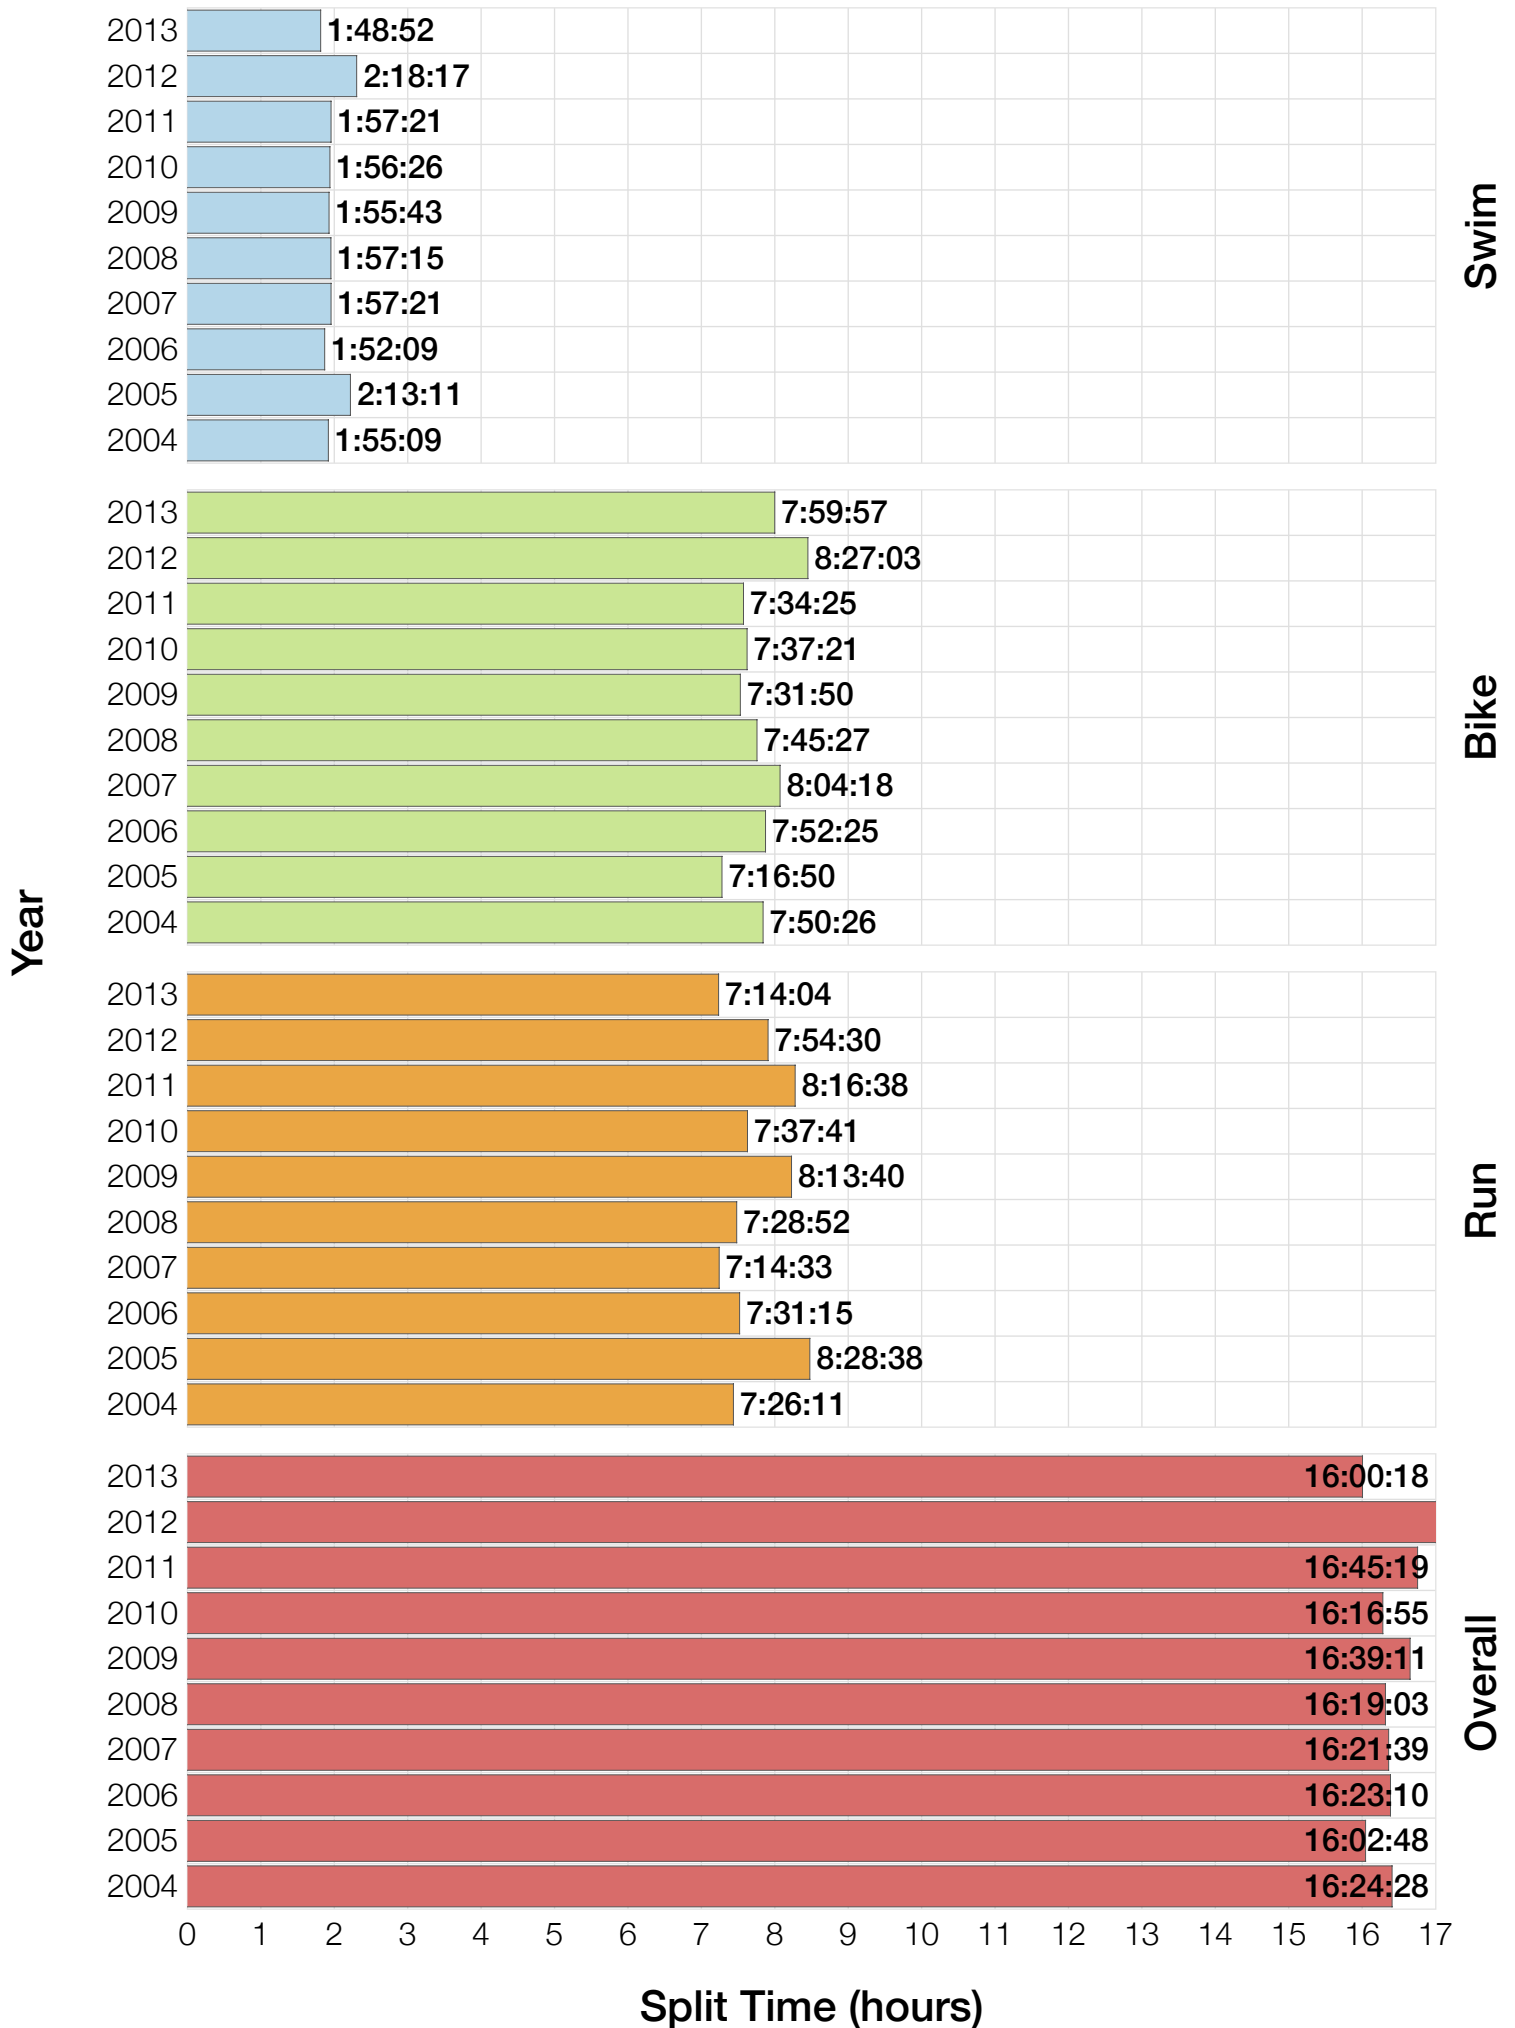

Ironman Western Australia M35-39 Stats

M35-39 Summary Statistics

Year	Finishers	M35-39 Finishers	Male Winner's Time	Female Winner's Time	M35-39 Winner's Time
2004	779	153	8:16:00	9:03:37	9:01:43
2005	588	104	8:27:36	9:31:32	9:12:24
2006	768	136	8:08:57	9:10:01	9:01:35
2007	901	173	8:06:00	9:00:55	8:59:37
2008	1029	200	8:07:06	8:59:24	8:53:26
2009	1124	205	8:13:59	9:16:52	8:54:48
2010	998	177	8:14:01	9:19:44	8:39:43
2011	1180	194	8:12:39	9:25:38	9:04:31
2012	1240	208	8:29:06	9:13:00	8:56:35
2013	1330	181	8:08:16	8:59:44	8:50:20
Average	994	173	8:14:22	9:12:02	8:57:28

M35-39 Swim

M35-39 Swim

M35-39 Bike

M35-39 Bike

M35-39 Run

M35-39 Run

M35-39 Overall

M35-39 Overall

M35-39 Fastest Splits

M35-39 Median Splits

M35-39 Slowest Splits

M35-39 Top 30 Finishing Splits

Estimated Kona Slot Average Finishing Time Finishing Time

M35-39 Top 10 and Kona Times and Splits

Summary Statistics

Position	Swim Time	Bike Time	Run Time	Overall Time
Average Male Winner	0:50:17	4:31:44	2:50:22	8:14:22
Average Female Winner	0:55:43	4:59:46	3:14:15	9:12:02
Average 1st Age Grouper	0:55:05	4:51:42	3:08:10	8:57:28
Average 2nd Age Grouper	0:56:00	4:54:47	3:13:25	9:06:55
Average 3rd Age Grouper	0:56:34	4:54:17	3:17:45	9:11:23
Average 4th Age Grouper	0:57:50	4:58:32	3:15:53	9:15:10
Average 5th Age Grouper	0:55:40	4:58:55	3:21:44	9:18:55
Average 6th Age Grouper	0:56:51	4:55:30	3:28:07	9:23:33
Average 7th Age Grouper	0:59:30	4:58:25	3:26:14	9:27:28
Average 8th Age Grouper	0:59:14	4:59:40	3:29:23	9:31:19
Average 9th Age Grouper	0:58:54	4:57:32	3:32:29	9:32:31
Average 10th Age Grouper	0:56:50	5:00:14	3:34:59	9:35:27
Kona Qualifier Average	0:56:22	4:54:49	3:13:48	9:07:44
Top 10 Age Grouper Average	0:57:15	4:56:57	3:22:49	9:20:01