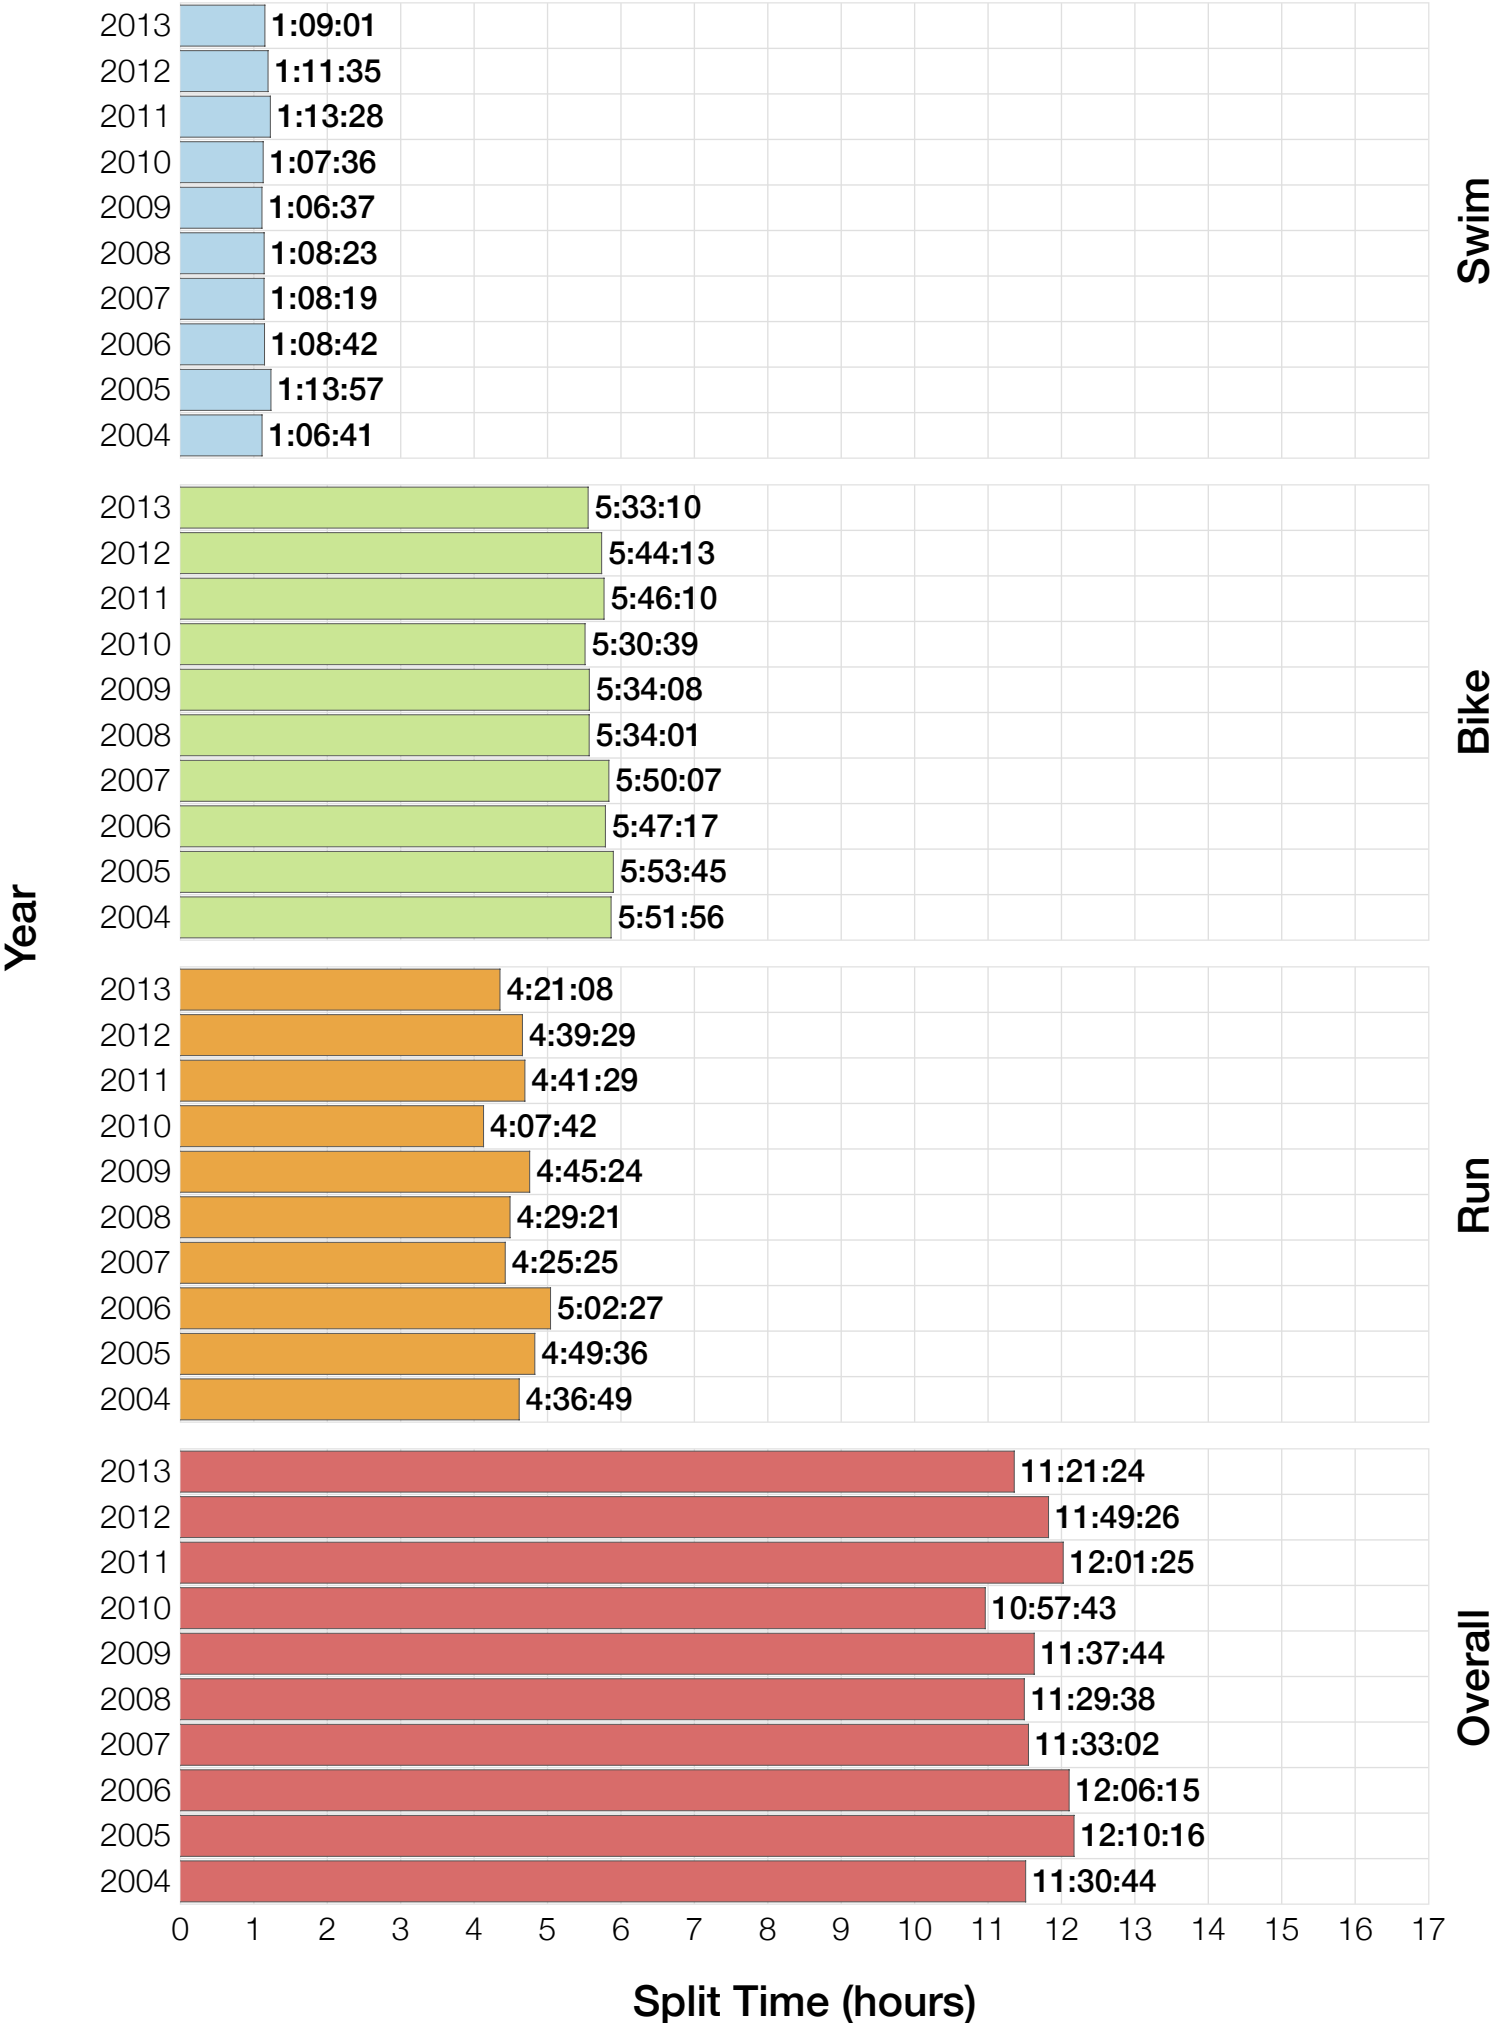

Ironman Western Australia M35-39 Stats

M35-39 Summary Statistics

Year	Finishers	M35-39 Finishers	Male Winner's Time	Female Winner's Time	M35-39 Winner's Time
2004	779	153	8:16:00	9:03:37	9:01:43
2005	588	104	8:27:36	9:31:32	9:12:24
2006	768	136	8:08:57	9:10:01	9:01:35
2007	901	173	8:06:00	9:00:55	8:59:37
2008	1029	200	8:07:06	8:59:24	8:53:26
2009	1124	205	8:13:59	9:16:52	8:54:48
2010	998	177	8:14:01	9:19:44	8:39:43
2011	1180	194	8:12:39	9:25:38	9:04:31
2012	1240	208	8:29:06	9:13:00	8:56:35
2013	1330	181	8:08:16	8:59:44	8:50:20
Average	994	173	8:14:22	9:12:02	8:57:28

M35-39 Swim

M35-39 Swim

M35-39 Bike

M35-39 Bike

M35-39 Run

M35-39 Run

M35-39 Overall

M35-39 Overall

M35-39 Fastest Splits

M35-39 Median Splits

M35-39 Slowest Splits

M35-39 Top 30 Finishing Splits

Estimated Kona Slot Average Finishing Time Finishing Time

M35-39 Top 10 and Kona Times and Splits

Summary Statistics

Position	Swim Time	Bike Time	Run Time	Overall Time
Average Male Winner	0:50:17	4:31:44	2:50:22	8:14:22
Average Female Winner	0:55:43	4:59:46	3:14:15	9:12:02
Average 1st Age Grouper	0:55:05	4:51:42	3:08:10	8:57:28
Average 2nd Age Grouper	0:56:00	4:54:47	3:13:25	9:06:55
Average 3rd Age Grouper	0:56:34	4:54:17	3:17:45	9:11:23
Average 4th Age Grouper	0:57:50	4:58:32	3:15:53	9:15:10
Average 5th Age Grouper	0:55:40	4:58:55	3:21:44	9:18:55
Average 6th Age Grouper	0:56:51	4:55:30	3:28:07	9:23:33
Average 7th Age Grouper	0:59:30	4:58:25	3:26:14	9:27:28
Average 8th Age Grouper	0:59:14	4:59:40	3:29:23	9:31:19
Average 9th Age Grouper	0:58:54	4:57:32	3:32:29	9:32:31
Average 10th Age Grouper	0:56:50	5:00:14	3:34:59	9:35:27
Kona Qualifier Average	0:56:22	4:54:49	3:13:48	9:07:44
Top 10 Age Grouper Average	0:57:15	4:56:57	3:22:49	9:20:01