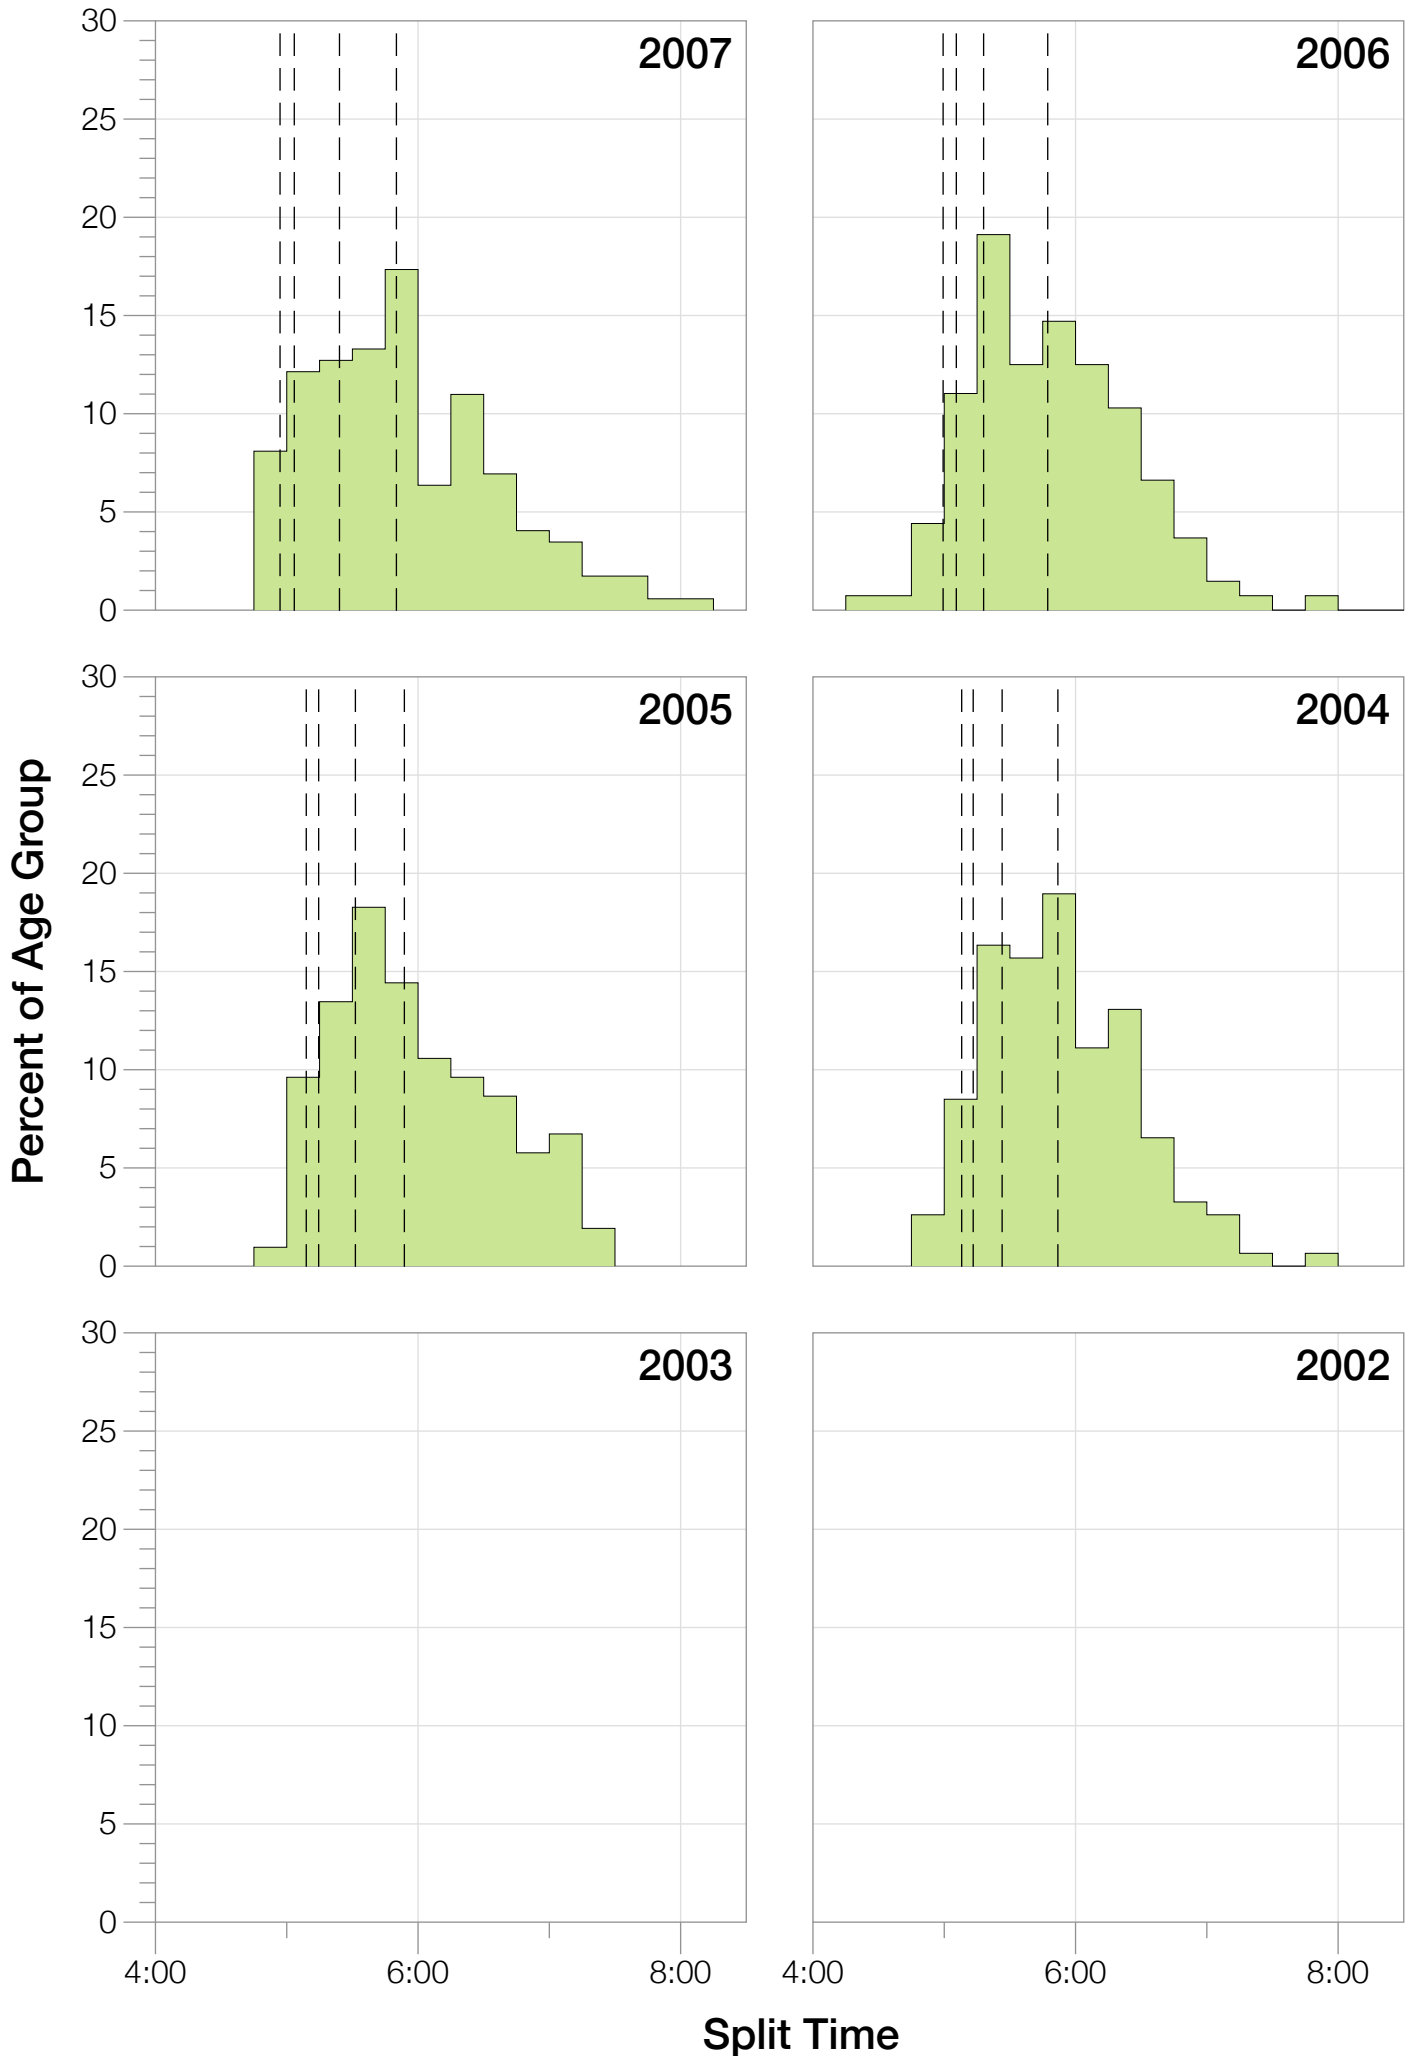

M35-39 Bike