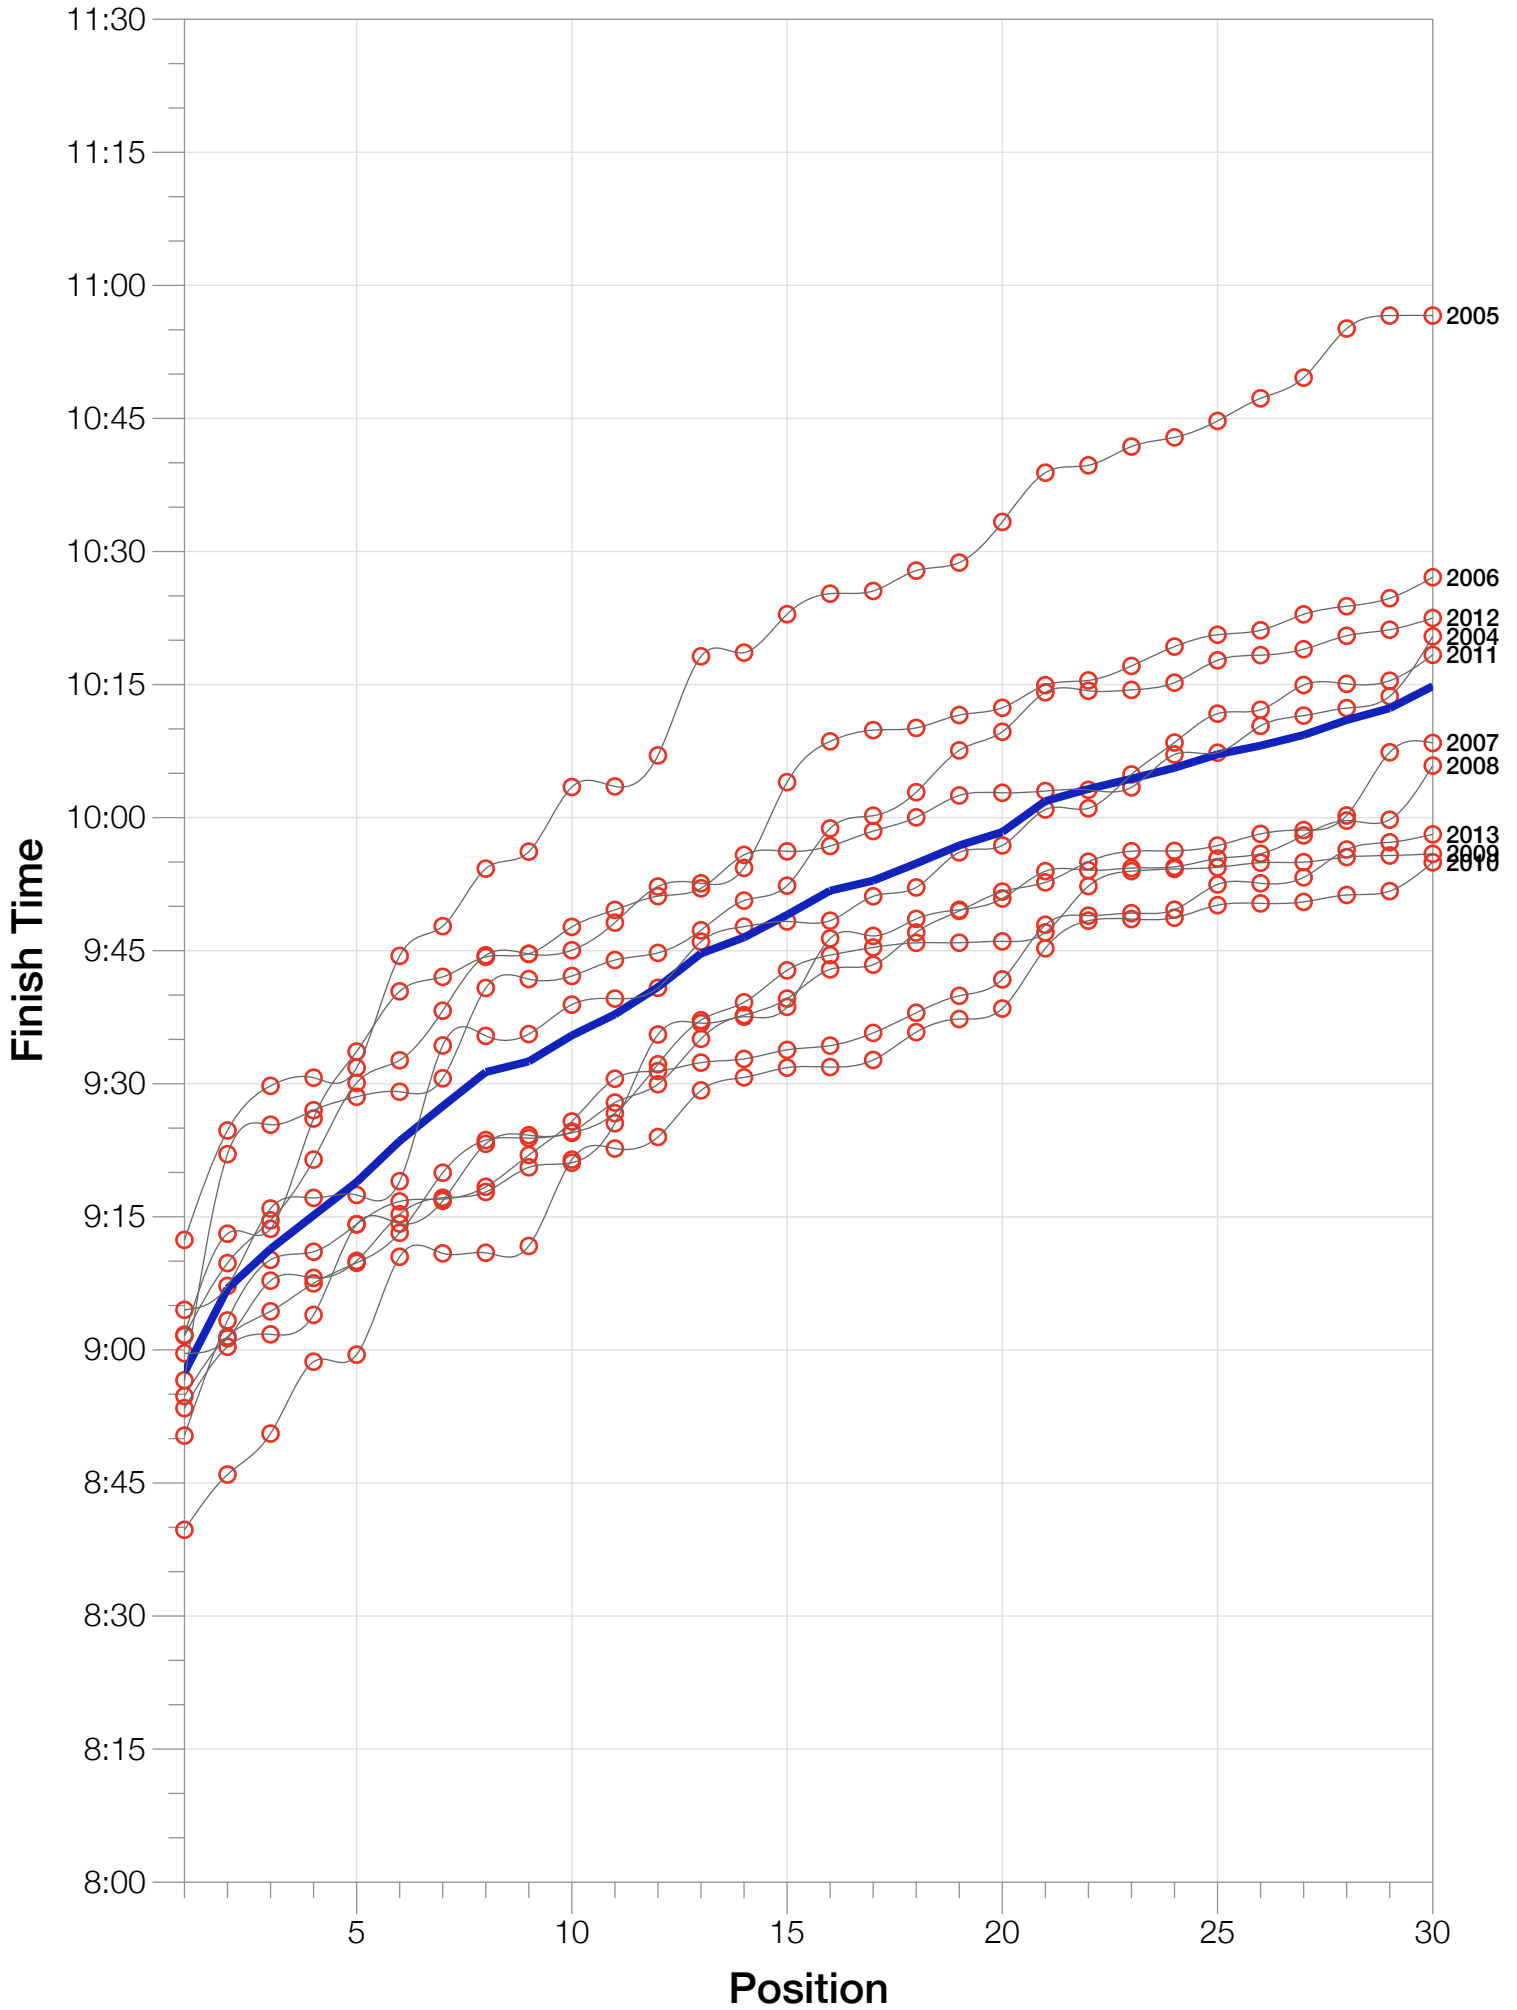

Ironman Western Australia M35-39 Stats

M35-39 Summary Statistics

Year	Finishers	M35-39 Finishers	Male Winner's Time	Female Winner's Time	M35-39 Winner's Time
2004	779	153	8:16:00	9:03:37	9:01:43
2005	588	104	8:27:36	9:31:32	9:12:24
2006	768	136	8:08:57	9:10:01	9:01:35
2007	901	173	8:06:00	9:00:55	8:59:37
2008	1029	200	8:07:06	8:59:24	8:53:26
2009	1124	205	8:13:59	9:16:52	8:54:48
2010	998	177	8:14:01	9:19:44	8:39:43
2011	1180	194	8:12:39	9:25:38	9:04:31
2012	1240	208	8:29:06	9:13:00	8:56:35
2013	1330	181	8:08:16	8:59:44	8:50:20
Average	994	173	8:14:22	9:12:02	8:57:28

M35-39 Fastest Splits

M35-39 Median Splits

M35-39 Slowest Splits

M35-39 Top 30 Finishing Splits

Estimated Kona Slot Average Finishing Time Finishing Time

M35-39 Top 10 and Kona Times and Splits

Summary Statistics

Position	Swim Time	Bike Time	Run Time	Overall Time
Average Male Winner	0:50:17	4:31:44	2:50:22	8:14:22
Average Female Winner	0:55:43	4:59:46	3:14:15	9:12:02
Average 1st Age Grouper	0:55:05	4:51:42	3:08:10	8:57:28
Average 2nd Age Grouper	0:56:00	4:54:47	3:13:25	9:06:55
Average 3rd Age Grouper	0:56:34	4:54:17	3:17:45	9:11:23
Average 4th Age Grouper	0:57:50	4:58:32	3:15:53	9:15:10
Average 5th Age Grouper	0:55:40	4:58:55	3:21:44	9:18:55
Average 6th Age Grouper	0:56:51	4:55:30	3:28:07	9:23:33
Average 7th Age Grouper	0:59:30	4:58:25	3:26:14	9:27:28
Average 8th Age Grouper	0:59:14	4:59:40	3:29:23	9:31:19
Average 9th Age Grouper	0:58:54	4:57:32	3:32:29	9:32:31
Average 10th Age Grouper	0:56:50	5:00:14	3:34:59	9:35:27
Kona Qualifier Average	0:56:22	4:54:49	3:13:48	9:07:44
Top 10 Age Grouper Average	0:57:15	4:56:57	3:22:49	9:20:01