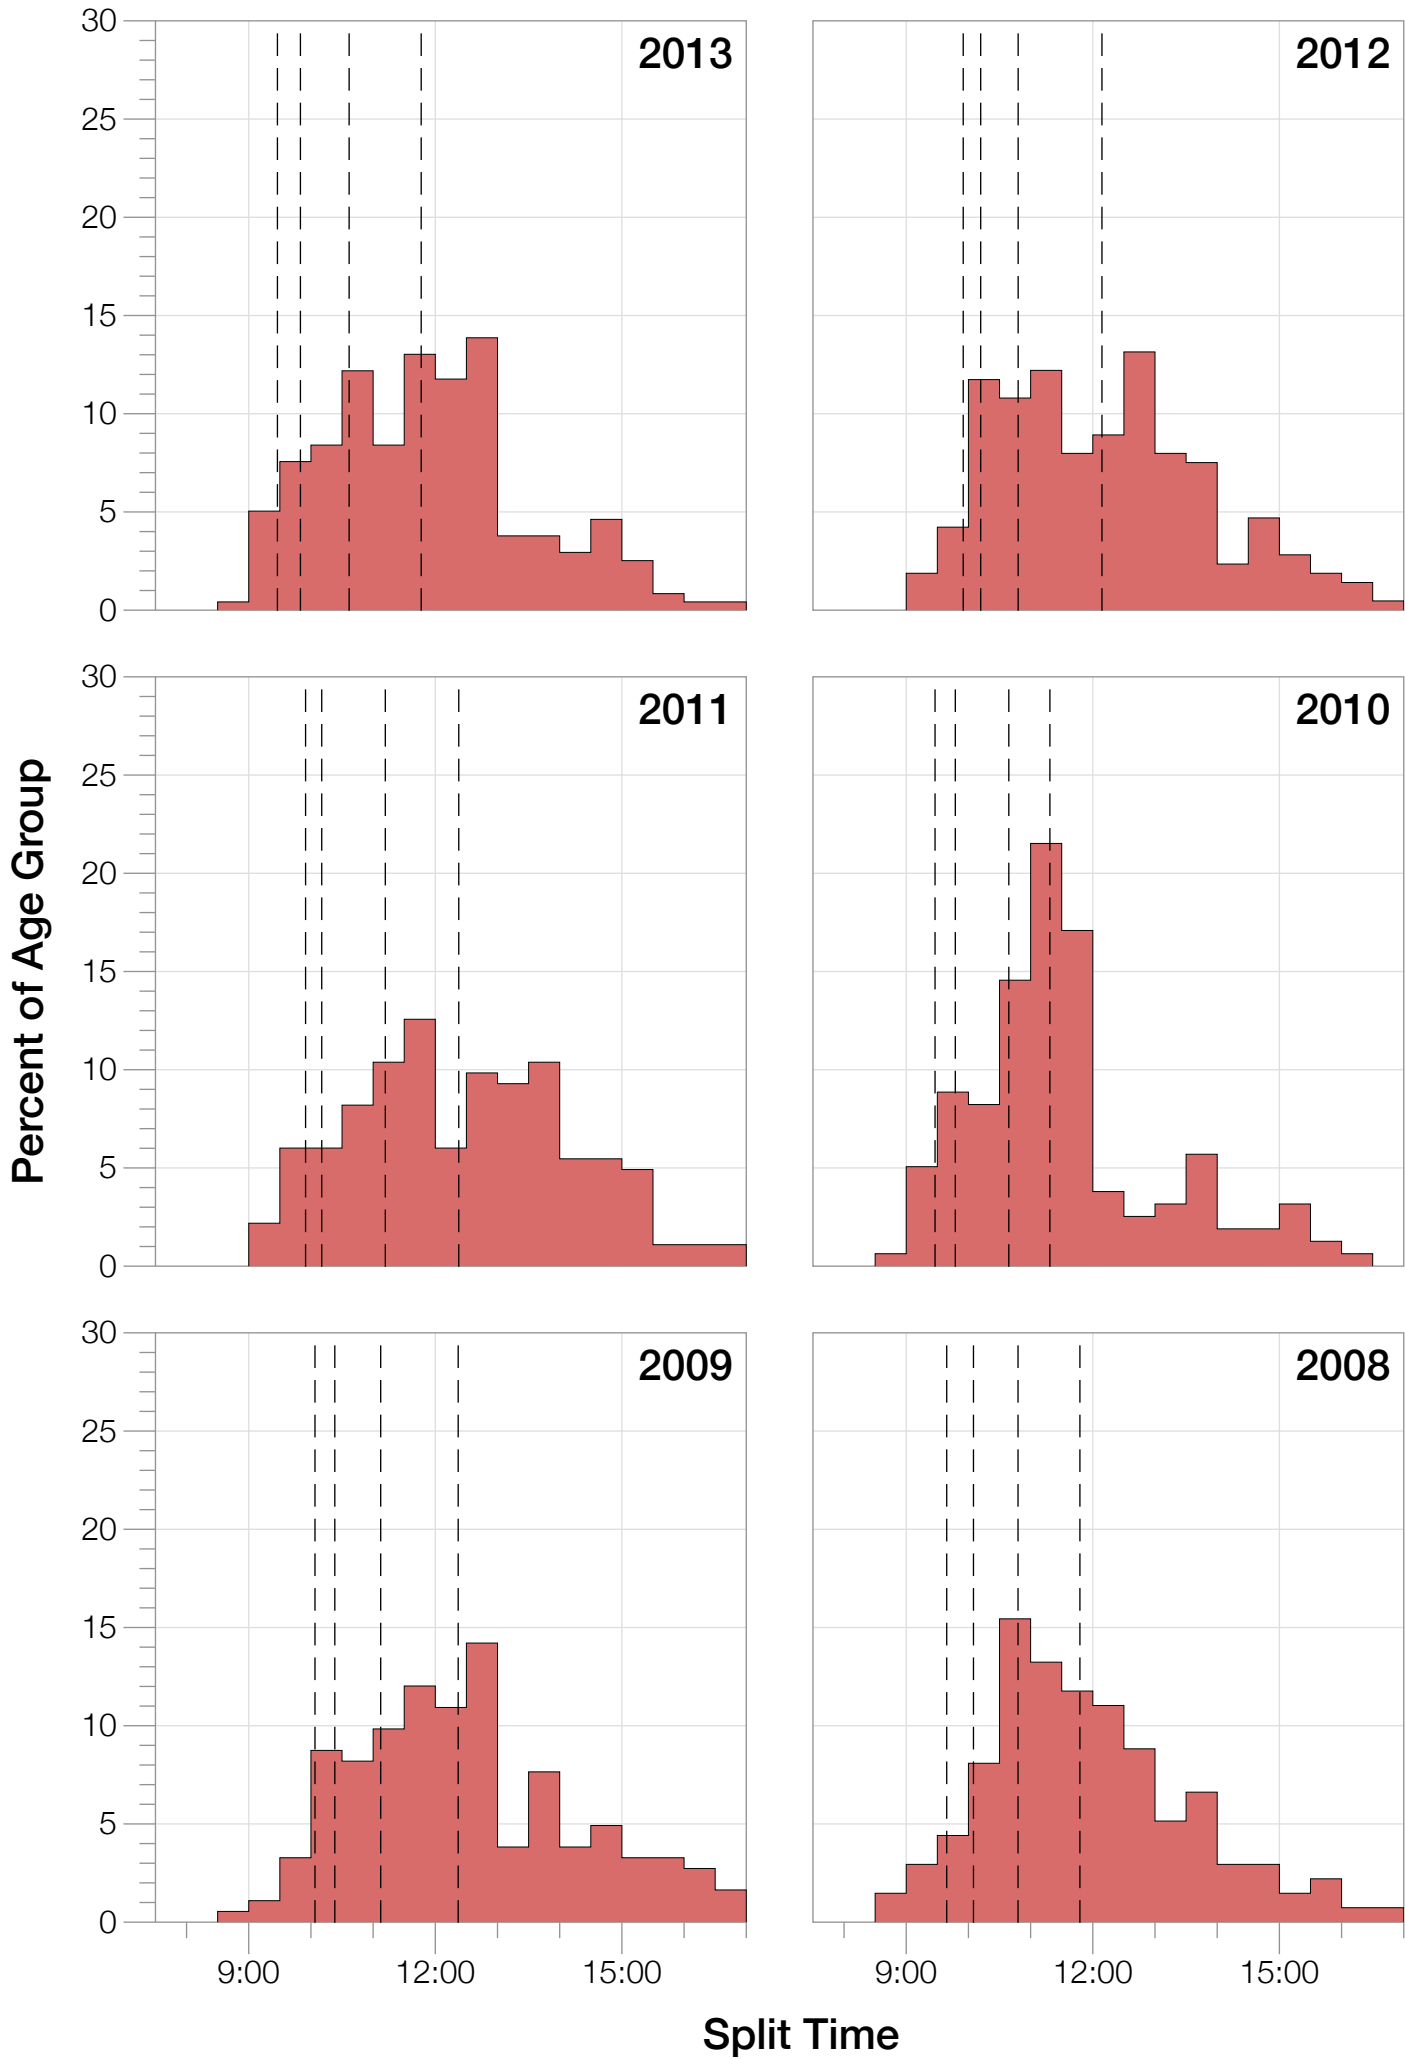

M40-44 Overall