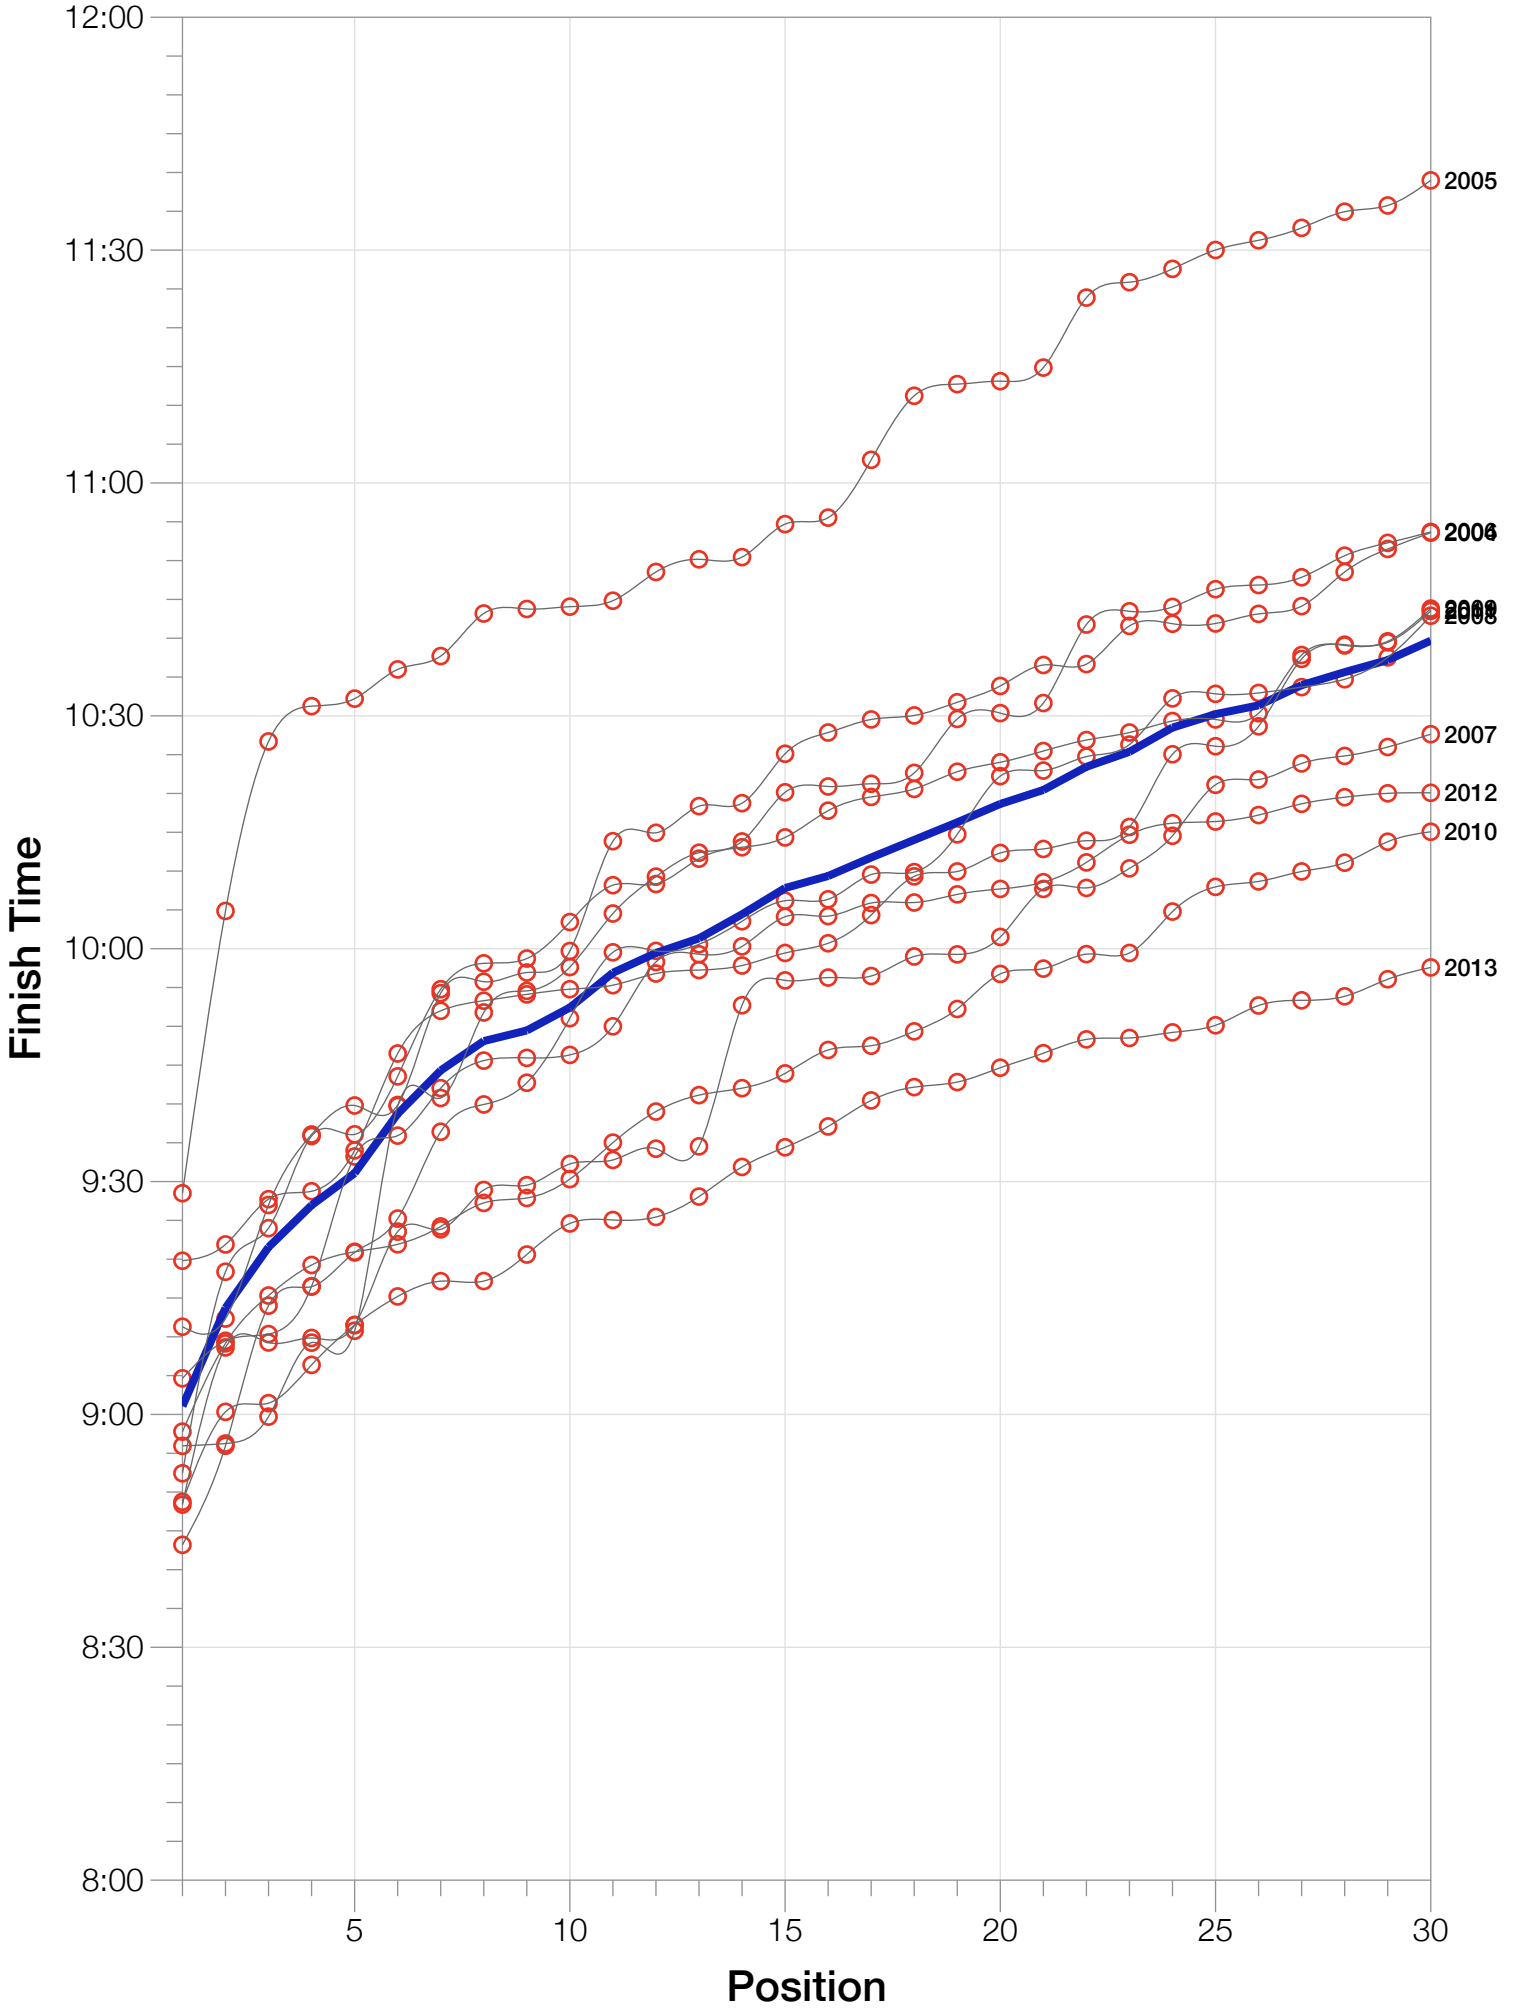

Ironman Western Australia M40-44 Stats

M40-44 Summary Statistics

Year	Finishers	M40-44 Finishers	Male Winner's Time	Female Winner's Time	M40-44 Winner's Time
2004	779	116	8:16:00	9:03:37	9:11:18
2005	588	91	8:27:36	9:31:32	9:28:30
2006	768	110	8:08:57	9:10:01	8:55:57
2007	901	128	8:06:00	9:00:55	8:48:23
2008	1029	136	8:07:06	8:59:24	8:43:12
2009	1124	183	8:13:59	9:16:52	8:52:25
2010	998	158	8:14:01	9:19:44	8:57:47
2011	1180	183	8:12:39	9:25:38	9:19:48
2012	1240	213	8:29:06	9:13:00	9:04:39
2013	1330	238	8:08:16	8:59:44	8:48:45
Average	994	156	8:14:22	9:12:02	9:01:04

M40-44 Median Splits

M40-44 Slowest Splits

M40-44 Top 30 Finishing Splits

Estimated Kona Slot Average Finishing Time Finishing Time

M40-44 Top 10 and Kona Times and Splits

Summary Statistics

Position	Swim Time	Bike Time	Run Time	Overall Time
Average Male Winner	0:50:17	4:31:44	2:50:22	8:14:22
Average Female Winner	0:55:43	4:59:46	3:14:15	9:12:02
Average 1st Age Grouper	0:58:03	4:51:51	3:07:59	9:01:04
Average 2nd Age Grouper	0:57:06	4:53:40	3:20:51	9:13:43
Average 3rd Age Grouper	0:59:32	4:59:06	3:19:36	9:21:33
Average 4th Age Grouper	1:00:11	4:55:01	3:28:29	9:26:57
Average 5th Age Grouper	0:57:40	4:50:50	3:39:49	9:31:05
Average 6th Age Grouper	0:59:04	5:01:25	3:34:22	9:38:44
Average 7th Age Grouper	1:02:53	5:05:14	3:32:02	9:44:19
Average 8th Age Grouper	0:59:53	5:04:51	3:39:55	9:48:06
Average 9th Age Grouper	1:02:28	5:02:46	3:40:43	9:49:28
Average 10th Age Grouper	1:00:57	4:58:54	3:48:53	9:52:25
Kona Qualifier Average	0:58:30	4:54:06	3:23:24	9:18:53
Top 10 Age Grouper Average	0:59:47	4:58:24	3:31:22	9:32:44