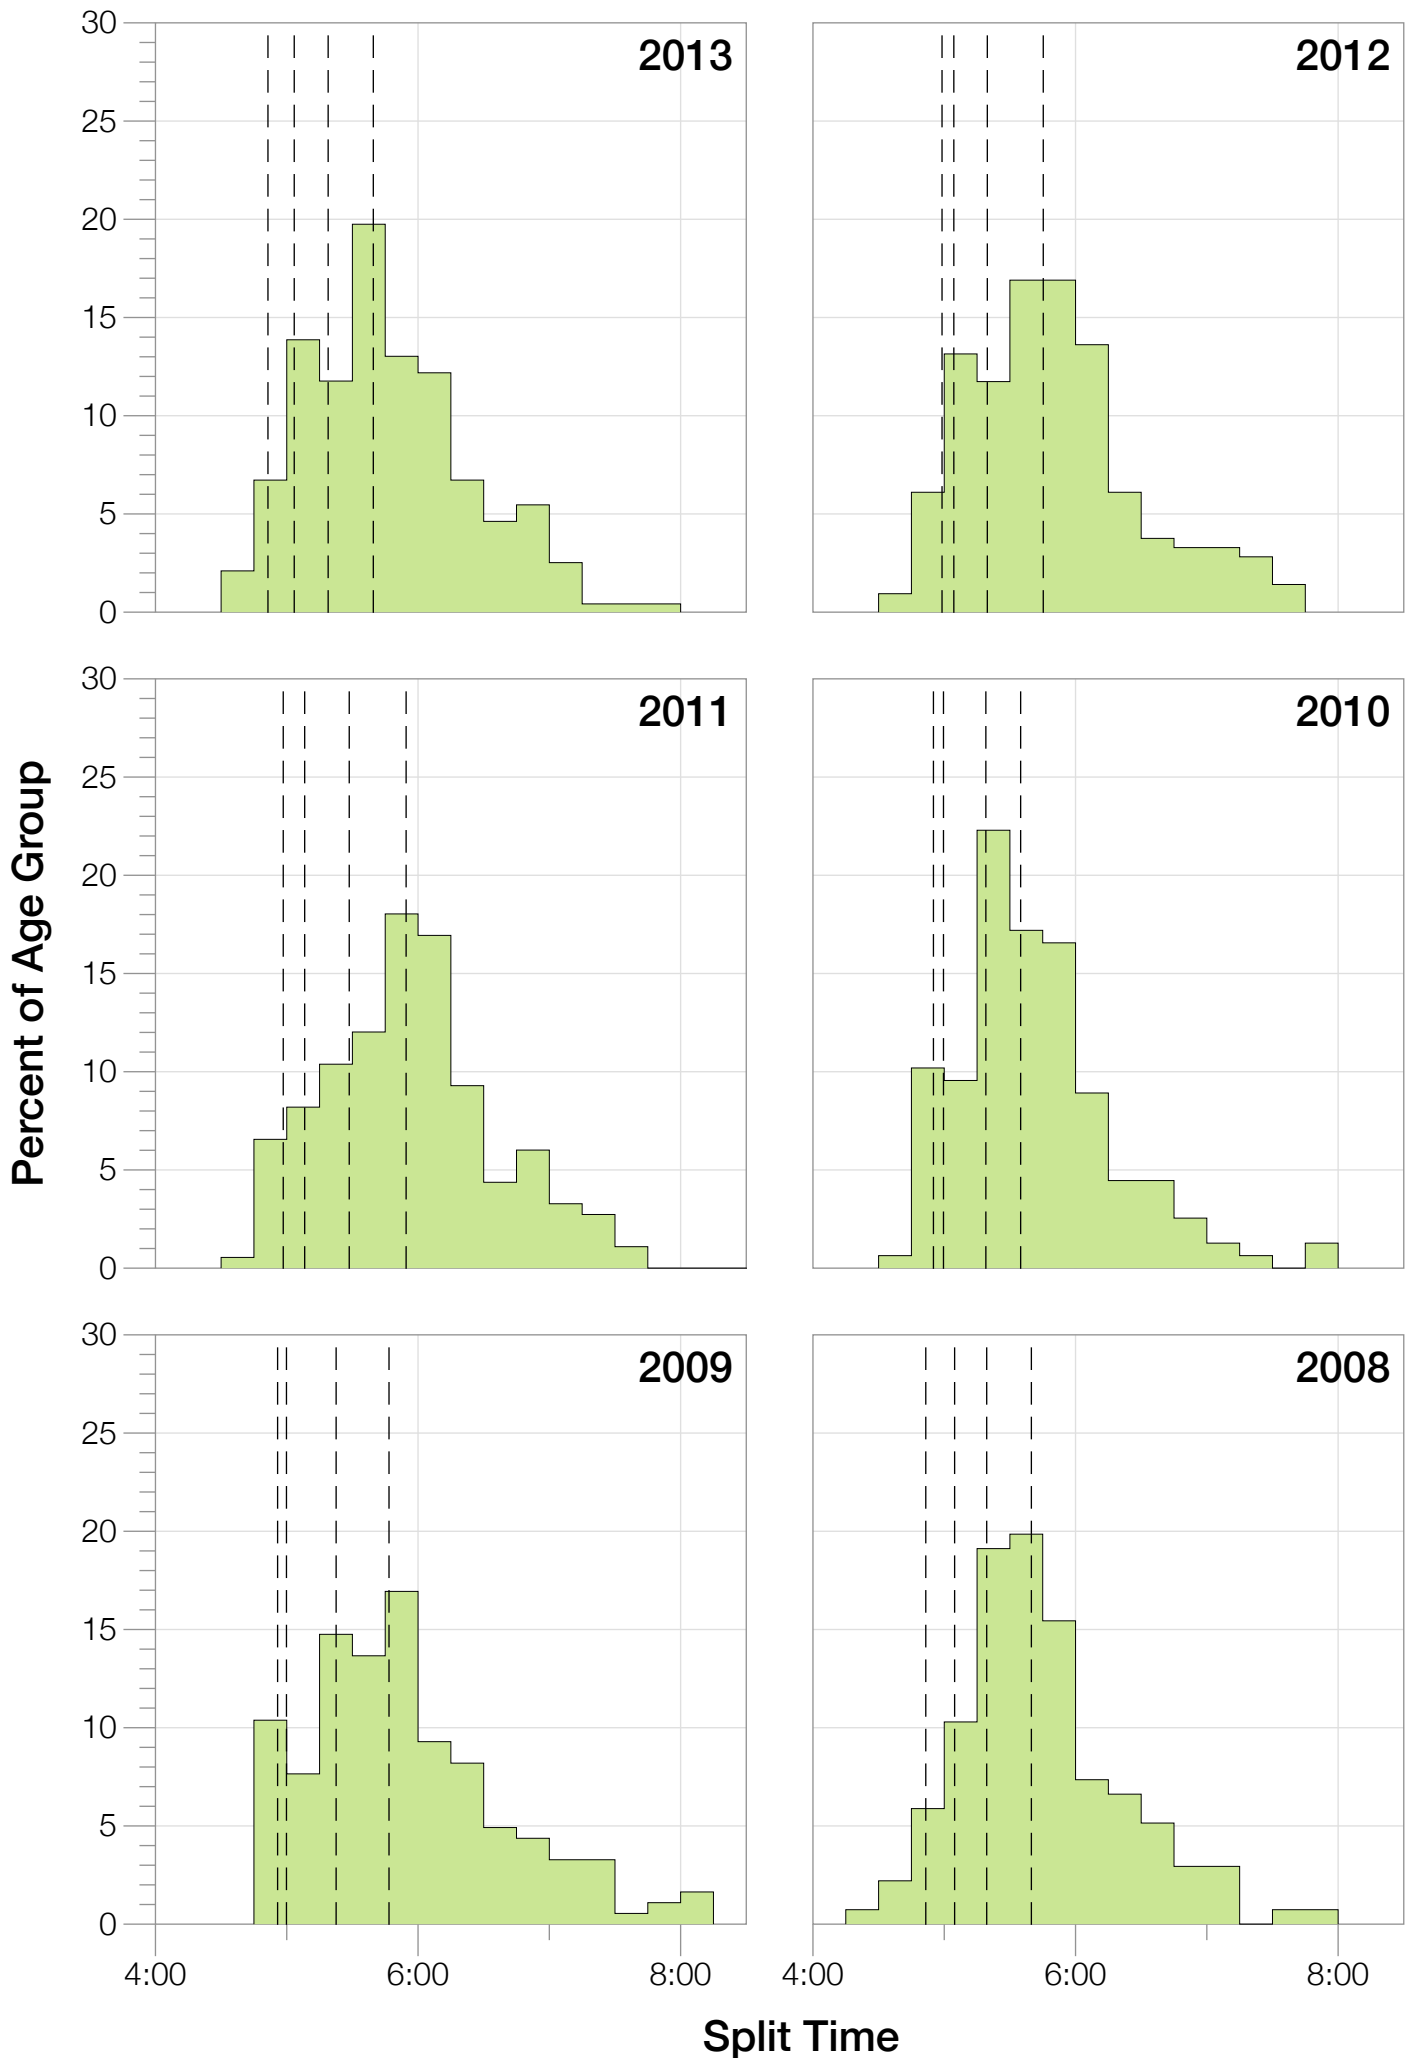

M40-44 Bike