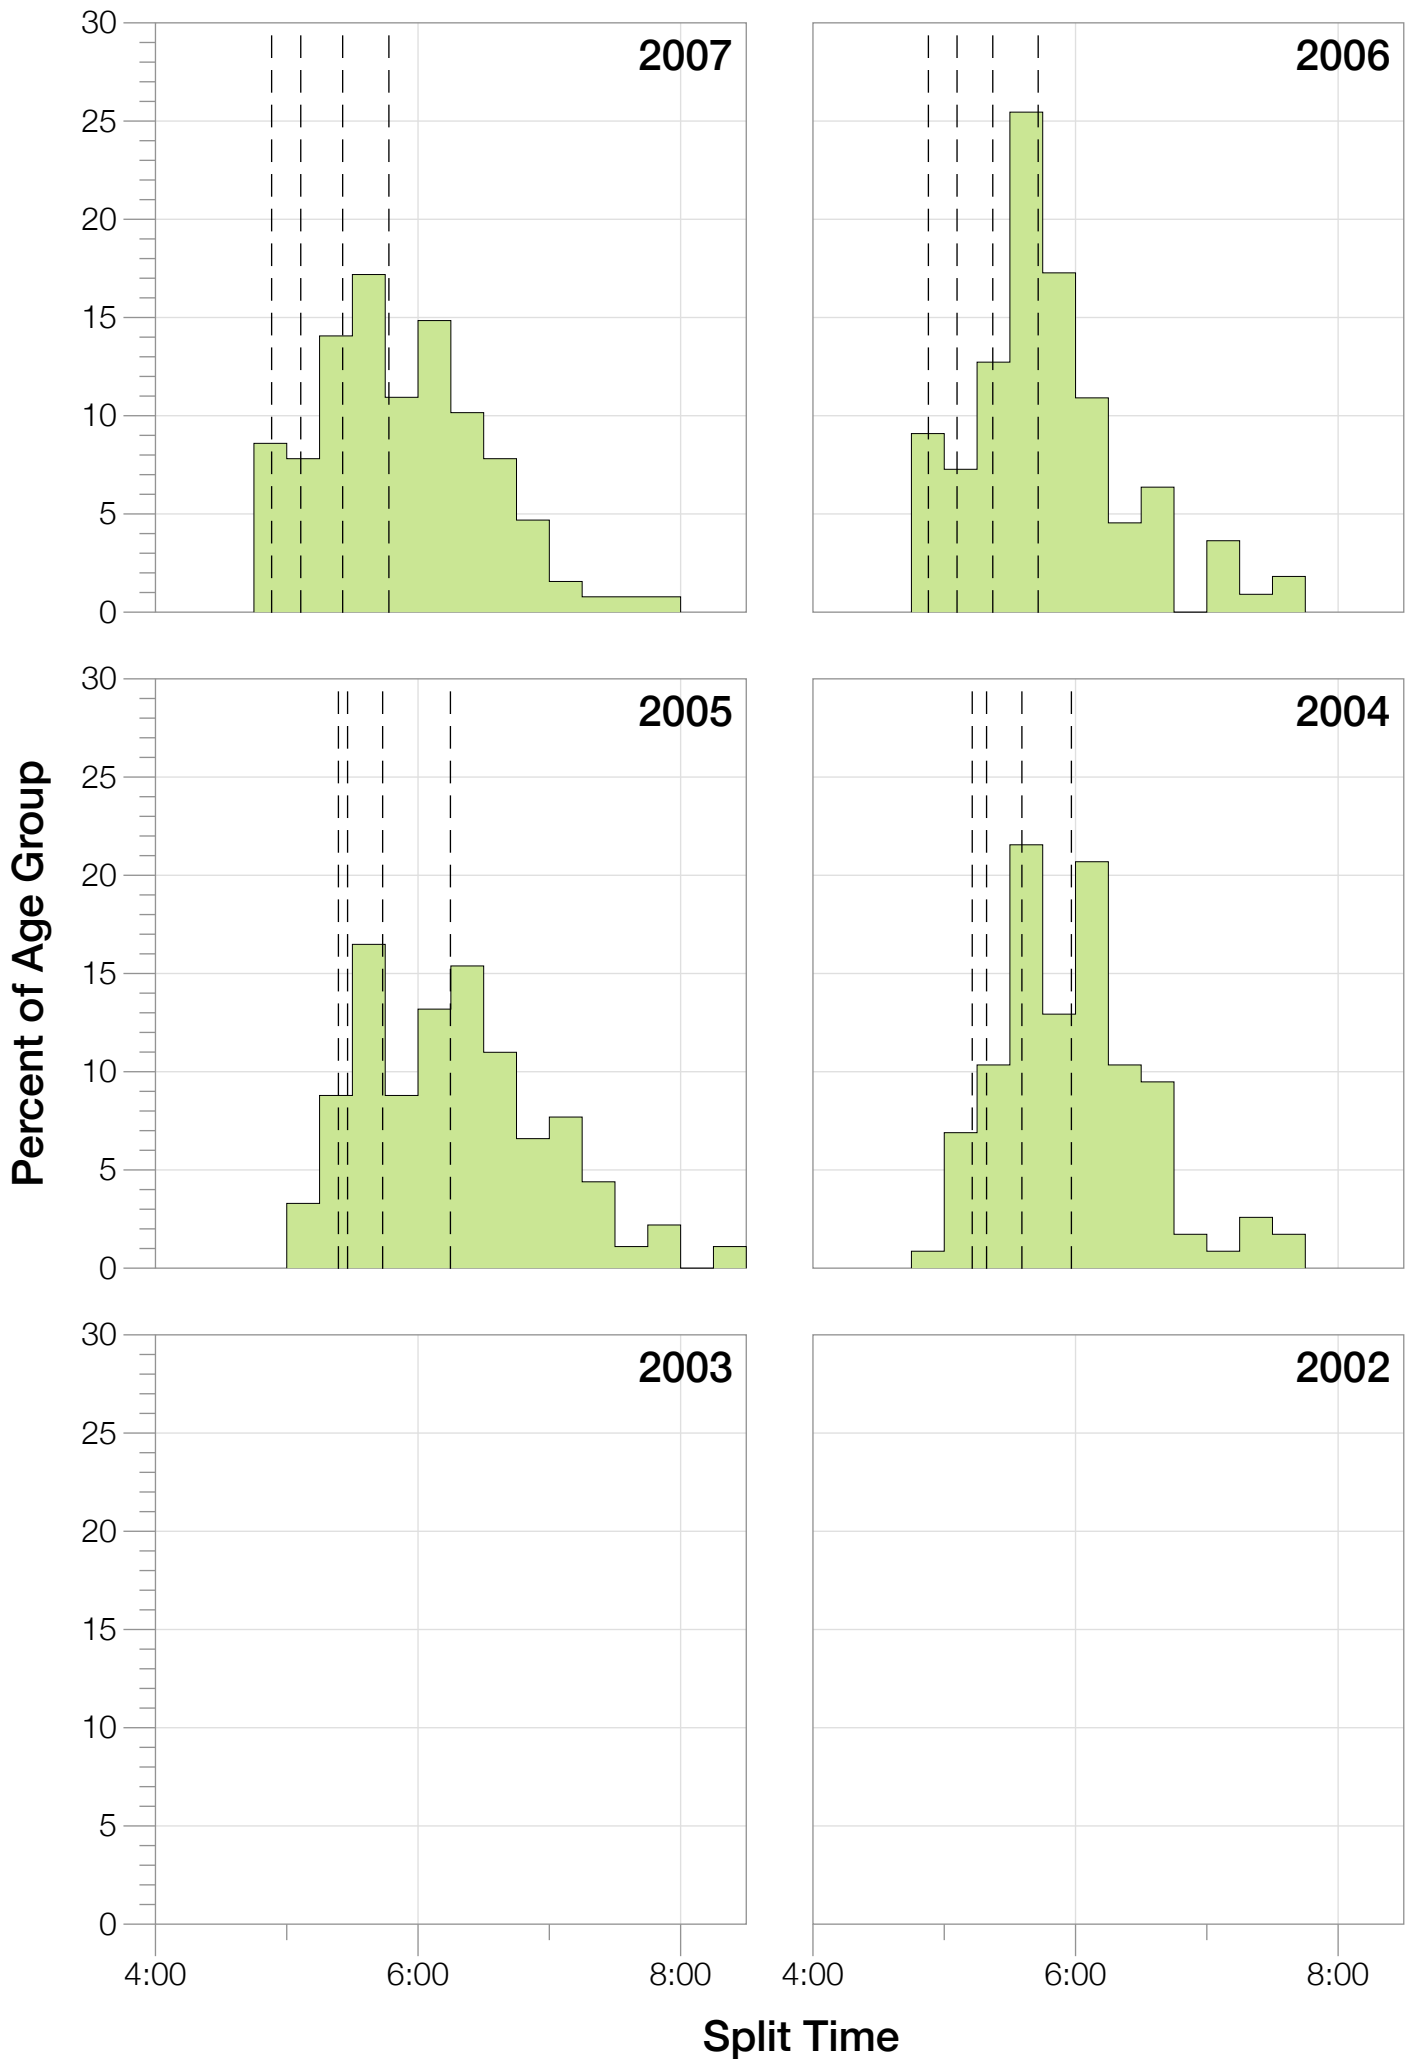

M40-44 Bike