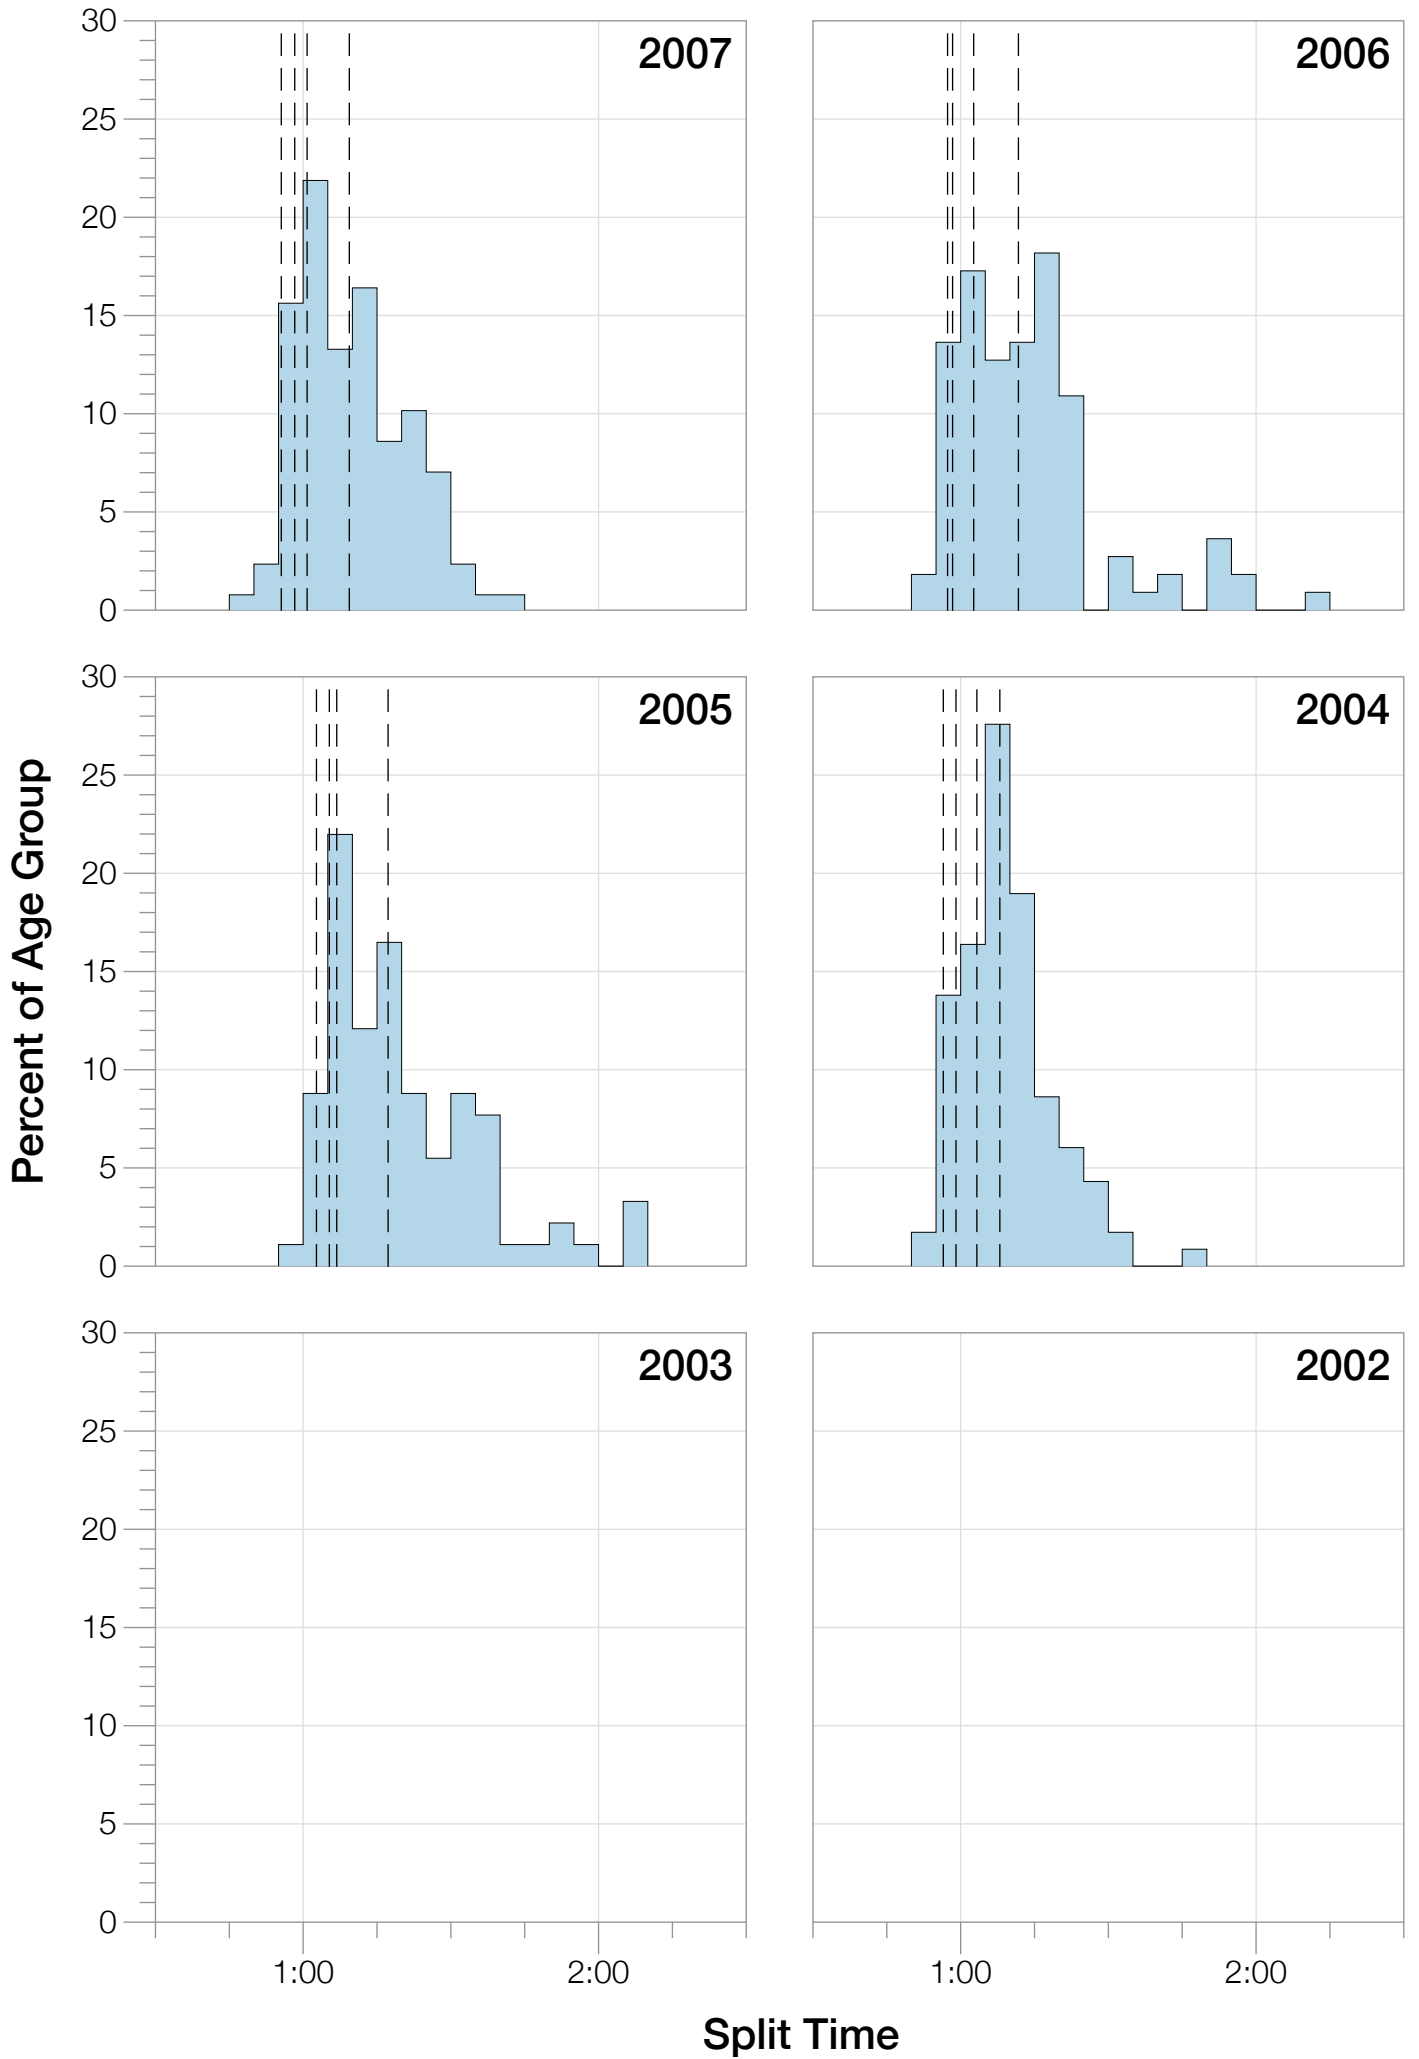

M40-44 Swim