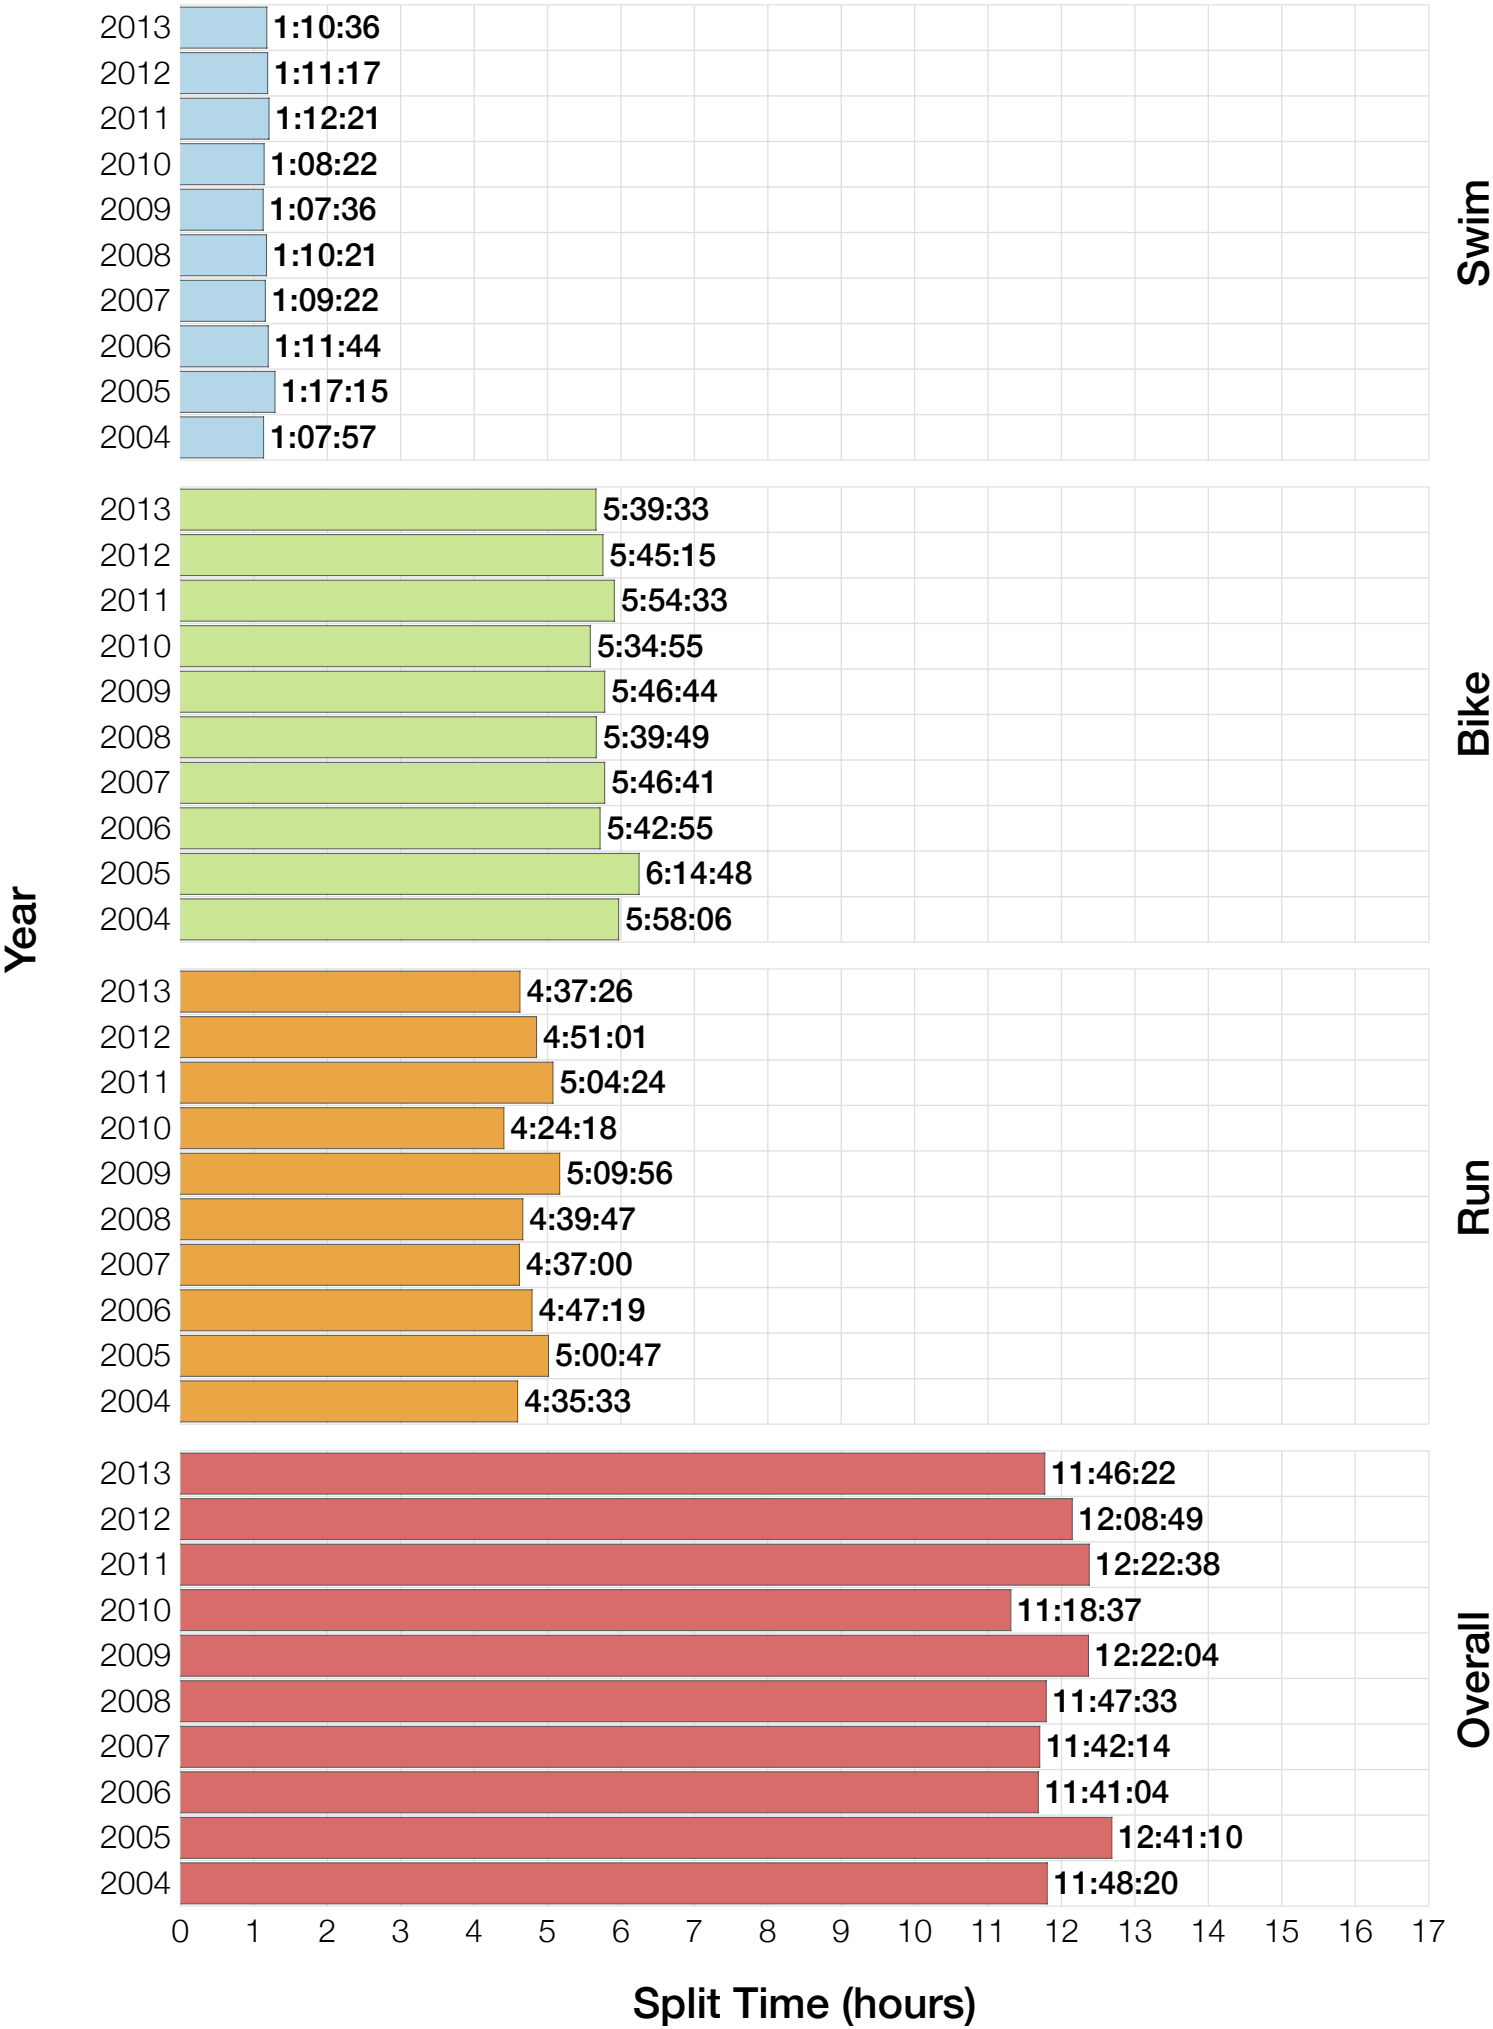

Ironman Western Australia M40-44 Stats

M40-44 Summary Statistics

Year	Finishers	M40-44 Finishers	Male Winner's Time	Female Winner's Time	M40-44 Winner's Time
2004	779	116	8:16:00	9:03:37	9:11:18
2005	588	91	8:27:36	9:31:32	9:28:30
2006	768	110	8:08:57	9:10:01	8:55:57
2007	901	128	8:06:00	9:00:55	8:48:23
2008	1029	136	8:07:06	8:59:24	8:43:12
2009	1124	183	8:13:59	9:16:52	8:52:25
2010	998	158	8:14:01	9:19:44	8:57:47
2011	1180	183	8:12:39	9:25:38	9:19:48
2012	1240	213	8:29:06	9:13:00	9:04:39
2013	1330	238	8:08:16	8:59:44	8:48:45
Average	994	156	8:14:22	9:12:02	9:01:04

M40-44 Fastest Splits

Year

Swim

Bike

Run

Overall

0 1 2 3 4 5 6 7 8 9 10 11 12 13 14 15 16 17

Split Time (hours)

M40-44 Median Splits

M40-44 Slowest Splits

M40-44 Top 30 Finishing Splits

Estimated Kona Slot Average Finishing Time Finishing Time

M40-44 Top 10 and Kona Times and Splits

Summary Statistics

Position	Swim Time	Bike Time	Run Time	Overall Time
Average Male Winner	0:50:17	4:31:44	2:50:22	8:14:22
Average Female Winner	0:55:43	4:59:46	3:14:15	9:12:02
Average 1st Age Grouper	0:58:03	4:51:51	3:07:59	9:01:04
Average 2nd Age Grouper	0:57:06	4:53:40	3:20:51	9:13:43
Average 3rd Age Grouper	0:59:32	4:59:06	3:19:36	9:21:33
Average 4th Age Grouper	1:00:11	4:55:01	3:28:29	9:26:57
Average 5th Age Grouper	0:57:40	4:50:50	3:39:49	9:31:05
Average 6th Age Grouper	0:59:04	5:01:25	3:34:22	9:38:44
Average 7th Age Grouper	1:02:53	5:05:14	3:32:02	9:44:19
Average 8th Age Grouper	0:59:53	5:04:51	3:39:55	9:48:06
Average 9th Age Grouper	1:02:28	5:02:46	3:40:43	9:49:28
Average 10th Age Grouper	1:00:57	4:58:54	3:48:53	9:52:25
Kona Qualifier Average	0:58:30	4:54:06	3:23:24	9:18:53
Top 10 Age Grouper Average	0:59:47	4:58:24	3:31:22	9:32:44