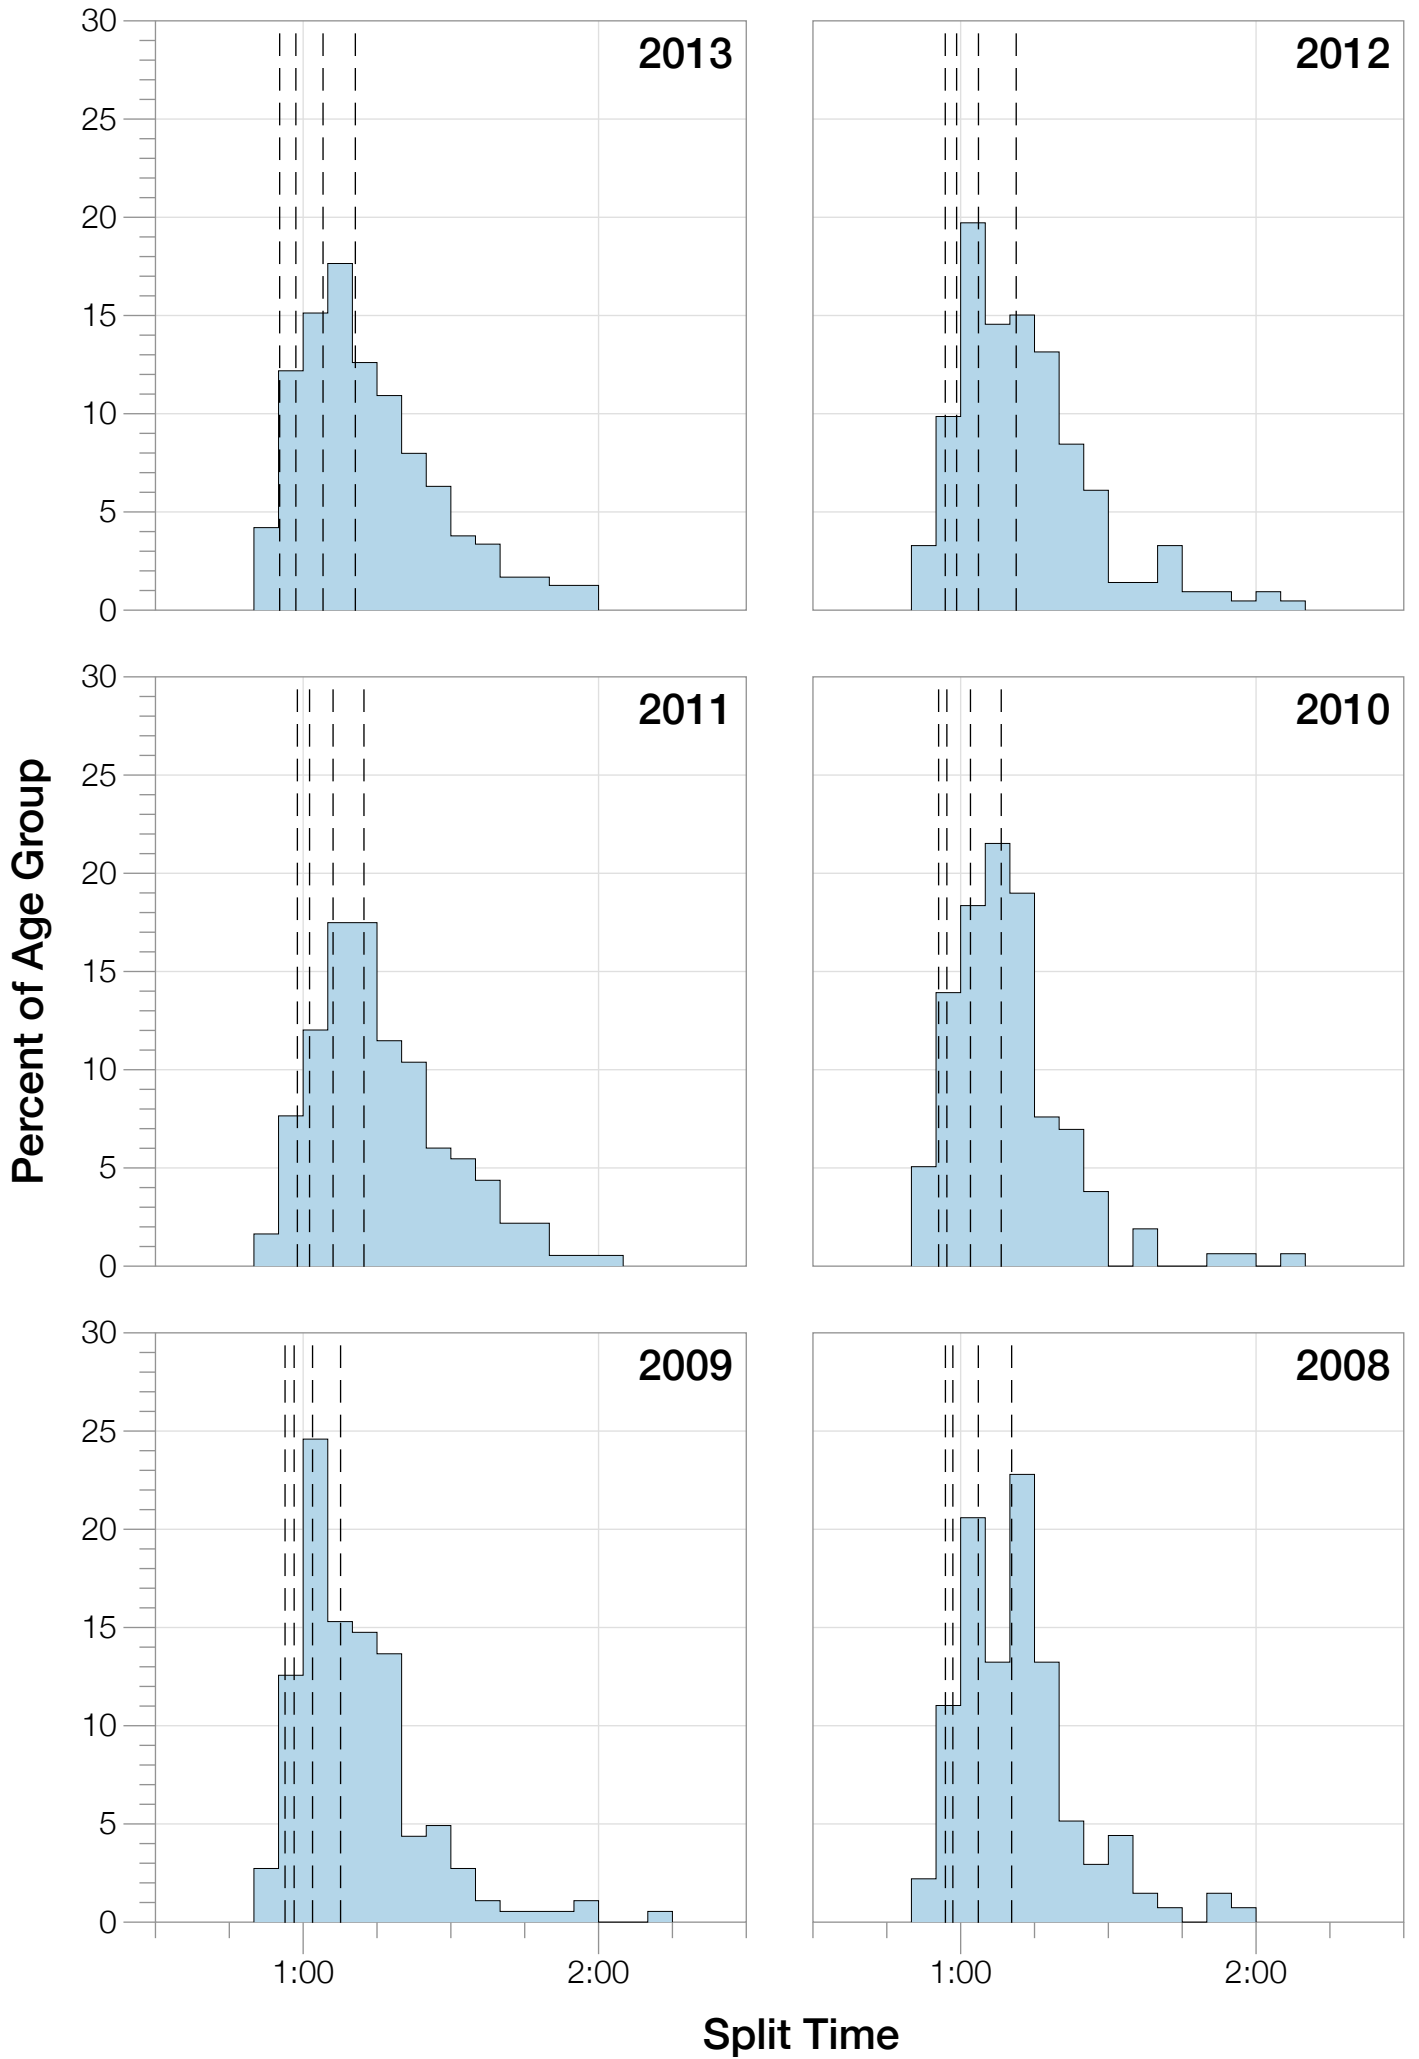

M40-44 Summary Statistics

Year	Finishers	M40-44 Finishers	Male Winner's Time	Female Winner's Time	M40-44 Winner's Time
2004	779	116	8:16:00	9:03:37	9:11:18
2005	588	91	8:27:36	9:31:32	9:28:30
2006	768	110	8:08:57	9:10:01	8:55:57
2007	901	128	8:06:00	9:00:55	8:48:23
2008	1029	136	8:07:06	8:59:24	8:43:12
2009	1124	183	8:13:59	9:16:52	8:52:25
2010	998	158	8:14:01	9:19:44	8:57:47
2011	1180	183	8:12:39	9:25:38	9:19:48
2012	1240	213	8:29:06	9:13:00	9:04:39
2013	1330	238	8:08:16	8:59:44	8:48:45
Average	994	156	8:14:22	9:12:02	9:01:04

M40-44 Swim