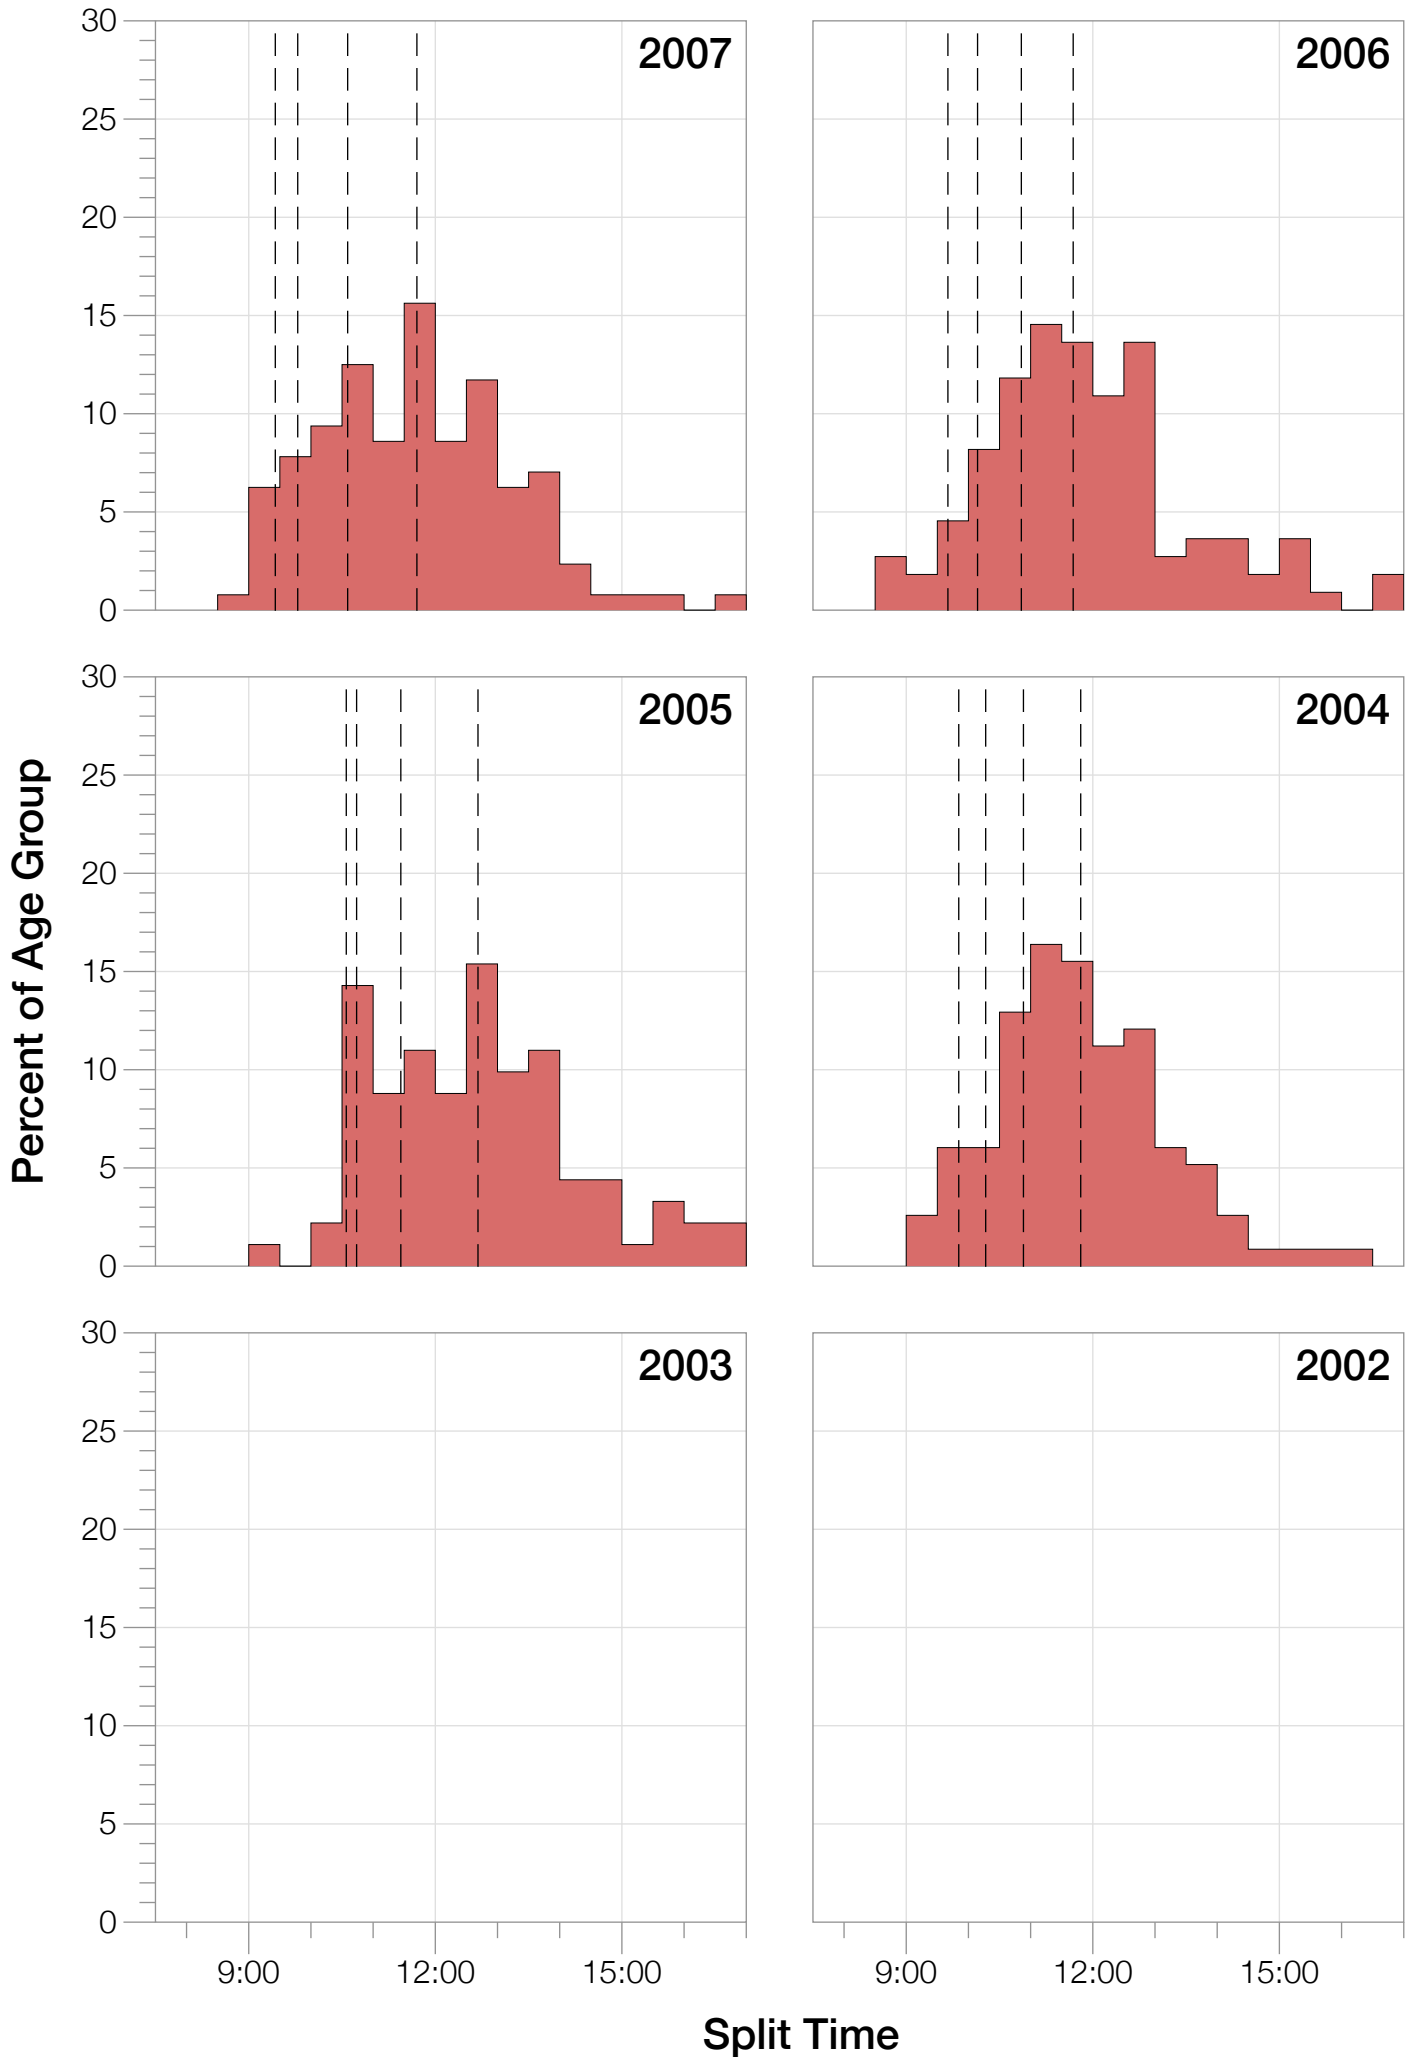

M40-44 Overall