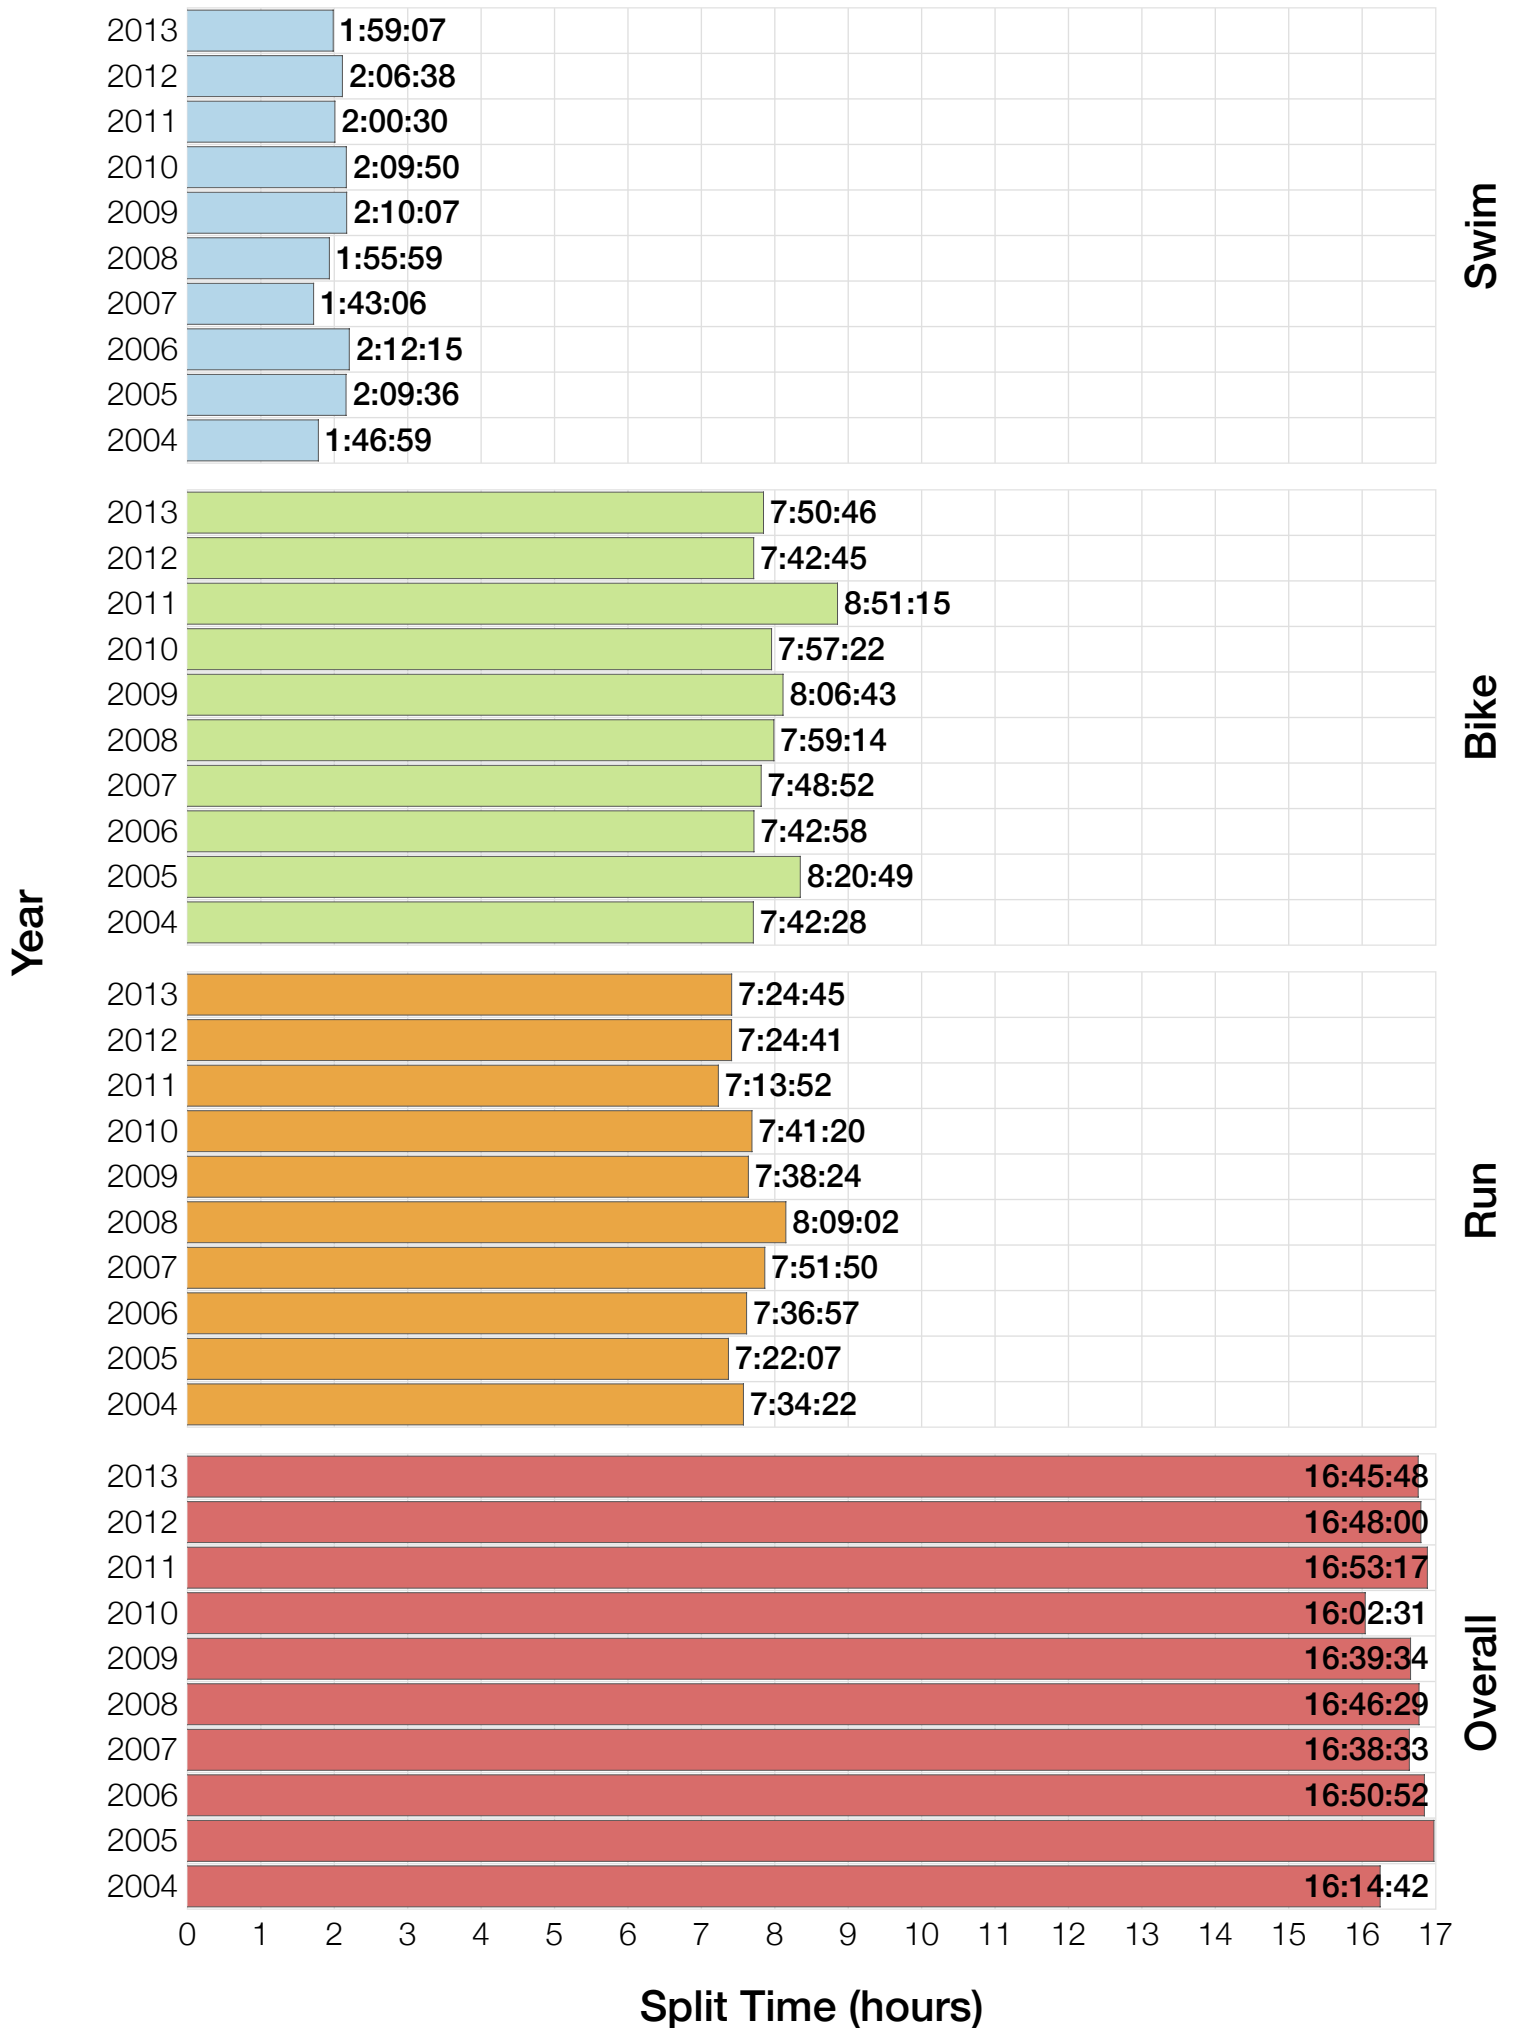

Ironman Western Australia M40-44 Stats

M40-44 Summary Statistics

Year	Finishers	M40-44 Finishers	Male Winner's Time	Female Winner's Time	M40-44 Winner's Time
2004	779	116	8:16:00	9:03:37	9:11:18
2005	588	91	8:27:36	9:31:32	9:28:30
2006	768	110	8:08:57	9:10:01	8:55:57
2007	901	128	8:06:00	9:00:55	8:48:23
2008	1029	136	8:07:06	8:59:24	8:43:12
2009	1124	183	8:13:59	9:16:52	8:52:25
2010	998	158	8:14:01	9:19:44	8:57:47
2011	1180	183	8:12:39	9:25:38	9:19:48
2012	1240	213	8:29:06	9:13:00	9:04:39
2013	1330	238	8:08:16	8:59:44	8:48:45
Average	994	156	8:14:22	9:12:02	9:01:04

M40-44 Fastest Splits

Year

Swim

Bike

Run

Overall

0 1 2 3 4 5 6 7 8 9 10 11 12 13 14 15 16 17

Split Time (hours)

M40-44 Median Splits

M40-44 Slowest Splits

M40-44 Top 30 Finishing Splits

Estimated Kona Slot Average Finishing Time Finishing Time

M40-44 Top 10 and Kona Times and Splits

Summary Statistics

Position	Swim Time	Bike Time	Run Time	Overall Time
Average Male Winner	0:50:17	4:31:44	2:50:22	8:14:22
Average Female Winner	0:55:43	4:59:46	3:14:15	9:12:02
Average 1st Age Grouper	0:58:03	4:51:51	3:07:59	9:01:04
Average 2nd Age Grouper	0:57:06	4:53:40	3:20:51	9:13:43
Average 3rd Age Grouper	0:59:32	4:59:06	3:19:36	9:21:33
Average 4th Age Grouper	1:00:11	4:55:01	3:28:29	9:26:57
Average 5th Age Grouper	0:57:40	4:50:50	3:39:49	9:31:05
Average 6th Age Grouper	0:59:04	5:01:25	3:34:22	9:38:44
Average 7th Age Grouper	1:02:53	5:05:14	3:32:02	9:44:19
Average 8th Age Grouper	0:59:53	5:04:51	3:39:55	9:48:06
Average 9th Age Grouper	1:02:28	5:02:46	3:40:43	9:49:28
Average 10th Age Grouper	1:00:57	4:58:54	3:48:53	9:52:25
Kona Qualifier Average	0:58:30	4:54:06	3:23:24	9:18:53
Top 10 Age Grouper Average	0:59:47	4:58:24	3:31:22	9:32:44