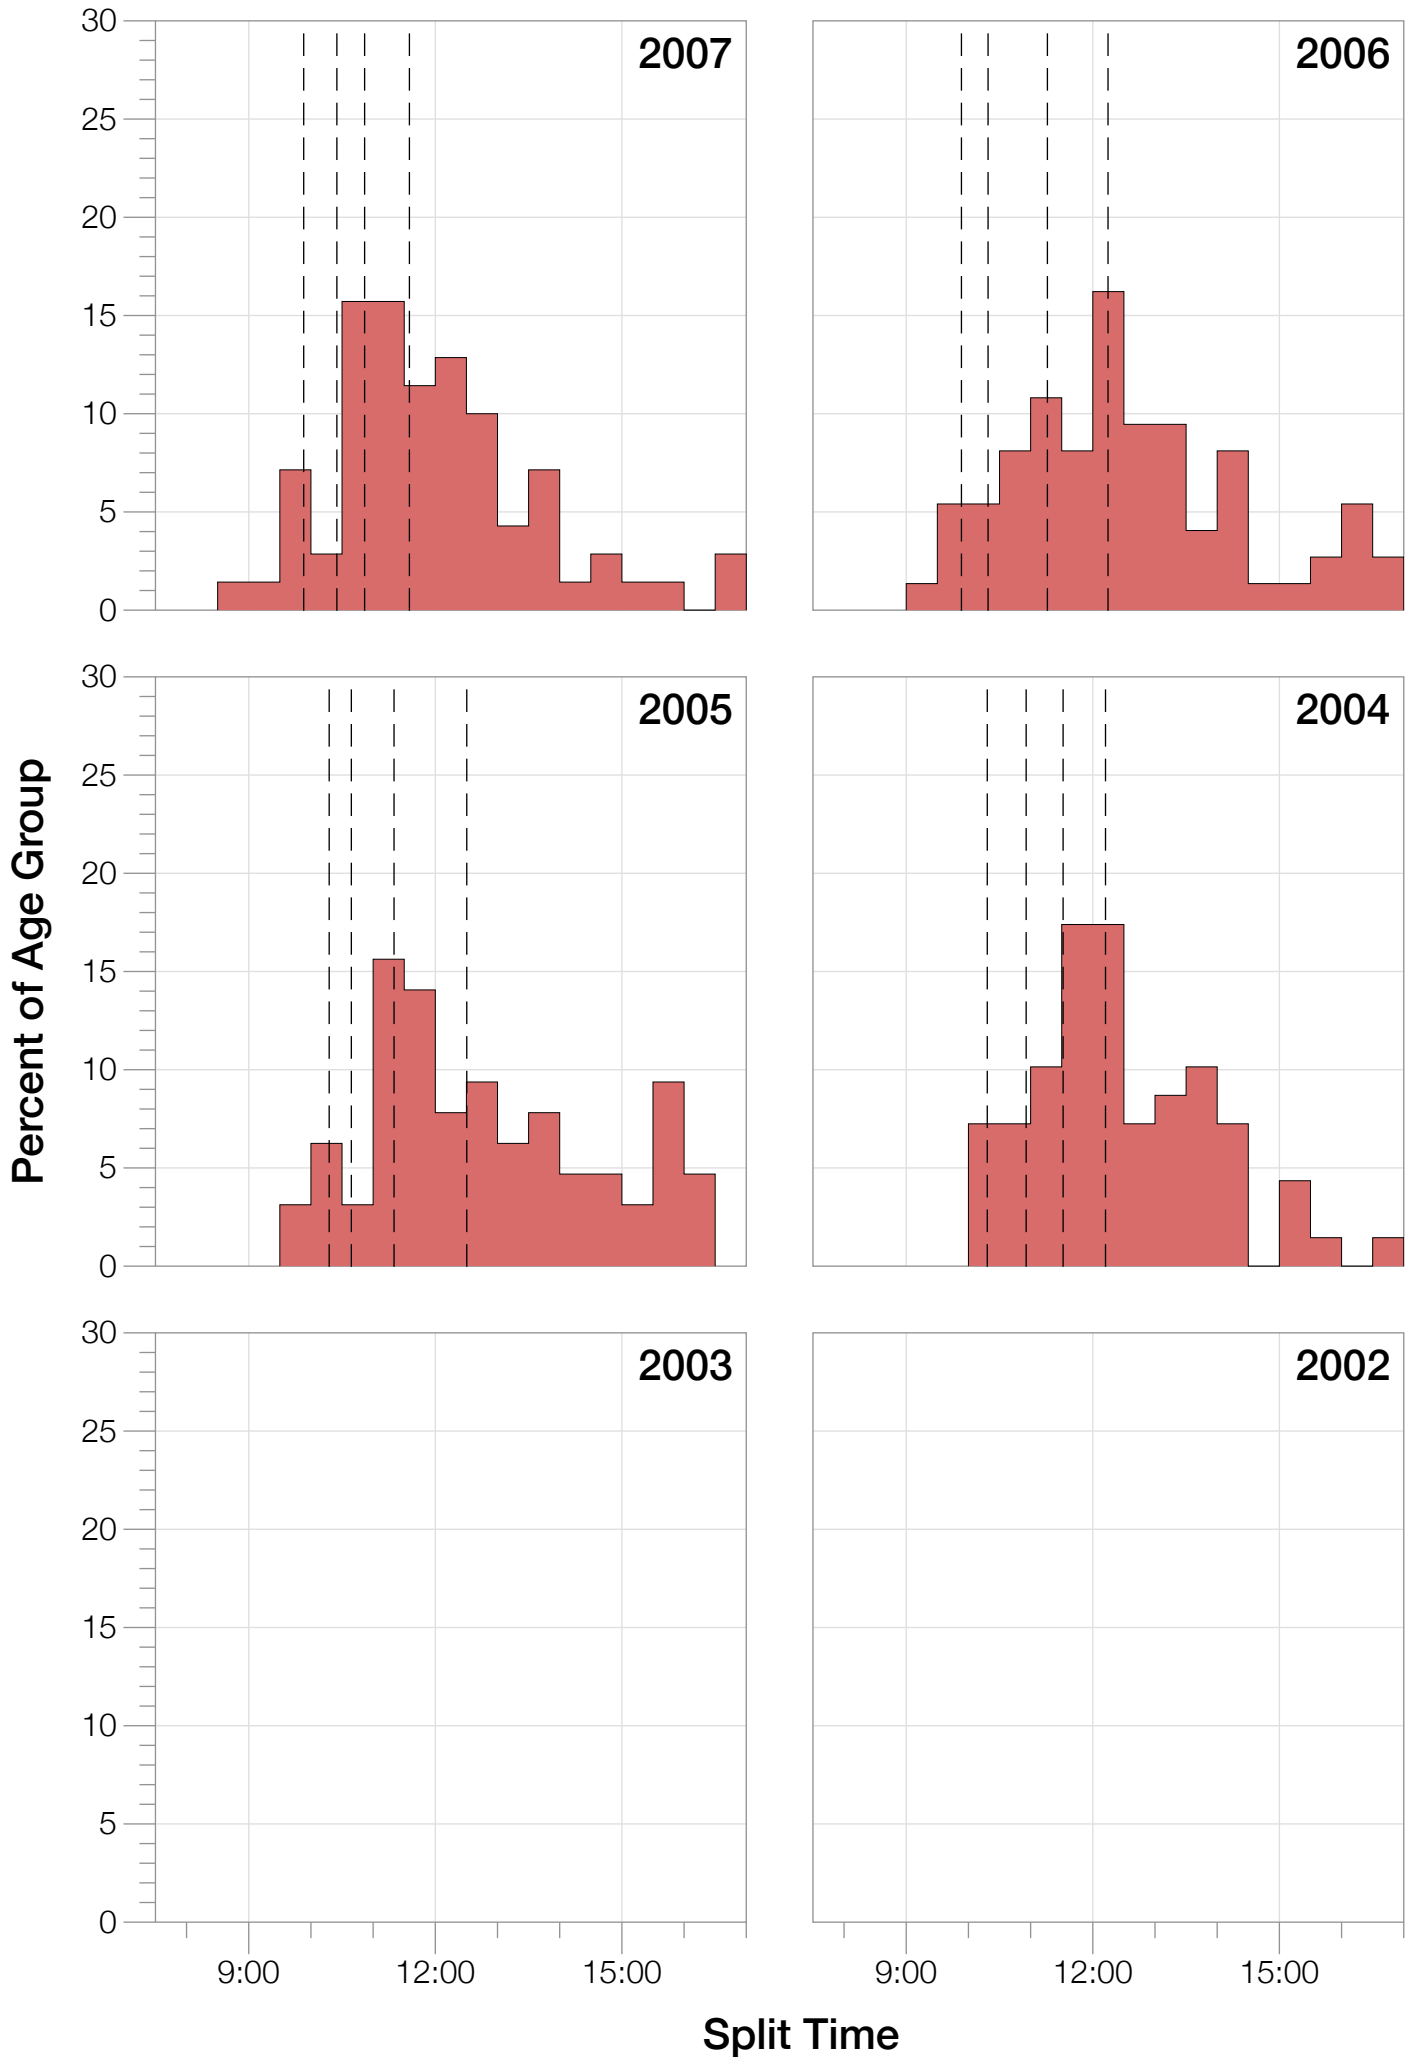

M45-49 Overall