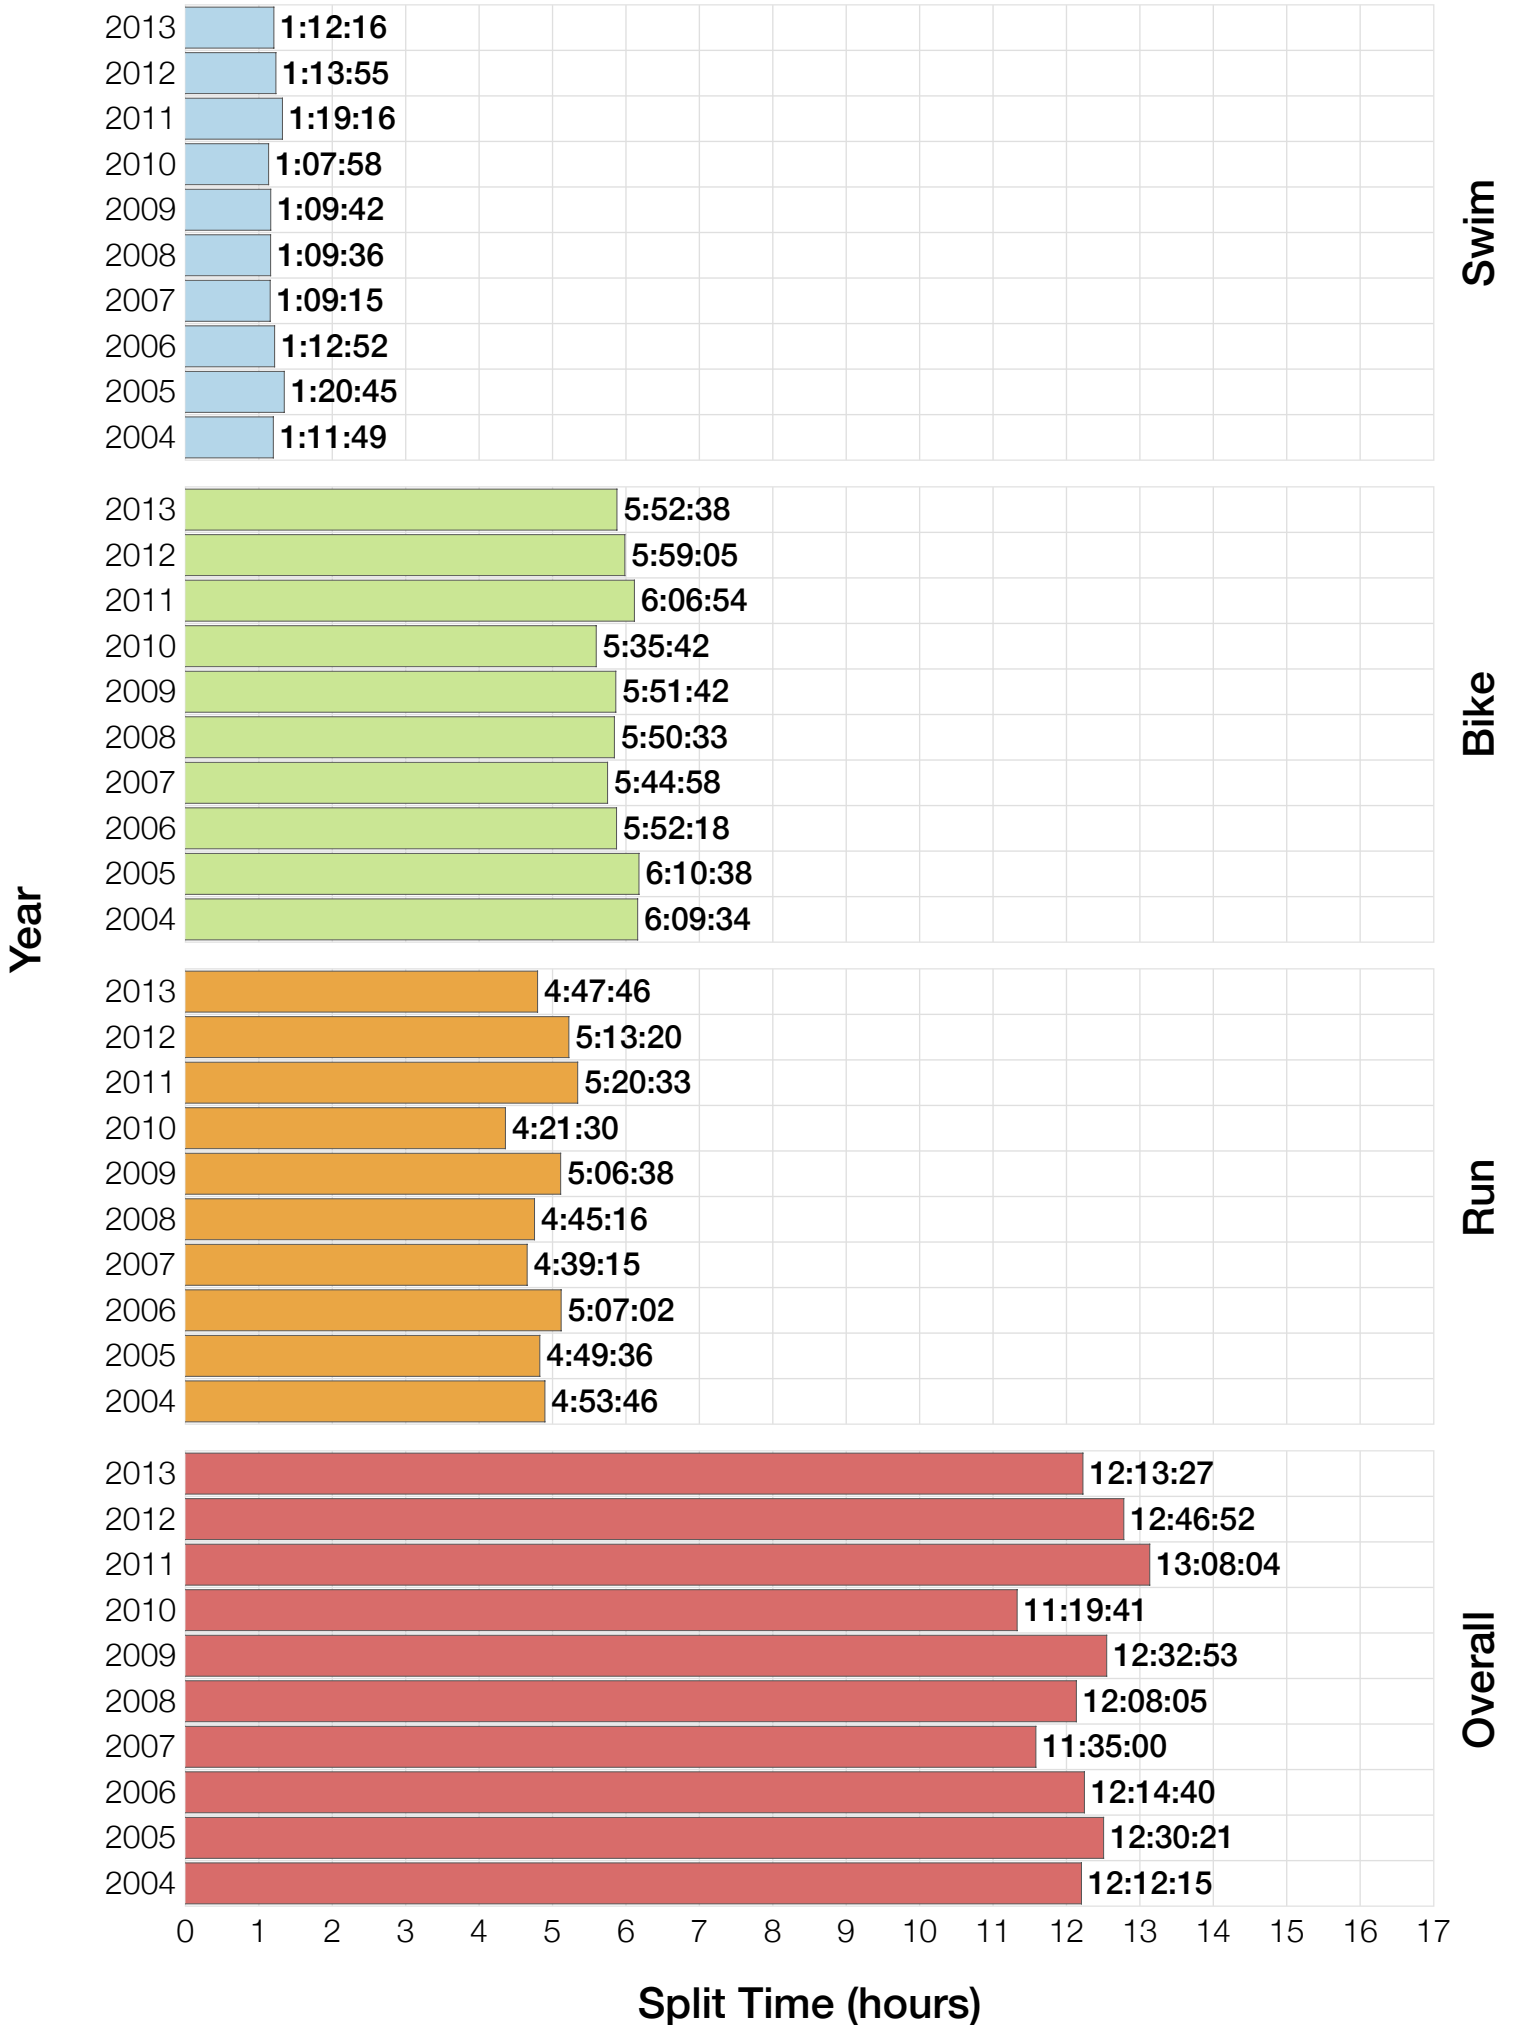

M45-49 Median Splits