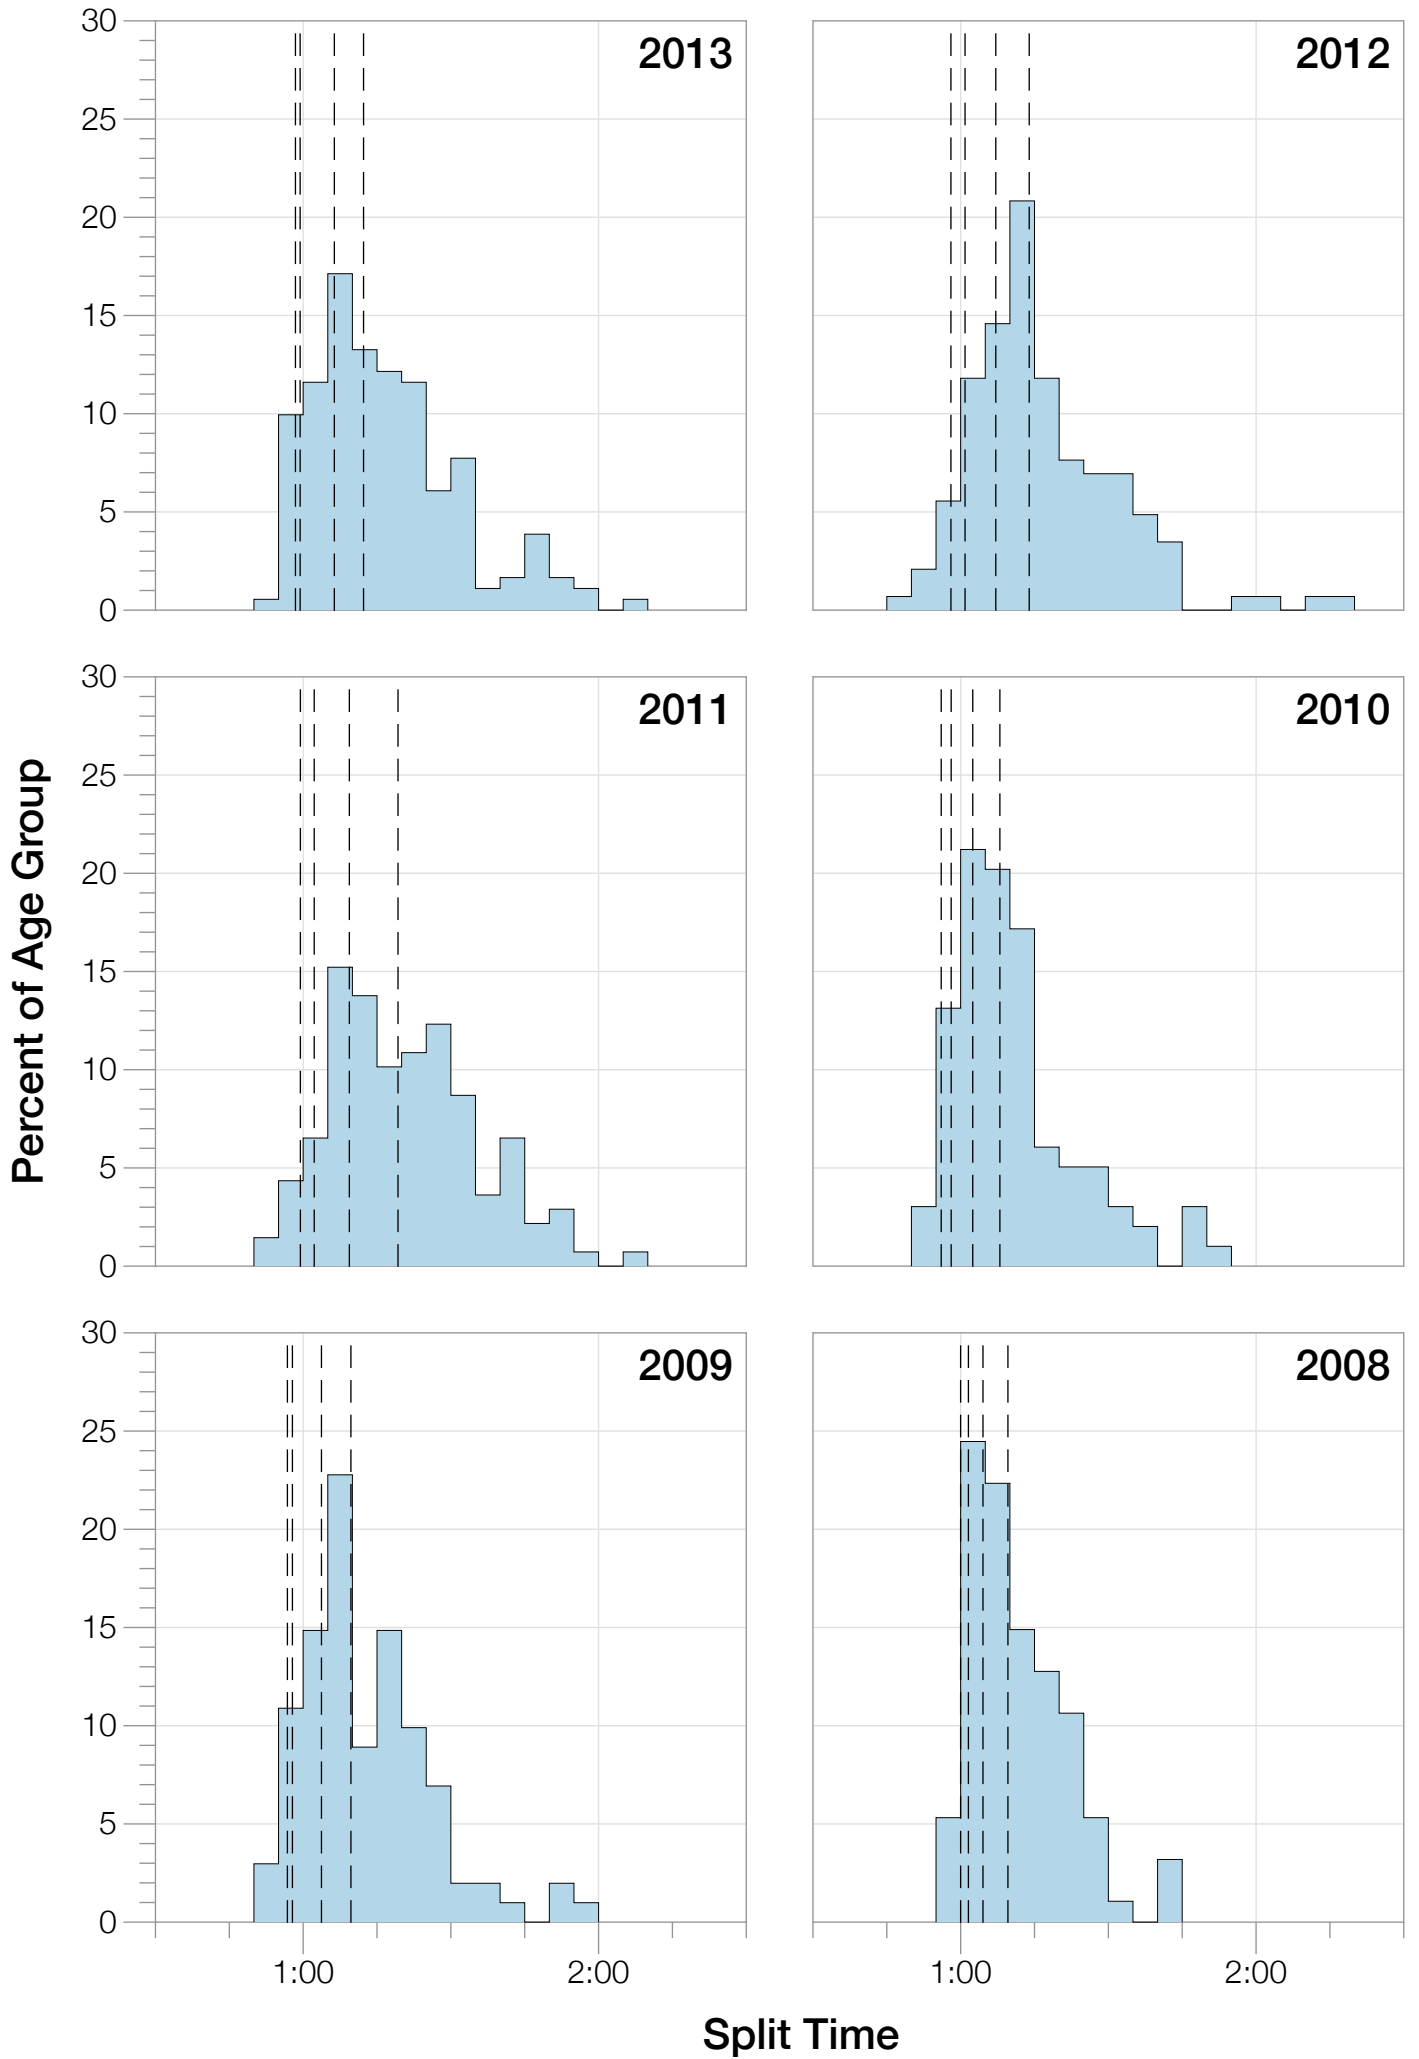

M45-49 Summary Statistics

Year	Finishers	M45-49 Finishers	Male Winner's Time	Female Winner's Time	M45-49 Winner's Time
2004	779	69	8:16:00	9:03:37	10:00:33
2005	588	64	8:27:36	9:31:32	9:34:43
2006	768	74	8:08:57	9:10:01	9:08:43
2007	901	70	8:06:00	9:00:55	8:55:10
2008	1029	94	8:07:06	8:59:24	9:07:08
2009	1124	102	8:13:59	9:16:52	9:16:29
2010	998	99	8:14:01	9:19:44	9:04:02
2011	1180	138	8:12:39	9:25:38	9:14:10
2012	1240	144	8:29:06	9:13:00	9:33:50
2013	1330	181	8:08:16	8:59:44	9:22:13
Average	994	104	8:14:22	9:12:02	9:19:42

M45-49 Swim