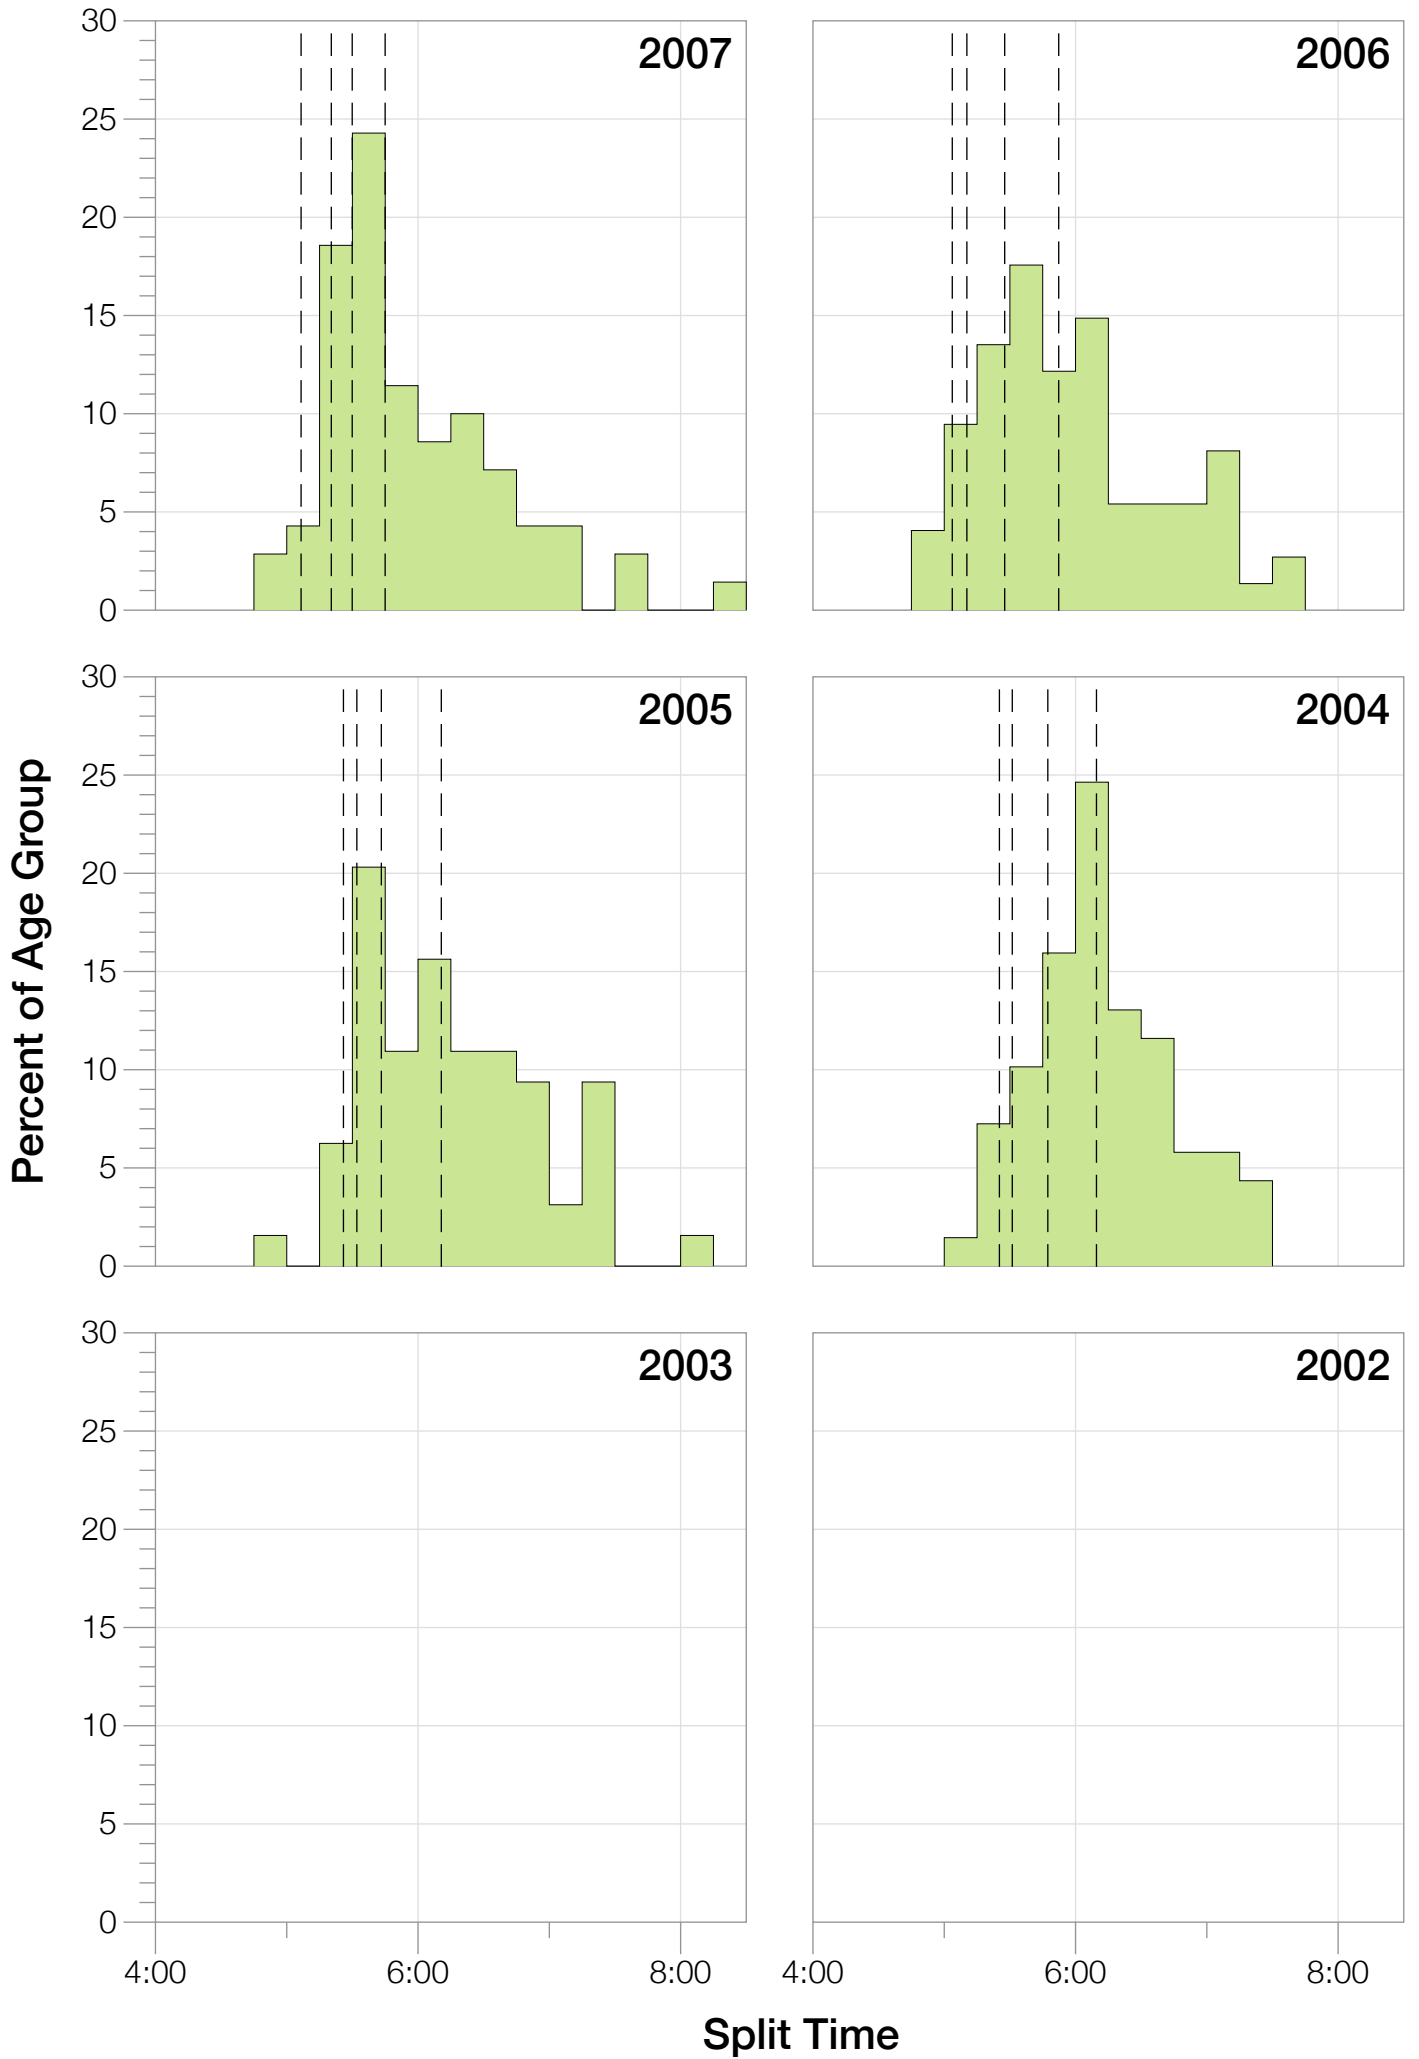

M45-49 Bike