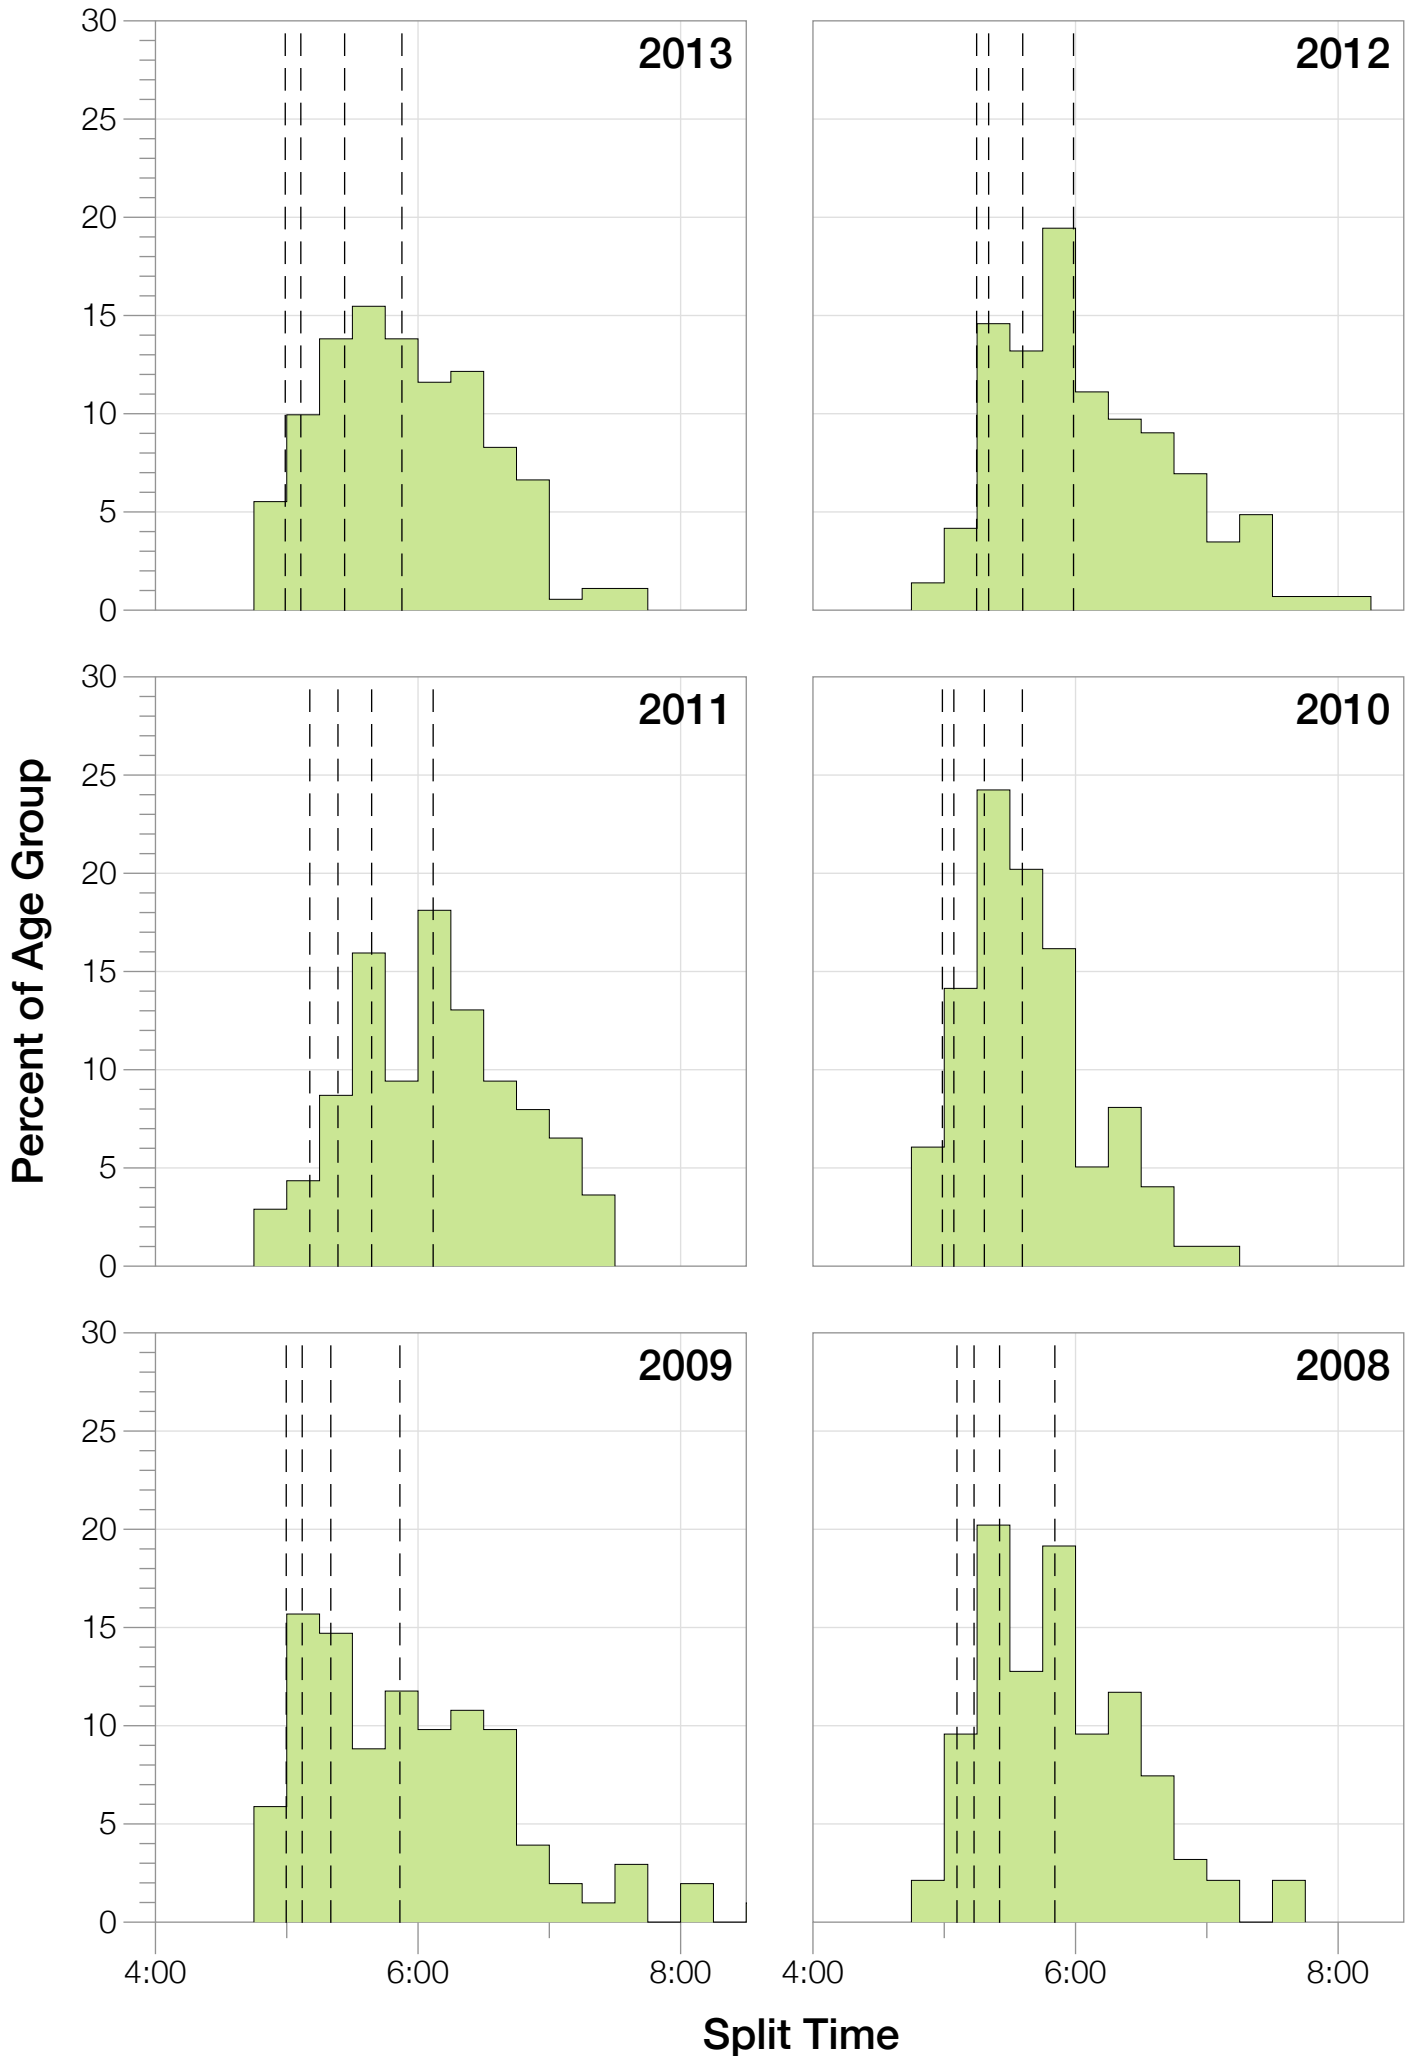

M45-49 Bike