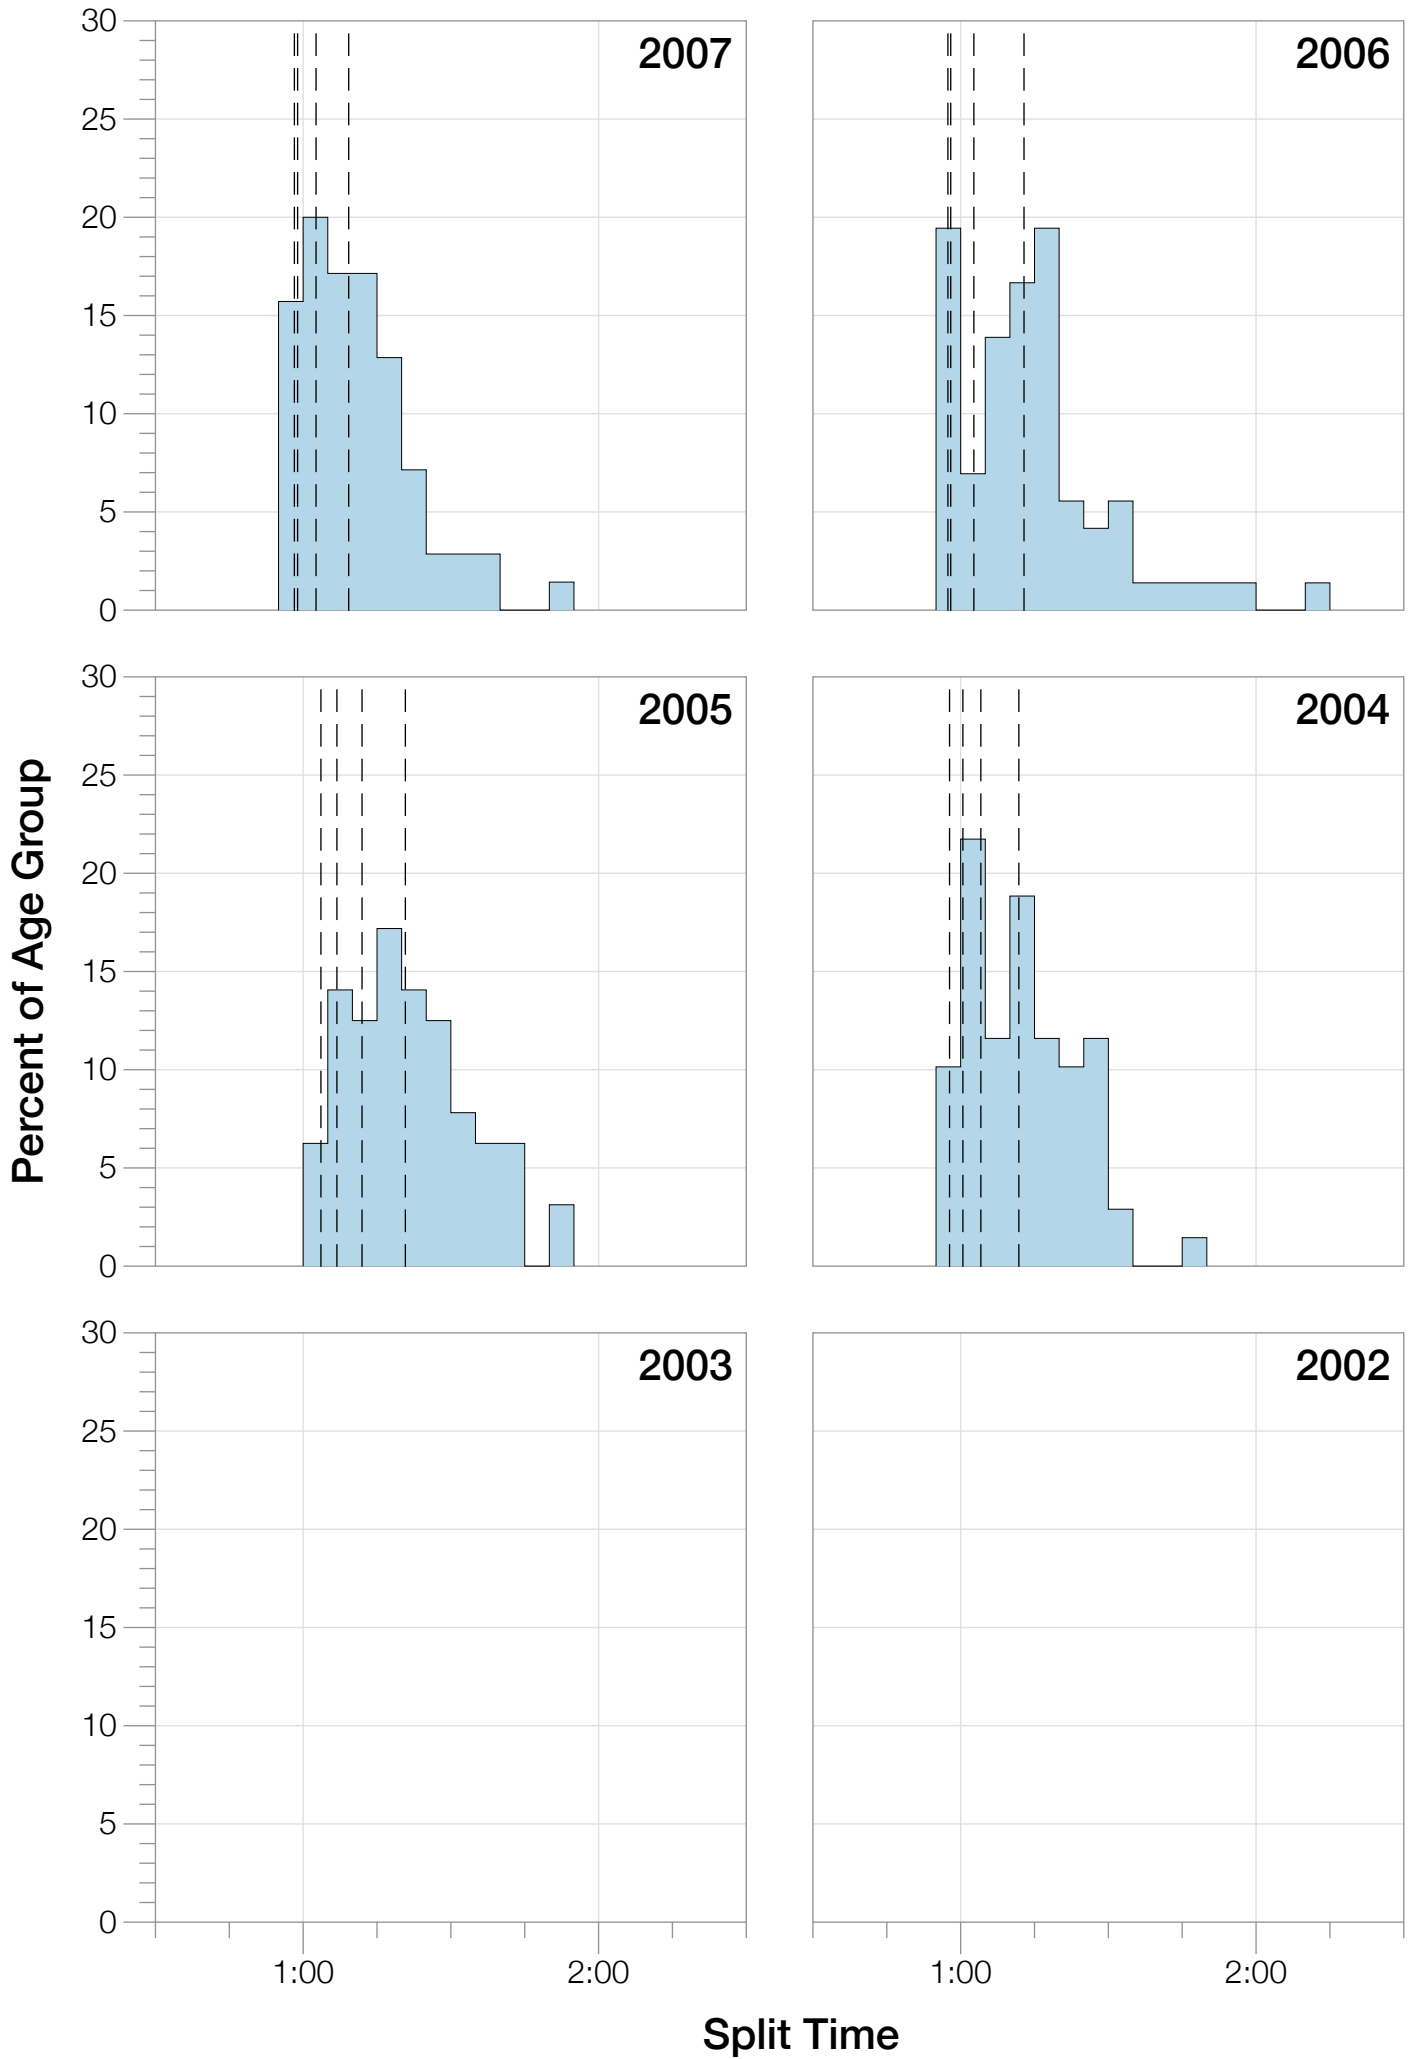

M45-49 Swim