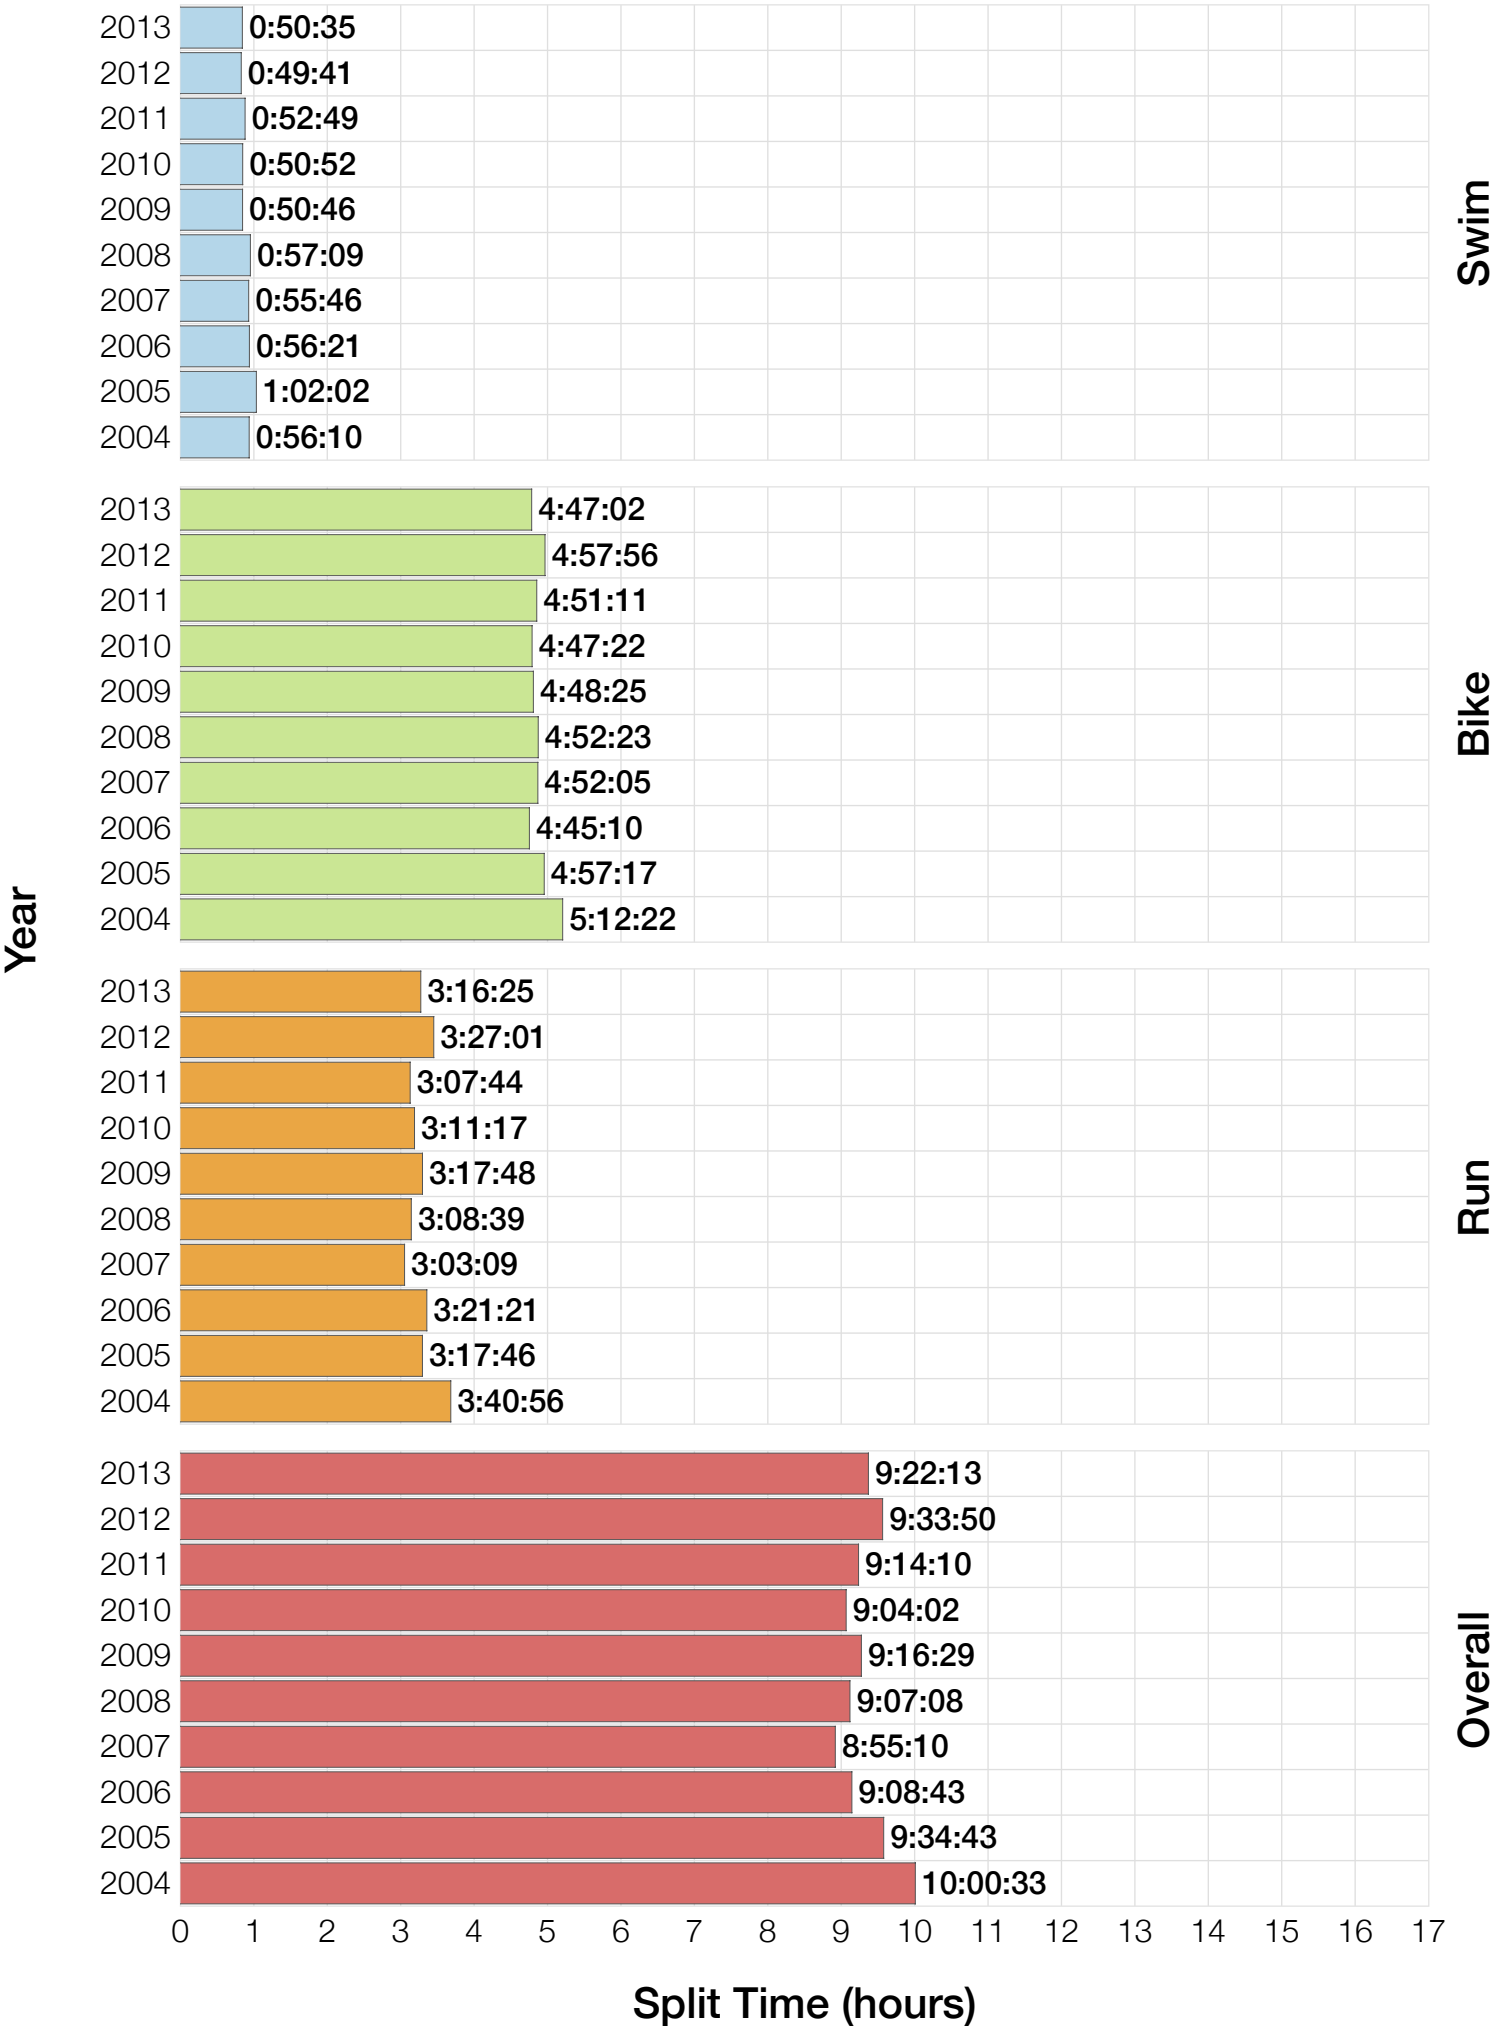

M45-49 Fastest Splits