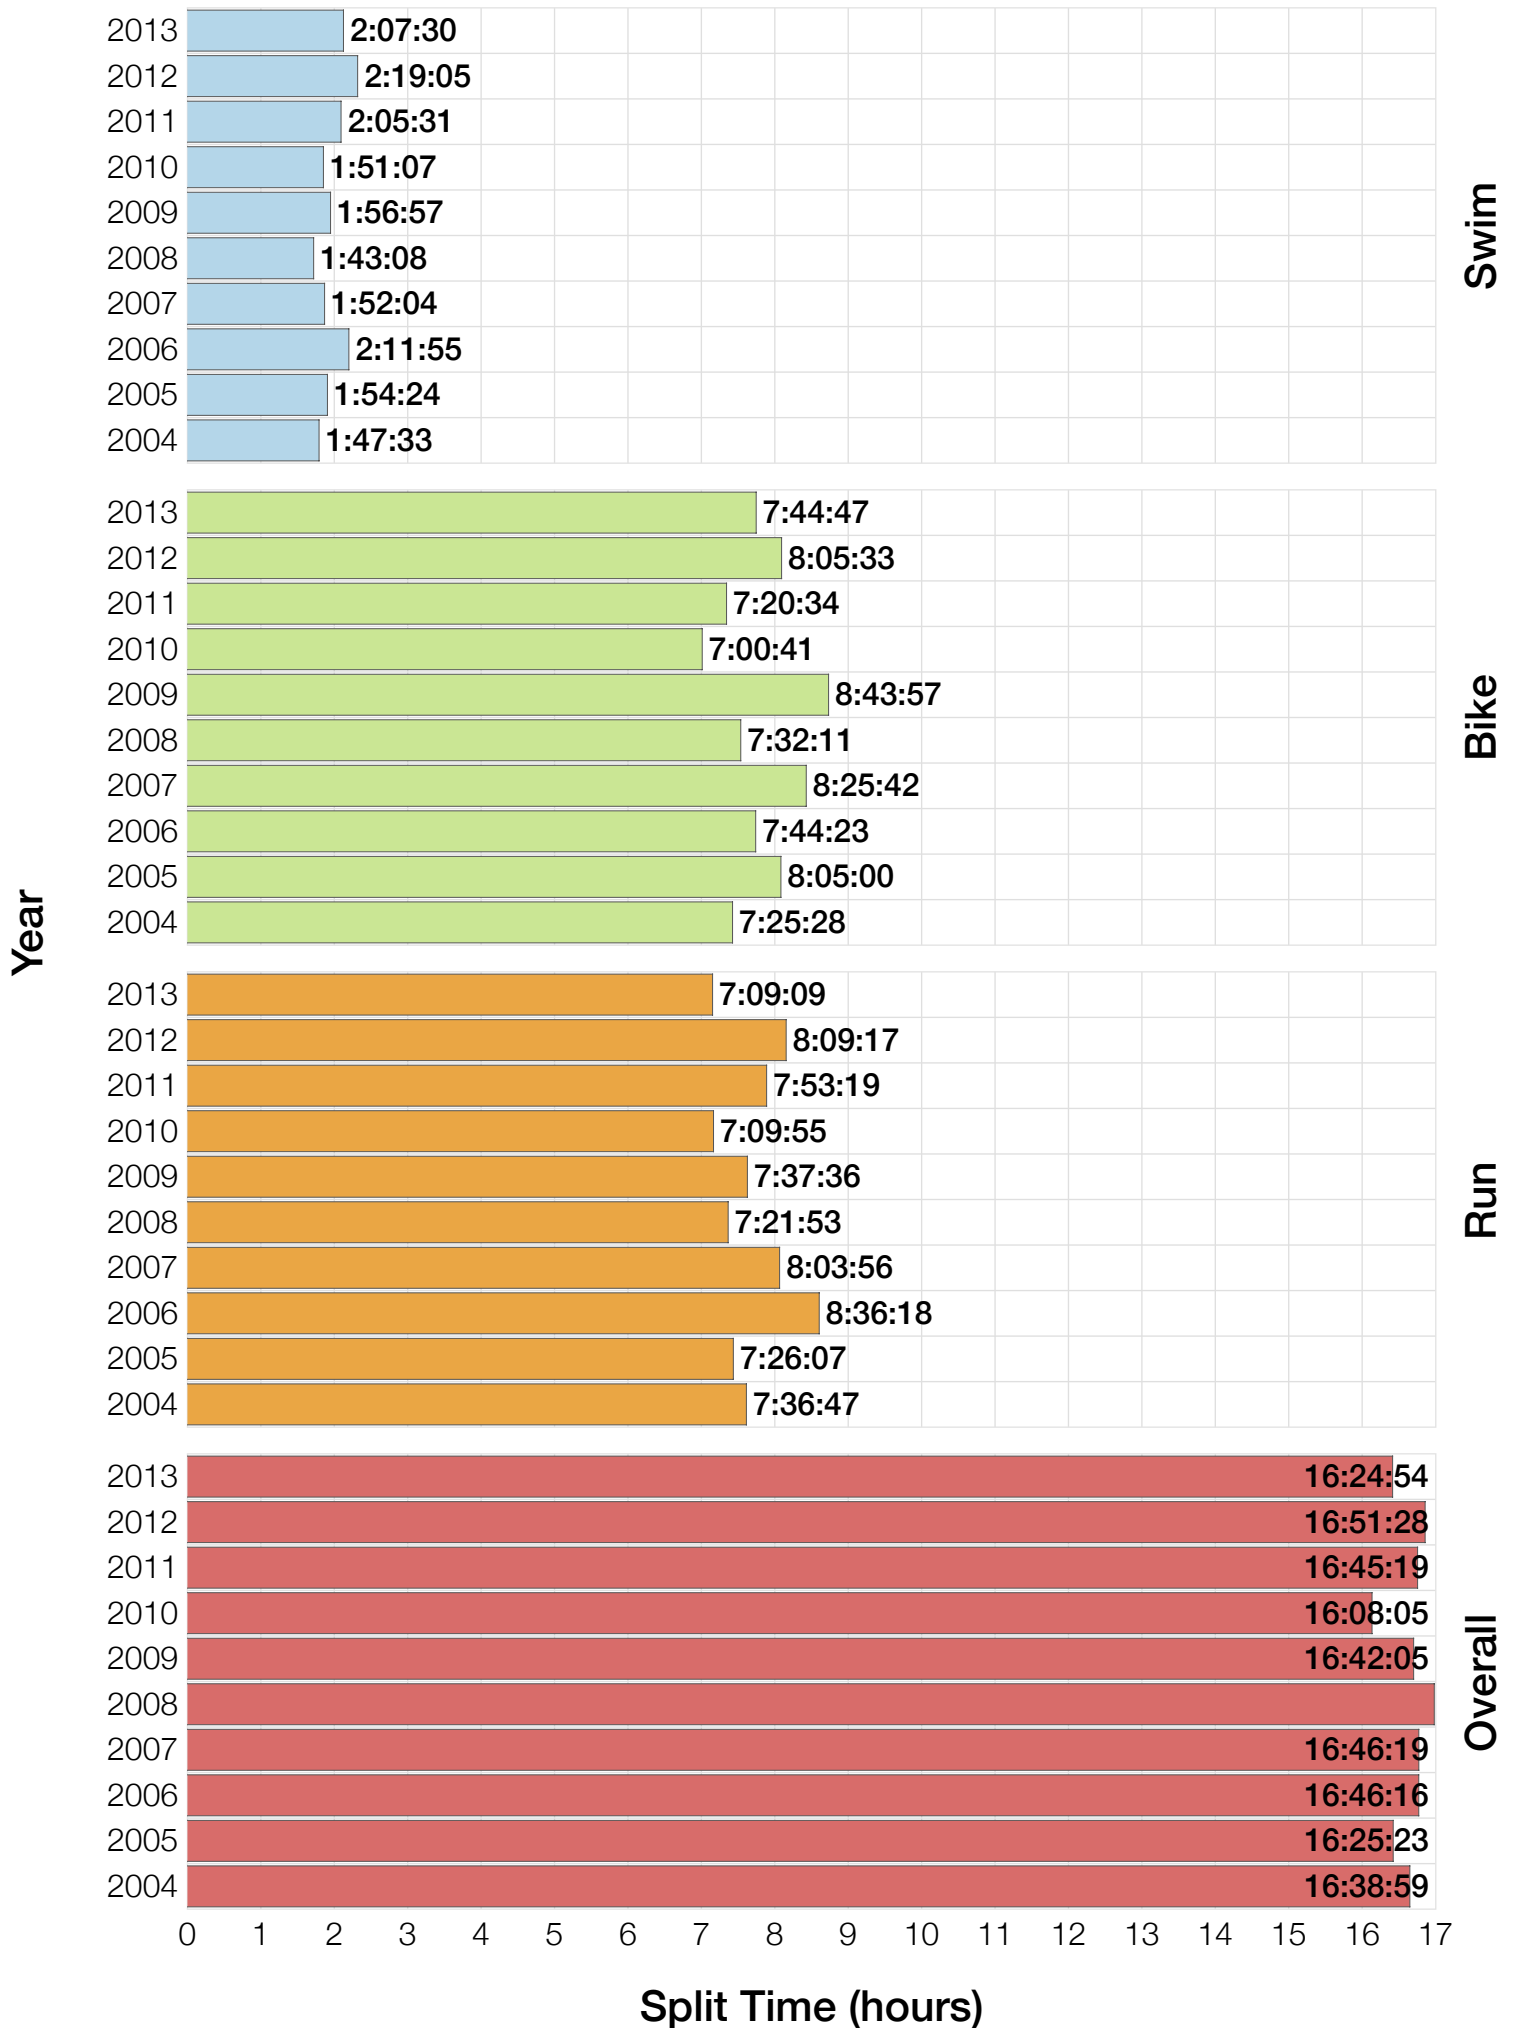

M45-49 Slowest Splits