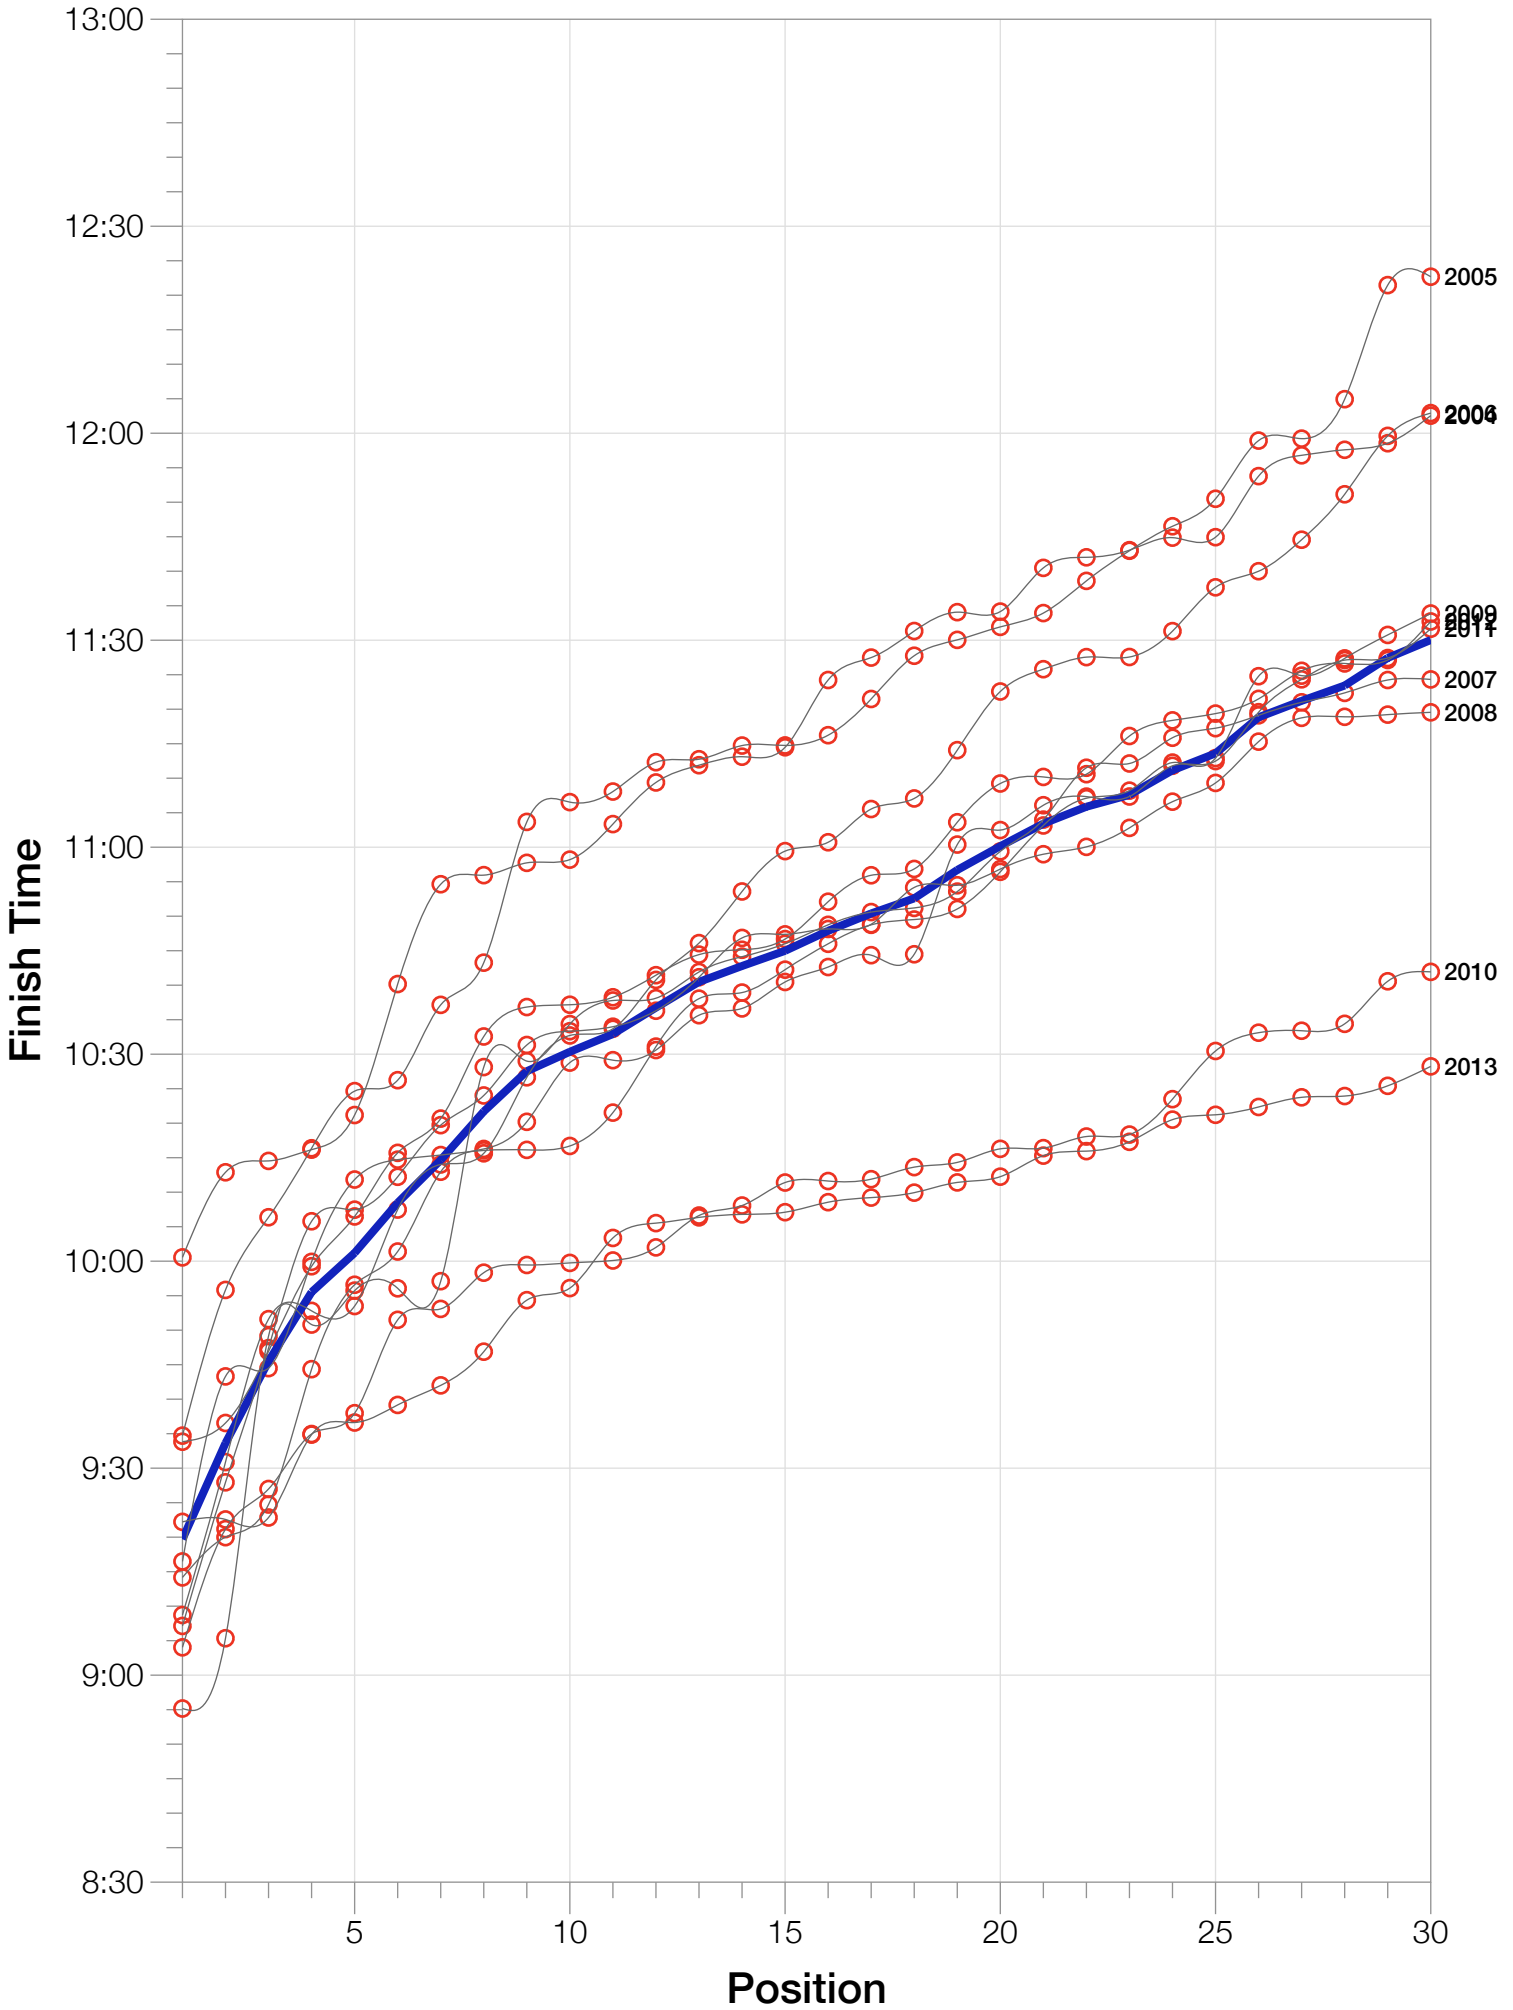

M45-49 Top 30 Finishing Splits

Estimated Kona Slot   Average Finishing Time   Finishing Time