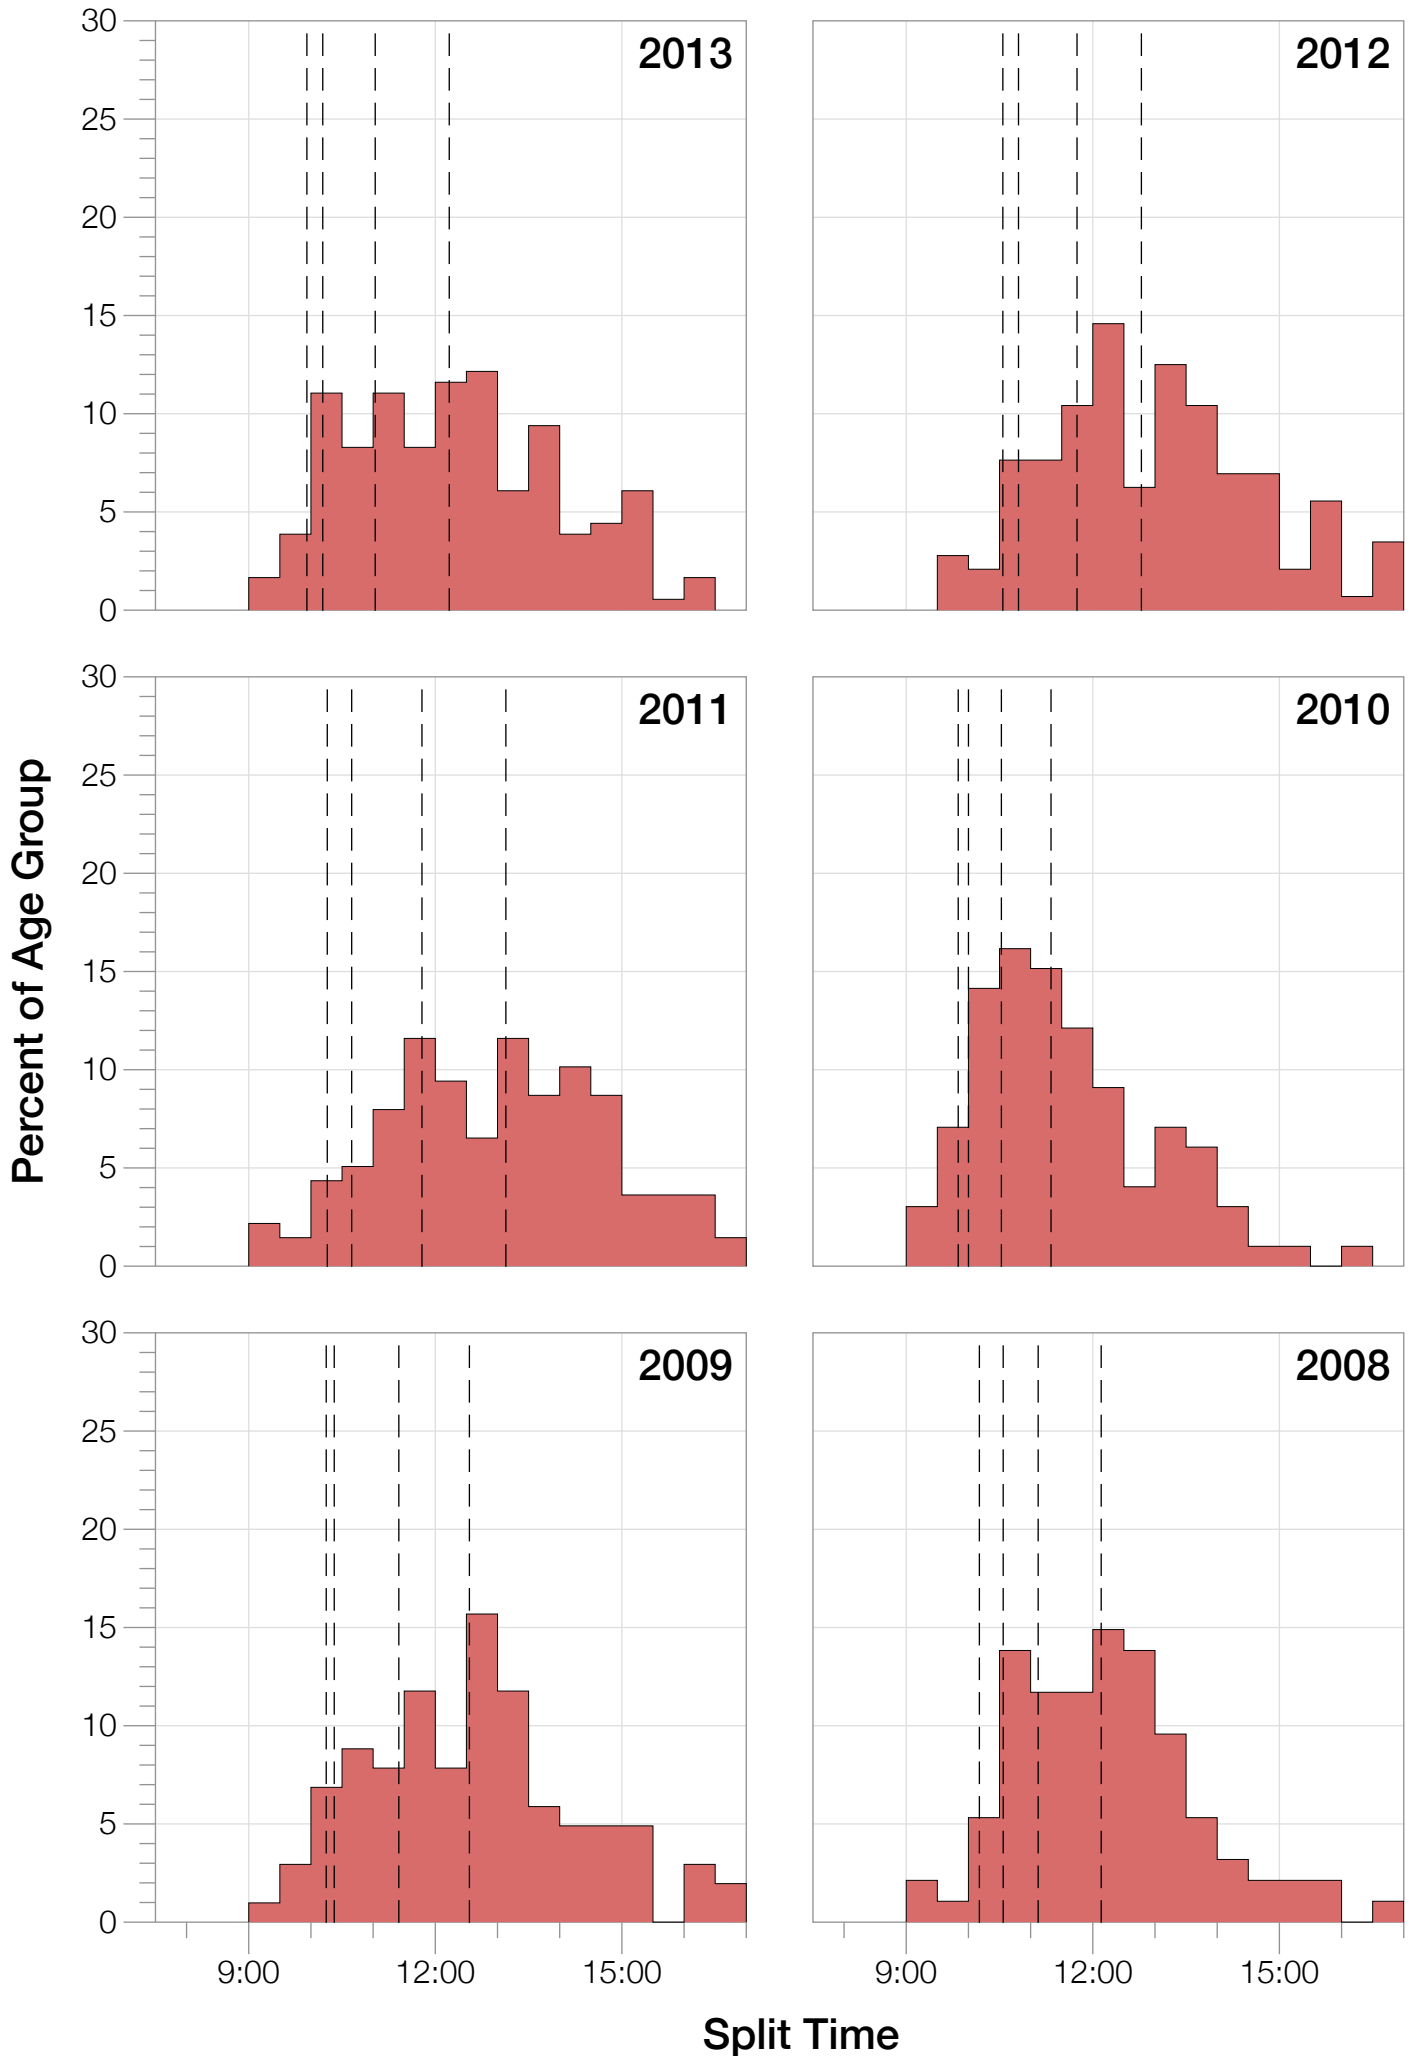

M45-49 Overall