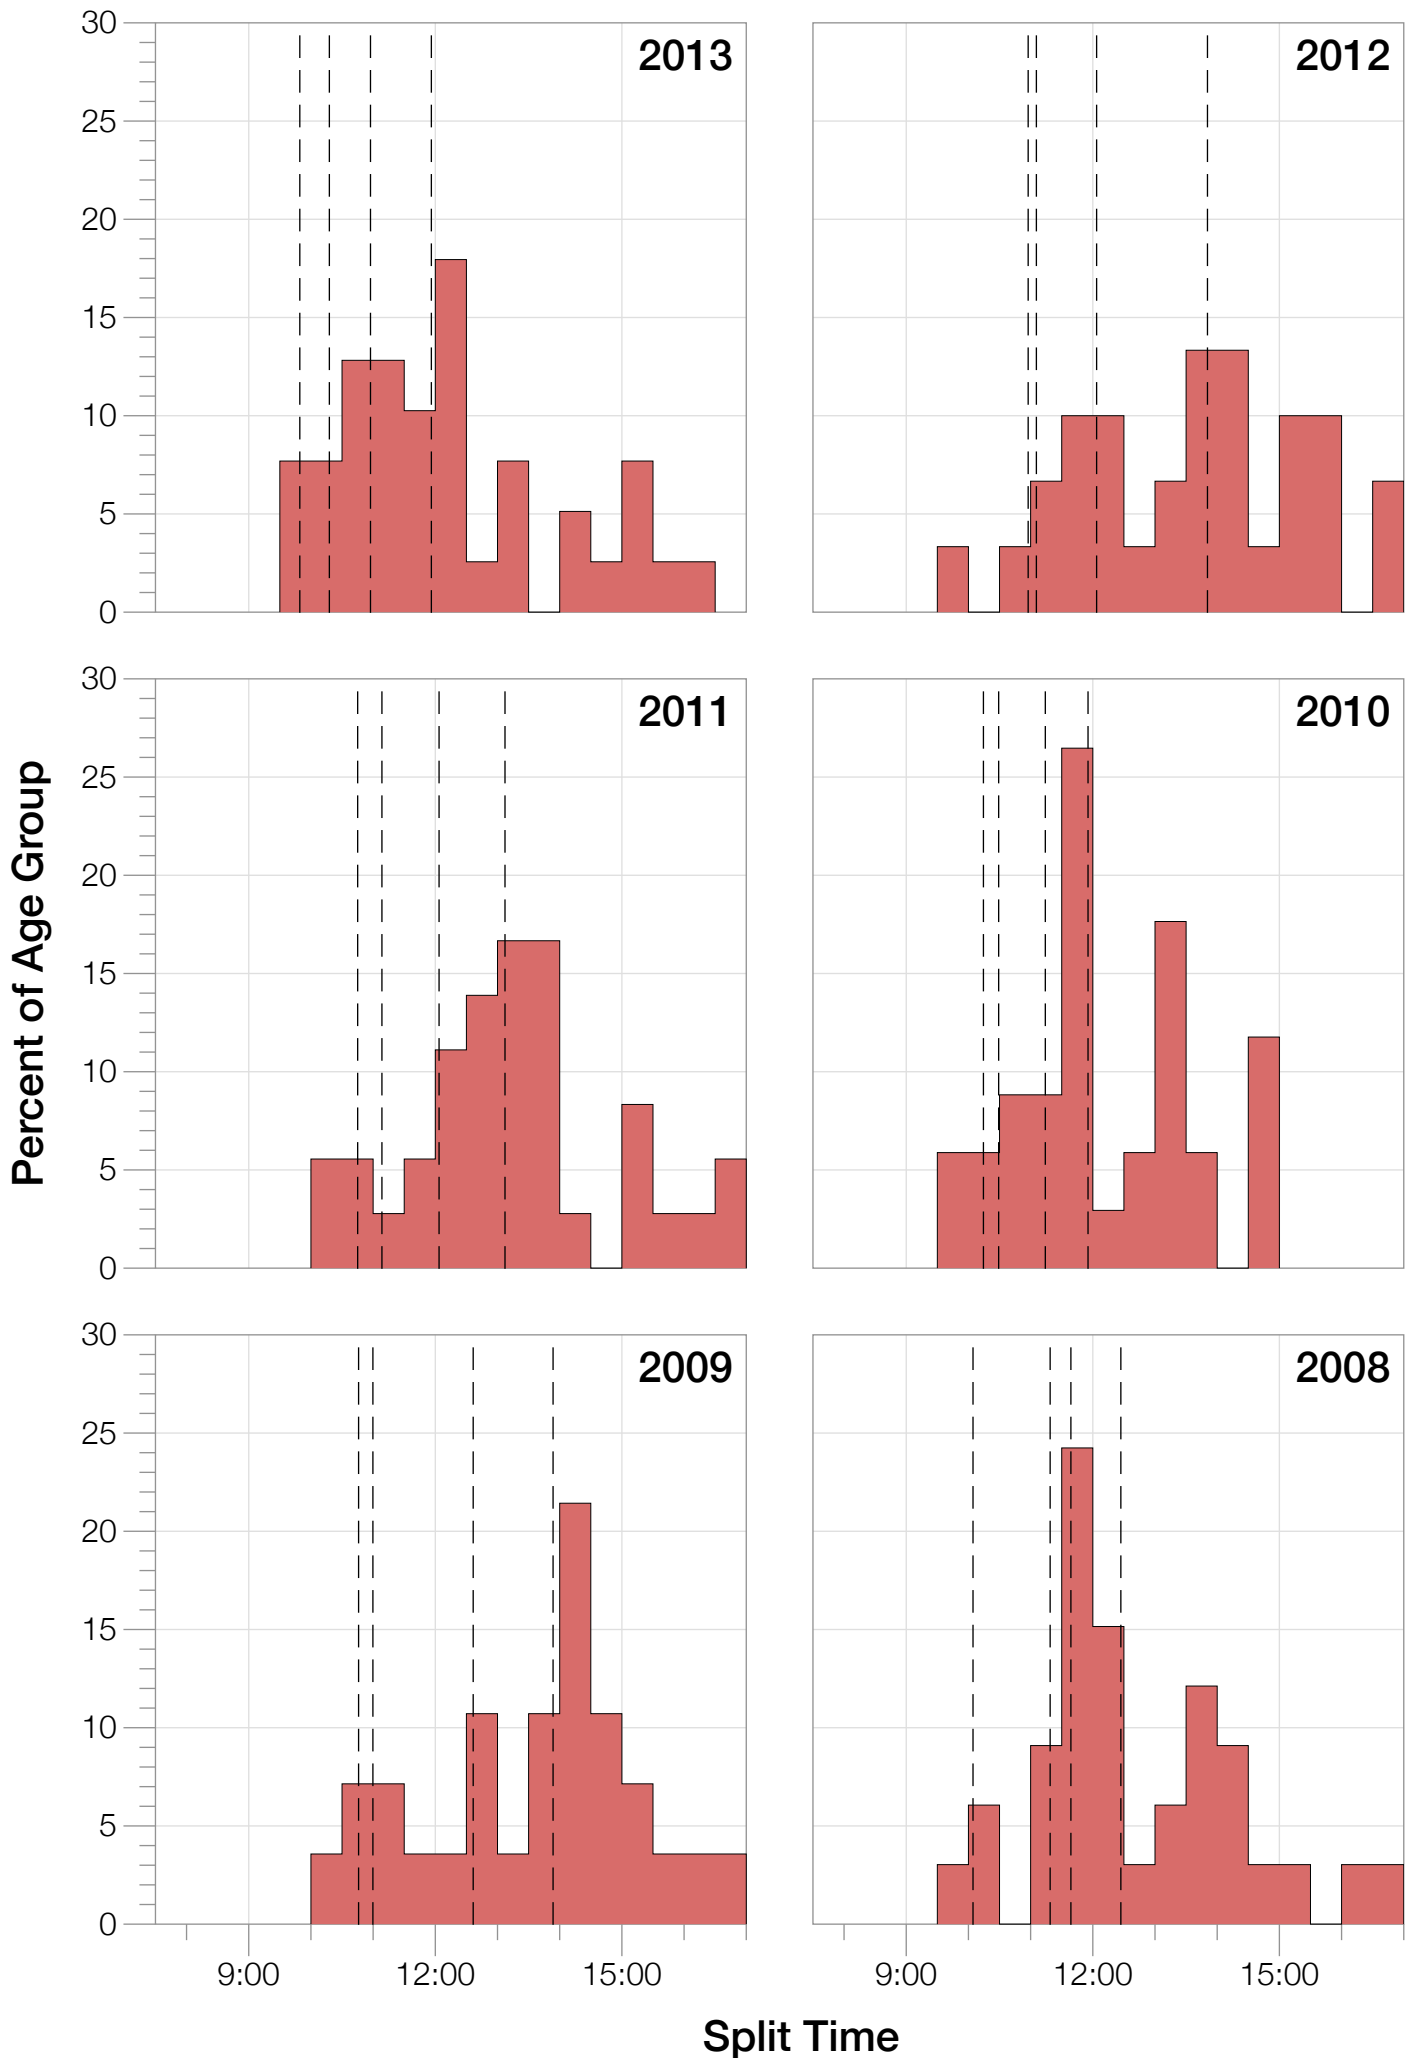

M55-59 Overall