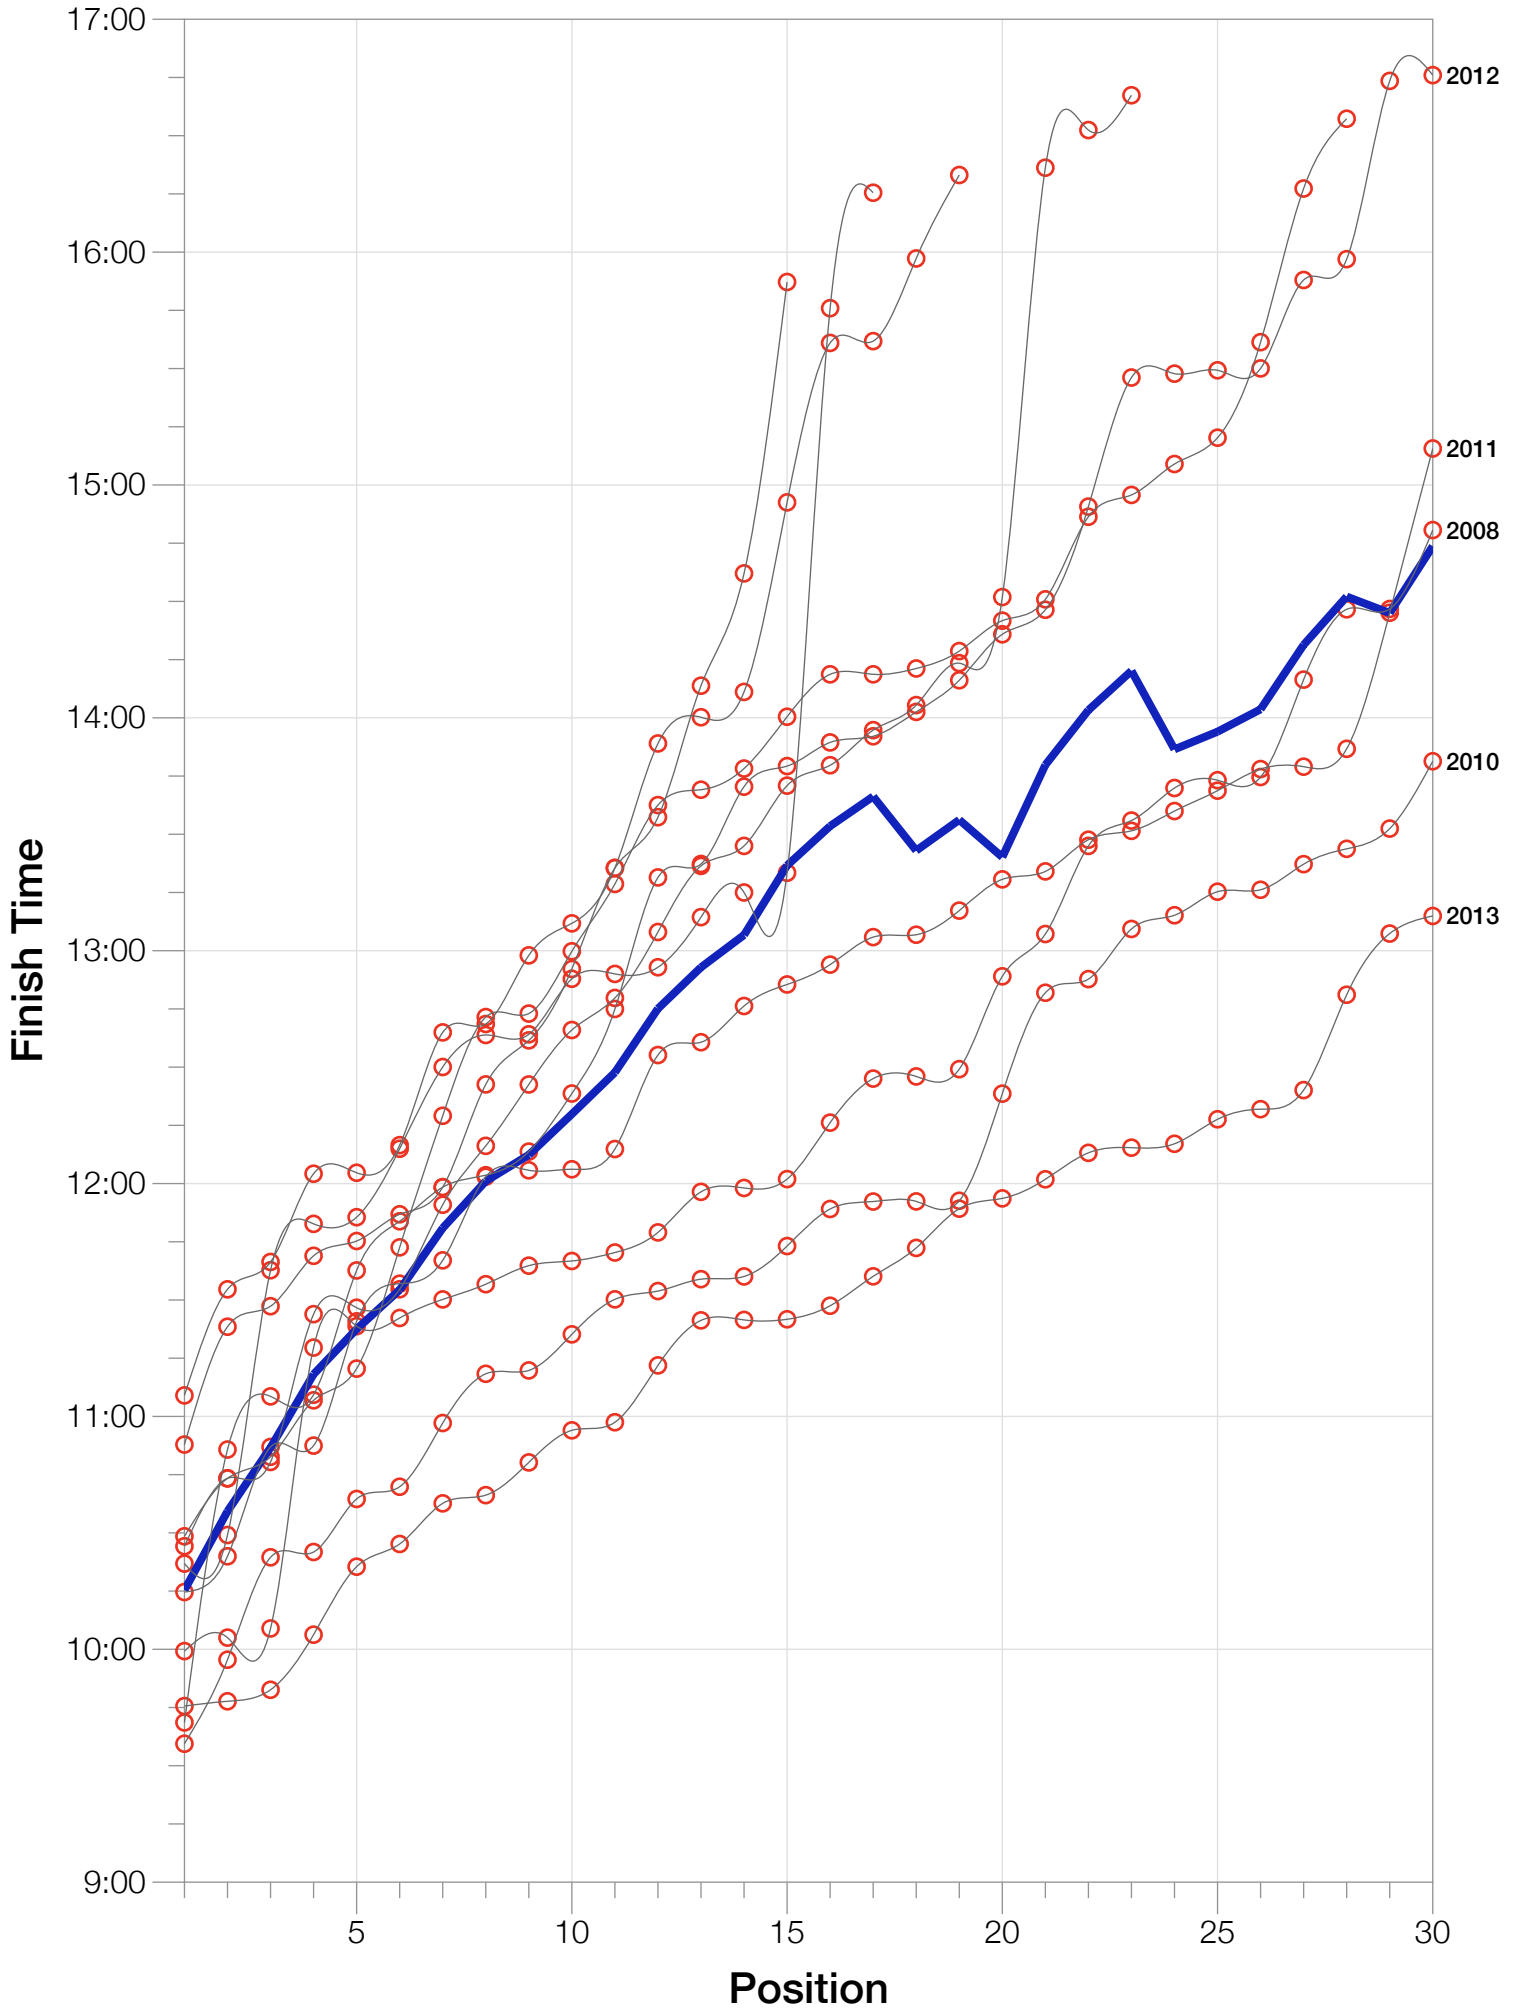

M55-59 Top 30 Finishing Splits

Estimated Kona Slot   Average Finishing Time   Finishing Time