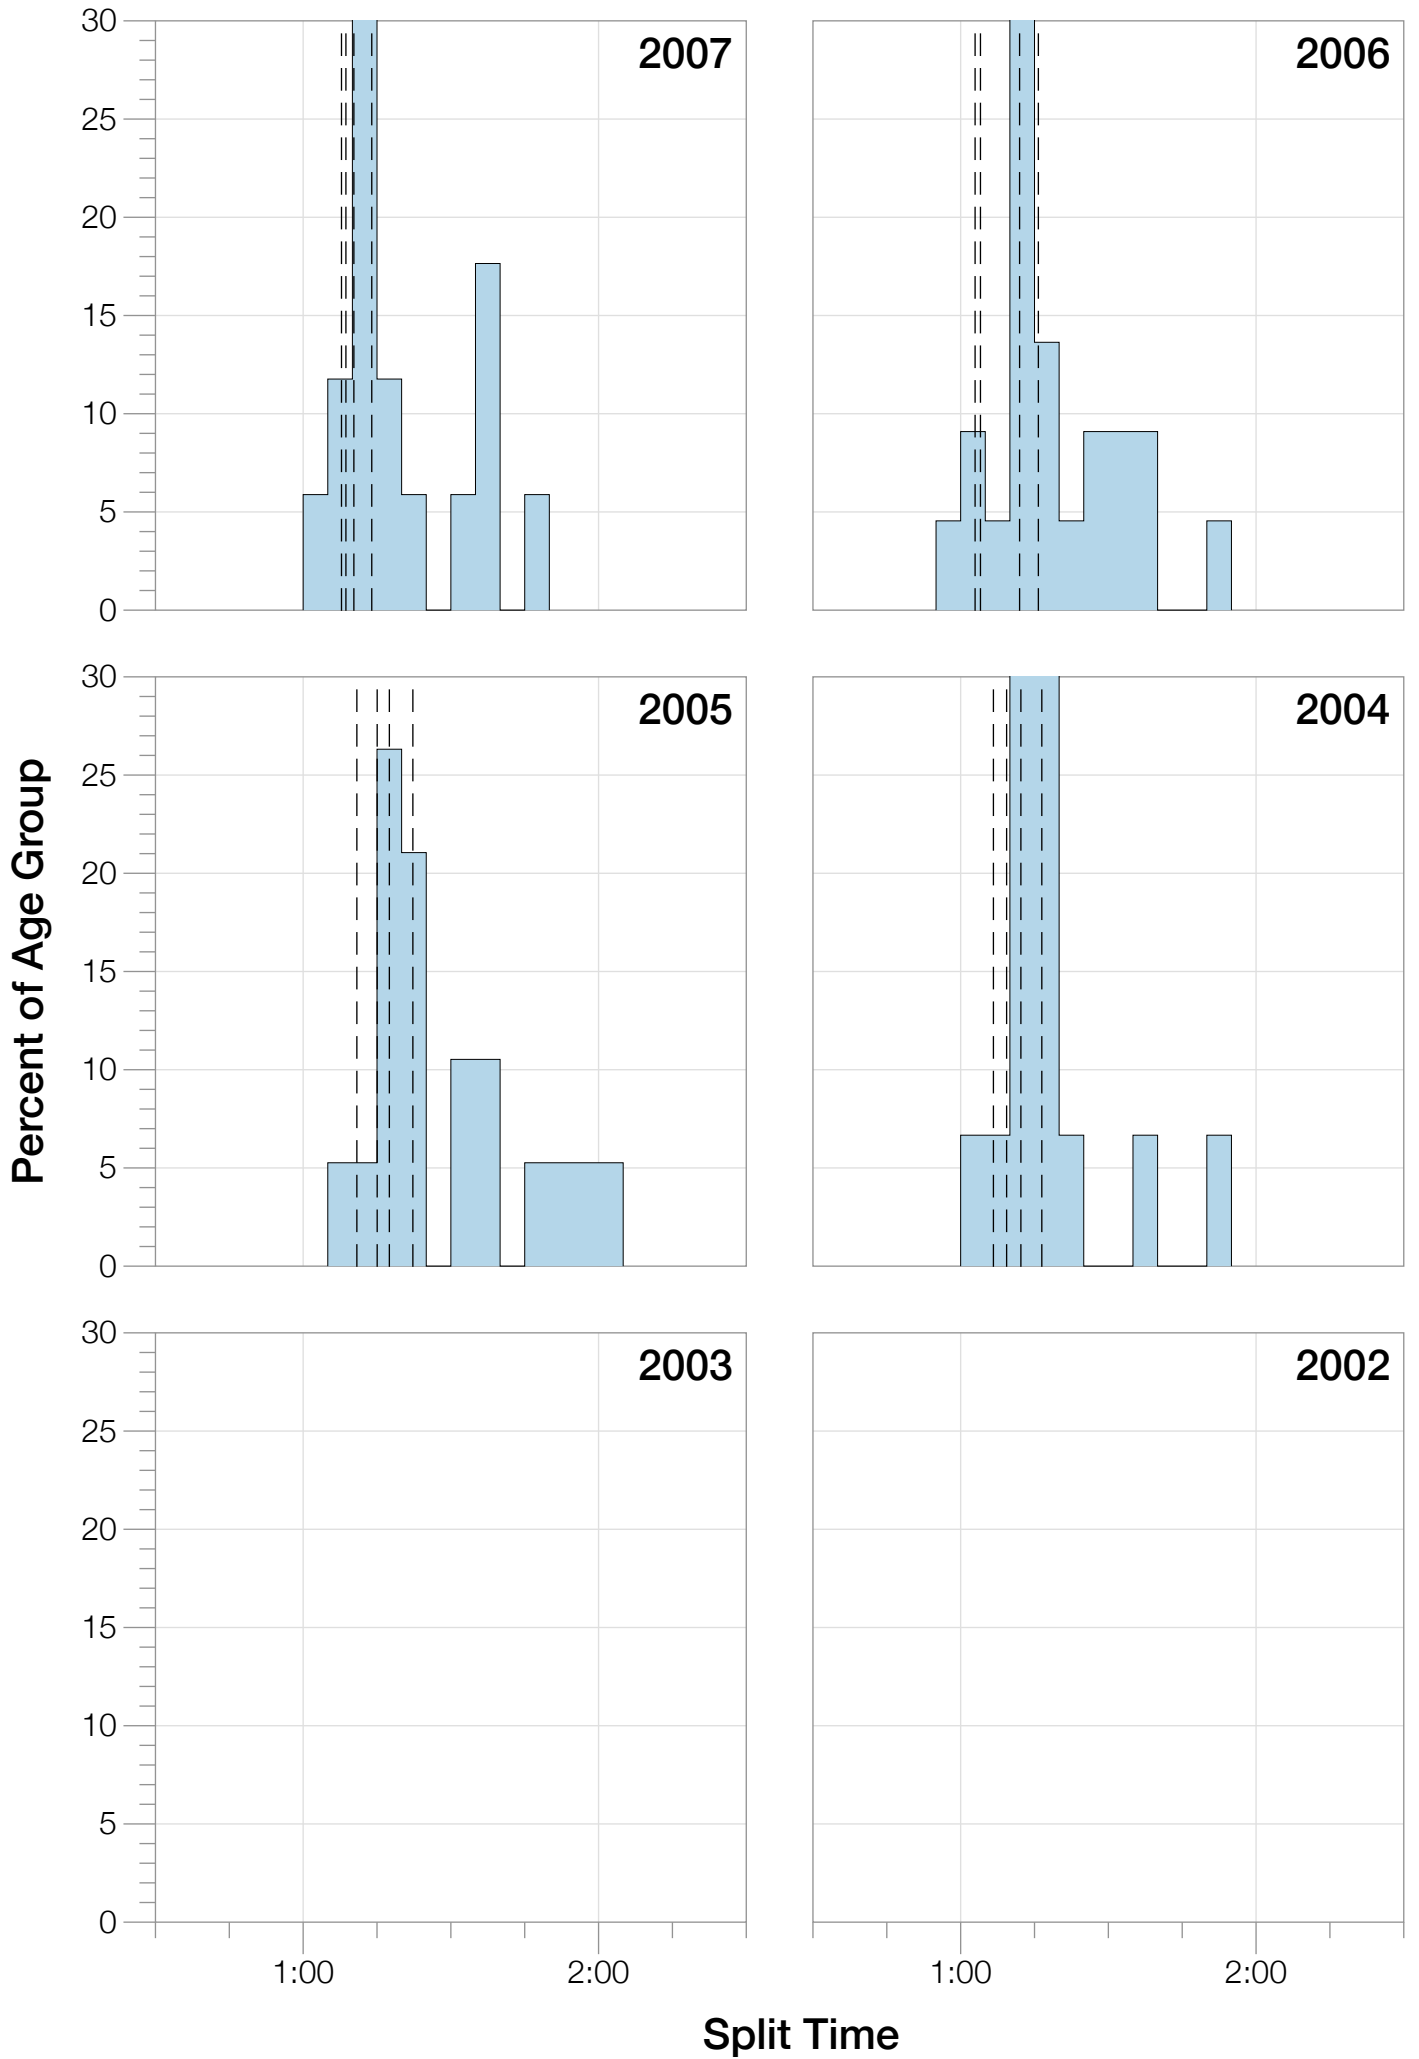

M55-59 Swim