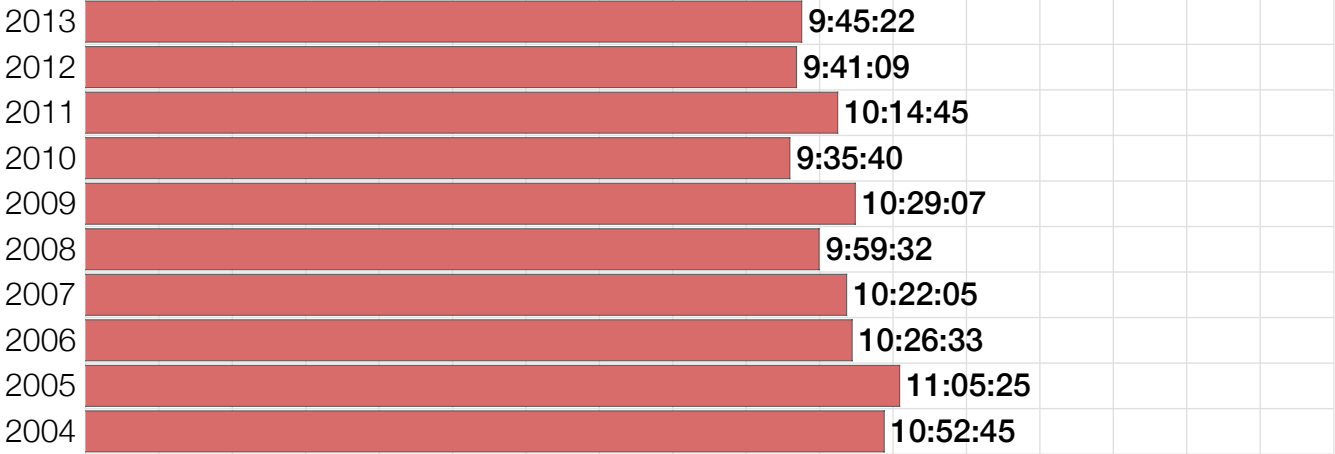

# M55-59 Fastest Splits

Year

Swim

Bike

Run

Overall

0 1 2 3 4 5 6 7 8 9 10 11 12 13 14 15 16 17

Split Time (hours)