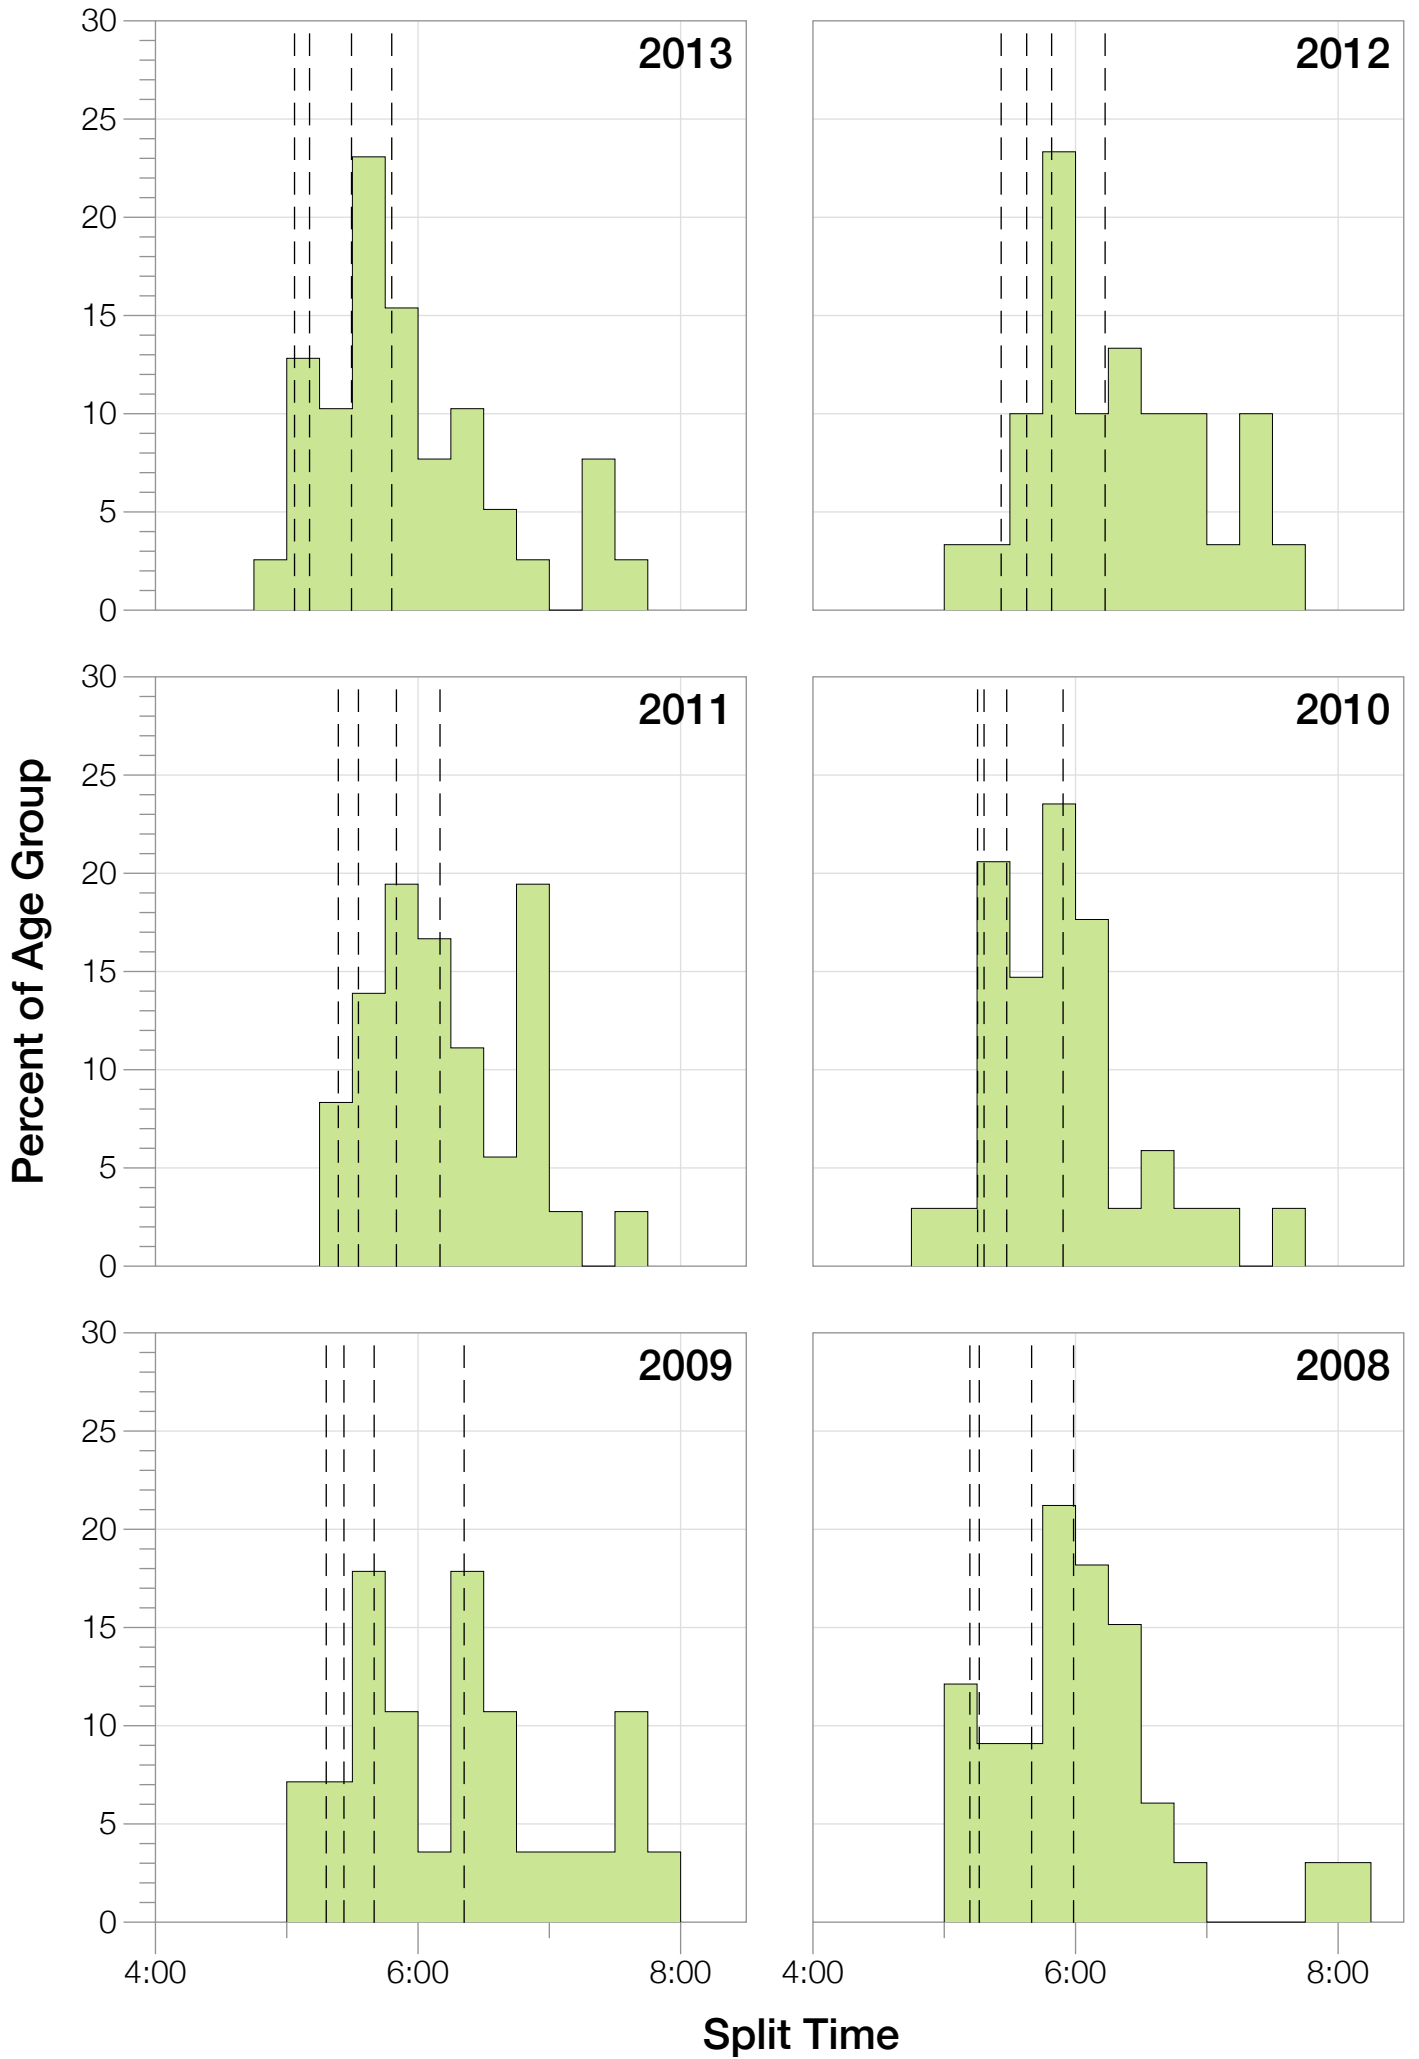

M55-59 Bike