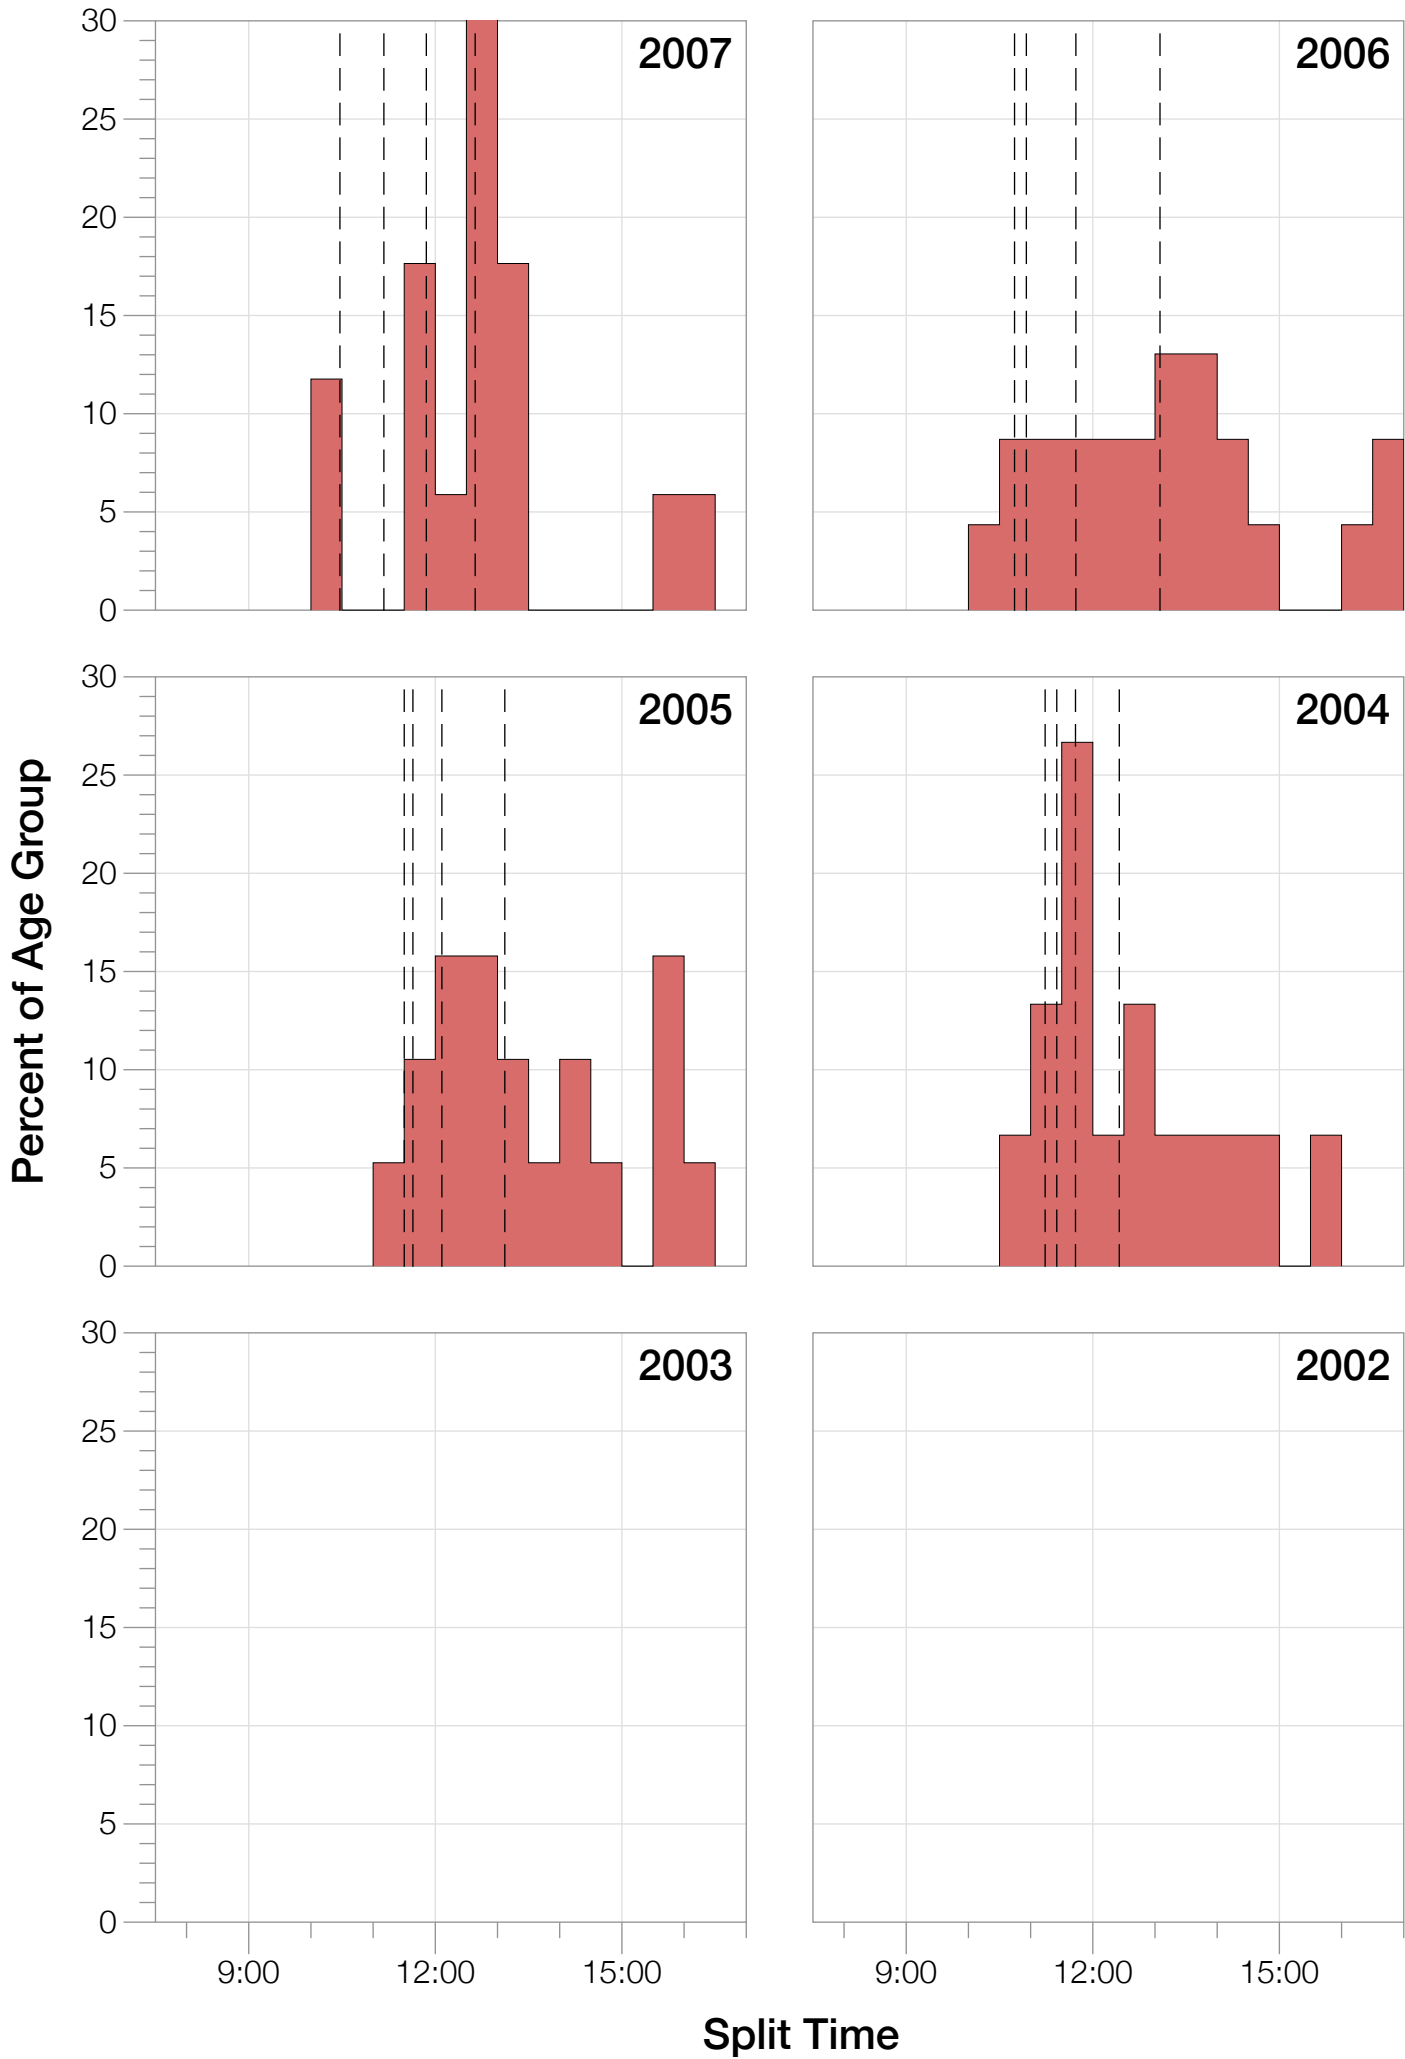

M55-59 Overall