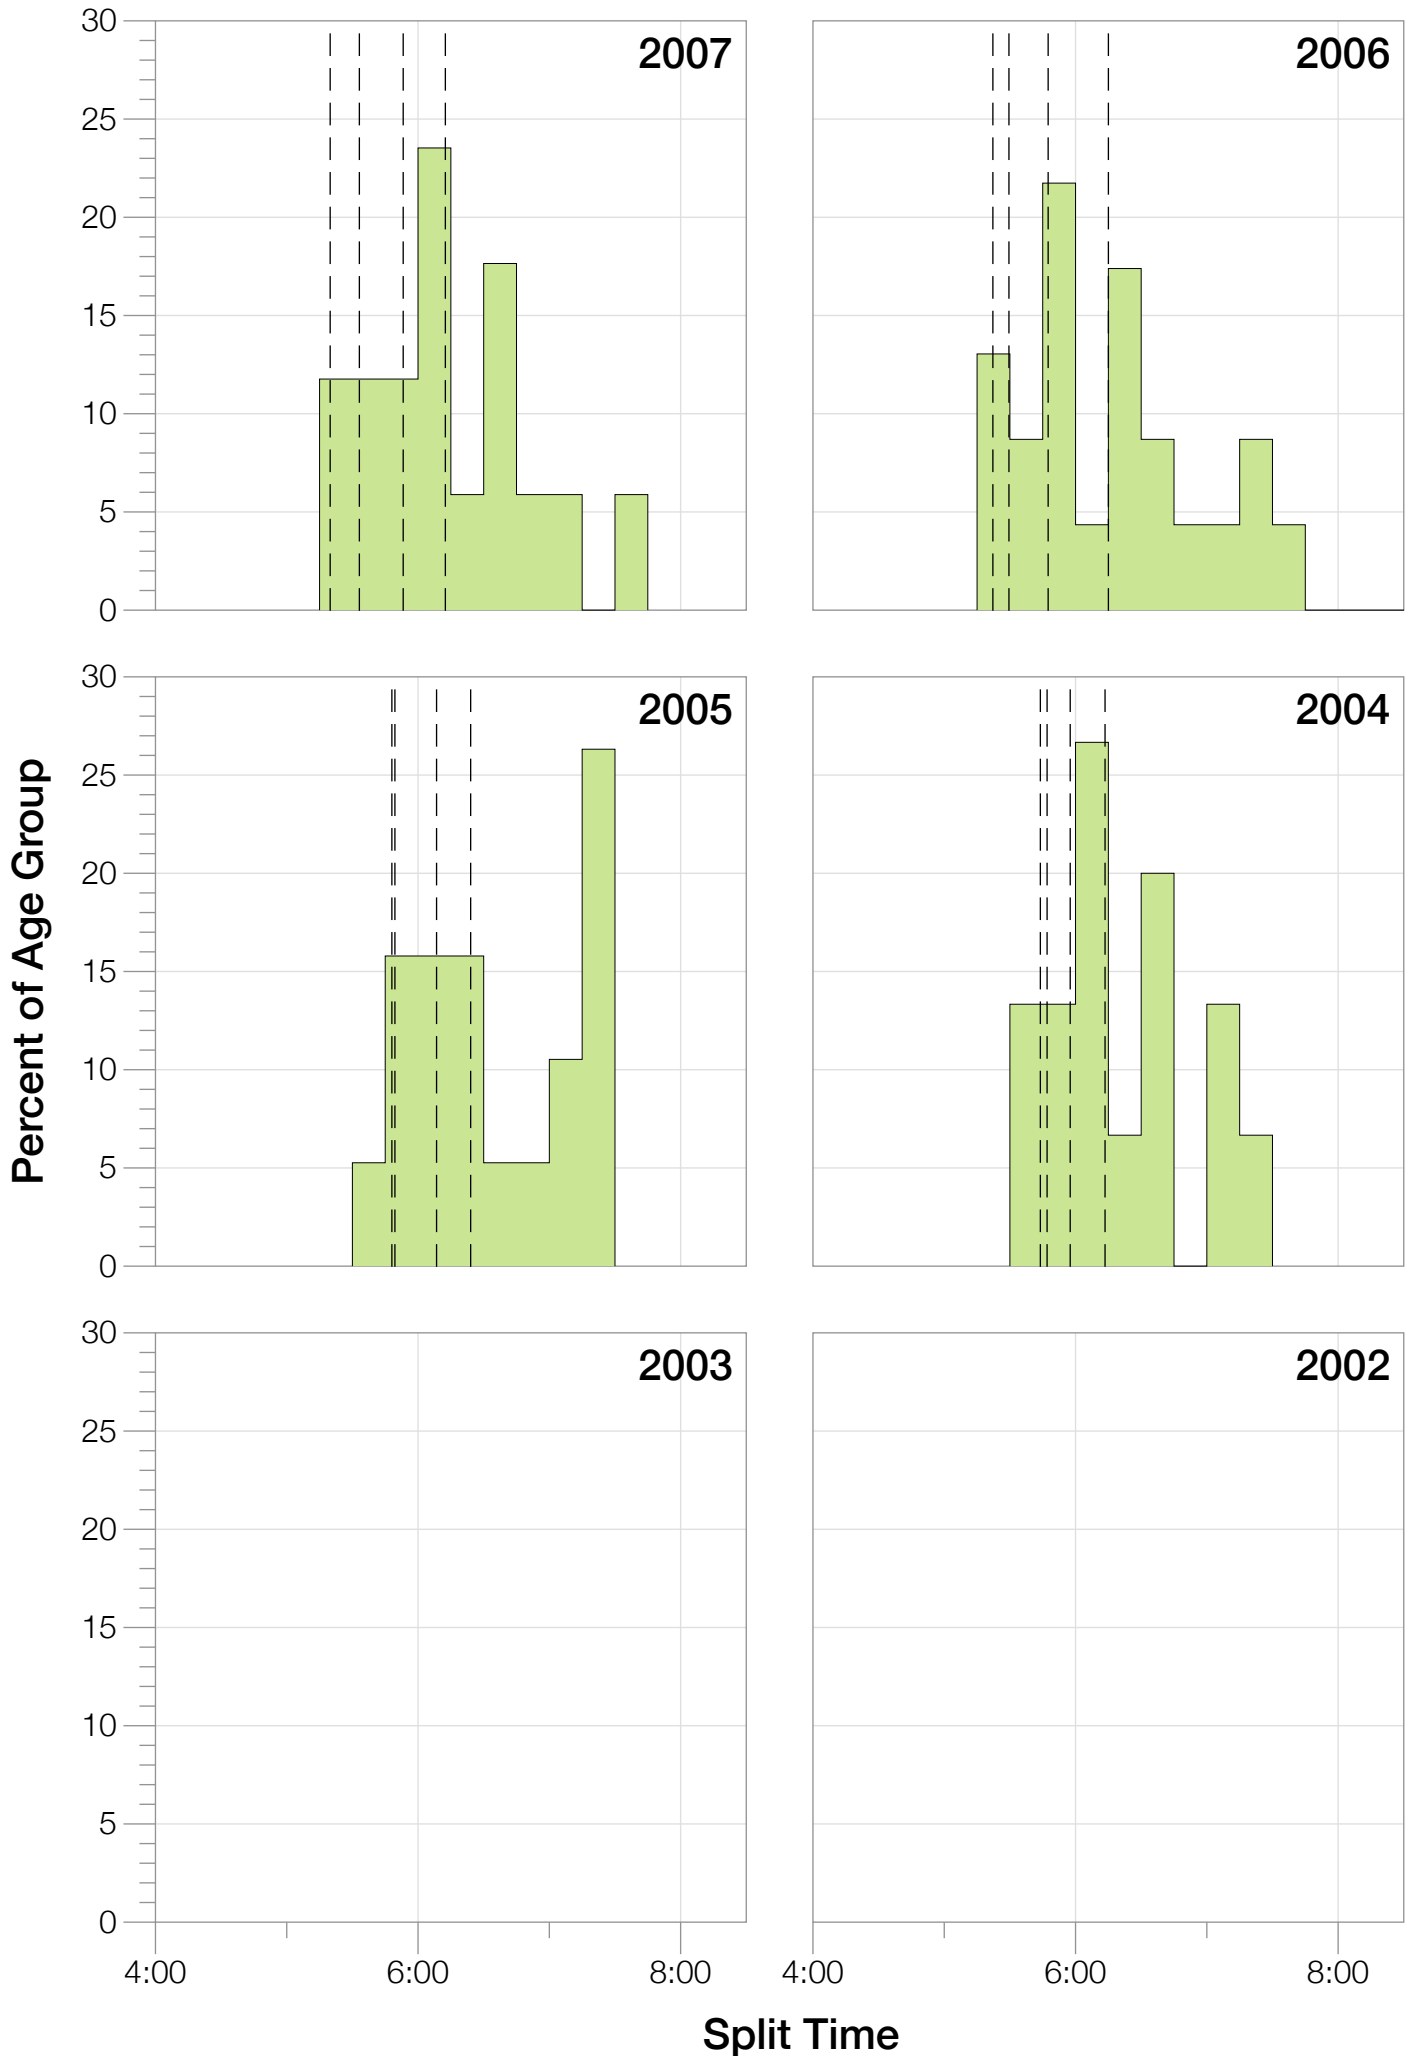

M55-59 Bike