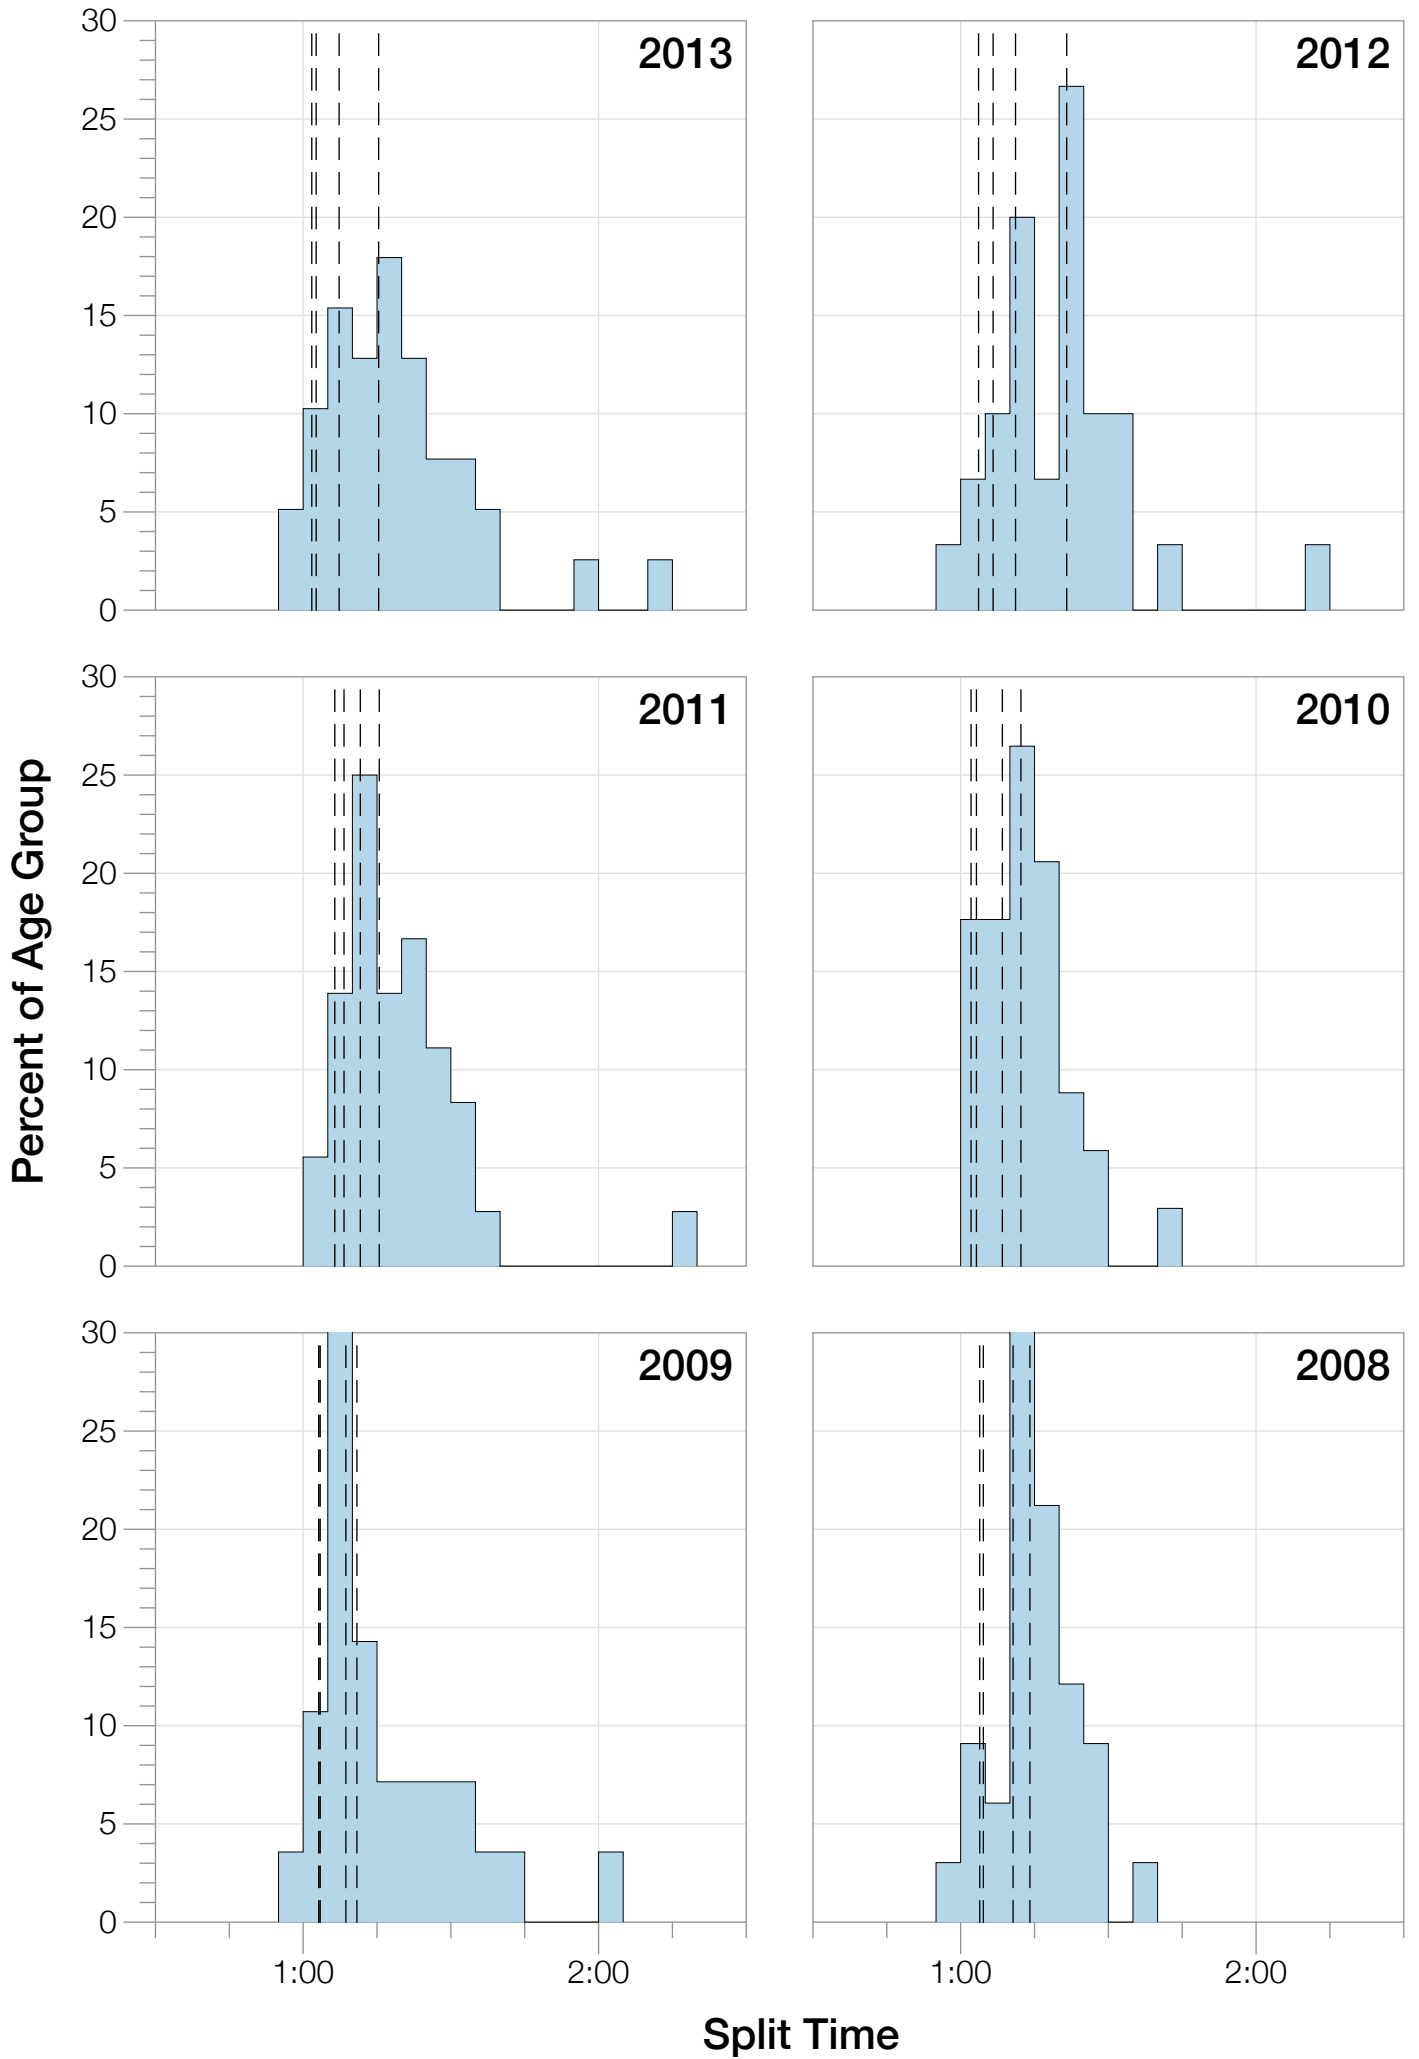

M55-59 Summary Statistics

Year	Finishers	M55-59 Finishers	Male Winner's Time	Female Winner's Time	M55-59 Winner's Time
2004	779	15	8:16:00	9:03:37	10:52:45
2005	588	19	8:27:36	9:31:32	11:05:25
2006	768	23	8:08:57	9:10:01	10:26:33
2007	901	17	8:06:00	9:00:55	10:22:05
2008	1029	33	8:07:06	8:59:24	9:59:32
2009	1124	28	8:13:59	9:16:52	10:29:07
2010	998	34	8:14:01	9:19:44	9:35:40
2011	1180	36	8:12:39	9:25:38	10:14:45
2012	1240	30	8:29:06	9:13:00	9:41:09
2013	1330	39	8:08:16	8:59:44	9:45:22
Average	994	27	8:14:22	9:12:02	10:15:14

M55-59 Swim