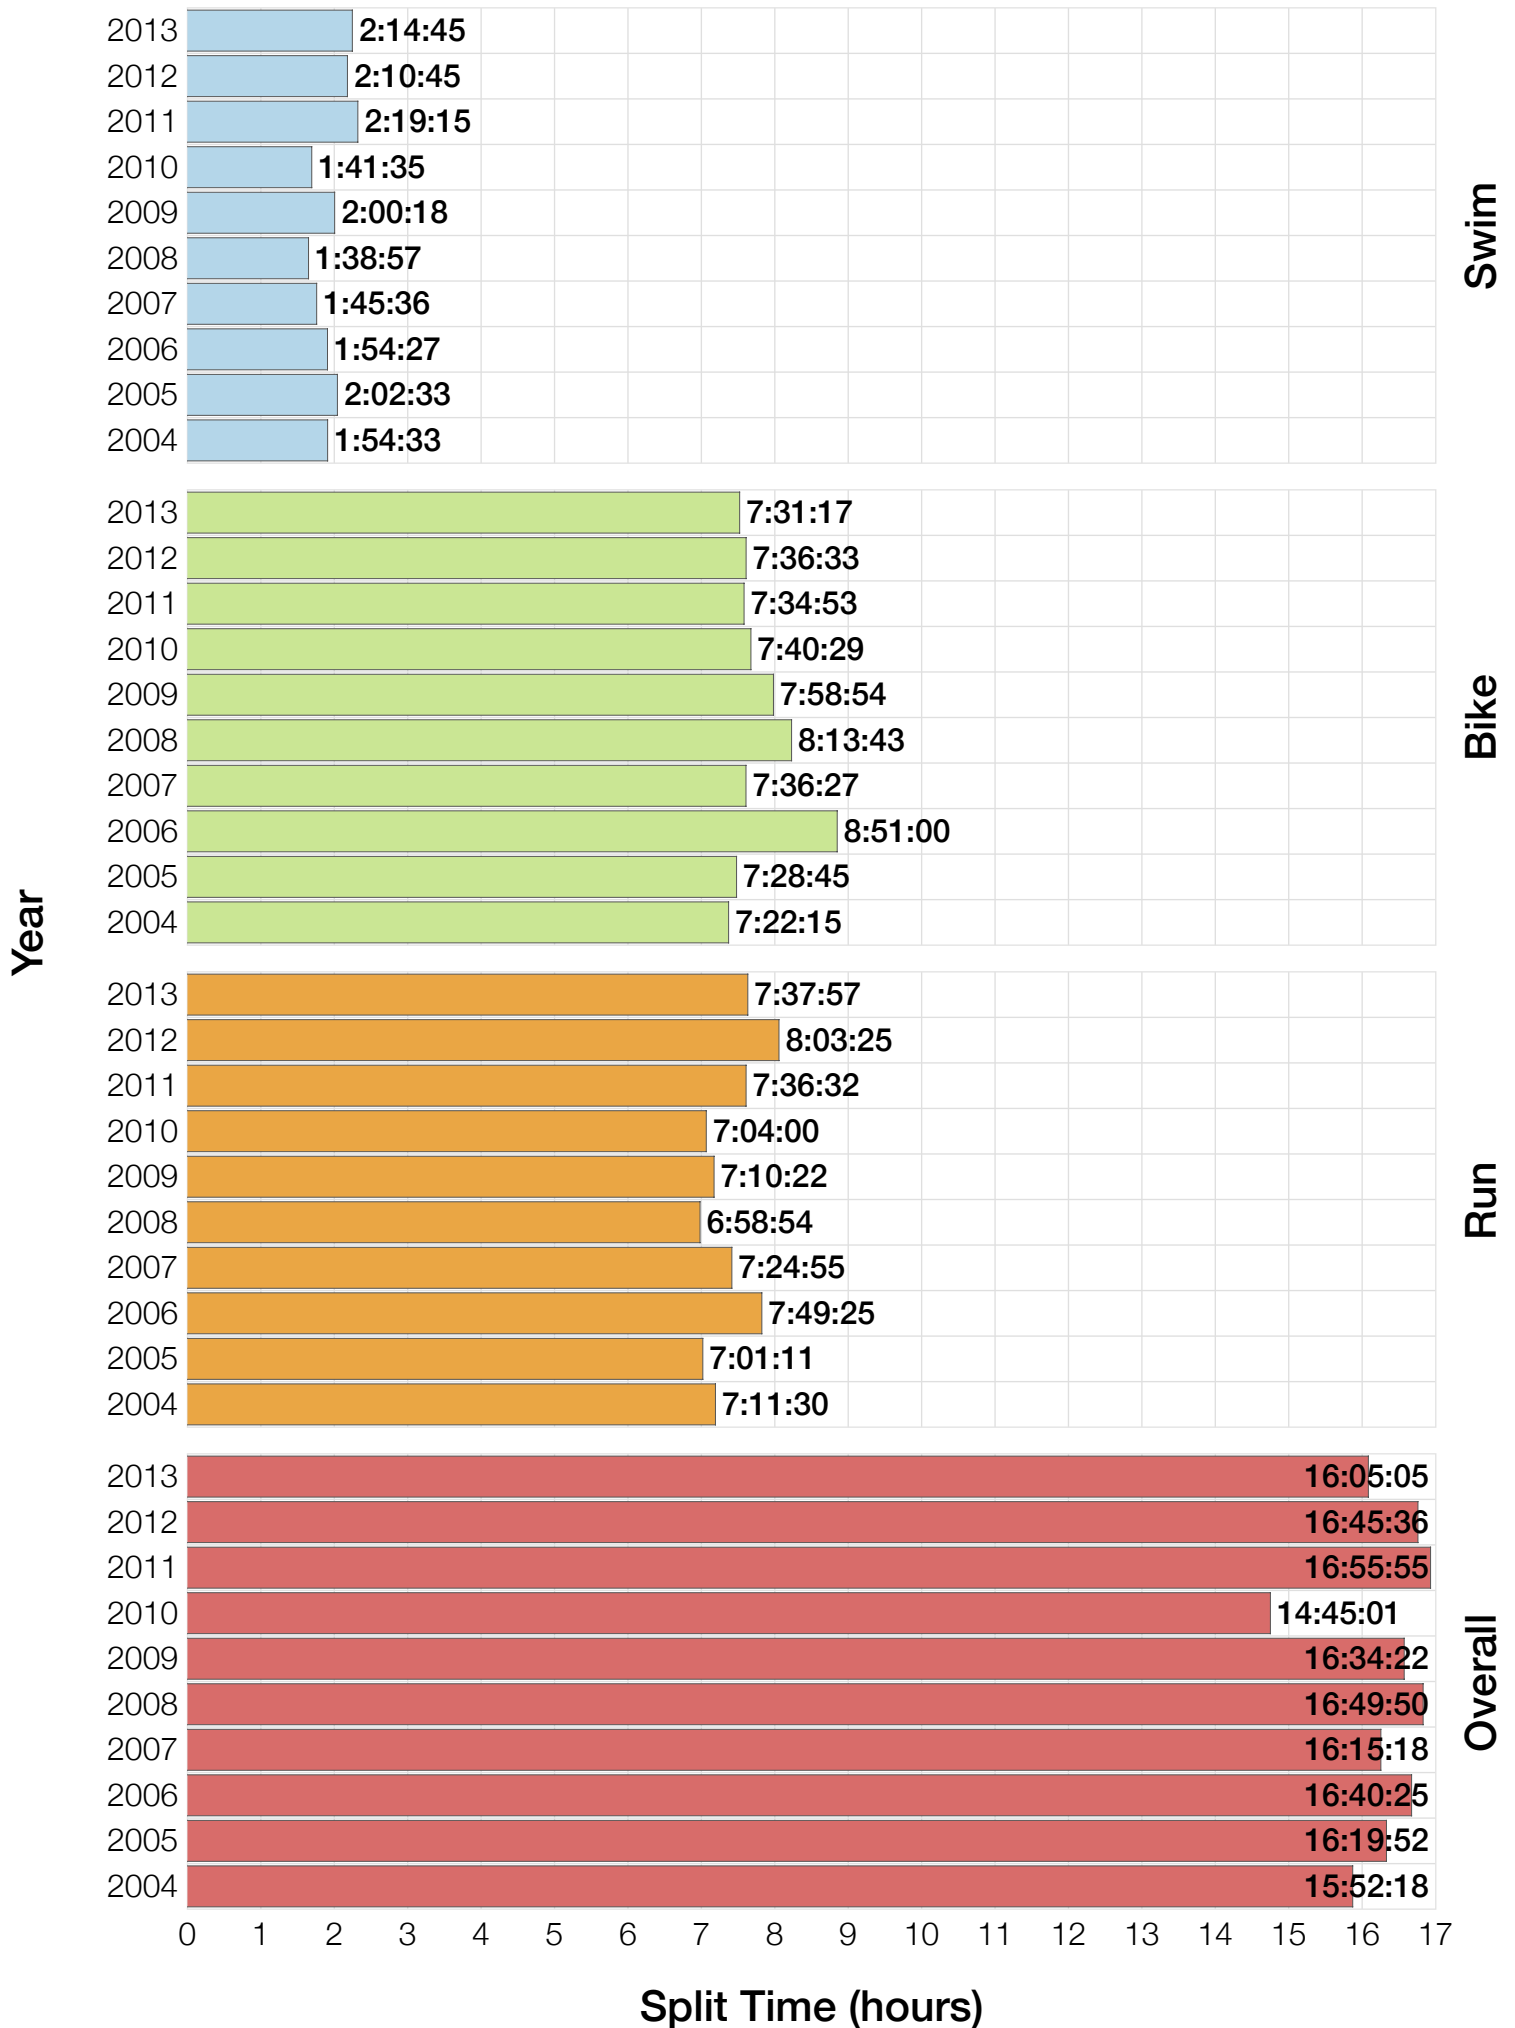

M55-59 Slowest Splits