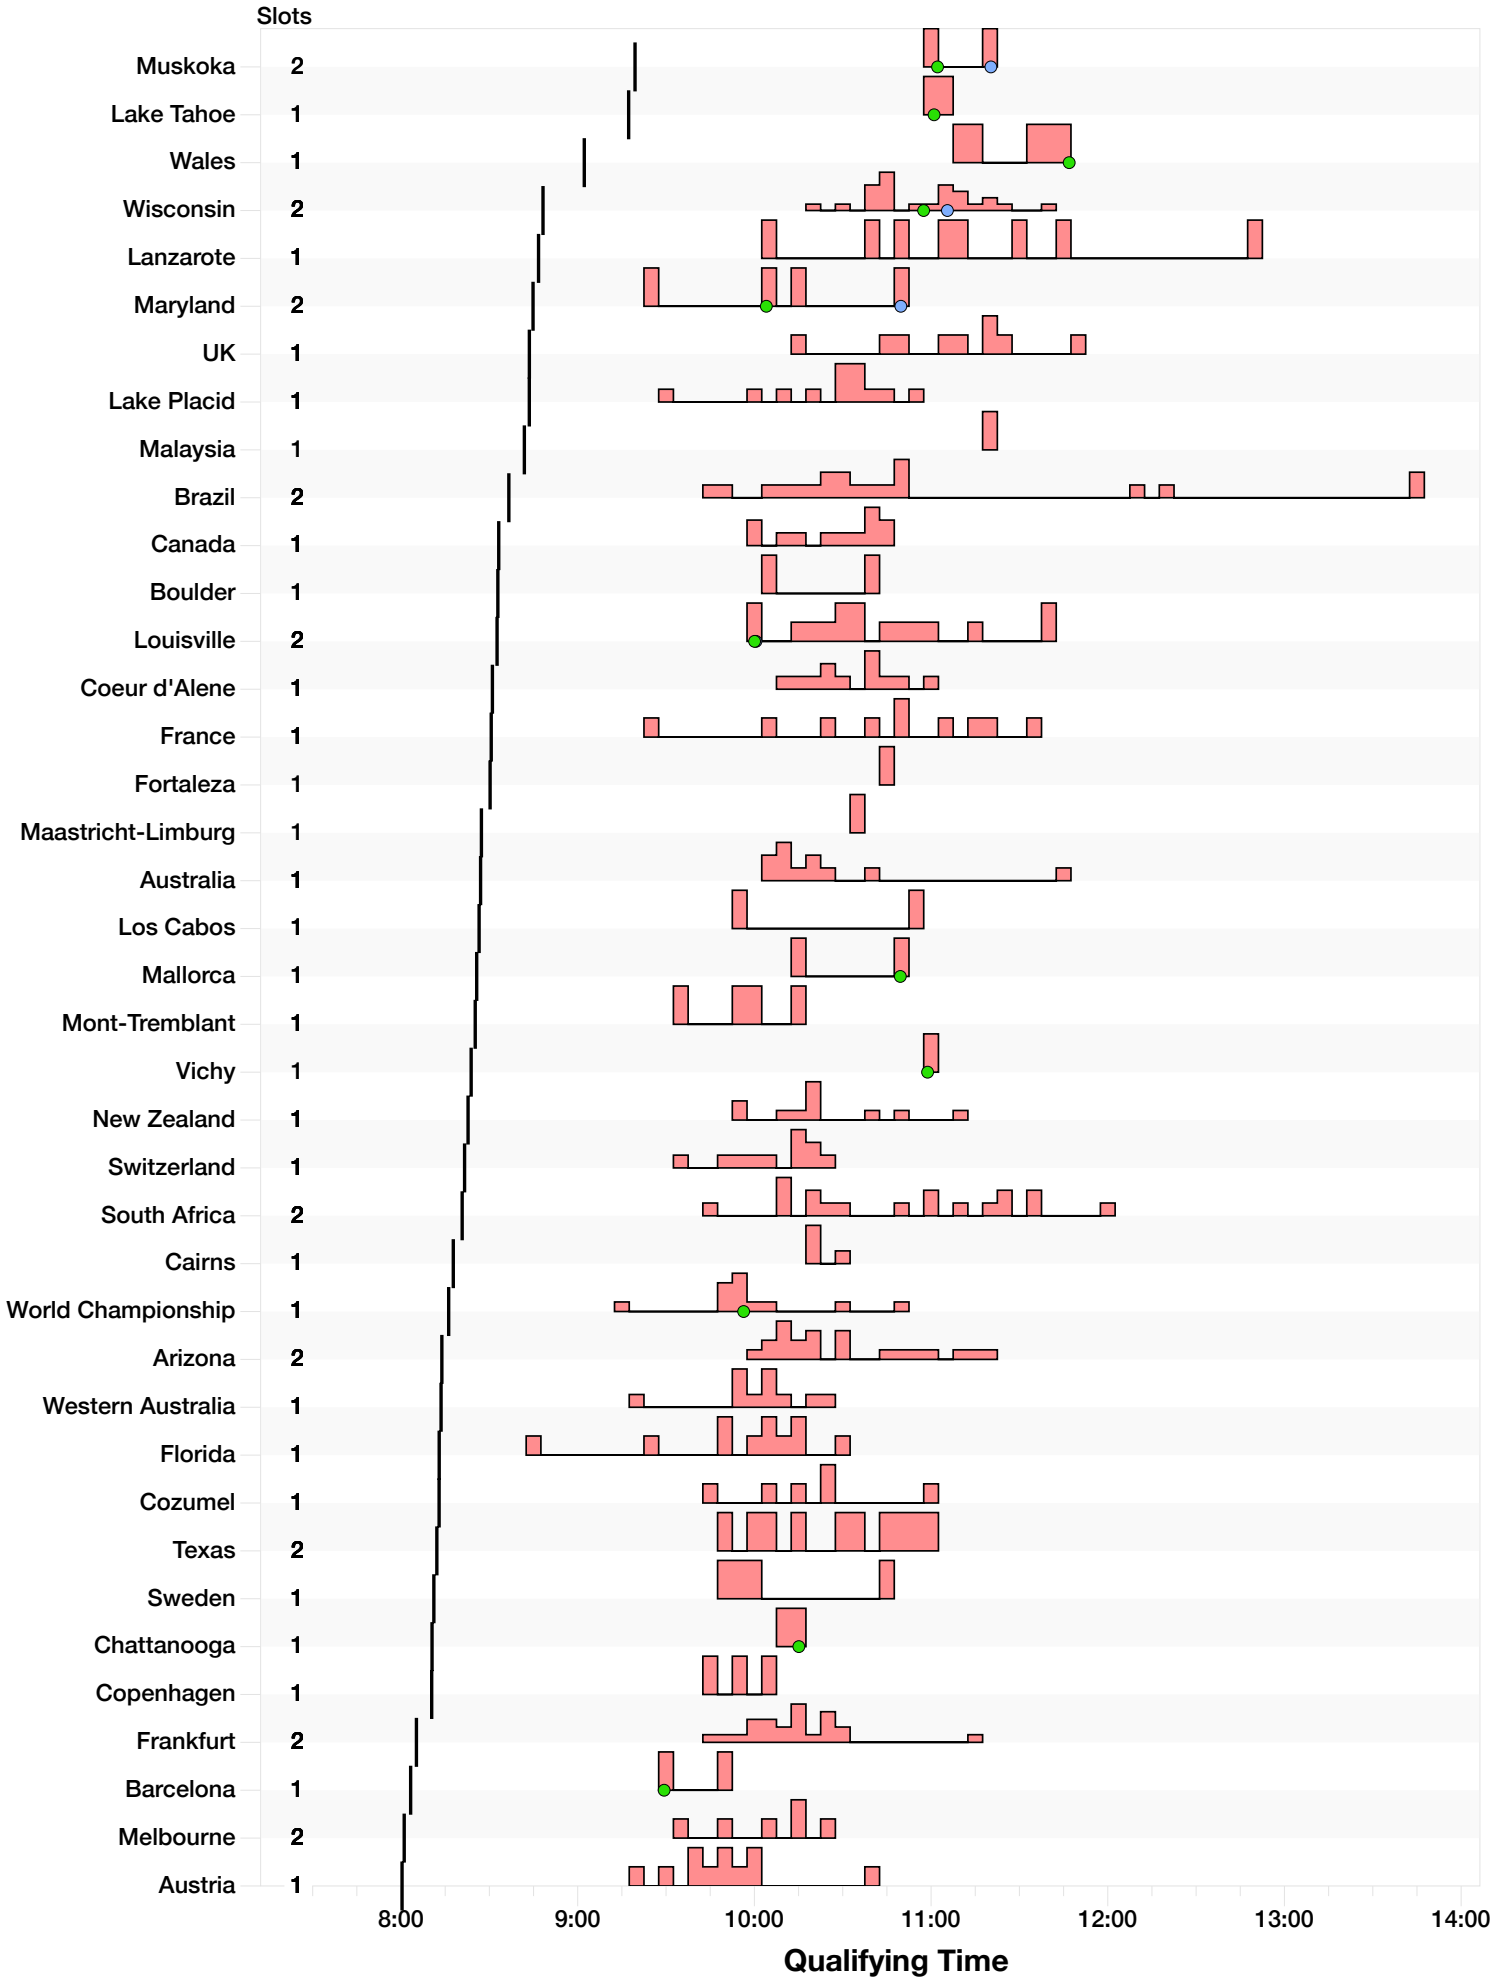

Ironman World Championship

F25-29

2016 Qualification Stats

2016 Qualification Comparison for F25-29

■ Distribution of Past Qualifying Times | Average Race Winning Time
● 2016 Age Group Qualifier ● 2016 Age Group Winner