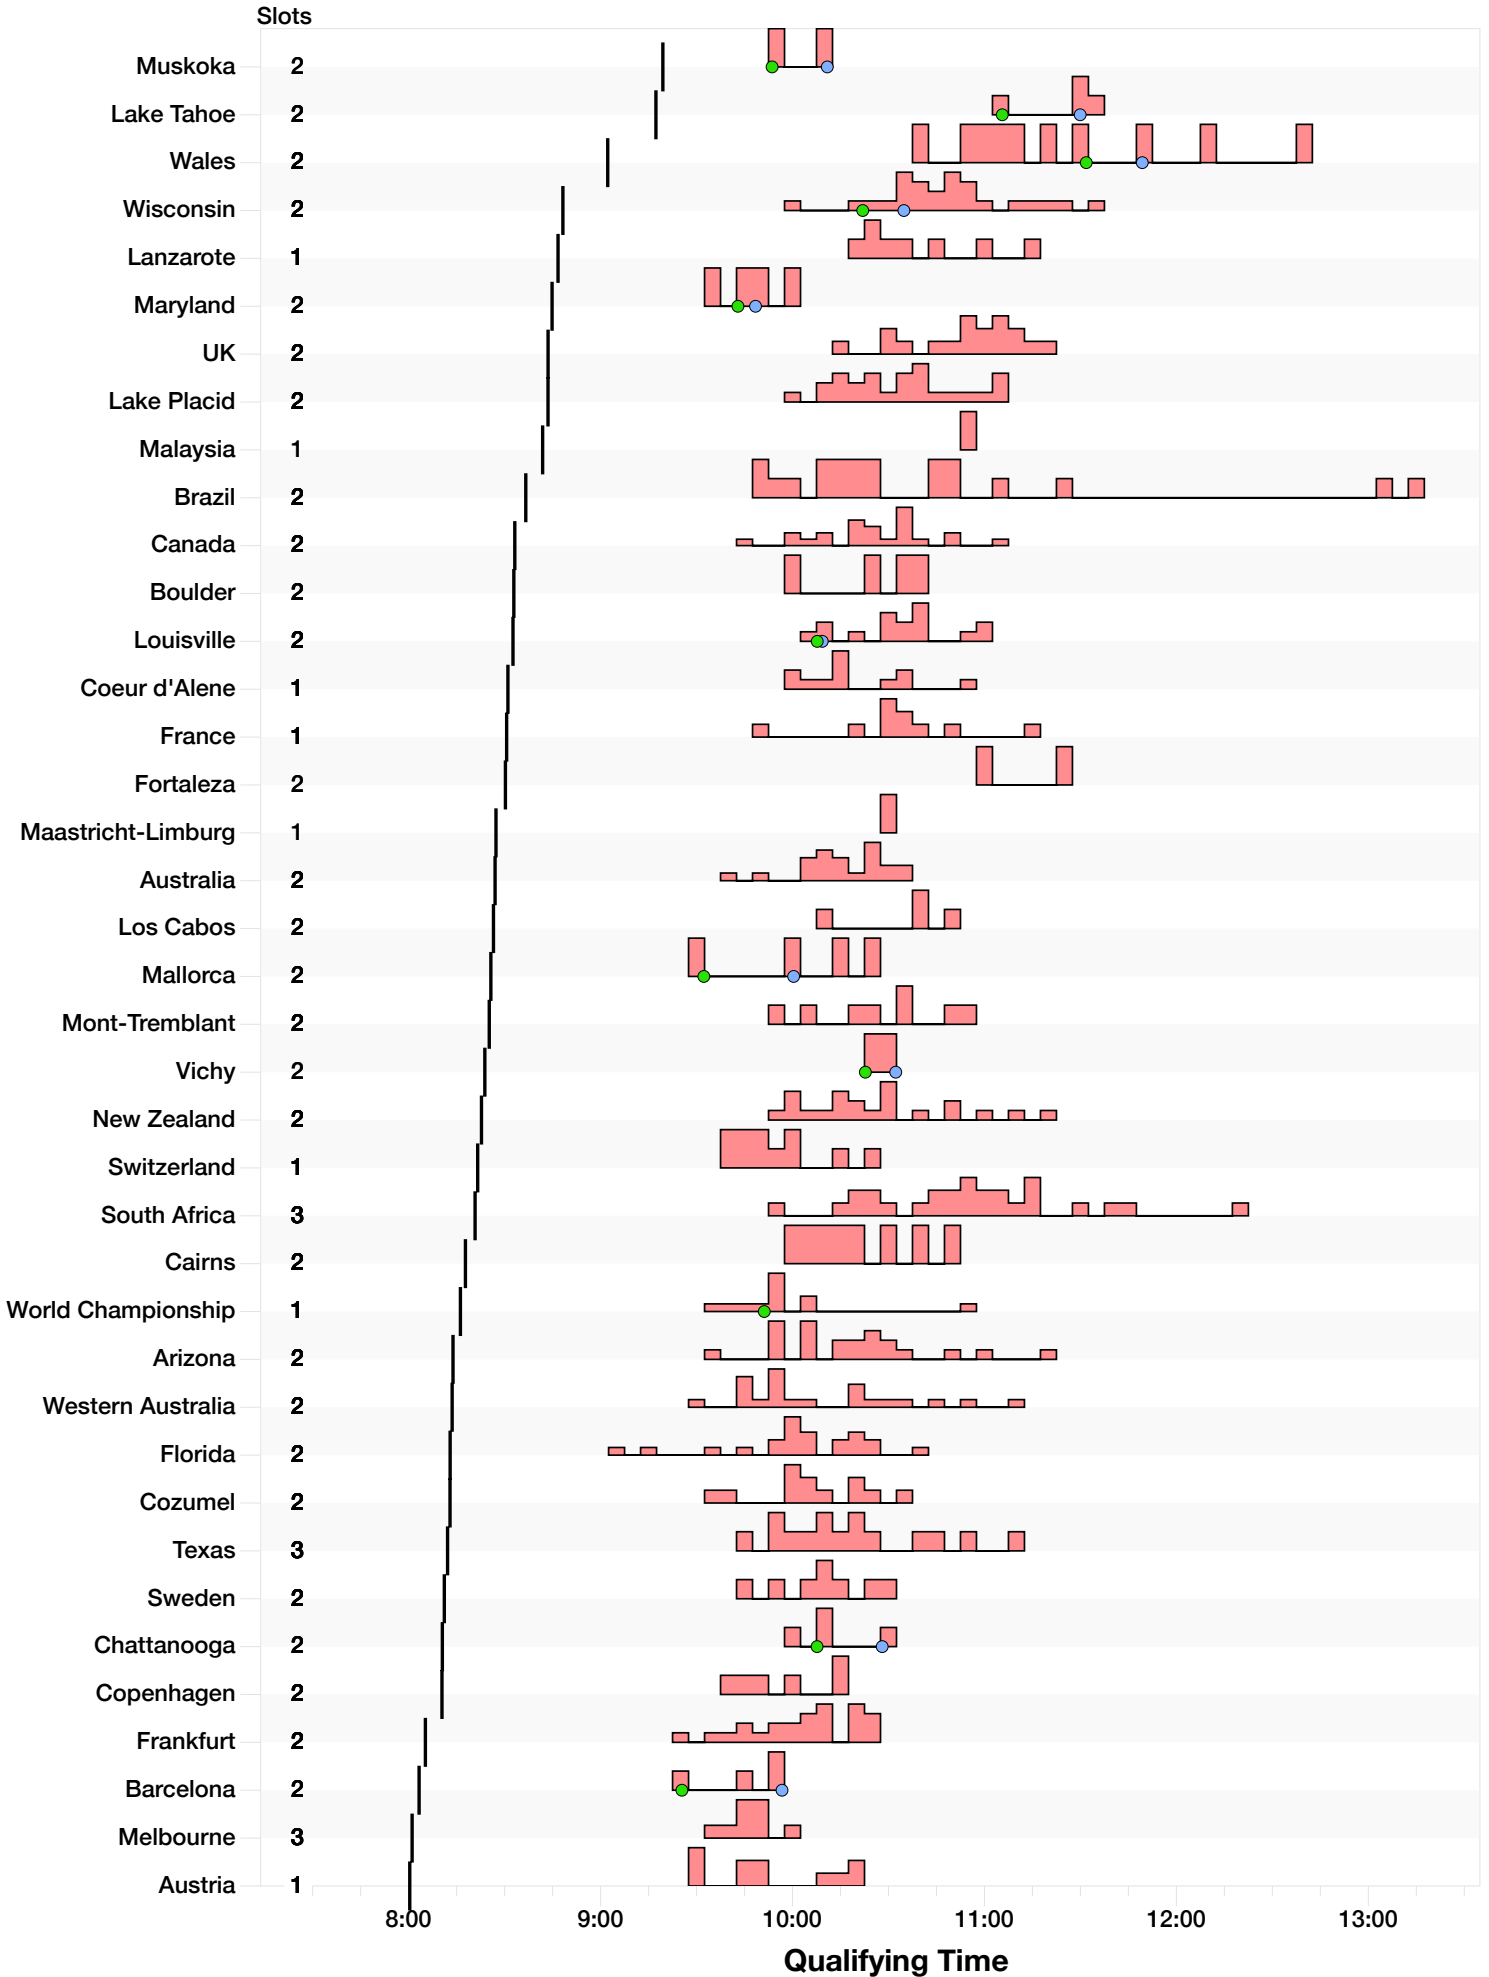

Ironman World Championship

F30-34

2016 Qualification Stats

2016 Qualification Comparison for F30-34

■ Distribution of Past Qualifying Times | Average Race Winning Time
● 2016 Age Group Qualifier ● 2016 Age Group Winner