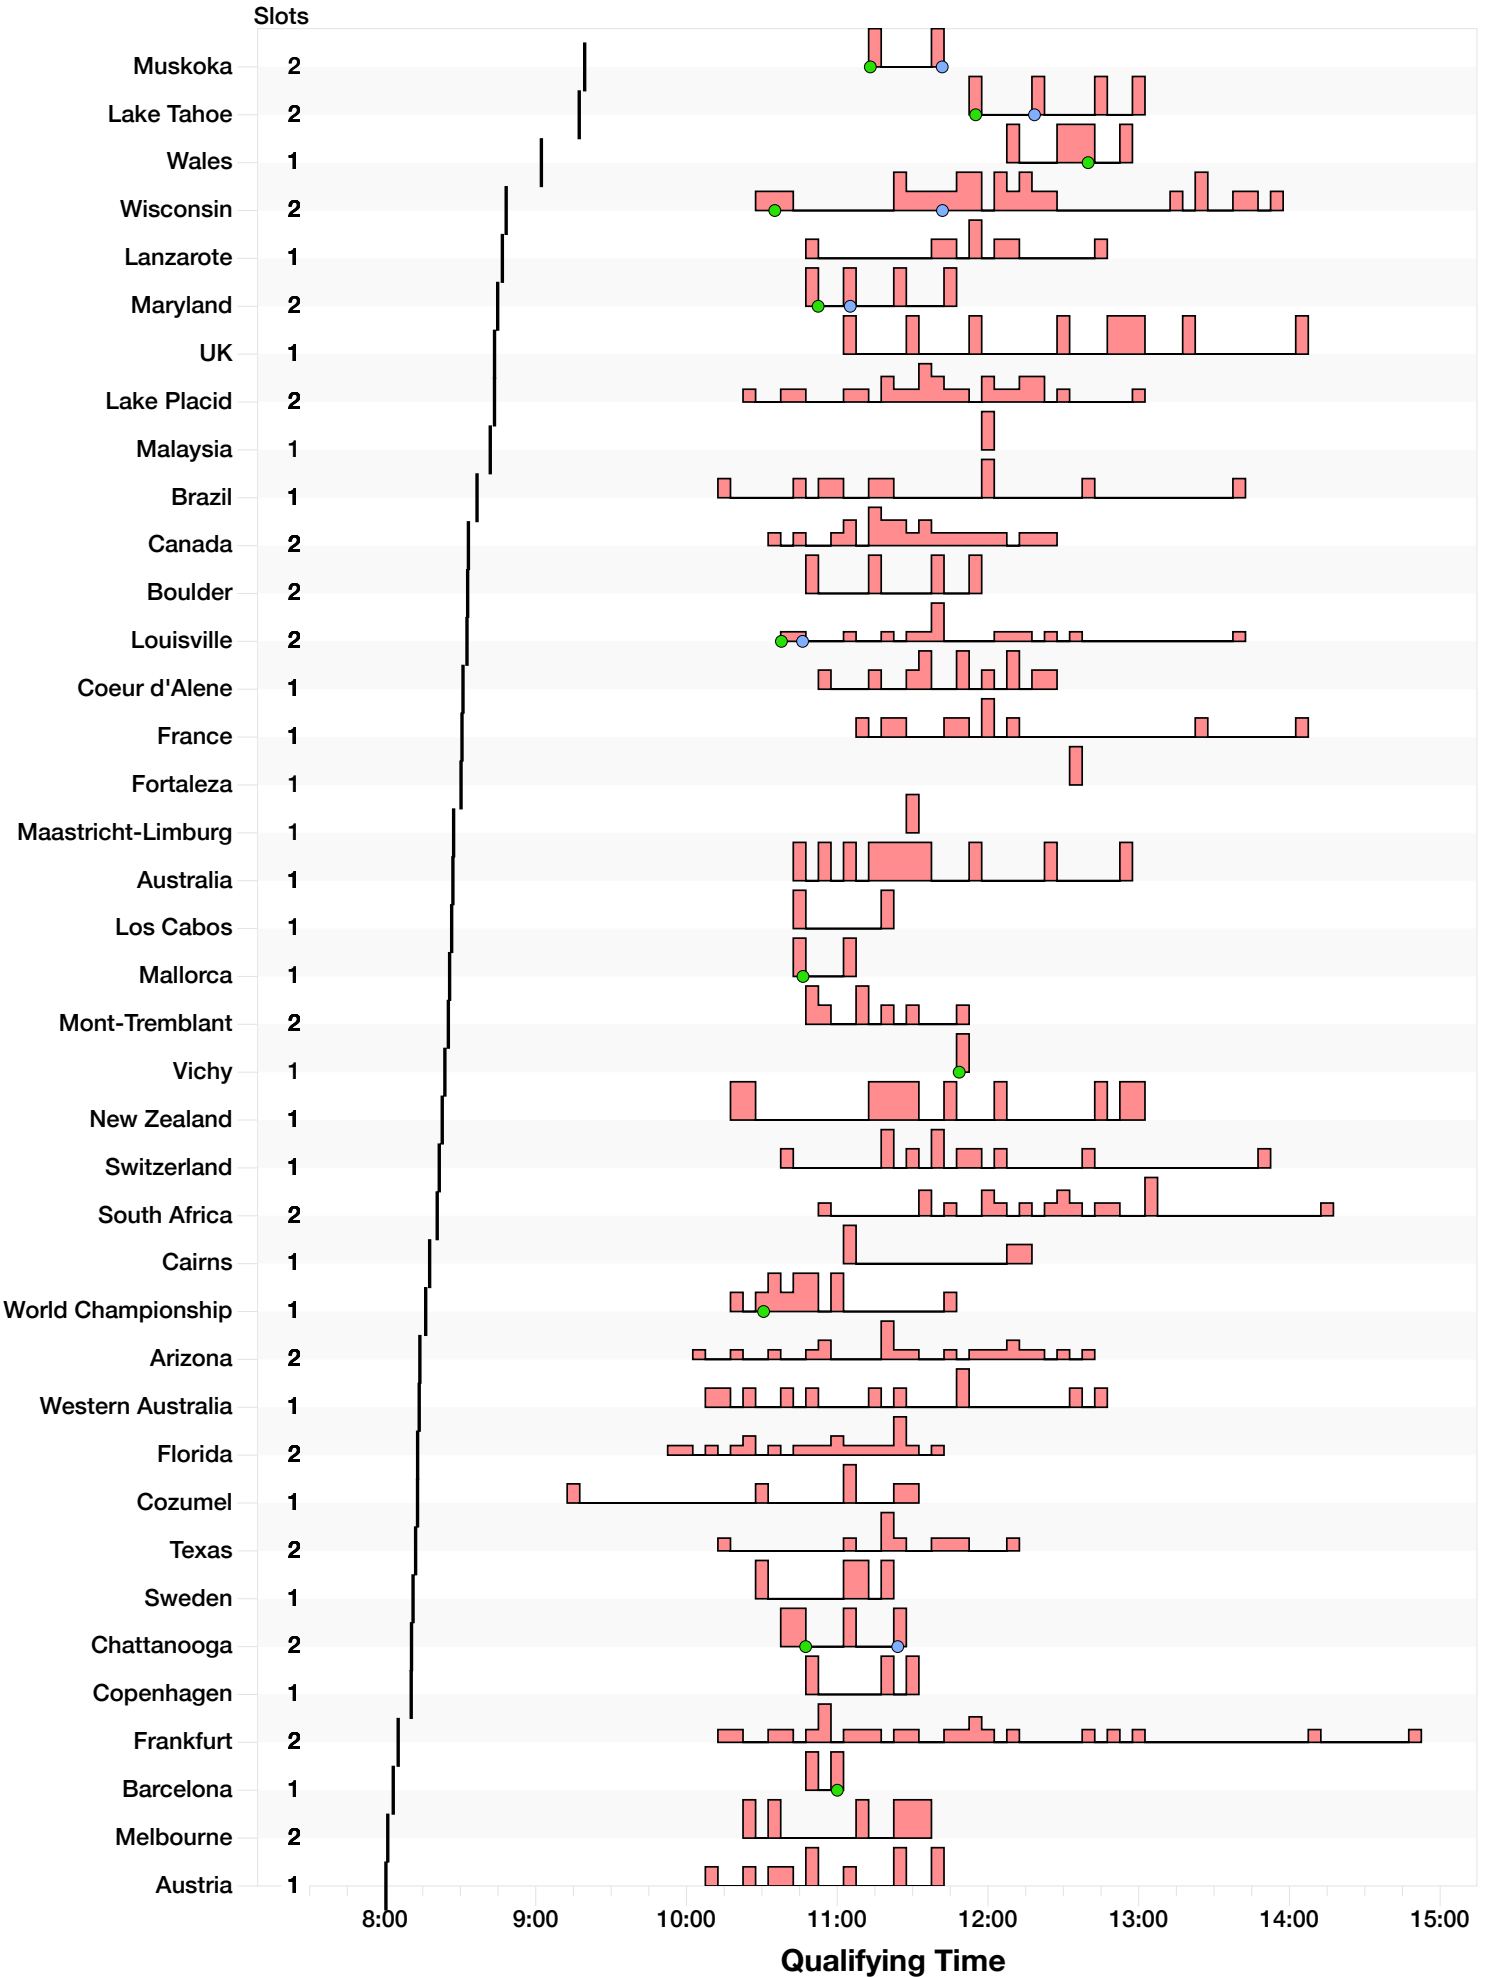

Ironman World Championship

F50-54

2016 Qualification Stats

2016 Qualification Comparison for F50-54

■ Distribution of Past Qualifying Times | Average Race Winning Time
● 2016 Age Group Qualifier ● 2016 Age Group Winner