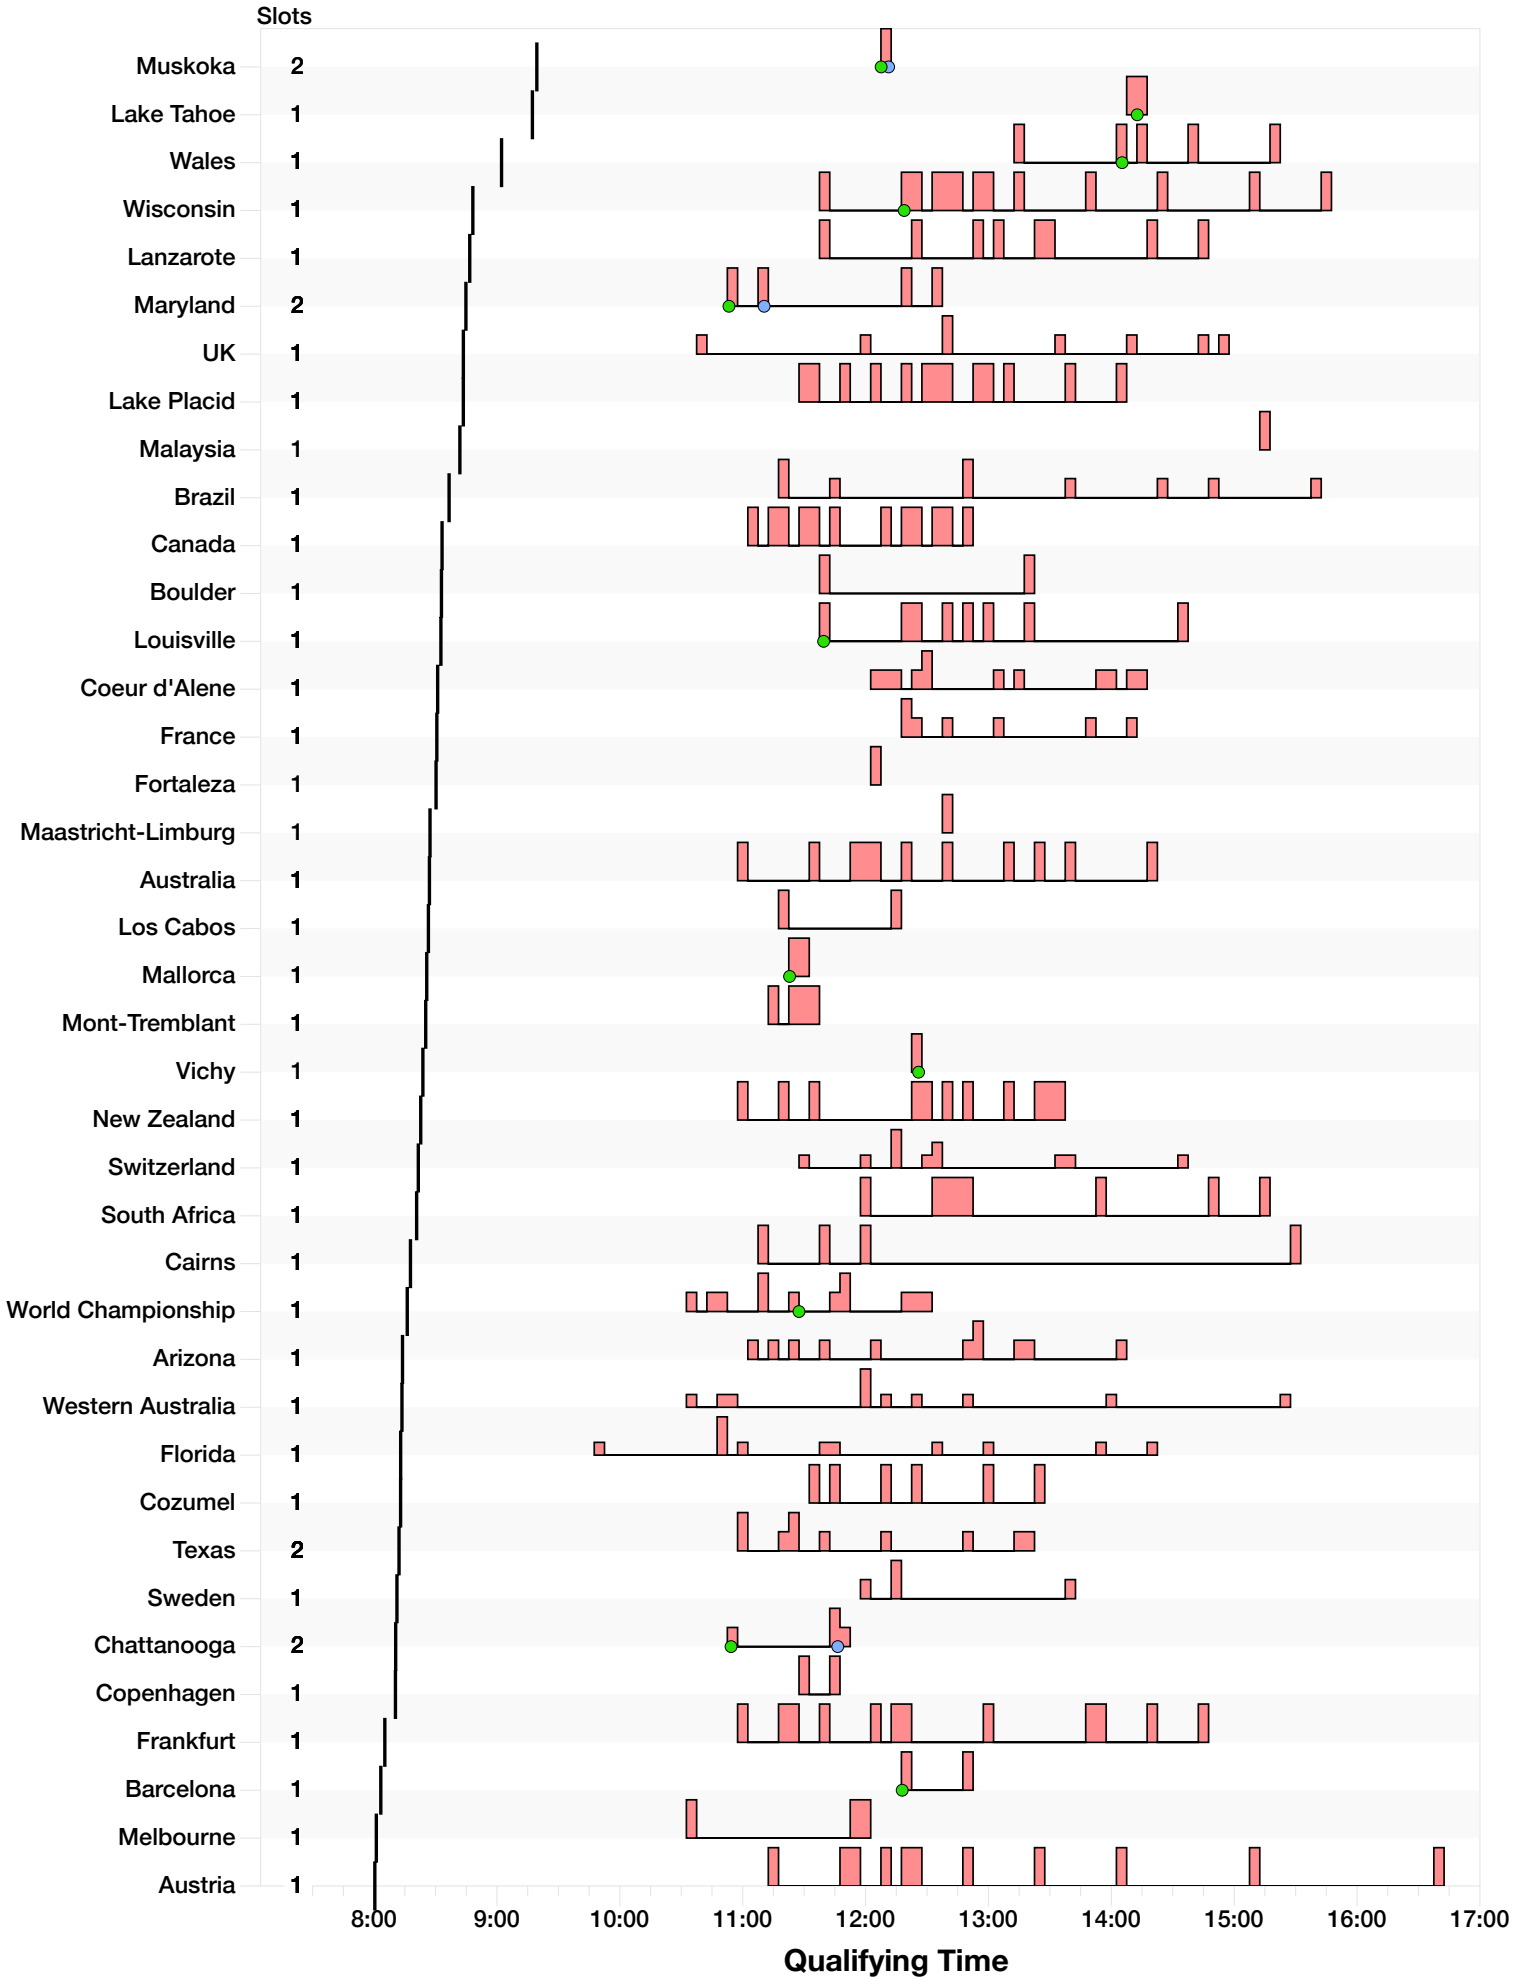

Ironman World Championship

F55-59

2016 Qualification Stats

2016 Qualification Comparison for F55-59

■ Distribution of Past Qualifying Times | Average Race Winning Time
● 2016 Age Group Qualifier ● 2016 Age Group Winner